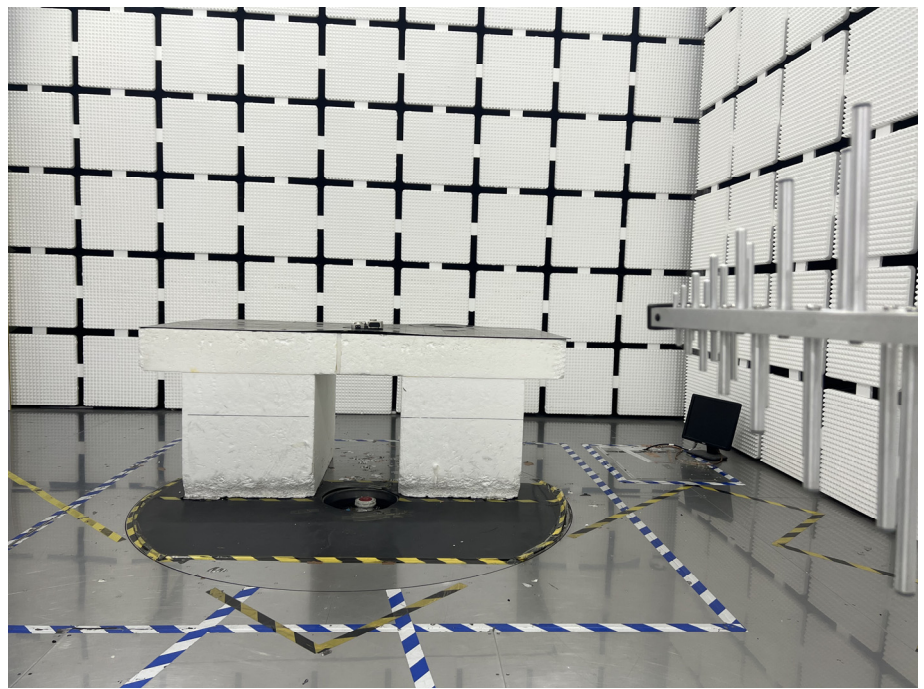

EXHIBIT 4 - TEST SETUP PHOTOGRAPHS

Radiation Emission Test Setup (Below 30MHz)

Radiation Emission Test Setup (30MHz to 1GHz)

Radiation Emission Test Setup (1GHz to 18GHz)

Radiation Emission Test Setup (Above 18GHz)