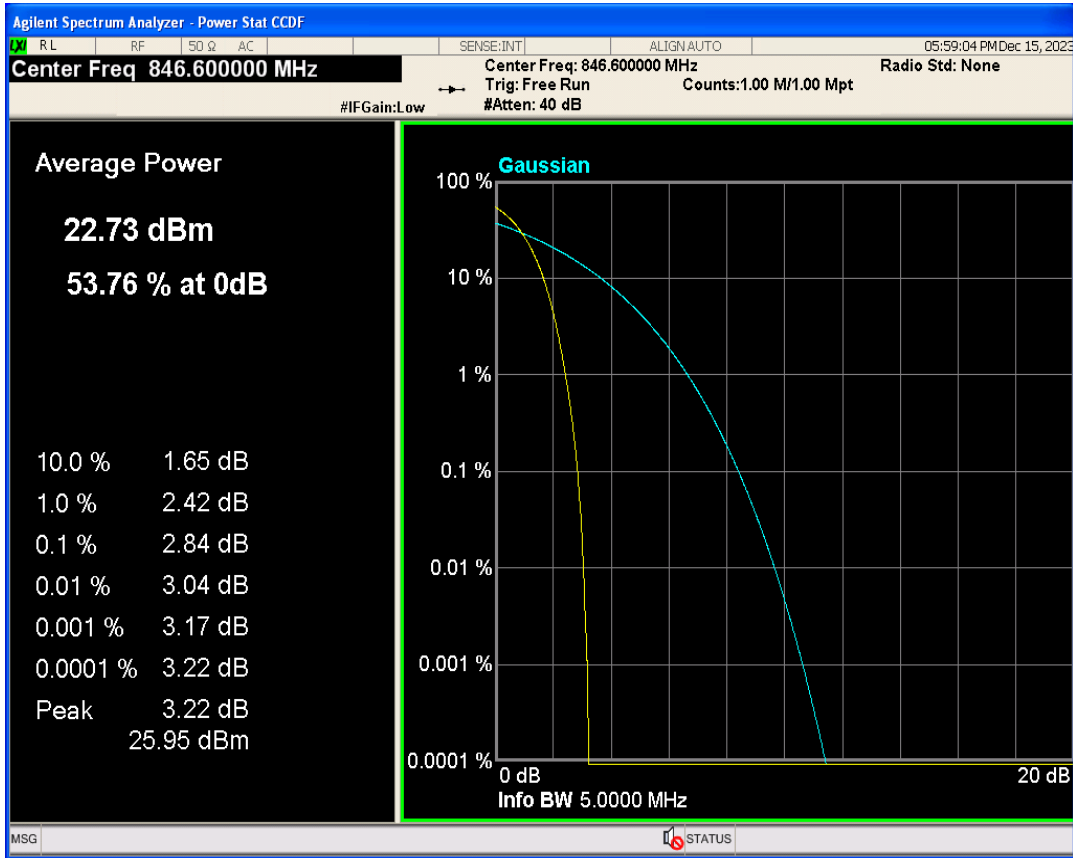

WCDMA Band2 Channel=9262

WCDMA Band4 Channel=1312

WCDMA Band4 Channel=1413

Occupied bandwidth

Band	Channel	Frequency (MHz)	99% OBW (kHz)	-26dB EBW (kHz)	Verdict
WCDMA Band2	9262	1852.4	4184.192	4733.607	PASS
WCDMA Band2	9400	1880	4174.671	4707.953	PASS
WCDMA Band2	9538	1907.6	4186.331	4711.829	PASS
WCDMA Band4	1312	1712.4	4174.382	4700.737	PASS
WCDMA Band4	1413	1732.6	4170.334	4721.008	PASS
WCDMA Band4	1513	1752.6	4185.730	4748.643	PASS
WCDMA Band5	4132	826.4	4185.475	4707.645	PASS
WCDMA Band5	4182	836.4	4168.782	4719.552	PASS
WCDMA Band5	4233	846.6	4185.640	4711.736	PASS