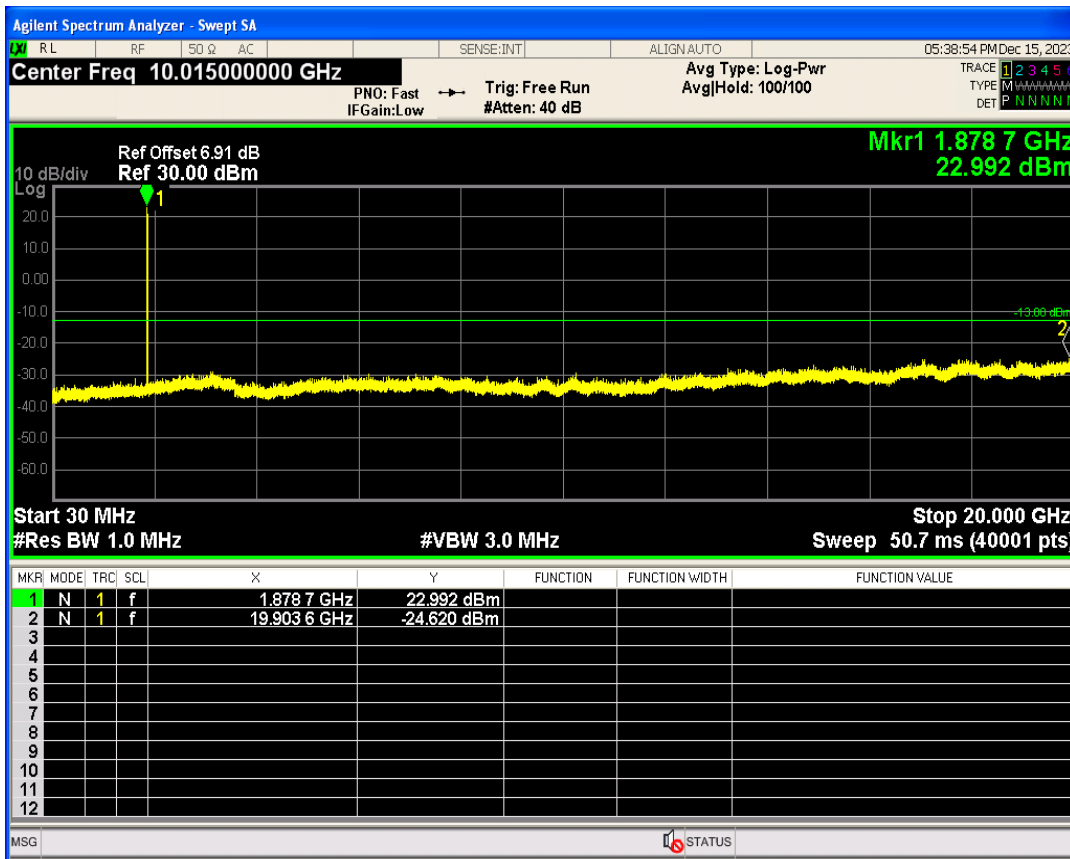

WCDMA Band2 Channel=9262

WCDMA Band2 Channel=9538

WCDMA Band4 Channel=1312

WCDMA Band4 Channel=1513

WCDMA Band5 Channel=4132

WCDMA Band5 Channel=4233

Out-of-band emissions

Band	Channel	Frequency (MHz)	Spur Freq (MHz)	Spur Level (dBm)	Limit (dBm)	Verdict
WCDMA Band2	9262	1852.4	19920.12	-24.17	-13	PASS
WCDMA Band2	9400	1880	19903.64	-24.61	-13	PASS
WCDMA Band2	9538	1907.6	19648.53	-23.79	-13	PASS
WCDMA Band4	1312	1712.4	19885.67	-25.23	-13	PASS
WCDMA Band4	1413	1732.6	19566.15	-24.46	-13	PASS
WCDMA Band4	1513	1752.6	19943.09	-24.33	-13	PASS
WCDMA Band5	4132	826.4	6153.82	-30.62	-13	PASS
WCDMA Band5	4182	836.4	3118.46	-30.33	-13	PASS
WCDMA Band5	4233	846.6	2639.90	-30.35	-13	PASS

WCDMA Band2 Channel=9262

WCDMA Band2 Channel=9400

WCDMA Band2 Channel=9538

WCDMA Band4 Channel=1312

WCDMA Band4 Channel=1413

WCDMA Band4 Channel=1513

WCDMA Band5 Channel=4132

WCDMA Band5 Channel=4182