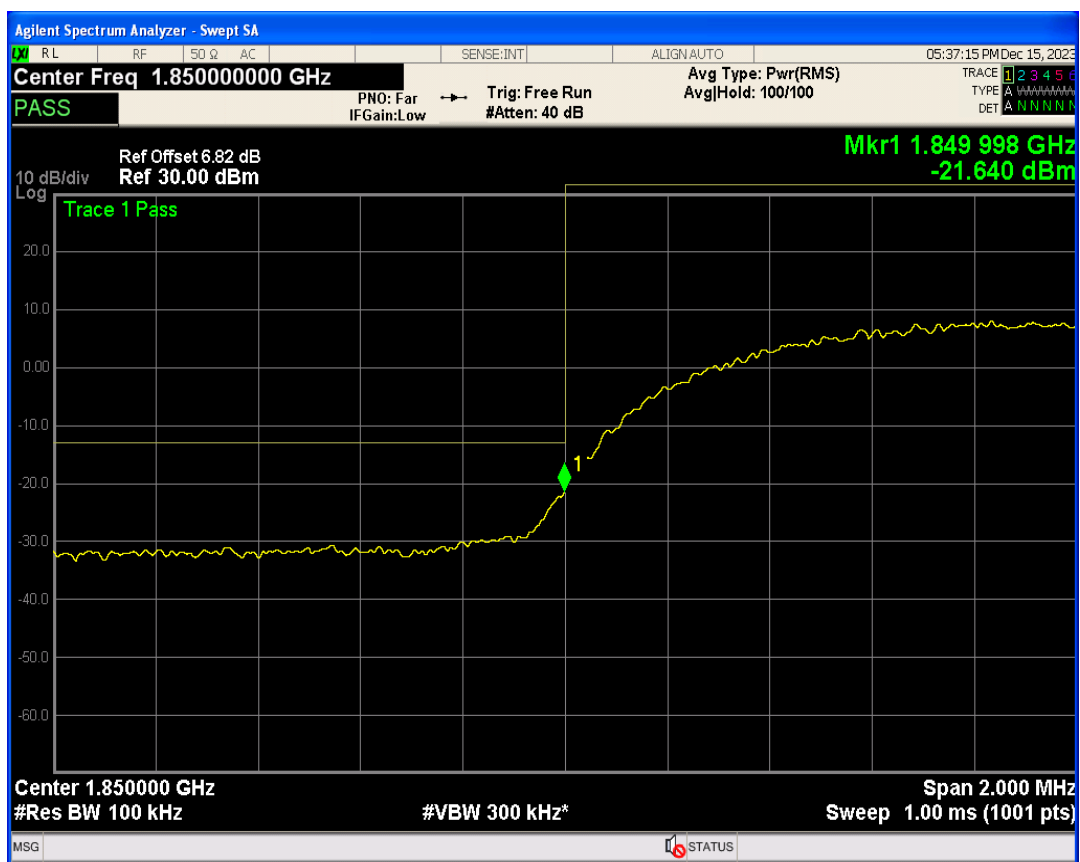

Band edge

Band	Channel	Frequency (MHz)	Spur Freq (MHz)	Spur Level (dBm)	Limit (dBm)	Verdict
WCDMA Band2	9262	1852.4	1850.00	-21.63	-13	PASS
WCDMA Band2	9538	1907.6	1910.00	-22.51	-13	PASS
WCDMA Band4	1312	1712.4	1710.00	-23.82	-13	PASS
WCDMA Band4	1513	1752.6	1755.00	-21.68	-13	PASS
WCDMA Band5	4132	826.4	824.00	-22.80	-13	PASS
WCDMA Band5	4233	846.6	849.00	-22.49	-13	PASS

WCDMA Band2 Channel=9262