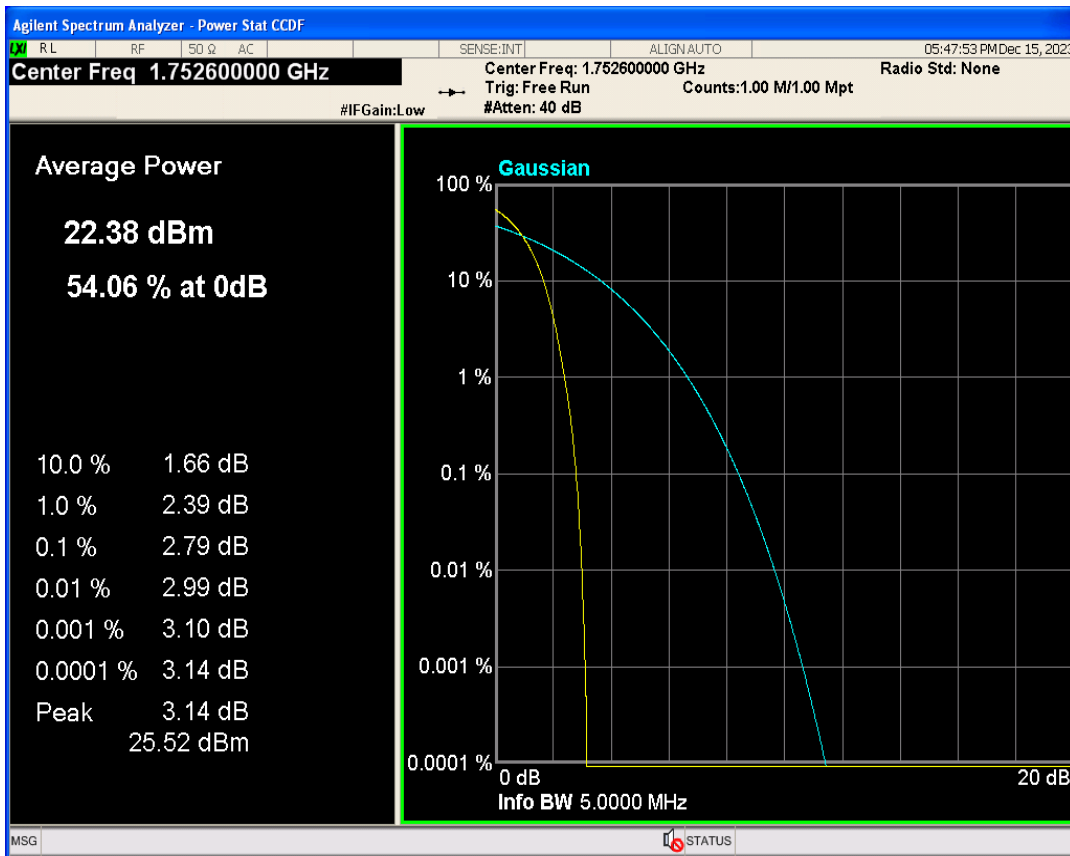

WCDMA Band2 Channel=9262

WCDMA Band4 Channel=1312

WCDMA Band4 Channel=1413

Occupied bandwidth

Band	Channel	Frequency (MHz)	99% OBW (kHz)	-26dB EBW (kHz)	Verdict
WCDMA Band2	9262	1852.4	4184.192	4733.607	PASS
WCDMA Band2	9400	1880	4174.671	4707.953	PASS
WCDMA Band2	9538	1907.6	4186.331	4711.829	PASS
WCDMA Band4	1312	1712.4	4174.382	4700.737	PASS
WCDMA Band4	1413	1732.6	4170.334	4721.008	PASS
WCDMA Band4	1513	1752.6	4185.730	4748.643	PASS
WCDMA Band5	4132	826.4	4185.475	4707.645	PASS
WCDMA Band5	4182	836.4	4168.782	4719.552	PASS
WCDMA Band5	4233	846.6	4185.640	4711.736	PASS

WCDMA Band2 Channel=9262

WCDMA Band2 Channel=9538

WCDMA Band2 Channel=9400

WCDMA Band4 Channel=1312

WCDMA Band4 Channel=1413

WCDMA Band4 Channel=1513

WCDMA Band5 Channel=4182

WCDMA Band5 Channel=4132