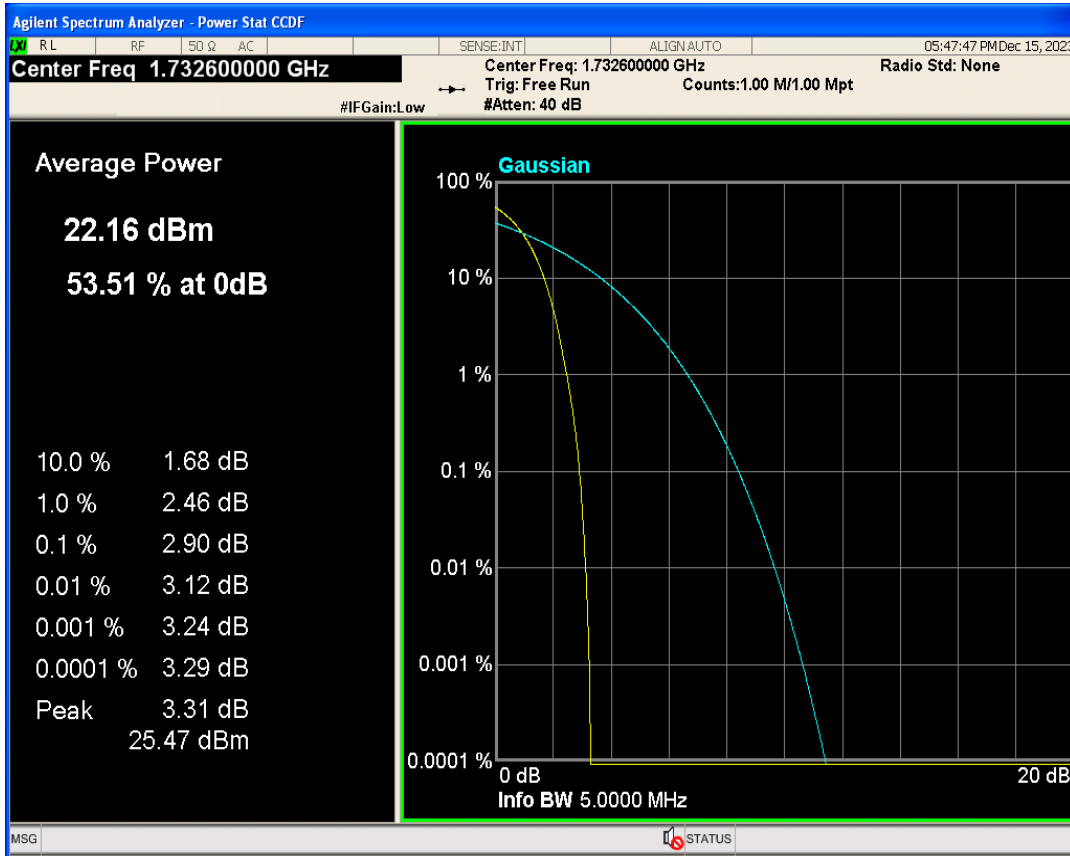

WCDMA Band2 Channel=9262

WCDMA Band4 Channel=1312

WCDMA Band4 Channel=1413

Occupied bandwidth

Band	Channel	Frequency (MHz)	99% OBW (kHz)	-26dB EBW (kHz)	Verdict
WCDMA Band2	9262	1852.4	4184.192	4733.607	PASS
WCDMA Band2	9400	1880	4174.671	4707.953	PASS
WCDMA Band2	9538	1907.6	4186.331	4711.829	PASS
WCDMA Band4	1312	1712.4	4174.382	4700.737	PASS
WCDMA Band4	1413	1732.6	4170.334	4721.008	PASS
WCDMA Band4	1513	1752.6	4185.730	4748.643	PASS
WCDMA Band5	4132	826.4	4185.475	4707.645	PASS
WCDMA Band5	4182	836.4	4168.782	4719.552	PASS
WCDMA Band5	4233	846.6	4185.640	4711.736	PASS

WCDMA Band2 Channel=9262

WCDMA Band2 Channel=9538

WCDMA Band2 Channel=9400

WCDMA Band4 Channel=1312

WCDMA Band4 Channel=1413

WCDMA Band4 Channel=1513

WCDMA Band5 Channel=4182

WCDMA Band5 Channel=4132