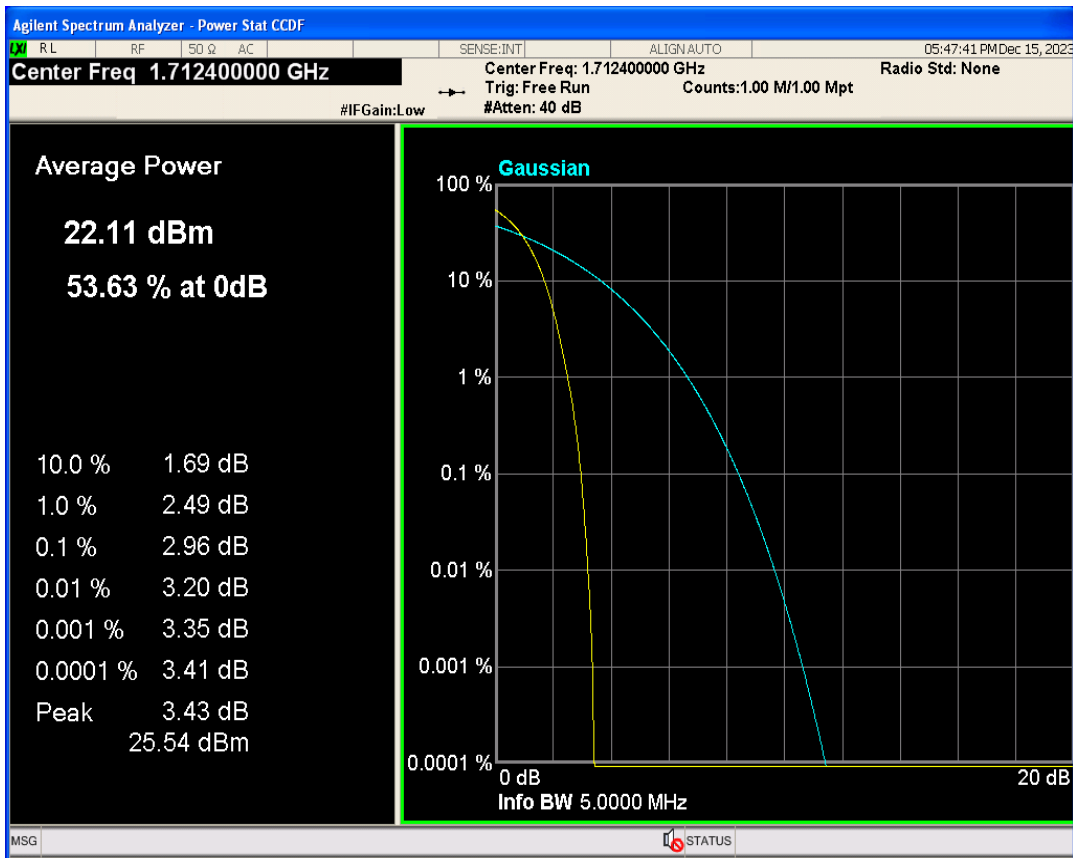

WCDMA Band4 Channel=1312