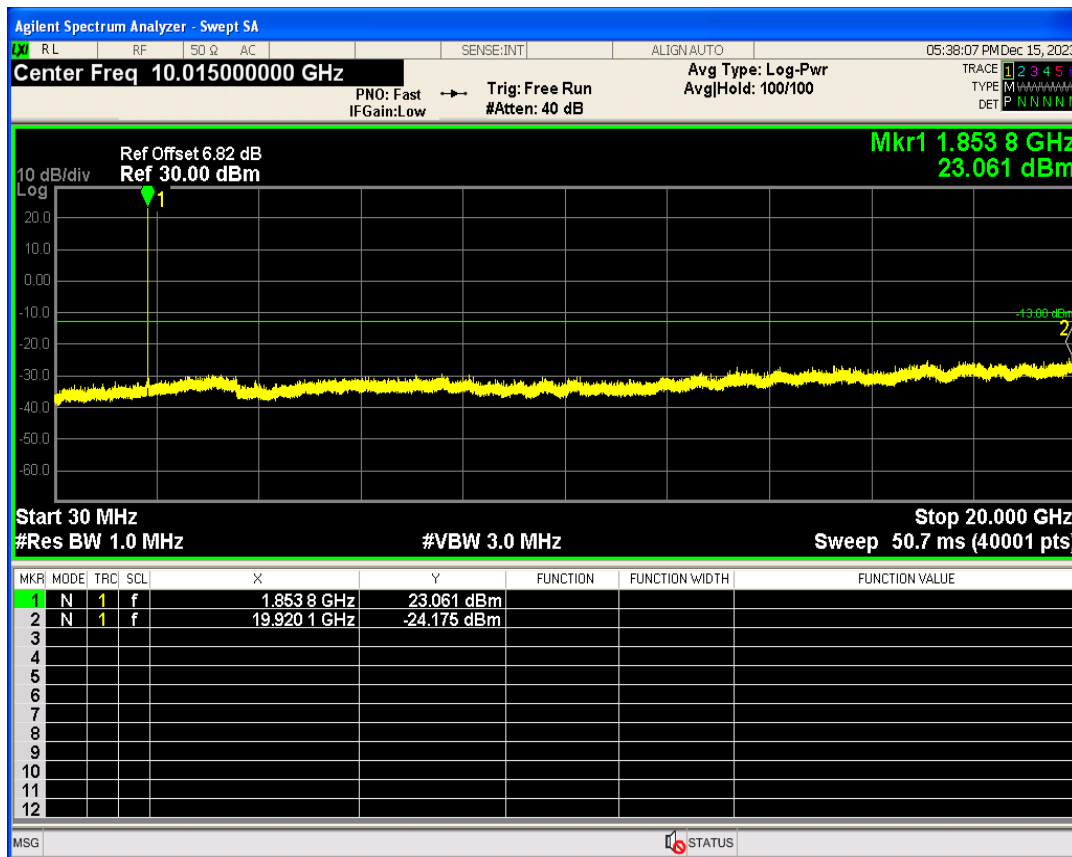

WCDMA Band2 Channel=9262

WCDMA Band2 Channel=9538

WCDMA Band4 Channel=1312

WCDMA Band4 Channel=1513

WCDMA Band5 Channel=4132

WCDMA Band5 Channel=4233

Out-of-band emissions

Band	Channel	Frequency (MHz)	Spur Freq (MHz)	Spur Level (dBm)	Limit (dBm)	Verdict
WCDMA Band2	9262	1852.4	19920.12	-24.17	-13	PASS
WCDMA Band2	9400	1880	19903.64	-24.61	-13	PASS
WCDMA Band2	9538	1907.6	19648.53	-23.79	-13	PASS
WCDMA Band4	1312	1712.4	19885.67	-25.23	-13	PASS
WCDMA Band4	1413	1732.6	19566.15	-24.46	-13	PASS
WCDMA Band4	1513	1752.6	19943.09	-24.33	-13	PASS
WCDMA Band5	4132	826.4	6153.82	-30.62	-13	PASS
WCDMA Band5	4182	836.4	3118.46	-30.33	-13	PASS
WCDMA Band5	4233	846.6	2639.90	-30.35	-13	PASS

WCDMA Band2 Channel=9262

WCDMA Band2 Channel=9400

WCDMA Band2 Channel=9538

WCDMA Band4 Channel=1312

WCDMA Band4 Channel=1413

WCDMA Band4 Channel=1513

WCDMA Band5 Channel=4132

WCDMA Band5 Channel=4182