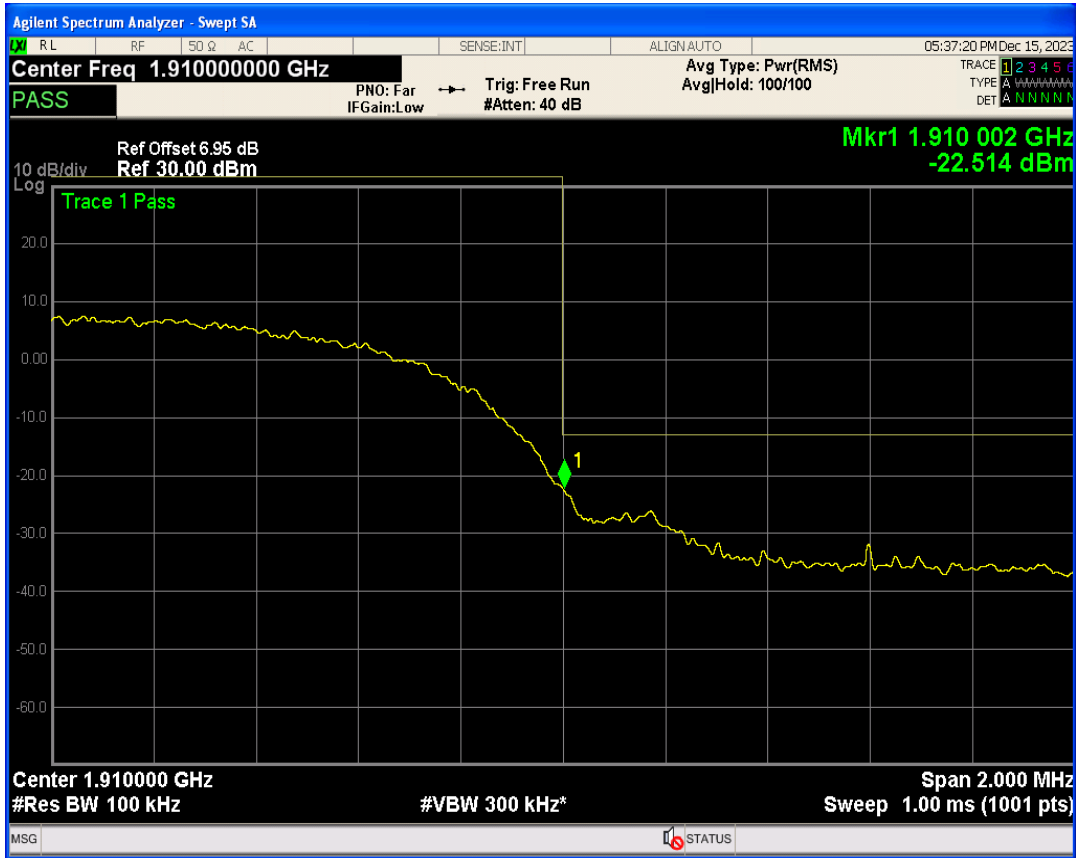

WCDMA Band2 Channel=9262

WCDMA Band2 Channel=9538

WCDMA Band2 Channel=9400

WCDMA Band4 Channel=1312

WCDMA Band4 Channel=1413

WCDMA Band4 Channel=1513

WCDMA Band5 Channel=4182

WCDMA Band5 Channel=4132

WCDMA Band5 Channel=4233

Band edge

Band	Channel	Frequency (MHz)	Spur Freq (MHz)	Spur Level (dBm)	Limit (dBm)	Verdict
WCDMA Band2	9262	1852.4	1850.00	-21.63	-13	PASS
WCDMA Band2	9538	1907.6	1910.00	-22.51	-13	PASS
WCDMA Band4	1312	1712.4	1710.00	-23.82	-13	PASS
WCDMA Band4	1513	1752.6	1755.00	-21.68	-13	PASS
WCDMA Band5	4132	826.4	824.00	-22.80	-13	PASS
WCDMA Band5	4233	846.6	849.00	-22.49	-13	PASS

WCDMA Band2 Channel=9262

WCDMA Band2 Channel=9538

WCDMA Band4 Channel=1312

WCDMA Band4 Channel=1513

WCDMA Band5 Channel=4132

WCDMA Band5 Channel=4233

Out-of-band emissions

Band	Channel	Frequency (MHz)	Spur Freq (MHz)	Spur Level (dBm)	Limit (dBm)	Verdict
WCDMA Band2	9262	1852.4	19920.12	-24.17	-13	PASS
WCDMA Band2	9400	1880	19903.64	-24.61	-13	PASS
WCDMA Band2	9538	1907.6	19648.53	-23.79	-13	PASS
WCDMA Band4	1312	1712.4	19885.67	-25.23	-13	PASS
WCDMA Band4	1413	1732.6	19566.15	-24.46	-13	PASS
WCDMA Band4	1513	1752.6	19943.09	-24.33	-13	PASS
WCDMA Band5	4132	826.4	6153.82	-30.62	-13	PASS
WCDMA Band5	4182	836.4	3118.46	-30.33	-13	PASS
WCDMA Band5	4233	846.6	2639.90	-30.35	-13	PASS