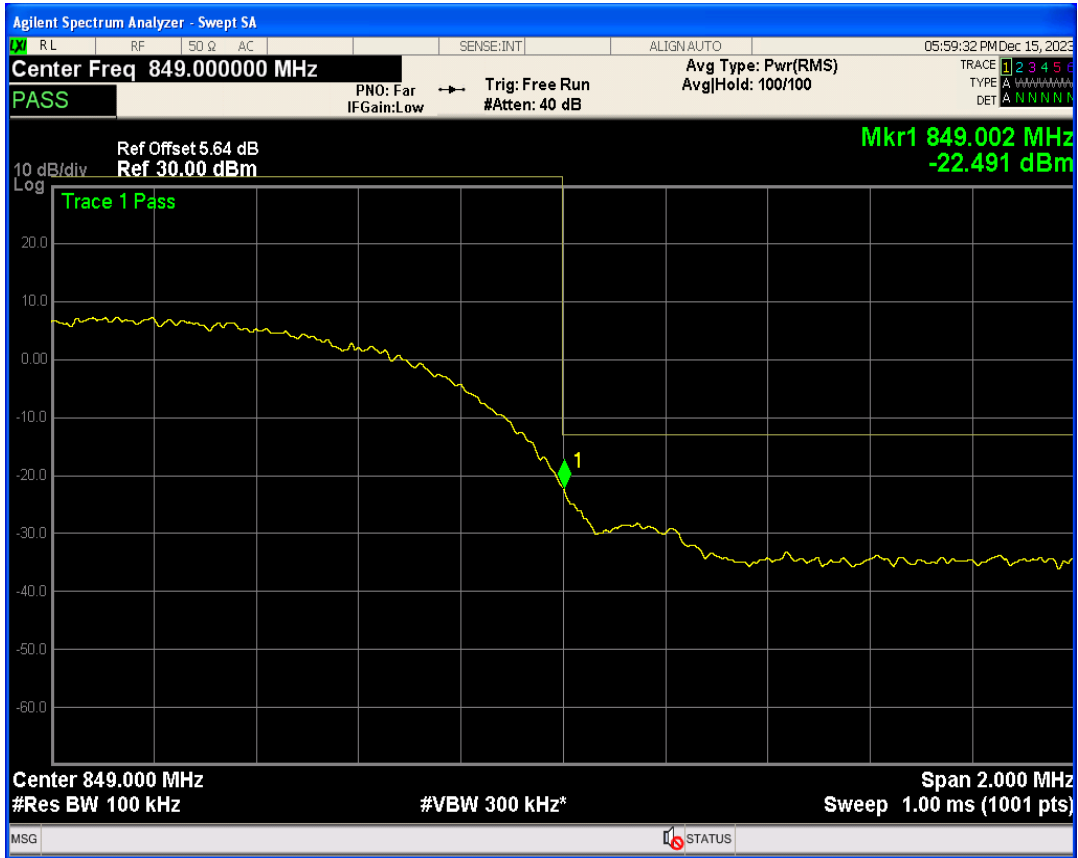

WCDMA Band2 Channel=9262

WCDMA Band2 Channel=9538

WCDMA Band4 Channel=1312

WCDMA Band4 Channel=1513

WCDMA Band5 Channel=4132

WCDMA Band5 Channel=4233

Out-of-band emissions

Band	Channel	Frequency (MHz)	Spur Freq (MHz)	Spur Level (dBm)	Limit (dBm)	Verdict
WCDMA Band2	9262	1852.4	19920.12	-24.17	-13	PASS
WCDMA Band2	9400	1880	19903.64	-24.61	-13	PASS
WCDMA Band2	9538	1907.6	19648.53	-23.79	-13	PASS
WCDMA Band4	1312	1712.4	19885.67	-25.23	-13	PASS
WCDMA Band4	1413	1732.6	19566.15	-24.46	-13	PASS
WCDMA Band4	1513	1752.6	19943.09	-24.33	-13	PASS
WCDMA Band5	4132	826.4	6153.82	-30.62	-13	PASS
WCDMA Band5	4182	836.4	3118.46	-30.33	-13	PASS
WCDMA Band5	4233	846.6	2639.90	-30.35	-13	PASS

WCDMA Band2 Channel=9262

WCDMA Band2 Channel=9400

WCDMA Band2 Channel=9538

WCDMA Band4 Channel=1312

WCDMA Band4 Channel=1413

WCDMA Band4 Channel=1513

WCDMA Band5 Channel=4132

WCDMA Band5 Channel=4182