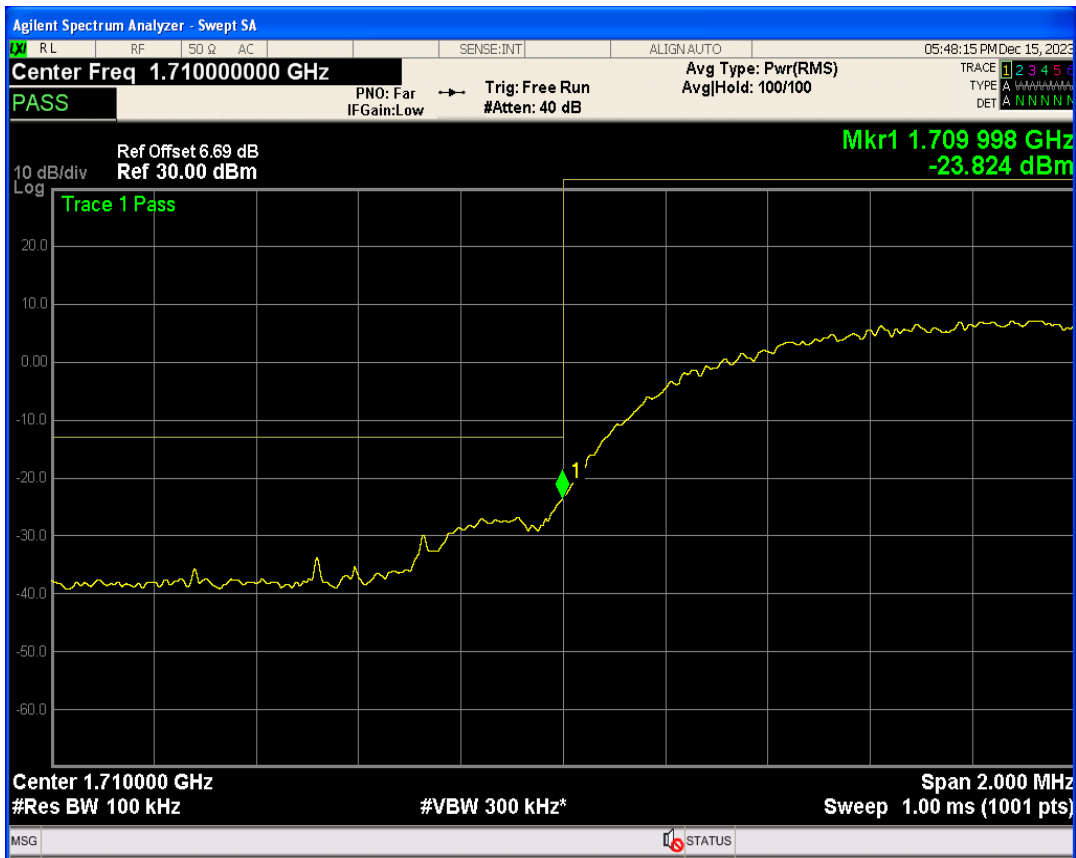

WCDMA Band5 Channel=4233

Band edge

Band	Channel	Frequency (MHz)	Spur Freq (MHz)	Spur Level (dBm)	Limit (dBm)	Verdict
WCDMA Band2	9262	1852.4	1850.00	-21.63	-13	PASS
WCDMA Band2	9538	1907.6	1910.00	-22.51	-13	PASS
WCDMA Band4	1312	1712.4	1710.00	-23.82	-13	PASS
WCDMA Band4	1513	1752.6	1755.00	-21.68	-13	PASS
WCDMA Band5	4132	826.4	824.00	-22.80	-13	PASS
WCDMA Band5	4233	846.6	849.00	-22.49	-13	PASS

WCDMA Band2 Channel=9262

WCDMA Band2 Channel=9538

WCDMA Band4 Channel=1312

WCDMA Band4 Channel=1513

WCDMA Band5 Channel=4132

WCDMA Band5 Channel=4233

Out-of-band emissions

Band	Channel	Frequency (MHz)	Spur Freq (MHz)	Spur Level (dBm)	Limit (dBm)	Verdict
WCDMA Band2	9262	1852.4	19920.12	-24.17	-13	PASS
WCDMA Band2	9400	1880	19903.64	-24.61	-13	PASS
WCDMA Band2	9538	1907.6	19648.53	-23.79	-13	PASS
WCDMA Band4	1312	1712.4	19885.67	-25.23	-13	PASS
WCDMA Band4	1413	1732.6	19566.15	-24.46	-13	PASS
WCDMA Band4	1513	1752.6	19943.09	-24.33	-13	PASS
WCDMA Band5	4132	826.4	6153.82	-30.62	-13	PASS
WCDMA Band5	4182	836.4	3118.46	-30.33	-13	PASS
WCDMA Band5	4233	846.6	2639.90	-30.35	-13	PASS