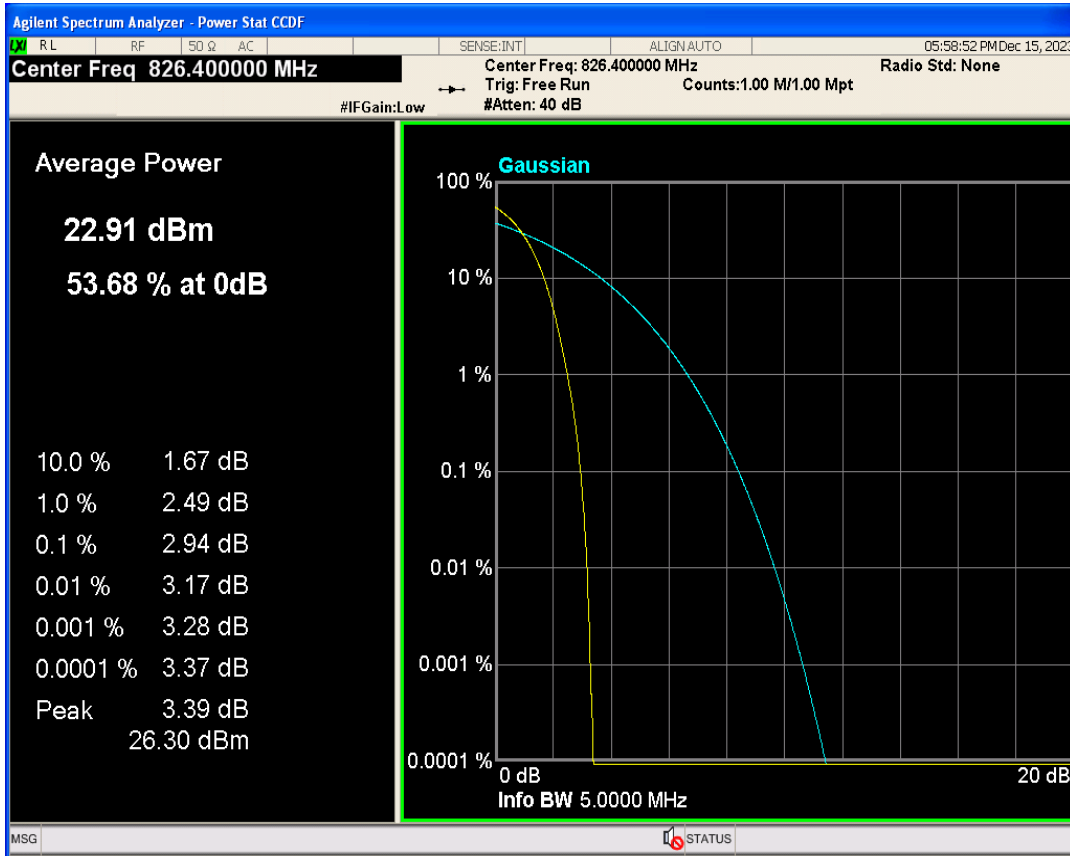

WCDMA Band2 Channel=9262

WCDMA Band4 Channel=1312

WCDMA Band4 Channel=1413

Occupied bandwidth

Band	Channel	Frequency (MHz)	99% OBW (kHz)	-26dB EBW (kHz)	Verdict
WCDMA Band2	9262	1852.4	4184.192	4733.607	PASS
WCDMA Band2	9400	1880	4174.671	4707.953	PASS
WCDMA Band2	9538	1907.6	4186.331	4711.829	PASS
WCDMA Band4	1312	1712.4	4174.382	4700.737	PASS
WCDMA Band4	1413	1732.6	4170.334	4721.008	PASS
WCDMA Band4	1513	1752.6	4185.730	4748.643	PASS
WCDMA Band5	4132	826.4	4185.475	4707.645	PASS
WCDMA Band5	4182	836.4	4168.782	4719.552	PASS
WCDMA Band5	4233	846.6	4185.640	4711.736	PASS

WCDMA Band2 Channel=9262

WCDMA Band2 Channel=9538

WCDMA Band2 Channel=9400

WCDMA Band4 Channel=1312

WCDMA Band4 Channel=1413

WCDMA Band4 Channel=1513

WCDMA Band5 Channel=4182

WCDMA Band5 Channel=4132