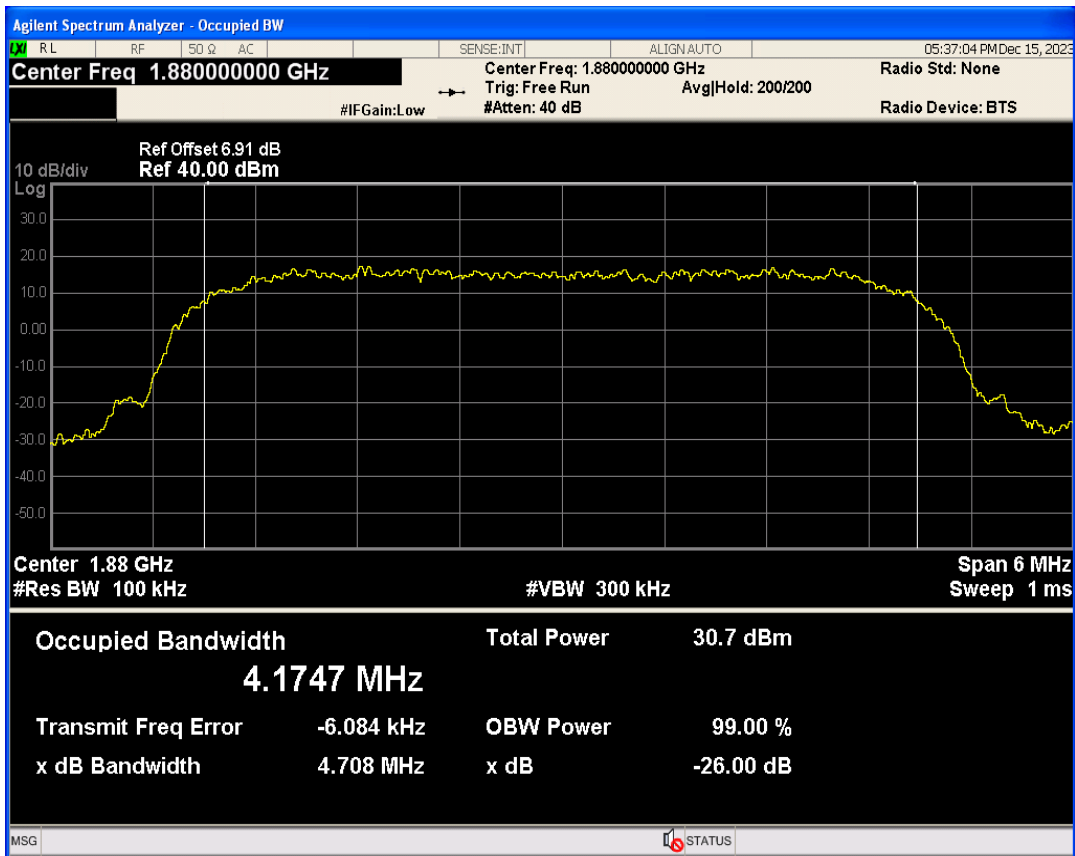

WCDMA Band2 Channel=9400