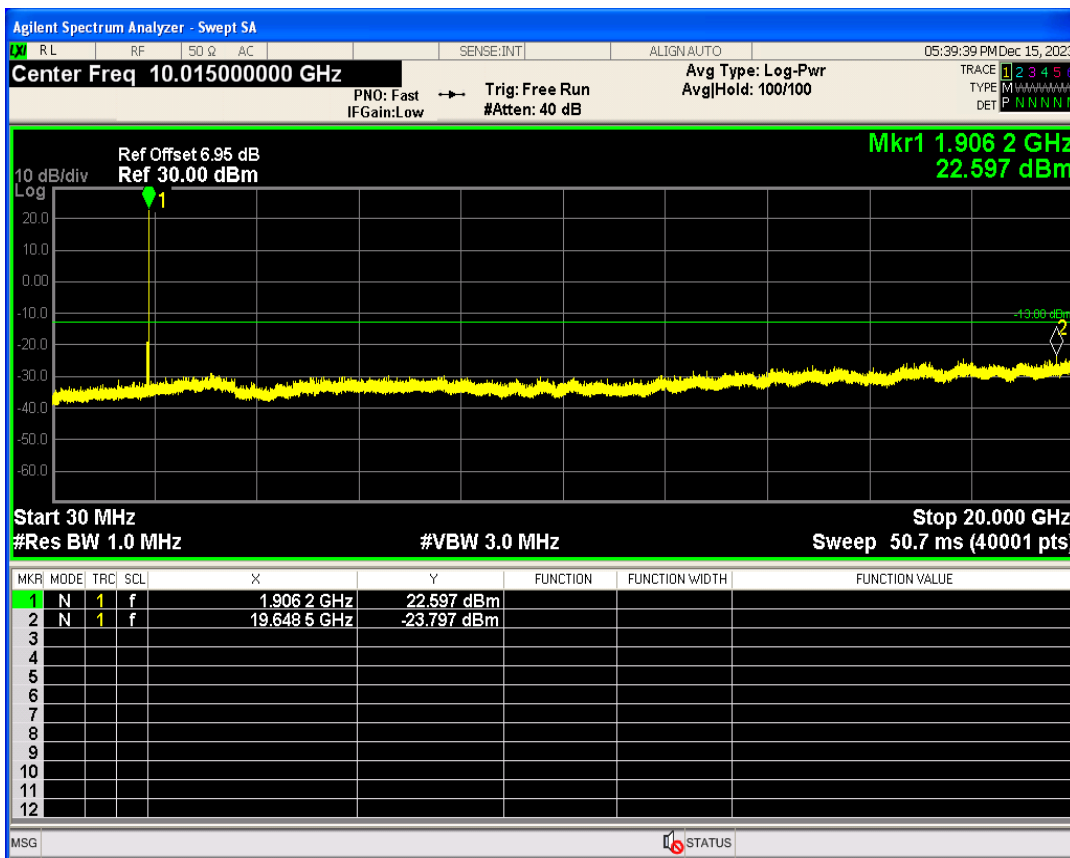

WCDMA Band2 Channel=9262

WCDMA Band2 Channel=9538

WCDMA Band4 Channel=1312

WCDMA Band4 Channel=1513

WCDMA Band5 Channel=4132

WCDMA Band5 Channel=4233

Out-of-band emissions

Band	Channel	Frequency (MHz)	Spur Freq (MHz)	Spur Level (dBm)	Limit (dBm)	Verdict
WCDMA Band2	9262	1852.4	19920.12	-24.17	-13	PASS
WCDMA Band2	9400	1880	19903.64	-24.61	-13	PASS
WCDMA Band2	9538	1907.6	19648.53	-23.79	-13	PASS
WCDMA Band4	1312	1712.4	19885.67	-25.23	-13	PASS
WCDMA Band4	1413	1732.6	19566.15	-24.46	-13	PASS
WCDMA Band4	1513	1752.6	19943.09	-24.33	-13	PASS
WCDMA Band5	4132	826.4	6153.82	-30.62	-13	PASS
WCDMA Band5	4182	836.4	3118.46	-30.33	-13	PASS
WCDMA Band5	4233	846.6	2639.90	-30.35	-13	PASS

WCDMA Band2 Channel=9262

WCDMA Band2 Channel=9400

WCDMA Band2 Channel=9538

WCDMA Band4 Channel=1312

WCDMA Band4 Channel=1413

WCDMA Band4 Channel=1513

WCDMA Band5 Channel=4132

WCDMA Band5 Channel=4182