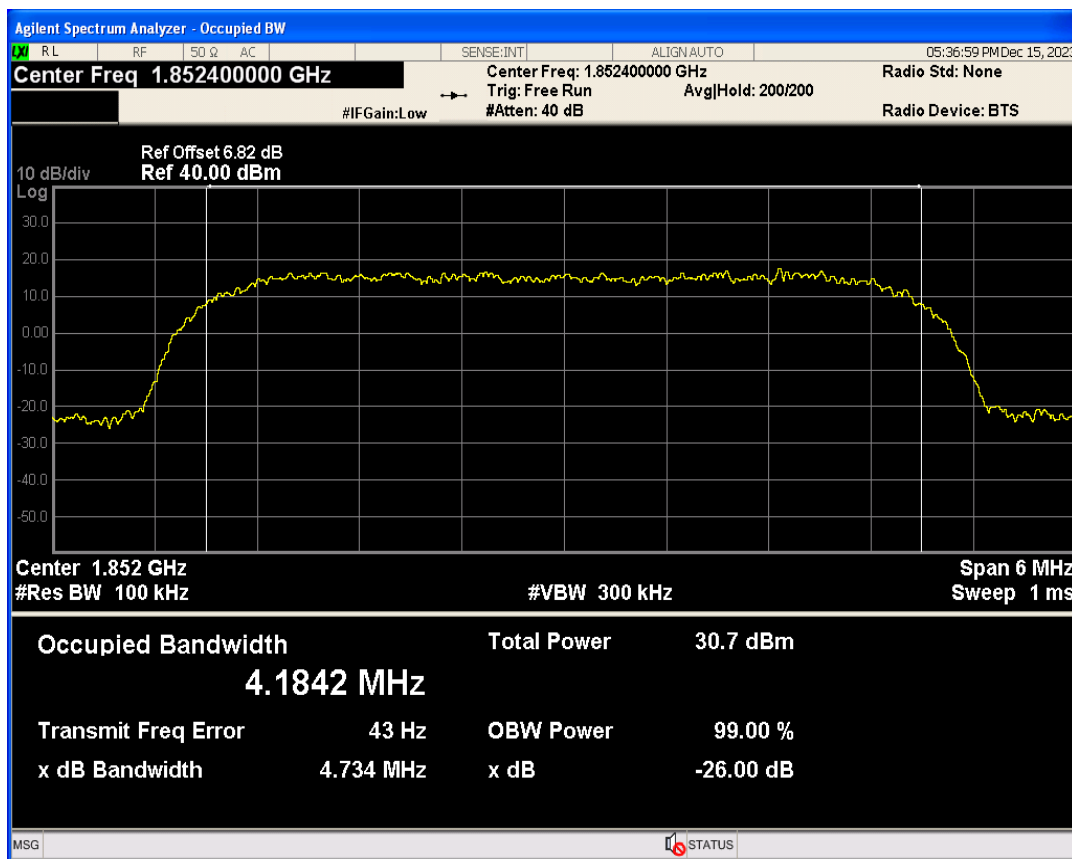

WCDMA Band2 Channel=9262

WCDMA Band4 Channel=1312

WCDMA Band4 Channel=1413

Occupied bandwidth

Band	Channel	Frequency (MHz)	99% OBW (kHz)	-26dB EBW (kHz)	Verdict
WCDMA Band2	9262	1852.4	4184.192	4733.607	PASS
WCDMA Band2	9400	1880	4174.671	4707.953	PASS
WCDMA Band2	9538	1907.6	4186.331	4711.829	PASS
WCDMA Band4	1312	1712.4	4174.382	4700.737	PASS
WCDMA Band4	1413	1732.6	4170.334	4721.008	PASS
WCDMA Band4	1513	1752.6	4185.730	4748.643	PASS
WCDMA Band5	4132	826.4	4185.475	4707.645	PASS
WCDMA Band5	4182	836.4	4168.782	4719.552	PASS
WCDMA Band5	4233	846.6	4185.640	4711.736	PASS

WCDMA Band2 Channel=9262

WCDMA Band2 Channel=9538

WCDMA Band2 Channel=9400

WCDMA Band4 Channel=1312

WCDMA Band4 Channel=1413

WCDMA Band4 Channel=1513

WCDMA Band5 Channel=4182

WCDMA Band5 Channel=4132