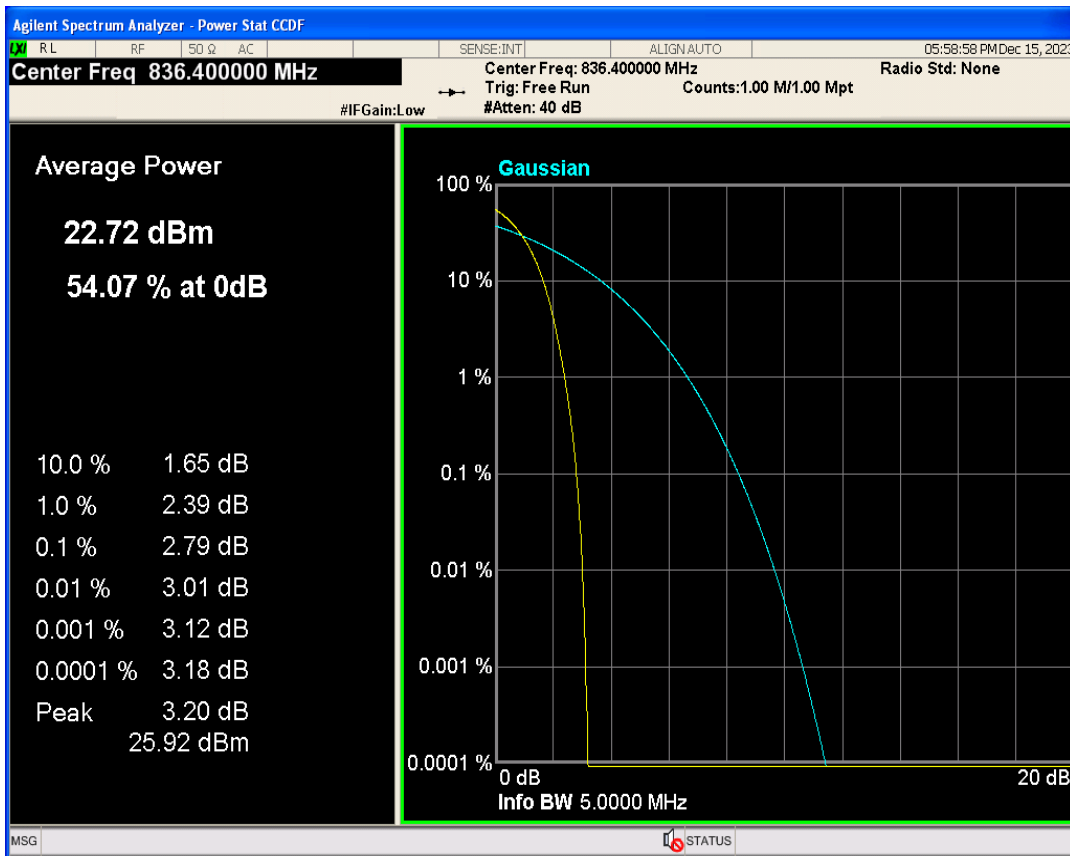

WCDMA Band2 Channel=9262

WCDMA Band4 Channel=1312

WCDMA Band4 Channel=1413

Occupied bandwidth

Band	Channel	Frequency (MHz)	99% OBW (kHz)	-26dB EBW (kHz)	Verdict
WCDMA Band2	9262	1852.4	4184.192	4733.607	PASS
WCDMA Band2	9400	1880	4174.671	4707.953	PASS
WCDMA Band2	9538	1907.6	4186.331	4711.829	PASS
WCDMA Band4	1312	1712.4	4174.382	4700.737	PASS
WCDMA Band4	1413	1732.6	4170.334	4721.008	PASS
WCDMA Band4	1513	1752.6	4185.730	4748.643	PASS
WCDMA Band5	4132	826.4	4185.475	4707.645	PASS
WCDMA Band5	4182	836.4	4168.782	4719.552	PASS
WCDMA Band5	4233	846.6	4185.640	4711.736	PASS

WCDMA Band2 Channel=9262

WCDMA Band2 Channel=9538

WCDMA Band2 Channel=9400

WCDMA Band4 Channel=1312

WCDMA Band4 Channel=1413

WCDMA Band4 Channel=1513

WCDMA Band5 Channel=4182

WCDMA Band5 Channel=4132