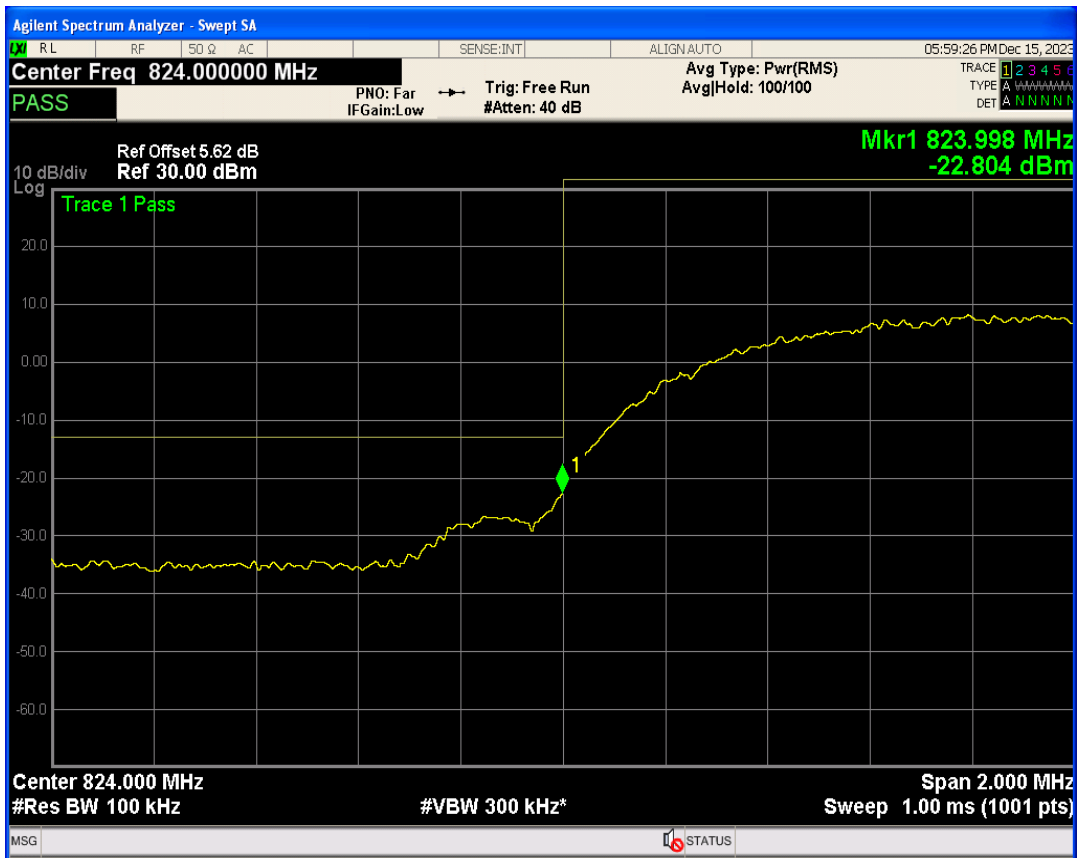

WCDMA Band2 Channel=9262

WCDMA Band2 Channel=9538

WCDMA Band4 Channel=1312

WCDMA Band4 Channel=1513

WCDMA Band5 Channel=4132

WCDMA Band5 Channel=4233

Out-of-band emissions

Band	Channel	Frequency (MHz)	Spur Freq (MHz)	Spur Level (dBm)	Limit (dBm)	Verdict
WCDMA Band2	9262	1852.4	19920.12	-24.17	-13	PASS
WCDMA Band2	9400	1880	19903.64	-24.61	-13	PASS
WCDMA Band2	9538	1907.6	19648.53	-23.79	-13	PASS
WCDMA Band4	1312	1712.4	19885.67	-25.23	-13	PASS
WCDMA Band4	1413	1732.6	19566.15	-24.46	-13	PASS
WCDMA Band4	1513	1752.6	19943.09	-24.33	-13	PASS
WCDMA Band5	4132	826.4	6153.82	-30.62	-13	PASS
WCDMA Band5	4182	836.4	3118.46	-30.33	-13	PASS
WCDMA Band5	4233	846.6	2639.90	-30.35	-13	PASS

WCDMA Band2 Channel=9262

WCDMA Band2 Channel=9400

WCDMA Band2 Channel=9538

WCDMA Band4 Channel=1312

WCDMA Band4 Channel=1413

WCDMA Band4 Channel=1513

WCDMA Band5 Channel=4132

WCDMA Band5 Channel=4182