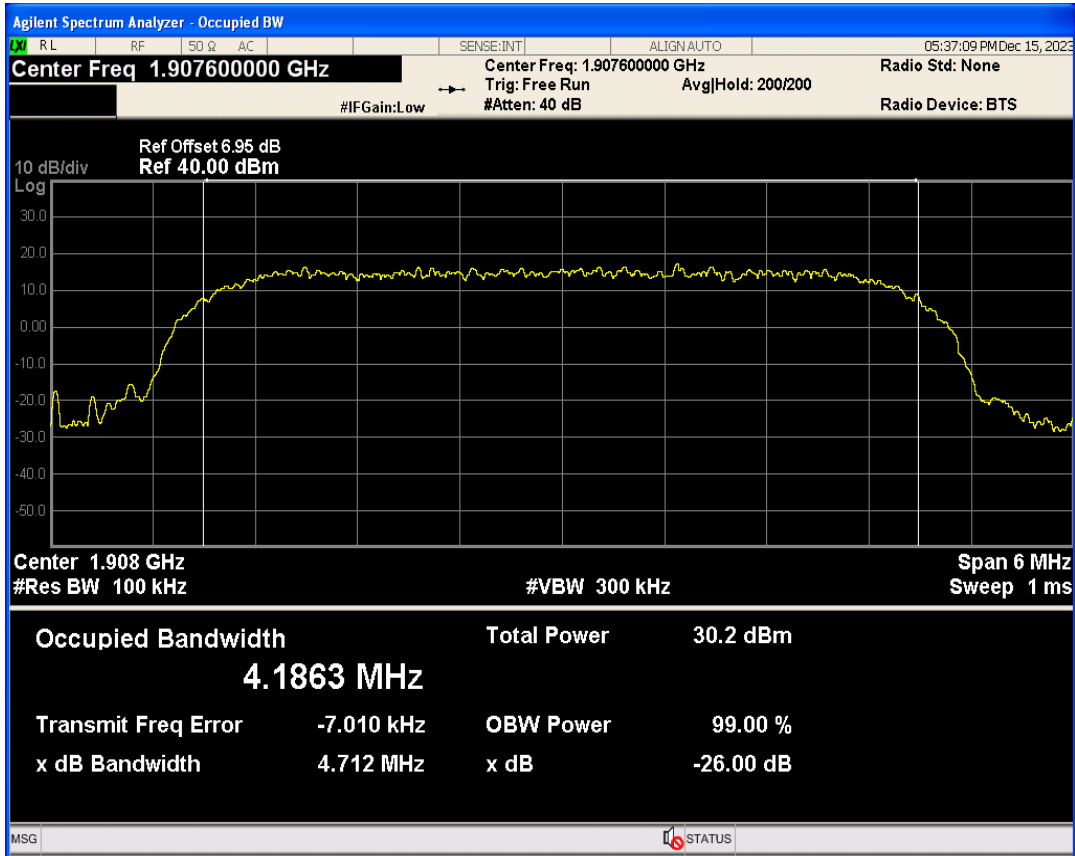

WCDMA Band2 Channel=9262

WCDMA Band4 Channel=1312

WCDMA Band4 Channel=1413

Occupied bandwidth

Band	Channel	Frequency (MHz)	99% OBW (kHz)	-26dB EBW (kHz)	Verdict
WCDMA Band2	9262	1852.4	4184.192	4733.607	PASS
WCDMA Band2	9400	1880	4174.671	4707.953	PASS
WCDMA Band2	9538	1907.6	4186.331	4711.829	PASS
WCDMA Band4	1312	1712.4	4174.382	4700.737	PASS
WCDMA Band4	1413	1732.6	4170.334	4721.008	PASS
WCDMA Band4	1513	1752.6	4185.730	4748.643	PASS
WCDMA Band5	4132	826.4	4185.475	4707.645	PASS
WCDMA Band5	4182	836.4	4168.782	4719.552	PASS
WCDMA Band5	4233	846.6	4185.640	4711.736	PASS

WCDMA Band2 Channel=9262

WCDMA Band2 Channel=9538

WCDMA Band2 Channel=9400

WCDMA Band4 Channel=1312

WCDMA Band4 Channel=1413

WCDMA Band4 Channel=1513

WCDMA Band5 Channel=4182

WCDMA Band5 Channel=4132