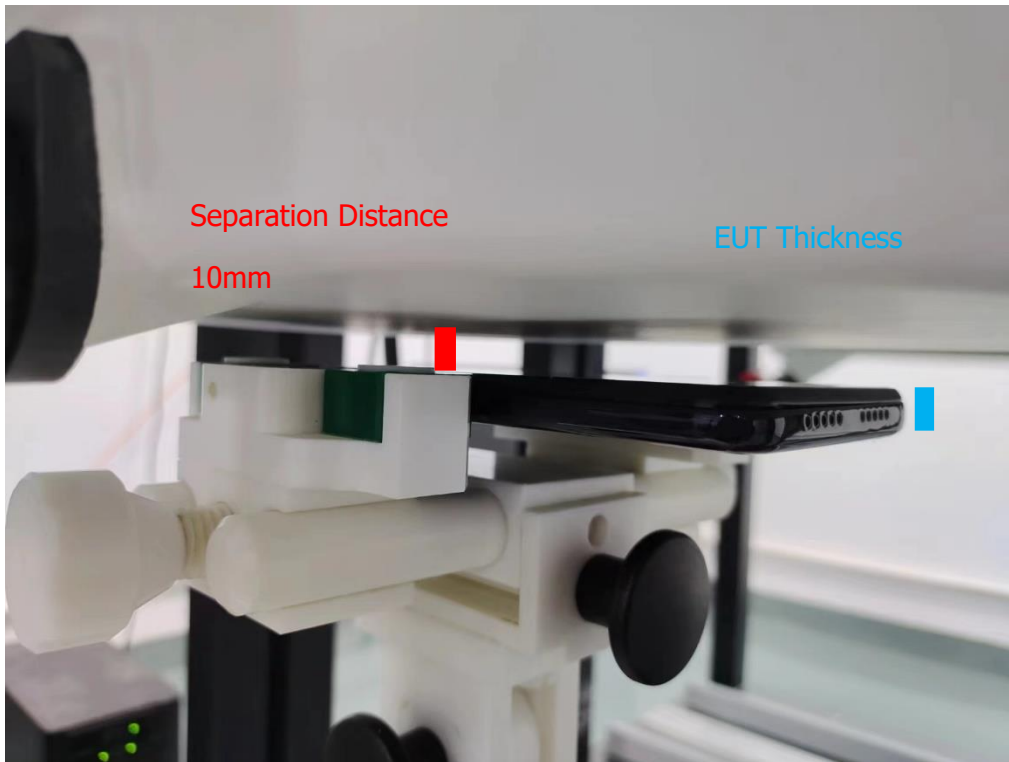

FCC ID_SAR Setup photos

Right Touch

Right Tilt

Left Touch

Left Tilt

Body Front side (separation distance is 10mm)

Body Back side (separation distance 10mm)

Body Left side (separation distance is 10mm)

Body Right side (separation distance is 10mm)

Body Top side (separation distance is 10mm)

Body Bottom side (separation distance is 10mm)