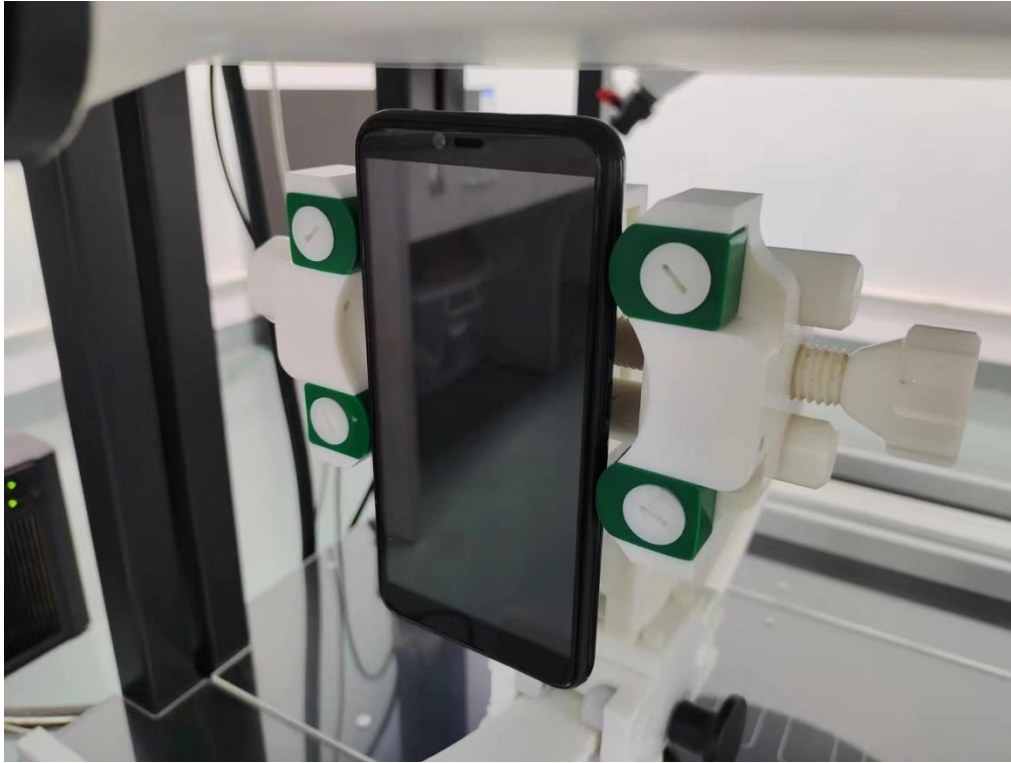

FCC ID_SAR Setup photos

Right Touch

Right Tilt

Left Touch

Left Tilt

Body Front side (separation distance is 10mm)

Body Back side (separation distance 10mm)

Body Left side (separation distance is 10mm)

Body Right side (separation distance is 10mm)

Body Top side (separation distance is 10mm)

Body Bottom side (separation distance is 10mm)