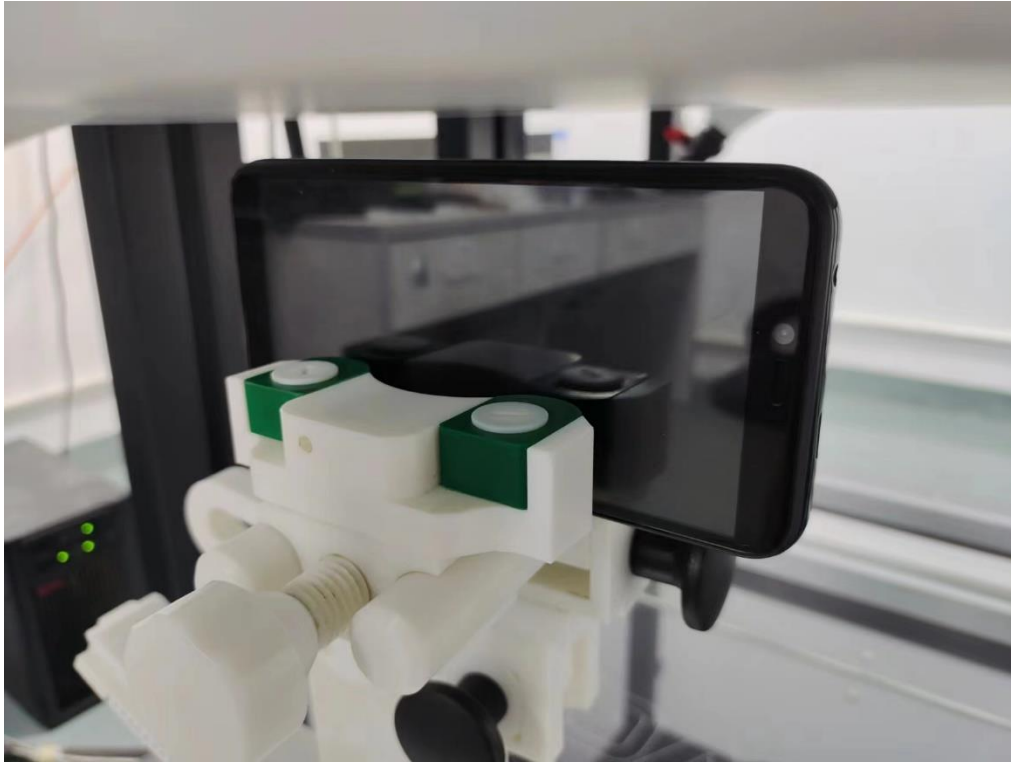

FCC ID_SAR Setup photos

Right Touch

Right Tilt

Left Touch

Left Tilt

Body Front side (separation distance is 10mm)

Body Back side (separation distance 10mm)

Body Left side (separation distance is 10mm)

Body Right side (separation distance is 10mm)

Body Top side (separation distance is 10mm)

Body Bottom side (separation distance is 10mm)