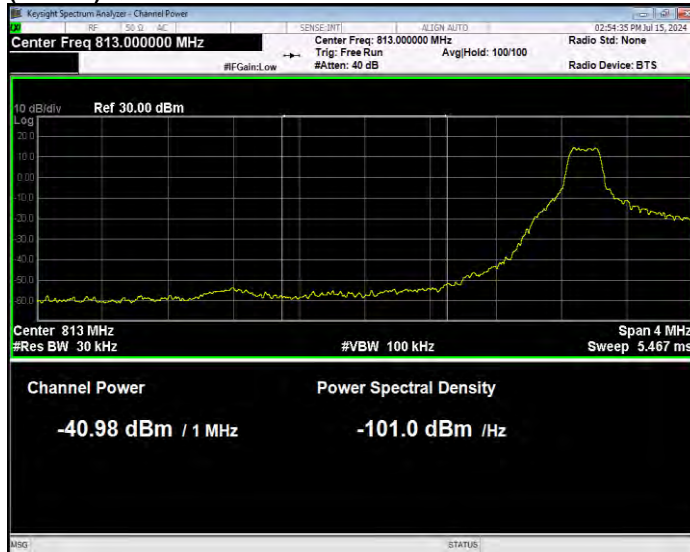

Band26(814-824) QPSK BW=5MHz Channel=26715 RB Size=1 Position=#0 Normal

Band26(814-824) QPSK BW=5MHz Channel=26715 RB Size=1 Position=#0 Extended