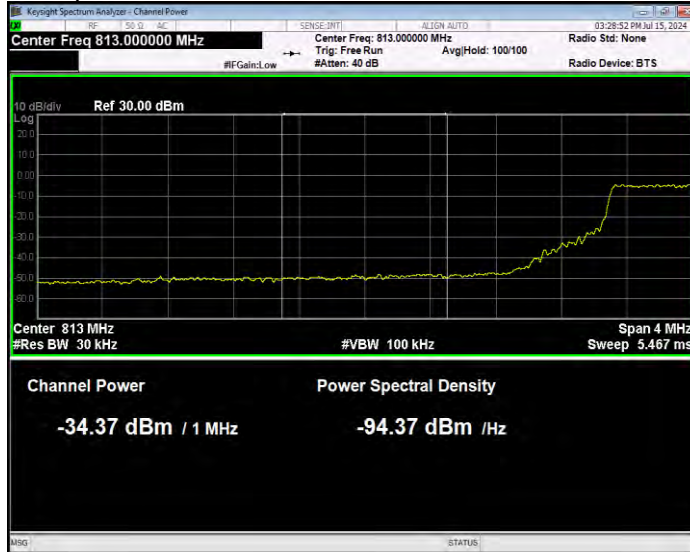

Band26(814-824) 16QAM BW=10MHz Channel=26740 RB Size=50 Position=#0 Extended