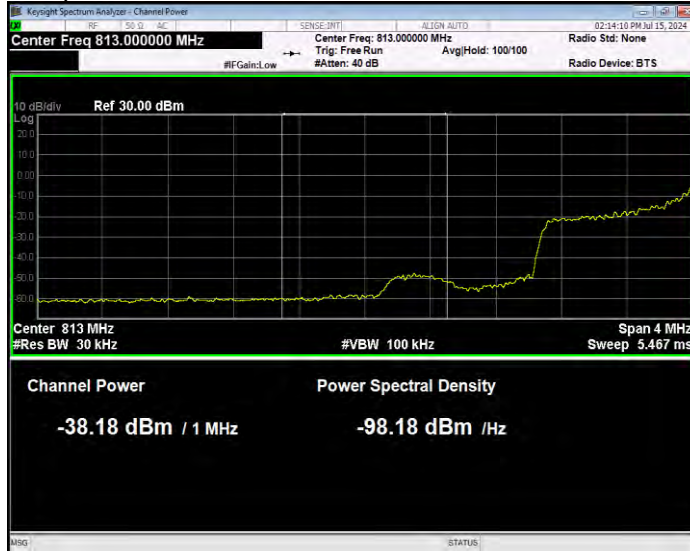

Band26(814-824) 16QAM BW=1.4MHz Channel=26697 RB Size=1 Position=#Max Normal

Band26(814-824) 16QAM BW=1.4MHz Channel=26697 RB Size=1 Position=#Max Extended