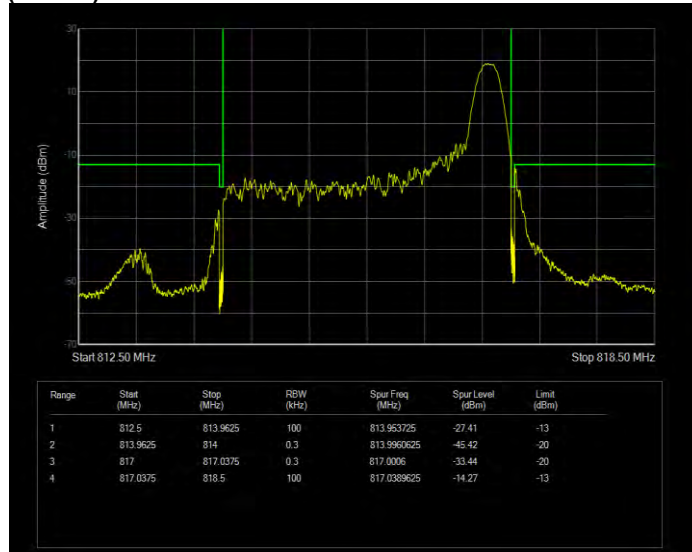

Band26(814-824) QPSK BW=3MHz Channel=26705 RB Size=1 Position=#Max Normal