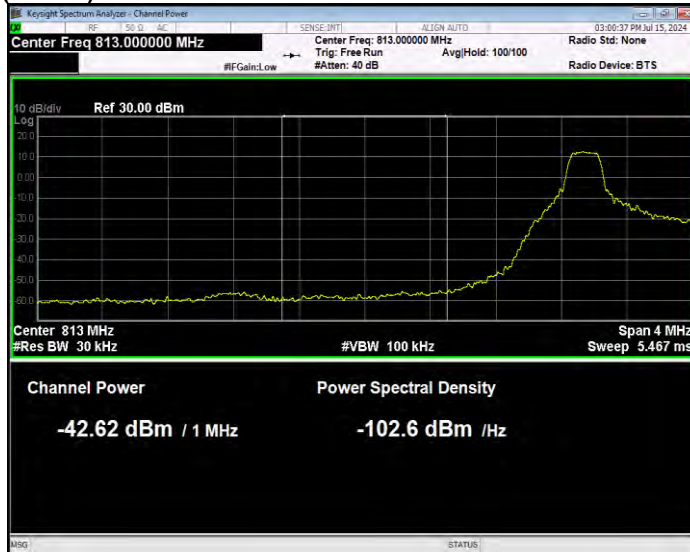

Band26(814-824) 16QAM BW=5MHz Channel=26715 RB Size=1 Position=#0 Normal

Band26(814-824) 16QAM BW=5MHz Channel=26715 RB Size=1 Position=#0 Extended