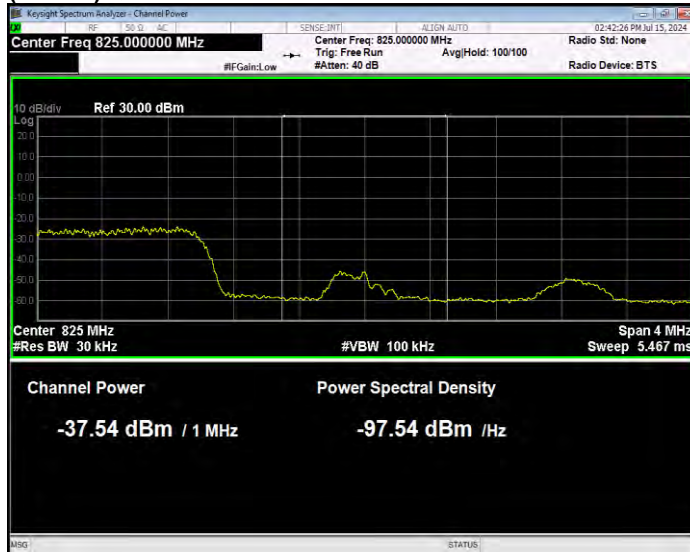

Band26(814-824) QPSK BW=3MHz Channel=26775 RB Size=1 Position=#0 Normal

Band26(814-824) QPSK BW=3MHz Channel=26775 RB Size=1 Position=#0 Extended