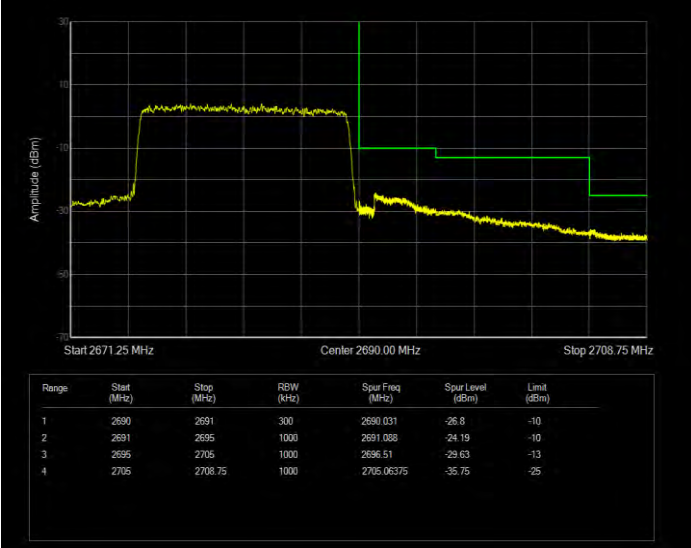

Band41 QPSK BW=15MHz Channel=41515 RB Size=75 Position=#0