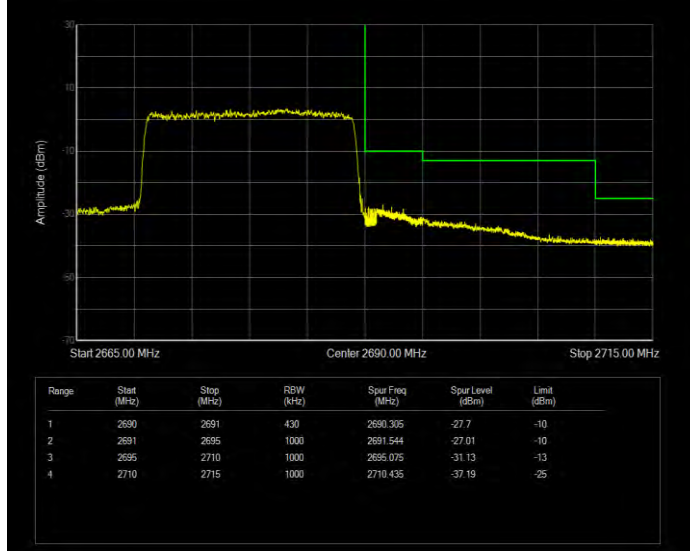

Band41 16QAM BW=20MHz Channel=41490 RB Size=100 Position=#0