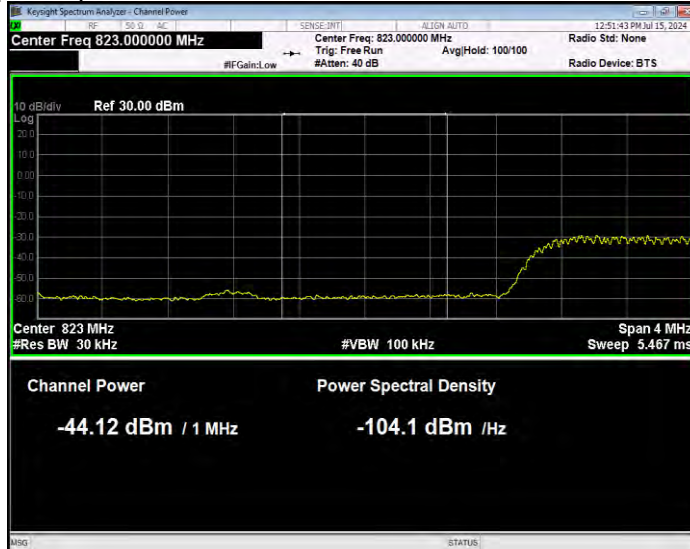

Band26(824-849) QPSK BW=5MHz Channel=26815 RB Size=1 Position=#Max Extended