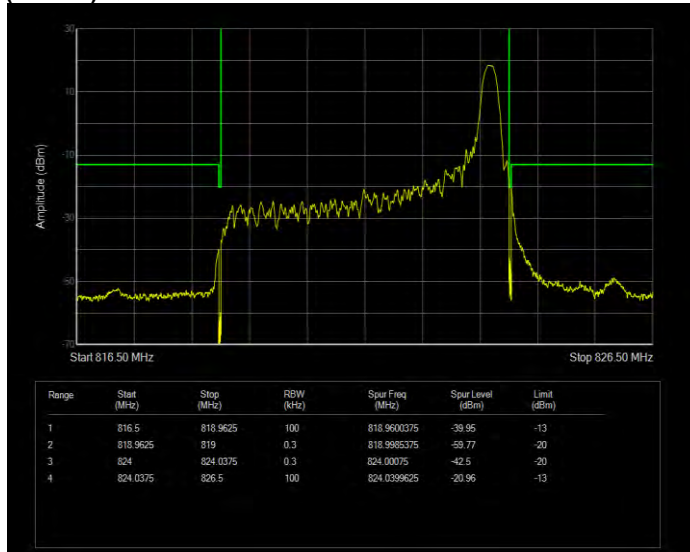

Band26(814-824) QPSK BW=5MHz Channel=26765 RB Size=1 Position=#Max Normal