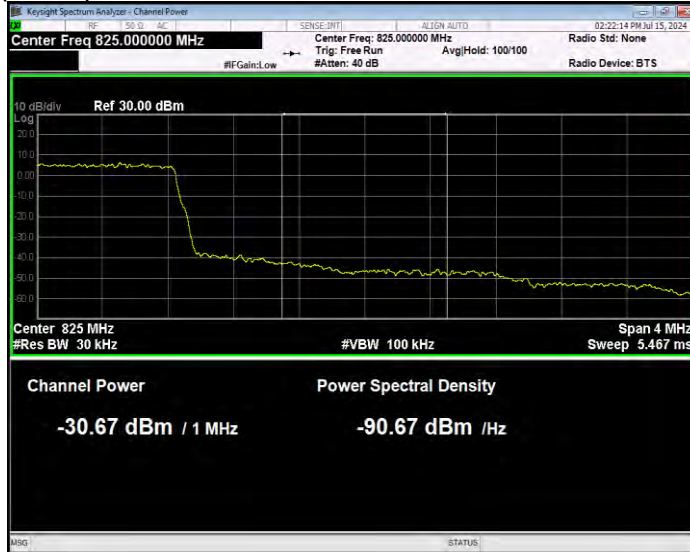

Band26(814-824) QPSK BW=1.4MHz Channel=26783 RB Size=6 Position=#0 Extended