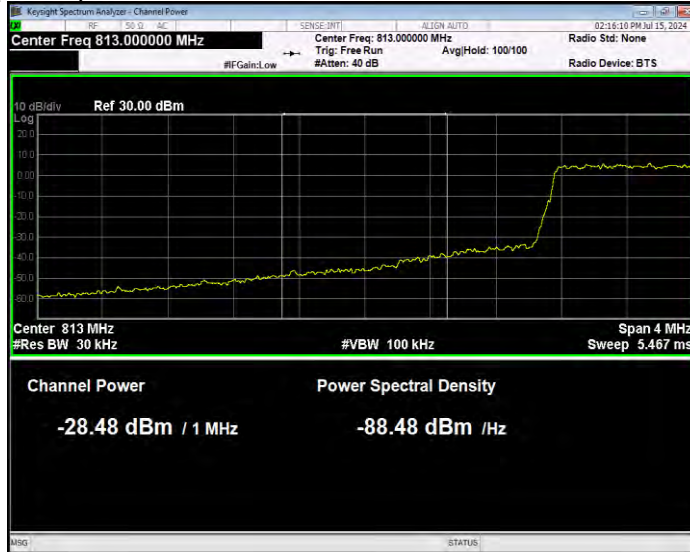

Band26(814-824) 16QAM BW=1.4MHz Channel=26697 RB Size=6 Position=#0 Normal

Band26(814-824) 16QAM BW=1.4MHz Channel=26697 RB Size=6 Position=#0 Extended