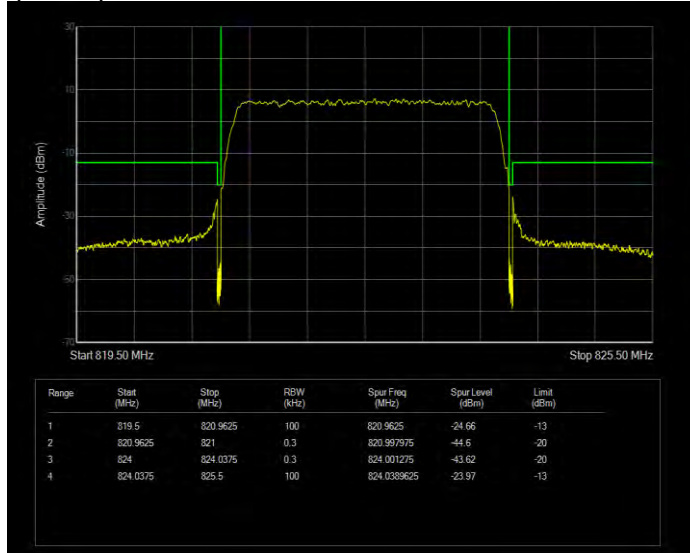

Band26(814-824) QPSK BW=3MHz Channel=26775 RB Size=15 Position=#0 Normal