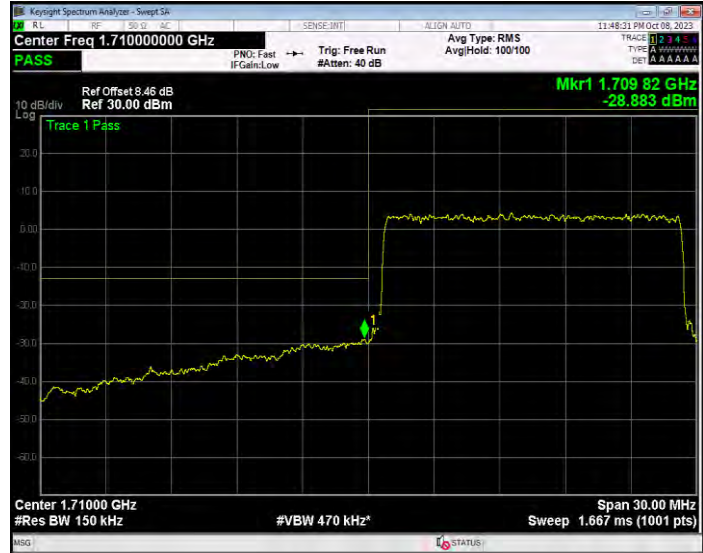

Band66 16QAM BW=1.4MHz Channel=132665 RB Size=6 Position=#0

Band66 16QAM BW=10MHz Channel=132022 RB Size=50 Position=#0

Band66 16QAM BW=10MHz Channel=132622 RB Size=50 Position=#0

Band66 16QAM BW=15MHz Channel=132047 RB Size=75 Position=#0