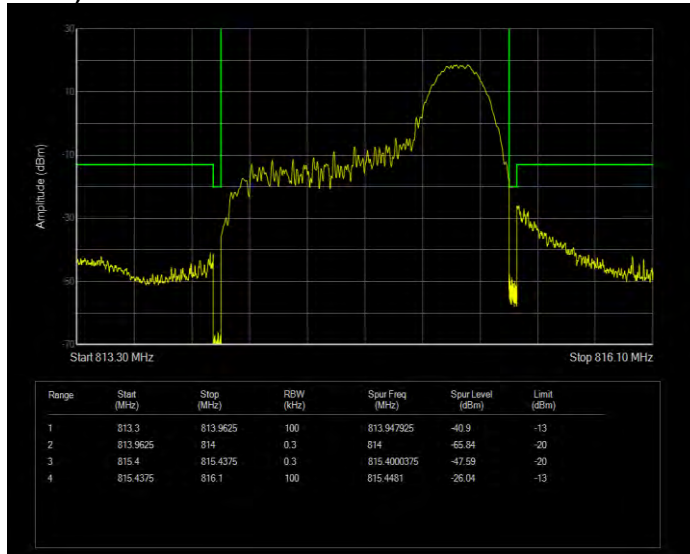

Band26(814-824) 16QAM BW=1.4MHz Channel=26697 RB Size=6 Position=#0 Extended

Band26(814-824) 16QAM BW=1.4MHz Channel=26697 RB Size=1 Position=#Max Normal