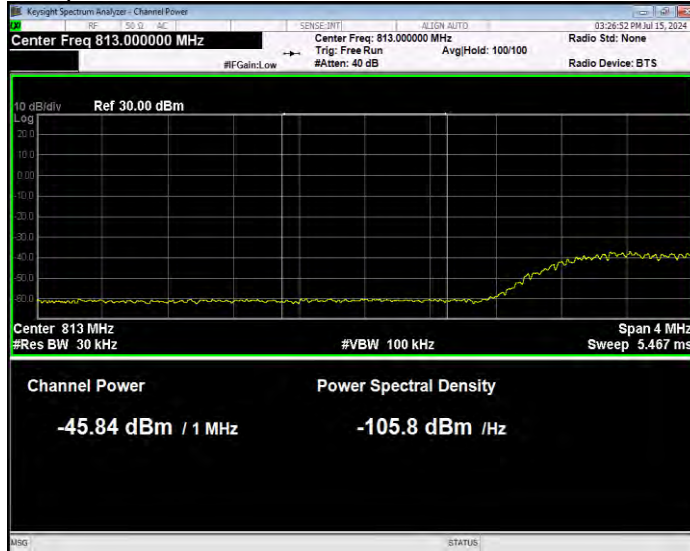

Band26(814-824) 16QAM BW=10MHz Channel=26740 RB Size=1 Position=#Max Normal

Band26(814-824) 16QAM BW=10MHz Channel=26740 RB Size=1 Position=#Max Extended