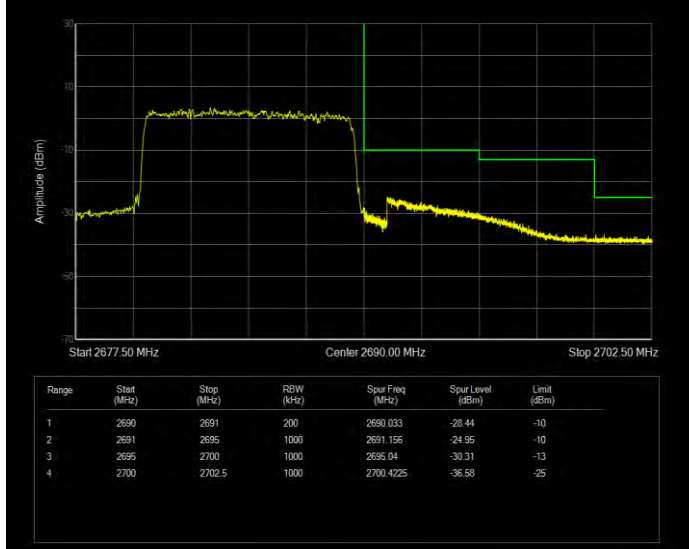

Band41 16QAM BW=10MHz Channel=41540 RB Size=50 Position=#0