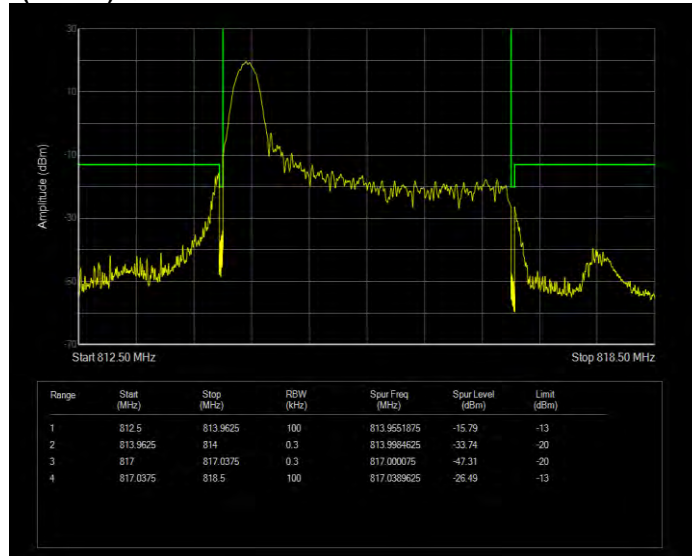

Band26(814-824) QPSK BW=3MHz Channel=26705 RB Size=1 Position=#Max Extended

Band26(814-824) QPSK BW=3MHz Channel=26705 RB Size=1 Position=#0 Normal