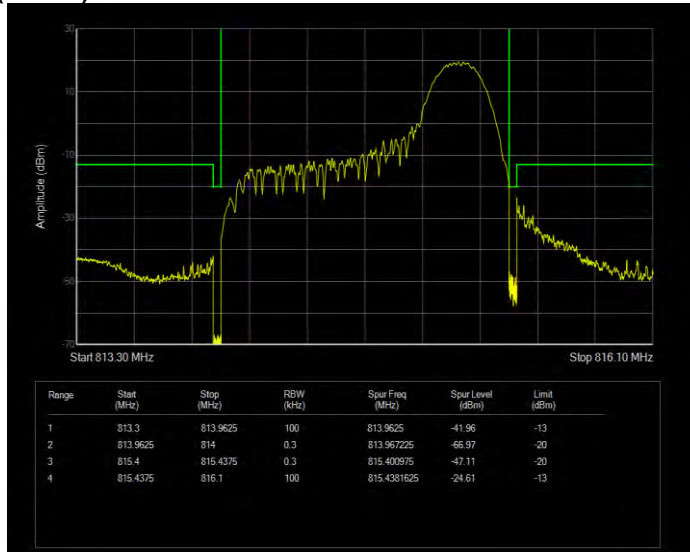

Band26(814-824) QPSK BW=1.4MHz Channel=26697 RB Size=1 Position=#Max Normal