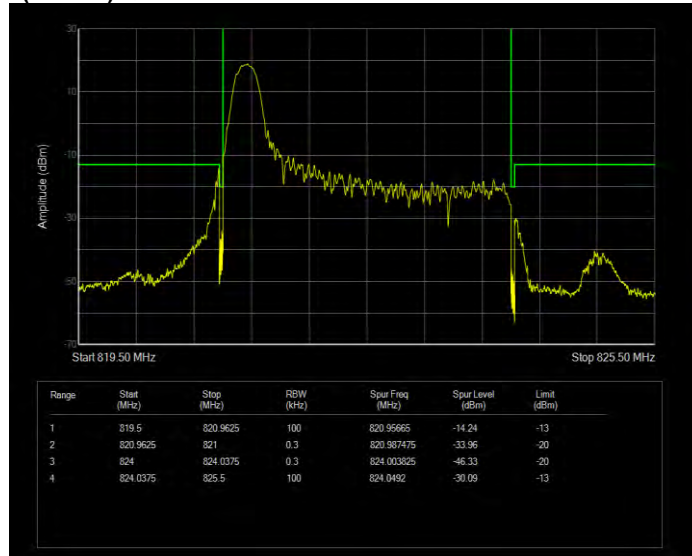

Band26(814-824) QPSK BW=3MHz Channel=26775 RB Size=1 Position=#Max Extended

Band26(814-824) QPSK BW=3MHz Channel=26775 RB Size=1 Position=#0 Normal