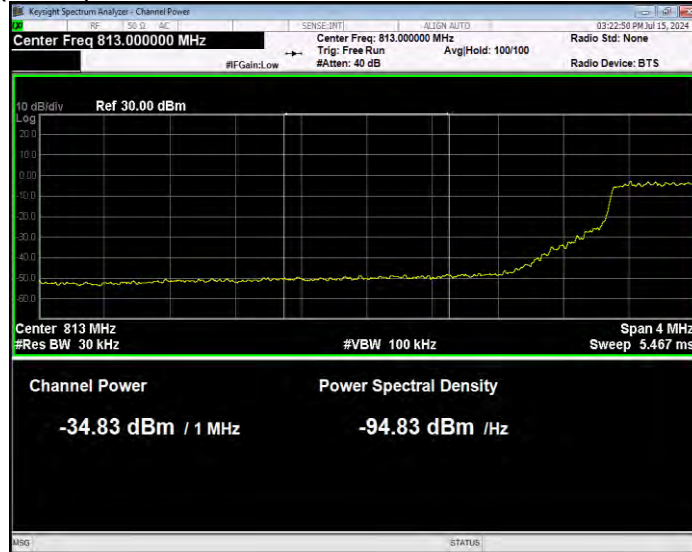

Band26(814-824) QPSK BW=10MHz Channel=26740 RB Size=50 Position=#0 Extended