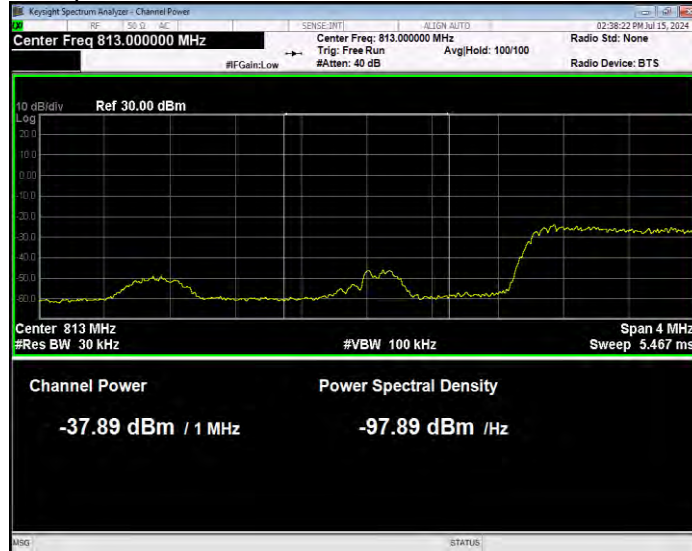

Band26(814-824) 16QAM BW=3MHz Channel=26705 RB Size=1 Position=#Max Normal

Band26(814-824) 16QAM BW=3MHz Channel=26705 RB Size=1 Position=#Max Extended