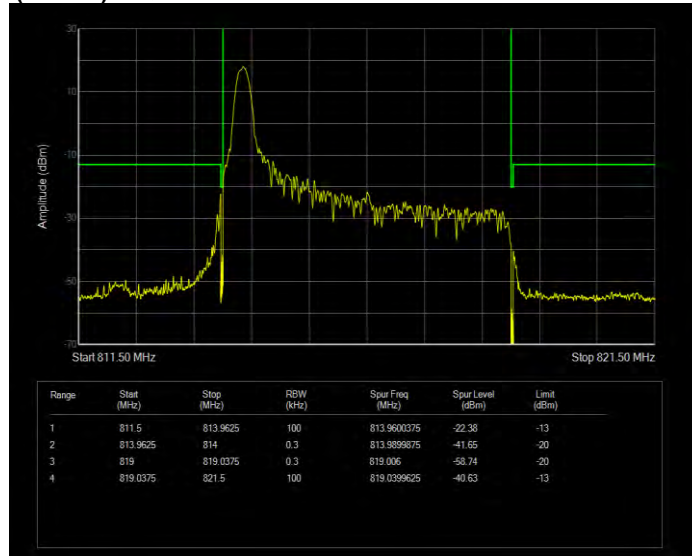

Band26(814-824) 16QAM BW=5MHz Channel=26715 RB Size=1 Position=#Max Extended

Band26(814-824) 16QAM BW=5MHz Channel=26715 RB Size=1 Position=#0 Normal