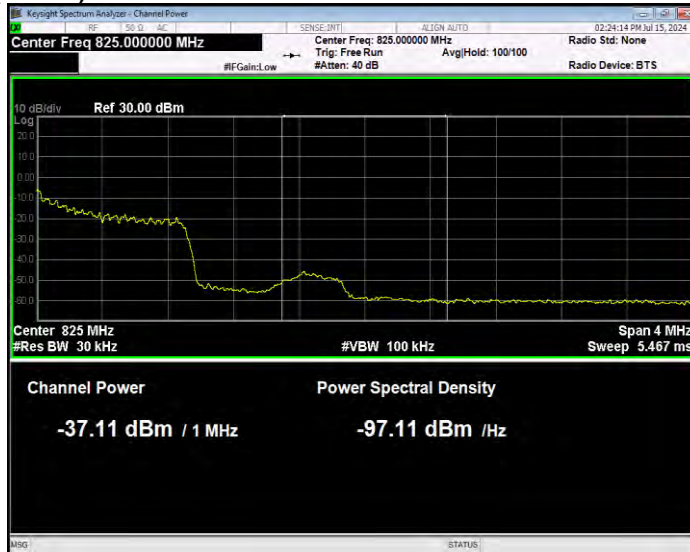

Band26(814-824) 16QAM BW=1.4MHz Channel=26783 RB Size=1 Position=#0 Normal

Band26(814-824) 16QAM BW=1.4MHz Channel=26783 RB Size=1 Position=#0 Extended