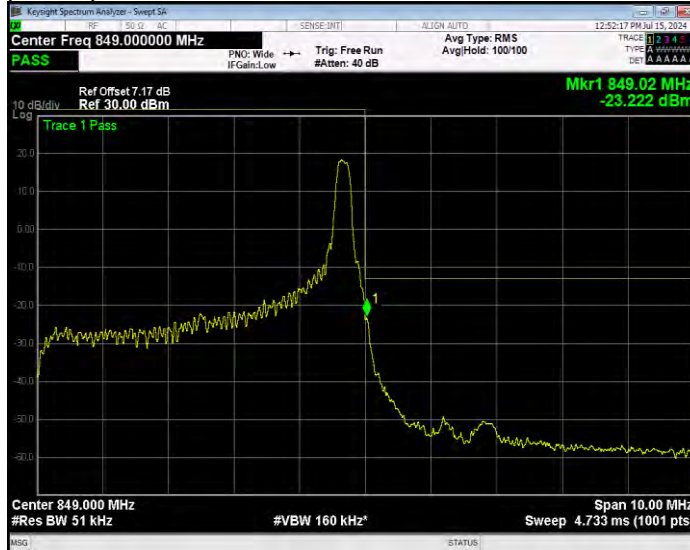

Band26(824-849) QPSK BW=5MHz Channel=27015 RB Size=1 Position=#Max Normal