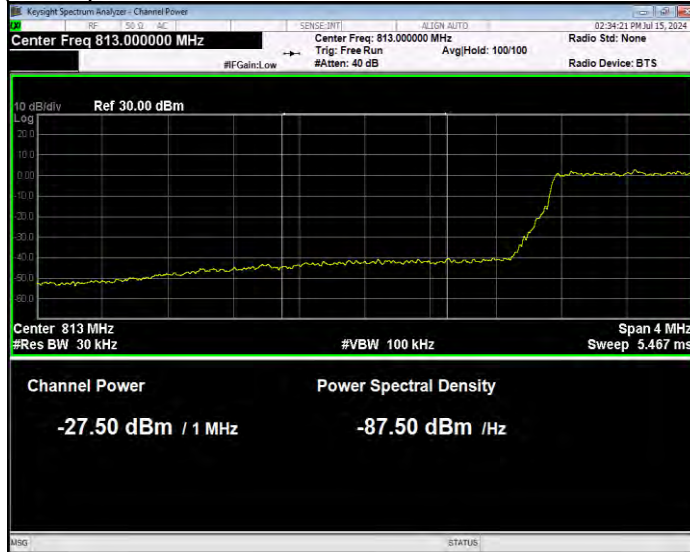

Band26(814-824) QPSK BW=3MHz Channel=26705 RB Size=15 Position=#0 Extended