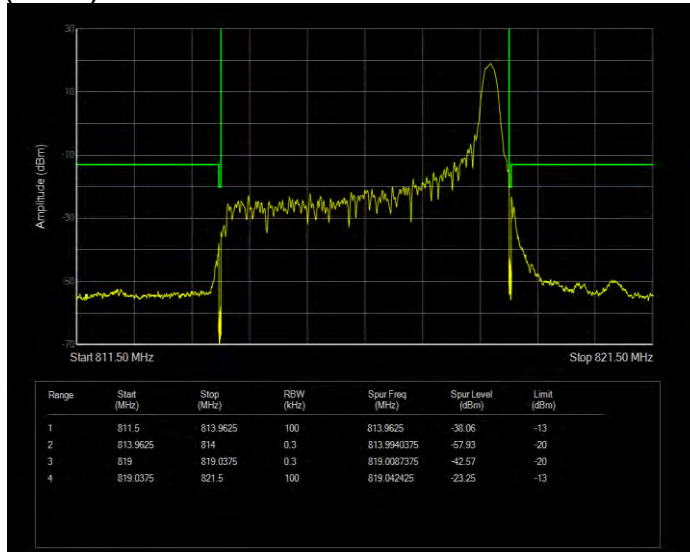

Band26(814-824) QPSK BW=5MHz Channel=26715 RB Size=1 Position=#Max Normal