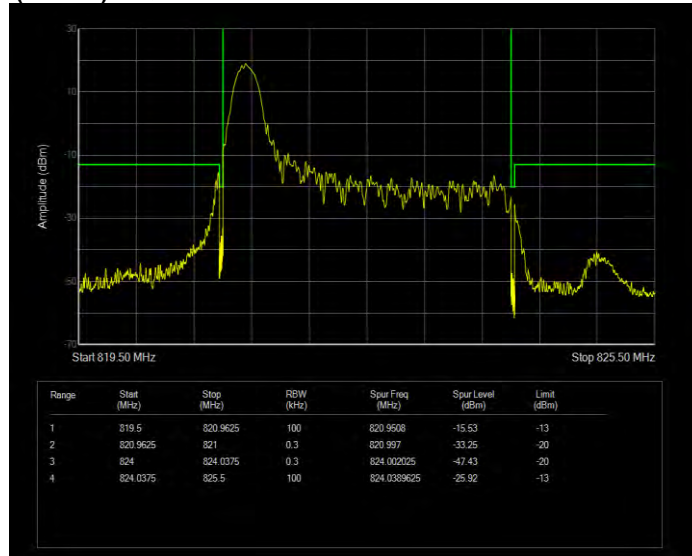

Band26(814-824) 16QAM BW=3MHz Channel=26775 RB Size=1 Position=#Max Extended

Band26(814-824) 16QAM BW=3MHz Channel=26775 RB Size=1 Position=#0 Normal