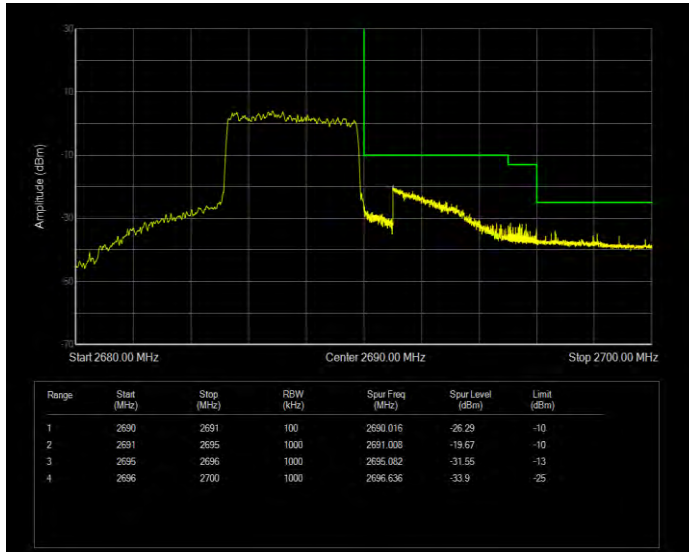

Band41 QPSK BW=5MHz Channel=41565 RB Size=25 Position=#0