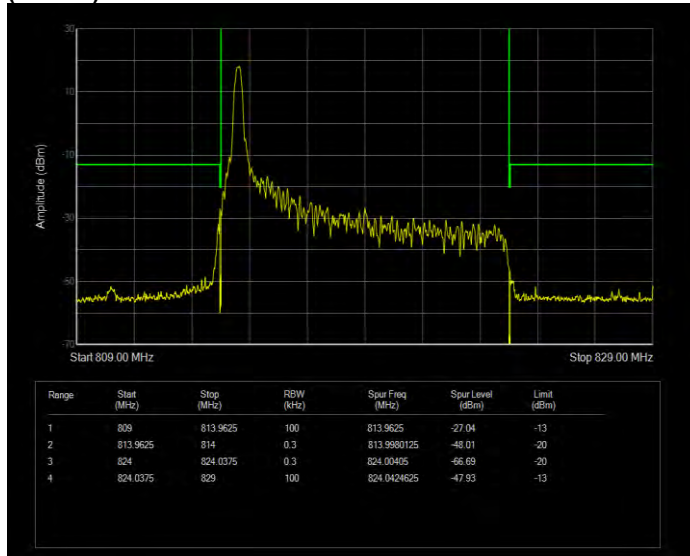

Band26(814-824) 16QAM BW=10MHz Channel=26740 RB Size=1 Position=#Max Extended

Band26(814-824) 16QAM BW=10MHz Channel=26740 RB Size=1 Position=#0 Normal