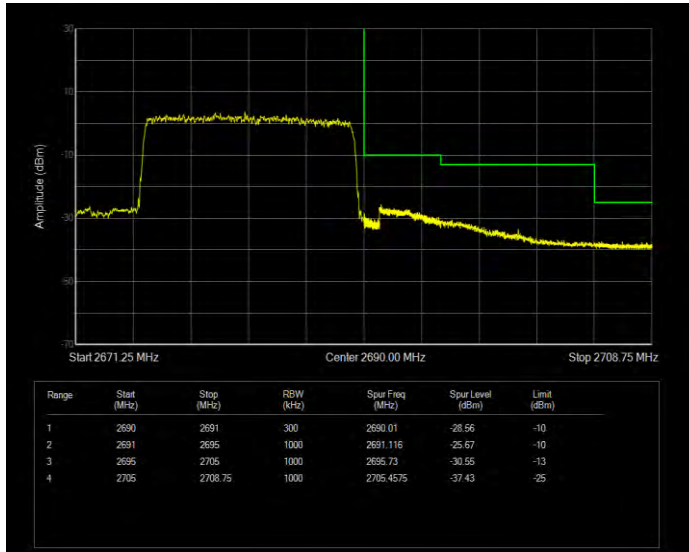

Band41 16QAM BW=15MHz Channel=41515 RB Size=75 Position=#0