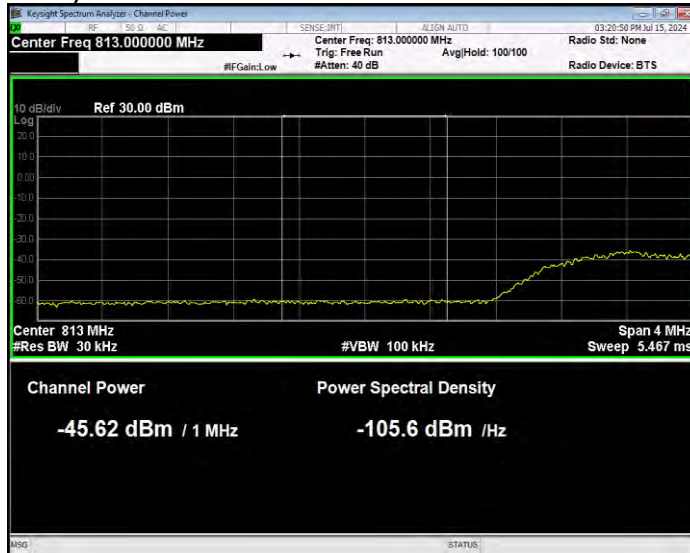

Band26(814-824) QPSK BW=10MHz Channel=26740 RB Size=1 Position=#Max Normal

Band26(814-824) QPSK BW=10MHz Channel=26740 RB Size=1 Position=#Max Extended