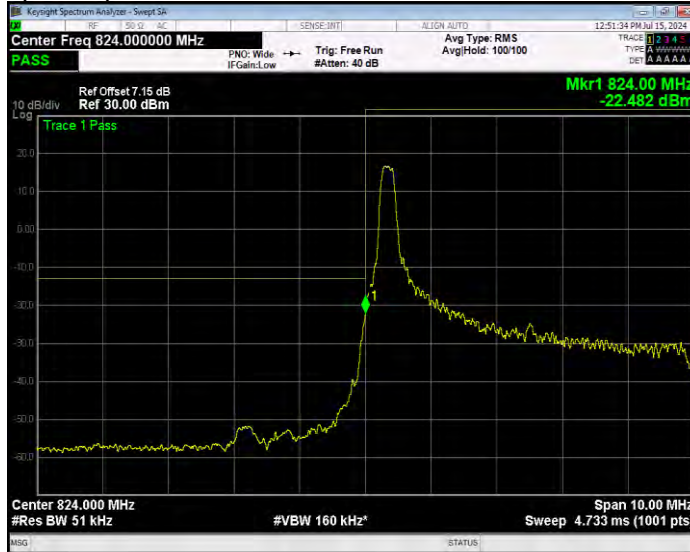

Band26(824-849) QPSK BW=5MHz Channel=26815 RB Size=1 Position=#0 Normal