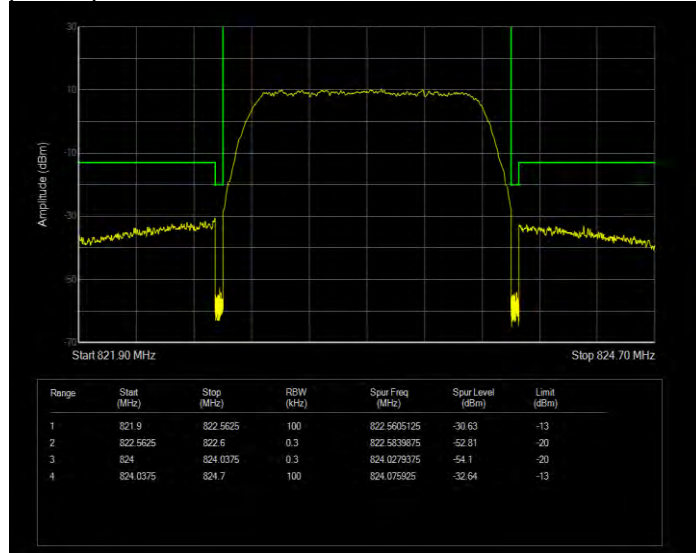

Band26(814-824) 16QAM BW=10MHz Channel=26740 RB Size=1 Position=#0 Extended

Band26(814-824) 16QAM BW=1.4MHz Channel=26783 RB Size=6 Position=#0 Normal