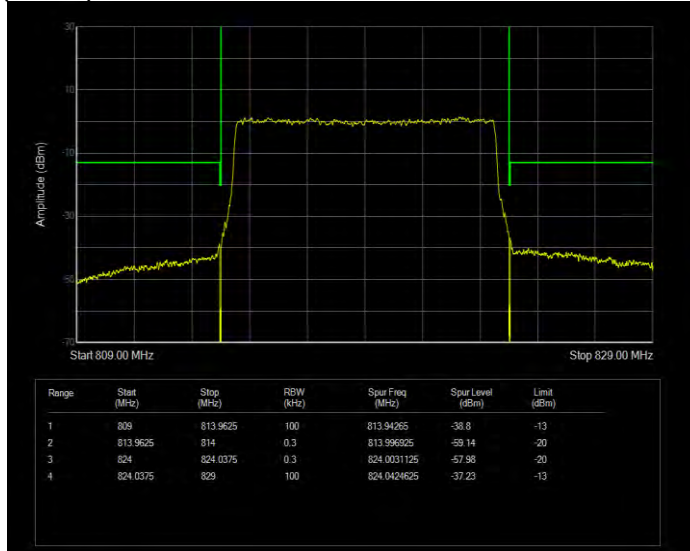

Band26(814-824) 16QAM BW=10MHz Channel=26740 RB Size=1 Position=#0 Normal

Band26(814-824) 16QAM BW=10MHz Channel=26740 RB Size=1 Position=#Max Extended

Band26(814-824) 16QAM BW=10MHz Channel=26740 RB Size=1 Position=#Max Normal

Band26(814-824) 16QAM BW=10MHz Channel=26740 RB Size=50 Position=#0 Extended

Band26(814-824) 16QAM BW=10MHz Channel=26740 RB Size=50 Position=#0 Normal

Band26(814-824) 16QAM BW=3MHz Channel=26705 RB Size=1 Position=#0 Extended