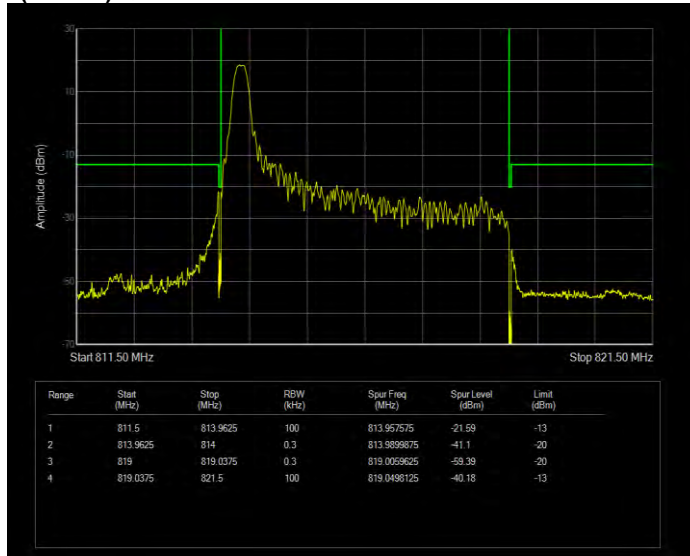

Band26(814-824) QPSK BW=5MHz Channel=26715 RB Size=1 Position=#Max Extended

Band26(814-824) QPSK BW=5MHz Channel=26715 RB Size=1 Position=#0 Normal