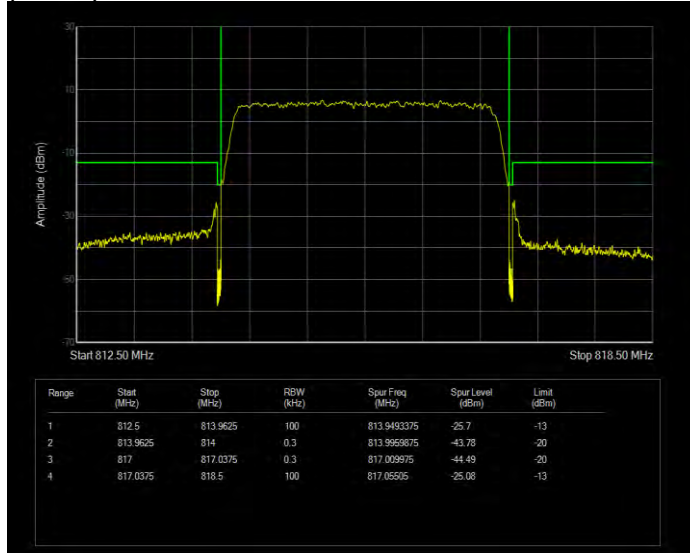

Band26(814-824) 16QAM BW=3MHz Channel=26775 RB Size=1 Position=#0 Extended

Band26(814-824) 16QAM BW=3MHz Channel=26705 RB Size=15 Position=#0 Normal