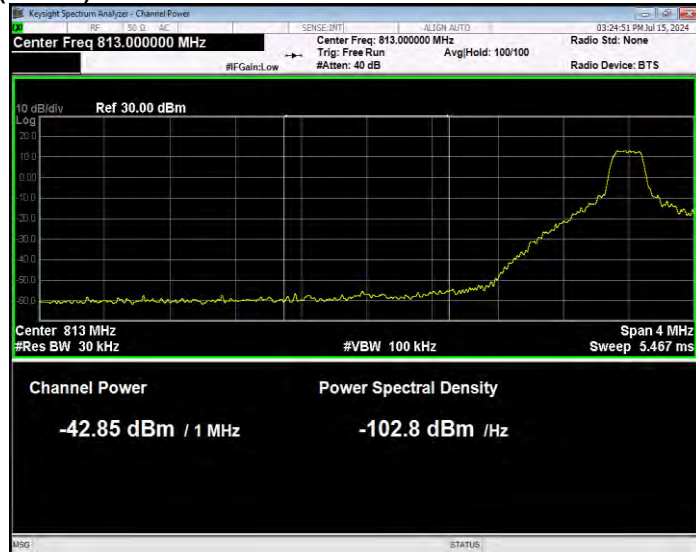

Band26(814-824) 16QAM BW=10MHz Channel=26740 RB Size=1 Position=#0 Normal

Band26(814-824) 16QAM BW=10MHz Channel=26740 RB Size=1 Position=#0 Extended