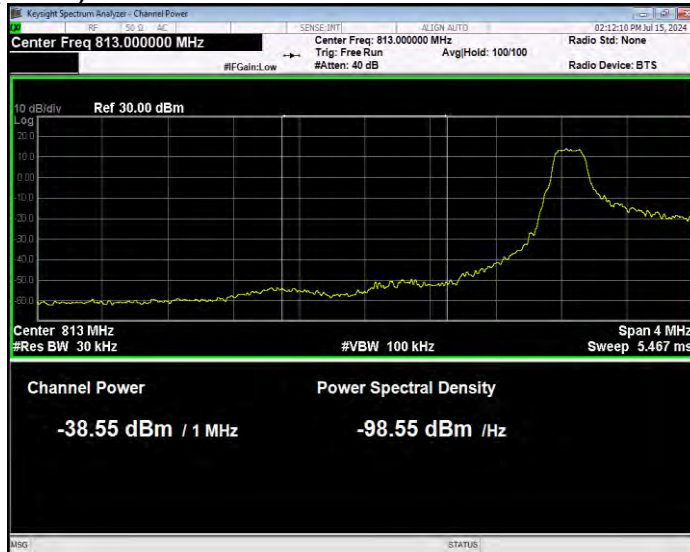

Band26(814-824) 16QAM BW=1.4MHz Channel=26697 RB Size=1 Position=#0 Normal

Band26(814-824) 16QAM BW=1.4MHz Channel=26697 RB Size=1 Position=#0 Extended