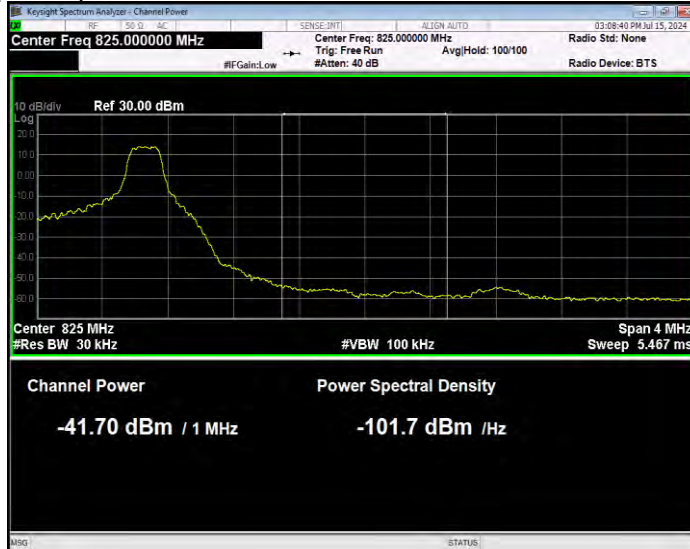

Band26(814-824) QPSK BW=5MHz Channel=26765 RB Size=1 Position=#Max Normal

Band26(814-824) QPSK BW=5MHz Channel=26765 RB Size=1 Position=#Max Extended