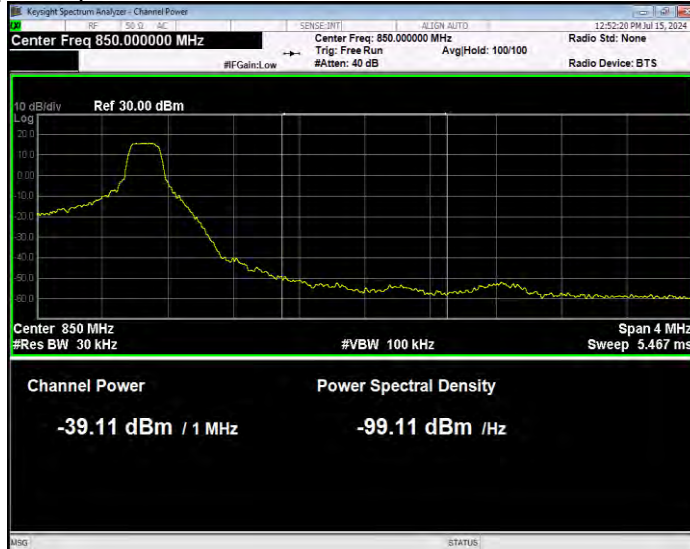

Band26(824-849) QPSK BW=5MHz Channel=27015 RB Size=1 Position=#Max Extended