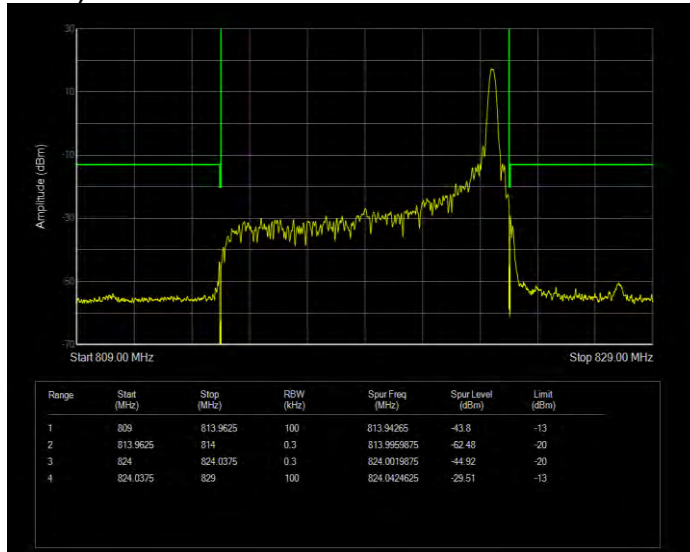

Band26(814-824) 16QAM BW=10MHz Channel=26740 RB Size=1 Position=#Max Normal