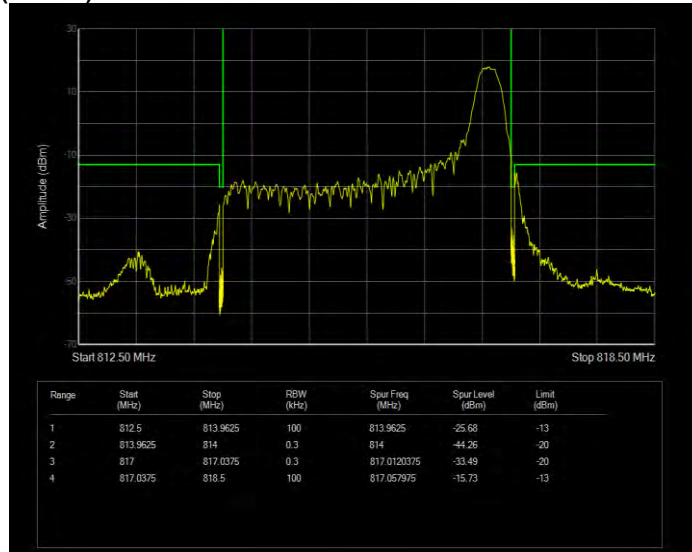

Band26(814-824) 16QAM BW=3MHz Channel=26705 RB Size=15 Position=#0 Extended

Band26(814-824) 16QAM BW=3MHz Channel=26705 RB Size=1 Position=#Max Normal