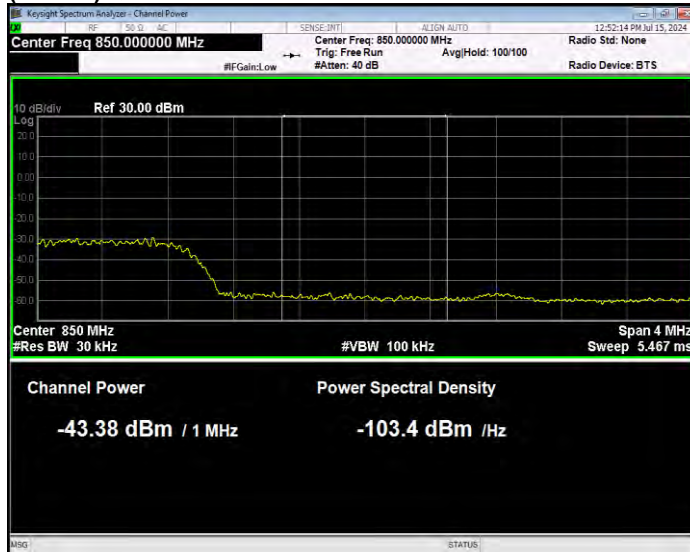

Band26(824-849) QPSK BW=5MHz Channel=27015 RB Size=1 Position=#0 Extended