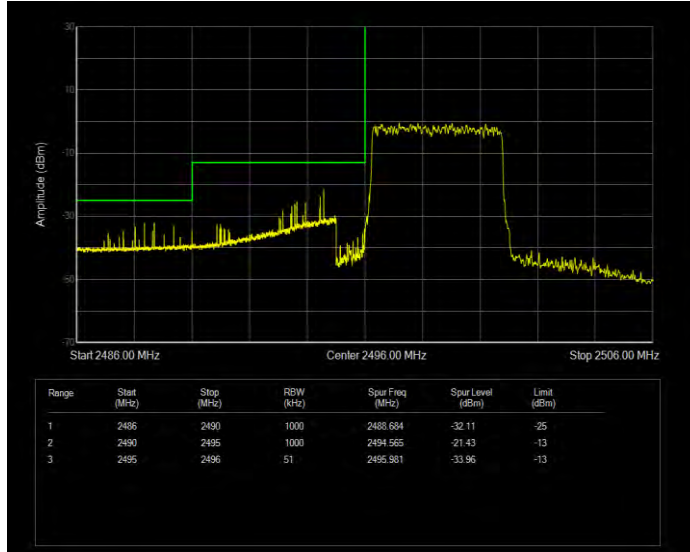

Band41 16QAM BW=5MHz Channel=39675 RB Size=25 Position=#0