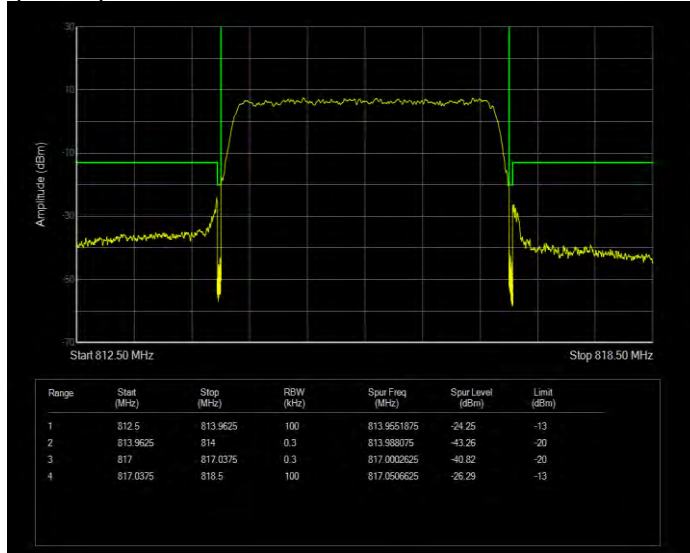

Band26(814-824) QPSK BW=3MHz Channel=26705 RB Size=15 Position=#0 Normal