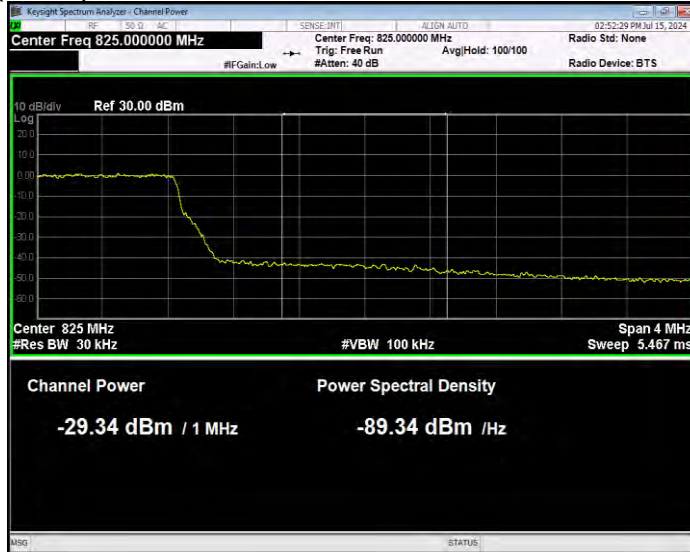

Band26(814-824) 16QAM BW=3MHz Channel=26775 RB Size=15 Position=#0 Normal

Band26(814-824) 16QAM BW=3MHz Channel=26775 RB Size=15 Position=#0 Extended