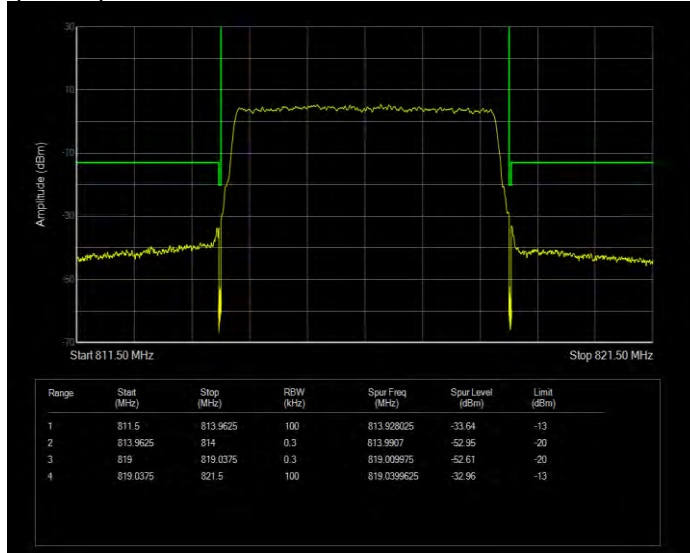

Band26(814-824) QPSK BW=5MHz Channel=26715 RB Size=25 Position=#0 Normal