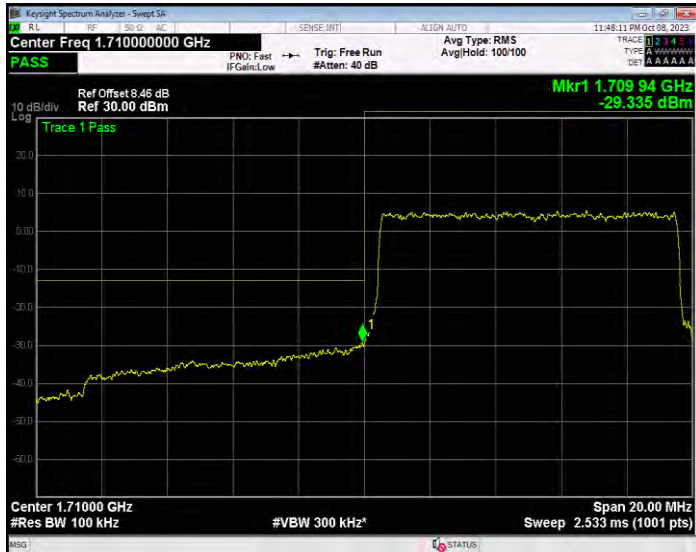

Band66 QPSK BW=10MHz Channel=132022 RB Size=50 Position=#0