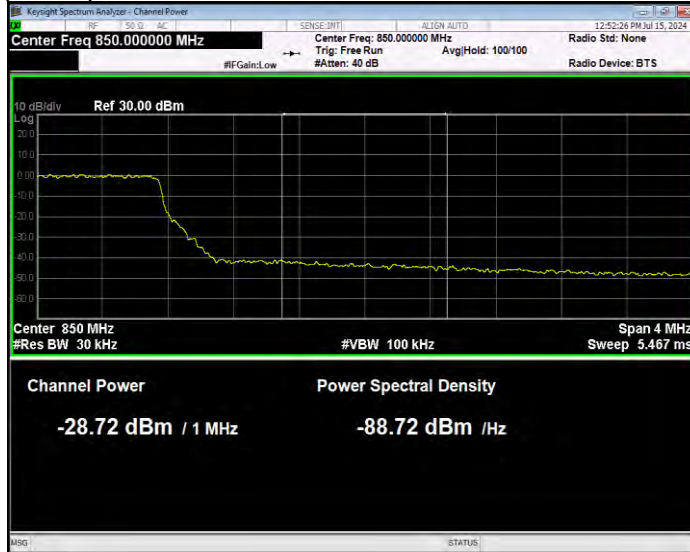

Band26(824-849) QPSK BW=5MHz Channel=27015 RB Size=25 Position=#0 Extended