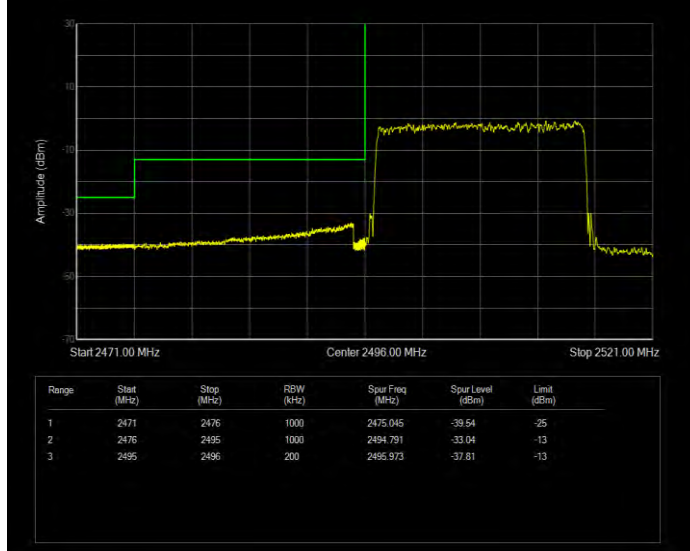

Band41 16QAM BW=10MHz Channel=41540 RB Size=50 Position=#0

Band41 16QAM BW=15MHz Channel=39725 RB Size=75 Position=#0

Band41 16QAM BW=15MHz Channel=41515 RB Size=75 Position=#0

Band41 16QAM BW=20MHz Channel=39750 RB Size=100 Position=#0