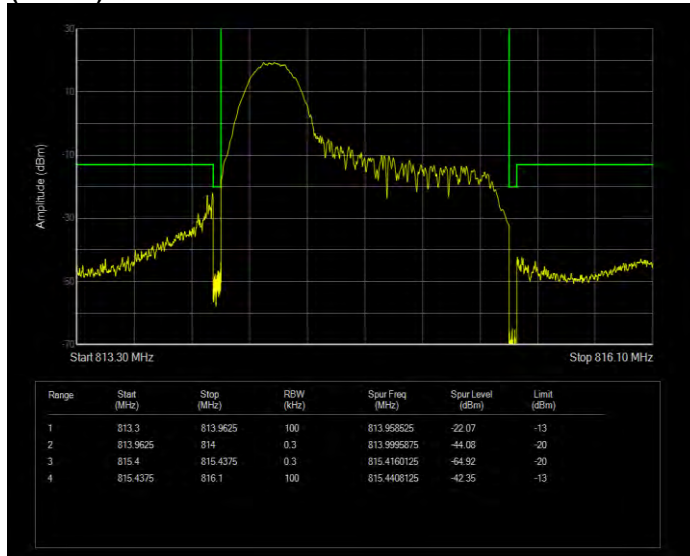

Band26(814-824) QPSK BW=1.4MHz Channel=26697 RB Size=1 Position=#Max Extended

Band26(814-824) QPSK BW=1.4MHz Channel=26697 RB Size=1 Position=#0 Normal