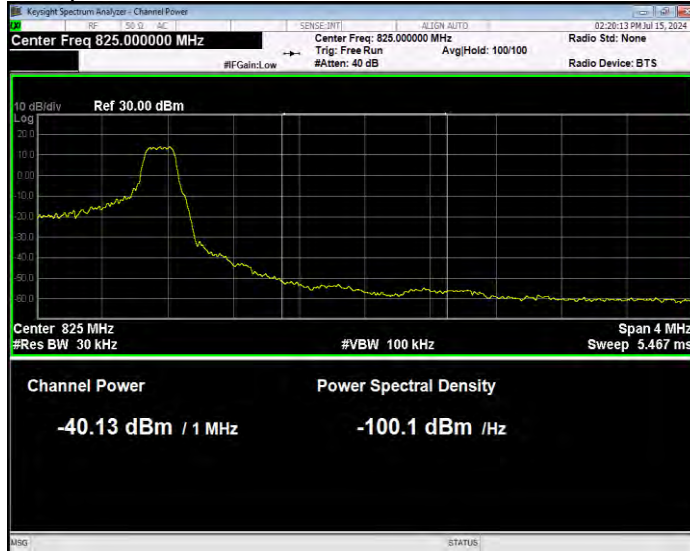

Band26(814-824) QPSK BW=1.4MHz Channel=26783 RB Size=1 Position=#Max Normal

Band26(814-824) QPSK BW=1.4MHz Channel=26783 RB Size=1 Position=#Max Extended