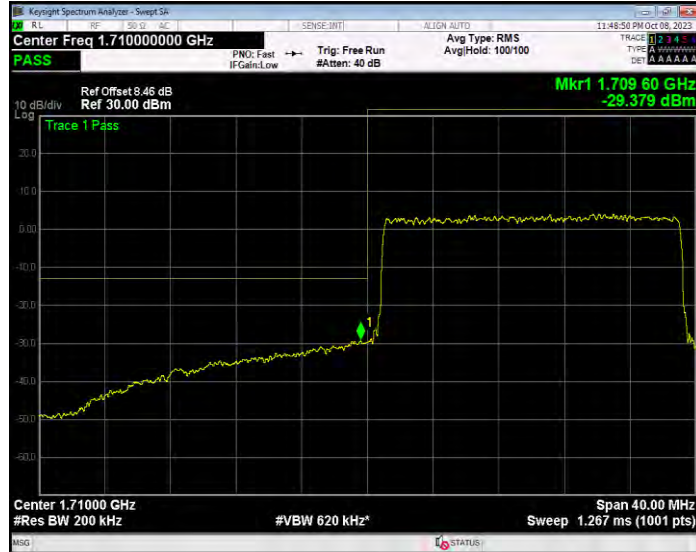

Band66 16QAM BW=20MHz Channel=132072 RB Size=100 Position=#0