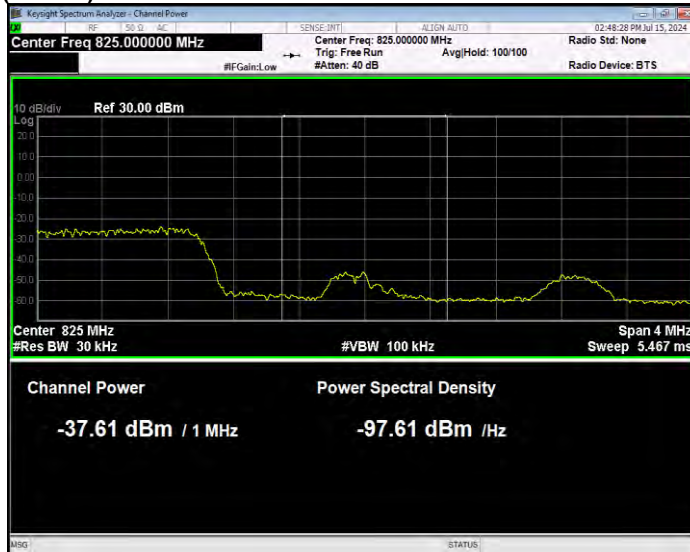

Band26(814-824) 16QAM BW=3MHz Channel=26775 RB Size=1 Position=#0 Normal

Band26(814-824) 16QAM BW=3MHz Channel=26775 RB Size=1 Position=#0 Extended