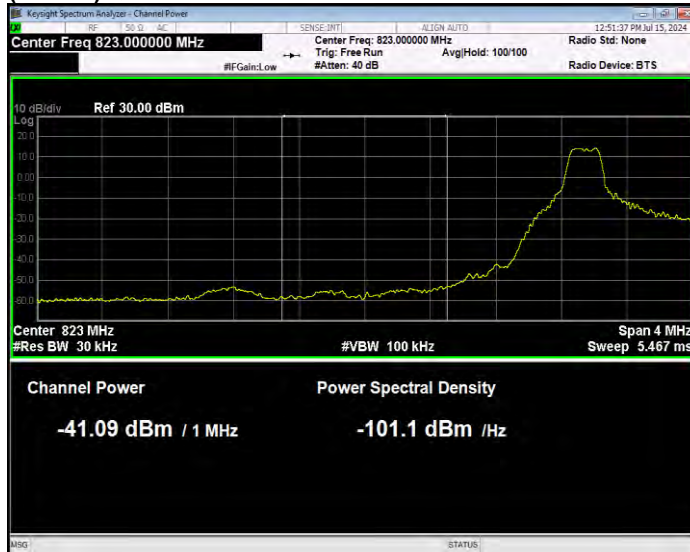

Band26(824-849) QPSK BW=5MHz Channel=26815 RB Size=1 Position=#0 Extended