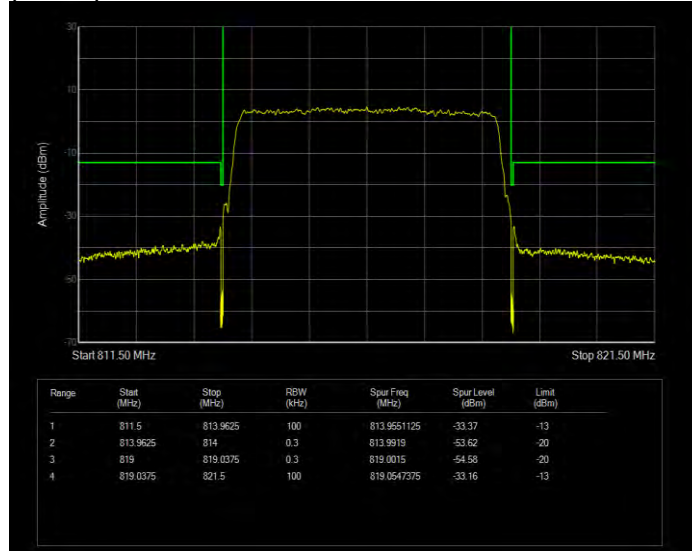

Band26(814-824) 16QAM BW=5MHz Channel=26765 RB Size=1 Position=#0 Extended

Band26(814-824) 16QAM BW=5MHz Channel=26715 RB Size=25 Position=#0 Normal