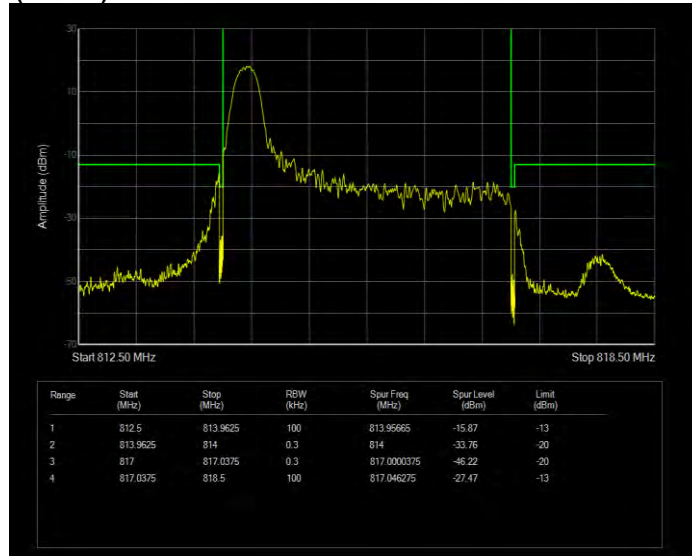

Band26(814-824) 16QAM BW=3MHz Channel=26705 RB Size=1 Position=#Max Extended

Band26(814-824) 16QAM BW=3MHz Channel=26705 RB Size=1 Position=#0 Normal