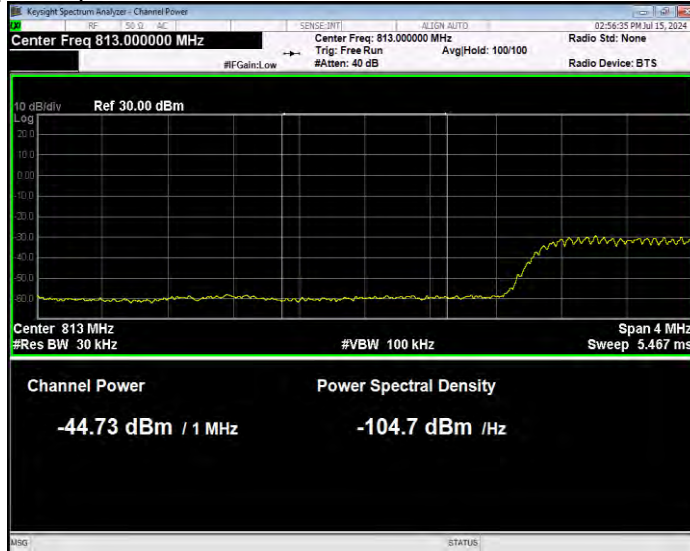

Band26(814-824) QPSK BW=5MHz Channel=26715 RB Size=1 Position=#Max Normal

Band26(814-824) QPSK BW=5MHz Channel=26715 RB Size=1 Position=#Max Extended