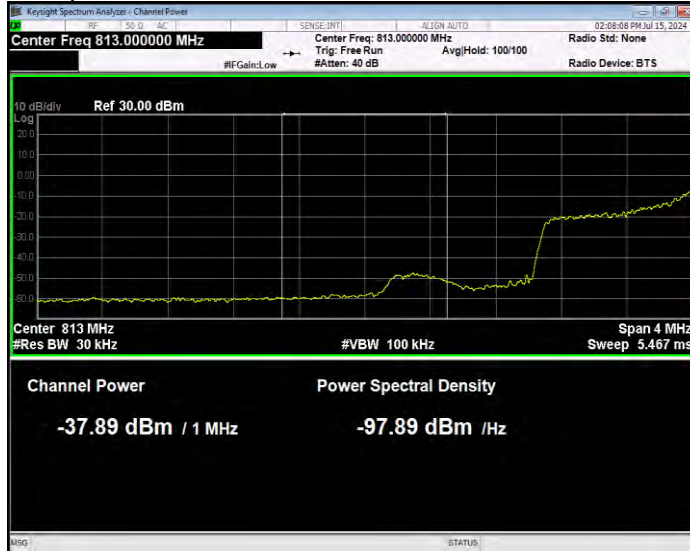

Band26(814-824) QPSK BW=1.4MHz Channel=26697 RB Size=1 Position=#Max Normal

Band26(814-824) QPSK BW=1.4MHz Channel=26697 RB Size=1 Position=#Max Extended