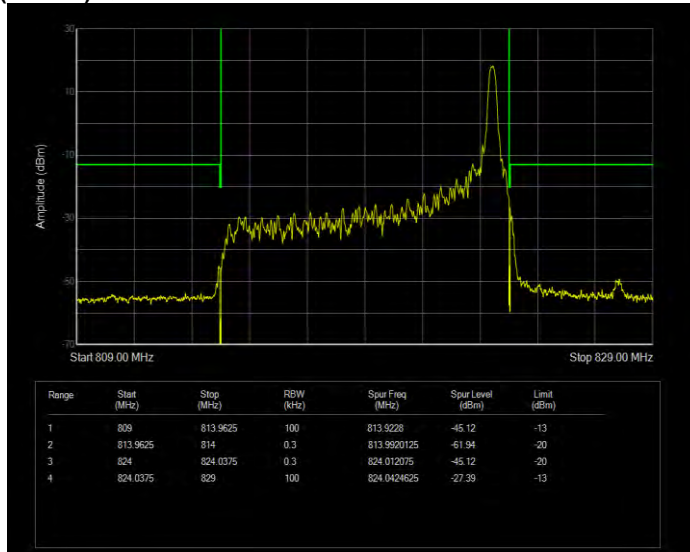

Band26(814-824) QPSK BW=10MHz Channel=26740 RB Size=1 Position=#Max Normal