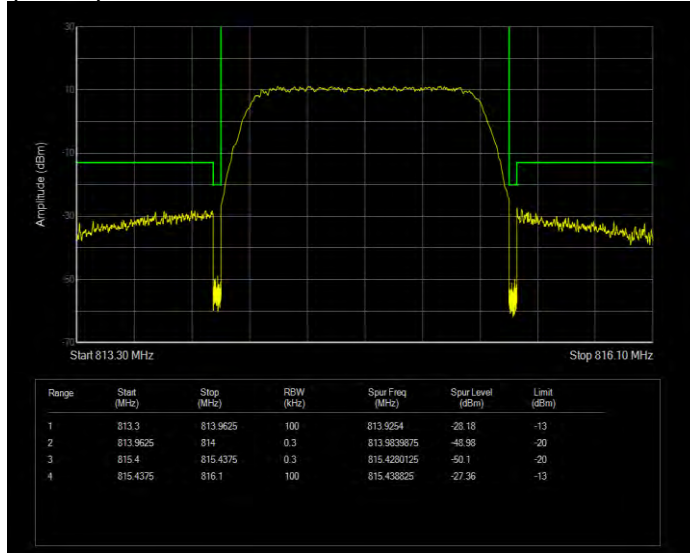

Band26(814-824) QPSK BW=1.4MHz Channel=26697 RB Size=6 Position=#0 Normal