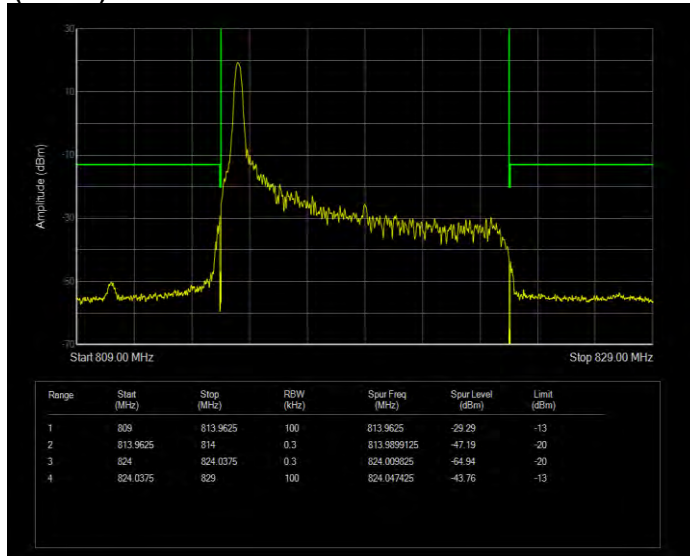

Band26(814-824) QPSK BW=10MHz Channel=26740 RB Size=1 Position=#Max Extended

Band26(814-824) QPSK BW=10MHz Channel=26740 RB Size=1 Position=#0 Normal