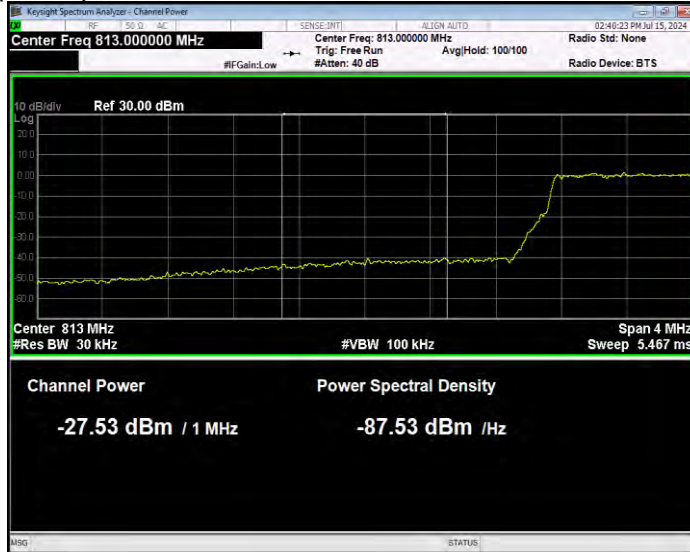

Band26(814-824) 16QAM BW=3MHz Channel=26705 RB Size=15 Position=#0 Normal

Band26(814-824) 16QAM BW=3MHz Channel=26705 RB Size=15 Position=#0 Extended