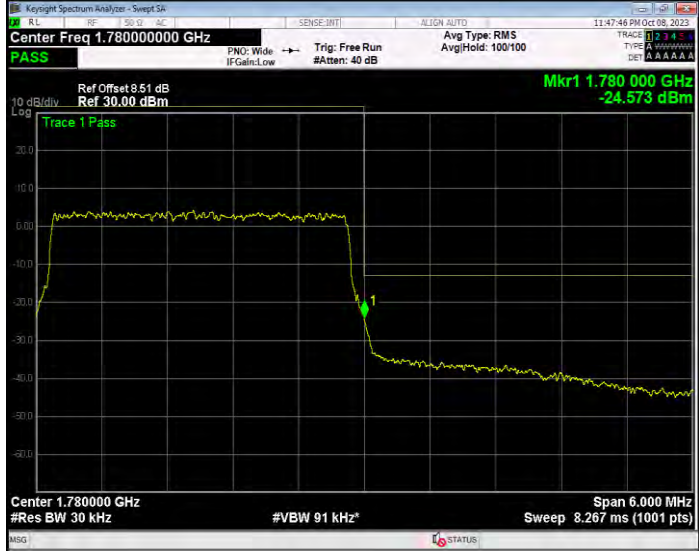

Band66 16QAM BW=3MHz Channel=132657 RB Size=15 Position=#0