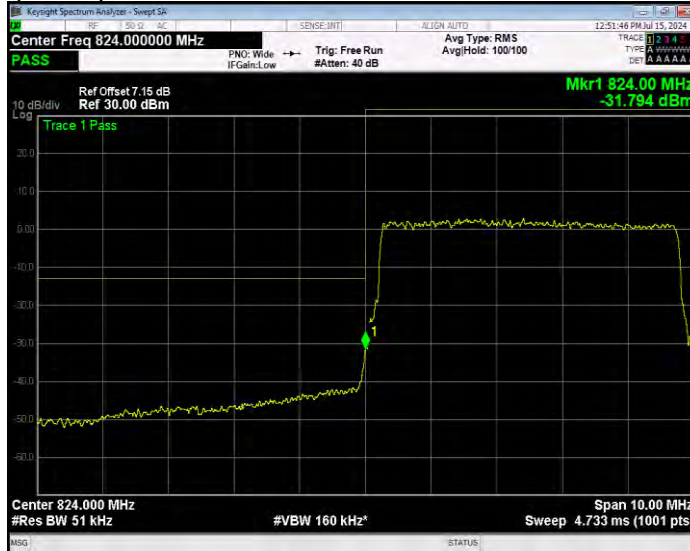

Band26(824-849) QPSK BW=5MHz Channel=26815 RB Size=25 Position=#0 Normal