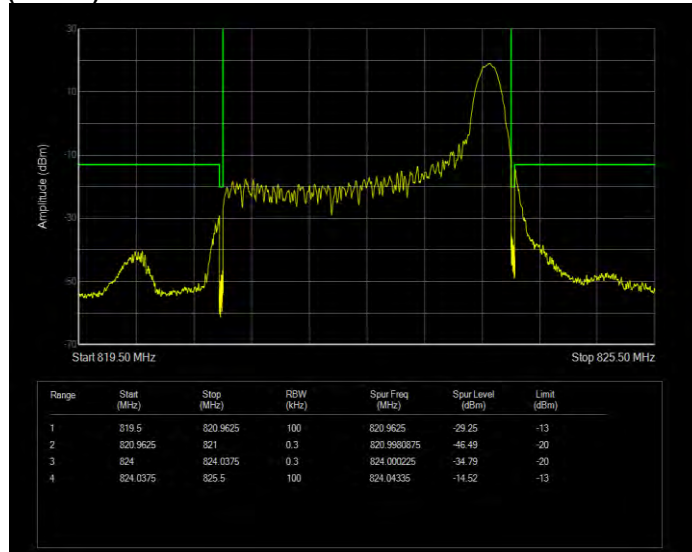

Band26(814-824) QPSK BW=3MHz Channel=26775 RB Size=1 Position=#Max Normal