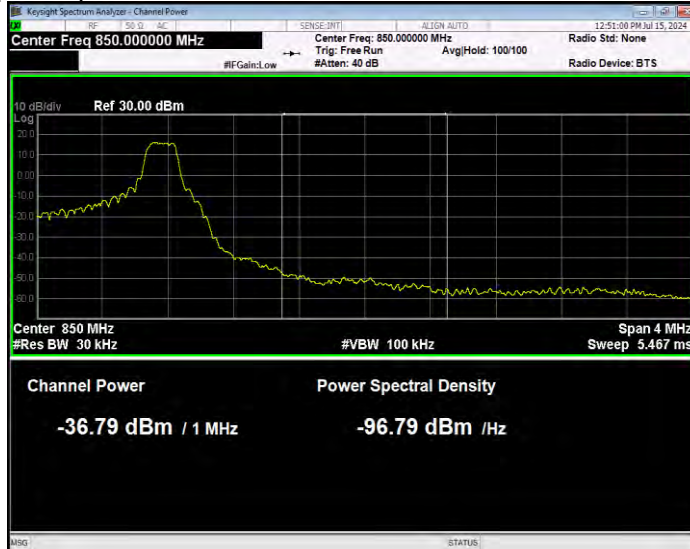

Band26(824-849) QPSK BW=3MHz Channel=27025 RB Size=1 Position=#Max Extended