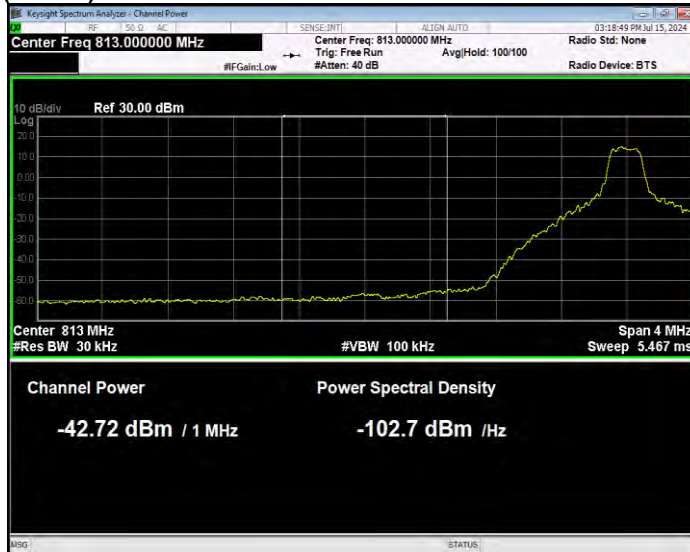

Band26(814-824) QPSK BW=10MHz Channel=26740 RB Size=1 Position=#0 Normal

Band26(814-824) QPSK BW=10MHz Channel=26740 RB Size=1 Position=#0 Extended