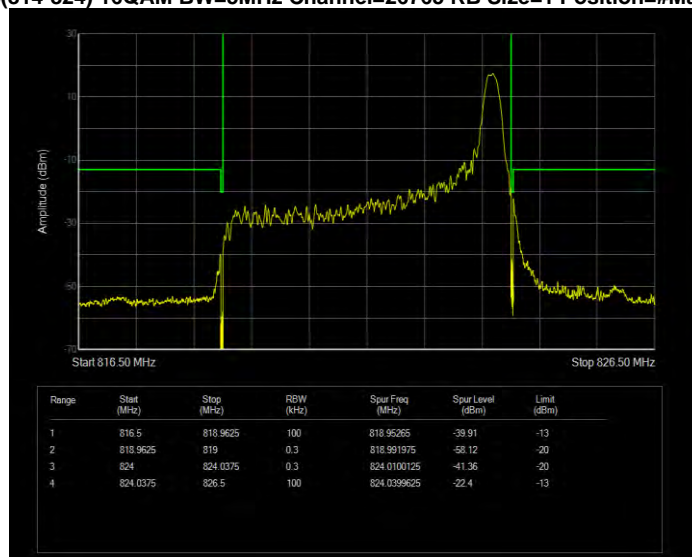

Band26(814-824) 16QAM BW=5MHz Channel=26765 RB Size=1 Position=#Max Normal