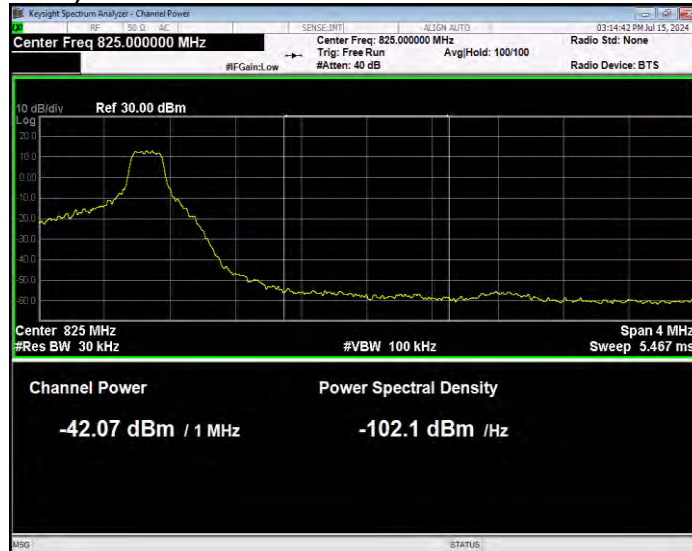

Band26(814-824) 16QAM BW=5MHz Channel=26765 RB Size=1 Position=#Max Normal

Band26(814-824) 16QAM BW=5MHz Channel=26765 RB Size=1 Position=#Max Extended