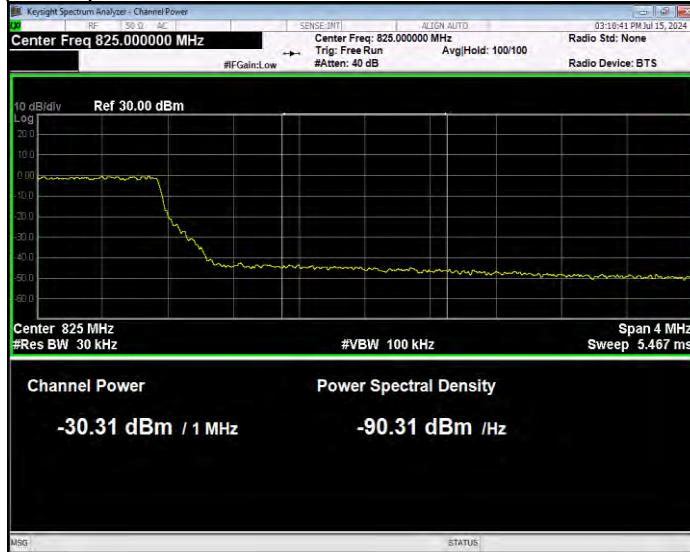

Band26(814-824) QPSK BW=5MHz Channel=26765 RB Size=25 Position=#0 Extended