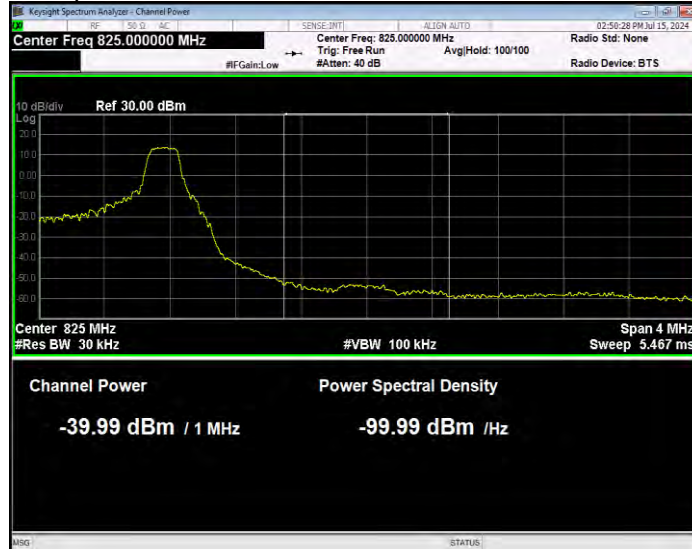

Band26(814-824) 16QAM BW=3MHz Channel=26775 RB Size=1 Position=#Max Normal

Band26(814-824) 16QAM BW=3MHz Channel=26775 RB Size=1 Position=#Max Extended