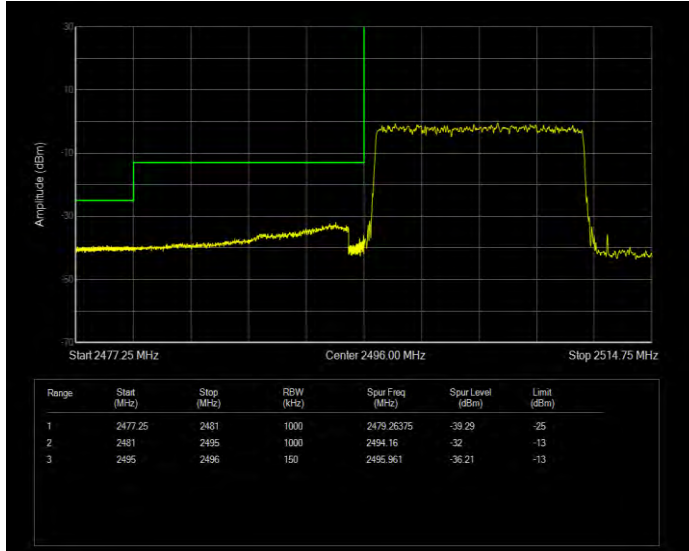

Band41 16QAM BW=15MHz Channel=39725 RB Size=75 Position=#0