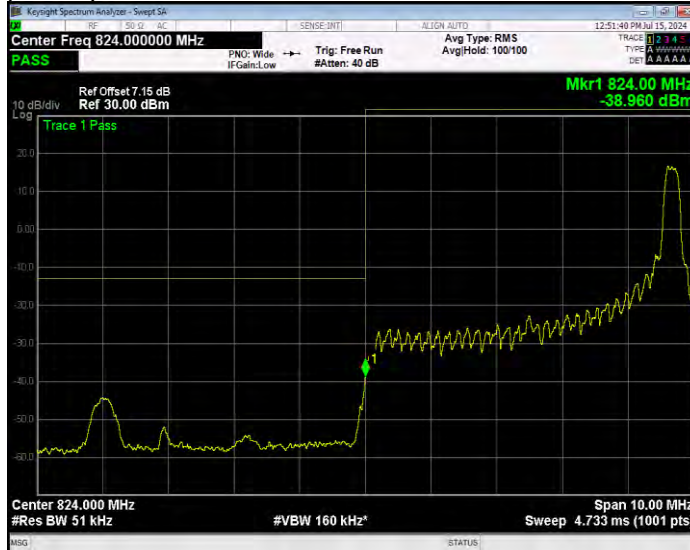

Band26(824-849) QPSK BW=5MHz Channel=26815 RB Size=1 Position=#Max Normal