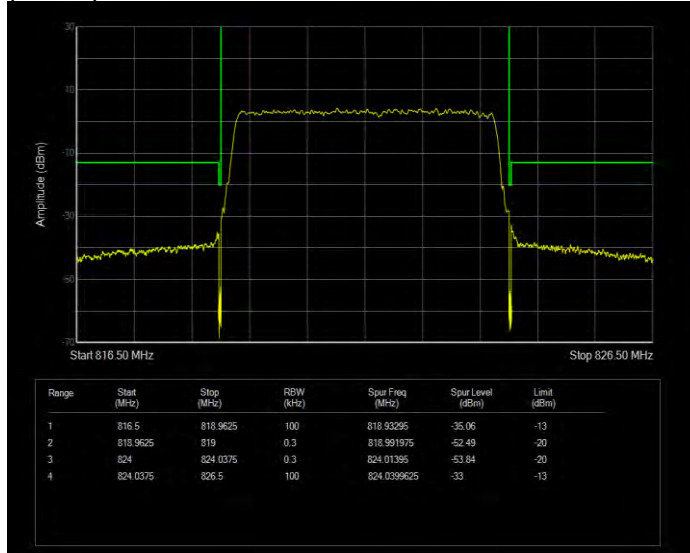

Band26(814-824) 16QAM BW=5MHz Channel=26765 RB Size=25 Position=#0 Normal