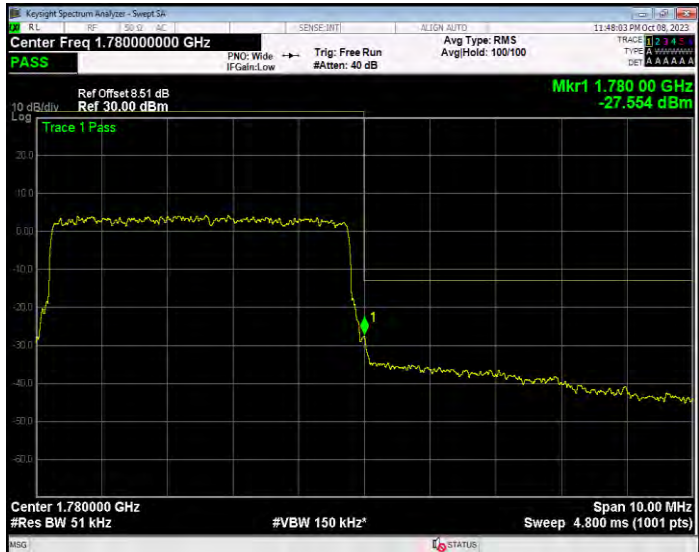

Band66 16QAM BW=5MHz Channel=132647 RB Size=25 Position=#0