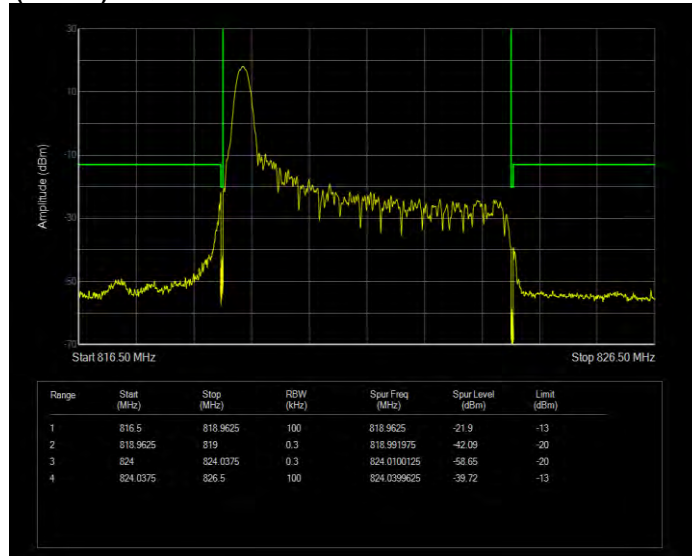

Band26(814-824) 16QAM BW=5MHz Channel=26765 RB Size=1 Position=#Max Extended

Band26(814-824) 16QAM BW=5MHz Channel=26765 RB Size=1 Position=#0 Normal