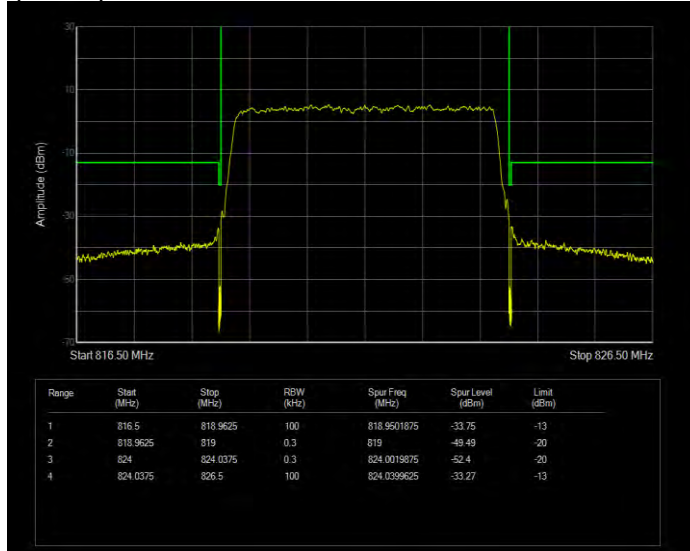

Band26(814-824) QPSK BW=5MHz Channel=26765 RB Size=25 Position=#0 Normal