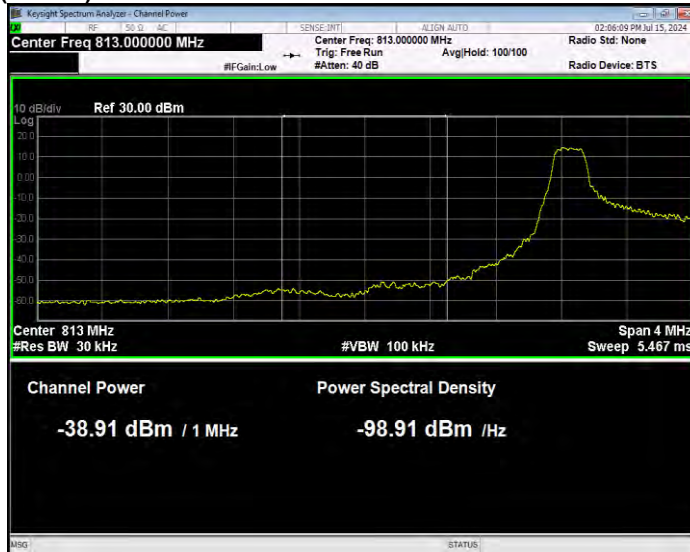

Band26(814-824) QPSK BW=1.4MHz Channel=26697 RB Size=1 Position=#0 Normal

Band26(814-824) QPSK BW=1.4MHz Channel=26697 RB Size=1 Position=#0 Extended