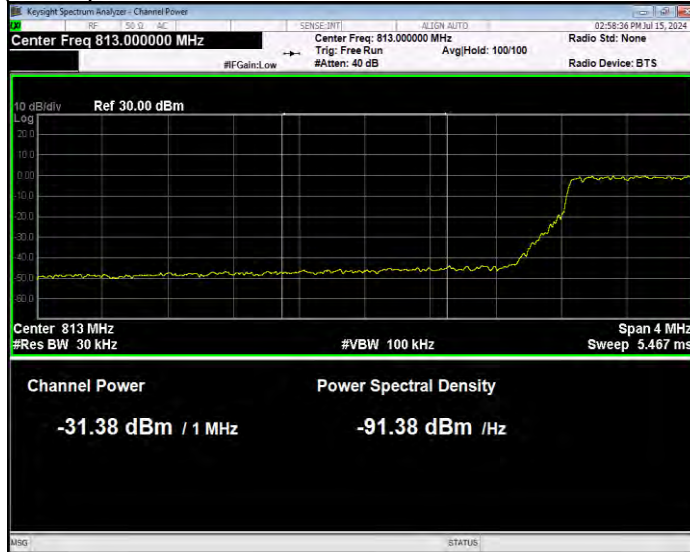

Band26(814-824) QPSK BW=5MHz Channel=26715 RB Size=25 Position=#0 Extended