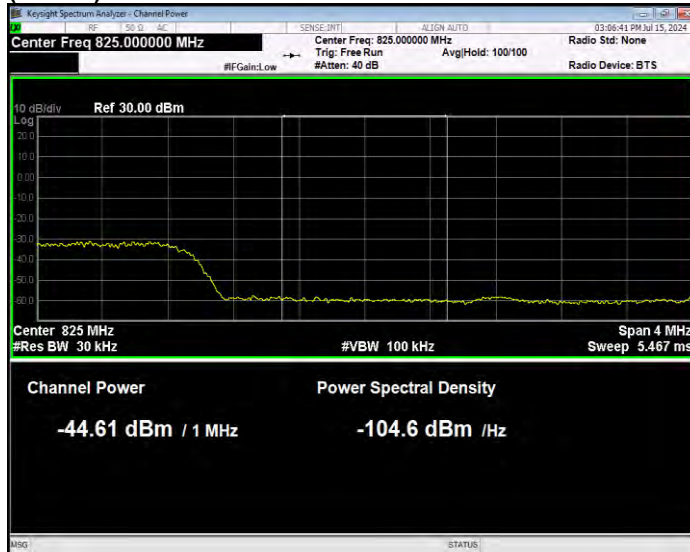

Band26(814-824) QPSK BW=5MHz Channel=26765 RB Size=1 Position=#0 Normal

Band26(814-824) QPSK BW=5MHz Channel=26765 RB Size=1 Position=#0 Extended