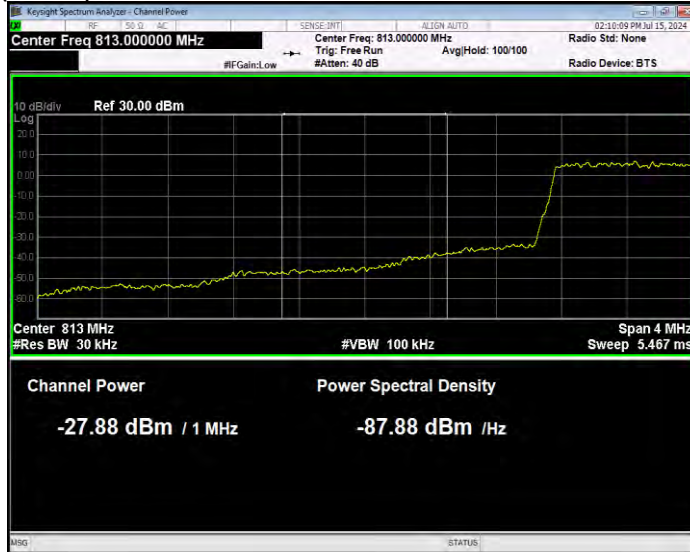

Band26(814-824) QPSK BW=1.4MHz Channel=26697 RB Size=6 Position=#0 Extended