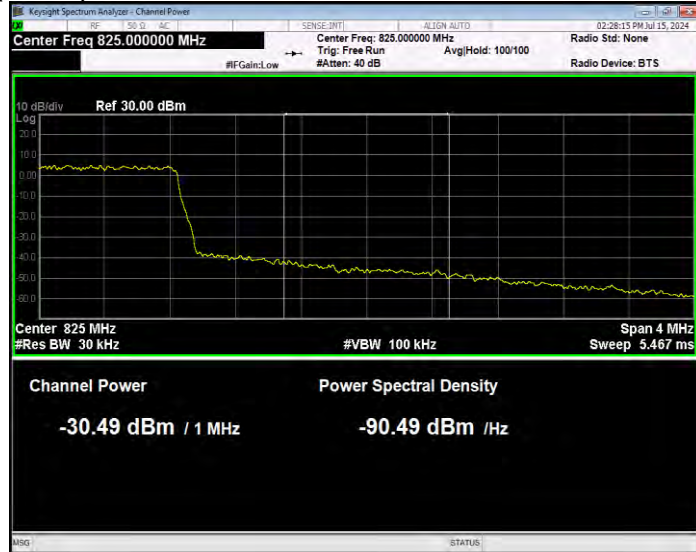

Band26(814-824) 16QAM BW=1.4MHz Channel=26783 RB Size=6 Position=#0 Normal

Band26(814-824) 16QAM BW=1.4MHz Channel=26783 RB Size=6 Position=#0 Extended