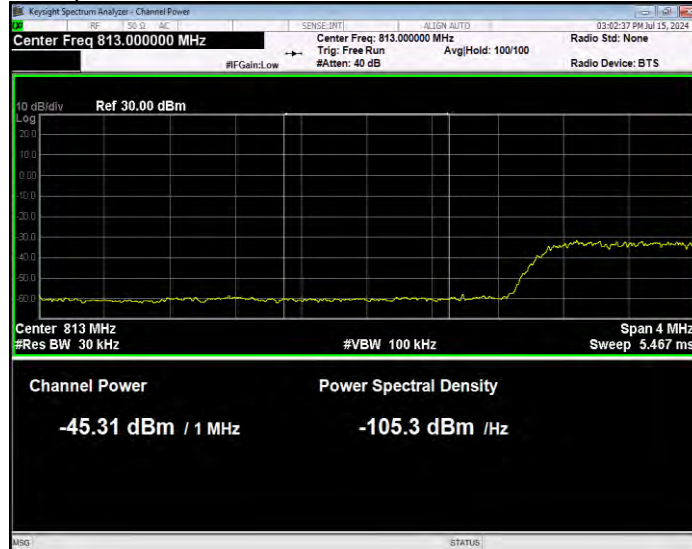

Band26(814-824) 16QAM BW=5MHz Channel=26715 RB Size=1 Position=#Max Normal

Band26(814-824) 16QAM BW=5MHz Channel=26715 RB Size=1 Position=#Max Extended