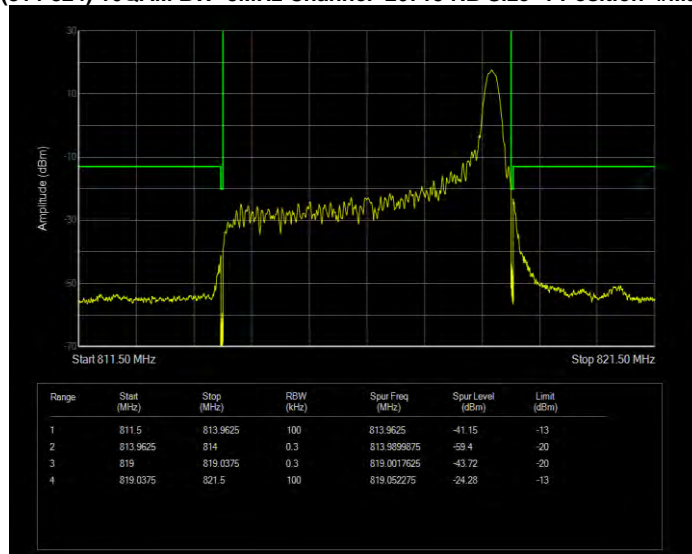

Band26(814-824) 16QAM BW=5MHz Channel=26715 RB Size=25 Position=#0 Extended

Band26(814-824) 16QAM BW=5MHz Channel=26715 RB Size=1 Position=#Max Normal