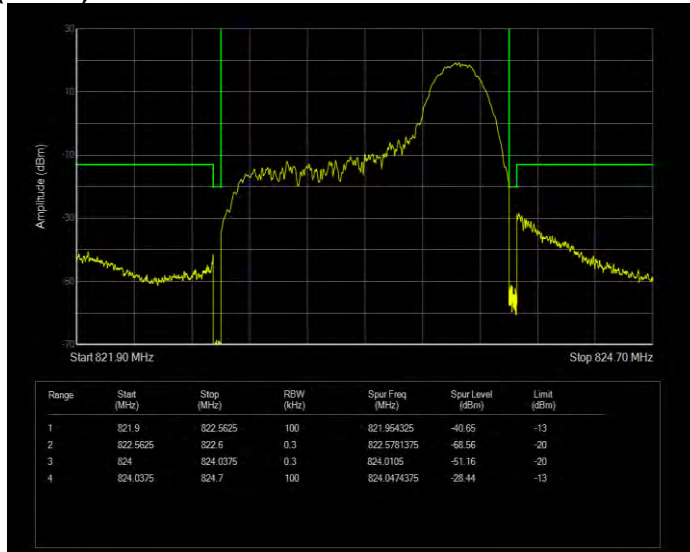

Band26(814-824) QPSK BW=1.4MHz Channel=26783 RB Size=1 Position=#Max Normal