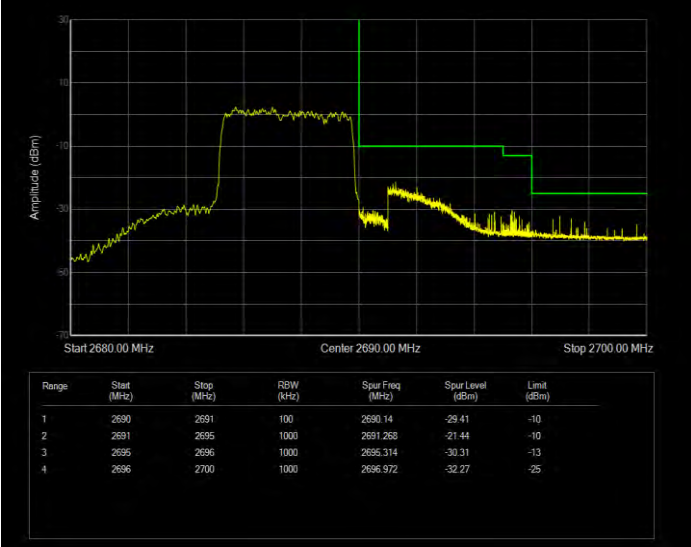

Band41 16QAM BW=5MHz Channel=41565 RB Size=25 Position=#0