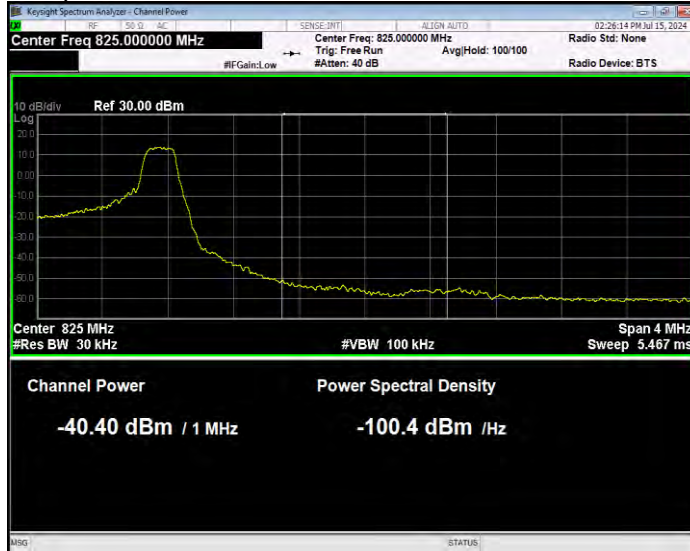

Band26(814-824) 16QAM BW=1.4MHz Channel=26783 RB Size=1 Position=#Max Normal

Band26(814-824) 16QAM BW=1.4MHz Channel=26783 RB Size=1 Position=#Max Extended