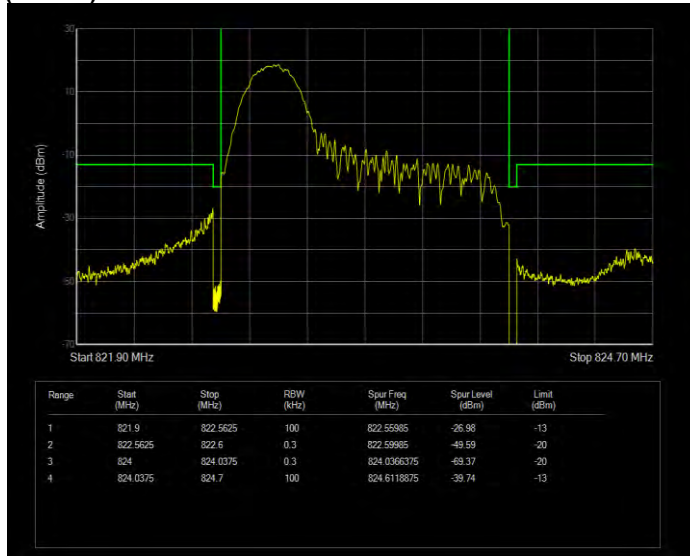

Band26(814-824) 16QAM BW=1.4MHz Channel=26783 RB Size=1 Position=#Max Extended

Band26(814-824) 16QAM BW=1.4MHz Channel=26783 RB Size=1 Position=#0 Normal