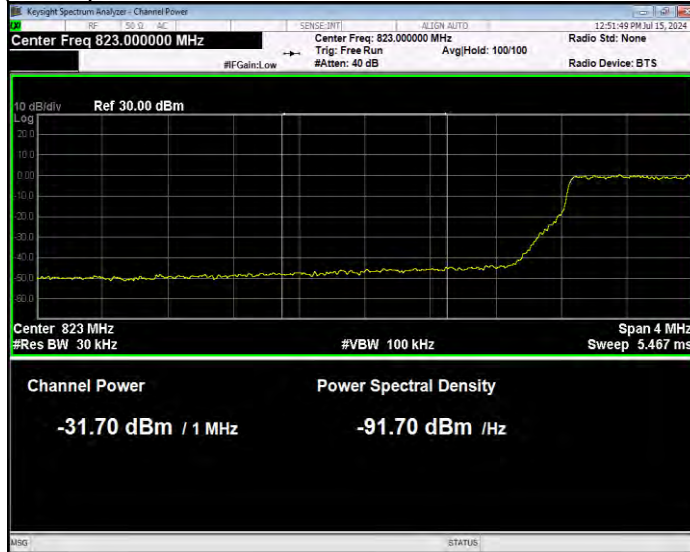

Band26(824-849) QPSK BW=5MHz Channel=26815 RB Size=25 Position=#0 Extended