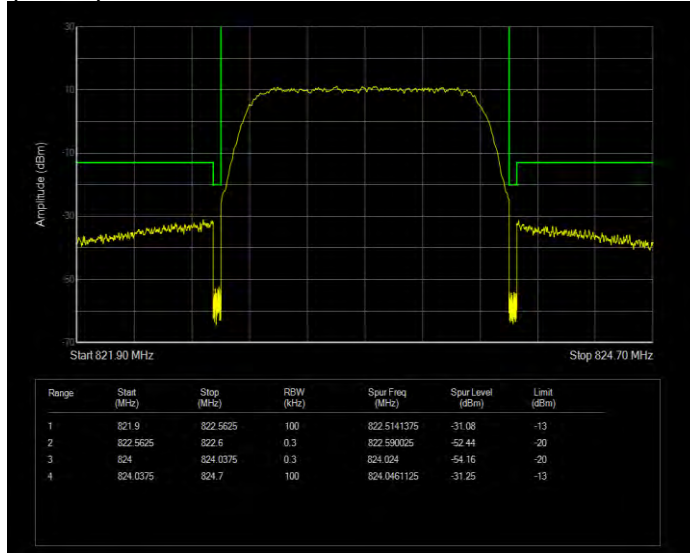

Band26(814-824) QPSK BW=1.4MHz Channel=26783 RB Size=6 Position=#0 Normal