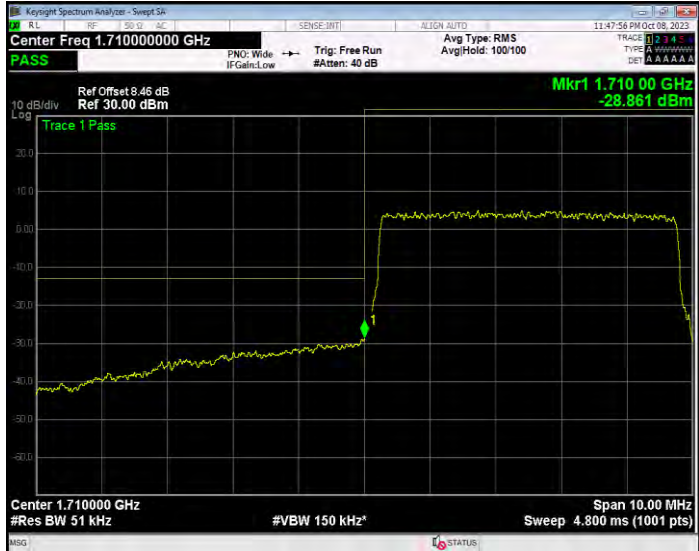

Band66 16QAM BW=5MHz Channel=131997 RB Size=25 Position=#0