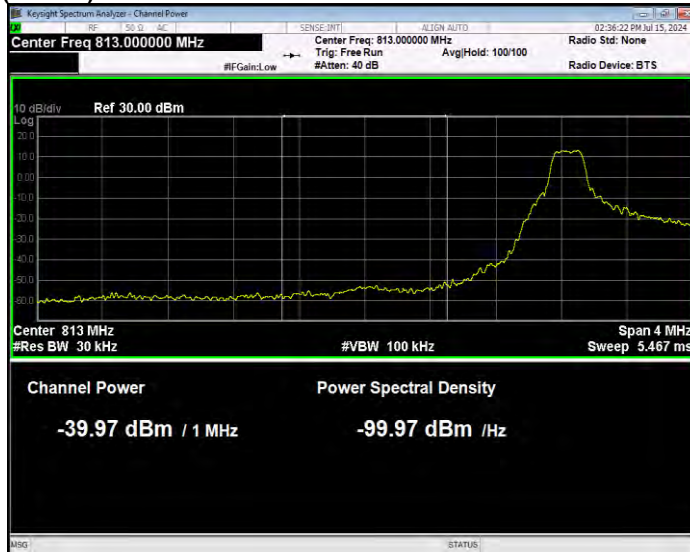

Band26(814-824) 16QAM BW=3MHz Channel=26705 RB Size=1 Position=#0 Normal

Band26(814-824) 16QAM BW=3MHz Channel=26705 RB Size=1 Position=#0 Extended