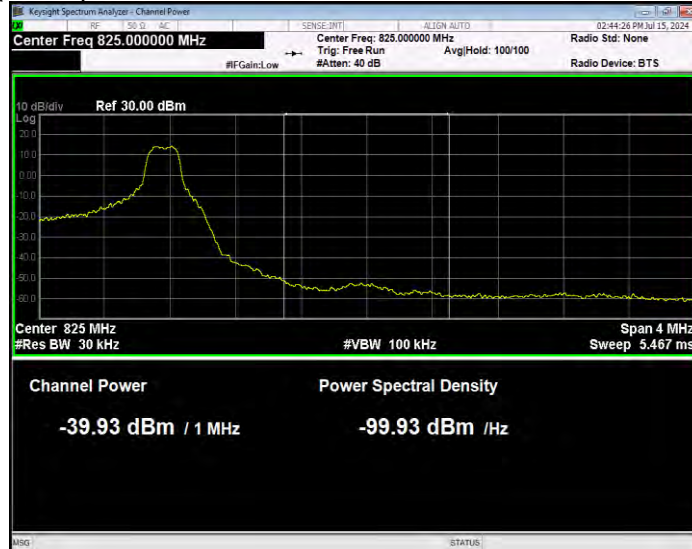

Band26(814-824) QPSK BW=3MHz Channel=26775 RB Size=1 Position=#Max Normal

Band26(814-824) QPSK BW=3MHz Channel=26775 RB Size=1 Position=#Max Extended