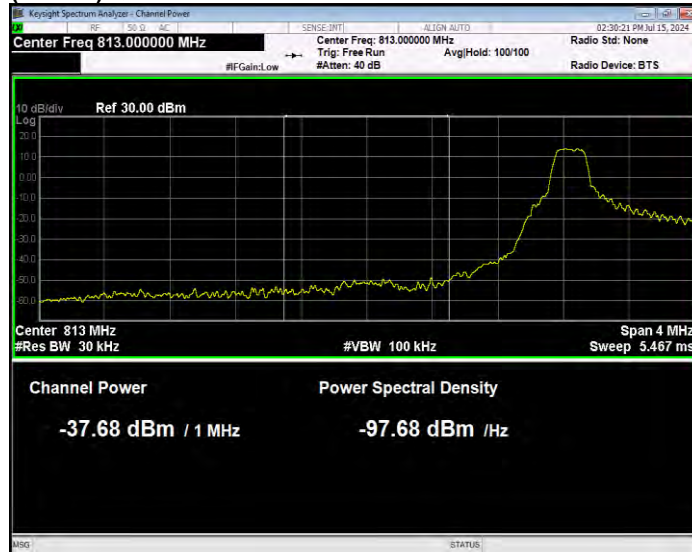

Band26(814-824) QPSK BW=3MHz Channel=26705 RB Size=1 Position=#0 Normal

Band26(814-824) QPSK BW=3MHz Channel=26705 RB Size=1 Position=#0 Extended