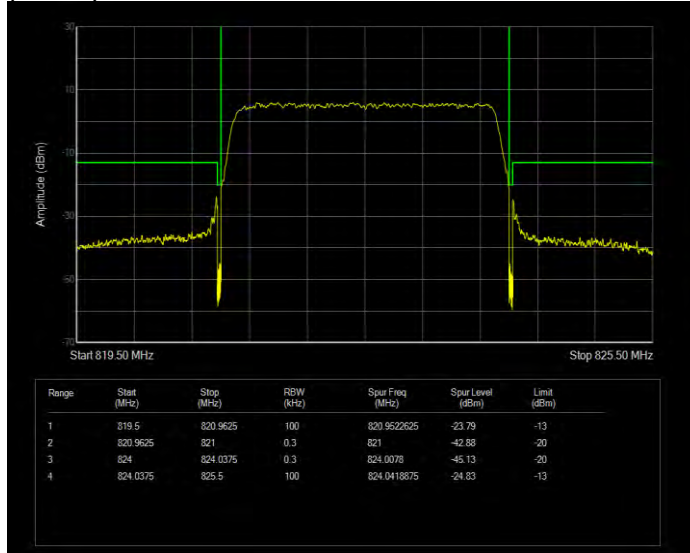

Band26(814-824) 16QAM BW=5MHz Channel=26715 RB Size=1 Position=#0 Extended

Band26(814-824) 16QAM BW=3MHz Channel=26775 RB Size=15 Position=#0 Normal