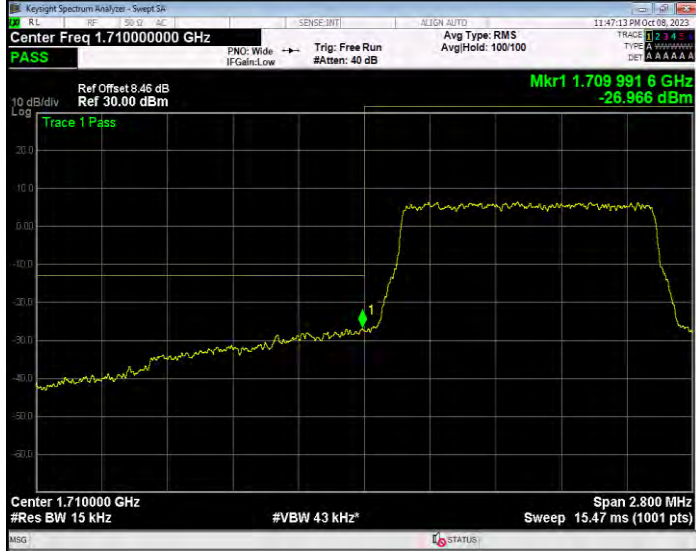

Band66 16QAM BW=3MHz Channel=132657 RB Size=15 Position=#0

Band66 16QAM BW=5MHz Channel=131997 RB Size=25 Position=#0

Band66 16QAM BW=5MHz Channel=132647 RB Size=25 Position=#0

Band66 QPSK BW=1.4MHz Channel=131979 RB Size=6 Position=#0