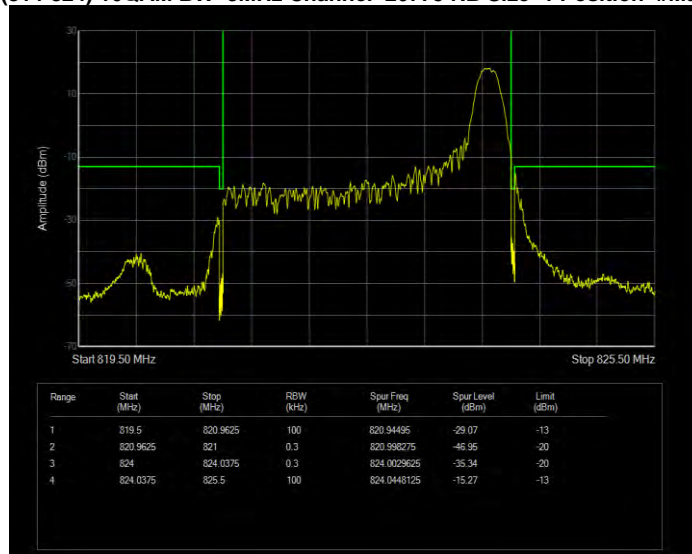

Band26(814-824) 16QAM BW=3MHz Channel=26775 RB Size=15 Position=#0 Extended

Band26(814-824) 16QAM BW=3MHz Channel=26775 RB Size=1 Position=#Max Normal