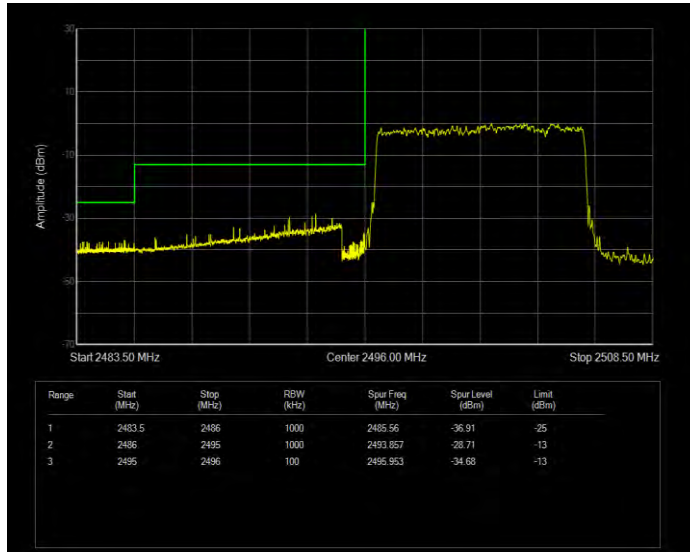

Band41 16QAM BW=10MHz Channel=39700 RB Size=50 Position=#0