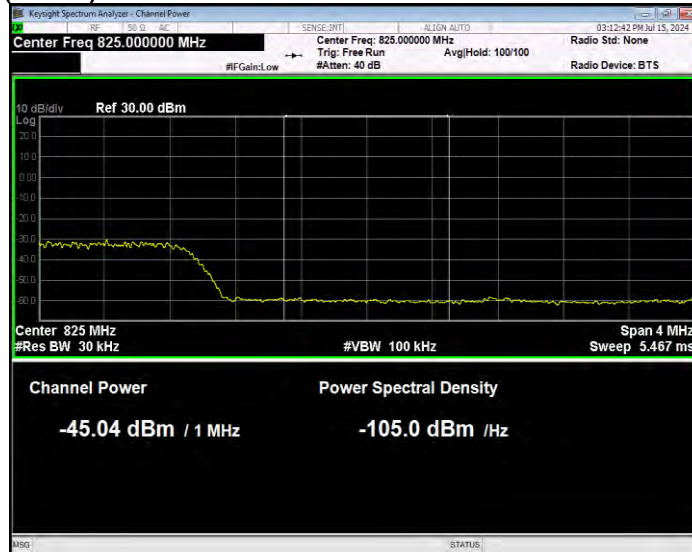

Band26(814-824) 16QAM BW=5MHz Channel=26765 RB Size=1 Position=#0 Normal

Band26(814-824) 16QAM BW=5MHz Channel=26765 RB Size=1 Position=#0 Extended