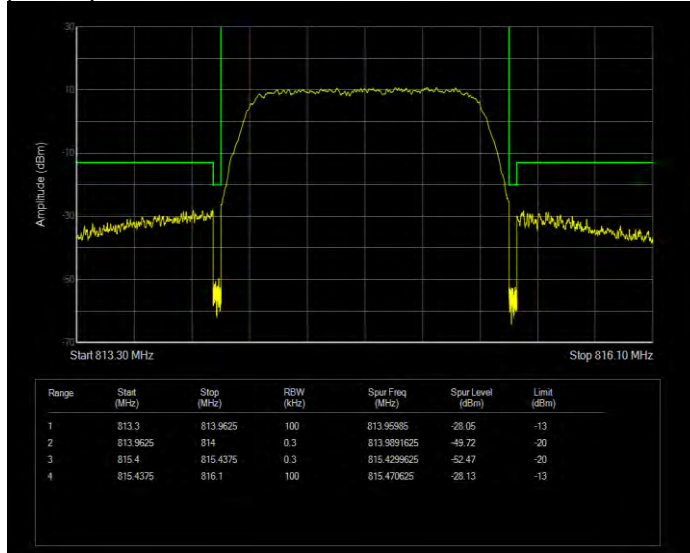

Band26(814-824) 16QAM BW=1.4MHz Channel=26783 RB Size=1 Position=#0 Extended

Band26(814-824) 16QAM BW=1.4MHz Channel=26697 RB Size=6 Position=#0 Normal