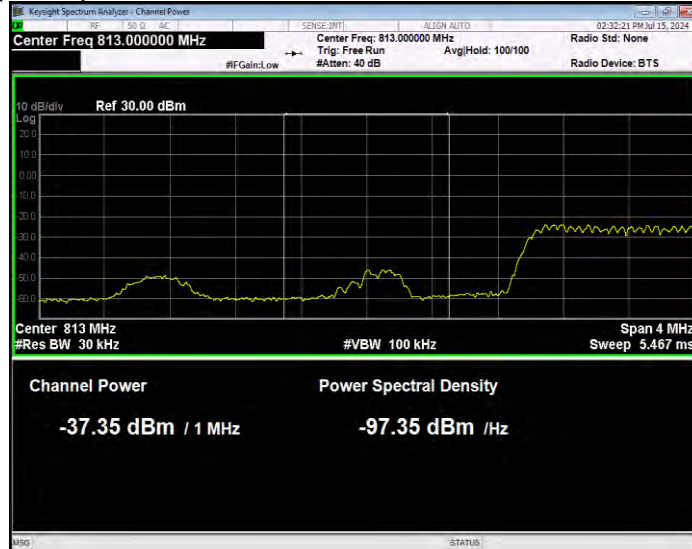

Band26(814-824) QPSK BW=3MHz Channel=26705 RB Size=1 Position=#Max Normal

Band26(814-824) QPSK BW=3MHz Channel=26705 RB Size=1 Position=#Max Extended