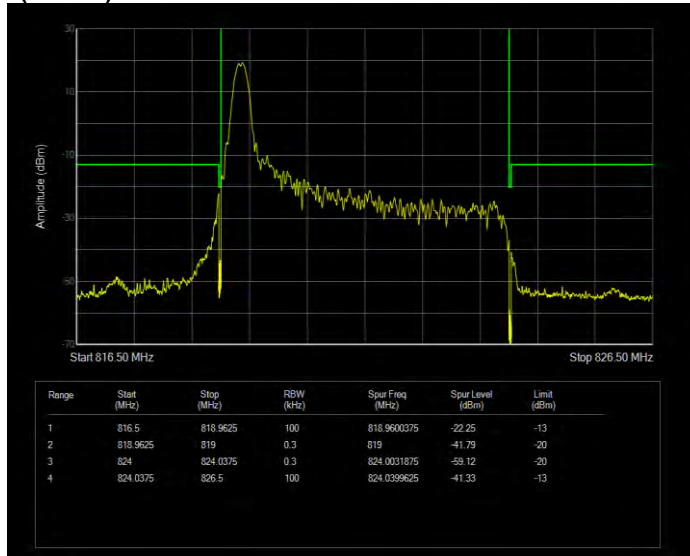

Band26(814-824) QPSK BW=5MHz Channel=26765 RB Size=1 Position=#Max Extended

Band26(814-824) QPSK BW=5MHz Channel=26765 RB Size=1 Position=#0 Normal