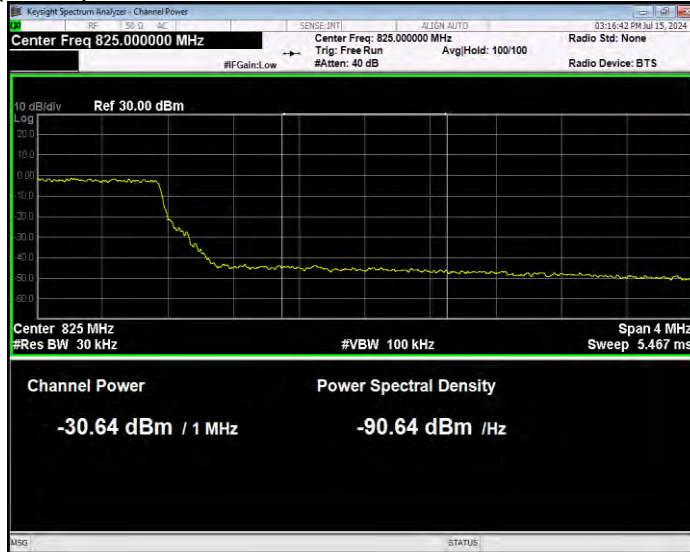

Band26(814-824) 16QAM BW=5MHz Channel=26765 RB Size=25 Position=#0 Extended