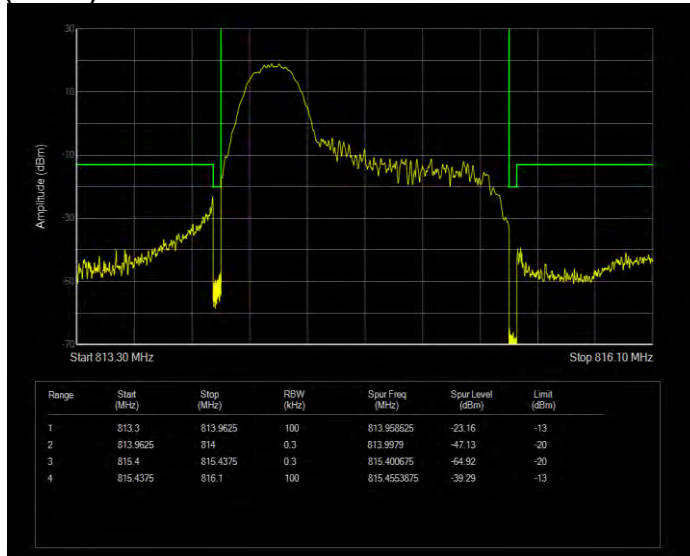

Band26(814-824) 16QAM BW=1.4MHz Channel=26697 RB Size=1 Position=#Max Extended

Band26(814-824) 16QAM BW=1.4MHz Channel=26697 RB Size=1 Position=#0 Normal