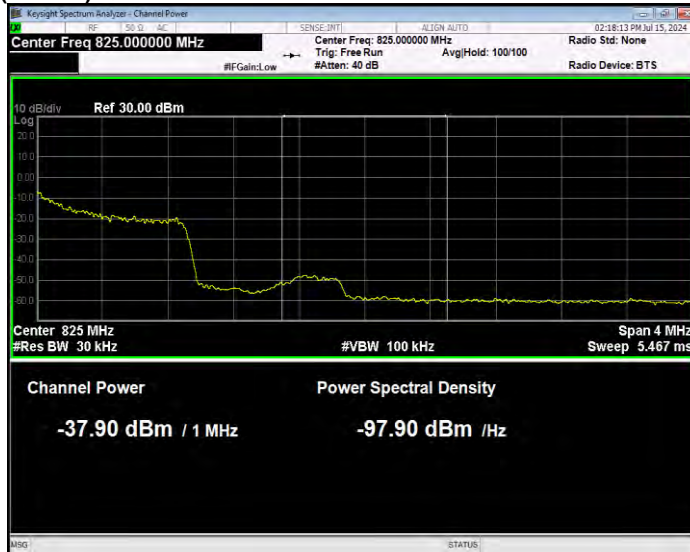

Band26(814-824) QPSK BW=1.4MHz Channel=26783 RB Size=1 Position=#0 Normal

Band26(814-824) QPSK BW=1.4MHz Channel=26783 RB Size=1 Position=#0 Extended