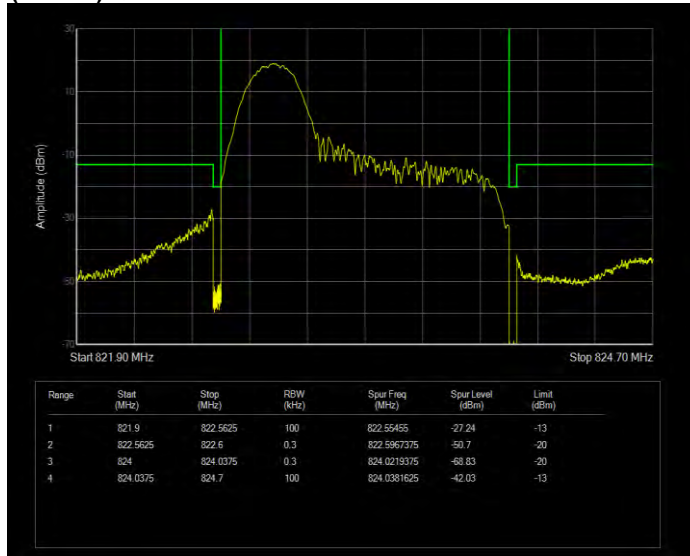

Band26(814-824) QPSK BW=1.4MHz Channel=26783 RB Size=1 Position=#Max Extended

Band26(814-824) QPSK BW=1.4MHz Channel=26783 RB Size=1 Position=#0 Normal