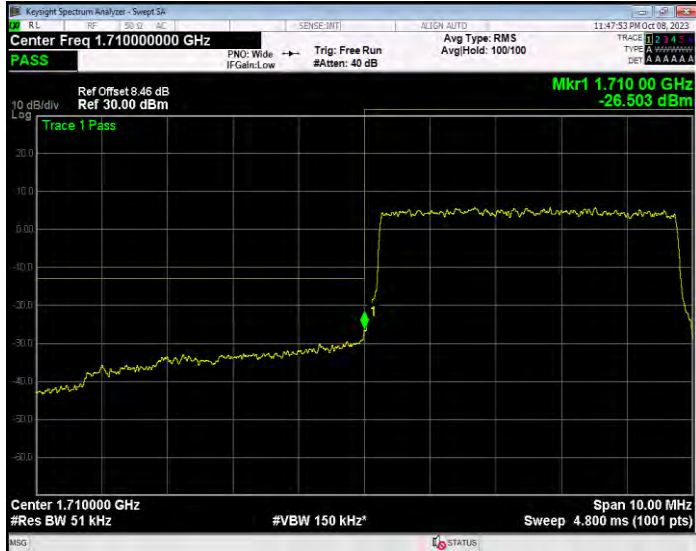

Band66 QPSK BW=5MHz Channel=131997 RB Size=25 Position=#0