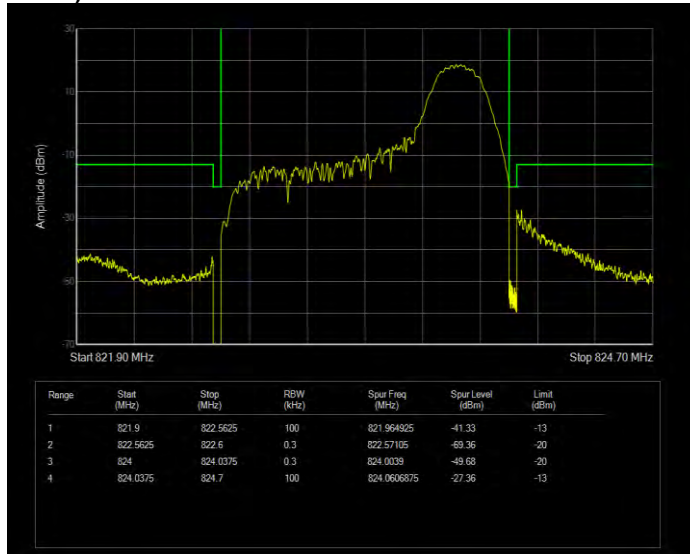

Band26(814-824) 16QAM BW=1.4MHz Channel=26783 RB Size=6 Position=#0 Extended

Band26(814-824) 16QAM BW=1.4MHz Channel=26783 RB Size=1 Position=#Max Normal