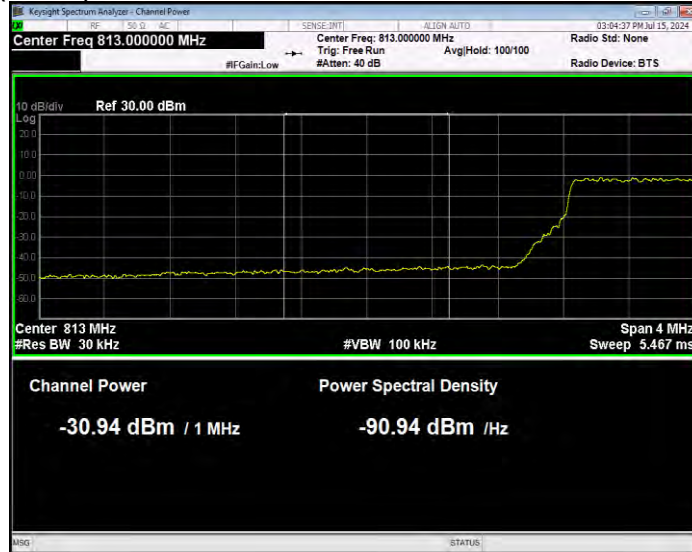

Band26(814-824) 16QAM BW=5MHz Channel=26715 RB Size=25 Position=#0 Normal

Band26(814-824) 16QAM BW=5MHz Channel=26715 RB Size=25 Position=#0 Extended