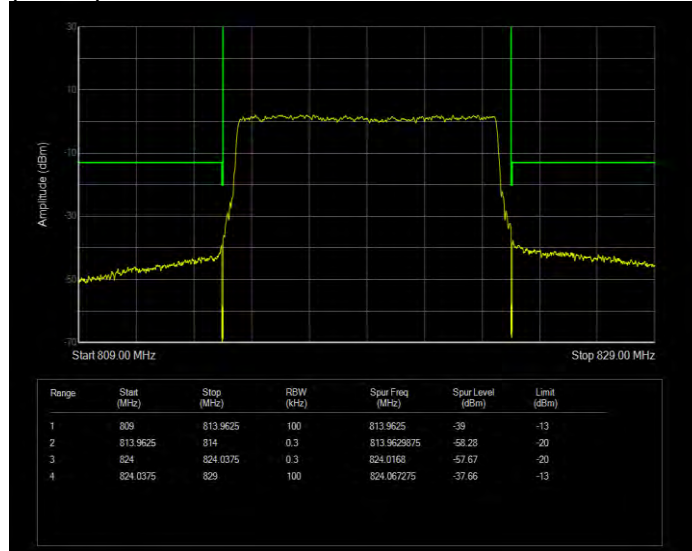

Band26(814-824) QPSK BW=10MHz Channel=26740 RB Size=50 Position=#0 Normal