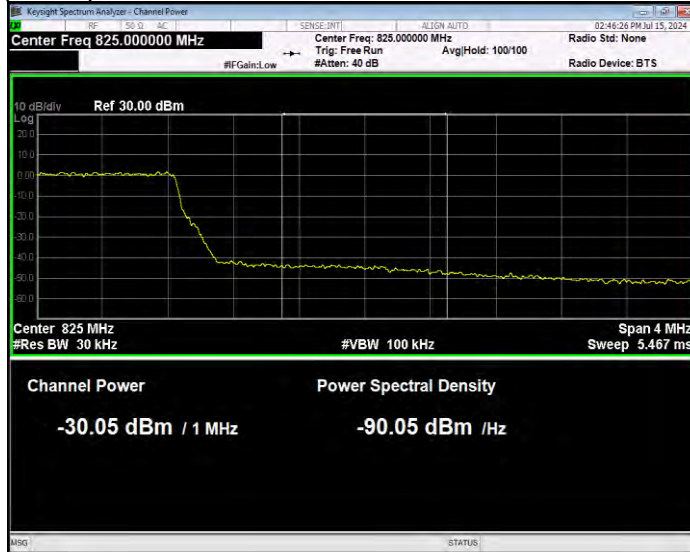

Band26(814-824) QPSK BW=3MHz Channel=26775 RB Size=15 Position=#0 Extended