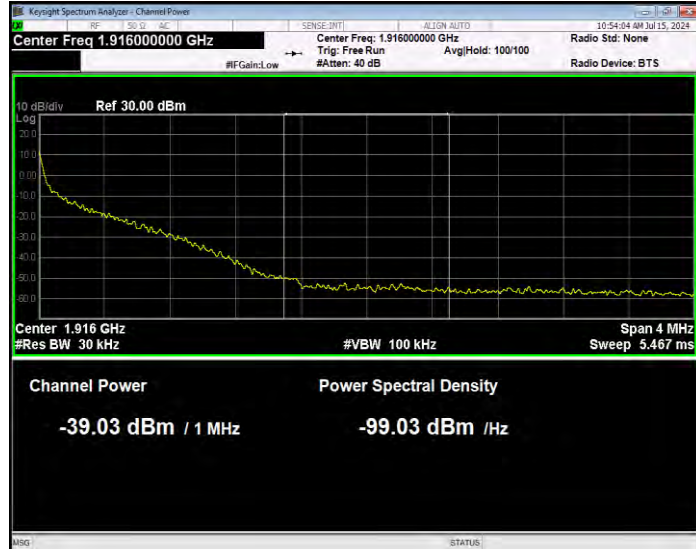

Band25 16QAM BW=20MHz Channel=26140 RB Size=100 Position=#0 Normal

Band25 16QAM BW=20MHz Channel=26590 RB Size=1 Position=#0 Extended

Band25 16QAM BW=20MHz Channel=26590 RB Size=1 Position=#0 Normal

Band25 16QAM BW=20MHz Channel=26590 RB Size=1 Position=#Max Extended