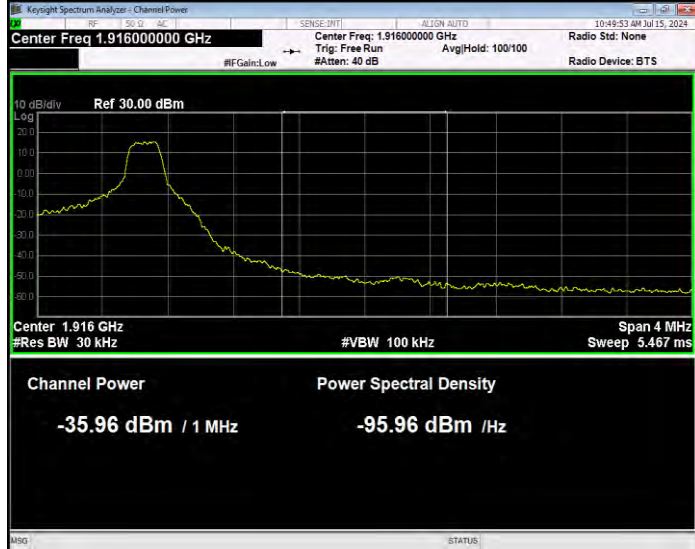

Band25 QPSK BW=5MHz Channel=26665 RB Size=1 Position=#Max Extended