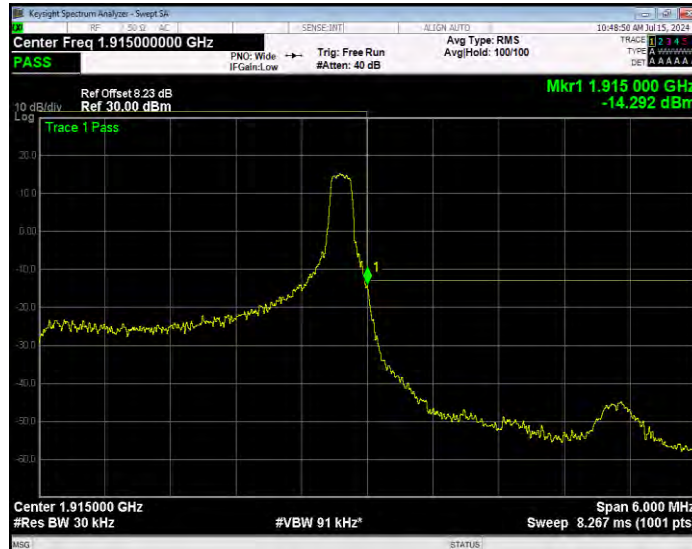

Band25 16QAM BW=3MHz Channel=26675 RB Size=1 Position=#Max Normal