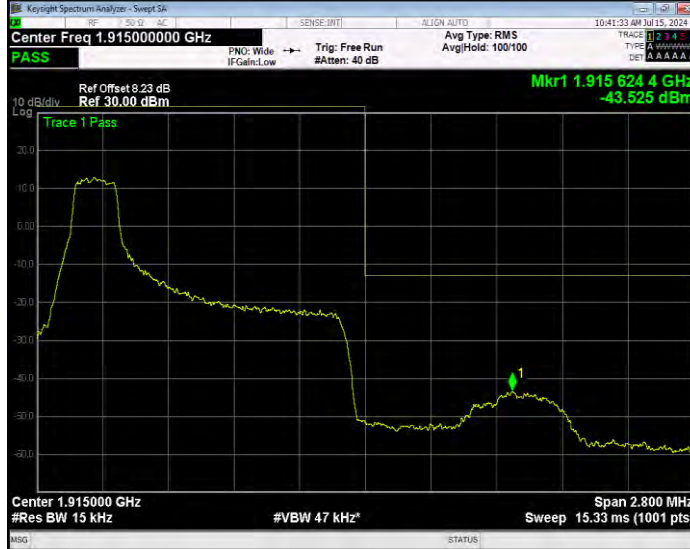

Band25 QPSK BW=1.4MHz Channel=26047 RB Size=6 Position=#0 Extended

Band25 QPSK BW=1.4MHz Channel=26047 RB Size=6 Position=#0 Normal

Band25 QPSK BW=1.4MHz Channel=26683 RB Size=1 Position=#0 Extended

Band25 QPSK BW=1.4MHz Channel=26683 RB Size=1 Position=#0 Normal