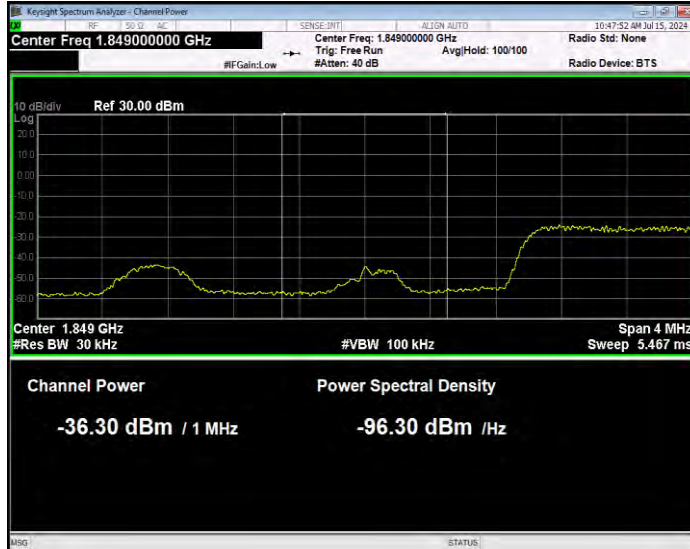

Band25 QPSK BW=20MHz Channel=26590 RB Size=100 Position=#0 Normal

Band25 QPSK BW=3MHz Channel=26055 RB Size=1 Position=#0 Extended

Band25 QPSK BW=3MHz Channel=26055 RB Size=1 Position=#0 Normal

Band25 QPSK BW=3MHz Channel=26055 RB Size=1 Position=#Max Extended