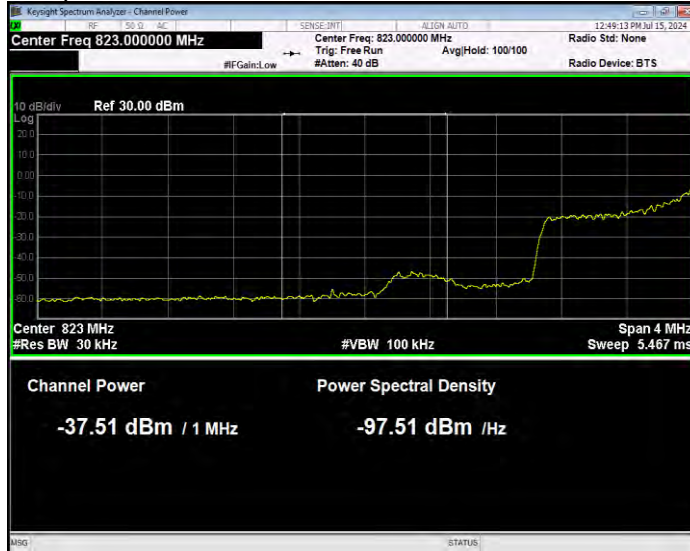

Band26(824-849) 16QAM BW=1.4MHz Channel=26797 RB Size=1 Position=#Max Normal

Band26(824-849) 16QAM BW=1.4MHz Channel=26797 RB Size=1 Position=#Max Extended