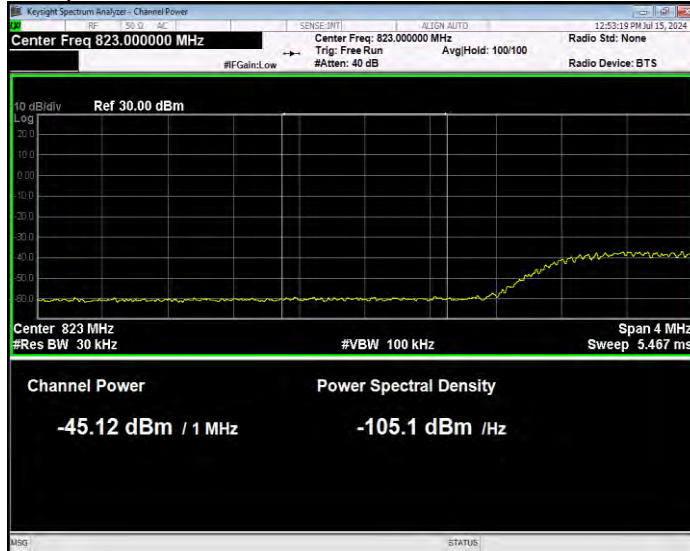

Band26(824-849) 16QAM BW=10MHz Channel=26840 RB Size=1 Position=#Max Normal

Band26(824-849) 16QAM BW=10MHz Channel=26840 RB Size=1 Position=#Max Extended