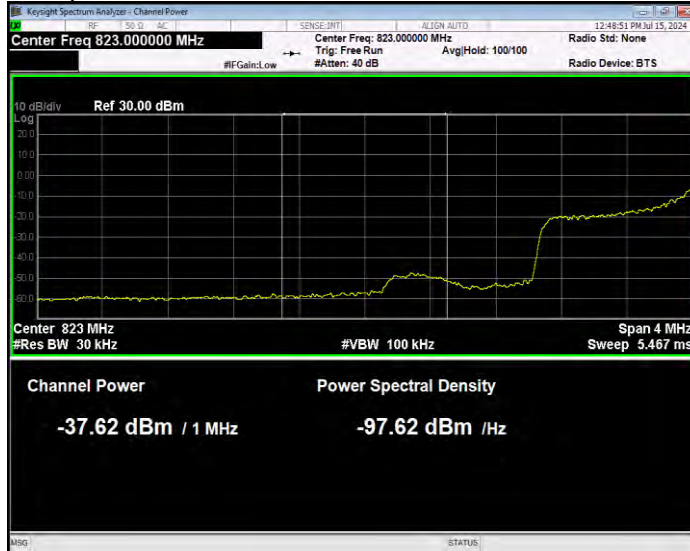

Band26(824-849) QPSK BW=1.4MHz Channel=26797 RB Size=1 Position=#Max Extended