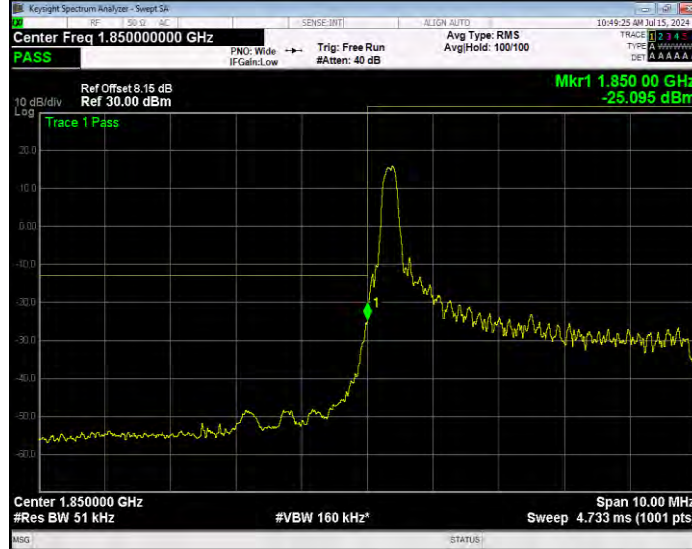

Band25 16QAM BW=5MHz Channel=26065 RB Size=1 Position=#0 Normal