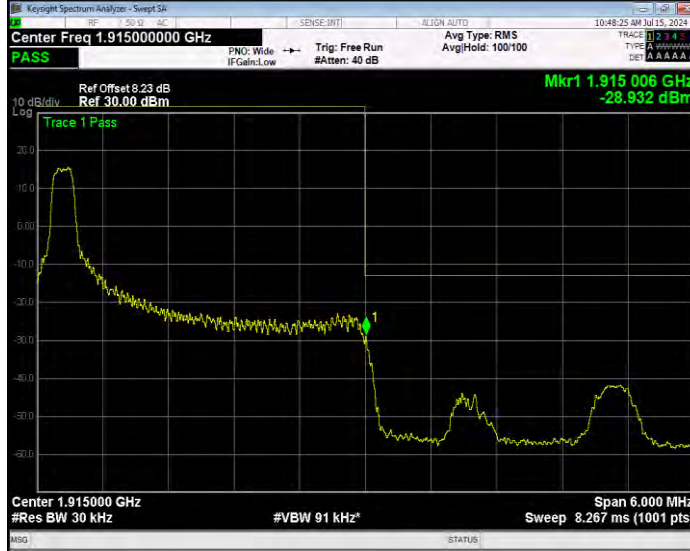

Band25 QPSK BW=3MHz Channel=26675 RB Size=1 Position=#0 Normal