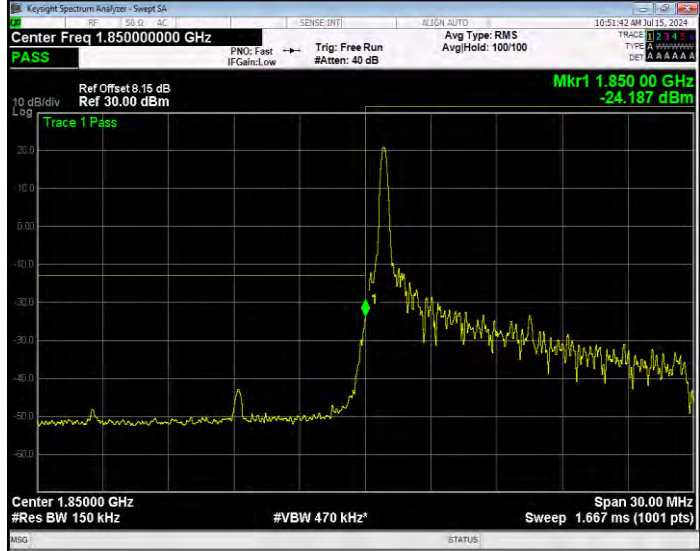

Band25 QPSK BW=15MHz Channel=26115 RB Size=1 Position=#0 Normal