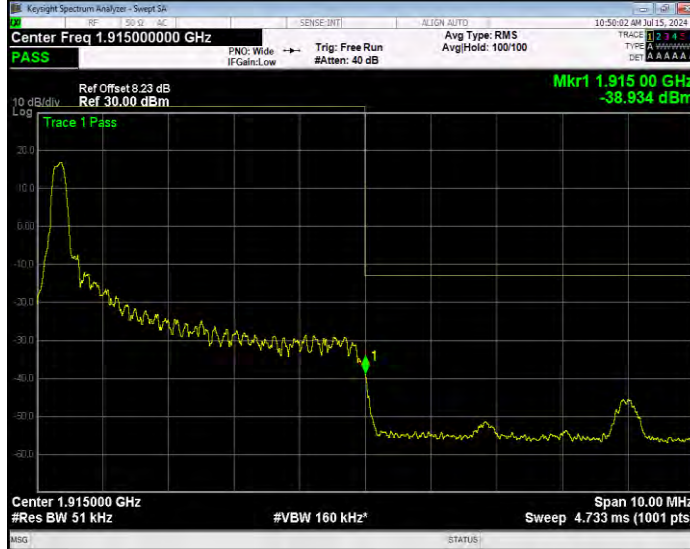

Band25 16QAM BW=5MHz Channel=26065 RB Size=25 Position=#0 Extended

Band25 16QAM BW=5MHz Channel=26065 RB Size=25 Position=#0 Normal

Band25 16QAM BW=5MHz Channel=26665 RB Size=1 Position=#0 Extended

Band25 16QAM BW=5MHz Channel=26665 RB Size=1 Position=#0 Normal