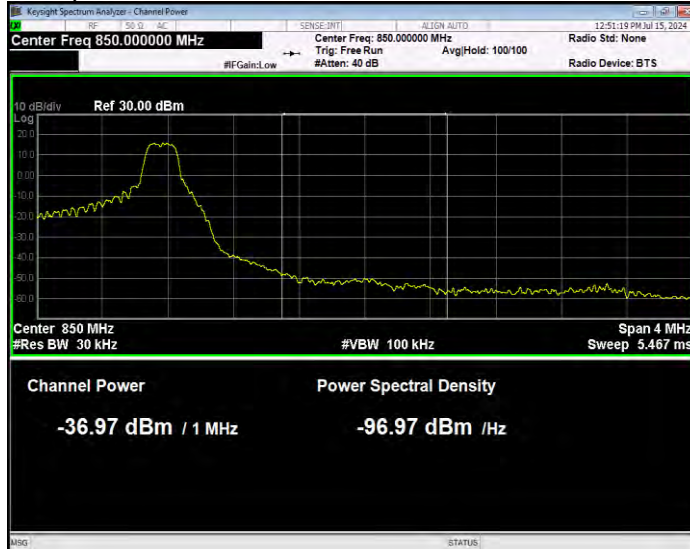

Band26(824-849) 16QAM BW=3MHz Channel=27025 RB Size=1 Position=#Max Extended