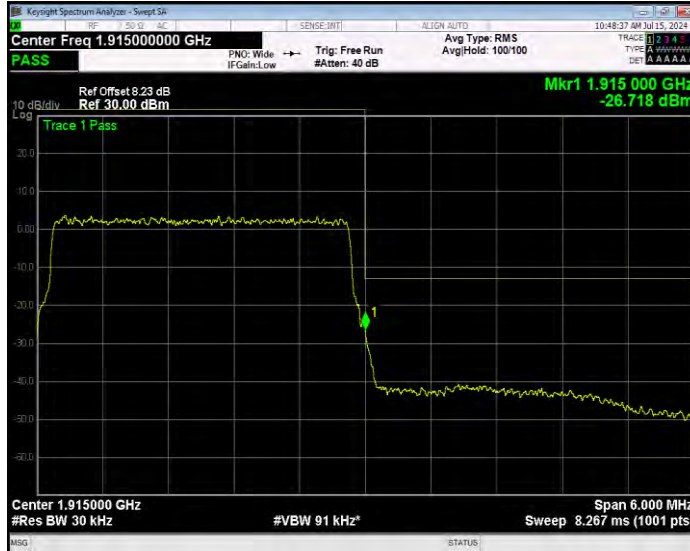

Band25 QPSK BW=3MHz Channel=26675 RB Size=15 Position=#0 Normal