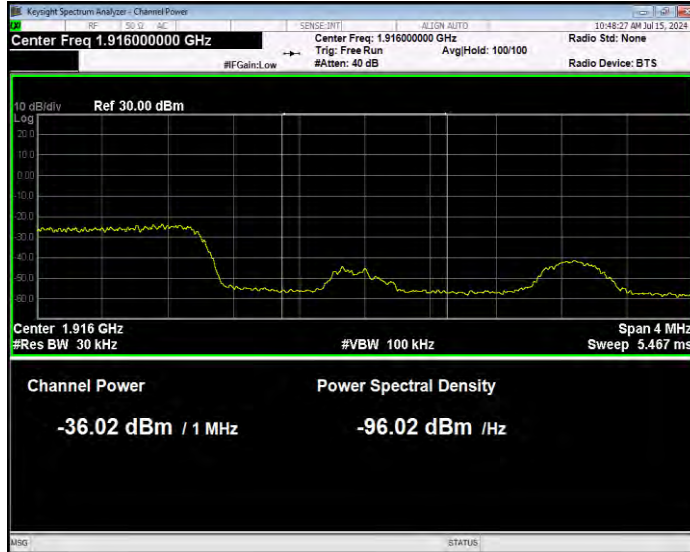

Band25 QPSK BW=3MHz Channel=26055 RB Size=1 Position=#Max Normal

Band25 QPSK BW=3MHz Channel=26055 RB Size=15 Position=#0 Extended

Band25 QPSK BW=3MHz Channel=26055 RB Size=15 Position=#0 Normal

Band25 QPSK BW=3MHz Channel=26675 RB Size=1 Position=#0 Extended