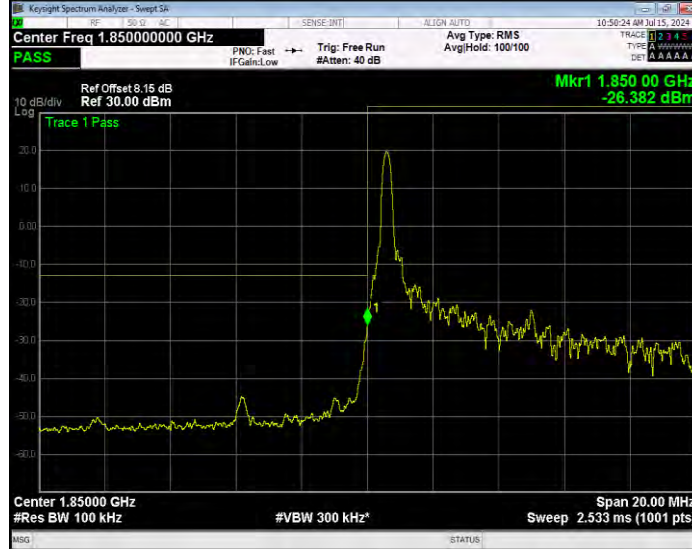

Band25 QPSK BW=10MHz Channel=26090 RB Size=1 Position=#0 Normal