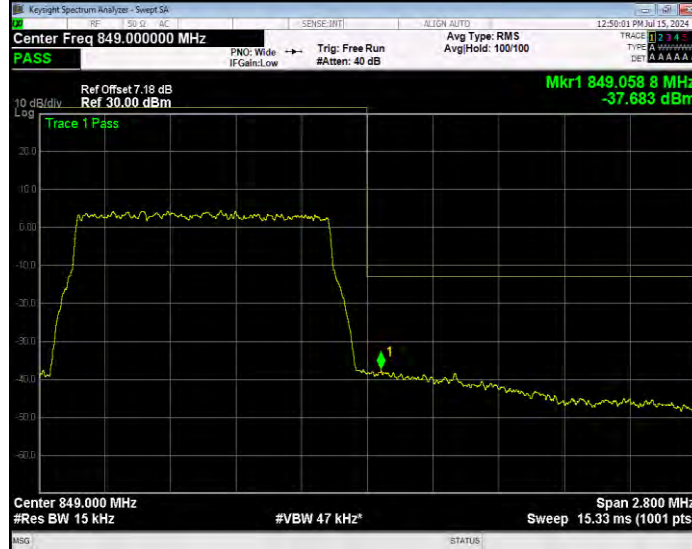

Band26(824-849) 16QAM BW=10MHz Channel=26840 RB Size=1 Position=#0 Extended

Band26(824-849) 16QAM BW=1.4MHz Channel=27033 RB Size=6 Position=#0 Normal