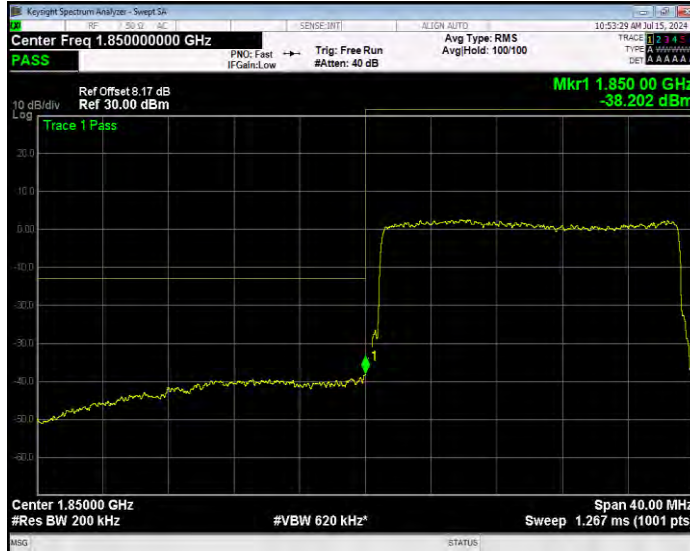

Band25 16QAM BW=20MHz Channel=26140 RB Size=1 Position=#0 Normal

Band25 16QAM BW=20MHz Channel=26140 RB Size=1 Position=#Max Extended

Band25 16QAM BW=20MHz Channel=26140 RB Size=1 Position=#Max Normal

Band25 16QAM BW=20MHz Channel=26140 RB Size=100 Position=#0 Extended

Band25 16QAM BW=20MHz Channel=26140 RB Size=100 Position=#0 Normal

Band25 16QAM BW=20MHz Channel=26590 RB Size=1 Position=#0 Extended

Band25 16QAM BW=20MHz Channel=26590 RB Size=1 Position=#0 Normal

Band25 16QAM BW=20MHz Channel=26590 RB Size=1 Position=#Max Extended