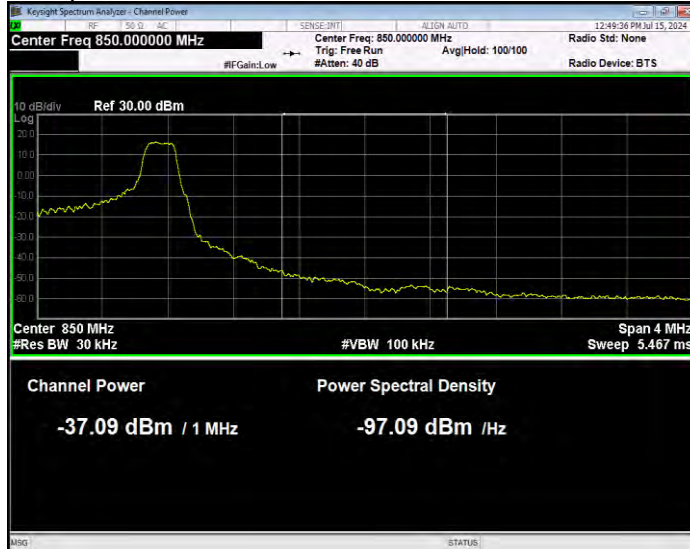

Band26(824-849) QPSK BW=1.4MHz Channel=27033 RB Size=1 Position=#Max Extended