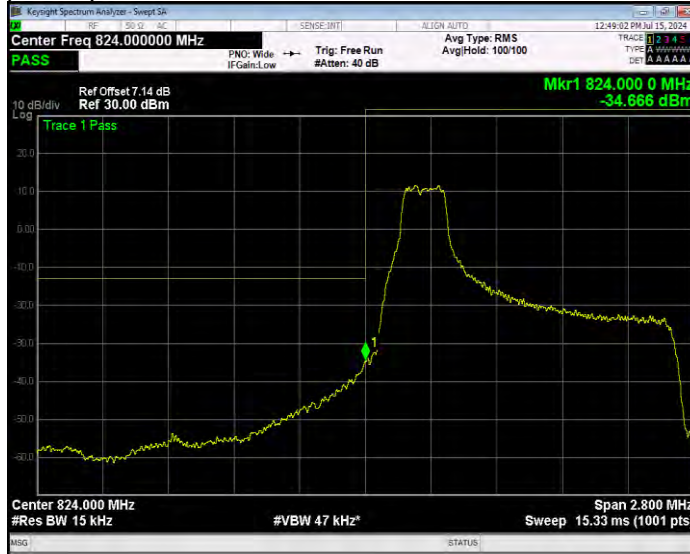

Band26(824-849) 16QAM BW=1.4MHz Channel=26797 RB Size=1 Position=#Max Extended

Band26(824-849) 16QAM BW=1.4MHz Channel=26797 RB Size=1 Position=#0 Normal