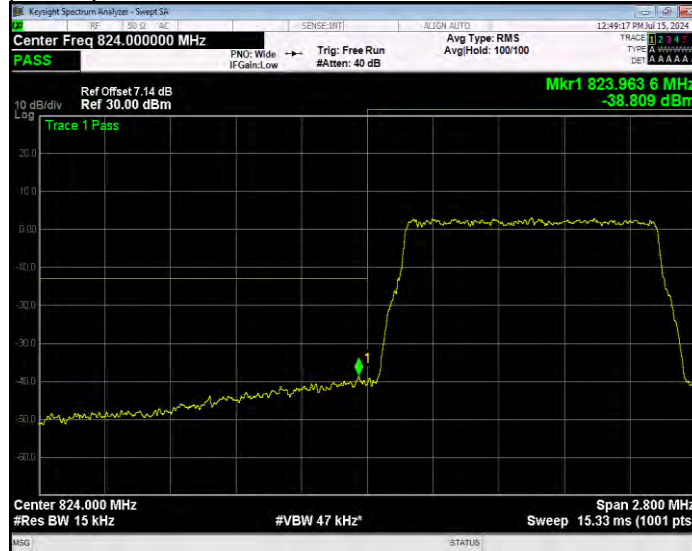

Band26(824-849) 16QAM BW=1.4MHz Channel=27033 RB Size=1 Position=#0 Extended

Band26(824-849) 16QAM BW=1.4MHz Channel=26797 RB Size=6 Position=#0 Normal