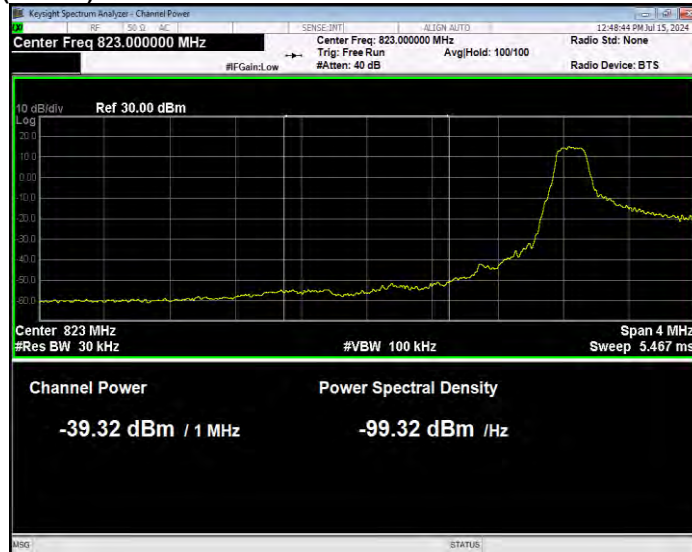

Band26(824-849) QPSK BW=1.4MHz Channel=26797 RB Size=1 Position=#0 Extended