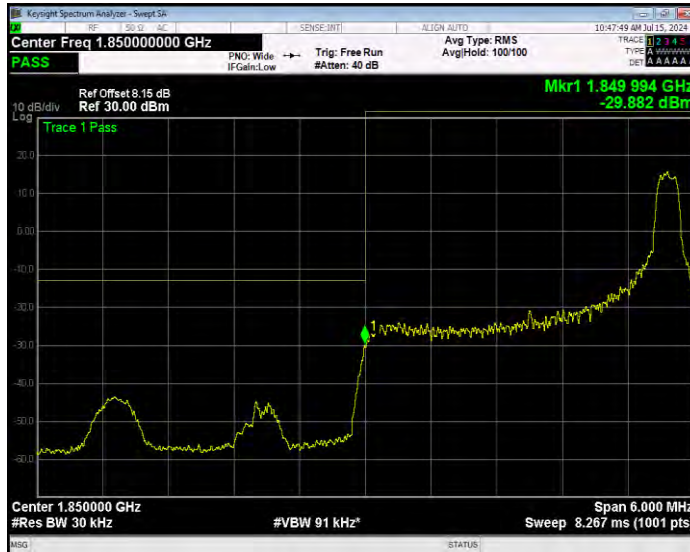

Band25 QPSK BW=3MHz Channel=26055 RB Size=1 Position=#Max Normal