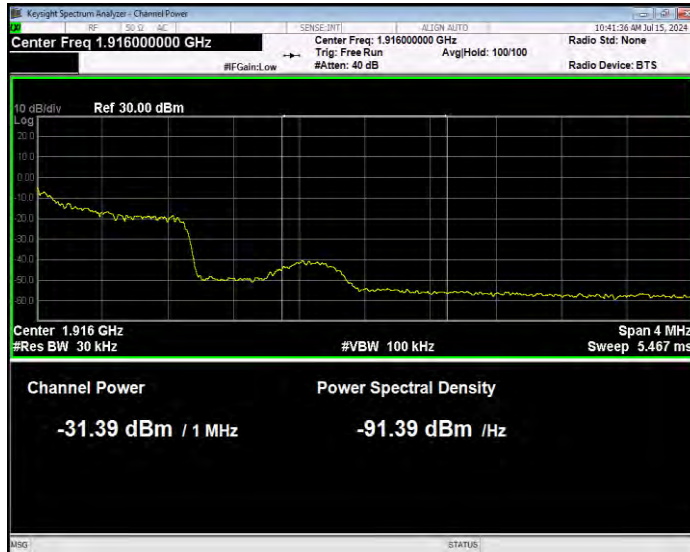

Band25 QPSK BW=1.4MHz Channel=26683 RB Size=1 Position=#0 Extended