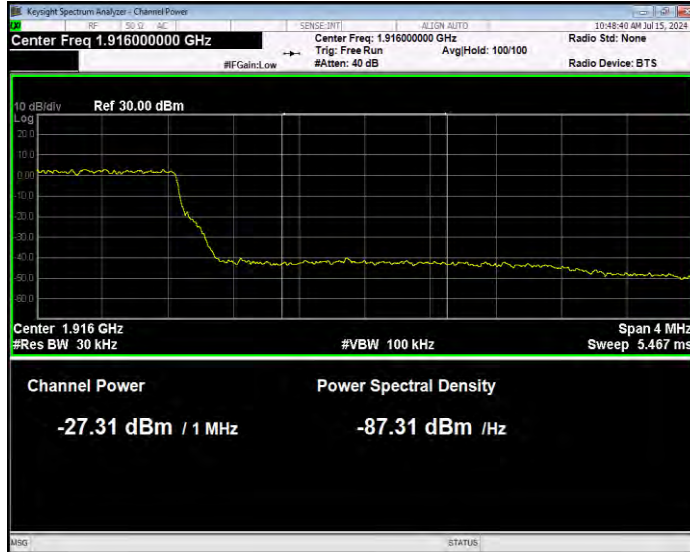

Band25 QPSK BW=3MHz Channel=26675 RB Size=1 Position=#0 Normal

Band25 QPSK BW=3MHz Channel=26675 RB Size=1 Position=#Max Extended

Band25 QPSK BW=3MHz Channel=26675 RB Size=1 Position=#Max Normal

Band25 QPSK BW=3MHz Channel=26675 RB Size=15 Position=#0 Extended