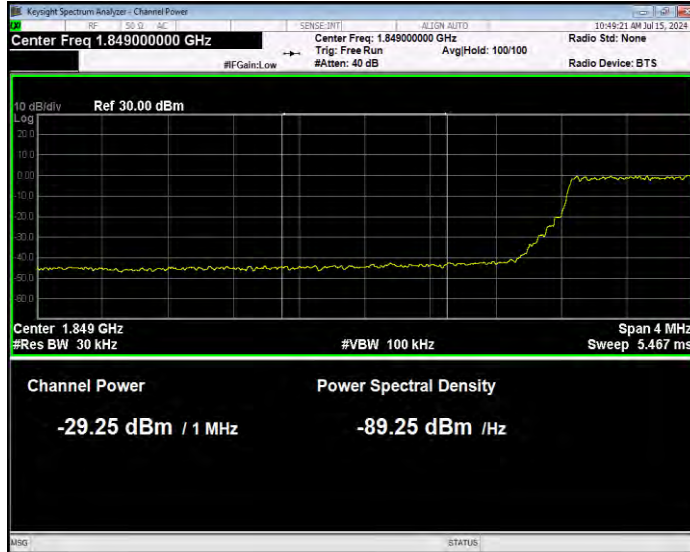

Band25 QPSK BW=5MHz Channel=26065 RB Size=25 Position=#0 Extended