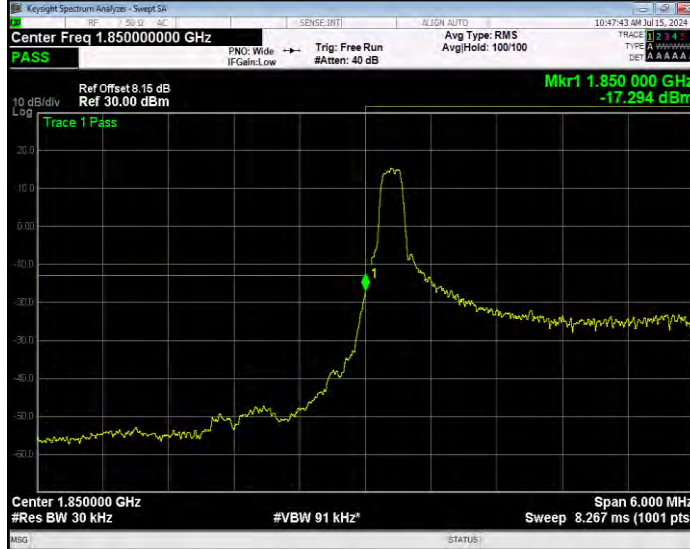

Band25 QPSK BW=3MHz Channel=26055 RB Size=1 Position=#0 Normal