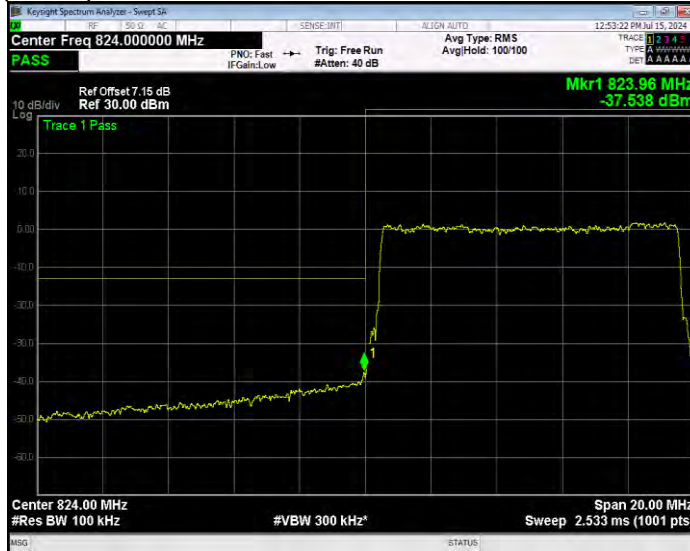

Band26(824-849) 16QAM BW=10MHz Channel=26840 RB Size=1 Position=#Max Extended

Band26(824-849) 16QAM BW=10MHz Channel=26840 RB Size=1 Position=#Max Normal

Band26(824-849) 16QAM BW=10MHz Channel=26840 RB Size=50 Position=#0 Extended

Band26(824-849) 16QAM BW=10MHz Channel=26840 RB Size=50 Position=#0 Normal

Band26(824-849) 16QAM BW=10MHz Channel=26990 RB Size=1 Position=#0 Extended

Band26(824-849) 16QAM BW=10MHz Channel=26990 RB Size=1 Position=#0 Normal