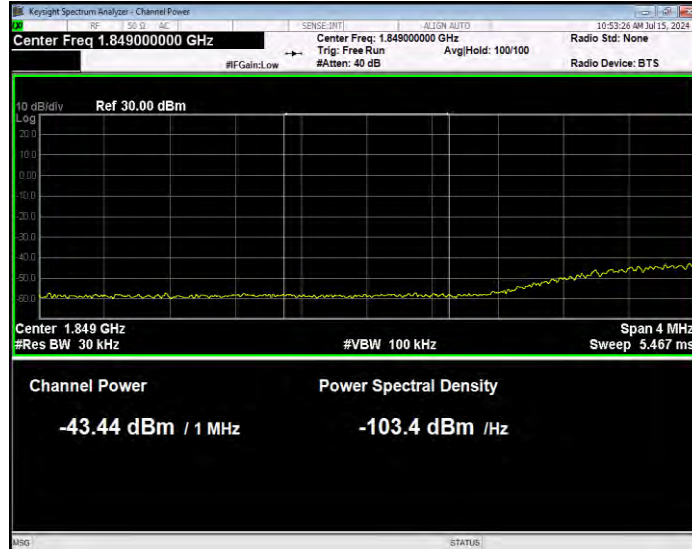

Band25 16QAM BW=20MHz Channel=26140 RB Size=1 Position=#0 Normal

Band25 16QAM BW=20MHz Channel=26140 RB Size=1 Position=#Max Extended

Band25 16QAM BW=20MHz Channel=26140 RB Size=1 Position=#Max Normal

Band25 16QAM BW=20MHz Channel=26140 RB Size=100 Position=#0 Extended

Band25 16QAM BW=20MHz Channel=26140 RB Size=100 Position=#0 Normal

Band25 16QAM BW=20MHz Channel=26590 RB Size=1 Position=#0 Extended

Band25 16QAM BW=20MHz Channel=26590 RB Size=1 Position=#0 Normal

Band25 16QAM BW=20MHz Channel=26590 RB Size=1 Position=#Max Extended