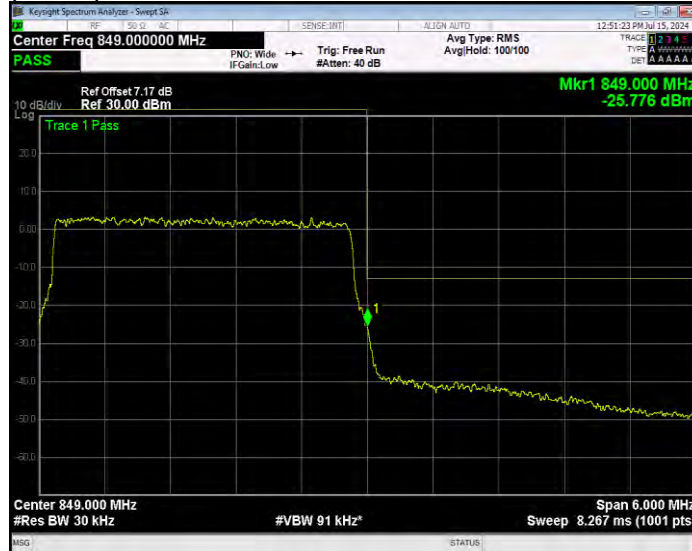

Band26(824-849) 16QAM BW=5MHz Channel=26815 RB Size=1 Position=#0 Extended

Band26(824-849) 16QAM BW=3MHz Channel=27025 RB Size=15 Position=#0 Normal