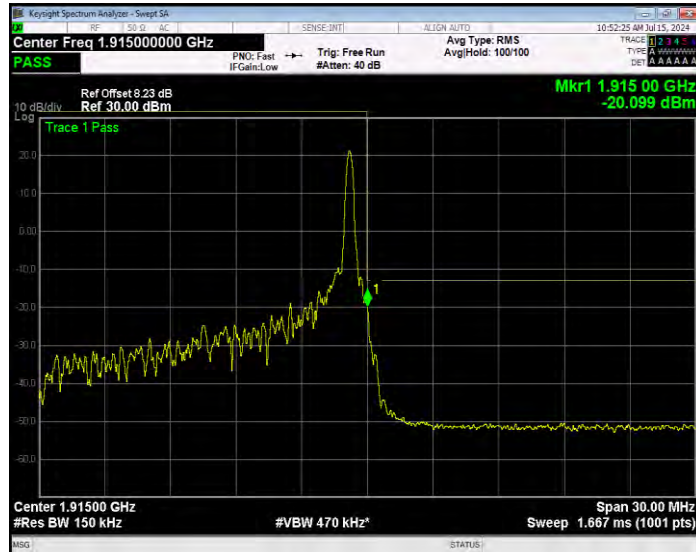

Band25 QPSK BW=15MHz Channel=26615 RB Size=1 Position=#Max Normal