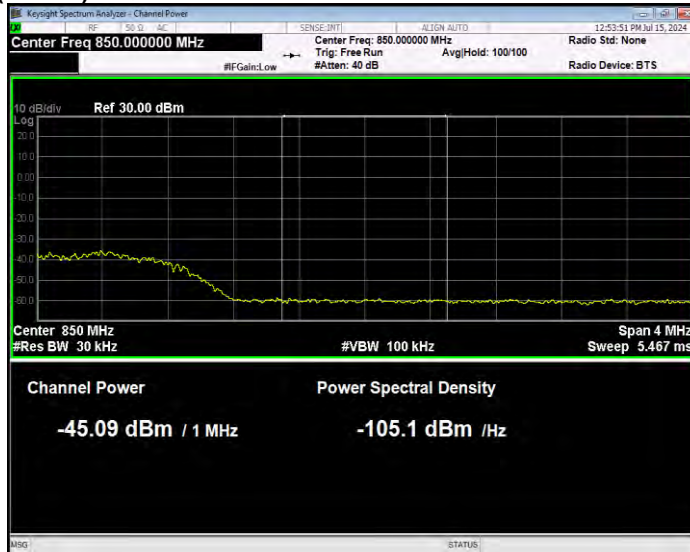

Band26(824-849) 16QAM BW=10MHz Channel=26990 RB Size=1 Position=#0 Normal

Band26(824-849) 16QAM BW=10MHz Channel=26990 RB Size=1 Position=#0 Extended