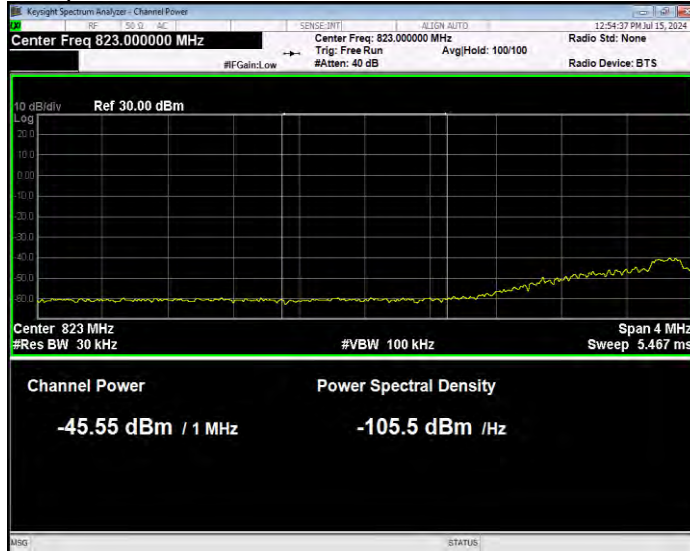

Band26(824-849) 16QAM BW=15MHz Channel=26865 RB Size=1 Position=#Max Extended