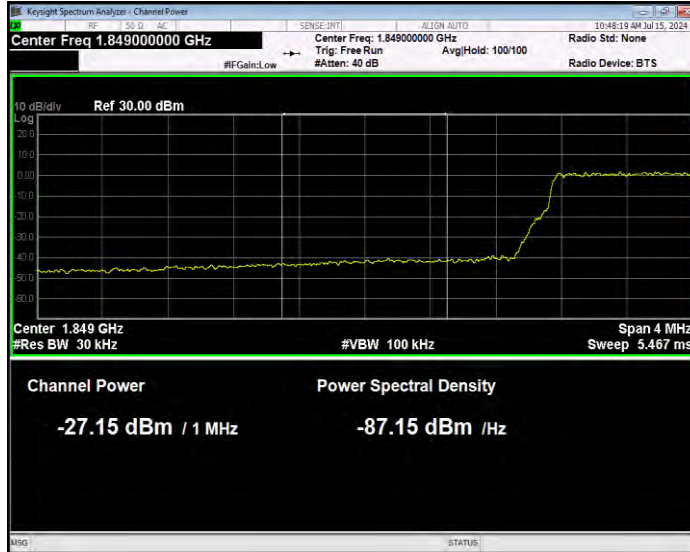

Band25 16QAM BW=3MHz Channel=26055 RB Size=15 Position=#0 Extended