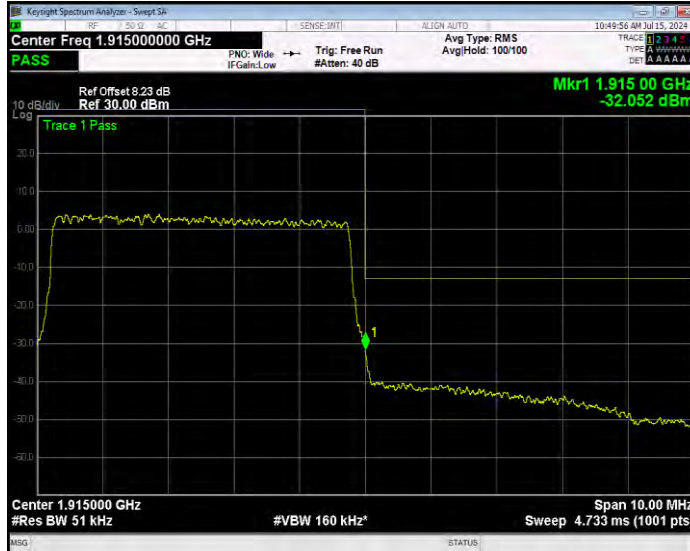

Band25 QPSK BW=5MHz Channel=26665 RB Size=25 Position=#0 Normal