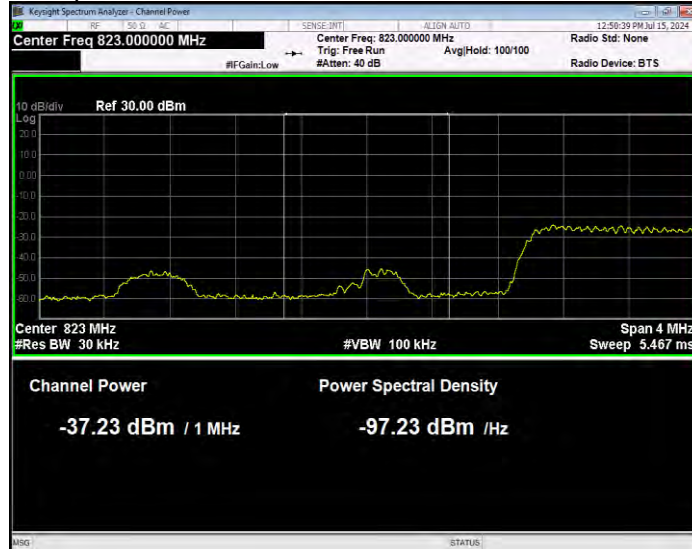

Band26(824-849) 16QAM BW=3MHz Channel=26805 RB Size=1 Position=#Max Extended