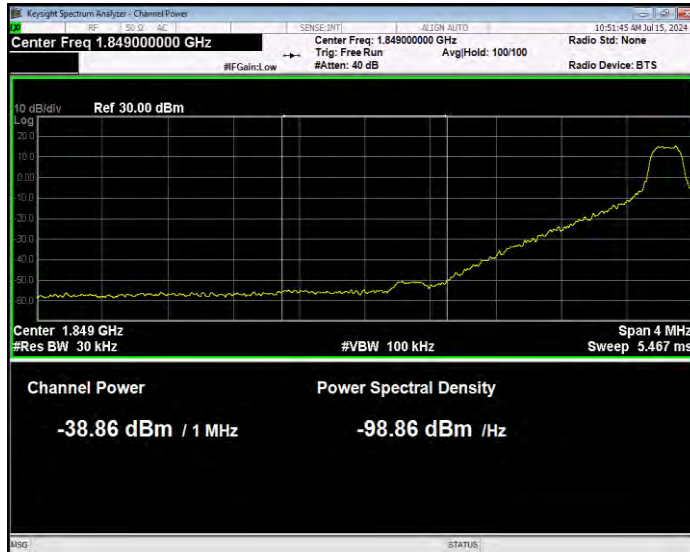

Band25 QPSK BW=15MHz Channel=26115 RB Size=1 Position=#0 Extended