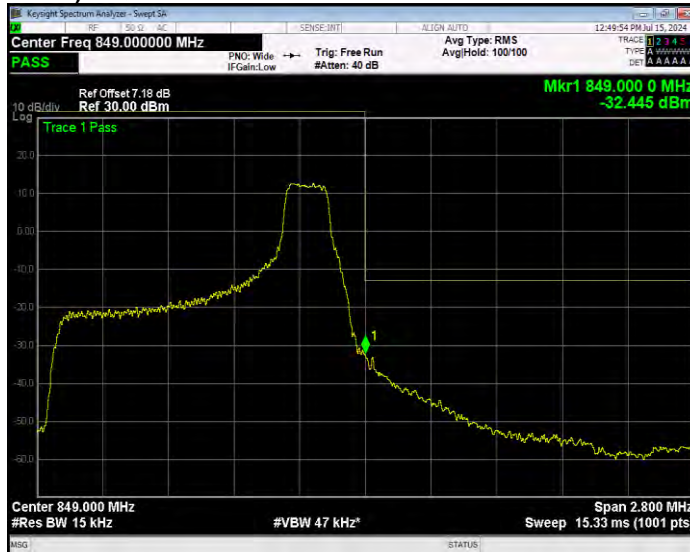

Band26(824-849) 16QAM BW=1.4MHz Channel=27033 RB Size=6 Position=#0 Extended

Band26(824-849) 16QAM BW=1.4MHz Channel=27033 RB Size=1 Position=#Max Normal