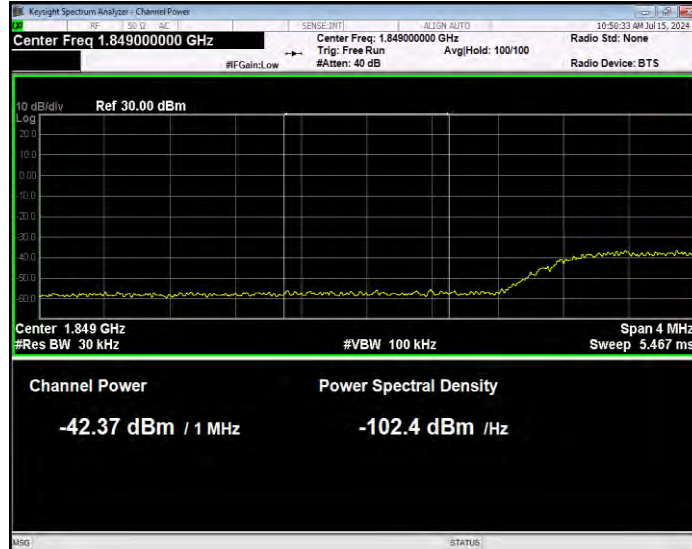

Band25 QPSK BW=1.4MHz Channel=26683 RB Size=6 Position=#0 Normal

Band25 QPSK BW=10MHz Channel=26090 RB Size=1 Position=#0 Extended

Band25 QPSK BW=10MHz Channel=26090 RB Size=1 Position=#0 Normal

Band25 QPSK BW=10MHz Channel=26090 RB Size=1 Position=#Max Extended