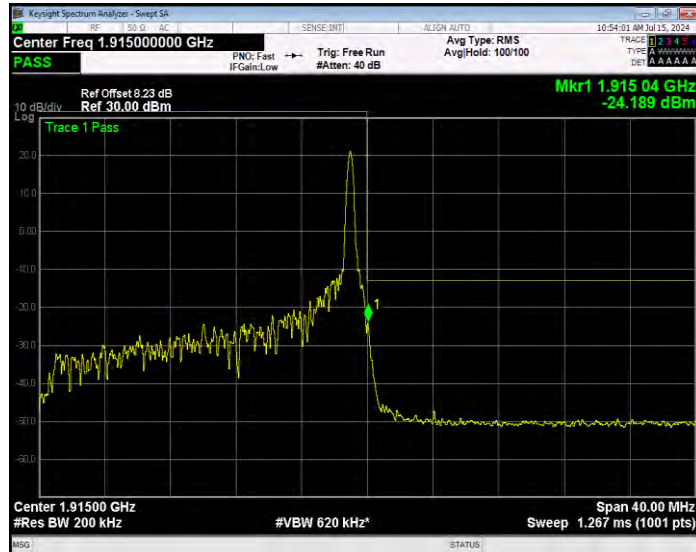

Band25 16QAM BW=20MHz Channel=26140 RB Size=100 Position=#0 Normal

Band25 16QAM BW=20MHz Channel=26590 RB Size=1 Position=#0 Extended

Band25 16QAM BW=20MHz Channel=26590 RB Size=1 Position=#0 Normal

Band25 16QAM BW=20MHz Channel=26590 RB Size=1 Position=#Max Extended

Band25 16QAM BW=20MHz Channel=26590 RB Size=1 Position=#Max Normal

Band25 16QAM BW=20MHz Channel=26590 RB Size=100 Position=#0 Extended

Band25 16QAM BW=20MHz Channel=26590 RB Size=100 Position=#0 Normal