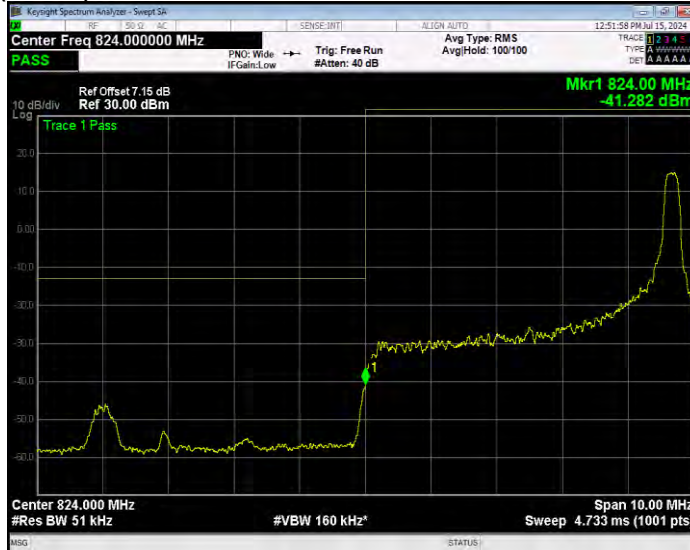

Band26(824-849) 16QAM BW=5MHz Channel=26815 RB Size=25 Position=#0 Extended

Band26(824-849) 16QAM BW=5MHz Channel=26815 RB Size=1 Position=#Max Normal