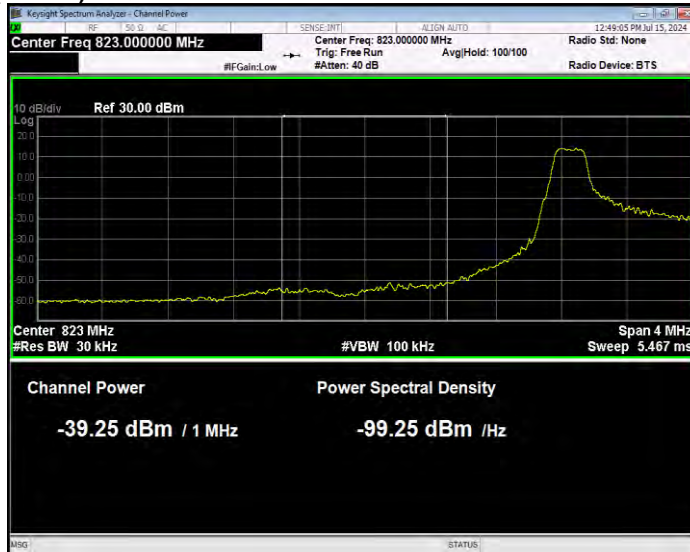

Band26(824-849) 16QAM BW=1.4MHz Channel=26797 RB Size=1 Position=#0 Normal

Band26(824-849) 16QAM BW=1.4MHz Channel=26797 RB Size=1 Position=#0 Extended