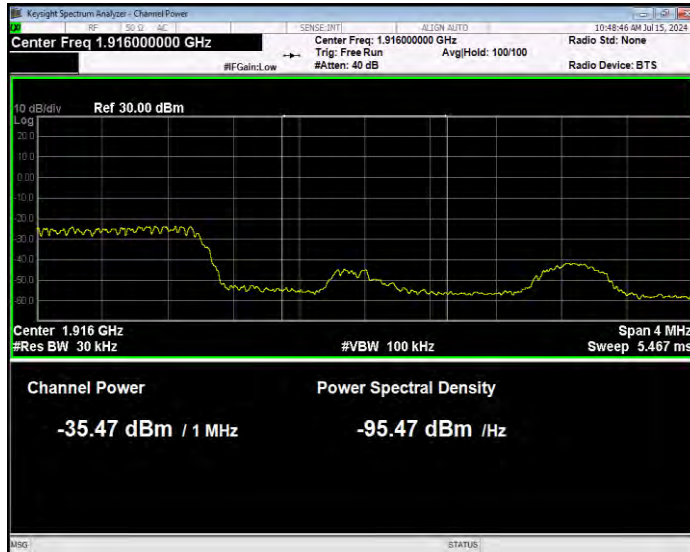

Band25 16QAM BW=3MHz Channel=26675 RB Size=1 Position=#0 Extended