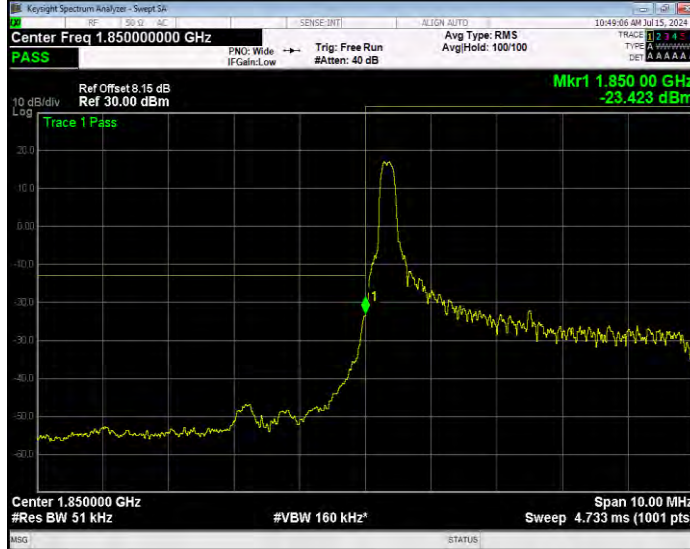

Band25 QPSK BW=5MHz Channel=26065 RB Size=1 Position=#0 Normal