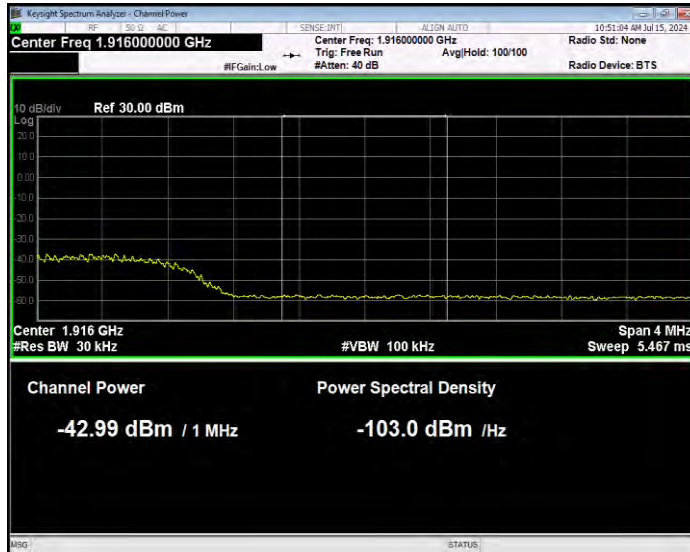

Band25 QPSK BW=10MHz Channel=26090 RB Size=1 Position=#Max Normal

Band25 QPSK BW=10MHz Channel=26090 RB Size=50 Position=#0 Extended

Band25 QPSK BW=10MHz Channel=26090 RB Size=50 Position=#0 Normal

Band25 QPSK BW=10MHz Channel=26640 RB Size=1 Position=#0 Extended