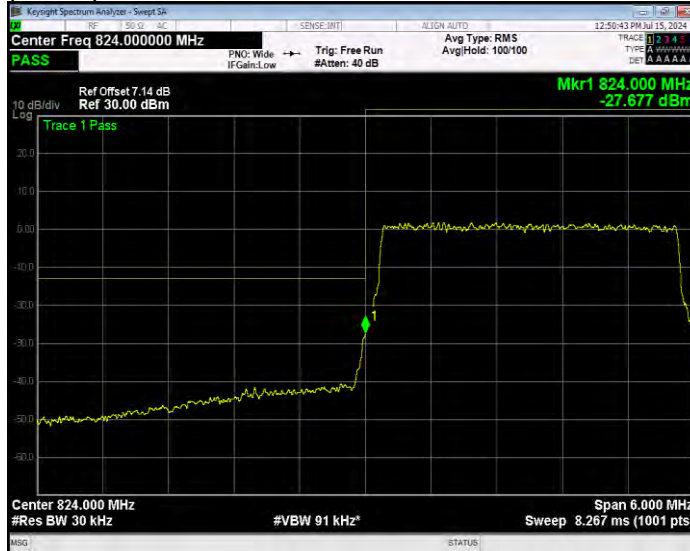

Band26(824-849) 16QAM BW=3MHz Channel=27025 RB Size=1 Position=#0 Extended

Band26(824-849) 16QAM BW=3MHz Channel=26805 RB Size=15 Position=#0 Normal