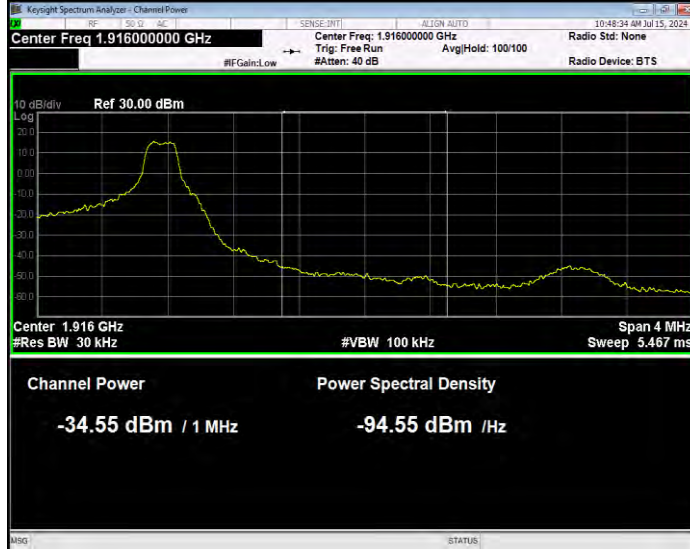

Band25 QPSK BW=3MHz Channel=26675 RB Size=1 Position=#Max Extended