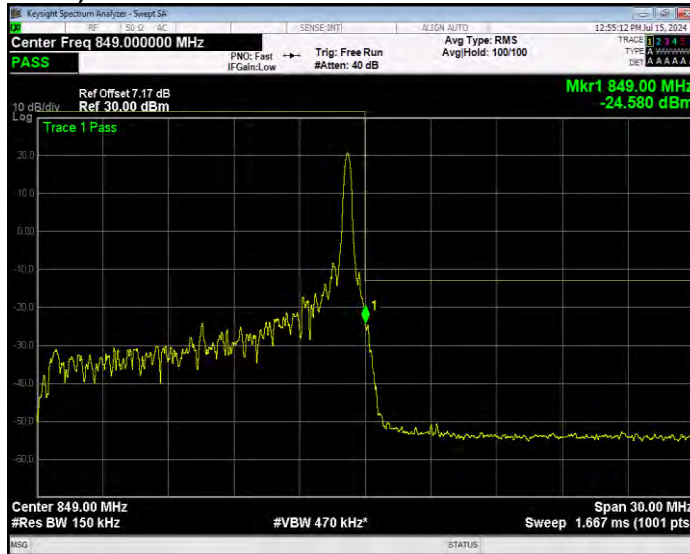

Band26(824-849) 16QAM BW=15MHz Channel=26965 RB Size=1 Position=#Max Normal