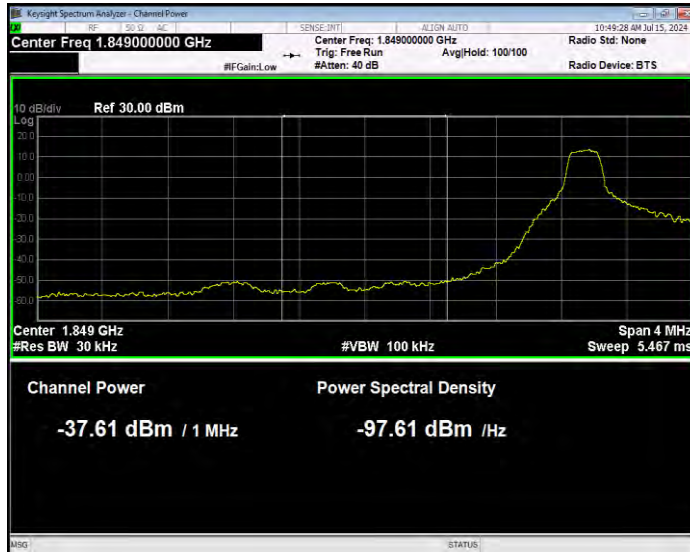

Band25 16QAM BW=5MHz Channel=26065 RB Size=1 Position=#0 Extended