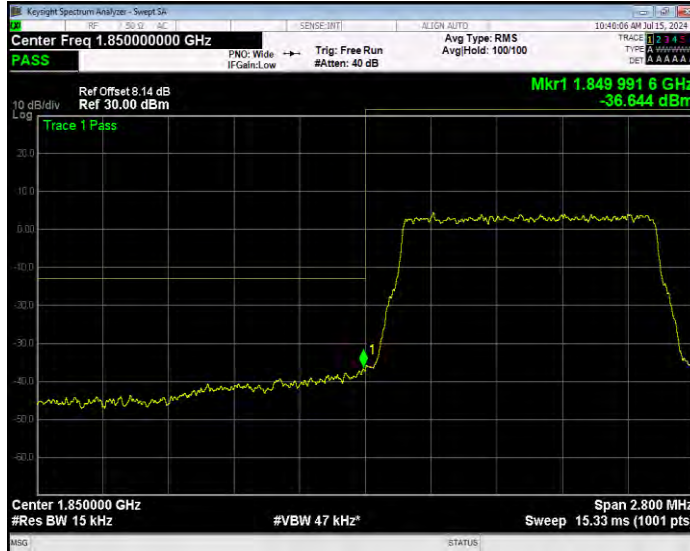

Band25 QPSK BW=1.4MHz Channel=26047 RB Size=1 Position=#0 Extended

Band25 QPSK BW=1.4MHz Channel=26047 RB Size=1 Position=#0 Normal

Band25 QPSK BW=1.4MHz Channel=26047 RB Size=1 Position=#Max Extended

Band25 QPSK BW=1.4MHz Channel=26047 RB Size=1 Position=#Max Normal

Band25 QPSK BW=1.4MHz Channel=26047 RB Size=6 Position=#0 Extended

Band25 QPSK BW=1.4MHz Channel=26047 RB Size=6 Position=#0 Normal

Band25 QPSK BW=1.4MHz Channel=26683 RB Size=1 Position=#0 Extended

Band25 QPSK BW=1.4MHz Channel=26683 RB Size=1 Position=#0 Normal