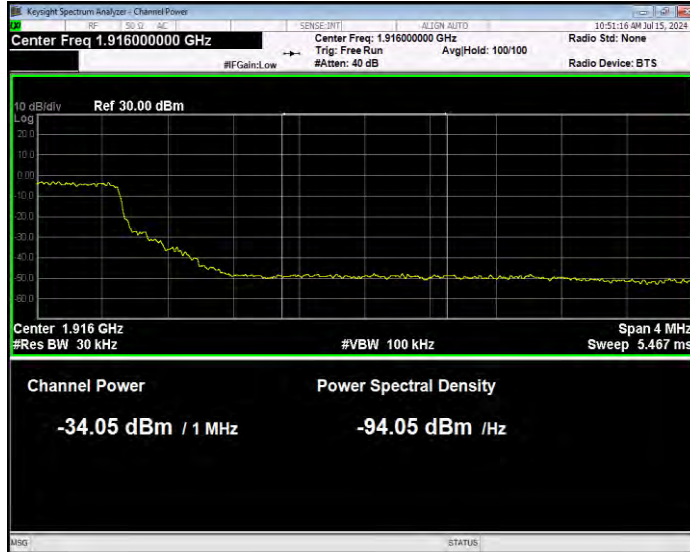

Band25 QPSK BW=10MHz Channel=26640 RB Size=1 Position=#0 Normal

Band25 QPSK BW=10MHz Channel=26640 RB Size=1 Position=#Max Extended

Band25 QPSK BW=10MHz Channel=26640 RB Size=1 Position=#Max Normal

Band25 QPSK BW=10MHz Channel=26640 RB Size=50 Position=#0 Extended