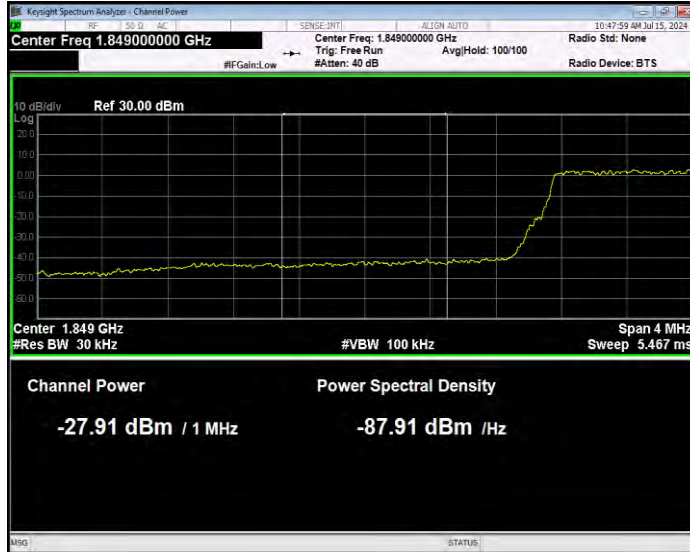

Band25 QPSK BW=3MHz Channel=26055 RB Size=15 Position=#0 Extended