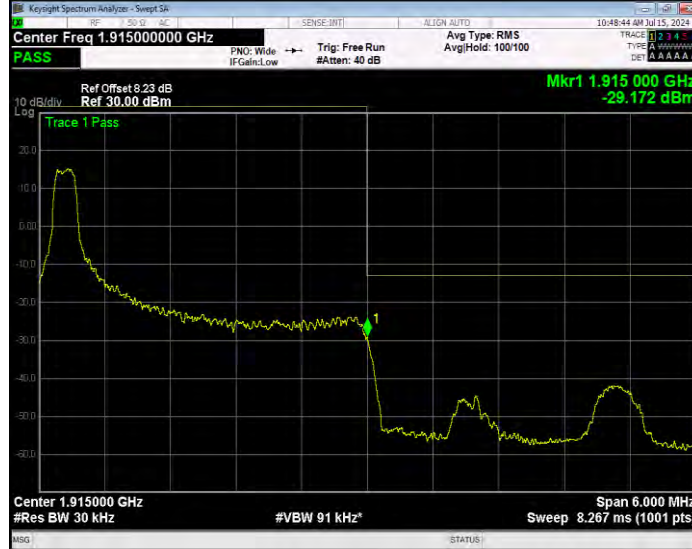

Band25 16QAM BW=3MHz Channel=26055 RB Size=15 Position=#0 Extended

Band25 16QAM BW=3MHz Channel=26055 RB Size=15 Position=#0 Normal

Band25 16QAM BW=3MHz Channel=26675 RB Size=1 Position=#0 Extended

Band25 16QAM BW=3MHz Channel=26675 RB Size=1 Position=#0 Normal