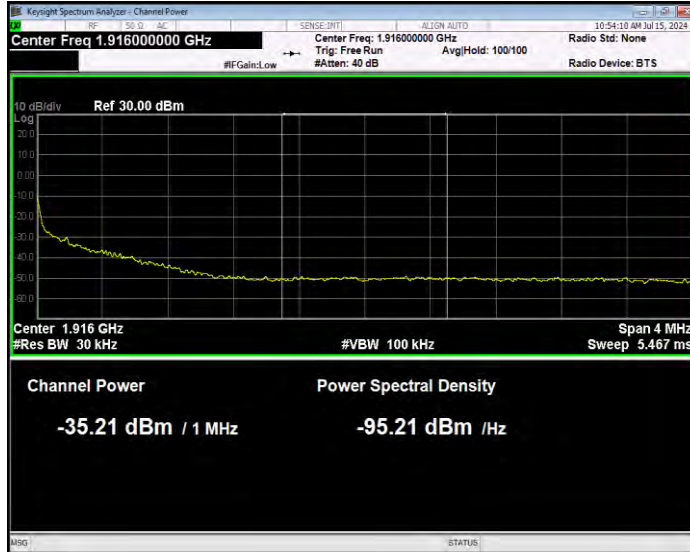

Band25 16QAM BW=20MHz Channel=26590 RB Size=100 Position=#0 Extended