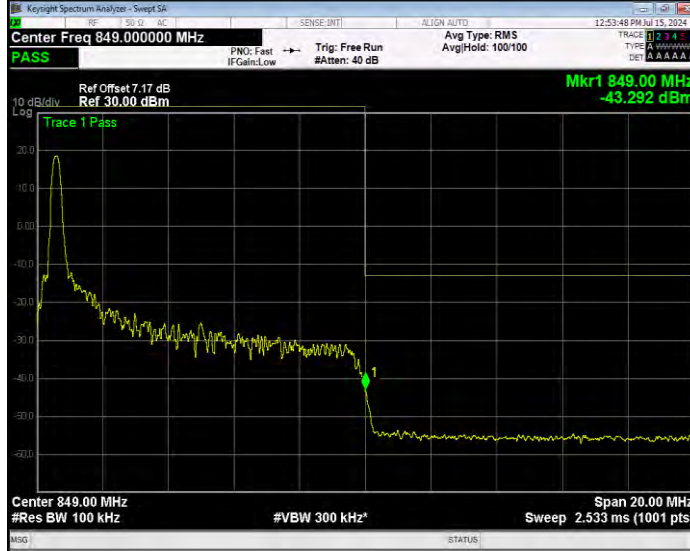

Band26(824-849) 16QAM BW=10MHz Channel=26990 RB Size=1 Position=#Max Extended

Band26(824-849) 16QAM BW=10MHz Channel=26990 RB Size=1 Position=#0 Normal