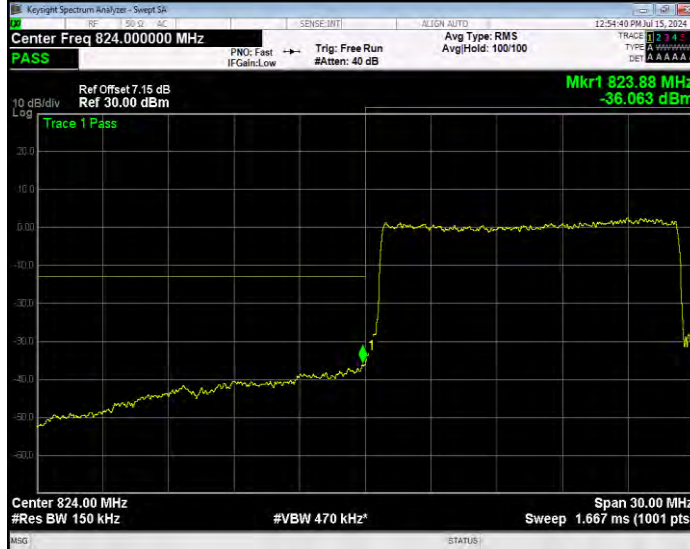

Band26(824-849) 16QAM BW=15MHz Channel=26865 RB Size=75 Position=#0 Normal