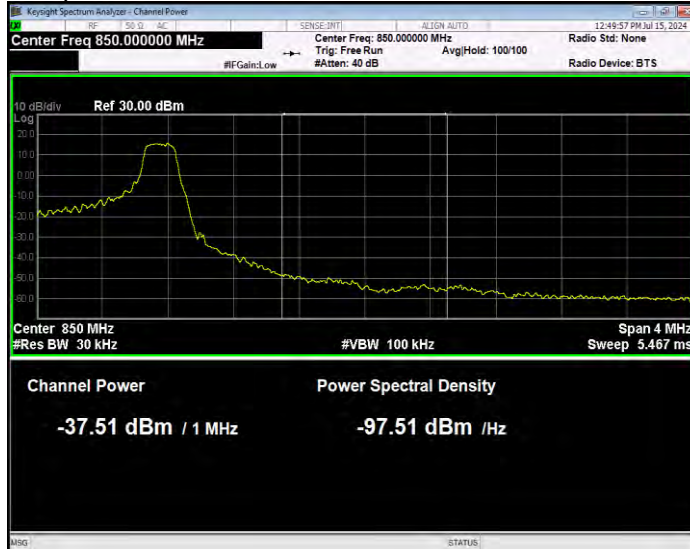

Band26(824-849) 16QAM BW=1.4MHz Channel=27033 RB Size=1 Position=#Max Normal

Band26(824-849) 16QAM BW=1.4MHz Channel=27033 RB Size=1 Position=#Max Extended