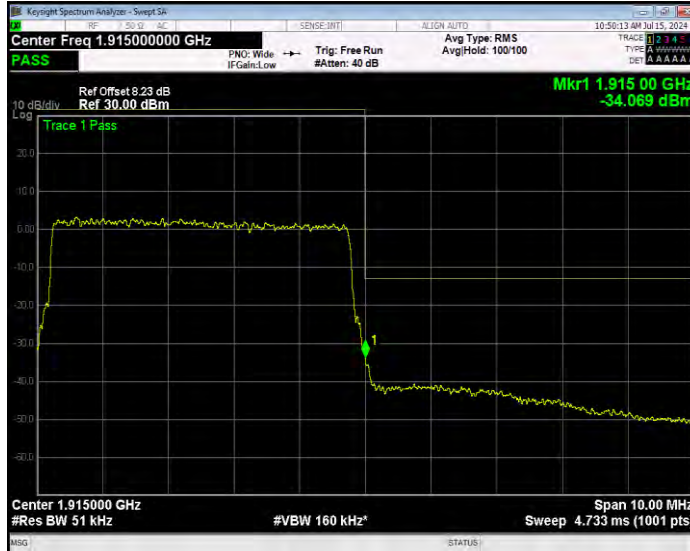

Band25 16QAM BW=5MHz Channel=26665 RB Size=1 Position=#Max Extended

Band25 16QAM BW=5MHz Channel=26665 RB Size=1 Position=#Max Normal

Band25 16QAM BW=5MHz Channel=26665 RB Size=25 Position=#0 Extended

Band25 16QAM BW=5MHz Channel=26665 RB Size=25 Position=#0 Normal