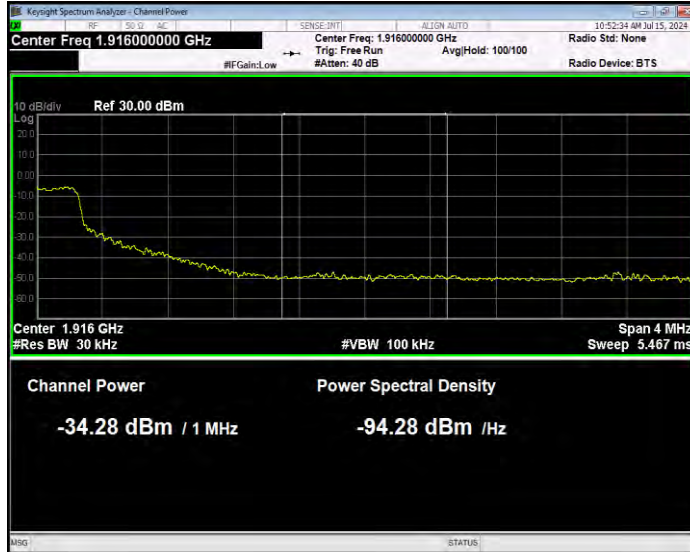

Band25 QPSK BW=15MHz Channel=26615 RB Size=1 Position=#0 Normal

Band25 QPSK BW=15MHz Channel=26615 RB Size=1 Position=#Max Extended

Band25 QPSK BW=15MHz Channel=26615 RB Size=1 Position=#Max Normal

Band25 QPSK BW=15MHz Channel=26615 RB Size=75 Position=#0 Extended