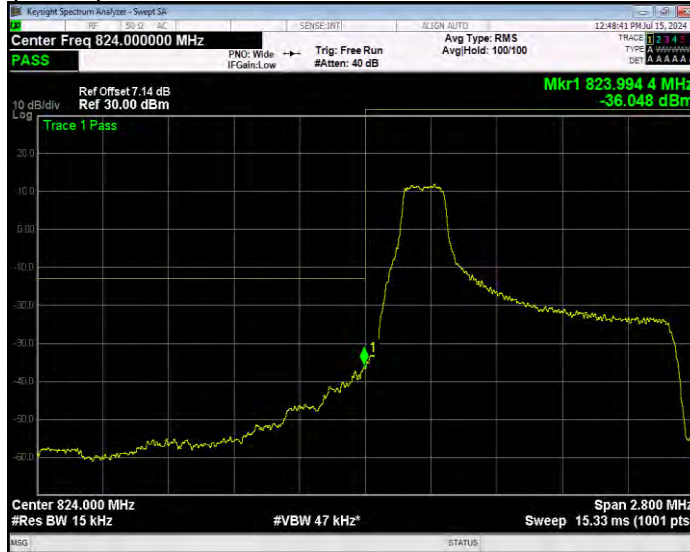

Band26(824-849) QPSK BW=1.4MHz Channel=26797 RB Size=1 Position=#0 Normal