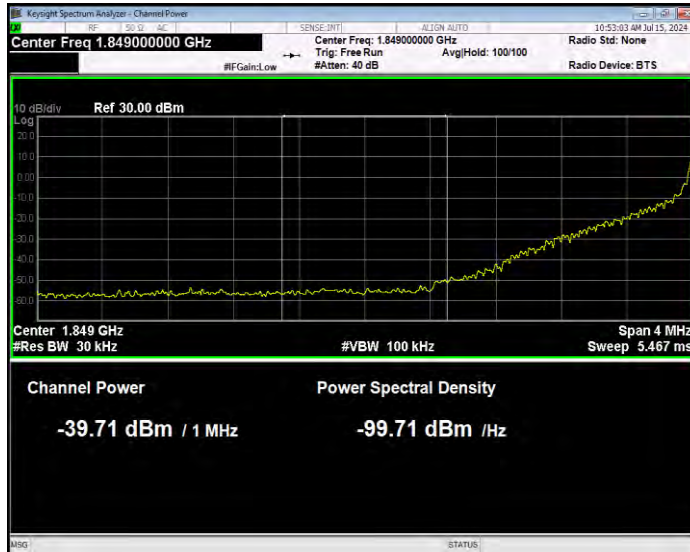

Band25 QPSK BW=20MHz Channel=26140 RB Size=1 Position=#0 Extended