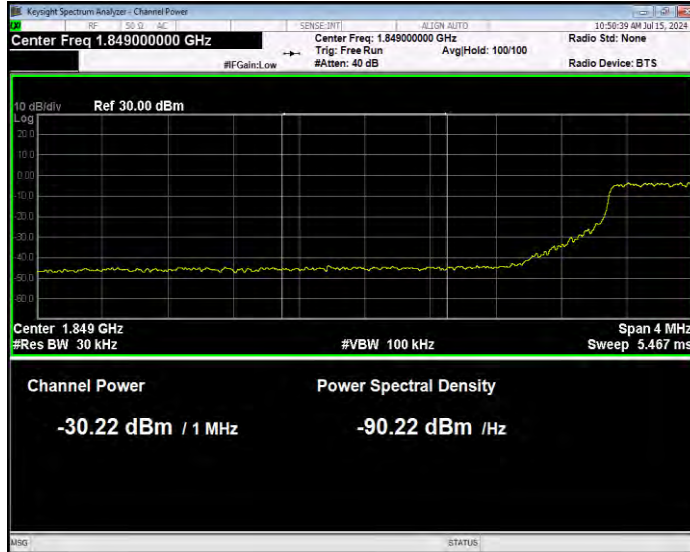

Band25 QPSK BW=10MHz Channel=26090 RB Size=50 Position=#0 Extended