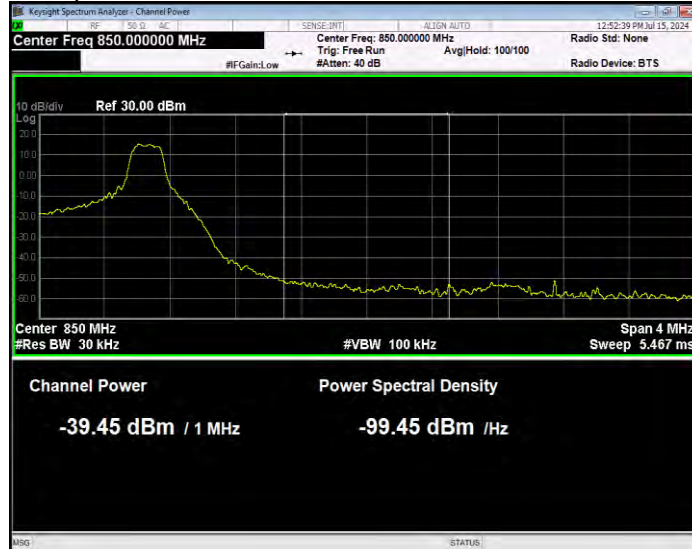

Band26(824-849) 16QAM BW=5MHz Channel=27015 RB Size=1 Position=#Max Extended