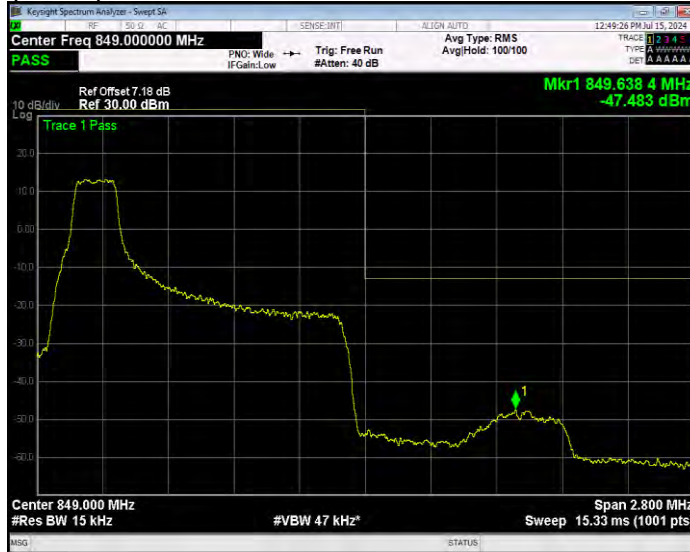

Band26(824-849) QPSK BW=1.4MHz Channel=27033 RB Size=1 Position=#0 Normal