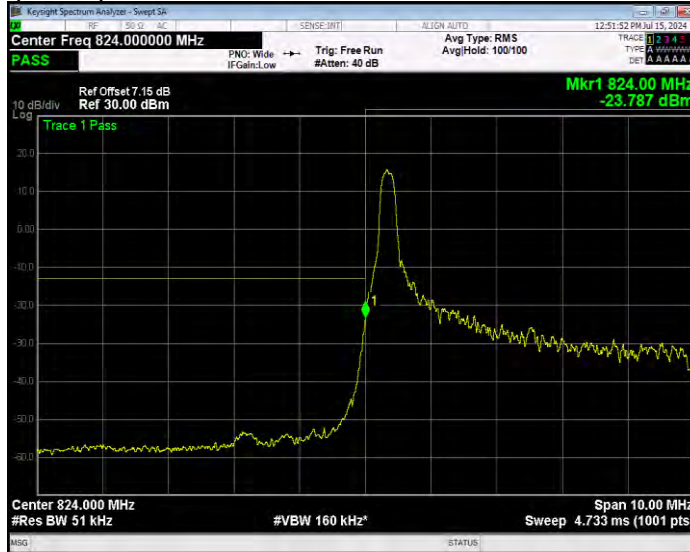

Band26(824-849) 16QAM BW=5MHz Channel=26815 RB Size=1 Position=#0 Normal