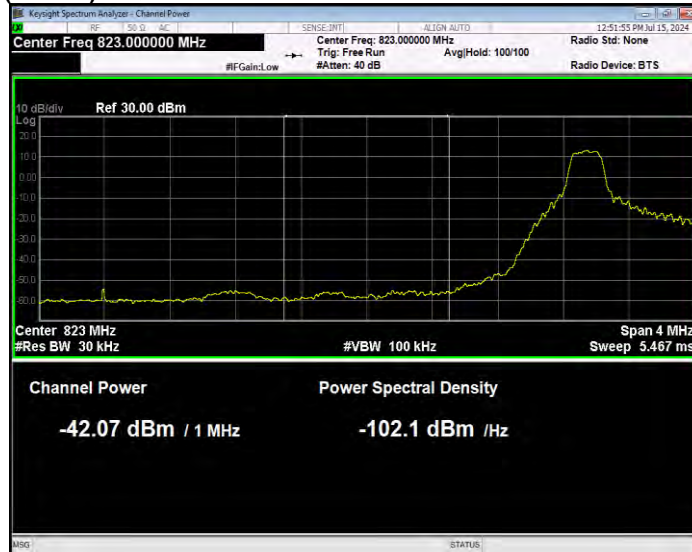

Band26(824-849) 16QAM BW=5MHz Channel=26815 RB Size=1 Position=#0 Extended