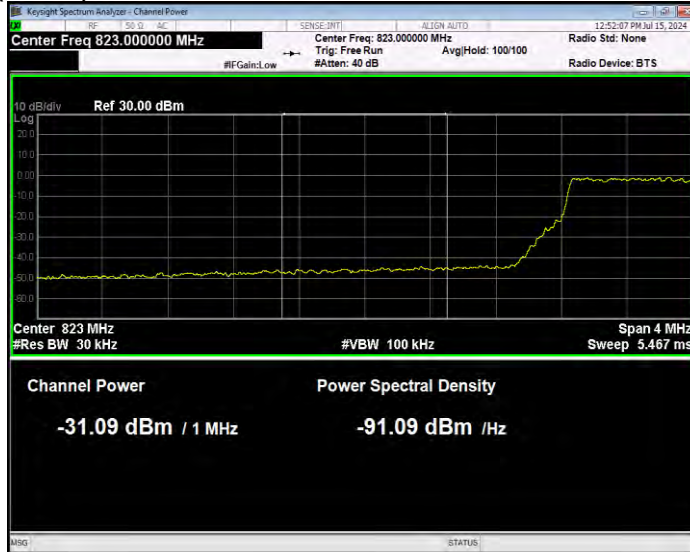

Band26(824-849) 16QAM BW=5MHz Channel=26815 RB Size=25 Position=#0 Normal

Band26(824-849) 16QAM BW=5MHz Channel=26815 RB Size=25 Position=#0 Extended