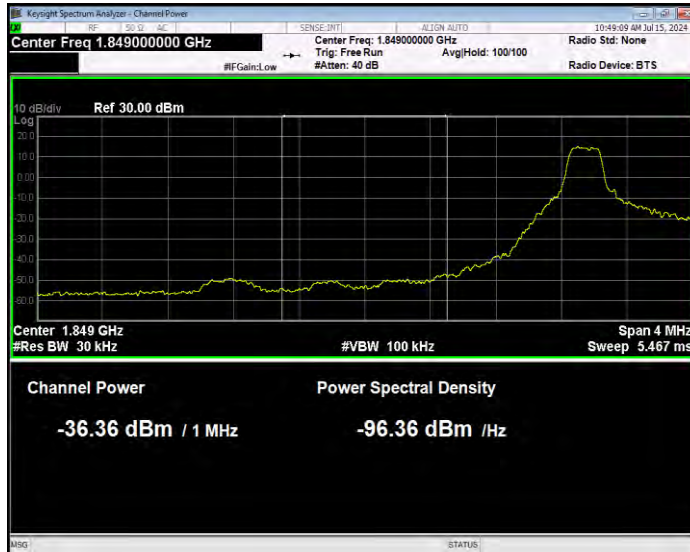

Band25 QPSK BW=5MHz Channel=26065 RB Size=1 Position=#0 Extended