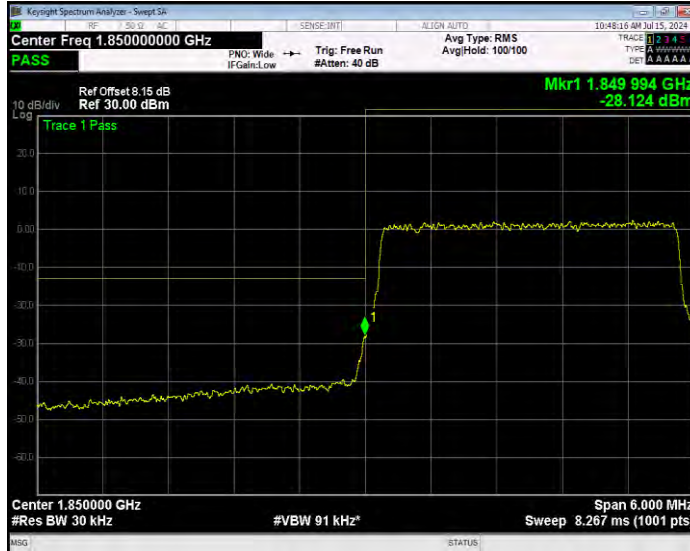

Band25 16QAM BW=3MHz Channel=26055 RB Size=15 Position=#0 Normal