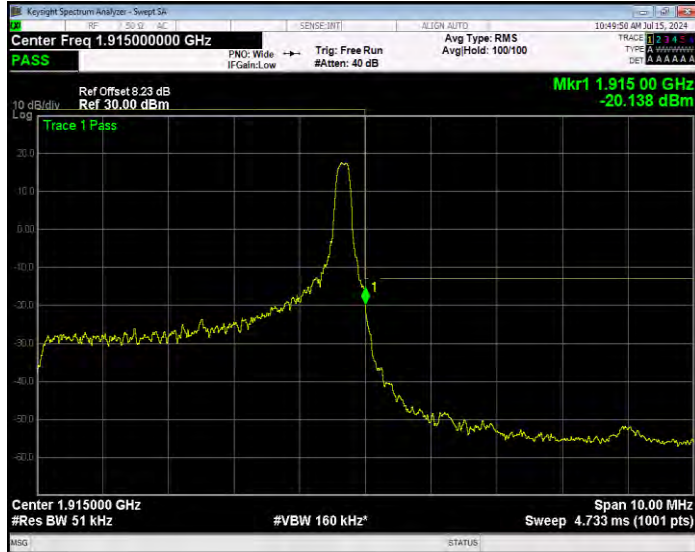

Band25 QPSK BW=5MHz Channel=26665 RB Size=1 Position=#Max Normal