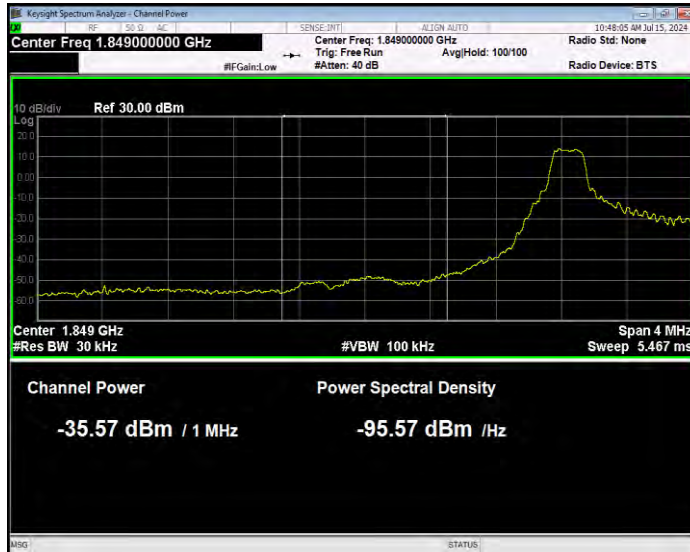

Band25 16QAM BW=3MHz Channel=26055 RB Size=1 Position=#0 Extended