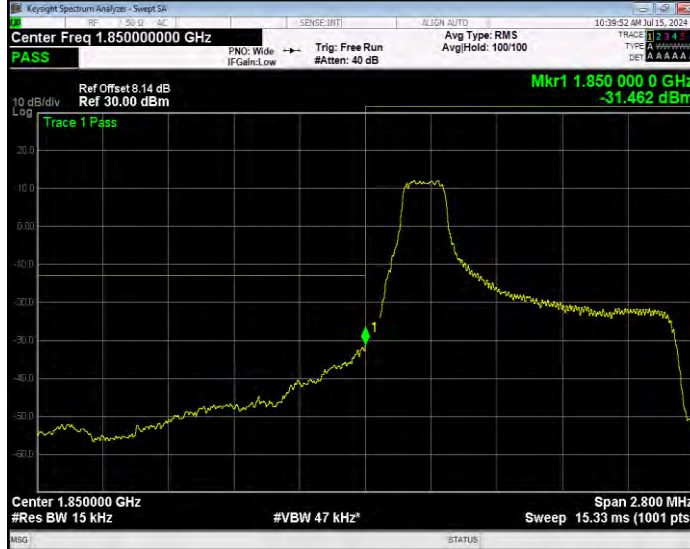

Band25 QPSK BW=1.4MHz Channel=26047 RB Size=1 Position=#0 Normal