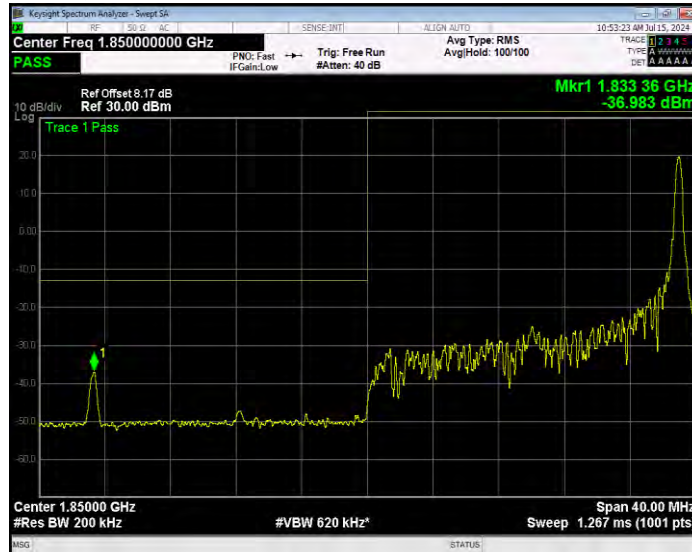

Band25 16QAM BW=20MHz Channel=26140 RB Size=1 Position=#0 Normal

Band25 16QAM BW=20MHz Channel=26140 RB Size=1 Position=#Max Extended

Band25 16QAM BW=20MHz Channel=26140 RB Size=1 Position=#Max Normal

Band25 16QAM BW=20MHz Channel=26140 RB Size=100 Position=#0 Extended

Band25 16QAM BW=20MHz Channel=26140 RB Size=100 Position=#0 Normal

Band25 16QAM BW=20MHz Channel=26590 RB Size=1 Position=#0 Extended

Band25 16QAM BW=20MHz Channel=26590 RB Size=1 Position=#0 Normal

Band25 16QAM BW=20MHz Channel=26590 RB Size=1 Position=#Max Extended