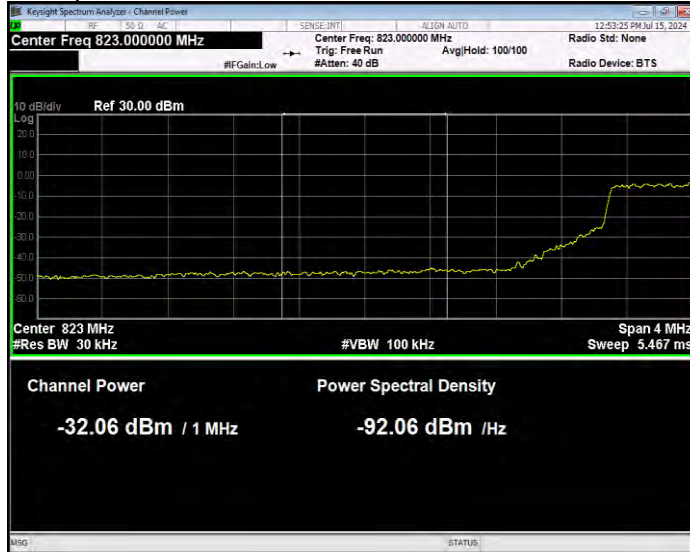

Band26(824-849) 16QAM BW=10MHz Channel=26840 RB Size=50 Position=#0 Extended