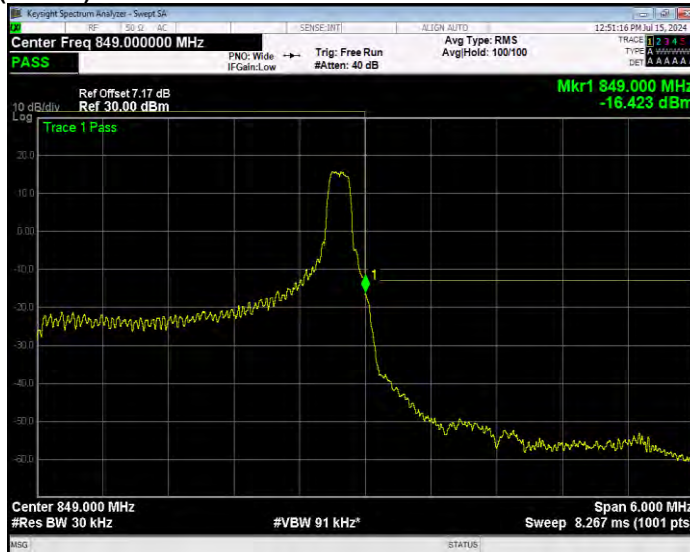

Band26(824-849) 16QAM BW=3MHz Channel=27025 RB Size=15 Position=#0 Extended

Band26(824-849) 16QAM BW=3MHz Channel=27025 RB Size=1 Position=#Max Normal