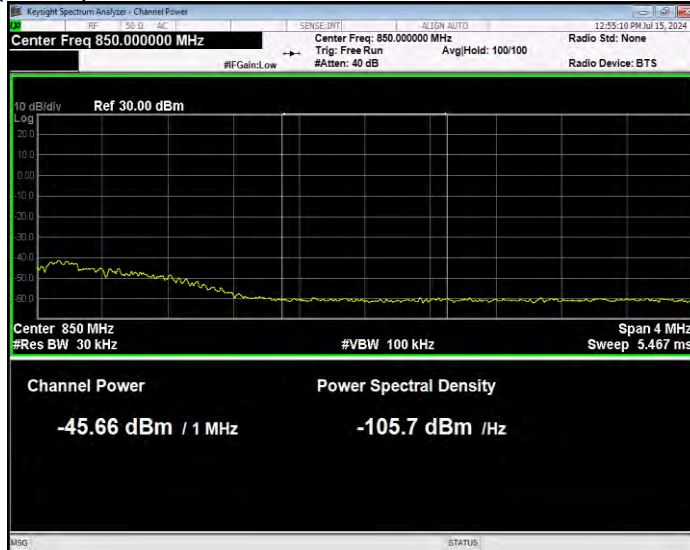

Band26(824-849) 16QAM BW=15MHz Channel=26965 RB Size=1 Position=#0 Normal

Band26(824-849) 16QAM BW=15MHz Channel=26965 RB Size=1 Position=#0 Extended