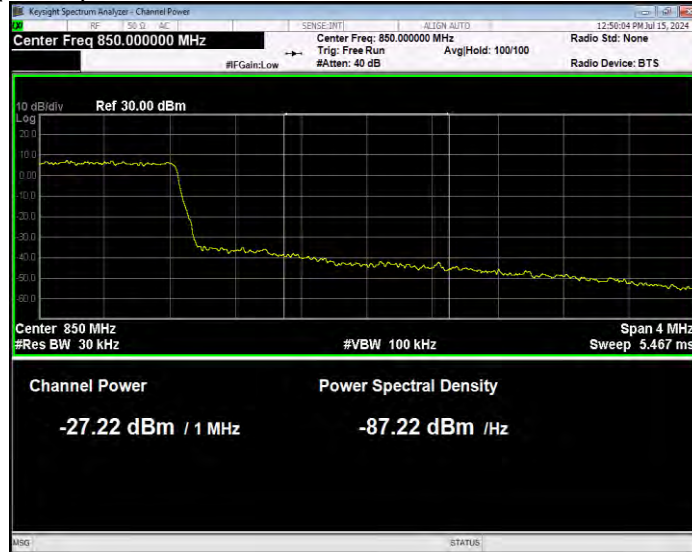

Band26(824-849) 16QAM BW=1.4MHz Channel=27033 RB Size=6 Position=#0 Normal

Band26(824-849) 16QAM BW=1.4MHz Channel=27033 RB Size=6 Position=#0 Extended