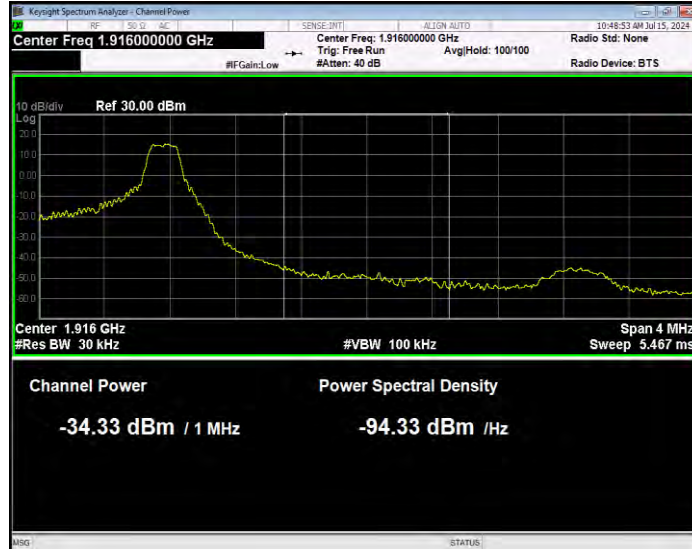

Band25 16QAM BW=3MHz Channel=26675 RB Size=1 Position=#Max Extended