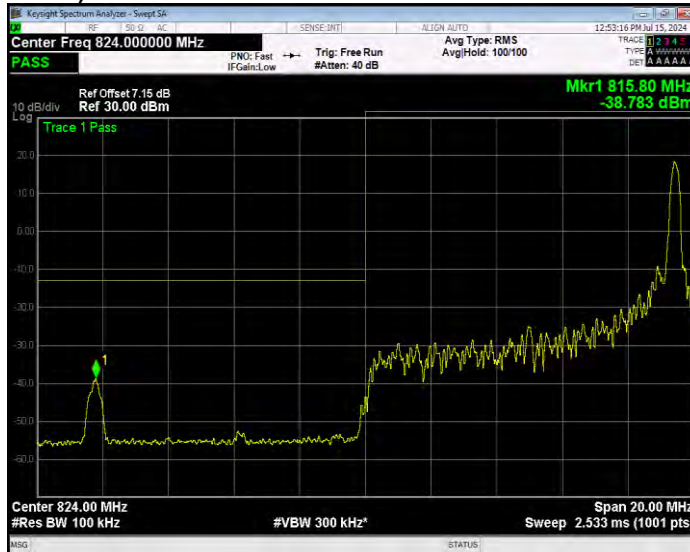

Band26(824-849) 16QAM BW=10MHz Channel=26840 RB Size=1 Position=#Max Normal