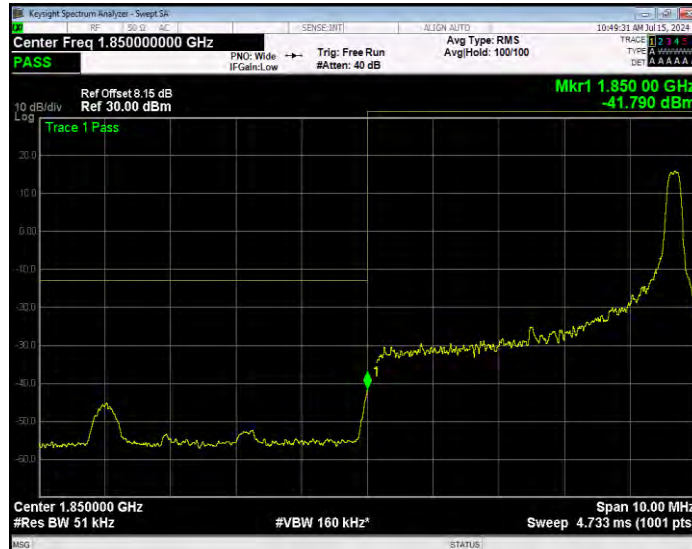

Band25 16QAM BW=5MHz Channel=26065 RB Size=1 Position=#0 Extended

Band25 16QAM BW=5MHz Channel=26065 RB Size=1 Position=#0 Normal

Band25 16QAM BW=5MHz Channel=26065 RB Size=1 Position=#Max Extended

Band25 16QAM BW=5MHz Channel=26065 RB Size=1 Position=#Max Normal