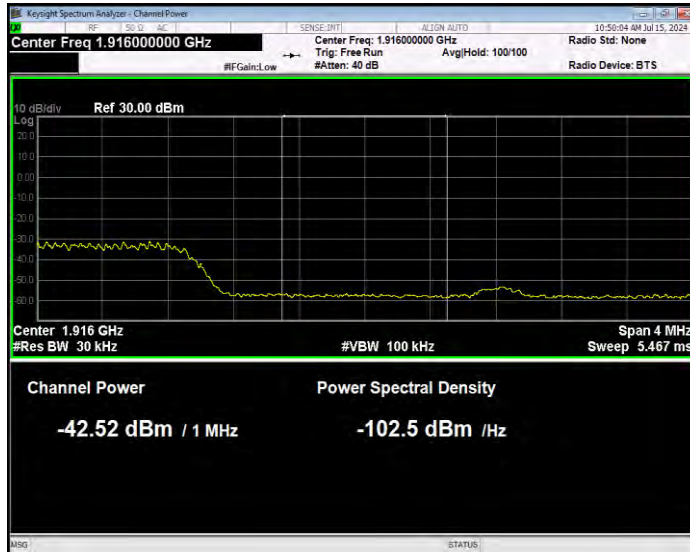

Band25 16QAM BW=5MHz Channel=26665 RB Size=1 Position=#0 Extended