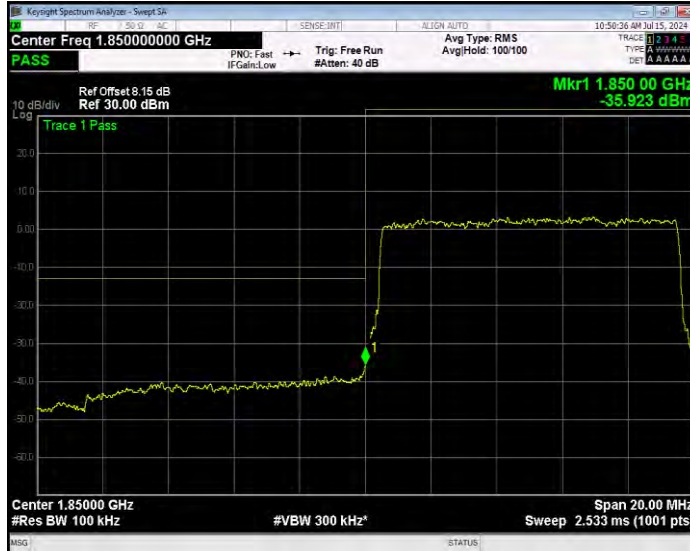

Band25 QPSK BW=10MHz Channel=26090 RB Size=50 Position=#0 Normal