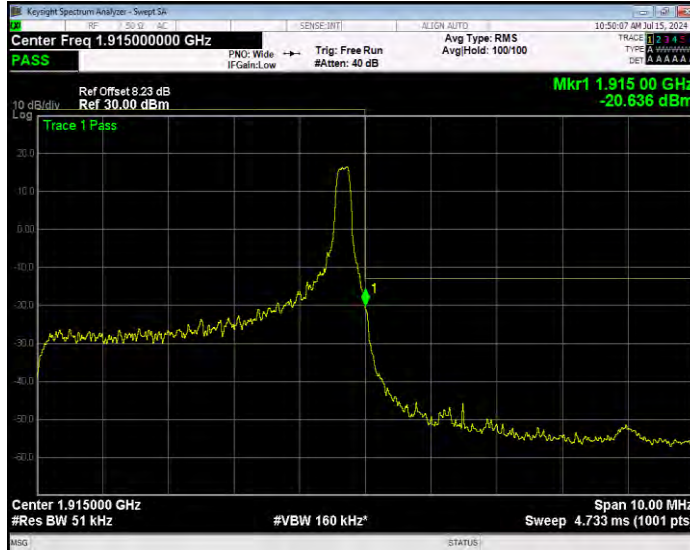

Band25 16QAM BW=5MHz Channel=26665 RB Size=1 Position=#Max Normal