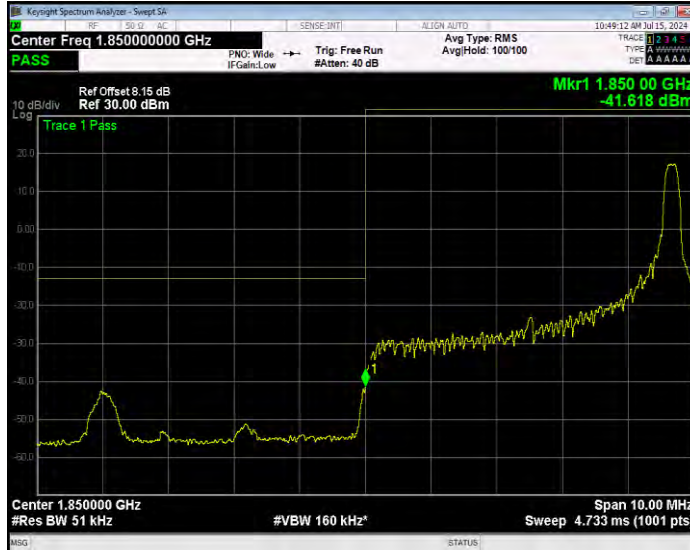

Band25 QPSK BW=5MHz Channel=26065 RB Size=1 Position=#Max Normal