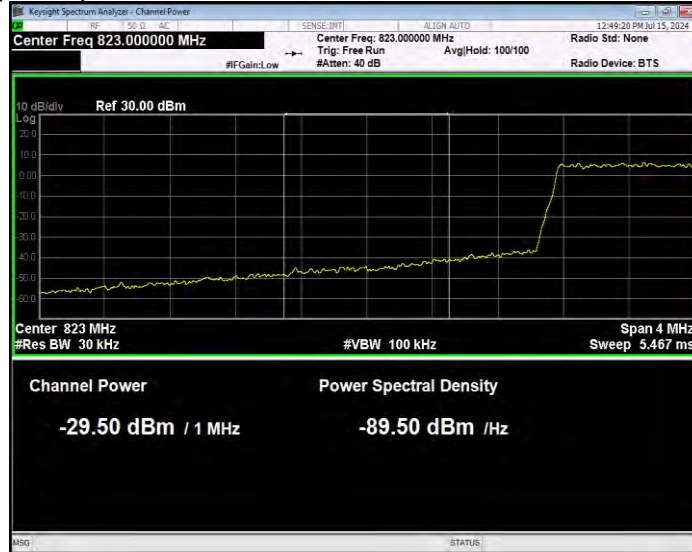

Band26(824-849) 16QAM BW=1.4MHz Channel=26797 RB Size=6 Position=#0 Normal

Band26(824-849) 16QAM BW=1.4MHz Channel=26797 RB Size=6 Position=#0 Extended