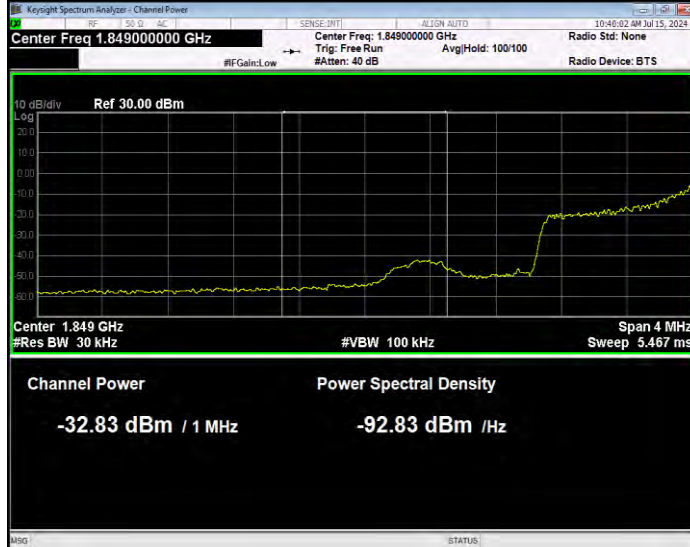

Band25 QPSK BW=1.4MHz Channel=26047 RB Size=1 Position=#Max Extended