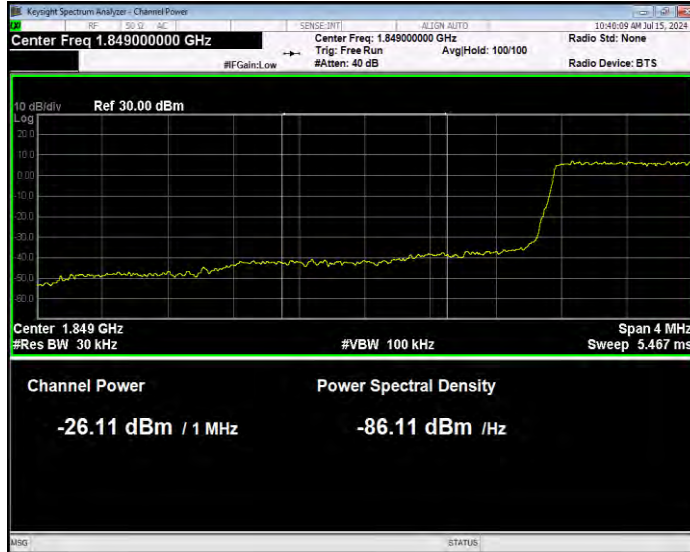

Band25 QPSK BW=1.4MHz Channel=26047 RB Size=6 Position=#0 Extended