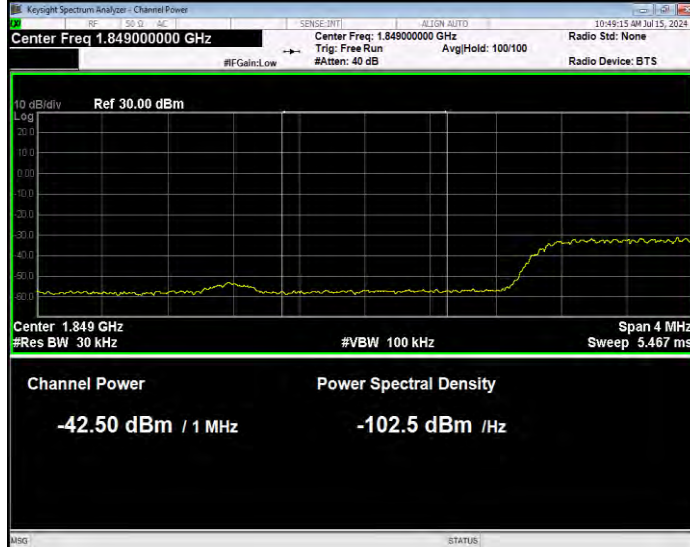

Band25 QPSK BW=3MHz Channel=26675 RB Size=15 Position=#0 Normal

Band25 QPSK BW=5MHz Channel=26065 RB Size=1 Position=#0 Extended

Band25 QPSK BW=5MHz Channel=26065 RB Size=1 Position=#0 Normal

Band25 QPSK BW=5MHz Channel=26065 RB Size=1 Position=#Max Extended