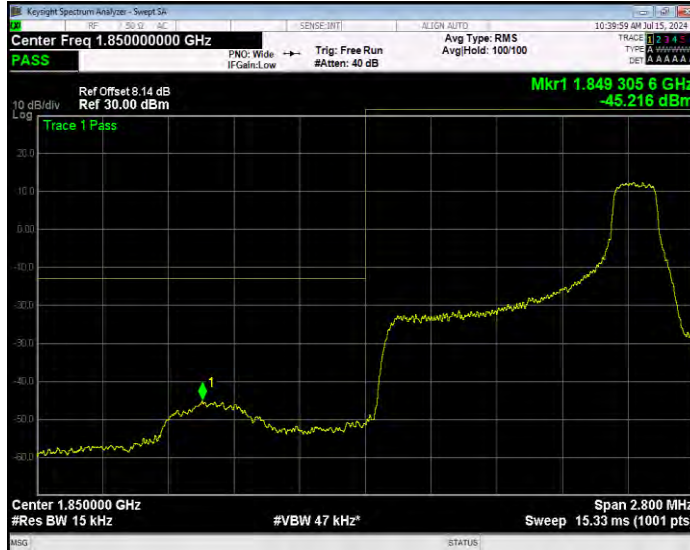

Band25 QPSK BW=1.4MHz Channel=26047 RB Size=1 Position=#0 Extended

Band25 QPSK BW=1.4MHz Channel=26047 RB Size=1 Position=#0 Normal

Band25 QPSK BW=1.4MHz Channel=26047 RB Size=1 Position=#Max Extended

Band25 QPSK BW=1.4MHz Channel=26047 RB Size=1 Position=#Max Normal