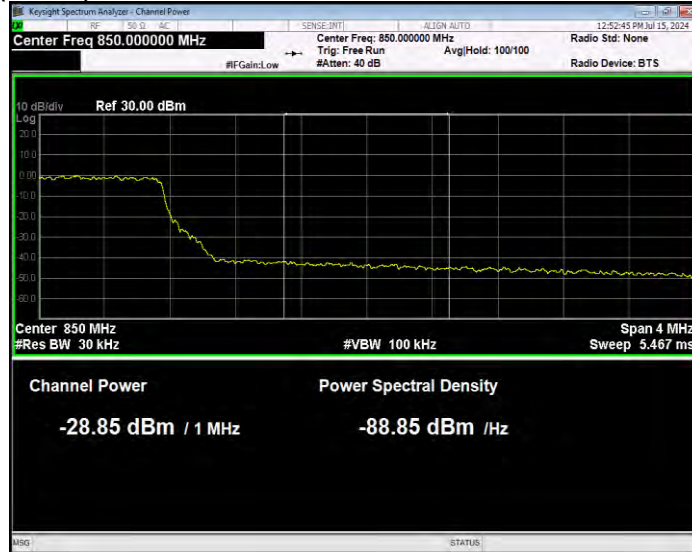

Band26(824-849) 16QAM BW=5MHz Channel=27015 RB Size=25 Position=#0 Extended