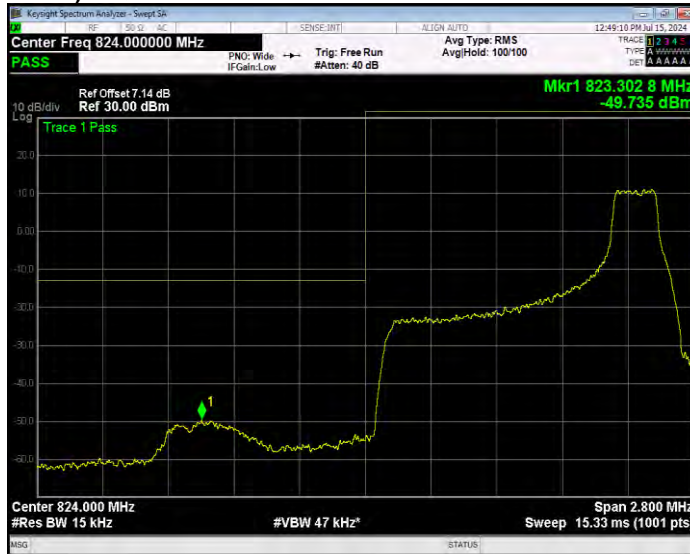

Band26(824-849) 16QAM BW=1.4MHz Channel=26797 RB Size=6 Position=#0 Extended

Band26(824-849) 16QAM BW=1.4MHz Channel=26797 RB Size=1 Position=#Max Normal