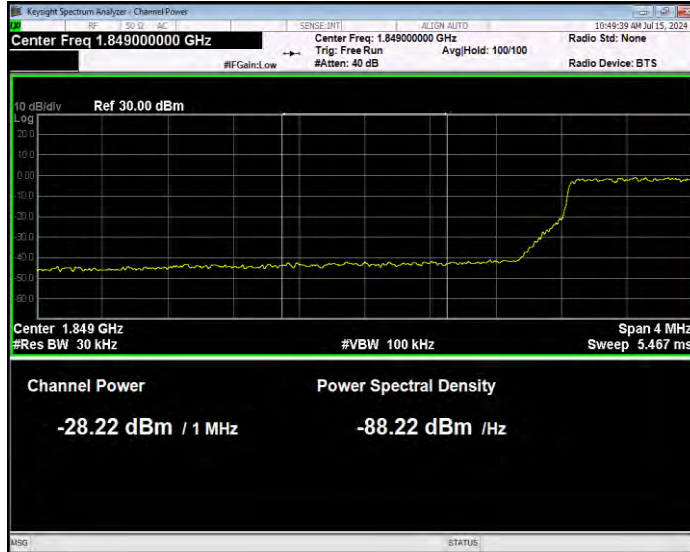

Band25 16QAM BW=5MHz Channel=26065 RB Size=25 Position=#0 Extended