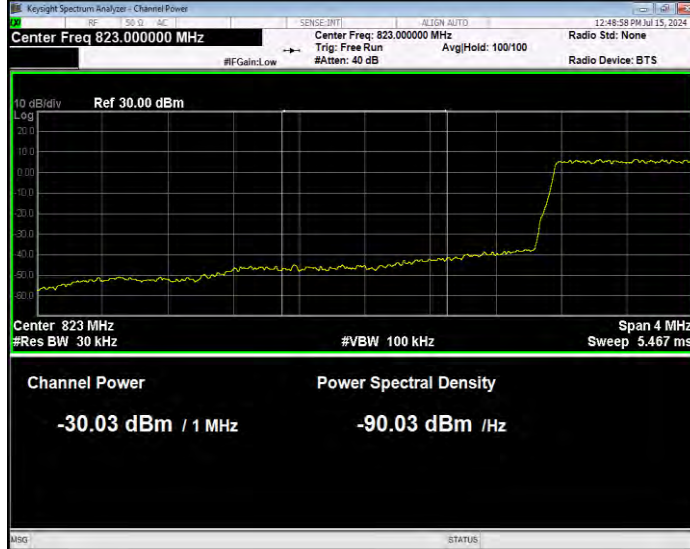

Band26(824-849) QPSK BW=1.4MHz Channel=26797 RB Size=6 Position=#0 Extended