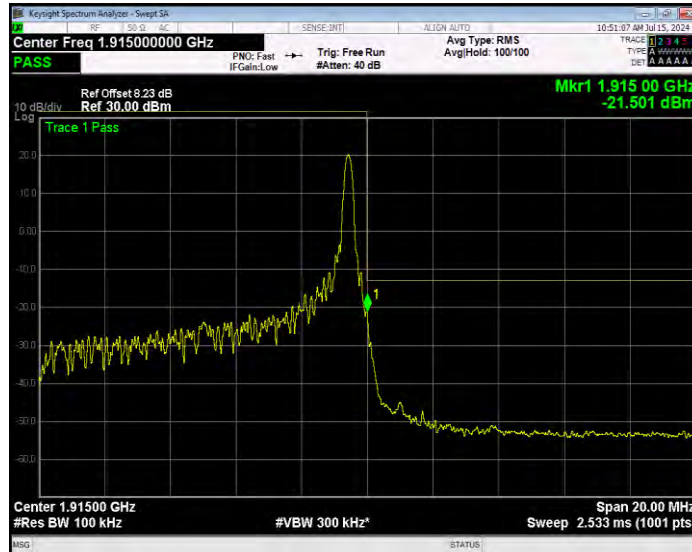

Band25 QPSK BW=10MHz Channel=26640 RB Size=1 Position=#Max Normal