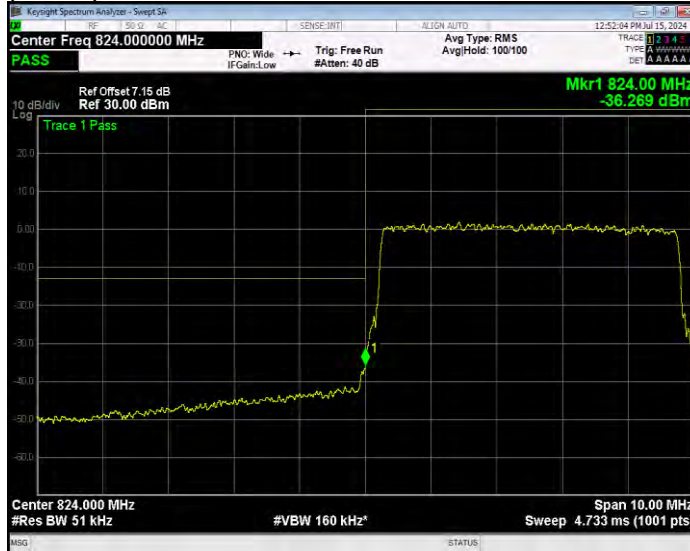

Band26(824-849) 16QAM BW=5MHz Channel=27015 RB Size=1 Position=#0 Extended

Band26(824-849) 16QAM BW=5MHz Channel=26815 RB Size=25 Position=#0 Normal