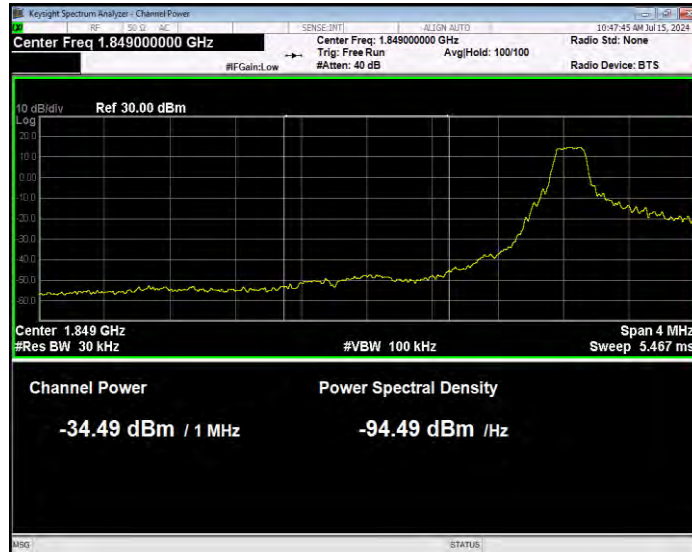

Band25 QPSK BW=3MHz Channel=26055 RB Size=1 Position=#0 Extended