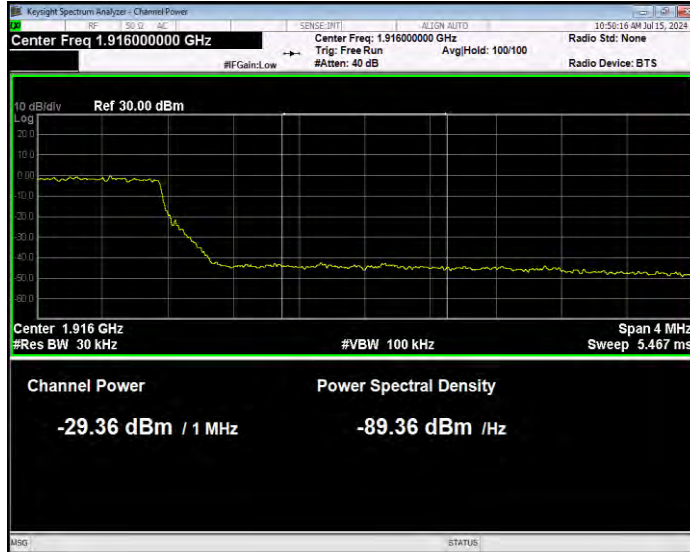

Band25 16QAM BW=5MHz Channel=26665 RB Size=25 Position=#0 Extended