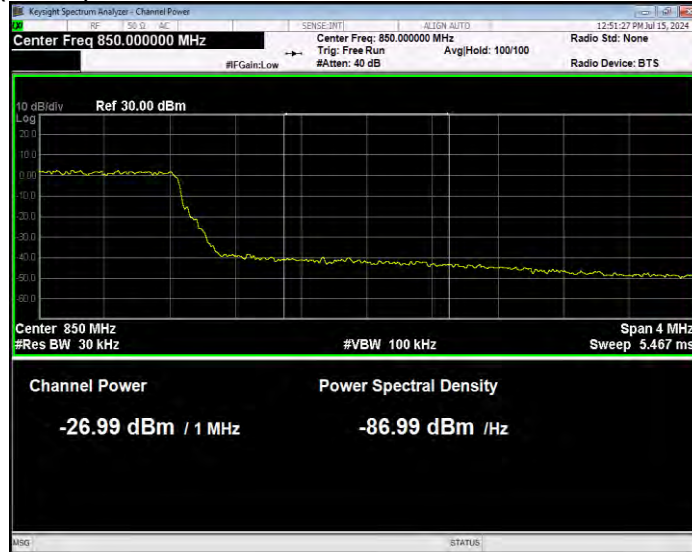

Band26(824-849) 16QAM BW=3MHz Channel=27025 RB Size=15 Position=#0 Normal

Band26(824-849) 16QAM BW=3MHz Channel=27025 RB Size=15 Position=#0 Extended