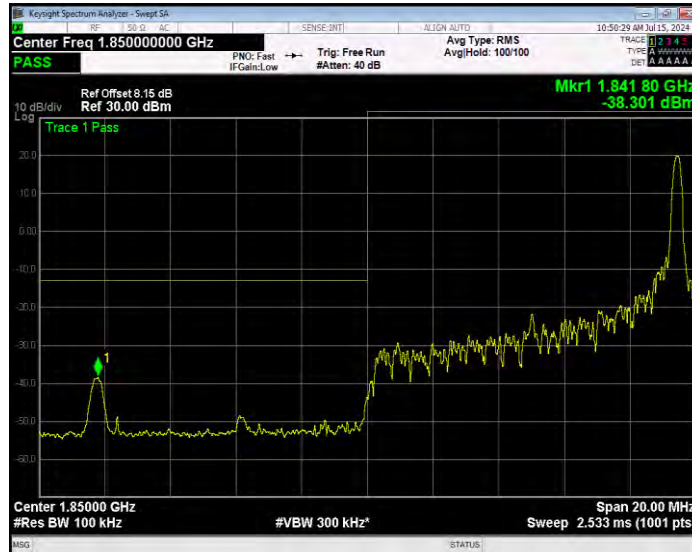

Band25 QPSK BW=10MHz Channel=26090 RB Size=1 Position=#Max Normal