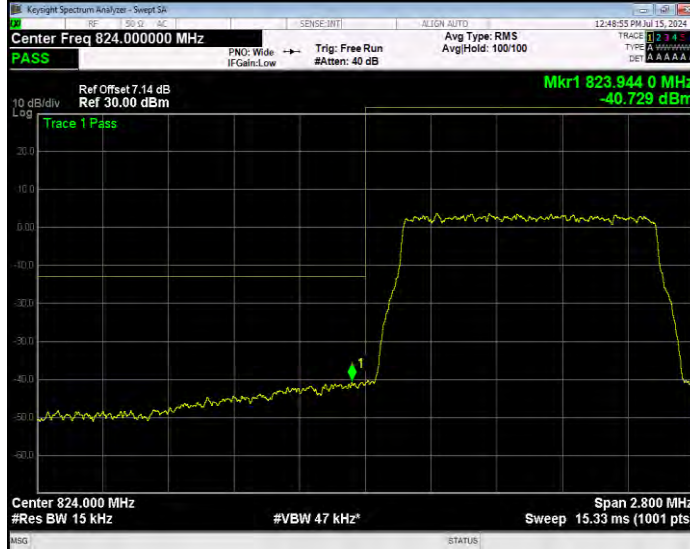

Band26(824-849) QPSK BW=1.4MHz Channel=26797 RB Size=1 Position=#Max Extended

Band26(824-849) QPSK BW=1.4MHz Channel=26797 RB Size=1 Position=#Max Normal

Band26(824-849) QPSK BW=1.4MHz Channel=26797 RB Size=6 Position=#0 Extended

Band26(824-849) QPSK BW=1.4MHz Channel=26797 RB Size=6 Position=#0 Normal

Band26(824-849) QPSK BW=1.4MHz Channel=27033 RB Size=1 Position=#0 Extended

Band26(824-849) QPSK BW=1.4MHz Channel=27033 RB Size=1 Position=#0 Normal