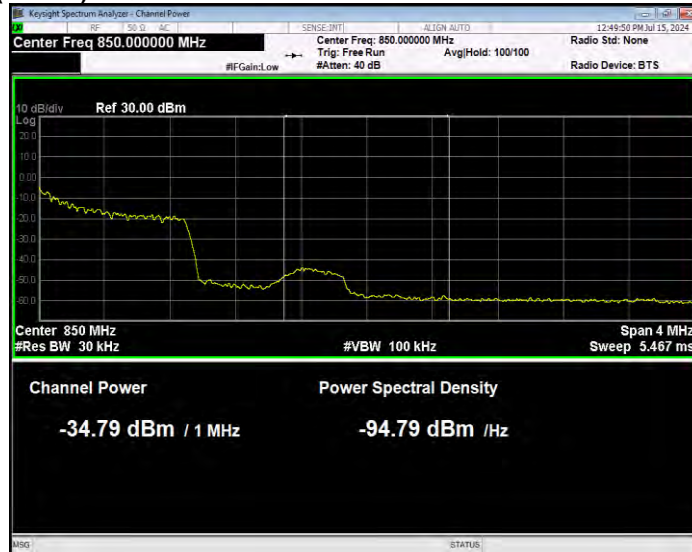

Band26(824-849) 16QAM BW=1.4MHz Channel=27033 RB Size=1 Position=#0 Normal

Band26(824-849) 16QAM BW=1.4MHz Channel=27033 RB Size=1 Position=#0 Extended