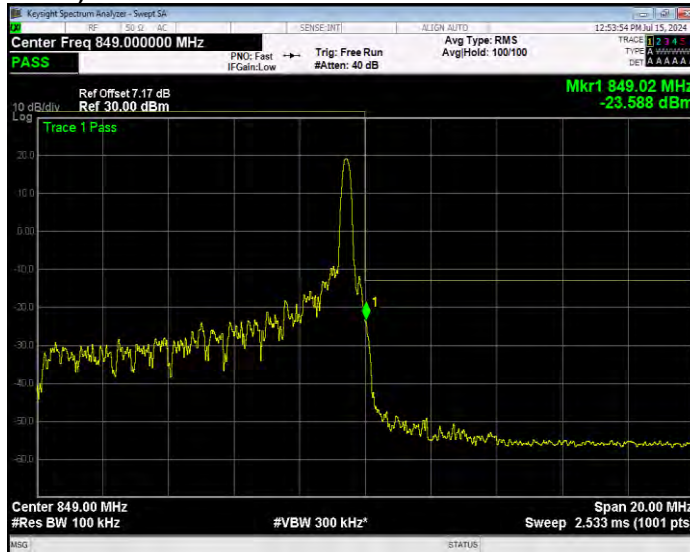

Band26(824-849) 16QAM BW=10MHz Channel=26990 RB Size=1 Position=#Max Normal