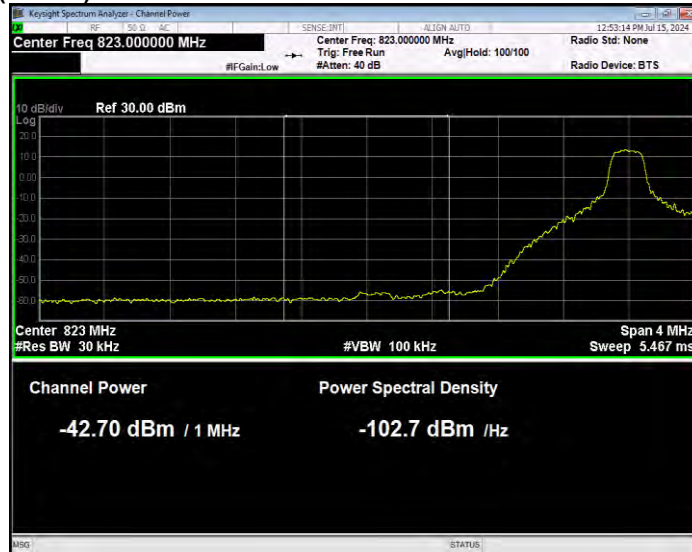

Band26(824-849) 16QAM BW=10MHz Channel=26840 RB Size=1 Position=#0 Normal

Band26(824-849) 16QAM BW=10MHz Channel=26840 RB Size=1 Position=#0 Extended