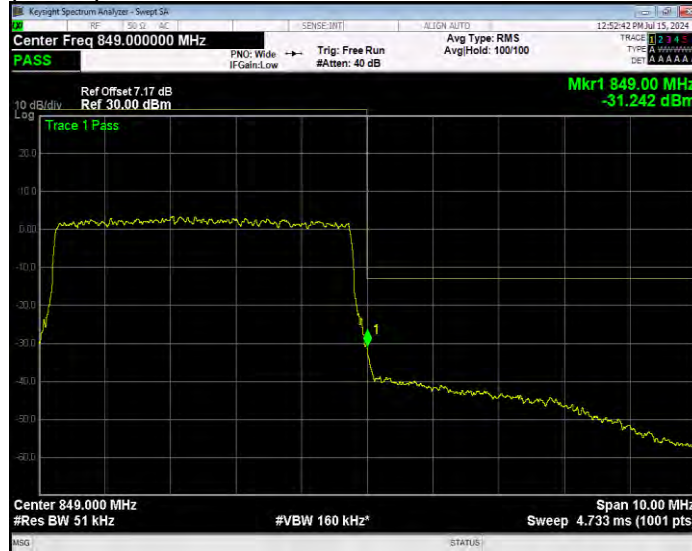

Band26(824-849) 16QAM BW=5MHz Channel=27015 RB Size=25 Position=#0 Normal