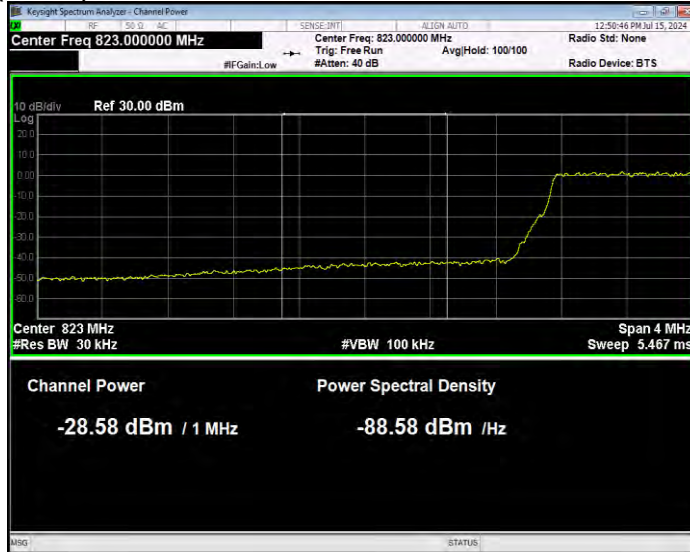

Band26(824-849) 16QAM BW=3MHz Channel=26805 RB Size=15 Position=#0 Normal

Band26(824-849) 16QAM BW=3MHz Channel=26805 RB Size=15 Position=#0 Extended