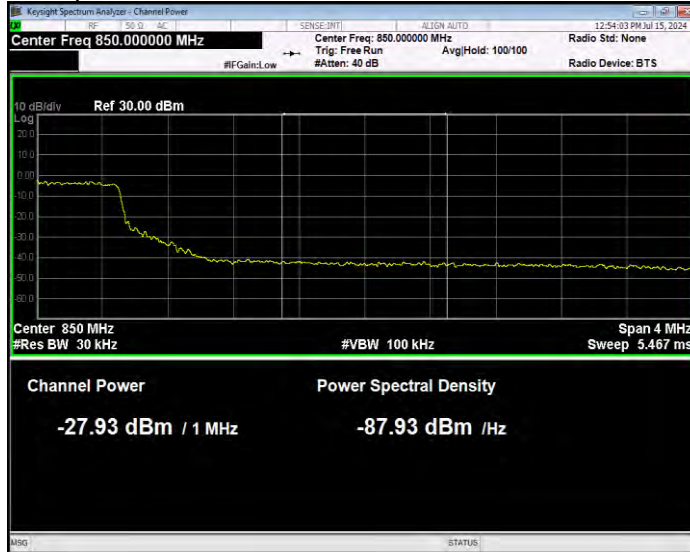

Band26(824-849) 16QAM BW=10MHz Channel=26990 RB Size=50 Position=#0 Extended