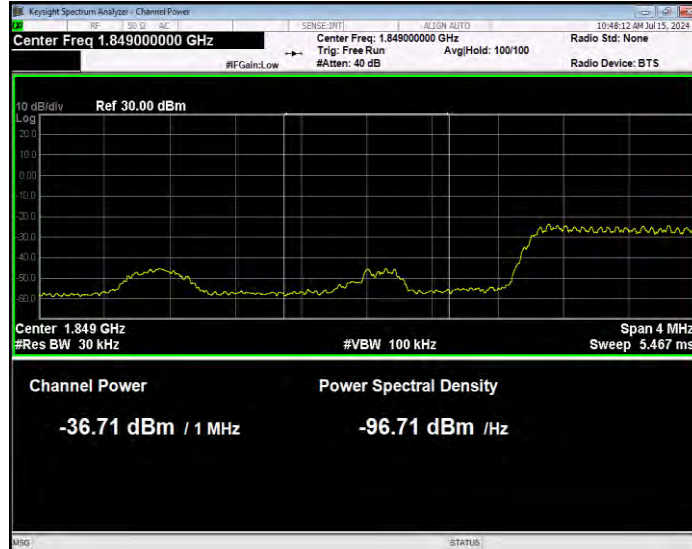

Band25 16QAM BW=3MHz Channel=26055 RB Size=1 Position=#Max Extended