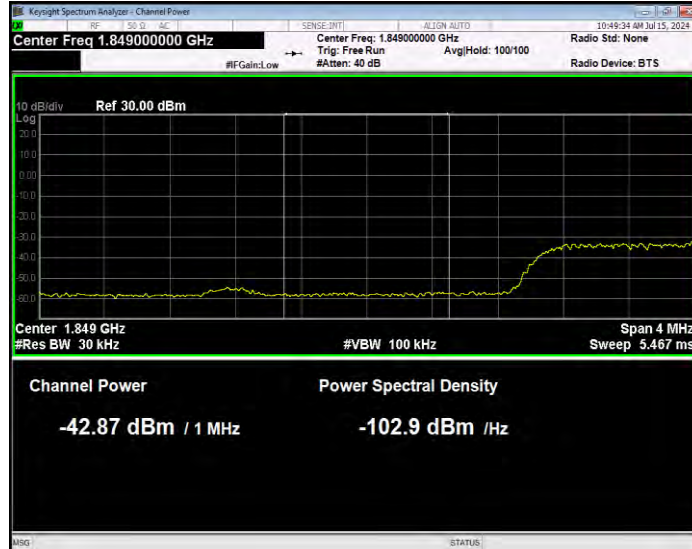

Band25 16QAM BW=5MHz Channel=26065 RB Size=1 Position=#Max Extended