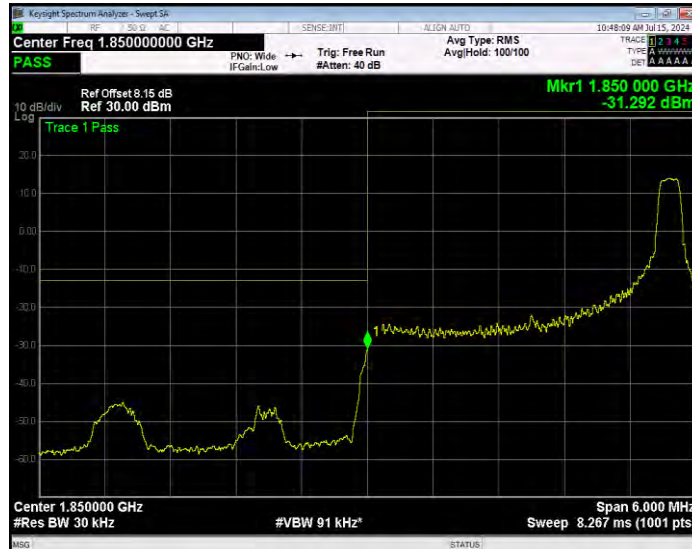

Band25 16QAM BW=3MHz Channel=26055 RB Size=1 Position=#0 Extended

Band25 16QAM BW=3MHz Channel=26055 RB Size=1 Position=#0 Normal

Band25 16QAM BW=3MHz Channel=26055 RB Size=1 Position=#Max Extended

Band25 16QAM BW=3MHz Channel=26055 RB Size=1 Position=#Max Normal