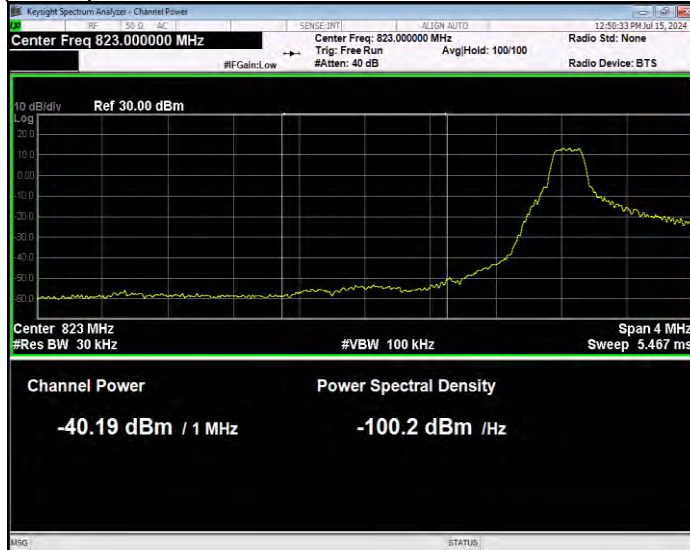

Band26(824-849) 16QAM BW=3MHz Channel=26805 RB Size=1 Position=#0 Extended