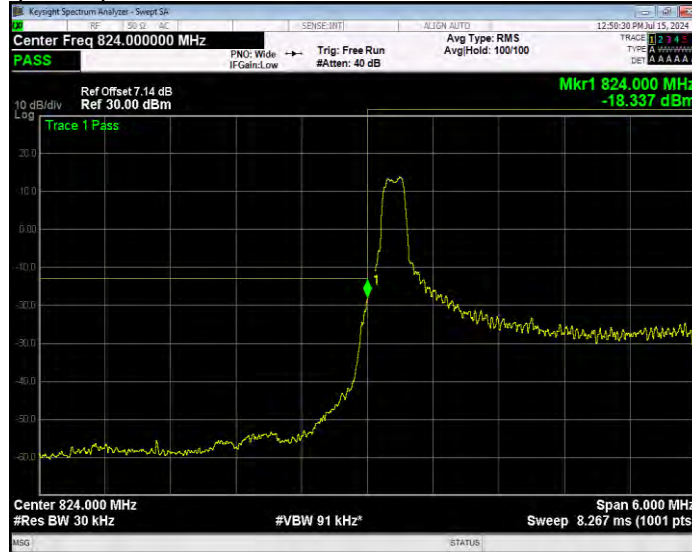

Band26(824-849) 16QAM BW=3MHz Channel=26805 RB Size=1 Position=#0 Normal