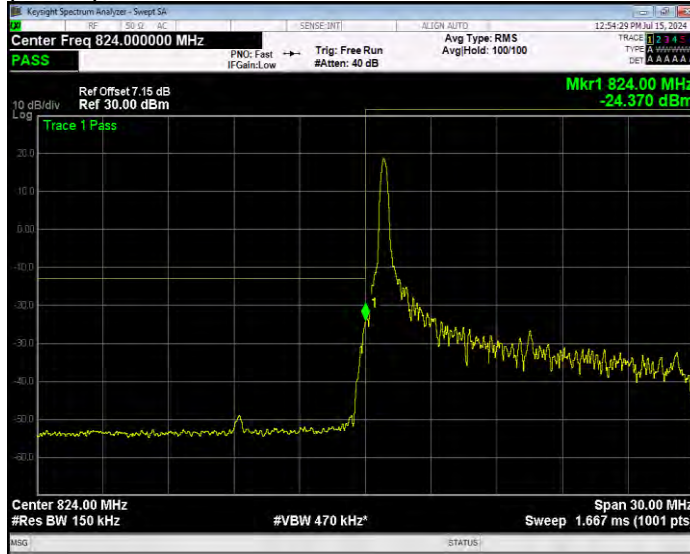

Band26(824-849) 16QAM BW=15MHz Channel=26865 RB Size=1 Position=#0 Normal