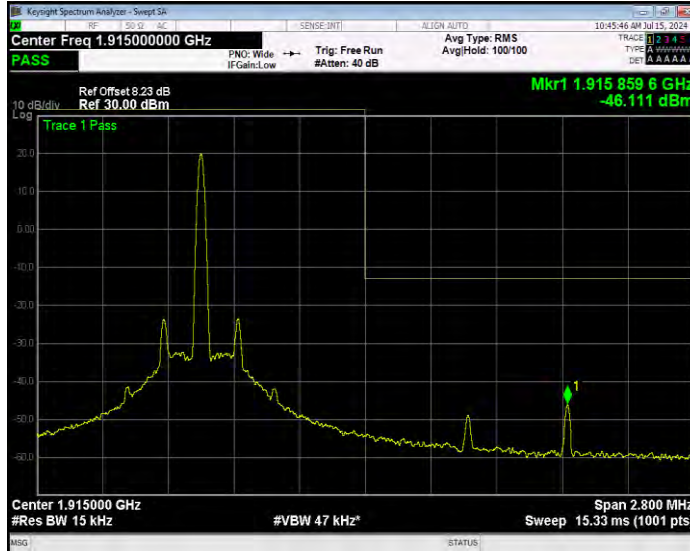

Band25 QPSK BW=1.4MHz Channel=26683 RB Size=6 Position=#0 Normal