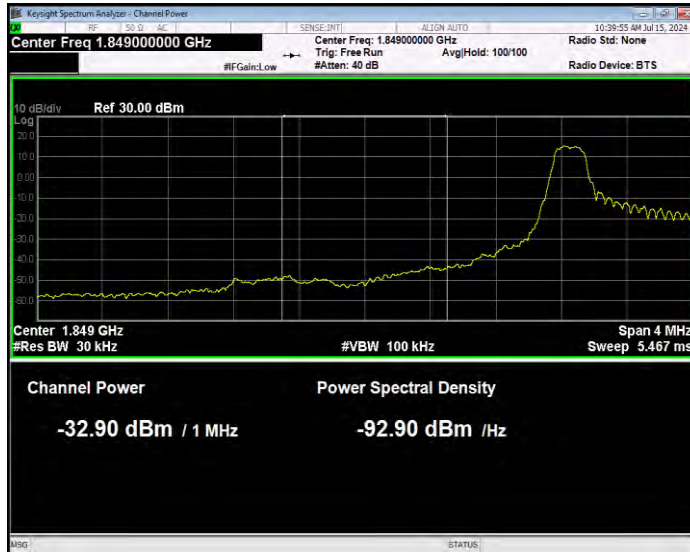

Band25 QPSK BW=1.4MHz Channel=26047 RB Size=1 Position=#0 Extended