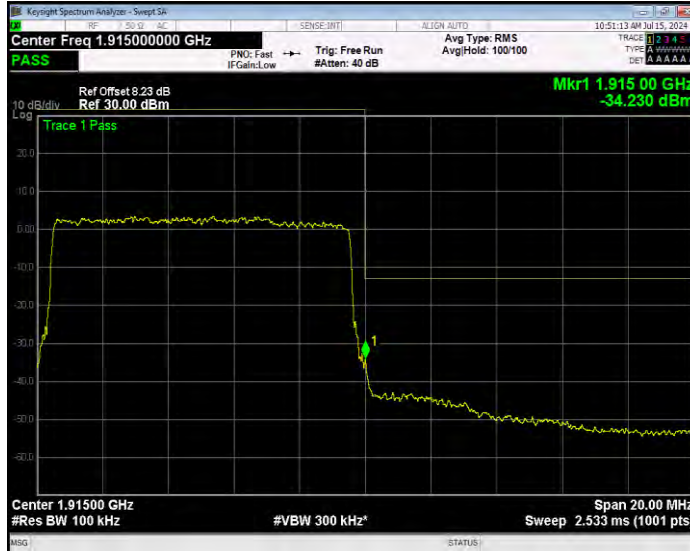

Band25 QPSK BW=10MHz Channel=26640 RB Size=50 Position=#0 Normal