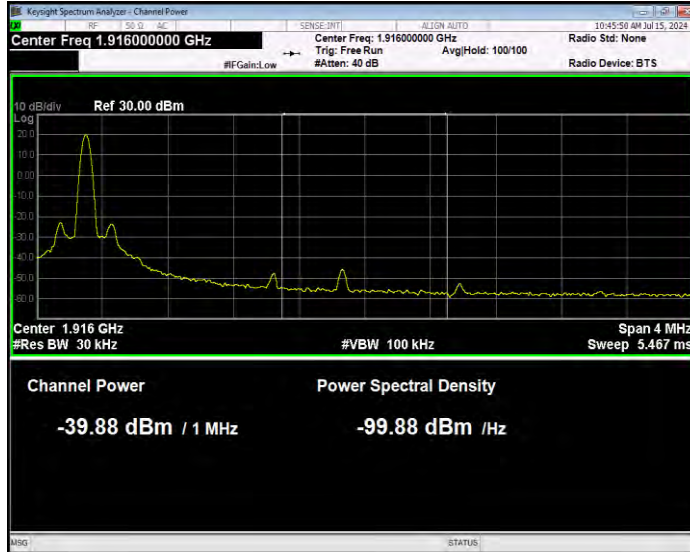

Band25 QPSK BW=1.4MHz Channel=26683 RB Size=6 Position=#0 Extended