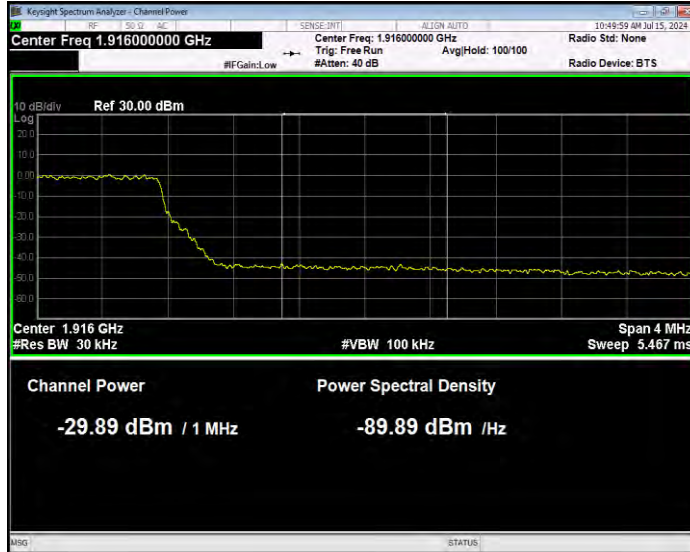

Band25 QPSK BW=5MHz Channel=26665 RB Size=1 Position=#0 Normal

Band25 QPSK BW=5MHz Channel=26665 RB Size=1 Position=#Max Extended

Band25 QPSK BW=5MHz Channel=26665 RB Size=1 Position=#Max Normal

Band25 QPSK BW=5MHz Channel=26665 RB Size=25 Position=#0 Extended