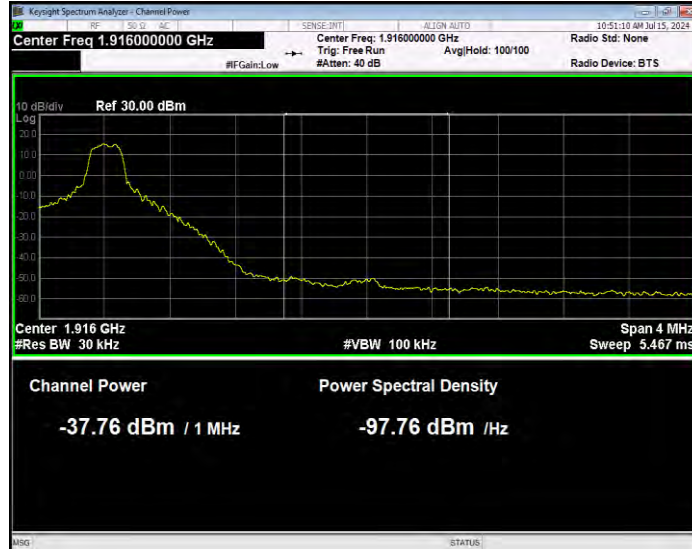

Band25 QPSK BW=10MHz Channel=26640 RB Size=1 Position=#Max Extended