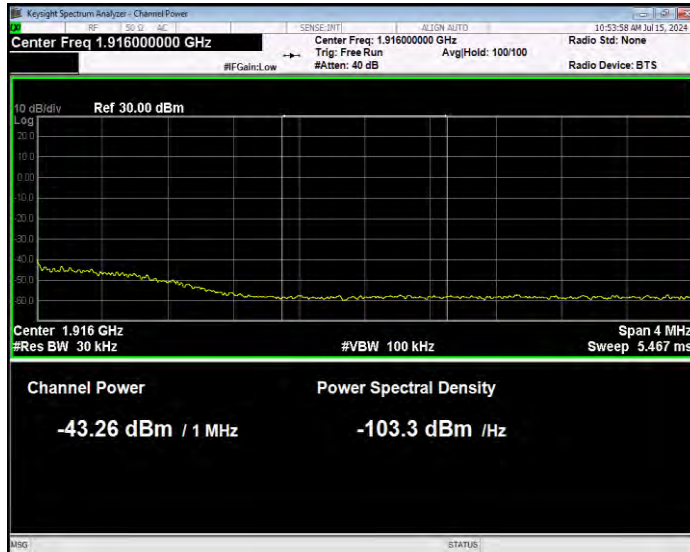

Band25 16QAM BW=20MHz Channel=26590 RB Size=1 Position=#0 Extended