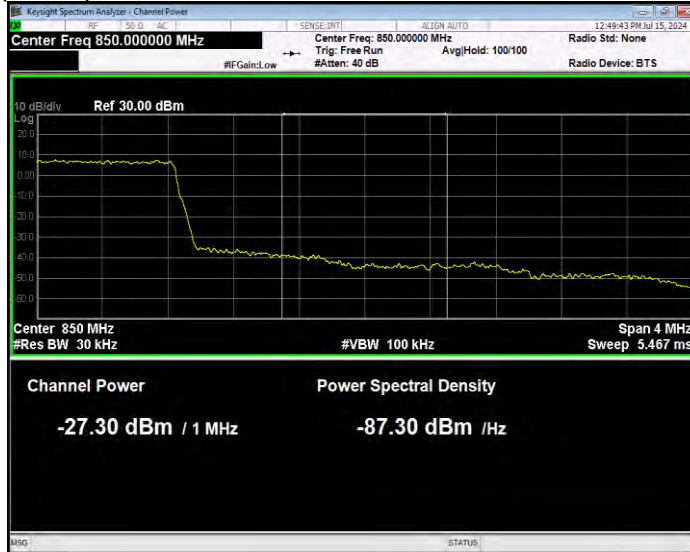

Band26(824-849) QPSK BW=1.4MHz Channel=27033 RB Size=6 Position=#0 Extended