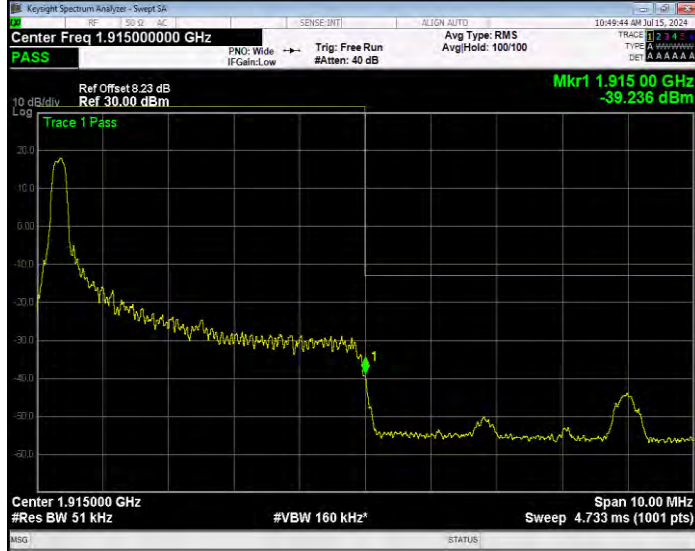

Band25 QPSK BW=5MHz Channel=26665 RB Size=1 Position=#0 Normal