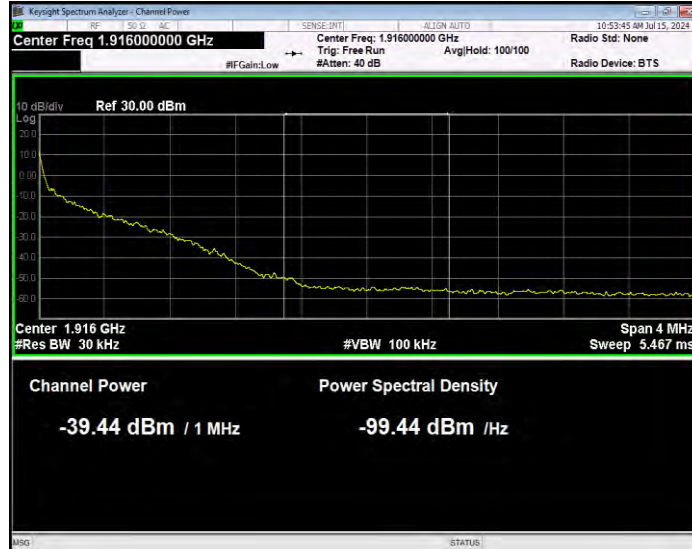

Band25 QPSK BW=20MHz Channel=26590 RB Size=1 Position=#Max Extended