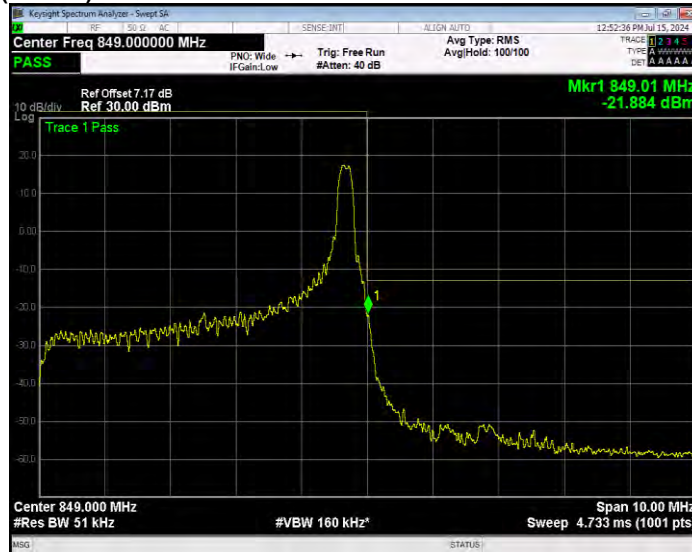

Band26(824-849) 16QAM BW=5MHz Channel=27015 RB Size=1 Position=#Max Normal