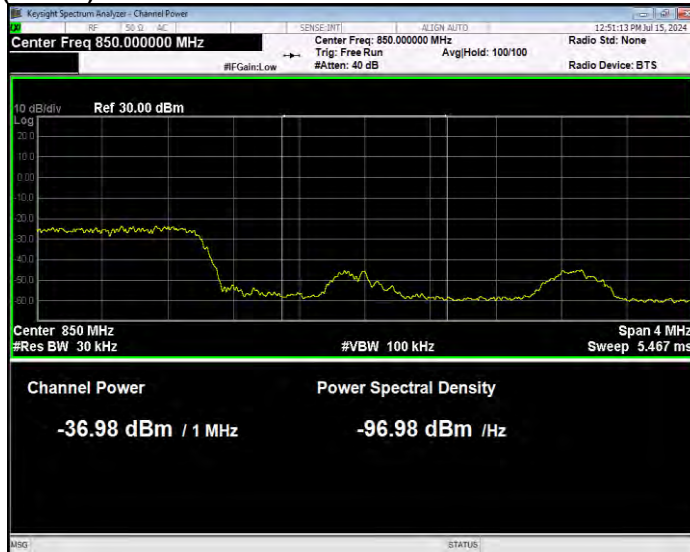

Band26(824-849) 16QAM BW=3MHz Channel=27025 RB Size=1 Position=#0 Extended