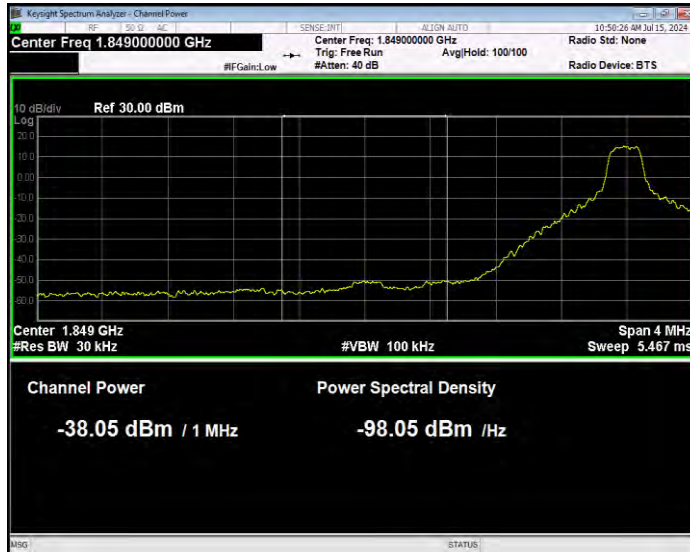

Band25 QPSK BW=10MHz Channel=26090 RB Size=1 Position=#0 Extended