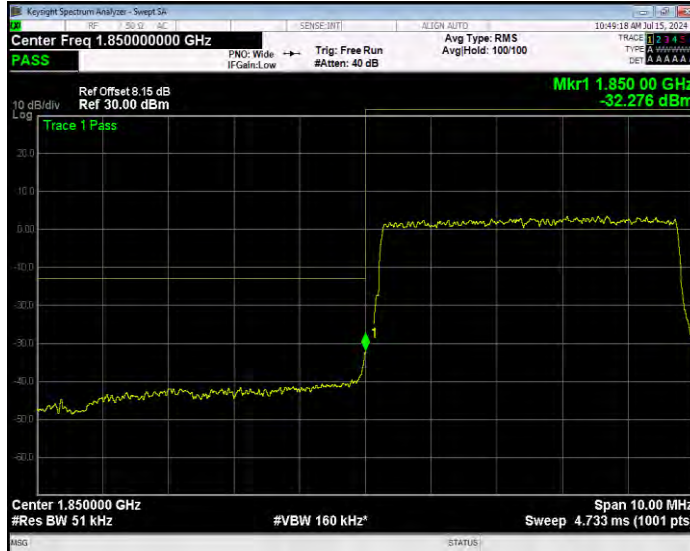

Band25 QPSK BW=5MHz Channel=26065 RB Size=25 Position=#0 Normal