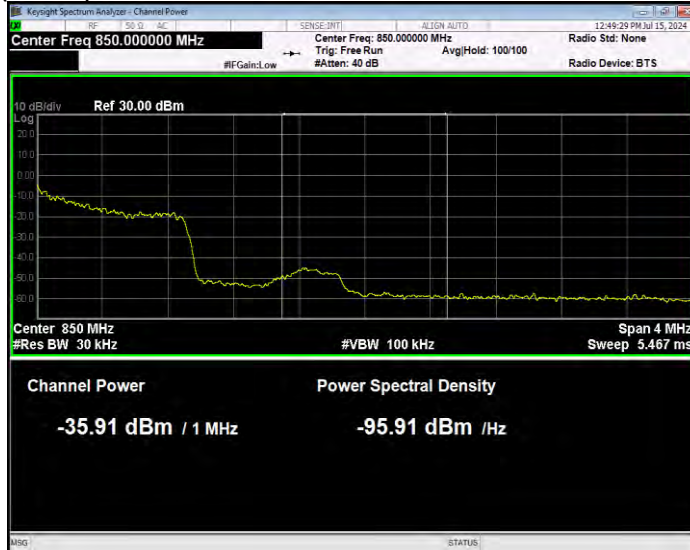

Band26(824-849) QPSK BW=1.4MHz Channel=27033 RB Size=1 Position=#0 Extended