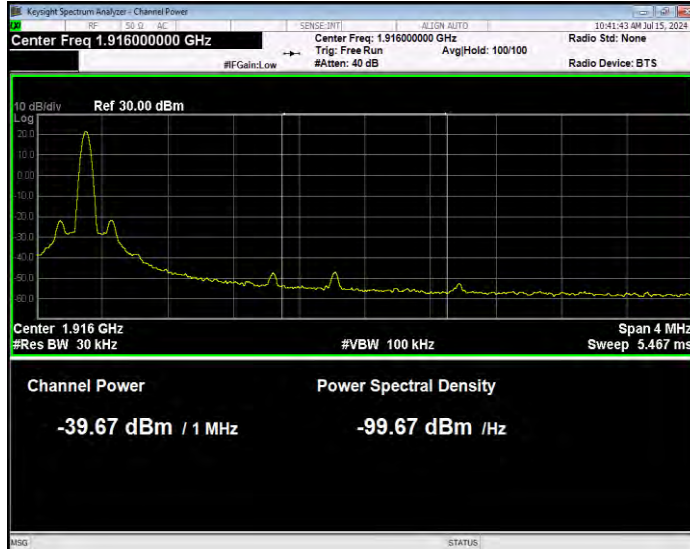

Band25 QPSK BW=1.4MHz Channel=26683 RB Size=1 Position=#Max Extended