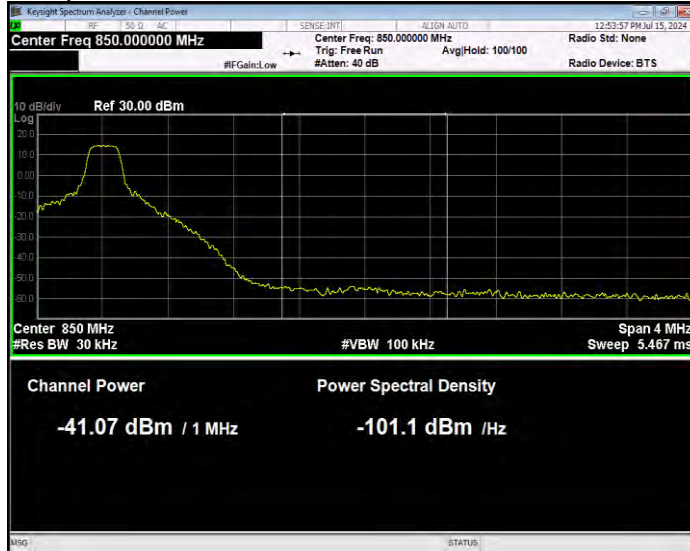

Band26(824-849) 16QAM BW=10MHz Channel=26990 RB Size=1 Position=#Max Normal

Band26(824-849) 16QAM BW=10MHz Channel=26990 RB Size=1 Position=#Max Extended