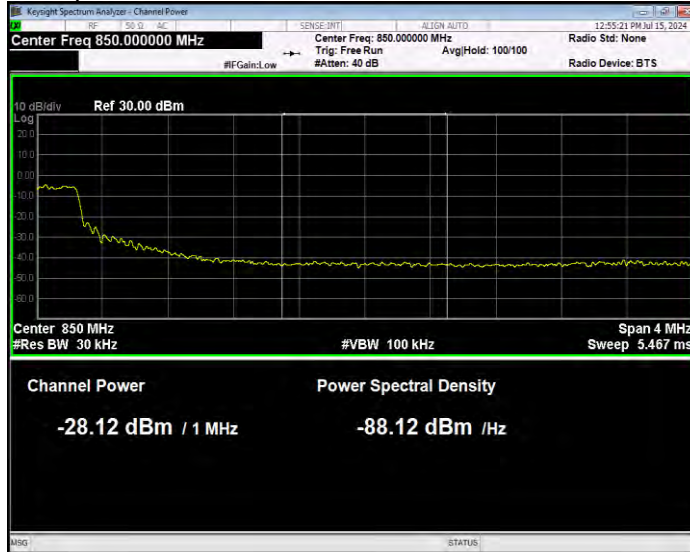

Band26(824-849) 16QAM BW=15MHz Channel=26965 RB Size=75 Position=#0 Extended