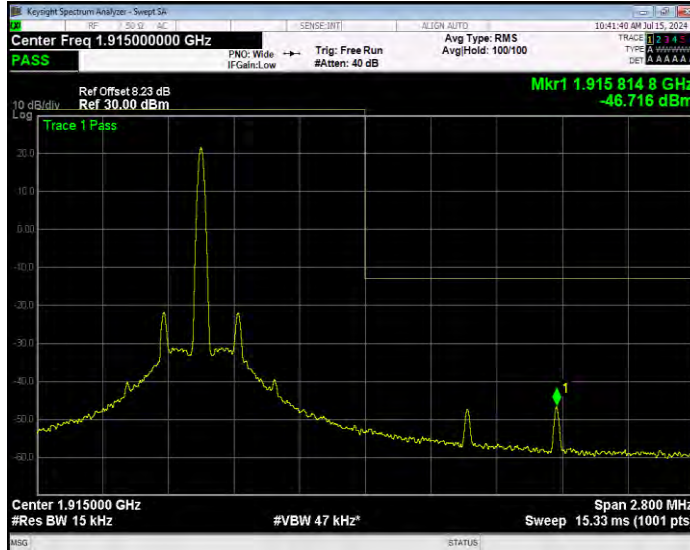

Band25 QPSK BW=1.4MHz Channel=26683 RB Size=1 Position=#Max Normal