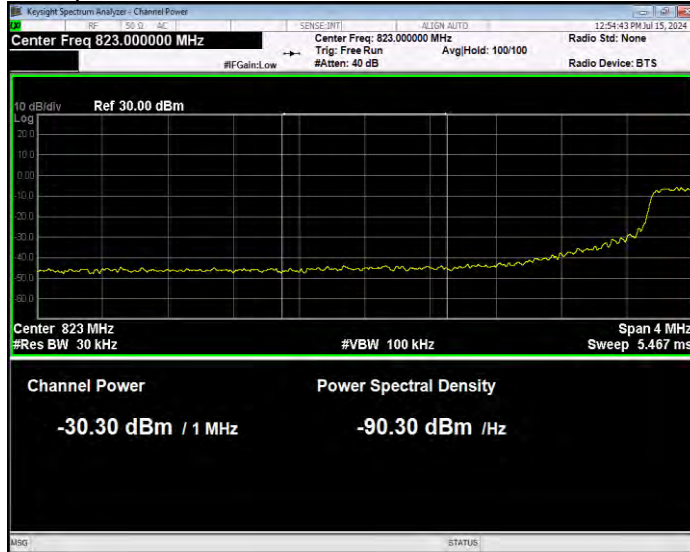

Band26(824-849) 16QAM BW=15MHz Channel=26865 RB Size=75 Position=#0 Extended