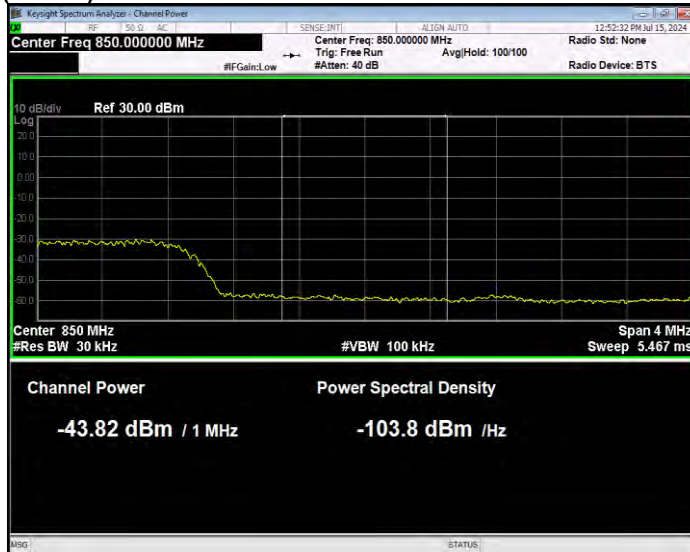

Band26(824-849) 16QAM BW=5MHz Channel=27015 RB Size=1 Position=#0 Extended