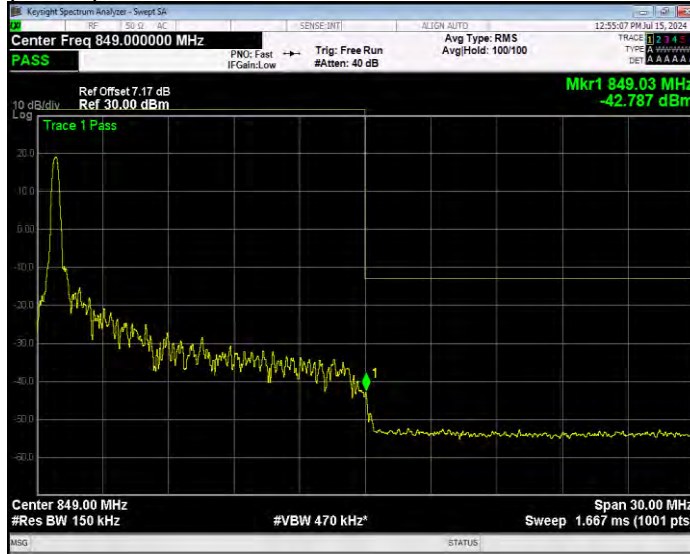

Band26(824-849) 16QAM BW=15MHz Channel=26965 RB Size=1 Position=#Max Extended

Band26(824-849) 16QAM BW=15MHz Channel=26965 RB Size=1 Position=#0 Normal