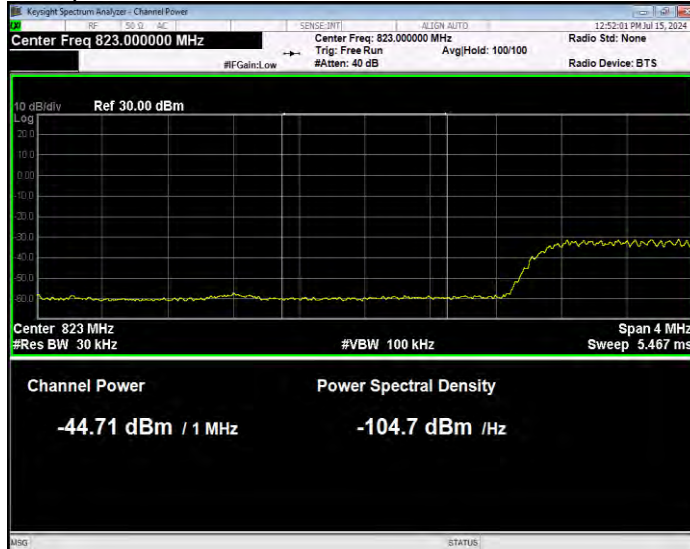

Band26(824-849) 16QAM BW=5MHz Channel=26815 RB Size=1 Position=#Max Extended