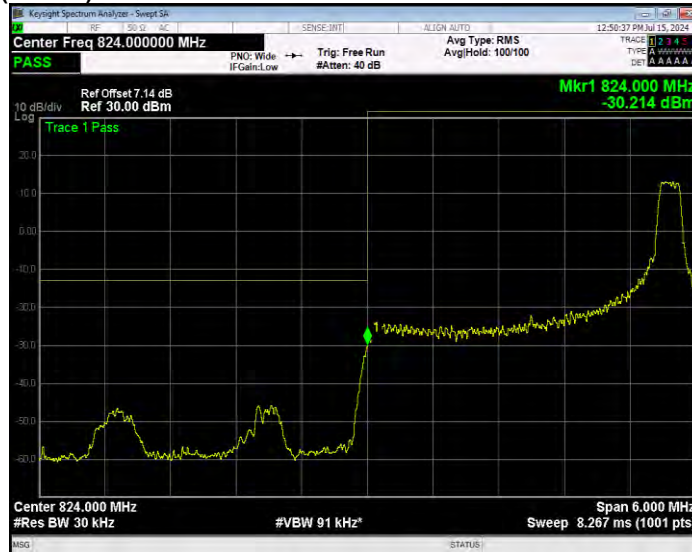

Band26(824-849) 16QAM BW=3MHz Channel=26805 RB Size=15 Position=#0 Extended

Band26(824-849) 16QAM BW=3MHz Channel=26805 RB Size=1 Position=#Max Normal