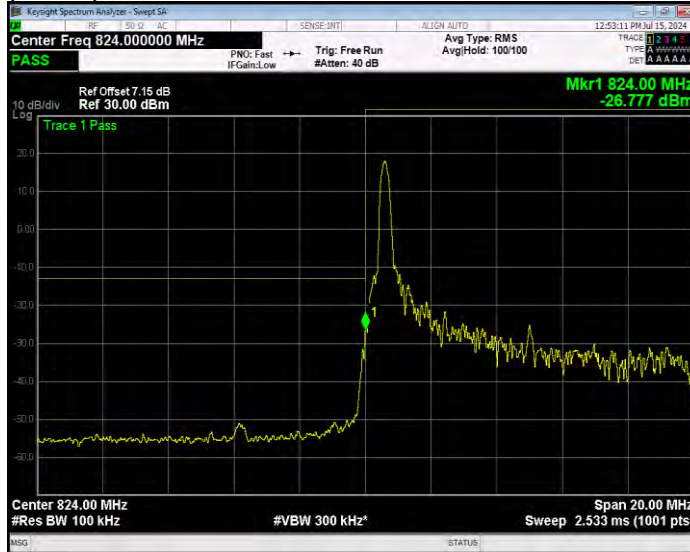

Band26(824-849) 16QAM BW=10MHz Channel=26840 RB Size=1 Position=#Max Extended

Band26(824-849) 16QAM BW=10MHz Channel=26840 RB Size=1 Position=#0 Normal