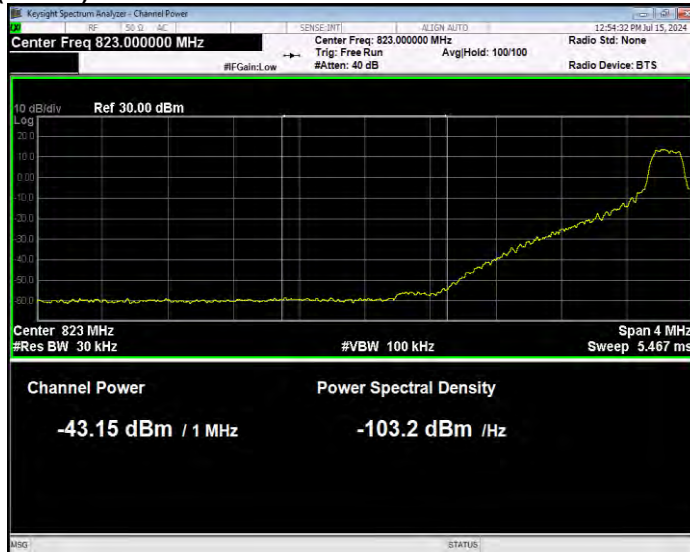

Band26(824-849) 16QAM BW=15MHz Channel=26865 RB Size=1 Position=#0 Extended