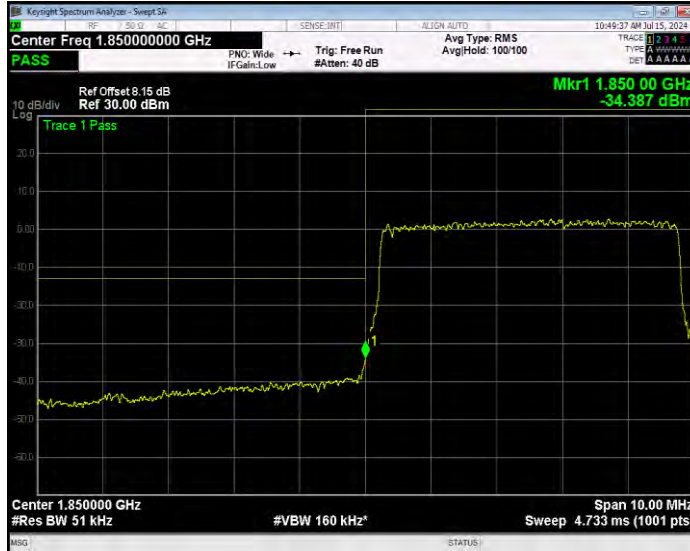

Band25 16QAM BW=5MHz Channel=26065 RB Size=25 Position=#0 Normal