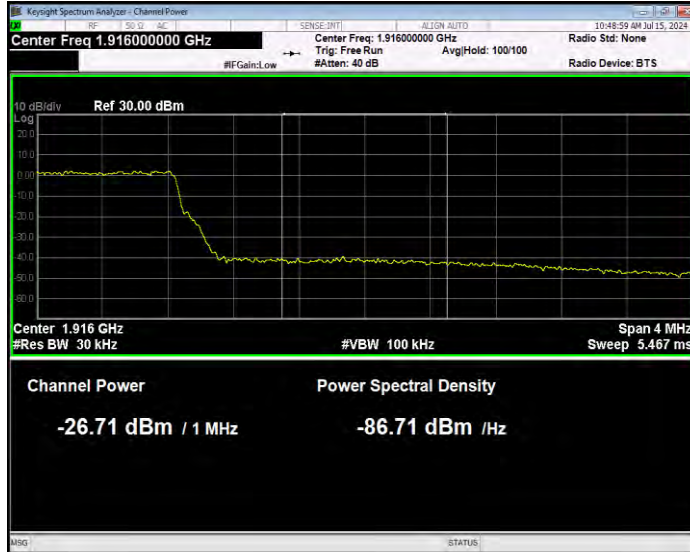

Band25 16QAM BW=3MHz Channel=26675 RB Size=15 Position=#0 Extended