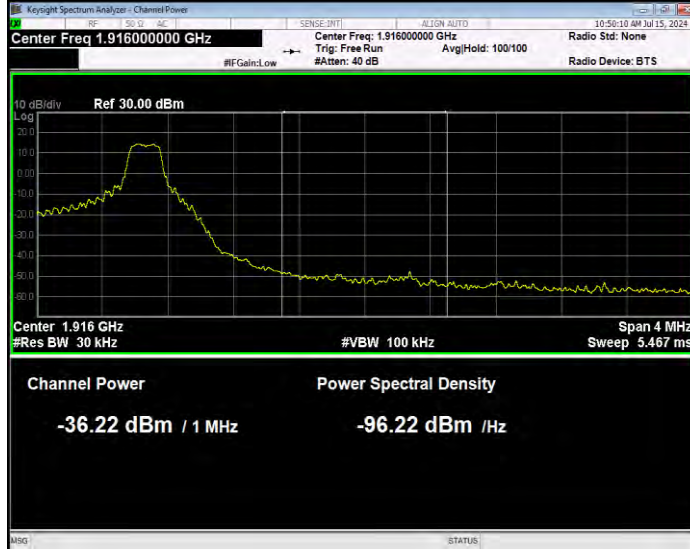

Band25 16QAM BW=5MHz Channel=26665 RB Size=1 Position=#Max Extended