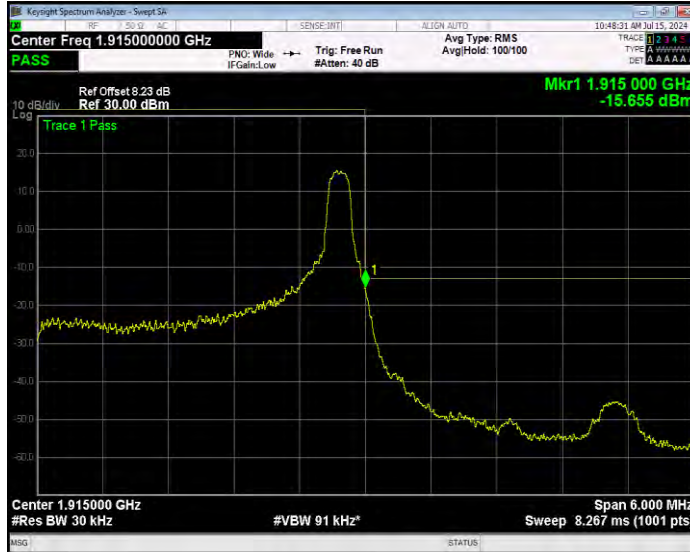

Band25 QPSK BW=3MHz Channel=26675 RB Size=1 Position=#Max Normal