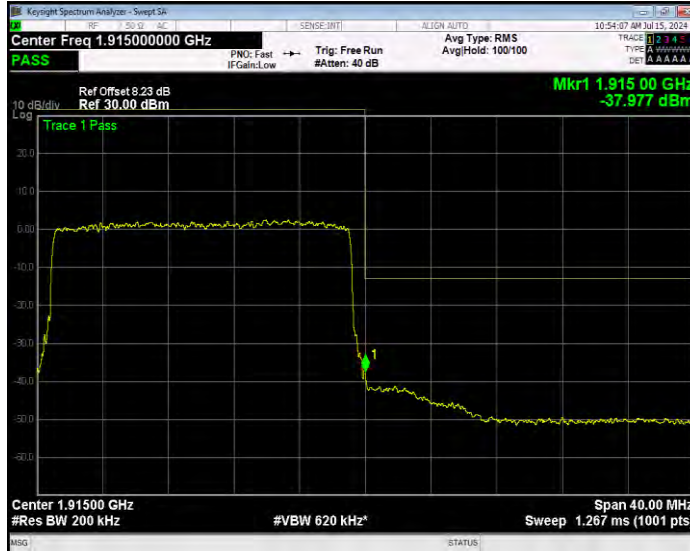

Band25 16QAM BW=20MHz Channel=26140 RB Size=100 Position=#0 Normal

Band25 16QAM BW=20MHz Channel=26590 RB Size=1 Position=#0 Extended

Band25 16QAM BW=20MHz Channel=26590 RB Size=1 Position=#0 Normal

Band25 16QAM BW=20MHz Channel=26590 RB Size=1 Position=#Max Extended

Band25 16QAM BW=20MHz Channel=26590 RB Size=1 Position=#Max Normal

Band25 16QAM BW=20MHz Channel=26590 RB Size=100 Position=#0 Extended

Band25 16QAM BW=20MHz Channel=26590 RB Size=100 Position=#0 Normal