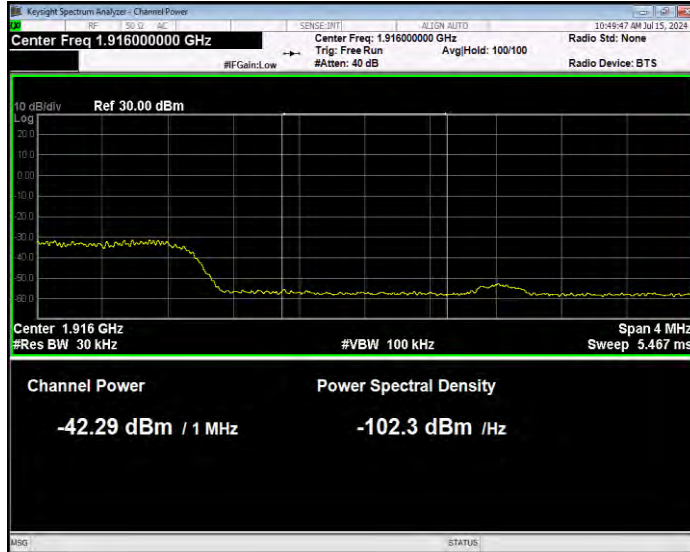

Band25 QPSK BW=5MHz Channel=26065 RB Size=1 Position=#Max Normal

Band25 QPSK BW=5MHz Channel=26065 RB Size=25 Position=#0 Extended

Band25 QPSK BW=5MHz Channel=26065 RB Size=25 Position=#0 Normal

Band25 QPSK BW=5MHz Channel=26665 RB Size=1 Position=#0 Extended