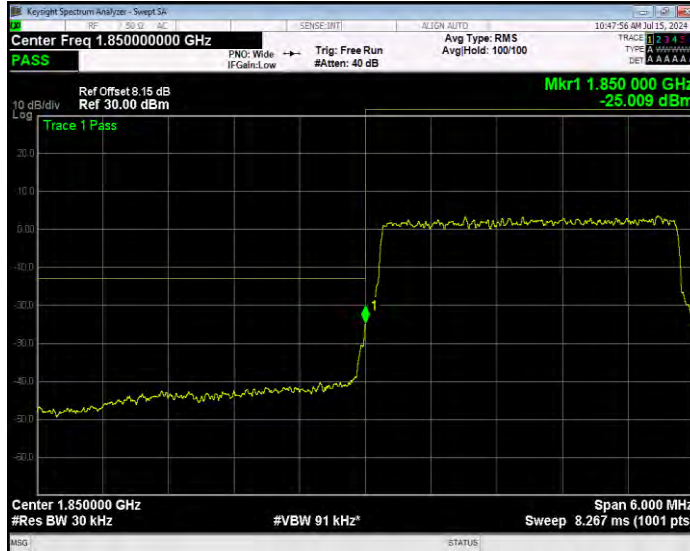

Band25 QPSK BW=3MHz Channel=26055 RB Size=15 Position=#0 Normal