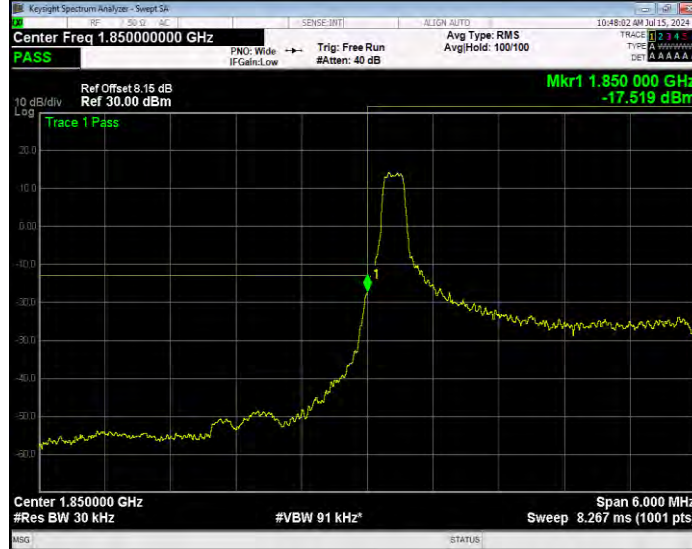

Band25 16QAM BW=3MHz Channel=26055 RB Size=1 Position=#0 Normal