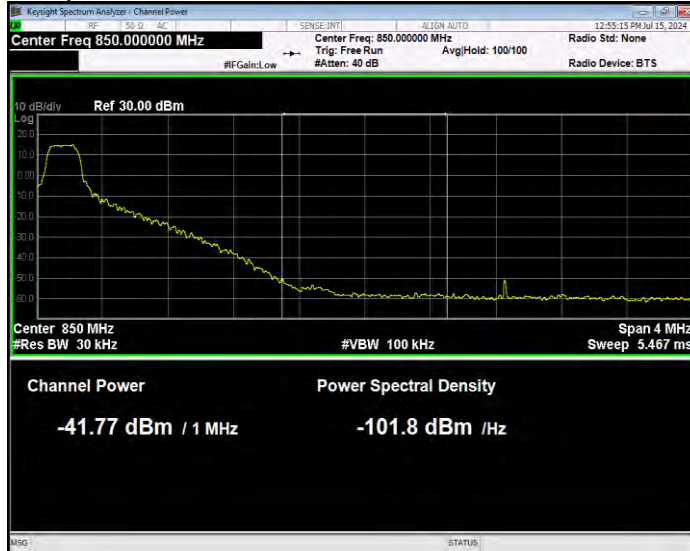

Band26(824-849) 16QAM BW=15MHz Channel=26965 RB Size=1 Position=#Max Normal

Band26(824-849) 16QAM BW=15MHz Channel=26965 RB Size=1 Position=#Max Extended