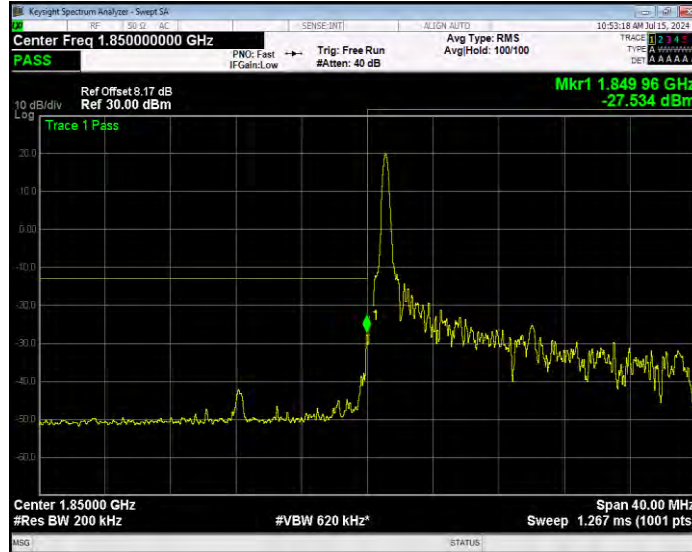

Band25 16QAM BW=20MHz Channel=26140 RB Size=1 Position=#0 Normal

Band25 16QAM BW=20MHz Channel=26140 RB Size=1 Position=#Max Extended

Band25 16QAM BW=20MHz Channel=26140 RB Size=1 Position=#Max Normal

Band25 16QAM BW=20MHz Channel=26140 RB Size=100 Position=#0 Extended

Band25 16QAM BW=20MHz Channel=26140 RB Size=100 Position=#0 Normal

Band25 16QAM BW=20MHz Channel=26590 RB Size=1 Position=#0 Extended

Band25 16QAM BW=20MHz Channel=26590 RB Size=1 Position=#0 Normal

Band25 16QAM BW=20MHz Channel=26590 RB Size=1 Position=#Max Extended