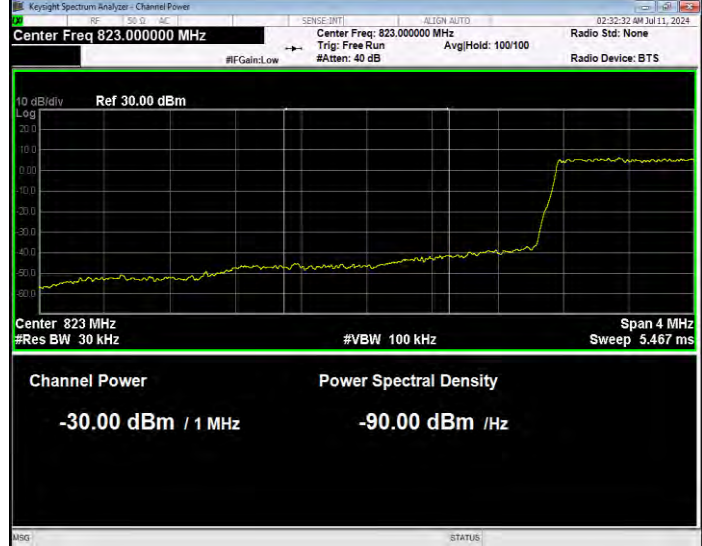

Band26(824-849) QPSK BW=1.4MHz Channel=26797 RB Size=6 Position=#0 Normal