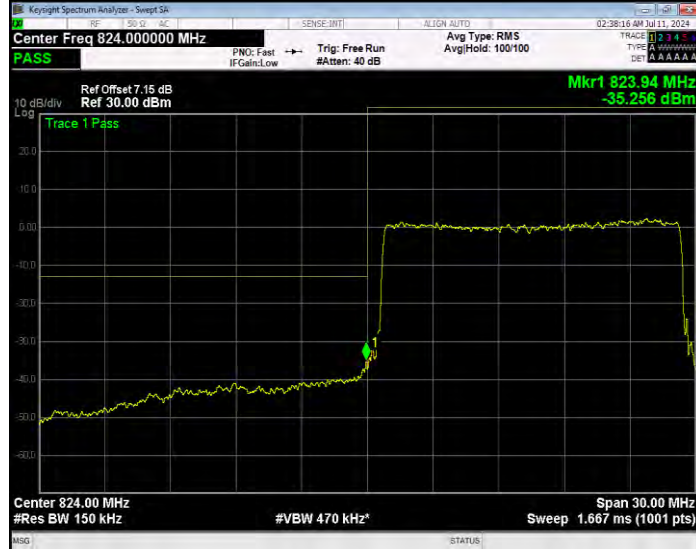

Band26(824-849) 16QAM BW=10MHz Channel=26990 RB Size=50 Position=#0 Extended

Band26(824-849) 16QAM BW=10MHz Channel=26990 RB Size=50 Position=#0 Normal

Band26(824-849) 16QAM BW=15MHz Channel=26865 RB Size=1 Position=#0 Extended

Band26(824-849) 16QAM BW=15MHz Channel=26865 RB Size=1 Position=#0 Normal

Band26(824-849) 16QAM BW=15MHz Channel=26865 RB Size=1 Position=#Max Extended

Band26(824-849) 16QAM BW=15MHz Channel=26865 RB Size=1 Position=#Max Normal

Band26(824-849) 16QAM BW=15MHz Channel=26865 RB Size=75 Position=#0 Extended

Band26(824-849) 16QAM BW=15MHz Channel=26865 RB Size=75 Position=#0 Normal

Band26(824-849) 16QAM BW=15MHz Channel=26965 RB Size=1 Position=#0 Extended