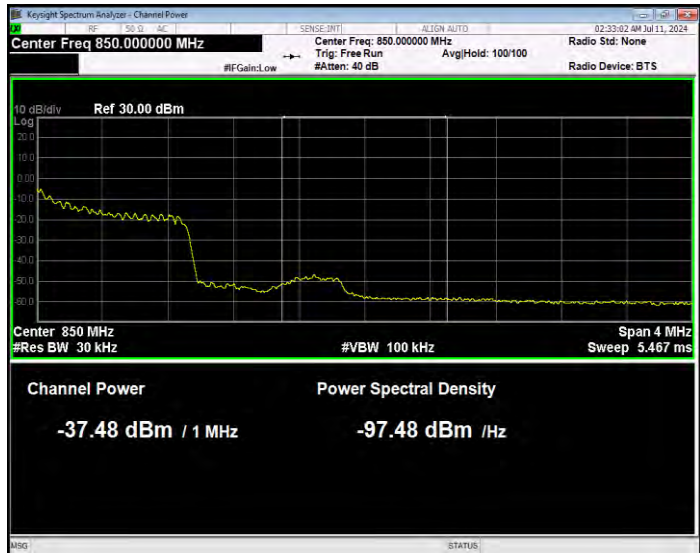

Band26(824-849) QPSK BW=1.4MHz Channel=27033 RB Size=1 Position=#0 Normal