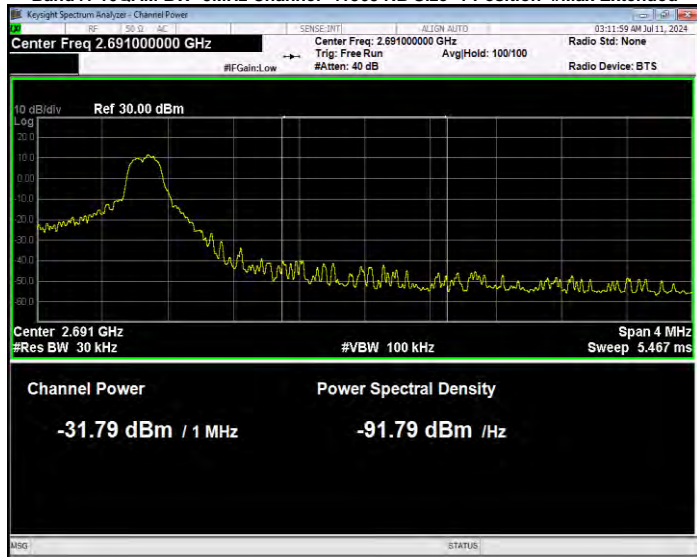

Band41 16QAM BW=5MHz Channel=41565 RB Size=1 Position=#Max Normal