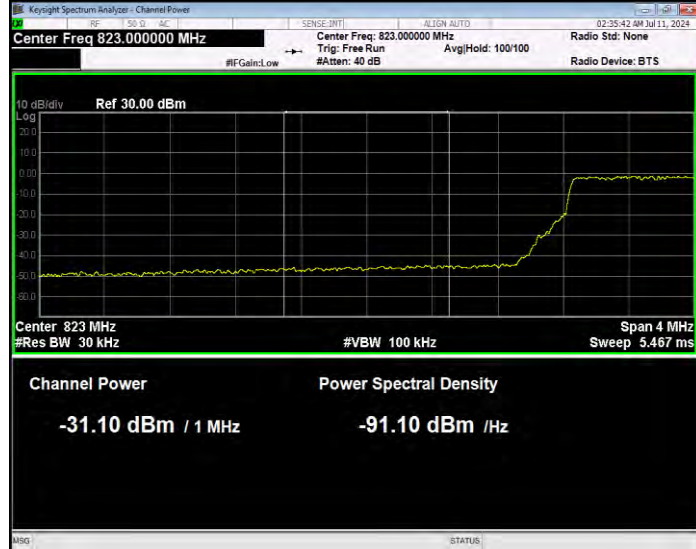

Band26(824-849) 16QAM BW=5MHz Channel=26815 RB Size=25 Position=#0 Normal