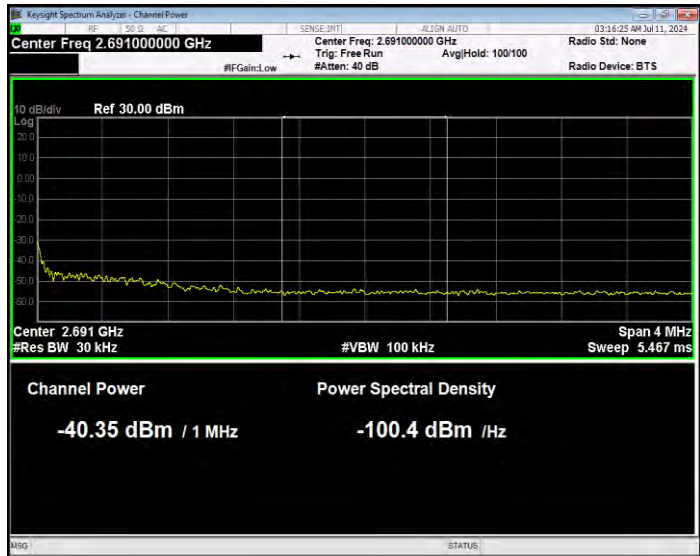

Band41 16QAM BW=20MHz Channel=41490 RB Size=1 Position=#0 Normal