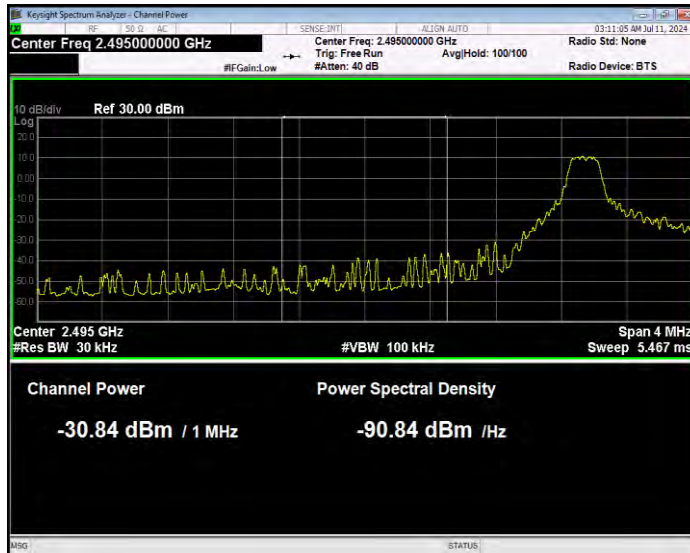

Band41 16QAM BW=5MHz Channel=39675 RB Size=1 Position=#0 Normal