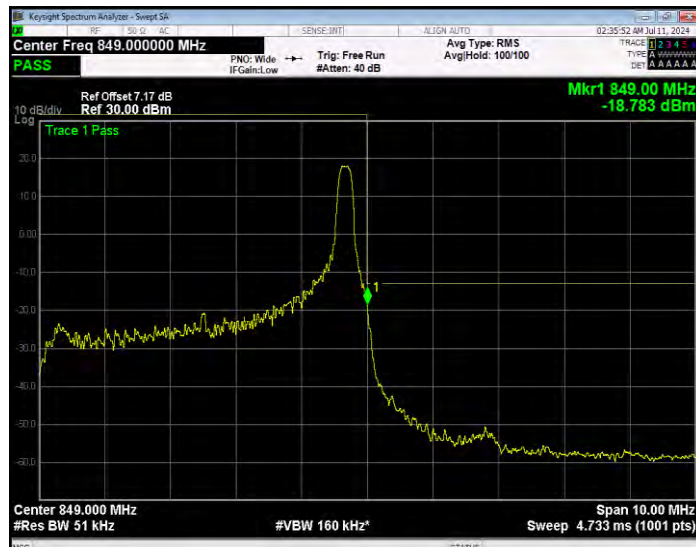

Band26(824-849) QPSK BW=5MHz Channel=27015 RB Size=1 Position=#0 Normal

Band26(824-849) QPSK BW=5MHz Channel=27015 RB Size=1 Position=#Max Extended

Band26(824-849) QPSK BW=5MHz Channel=27015 RB Size=1 Position=#Max Normal