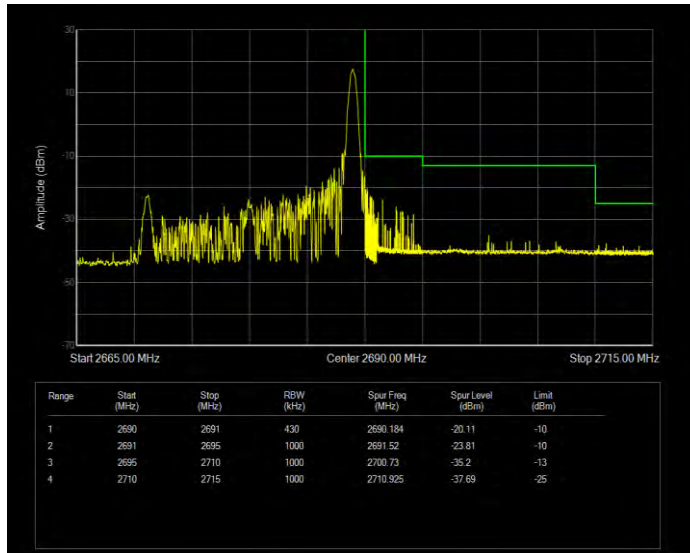

Band41 16QAM BW=20MHz Channel=41490 RB Size=100 Position=#0 Extended