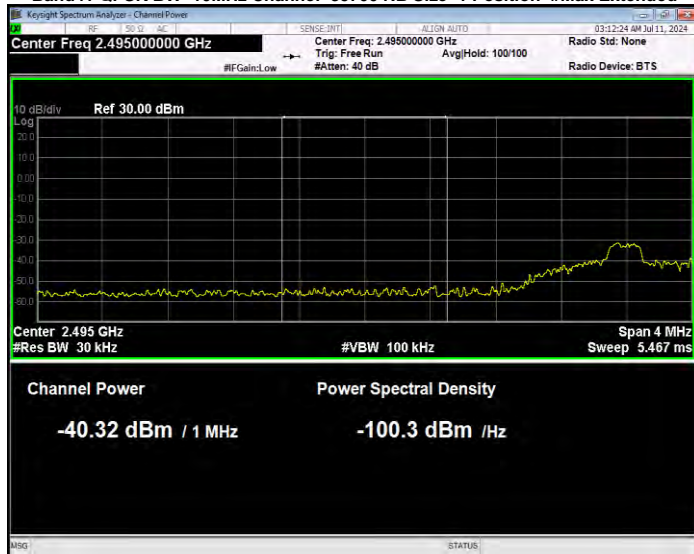

Band41 QPSK BW=10MHz Channel=39700 RB Size=1 Position=#Max Normal