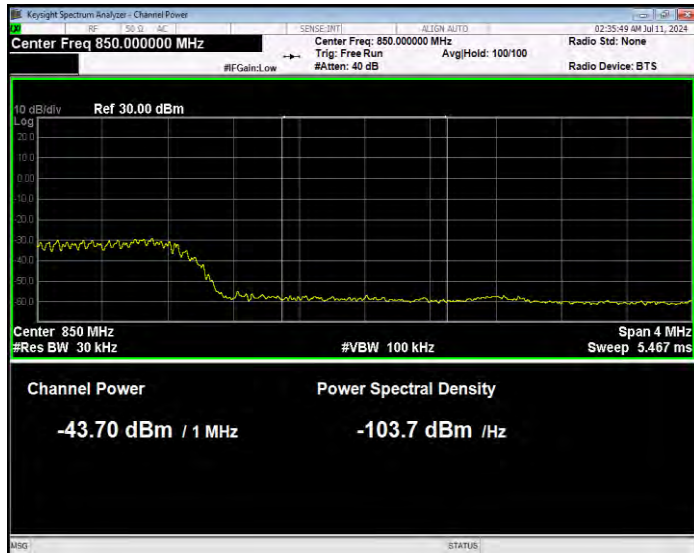

Band26(824-849) QPSK BW=5MHz Channel=27015 RB Size=1 Position=#0 Normal