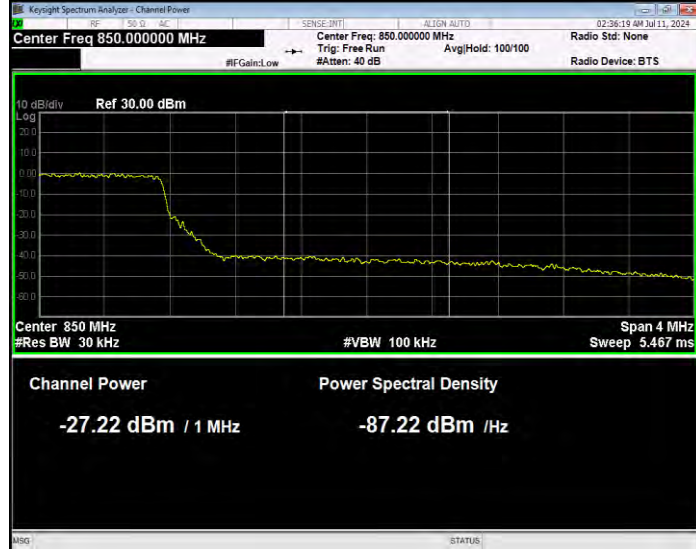

Band26(824-849) 16QAM BW=5MHz Channel=27015 RB Size=25 Position=#0 Normal