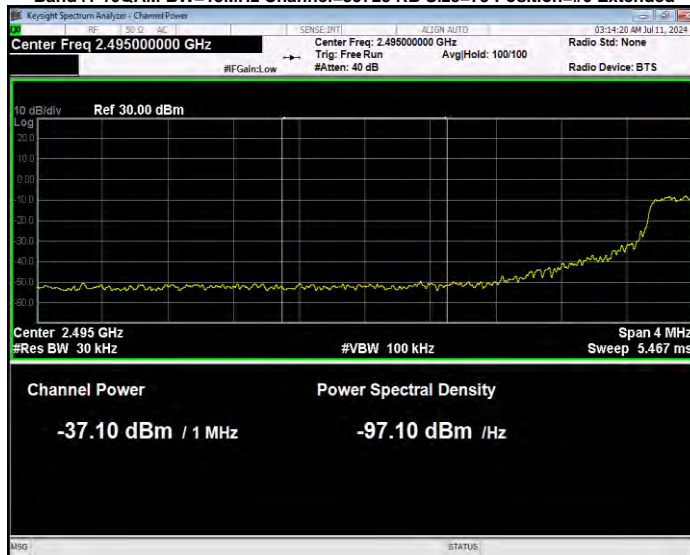

Band41 16QAM BW=15MHz Channel=39725 RB Size=1 Position=#0 Normal

Band41 16QAM BW=15MHz Channel=39725 RB Size=1 Position=#Max Extended

Band41 16QAM BW=15MHz Channel=39725 RB Size=1 Position=#Max Normal

Band41 16QAM BW=15MHz Channel=39725 RB Size=75 Position=#0 Extended