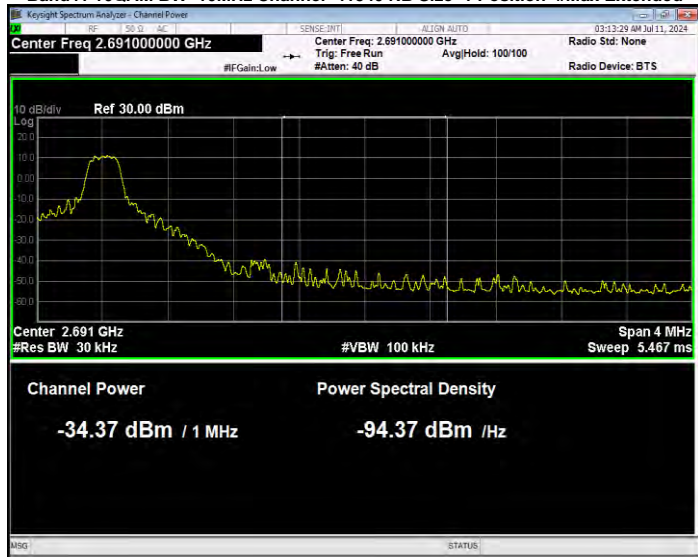

Band41 16QAM BW=10MHz Channel=39700 RB Size=50 Position=#0 Normal

Band41 16QAM BW=10MHz Channel=41540 RB Size=1 Position=#0 Extended

Band41 16QAM BW=10MHz Channel=41540 RB Size=1 Position=#0 Normal

Band41 16QAM BW=10MHz Channel=41540 RB Size=1 Position=#Max Extended