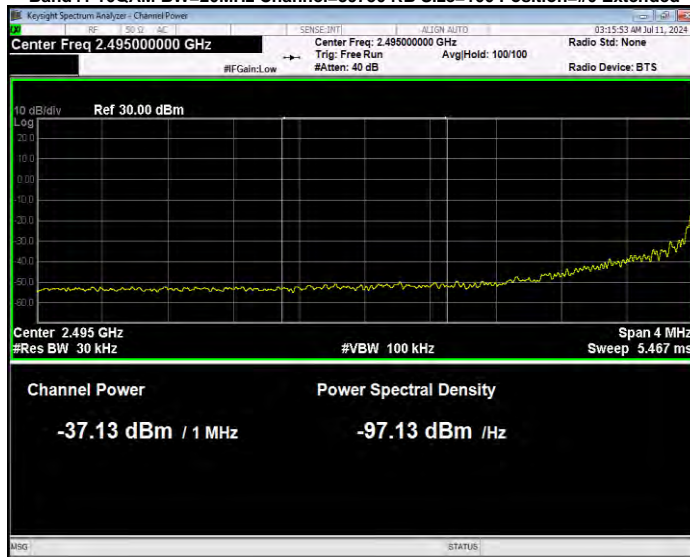

Band41 16QAM BW=20MHz Channel=39750 RB Size=1 Position=#0 Normal

Band41 16QAM BW=20MHz Channel=39750 RB Size=1 Position=#Max Extended

Band41 16QAM BW=20MHz Channel=39750 RB Size=1 Position=#Max Normal

Band41 16QAM BW=20MHz Channel=39750 RB Size=100 Position=#0 Extended