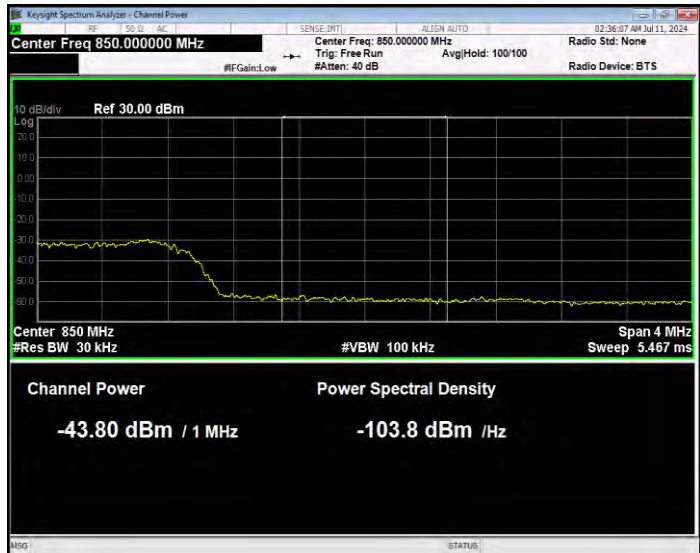

Band26(824-849) 16QAM BW=5MHz Channel=27015 RB Size=1 Position=#0 Normal