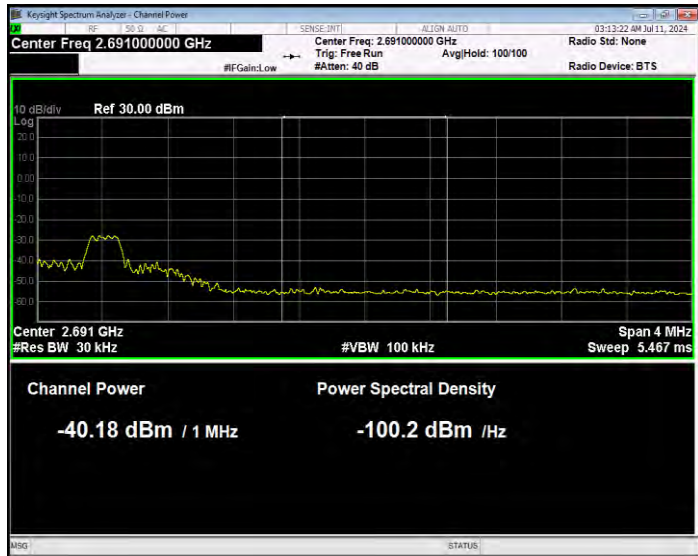

Band41 16QAM BW=10MHz Channel=41540 RB Size=1 Position=#0 Normal