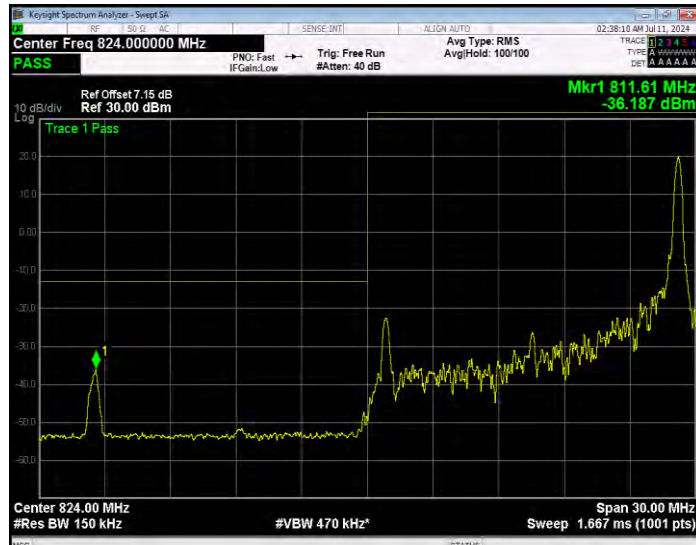

Band26(824-849) 16QAM BW=15MHz Channel=26865 RB Size=75 Position=#0 Extended