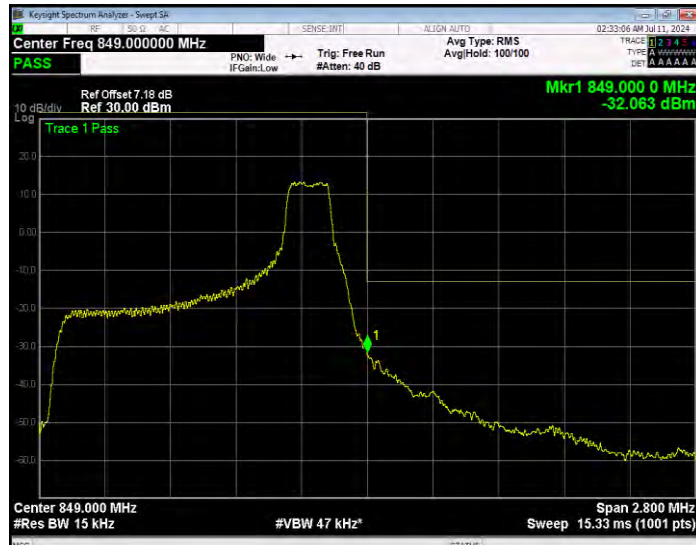

Band26(824-849) QPSK BW=1.4MHz Channel=27033 RB Size=1 Position=#0 Normal

Band26(824-849) QPSK BW=1.4MHz Channel=27033 RB Size=1 Position=#Max Extended

Band26(824-849) QPSK BW=1.4MHz Channel=27033 RB Size=1 Position=#Max Normal