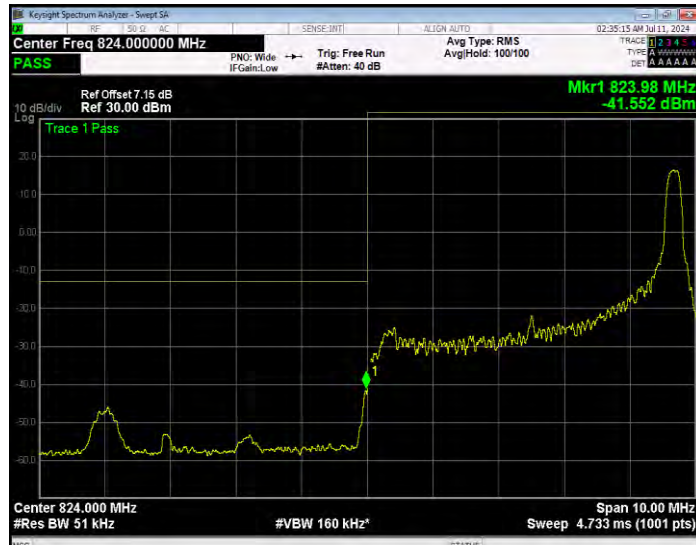

Band26(824-849) QPSK BW=5MHz Channel=26815 RB Size=25 Position=#0 Extended