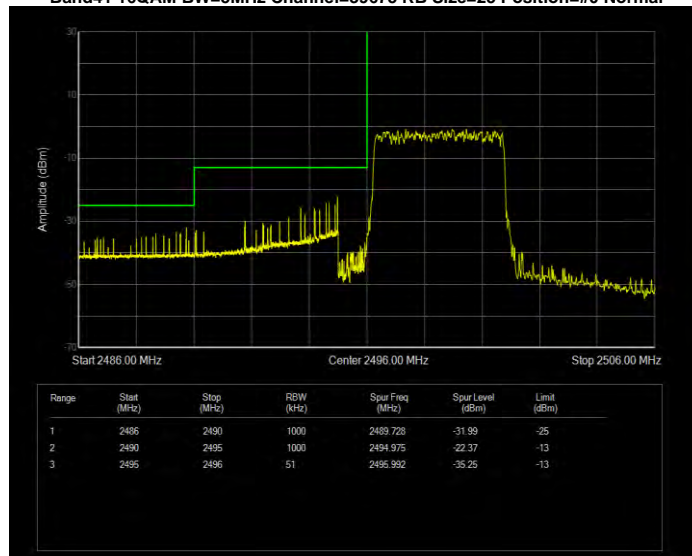

Band41 16QAM BW=5MHz Channel=41565 RB Size=1 Position=#0 Extended