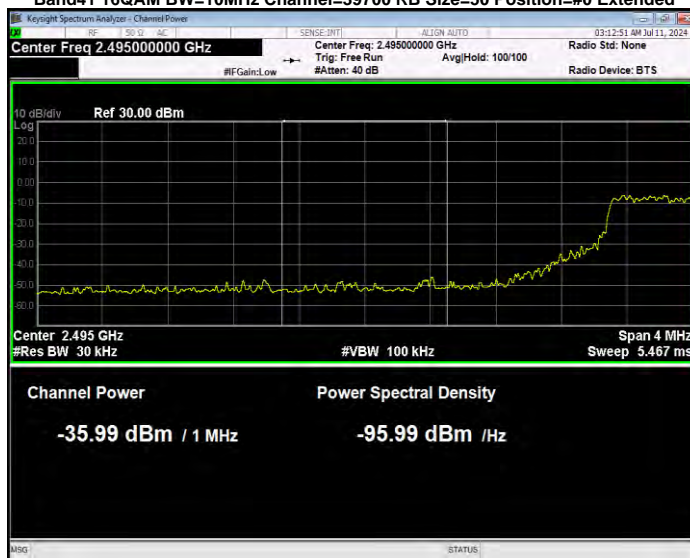

Band41 16QAM BW=10MHz Channel=39700 RB Size=1 Position=#0 Normal

Band41 16QAM BW=10MHz Channel=39700 RB Size=1 Position=#Max Extended

Band41 16QAM BW=10MHz Channel=39700 RB Size=1 Position=#Max Normal

Band41 16QAM BW=10MHz Channel=39700 RB Size=50 Position=#0 Extended