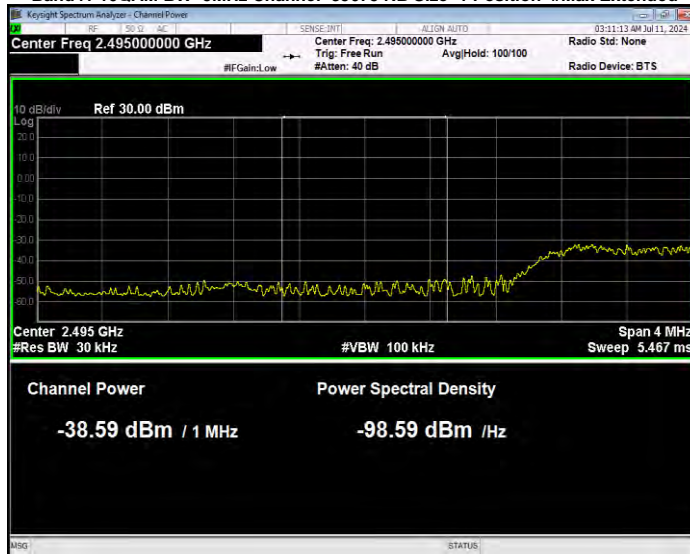

Band41 16QAM BW=5MHz Channel=39675 RB Size=1 Position=#Max Normal