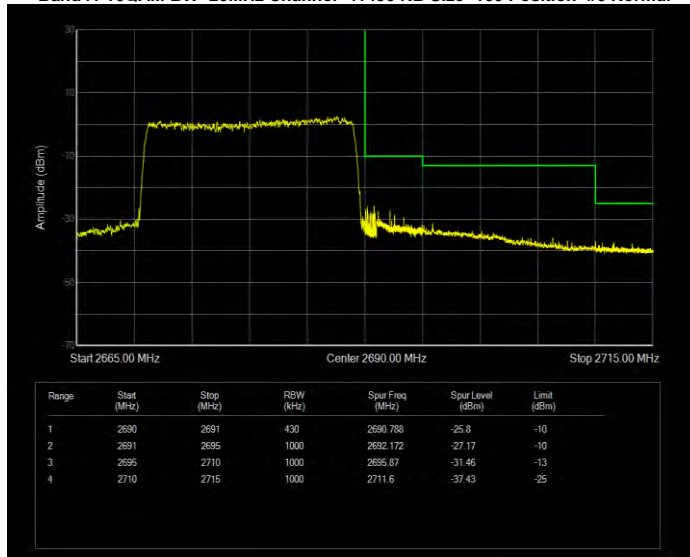

Band41 16QAM BW=20MHz Channel=39750 RB Size=100 Position=#0 Normal

Band41 16QAM BW=20MHz Channel=41490 RB Size=1 Position=#0 Extended

Band41 16QAM BW=20MHz Channel=41490 RB Size=1 Position=#0 Normal

Band41 16QAM BW=20MHz Channel=41490 RB Size=1 Position=#Max Extended

Band41 16QAM BW=20MHz Channel=41490 RB Size=1 Position=#Max Normal

Band41 16QAM BW=20MHz Channel=41490 RB Size=100 Position=#0 Extended

Band41 16QAM BW=20MHz Channel=41490 RB Size=100 Position=#0 Normal