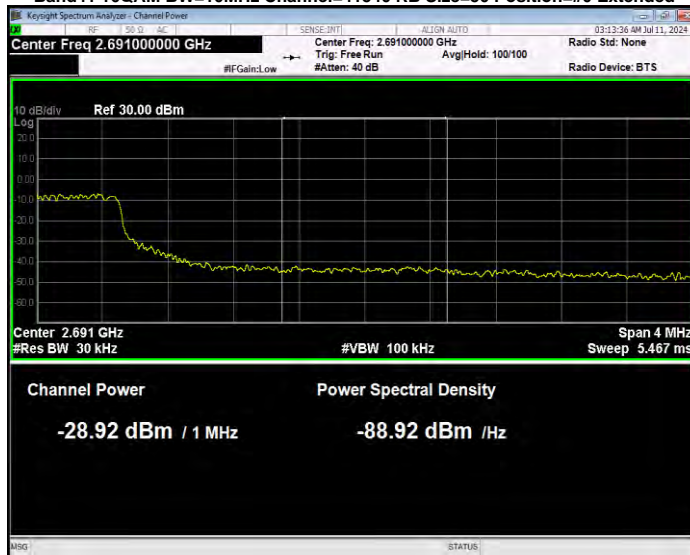

Band41 16QAM BW=10MHz Channel=41540 RB Size=50 Position=#0 Normal