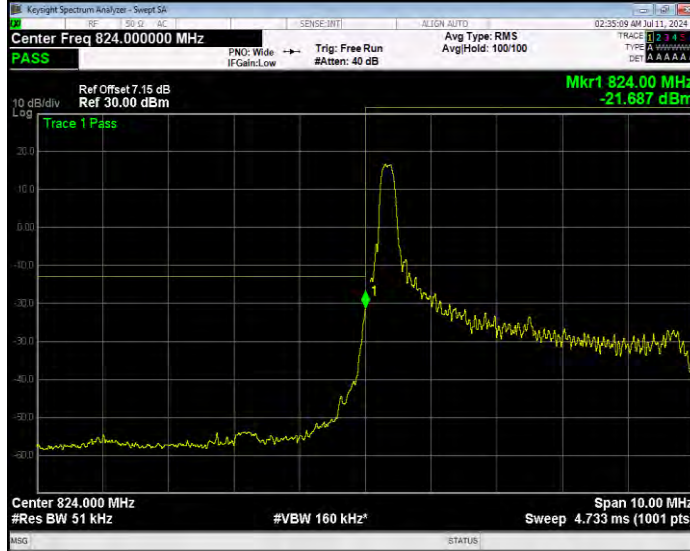

Band26(824-849) QPSK BW=5MHz Channel=26815 RB Size=1 Position=#Max Extended