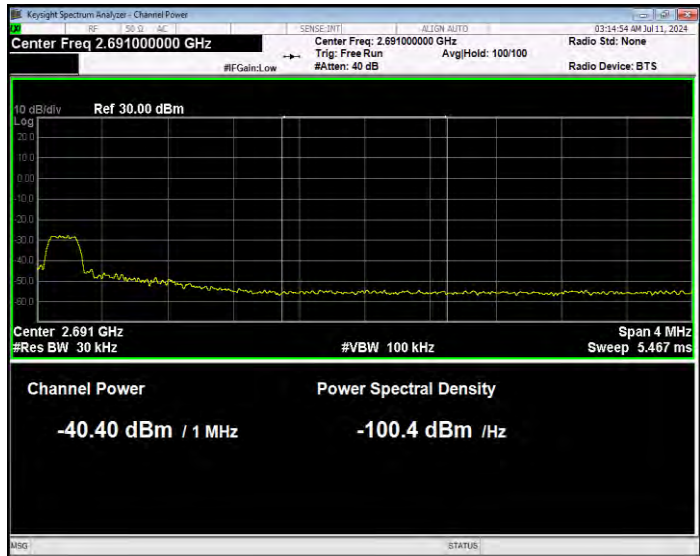

Band41 16QAM BW=15MHz Channel=41515 RB Size=1 Position=#0 Normal