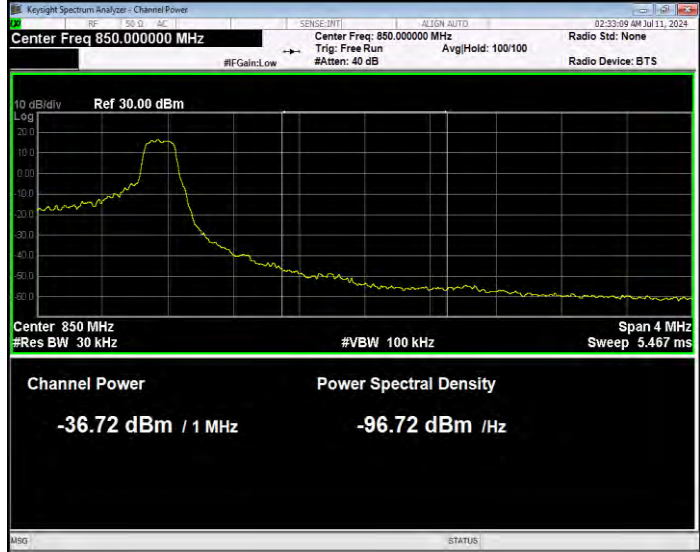

Band26(824-849) QPSK BW=1.4MHz Channel=27033 RB Size=1 Position=#Max Normal