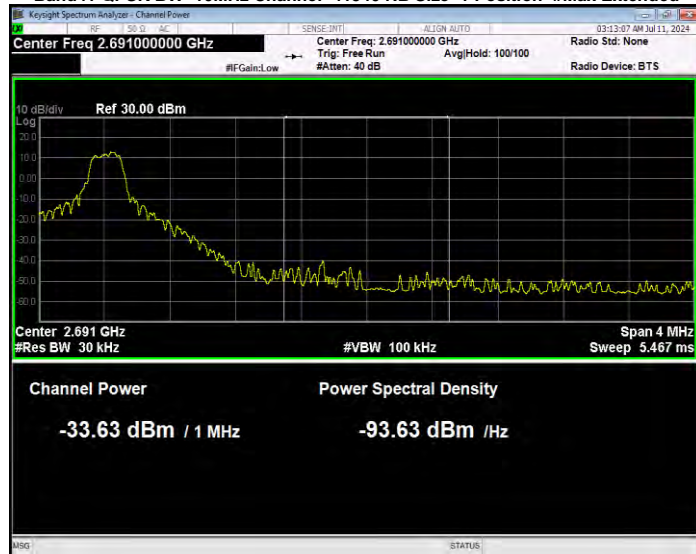

Band41 QPSK BW=10MHz Channel=41540 RB Size=1 Position=#Max Normal