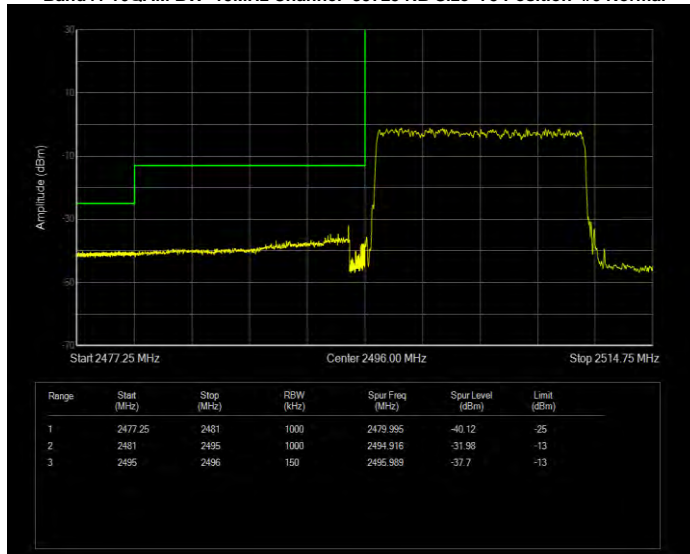

Band41 16QAM BW=15MHz Channel=41515 RB Size=1 Position=#0 Extended