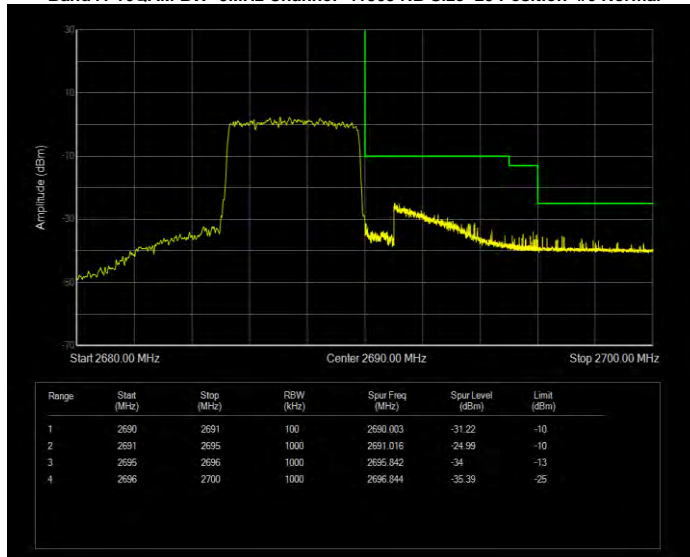

Band41 16QAM BW=5MHz Channel=41565 RB Size=1 Position=#Max Extended

Band41 16QAM BW=5MHz Channel=41565 RB Size=1 Position=#Max Normal

Band41 16QAM BW=5MHz Channel=41565 RB Size=25 Position=#0 Extended

Band41 16QAM BW=5MHz Channel=41565 RB Size=25 Position=#0 Normal