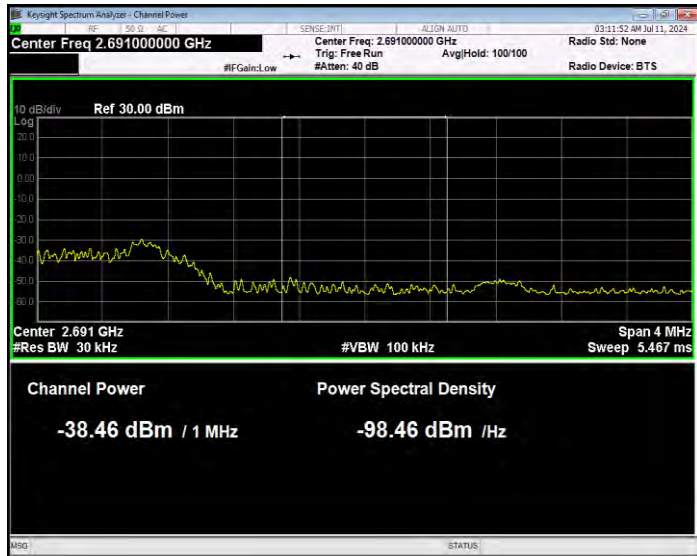

Band41 16QAM BW=5MHz Channel=41565 RB Size=1 Position=#0 Normal