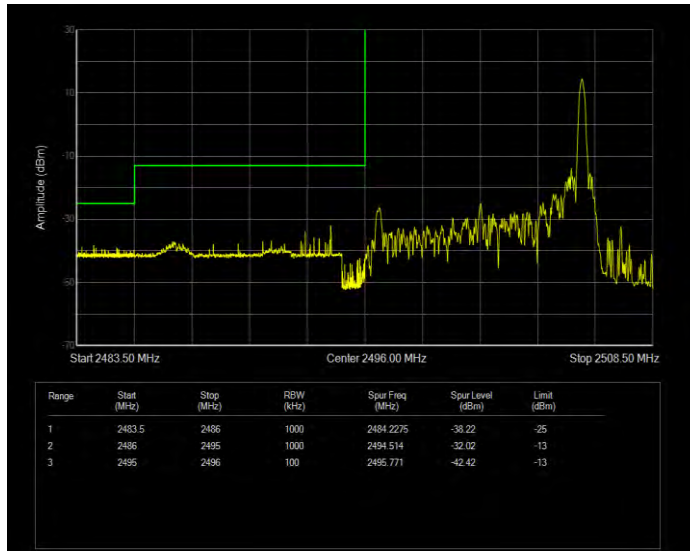

Band41 16QAM BW=10MHz Channel=39700 RB Size=50 Position=#0 Extended