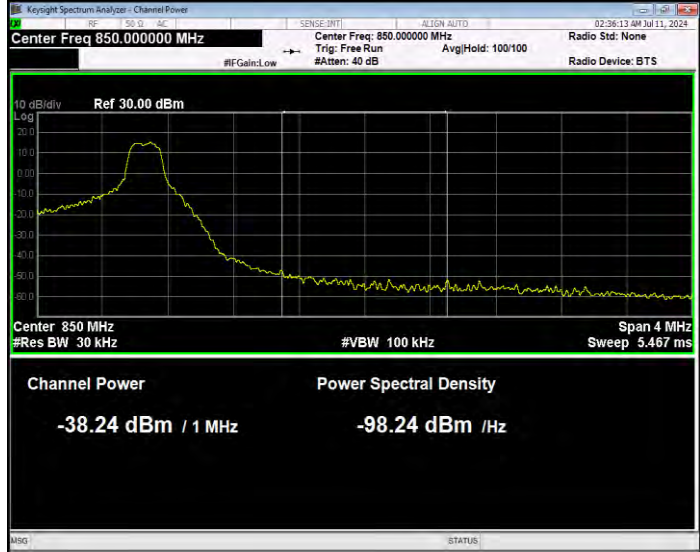

Band26(824-849) 16QAM BW=5MHz Channel=27015 RB Size=1 Position=#Max Normal