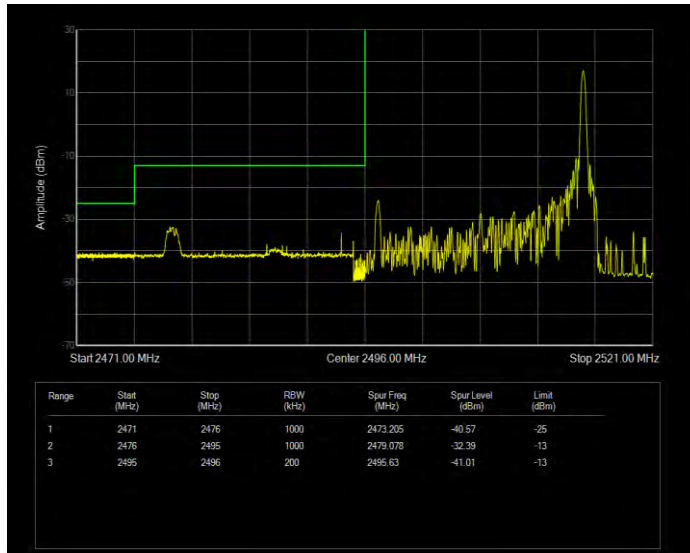

Band41 16QAM BW=20MHz Channel=39750 RB Size=100 Position=#0 Extended