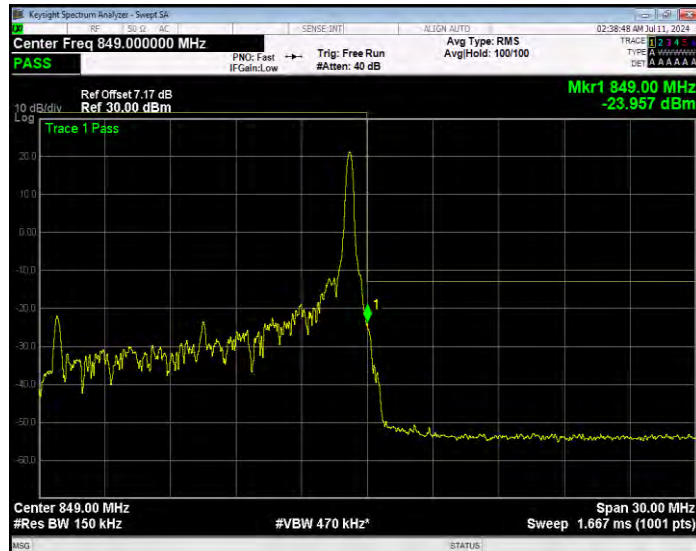

Band26(824-849) 16QAM BW=15MHz Channel=26965 RB Size=75 Position=#0 Extended