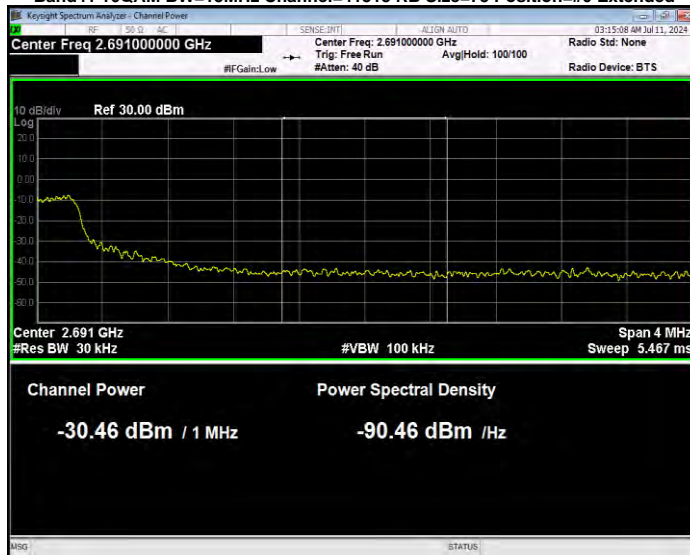

Band41 16QAM BW=15MHz Channel=41515 RB Size=75 Position=#0 Normal