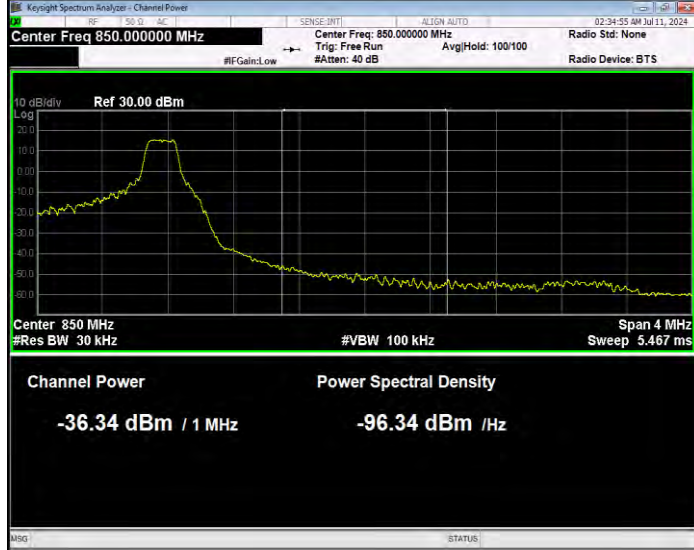

Band26(824-849) 16QAM BW=3MHz Channel=27025 RB Size=1 Position=#Max Normal