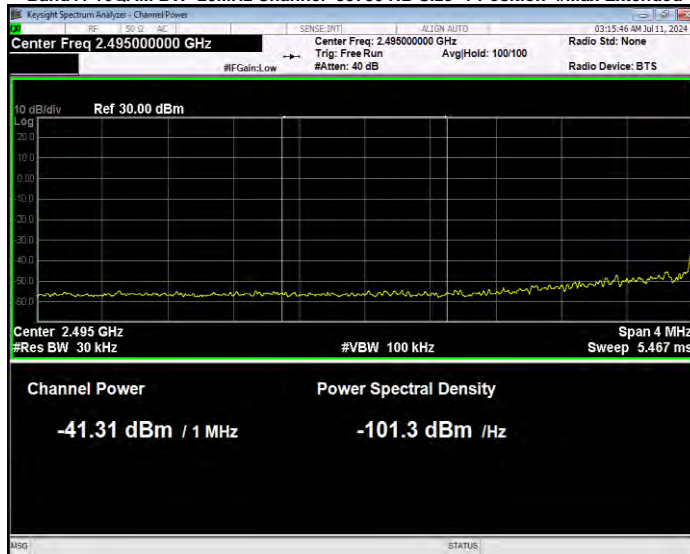

Band41 16QAM BW=20MHz Channel=39750 RB Size=1 Position=#Max Normal