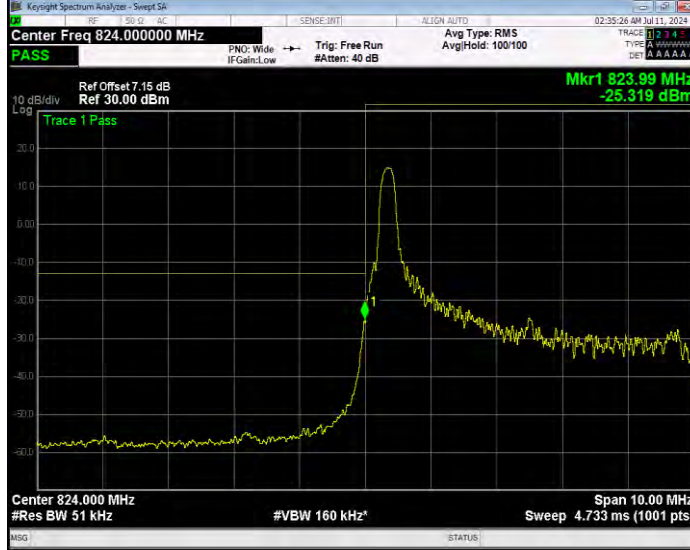

Band26(824-849) 16QAM BW=5MHz Channel=26815 RB Size=1 Position=#Max Extended