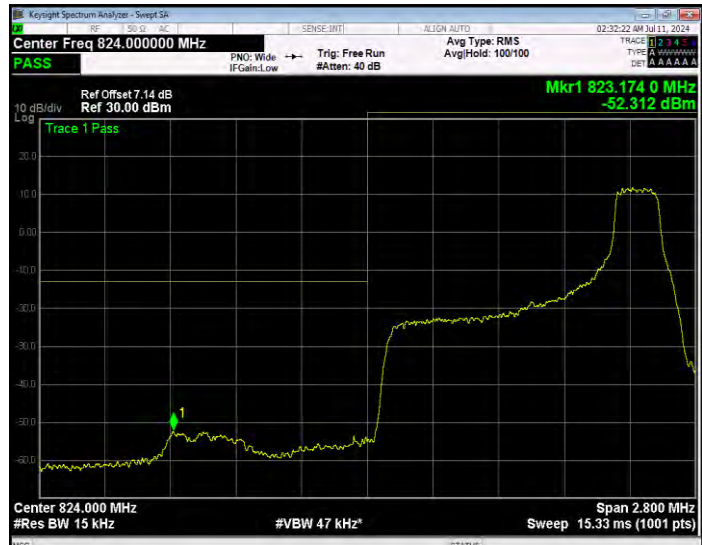

Band26(824-849) 16QAM BW=5MHz Channel=27015 RB Size=25 Position=#0 Extended

Band26(824-849) 16QAM BW=5MHz Channel=27015 RB Size=25 Position=#0 Normal

Band26(824-849) QPSK BW=1.4MHz Channel=26797 RB Size=1 Position=#0 Extended

Band26(824-849) QPSK BW=1.4MHz Channel=26797 RB Size=1 Position=#0 Normal

Band26(824-849) QPSK BW=1.4MHz Channel=26797 RB Size=1 Position=#Max Extended

Band26(824-849) QPSK BW=1.4MHz Channel=26797 RB Size=1 Position=#Max Normal