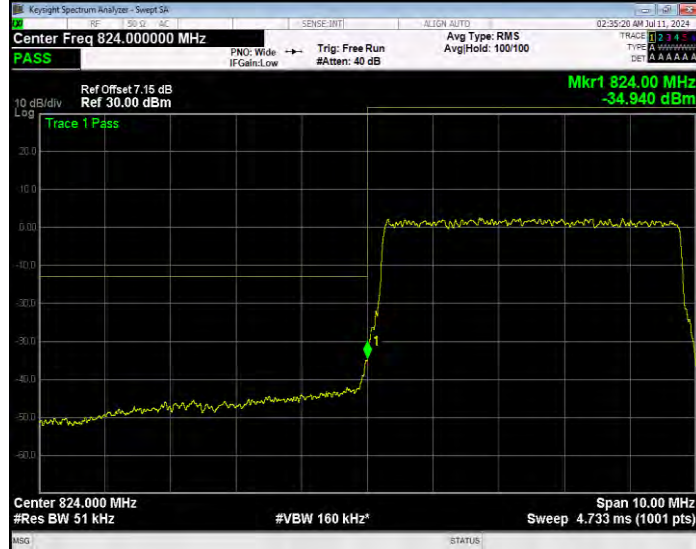

Band26(824-849) QPSK BW=5MHz Channel=27015 RB Size=1 Position=#0 Extended