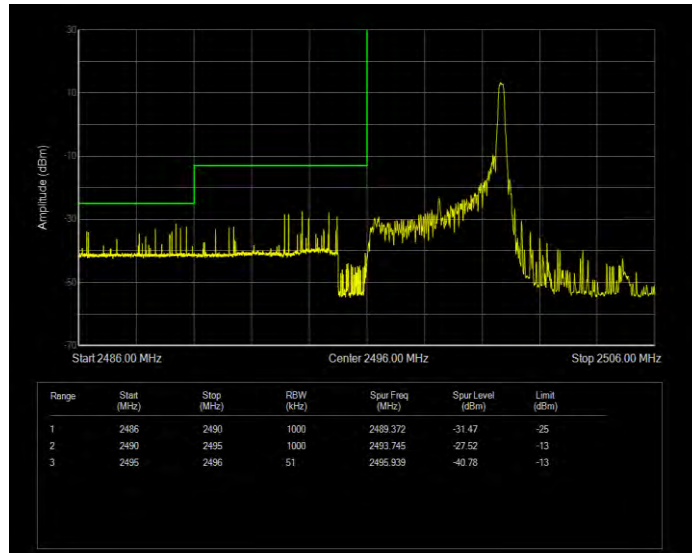

Band41 16QAM BW=5MHz Channel=39675 RB Size=1 Position=#0 Extended

Band41 16QAM BW=5MHz Channel=39675 RB Size=1 Position=#0 Normal

Band41 16QAM BW=5MHz Channel=39675 RB Size=1 Position=#Max Extended

Band41 16QAM BW=5MHz Channel=39675 RB Size=1 Position=#Max Normal