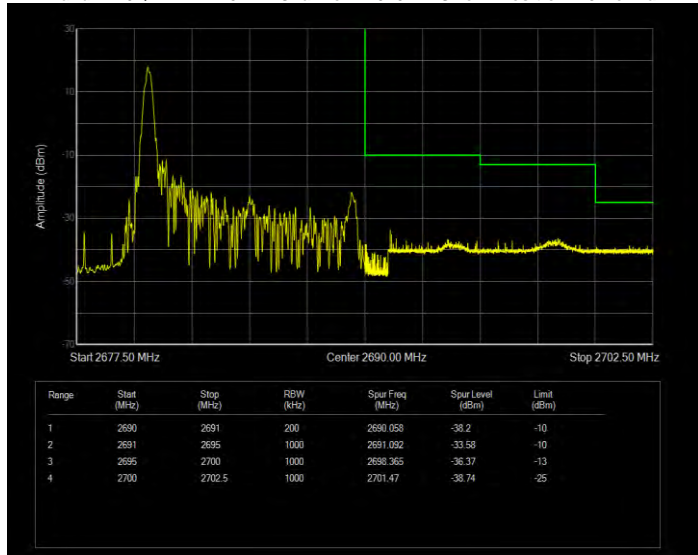

Band41 16QAM BW=10MHz Channel=41540 RB Size=1 Position=#Max Extended