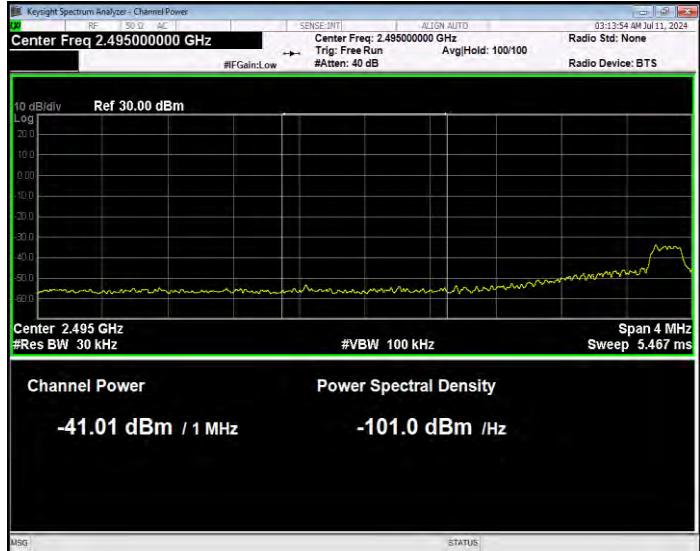

Band41 QPSK BW=15MHz Channel=39725 RB Size=1 Position=#Max Normal