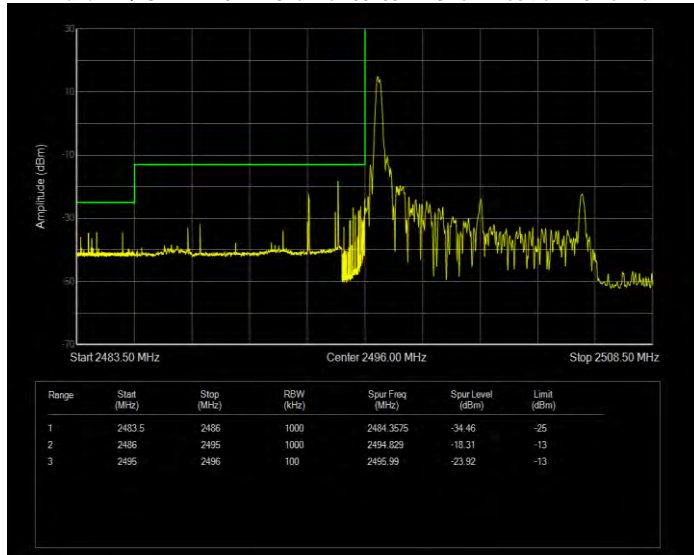

Band41 QPSK BW=10MHz Channel=39700 RB Size=1 Position=#Max Extended