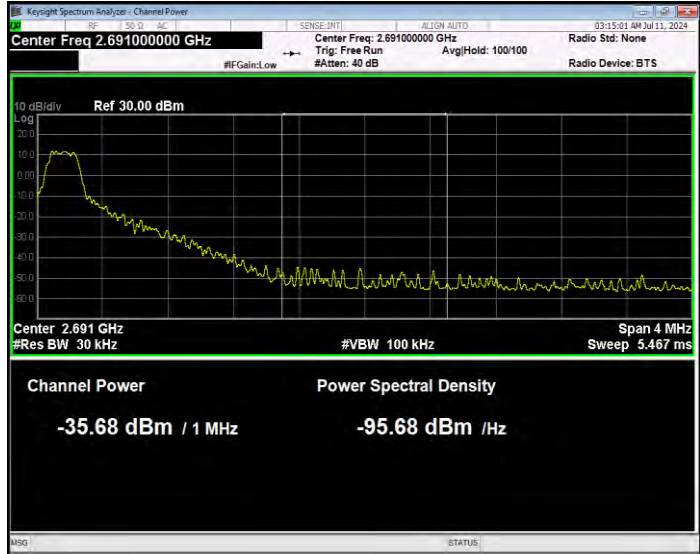

Band41 16QAM BW=15MHz Channel=39725 RB Size=75 Position=#0 Normal

Band41 16QAM BW=15MHz Channel=41515 RB Size=1 Position=#0 Extended

Band41 16QAM BW=15MHz Channel=41515 RB Size=1 Position=#0 Normal

Band41 16QAM BW=15MHz Channel=41515 RB Size=1 Position=#Max Extended