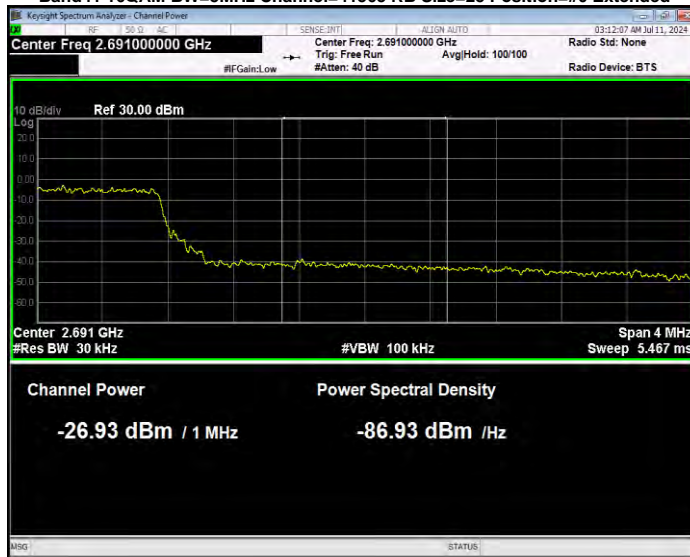

Band41 16QAM BW=5MHz Channel=41565 RB Size=1 Position=#Max Extended

Band41 16QAM BW=5MHz Channel=41565 RB Size=1 Position=#Max Normal

Band41 16QAM BW=5MHz Channel=41565 RB Size=25 Position=#0 Extended

Band41 16QAM BW=5MHz Channel=41565 RB Size=25 Position=#0 Normal