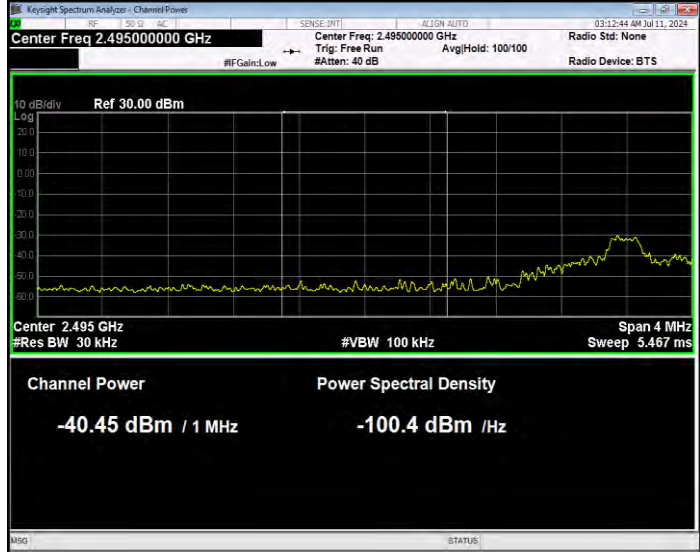

Band41 16QAM BW=10MHz Channel=39700 RB Size=1 Position=#Max Normal