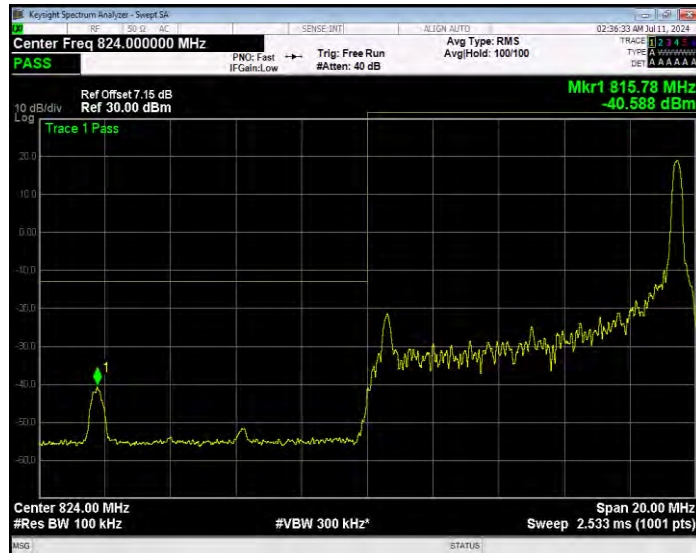

Band26(824-849) QPSK BW=10MHz Channel=26840 RB Size=50 Position=#0 Extended