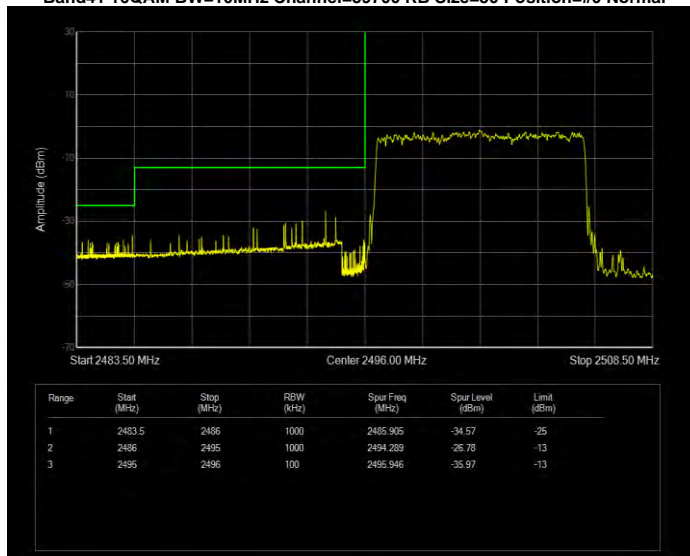

Band41 16QAM BW=10MHz Channel=41540 RB Size=1 Position=#0 Extended