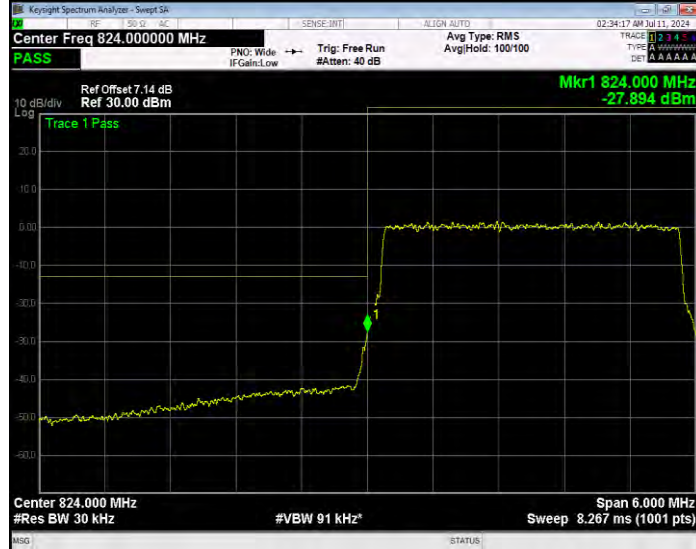

Band26(824-849) 16QAM BW=3MHz Channel=27025 RB Size=1 Position=#0 Extended