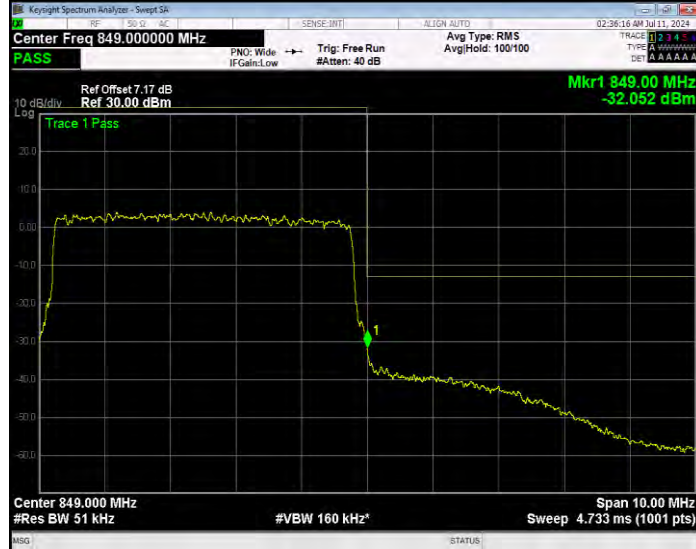

Band26(824-849) QPSK BW=1.4MHz Channel=26797 RB Size=1 Position=#0 Extended