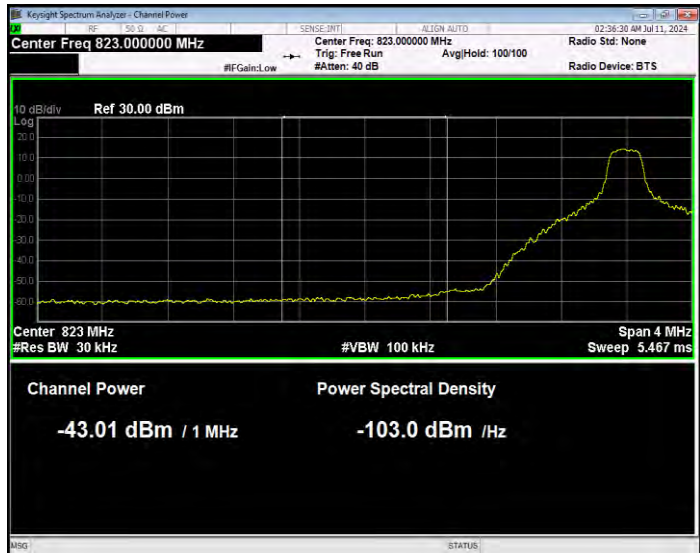

Band26(824-849) QPSK BW=10MHz Channel=26840 RB Size=1 Position=#0 Normal