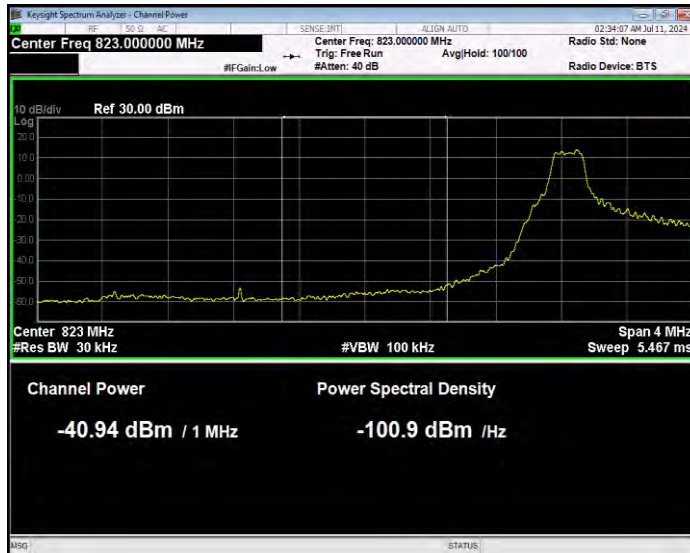

Band26(824-849) 16QAM BW=3MHz Channel=26805 RB Size=1 Position=#0 Normal