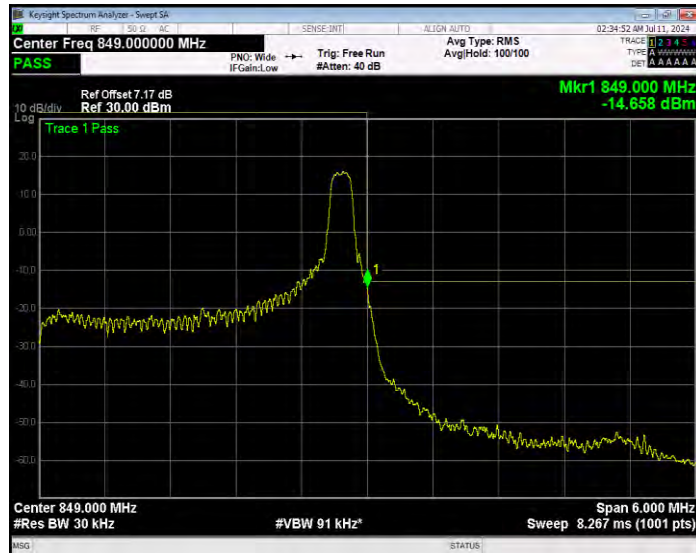

Band26(824-849) 16QAM BW=3MHz Channel=27025 RB Size=1 Position=#0 Normal

Band26(824-849) 16QAM BW=3MHz Channel=27025 RB Size=1 Position=#Max Extended

Band26(824-849) 16QAM BW=3MHz Channel=27025 RB Size=1 Position=#Max Normal