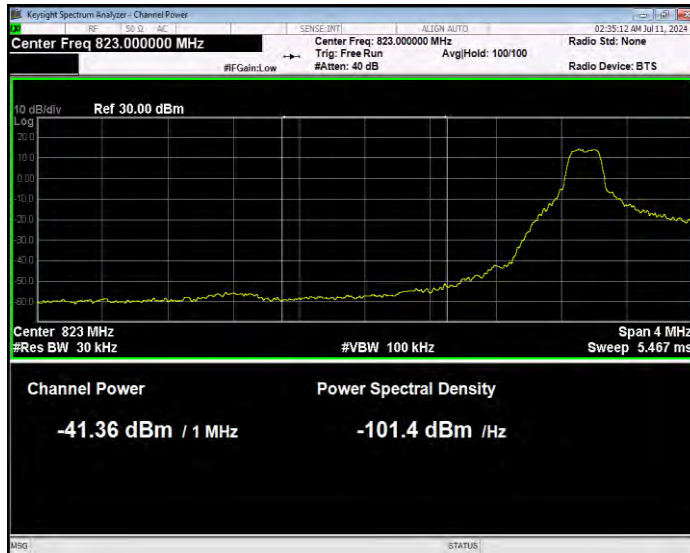

Band26(824-849) QPSK BW=5MHz Channel=26815 RB Size=1 Position=#0 Normal