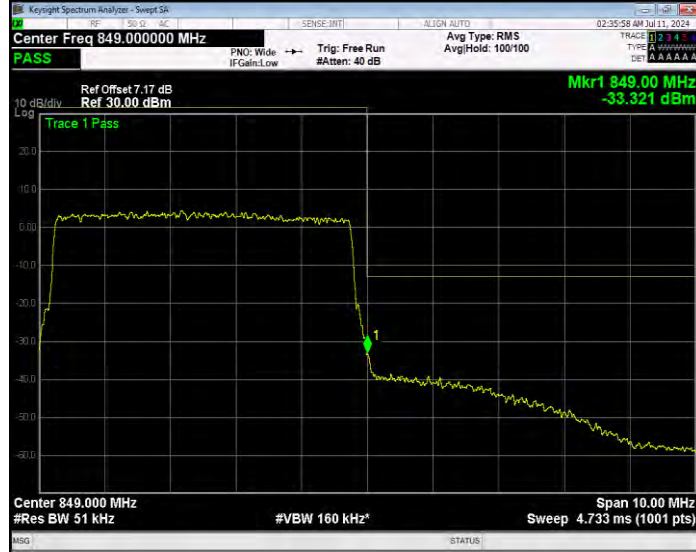

Band26(824-849) QPSK BW=5MHz Channel=27015 RB Size=25 Position=#0 Normal

Band41 16QAM BW=10MHz Channel=39700 RB Size=1 Position=#0 Extended