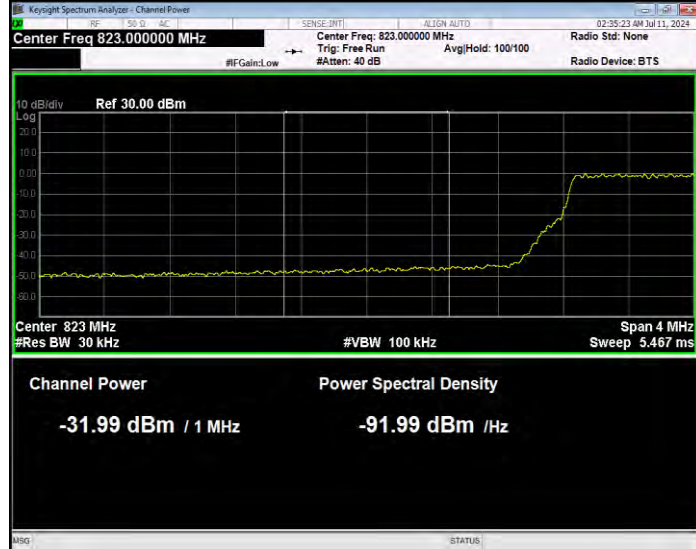

Band26(824-849) QPSK BW=5MHz Channel=26815 RB Size=25 Position=#0 Normal