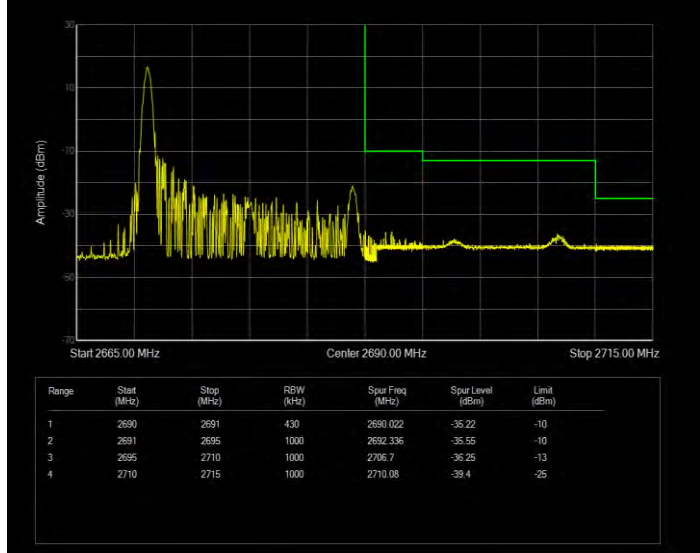

Band41 16QAM BW=20MHz Channel=41490 RB Size=1 Position=#Max Extended