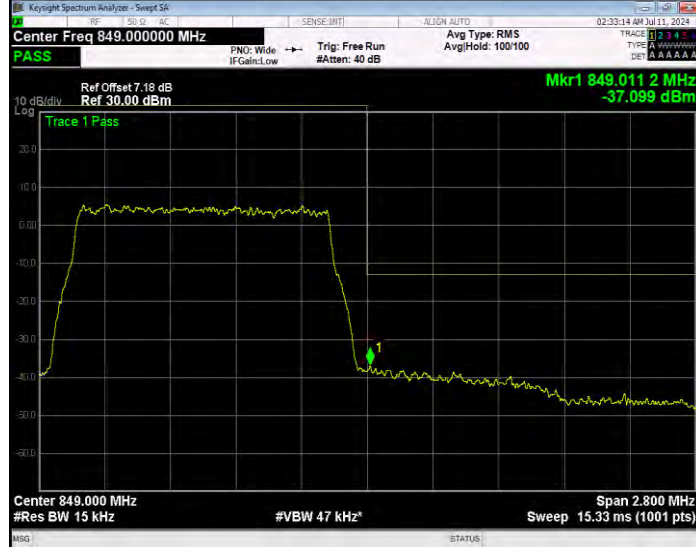

Band26(824-849) QPSK BW=10MHz Channel=26840 RB Size=1 Position=#0 Extended