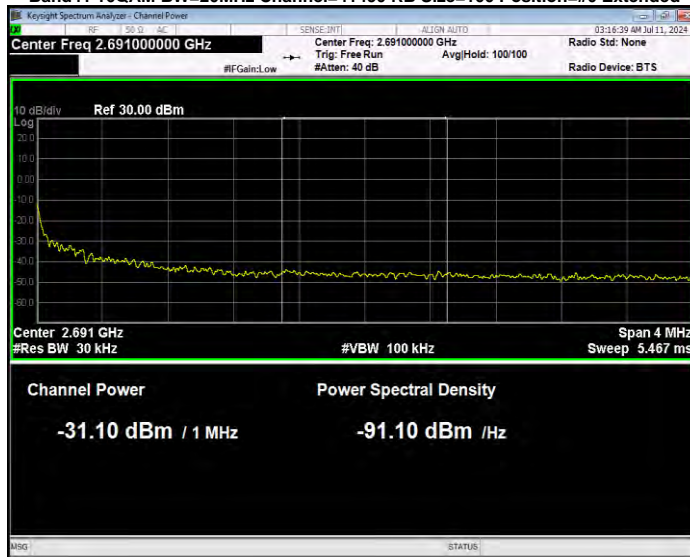

Band41 16QAM BW=20MHz Channel=41490 RB Size=100 Position=#0 Normal