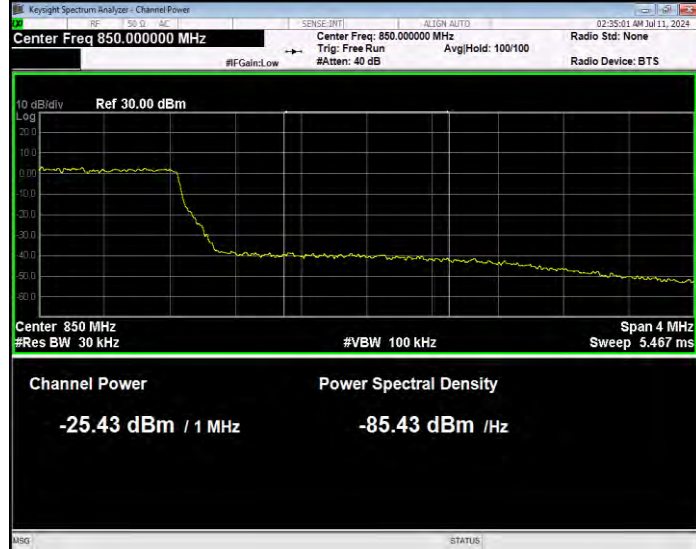

Band26(824-849) 16QAM BW=3MHz Channel=27025 RB Size=15 Position=#0 Normal