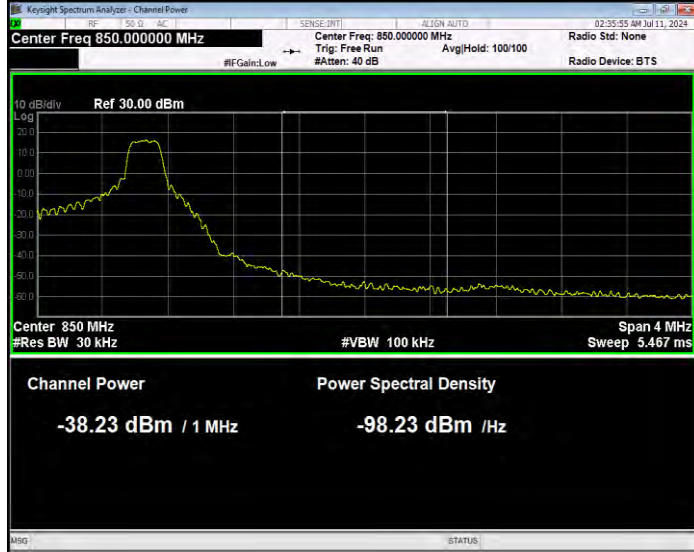

Band26(824-849) QPSK BW=5MHz Channel=27015 RB Size=1 Position=#Max Normal