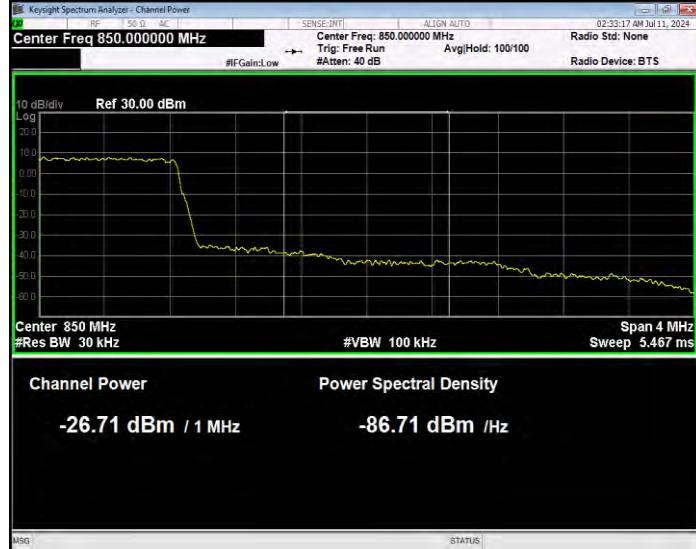

Band26(824-849) QPSK BW=1.4MHz Channel=27033 RB Size=6 Position=#0 Normal