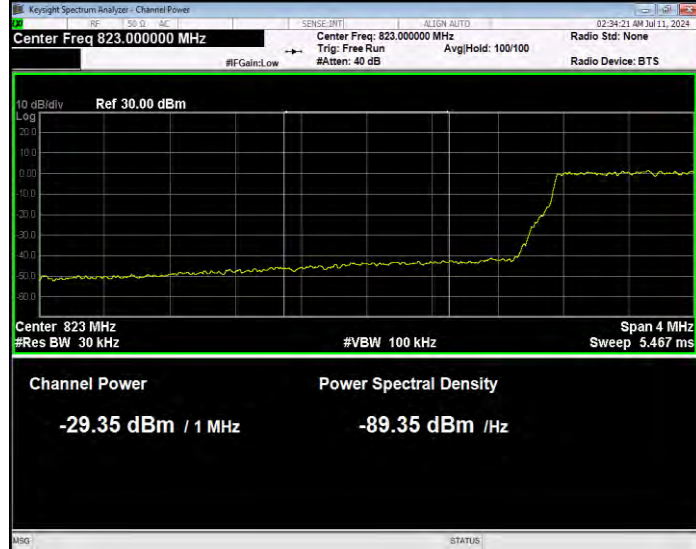

Band26(824-849) 16QAM BW=3MHz Channel=26805 RB Size=15 Position=#0 Normal