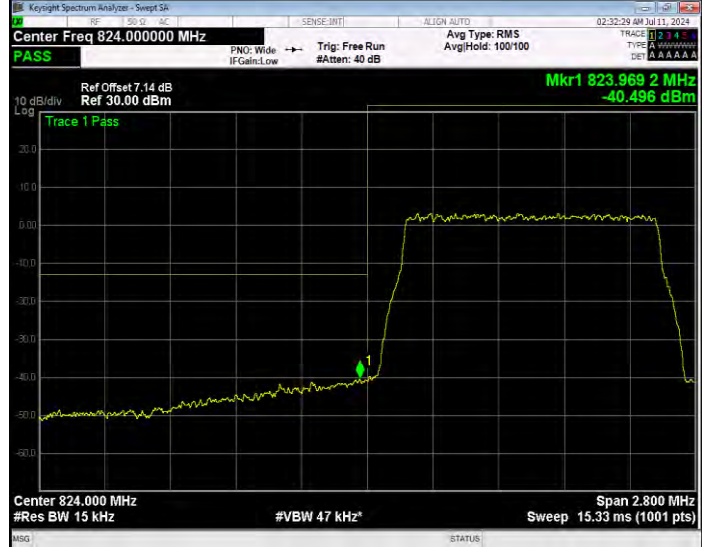

Band26(824-849) QPSK BW=1.4MHz Channel=26797 RB Size=1 Position=#0 Normal

Band26(824-849) QPSK BW=1.4MHz Channel=26797 RB Size=1 Position=#Max Extended

Band26(824-849) QPSK BW=1.4MHz Channel=26797 RB Size=1 Position=#Max Normal

Band26(824-849) QPSK BW=1.4MHz Channel=26797 RB Size=6 Position=#0 Extended

Band26(824-849) QPSK BW=1.4MHz Channel=26797 RB Size=6 Position=#0 Normal

Band26(824-849) QPSK BW=1.4MHz Channel=27033 RB Size=1 Position=#0 Extended