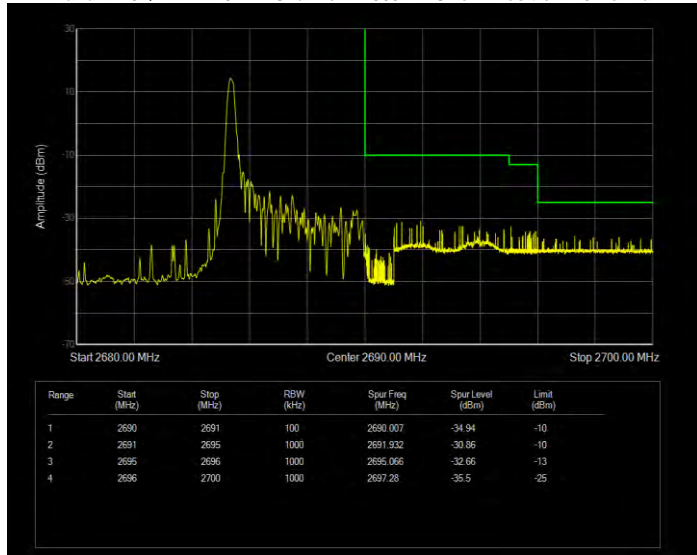

Band41 16QAM BW=5MHz Channel=39675 RB Size=25 Position=#0 Extended

Band41 16QAM BW=5MHz Channel=39675 RB Size=25 Position=#0 Normal

Band41 16QAM BW=5MHz Channel=41565 RB Size=1 Position=#0 Extended

Band41 16QAM BW=5MHz Channel=41565 RB Size=1 Position=#0 Normal