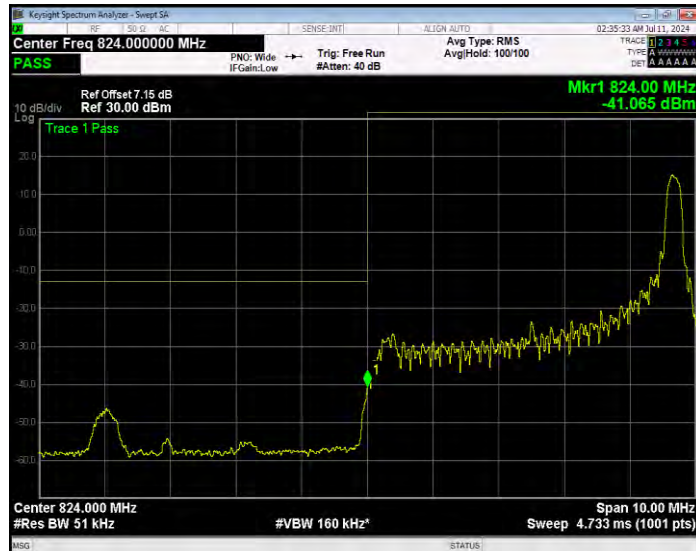

Band26(824-849) 16QAM BW=5MHz Channel=26815 RB Size=25 Position=#0 Extended