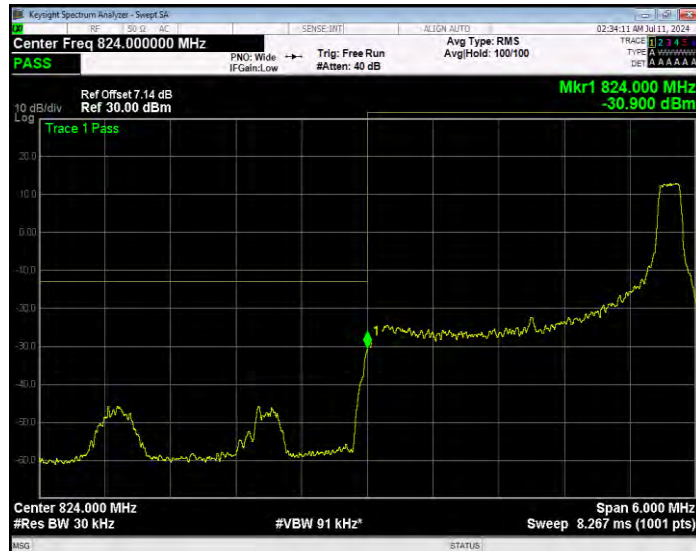

Band26(824-849) 16QAM BW=3MHz Channel=26805 RB Size=15 Position=#0 Extended