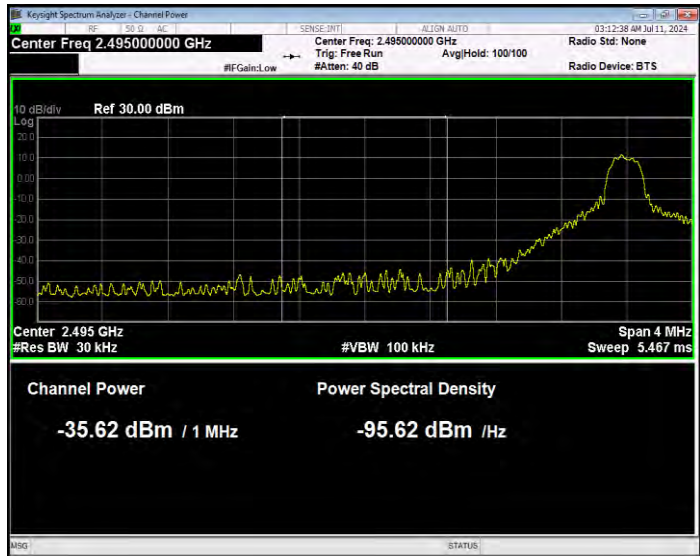

Band41 16QAM BW=10MHz Channel=39700 RB Size=1 Position=#0 Normal