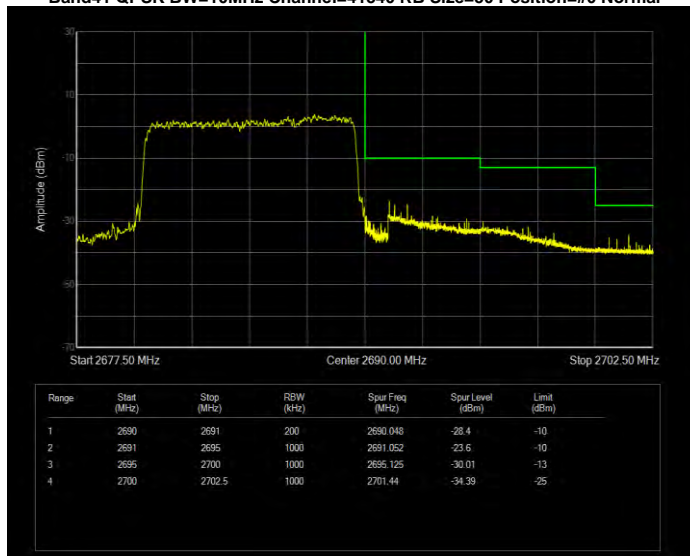

Band41 QPSK BW=10MHz Channel=41540 RB Size=1 Position=#Max Extended

Band41 QPSK BW=10MHz Channel=41540 RB Size=1 Position=#Max Normal

Band41 QPSK BW=10MHz Channel=41540 RB Size=50 Position=#0 Extended

Band41 QPSK BW=10MHz Channel=41540 RB Size=50 Position=#0 Normal