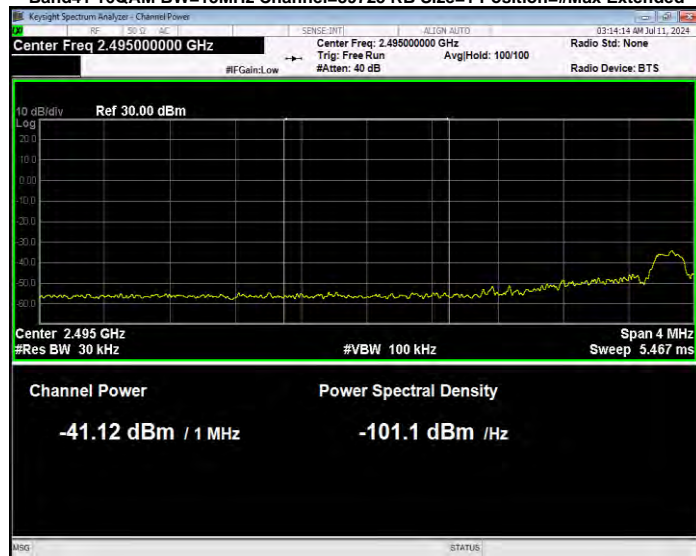

Band41 16QAM BW=15MHz Channel=39725 RB Size=1 Position=#Max Normal