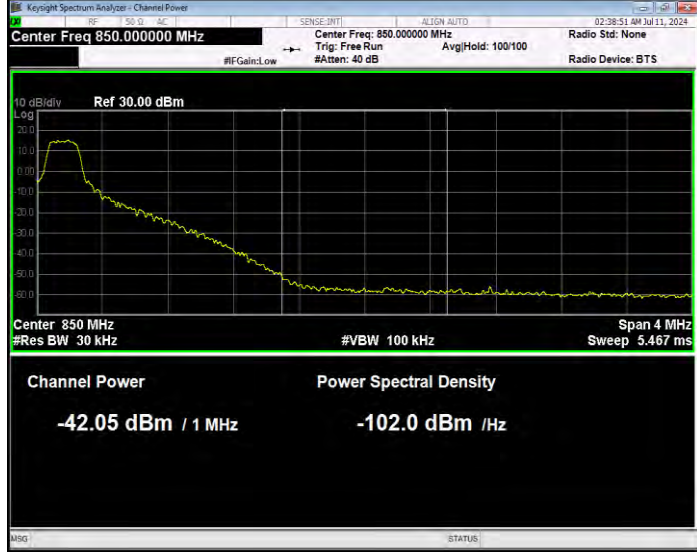

Band26(824-849) 16QAM BW=15MHz Channel=26965 RB Size=1 Position=#Max Normal