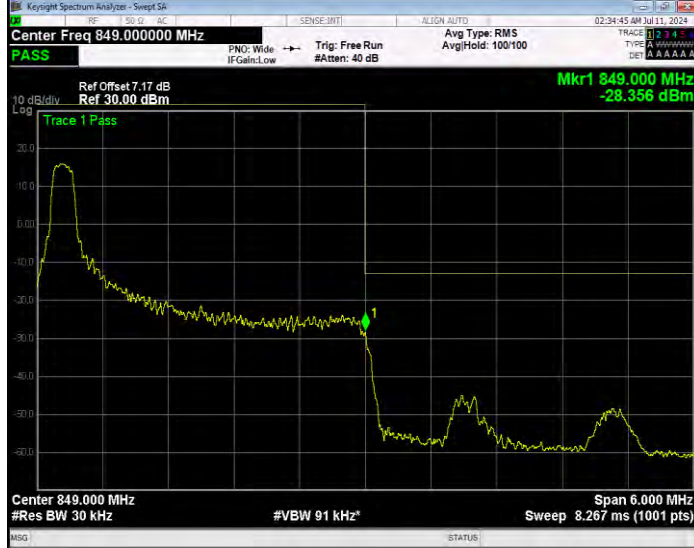

Band26(824-849) 16QAM BW=3MHz Channel=27025 RB Size=1 Position=#Max Extended