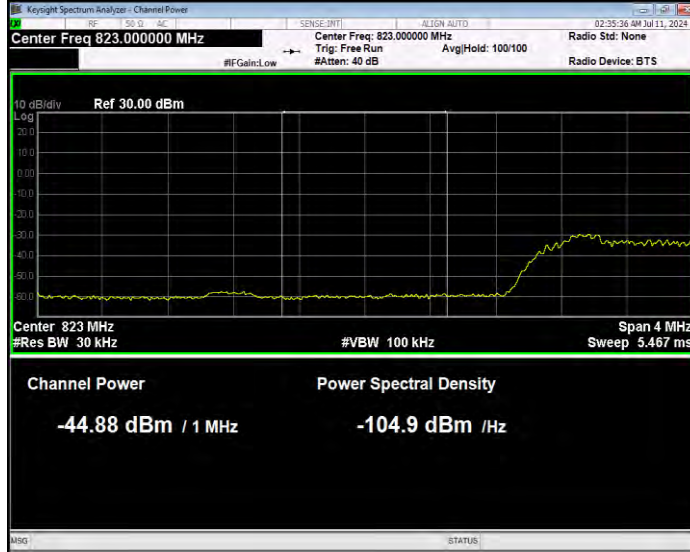

Band26(824-849) 16QAM BW=5MHz Channel=26815 RB Size=1 Position=#Max Normal