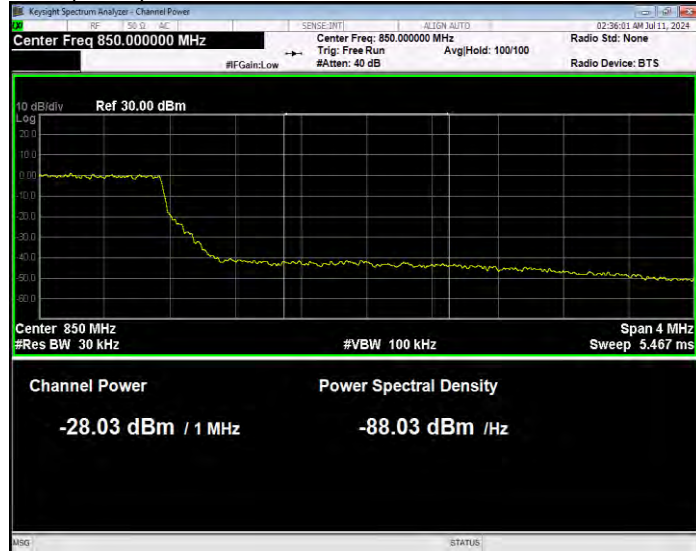

Band26(824-849) QPSK BW=5MHz Channel=27015 RB Size=25 Position=#0 Extended