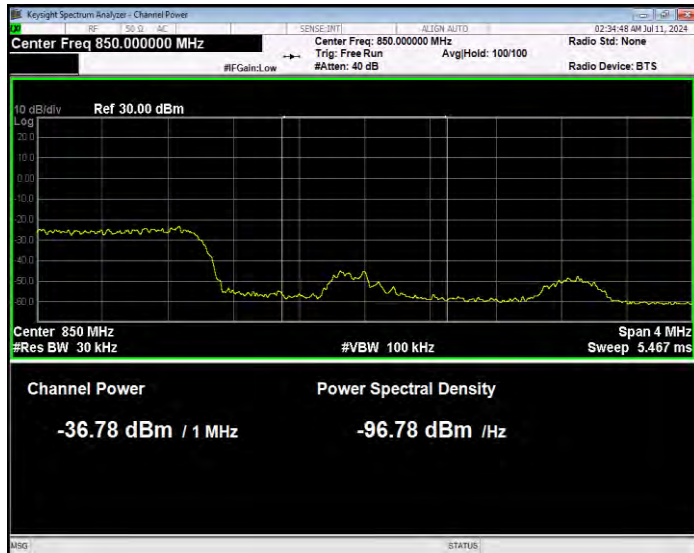

Band26(824-849) 16QAM BW=3MHz Channel=27025 RB Size=1 Position=#0 Normal