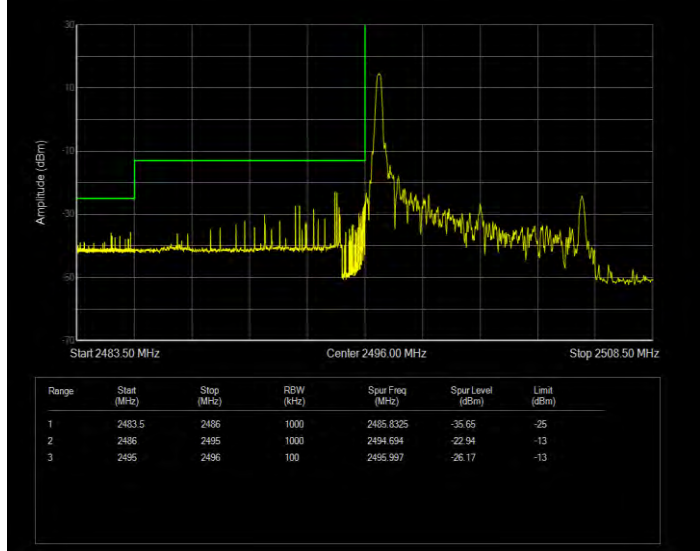

Band41 16QAM BW=10MHz Channel=39700 RB Size=1 Position=#Max Extended