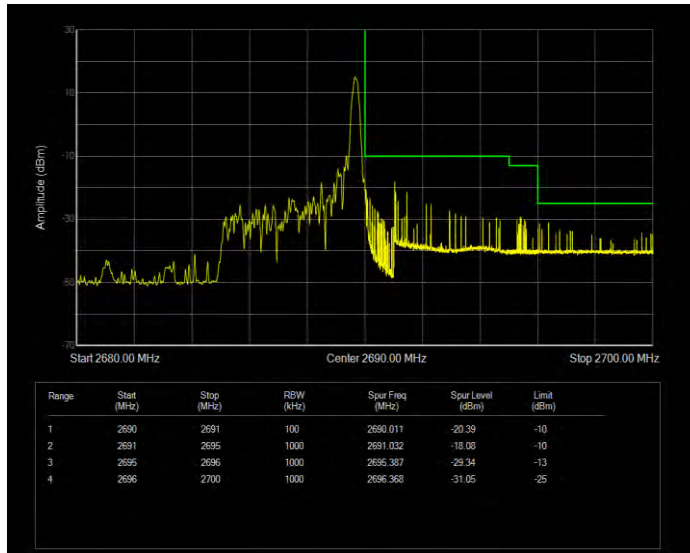

Band41 16QAM BW=5MHz Channel=41565 RB Size=25 Position=#0 Extended