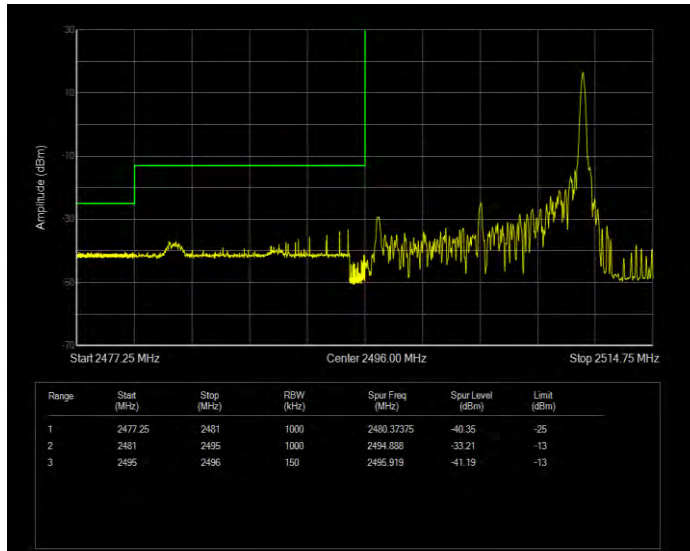

Band41 16QAM BW=15MHz Channel=39725 RB Size=75 Position=#0 Extended