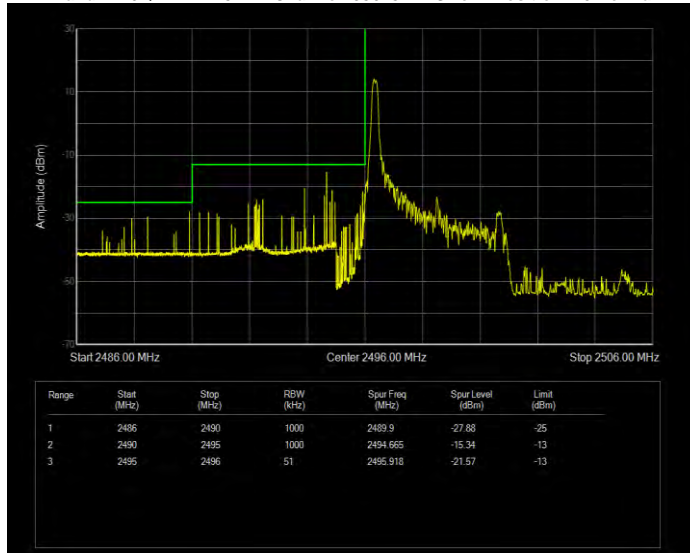

Band41 16QAM BW=5MHz Channel=39675 RB Size=1 Position=#Max Extended