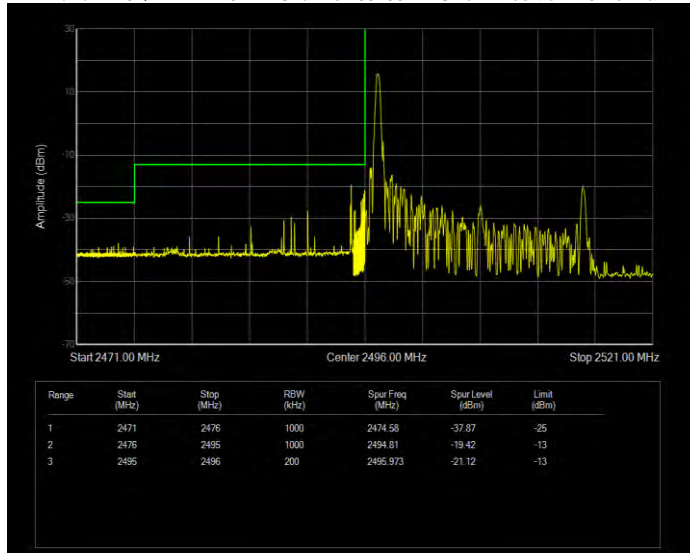

Band41 16QAM BW=20MHz Channel=39750 RB Size=1 Position=#Max Extended