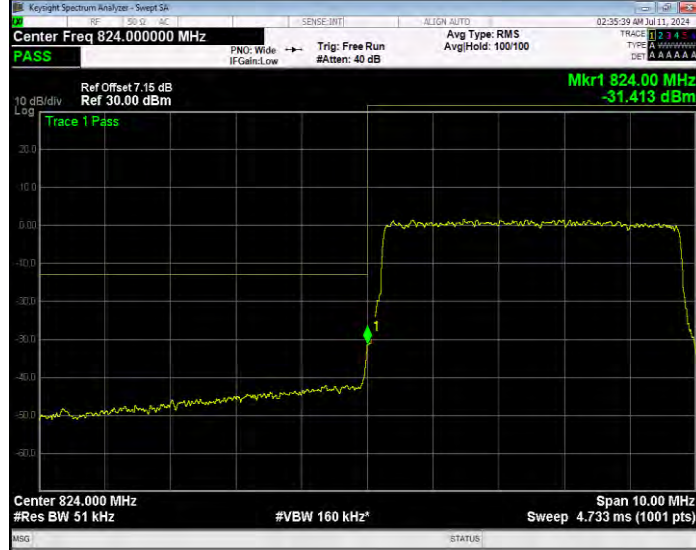

Band26(824-849) 16QAM BW=5MHz Channel=27015 RB Size=1 Position=#0 Extended