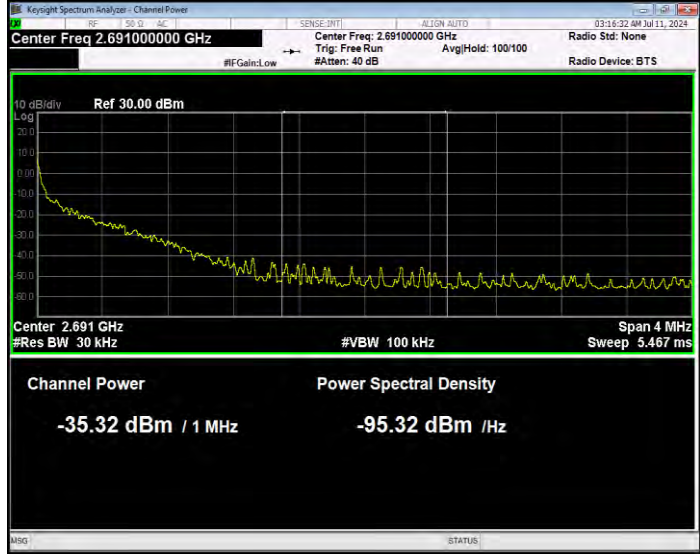

Band41 16QAM BW=20MHz Channel=39750 RB Size=100 Position=#0 Normal

Band41 16QAM BW=20MHz Channel=41490 RB Size=1 Position=#0 Extended

Band41 16QAM BW=20MHz Channel=41490 RB Size=1 Position=#0 Normal

Band41 16QAM BW=20MHz Channel=41490 RB Size=1 Position=#Max Extended