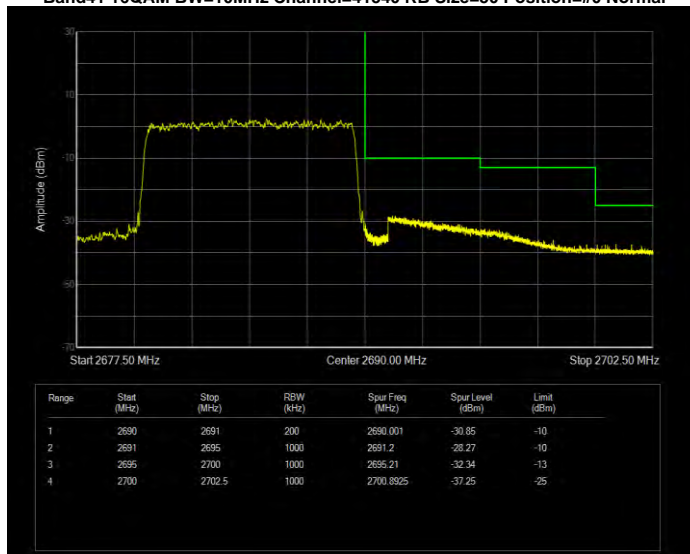

Band41 16QAM BW=15MHz Channel=39725 RB Size=1 Position=#0 Extended