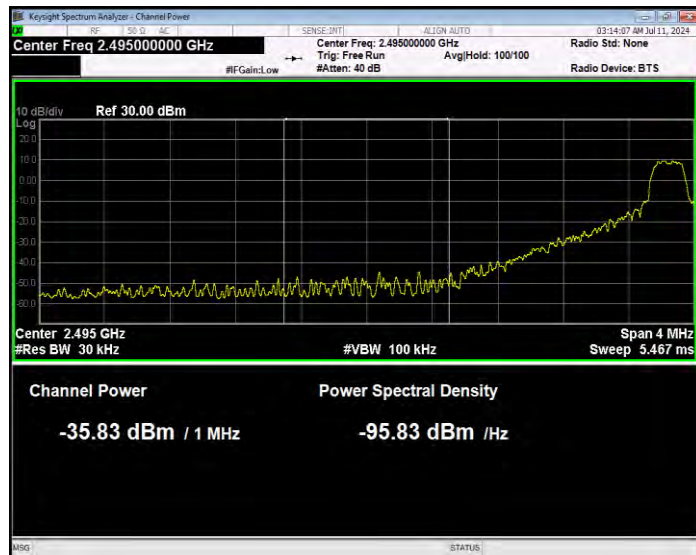

Band41 16QAM BW=10MHz Channel=41540 RB Size=1 Position=#Max Normal

Band41 16QAM BW=10MHz Channel=41540 RB Size=50 Position=#0 Extended

Band41 16QAM BW=10MHz Channel=41540 RB Size=50 Position=#0 Normal

Band41 16QAM BW=15MHz Channel=39725 RB Size=1 Position=#0 Extended