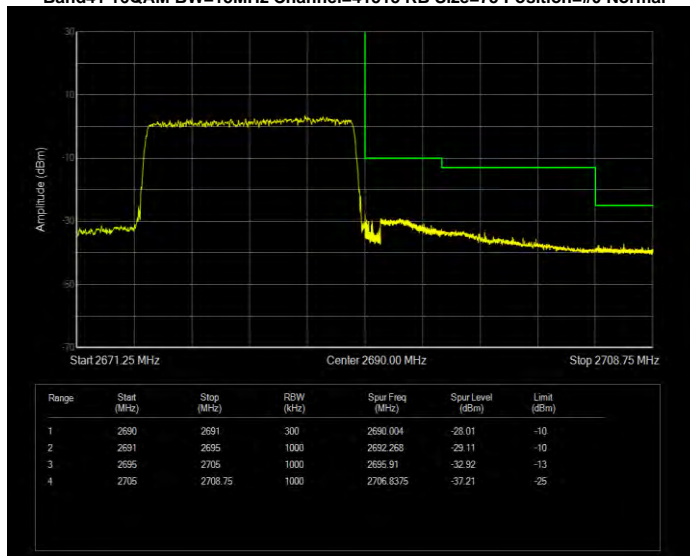

Band41 16QAM BW=15MHz Channel=41515 RB Size=1 Position=#Max Normal

Band41 16QAM BW=15MHz Channel=41515 RB Size=75 Position=#0 Extended

Band41 16QAM BW=15MHz Channel=41515 RB Size=75 Position=#0 Normal

Band41 16QAM BW=20MHz Channel=39750 RB Size=1 Position=#0 Extended