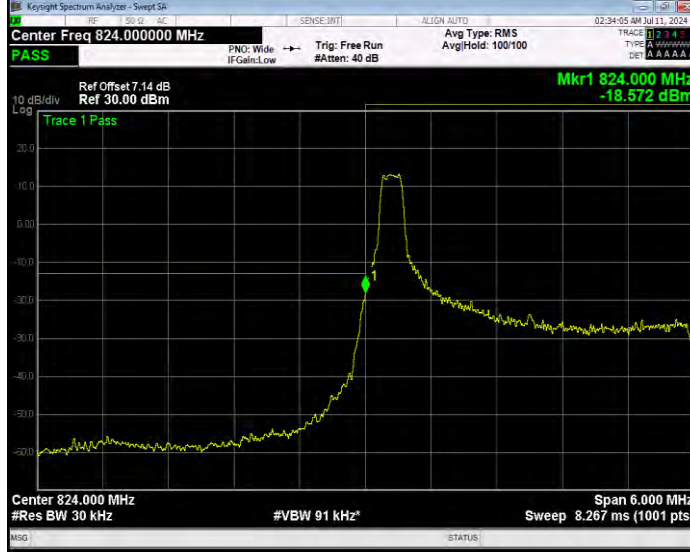

Band26(824-849) 16QAM BW=3MHz Channel=26805 RB Size=1 Position=#Max Extended