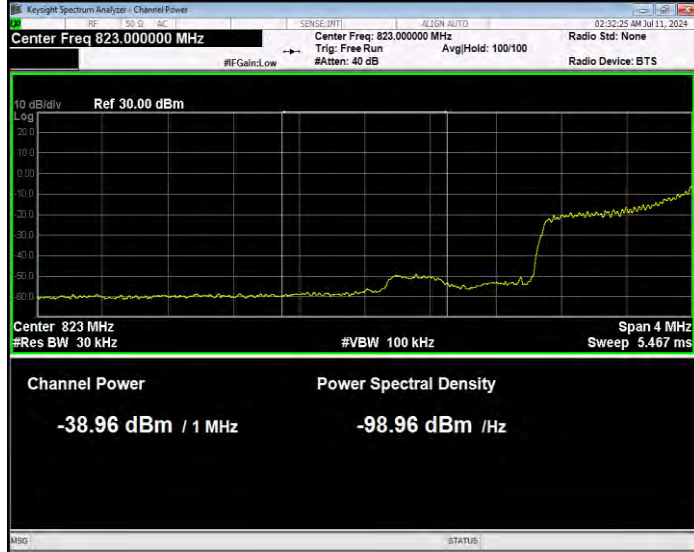

Band26(824-849) QPSK BW=1.4MHz Channel=26797 RB Size=1 Position=#Max Normal