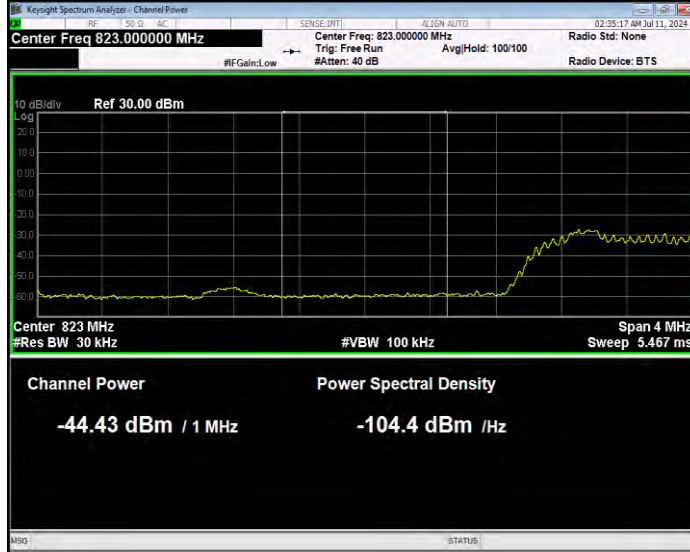

Band26(824-849) QPSK BW=5MHz Channel=26815 RB Size=1 Position=#Max Normal