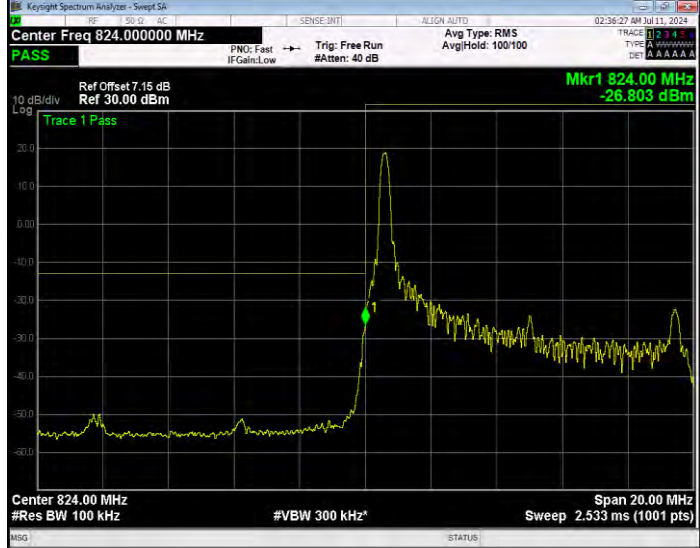

Band26(824-849) QPSK BW=10MHz Channel=26840 RB Size=1 Position=#Max Extended