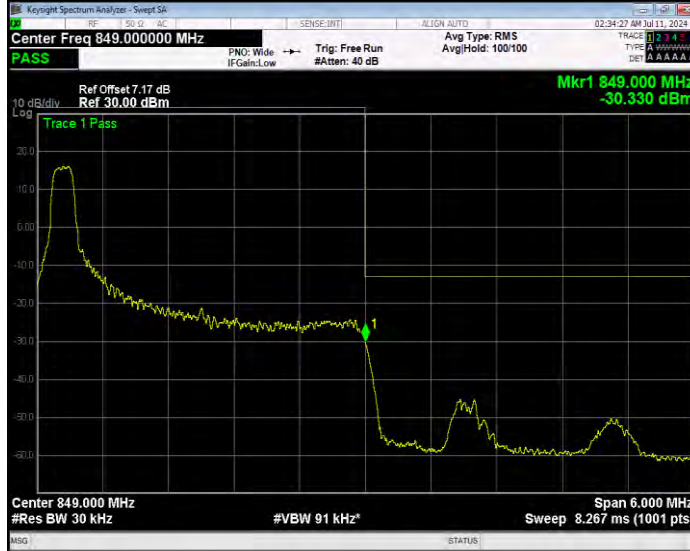

Band26(824-849) QPSK BW=3MHz Channel=27025 RB Size=1 Position=#Max Extended