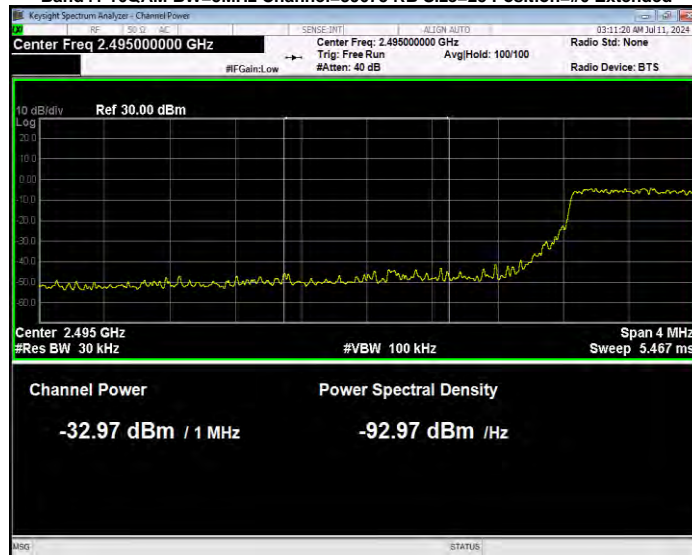

Band41 16QAM BW=5MHz Channel=39675 RB Size=25 Position=#0 Normal