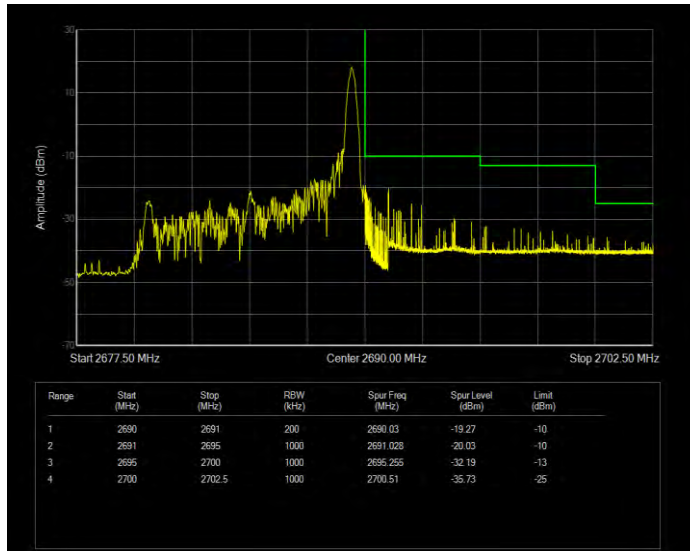

Band41 16QAM BW=10MHz Channel=41540 RB Size=50 Position=#0 Extended