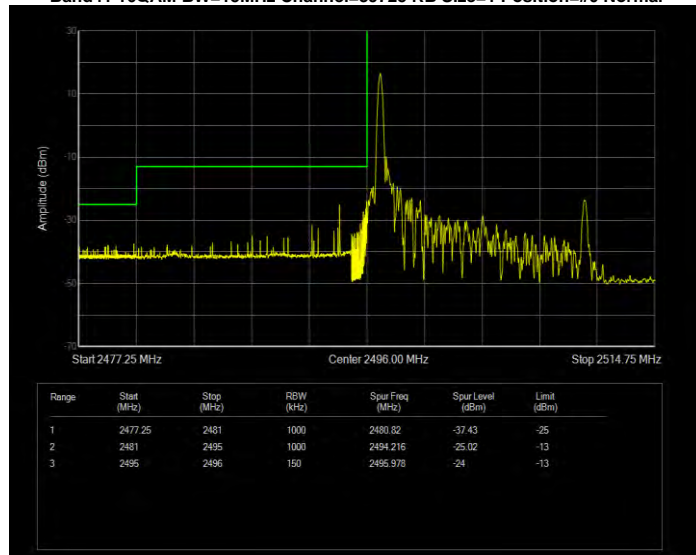

Band41 16QAM BW=15MHz Channel=39725 RB Size=1 Position=#Max Extended