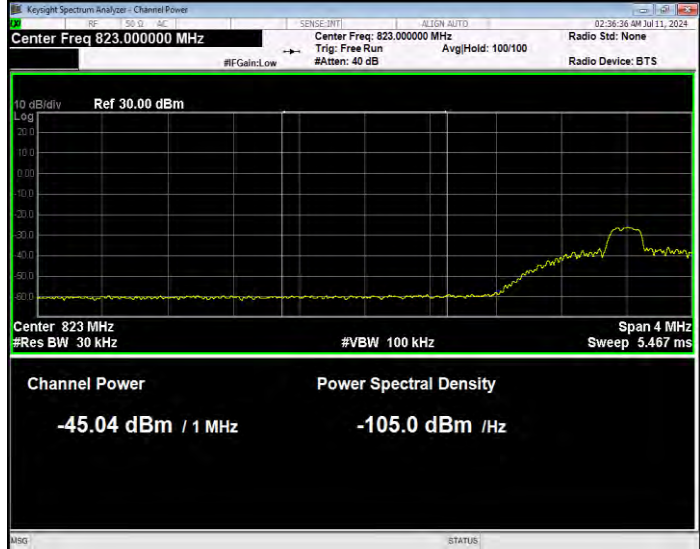

Band26(824-849) QPSK BW=10MHz Channel=26840 RB Size=1 Position=#Max Normal