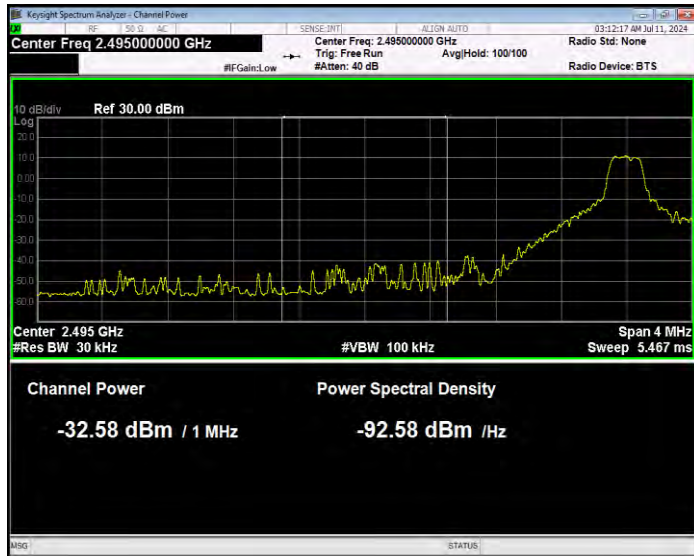

Band41 QPSK BW=10MHz Channel=39700 RB Size=1 Position=#0 Normal