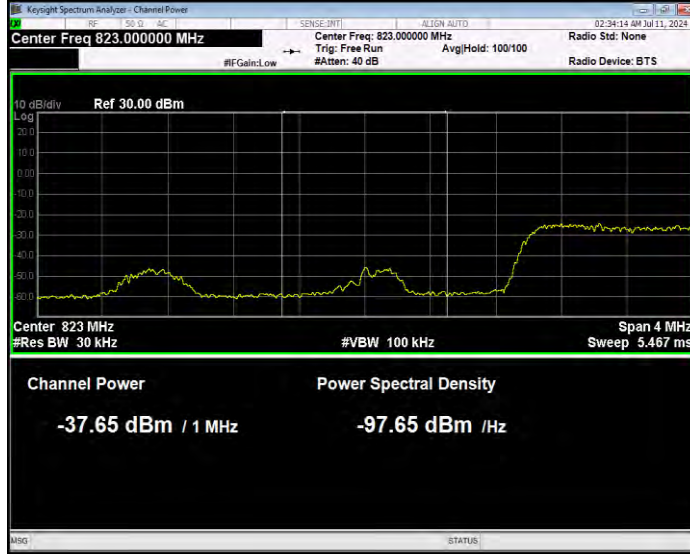

Band26(824-849) 16QAM BW=3MHz Channel=26805 RB Size=1 Position=#Max Normal