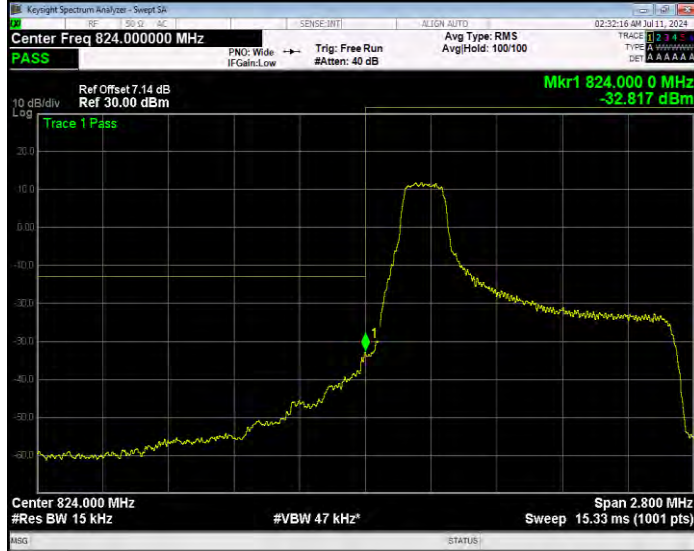

Band26(824-849) QPSK BW=1.4MHz Channel=26797 RB Size=1 Position=#Max Extended