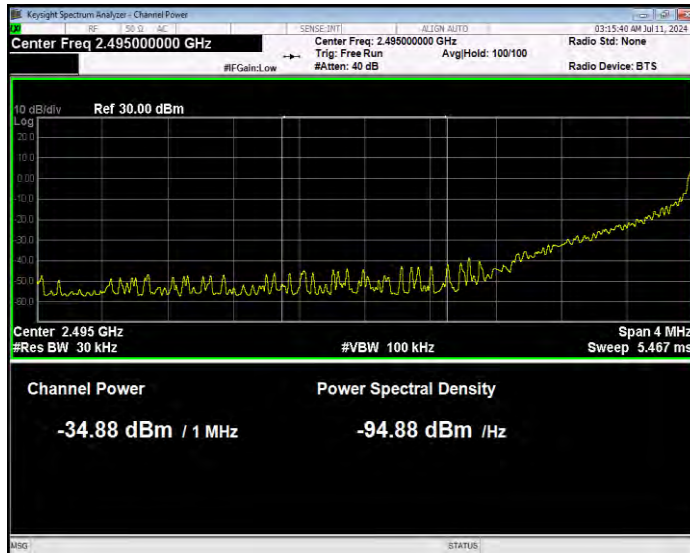

Band41 16QAM BW=15MHz Channel=41515 RB Size=1 Position=#Max Normal

Band41 16QAM BW=15MHz Channel=41515 RB Size=75 Position=#0 Extended

Band41 16QAM BW=15MHz Channel=41515 RB Size=75 Position=#0 Normal

Band41 16QAM BW=20MHz Channel=39750 RB Size=1 Position=#0 Extended