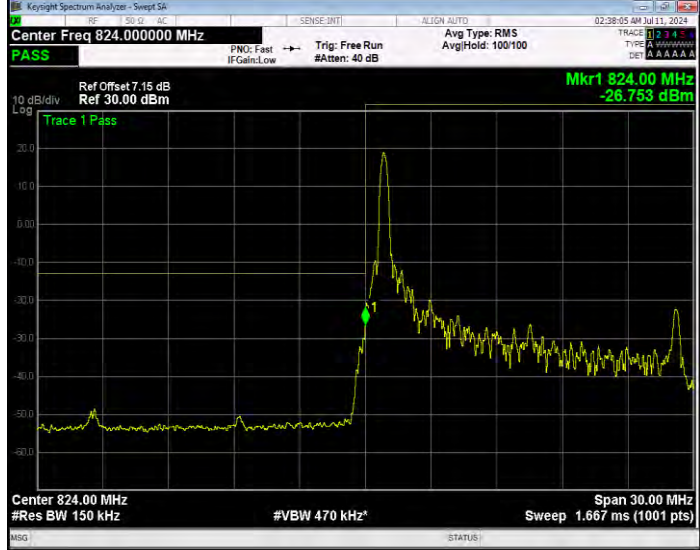

Band26(824-849) 16QAM BW=15MHz Channel=26865 RB Size=1 Position=#Max Extended