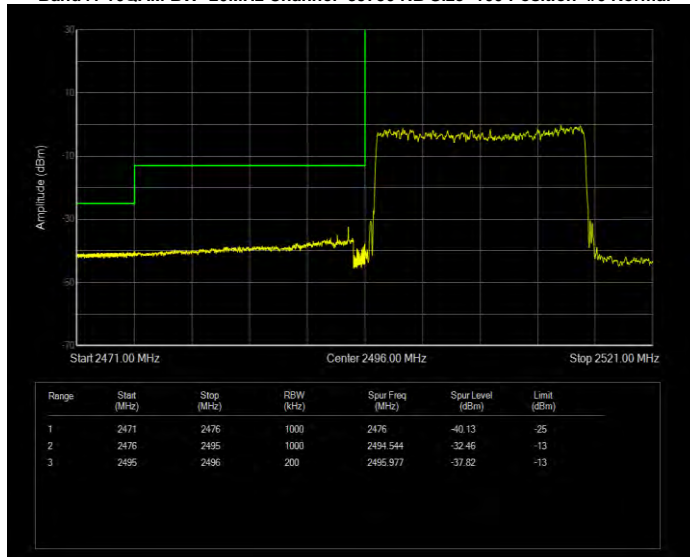

Band41 16QAM BW=20MHz Channel=41490 RB Size=1 Position=#0 Extended