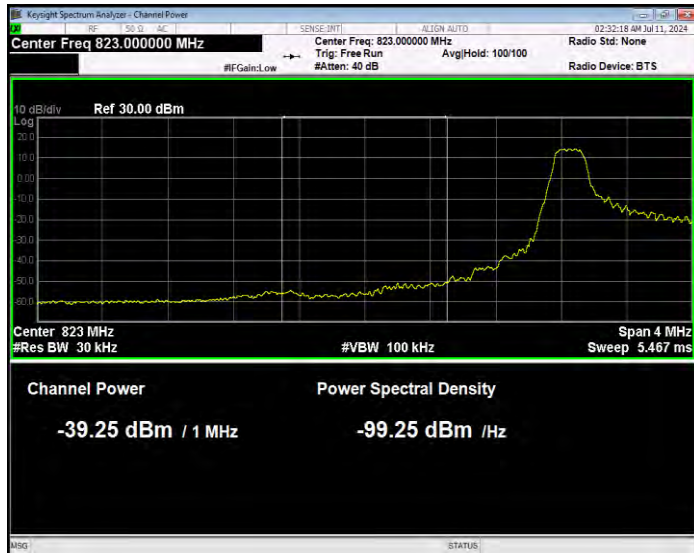

Band26(824-849) QPSK BW=1.4MHz Channel=26797 RB Size=1 Position=#0 Normal