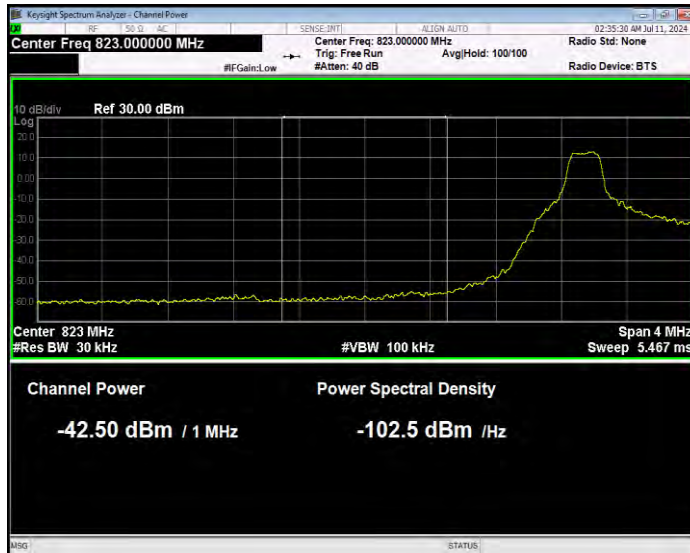

Band26(824-849) 16QAM BW=5MHz Channel=26815 RB Size=1 Position=#0 Normal