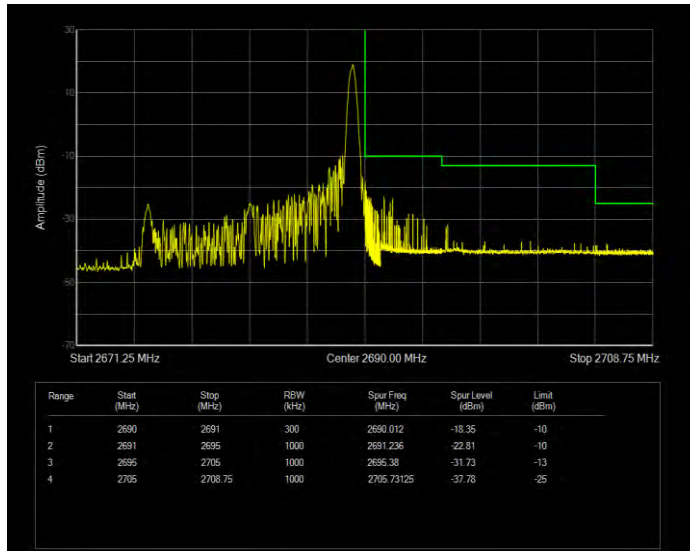

Band41 16QAM BW=15MHz Channel=41515 RB Size=75 Position=#0 Extended