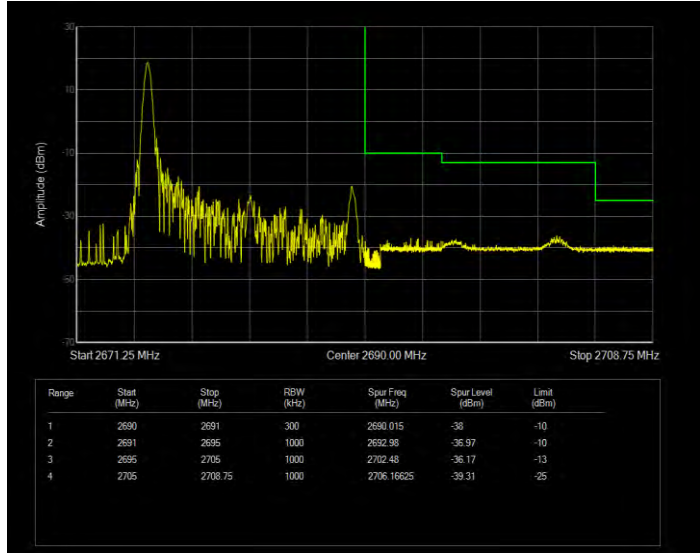

Band41 16QAM BW=15MHz Channel=41515 RB Size=1 Position=#Max Extended