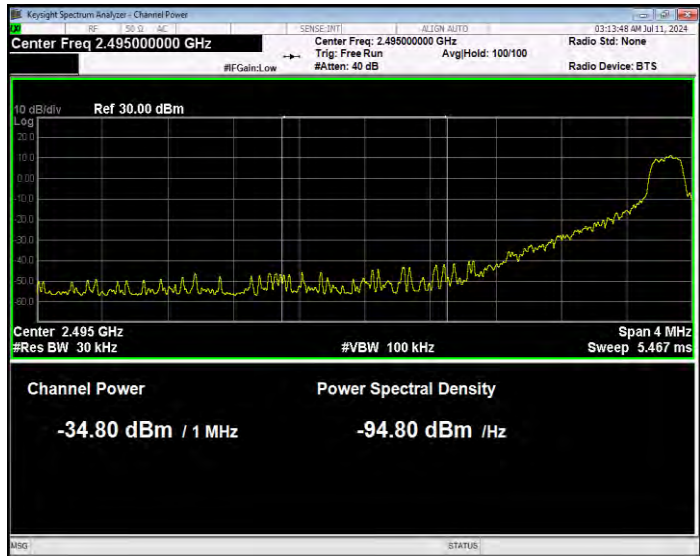

Band41 QPSK BW=15MHz Channel=39725 RB Size=1 Position=#0 Normal