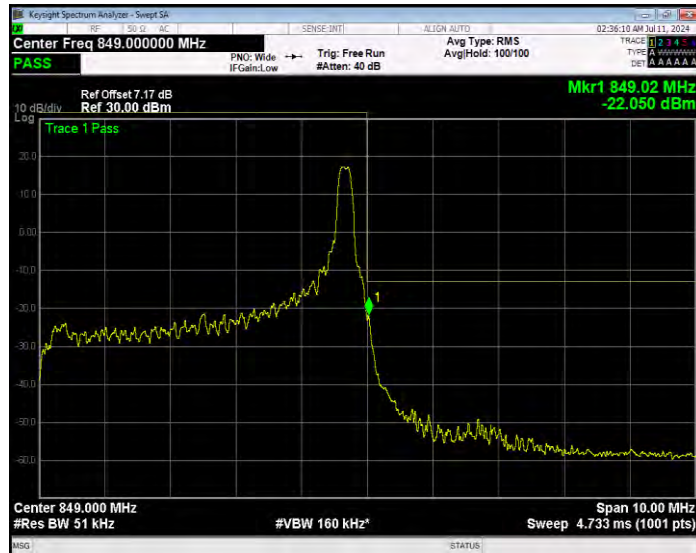

Band26(824-849) 16QAM BW=5MHz Channel=27015 RB Size=25 Position=#0 Extended