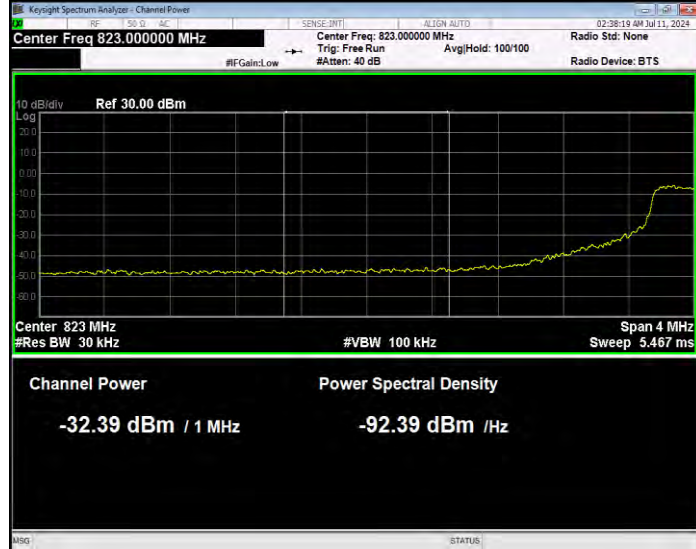

Band26(824-849) 16QAM BW=15MHz Channel=26865 RB Size=75 Position=#0 Normal