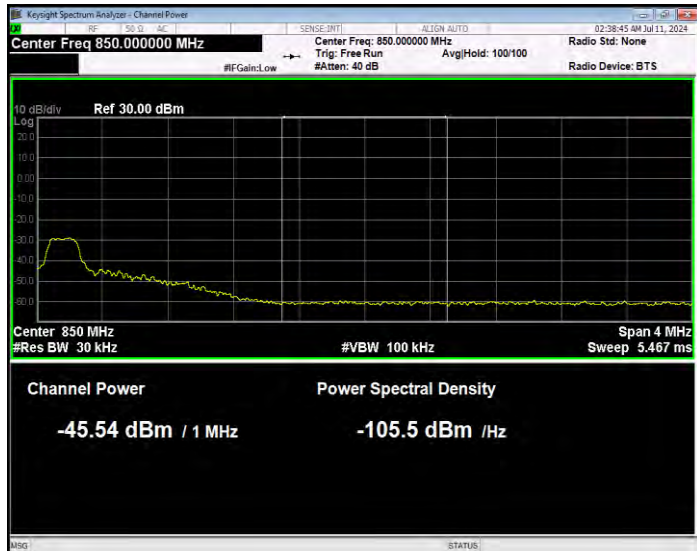

Band26(824-849) 16QAM BW=10MHz Channel=26990 RB Size=50 Position=#0 Extended

Band26(824-849) 16QAM BW=10MHz Channel=26990 RB Size=50 Position=#0 Normal

Band26(824-849) 16QAM BW=15MHz Channel=26865 RB Size=1 Position=#0 Extended

Band26(824-849) 16QAM BW=15MHz Channel=26865 RB Size=1 Position=#0 Normal

Band26(824-849) 16QAM BW=15MHz Channel=26865 RB Size=1 Position=#Max Extended

Band26(824-849) 16QAM BW=15MHz Channel=26865 RB Size=1 Position=#Max Normal

Band26(824-849) 16QAM BW=15MHz Channel=26865 RB Size=75 Position=#0 Extended

Band26(824-849) 16QAM BW=15MHz Channel=26865 RB Size=75 Position=#0 Normal

Band26(824-849) 16QAM BW=15MHz Channel=26965 RB Size=1 Position=#0 Extended