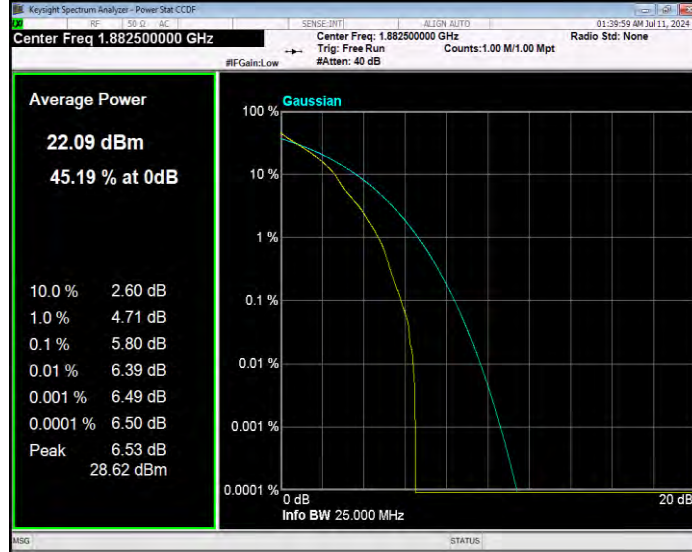

Band25 QPSK BW=1.4MHz Channel=26365 RB Size=1 Position=#0

Band25 QPSK BW=1.4MHz Channel=26683 RB Size=1 Position=#0