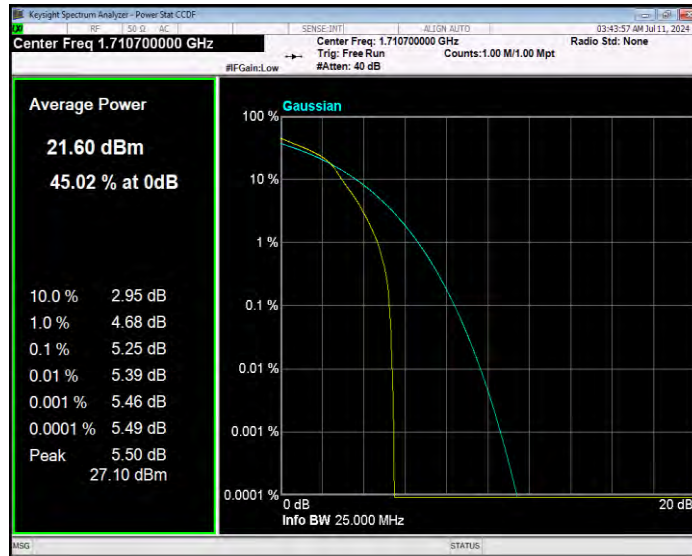

Band66 16QAM BW=1.4MHz Channel=131979 RB Size=1 Position=#0

Band66 16QAM BW=1.4MHz Channel=132322 RB Size=1 Position=#0