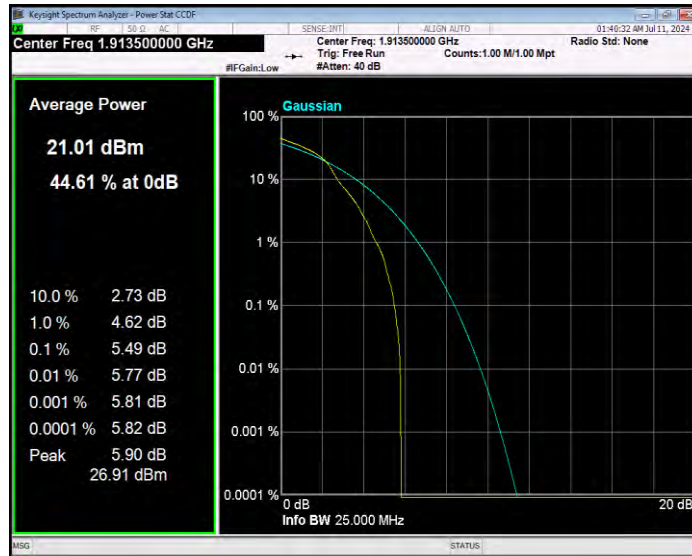

Band25 16QAM BW=20MHz Channel=26590 RB Size=1 Position=#0

Band25 16QAM BW=3MHz Channel=26055 RB Size=1 Position=#0

Band25 16QAM BW=3MHz Channel=26365 RB Size=1 Position=#0

Band25 16QAM BW=3MHz Channel=26675 RB Size=1 Position=#0