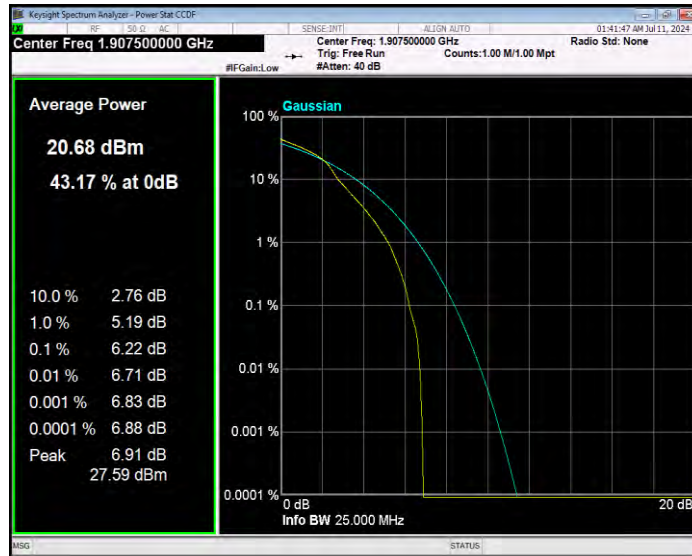

Band25 16QAM BW=15MHz Channel=26615 RB Size=1 Position=#0

Band25 16QAM BW=20MHz Channel=26140 RB Size=1 Position=#0