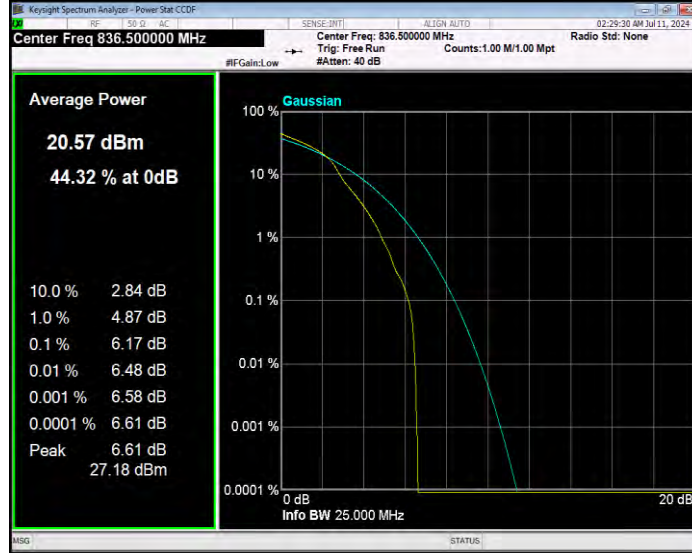

Band26(824-849) 16QAM BW=10MHz Channel=26915 RB Size=1 Position=#0

Band26(824-849) 16QAM BW=10MHz Channel=26990 RB Size=1 Position=#0