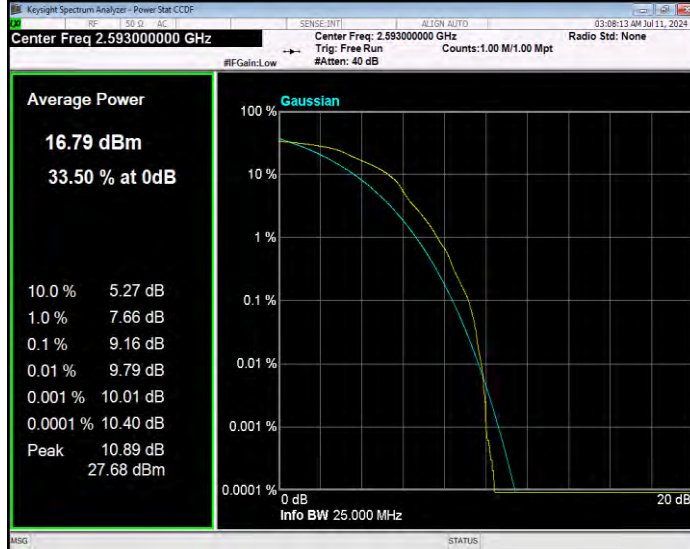

Band41 16QAM BW=15MHz Channel=40620 RB Size=1 Position=#0

Band41 16QAM BW=15MHz Channel=41515 RB Size=1 Position=#0

Band41 16QAM BW=20MHz Channel=39750 RB Size=1 Position=#0

Band41 16QAM BW=20MHz Channel=40620 RB Size=1 Position=#0