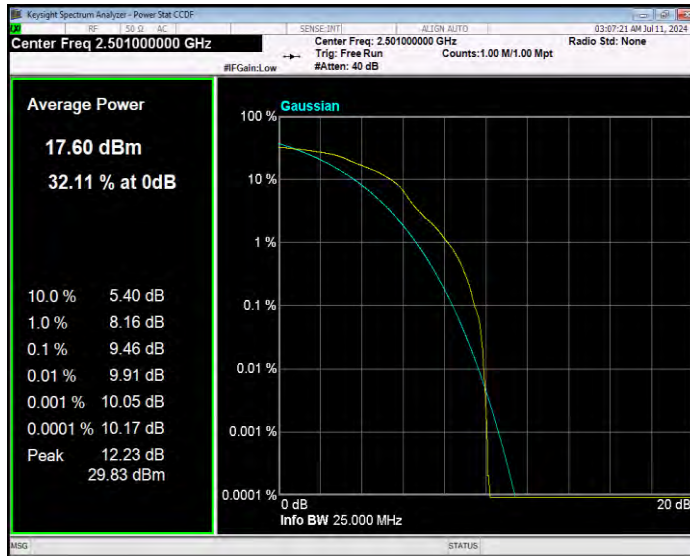

Band41 16QAM BW=10MHz Channel=39700 RB Size=1 Position=#0

Band41 16QAM BW=10MHz Channel=40620 RB Size=1 Position=#0