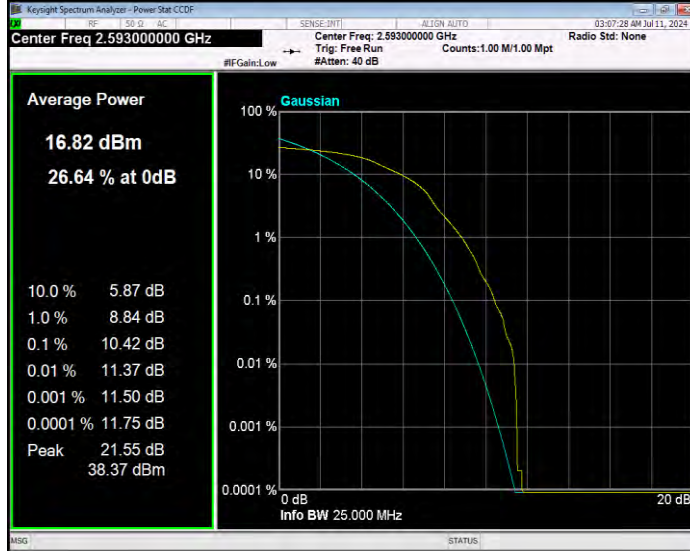

Band41 16QAM BW=10MHz Channel=40620 RB Size=1 Position=#0

Band41 16QAM BW=10MHz Channel=41540 RB Size=1 Position=#0