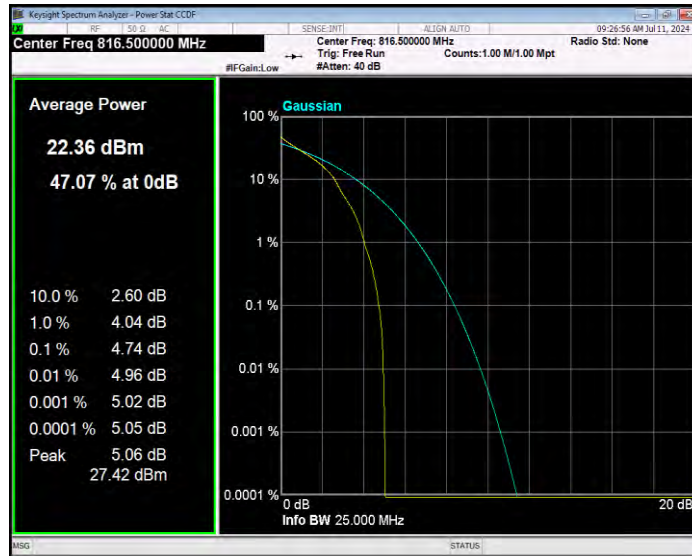

Band26(814-824) QPSK BW=3MHz Channel=26705 RB Size=1 Position=#0

Band26(814-824) QPSK BW=3MHz Channel=26740 RB Size=1 Position=#0

Band26(814-824) QPSK BW=3MHz Channel=26775 RB Size=1 Position=#0

Band26(814-824) QPSK BW=5MHz Channel=26715 RB Size=1 Position=#0