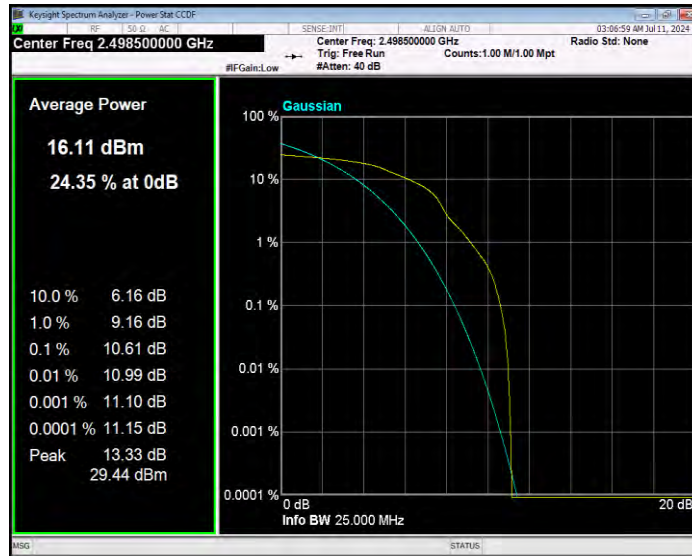

Band41 16QAM BW=5MHz Channel=39675 RB Size=1 Position=#0

Band41 16QAM BW=5MHz Channel=40620 RB Size=1 Position=#0