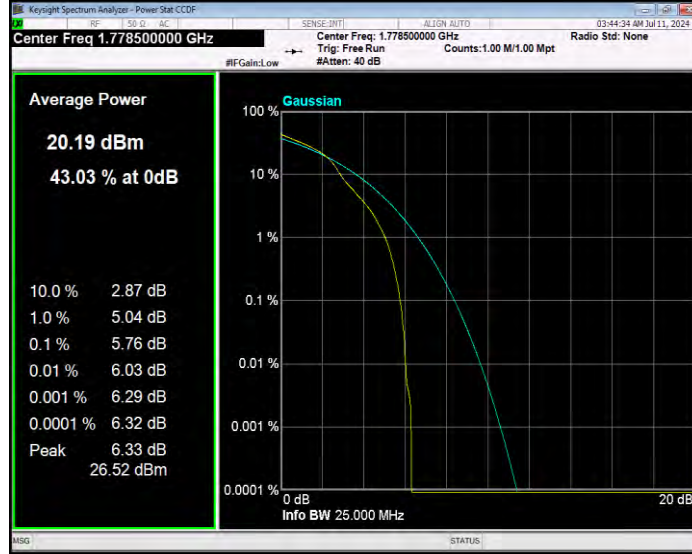

Band66 16QAM BW=3MHz Channel=131987 RB Size=1 Position=#0

Band66 16QAM BW=3MHz Channel=132322 RB Size=1 Position=#0

Band66 16QAM BW=3MHz Channel=132657 RB Size=1 Position=#0

Band66 16QAM BW=5MHz Channel=131997 RB Size=1 Position=#0