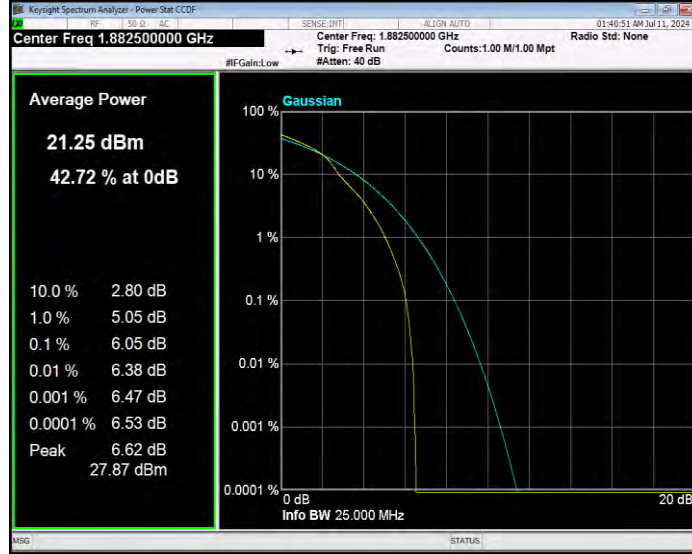

Band25 16QAM BW=5MHz Channel=26365 RB Size=1 Position=#0

Band25 16QAM BW=5MHz Channel=26665 RB Size=1 Position=#0