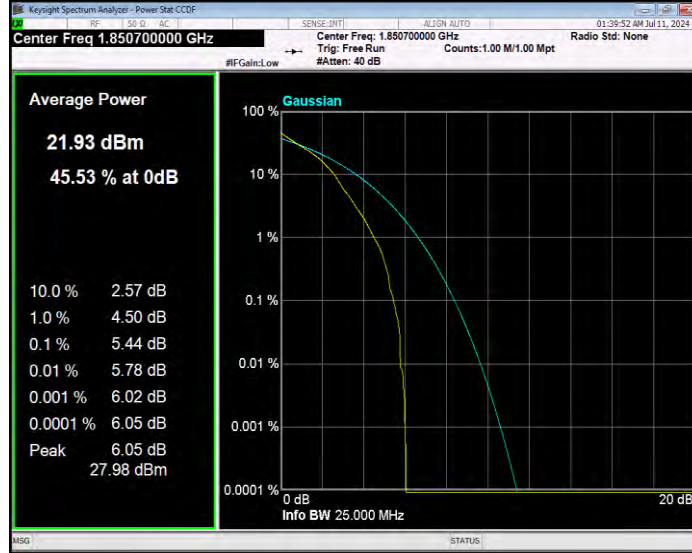

Band25 16QAM BW=5MHz Channel=26065 RB Size=1 Position=#0

Band25 16QAM BW=5MHz Channel=26365 RB Size=1 Position=#0

Band25 16QAM BW=5MHz Channel=26665 RB Size=1 Position=#0

Band25 QPSK BW=1.4MHz Channel=26047 RB Size=1 Position=#0