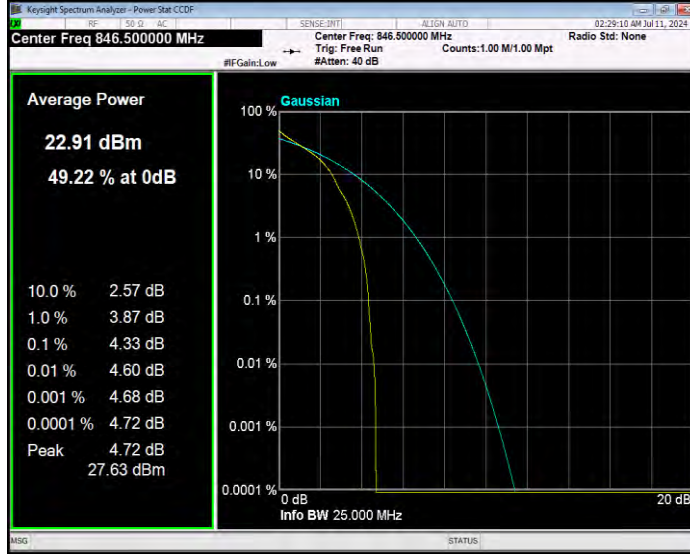

Band26(824-849) QPSK BW=3MHz Channel=27025 RB Size=1 Position=#0

Band26(824-849) QPSK BW=5MHz Channel=26815 RB Size=1 Position=#0

Band26(824-849) QPSK BW=5MHz Channel=26915 RB Size=1 Position=#0

Band26(824-849) QPSK BW=5MHz Channel=27015 RB Size=1 Position=#0