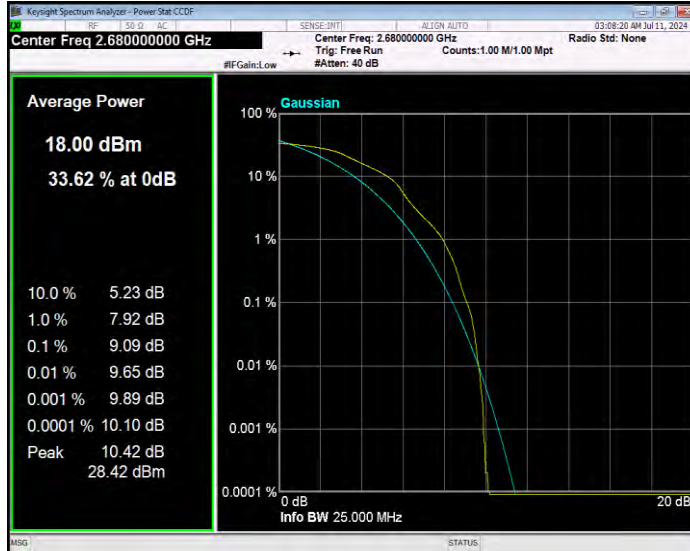

Band41 16QAM BW=20MHz Channel=41490 RB Size=1 Position=#0

Band41 16QAM BW=5MHz Channel=39675 RB Size=1 Position=#0