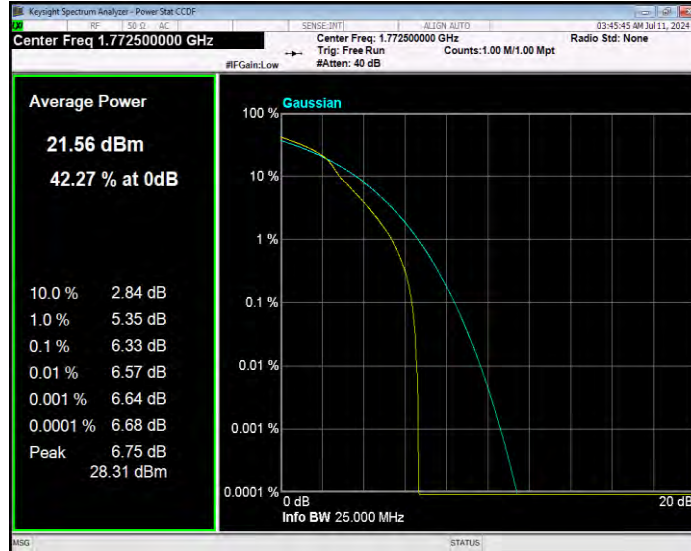

Band66 16QAM BW=15MHz Channel=132597 RB Size=1 Position=#0

Band66 16QAM BW=20MHz Channel=132072 RB Size=1 Position=#0