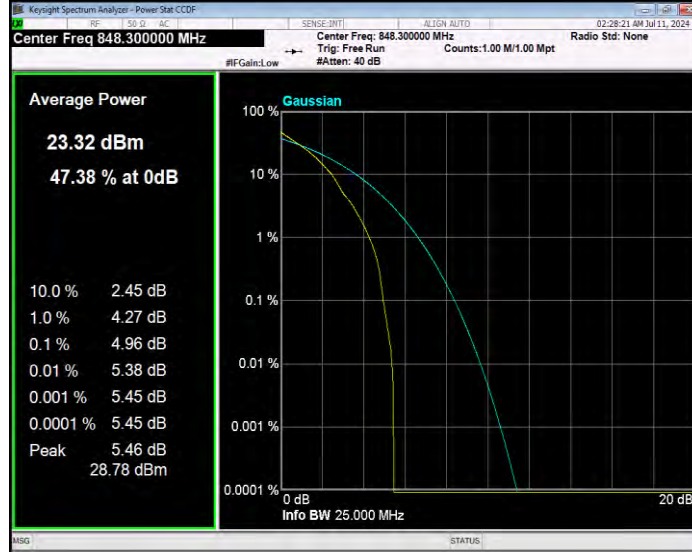

Band26(824-849) 16QAM BW=5MHz Channel=27015 RB Size=1 Position=#0

Band26(824-849) QPSK BW=1.4MHz Channel=26797 RB Size=1 Position=#0

Band26(824-849) QPSK BW=1.4MHz Channel=26915 RB Size=1 Position=#0

Band26(824-849) QPSK BW=1.4MHz Channel=27033 RB Size=1 Position=#0