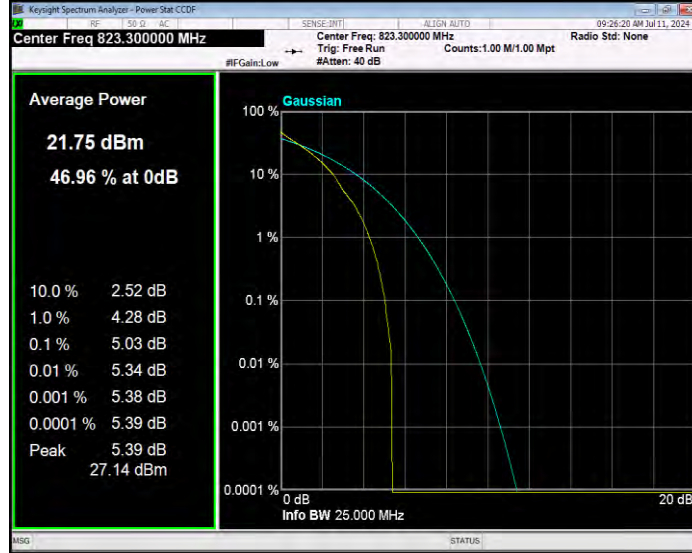

Band26(814-824) QPSK BW=1.4MHz Channel=26783 RB Size=1 Position=#0

Band26(814-824) QPSK BW=10MHz Channel=26740 RB Size=1 Position=#0