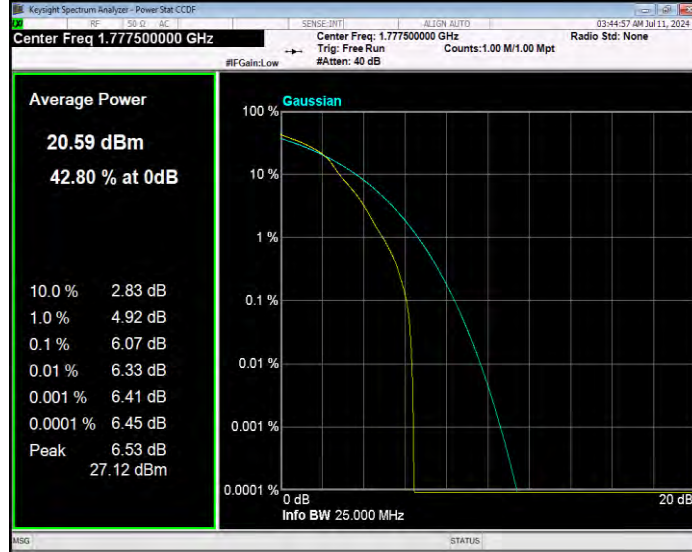

Band66 16QAM BW=5MHz Channel=132647 RB Size=1 Position=#0

Band66 QPSK BW=1.4MHz Channel=131979 RB Size=1 Position=#0