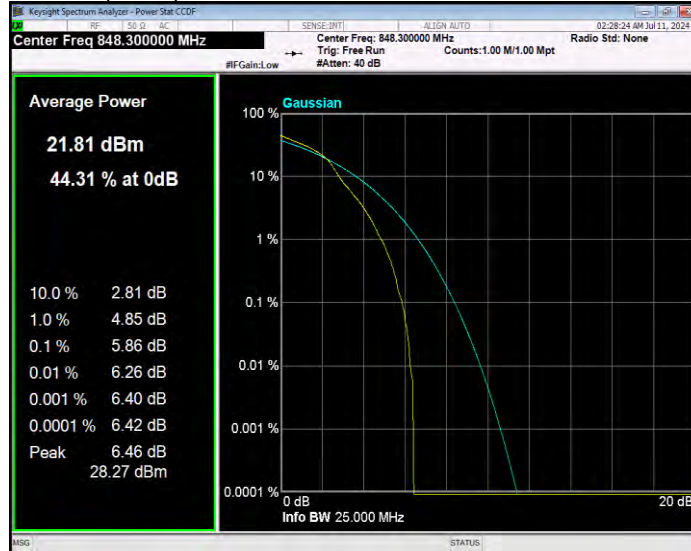

Band26(824-849) 16QAM BW=1.4MHz Channel=27033 RB Size=1 Position=#0

Band26(824-849) 16QAM BW=10MHz Channel=26840 RB Size=1 Position=#0