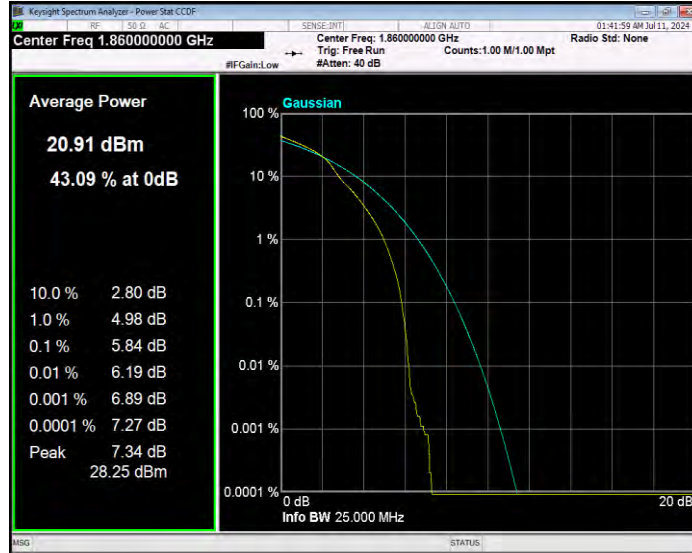

Band25 16QAM BW=20MHz Channel=26140 RB Size=1 Position=#0

Band25 16QAM BW=20MHz Channel=26365 RB Size=1 Position=#0