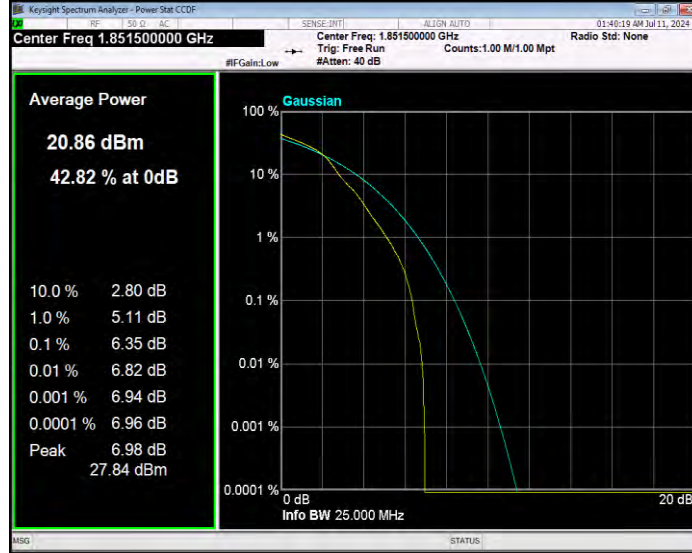

Band25 16QAM BW=3MHz Channel=26055 RB Size=1 Position=#0

Band25 16QAM BW=3MHz Channel=26365 RB Size=1 Position=#0