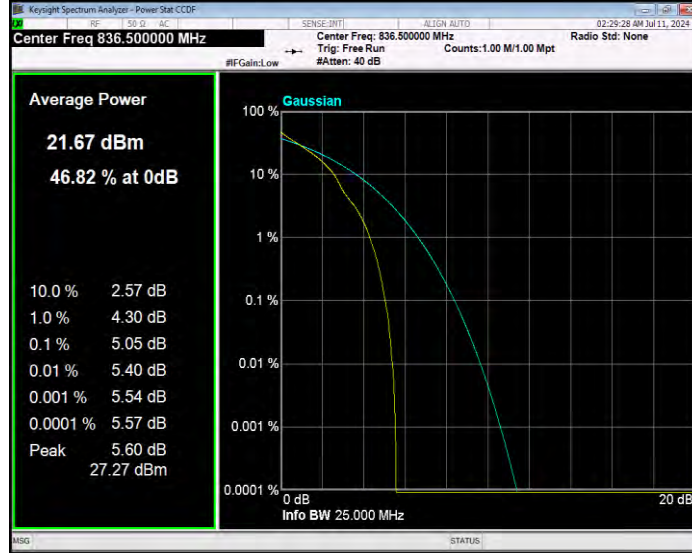

Band26(824-849) QPSK BW=10MHz Channel=26915 RB Size=1 Position=#0

Band26(824-849) QPSK BW=10MHz Channel=26990 RB Size=1 Position=#0