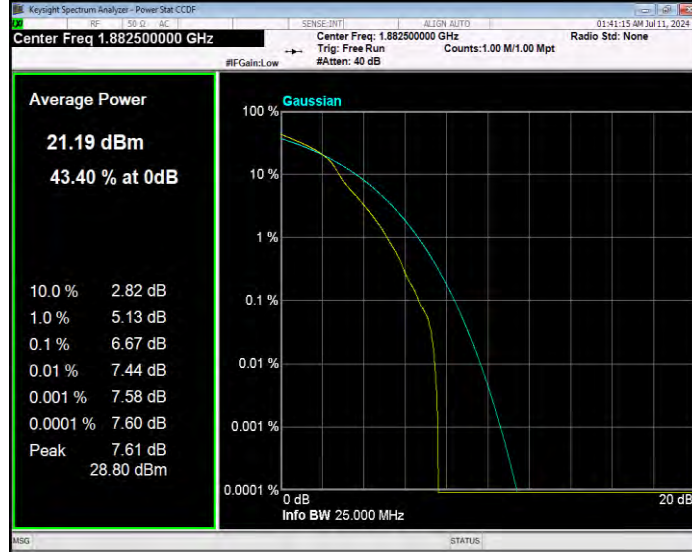

Band25 16QAM BW=10MHz Channel=26090 RB Size=1 Position=#0

Band25 16QAM BW=10MHz Channel=26365 RB Size=1 Position=#0

Band25 16QAM BW=10MHz Channel=26640 RB Size=1 Position=#0

Band25 16QAM BW=15MHz Channel=26115 RB Size=1 Position=#0