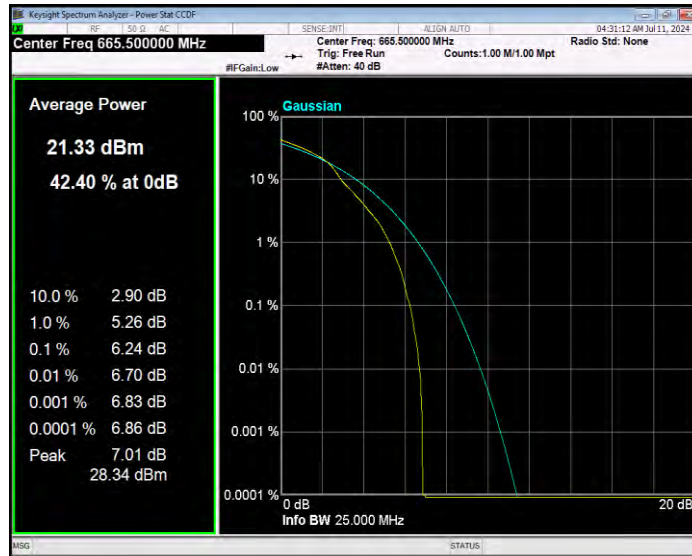

Band71 16QAM BW=5MHz Channel=133147 RB Size=1 Position=#0

Band71 16QAM BW=5MHz Channel=133297 RB Size=1 Position=#0