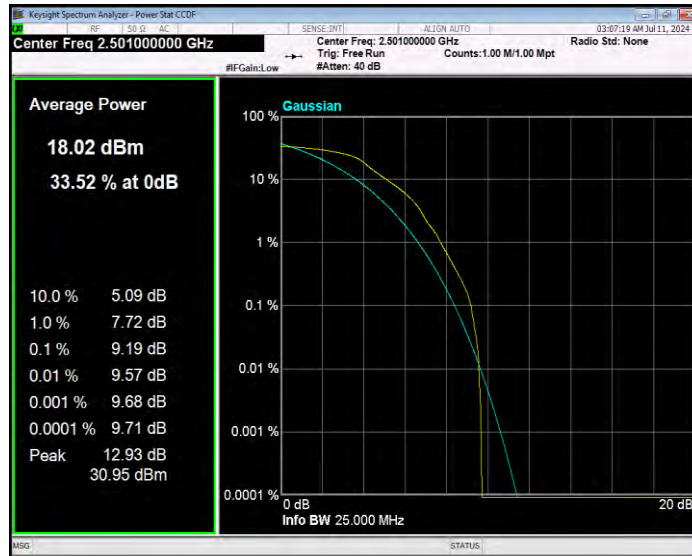

Band41 QPSK BW=10MHz Channel=39700 RB Size=1 Position=#0

Band41 QPSK BW=10MHz Channel=40620 RB Size=1 Position=#0