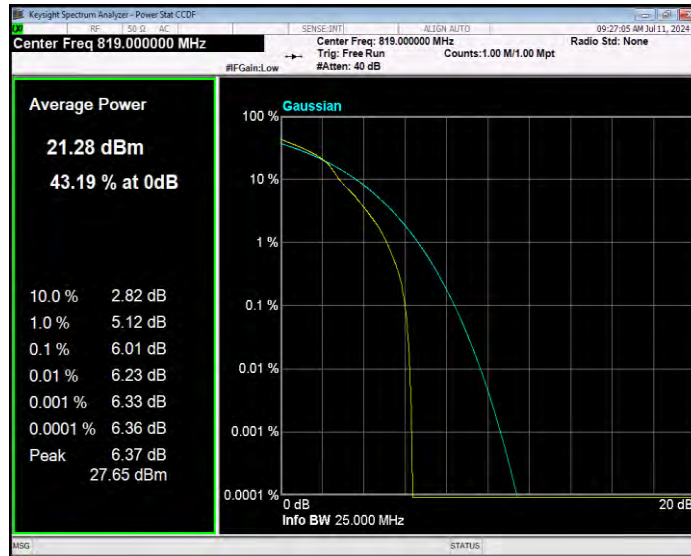

Band26(814-824) 16QAM BW=5MHz Channel=26740 RB Size=1 Position=#0

Band26(814-824) 16QAM BW=5MHz Channel=26765 RB Size=1 Position=#0