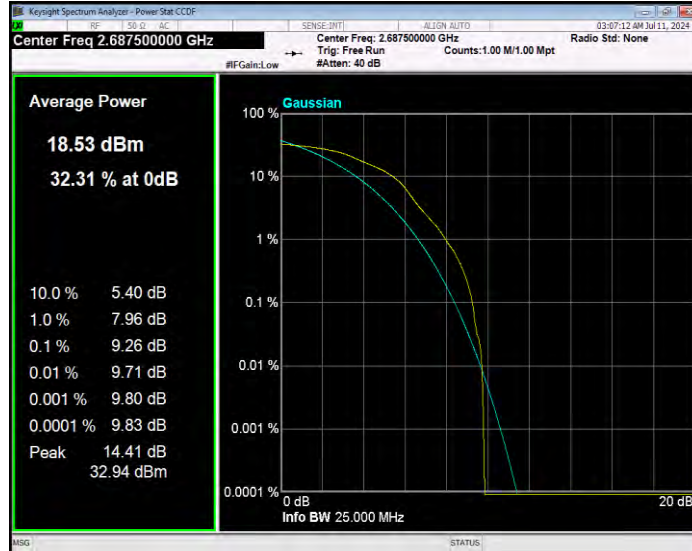

Band41 16QAM BW=20MHz Channel=41490 RB Size=1 Position=#0

Band41 16QAM BW=5MHz Channel=39675 RB Size=1 Position=#0

Band41 16QAM BW=5MHz Channel=40620 RB Size=1 Position=#0

Band41 16QAM BW=5MHz Channel=41565 RB Size=1 Position=#0