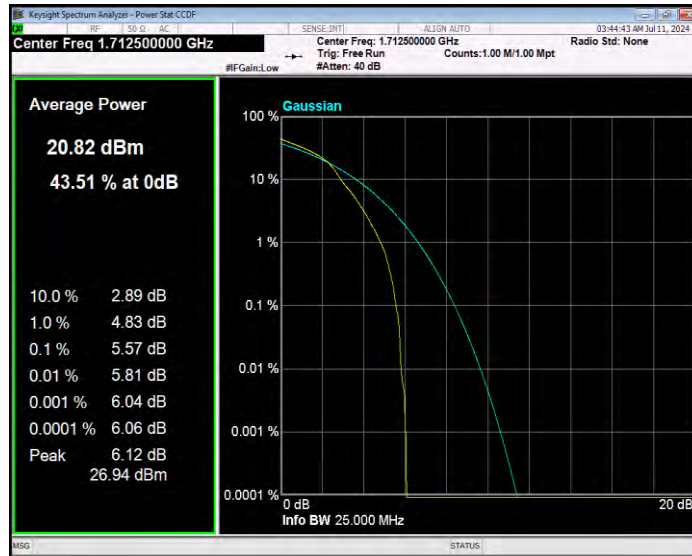

Band66 16QAM BW=3MHz Channel=131987 RB Size=1 Position=#0

Band66 16QAM BW=3MHz Channel=132322 RB Size=1 Position=#0

Band66 16QAM BW=3MHz Channel=132657 RB Size=1 Position=#0

Band66 16QAM BW=5MHz Channel=131997 RB Size=1 Position=#0