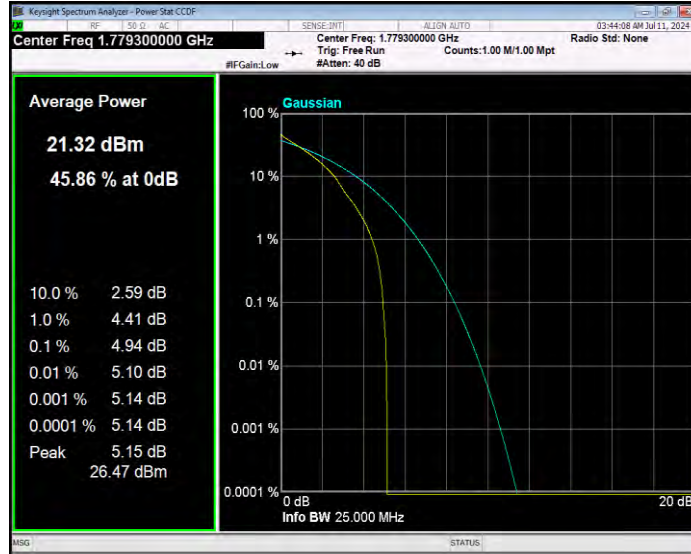

Band66 QPSK BW=1.4MHz Channel=132665 RB Size=1 Position=#0

Band66 QPSK BW=10MHz Channel=132022 RB Size=1 Position=#0