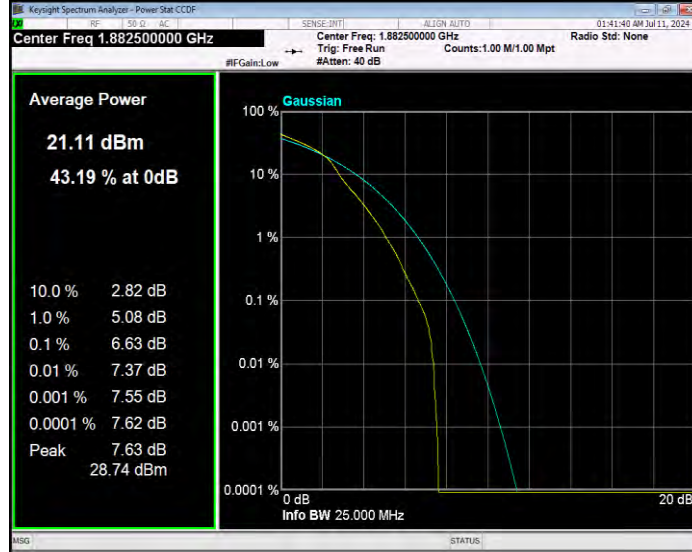

Band25 16QAM BW=15MHz Channel=26365 RB Size=1 Position=#0

Band25 16QAM BW=15MHz Channel=26615 RB Size=1 Position=#0