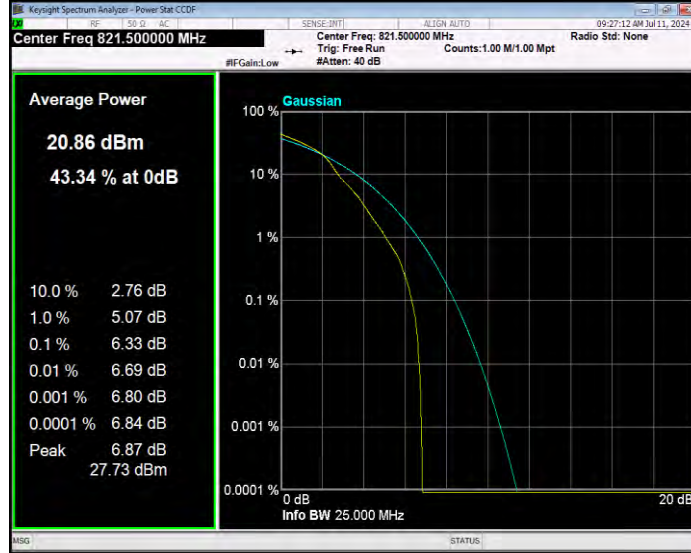

Band26(814-824) 16QAM BW=3MHz Channel=26775 RB Size=1 Position=#0

Band26(814-824) 16QAM BW=5MHz Channel=26715 RB Size=1 Position=#0

Band26(814-824) 16QAM BW=5MHz Channel=26740 RB Size=1 Position=#0

Band26(814-824) 16QAM BW=5MHz Channel=26765 RB Size=1 Position=#0