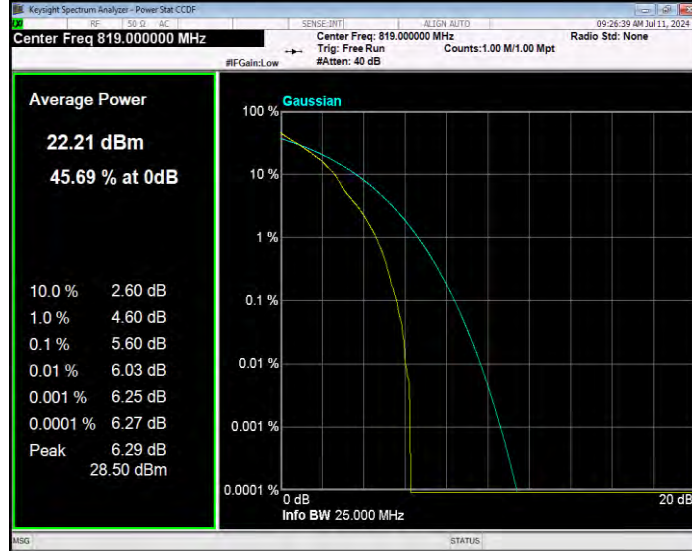

Band26(814-824) QPSK BW=3MHz Channel=26740 RB Size=1 Position=#0

Band26(814-824) QPSK BW=3MHz Channel=26775 RB Size=1 Position=#0