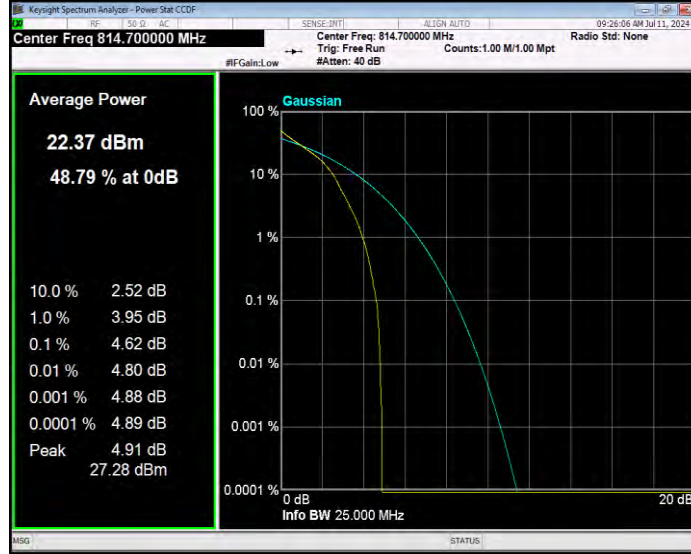

Band26(814-824) QPSK BW=1.4MHz Channel=26697 RB Size=1 Position=#0

Band26(814-824) QPSK BW=1.4MHz Channel=26740 RB Size=1 Position=#0