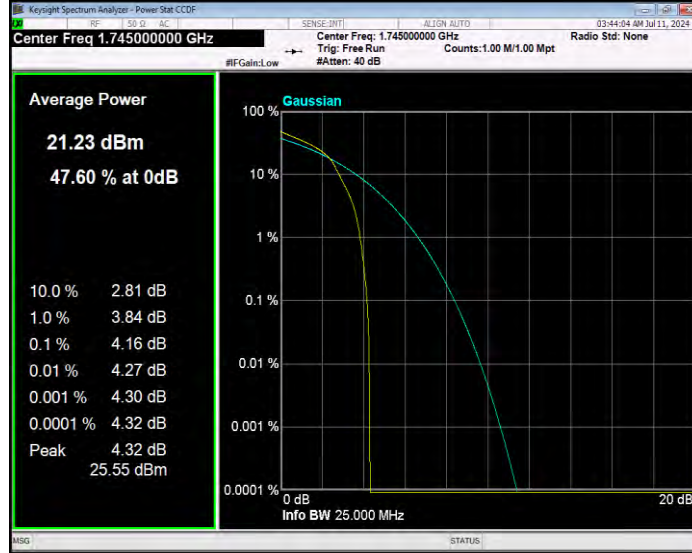

Band66 16QAM BW=1.4MHz Channel=132322 RB Size=1 Position=#0

Band66 16QAM BW=1.4MHz Channel=132665 RB Size=1 Position=#0