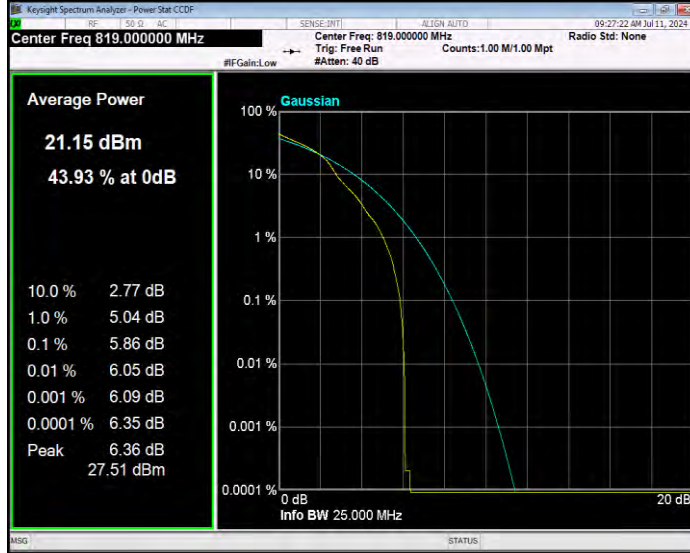

Band26(814-824) 16QAM BW=10MHz Channel=26740 RB Size=1 Position=#0

Band26(814-824) 16QAM BW=3MHz Channel=26705 RB Size=1 Position=#0