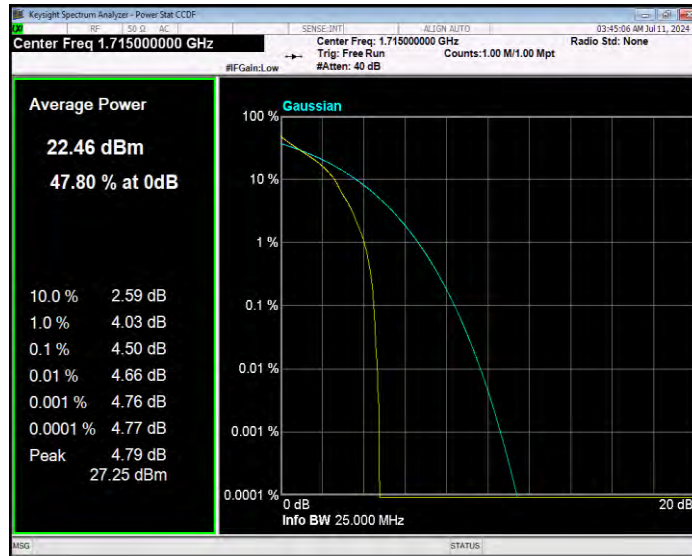

Band66 QPSK BW=10MHz Channel=132022 RB Size=1 Position=#0

Band66 QPSK BW=10MHz Channel=132322 RB Size=1 Position=#0