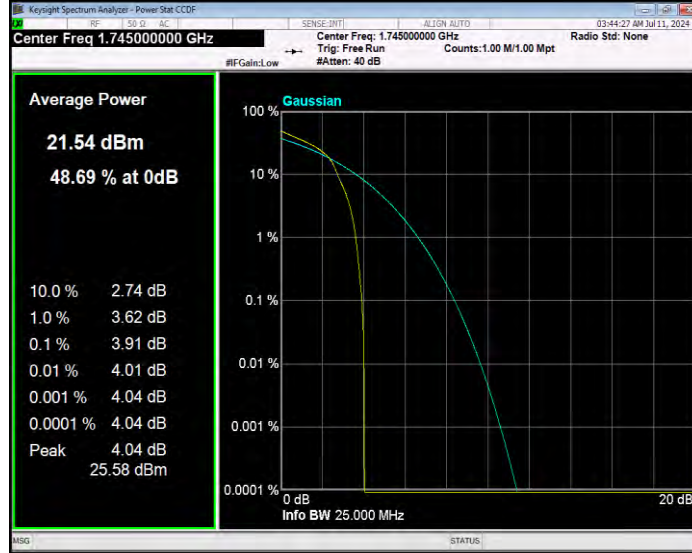

Band66 16QAM BW=3MHz Channel=132322 RB Size=1 Position=#0

Band66 16QAM BW=3MHz Channel=132657 RB Size=1 Position=#0