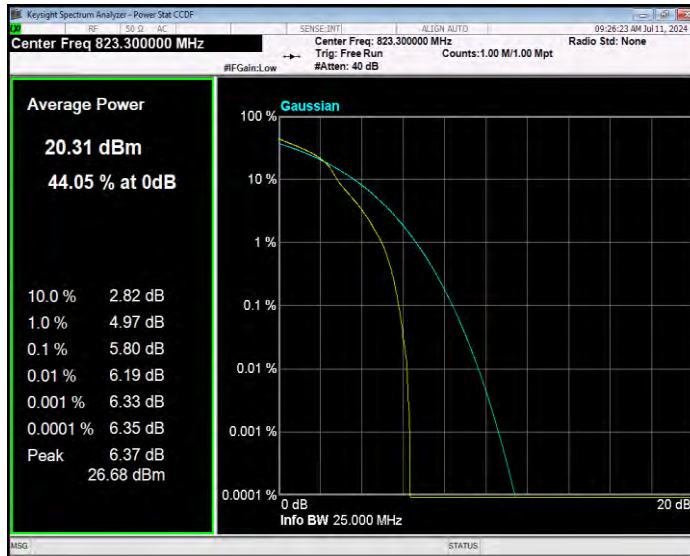

Band26(814-824) 16QAM BW=1.4MHz Channel=26783 RB Size=1 Position=#0

Band26(814-824) 16QAM BW=10MHz Channel=26740 RB Size=1 Position=#0