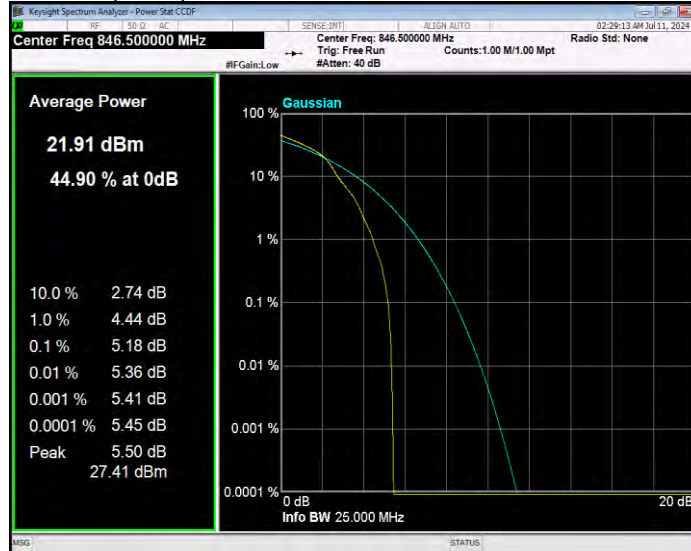

Band26(824-849) 16QAM BW=5MHz Channel=27015 RB Size=1 Position=#0

Band26(824-849) QPSK BW=1.4MHz Channel=26797 RB Size=1 Position=#0