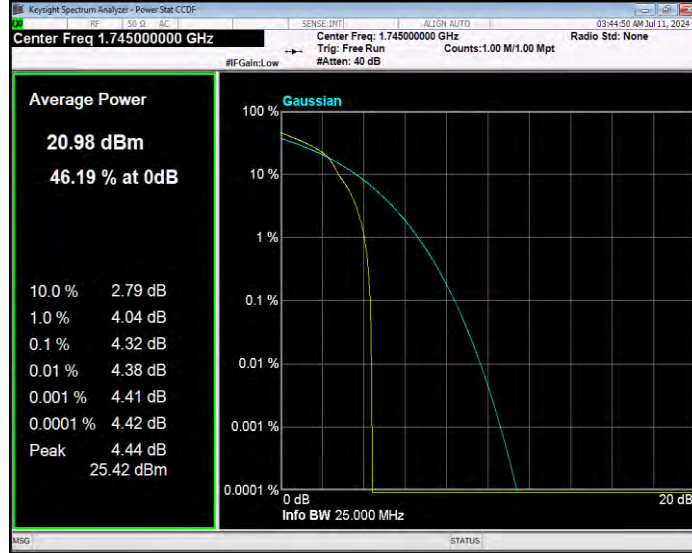

Band66 16QAM BW=5MHz Channel=132322 RB Size=1 Position=#0

Band66 16QAM BW=5MHz Channel=132647 RB Size=1 Position=#0