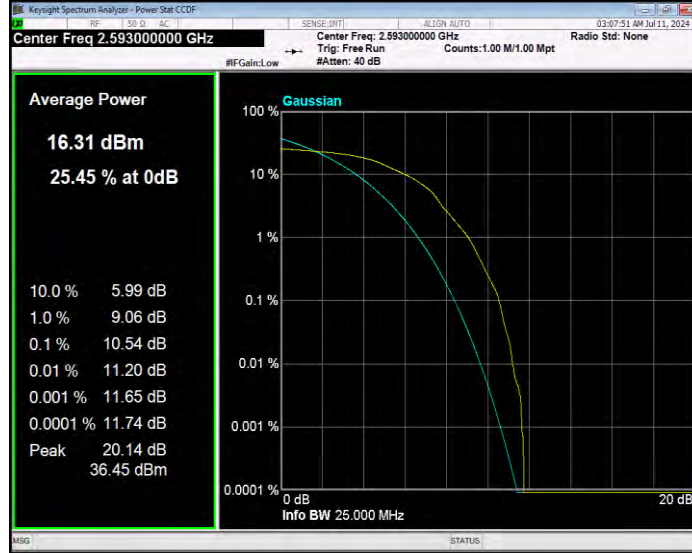

Band41 16QAM BW=15MHz Channel=40620 RB Size=1 Position=#0

Band41 16QAM BW=15MHz Channel=41515 RB Size=1 Position=#0