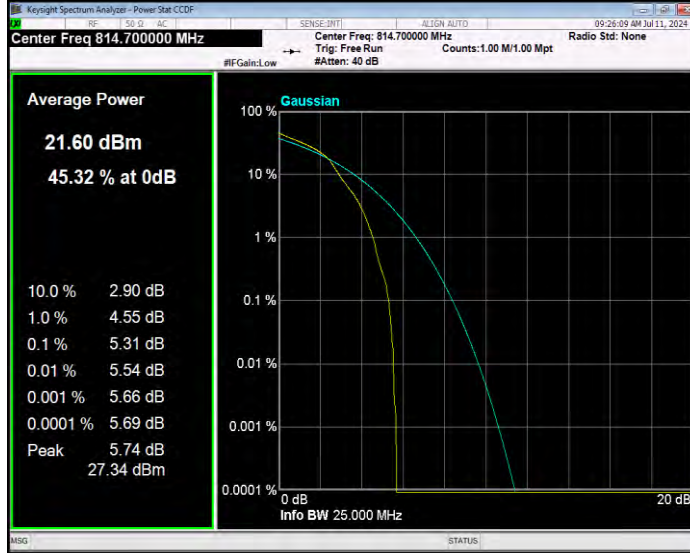

Band26(814-824) 16QAM BW=1.4MHz Channel=26697 RB Size=1 Position=#0

Band26(814-824) 16QAM BW=1.4MHz Channel=26740 RB Size=1 Position=#0