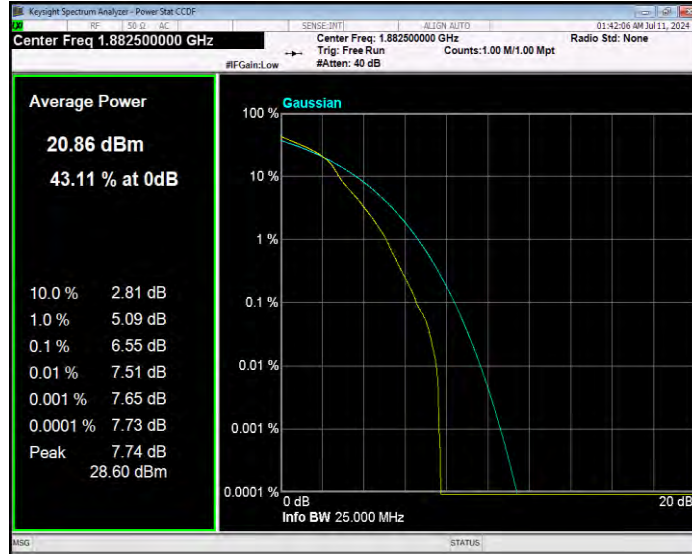

Band25 16QAM BW=15MHz Channel=26365 RB Size=1 Position=#0

Band25 16QAM BW=15MHz Channel=26615 RB Size=1 Position=#0

Band25 16QAM BW=20MHz Channel=26140 RB Size=1 Position=#0

Band25 16QAM BW=20MHz Channel=26365 RB Size=1 Position=#0