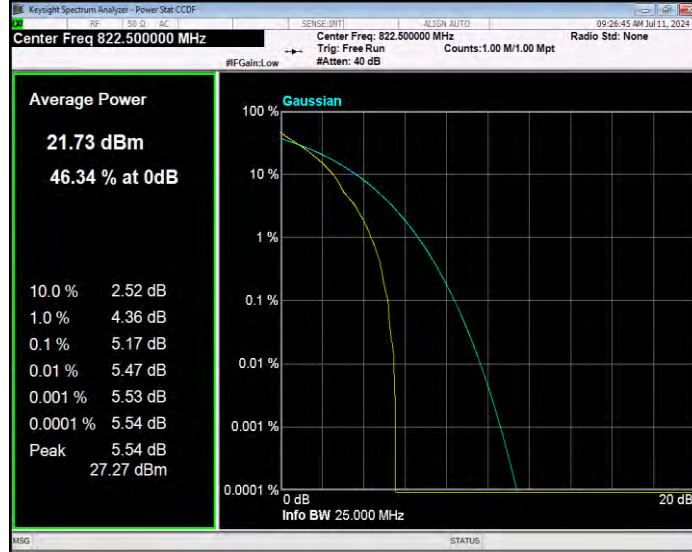

Band26(814-824) QPSK BW=3MHz Channel=26705 RB Size=1 Position=#0

Band26(814-824) QPSK BW=3MHz Channel=26740 RB Size=1 Position=#0

Band26(814-824) QPSK BW=3MHz Channel=26775 RB Size=1 Position=#0

Band26(814-824) QPSK BW=5MHz Channel=26715 RB Size=1 Position=#0