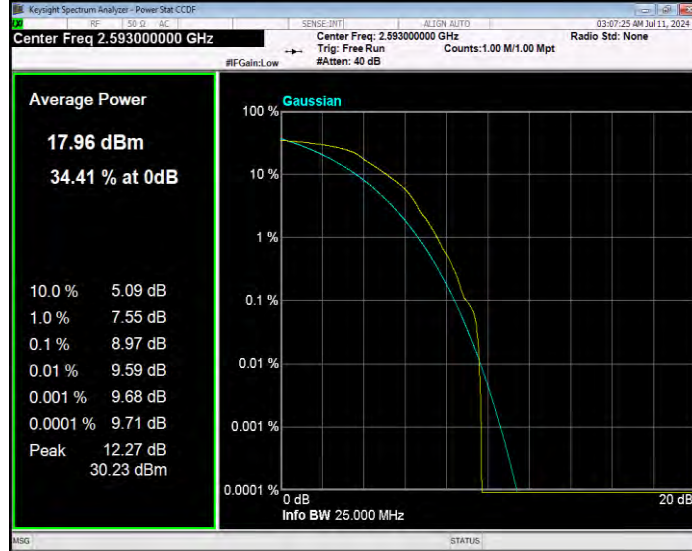

Band41 QPSK BW=10MHz Channel=40620 RB Size=1 Position=#0

Band41 QPSK BW=10MHz Channel=41540 RB Size=1 Position=#0