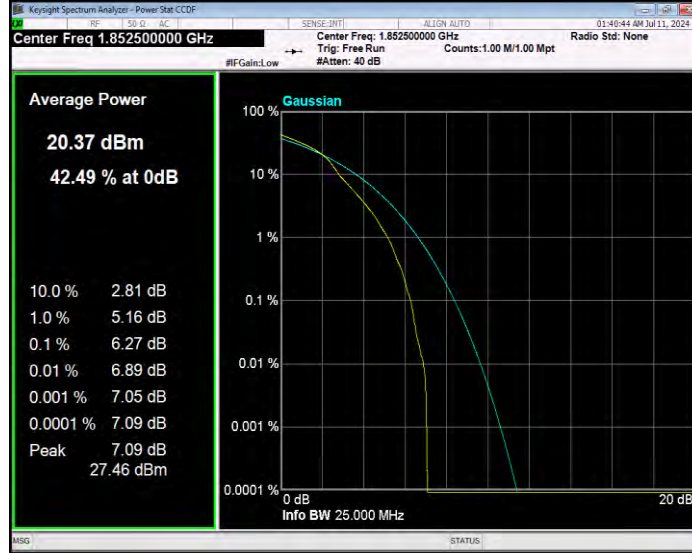

Band25 16QAM BW=5MHz Channel=26065 RB Size=1 Position=#0

Band25 16QAM BW=5MHz Channel=26365 RB Size=1 Position=#0