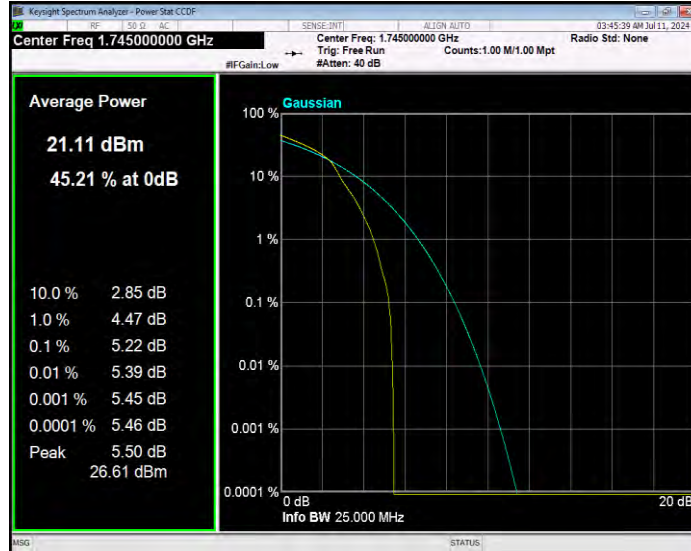

Band66 16QAM BW=10MHz Channel=132322 RB Size=1 Position=#0

Band66 16QAM BW=10MHz Channel=132622 RB Size=1 Position=#0

Band66 16QAM BW=15MHz Channel=132047 RB Size=1 Position=#0

Band66 16QAM BW=15MHz Channel=132322 RB Size=1 Position=#0