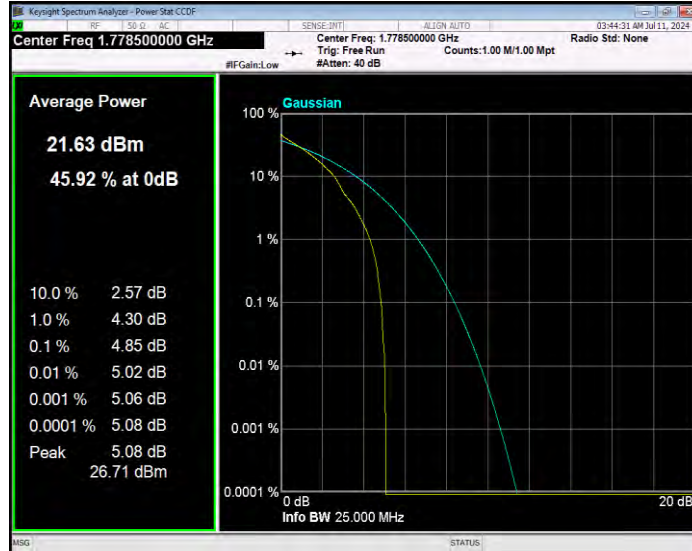

Band66 QPSK BW=3MHz Channel=132657 RB Size=1 Position=#0

Band66 QPSK BW=5MHz Channel=131997 RB Size=1 Position=#0