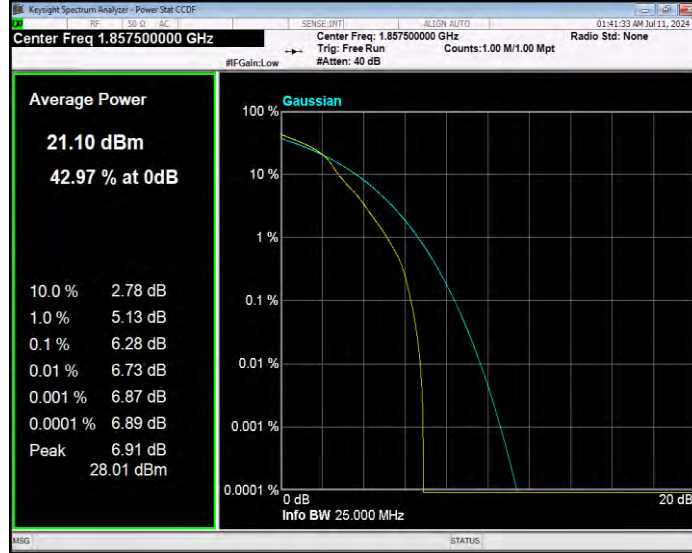

Band25 16QAM BW=10MHz Channel=26090 RB Size=1 Position=#0

Band25 16QAM BW=10MHz Channel=26365 RB Size=1 Position=#0

Band25 16QAM BW=10MHz Channel=26640 RB Size=1 Position=#0

Band25 16QAM BW=15MHz Channel=26115 RB Size=1 Position=#0