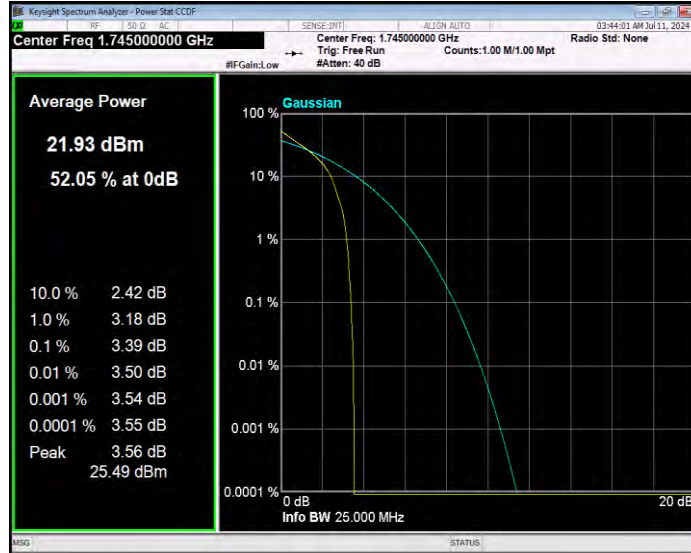

Band66 16QAM BW=5MHz Channel=132322 RB Size=1 Position=#0

Band66 16QAM BW=5MHz Channel=132647 RB Size=1 Position=#0

Band66 QPSK BW=1.4MHz Channel=131979 RB Size=1 Position=#0

**Band66 QPSK BW=1.4MHz Channel=132322 RB Size=1 Position=#0**