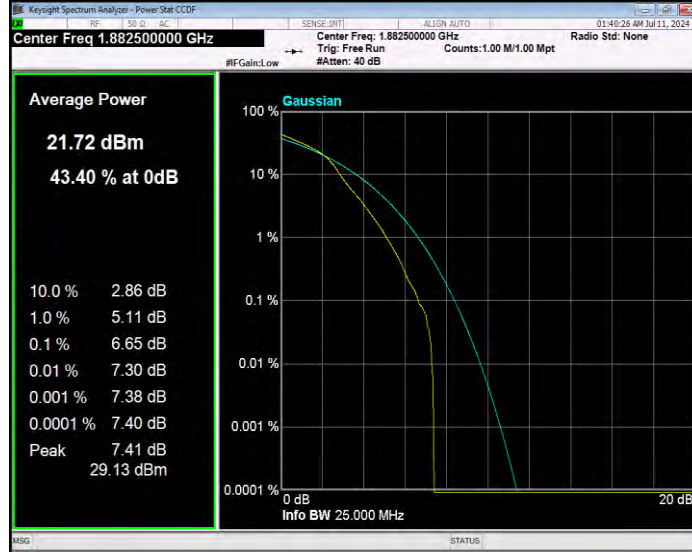

Band25 16QAM BW=3MHz Channel=26365 RB Size=1 Position=#0

Band25 16QAM BW=3MHz Channel=26675 RB Size=1 Position=#0