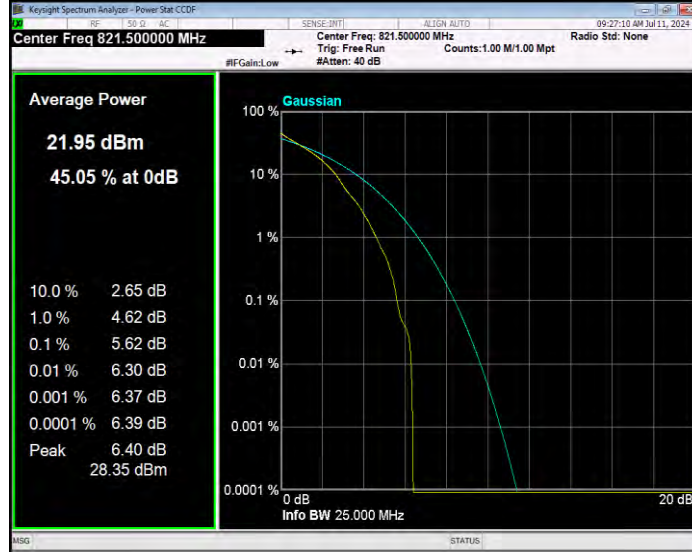

Band26(814-824) QPSK BW=5MHz Channel=26765 RB Size=1 Position=#0

Band26(824-849) 16QAM BW=1.4MHz Channel=26797 RB Size=1 Position=#0