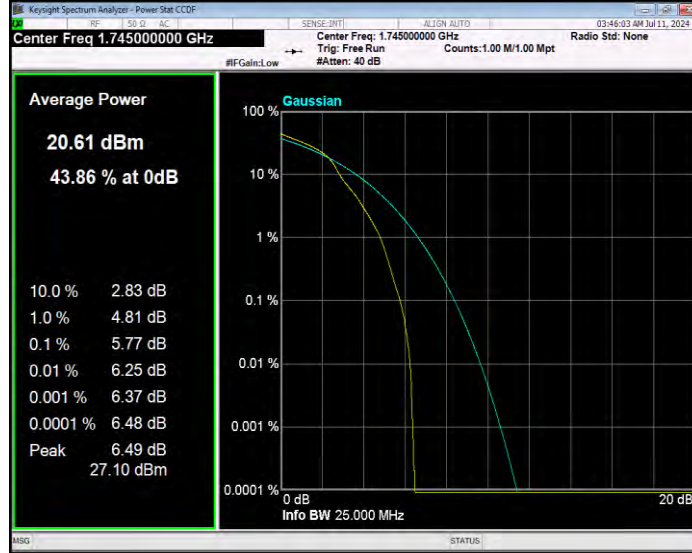

Band66 16QAM BW=20MHz Channel=132322 RB Size=1 Position=#0

Band66 16QAM BW=20MHz Channel=132572 RB Size=1 Position=#0