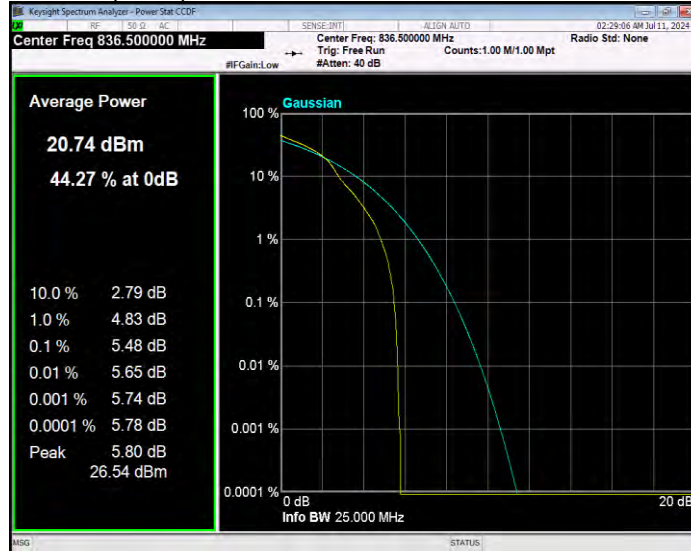

Band26(824-849) 16QAM BW=3MHz Channel=26915 RB Size=1 Position=#0

Band26(824-849) 16QAM BW=3MHz Channel=27025 RB Size=1 Position=#0

Band26(824-849) 16QAM BW=5MHz Channel=26815 RB Size=1 Position=#0

Band26(824-849) 16QAM BW=5MHz Channel=26915 RB Size=1 Position=#0