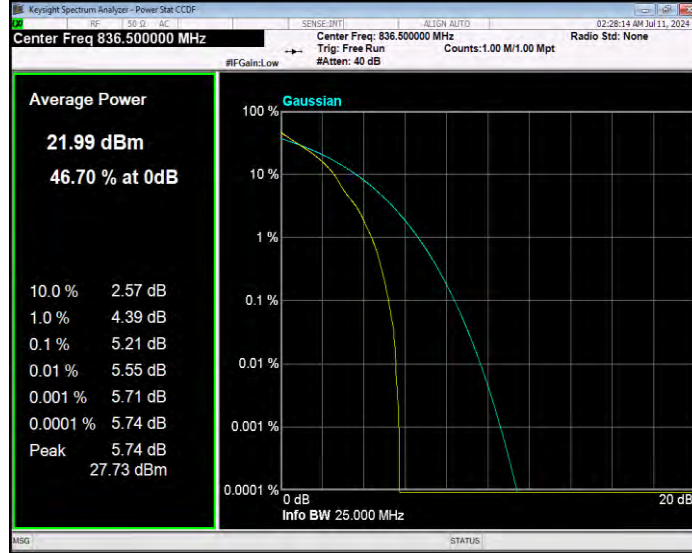

Band26(824-849) QPSK BW=1.4MHz Channel=26915 RB Size=1 Position=#0

Band26(824-849) QPSK BW=1.4MHz Channel=27033 RB Size=1 Position=#0