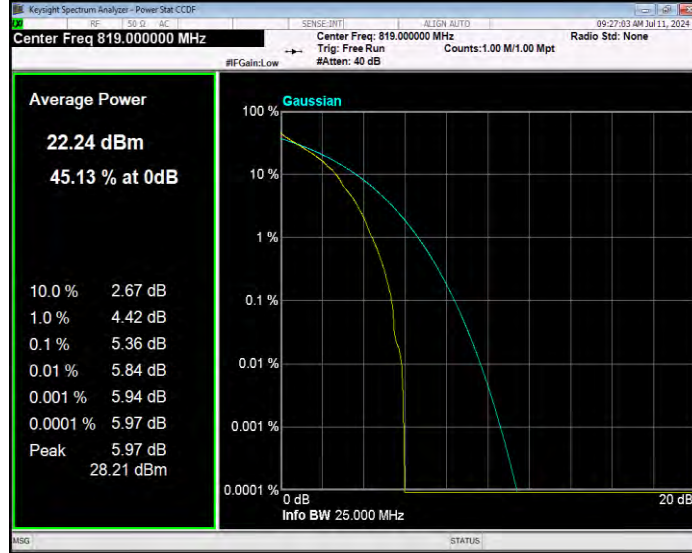

Band26(814-824) QPSK BW=5MHz Channel=26740 RB Size=1 Position=#0

Band26(814-824) QPSK BW=5MHz Channel=26765 RB Size=1 Position=#0