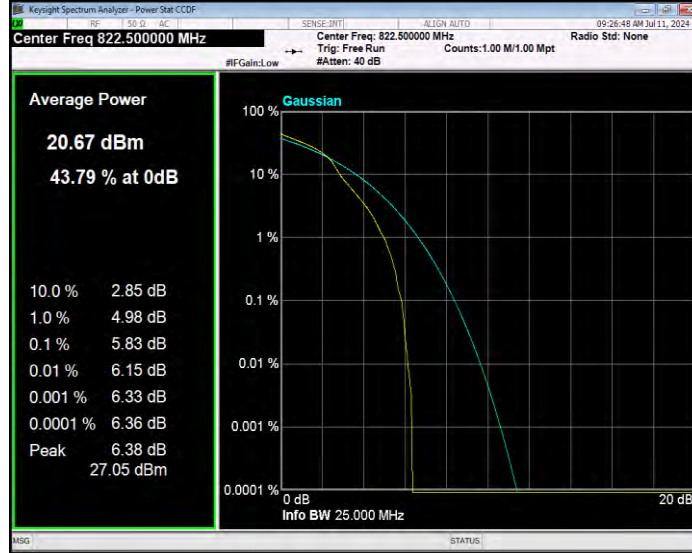

Band26(814-824) 16QAM BW=3MHz Channel=26775 RB Size=1 Position=#0

Band26(814-824) 16QAM BW=5MHz Channel=26715 RB Size=1 Position=#0