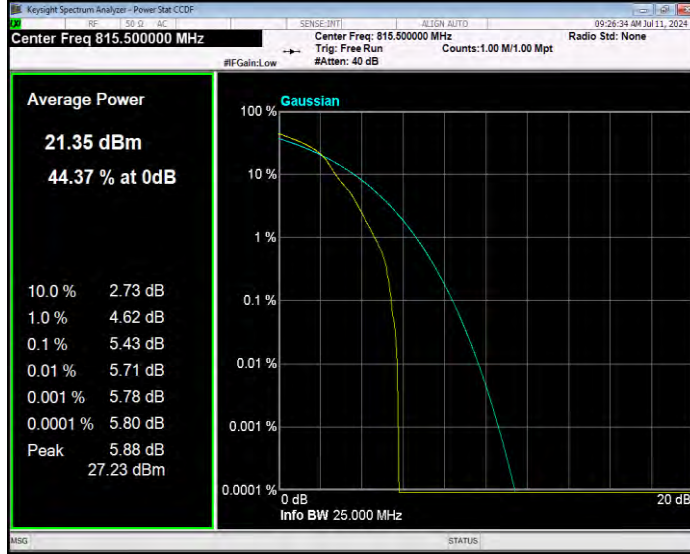

Band26(814-824) 16QAM BW=3MHz Channel=26705 RB Size=1 Position=#0

Band26(814-824) 16QAM BW=3MHz Channel=26740 RB Size=1 Position=#0