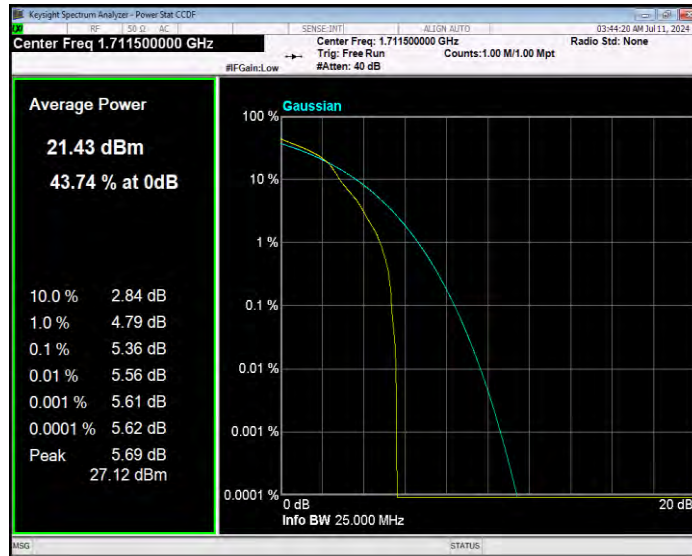

Band66 16QAM BW=3MHz Channel=131987 RB Size=1 Position=#0

Band66 16QAM BW=3MHz Channel=132322 RB Size=1 Position=#0