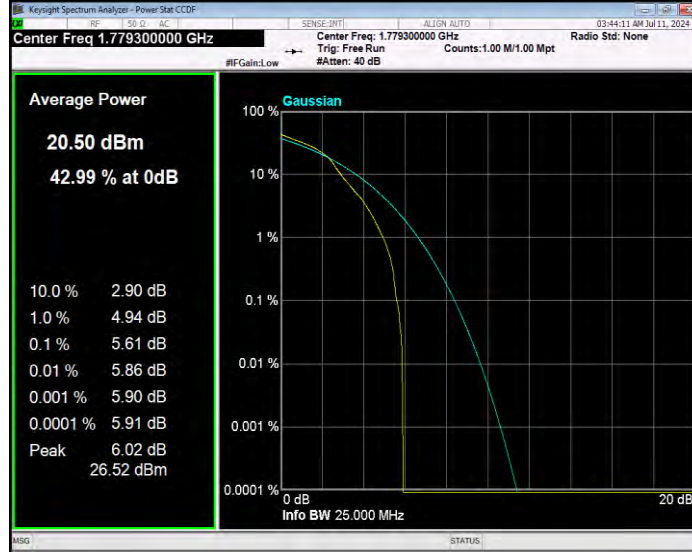

Band66 16QAM BW=1.4MHz Channel=132665 RB Size=1 Position=#0

Band66 16QAM BW=10MHz Channel=132022 RB Size=1 Position=#0