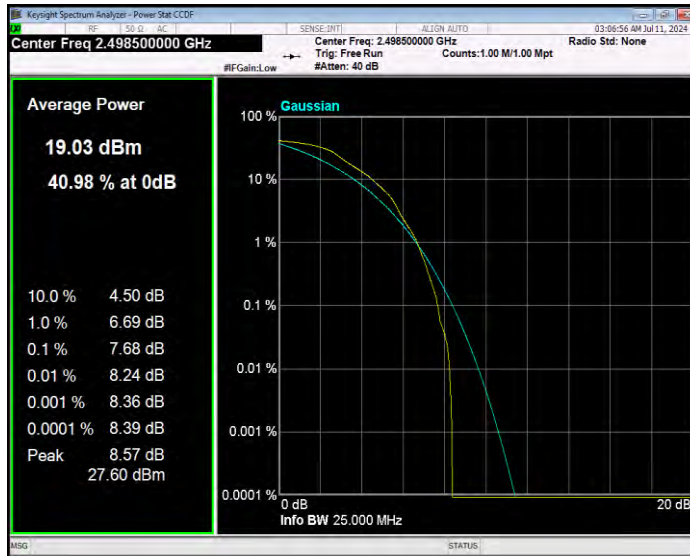

Band41 QPSK BW=5MHz Channel=39675 RB Size=1 Position=#0

Band41 QPSK BW=5MHz Channel=40620 RB Size=1 Position=#0