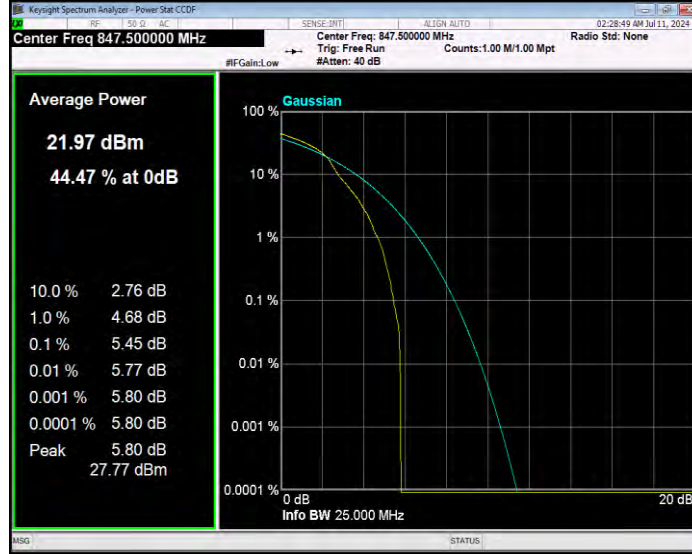

Band26(824-849) 16QAM BW=3MHz Channel=27025 RB Size=1 Position=#0

Band26(824-849) 16QAM BW=5MHz Channel=26815 RB Size=1 Position=#0