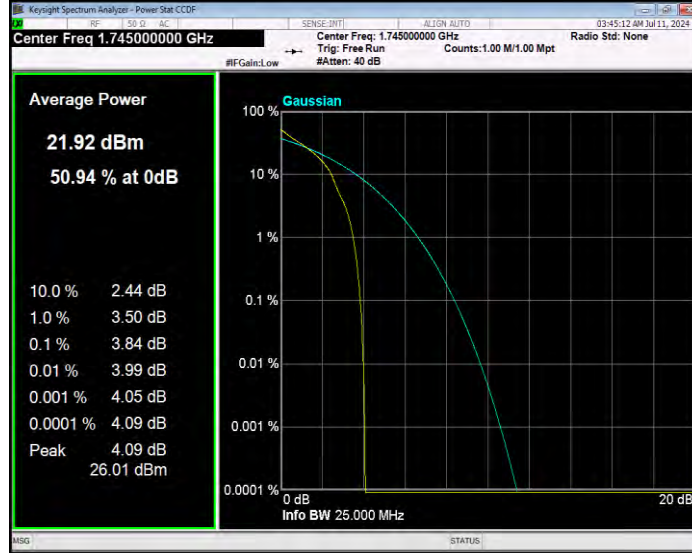

Band66 QPSK BW=10MHz Channel=132322 RB Size=1 Position=#0

Band66 QPSK BW=10MHz Channel=132622 RB Size=1 Position=#0