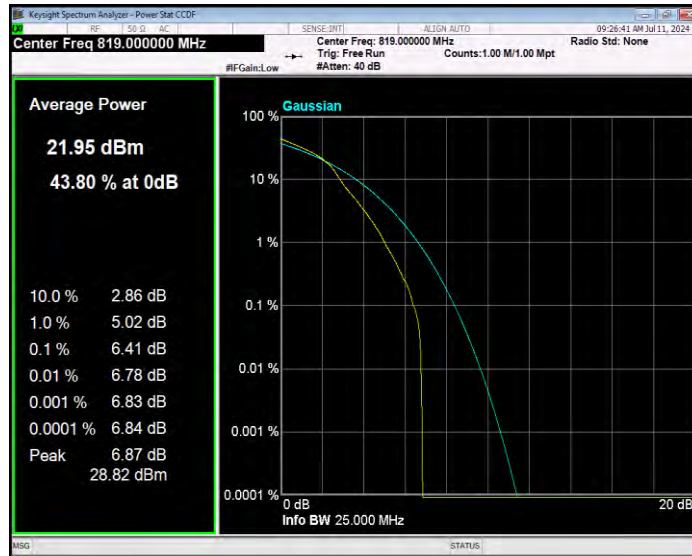

Band26(814-824) 16QAM BW=1.4MHz Channel=26783 RB Size=1 Position=#0

Band26(814-824) 16QAM BW=10MHz Channel=26740 RB Size=1 Position=#0

Band26(814-824) 16QAM BW=3MHz Channel=26705 RB Size=1 Position=#0

Band26(814-824) 16QAM BW=3MHz Channel=26740 RB Size=1 Position=#0