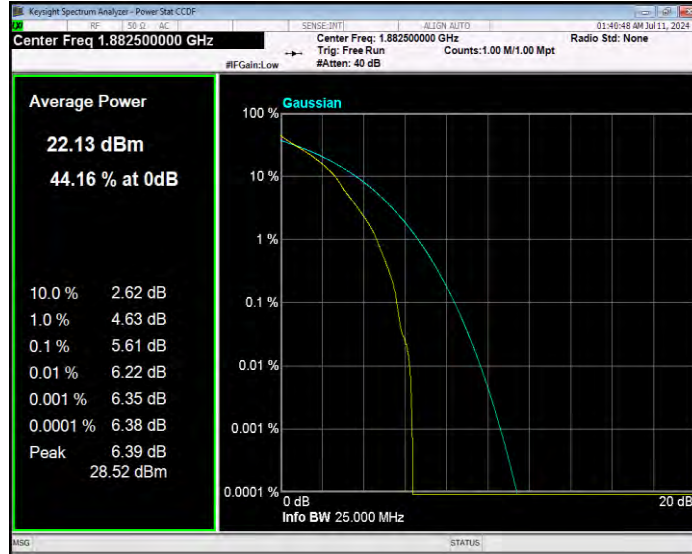

Band25 QPSK BW=5MHz Channel=26365 RB Size=1 Position=#0

Band25 QPSK BW=5MHz Channel=26665 RB Size=1 Position=#0