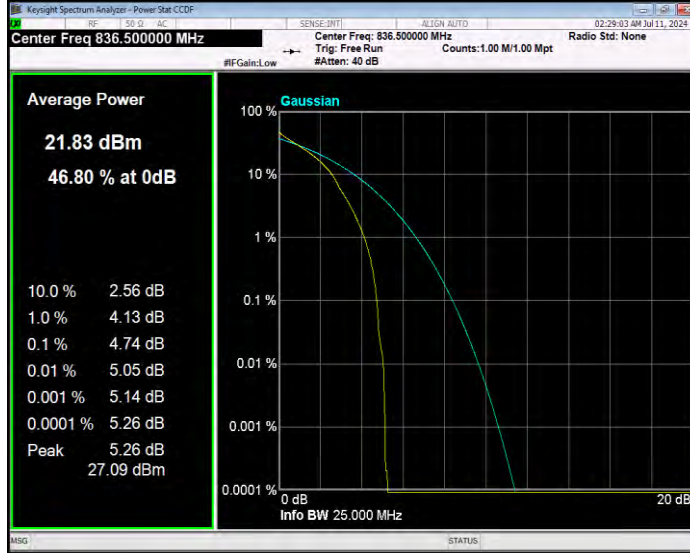

Band26(824-849) QPSK BW=5MHz Channel=26915 RB Size=1 Position=#0

Band26(824-849) QPSK BW=5MHz Channel=27015 RB Size=1 Position=#0