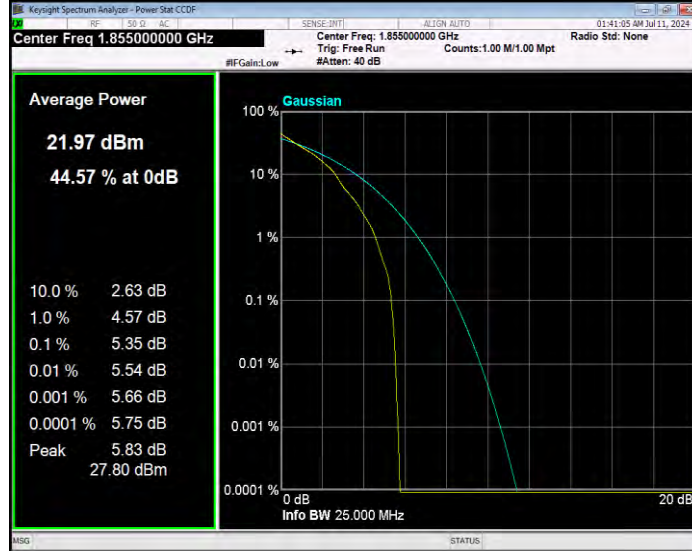

Band25 QPSK BW=10MHz Channel=26090 RB Size=1 Position=#0

Band25 QPSK BW=10MHz Channel=26365 RB Size=1 Position=#0