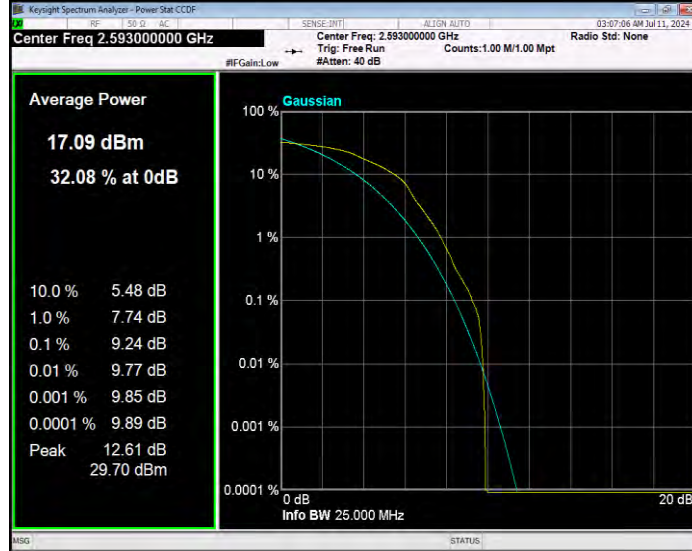

Band41 16QAM BW=5MHz Channel=40620 RB Size=1 Position=#0

Band41 16QAM BW=5MHz Channel=41565 RB Size=1 Position=#0