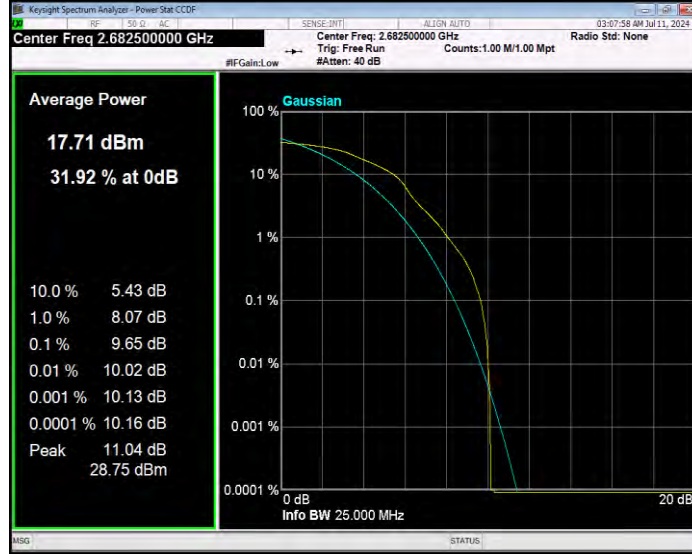

Band41 16QAM BW=15MHz Channel=41515 RB Size=1 Position=#0

Band41 16QAM BW=20MHz Channel=39750 RB Size=1 Position=#0