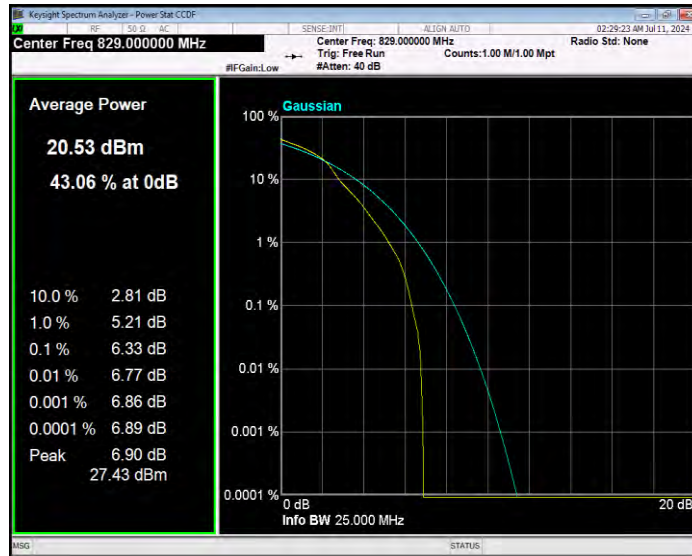

Band26(824-849) 16QAM BW=10MHz Channel=26840 RB Size=1 Position=#0

Band26(824-849) 16QAM BW=10MHz Channel=26915 RB Size=1 Position=#0