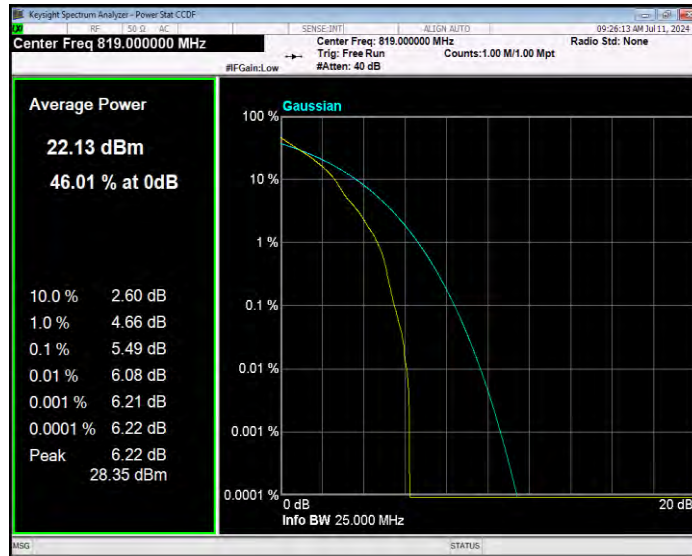

Band26(814-824) QPSK BW=1.4MHz Channel=26740 RB Size=1 Position=#0

Band26(814-824) QPSK BW=1.4MHz Channel=26783 RB Size=1 Position=#0