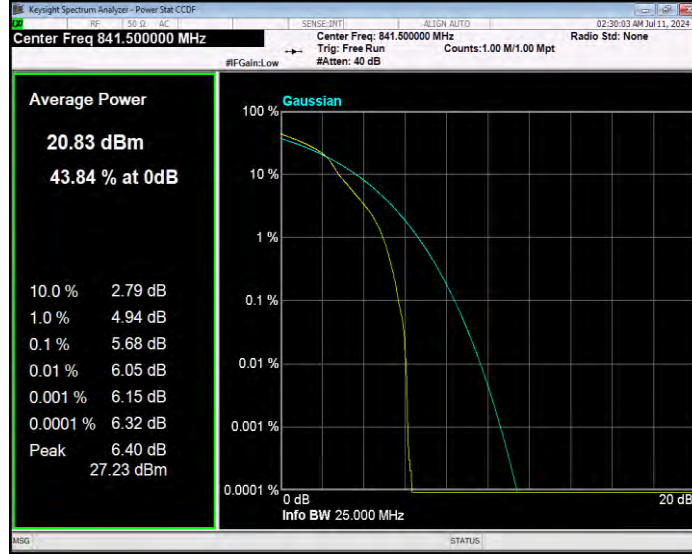

Band26(824-849) 16QAM BW=15MHz Channel=26965 RB Size=1 Position=#0

Band26(824-849) 16QAM BW=3MHz Channel=26805 RB Size=1 Position=#0