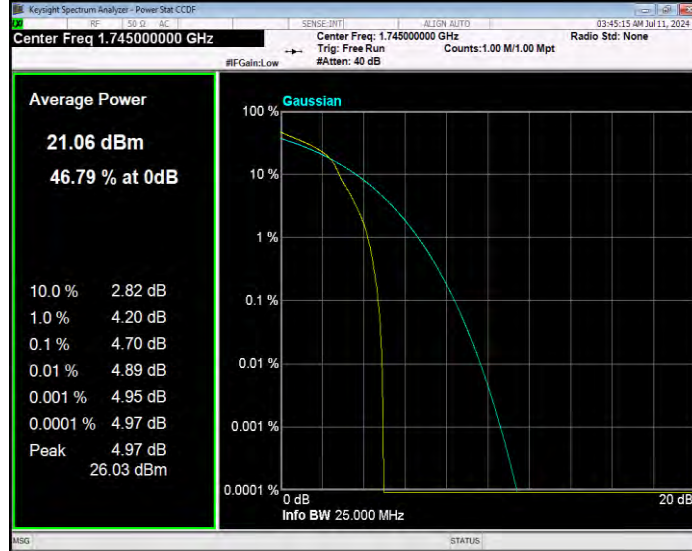

Band66 16QAM BW=10MHz Channel=132322 RB Size=1 Position=#0

Band66 16QAM BW=10MHz Channel=132622 RB Size=1 Position=#0