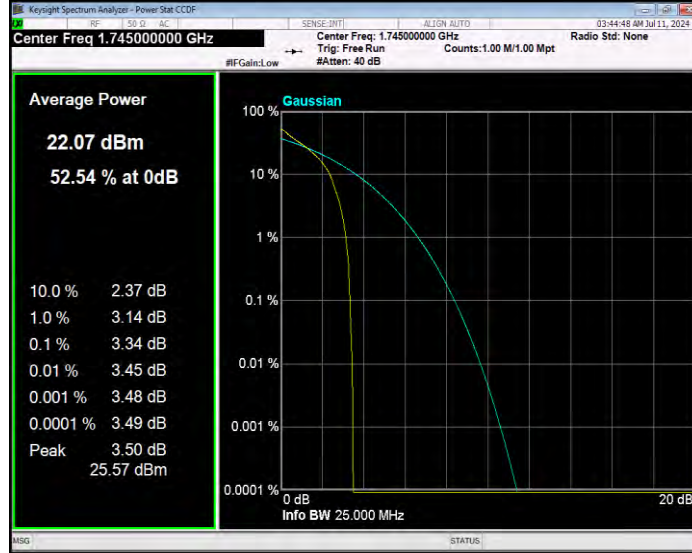

Band66 QPSK BW=3MHz Channel=132322 RB Size=1 Position=#0

Band66 QPSK BW=3MHz Channel=132657 RB Size=1 Position=#0

Band66 QPSK BW=5MHz Channel=131997 RB Size=1 Position=#0

Band66 QPSK BW=5MHz Channel=132322 RB Size=1 Position=#0