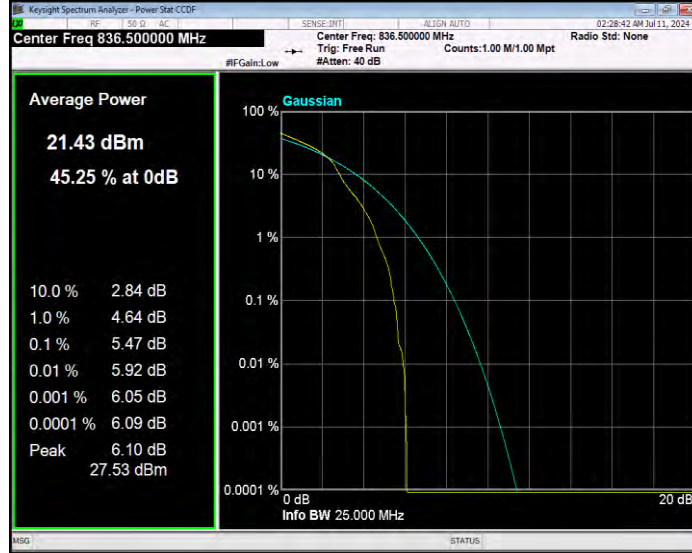

Band26(824-849) 16QAM BW=3MHz Channel=26915 RB Size=1 Position=#0

Band26(824-849) 16QAM BW=3MHz Channel=27025 RB Size=1 Position=#0