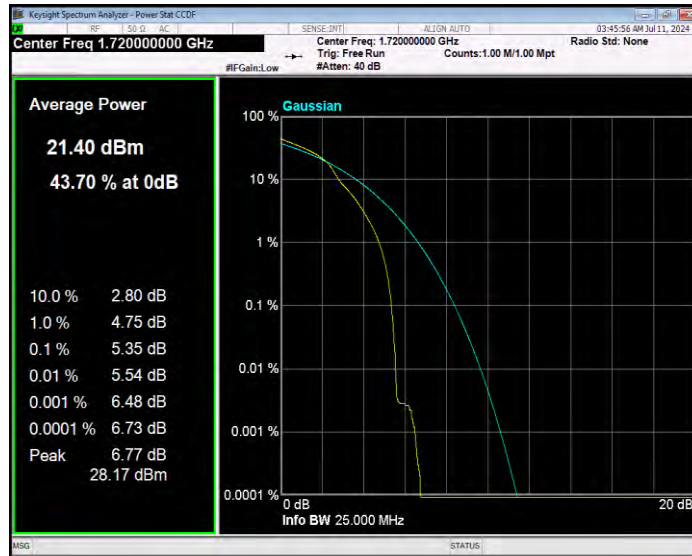

Band66 16QAM BW=20MHz Channel=132072 RB Size=1 Position=#0

Band66 16QAM BW=20MHz Channel=132322 RB Size=1 Position=#0