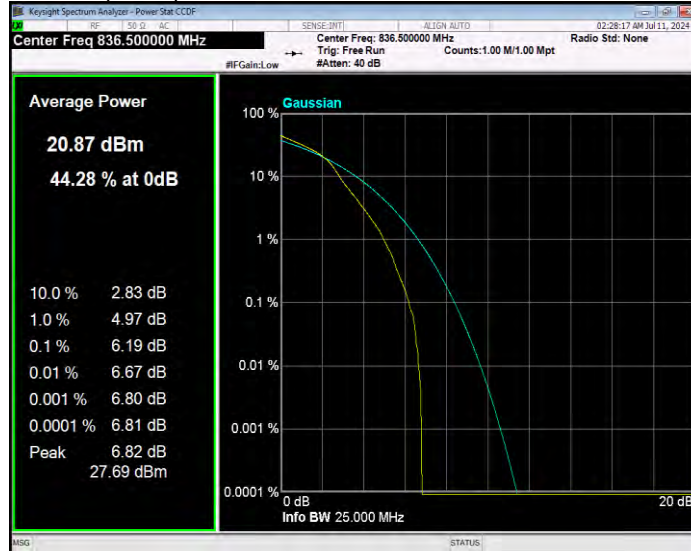

Band26(814-824) QPSK BW=5MHz Channel=26740 RB Size=1 Position=#0

Band26(814-824) QPSK BW=5MHz Channel=26765 RB Size=1 Position=#0

Band26(824-849) 16QAM BW=1.4MHz Channel=26797 RB Size=1 Position=#0

Band26(824-849) 16QAM BW=1.4MHz Channel=26915 RB Size=1 Position=#0