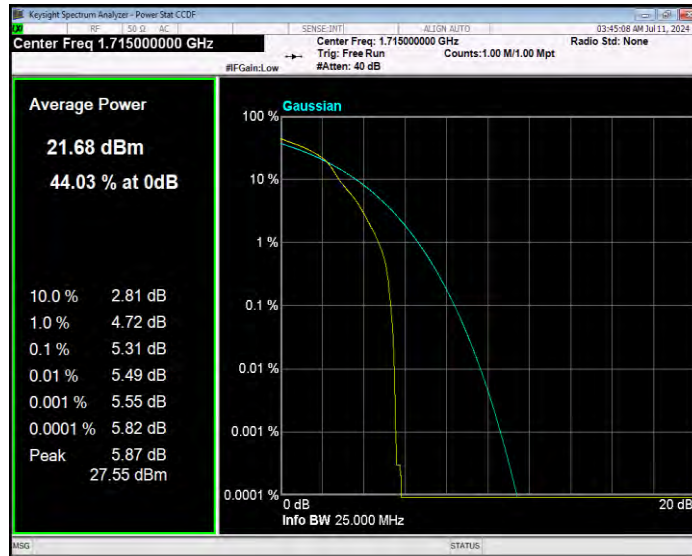

Band66 16QAM BW=1.4MHz Channel=131979 RB Size=1 Position=#0

Band66 16QAM BW=1.4MHz Channel=132322 RB Size=1 Position=#0

Band66 16QAM BW=1.4MHz Channel=132665 RB Size=1 Position=#0

Band66 16QAM BW=10MHz Channel=132022 RB Size=1 Position=#0