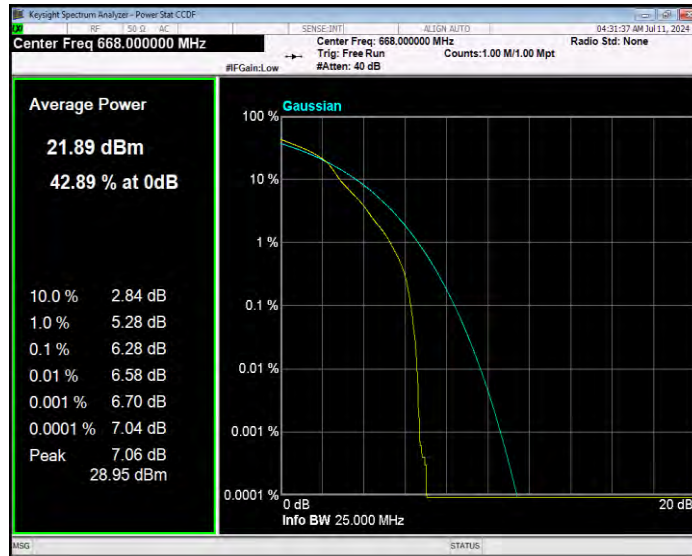

Band71 16QAM BW=10MHz Channel=133172 RB Size=1 Position=#0

Band71 16QAM BW=10MHz Channel=133297 RB Size=1 Position=#0