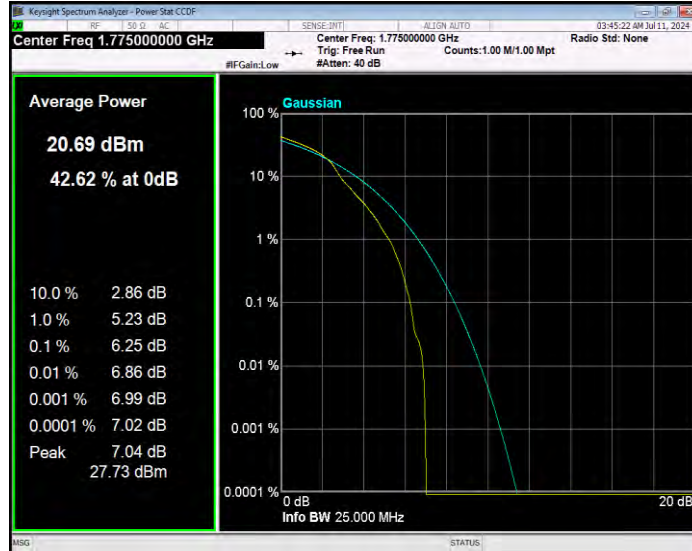

Band66 16QAM BW=10MHz Channel=132622 RB Size=1 Position=#0

Band66 16QAM BW=15MHz Channel=132047 RB Size=1 Position=#0