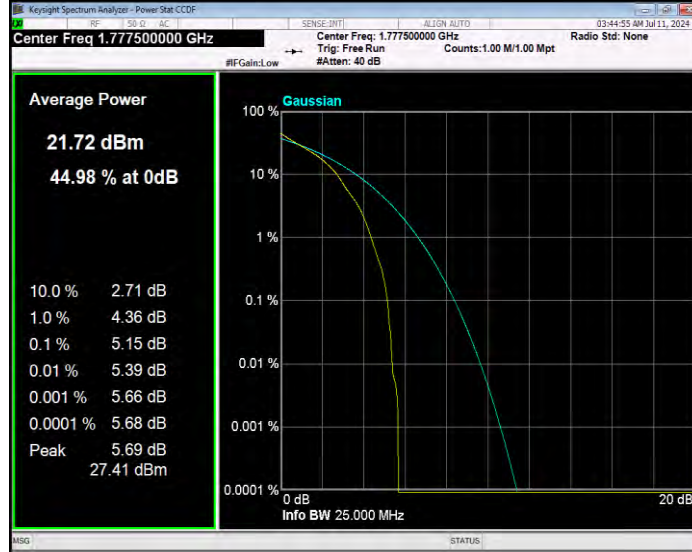

Band66 QPSK BW=5MHz Channel=132647 RB Size=1 Position=#0

Band71 16QAM BW=10MHz Channel=133172 RB Size=1 Position=#0