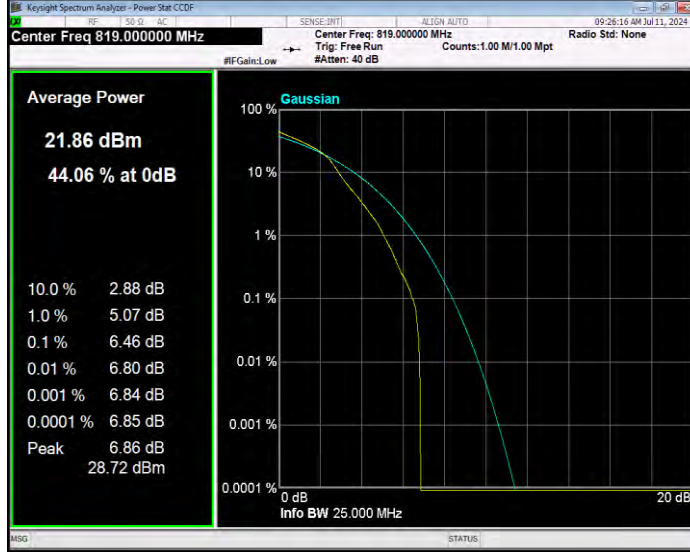

Band25 QPSK BW=5MHz Channel=26365 RB Size=1 Position=#0

Band25 QPSK BW=5MHz Channel=26665 RB Size=1 Position=#0

Band26(814-824) 16QAM BW=1.4MHz Channel=26697 RB Size=1 Position=#0

Band26(814-824) 16QAM BW=1.4MHz Channel=26740 RB Size=1 Position=#0