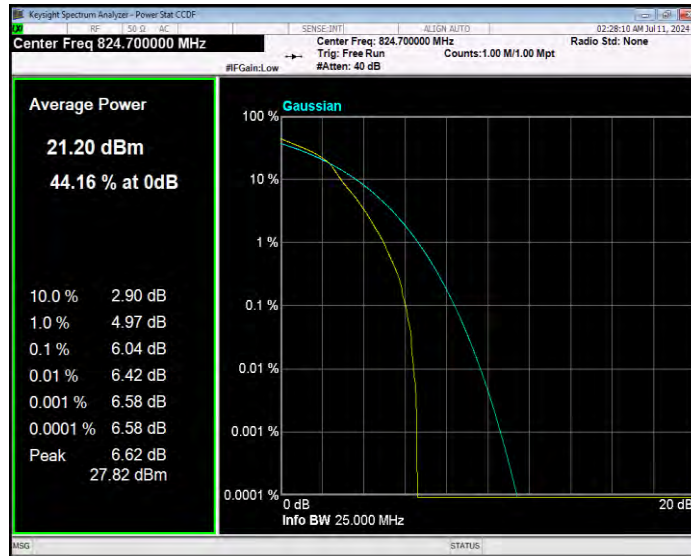

Band26(824-849) 16QAM BW=1.4MHz Channel=26797 RB Size=1 Position=#0

Band26(824-849) 16QAM BW=1.4MHz Channel=26915 RB Size=1 Position=#0