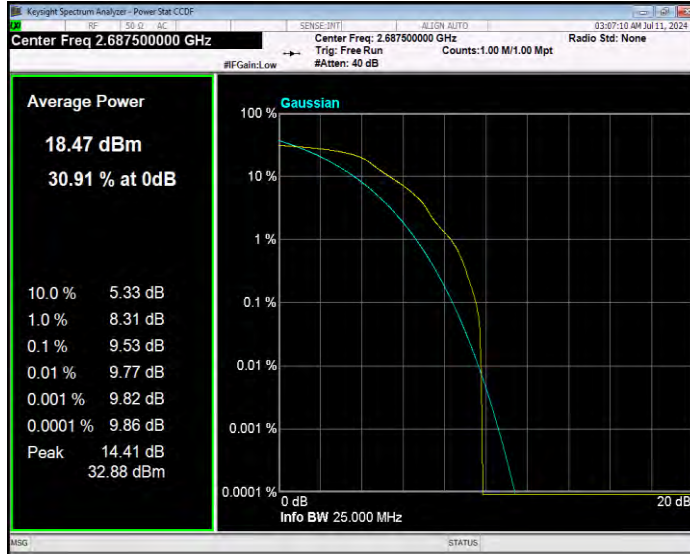

Band41 QPSK BW=20MHz Channel=41490 RB Size=1 Position=#0

Band41 QPSK BW=5MHz Channel=39675 RB Size=1 Position=#0

Band41 QPSK BW=5MHz Channel=40620 RB Size=1 Position=#0

Band41 QPSK BW=5MHz Channel=41565 RB Size=1 Position=#0