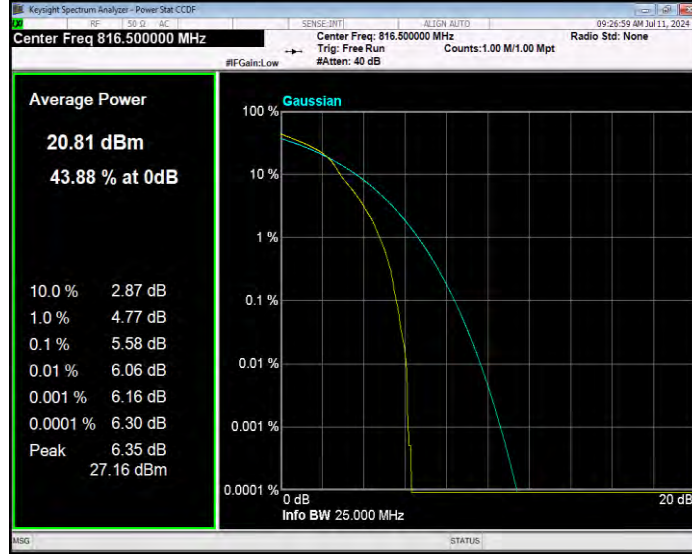

Band26(814-824) 16QAM BW=5MHz Channel=26715 RB Size=1 Position=#0

Band26(814-824) 16QAM BW=5MHz Channel=26740 RB Size=1 Position=#0