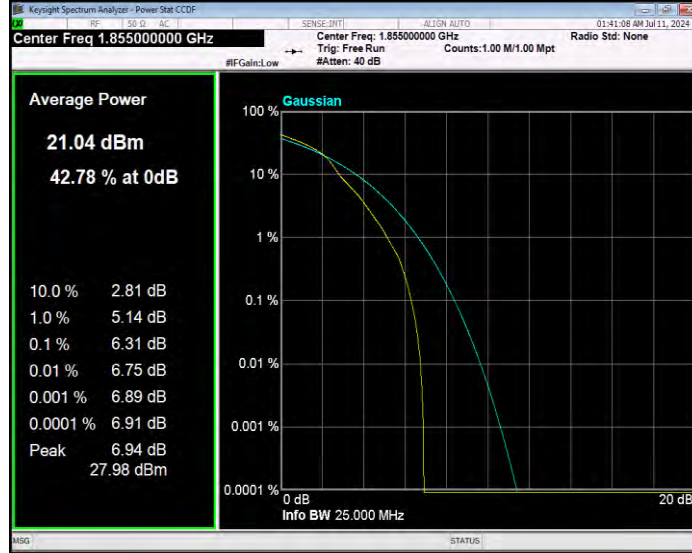

Band25 16QAM BW=10MHz Channel=26090 RB Size=1 Position=#0

Band25 16QAM BW=10MHz Channel=26365 RB Size=1 Position=#0

Band25 16QAM BW=10MHz Channel=26640 RB Size=1 Position=#0

Band25 16QAM BW=15MHz Channel=26115 RB Size=1 Position=#0