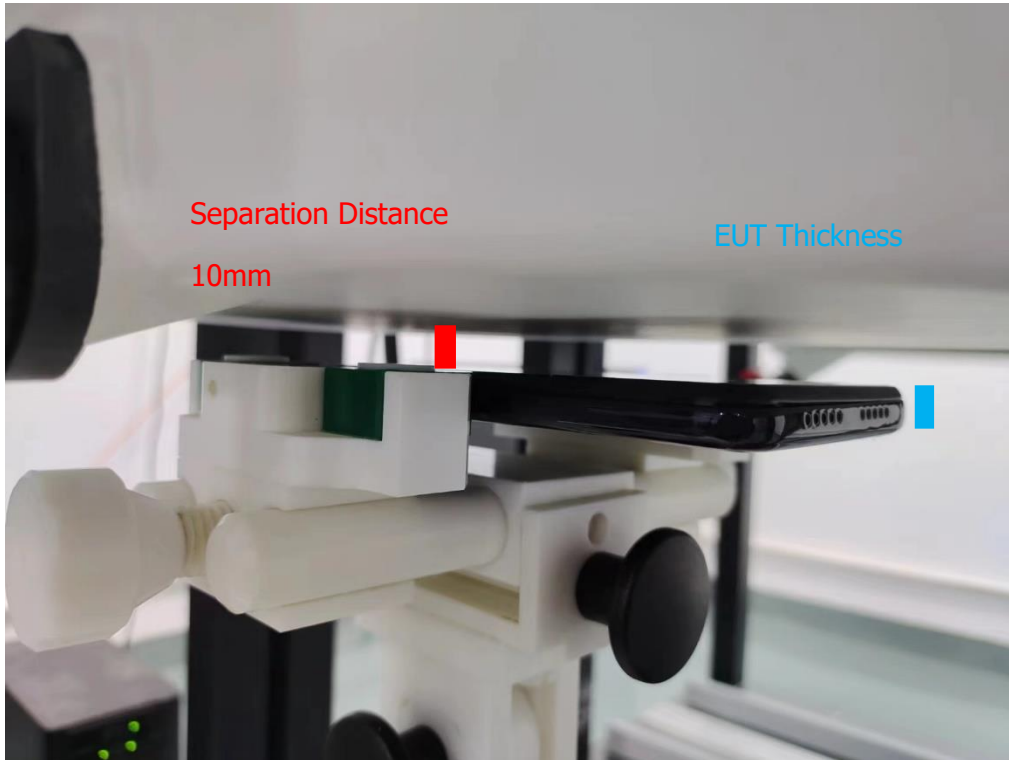

## FCC ID\_SAR Setup photos

Right Touch

Right Tilt

Left Touch

Left Tilt

Body Front side (separation distance is 10mm)

Body Back side (separation distance 10mm)

Body Left side (separation distance is 10mm)

Body Right side (separation distance is 10mm)

Body Top side (separation distance is 10mm)

Body Bottom side (separation distance is 10mm)