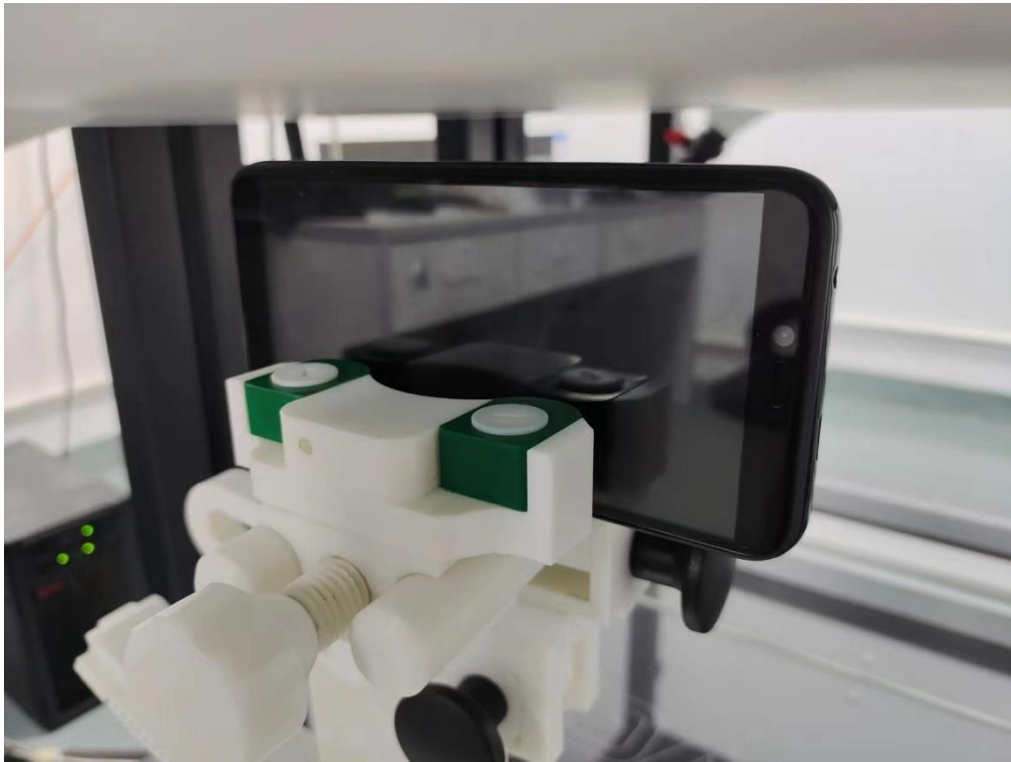

## FCC ID\_SAR Setup photos

Right Touch

Right Tilt

Left Touch

Left Tilt

Body Front side (separation distance is 10mm)

Body Back side (separation distance 10mm)

Body Left side (separation distance is 10mm)

Body Right side (separation distance is 10mm)

Body Top side (separation distance is 10mm)

Body Bottom side (separation distance is 10mm)