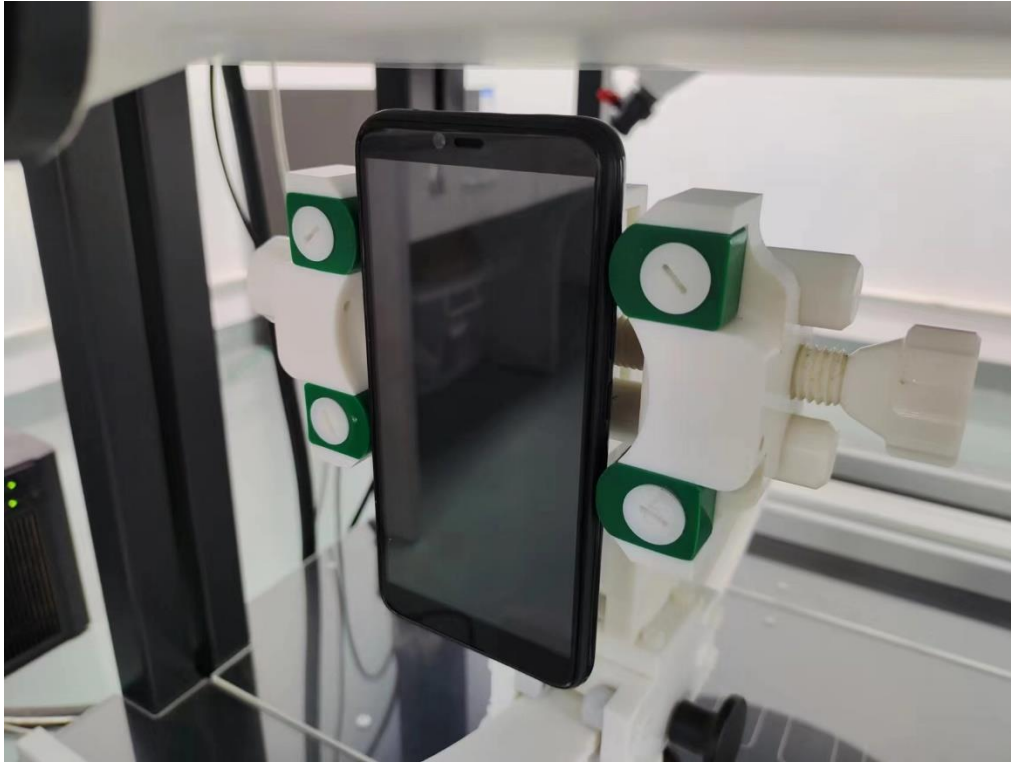

## FCC ID\_SAR Setup photos

Right Touch

Right Tilt

Left Touch

Left Tilt

Body Front side (separation distance is 10mm)

Body Back side (separation distance 10mm)

Body Left side (separation distance is 10mm)

Body Right side (separation distance is 10mm)

Body Top side (separation distance is 10mm)

Body Bottom side (separation distance is 10mm)