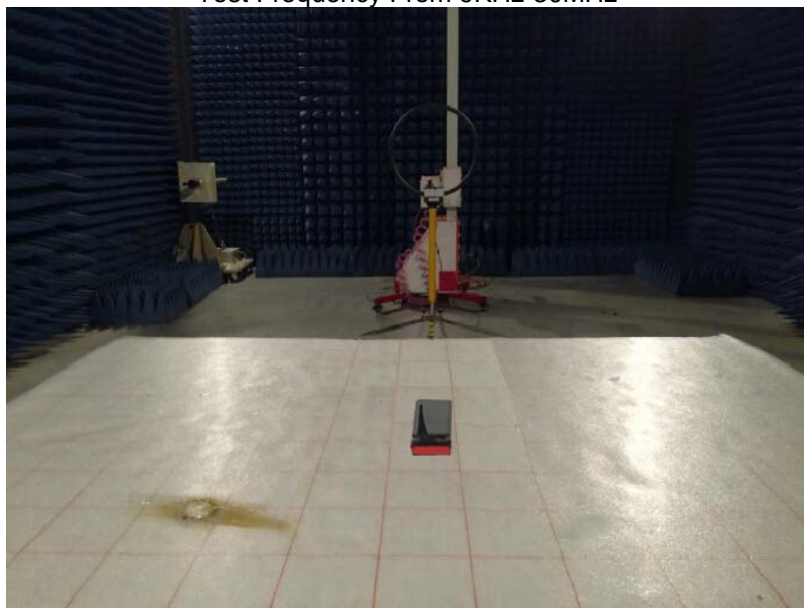

Conducted Emissions

Radiated Spurious Emissions  
Test Frequency From 9KHz-30MHz

Test frequency from 30MHz-1000MHz