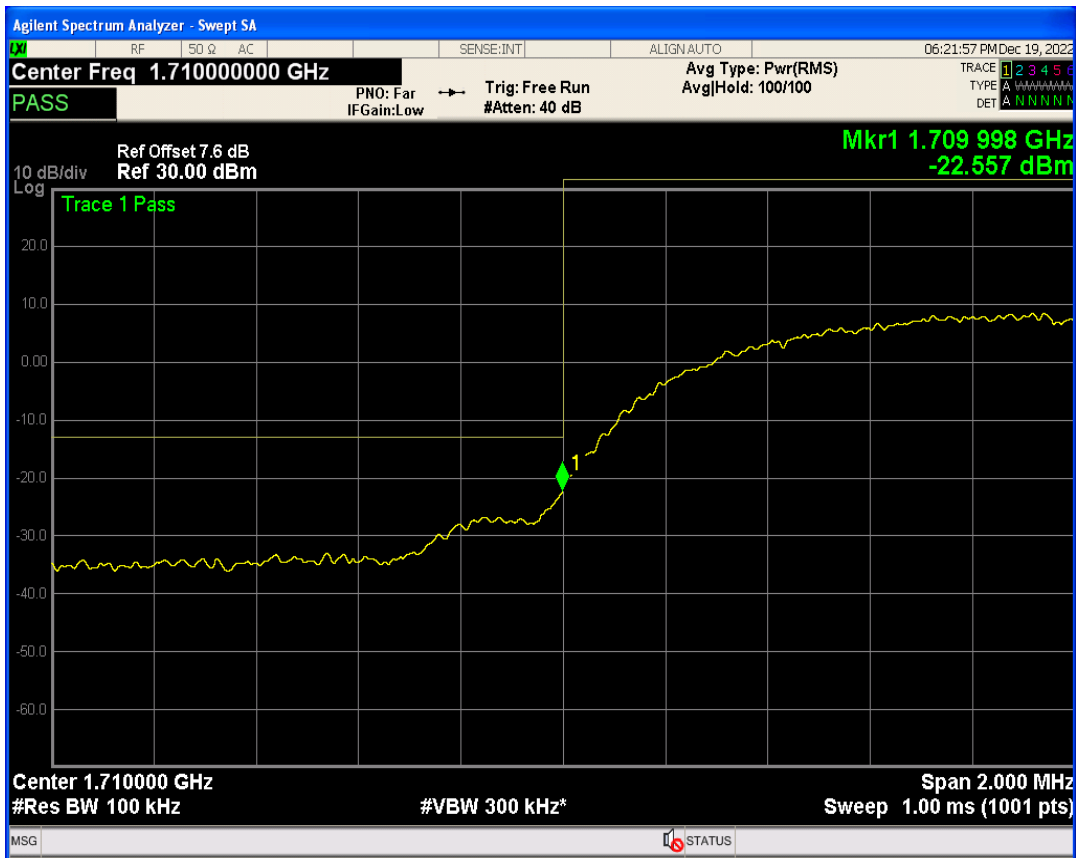

WCDMA Band5 Channel=4233

**Band edge**

Band	Channel	Frequency (MHz)	Spur Freq (MHz)	Spur Level (dBm)	Limit (dBm)	Verdict
WCDMA Band2	9262	1852.4	1850.00	-22.01	-13	PASS
WCDMA Band2	9538	1907.6	1910.00	-20.64	-13	PASS
WCDMA Band4	1312	1712.4	1710.00	-22.55	-13	PASS
WCDMA Band4	1513	1752.6	1755.00	-20.30	-13	PASS
WCDMA Band5	4132	826.4	823.99	-24.23	-13	PASS
WCDMA Band5	4233	846.6	849.00	-24.25	-13	PASS

WCDMA Band2 Channel=9538

WCDMA Band2 Channel=9262

WCDMA Band4 Channel=1312

WCDMA Band4 Channel=1513

WCDMA Band5 Channel=4233

WCDMA Band5 Channel=4132

**Out-of-band emissions**

Band	Channel	Frequency (MHz)	Spur Freq (MHz)	Spur Level (dBm)	Limit (dBm)	Verdict
WCDMA Band2	9262	1852.4	19951.57	-23.61	-13	PASS
WCDMA Band2	9400	1880	17831.26	-23.39	-13	PASS
WCDMA Band2	9538	1907.6	19924.11	-24.09	-13	PASS
WCDMA Band4	1312	1712.4	19862.21	-23.37	-13	PASS
WCDMA Band4	1413	1732.6	19836.25	-23.77	-13	PASS
WCDMA Band4	1513	1752.6	19981.03	-23.62	-13	PASS
WCDMA Band5	4132	826.4	3127.68	-29.32	-13	PASS
WCDMA Band5	4182	836.4	3158.59	-29.72	-13	PASS
WCDMA Band5	4233	846.6	7529.93	-29.91	-13	PASS