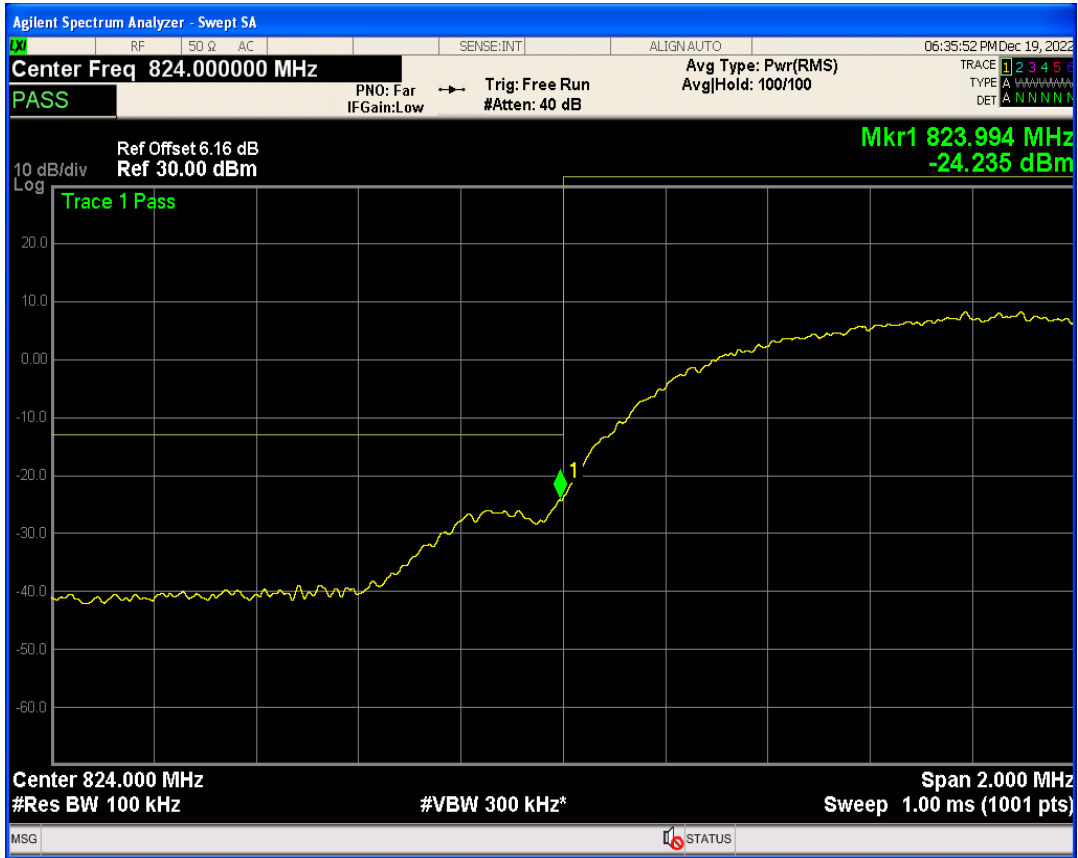

WCDMA Band2 Channel=9538

WCDMA Band2 Channel=9262

WCDMA Band4 Channel=1312

WCDMA Band4 Channel=1513

WCDMA Band5 Channel=4233

WCDMA Band5 Channel=4132

**Out-of-band emissions**

Band	Channel	Frequency (MHz)	Spur Freq (MHz)	Spur Level (dBm)	Limit (dBm)	Verdict
WCDMA Band2	9262	1852.4	19951.57	-23.61	-13	PASS
WCDMA Band2	9400	1880	17831.26	-23.39	-13	PASS
WCDMA Band2	9538	1907.6	19924.11	-24.09	-13	PASS
WCDMA Band4	1312	1712.4	19862.21	-23.37	-13	PASS
WCDMA Band4	1413	1732.6	19836.25	-23.77	-13	PASS
WCDMA Band4	1513	1752.6	19981.03	-23.62	-13	PASS
WCDMA Band5	4132	826.4	3127.68	-29.32	-13	PASS
WCDMA Band5	4182	836.4	3158.59	-29.72	-13	PASS
WCDMA Band5	4233	846.6	7529.93	-29.91	-13	PASS

WCDMA Band2 Channel=9262

WCDMA Band2 Channel=9538

WCDMA Band2 Channel=9400

WCDMA Band4 Channel=1413

WCDMA Band4 Channel=1312

WCDMA Band4 Channel=1513

WCDMA Band5 Channel=4132

WCDMA Band5 Channel=4182