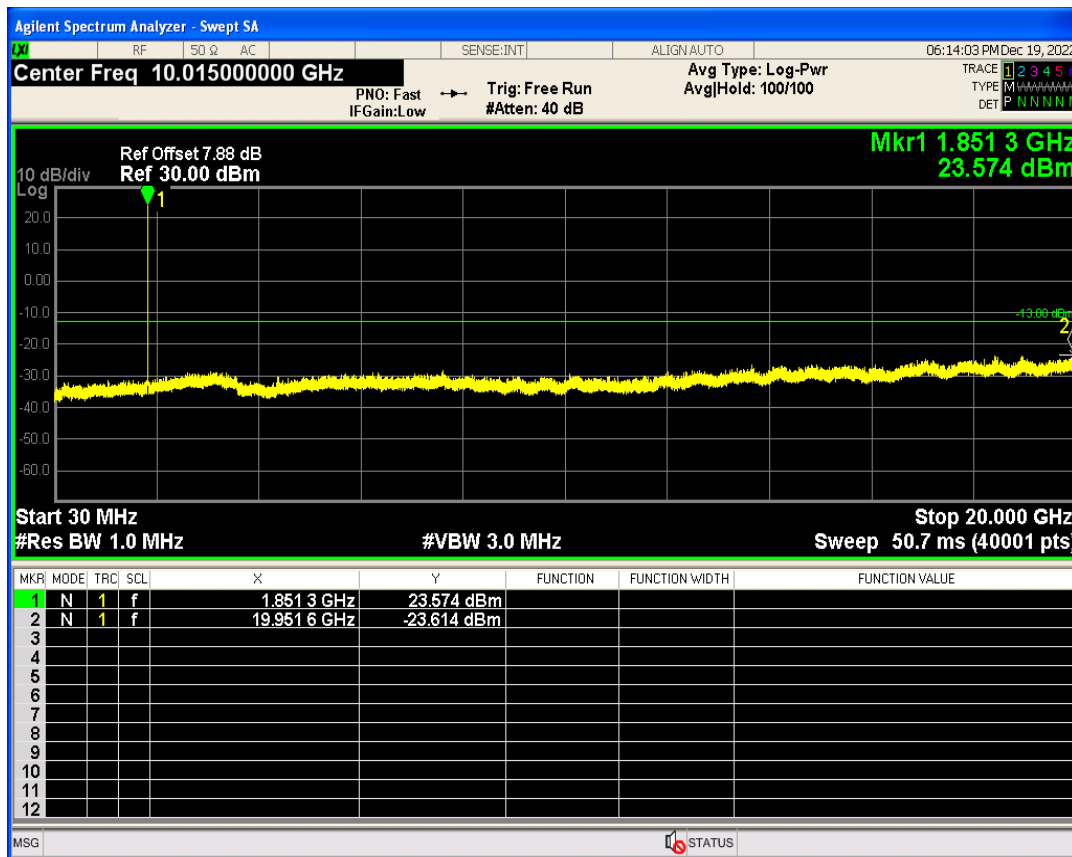

WCDMA Band2 Channel=9538

WCDMA Band2 Channel=9262

WCDMA Band4 Channel=1312

WCDMA Band4 Channel=1513

WCDMA Band5 Channel=4233

WCDMA Band5 Channel=4132

**Out-of-band emissions**

Band	Channel	Frequency (MHz)	Spur Freq (MHz)	Spur Level (dBm)	Limit (dBm)	Verdict
WCDMA Band2	9262	1852.4	19951.57	-23.61	-13	PASS
WCDMA Band2	9400	1880	17831.26	-23.39	-13	PASS
WCDMA Band2	9538	1907.6	19924.11	-24.09	-13	PASS
WCDMA Band4	1312	1712.4	19862.21	-23.37	-13	PASS
WCDMA Band4	1413	1732.6	19836.25	-23.77	-13	PASS
WCDMA Band4	1513	1752.6	19981.03	-23.62	-13	PASS
WCDMA Band5	4132	826.4	3127.68	-29.32	-13	PASS
WCDMA Band5	4182	836.4	3158.59	-29.72	-13	PASS
WCDMA Band5	4233	846.6	7529.93	-29.91	-13	PASS

WCDMA Band2 Channel=9262

WCDMA Band2 Channel=9538

WCDMA Band2 Channel=9400

WCDMA Band4 Channel=1413

WCDMA Band4 Channel=1312

WCDMA Band4 Channel=1513

WCDMA Band5 Channel=4132

WCDMA Band5 Channel=4182