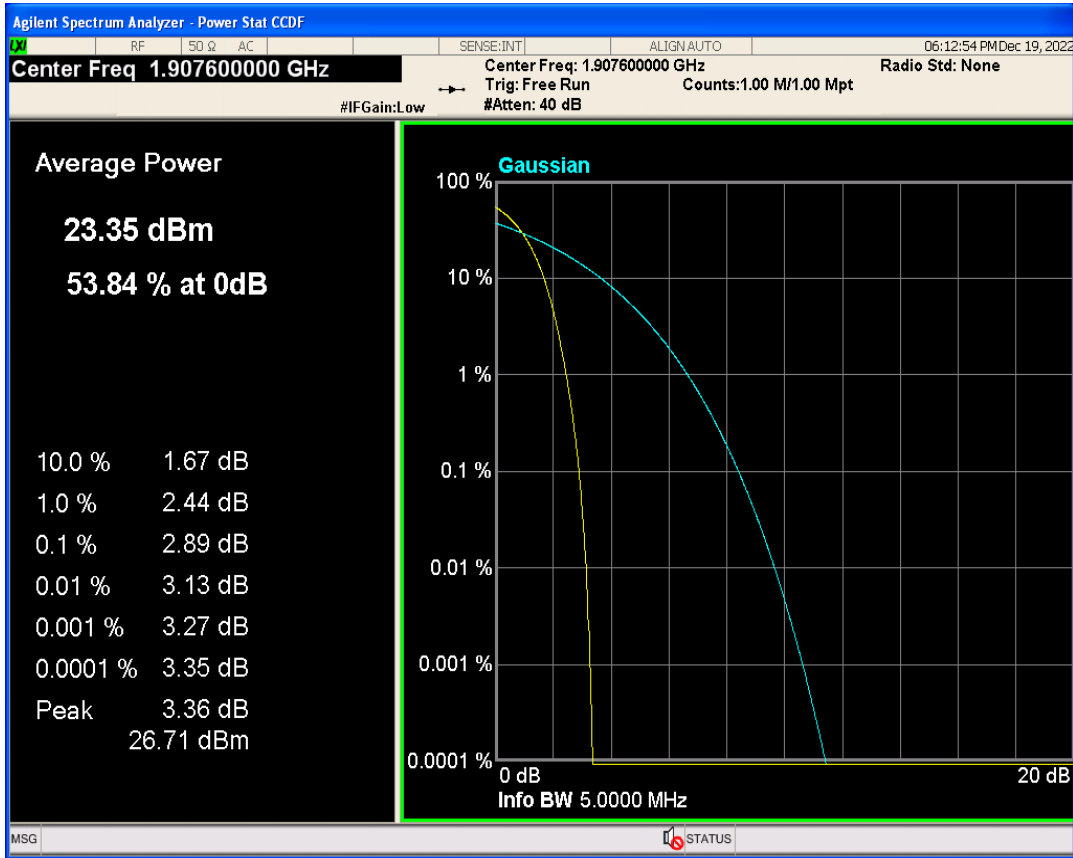

WCDMA Band2 Channel=9538