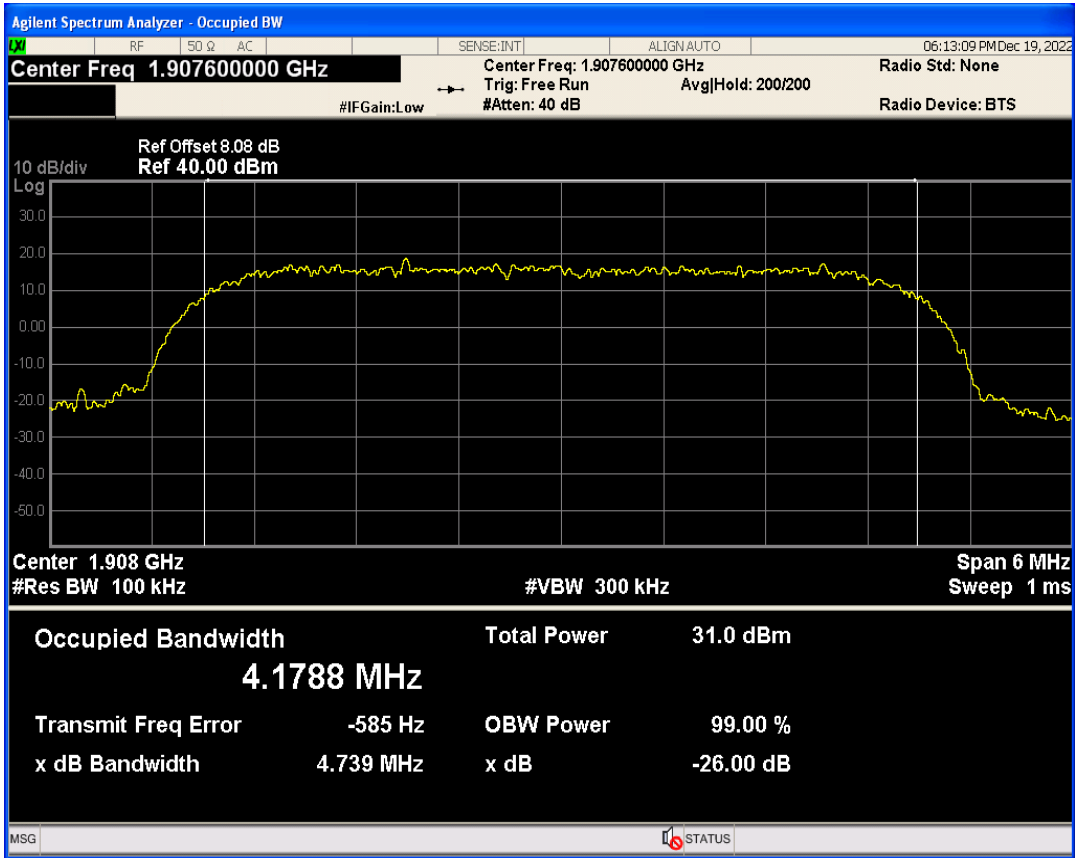

WCDMA Band2 Channel=9538