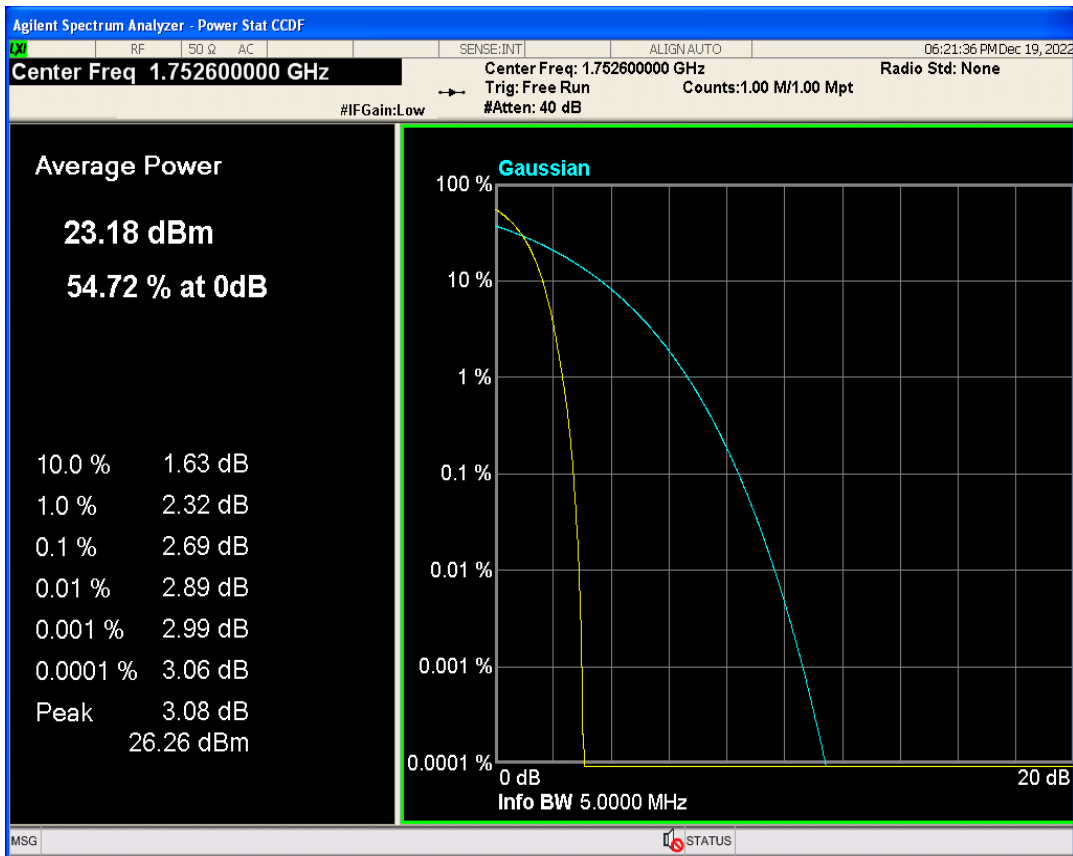

WCDMA Band2 Channel=9262

WCDMA Band2 Channel=9400

WCDMA Band2 Channel=9538

WCDMA Band4 Channel=1413

WCDMA Band4 Channel=1312

WCDMA Band4 Channel=1513

WCDMA Band5 Channel=4132

WCDMA Band5 Channel=4233