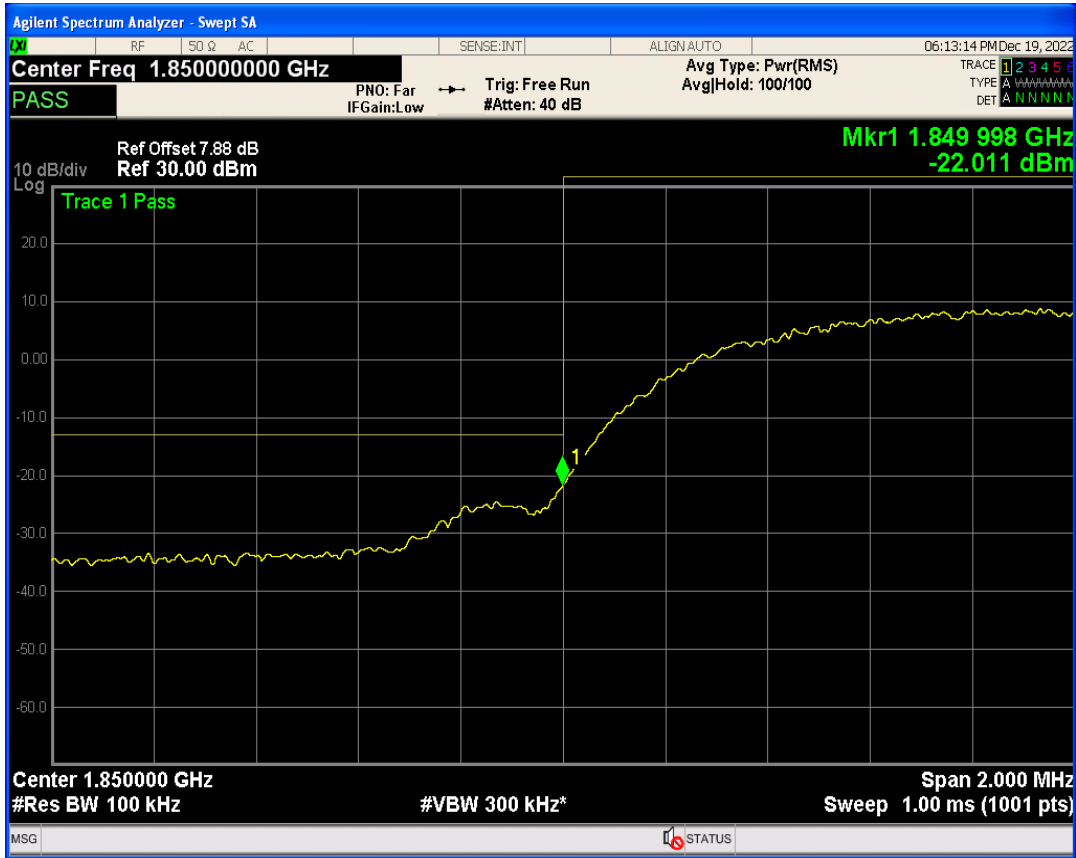

WCDMA Band5 Channel=4233

**Band edge**

Band	Channel	Frequency (MHz)	Spur Freq (MHz)	Spur Level (dBm)	Limit (dBm)	Verdict
WCDMA Band2	9262	1852.4	1850.00	-22.01	-13	PASS
WCDMA Band2	9538	1907.6	1910.00	-20.64	-13	PASS
WCDMA Band4	1312	1712.4	1710.00	-22.55	-13	PASS
WCDMA Band4	1513	1752.6	1755.00	-20.30	-13	PASS
WCDMA Band5	4132	826.4	823.99	-24.23	-13	PASS
WCDMA Band5	4233	846.6	849.00	-24.25	-13	PASS

WCDMA Band2 Channel=9538

WCDMA Band2 Channel=9262

WCDMA Band4 Channel=1312

WCDMA Band4 Channel=1513

WCDMA Band5 Channel=4233

WCDMA Band5 Channel=4132

**Out-of-band emissions**

Band	Channel	Frequency (MHz)	Spur Freq (MHz)	Spur Level (dBm)	Limit (dBm)	Verdict
WCDMA Band2	9262	1852.4	19951.57	-23.61	-13	PASS
WCDMA Band2	9400	1880	17831.26	-23.39	-13	PASS
WCDMA Band2	9538	1907.6	19924.11	-24.09	-13	PASS
WCDMA Band4	1312	1712.4	19862.21	-23.37	-13	PASS
WCDMA Band4	1413	1732.6	19836.25	-23.77	-13	PASS
WCDMA Band4	1513	1752.6	19981.03	-23.62	-13	PASS
WCDMA Band5	4132	826.4	3127.68	-29.32	-13	PASS
WCDMA Band5	4182	836.4	3158.59	-29.72	-13	PASS
WCDMA Band5	4233	846.6	7529.93	-29.91	-13	PASS