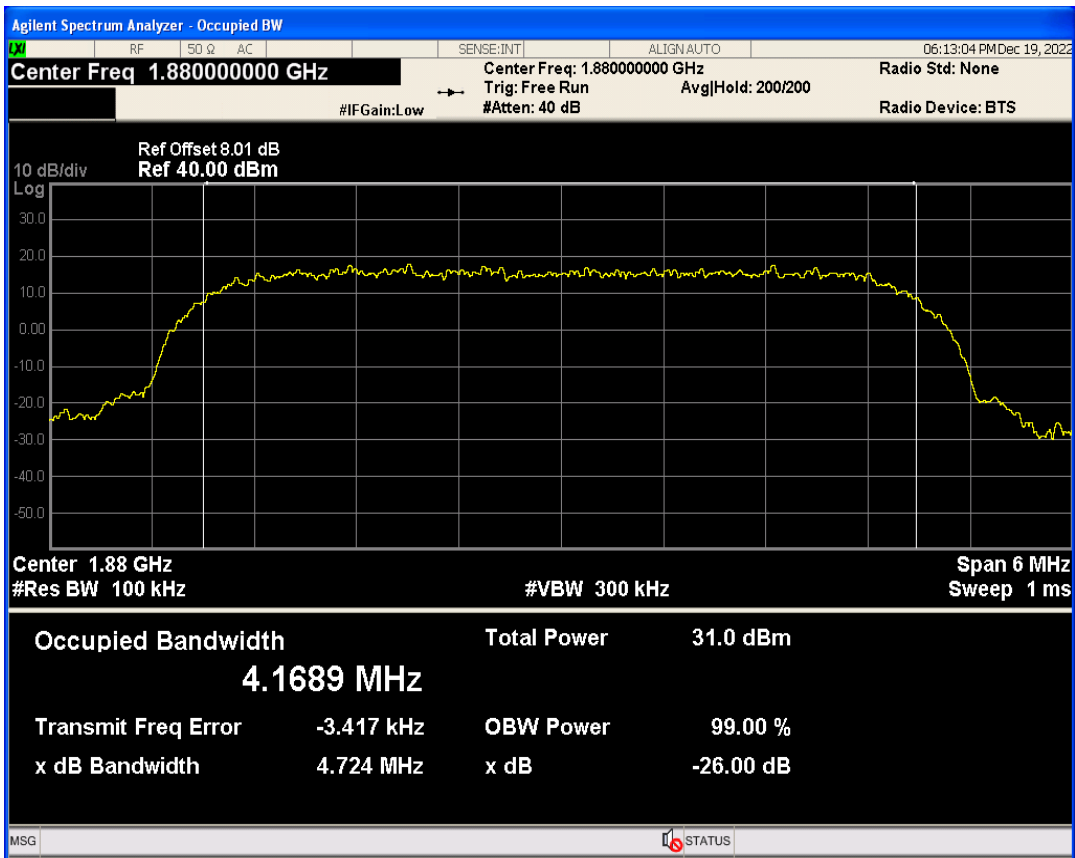

WCDMA Band2 Channel=9400