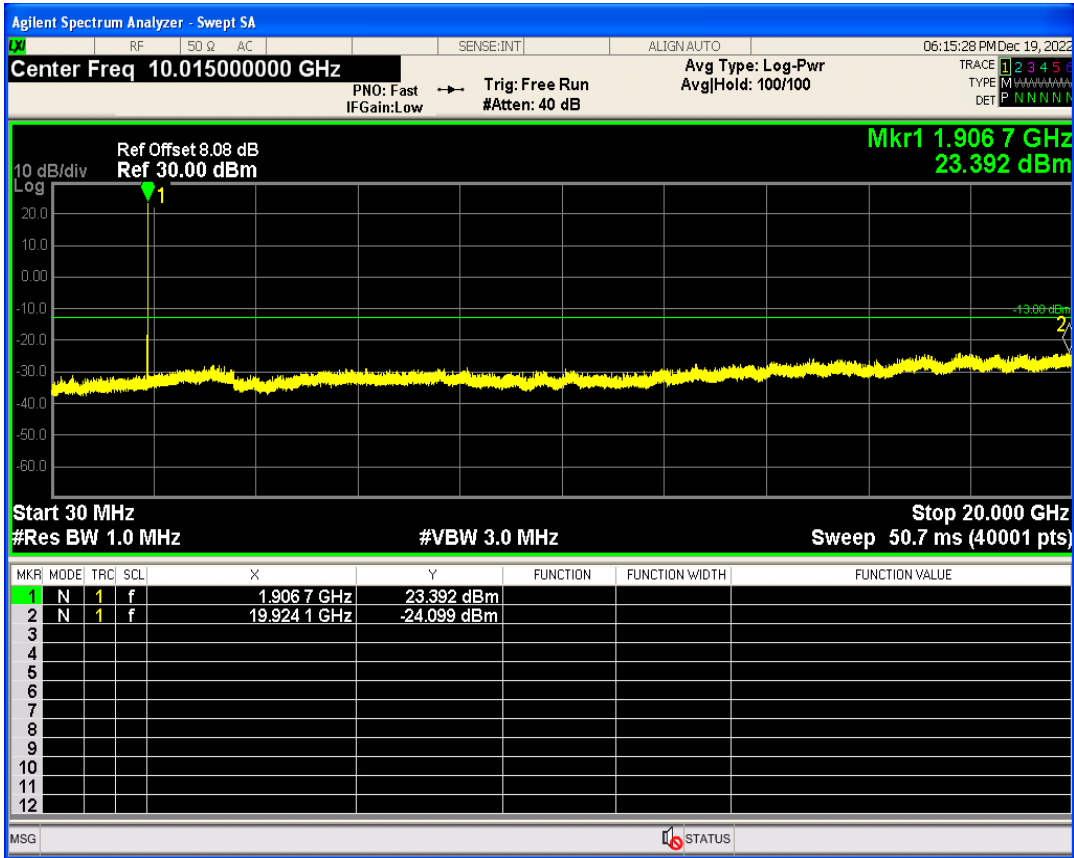

WCDMA Band2 Channel=9538

WCDMA Band2 Channel=9262

WCDMA Band4 Channel=1312

WCDMA Band4 Channel=1513

WCDMA Band5 Channel=4233

WCDMA Band5 Channel=4132

**Out-of-band emissions**

Band	Channel	Frequency (MHz)	Spur Freq (MHz)	Spur Level (dBm)	Limit (dBm)	Verdict
WCDMA Band2	9262	1852.4	19951.57	-23.61	-13	PASS
WCDMA Band2	9400	1880	17831.26	-23.39	-13	PASS
WCDMA Band2	9538	1907.6	19924.11	-24.09	-13	PASS
WCDMA Band4	1312	1712.4	19862.21	-23.37	-13	PASS
WCDMA Band4	1413	1732.6	19836.25	-23.77	-13	PASS
WCDMA Band4	1513	1752.6	19981.03	-23.62	-13	PASS
WCDMA Band5	4132	826.4	3127.68	-29.32	-13	PASS
WCDMA Band5	4182	836.4	3158.59	-29.72	-13	PASS
WCDMA Band5	4233	846.6	7529.93	-29.91	-13	PASS

WCDMA Band2 Channel=9262

WCDMA Band2 Channel=9538

WCDMA Band2 Channel=9400

WCDMA Band4 Channel=1413

WCDMA Band4 Channel=1312

WCDMA Band4 Channel=1513

WCDMA Band5 Channel=4132

WCDMA Band5 Channel=4182