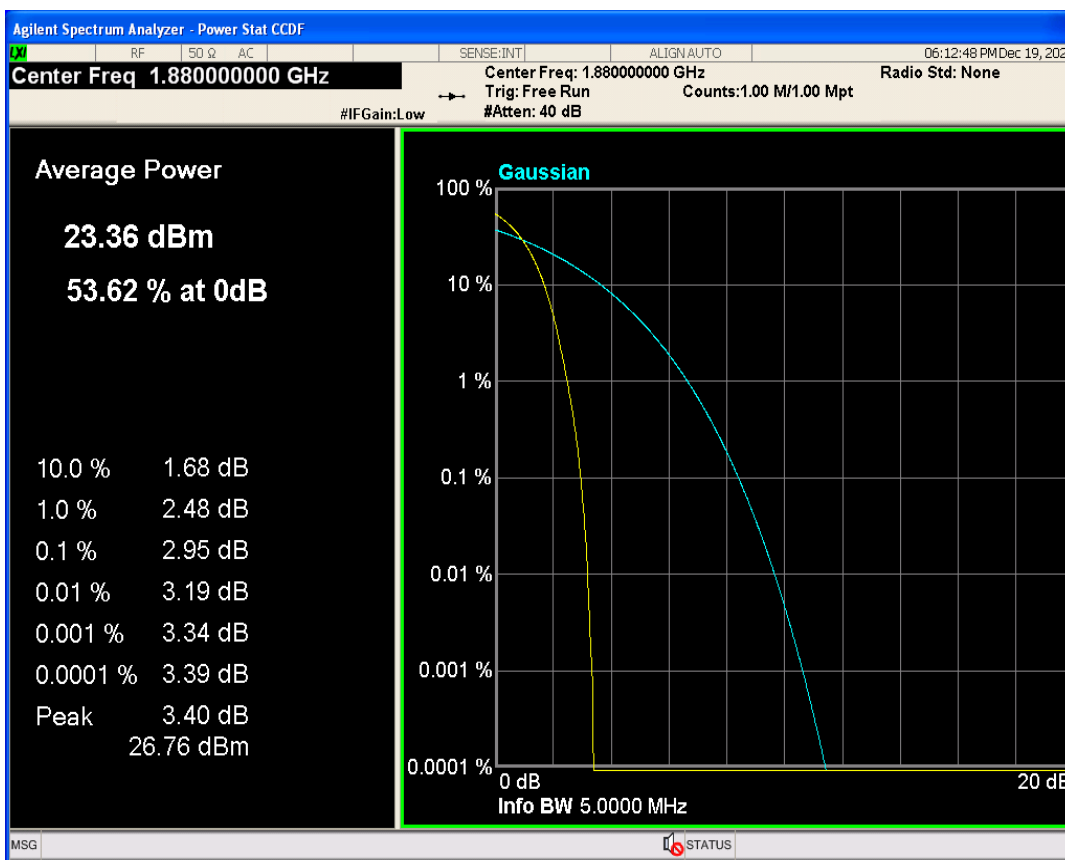

WCDMA Band2 Channel=9400