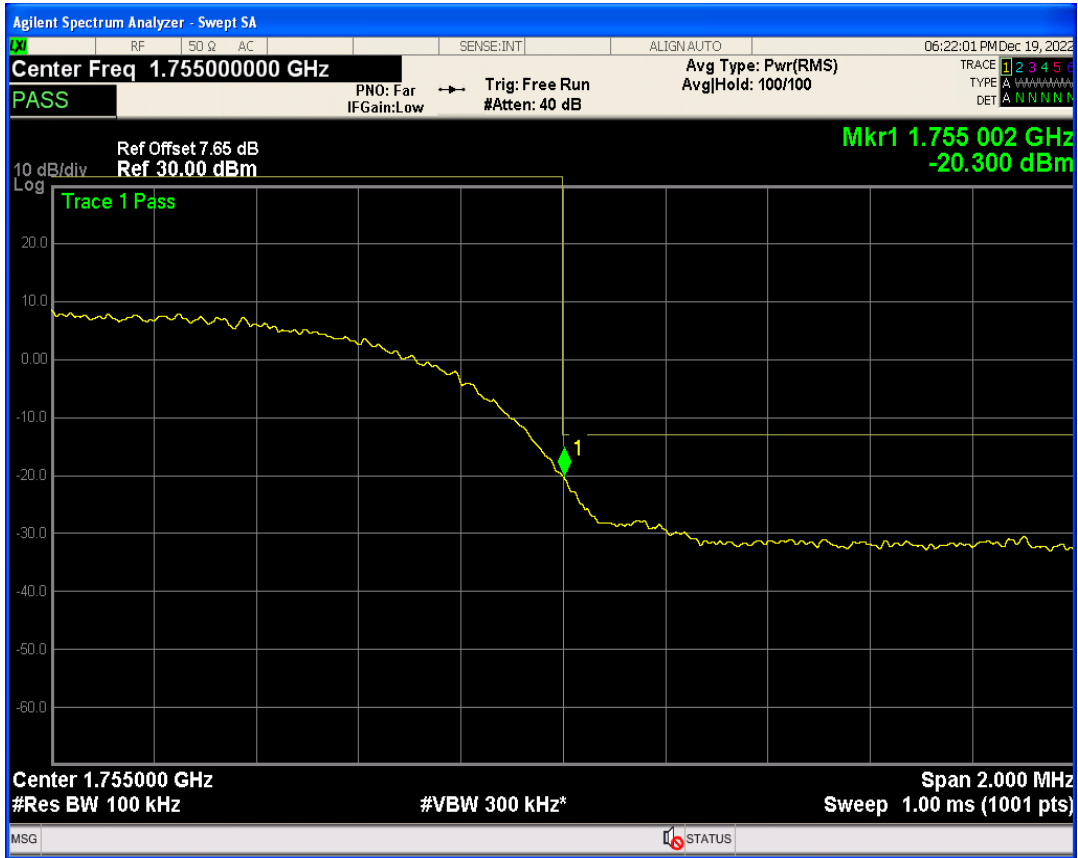

WCDMA Band2 Channel=9538

WCDMA Band2 Channel=9262

WCDMA Band4 Channel=1312

WCDMA Band4 Channel=1513

WCDMA Band5 Channel=4233

WCDMA Band5 Channel=4132

**Out-of-band emissions**

Band	Channel	Frequency (MHz)	Spur Freq (MHz)	Spur Level (dBm)	Limit (dBm)	Verdict
WCDMA Band2	9262	1852.4	19951.57	-23.61	-13	PASS
WCDMA Band2	9400	1880	17831.26	-23.39	-13	PASS
WCDMA Band2	9538	1907.6	19924.11	-24.09	-13	PASS
WCDMA Band4	1312	1712.4	19862.21	-23.37	-13	PASS
WCDMA Band4	1413	1732.6	19836.25	-23.77	-13	PASS
WCDMA Band4	1513	1752.6	19981.03	-23.62	-13	PASS
WCDMA Band5	4132	826.4	3127.68	-29.32	-13	PASS
WCDMA Band5	4182	836.4	3158.59	-29.72	-13	PASS
WCDMA Band5	4233	846.6	7529.93	-29.91	-13	PASS

WCDMA Band2 Channel=9262

WCDMA Band2 Channel=9538

WCDMA Band2 Channel=9400

WCDMA Band4 Channel=1413

WCDMA Band4 Channel=1312

WCDMA Band4 Channel=1513

WCDMA Band5 Channel=4132

WCDMA Band5 Channel=4182