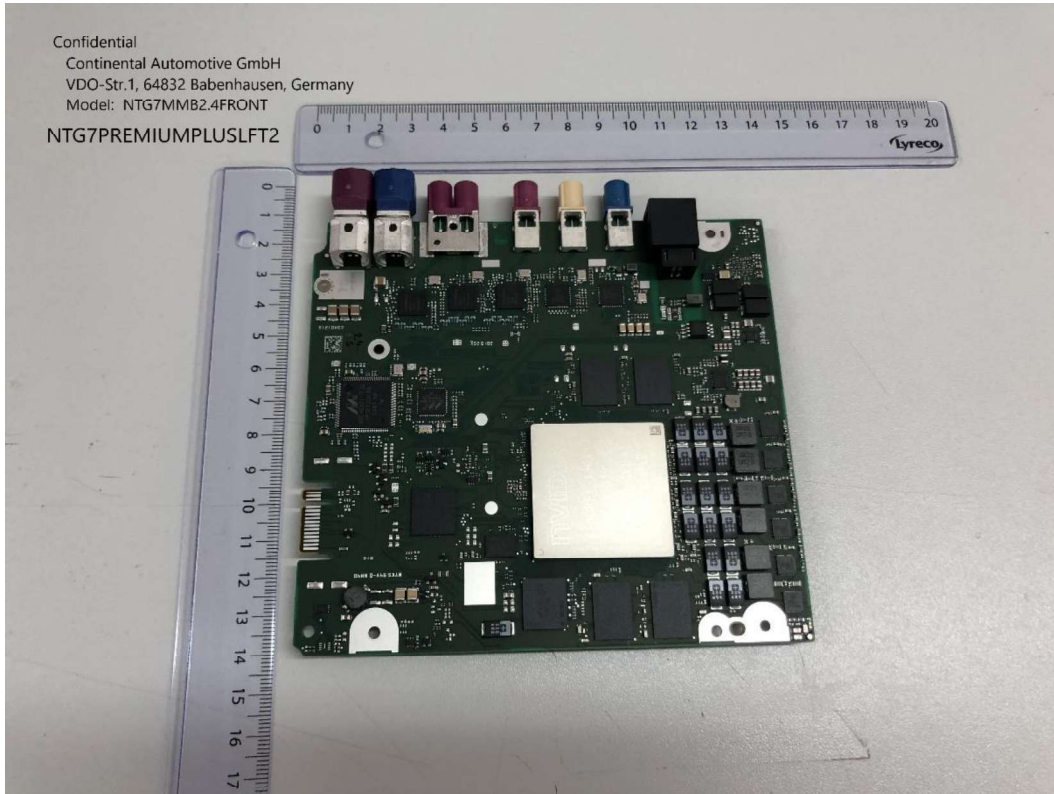

Confidential

Continental Automotive GmbH
VDO-Str.1, 64832 Babenhausen,
Model: NTG7CSB4.2BACK
NTG7PREMIUMPLUSLFT2

Country specific board 4.2 radio frequency with shield

Country specific board 4.2 radio frequency with frame

Country specific board 4.2 radio frequency without shield

Multimedia board 2.4 top view

Multimedia board 2.4 bottom view