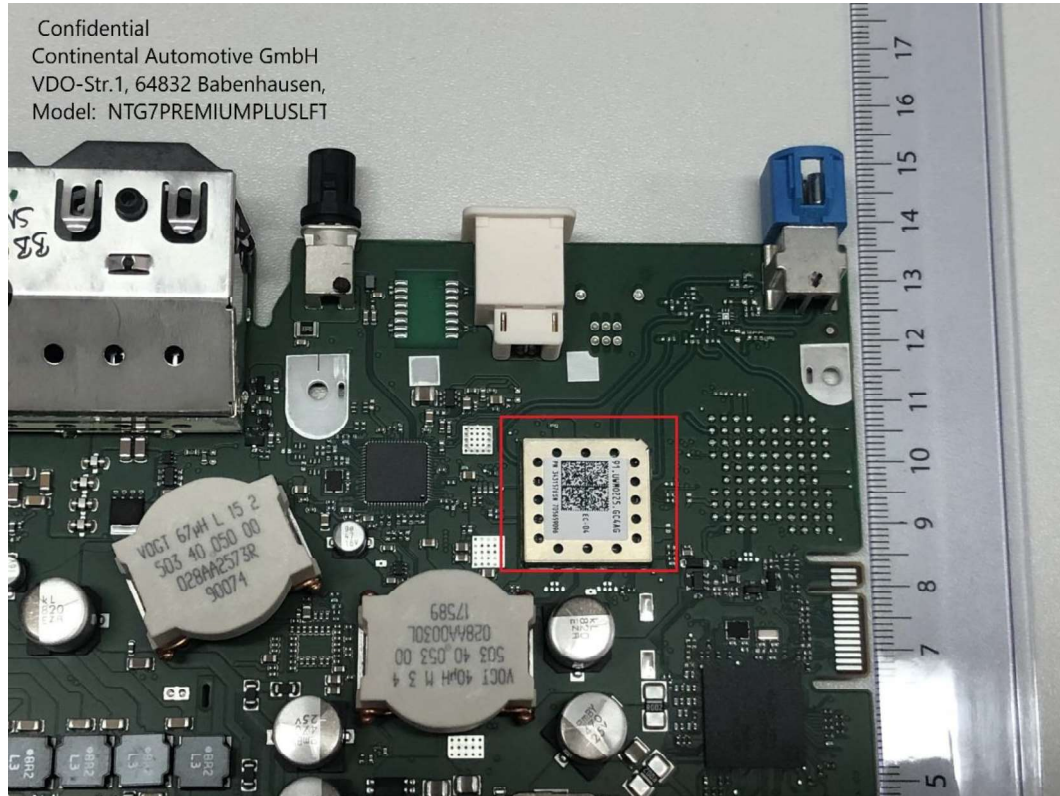

Base board 4 Wifi module with shield

Base board 4 Wifi module without shield

Base board 4 top view

Confidential
Continental Automotive GmbH
VDO-Str.1, 64832 Babenhausen,
Model: NTG7BB4FRONT
NTG7PREMIUMPLUSLFT2

Base board 4 bottom view

Confidential
Continental Automotive GmbH
VDO-Str.1, 64832 Babenhausen,
Model: NTG7BB4BACK
NTG7PREMIUMPLUSLFT2

Country specific board 4.2 top view

Country specific board 4.2 bottom view