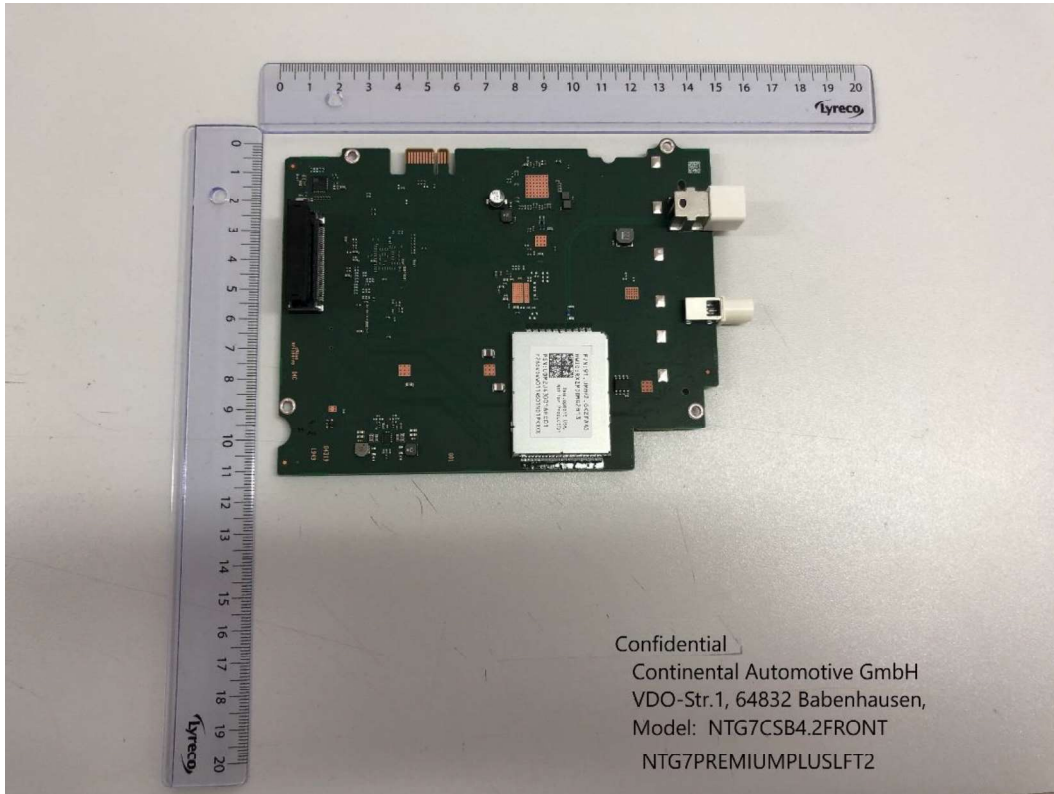

Base board 4 Wifi module with shield

Base board 4 Wifi module without shield

Base board 4 top view

Confidential
Continental Automotive GmbH
VDO-Str.1, 64832 Babenhausen,
Model: NTG7BB4FRONT
NTG7PREMIUMPLUSLFT2

Base board 4 bottom view

Confidential
Continental Automotive GmbH
VDO-Str.1, 64832 Babenhausen,
Model: NTG7BB4BACK
NTG7PREMIUMPLUSLFT2

Country specific board 4.2 top view

Country specific board 4.2 bottom view

Confidential

Continental Automotive GmbH
VDO-Str.1, 64832 Babenhausen,
Model: NTG7CSB4.2BACK
NTG7PREMIUMPLUSLFT2

Country specific board 4.2 radio frequency with shield

Country specific board 4.2 radio frequency with frame