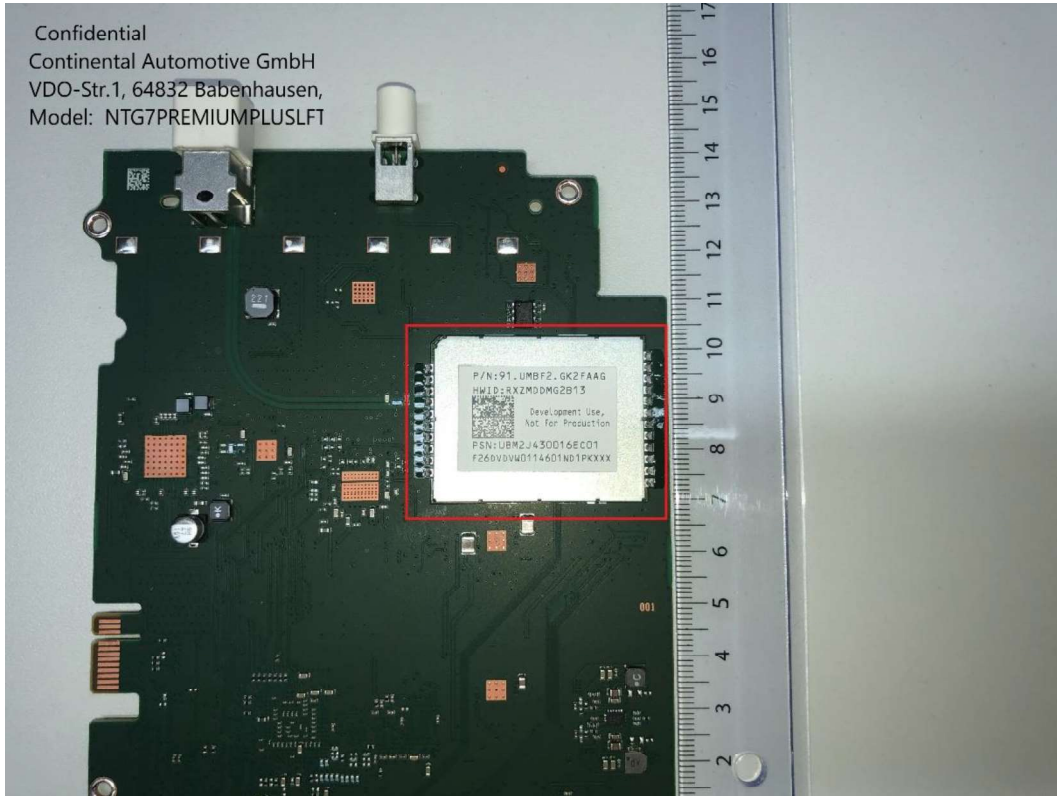

Country specific board 4.2 radio frequency with shield