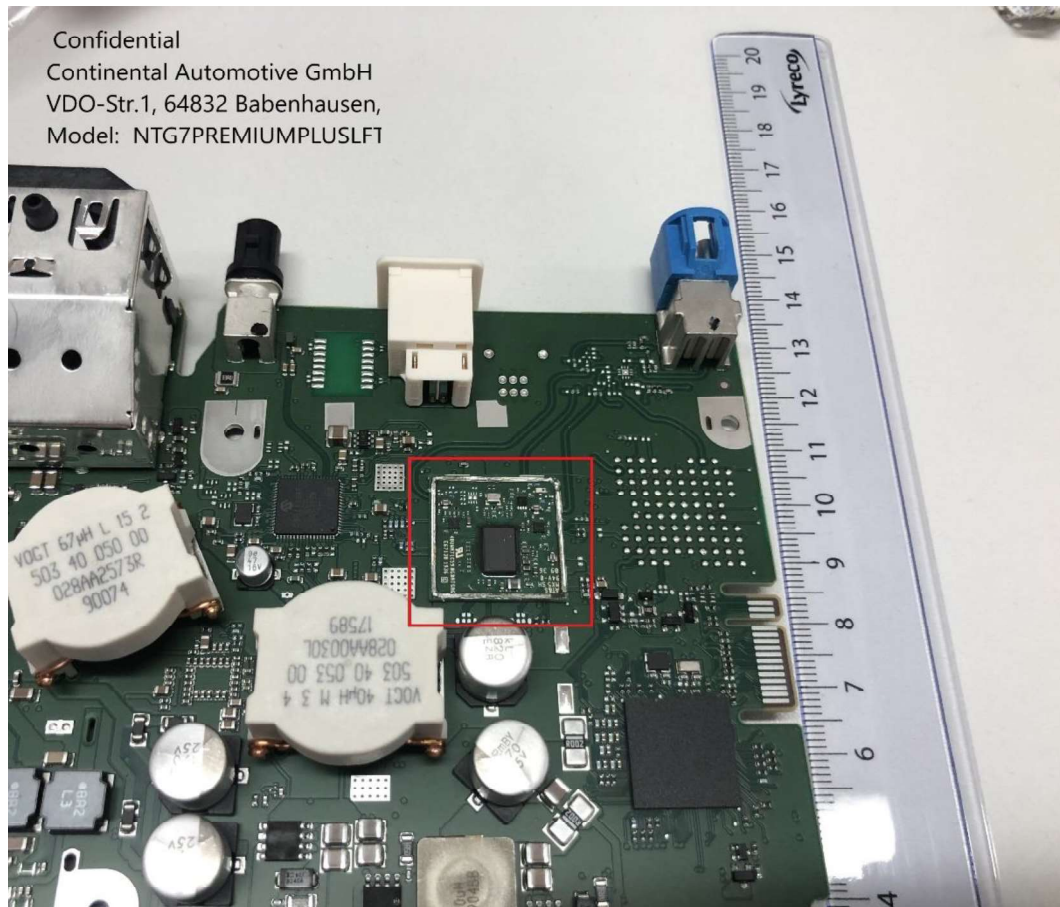

Base board 4 Wifi module with shield

Base board 4 Wifi module without shield

Base board 4 top view

Confidential
Continental Automotive GmbH
VDO-Str.1, 64832 Babenhausen,
Model: NTG7BB4FRONT
NTG7PREMIUMPLUSLFT2

Base board 4 bottom view

Confidential
Continental Automotive GmbH
VDO-Str.1, 64832 Babenhausen,
Model: NTG7BB4BACK
NTG7PREMIUMPLUSLFT2

Country specific board 4.2 top view

Country specific board 4.2 bottom view