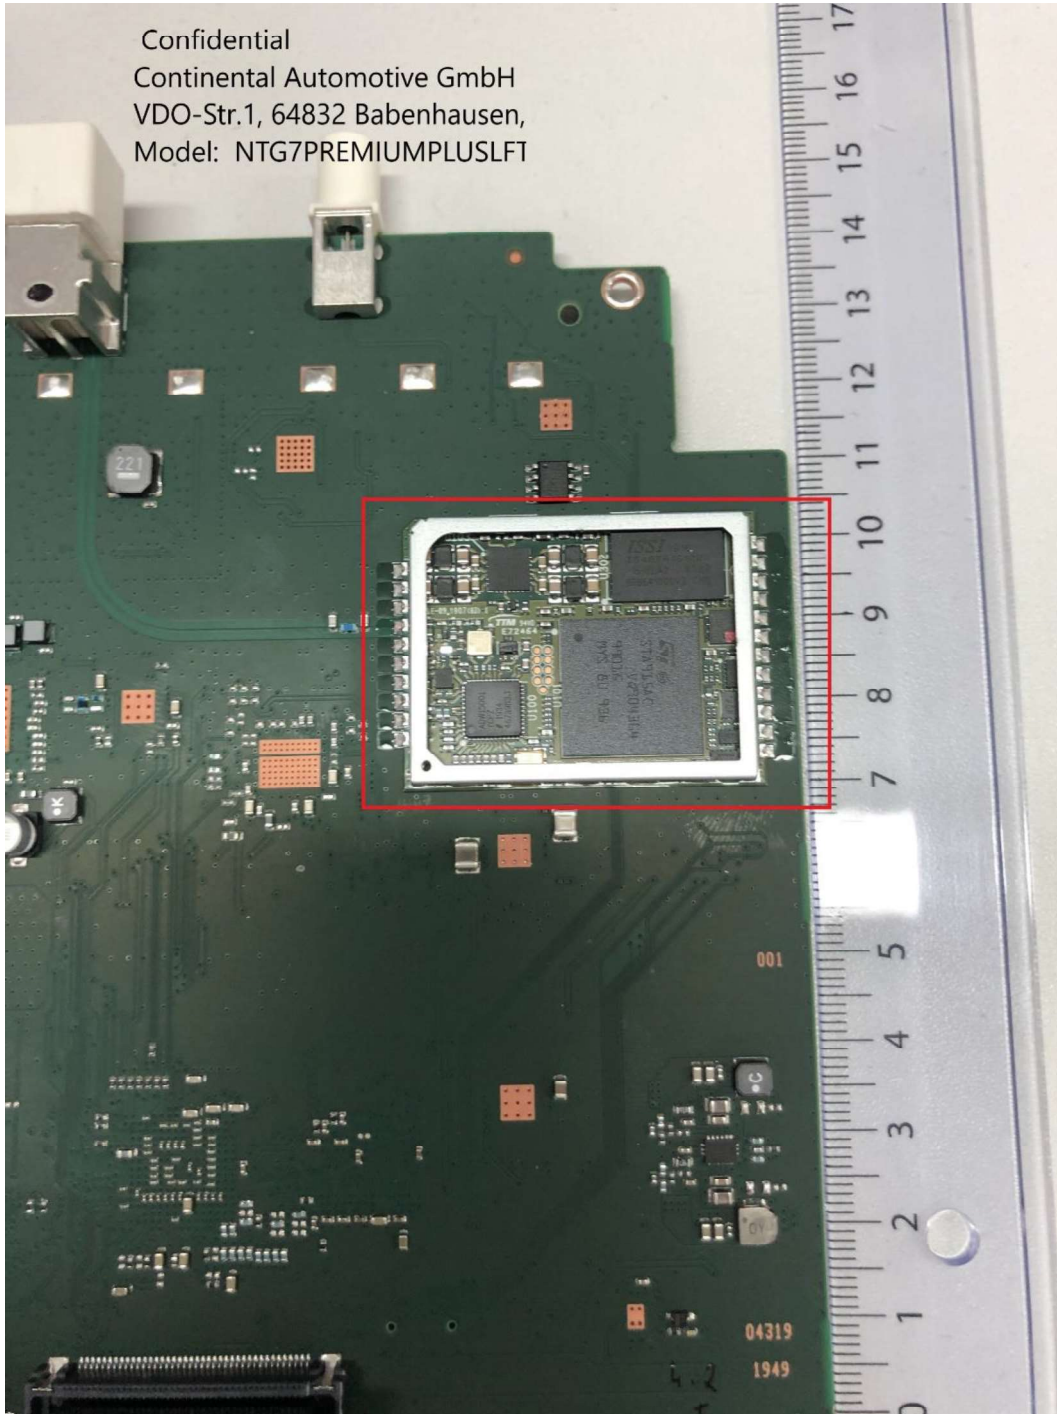

Confidential

Continental Automotive GmbH
VDO-Str.1, 64832 Babenhausen,
Model: NTG7CSB4.2BACK
NTG7PREMIUMPLUSLFT2

Country specific board 4.2 radio frequency with shield

Country specific board 4.2 radio frequency with frame

Country specific board 4.2 radio frequency without shield

Multimedia board 2.4 top view

Multimedia board 2.4 bottom view