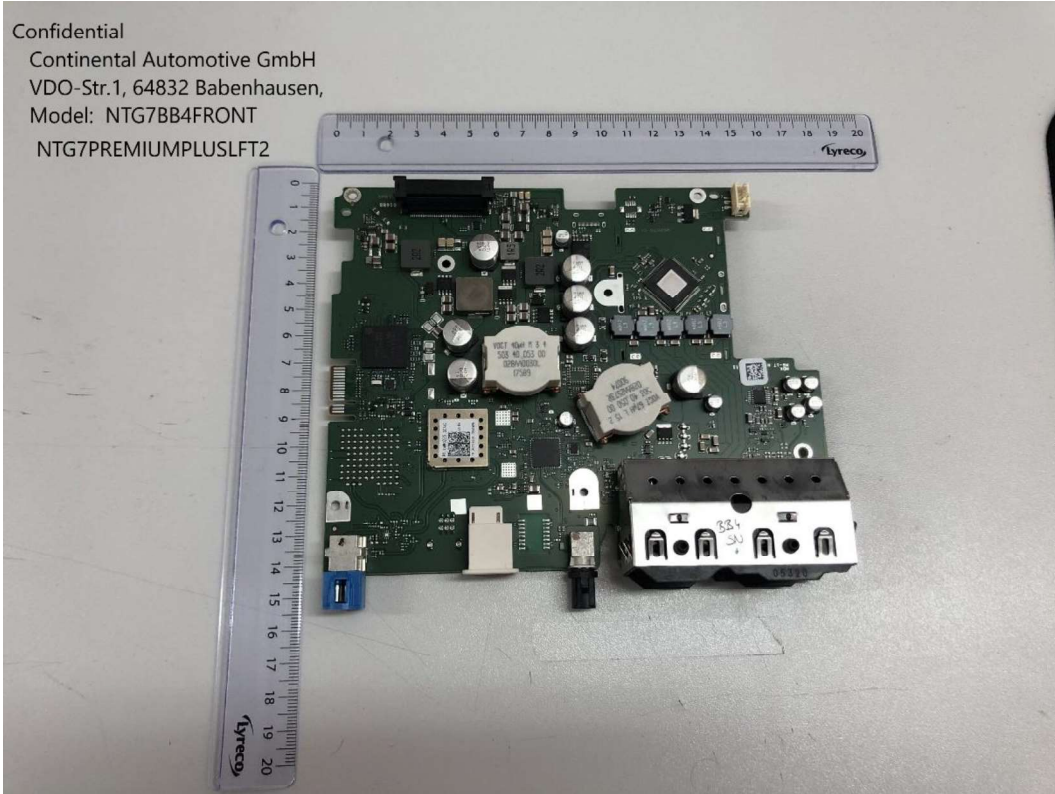

Base board 4 Wifi module with shield

Base board 4 Wifi module without shield

Base board 4 top view

Confidential
Continental Automotive GmbH
VDO-Str.1, 64832 Babenhausen,
Model: NTG7BB4FRONT
NTG7PREMIUMPLUSLFT2

Base board 4 bottom view

Confidential
Continental Automotive GmbH
VDO-Str.1, 64832 Babenhausen,
Model: NTG7BB4BACK
NTG7PREMIUMPLUSLFT2

Country specific board 4.2 top view

Country specific board 4.2 bottom view

Confidential

Continental Automotive GmbH
VDO-Str.1, 64832 Babenhausen,
Model: NTG7CSB4.2BACK
NTG7PREMIUMPLUSLFT2

Country specific board 4.2 radio frequency with shield

Country specific board 4.2 radio frequency with frame