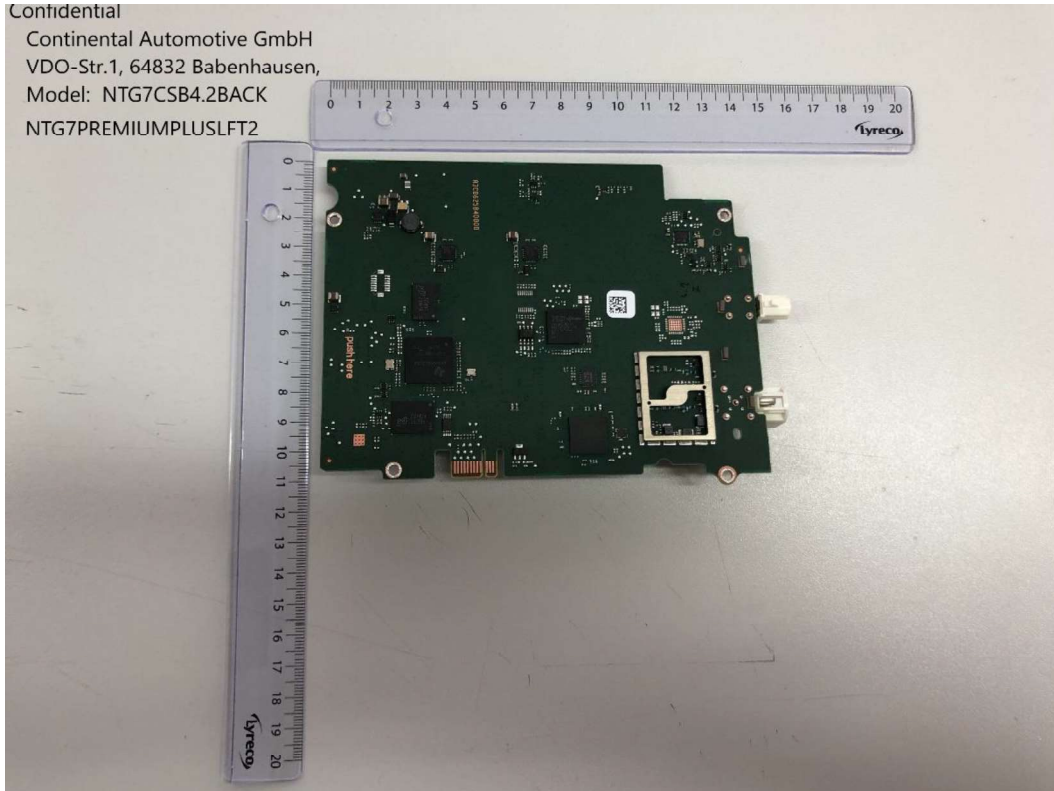

Base board 4 Wifi module with shield

Base board 4 Wifi module without shield

Base board 4 top view

Confidential
Continental Automotive GmbH
VDO-Str.1, 64832 Babenhausen,
Model: NTG7BB4FRONT
NTG7PREMIUMPLUSLFT2

Base board 4 bottom view

Confidential
Continental Automotive GmbH
VDO-Str.1, 64832 Babenhausen,
Model: NTG7BB4BACK
NTG7PREMIUMPLUSLFT2

Country specific board 4.2 top view

Country specific board 4.2 bottom view

Confidential

Continental Automotive GmbH
VDO-Str.1, 64832 Babenhausen,
Model: NTG7CSB4.2BACK
NTG7PREMIUMPLUSLFT2

Country specific board 4.2 radio frequency with shield

Country specific board 4.2 radio frequency with frame