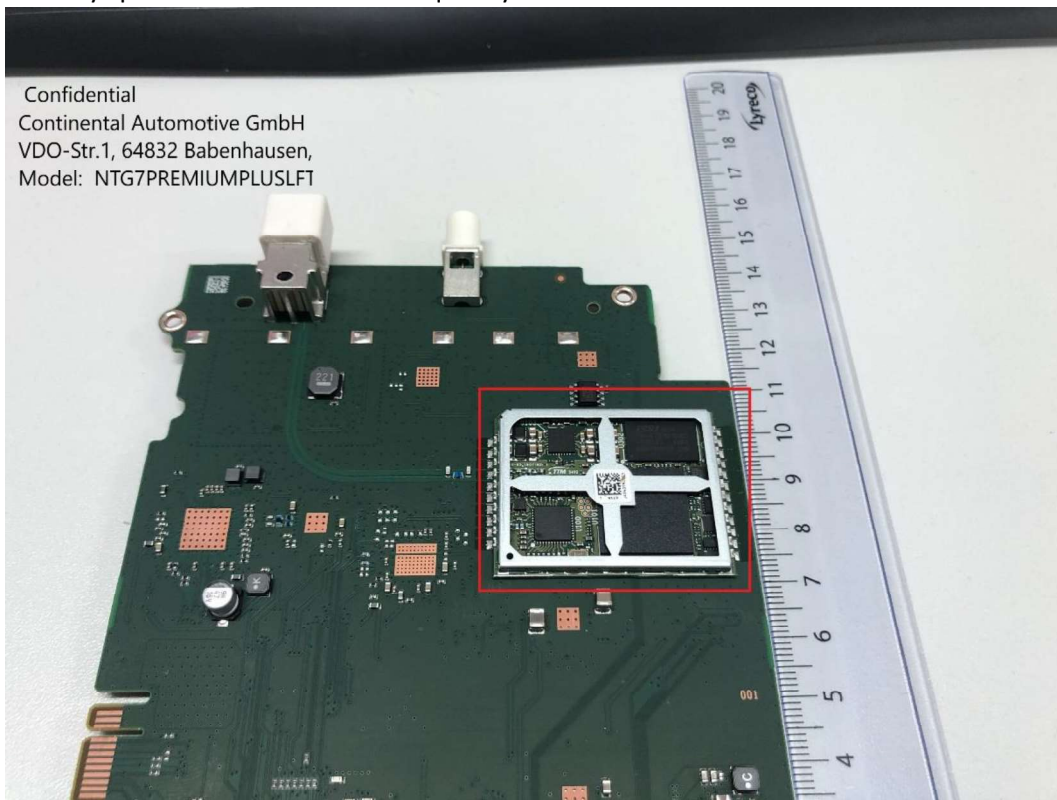

Confidential

Continental Automotive GmbH
VDO-Str.1, 64832 Babenhausen,
Model: NTG7CSB4.2BACK
NTG7PREMIUMPLUSLFT2

Country specific board 4.2 radio frequency with shield

Country specific board 4.2 radio frequency with frame

Country specific board 4.2 radio frequency without shield

Multimedia board 2.4 top view

Multimedia board 2.4 bottom view