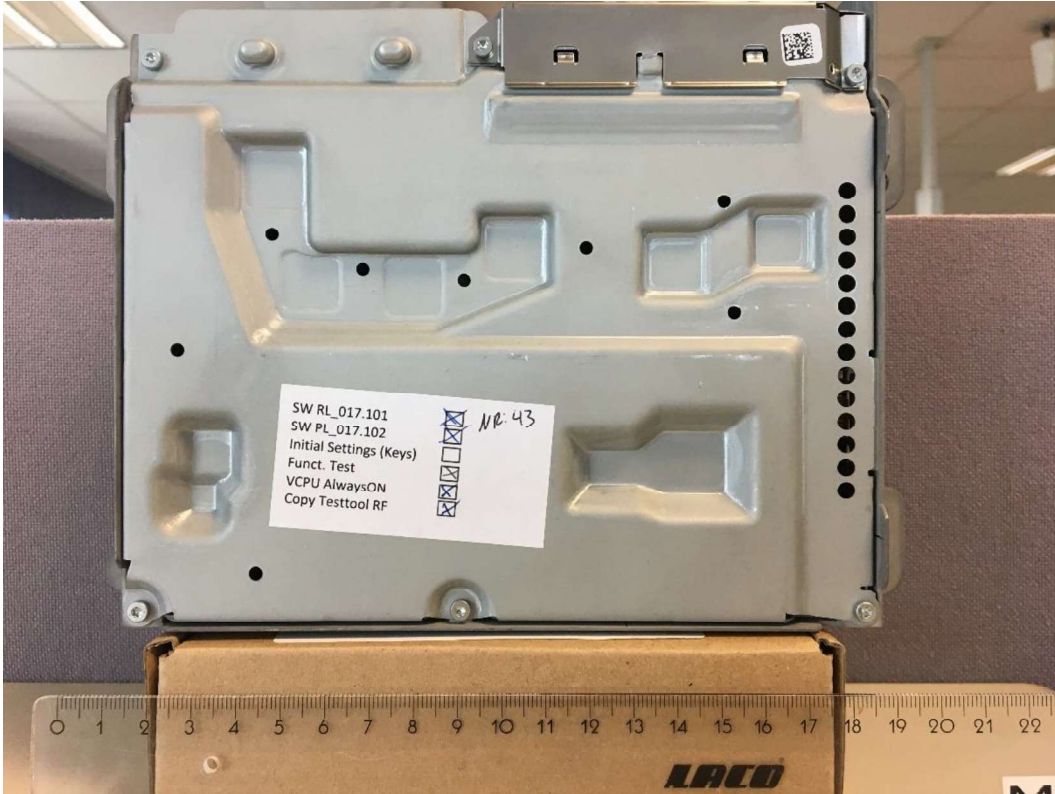

Model: NTG7 PREMIUMPLUS LFT2

M620 – USA

Front view

Back view

Top view

Bottom view