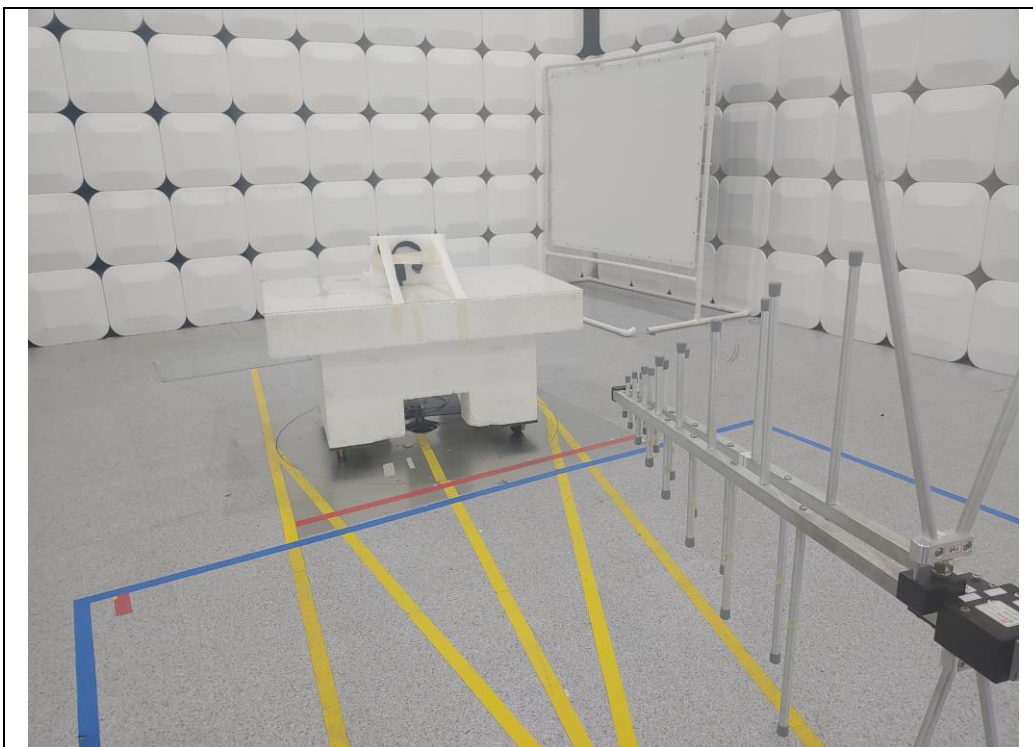

Test Setup Photos

Test Setup Photos

Radiated Emission_9 kHz ~ 30 MHz

Test distance : 3 m, height of table : 0.8 m

Radiated Emission_30 MHz ~ 1 GHz

Test distance : 3 m, height of table : 0.8 m

Test Setup Photos

Radiated Emission_1 GHz ~ 10 GHz

Test distance : 1 m, height of table : 1.5 m

Conducted Emission_FRONT

Test Setup Photos

Conducted Emission_REAR