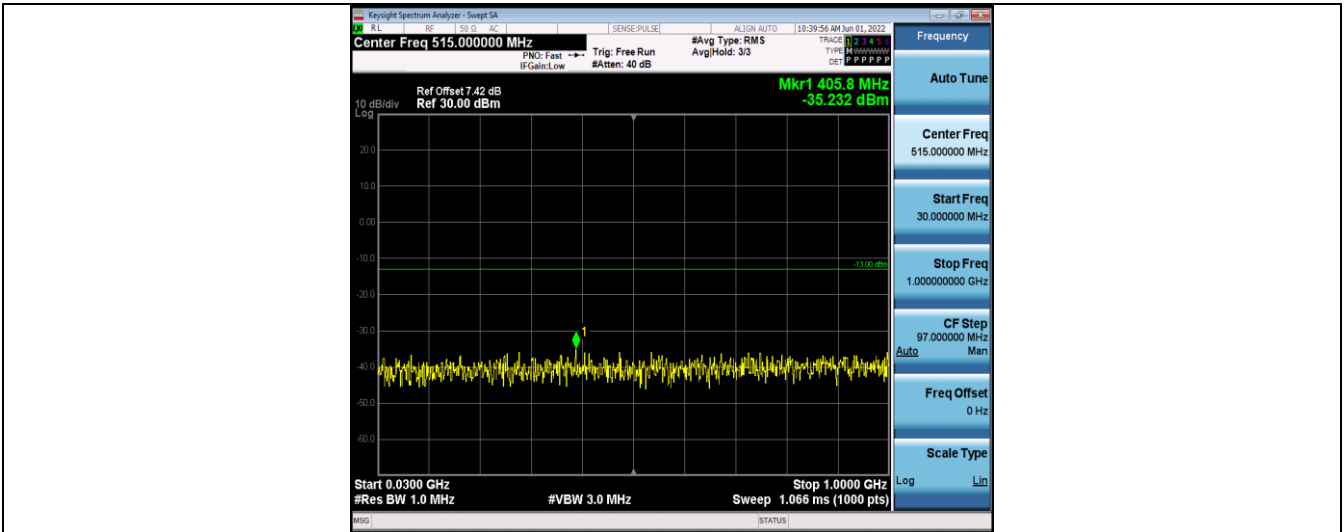

Band66-15MHz-16QAM-132322-75RB#0-Range1:30~1000MHz