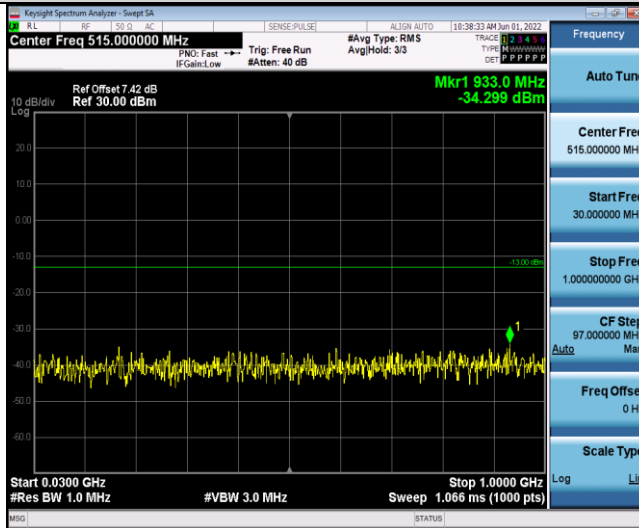

Band66-15MHz-QPSK-132047-75RB#0-Range1:30~1000MHz