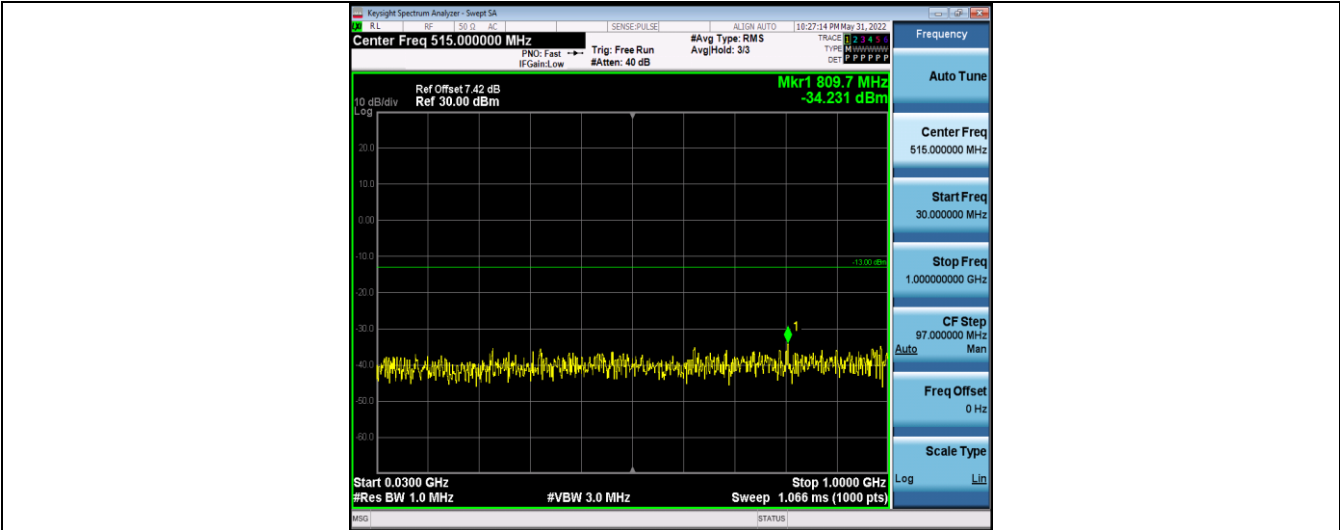

Band66-5MHz-16QAM-132322-25RB#0-Range1:30~1000MHz