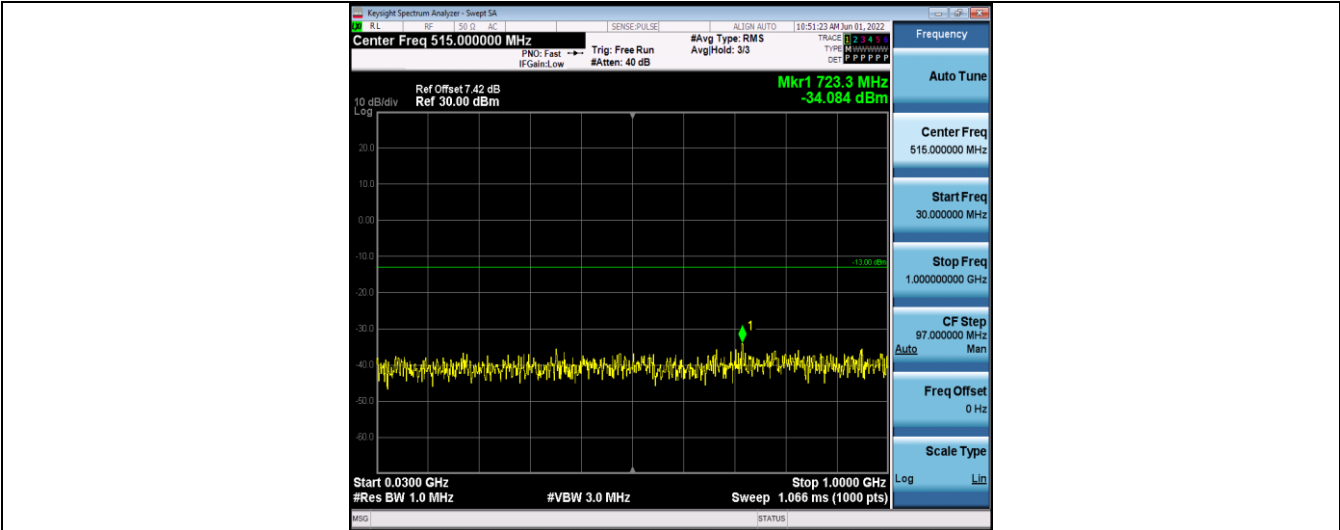

Band66-20MHz-QPSK-132322-100RB#0-Range1:30~1000MHz