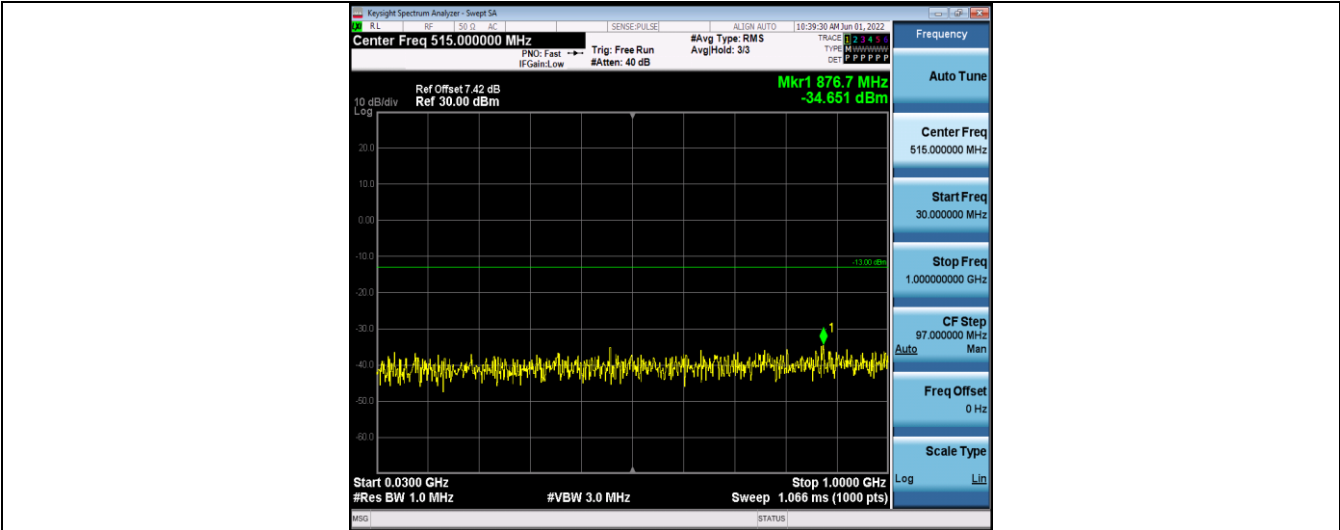

Band66-15MHz-QPSK-132322-75RB#0-Range1:30~1000MHz