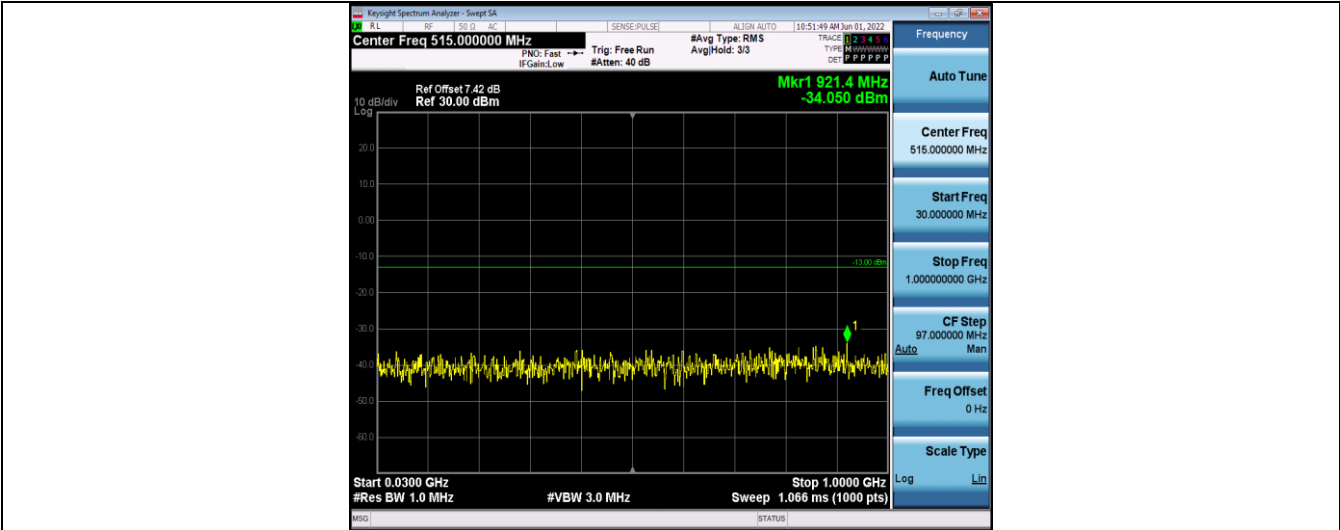

Band66-20MHz-16QAM-132322-100RB#0-Range1:30~1000MHz