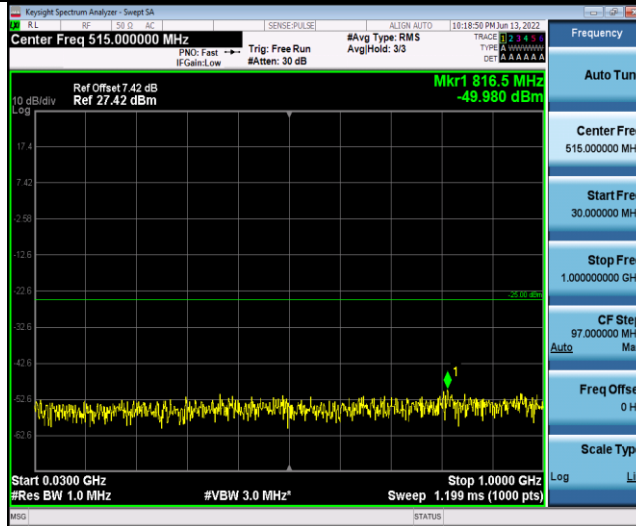

Band41-15MHz-QPSK-40620-75RB#0-Range1:30~1000MHz