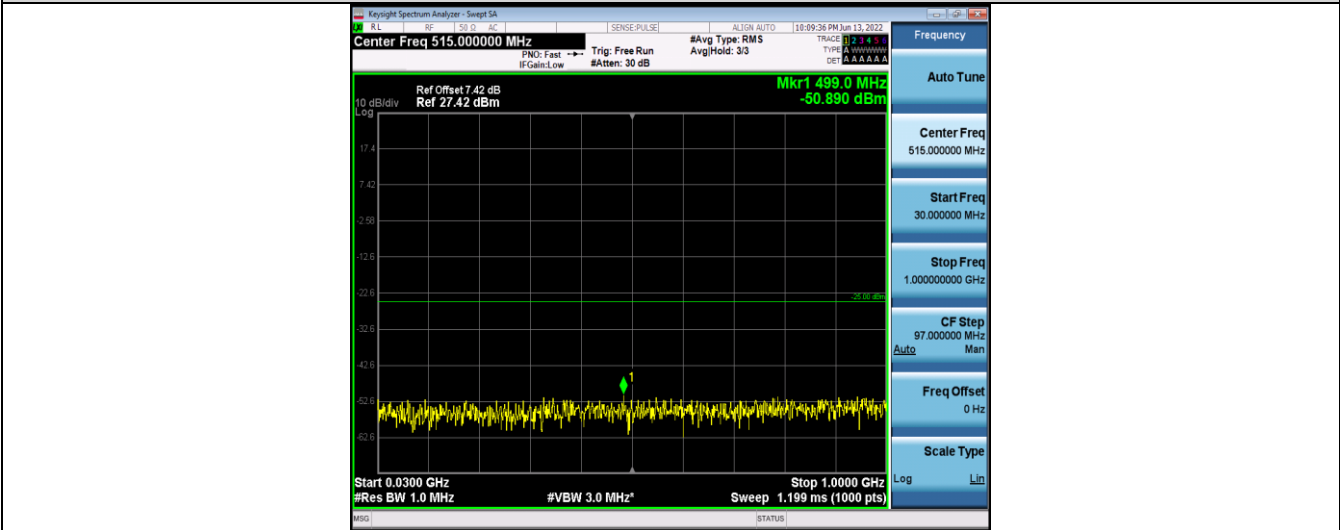

Band41-5MHz-16QAM-39675-25RB#0-Range1:30~1000MHz