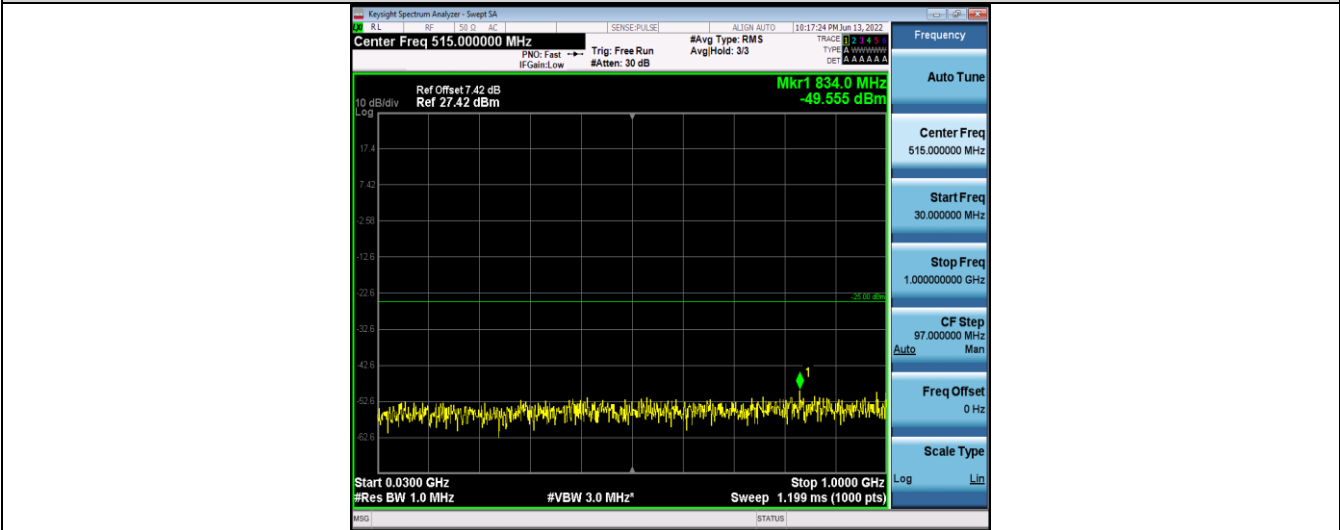

Band41-15MHz-QPSK-39725-75RB#0-Range1:30~1000MHz