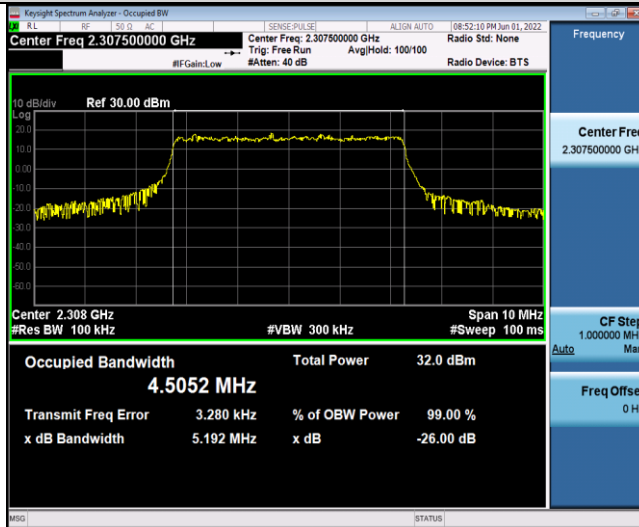

Test Graphs

Band40-5MHz-QPSK-38725-25RB#0