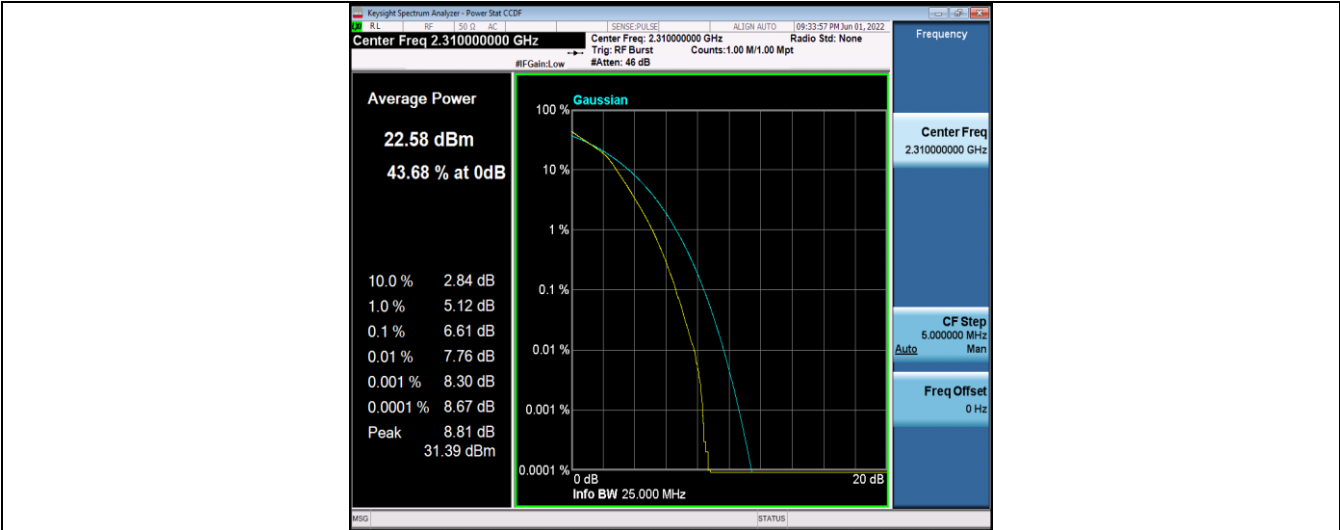

Band40-10MHz-16QAM-38750-50RB#0

Band40-10MHz-16QAM-39200-50RB#0

Appendix C: 26dB Bandwidth and Occupied Bandwidth

Test Result

Band	Bandwidth	Modulation	Channel	RB Configuration	Occupied Bandwidth (MHz)	26dB Bandwidth (MHz)	Verdict
Band40	5MHz	QPSK	38725	25RB#0	4.5052	5.192	PASS
Band40	5MHz	QPSK	38750	25RB#0	4.5048	5.076	PASS
Band40	5MHz	QPSK	38775	25RB#0	4.5075	5.358	PASS
Band40	5MHz	QPSK	39175	25RB#0	4.5201	5.193	PASS
Band40	5MHz	QPSK	39200	25RB#0	4.5027	5.166	PASS
Band40	5MHz	QPSK	39225	25RB#0	4.5112	5.177	PASS
Band40	5MHz	16QAM	38725	25RB#0	4.5187	5.120	PASS
Band40	5MHz	16QAM	38750	25RB#0	4.5076	5.320	PASS
Band40	5MHz	16QAM	38775	25RB#0	4.5139	5.194	PASS
Band40	5MHz	16QAM	39175	25RB#0	4.5072	5.355	PASS
Band40	5MHz	16QAM	39200	25RB#0	4.5171	5.712	PASS
Band40	5MHz	16QAM	39225	25RB#0	4.5091	5.392	PASS
Band40	10MHz	QPSK	38750	50RB#0	9.0070	10.77	PASS
Band40	10MHz	QPSK	39200	50RB#0	9.0027	20.00	PASS
Band40	10MHz	16QAM	38750	50RB#0	9.0006	11.27	PASS
Band40	10MHz	16QAM	39200	50RB#0	9.0149	20.00	PASS