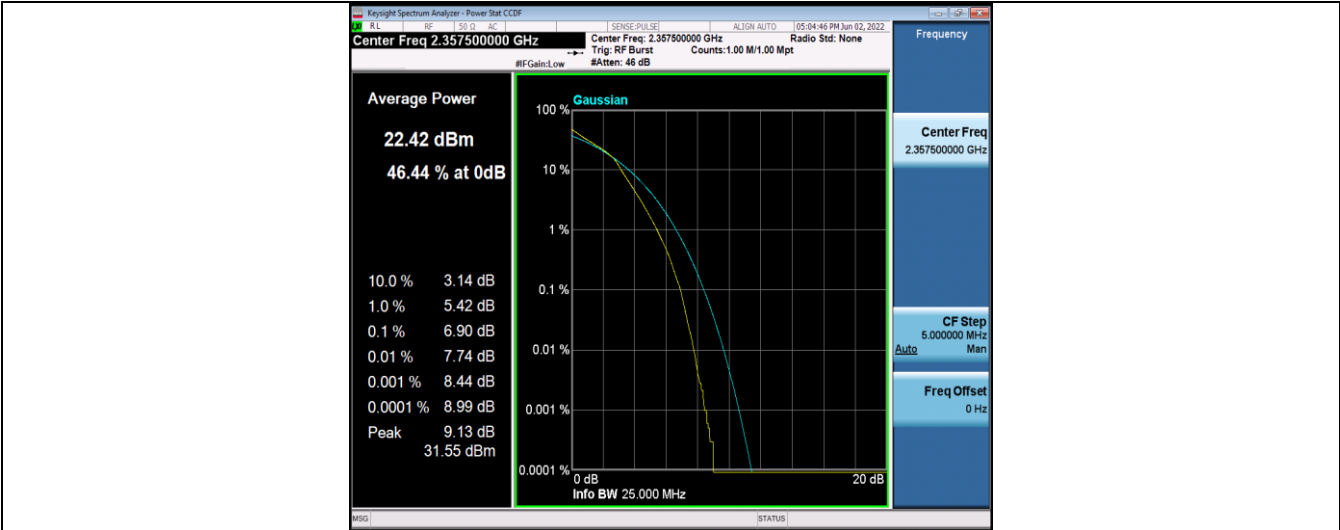

Band40-5MHz-16QAM-39225-25RB#0