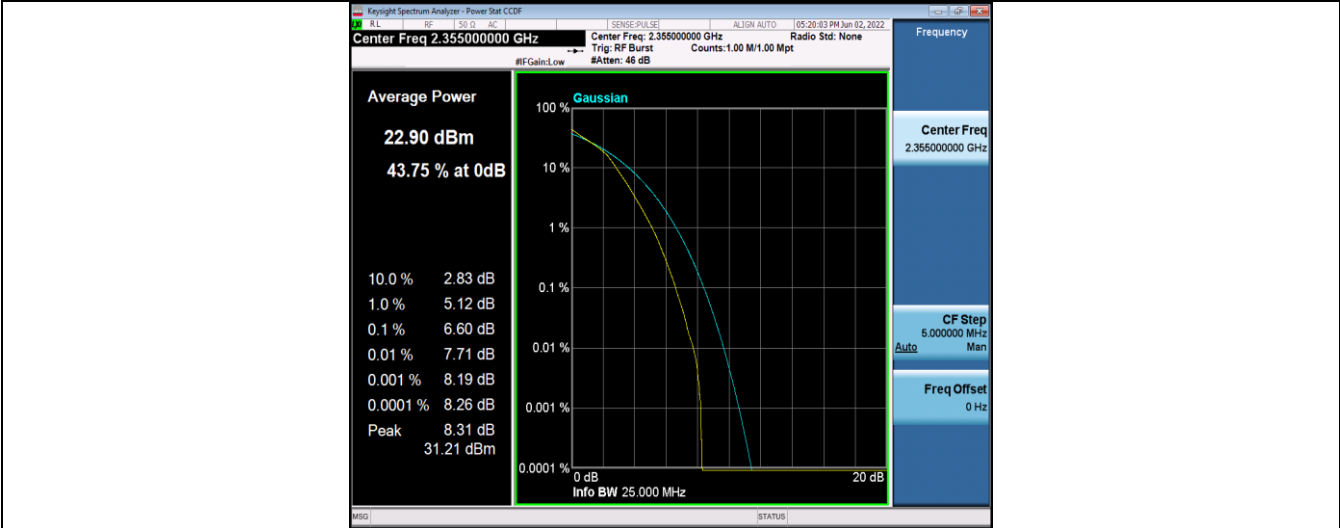

Band40-10MHz-16QAM-38750-50RB#0

Band40-10MHz-16QAM-39200-50RB#0

Appendix C: 26dB Bandwidth and Occupied Bandwidth

Test Result

Band	Bandwidth	Modulation	Channel	RB Configuration	Occupied Bandwidth (MHz)	26dB Bandwidth (MHz)	Verdict
Band40	5MHz	QPSK	38725	25RB#0	4.5052	5.192	PASS
Band40	5MHz	QPSK	38750	25RB#0	4.5048	5.076	PASS
Band40	5MHz	QPSK	38775	25RB#0	4.5075	5.358	PASS
Band40	5MHz	QPSK	39175	25RB#0	4.5201	5.193	PASS
Band40	5MHz	QPSK	39200	25RB#0	4.5027	5.166	PASS
Band40	5MHz	QPSK	39225	25RB#0	4.5112	5.177	PASS
Band40	5MHz	16QAM	38725	25RB#0	4.5187	5.120	PASS
Band40	5MHz	16QAM	38750	25RB#0	4.5076	5.320	PASS
Band40	5MHz	16QAM	38775	25RB#0	4.5139	5.194	PASS
Band40	5MHz	16QAM	39175	25RB#0	4.5072	5.355	PASS
Band40	5MHz	16QAM	39200	25RB#0	4.5171	5.712	PASS
Band40	5MHz	16QAM	39225	25RB#0	4.5091	5.392	PASS
Band40	10MHz	QPSK	38750	50RB#0	9.0070	10.77	PASS
Band40	10MHz	QPSK	39200	50RB#0	9.0027	20.00	PASS
Band40	10MHz	16QAM	38750	50RB#0	9.0006	11.27	PASS
Band40	10MHz	16QAM	39200	50RB#0	9.0149	20.00	PASS