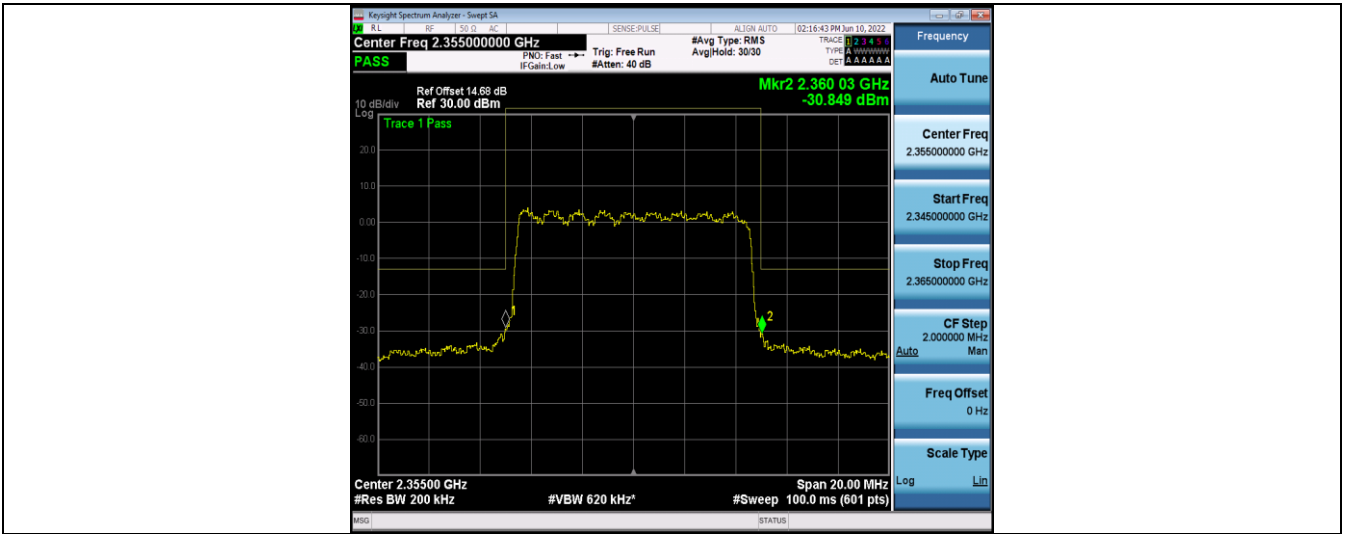

Band40-5MHz-16QAM-39225-25RB#0

Band40-10MHz-QPSK-38750-50RB#0

Band40-10MHz-QPSK-39200-50RB#0

Band40-10MHz-16QAM-38750-50RB#0

Band40-10MHz-16QAM-39200-50RB#0

Appendix E: Conducted Spurious Emission

Test Result