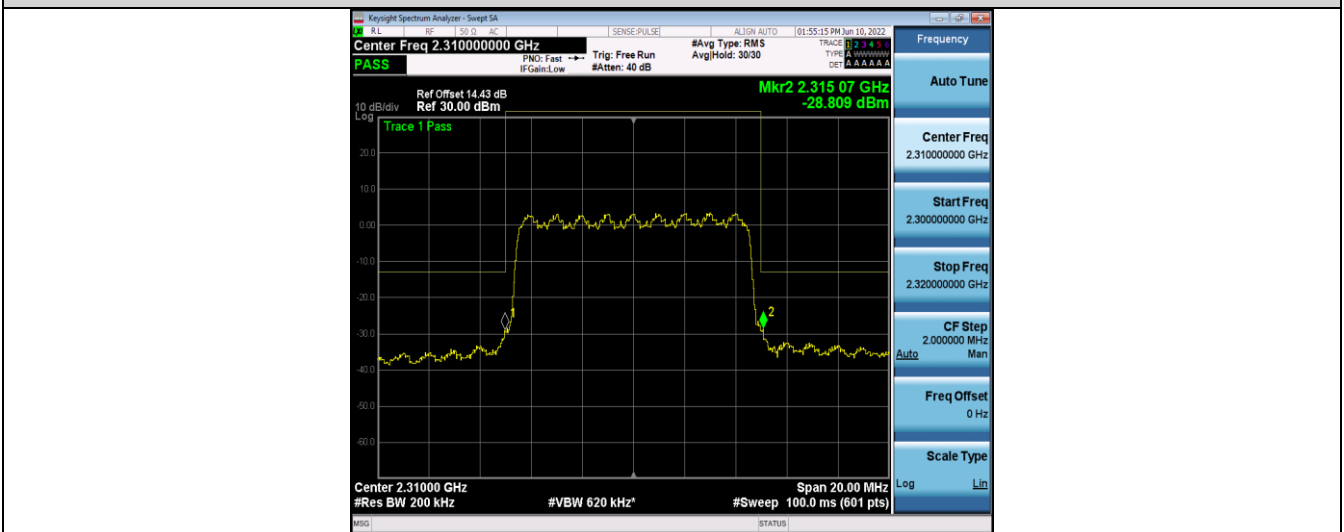

Band40-5MHz-16QAM-39225-25RB#0

Band40-10MHz-QPSK-38750-50RB#0

Band40-10MHz-QPSK-39200-50RB#0

Band40-10MHz-16QAM-38750-50RB#0

Band40-10MHz-16QAM-39200-50RB#0

Appendix E: Conducted Spurious Emission

Test Result