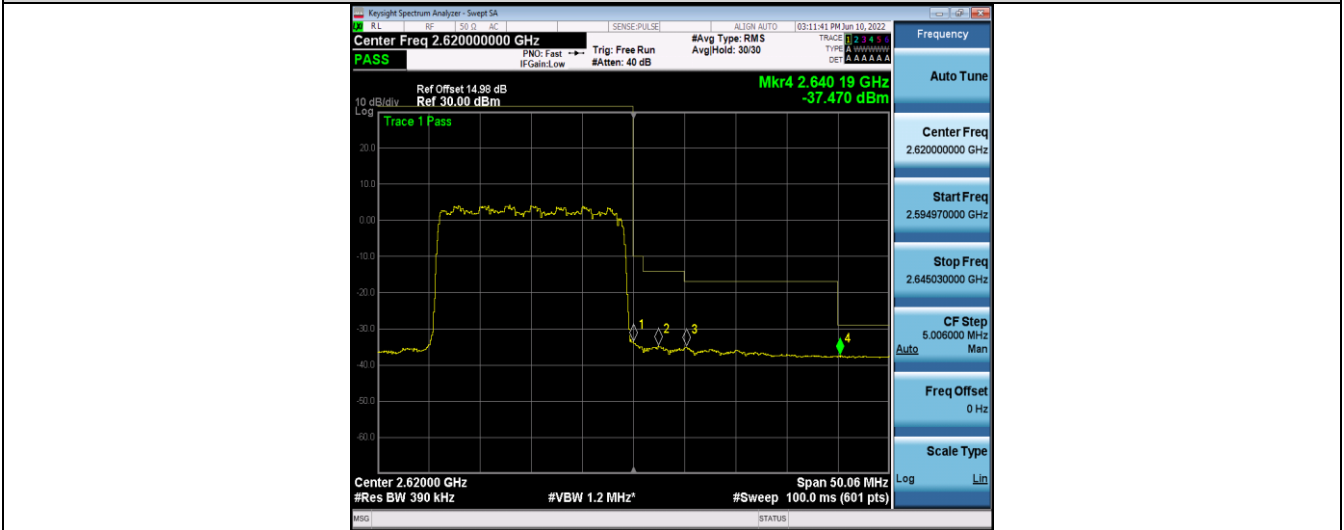

Band38-20MHz-16QAM-38150-100RB#0