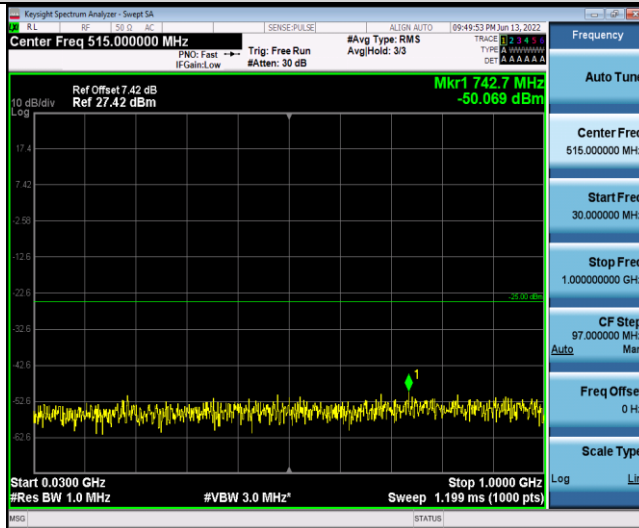

Band38-10MHz-16QAM-38200-50RB#0-Range1:30~1000MHz