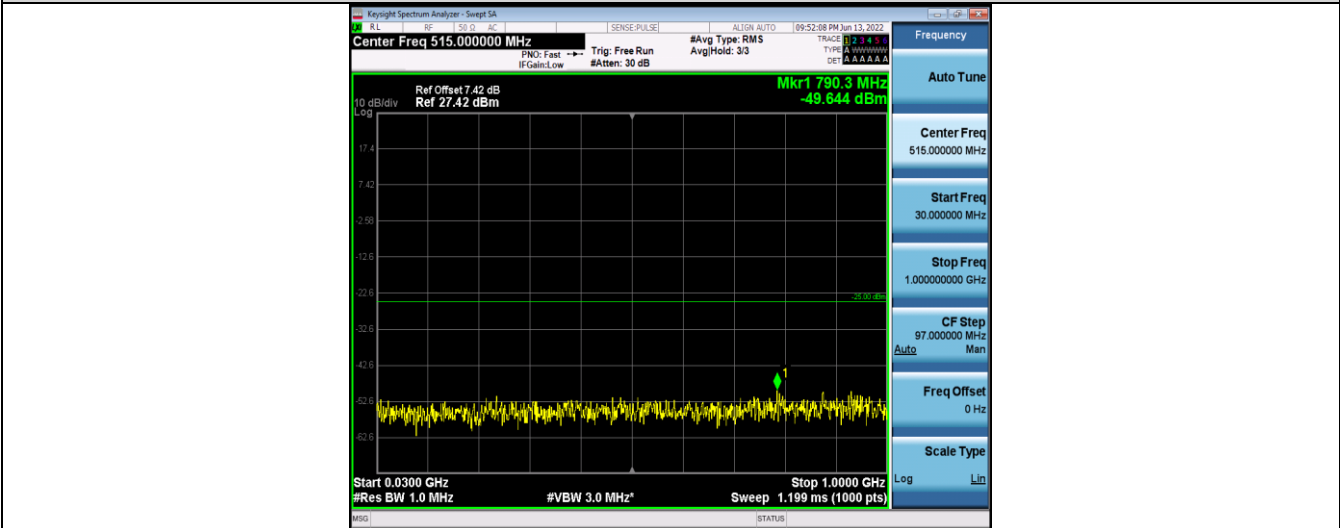

Band38-15MHz-QPSK-38000-75RB#0-Range1:30~1000MHz