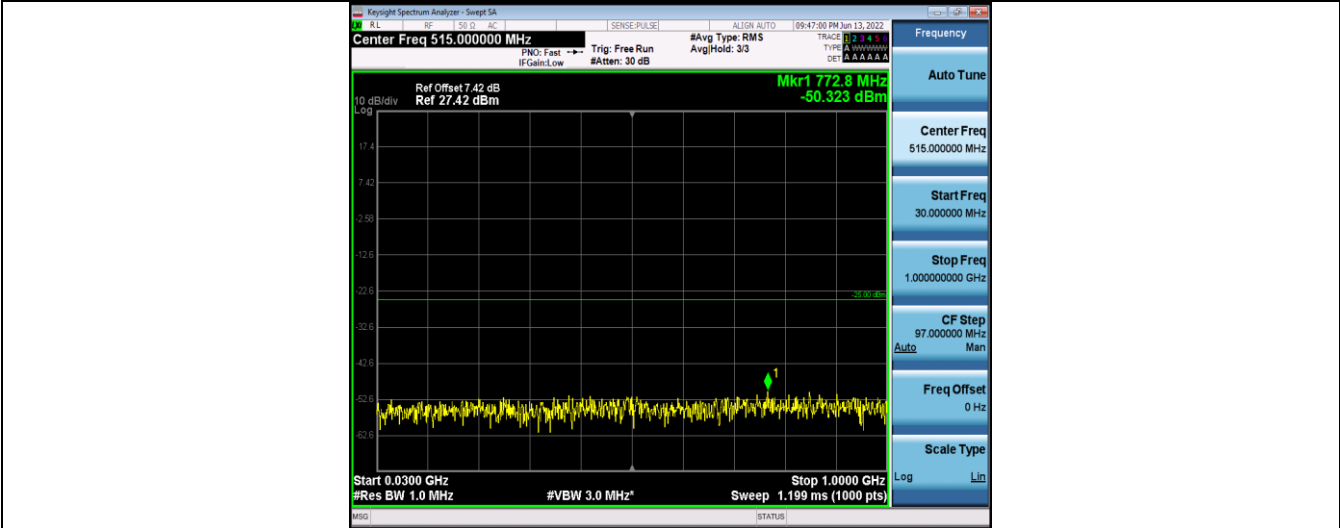

Band38-10MHz-16QAM-37800-50RB#0-Range1:30~1000MHz