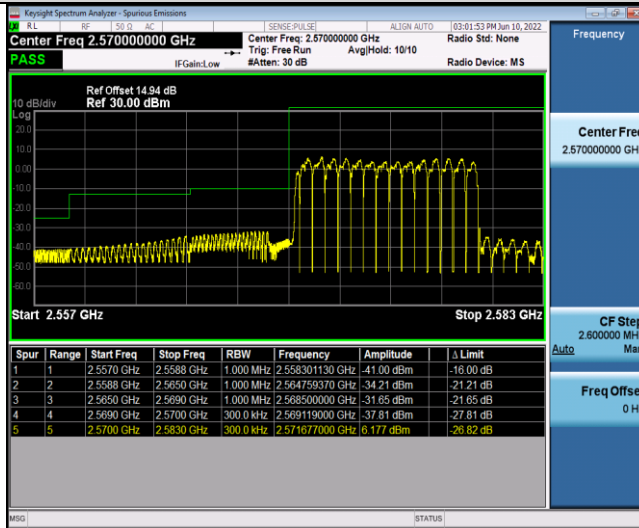

Band38-10MHz-16QAM-37800-50RB#0

Band38-10MHz-16QAM-38200-50RB#0

Band38-15MHz-QPSK-37825-75RB#0

Band38-15MHz-QPSK-38175-75RB#0

Band38-15MHz-16QAM-37825-75RB#0

Band38-15MHz-16QAM-38175-75RB#0

Band38-20MHz-QPSK-37850-100RB#0