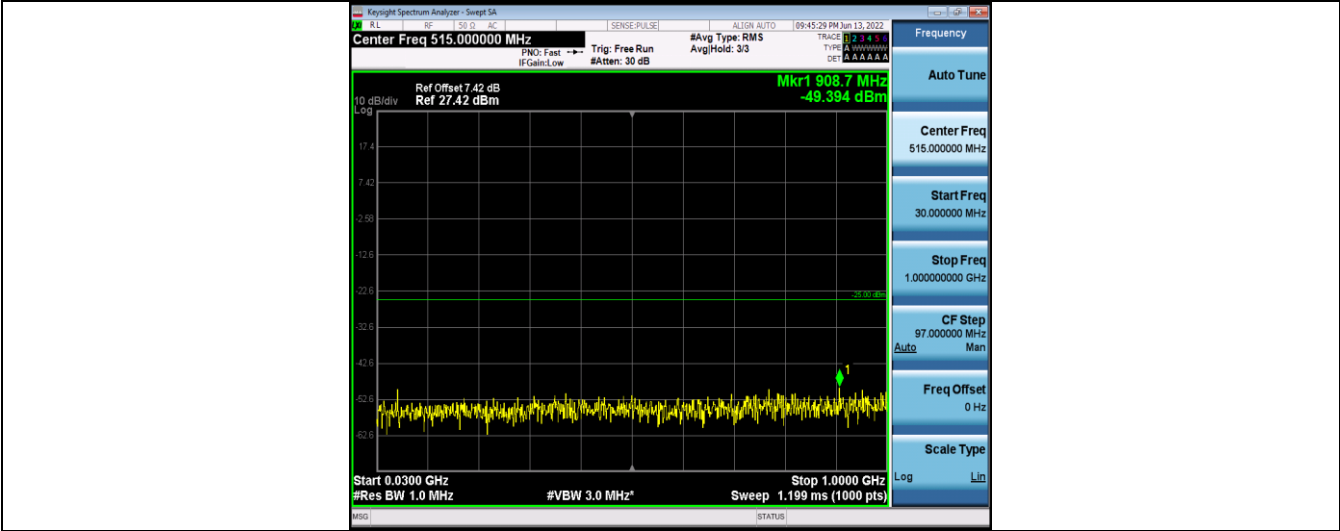

Band38-5MHz-16QAM-38225-15RB#0-Range1:30~1000MHz