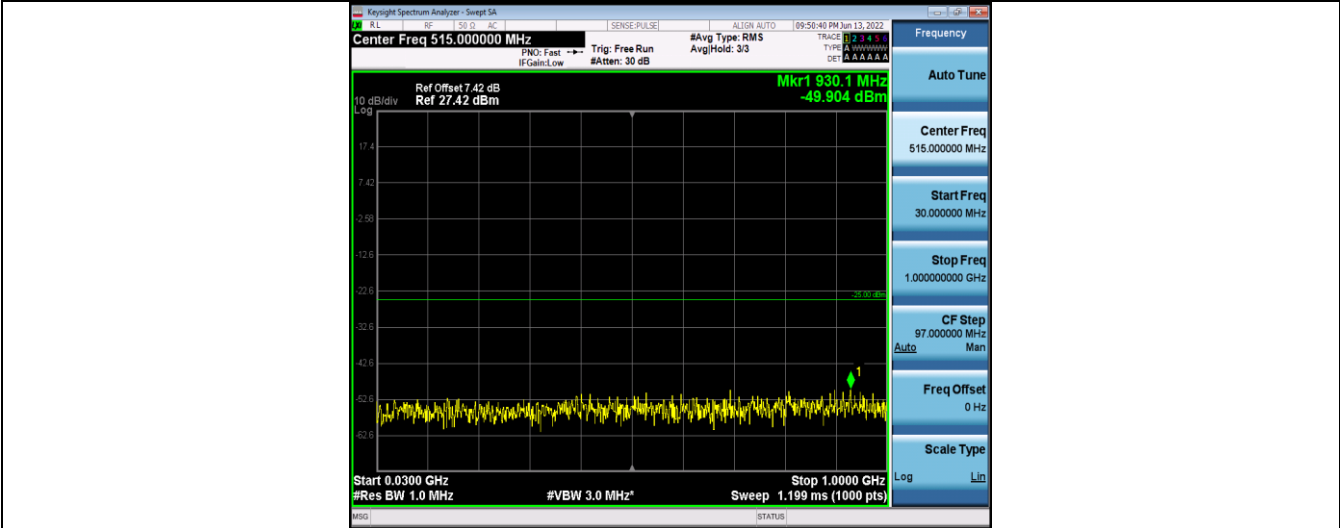

Band38-15MHz-QPSK-37825-75RB#0-Range1:30~1000MHz