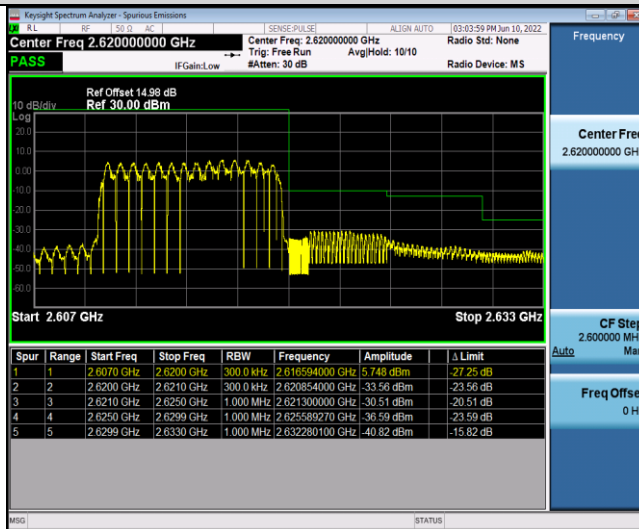

Band38-10MHz-16QAM-37800-50RB#0

Band38-10MHz-16QAM-38200-50RB#0

Band38-15MHz-QPSK-37825-75RB#0

Band38-15MHz-QPSK-38175-75RB#0

Band38-15MHz-16QAM-37825-75RB#0

Band38-15MHz-16QAM-38175-75RB#0

Band38-20MHz-QPSK-37850-100RB#0