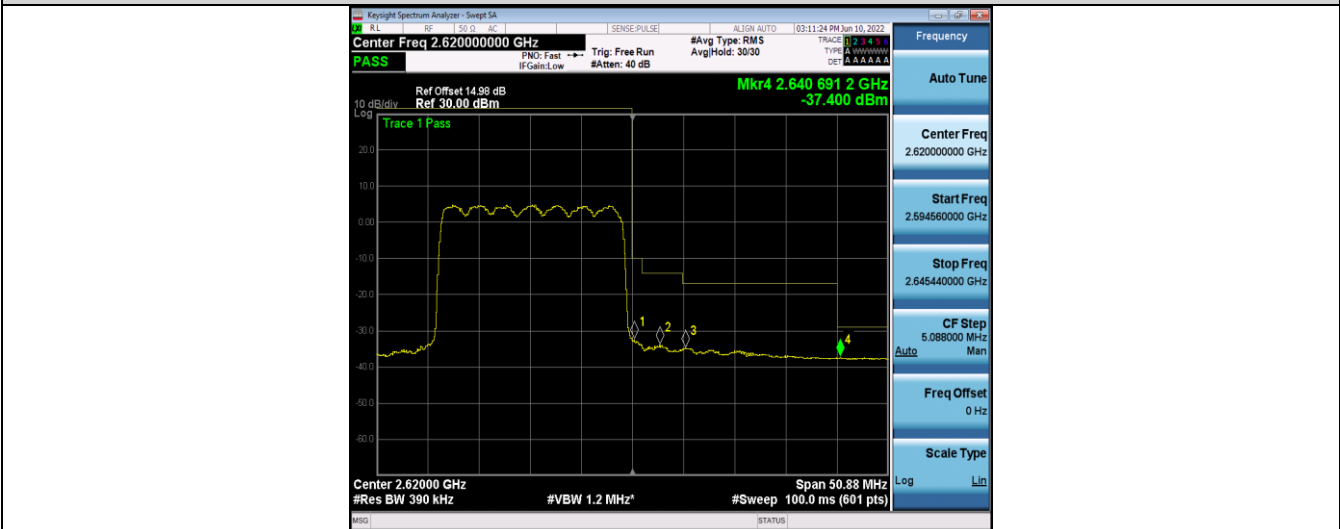

Band38-20MHz-QPSK-38150-100RB#0