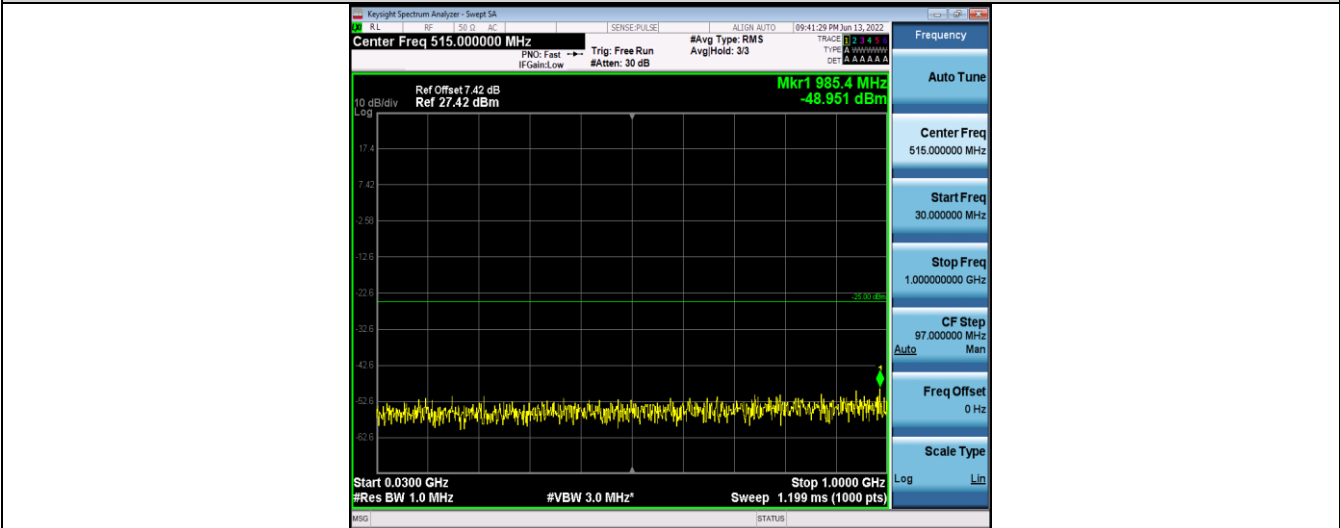

Band38-5MHz-16QAM-37775-15RB#0-Range1:30~1000MHz