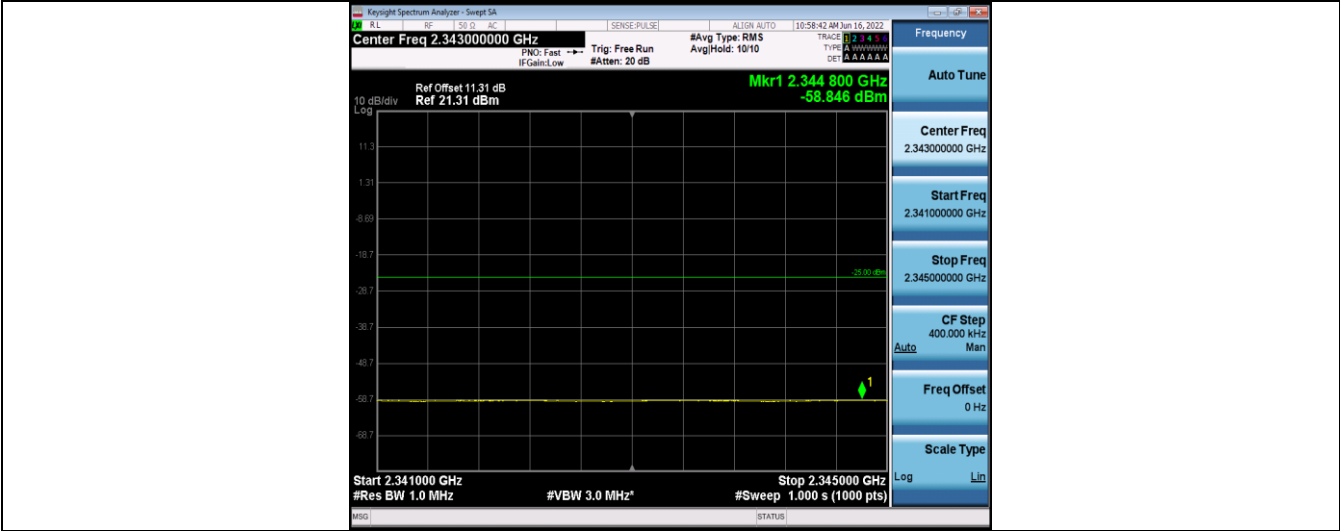

Band30-10MHz-16QAM-27710-50RB#0-Range7:2320~2324MHz

Band30-10MHz-16QAM-27710-50RB#0-Range8:2324~2328MHz

Band30-10MHz-16QAM-27710-50RB#0-Range9:2328~2337MHz

Band30-10MHz-16QAM-27710-50RB#0-Range10:2337~2341MHz

Band30-10MHz-16QAM-27710-50RB#0-Range11:2341~2345MHz

Band30-10MHz-16QAM-27710-50RB#0-Range12:2360~2365MHz

Band30-10MHz-16QAM-27710-50RB#0-Range13:2365~6000MHz

Band30-10MHz-16QAM-27710-50RB#0-Range14:6000~26500MHz