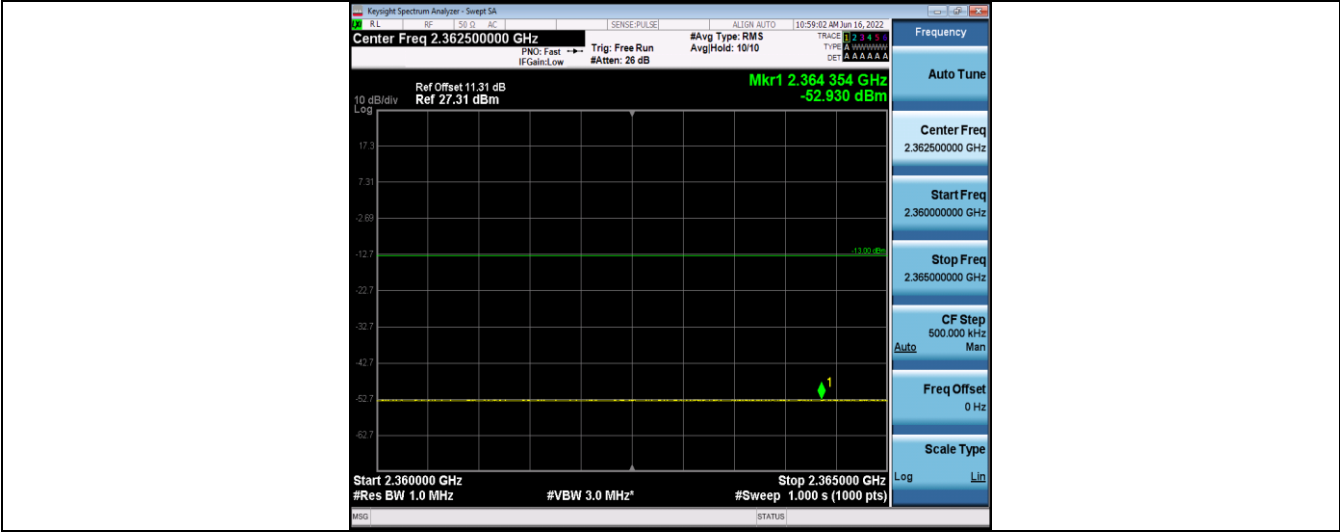

Band30-10MHz-16QAM-27710-50RB#0-Range7:2320~2324MHz

Band30-10MHz-16QAM-27710-50RB#0-Range8:2324~2328MHz

Band30-10MHz-16QAM-27710-50RB#0-Range9:2328~2337MHz

Band30-10MHz-16QAM-27710-50RB#0-Range10:2337~2341MHz

Band30-10MHz-16QAM-27710-50RB#0-Range11:2341~2345MHz

Band30-10MHz-16QAM-27710-50RB#0-Range12:2360~2365MHz

Band30-10MHz-16QAM-27710-50RB#0-Range13:2365~6000MHz

Band30-10MHz-16QAM-27710-50RB#0-Range14:6000~26500MHz