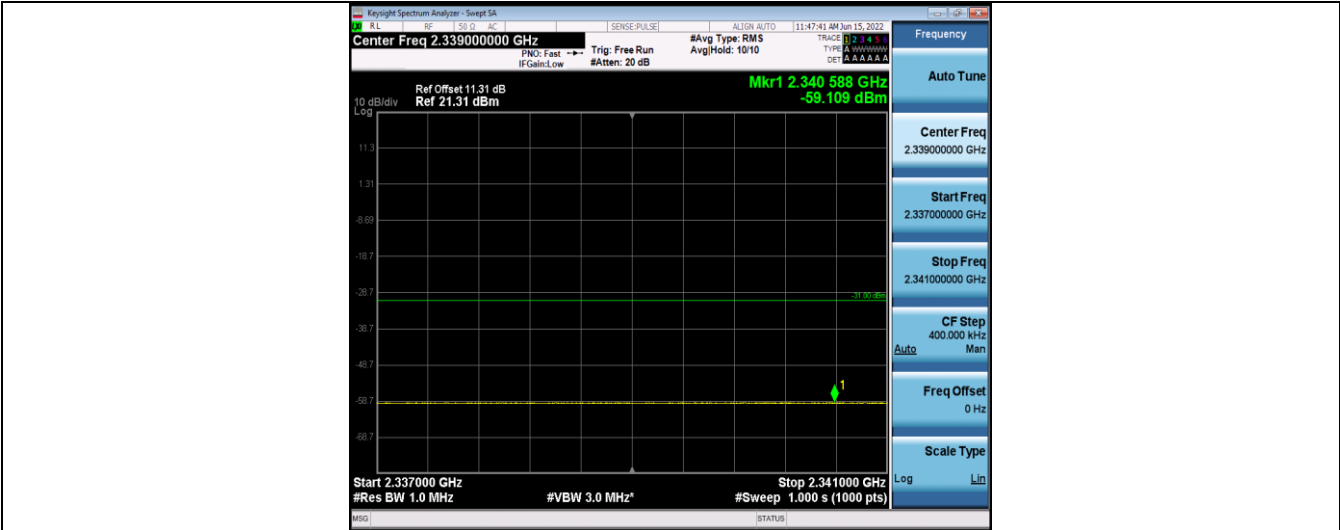

Band30-5MHz-16QAM-27710-25RB#0-Range7:2320~2324MHz

Band30-5MHz-16QAM-27710-25RB#0-Range8:2324~2328MHz

Band30-5MHz-16QAM-27710-25RB#0-Range9:2328~2337MHz

Band30-5MHz-16QAM-27710-25RB#0-Range10:2337~2341MHz