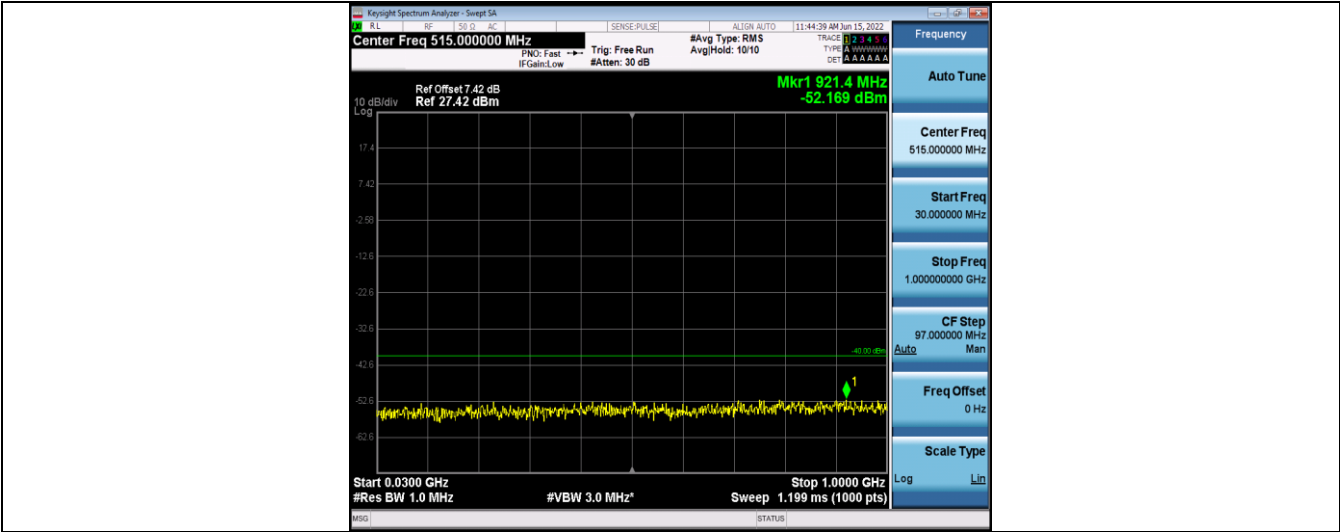

Band30-5MHz-16QAM-27710-25RB#0-Range1:30~1000MHz

Band30-5MHz-16QAM-27710-25RB#0-Range2:1000~2288MHz