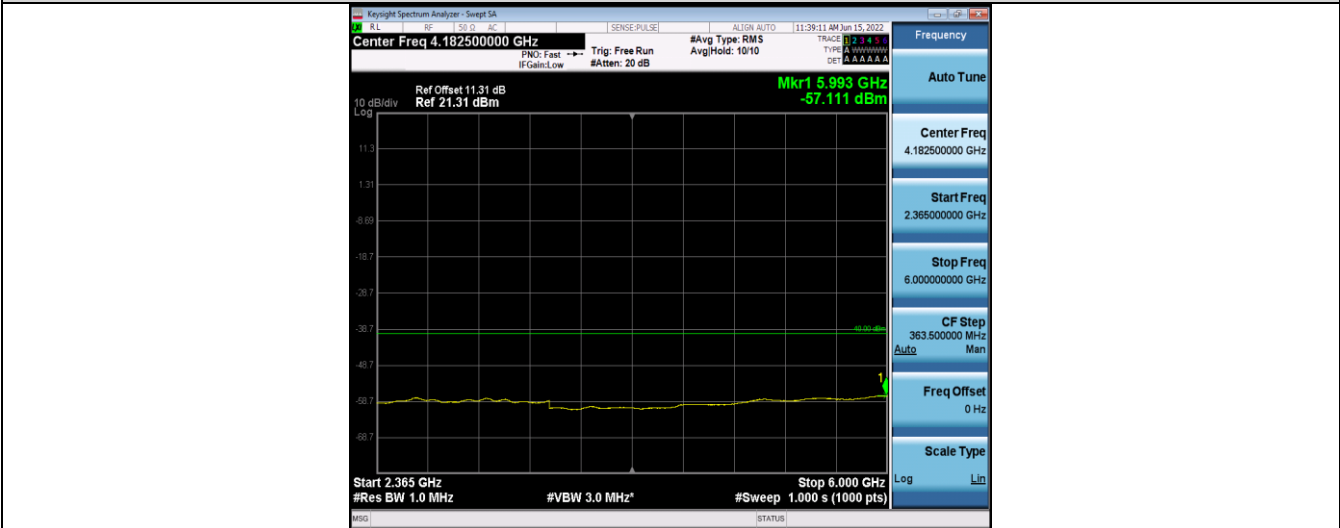

Band30-5MHz-16QAM-27685-25RB#0-Range9:2328~2337MHz

Band30-5MHz-16QAM-27685-25RB#0-Range10:2337~2341MHz

Band30-5MHz-16QAM-27685-25RB#0-Range11:2341~2345MHz

Band30-5MHz-16QAM-27685-25RB#0-Range12:2360~2365MHz

Band30-5MHz-16QAM-27685-25RB#0-Range13:2365~6000MHz

Band30-5MHz-16QAM-27685-25RB#0-Range14:6000~26500MHz

Band30-5MHz-16QAM-27710-25RB#0-Range1:30~1000MHz

Band30-5MHz-16QAM-27710-25RB#0-Range2:1000~2288MHz