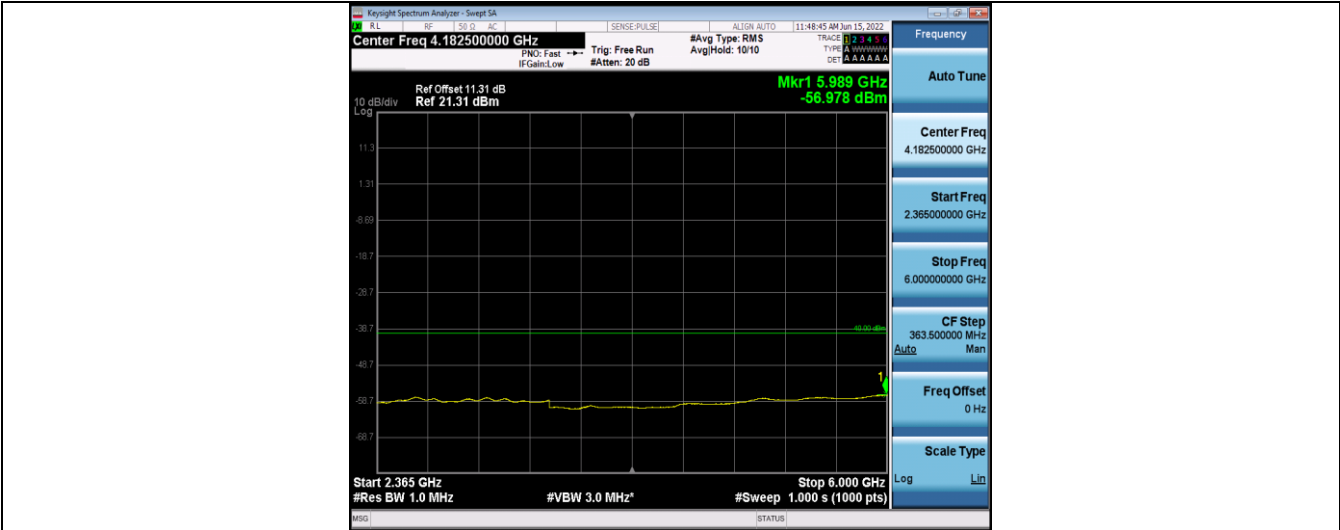

Band30-5MHz-16QAM-27710-25RB#0-Range13:2365~6000MHz

Band30-5MHz-16QAM-27710-25RB#0-Range14:6000~26500MHz