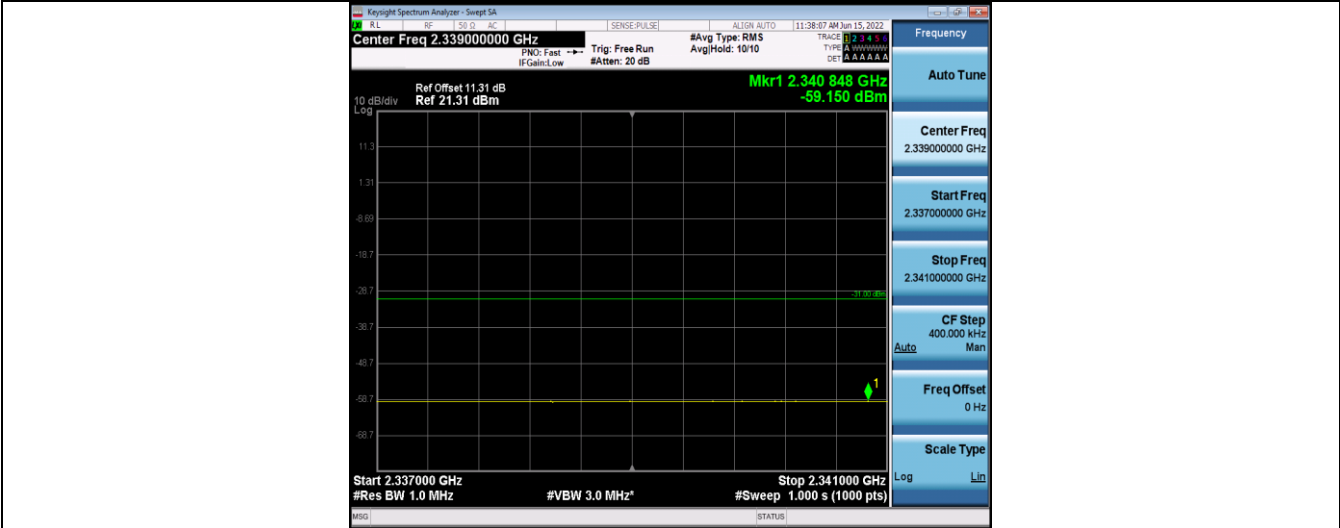

Band30-5MHz-16QAM-27685-25RB#0-Range5:2296~2300MHz

Band30-5MHz-16QAM-27685-25RB#0-Range6:2300~2304MHz

Band30-5MHz-16QAM-27685-25RB#0-Range7:2320~2324MHz

Band30-5MHz-16QAM-27685-25RB#0-Range8:2324~2328MHz

Band30-5MHz-16QAM-27685-25RB#0-Range9:2328~2337MHz

Band30-5MHz-16QAM-27685-25RB#0-Range10:2337~2341MHz

Band30-5MHz-16QAM-27685-25RB#0-Range11:2341~2345MHz

Band30-5MHz-16QAM-27685-25RB#0-Range12:2360~2365MHz