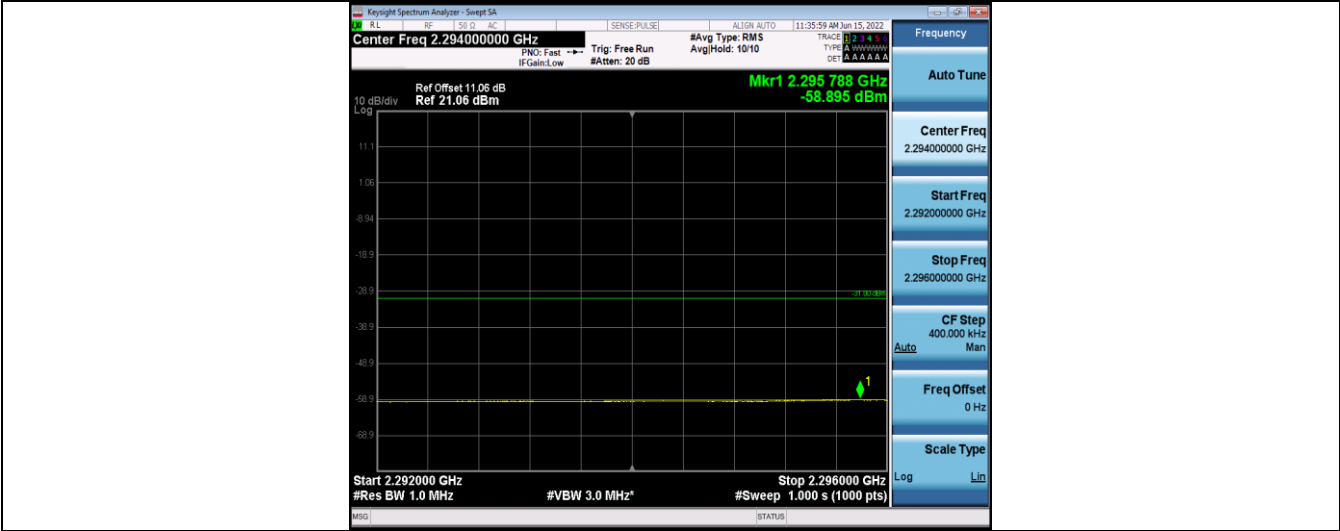

Band30-5MHz-QPSK-27735-25RB#0-Range9:2328~2337MHz

Band30-5MHz-QPSK-27735-25RB#0-Range10:2337~2341MHz

Band30-5MHz-QPSK-27735-25RB#0-Range11:2341~2345MHz

Band30-5MHz-QPSK-27735-25RB#0-Range12:2360~2365MHz

Band30-5MHz-QPSK-27735-25RB#0-Range13:2365~6000MHz

Band30-5MHz-QPSK-27735-25RB#0-Range14:6000~26500MHz

Band30-5MHz-16QAM-27685-25RB#0-Range1:30~1000MHz

Band30-5MHz-16QAM-27685-25RB#0-Range2:1000~2288MHz

Band30-5MHz-16QAM-27685-25RB#0-Range3:2288~2292MHz

Band30-5MHz-16QAM-27685-25RB#0-Range4:2292~2296MHz

Band30-5MHz-16QAM-27685-25RB#0-Range5:2296~2300MHz

Band30-5MHz-16QAM-27685-25RB#0-Range6:2300~2304MHz

Band30-5MHz-16QAM-27685-25RB#0-Range7:2320~2324MHz

Band30-5MHz-16QAM-27685-25RB#0-Range8:2324~2328MHz