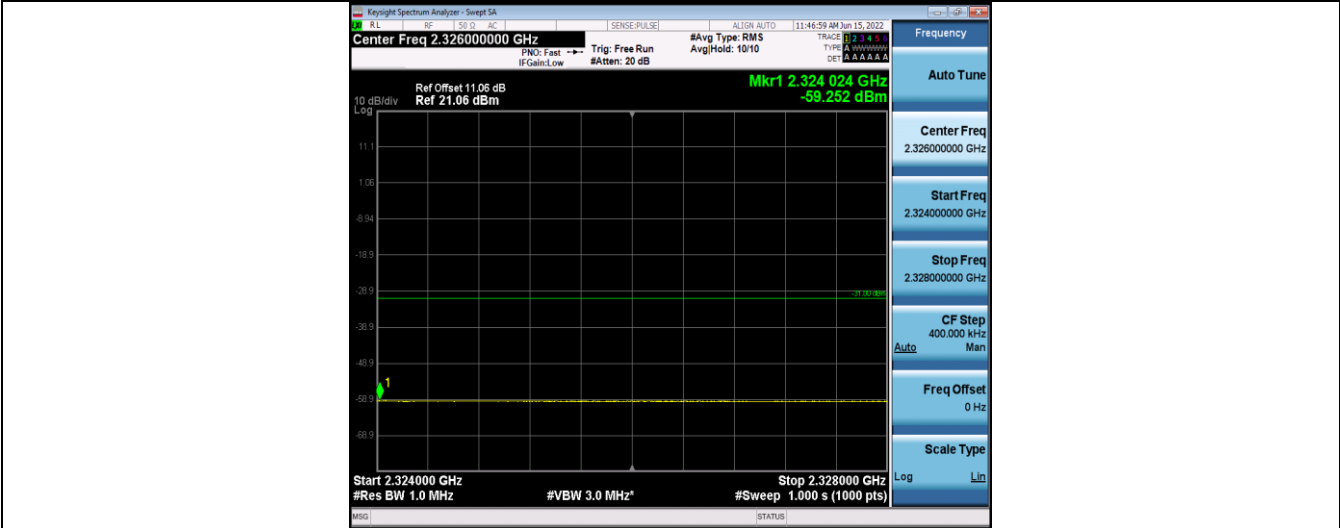

Band30-5MHz-16QAM-27710-25RB#0-Range8:2324~2328MHz

Band30-5MHz-16QAM-27710-25RB#0-Range9:2328~2337MHz