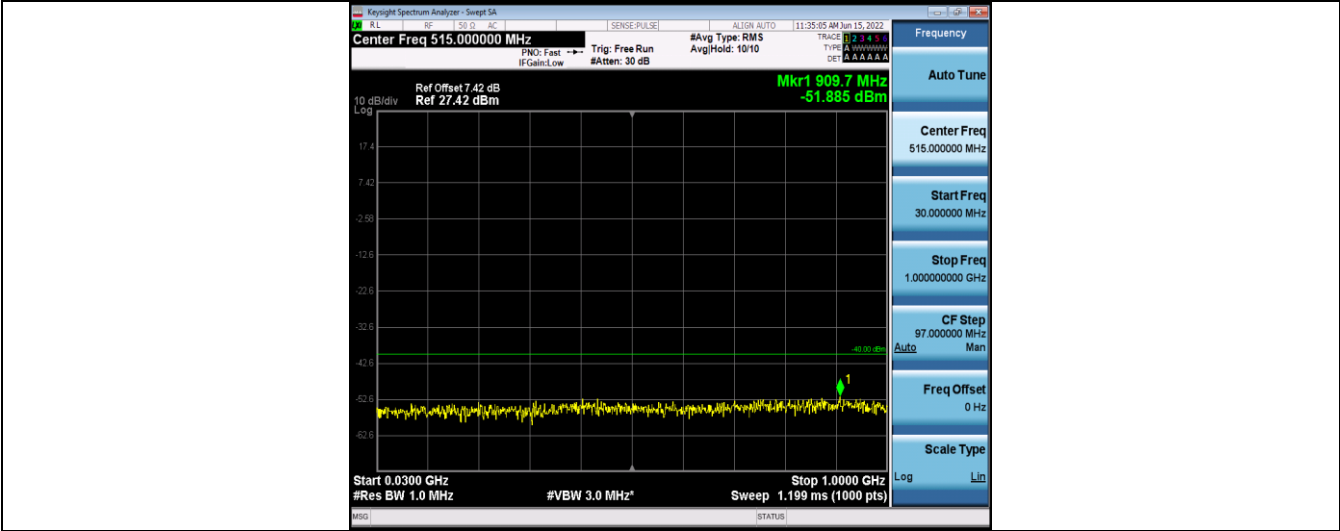

Band30-5MHz-QPSK-27735-25RB#0-Range9:2328~2337MHz

Band30-5MHz-QPSK-27735-25RB#0-Range10:2337~2341MHz

Band30-5MHz-QPSK-27735-25RB#0-Range11:2341~2345MHz

Band30-5MHz-QPSK-27735-25RB#0-Range12:2360~2365MHz

Band30-5MHz-QPSK-27735-25RB#0-Range13:2365~6000MHz

Band30-5MHz-QPSK-27735-25RB#0-Range14:6000~26500MHz

Band30-5MHz-16QAM-27685-25RB#0-Range1:30~1000MHz

Band30-5MHz-16QAM-27685-25RB#0-Range2:1000~2288MHz

Band30-5MHz-16QAM-27685-25RB#0-Range3:2288~2292MHz

Band30-5MHz-16QAM-27685-25RB#0-Range4:2292~2296MHz