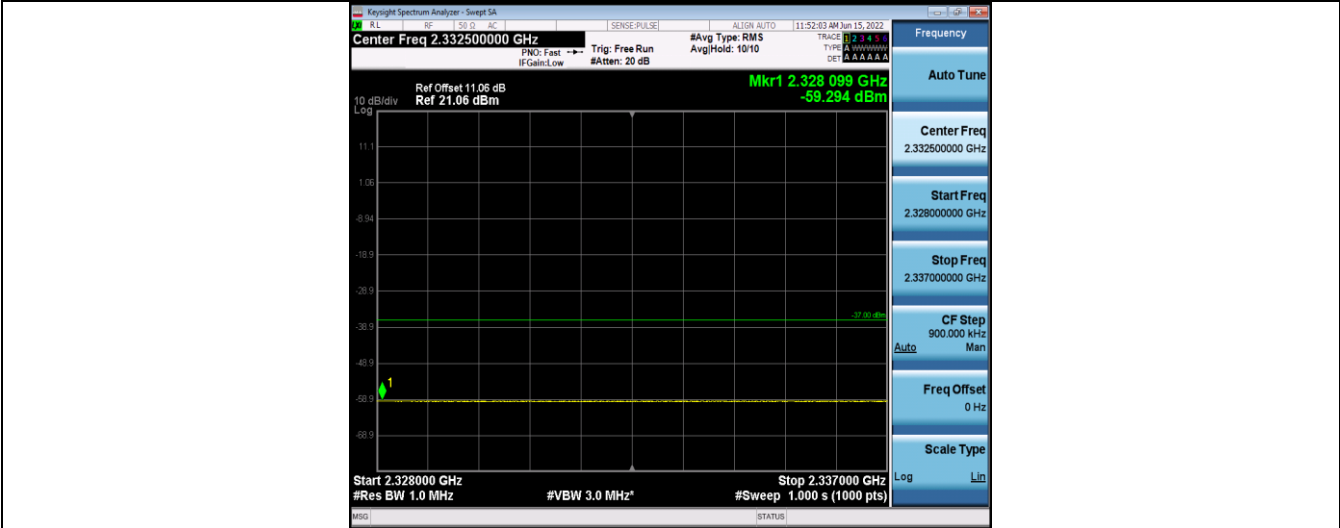

Band30-5MHz-QPSK-27735-25RB#0-Range9:2328~2337MHz

Band30-5MHz-QPSK-27735-25RB#0-Range10:2337~2341MHz

Band30-5MHz-QPSK-27735-25RB#0-Range11:2341~2345MHz

Band30-5MHz-QPSK-27735-25RB#0-Range12:2360~2365MHz

Band30-5MHz-QPSK-27735-25RB#0-Range13:2365~6000MHz

Band30-5MHz-QPSK-27735-25RB#0-Range14:6000~26500MHz

Band30-5MHz-16QAM-27685-25RB#0-Range1:30~1000MHz

Band30-5MHz-16QAM-27685-25RB#0-Range2:1000~2288MHz

Band30-5MHz-16QAM-27685-25RB#0-Range3:2288~2292MHz

Band30-5MHz-16QAM-27685-25RB#0-Range4:2292~2296MHz