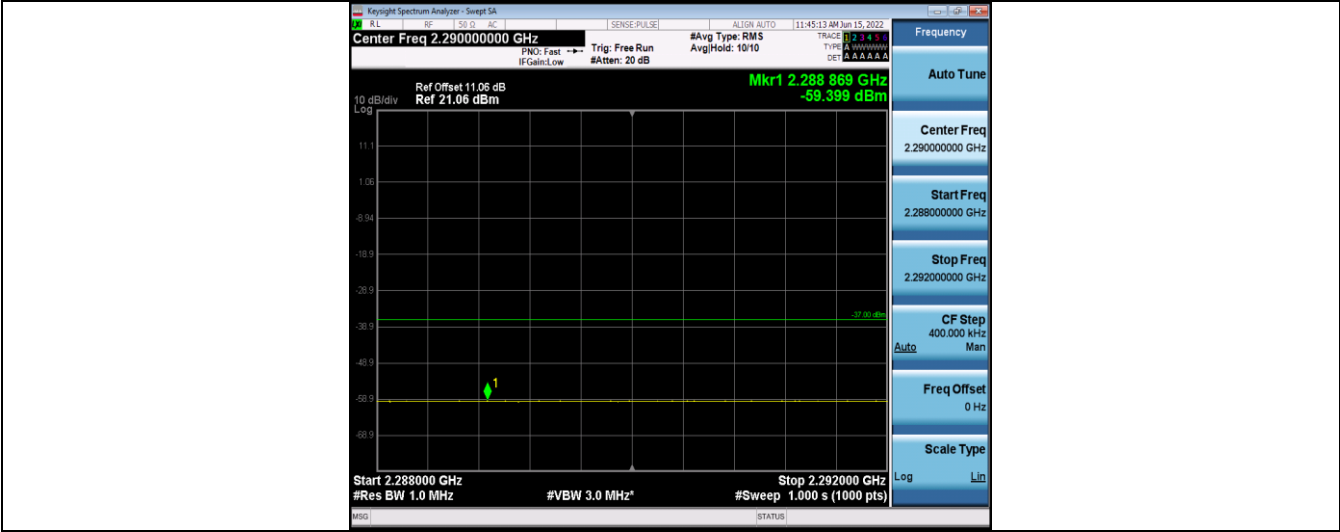

Band30-5MHz-16QAM-27710-25RB#0-Range3:2288~2292MHz

Band30-5MHz-16QAM-27710-25RB#0-Range4:2292~2296MHz