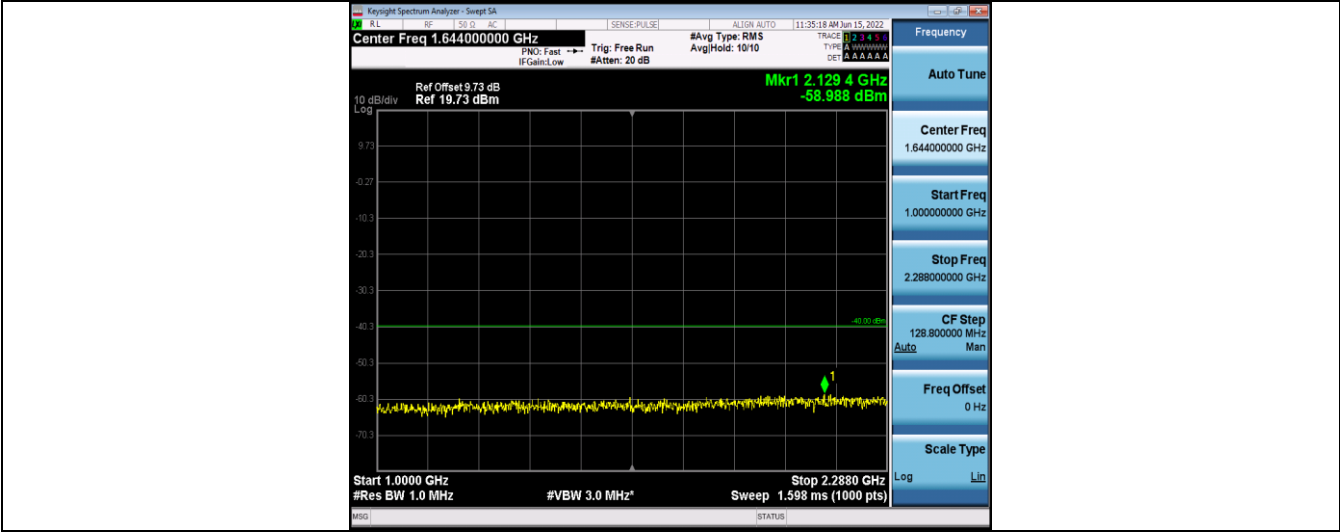

Band30-5MHz-QPSK-27735-25RB#0-Range9:2328~2337MHz

Band30-5MHz-QPSK-27735-25RB#0-Range10:2337~2341MHz

Band30-5MHz-QPSK-27735-25RB#0-Range11:2341~2345MHz

Band30-5MHz-QPSK-27735-25RB#0-Range12:2360~2365MHz

Band30-5MHz-QPSK-27735-25RB#0-Range13:2365~6000MHz

Band30-5MHz-QPSK-27735-25RB#0-Range14:6000~26500MHz

Band30-5MHz-16QAM-27685-25RB#0-Range1:30~1000MHz

Band30-5MHz-16QAM-27685-25RB#0-Range2:1000~2288MHz

Band30-5MHz-16QAM-27685-25RB#0-Range3:2288~2292MHz

Band30-5MHz-16QAM-27685-25RB#0-Range4:2292~2296MHz