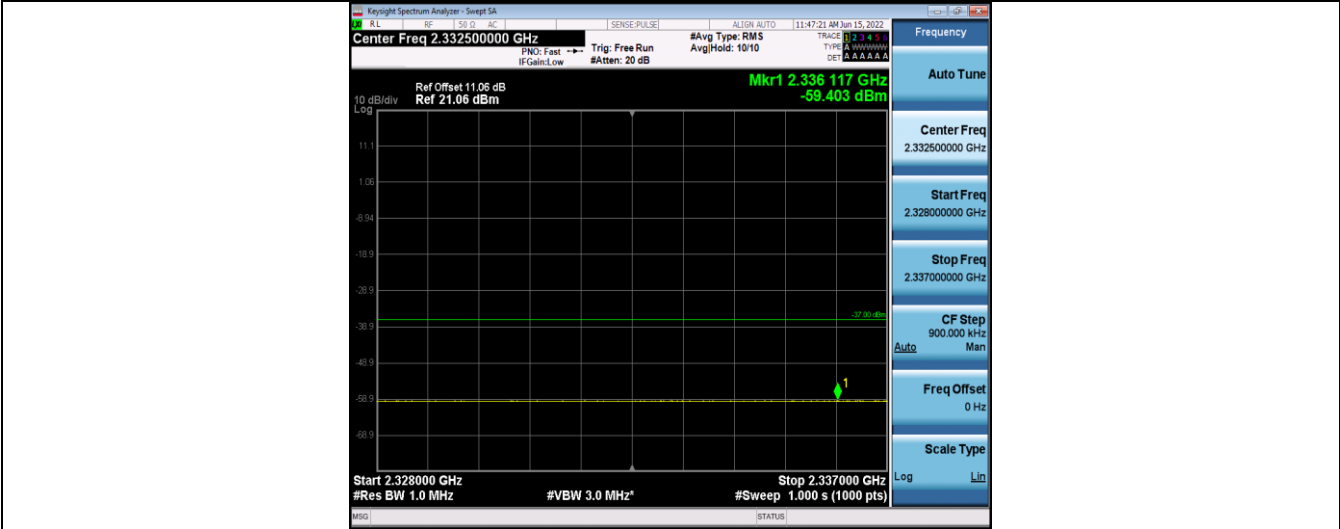

Band30-5MHz-16QAM-27710-25RB#0-Range9:2328~2337MHz

Band30-5MHz-16QAM-27710-25RB#0-Range10:2337~2341MHz