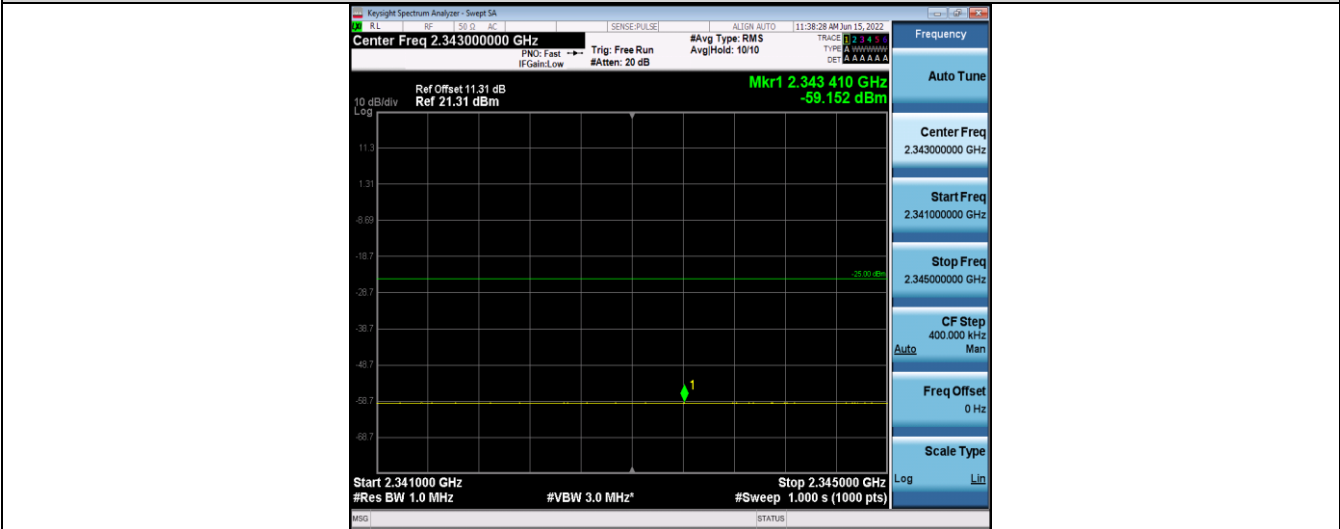

Band30-5MHz-16QAM-27685-25RB#0-Range11:2341~2345MHz

Band30-5MHz-16QAM-27685-25RB#0-Range12:2360~2365MHz