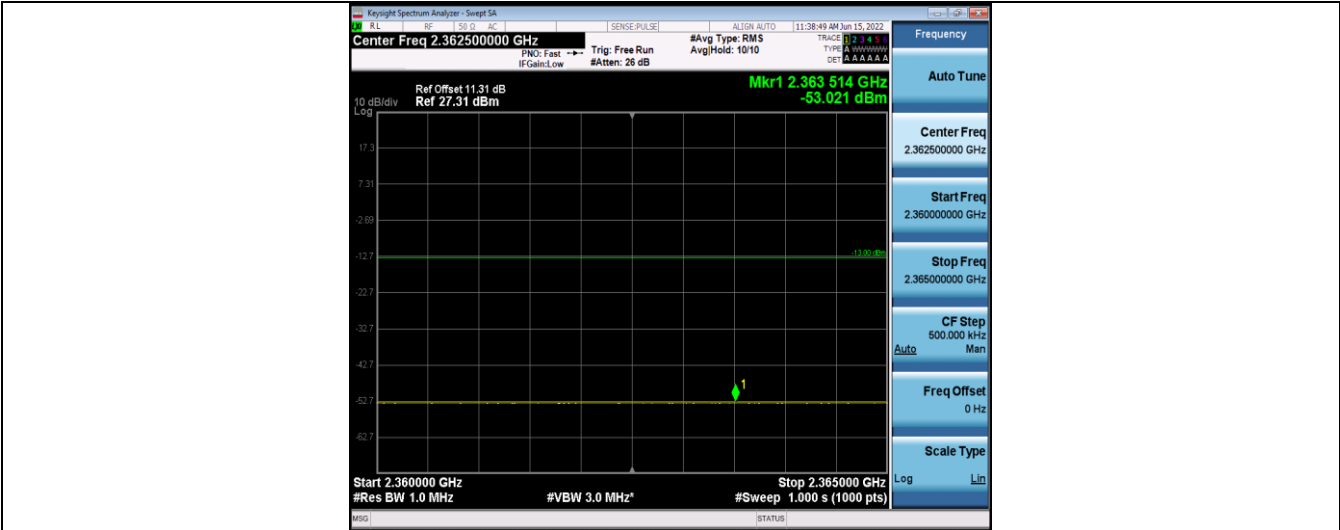

Band30-5MHz-16QAM-27685-25RB#0-Range9:2328~2337MHz

Band30-5MHz-16QAM-27685-25RB#0-Range10:2337~2341MHz

Band30-5MHz-16QAM-27685-25RB#0-Range11:2341~2345MHz

Band30-5MHz-16QAM-27685-25RB#0-Range12:2360~2365MHz