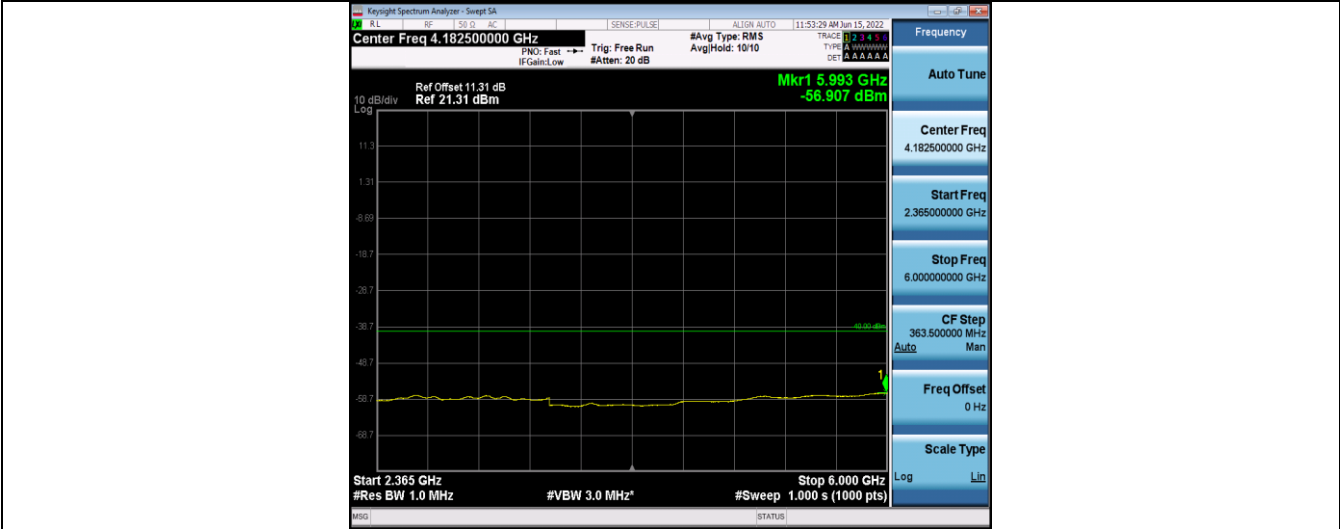

Band30-5MHz-QPSK-27735-25RB#0-Range9:2328~2337MHz

Band30-5MHz-QPSK-27735-25RB#0-Range10:2337~2341MHz

Band30-5MHz-QPSK-27735-25RB#0-Range11:2341~2345MHz

Band30-5MHz-QPSK-27735-25RB#0-Range12:2360~2365MHz

Band30-5MHz-QPSK-27735-25RB#0-Range13:2365~6000MHz

Band30-5MHz-QPSK-27735-25RB#0-Range14:6000~26500MHz

Band30-5MHz-16QAM-27685-25RB#0-Range1:30~1000MHz

Band30-5MHz-16QAM-27685-25RB#0-Range2:1000~2288MHz

Band30-5MHz-16QAM-27685-25RB#0-Range3:2288~2292MHz

Band30-5MHz-16QAM-27685-25RB#0-Range4:2292~2296MHz