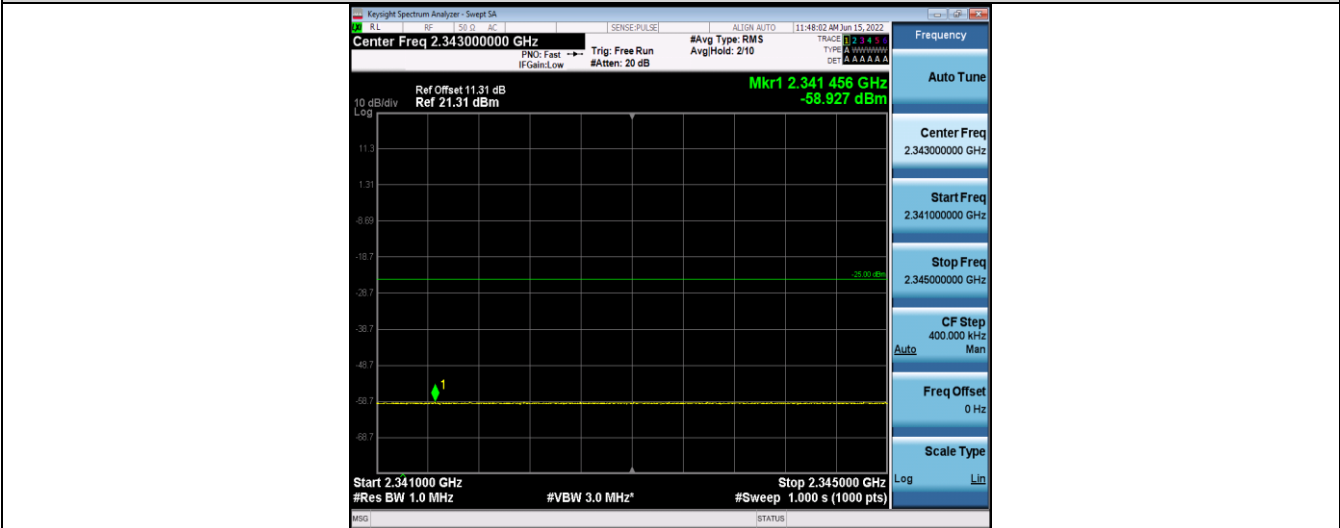

Band30-5MHz-16QAM-27710-25RB#0-Range11:2341~2345MHz

Band30-5MHz-16QAM-27710-25RB#0-Range12:2360~2365MHz