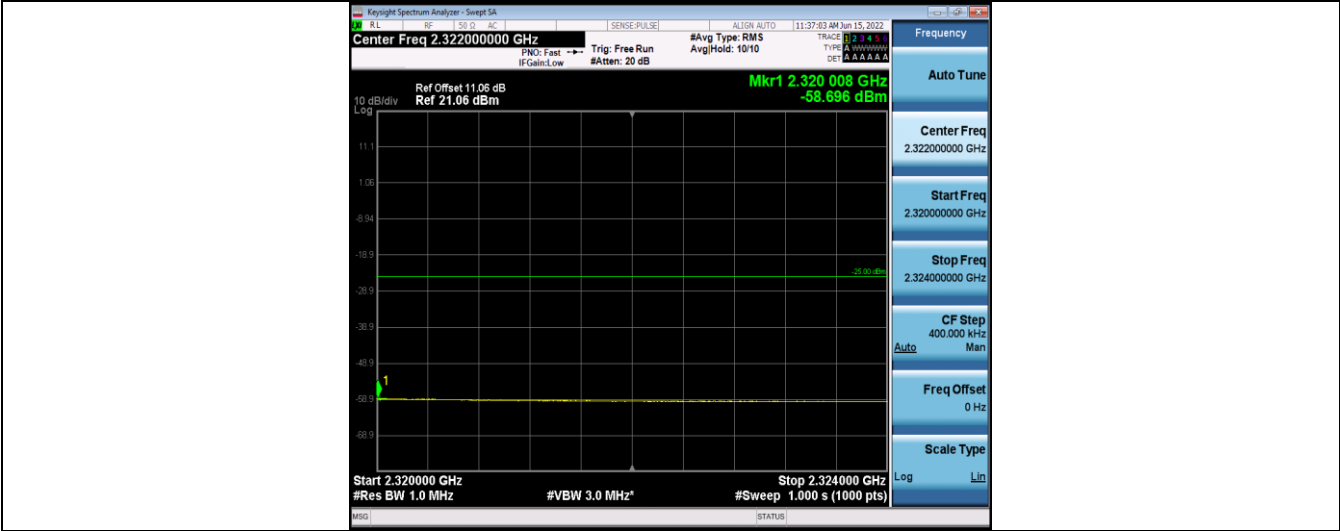

Band30-5MHz-QPSK-27735-25RB#0-Range9:2328~2337MHz

Band30-5MHz-QPSK-27735-25RB#0-Range10:2337~2341MHz

Band30-5MHz-QPSK-27735-25RB#0-Range11:2341~2345MHz

Band30-5MHz-QPSK-27735-25RB#0-Range12:2360~2365MHz

Band30-5MHz-QPSK-27735-25RB#0-Range13:2365~6000MHz

Band30-5MHz-QPSK-27735-25RB#0-Range14:6000~26500MHz

Band30-5MHz-16QAM-27685-25RB#0-Range1:30~1000MHz

Band30-5MHz-16QAM-27685-25RB#0-Range2:1000~2288MHz

Band30-5MHz-16QAM-27685-25RB#0-Range3:2288~2292MHz

Band30-5MHz-16QAM-27685-25RB#0-Range4:2292~2296MHz

Band30-5MHz-16QAM-27685-25RB#0-Range5:2296~2300MHz

Band30-5MHz-16QAM-27685-25RB#0-Range6:2300~2304MHz

Band30-5MHz-16QAM-27685-25RB#0-Range7:2320~2324MHz

Band30-5MHz-16QAM-27685-25RB#0-Range8:2324~2328MHz