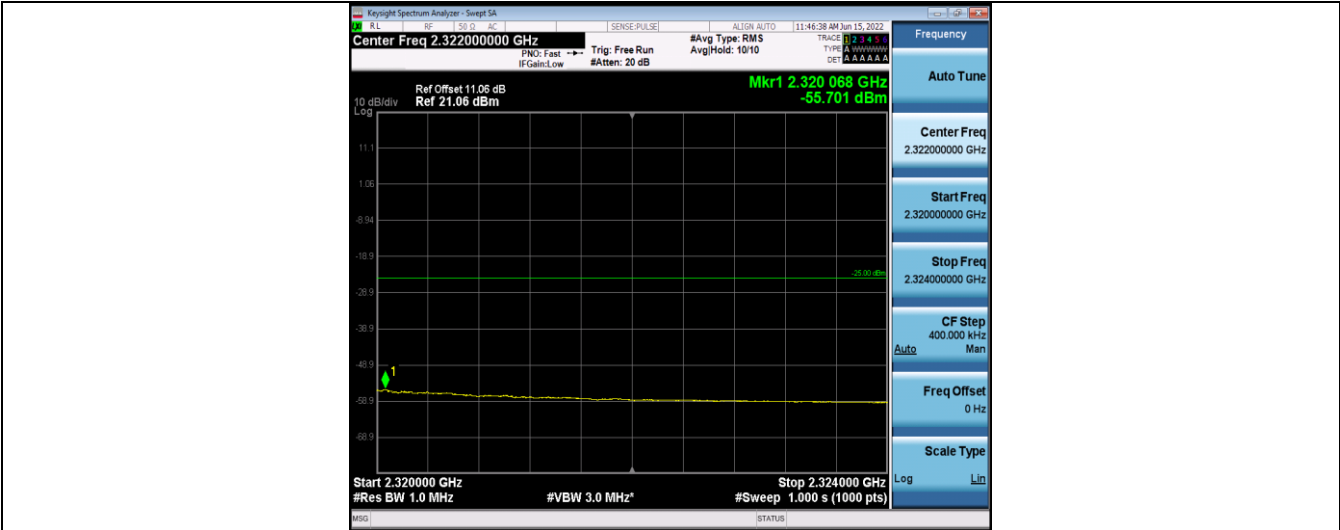

Band30-5MHz-16QAM-27710-25RB#0-Range7:2320~2324MHz

Band30-5MHz-16QAM-27710-25RB#0-Range8:2324~2328MHz