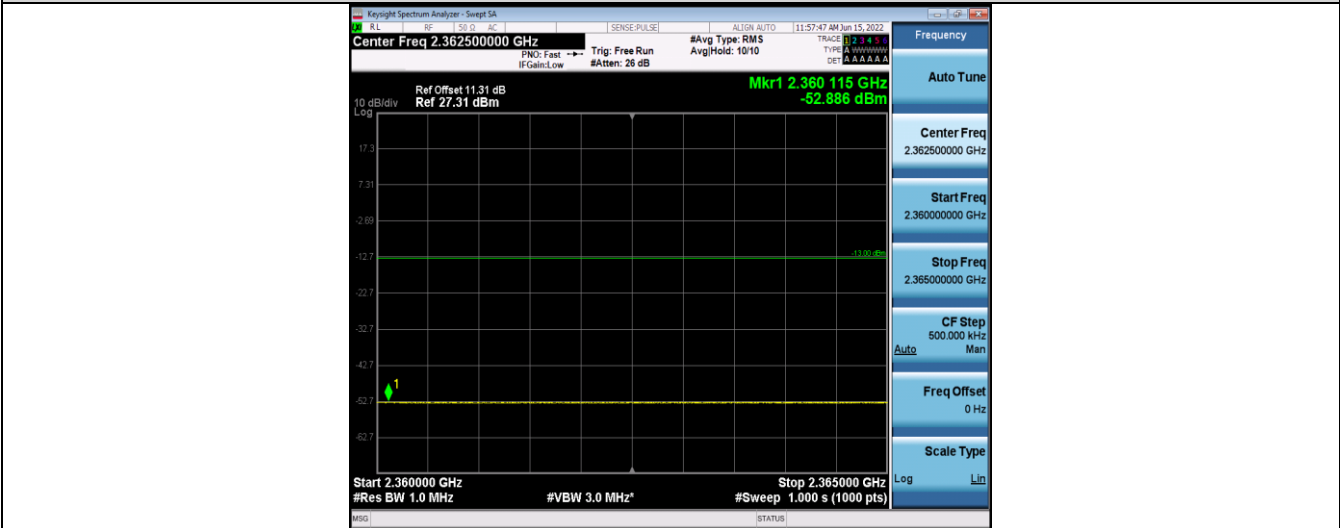

Band30-5MHz-16QAM-27735-25RB#0-Range12:2360~2365MHz

Band30-5MHz-16QAM-27735-25RB#0-Range13:2365~6000MHz