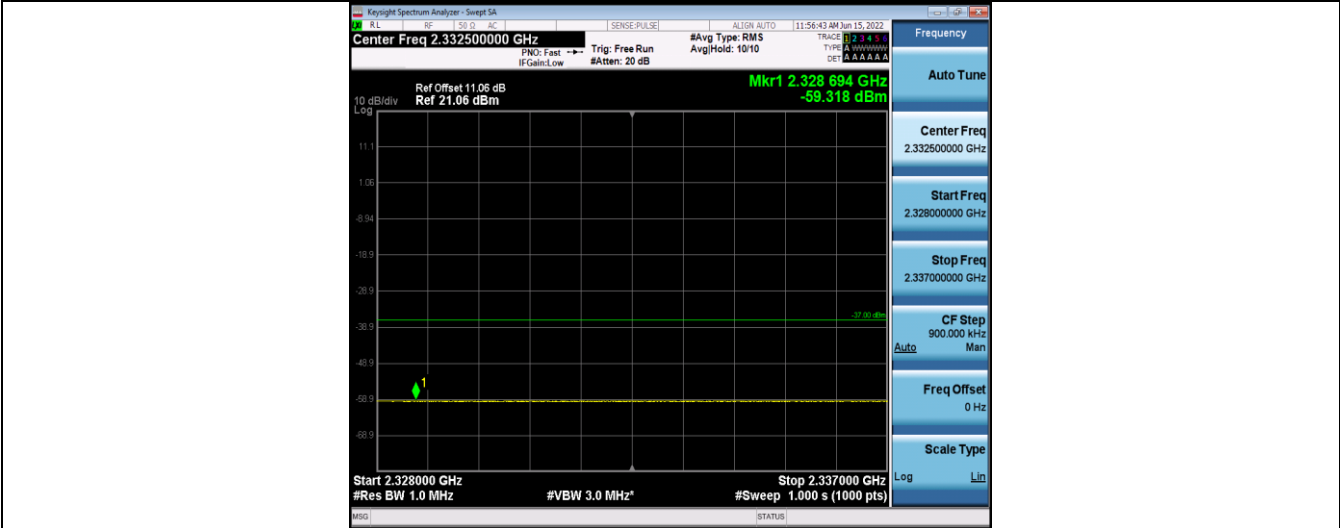

Band30-5MHz-16QAM-27735-25RB#0-Range6:2300~2305MHz

Band30-5MHz-16QAM-27735-25RB#0-Range7:2320~2324MHz

Band30-5MHz-16QAM-27735-25RB#0-Range8:2324~2328MHz

Band30-5MHz-16QAM-27735-25RB#0-Range9:2328~2337MHz