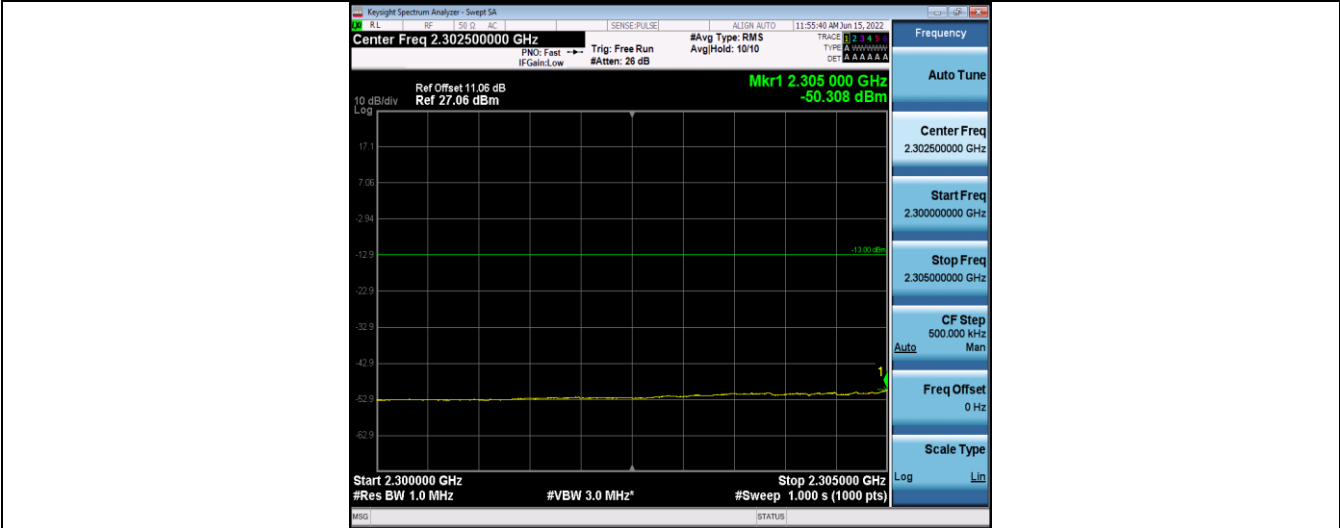

Band30-5MHz-16QAM-27735-25RB#0-Range6:2300~2305MHz

Band30-5MHz-16QAM-27735-25RB#0-Range7:2320~2324MHz