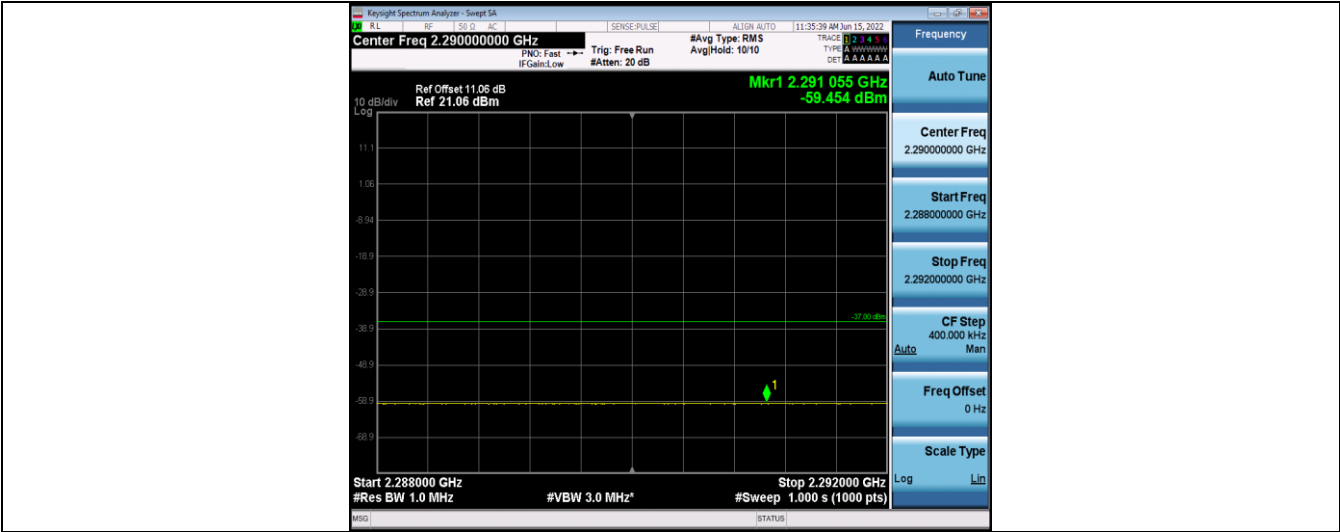

Band30-5MHz-QPSK-27735-25RB#0-Range9:2328~2337MHz

Band30-5MHz-QPSK-27735-25RB#0-Range10:2337~2341MHz

Band30-5MHz-QPSK-27735-25RB#0-Range11:2341~2345MHz

Band30-5MHz-QPSK-27735-25RB#0-Range12:2360~2365MHz

Band30-5MHz-QPSK-27735-25RB#0-Range13:2365~6000MHz

Band30-5MHz-QPSK-27735-25RB#0-Range14:6000~26500MHz

Band30-5MHz-16QAM-27685-25RB#0-Range1:30~1000MHz

Band30-5MHz-16QAM-27685-25RB#0-Range2:1000~2288MHz

Band30-5MHz-16QAM-27685-25RB#0-Range3:2288~2292MHz

Band30-5MHz-16QAM-27685-25RB#0-Range4:2292~2296MHz

Band30-5MHz-16QAM-27685-25RB#0-Range5:2296~2300MHz

Band30-5MHz-16QAM-27685-25RB#0-Range6:2300~2304MHz

Band30-5MHz-16QAM-27685-25RB#0-Range7:2320~2324MHz

Band30-5MHz-16QAM-27685-25RB#0-Range8:2324~2328MHz