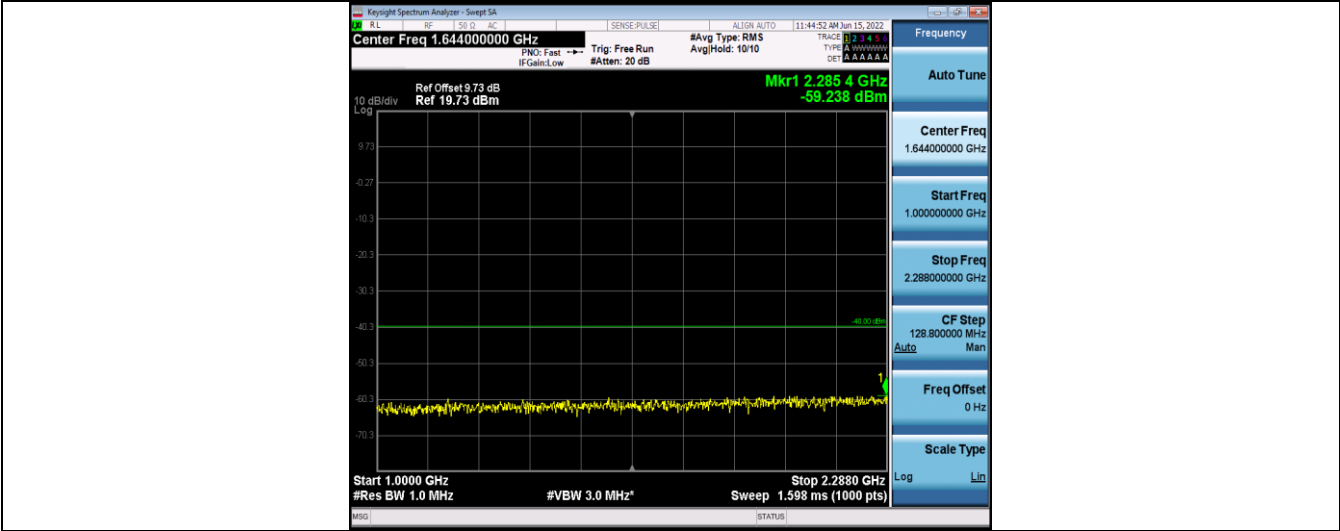

Band30-5MHz-16QAM-27685-25RB#0-Range13:2365~6000MHz

Band30-5MHz-16QAM-27685-25RB#0-Range14:6000~26500MHz

Band30-5MHz-16QAM-27710-25RB#0-Range1:30~1000MHz

Band30-5MHz-16QAM-27710-25RB#0-Range2:1000~2288MHz