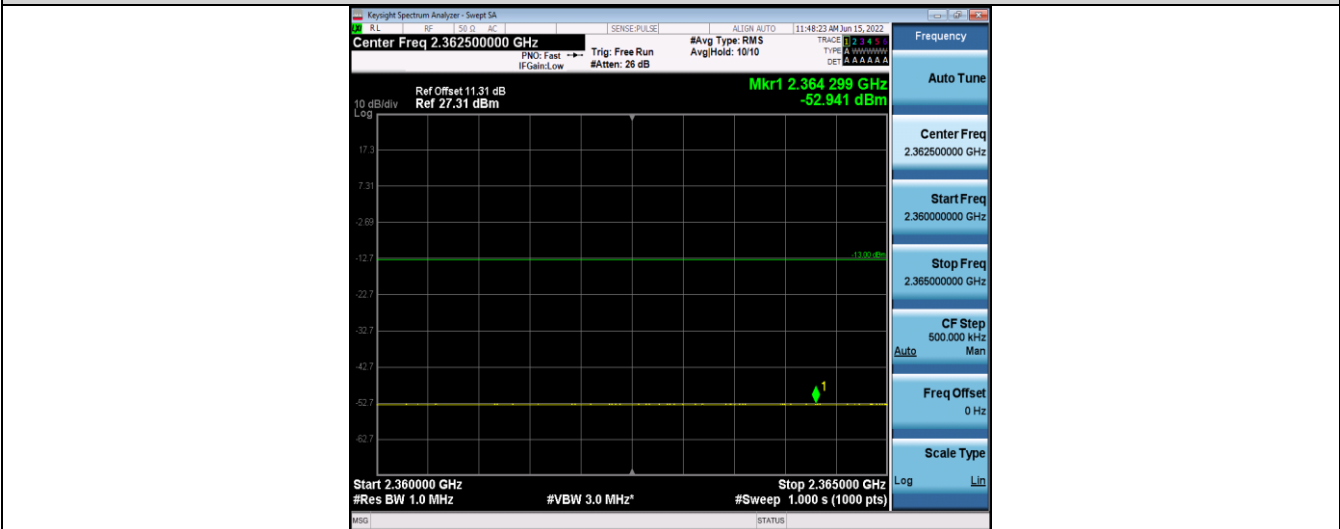

Band30-5MHz-16QAM-27710-25RB#0-Range12:2360~2365MHz

Band30-5MHz-16QAM-27710-25RB#0-Range13:2365~6000MHz