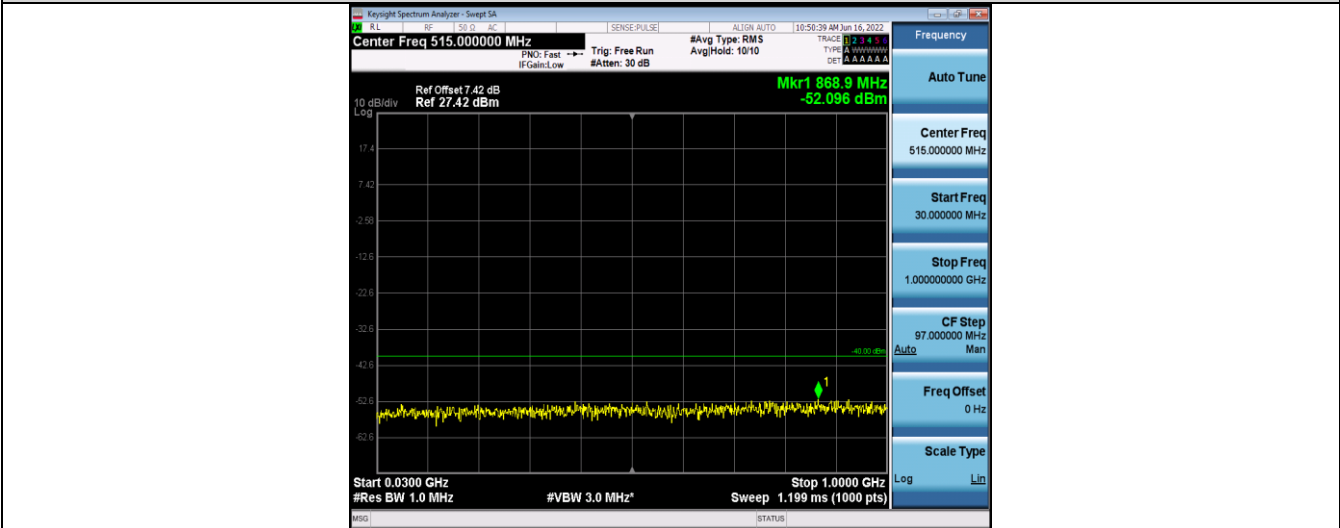

Band30-5MHz-16QAM-27735-25RB#0-Range10:2337~2341MHz

Band30-5MHz-16QAM-27735-25RB#0-Range11:2341~2345MHz

Band30-5MHz-16QAM-27735-25RB#0-Range12:2360~2365MHz

Band30-5MHz-16QAM-27735-25RB#0-Range13:2365~6000MHz

Band30-5MHz-16QAM-27735-25RB#0-Range14:6000~26500MHz

Band30-10MHz-QPSK-27710-50RB#0-Range1:30~1000MHz

Band30-10MHz-QPSK-27710-50RB#0-Range2:1000~2288MHz

Band30-10MHz-QPSK-27710-50RB#0-Range3:2288~2292MHz