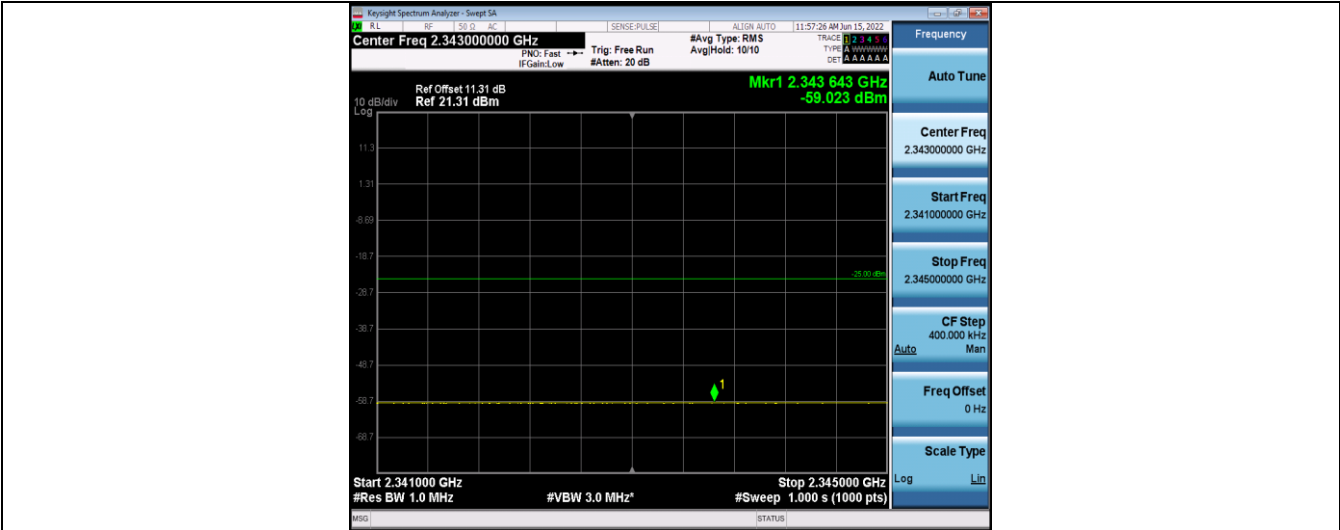

Band30-5MHz-16QAM-27735-25RB#0-Range11:2341~2345MHz

Band30-5MHz-16QAM-27735-25RB#0-Range12:2360~2365MHz