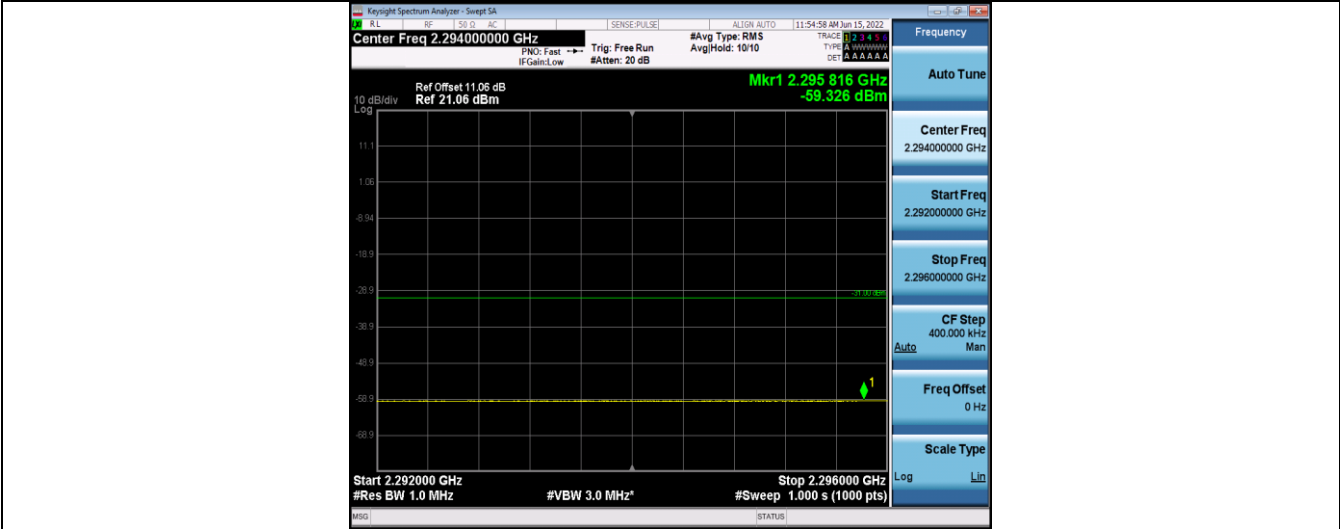

Band30-5MHz-16QAM-27735-25RB#0-Range1:30~1000MHz

Band30-5MHz-16QAM-27735-25RB#0-Range2:1000~2288MHz

Band30-5MHz-16QAM-27735-25RB#0-Range3:2288~2292MHz

Band30-5MHz-16QAM-27735-25RB#0-Range4:2292~2296MHz

Band30-5MHz-16QAM-27735-25RB#0-Range5:2296~2300MHz