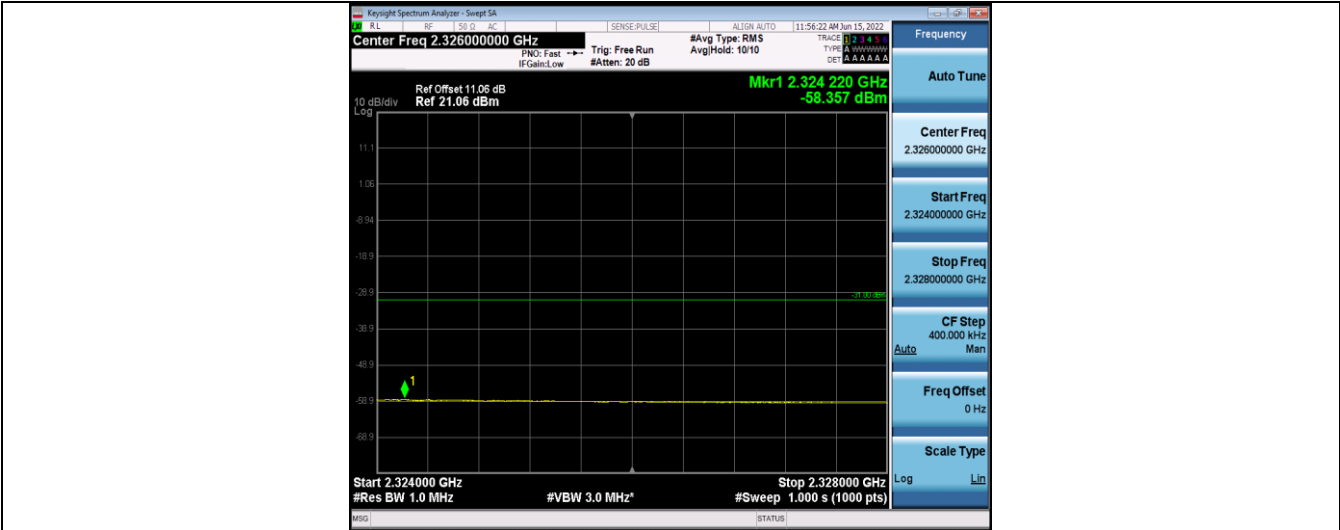

Band30-5MHz-16QAM-27735-25RB#0-Range8:2324~2328MHz

Band30-5MHz-16QAM-27735-25RB#0-Range9:2328~2337MHz