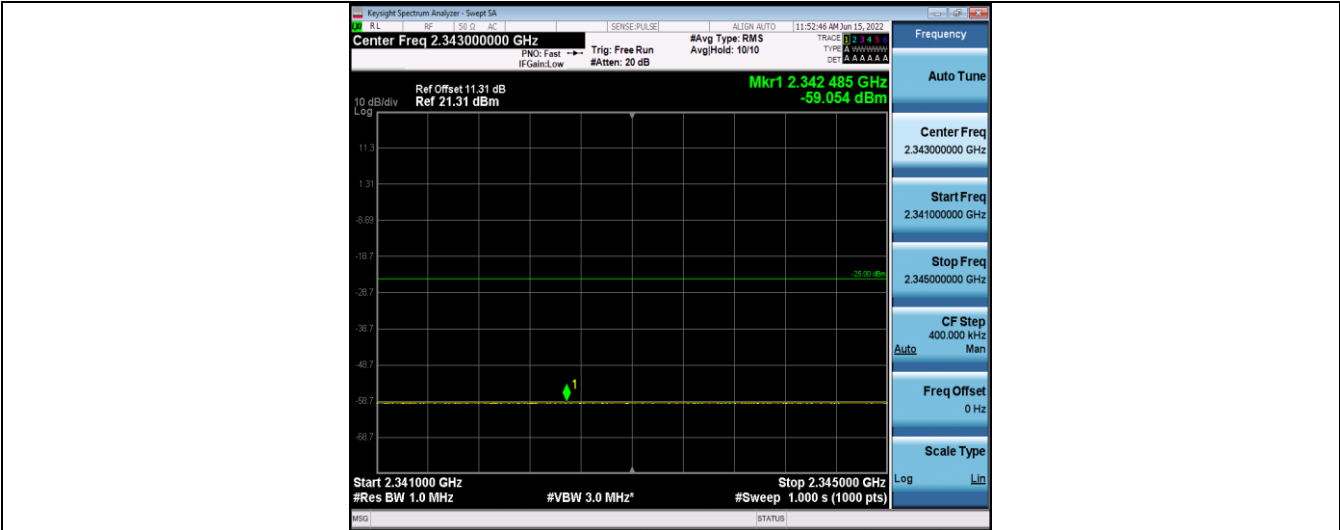

Band30-5MHz-QPSK-27735-25RB#0-Range9:2328~2337MHz

Band30-5MHz-QPSK-27735-25RB#0-Range10:2337~2341MHz

Band30-5MHz-QPSK-27735-25RB#0-Range11:2341~2345MHz

Band30-5MHz-QPSK-27735-25RB#0-Range12:2360~2365MHz

Band30-5MHz-QPSK-27735-25RB#0-Range13:2365~6000MHz

Band30-5MHz-QPSK-27735-25RB#0-Range14:6000~26500MHz

Band30-5MHz-16QAM-27685-25RB#0-Range1:30~1000MHz

Band30-5MHz-16QAM-27685-25RB#0-Range2:1000~2288MHz

Band30-5MHz-16QAM-27685-25RB#0-Range3:2288~2292MHz

Band30-5MHz-16QAM-27685-25RB#0-Range4:2292~2296MHz