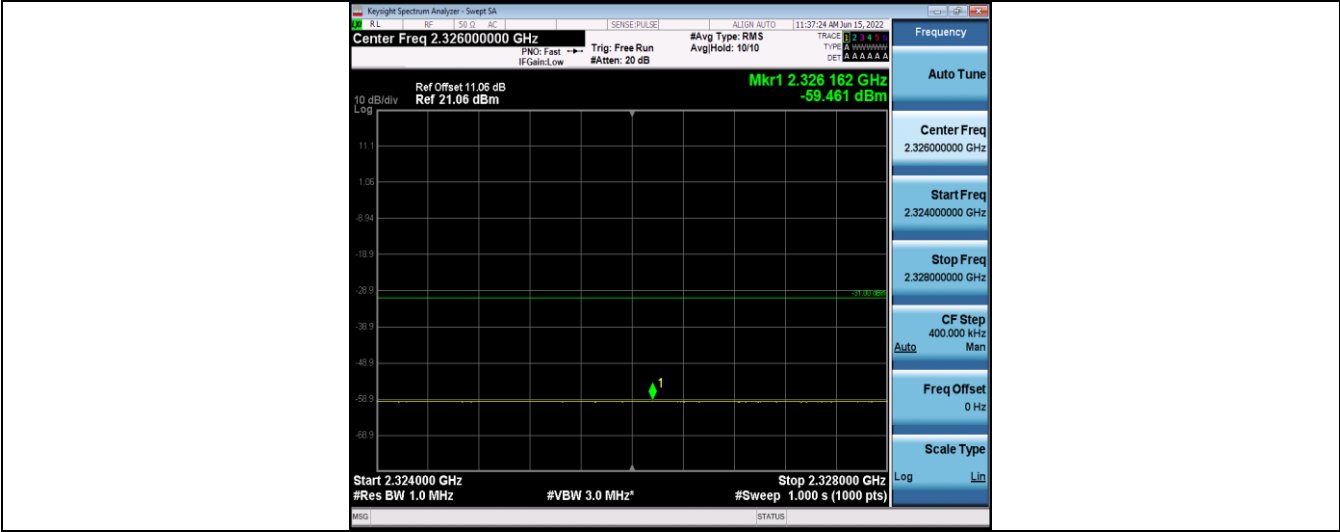

Band30-5MHz-16QAM-27685-25RB#0-Range5:2296~2300MHz

Band30-5MHz-16QAM-27685-25RB#0-Range6:2300~2304MHz

Band30-5MHz-16QAM-27685-25RB#0-Range7:2320~2324MHz

Band30-5MHz-16QAM-27685-25RB#0-Range8:2324~2328MHz