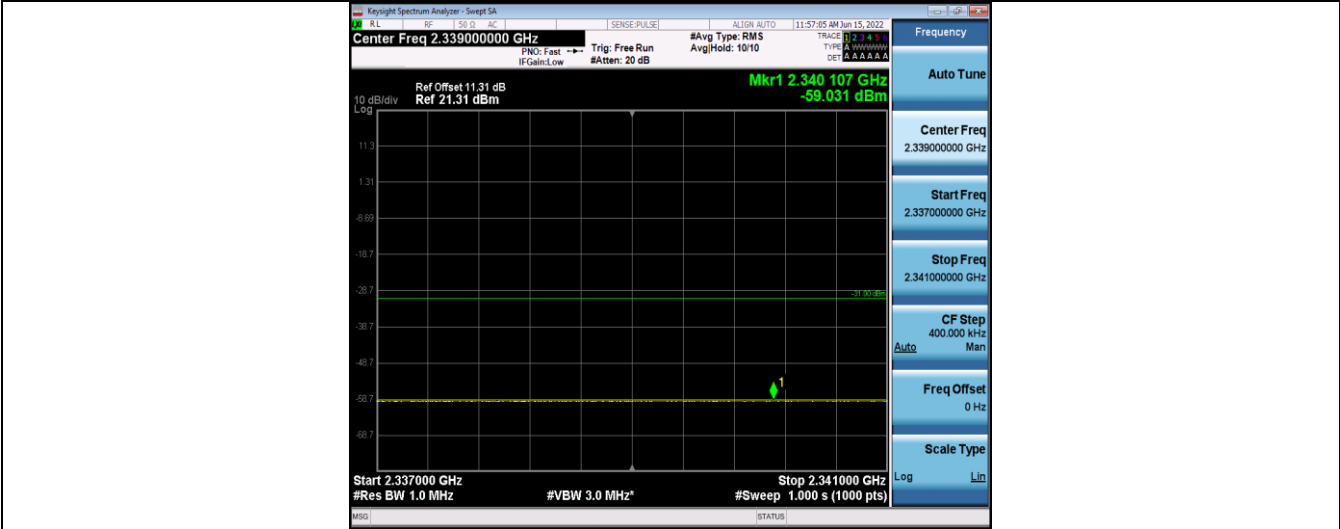

Band30-5MHz-16QAM-27735-25RB#0-Range10:2337~2341MHz

Band30-5MHz-16QAM-27735-25RB#0-Range11:2341~2345MHz