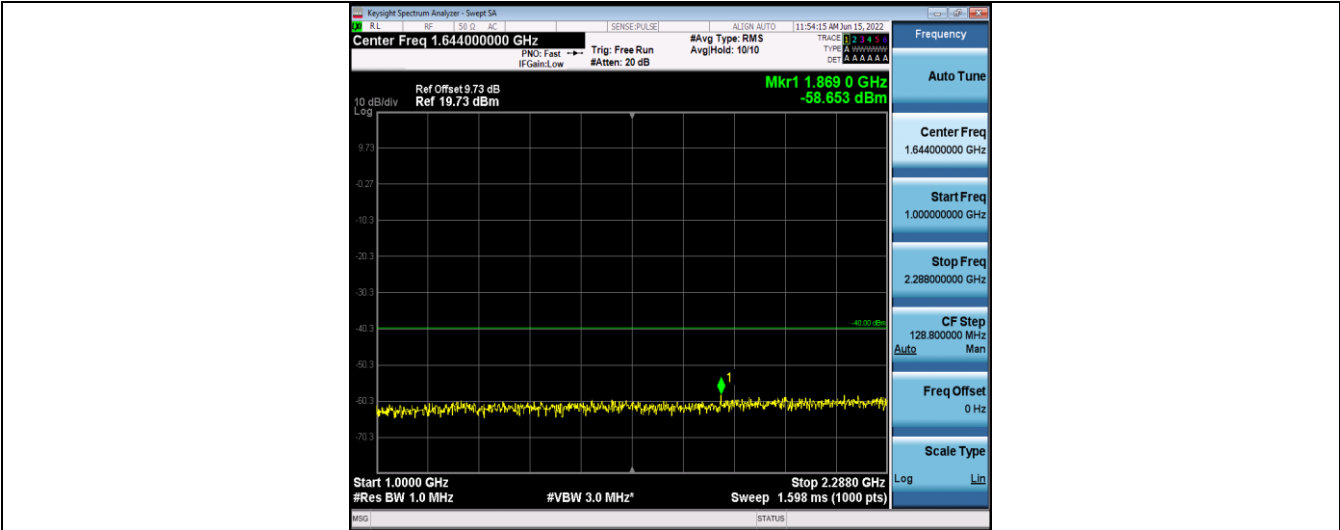

Band30-5MHz-16QAM-27735-25RB#0-Range2:1000~2288MHz

Band30-5MHz-16QAM-27735-25RB#0-Range3:2288~2292MHz