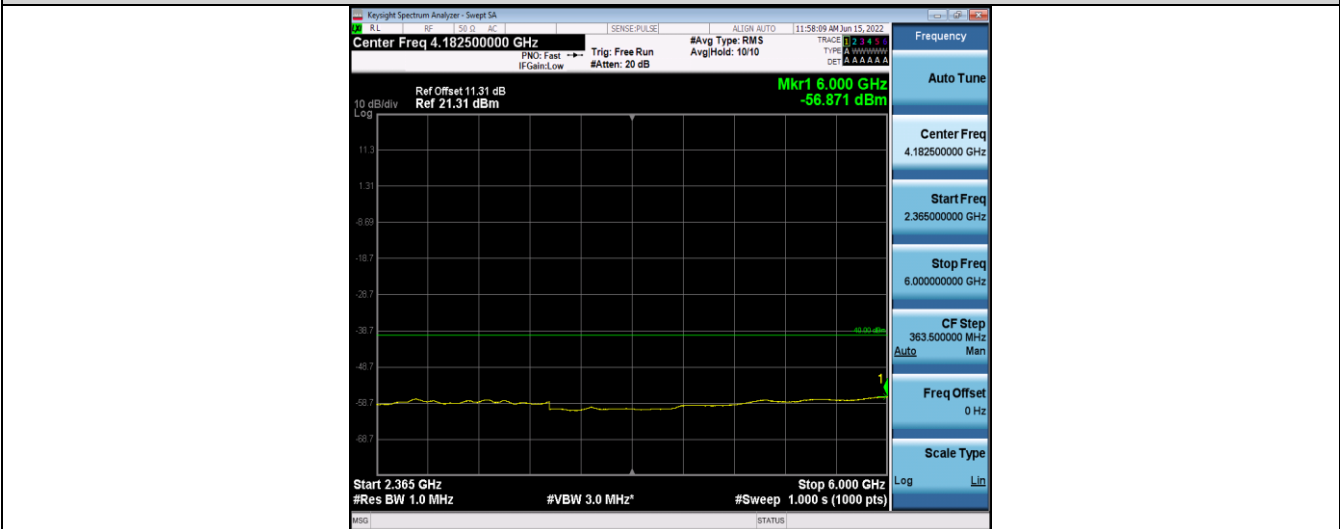

Band30-5MHz-16QAM-27735-25RB#0-Range10:2337~2341MHz

Band30-5MHz-16QAM-27735-25RB#0-Range11:2341~2345MHz

Band30-5MHz-16QAM-27735-25RB#0-Range12:2360~2365MHz

Band30-5MHz-16QAM-27735-25RB#0-Range13:2365~6000MHz