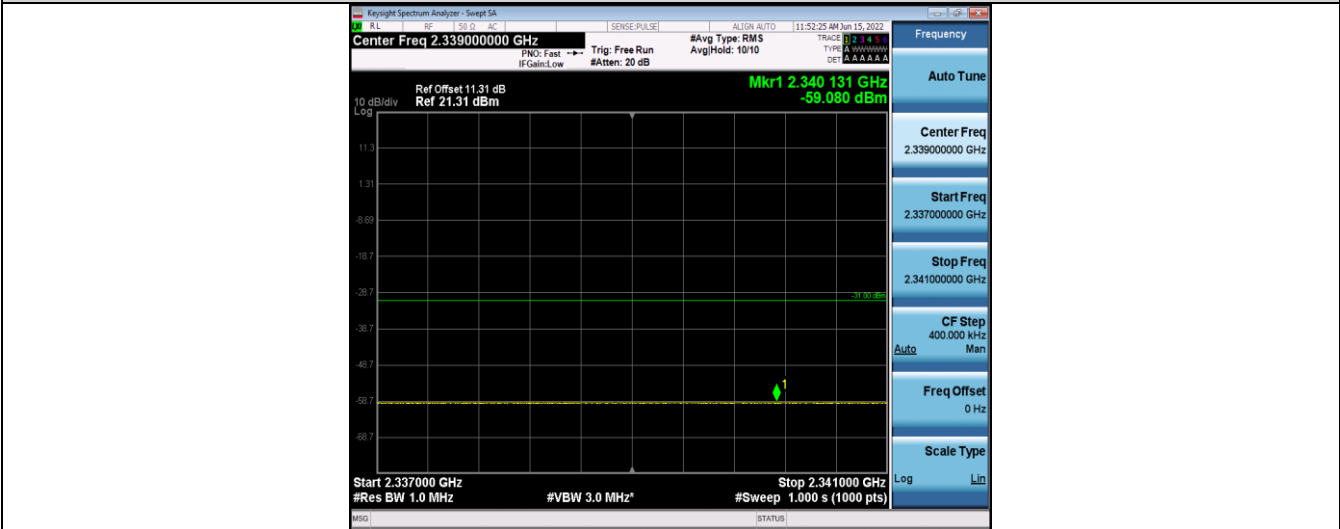

Band30-5MHz-QPSK-27735-25RB#0-Range9:2328~2337MHz

Band30-5MHz-QPSK-27735-25RB#0-Range10:2337~2341MHz

Band30-5MHz-QPSK-27735-25RB#0-Range11:2341~2345MHz

Band30-5MHz-QPSK-27735-25RB#0-Range12:2360~2365MHz

Band30-5MHz-QPSK-27735-25RB#0-Range13:2365~6000MHz

Band30-5MHz-QPSK-27735-25RB#0-Range14:6000~26500MHz

Band30-5MHz-16QAM-27685-25RB#0-Range1:30~1000MHz

Band30-5MHz-16QAM-27685-25RB#0-Range2:1000~2288MHz

Band30-5MHz-16QAM-27685-25RB#0-Range3:2288~2292MHz

Band30-5MHz-16QAM-27685-25RB#0-Range4:2292~2296MHz