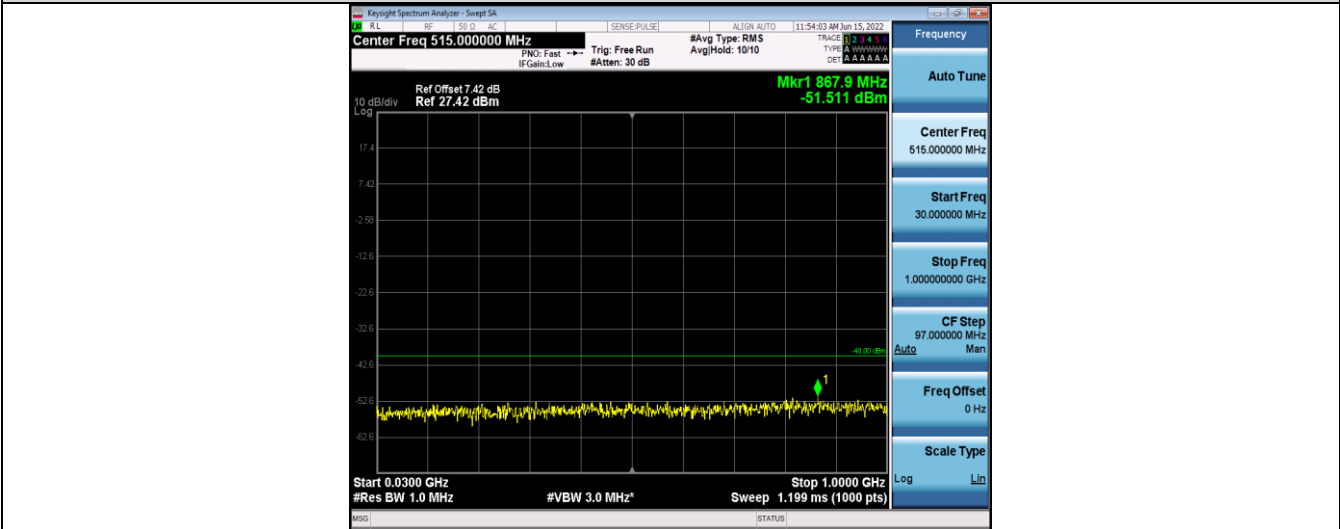

Band30-5MHz-16QAM-27735-25RB#0-Range1:30~1000MHz

Band30-5MHz-16QAM-27735-25RB#0-Range2:1000~2288MHz