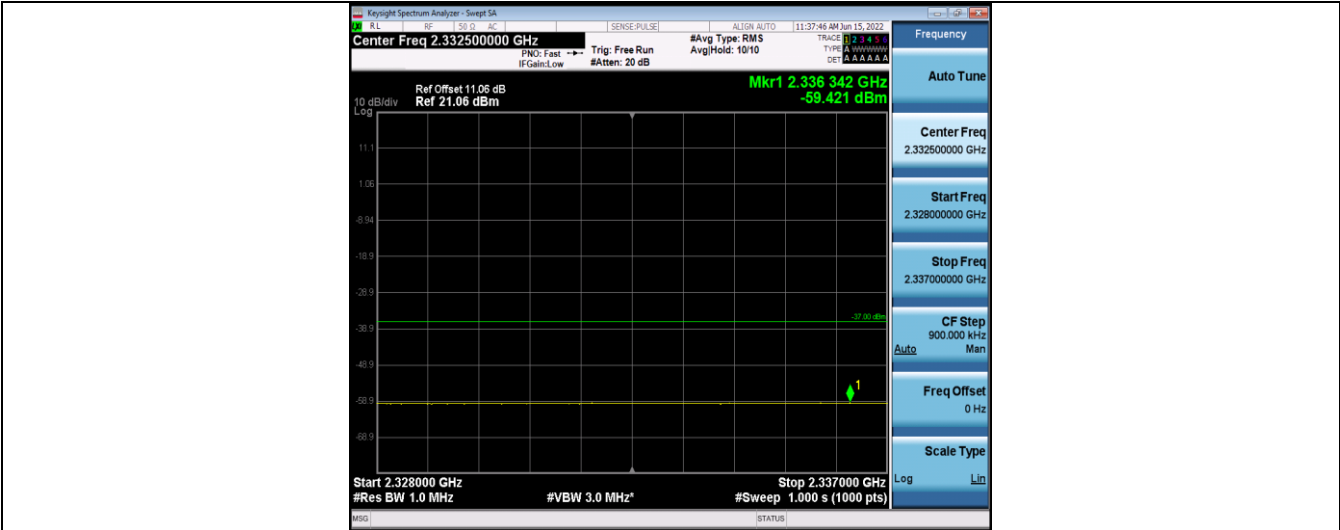

Band30-5MHz-16QAM-27685-25RB#0-Range9:2328~2337MHz

Band30-5MHz-16QAM-27685-25RB#0-Range10:2337~2341MHz