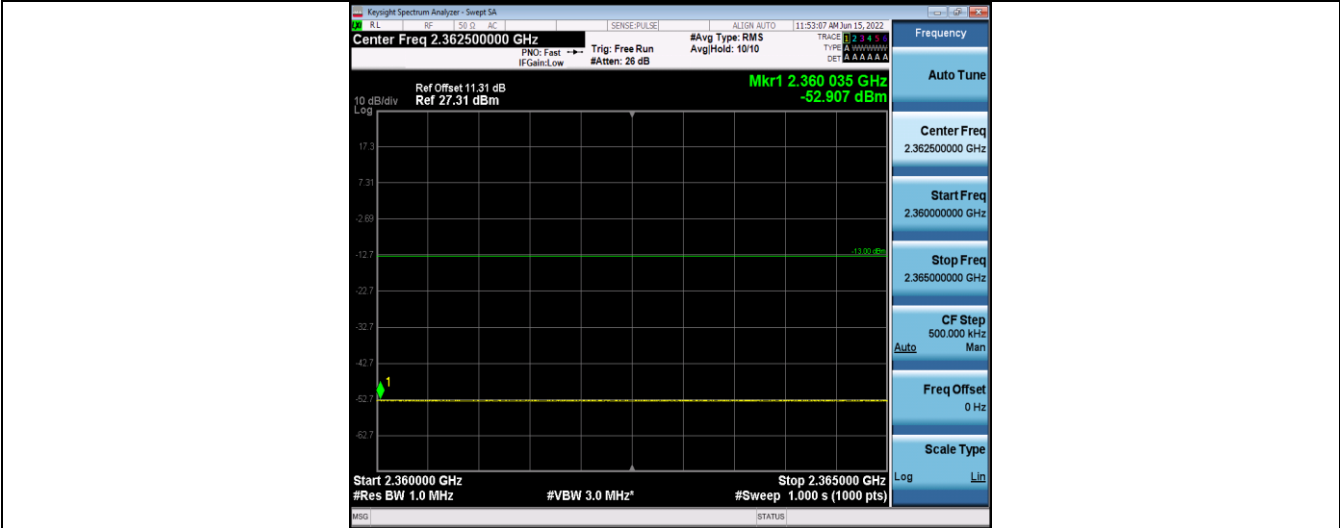

Band30-5MHz-QPSK-27735-25RB#0-Range9:2328~2337MHz

Band30-5MHz-QPSK-27735-25RB#0-Range10:2337~2341MHz

Band30-5MHz-QPSK-27735-25RB#0-Range11:2341~2345MHz

Band30-5MHz-QPSK-27735-25RB#0-Range12:2360~2365MHz

Band30-5MHz-QPSK-27735-25RB#0-Range13:2365~6000MHz

Band30-5MHz-QPSK-27735-25RB#0-Range14:6000~26500MHz

Band30-5MHz-16QAM-27685-25RB#0-Range1:30~1000MHz

Band30-5MHz-16QAM-27685-25RB#0-Range2:1000~2288MHz

Band30-5MHz-16QAM-27685-25RB#0-Range3:2288~2292MHz

Band30-5MHz-16QAM-27685-25RB#0-Range4:2292~2296MHz