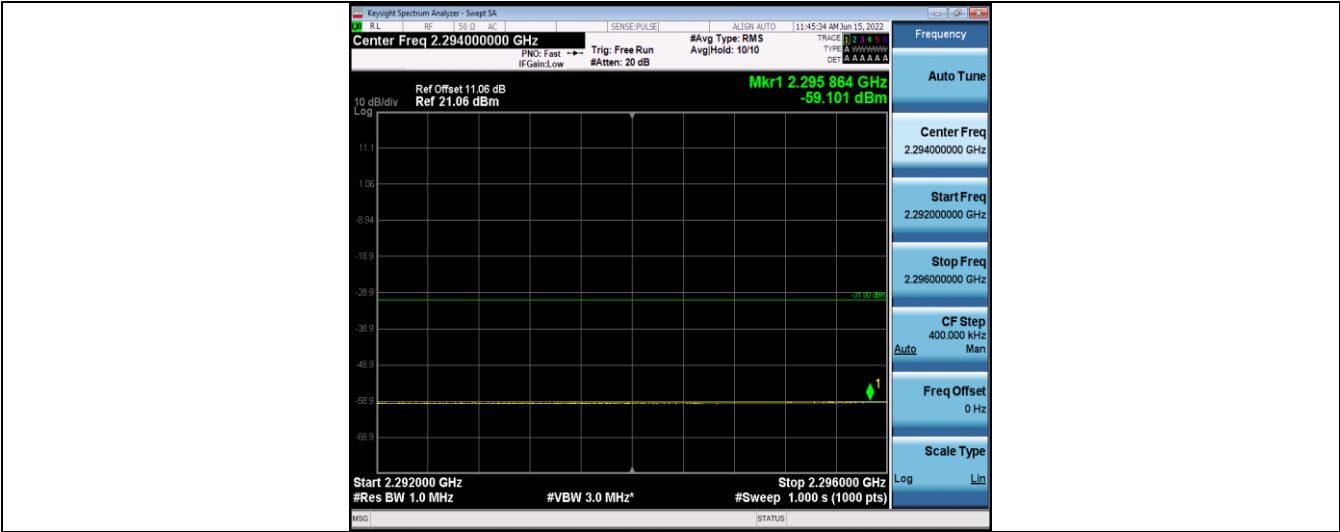

Band30-5MHz-16QAM-27710-25RB#0-Range4:2292~2296MHz

Band30-5MHz-16QAM-27710-25RB#0-Range5:2296~2300MHz