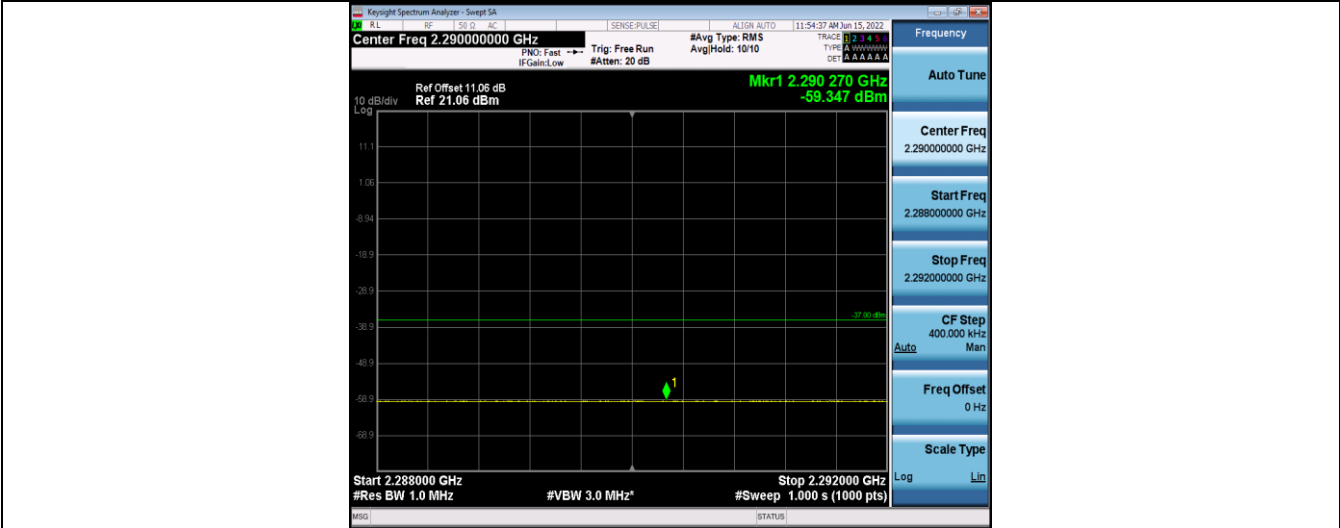

Band30-5MHz-16QAM-27735-25RB#0-Range3:2288~2292MHz

Band30-5MHz-16QAM-27735-25RB#0-Range4:2292~2296MHz