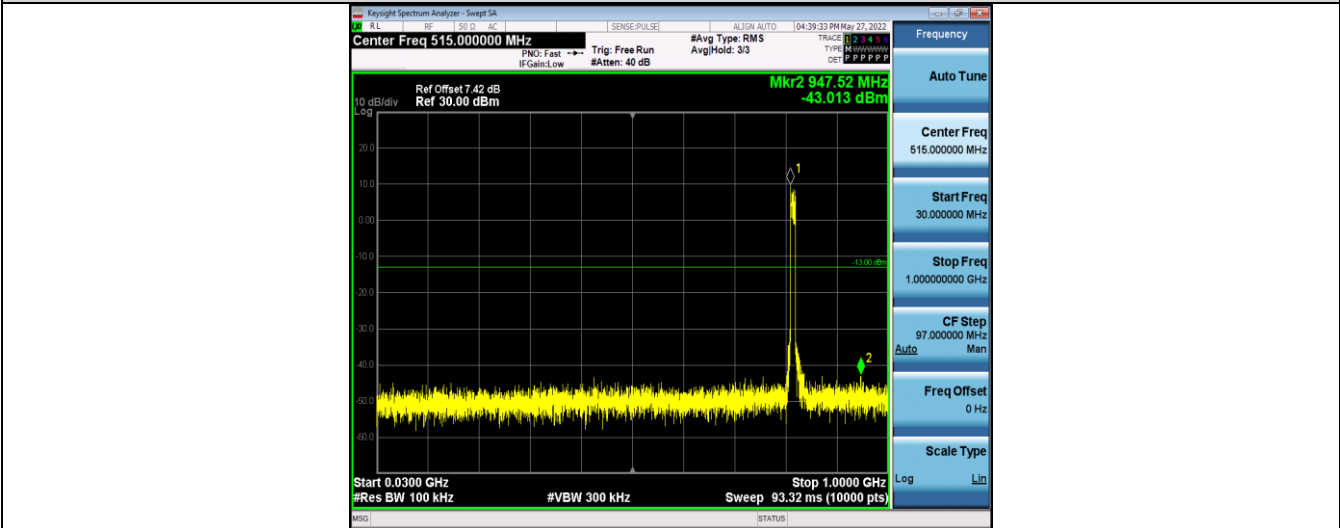

Band26-10MHz-QPSK-26740-50RB#0-Range1:30~1000MHz

Band26-10MHz-QPSK-26740-50RB#0-Range2:1000~10000MHz