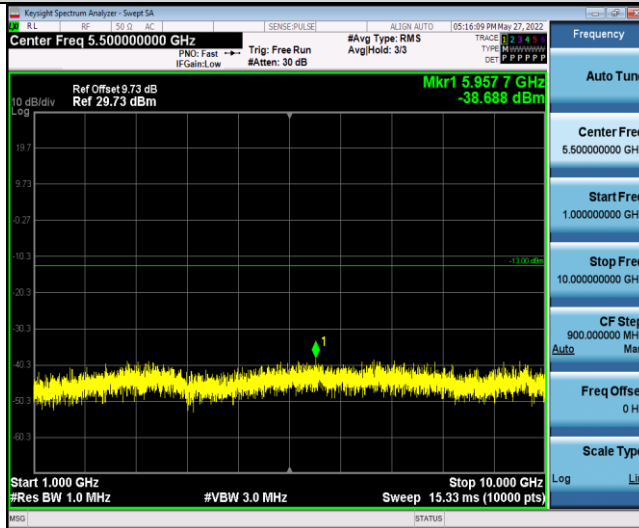

Band26-5MHz-16QAM-26915-25RB#0-Range2:1000~10000MHz

Band26-5MHz-16QAM-27015-25RB#0-Range1:30~1000MHz