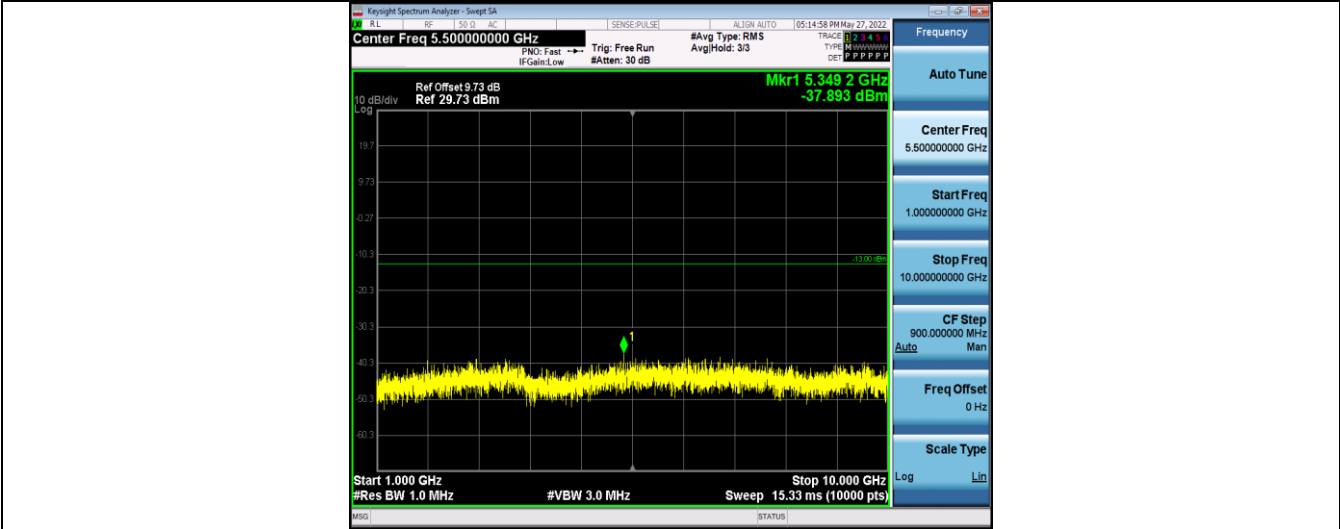

Band26-5MHz-16QAM-26815-25RB#0-Range2:1000~10000MHz

Band26-5MHz-16QAM-26915-25RB#0-Range1:30~1000MHz