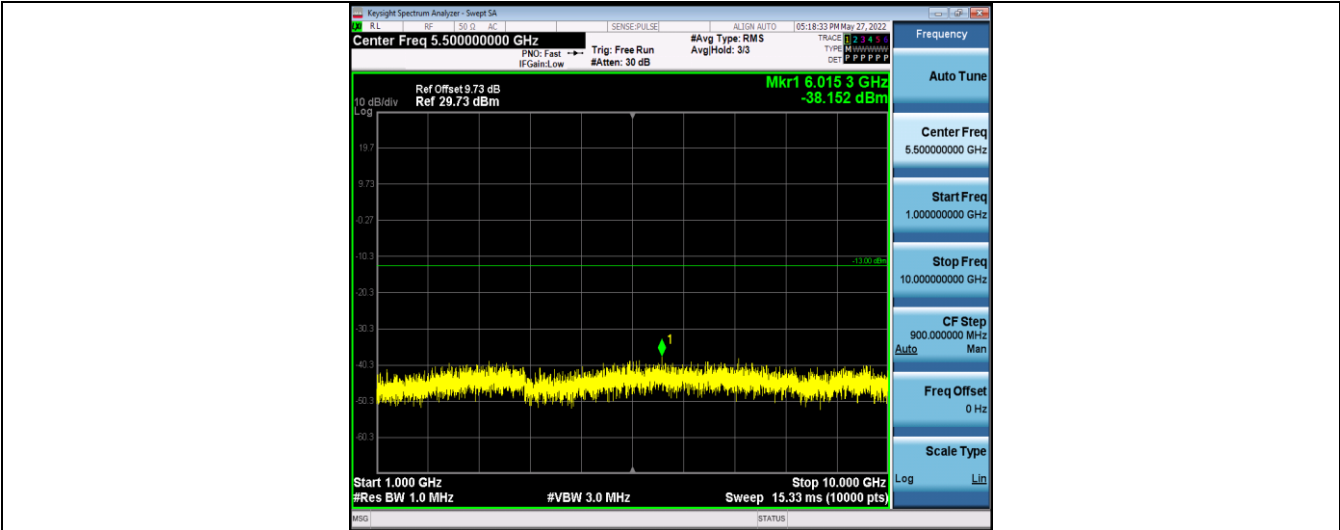

Band26-5MHz-16QAM-26815-25RB#0-Range2:1000~10000MHz

Band26-5MHz-16QAM-26915-25RB#0-Range1:30~1000MHz

Band26-5MHz-16QAM-26915-25RB#0-Range2:1000~10000MHz

Band26-5MHz-16QAM-27015-25RB#0-Range1:30~1000MHz

Band26-5MHz-16QAM-27015-25RB#0-Range2:1000~10000MHz