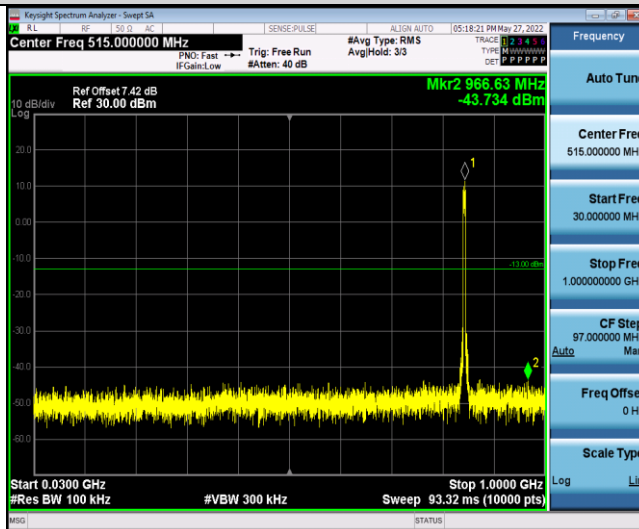

Band26-5MHz-16QAM-26815-25RB#0-Range2:1000~10000MHz

Band26-5MHz-16QAM-26915-25RB#0-Range1:30~1000MHz

Band26-5MHz-16QAM-26915-25RB#0-Range2:1000~10000MHz

Band26-5MHz-16QAM-27015-25RB#0-Range1:30~1000MHz

Band26-5MHz-16QAM-27015-25RB#0-Range2:1000~10000MHz