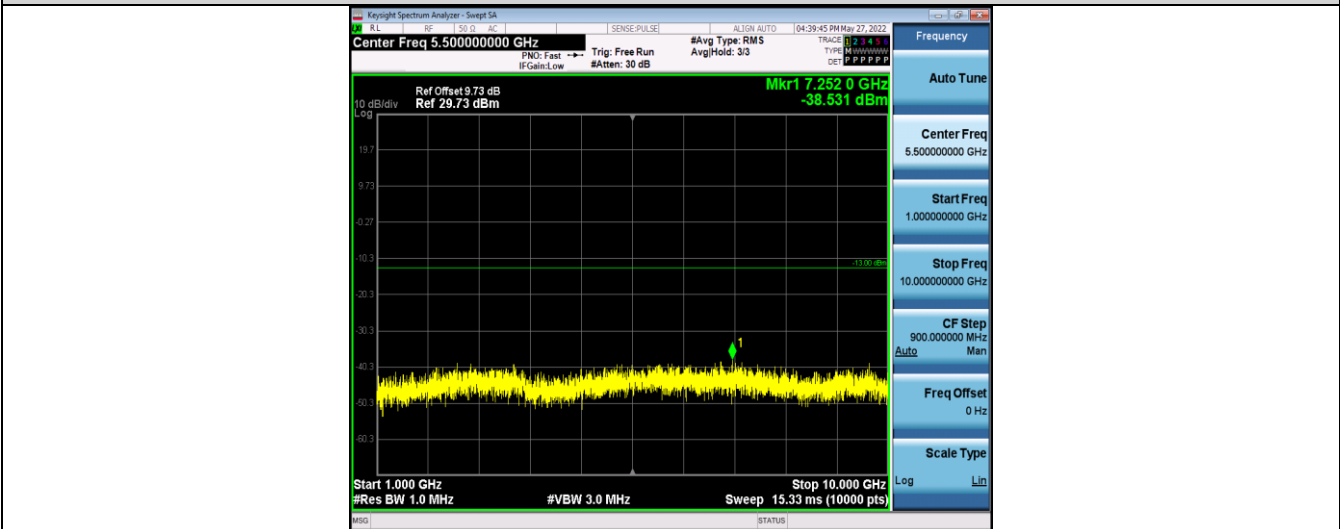

Band26-10MHz-QPSK-26740-50RB#0-Range2:1000~10000MHz

Band26-10MHz-QPSK-26840-50RB#0-Range1:30~1000MHz