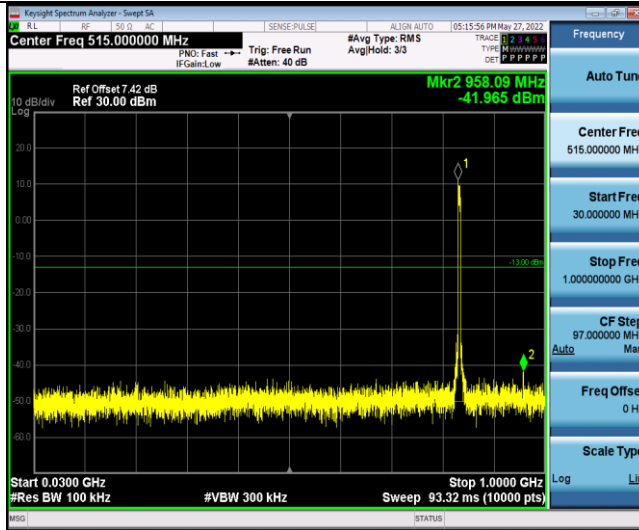

Band26-5MHz-16QAM-26915-25RB#0-Range1:30~1000MHz

Band26-5MHz-16QAM-26915-25RB#0-Range2:1000~10000MHz