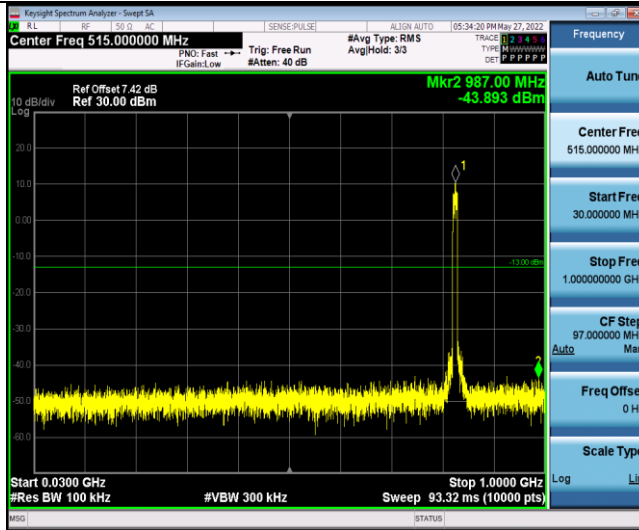

Band26-10MHz-QPSK-26840-50RB#0-Range1:30~1000MHz

Band26-10MHz-QPSK-26840-50RB#0-Range2:1000~10000MHz