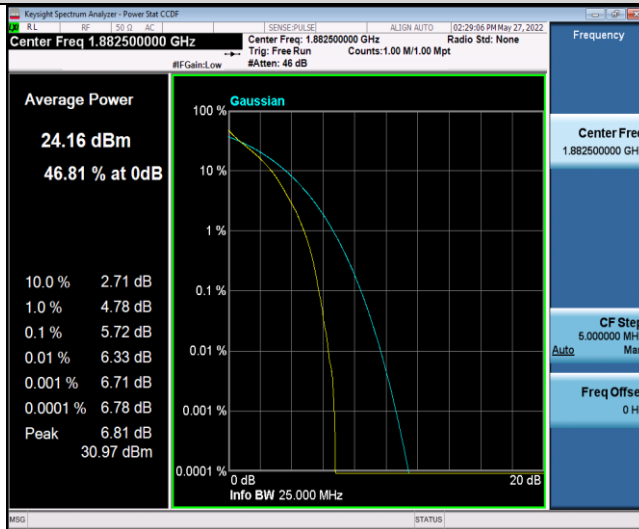

Band25-1.4MHz-QPSK-26365-6RB#0