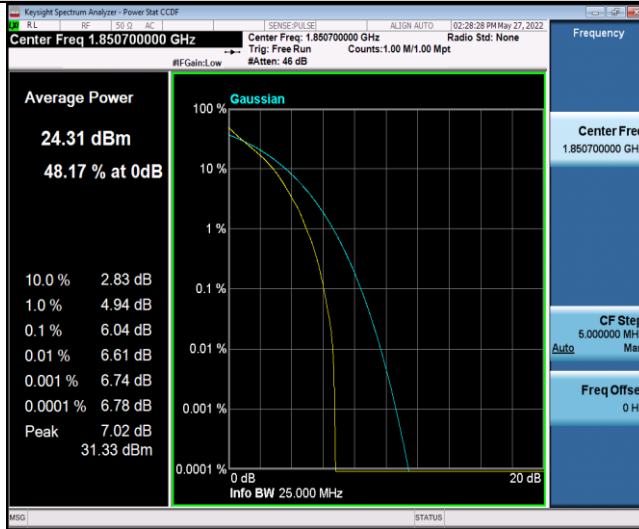

Test Graphs

Band25-1.4MHz-QPSK-26047-6RB#0