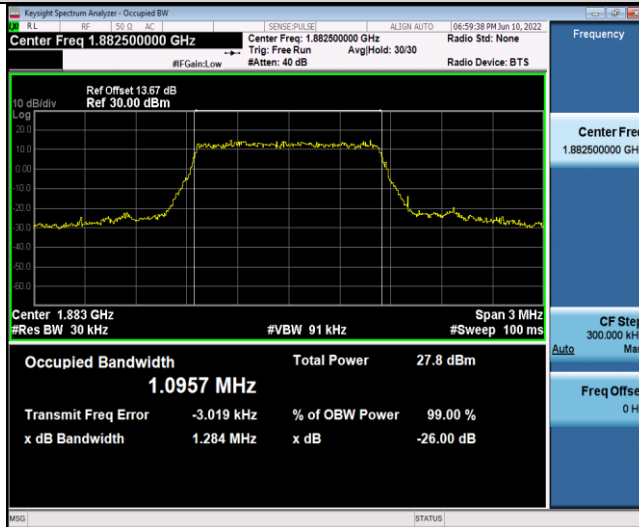

Band25-1.4MHz-QPSK-26365-6RB#0