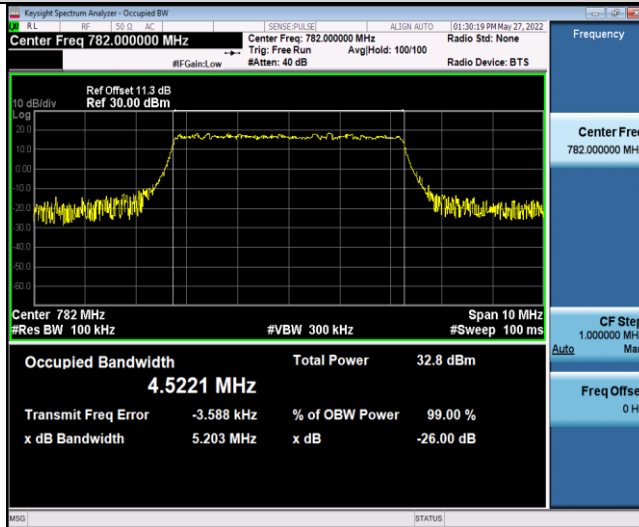

Band13-5MHz-QPSK-23230-25RB#0