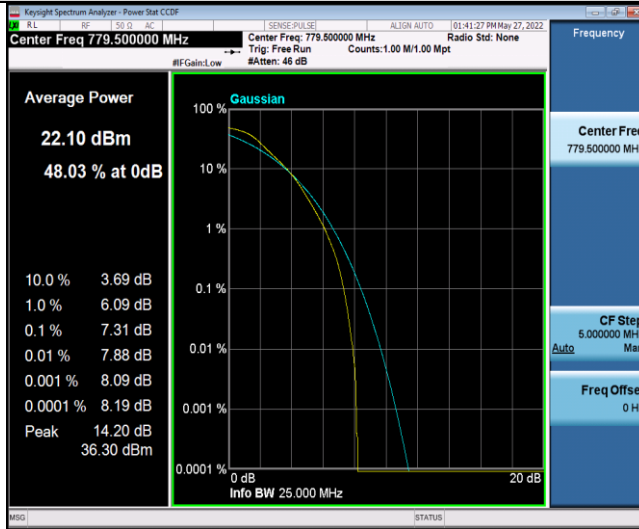

Test Graphs

Band13-5MHz-QPSK-23205-25RB#0