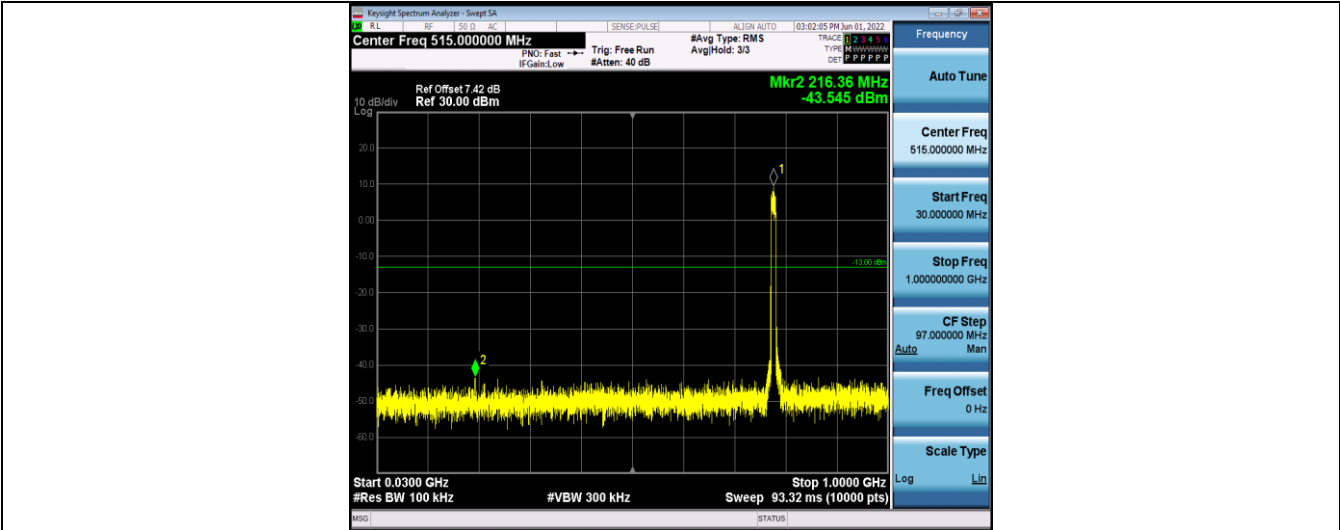

Band13-10MHz-16QAM-23230-50RB#0-Range1:30~1000MHz