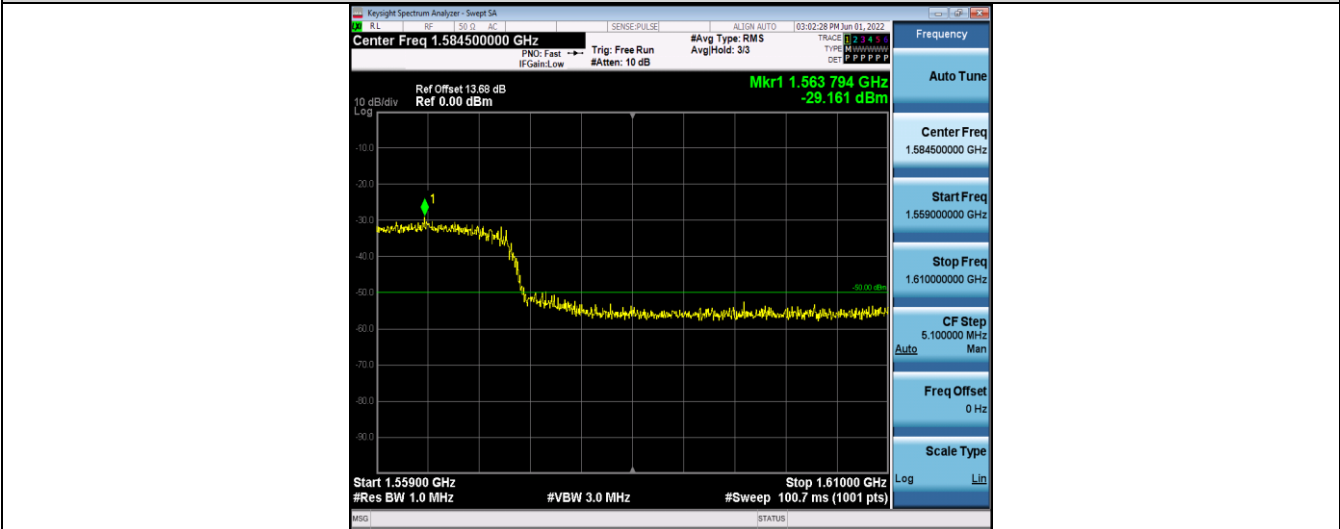

Band13-10MHz-16QAM-23230-50RB#0-Range3:1559~1610MHz