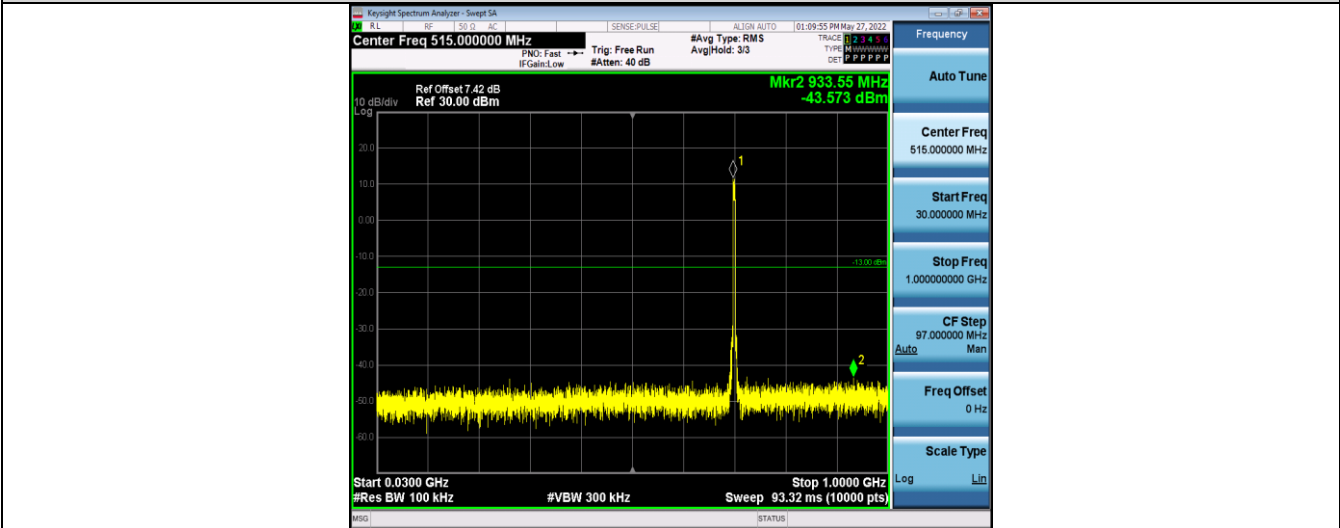

Band12-5MHz-16QAM-23095-25RB#0-Range1:30~1000MHz