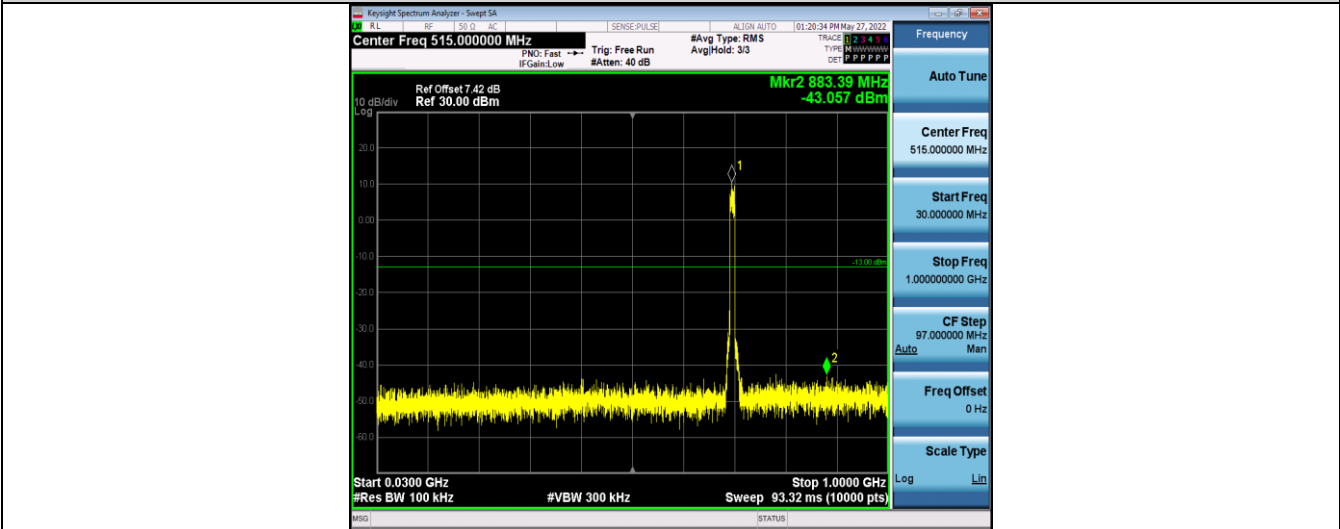

Band12-10MHz-QPSK-23060-50RB#0-Range1:30~1000MHz