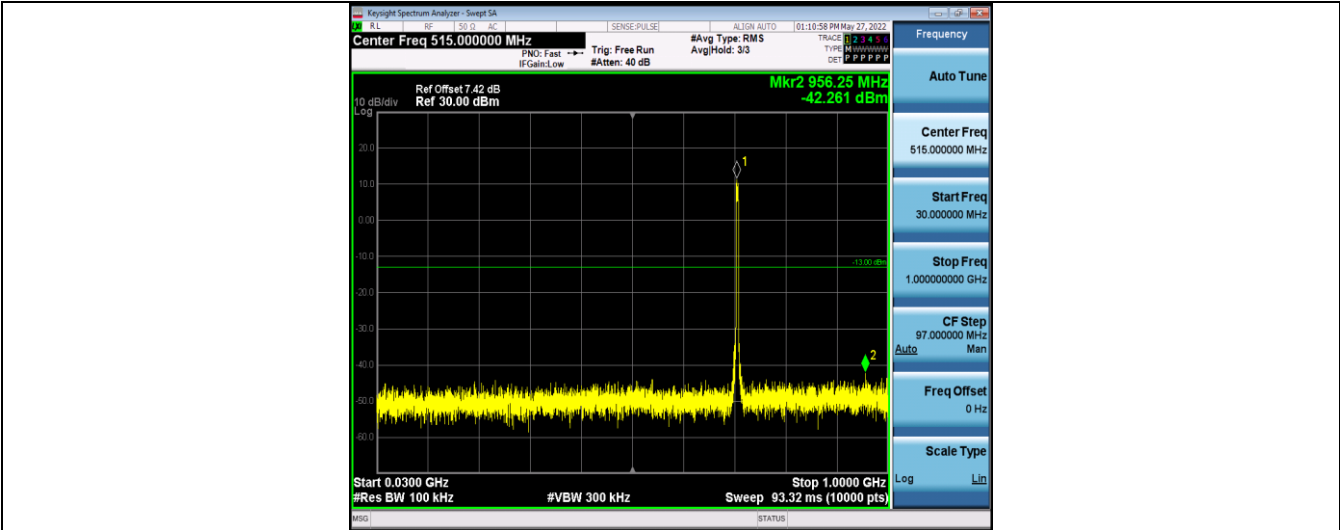

Band12-5MHz-16QAM-23035-25RB#0-Range1:30~1000MHz

Band12-5MHz-16QAM-23035-25RB#0-Range2:1000~10000MHz

Band12-5MHz-16QAM-23095-25RB#0-Range1:30~1000MHz

Band12-5MHz-16QAM-23095-25RB#0-Range2:1000~10000MHz

Band12-5MHz-16QAM-23155-25RB#0-Range1:30~1000MHz