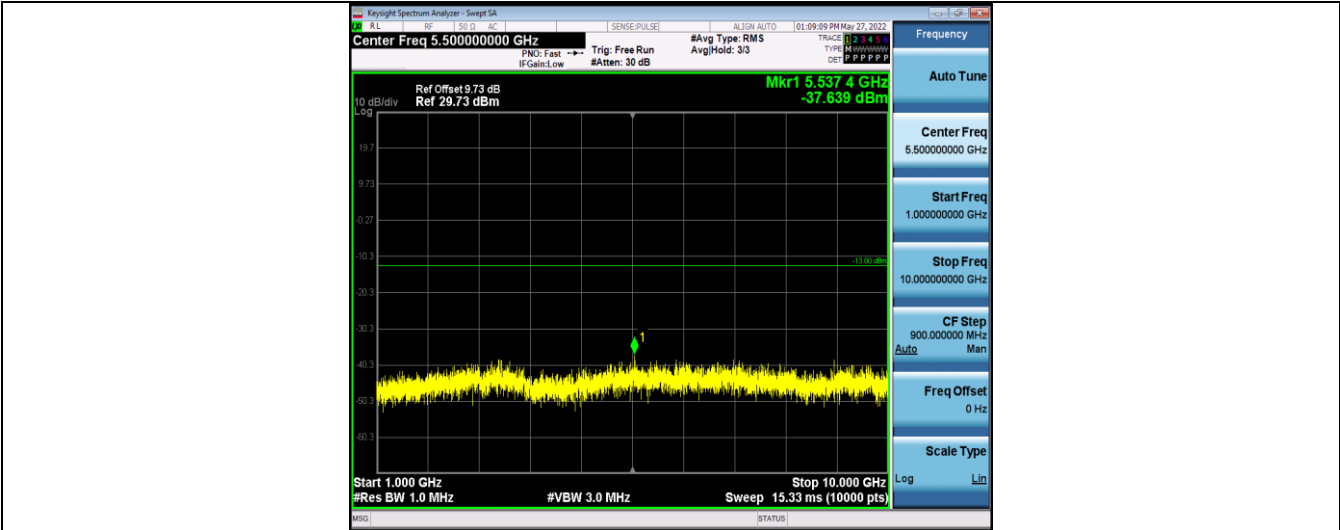

Band12-5MHz-16QAM-23035-25RB#0-Range2:1000~10000MHz