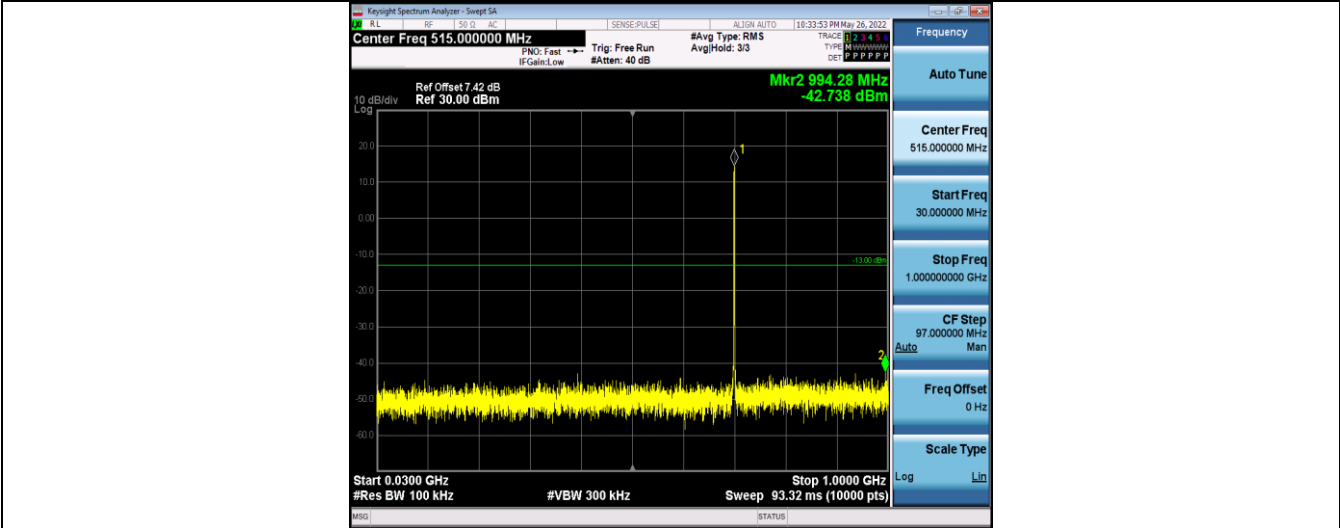

Band12-1.4MHz-16QAM-23095-6RB#0-Range1:30~1000MHz