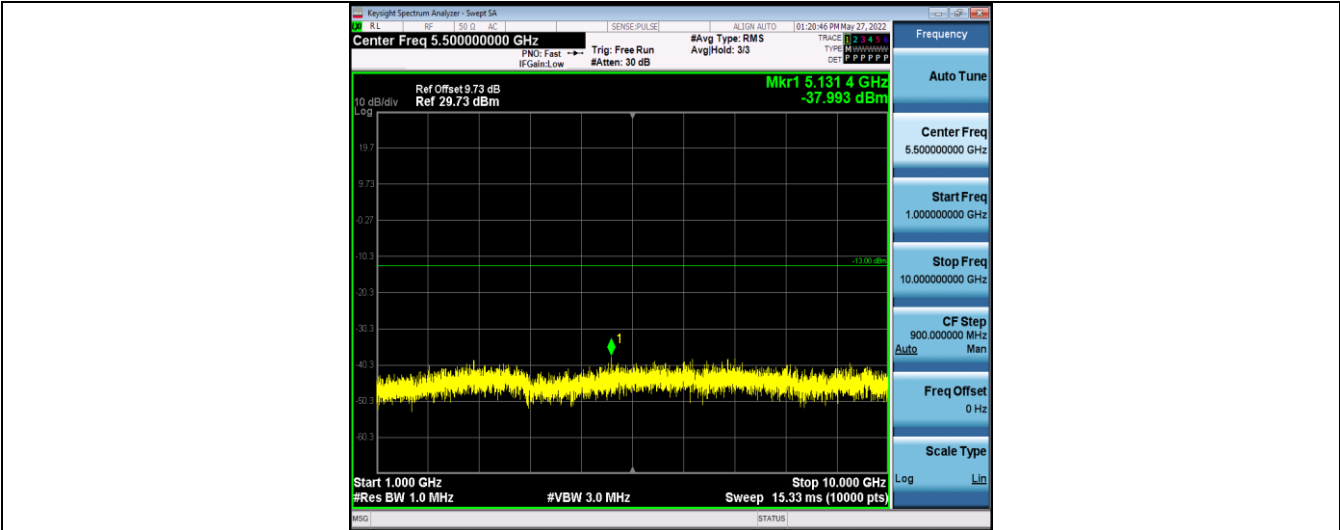

Band12-10MHz-QPSK-23060-50RB#0-Range2:1000~10000MHz