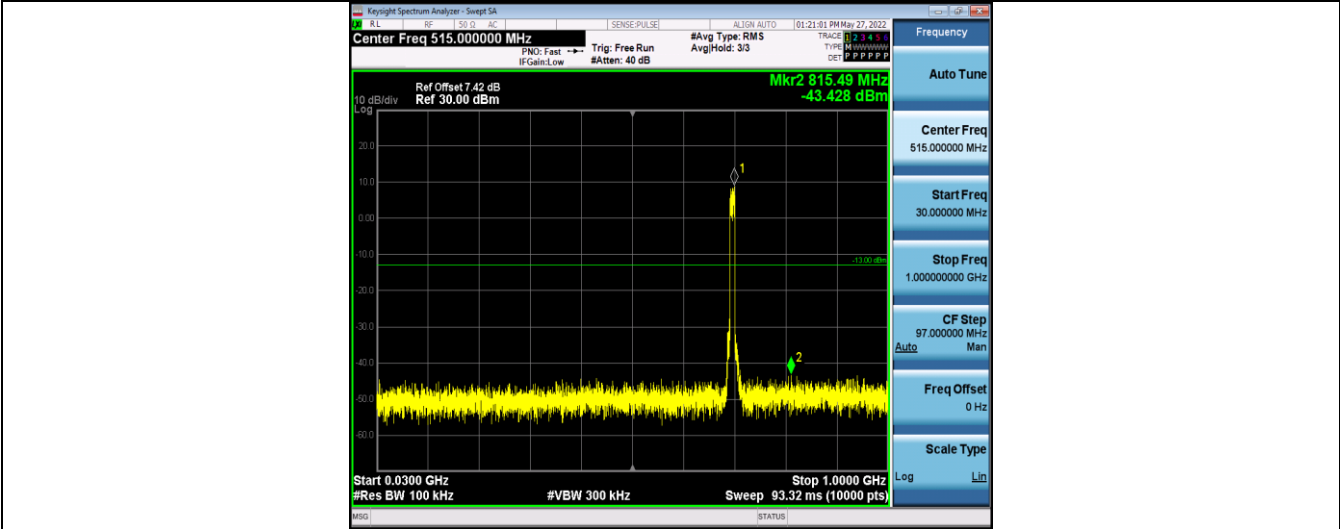

Band12-10MHz-16QAM-23060-50RB#0-Range1:30~1000MHz