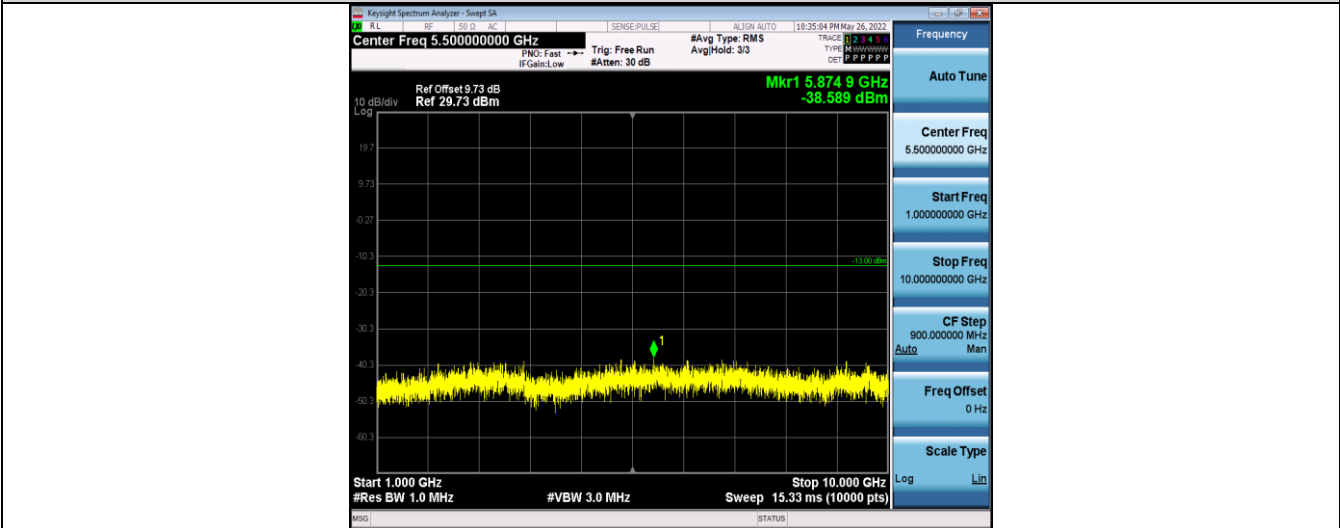

Band12-1.4MHz-16QAM-23173-6RB#0-Range2:1000~10000MHz