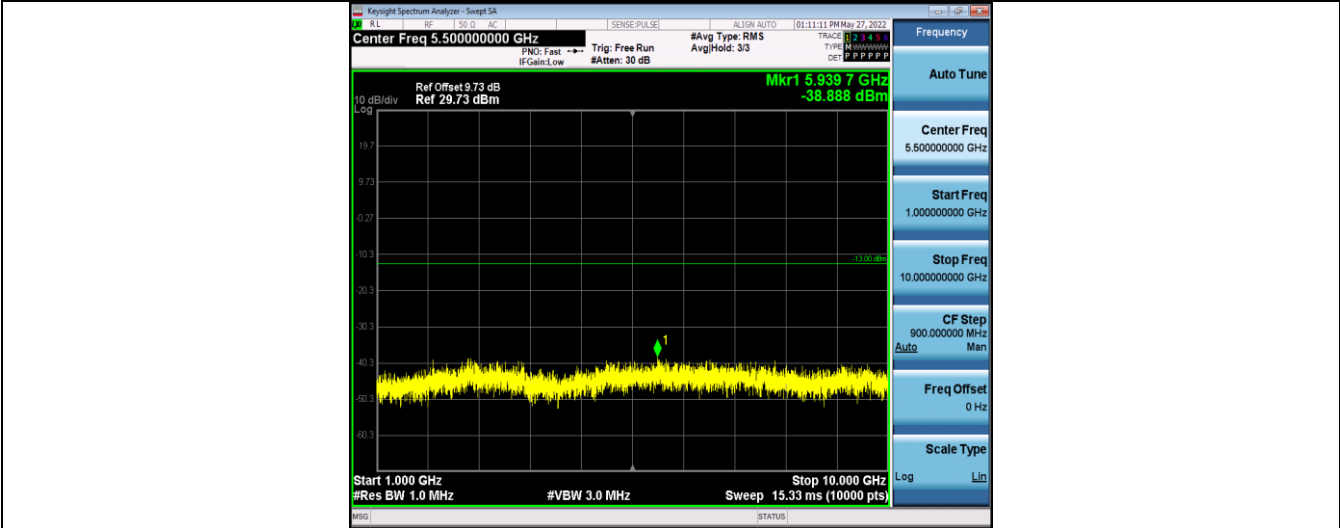

Band12-5MHz-16QAM-23155-25RB#0-Range2:1000~10000MHz