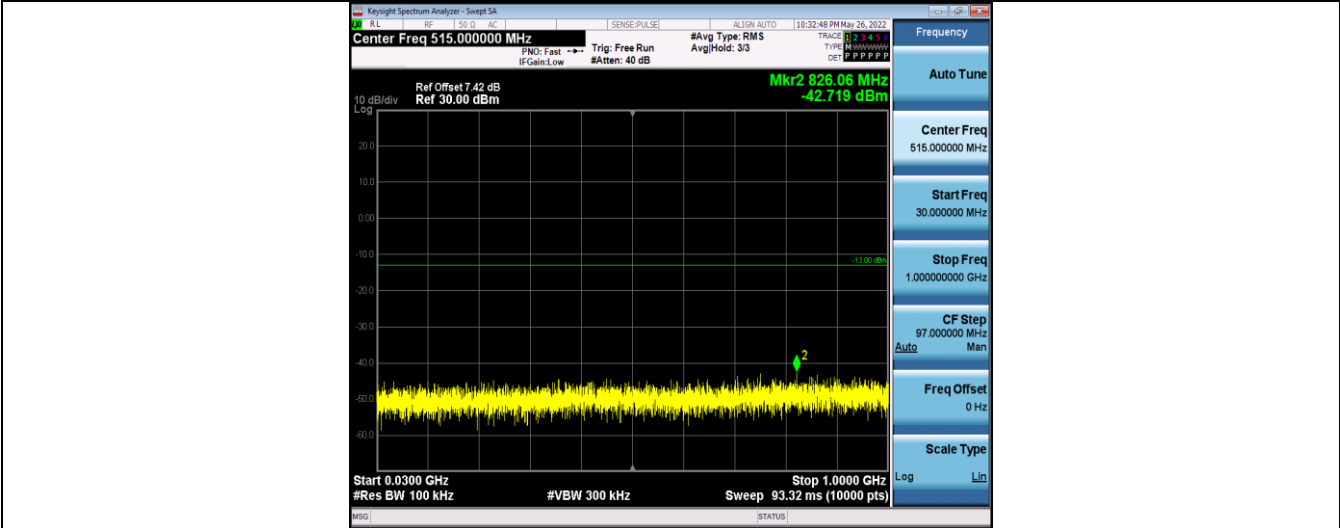

Band12-1.4MHz-QPSK-23095-6RB#0-Range1:30~1000MHz