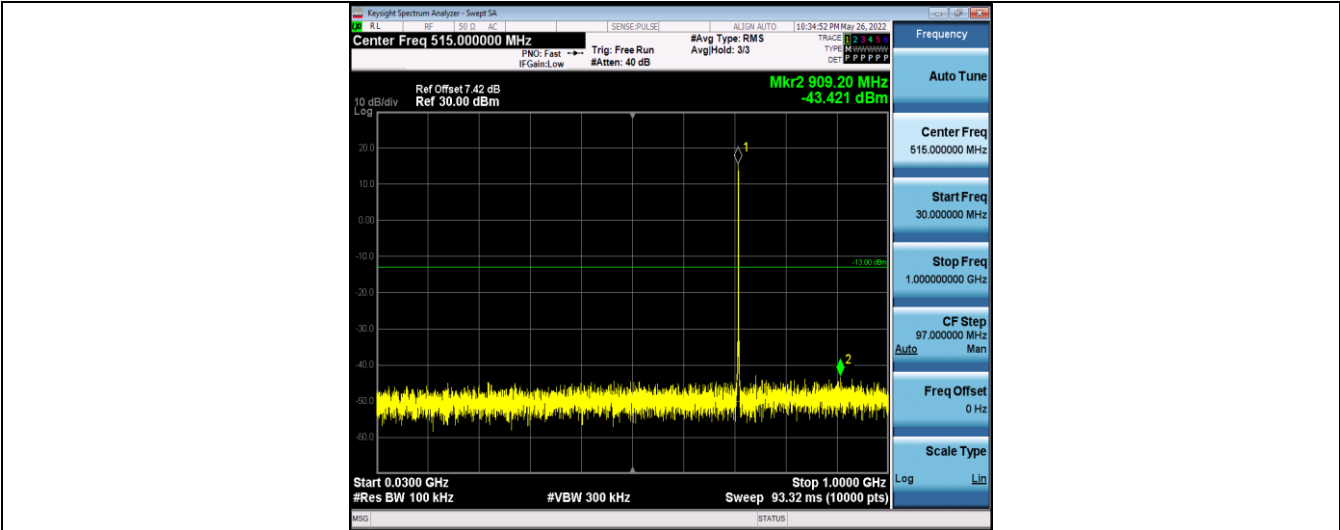

Band12-1.4MHz-16QAM-23173-6RB#0-Range1:30~1000MHz