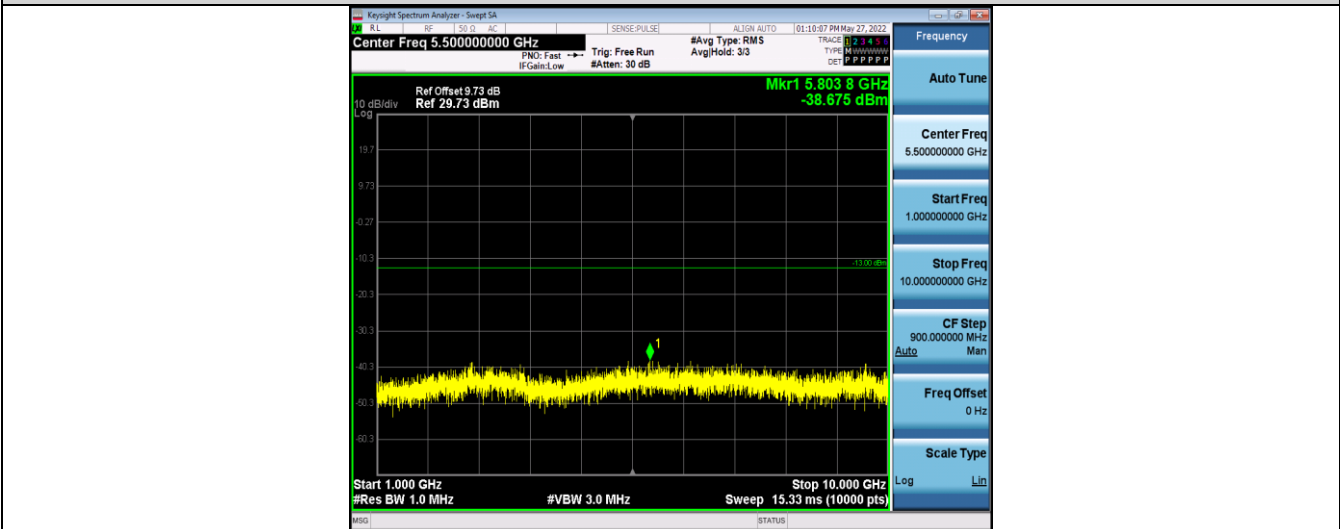

Band12-5MHz-16QAM-23035-25RB#0-Range1:30~1000MHz

Band12-5MHz-16QAM-23035-25RB#0-Range2:1000~10000MHz

Band12-5MHz-16QAM-23095-25RB#0-Range1:30~1000MHz

Band12-5MHz-16QAM-23095-25RB#0-Range2:1000~10000MHz

Band12-5MHz-16QAM-23155-25RB#0-Range1:30~1000MHz