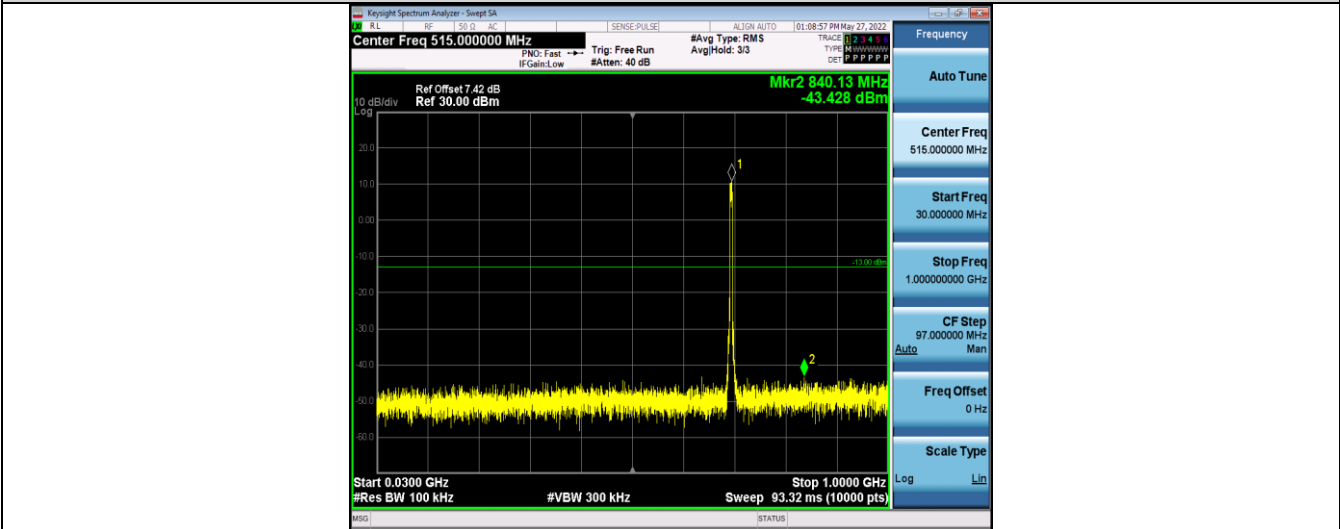

Band12-5MHz-16QAM-23035-25RB#0-Range1:30~1000MHz