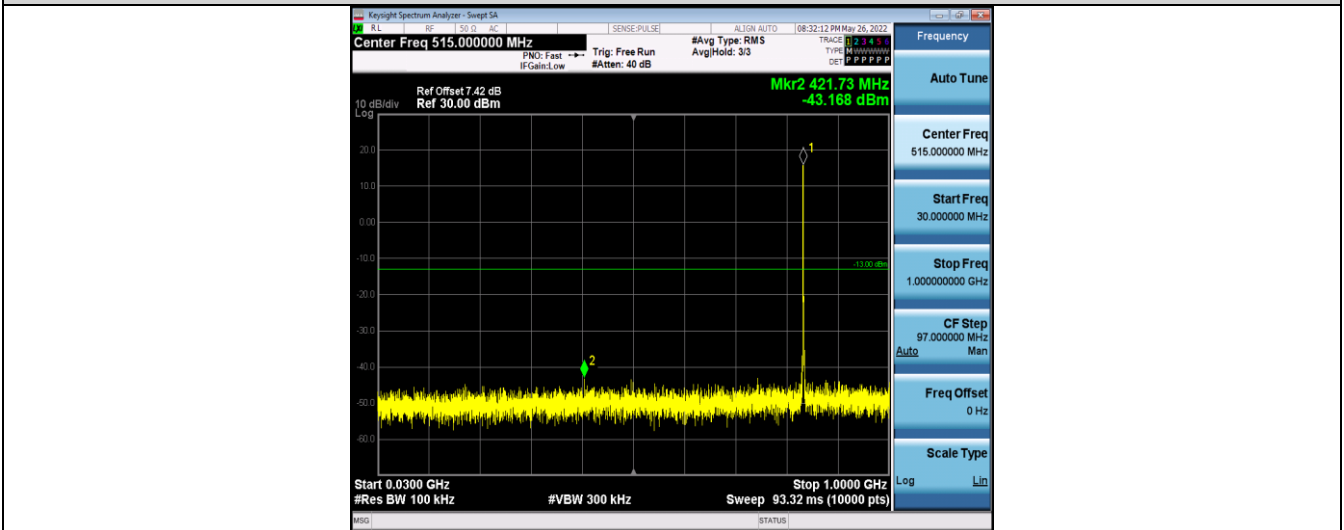

Band5-1.4MHz-16QAM-20525-6RB#0-Range1:30~1000MHz