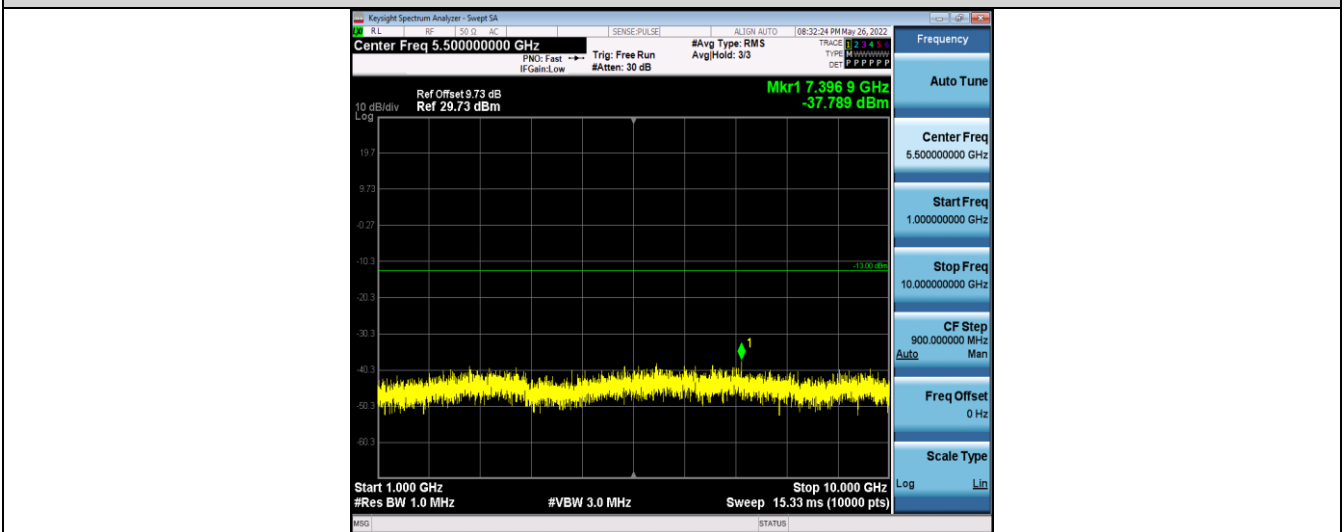

Band5-1.4MHz-16QAM-20407-6RB#0-Range1:30~1000MHz

Band5-1.4MHz-16QAM-20407-6RB#0-Range2:1000~10000MHz

Band5-1.4MHz-16QAM-20525-6RB#0-Range1:30~1000MHz

Band5-1.4MHz-16QAM-20525-6RB#0-Range2:1000~10000MHz

Band5-1.4MHz-16QAM-20643-6RB#0-Range1:30~1000MHz