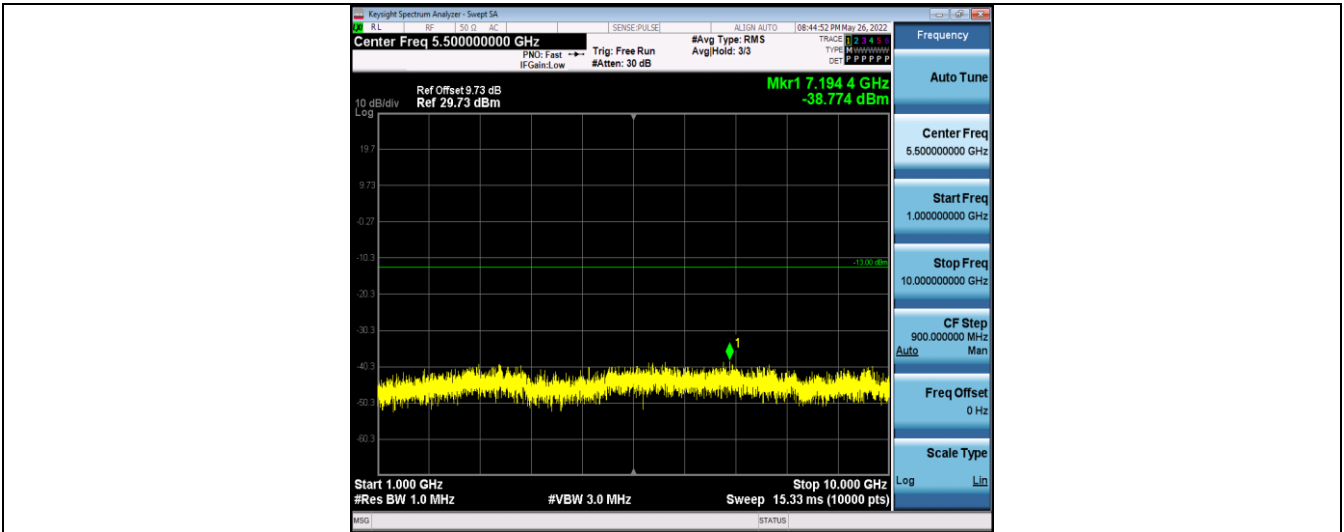

Band5-3MHz-QPSK-20415-15RB#0-Range2:1000~10000MHz