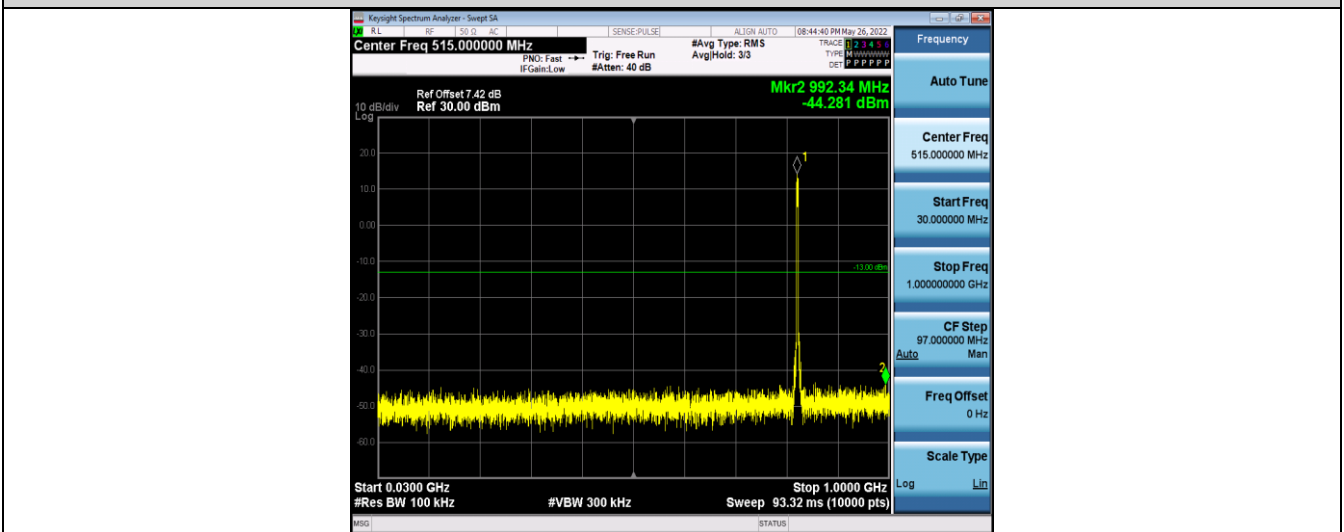

Band5-3MHz-QPSK-20415-15RB#0-Range1:30~1000MHz