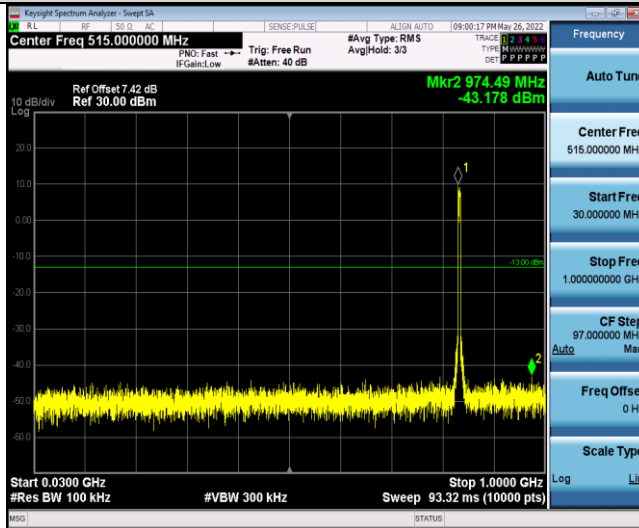

Band5-5MHz-16QAM-20525-25RB#0-Range1:30~1000MHz