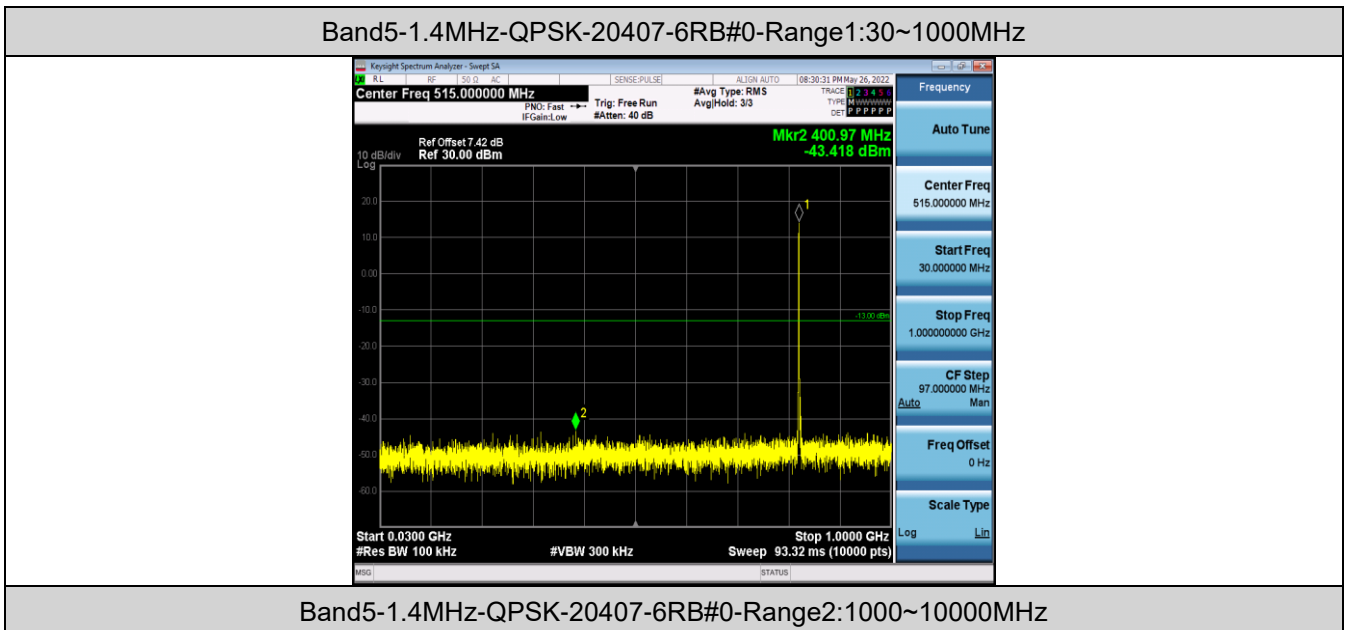

Band5	5MHz	16QAM	20425	25RB#0	Range2:1000~10000MHz	-38.5	PASS
Band5	5MHz	16QAM	20525	25RB#0	Range1:30~1000MHz	-43.18	PASS
Band5	5MHz	16QAM	20525	25RB#0	Range2:1000~10000MHz	-38.51	PASS
Band5	5MHz	16QAM	20625	25RB#0	Range1:30~1000MHz	-43.13	PASS
Band5	5MHz	16QAM	20625	25RB#0	Range2:1000~10000MHz	-38.61	PASS
Band5	10MHz	QPSK	20450	50RB#0	Range1:30~1000MHz	-43.94	PASS
Band5	10MHz	QPSK	20450	50RB#0	Range2:1000~10000MHz	-38.19	PASS
Band5	10MHz	QPSK	20525	50RB#0	Range1:30~1000MHz	-43.14	PASS
Band5	10MHz	QPSK	20525	50RB#0	Range2:1000~10000MHz	-37.86	PASS
Band5	10MHz	QPSK	20600	50RB#0	Range1:30~1000MHz	-44.24	PASS
Band5	10MHz	QPSK	20600	50RB#0	Range2:1000~10000MHz	-37.7	PASS
Band5	10MHz	16QAM	20450	50RB#0	Range1:30~1000MHz	-43.25	PASS
Band5	10MHz	16QAM	20450	50RB#0	Range2:1000~10000MHz	-38.56	PASS
Band5	10MHz	16QAM	20525	50RB#0	Range1:30~1000MHz	-43.57	PASS
Band5	10MHz	16QAM	20525	50RB#0	Range2:1000~10000MHz	-37.95	PASS
Band5	10MHz	16QAM	20600	50RB#0	Range1:30~1000MHz	-43.37	PASS
Band5	10MHz	16QAM	20600	50RB#0	Range2:1000~10000MHz	-38.74	PASS

Test Graphs