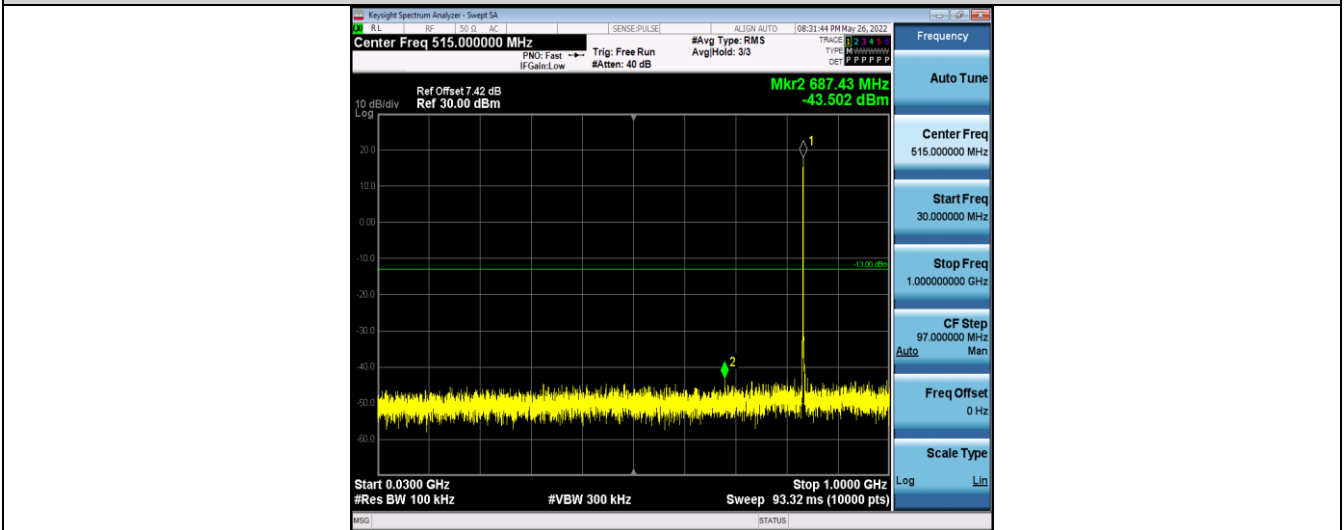

Band5-1.4MHz-QPSK-20525-6RB#0-Range1:30~1000MHz