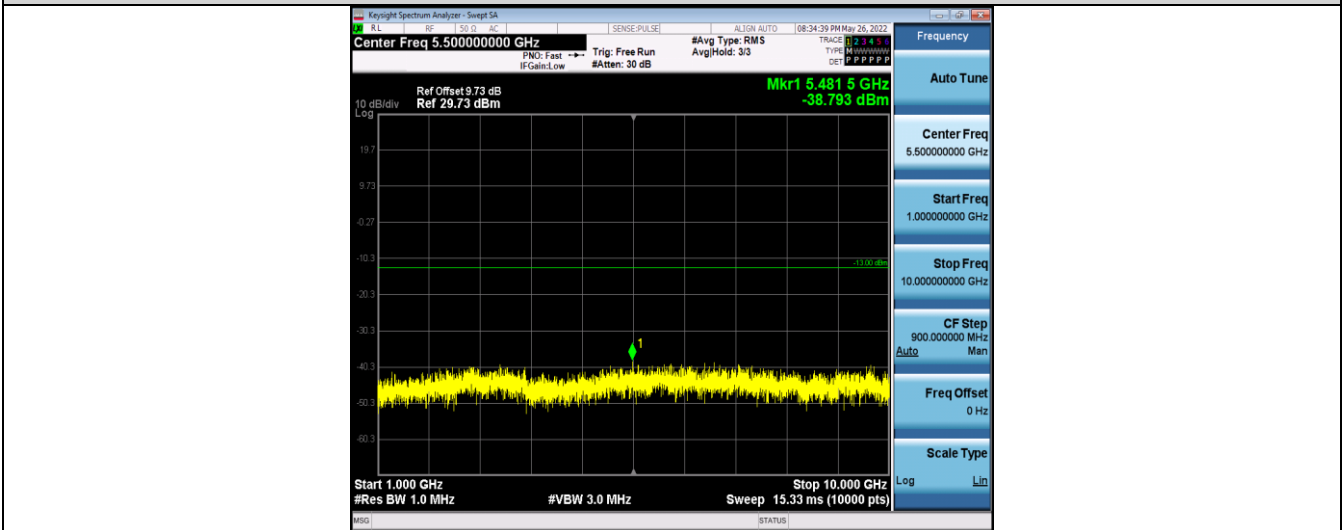

Band5-1.4MHz-16QAM-20643-6RB#0-Range2:1000~10000MHz