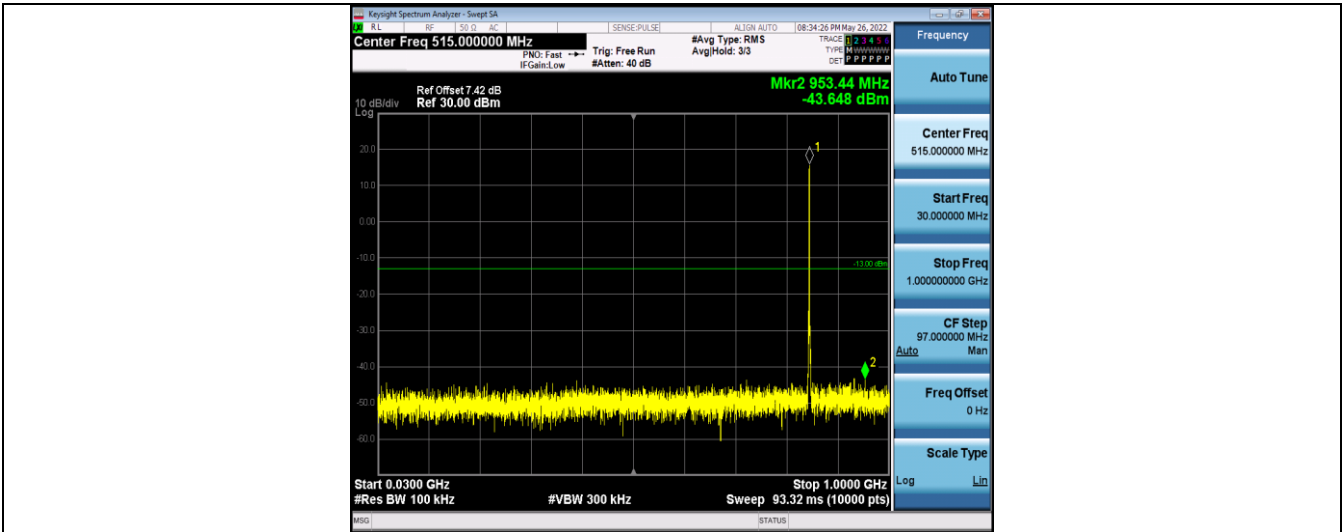

Band5-1.4MHz-16QAM-20407-6RB#0-Range1:30~1000MHz

Band5-1.4MHz-16QAM-20407-6RB#0-Range2:1000~10000MHz

Band5-1.4MHz-16QAM-20525-6RB#0-Range1:30~1000MHz

Band5-1.4MHz-16QAM-20525-6RB#0-Range2:1000~10000MHz

Band5-1.4MHz-16QAM-20643-6RB#0-Range1:30~1000MHz