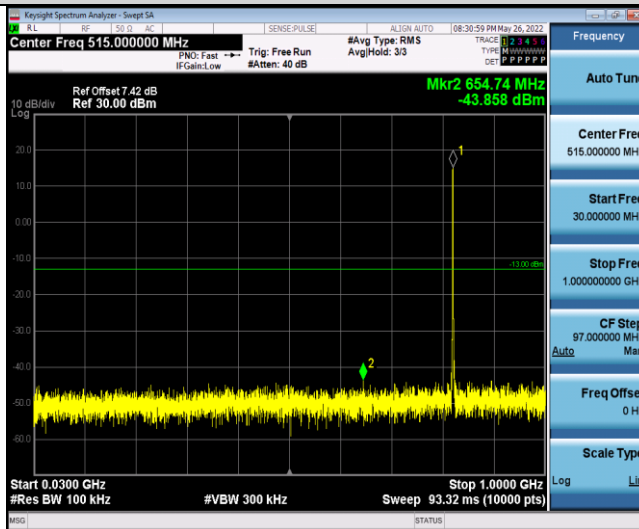

Band5-1.4MHz-16QAM-20407-6RB#0-Range1:30~1000MHz