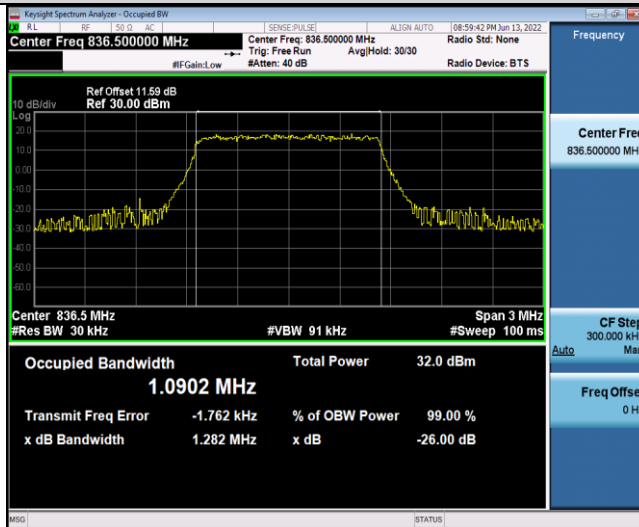

Band5-1.4MHz-QPSK-20525-6RB#0