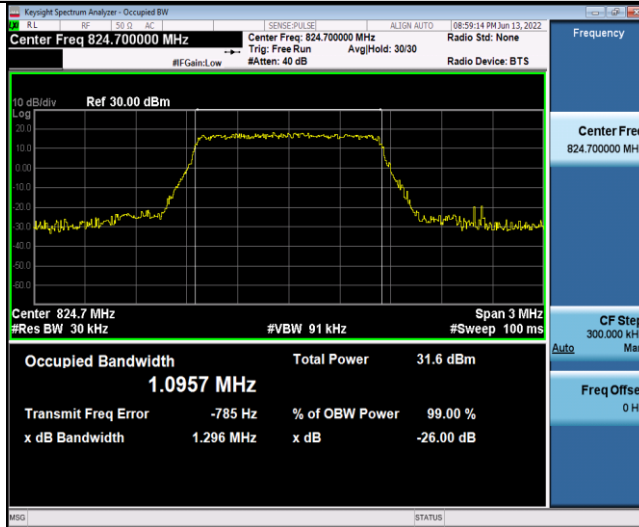

Test Graphs

Band5-1.4MHz-QPSK-20407-6RB#0