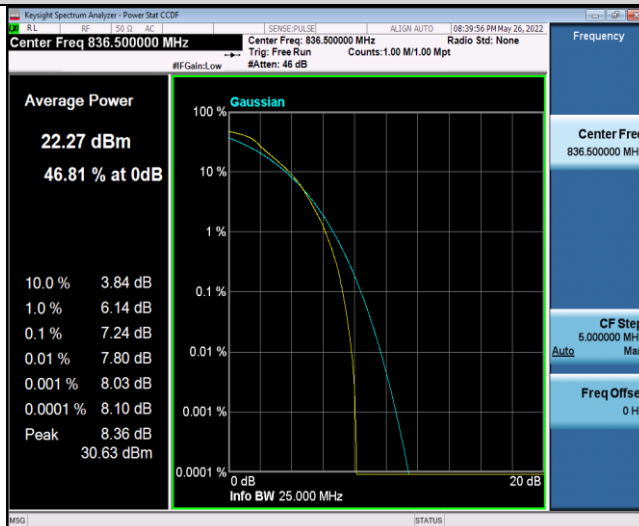

Band5-1.4MHz-QPSK-20525-6RB#0