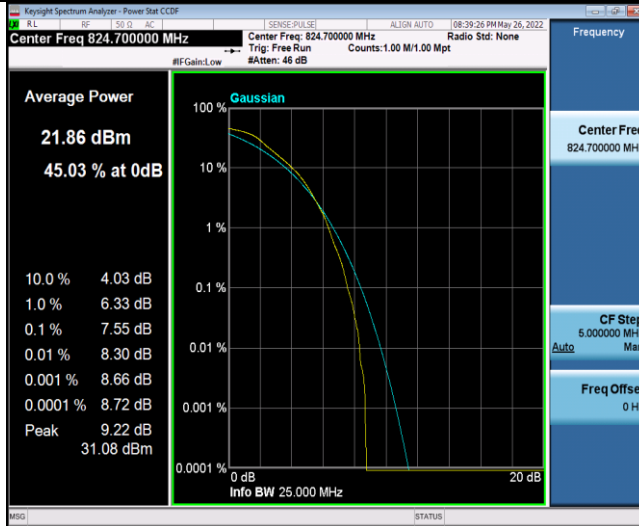

Test Graphs

Band5-1.4MHz-QPSK-20407-6RB#0