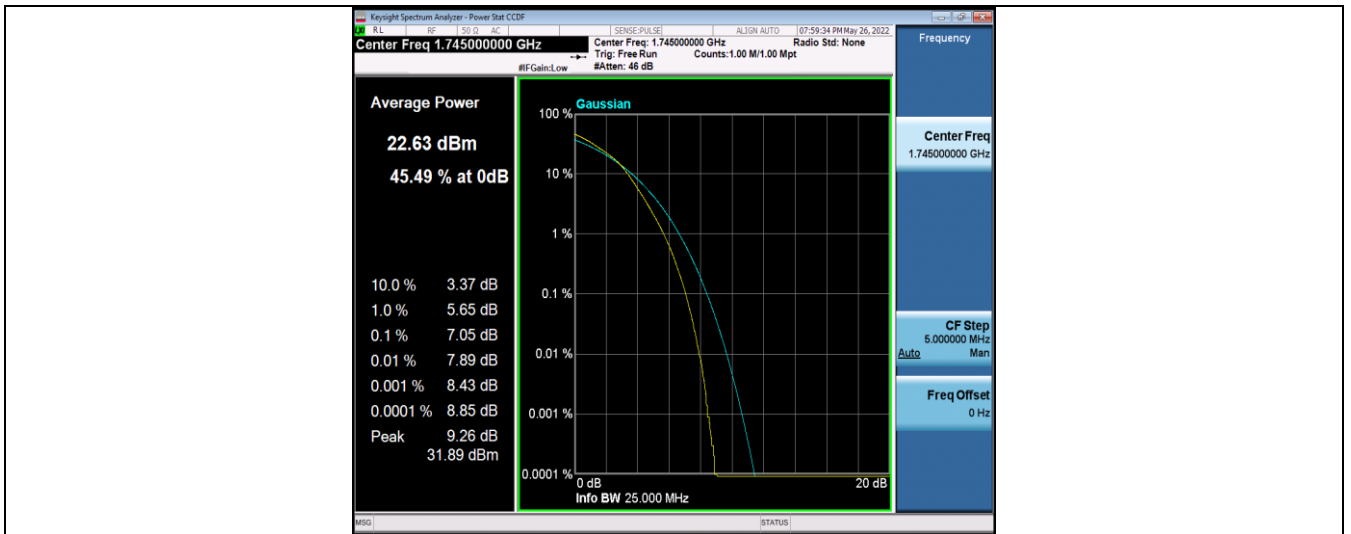

Band4-15MHz-16QAM-20325-75RB#0

Band4-20MHz-QPSK-20050-100RB#0

Band4-20MHz-QPSK-20175-100RB#0

Band4-20MHz-QPSK-20300-100RB#0

Band4-20MHz-16QAM-20050-100RB#0

Band4-20MHz-16QAM-20175-100RB#0

Band4-20MHz-16QAM-20300-100RB#0