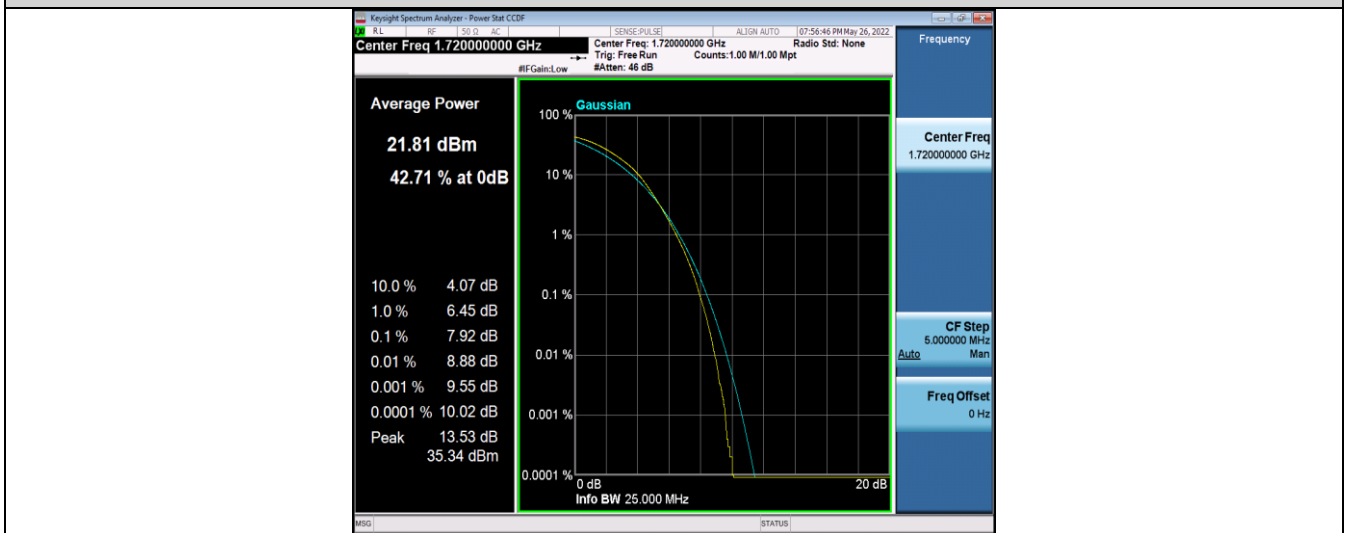

Band4-15MHz-16QAM-20325-75RB#0

Band4-20MHz-QPSK-20050-100RB#0

Band4-20MHz-QPSK-20175-100RB#0

Band4-20MHz-QPSK-20300-100RB#0

Band4-20MHz-16QAM-20050-100RB#0

Band4-20MHz-16QAM-20175-100RB#0

Band4-20MHz-16QAM-20300-100RB#0