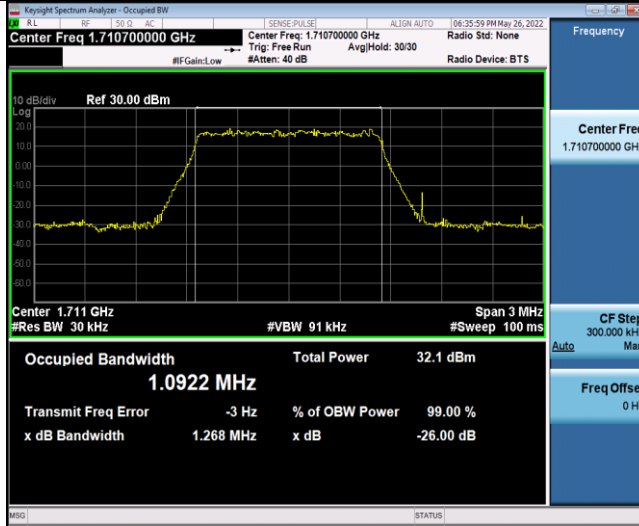

Test Graphs

Band4-1.4MHz-QPSK-19957-6RB#0