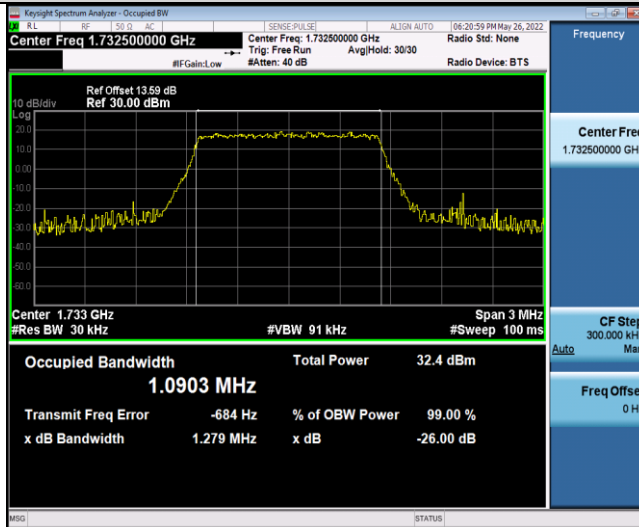

Band4-1.4MHz-QPSK-20175-6RB#0