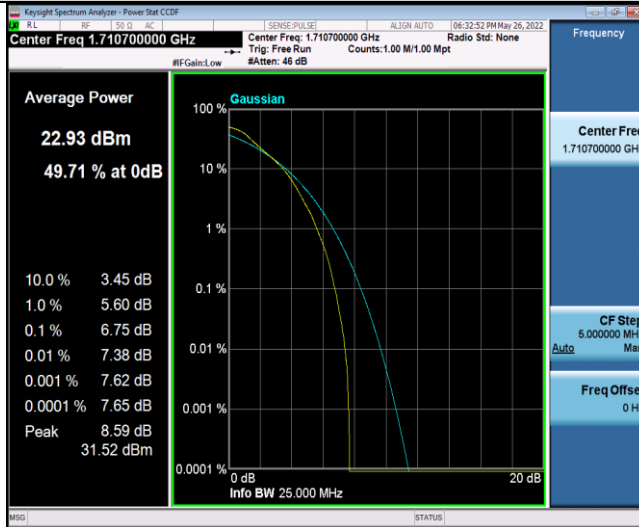

Test Graphs

Band4-1.4MHz-QPSK-19957-6RB#0