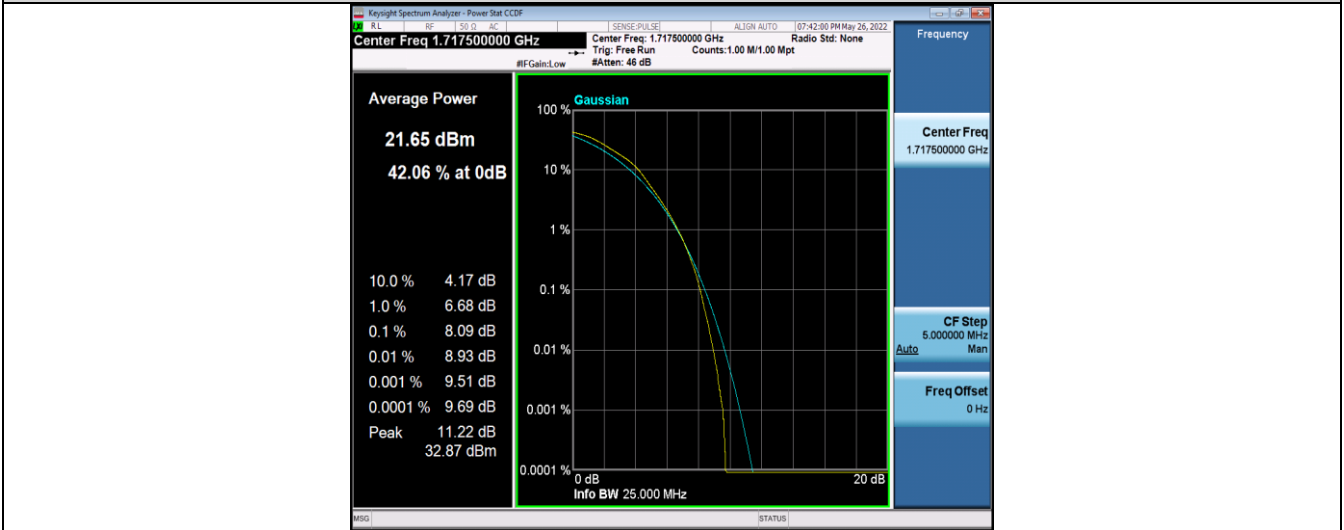

Band4-10MHz-16QAM-20175-50RB#0

Band4-10MHz-16QAM-20350-50RB#0

Band4-15MHz-QPSK-20025-75RB#0

Band4-15MHz-QPSK-20175-75RB#0

Band4-15MHz-QPSK-20325-75RB#0

Band4-15MHz-16QAM-20025-75RB#0

Band4-15MHz-16QAM-20175-75RB#0