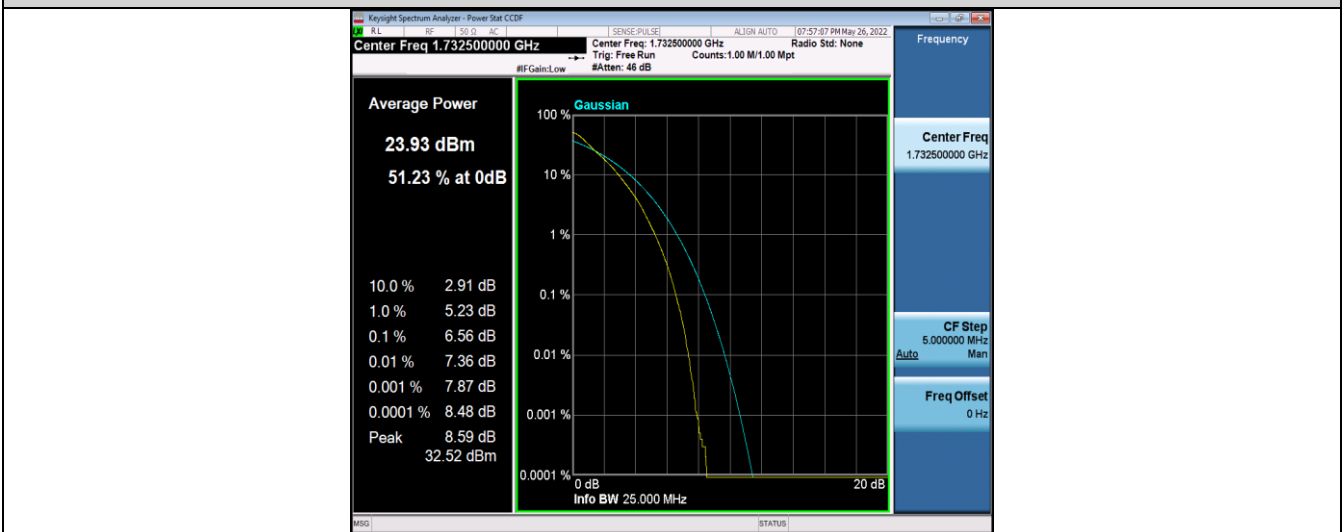

Band4-20MHz-QPSK-20175-100RB#0