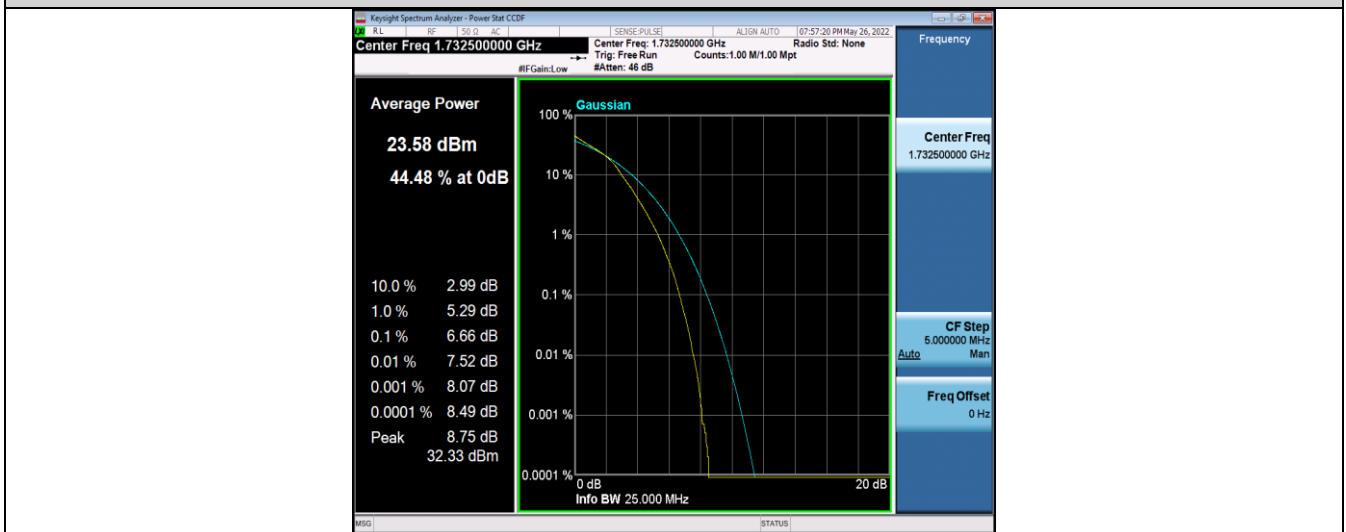

Band4-15MHz-16QAM-20325-75RB#0

Band4-20MHz-QPSK-20050-100RB#0

Band4-20MHz-QPSK-20175-100RB#0

Band4-20MHz-QPSK-20300-100RB#0

Band4-20MHz-16QAM-20050-100RB#0

Band4-20MHz-16QAM-20175-100RB#0

Band4-20MHz-16QAM-20300-100RB#0