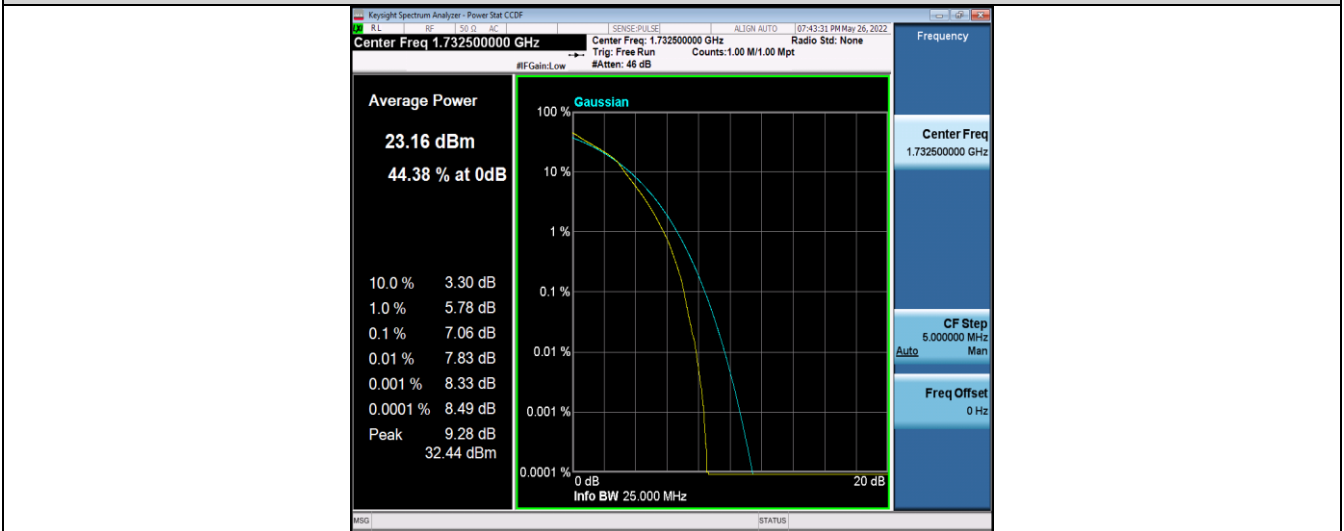

Band4-10MHz-16QAM-20175-50RB#0

Band4-10MHz-16QAM-20350-50RB#0

Band4-15MHz-QPSK-20025-75RB#0

Band4-15MHz-QPSK-20175-75RB#0

Band4-15MHz-QPSK-20325-75RB#0

Band4-15MHz-16QAM-20025-75RB#0

Band4-15MHz-16QAM-20175-75RB#0