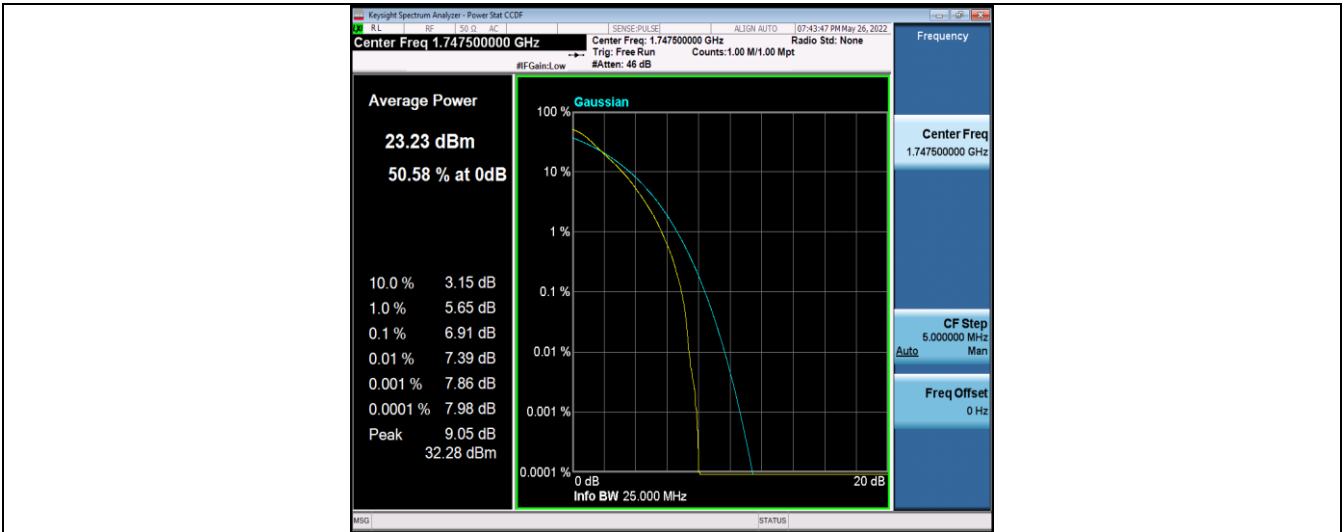

Band4-10MHz-16QAM-20175-50RB#0

Band4-10MHz-16QAM-20350-50RB#0

Band4-15MHz-QPSK-20025-75RB#0

Band4-15MHz-QPSK-20175-75RB#0

Band4-15MHz-QPSK-20325-75RB#0

Band4-15MHz-16QAM-20025-75RB#0

Band4-15MHz-16QAM-20175-75RB#0