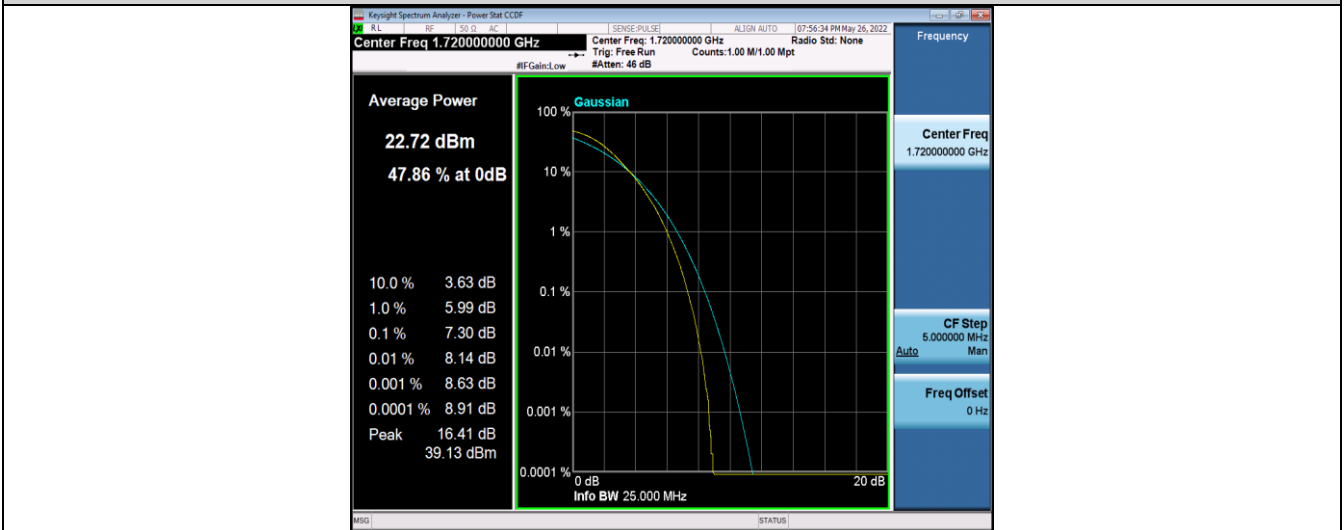

Band4-20MHz-QPSK-20050-100RB#0