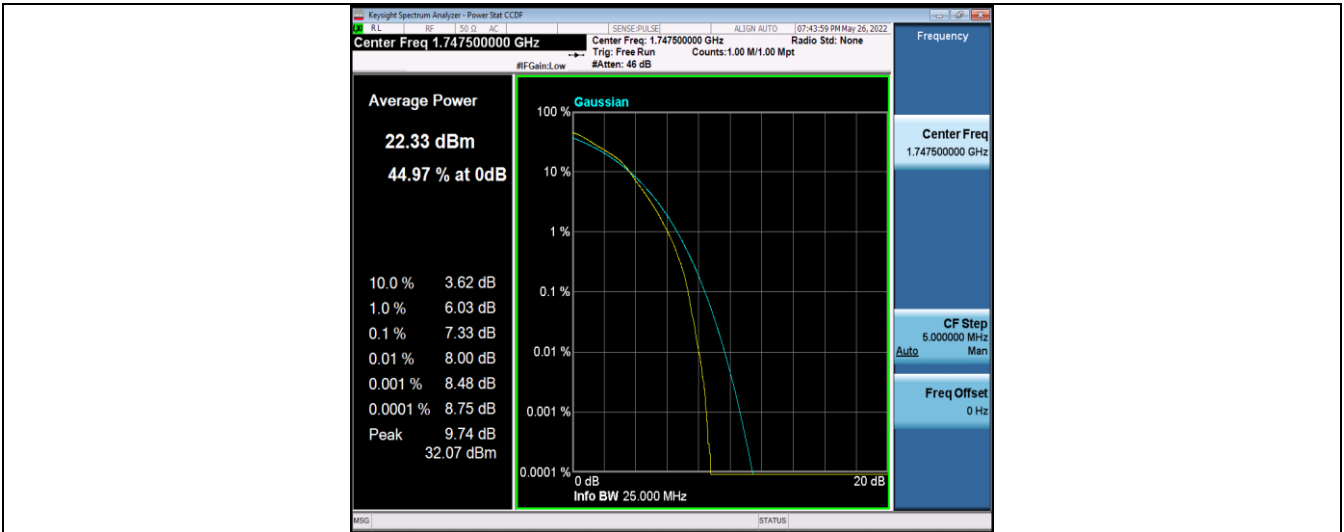

Band4-15MHz-16QAM-20325-75RB#0