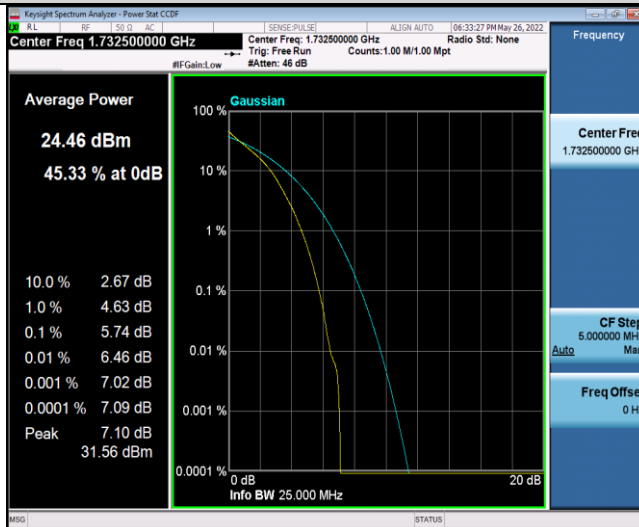

Band4-1.4MHz-QPSK-20175-6RB#0