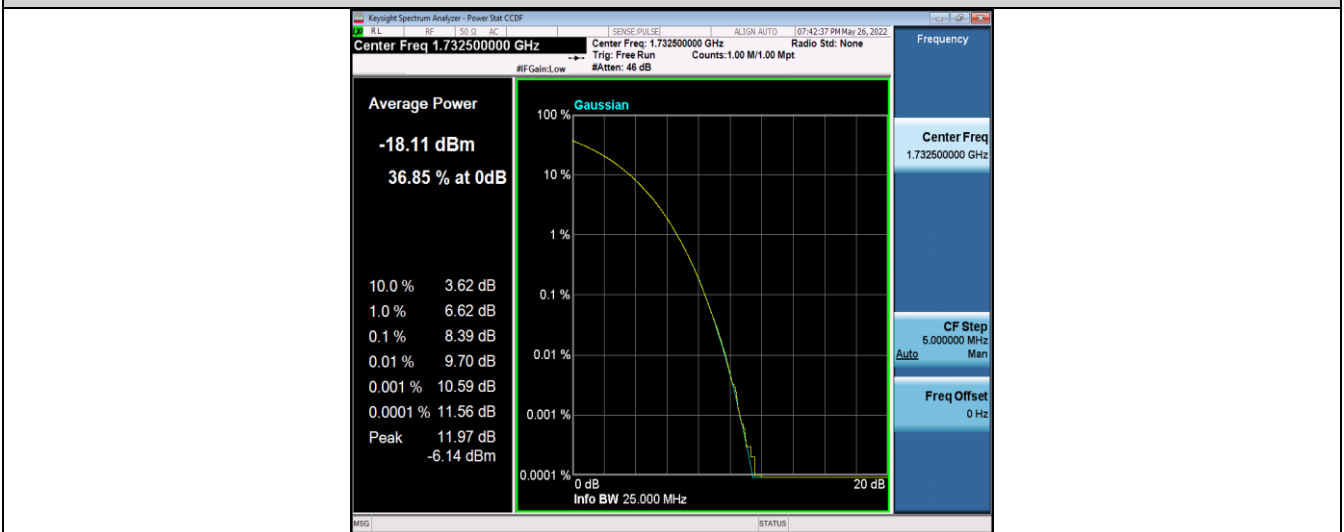

Band4-10MHz-16QAM-20175-50RB#0

Band4-10MHz-16QAM-20350-50RB#0

Band4-15MHz-QPSK-20025-75RB#0

Band4-15MHz-QPSK-20175-75RB#0

Band4-15MHz-QPSK-20325-75RB#0

Band4-15MHz-16QAM-20025-75RB#0

Band4-15MHz-16QAM-20175-75RB#0