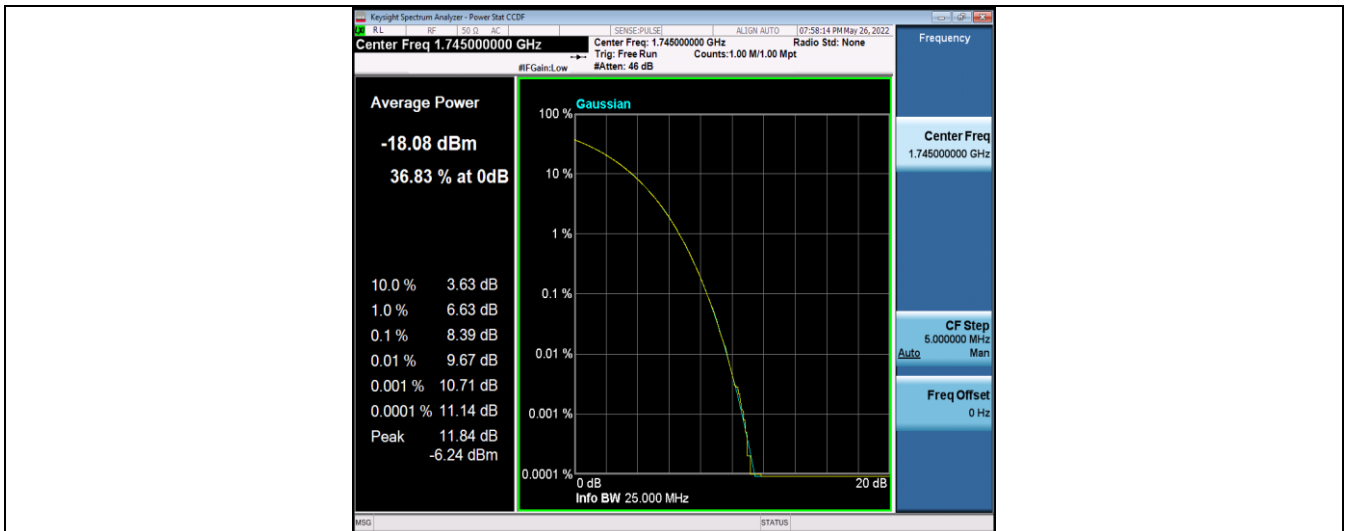

Band4-15MHz-16QAM-20325-75RB#0

Band4-20MHz-QPSK-20050-100RB#0

Band4-20MHz-QPSK-20175-100RB#0

Band4-20MHz-QPSK-20300-100RB#0

Band4-20MHz-16QAM-20050-100RB#0

Band4-20MHz-16QAM-20175-100RB#0

Band4-20MHz-16QAM-20300-100RB#0