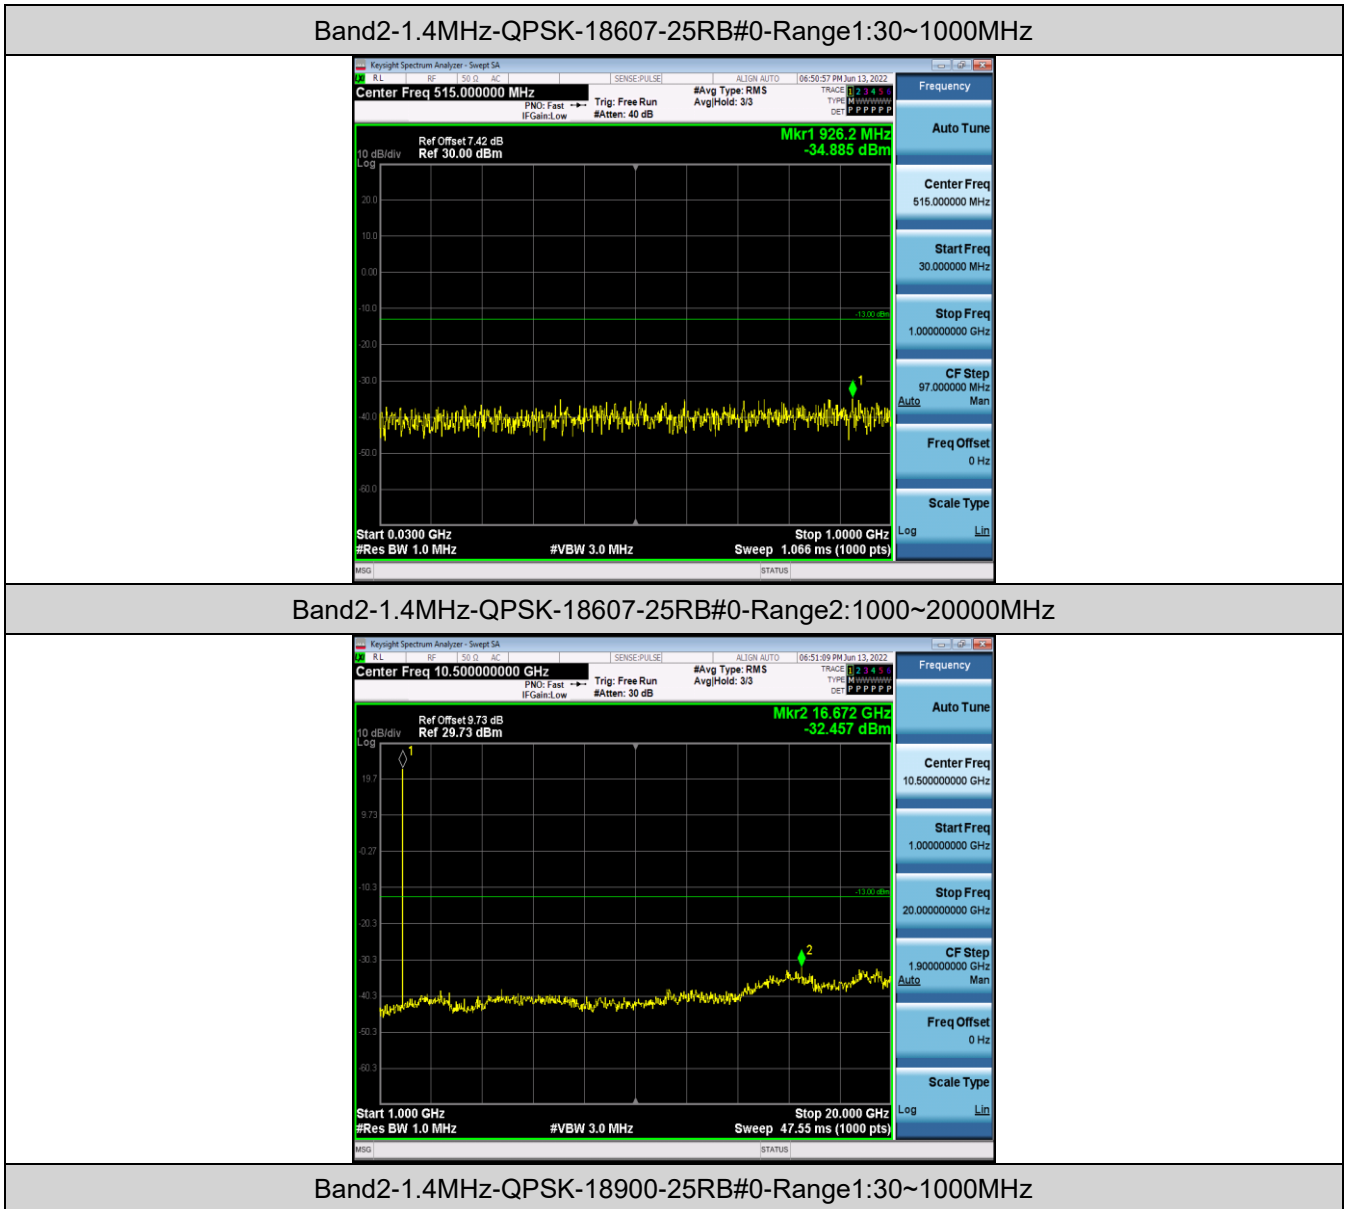

Band2	20MHz	16QAM	18900	100RB#0	Range1:30~1000MHz	-33.55	PASS
Band2	20MHz	16QAM	18900	100RB#0	Range2:1000~20000MHz	-31.99	PASS
Band2	20MHz	16QAM	19100	100RB#0	Range1:30~1000MHz	-35.09	PASS
Band2	20MHz	16QAM	19100	100RB#0	Range2:1000~20000MHz	-31.99	PASS

Test Graphs