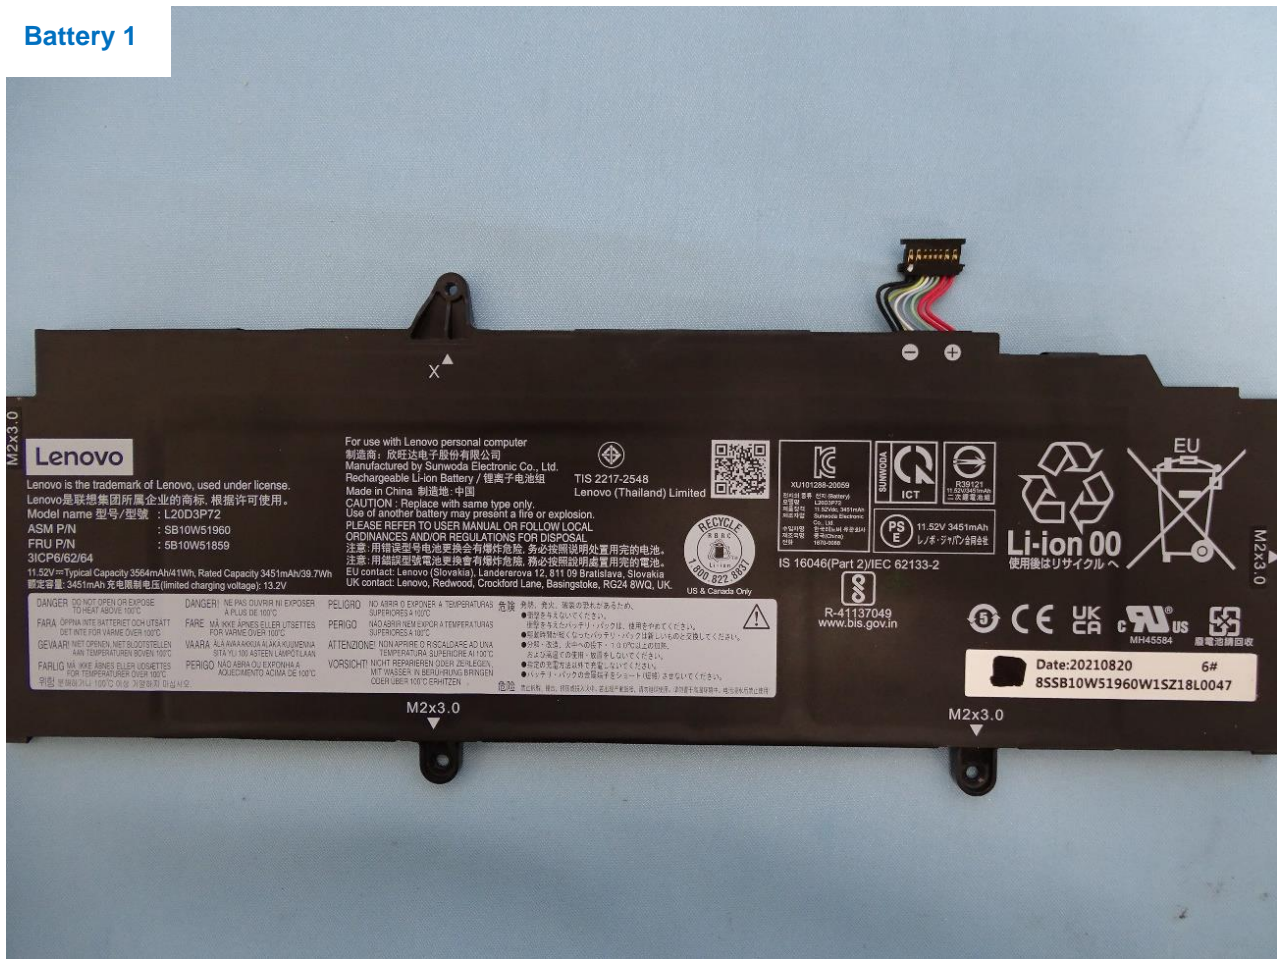

### 1. External Photograph of EUT

Brand Name: Lenovo / Model Name: TP00131C; TP00131D

**2. Photograph of Accessory**

**Brand Name: Lenovo / Model Name: TP00131C; TP00131D**

<b>Specification of Accessory</b>		
<b>AC Adapter</b>	<b>Brand Name</b>	Chicony
	<b>Model Name</b>	ADLX65YSCC2A
<b>Battery 1</b>	<b>Brand Name</b>	Lenovo
	<b>Model Name</b>	L20D3P72
<b>Battery 2</b>	<b>Brand Name</b>	Lenovo
	<b>Model Name</b>	L20L4P73

**Remark:** For accessories equipped with this EUT, please refer to the following photos.

AC Adapter

Battery 1

Battery 2