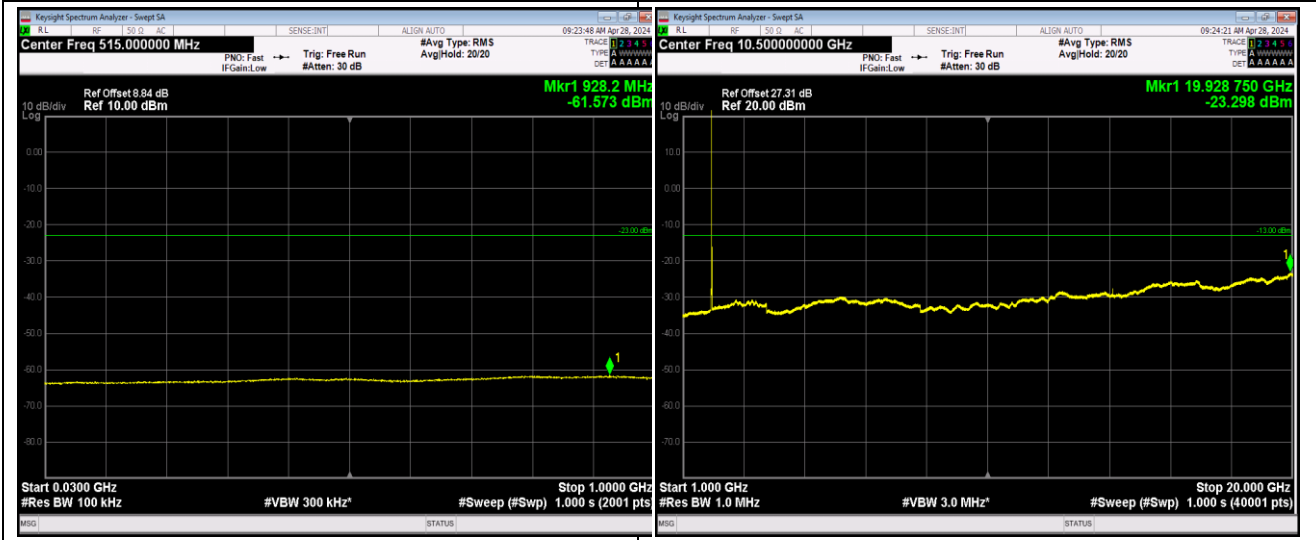

Band2_1.4MHz_16QAM_18900_1RB#0_30~1000_30~1000

Band2_1.4MHz_16QAM_18900_1RB#0_1000~20000_1000~20000

Band2_20MHz_QPSK_18900_1RB#0_30~1000_30~10
00

Band2_20MHz_QPSK_18900_1RB#0_1000~20000_1000~2
0000

Band2_20MHz_QPSK_19100_1RB#0_30~1000_30~10
00