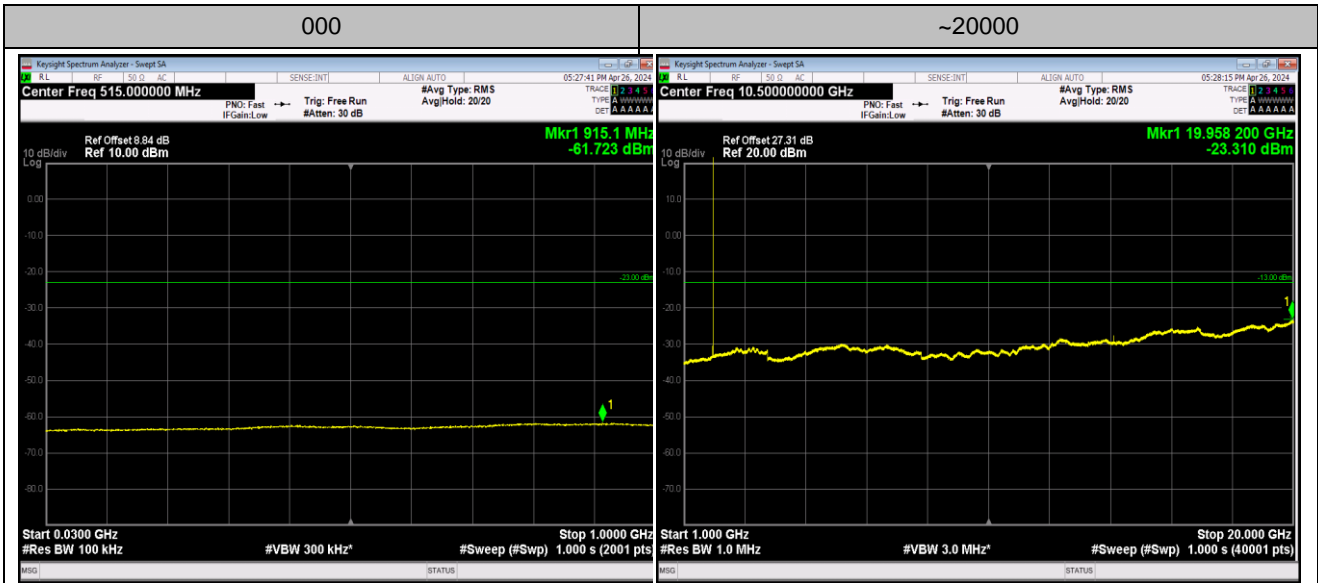

Test Graphs

Band2_1.4MHz_QPSK_19193_1RB#0_30~1000_30~1000

Band2_1.4MHz_QPSK_19193_1RB#0_1000~20000_1000~20000

Band2_1.4MHz_16QAM_18607_1RB#0_30~1000_30~1000

Band2_1.4MHz_16QAM_18607_1RB#0_1000~20000_1000~20000

Band2_1.4MHz_16QAM_18900_1RB#0_30~1000_30~1000

Band2_1.4MHz_16QAM_18900_1RB#0_1000~20000_1000~20000

Band2_20MHz_QPSK_18900_1RB#0_30~1000_30~10
00

Band2_20MHz_QPSK_18900_1RB#0_1000~20000_1000~2
0000

Band2_20MHz_QPSK_19100_1RB#0_30~1000_30~10
00