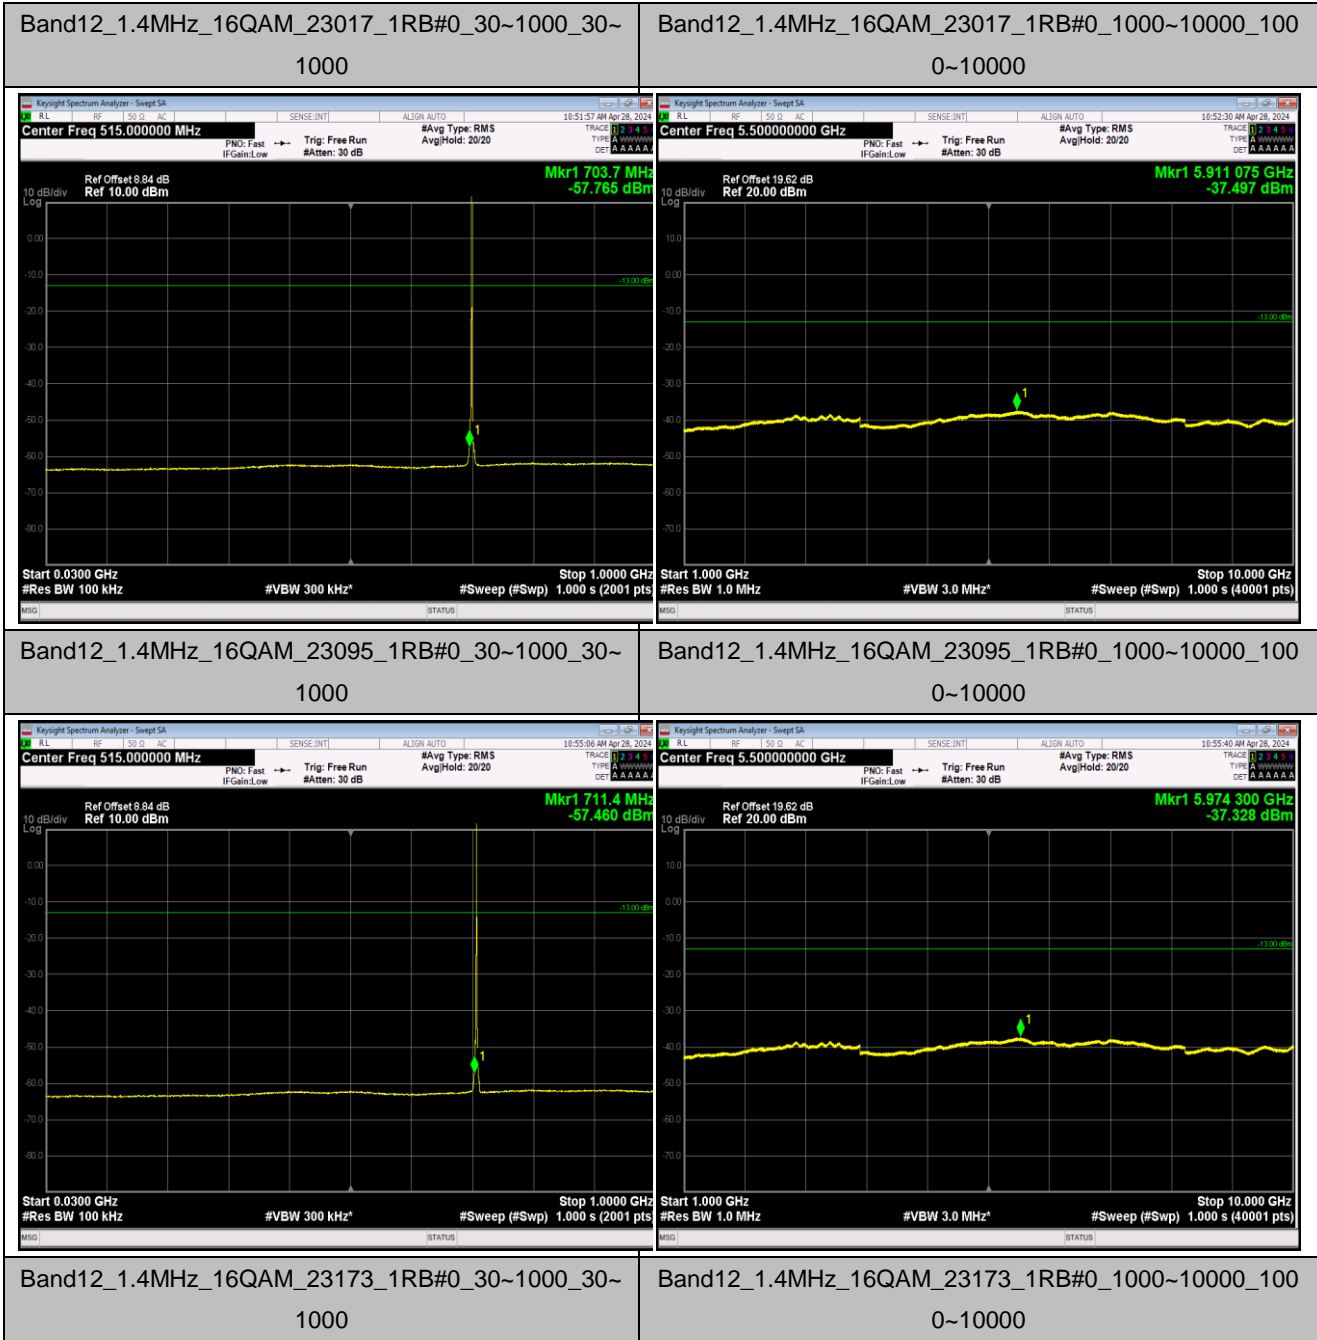

Band5_10MHz_64QAM_20525_1RB#0_1000~10000_1000~
10000

Band5_10MHz_64QAM_20600_1RB#0_30~1000_30~1
000

Band5_10MHz_64QAM_20600_1RB#0_1000~10000_1000~
10000

Band12_1.4MHz_QPSK_23017_1RB#0_30~1000_30~1

Band12_1.4MHz_QPSK_23017_1RB#0_1000~10000_1000