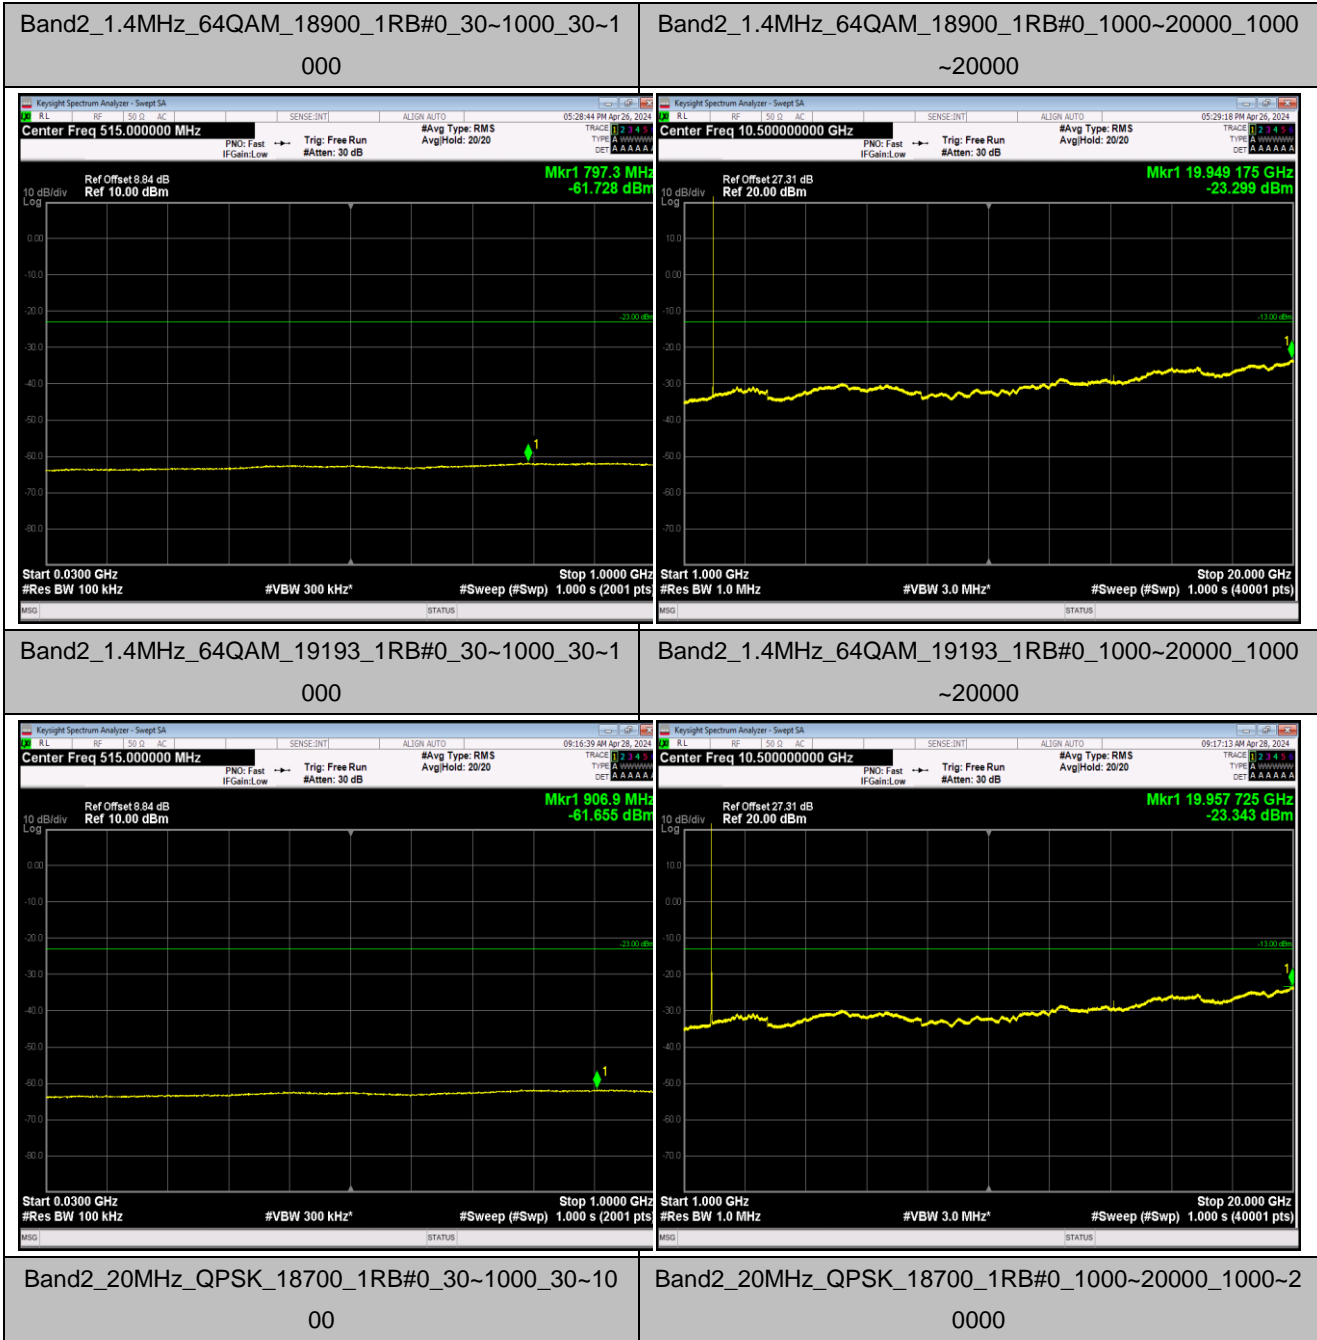

Test Graphs

Band2_1.4MHz_QPSK_19193_1RB#0_30~1000_30~1000

Band2_1.4MHz_QPSK_19193_1RB#0_1000~20000_1000~20000

Band2_1.4MHz_16QAM_18607_1RB#0_30~1000_30~1000

Band2_1.4MHz_16QAM_18607_1RB#0_1000~20000_1000~20000

Band2_1.4MHz_16QAM_18900_1RB#0_30~1000_30~1000

Band2_1.4MHz_16QAM_18900_1RB#0_1000~20000_1000~20000

Band2_20MHz_QPSK_18900_1RB#0_30~1000_30~10
00

Band2_20MHz_QPSK_18900_1RB#0_1000~20000_1000~2
0000

Band2_20MHz_QPSK_19100_1RB#0_30~1000_30~10
00

Band2_20MHz_QPSK_19100_1RB#0_1000~20000_1000~2
0000

Band2_20MHz_16QAM_18700_1RB#0_30~1000_30~1
00

Band2_20MHz_16QAM_18700_1RB#0_1000~20000_1000~
0000

Band5_1.4MHz_QPSK_20407_1RB#0_30~1000_30~10
00

Band5_1.4MHz_QPSK_20407_1RB#0_1000~10000_1000~
10000