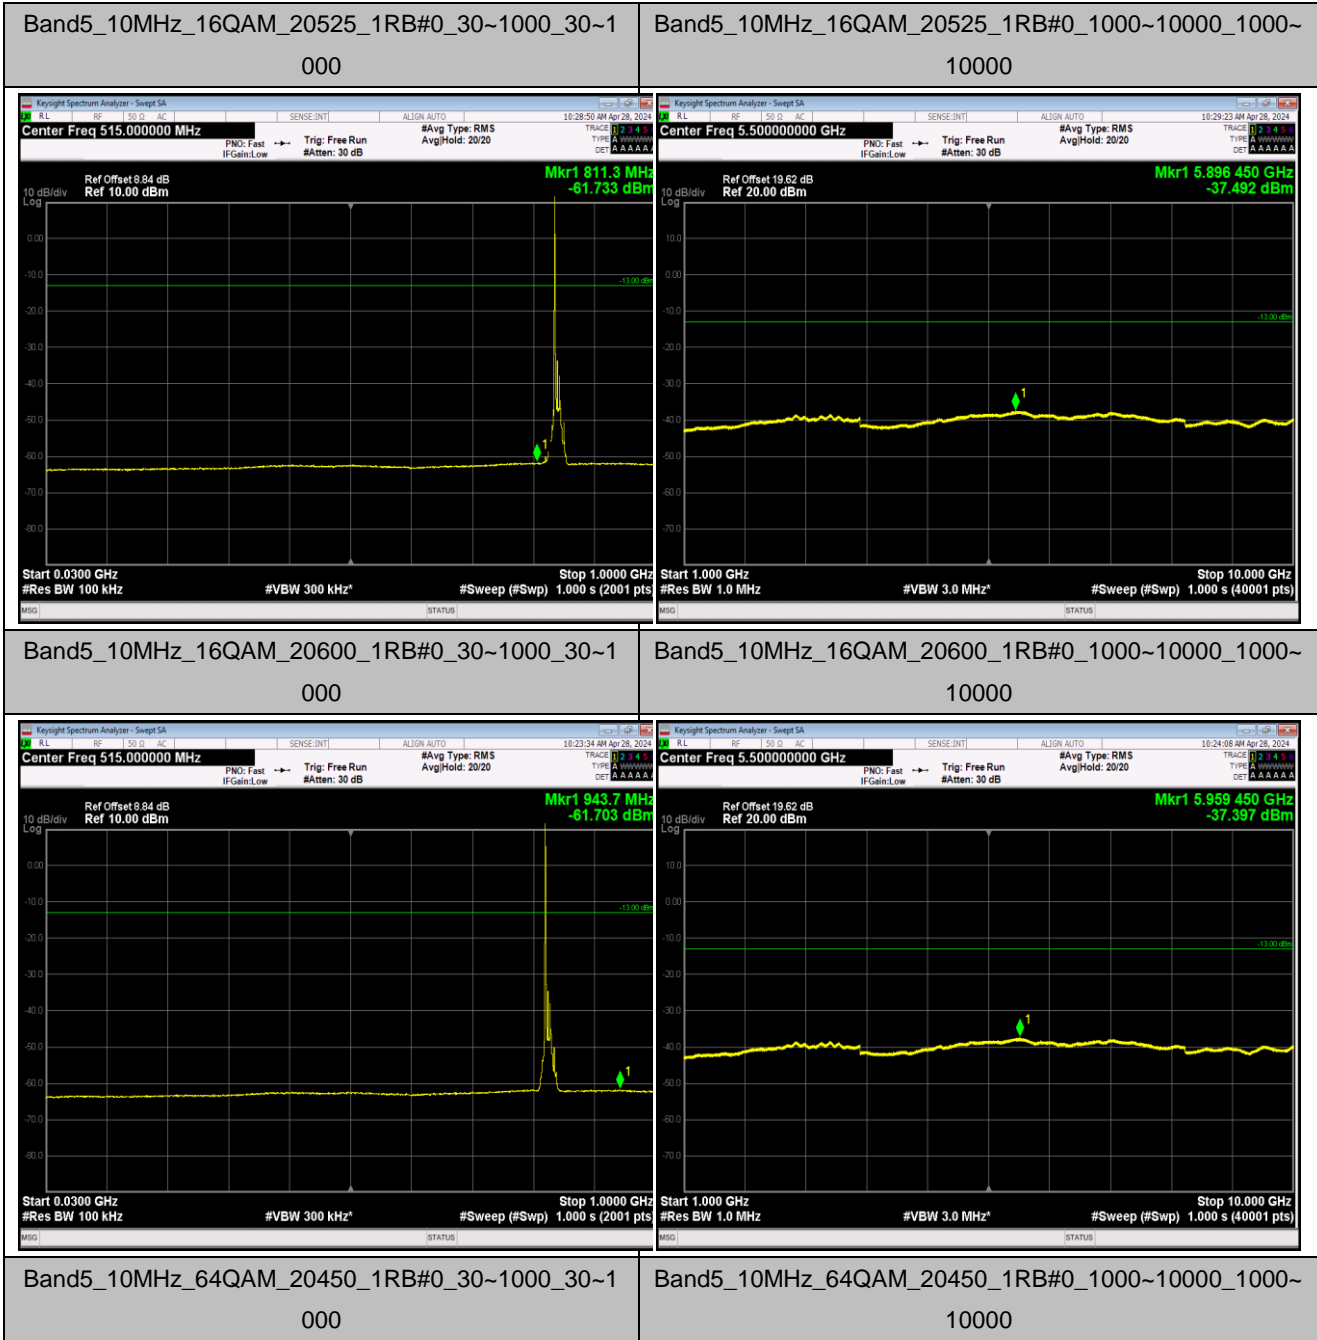

Band5_10MHz_QPSK_20600_1RB#0_30~1000_30~10

Band5_10MHz_QPSK_20600_1RB#0_1000~10000_1000~1

Band5_10MHz_16QAM_20450_1RB#0_30~1000_30~1

Band5_10MHz_16QAM_20450_1RB#0_1000~10000_1000~10000

Band5_10MHz_64QAM_20525_1RB#0_30~1000_30~1
000

Band5_10MHz_64QAM_20525_1RB#0_1000~10000_1000~
10000

Band5_10MHz_64QAM_20600_1RB#0_30~1000_30~1
000

Band5_10MHz_64QAM_20600_1RB#0_1000~10000_1000~
10000

Band12_1.4MHz_QPSK_23017_1RB#0_30~1000_30~1

Band12_1.4MHz_QPSK_23017_1RB#0_1000~10000_1000