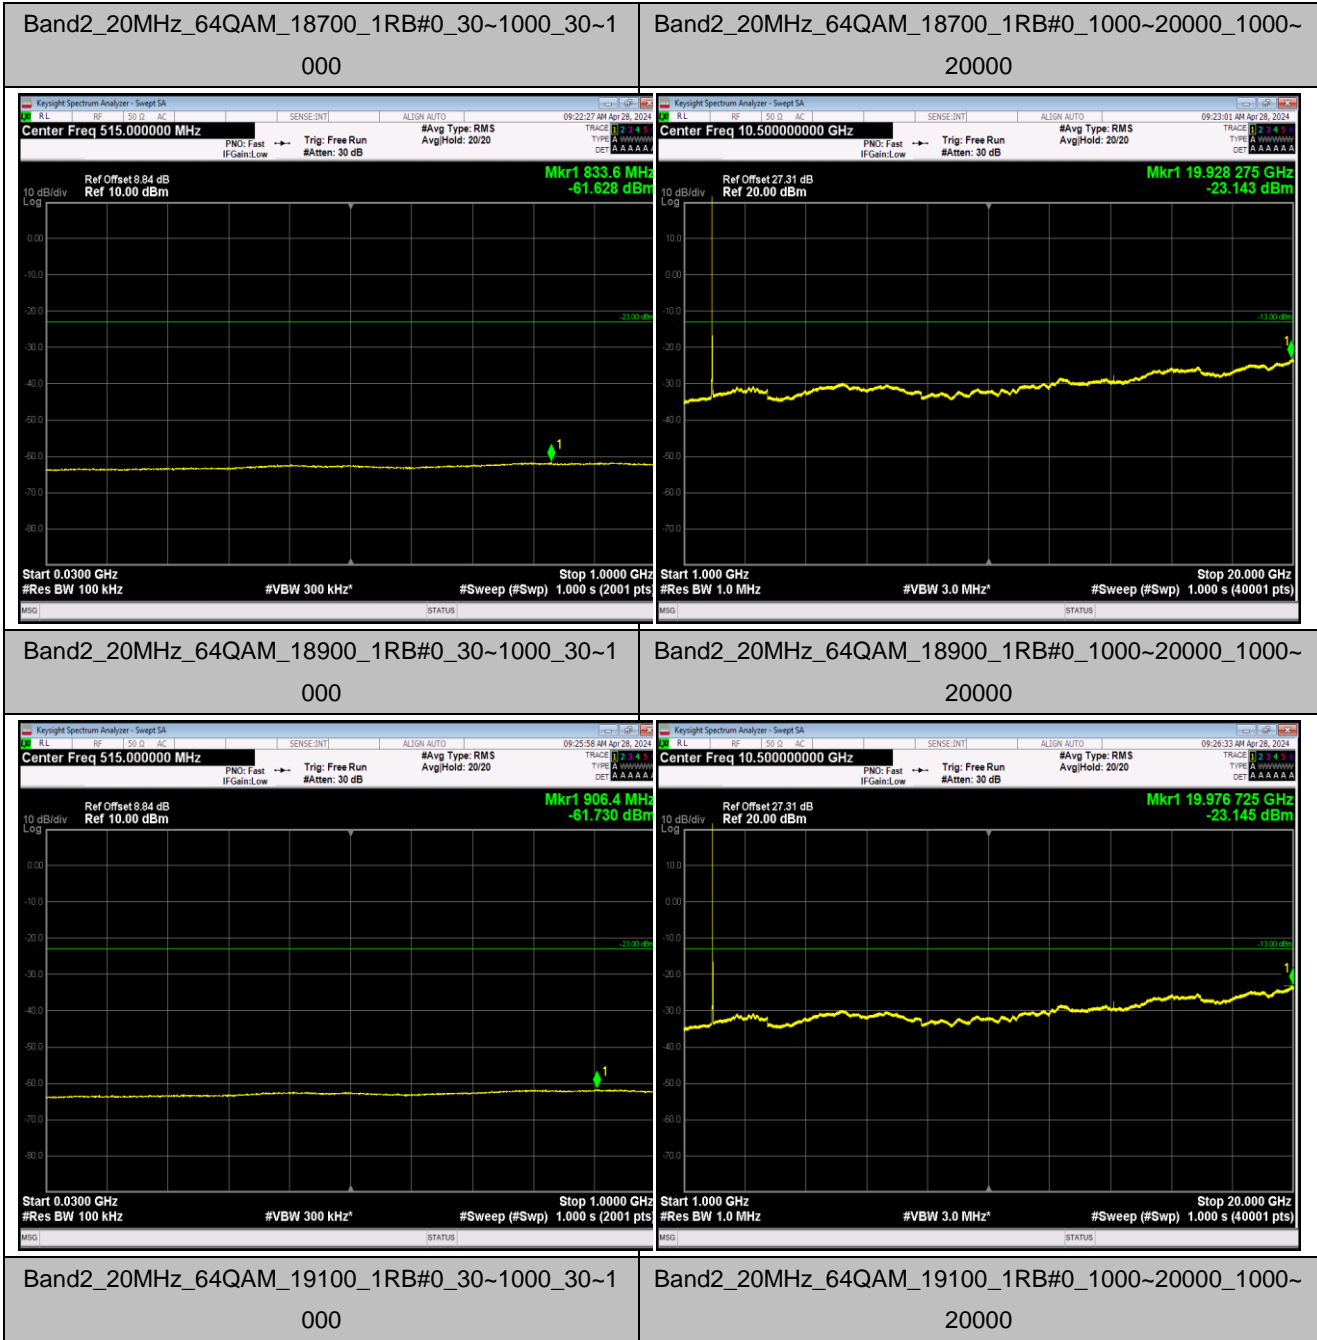

Test Graphs

Band2_1.4MHz_QPSK_19193_1RB#0_30~1000_30~1000

Band2_1.4MHz_QPSK_19193_1RB#0_1000~20000_1000~20000

Band2_1.4MHz_16QAM_18607_1RB#0_30~1000_30~1000

Band2_1.4MHz_16QAM_18607_1RB#0_1000~20000_1000~20000

Band2_1.4MHz_16QAM_18900_1RB#0_30~1000_30~1000

Band2_1.4MHz_16QAM_18900_1RB#0_1000~20000_1000~20000

Band2_20MHz_QPSK_18900_1RB#0_30~1000_30~10
00

Band2_20MHz_QPSK_18900_1RB#0_1000~20000_1000~2
0000

Band2_20MHz_QPSK_19100_1RB#0_30~1000_30~10
00

Band2_20MHz_QPSK_19100_1RB#0_1000~20000_1000~2
0000

Band2_20MHz_16QAM_18700_1RB#0_30~1000_30~1
00

Band2_20MHz_16QAM_18700_1RB#0_1000~20000_1000~
0000

Band5_1.4MHz_QPSK_20407_1RB#0_30~1000_30~10
00

Band5_1.4MHz_QPSK_20407_1RB#0_1000~10000_1000~
10000