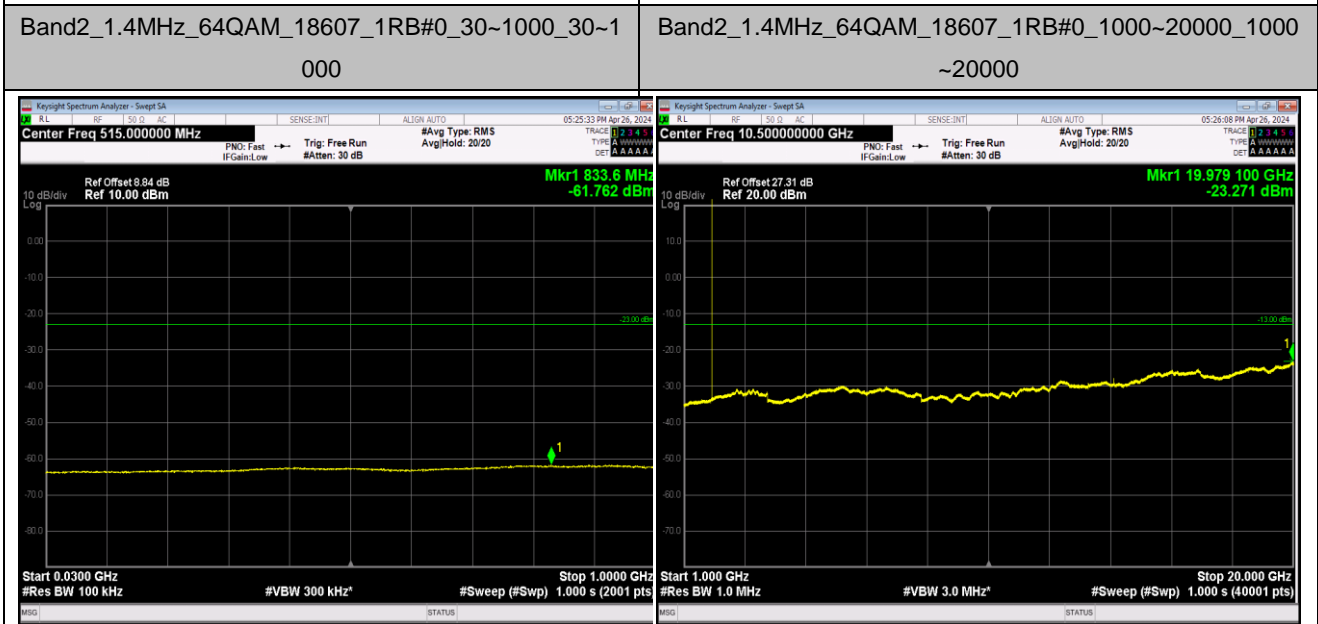

Test Graphs

Band2_1.4MHz_QPSK_19193_1RB#0_30~1000_30~1000

Band2_1.4MHz_QPSK_19193_1RB#0_1000~20000_1000~20000

Band2_1.4MHz_16QAM_18607_1RB#0_30~1000_30~1000

Band2_1.4MHz_16QAM_18607_1RB#0_1000~20000_1000~20000

Band2_1.4MHz_16QAM_18900_1RB#0_30~1000_30~1000

Band2_1.4MHz_16QAM_18900_1RB#0_1000~20000_1000~20000

Band2_20MHz_QPSK_18900_1RB#0_30~1000_30~10
00

Band2_20MHz_QPSK_18900_1RB#0_1000~20000_1000~2
0000

Band2_20MHz_QPSK_19100_1RB#0_30~1000_30~10
00