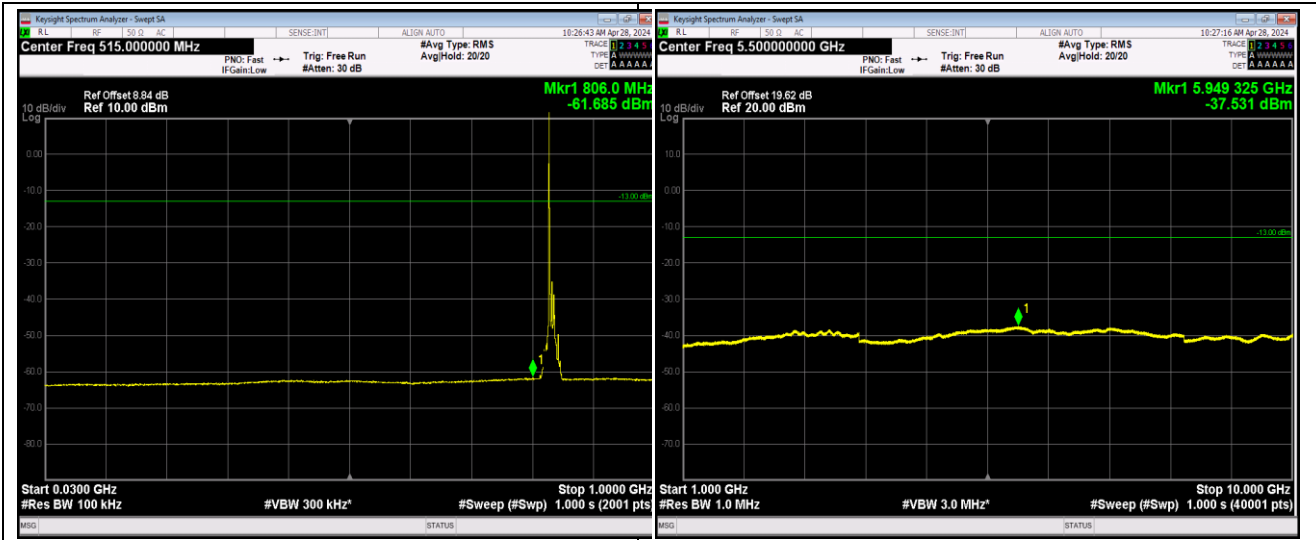

Band5_10MHz_QPSK_20600_1RB#0_30~1000_30~10

Band5_10MHz_QPSK_20600_1RB#0_1000~10000_1000~1

Band5_10MHz_16QAM_20450_1RB#0_30~1000_30~1

Band5_10MHz_16QAM_20450_1RB#0_1000~10000_1000~10000

Band5_10MHz_64QAM_20525_1RB#0_30~1000_30~1
000