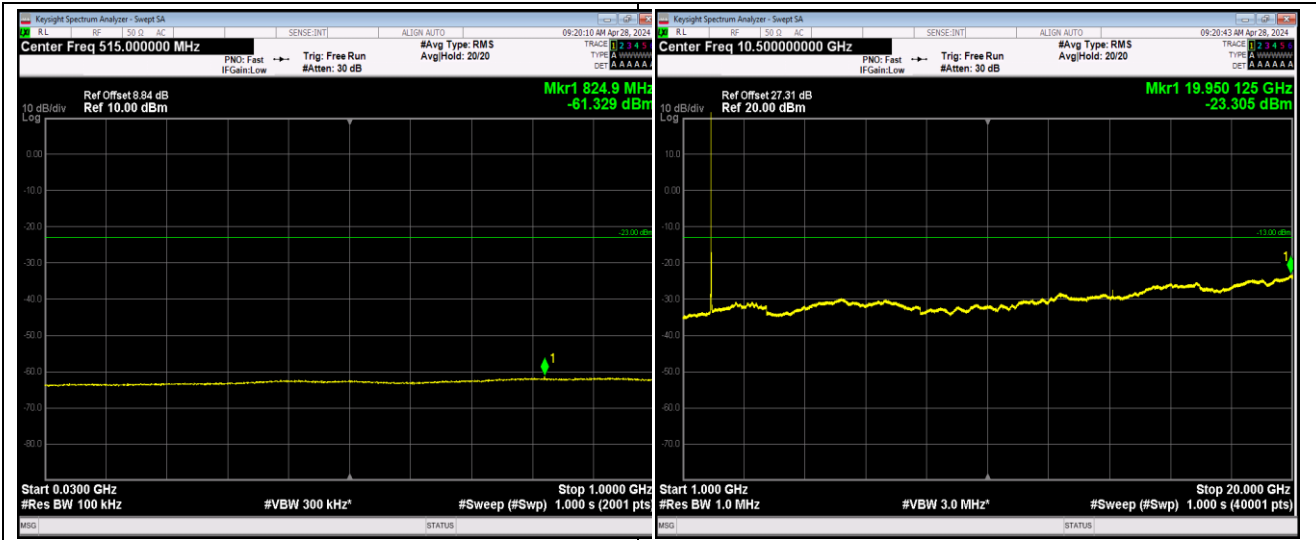

Test Graphs

Band2_1.4MHz_QPSK_19193_1RB#0_30~1000_30~1000

Band2_1.4MHz_QPSK_19193_1RB#0_1000~20000_1000~20000

Band2_1.4MHz_16QAM_18607_1RB#0_30~1000_30~1000

Band2_1.4MHz_16QAM_18607_1RB#0_1000~20000_1000~20000

Band2_1.4MHz_16QAM_18900_1RB#0_30~1000_30~1000

Band2_1.4MHz_16QAM_18900_1RB#0_1000~20000_1000~20000

Band2_20MHz_QPSK_18900_1RB#0_30~1000_30~10
00

Band2_20MHz_QPSK_18900_1RB#0_1000~20000_1000~2
0000

Band2_20MHz_QPSK_19100_1RB#0_30~1000_30~10
00