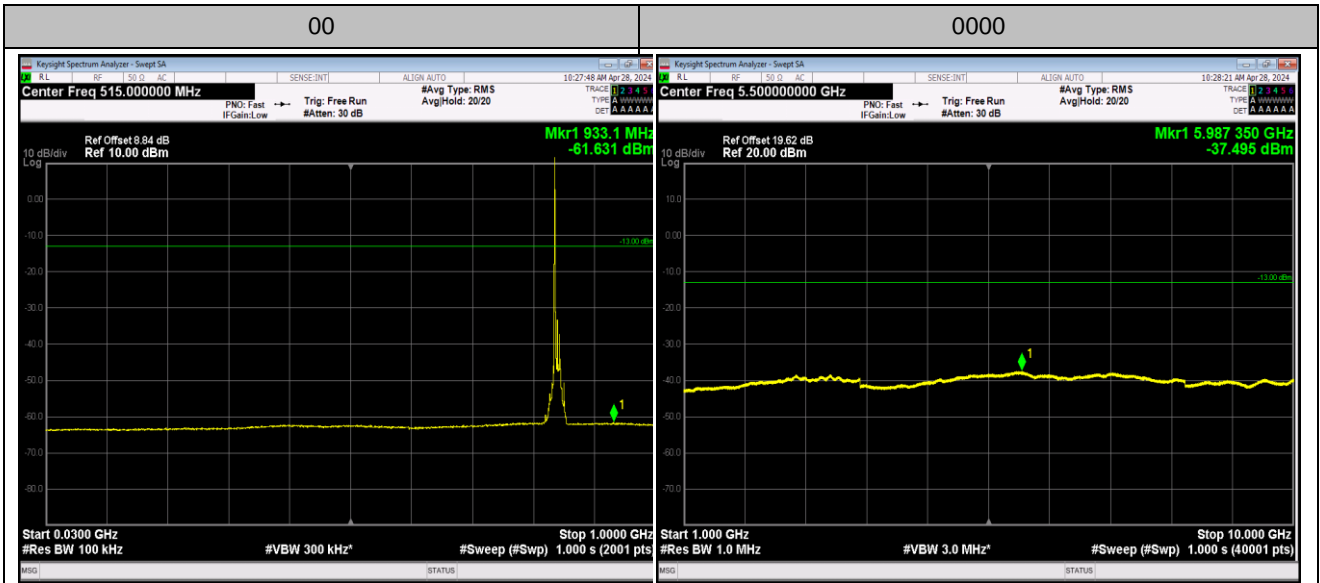

Band5_1.4MHz_64QAM_20643_1RB#0_1000~10000_1000
~10000

Band5_10MHz_QPSK_20450_1RB#0_30~1000_30~10
00

Band5_10MHz_QPSK_20450_1RB#0_1000~10000_1000~1
0000

Band5_10MHz_QPSK_20525_1RB#0_30~1000_30~10

Band5_10MHz_QPSK_20525_1RB#0_1000~10000_1000~1