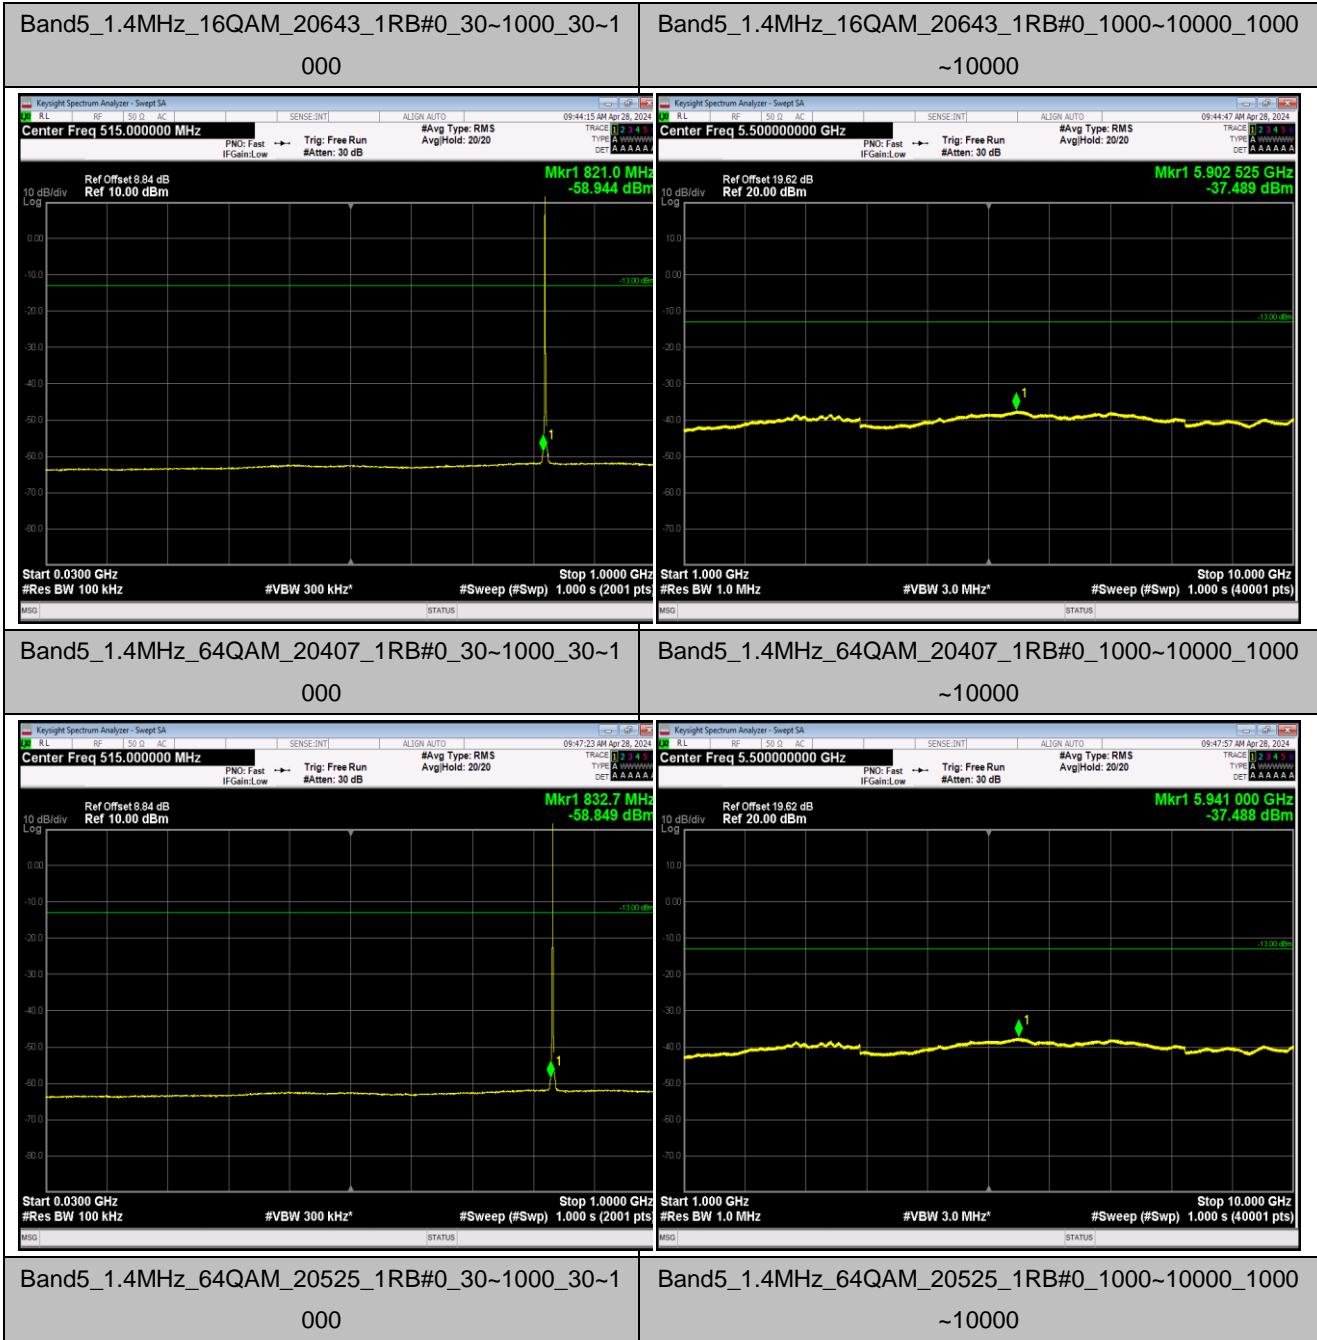

Band2_20MHz_QPSK_19100_1RB#0_1000~20000_1000~2
0000

Band2_20MHz_16QAM_18700_1RB#0_30~1000_30~1
00

Band2_20MHz_16QAM_18700_1RB#0_1000~20000_1000~
0000

Band5_1.4MHz_QPSK_20407_1RB#0_30~1000_30~10
00

Band5_1.4MHz_QPSK_20407_1RB#0_1000~10000_1000~
10000

Band5_1.4MHz_QPSK_20525_1RB#0_30~1000_30~10
00

Band5_1.4MHz_QPSK_20525_1RB#0_1000~10000_1000~
10000

Band5_1.4MHz_QPSK_20643_1RB#0_30~1000_30~10

Band5_1.4MHz_QPSK_20643_1RB#0_1000~10000_1000~

Band5_1.4MHz_16QAM_20407_1RB#0_30~1000_30~1
000

Band5_1.4MHz_16QAM_20407_1RB#0_1000~10000_1000
~10000

Band5_1.4MHz_16QAM_20525_1RB#0_30~1000_30~1
000

Band5_1.4MHz_16QAM_20525_1RB#0_1000~10000_1000
~10000

Band5_1.4MHz_64QAM_20643_1RB#0_30~1000_30~1
000