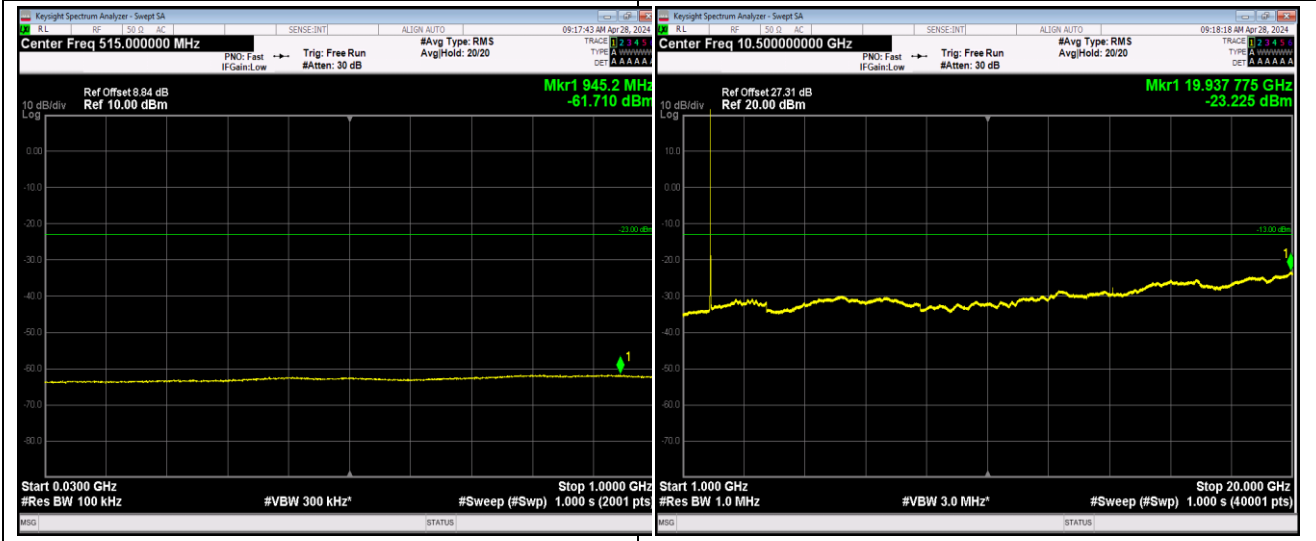

Band2_20MHz_QPSK_19100_1RB#0_30~1000_30~10
00

Band2_20MHz_QPSK_19100_1RB#0_1000~20000_1000~2
0000

Band2_20MHz_16QAM_18700_1RB#0_30~1000_30~1
00

Band2_20MHz_16QAM_18700_1RB#0_1000~20000_1000~
0000