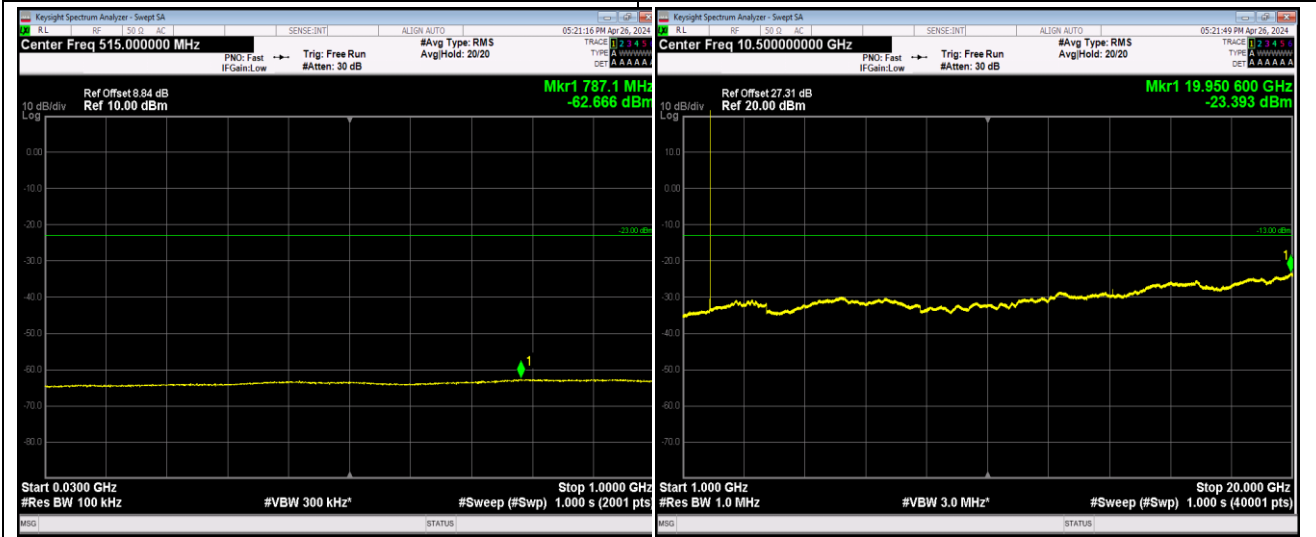

Test Graphs

Band2_1.4MHz_QPSK_19193_1RB#0_30~1000_30~1000

Band2_1.4MHz_QPSK_19193_1RB#0_1000~20000_1000~20000

Band2_1.4MHz_16QAM_18607_1RB#0_30~1000_30~1000

Band2_1.4MHz_16QAM_18607_1RB#0_1000~20000_1000~20000

Band2_1.4MHz_16QAM_18900_1RB#0_30~1000_30~1000

Band2_1.4MHz_16QAM_18900_1RB#0_1000~20000_1000~20000

Band2_20MHz_QPSK_18900_1RB#0_30~1000_30~10
00

Band2_20MHz_QPSK_18900_1RB#0_1000~20000_1000~2
0000

Band2_20MHz_QPSK_19100_1RB#0_30~1000_30~10
00