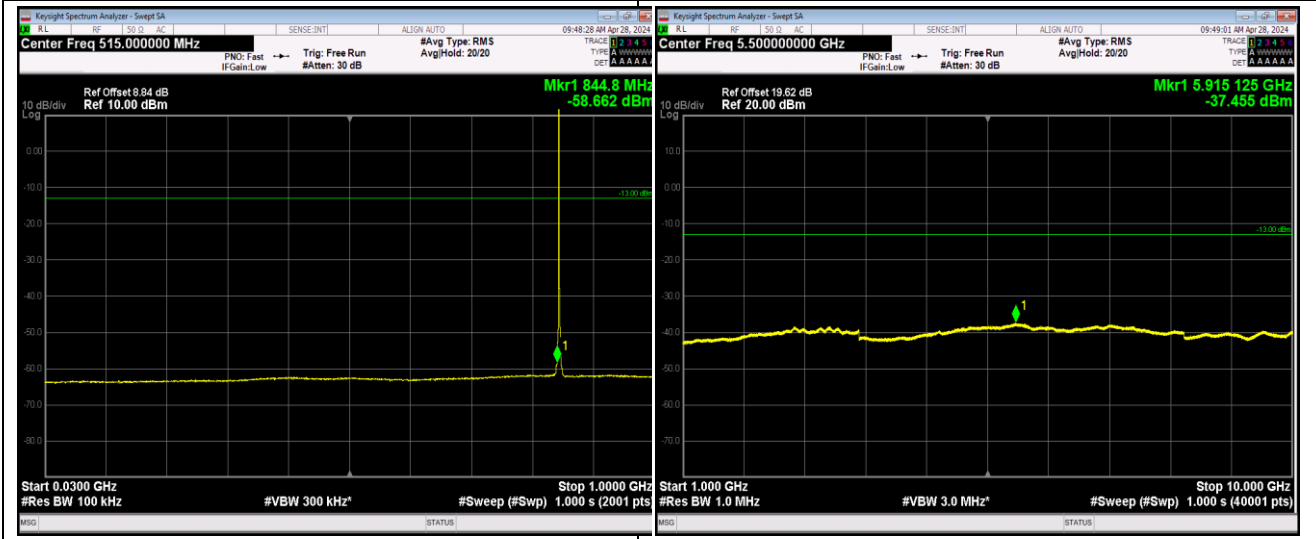

Band5_1.4MHz_QPSK_20525_1RB#0_30~1000_30~10
00

Band5_1.4MHz_QPSK_20525_1RB#0_1000~10000_1000~
10000

Band5_1.4MHz_QPSK_20643_1RB#0_30~1000_30~10

Band5_1.4MHz_QPSK_20643_1RB#0_1000~10000_1000~