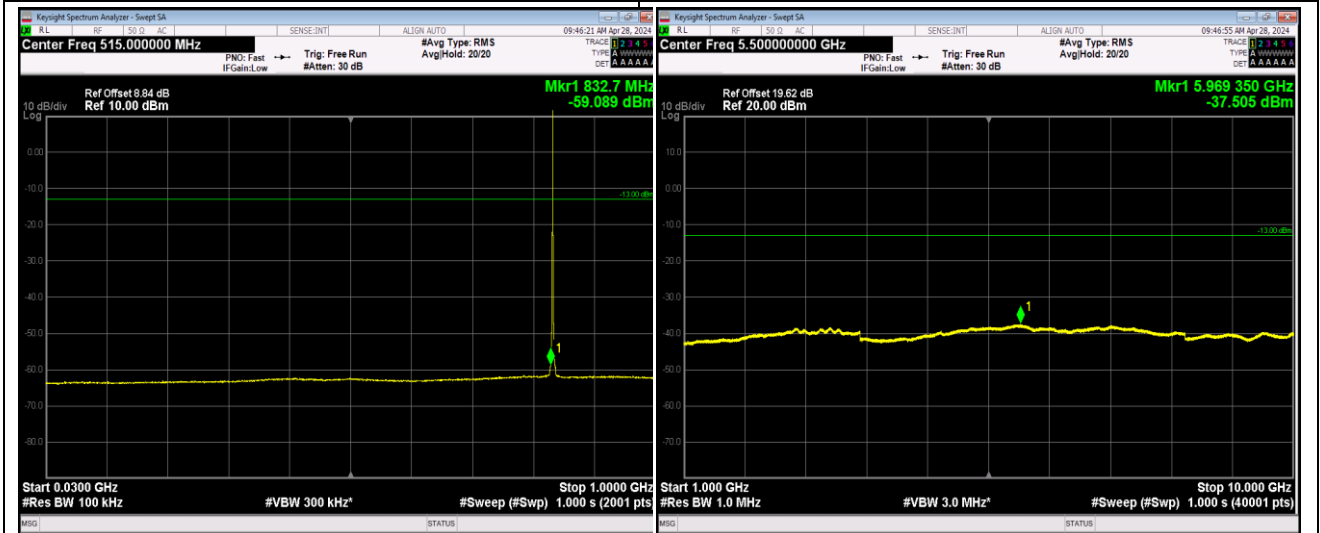

Band5_1.4MHz_16QAM_20407_1RB#0_30~1000_30~1
000

Band5_1.4MHz_16QAM_20525_1RB#0_1000~10000_1000
~10000

Band5_1.4MHz_16QAM_20407_1RB#0_1000~10000_1000
~10000

Band5_1.4MHz_16QAM_20525_1RB#0_30~1000_30~1
000