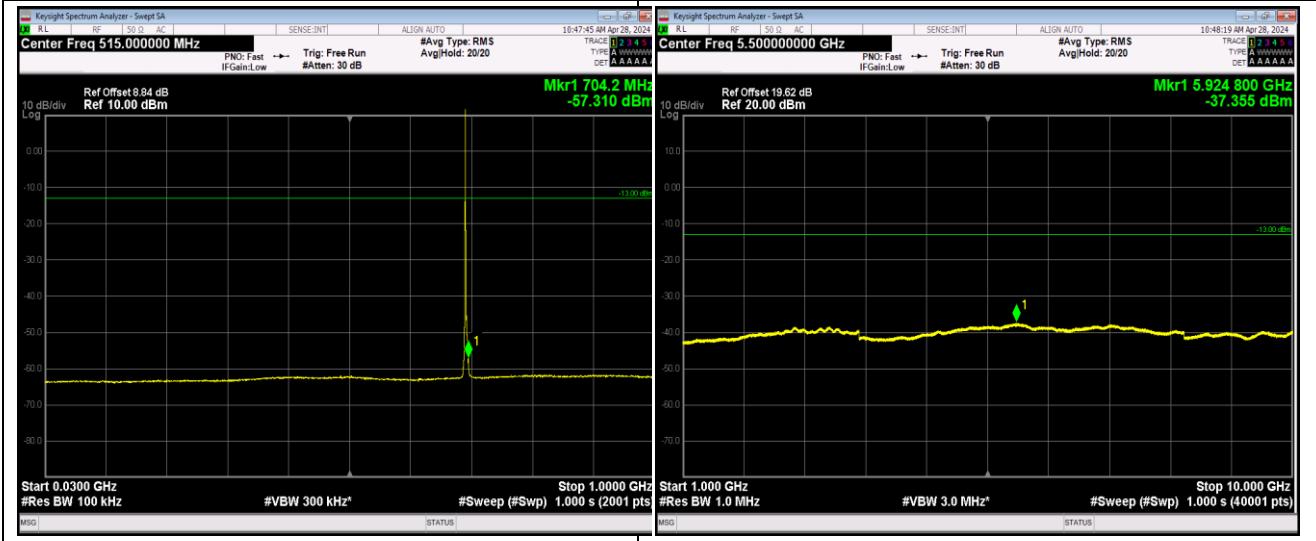

Band5_10MHz_64QAM_20600_1RB#0_30~1000_30~1
000

Band5_10MHz_64QAM_20600_1RB#0_1000~10000_1000~
10000

Band12_1.4MHz_QPSK_23017_1RB#0_30~1000_30~1

Band12_1.4MHz_QPSK_23017_1RB#0_1000~10000_1000