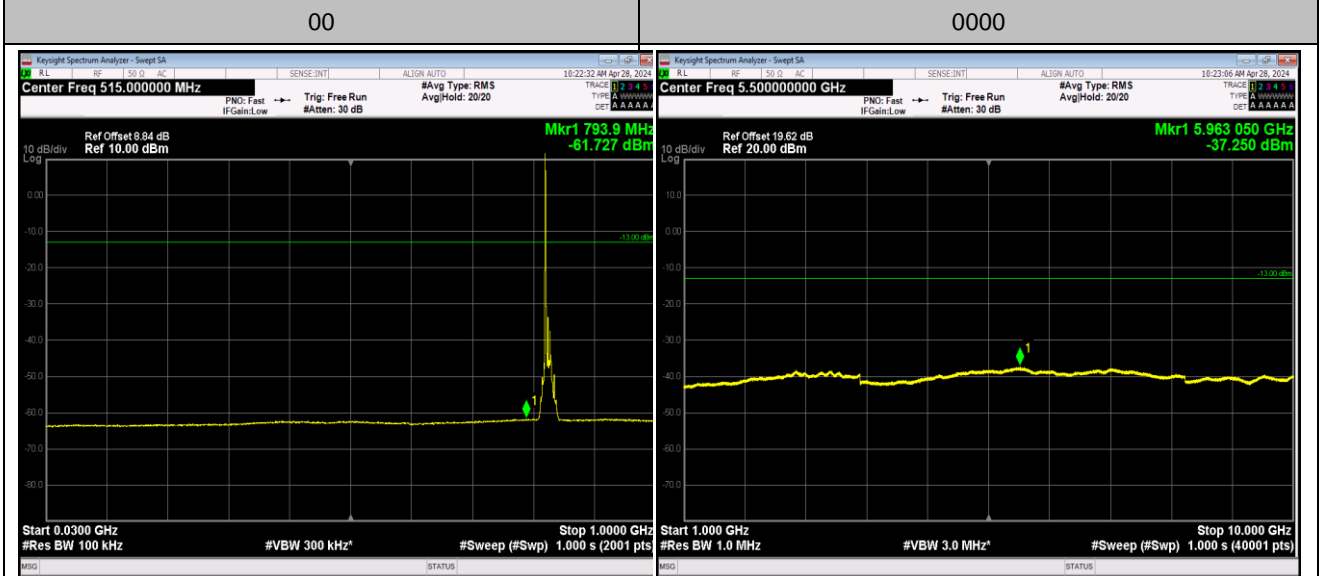

Band5_10MHz_QPSK_20600_1RB#0_30~1000_30~10

Band5_10MHz_16QAM_20450_1RB#0_1000~10000_1000~10000

Band5_10MHz_QPSK_20600_1RB#0_1000~10000_1000~1

Band5_10MHz_16QAM_20450_1RB#0_30~1000_30~1