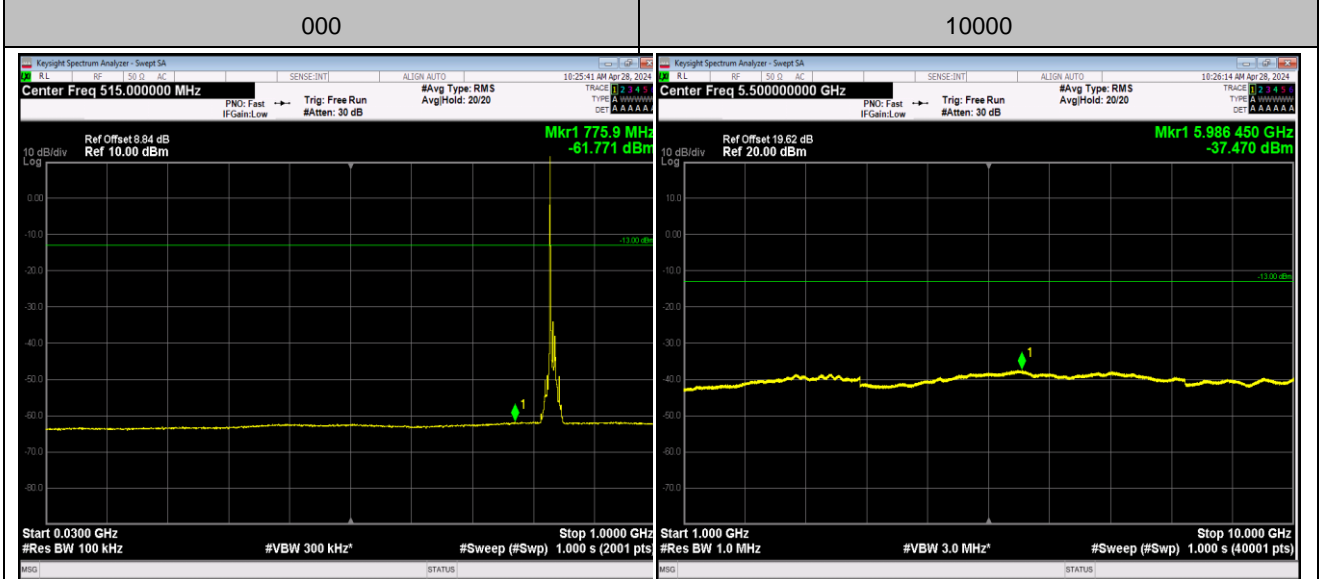

Band5_10MHz_16QAM_20450_1RB#0_30~1000_30~1

Band5_10MHz_16QAM_20450_1RB#0_1000~10000_1000~10000