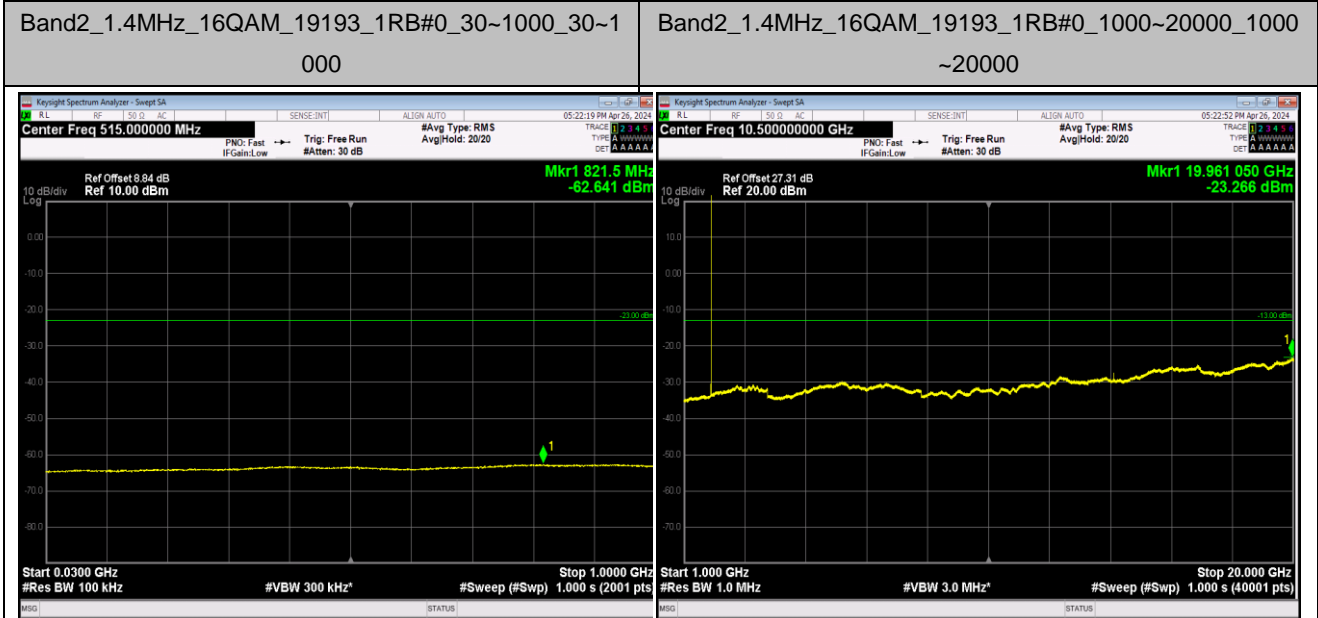

Test Graphs

Band2_1.4MHz_QPSK_19193_1RB#0_30~1000_30~1000

Band2_1.4MHz_QPSK_19193_1RB#0_1000~20000_1000~20000

Band2_1.4MHz_16QAM_18607_1RB#0_30~1000_30~1000

Band2_1.4MHz_16QAM_18607_1RB#0_1000~20000_1000~20000

Band2_1.4MHz_16QAM_18900_1RB#0_30~1000_30~1000

Band2_1.4MHz_16QAM_18900_1RB#0_1000~20000_1000~20000

Band2_20MHz_QPSK_18900_1RB#0_30~1000_30~10
00

Band2_20MHz_QPSK_18900_1RB#0_1000~20000_1000~2
0000

Band2_20MHz_QPSK_19100_1RB#0_30~1000_30~10
00