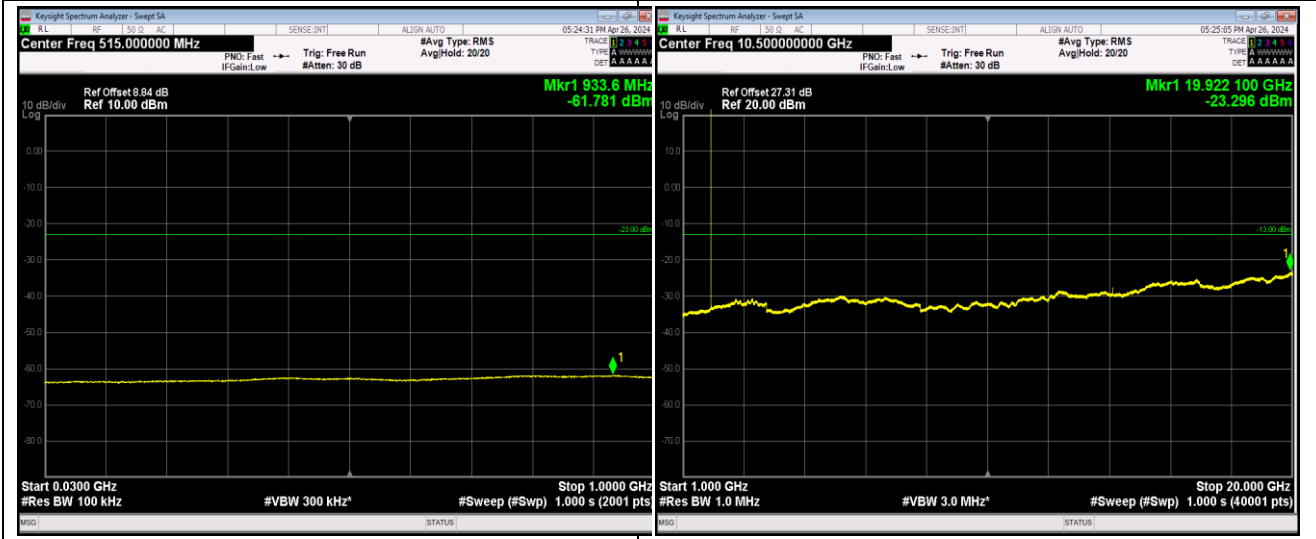

Test Graphs

Band2_1.4MHz_QPSK_19193_1RB#0_30~1000_30~1000

Band2_1.4MHz_QPSK_19193_1RB#0_1000~20000_1000~20000

Band2_1.4MHz_16QAM_18607_1RB#0_30~1000_30~1000

Band2_1.4MHz_16QAM_18607_1RB#0_1000~20000_1000~20000

Band2_1.4MHz_16QAM_18900_1RB#0_30~1000_30~1000

Band2_1.4MHz_16QAM_18900_1RB#0_1000~20000_1000~20000

Band2_20MHz_QPSK_18900_1RB#0_30~1000_30~10
00

Band2_20MHz_QPSK_18900_1RB#0_1000~20000_1000~2
0000

Band2_20MHz_QPSK_19100_1RB#0_30~1000_30~10
00