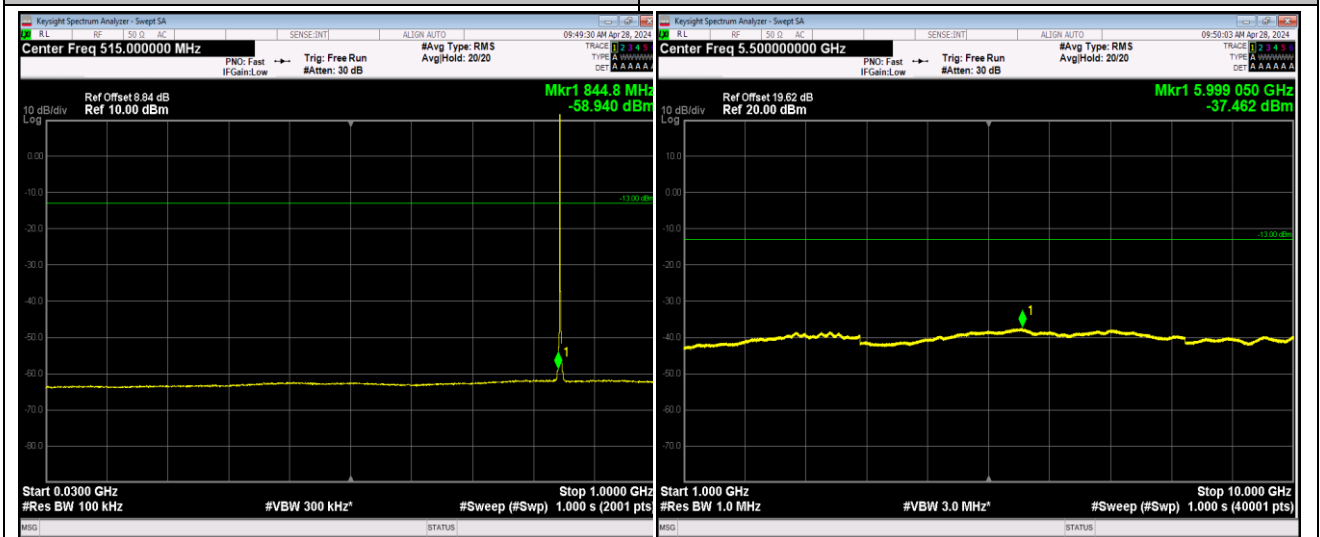

Band5_1.4MHz_16QAM_20525_1RB#0_30~1000_30~1
000

Band5_1.4MHz_16QAM_20525_1RB#0_1000~10000_1000
~10000