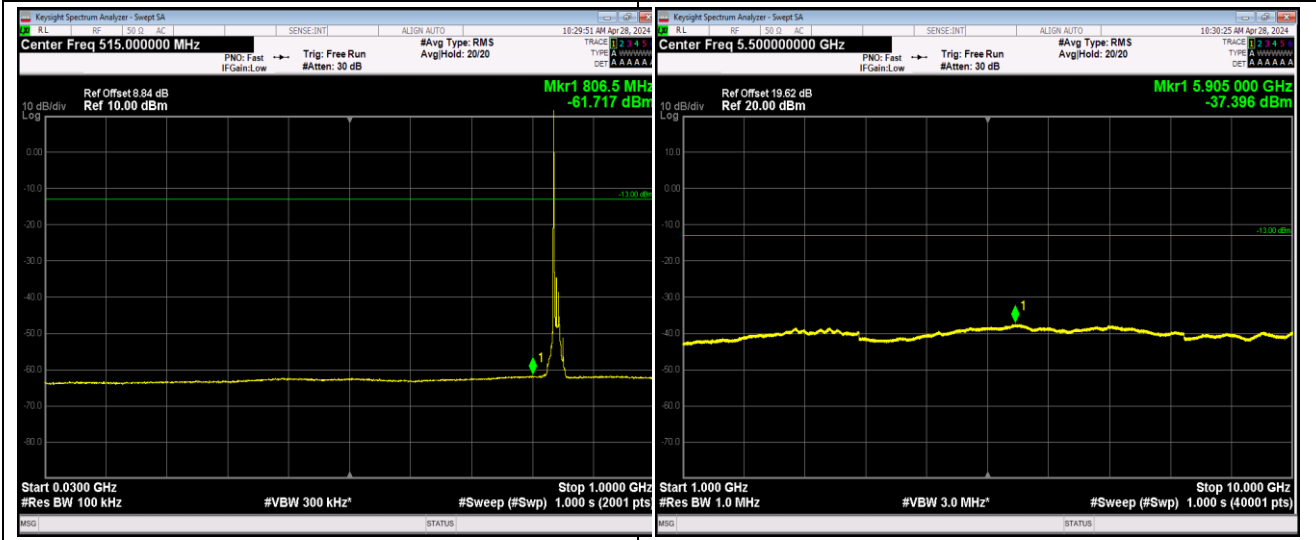

Band5_10MHz_64QAM_20525_1RB#0_30~1000_30~1
000

Band5_10MHz_64QAM_20525_1RB#0_1000~10000_1000~
10000

Band5_10MHz_64QAM_20600_1RB#0_30~1000_30~1
000

Band5_10MHz_64QAM_20600_1RB#0_1000~10000_1000~
10000