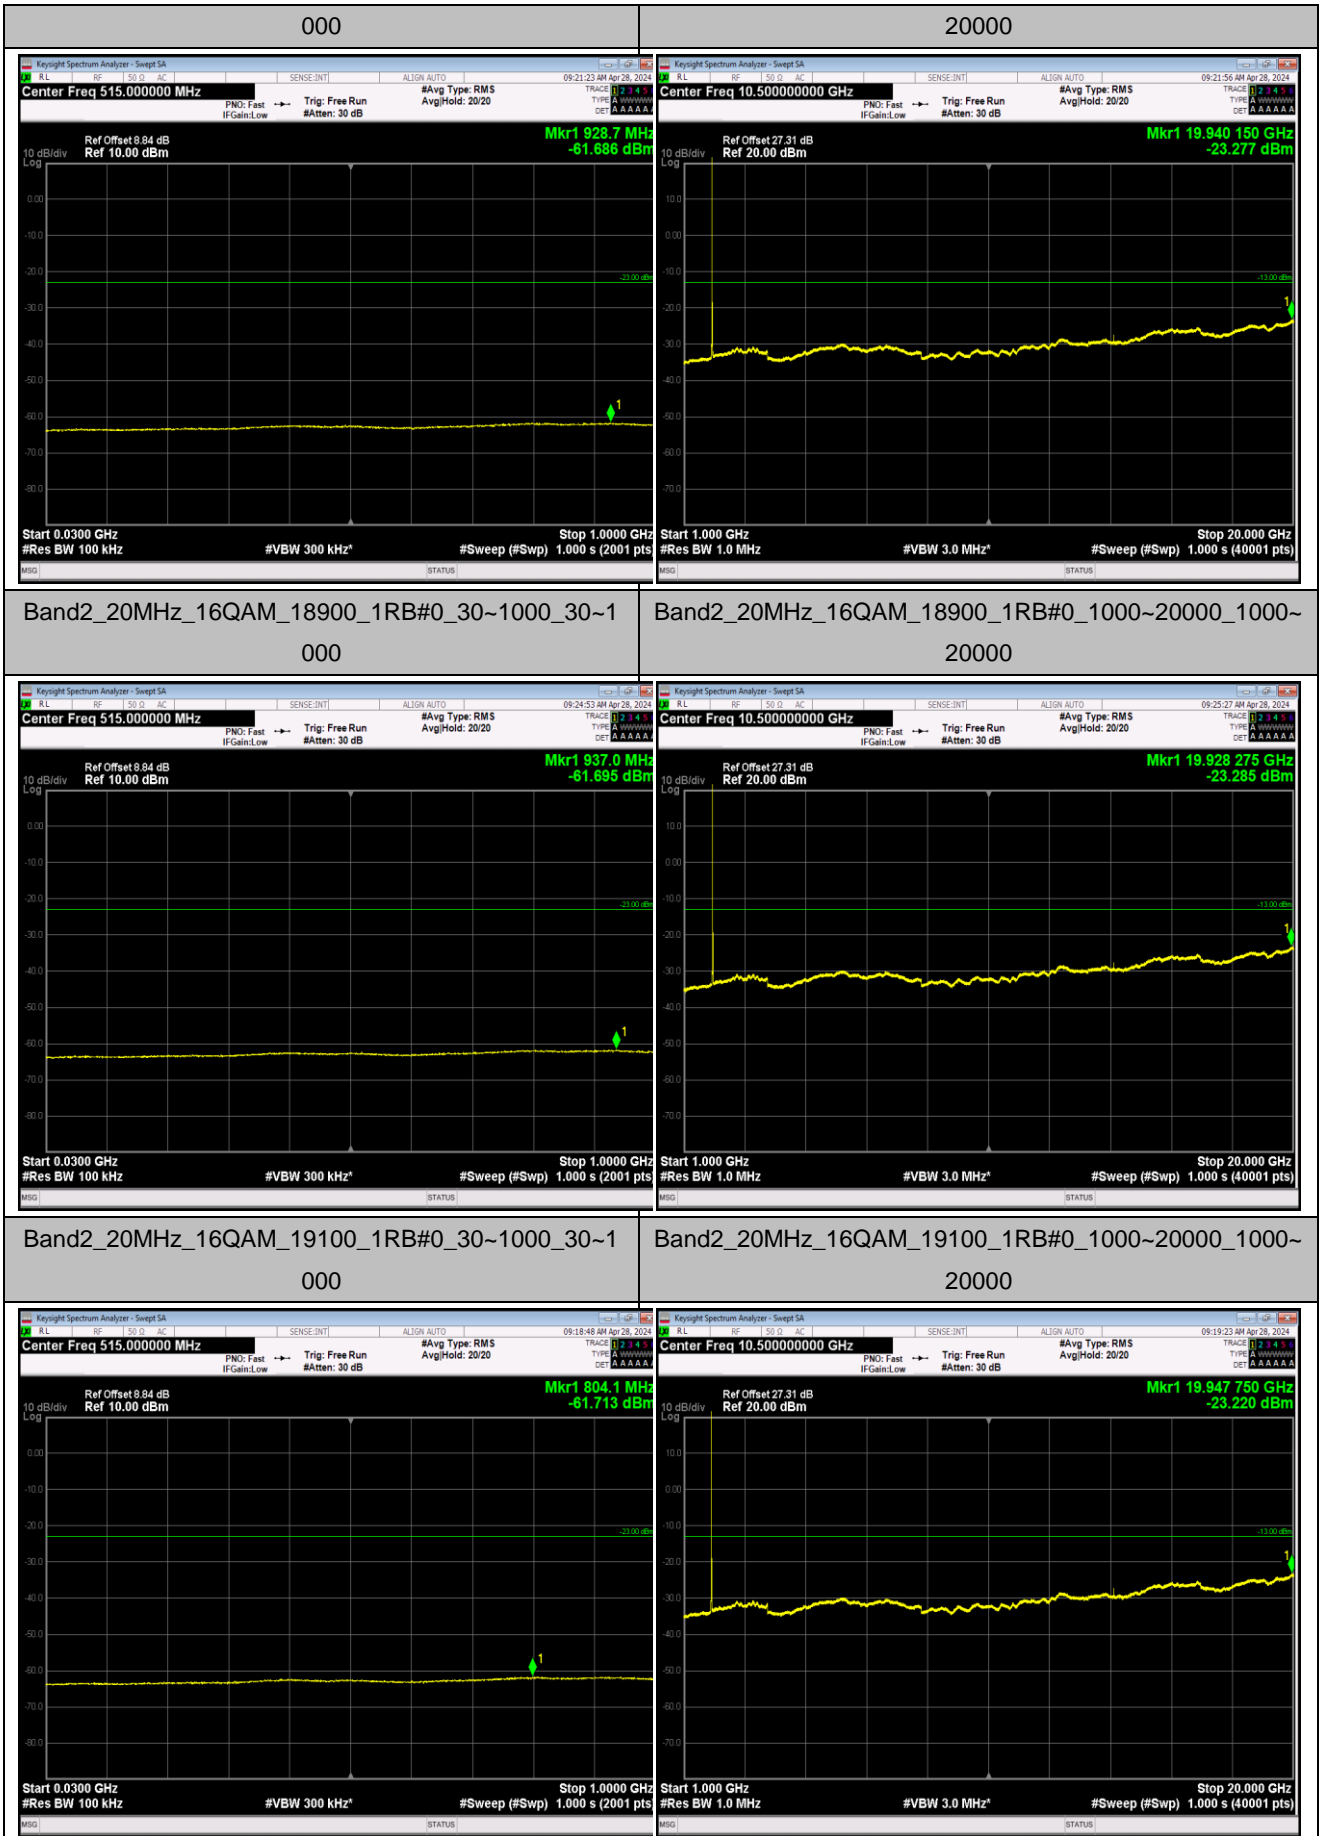

Test Graphs

Band2_1.4MHz_QPSK_19193_1RB#0_30~1000_30~1000

Band2_1.4MHz_QPSK_19193_1RB#0_1000~20000_1000~20000

Band2_1.4MHz_16QAM_18607_1RB#0_30~1000_30~1000

Band2_1.4MHz_16QAM_18607_1RB#0_1000~20000_1000~20000

Band2_1.4MHz_16QAM_18900_1RB#0_30~1000_30~1000

Band2_1.4MHz_16QAM_18900_1RB#0_1000~20000_1000~20000

Band2_20MHz_QPSK_18900_1RB#0_30~1000_30~10
00

Band2_20MHz_QPSK_18900_1RB#0_1000~20000_1000~2
0000

Band2_20MHz_QPSK_19100_1RB#0_30~1000_30~10
00

Band2_20MHz_QPSK_19100_1RB#0_1000~20000_1000~2
0000

Band2_20MHz_16QAM_18700_1RB#0_30~1000_30~1
00

Band2_20MHz_16QAM_18700_1RB#0_1000~20000_1000~
0000

Band5_1.4MHz_QPSK_20407_1RB#0_30~1000_30~10
00

Band5_1.4MHz_QPSK_20407_1RB#0_1000~10000_1000~
10000