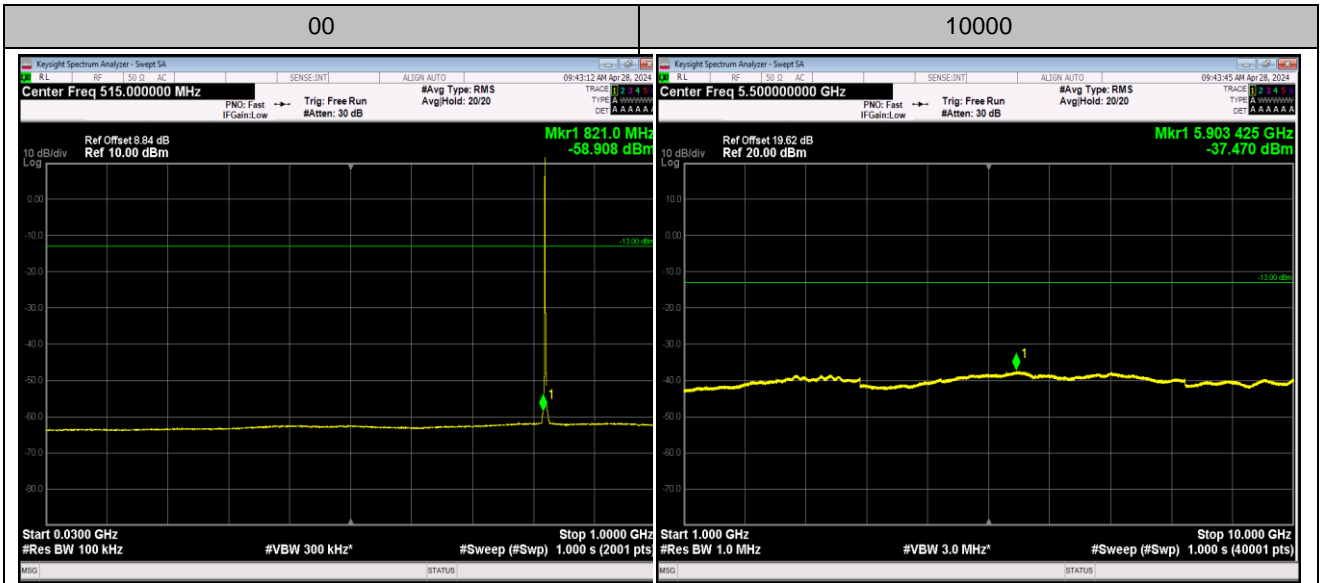

Band5_1.4MHz_QPSK_20643_1RB#0_30~1000_30~10

Band5_1.4MHz_QPSK_20643_1RB#0_1000~10000_1000~

Band5_1.4MHz_16QAM_20407_1RB#0_1000~10000_1000
~10000

Band5_1.4MHz_16QAM_20407_1RB#0_30~1000_30~1
000