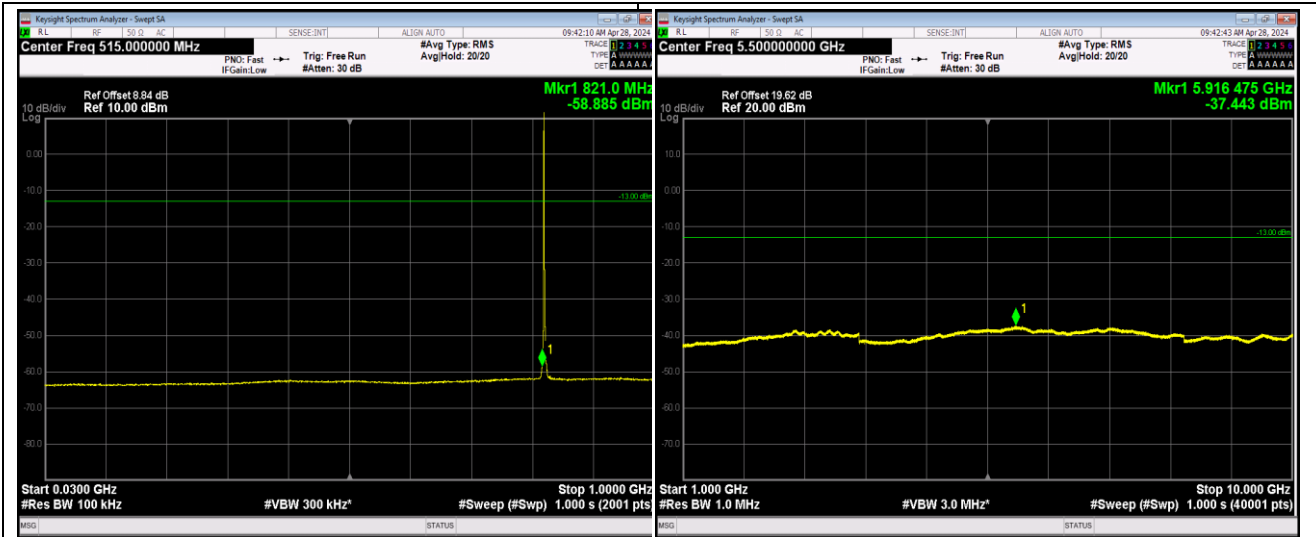

Band2_20MHz_QPSK_19100_1RB#0_1000~20000_1000~2
0000

Band2_20MHz_16QAM_18700_1RB#0_30~1000_30~1
00

Band2_20MHz_16QAM_18700_1RB#0_1000~20000_1000~
0000

Band5_1.4MHz_QPSK_20407_1RB#0_30~1000_30~10
00

Band5_1.4MHz_QPSK_20407_1RB#0_1000~10000_1000~
10000