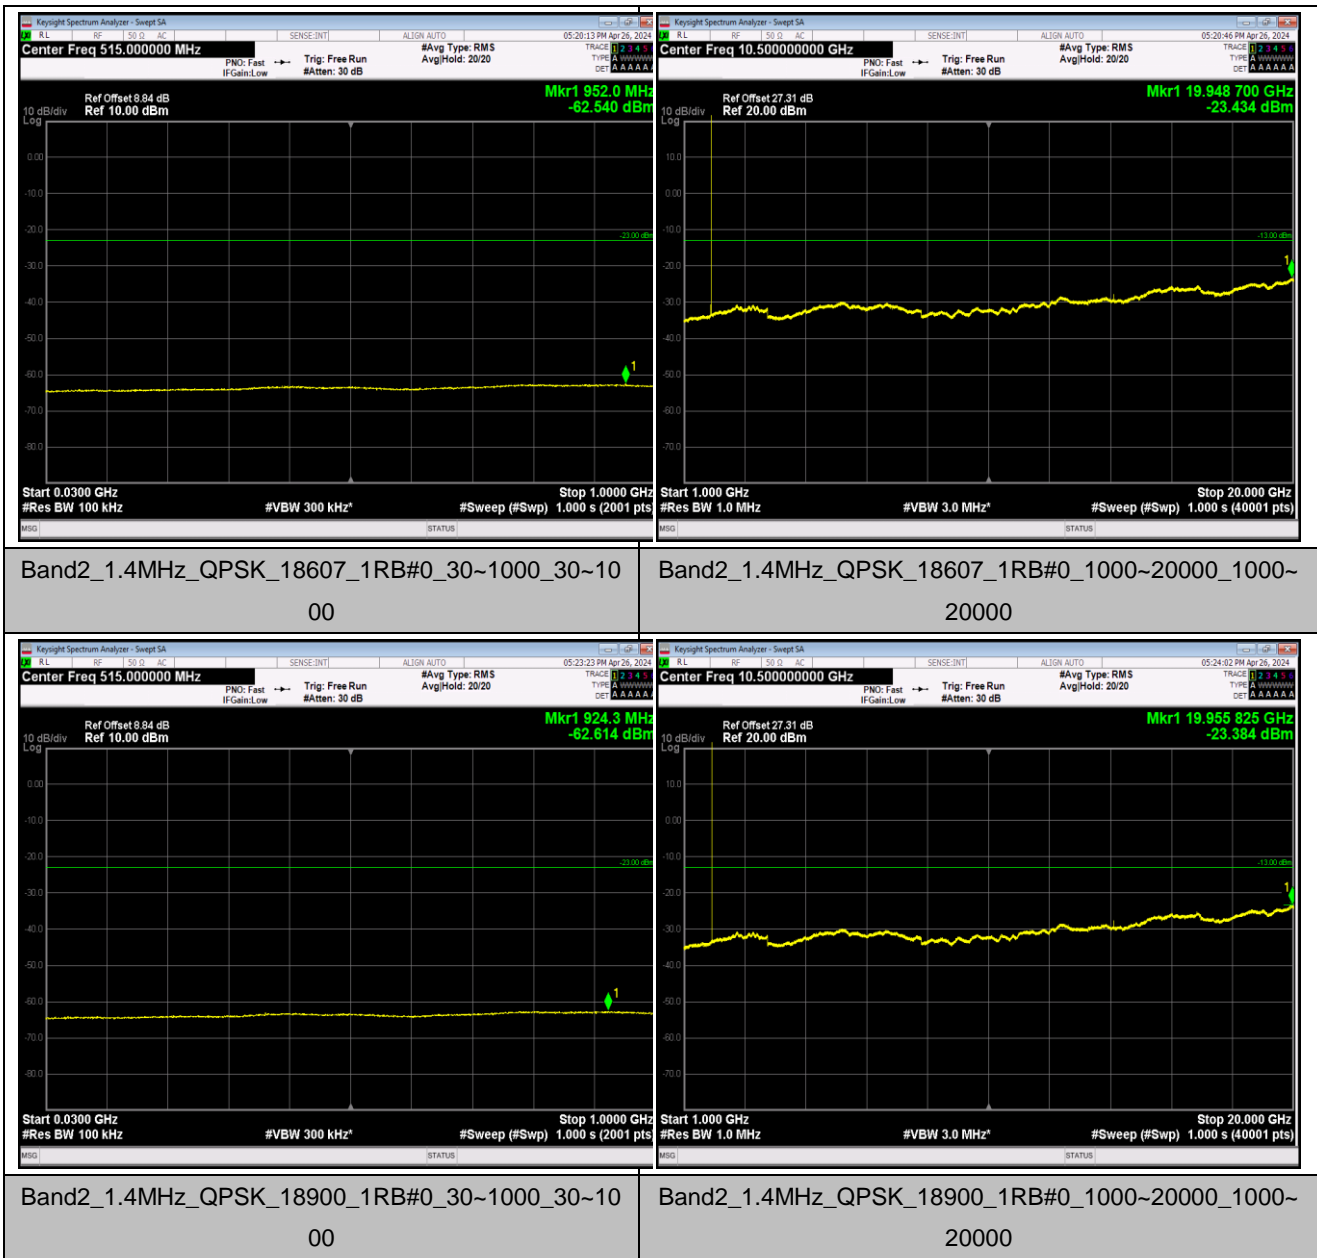

Test Graphs

Band2_1.4MHz_QPSK_19193_1RB#0_30~1000_30~1000

Band2_1.4MHz_QPSK_19193_1RB#0_1000~20000_1000~20000

Band2_1.4MHz_16QAM_18607_1RB#0_30~1000_30~1000

Band2_1.4MHz_16QAM_18607_1RB#0_1000~20000_1000~20000

Band2_1.4MHz_16QAM_18900_1RB#0_30~1000_30~1000

Band2_1.4MHz_16QAM_18900_1RB#0_1000~20000_1000~20000

Band2_20MHz_QPSK_18900_1RB#0_30~1000_30~10
00

Band2_20MHz_QPSK_18900_1RB#0_1000~20000_1000~2
0000

Band2_20MHz_QPSK_19100_1RB#0_30~1000_30~10
00

Band2_20MHz_QPSK_19100_1RB#0_1000~20000_1000~2
0000

Band2_20MHz_16QAM_18700_1RB#0_30~1000_30~1
00

Band2_20MHz_16QAM_18700_1RB#0_1000~20000_1000~
0000

Band5_1.4MHz_QPSK_20407_1RB#0_30~1000_30~10
00

Band5_1.4MHz_QPSK_20407_1RB#0_1000~10000_1000~
10000