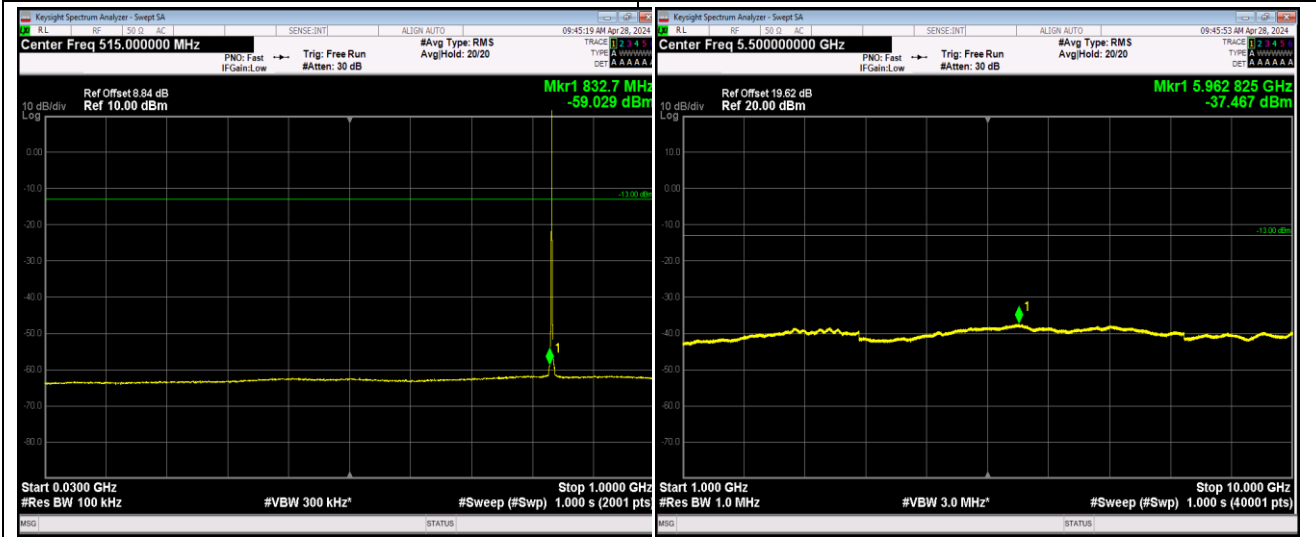

Band2_20MHz_QPSK_19100_1RB#0_1000~20000_1000~2
0000

Band2_20MHz_16QAM_18700_1RB#0_30~1000_30~1
00

Band2_20MHz_16QAM_18700_1RB#0_1000~20000_1000~
0000

Band5_1.4MHz_QPSK_20407_1RB#0_30~1000_30~10
00

Band5_1.4MHz_QPSK_20407_1RB#0_1000~10000_1000~
10000