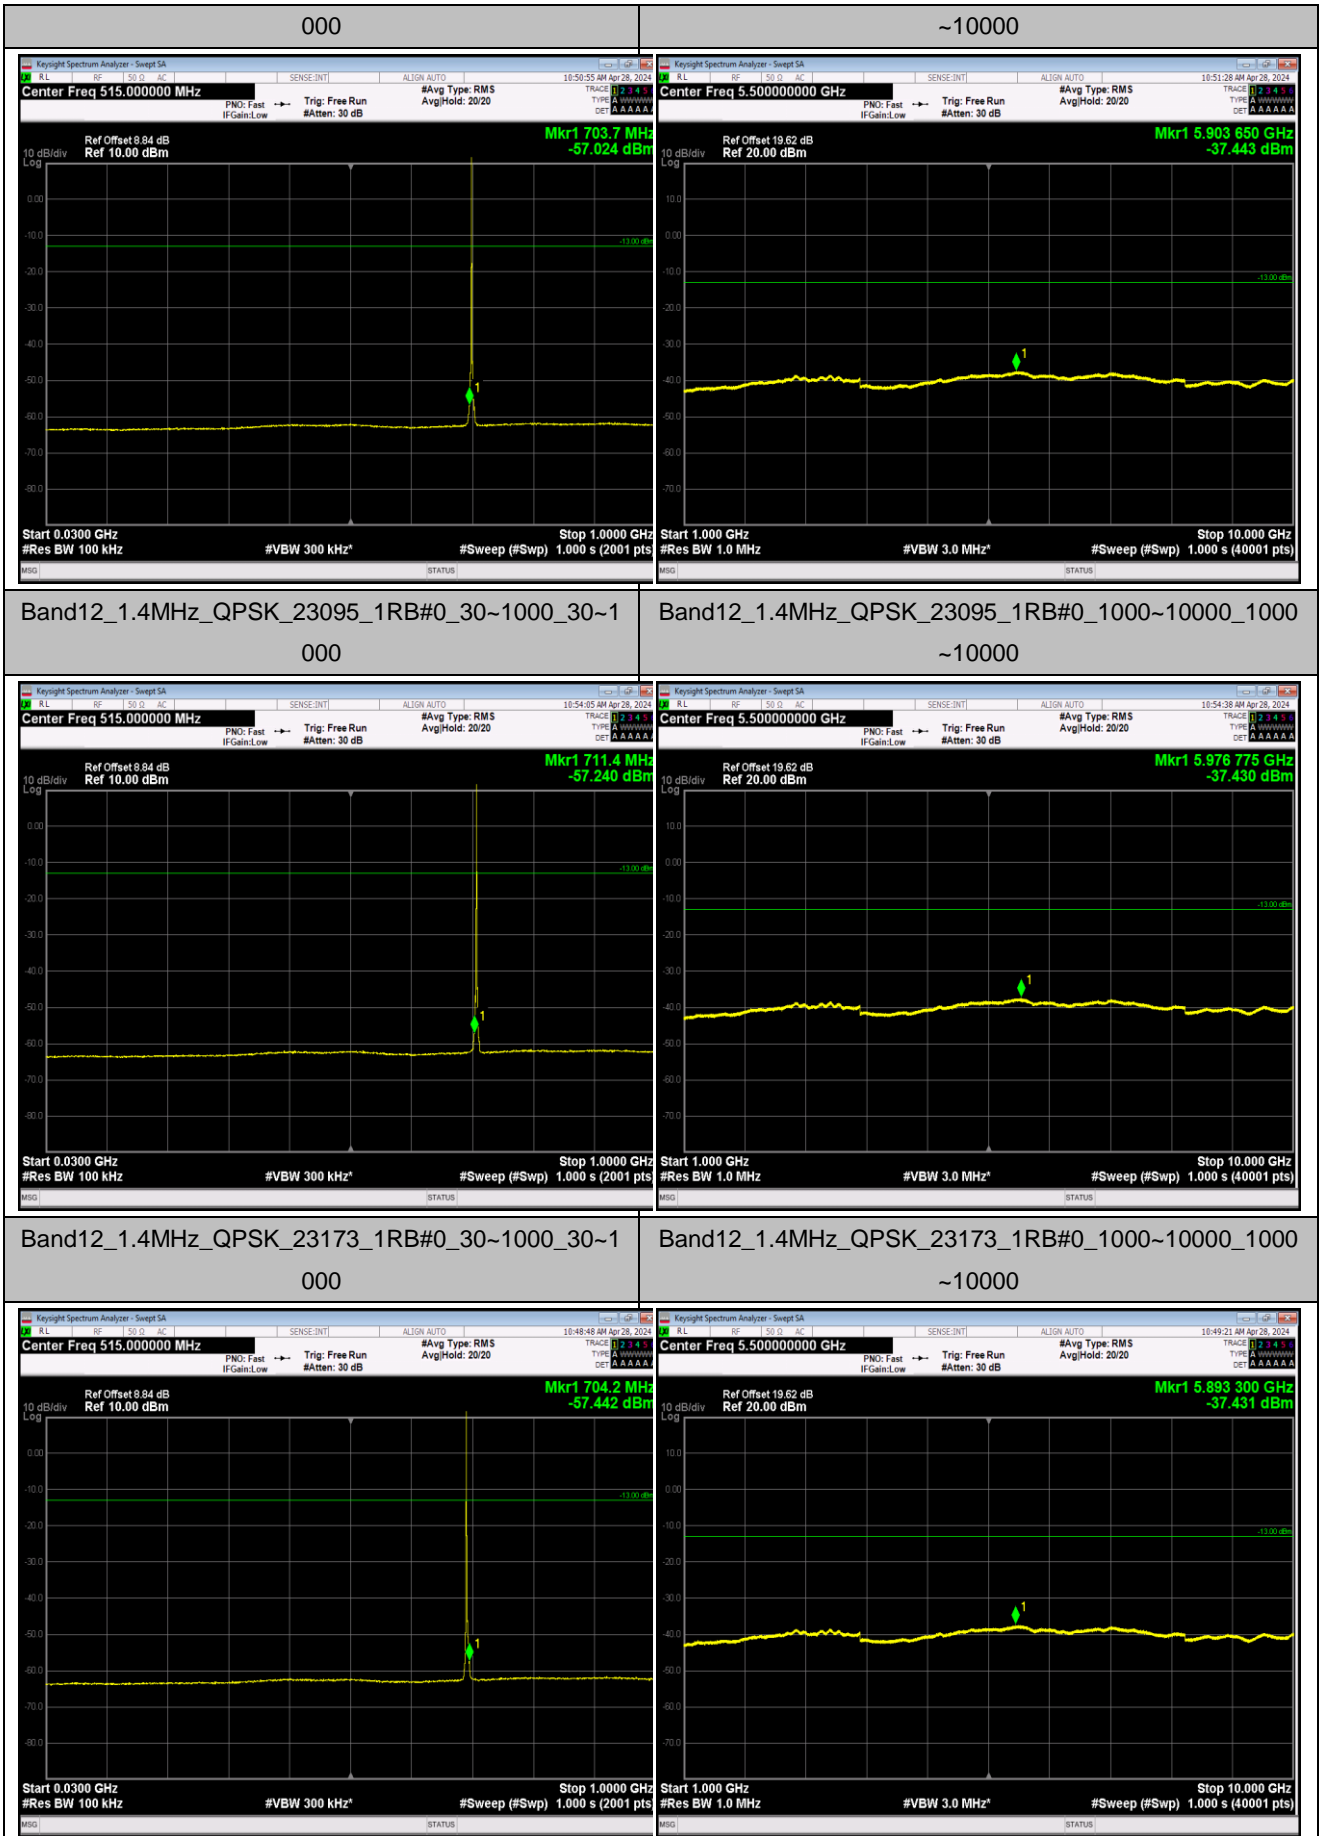

Band5_10MHz_64QAM_20525_1RB#0_1000~10000_1000~
10000

Band5_10MHz_64QAM_20600_1RB#0_30~1000_30~1
000

Band5_10MHz_64QAM_20600_1RB#0_1000~10000_1000~
10000

Band12_1.4MHz_QPSK_23017_1RB#0_30~1000_30~1

Band12_1.4MHz_QPSK_23017_1RB#0_1000~10000_1000