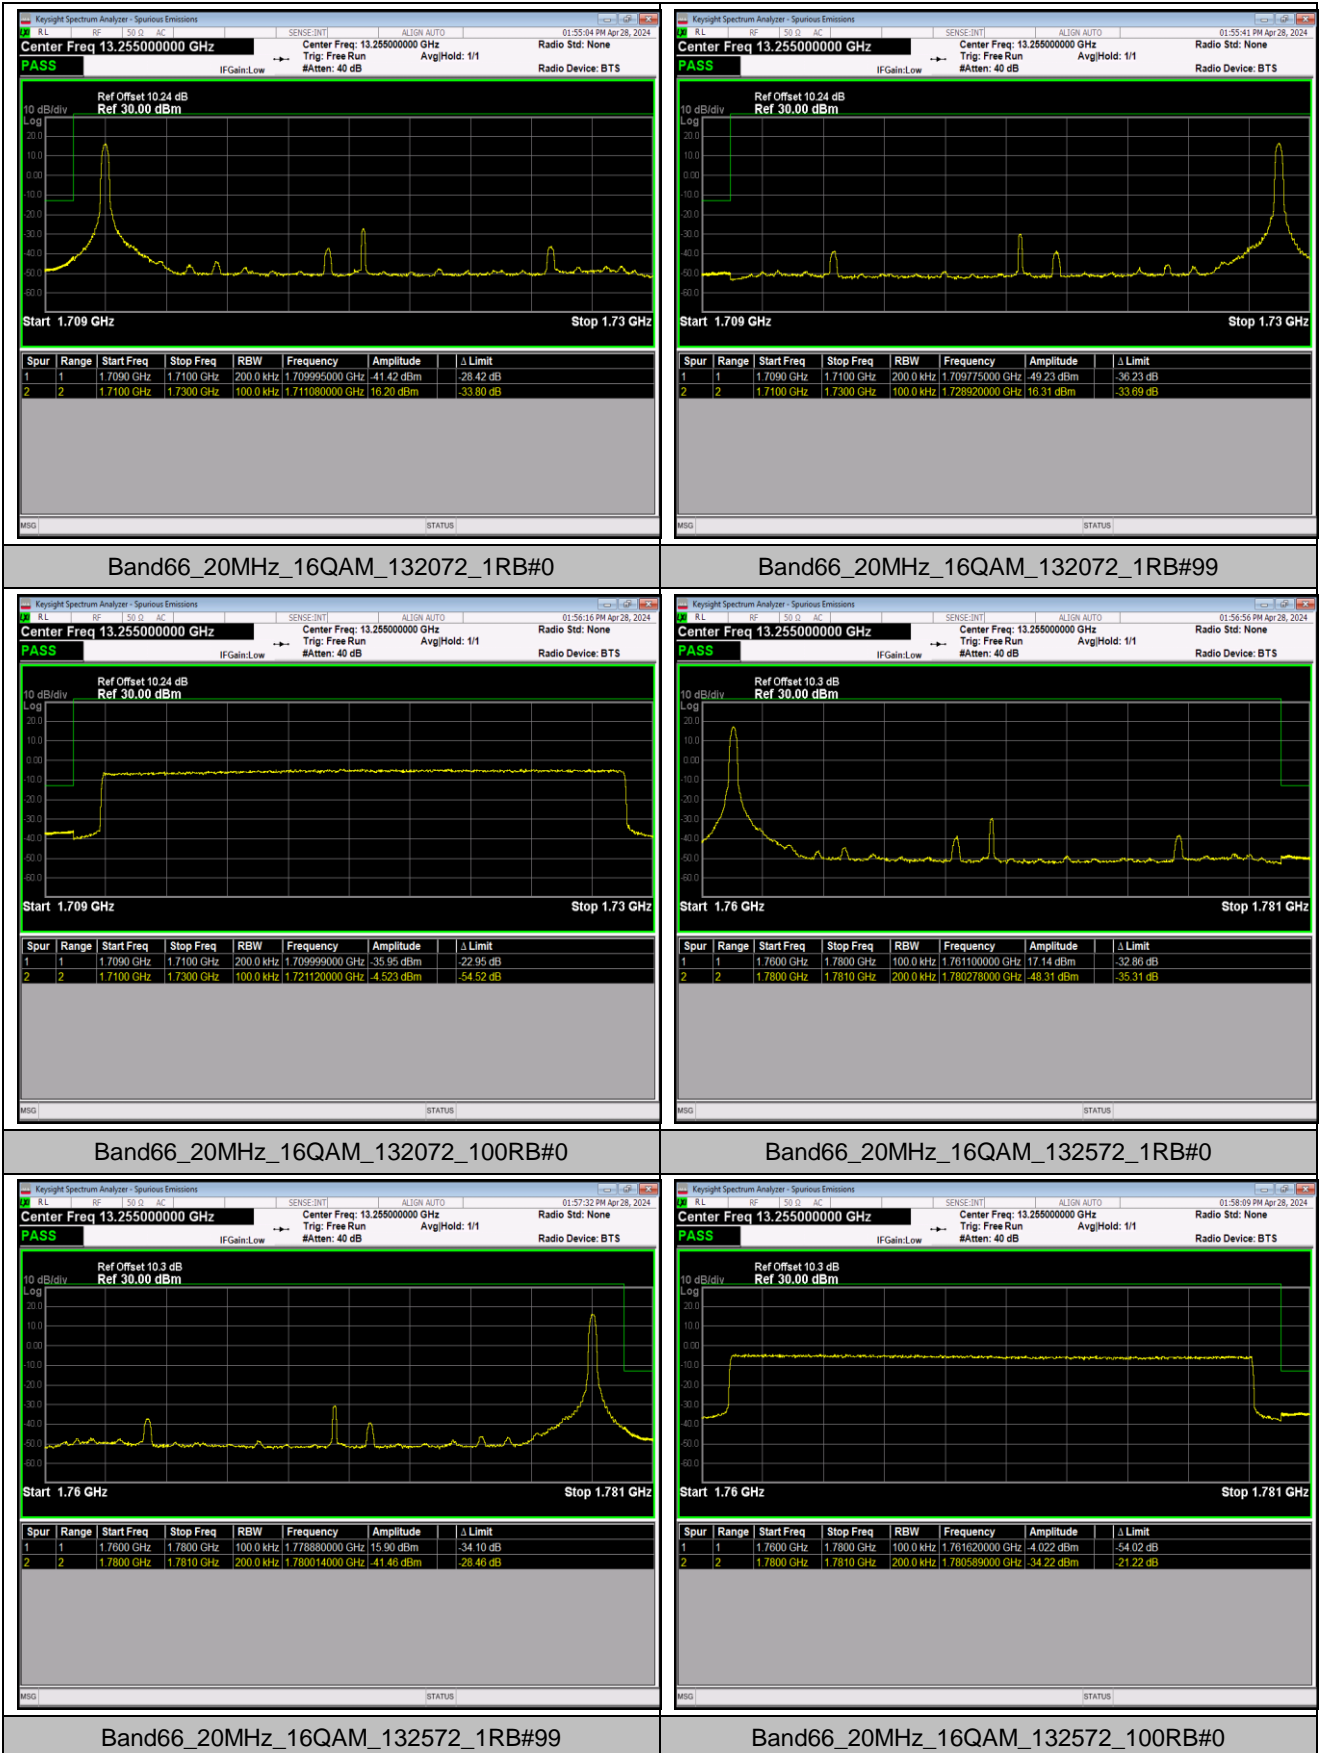

Band66\_20MHz\_QPSK\_132072\_1RB#0

Band66\_20MHz\_QPSK\_132072\_1RB#99

Band66\_20MHz\_QPSK\_132072\_100RB#0

Band66\_20MHz\_QPSK\_132572\_1RB#0

Band66\_20MHz\_QPSK\_132572\_1RB#99

Band66\_20MHz\_QPSK\_132572\_100RB#0