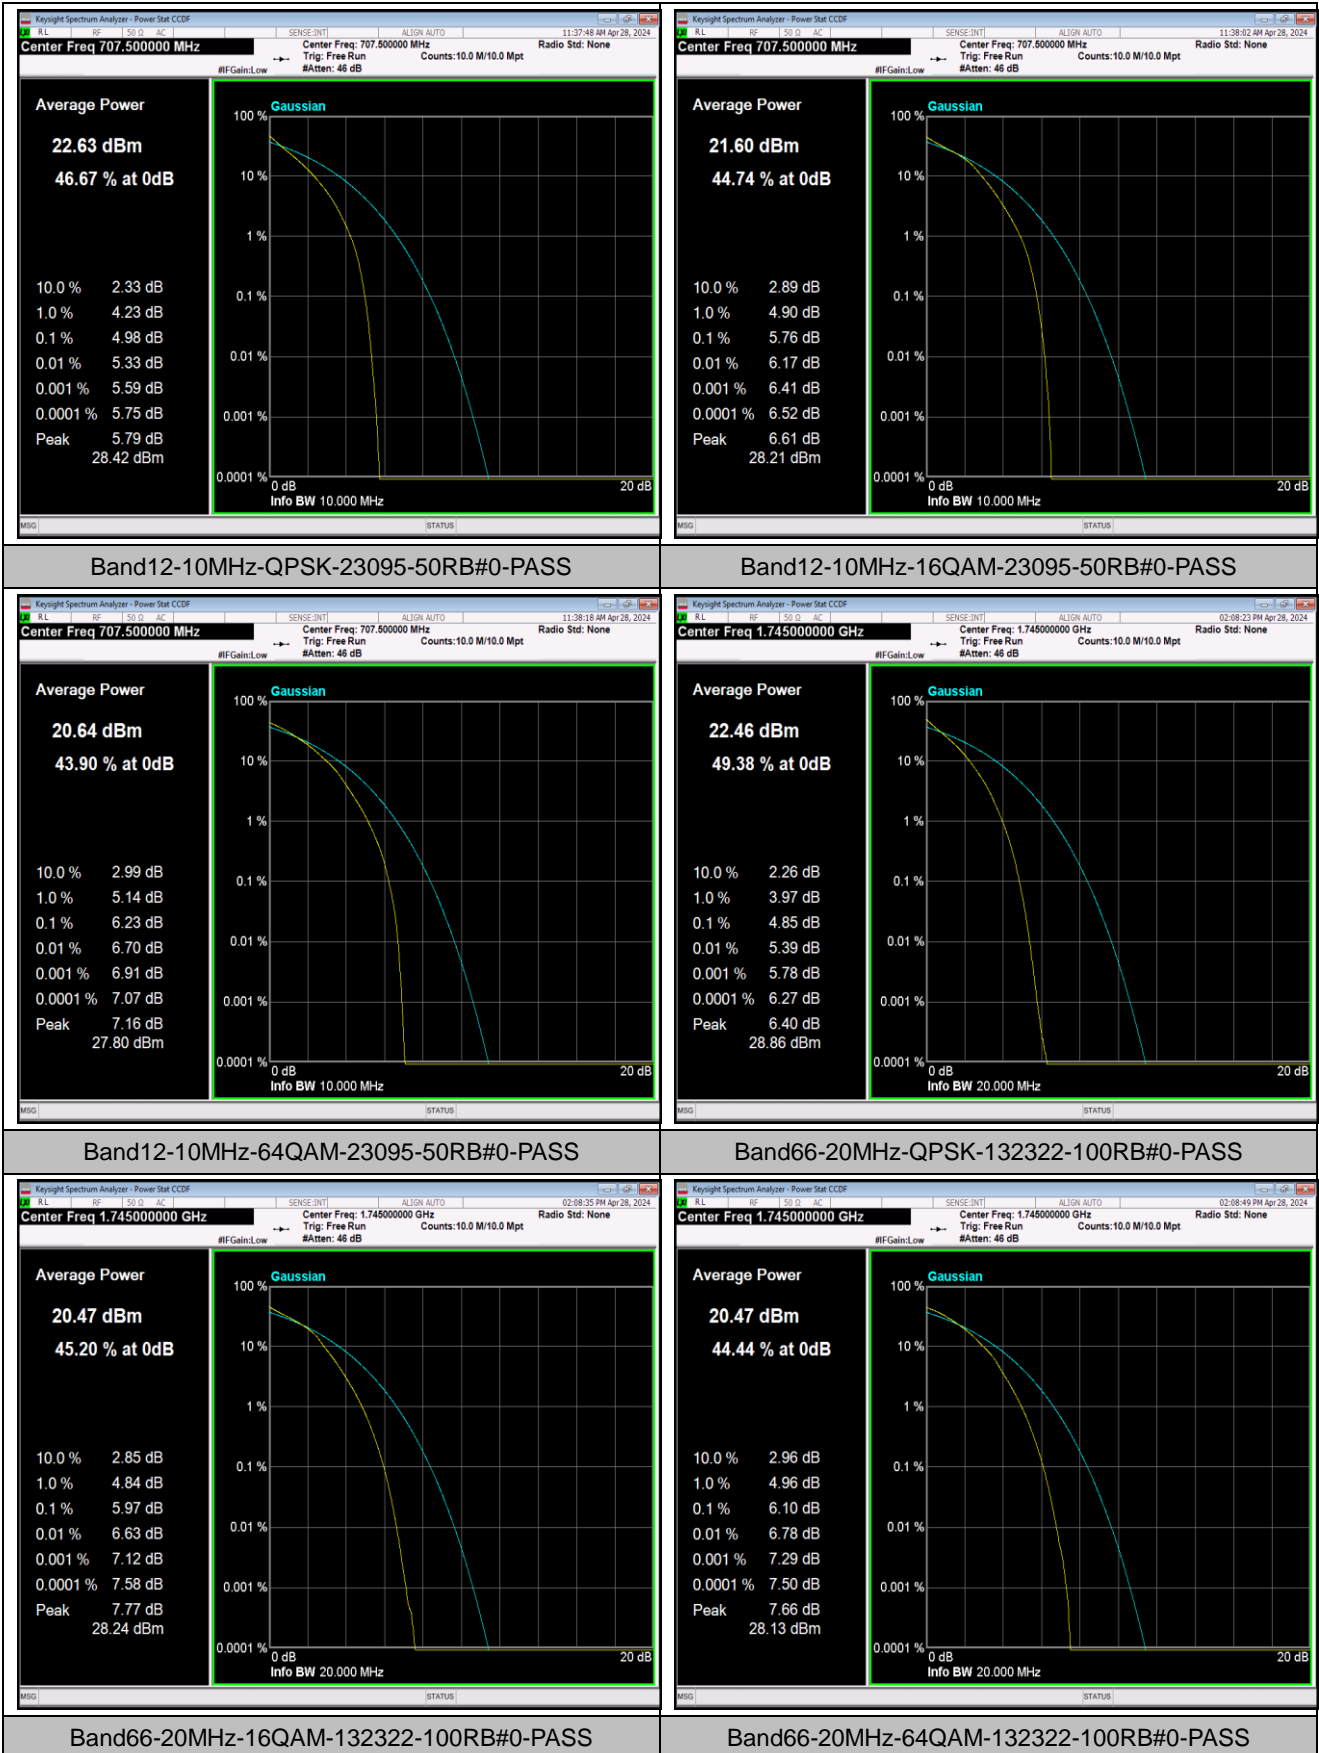

Test Graphs

Band2-20MHz-QPSK-18900-1RB#0-PASS

Band2-20MHz-16QAM-18900-100RB#0-PASS

Band2-20MHz-64QAM-18900-100RB#0-PASS

Band5-10MHz-QPSK-20525-50RB#0-PASS

Band5-10MHz-16QAM-20525-50RB#0-PASS

Band5-10MHz-64QAM-20525-50RB#0-PASS

## Appendix C: 26dB Bandwidth and Occupied Bandwidth