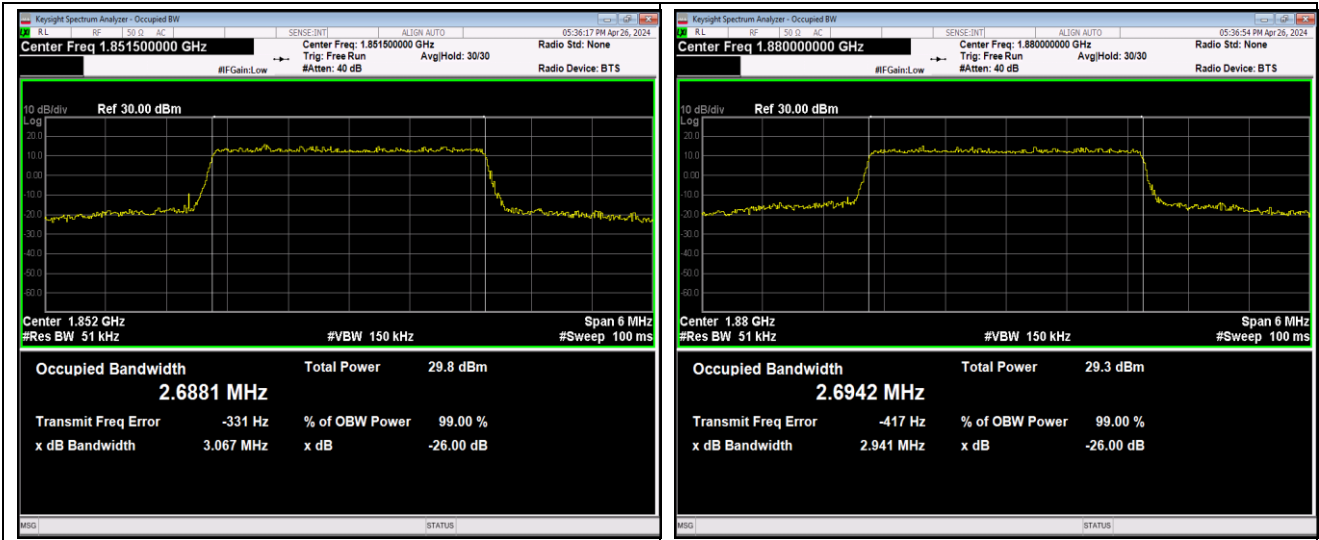

Band2-3MHz-16QAM-18615-15RB#0-PASS

Band2-3MHz-16QAM-18900-15RB#0-PASS