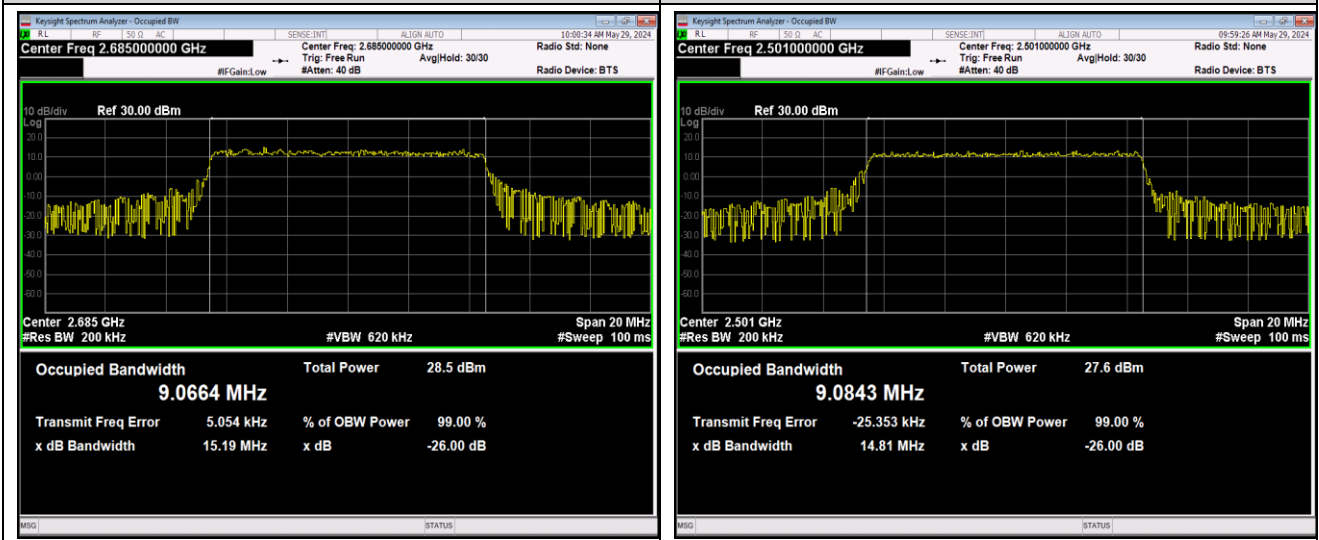

Band41-10MHz-16QAM-41540-50RB#0

Band41-10MHz-64QAM-39700-50RB#0

Band41-10MHz-64QAM-40620-50RB#0

Band41-10MHz-64QAM-41540-50RB#0

Band41-15MHz-QPSK-39725-75RB#0

Band41-15MHz-QPSK-40620-75RB#0

Band41-15MHz-QPSK-41515-75RB#0