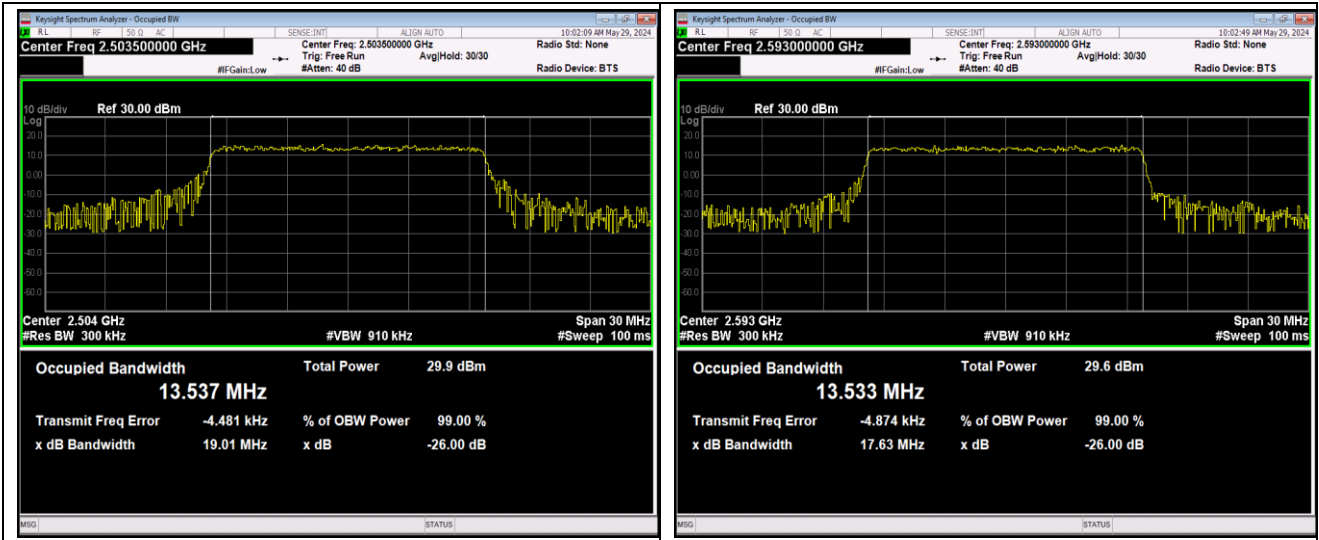

Band41-10MHz-16QAM-41540-50RB#0

Band41-10MHz-64QAM-39700-50RB#0

Band41-10MHz-64QAM-40620-50RB#0

Band41-10MHz-64QAM-41540-50RB#0

Band41-15MHz-QPSK-39725-75RB#0

Band41-15MHz-QPSK-40620-75RB#0

Band41-15MHz-QPSK-41515-75RB#0