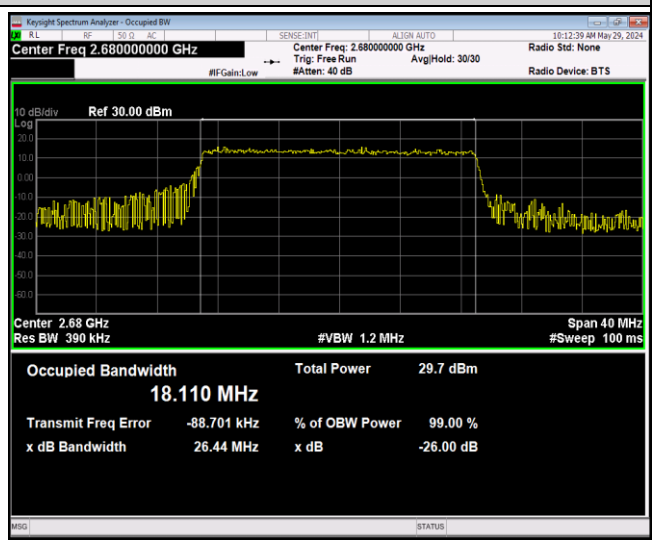

Band41-20MHz-QPSK-41490-100RB#0