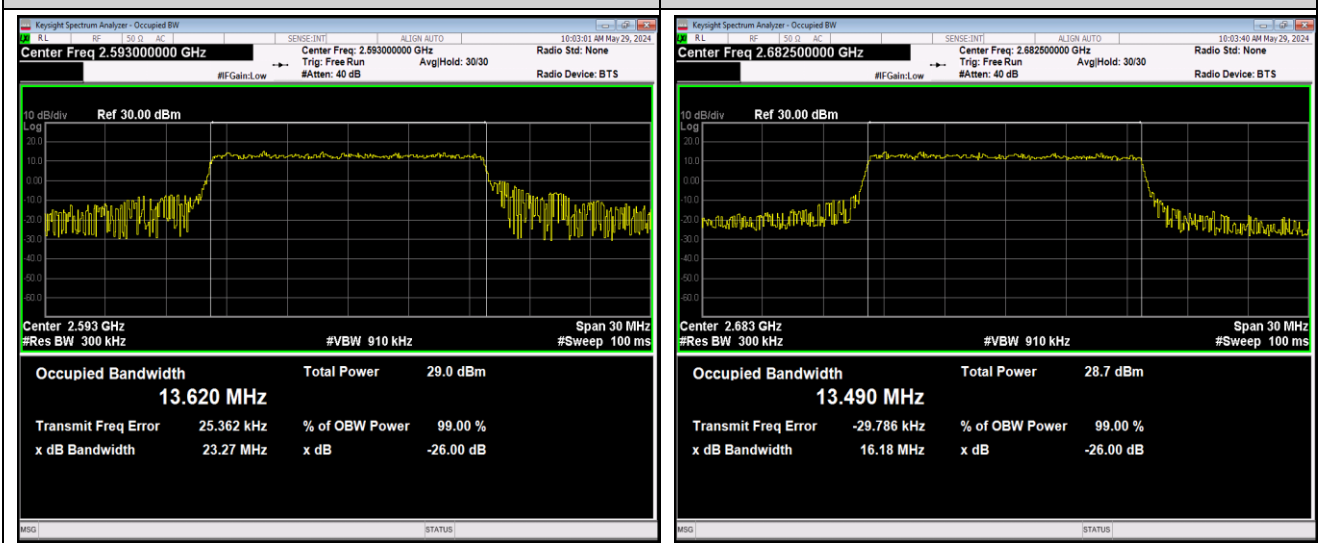

Band41-15MHz-16QAM-40620-75RB#0

Band41-15MHz-16QAM-41515-75RB#0