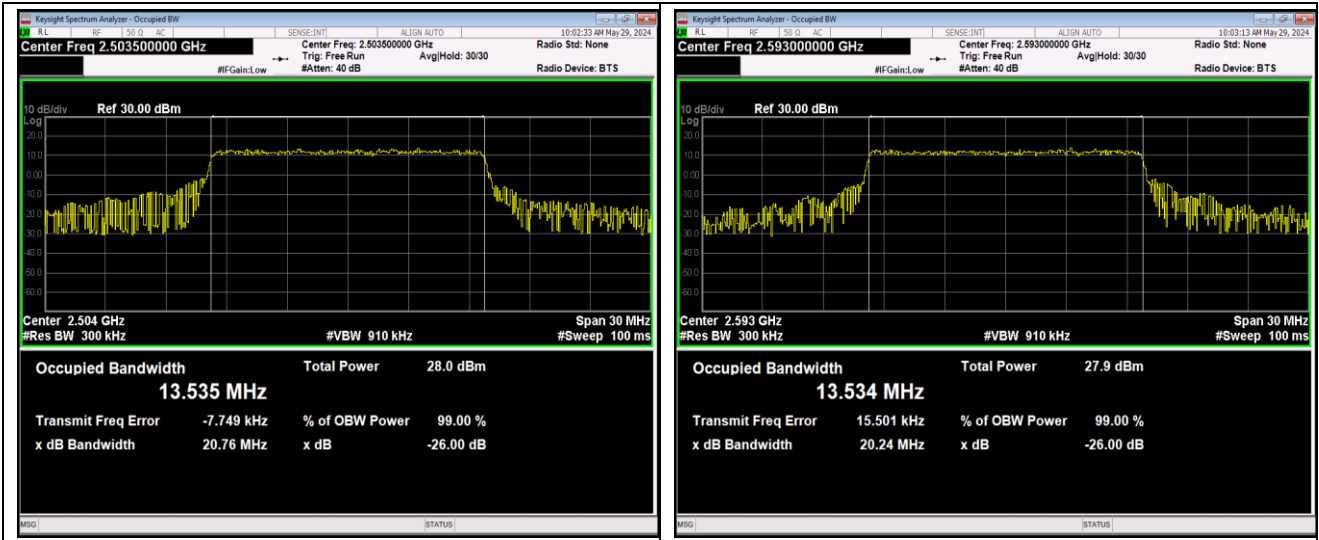

Band41-15MHz-16QAM-39725-75RB#0

Band41-15MHz-16QAM-40620-75RB#0

Band41-15MHz-16QAM-41515-75RB#0

Band41-15MHz-64QAM-39725-75RB#0

Band41-15MHz-64QAM-40620-75RB#0

Band41-15MHz-64QAM-41515-75RB#0

Band41-20MHz-QPSK-39750-100RB#0