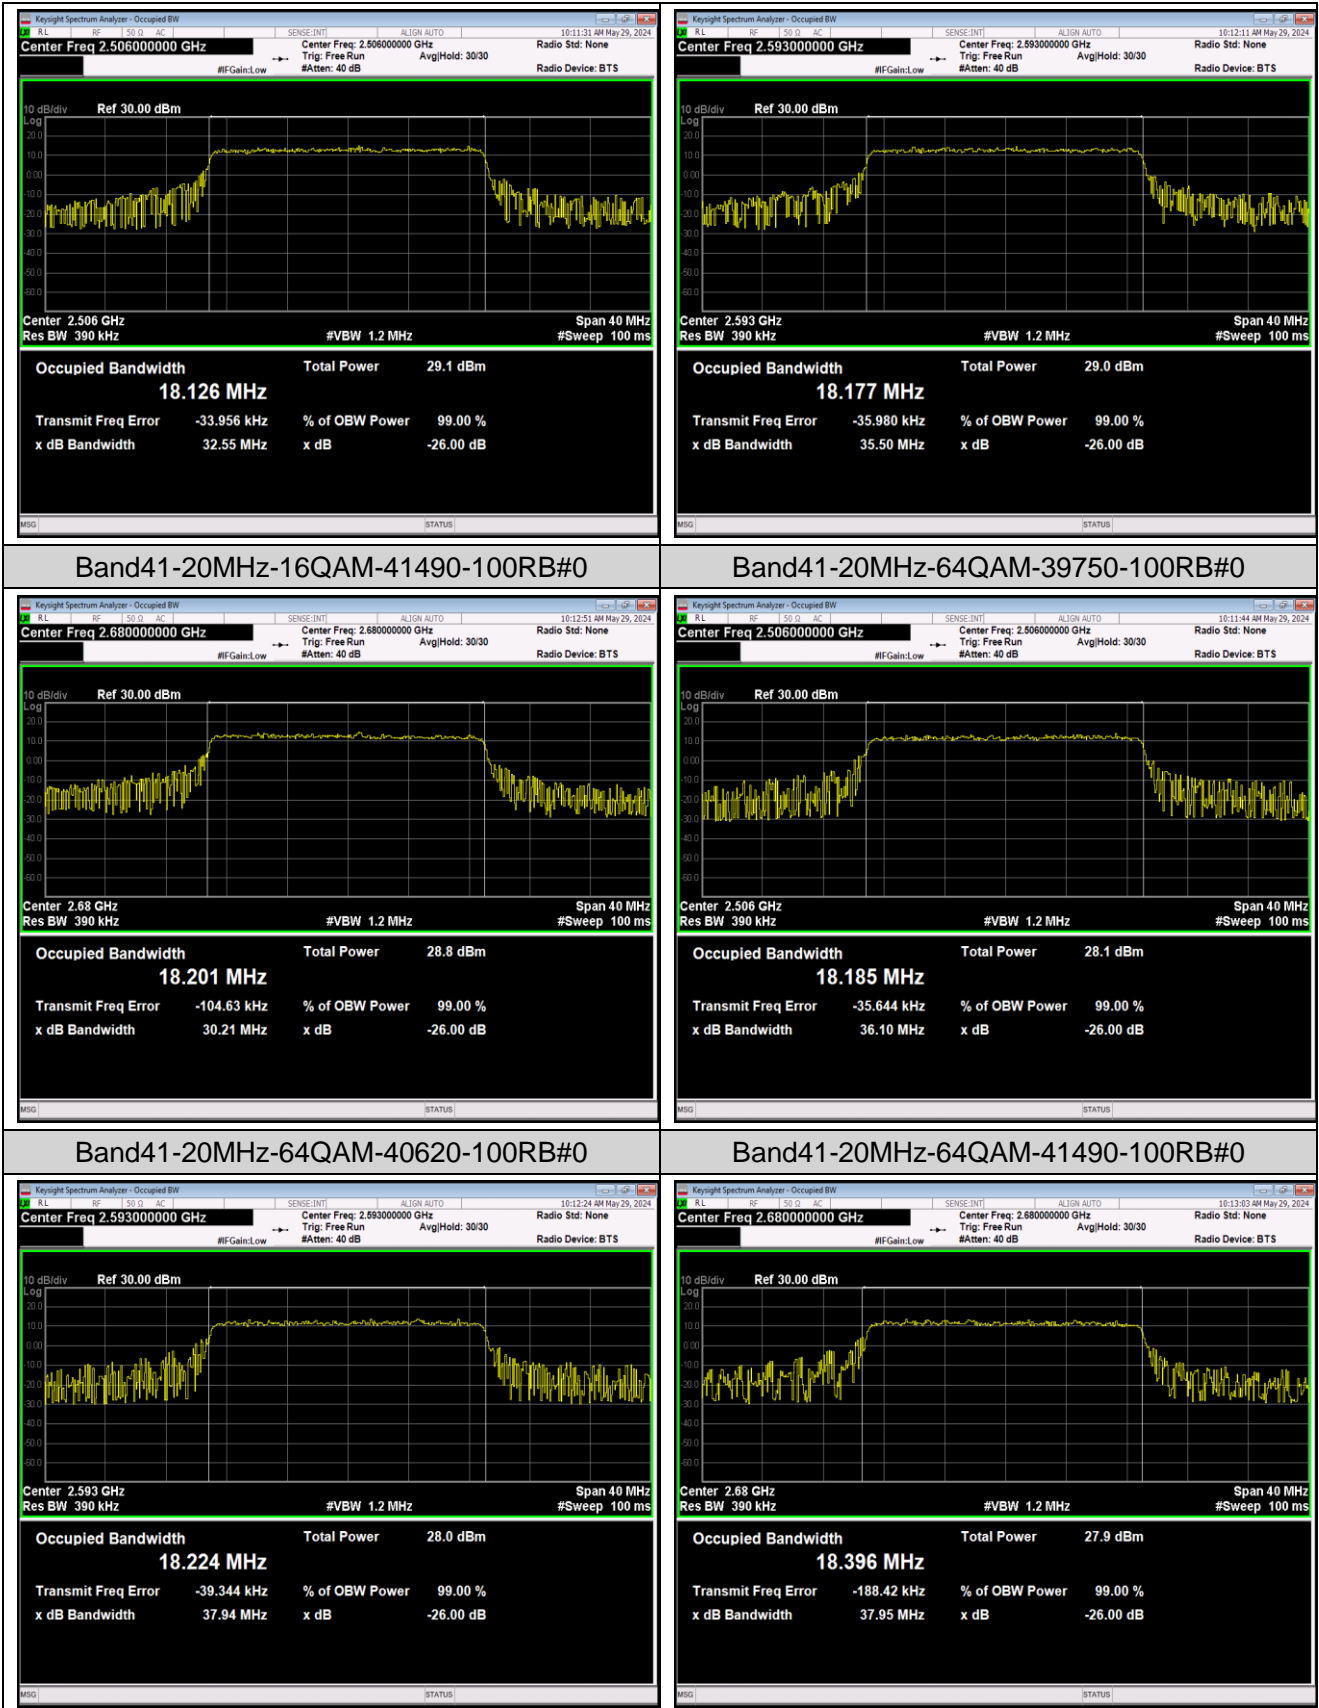

Band41-20MHz-QPSK-40620-100RB#0

Band41-20MHz-QPSK-41490-100RB#0

Band41-20MHz-16QAM-39750-100RB#0

Band41-20MHz-16QAM-40620-100RB#0

Appendix D: Band Edge

Test Result (worst case)

Band	Bandwidth	Modulation	Channel	RB Config.	Result (dBm)	Verdict
Band41	5MHz	QPSK	39675	1RB#0	-48.26,-47.55,-41.58,-29.60	PASS
Band41	5MHz	QPSK	39675	1RB#24	-47.23,-47.32,-43.85,-56.83	PASS
Band41	5MHz	QPSK	39675	25RB#0	-43.40,-41.96,-32.03,-34.55	PASS
Band41	5MHz	QPSK	41565	1RB#0	-56.60,-44.89,-47.04,-47.14	PASS
Band41	5MHz	QPSK	41565	1RB#24	-30.45,-41.37,-47.61,-47.70	PASS
Band41	5MHz	QPSK	41565	25RB#0	-36.73,-32.21,-40.78,-42.72	PASS
Band41	5MHz	16QAM	39675	1RB#0	-48.26,-47.57,-42.51,-31.23	PASS
Band41	5MHz	16QAM	39675	1RB#24	-47.27,-47.26,-44.56,-54.56	PASS
Band41	5MHz	16QAM	39675	25RB#0	-44.41,-42.22,-33.84,-38.39	PASS
Band41	5MHz	16QAM	41565	1RB#0	-56.21,-44.94,-47.31,-47.22	PASS
Band41	5MHz	16QAM	41565	1RB#24	-28.77,-42.13,-47.12,-47.60	PASS
Band41	5MHz	16QAM	41565	25RB#0	-37.30,-32.02,-41.71,-43.98	PASS
Band41	5MHz	64QAM	39675	1RB#0	-48.33,-47.81,-43.11,-30.75	PASS
Band41	5MHz	64QAM	39675	1RB#24	-48.10,-47.79,-44.71,-41.76	PASS
Band41	5MHz	64QAM	39675	25RB#0	-46.51,-45.21,-41.94,-42.54	PASS
Band41	5MHz	64QAM	41565	1RB#0	-59.72,-45.47,-47.30,-47.32	PASS
Band41	5MHz	64QAM	41565	1RB#24	-30.15,-42.29,-47.41,-47.78	PASS
Band41	5MHz	64QAM	41565	25RB#0	-38.17,-32.85,-43.32,-45.34	PASS
Band41	20MHz	QPSK	39750	1RB#0	-49.28,-46.13,-44.64,-41.76	PASS
Band41	20MHz	QPSK	39750	1RB#99	-49.27,-44.79,-47.31,-61.55	PASS
Band41	20MHz	QPSK	39750	100RB#0	-49.13,-39.17,-36.96,-39.41	PASS
Band41	20MHz	QPSK	41490	1RB#0	-61.72,-46.96,-45.29,-48.55	PASS
Band41	20MHz	QPSK	41490	1RB#99	-42.97,-44.78,-45.99,-48.53	PASS
Band41	20MHz	QPSK	41490	100RB#0	-39.92,-36.21,-39.56,-47.45	PASS
Band41	20MHz	16QAM	39750	1RB#0	-49.34,-46.85,-45.15,-42.08	PASS
Band41	20MHz	16QAM	39750	1RB#99	-49.35,-45.75,-47.24,-61.29	PASS
Band41	20MHz	16QAM	39750	100RB#0	-49.34,-40.68,-38.23,-41.65	PASS
Band41	20MHz	16QAM	41490	1RB#0	-60.99,-46.85,-45.81,-48.54	PASS
Band41	20MHz	16QAM	41490	1RB#99	-42.48,-45.03,-46.39,-48.54	PASS
Band41	20MHz	16QAM	41490	100RB#0	-40.95,-37.46,-39.95,-47.74	PASS
Band41	20MHz	64QAM	39750	1RB#0	-49.38,-47.04,-46.00,-44.69	PASS
Band41	20MHz	64QAM	39750	1RB#99	-49.40,-46.43,-47.53,-62.94	PASS
Band41	20MHz	64QAM	39750	100RB#0	-49.39,-41.75,-39.25,-43.46	PASS
Band41	20MHz	64QAM	41490	1RB#0	-62.46,-47.09,-46.15,-48.56	PASS
Band41	20MHz	64QAM	41490	1RB#99	-44.97,-45.46,-46.76,-48.55	PASS