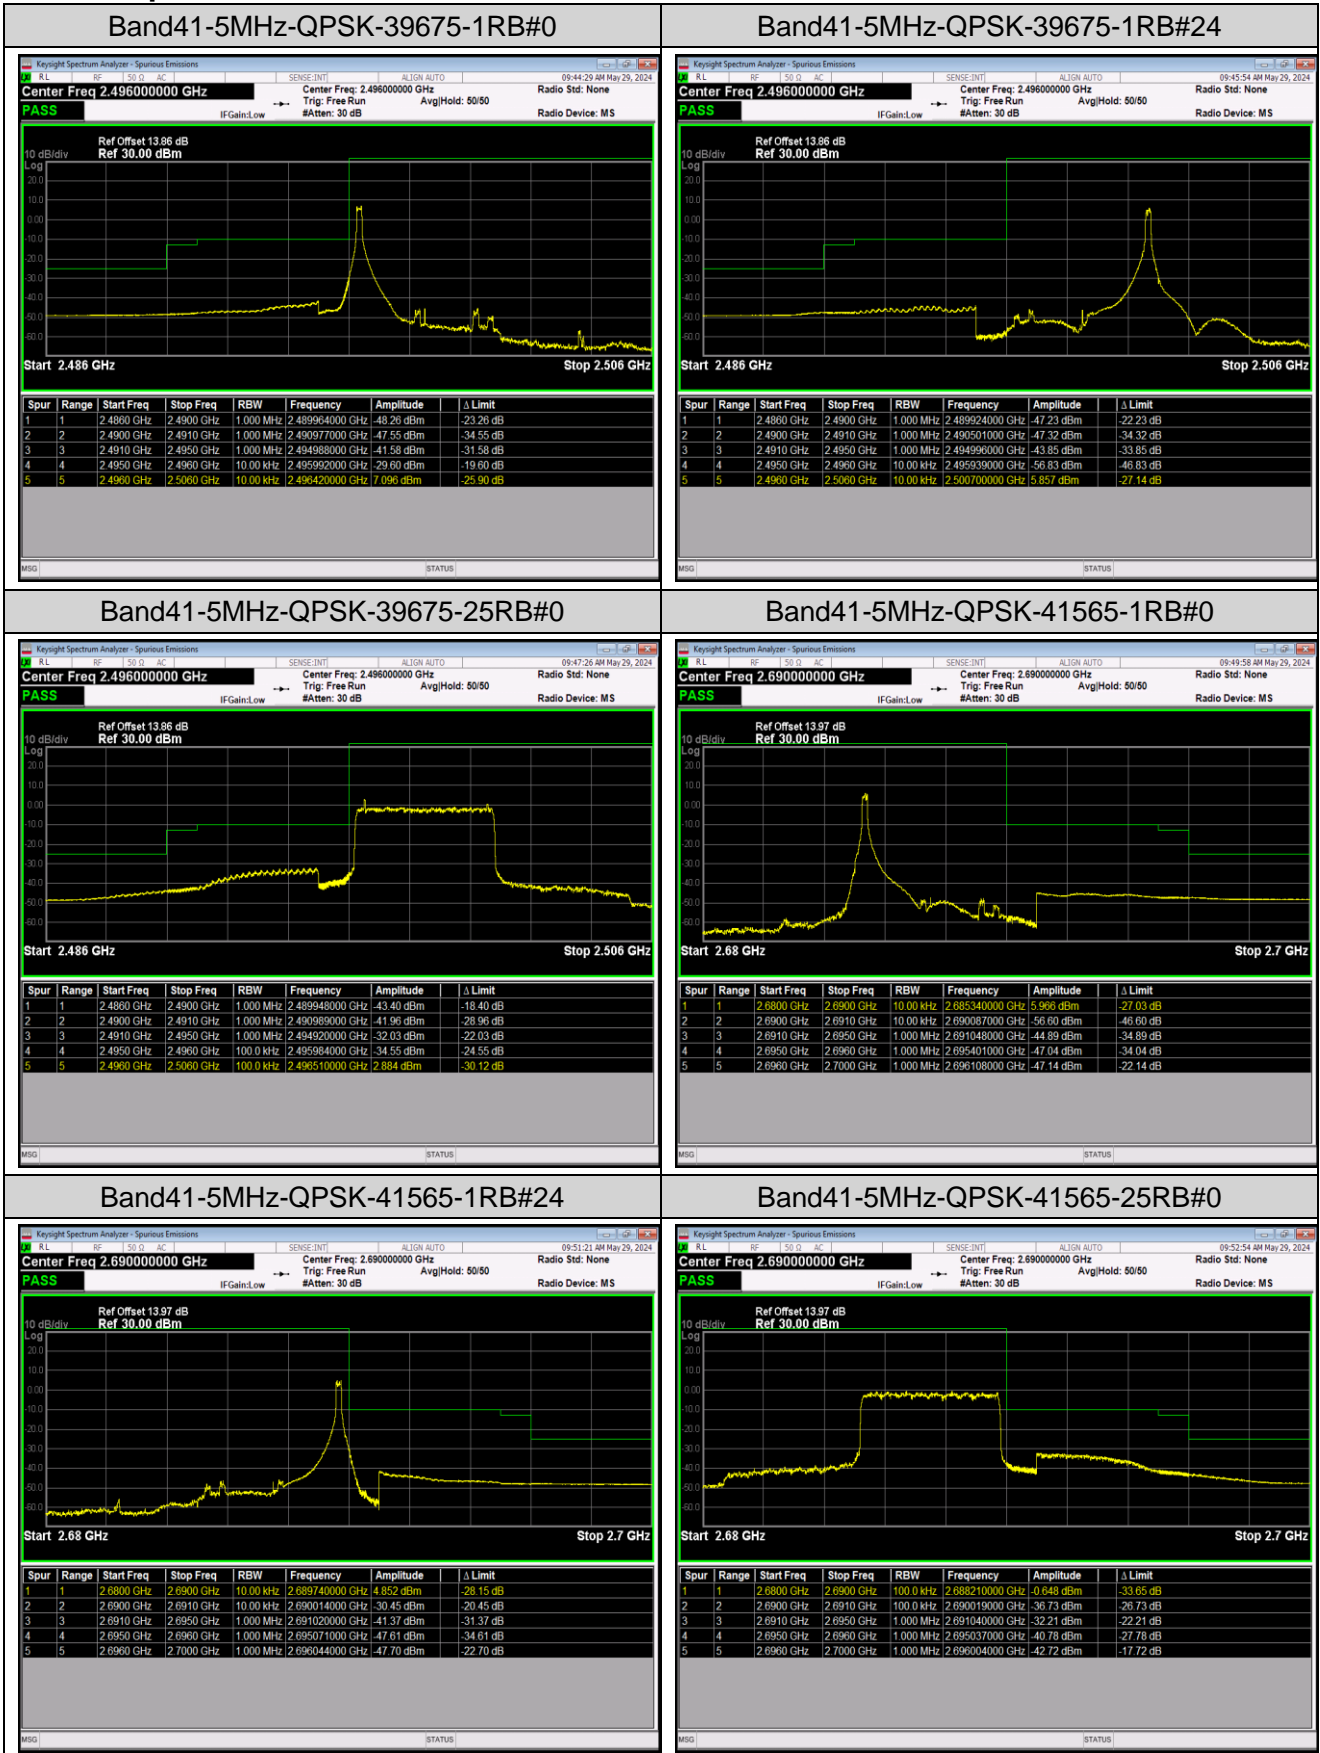

Test Graphs