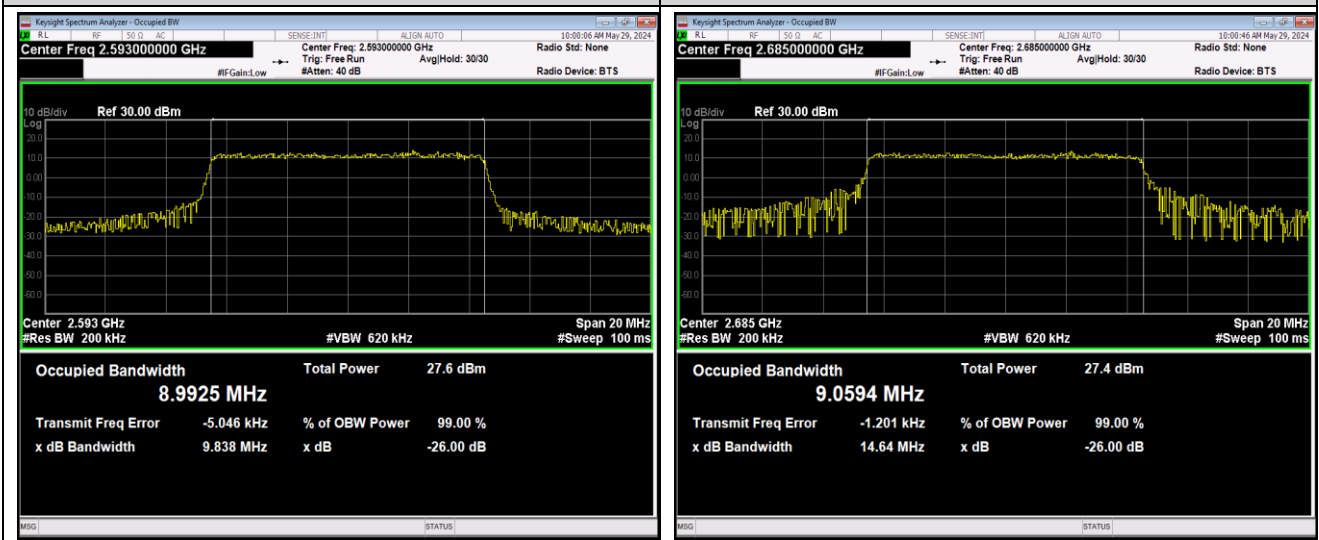

Band41-10MHz-16QAM-41540-50RB#0

Band41-10MHz-64QAM-39700-50RB#0

Band41-10MHz-64QAM-40620-50RB#0

Band41-10MHz-64QAM-41540-50RB#0

Band41-15MHz-QPSK-39725-75RB#0

Band41-15MHz-QPSK-40620-75RB#0

Band41-15MHz-QPSK-41515-75RB#0