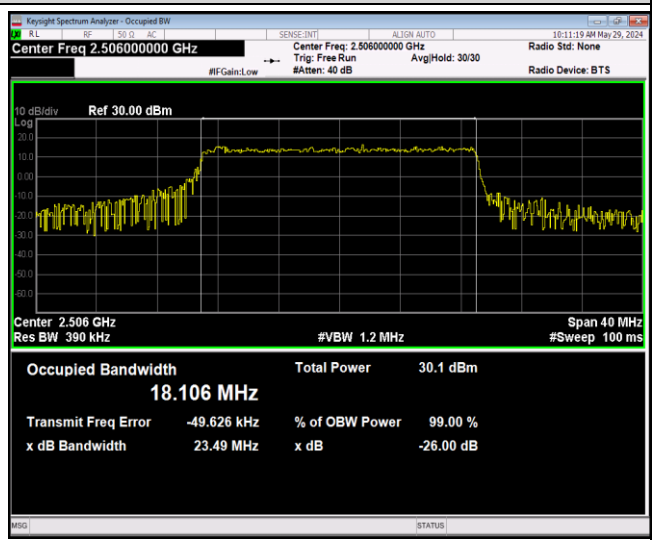

Band41-20MHz-QPSK-39750-100RB#0