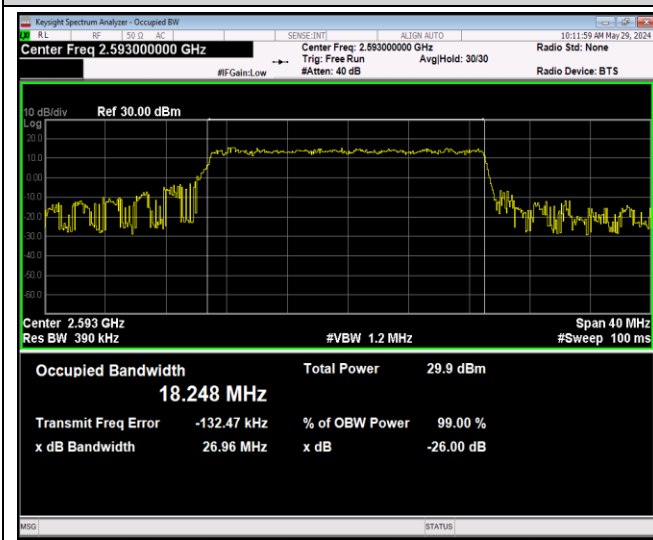

Band41-20MHz-QPSK-40620-100RB#0