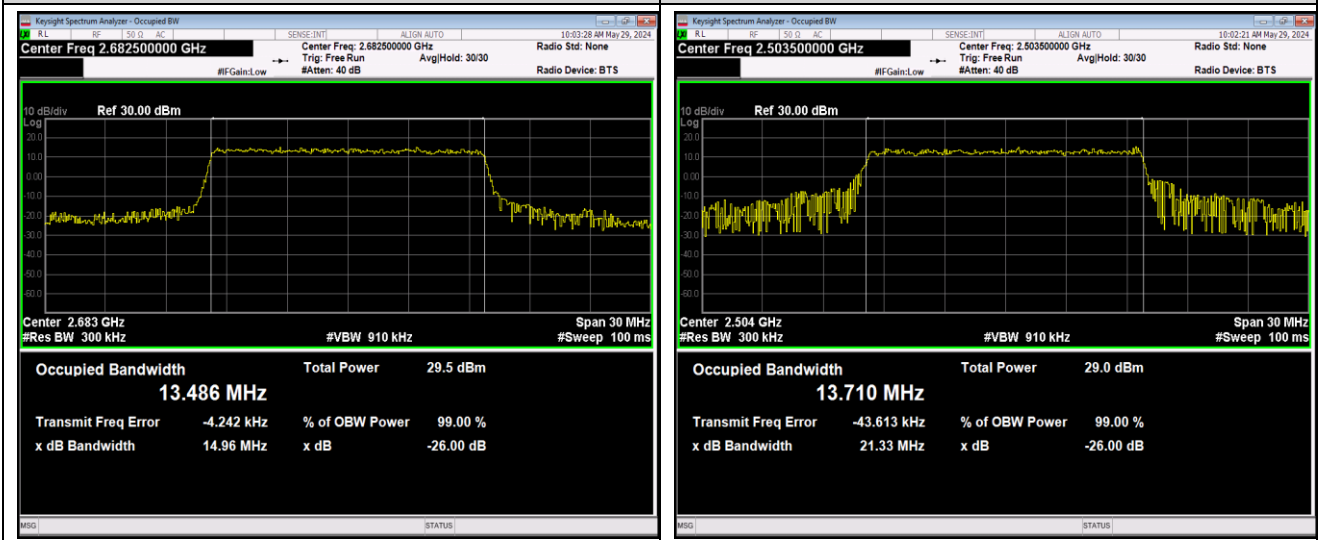

Band41-15MHz-QPSK-41515-75RB#0

Band41-15MHz-16QAM-39725-75RB#0