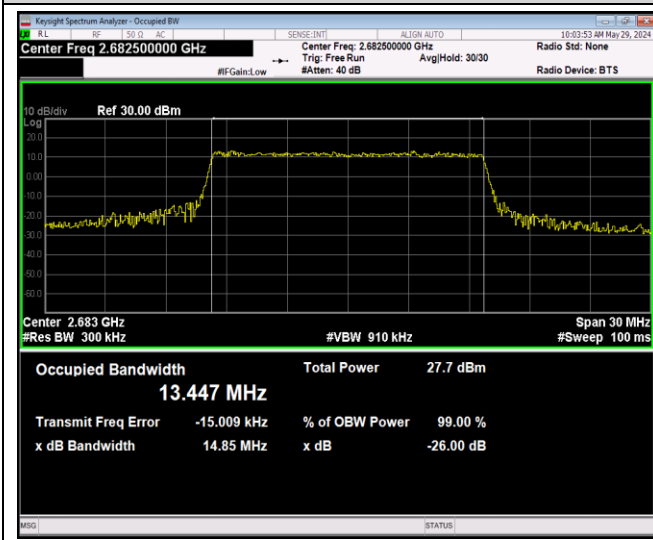

Band41-15MHz-16QAM-39725-75RB#0

Band41-15MHz-16QAM-40620-75RB#0

Band41-15MHz-16QAM-41515-75RB#0

Band41-15MHz-64QAM-39725-75RB#0

Band41-15MHz-64QAM-40620-75RB#0

Band41-15MHz-64QAM-41515-75RB#0

Band41-20MHz-QPSK-39750-100RB#0