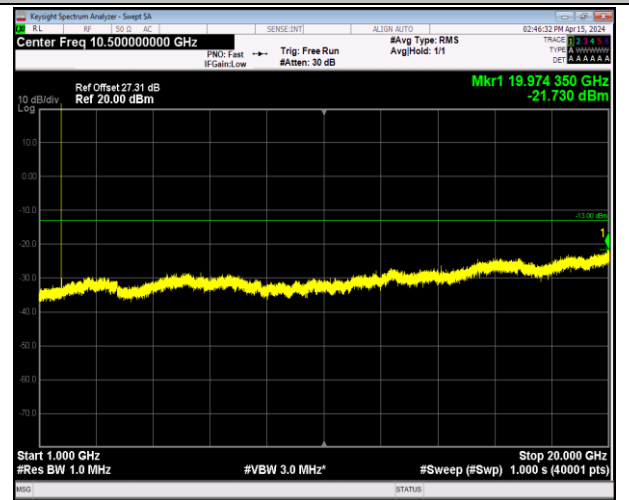

Band66_1.4MHz_16QAM_131979_1RB#0_1000~20000_1000~20000

Band66_1.4MHz_16QAM_132322_1RB#0_1000~20000_1000~20000