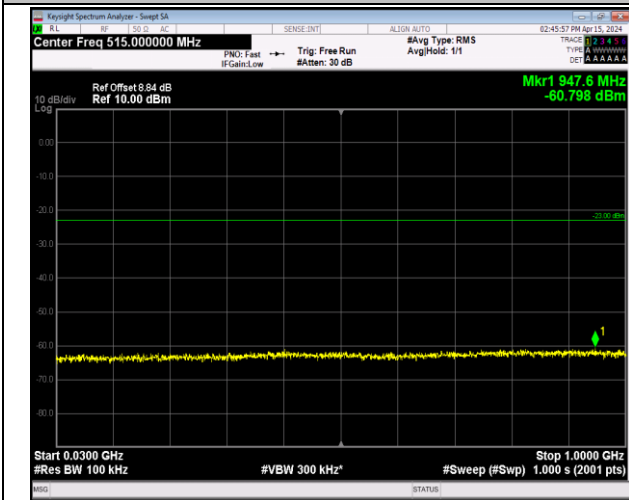

Band66_1.4MHz_QPSK_131979_1RB#0_30~1000_30~10
00

Band66_1.4MHz_QPSK_132322_1RB#0_30~1000_30~10
00