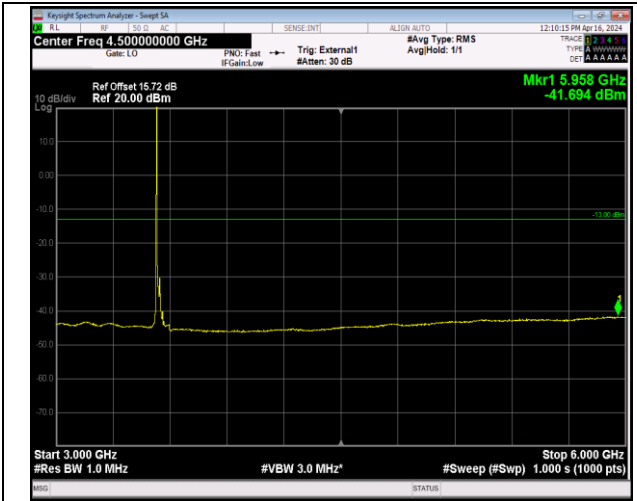

Band42_20MHz_16QAM_42990_1RB#0_30~1000_30~10
00

Band42_20MHz_16QAM_42990_1RB#0_3000~6000_300
0~6000