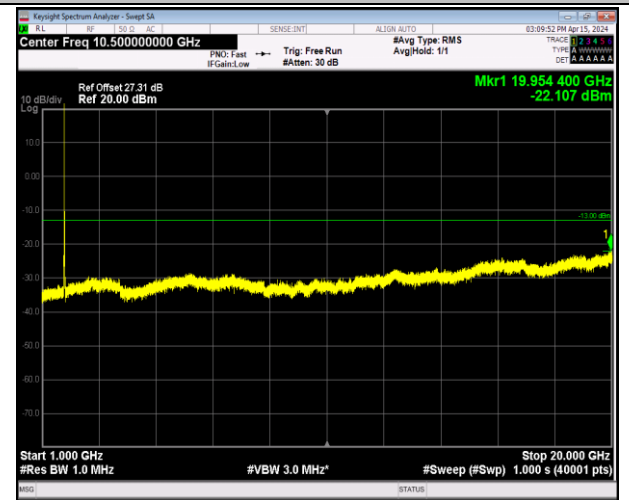

Band66_20MHz_QPSK_132072_1RB#0_1000~20000_10
00~20000

Band66_20MHz_QPSK_132322_1RB#0_1000~20000_10
00~20000