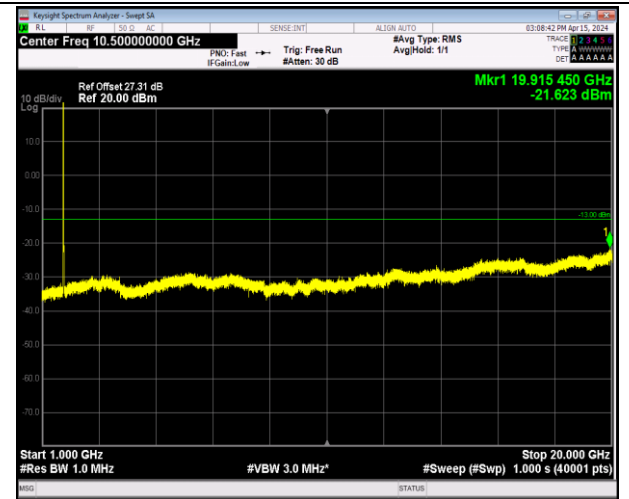

Band66_1.4MHz_64QAM_132665_1RB#0_1000~20000_1000~20000

Band66_20MHz_QPSK_132072_1RB#0_1000~20000_10
00~20000