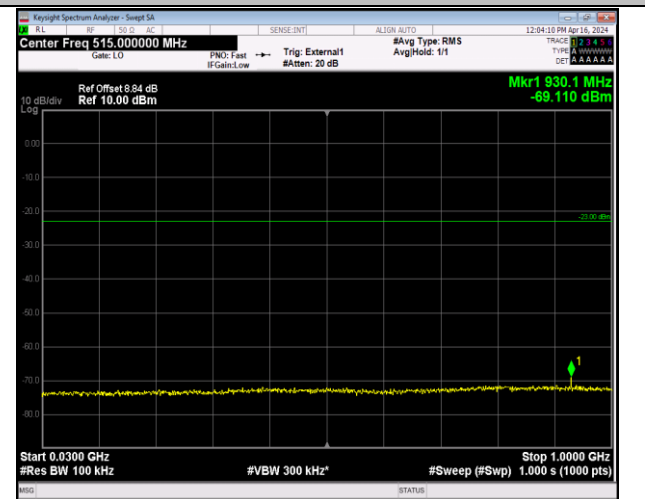

Band42_20MHz_16QAM_42190_1RB#0_6000~18000_60
00~18000

Band42_20MHz_16QAM_42590_1RB#0_30~1000_30~10
00