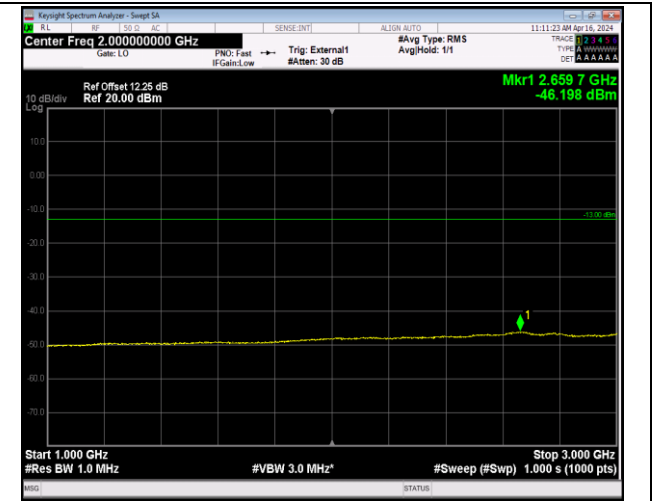

Band42\_5MHz\_64QAM\_42115\_1RB#0\_30~1000\_30~100  
0

Band42\_5MHz\_64QAM\_42115\_1RB#0\_1000~3000\_1000  
~3000

Band42\_5MHz\_64QAM\_42115\_1RB#0\_3000~6000\_3000  
~6000

Band42\_5MHz\_64QAM\_42115\_1RB#0\_6000~18000\_6000  
0~18000