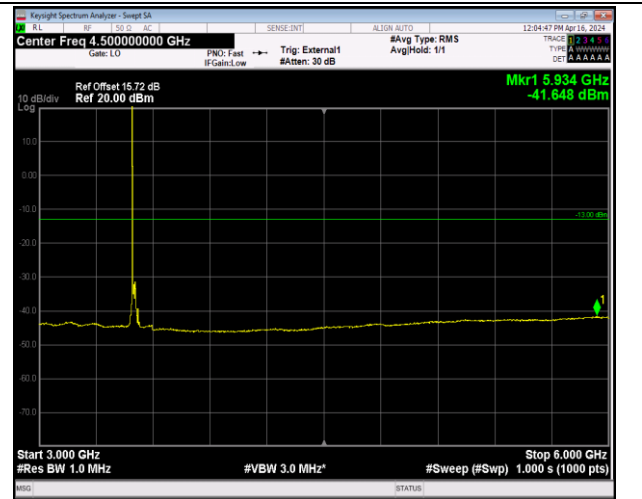

Band42_20MHz_16QAM_42590_1RB#0_30~1000_30~10
00

Band42_20MHz_16QAM_42590_1RB#0_3000~6000_300
0~6000