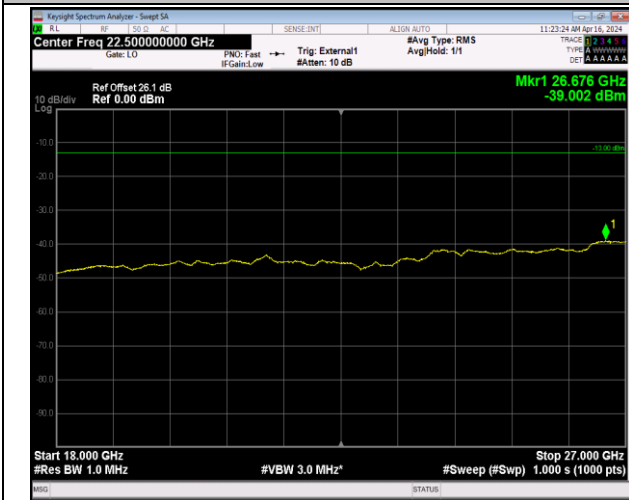

Band42_5MHz_64QAM_43065_1RB#0_3000~6000_3000
~6000

Band42_5MHz_64QAM_43065_1RB#0_18000~40000_18000~40000
000~40000