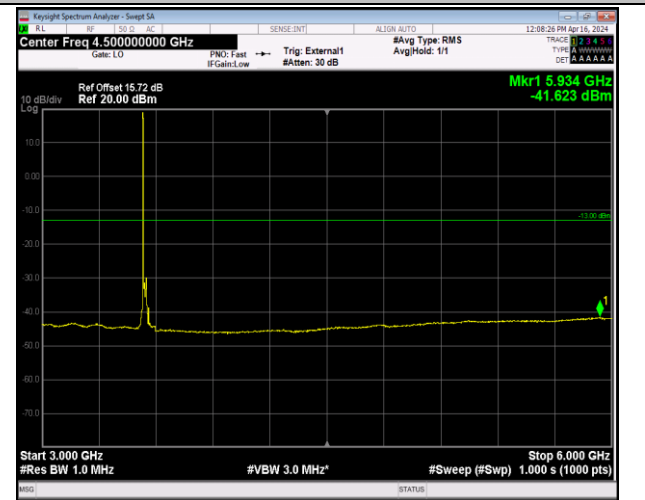

Band42_20MHz_QPSK_42990_1RB#0_30~1000_30~1000

Band42_20MHz_QPSK_42990_1RB#0_3000~6000_3000~6000