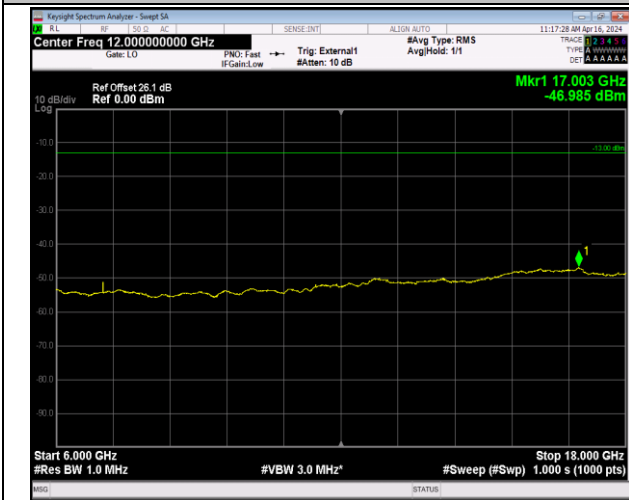

Band42\_5MHz\_64QAM\_42115\_1RB#0\_18000~40000\_18000  
000~40000

Band42\_5MHz\_64QAM\_42590\_1RB#0\_30~1000\_30~100  
0

Band42\_5MHz\_64QAM\_42590\_1RB#0\_1000~3000\_1000  
 ~3000

Band42\_5MHz\_64QAM\_42590\_1RB#0\_3000~6000\_3000  
 ~6000