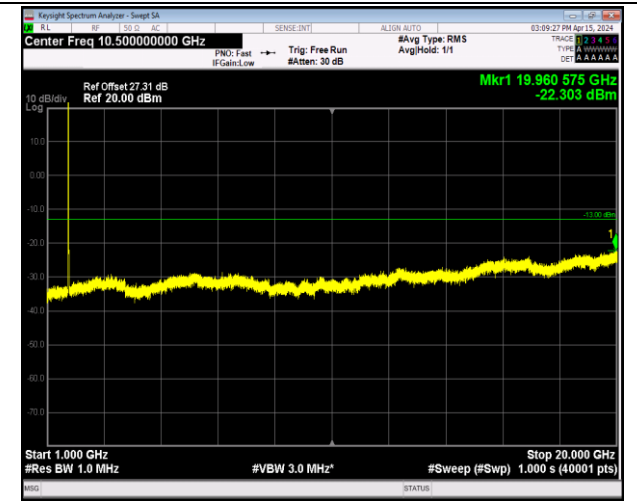

Band66_20MHz_16QAM_132572_1RB#0_1000~20000_1000~20000

Band66_20MHz_64QAM_132072_1RB#0_1000~20000_1000~20000