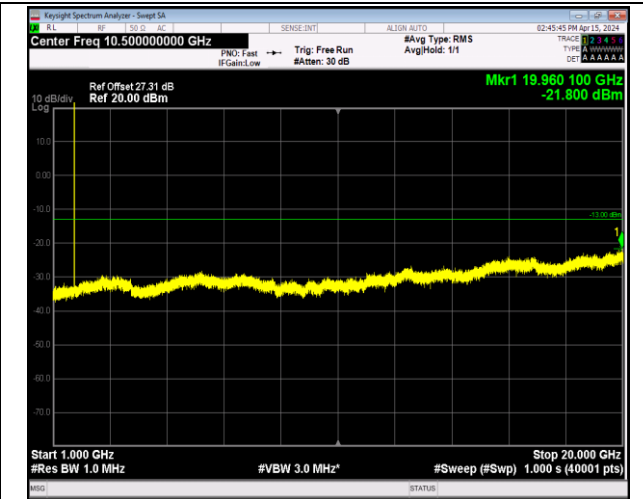

Band66_1.4MHz_16QAM_132665_1RB#0_1000~20000_1000~20000

Band66_1.4MHz_64QAM_131979_1RB#0_1000~20000_1000~20000