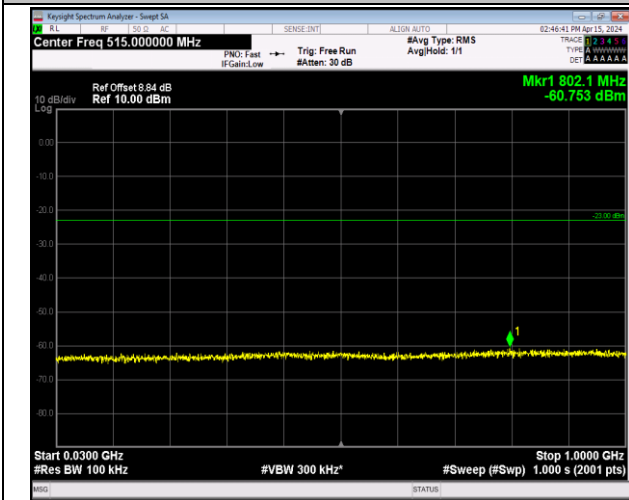

Band66_1.4MHz_64QAM_131979_1RB#0_30~1000_30~1000

Band66_1.4MHz_64QAM_132322_1RB#0_30~1000_30~1000