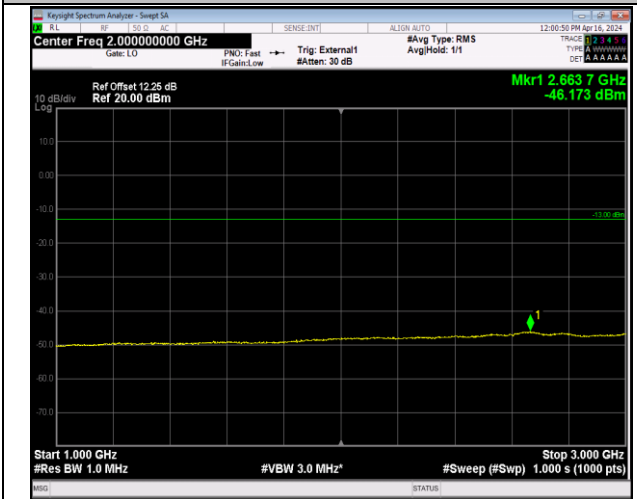

Band42_20MHz_16QAM_42990_1RB#0_18000~40000_1
8000~40000

Band42_20MHz_64QAM_42190_1RB#0_1000~3000_100
0~3000