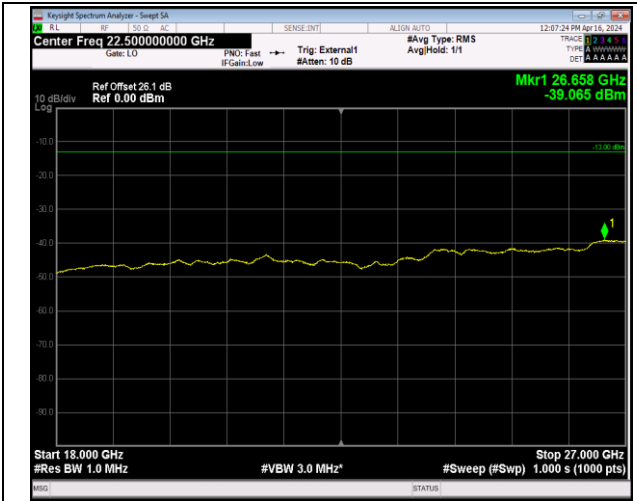

Band42_20MHz_64QAM_42590_1RB#0_3000~6000_3000~6000

Band42_20MHz_64QAM_42590_1RB#0_18000~40000_1
8000~40000