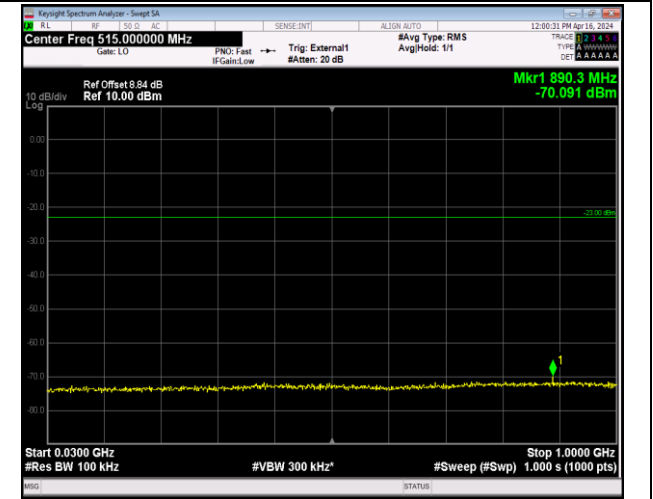

Band42_20MHz_16QAM_42990_1RB#0_6000~18000_60
00~18000

Band42_20MHz_64QAM_42190_1RB#0_30~1000_30~10
00