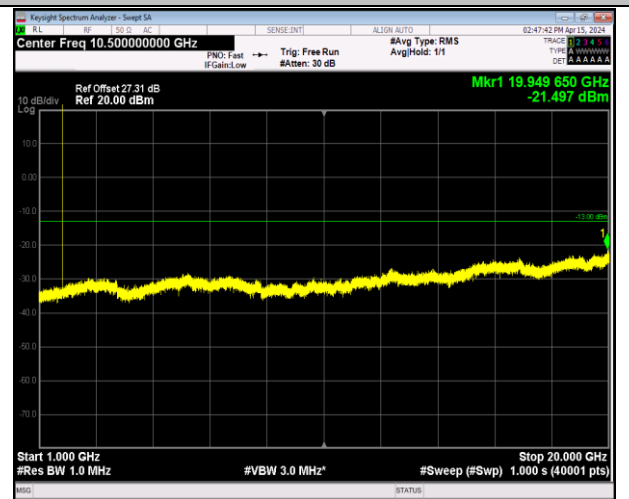

Band66_1.4MHz_16QAM_132322_1RB#0_1000~20000_1000~20000

Band66_1.4MHz_16QAM_132665_1RB#0_1000~20000_1000~20000