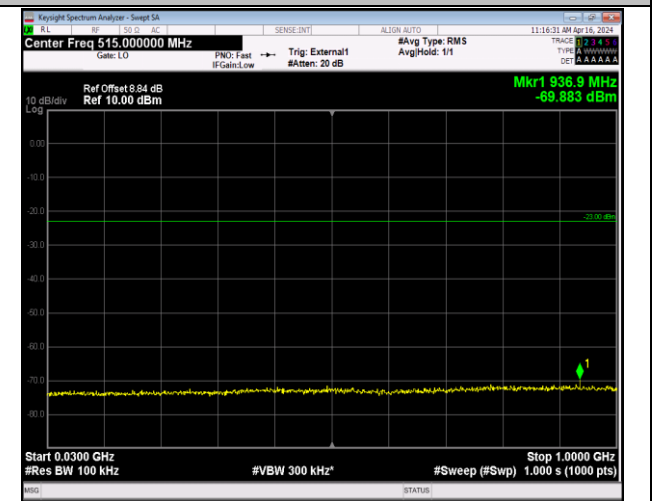

Band42_5MHz_64QAM_42115_1RB#0_6000~18000_6000
0~18000

Band42_5MHz_64QAM_42590_1RB#0_30~1000_30~100
0