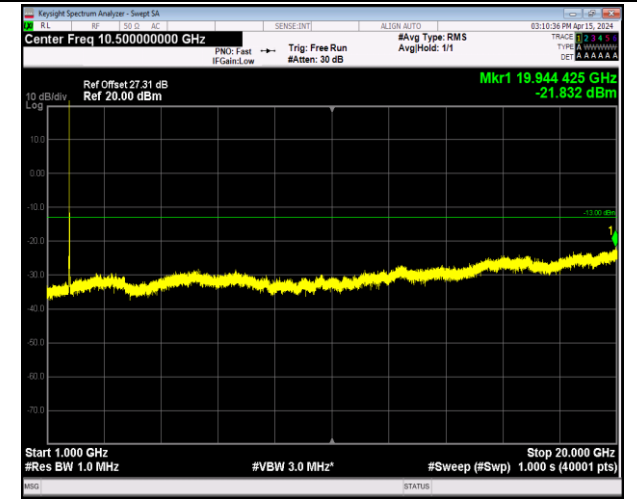

Band66_20MHz_64QAM_132072_1RB#0_1000~20000_1000~20000

Band66_20MHz_64QAM_132322_1RB#0_1000~20000_1000~20000