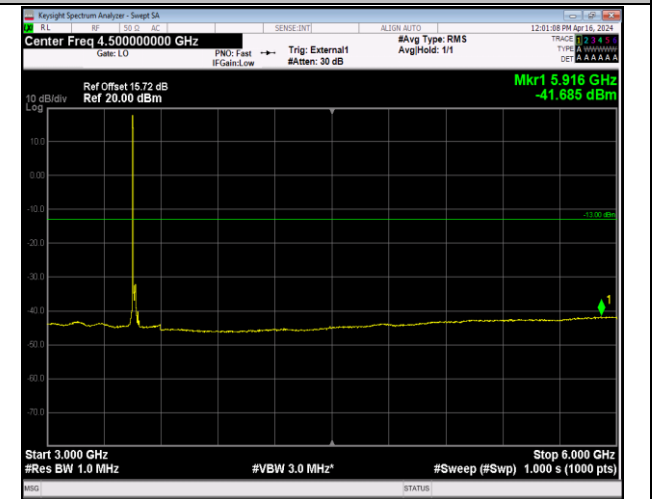

Band42_20MHz_64QAM_42190_1RB#0_30~1000_30~10
00

Band42_20MHz_64QAM_42190_1RB#0_3000~6000_300
0~6000