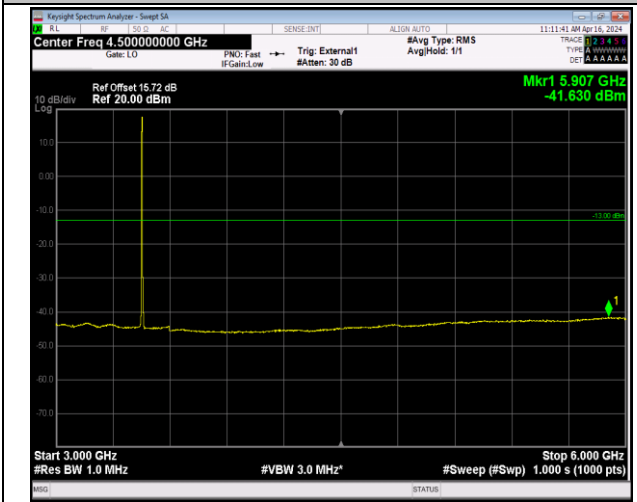

Band42\_5MHz\_64QAM\_42115\_1RB#0\_30~1000\_30~100  
0

Band42\_5MHz\_64QAM\_42115\_1RB#0\_1000~3000\_1000  
~3000

Band42\_5MHz\_64QAM\_42115\_1RB#0\_3000~6000\_3000  
~6000

Band42\_5MHz\_64QAM\_42115\_1RB#0\_6000~18000\_6000  
0~18000