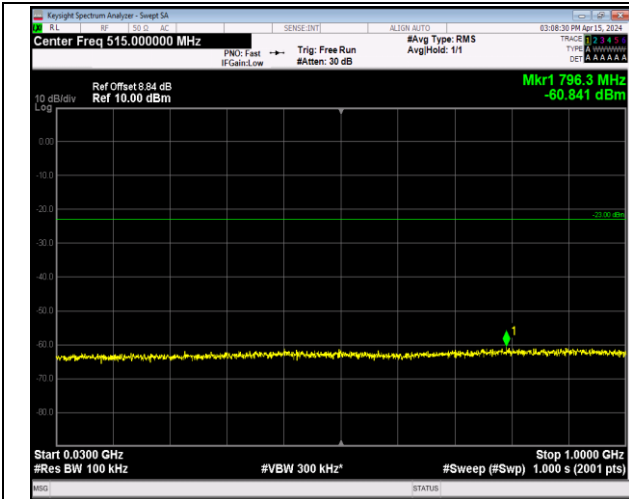

Band66_1.4MHz_64QAM_132665_1RB#0_30~1000_30~1000

Band66_20MHz_QPSK_132072_1RB#0_30~1000_30~10
00