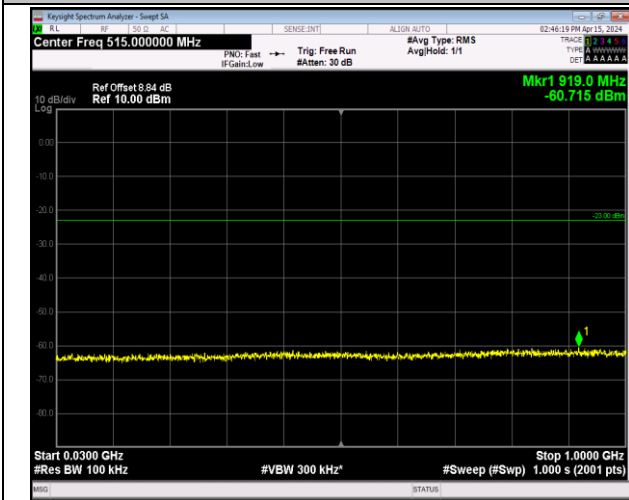

Band66\_1.4MHz\_QPSK\_132665\_1RB#0\_30~1000\_30~10  
00

Band66\_1.4MHz\_QPSK\_132665\_1RB#0\_1000~20000\_10  
00~20000

Band66\_1.4MHz\_16QAM\_131979\_1RB#0\_30~1000\_30~1000

Band66\_1.4MHz\_16QAM\_131979\_1RB#0\_1000~20000\_1000~20000