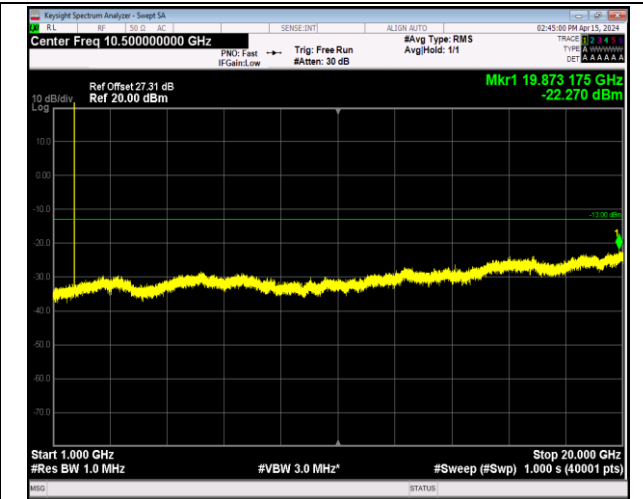

Band42_20MHz_64QAM_42990_1RB#0_18000~40000_1
8000~40000

Band66_1.4MHz_QPSK_131979_1RB#0_1000~20000_10
00~20000