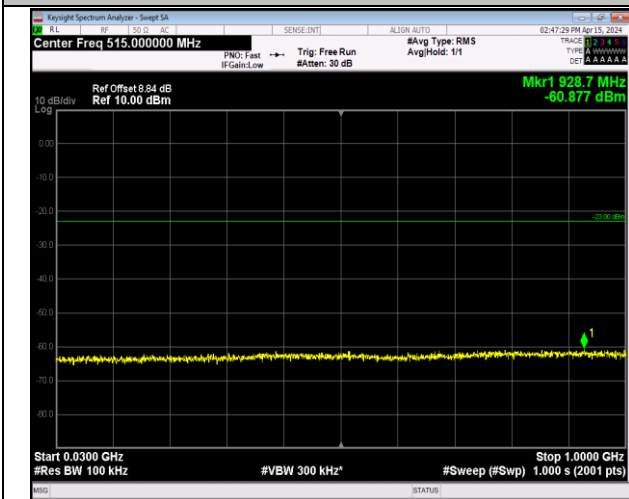

Band66_1.4MHz_16QAM_132322_1RB#0_30~1000_30~1000

Band66_1.4MHz_16QAM_132665_1RB#0_30~1000_30~1000