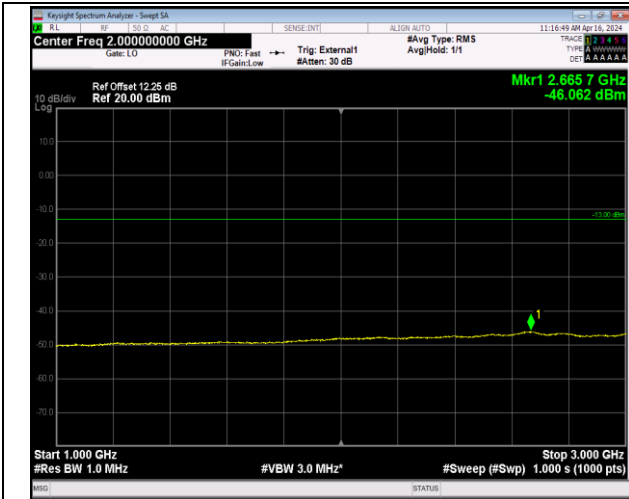

Band42_5MHz_64QAM_42115_1RB#0_18000~40000_18000
000~40000

Band42_5MHz_64QAM_42590_1RB#0_1000~3000_1000
~3000