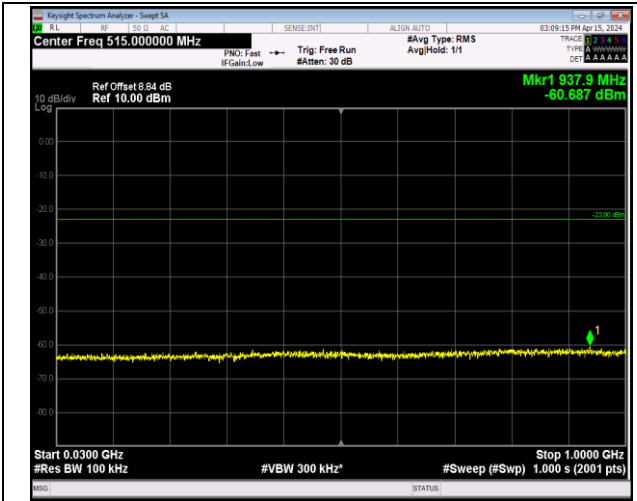

Band66_20MHz_16QAM_132572_1RB#0_30~1000_30~1000

Band66_20MHz_64QAM_132072_1RB#0_30~1000_30~1000