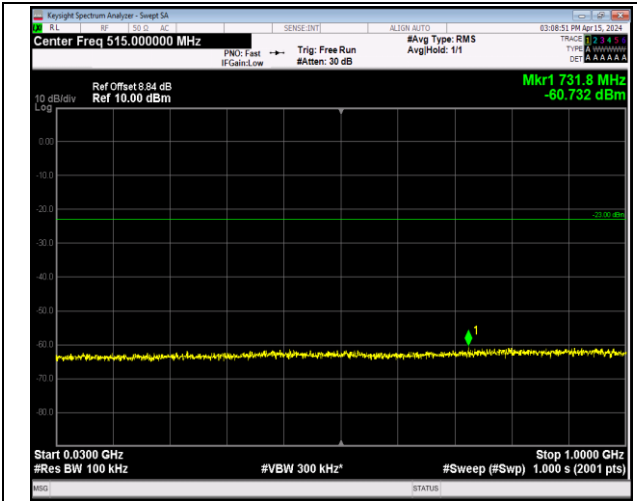

Band66\_20MHz\_QPSK\_132322\_1RB#0\_30~1000\_30~10  
00

Band66\_20MHz\_QPSK\_132322\_1RB#0\_1000~20000\_10  
00~20000

Band66\_20MHz\_QPSK\_132572\_1RB#0\_30~1000\_30~10  
00

Band66\_20MHz\_QPSK\_132572\_1RB#0\_1000~20000\_10  
00~20000