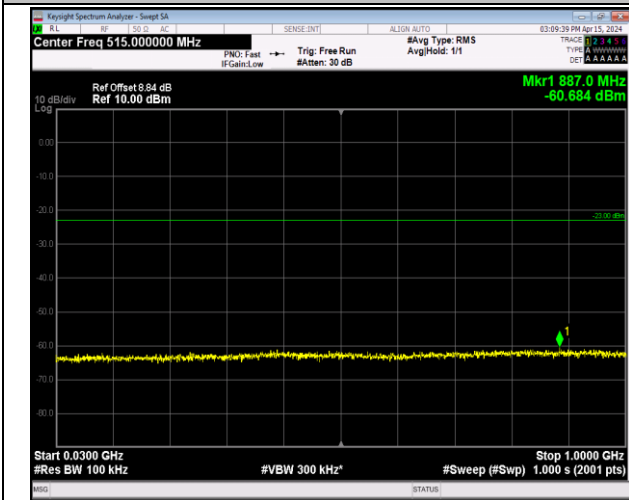

Band66\_1.4MHz\_64QAM\_132665\_1RB#0\_30~1000\_30~1000

Band66\_1.4MHz\_64QAM\_132665\_1RB#0\_1000~20000\_1000~20000

Band66\_20MHz\_QPSK\_132072\_1RB#0\_30~1000\_30~10  
00

Band66\_20MHz\_QPSK\_132072\_1RB#0\_1000~20000\_10  
00~20000