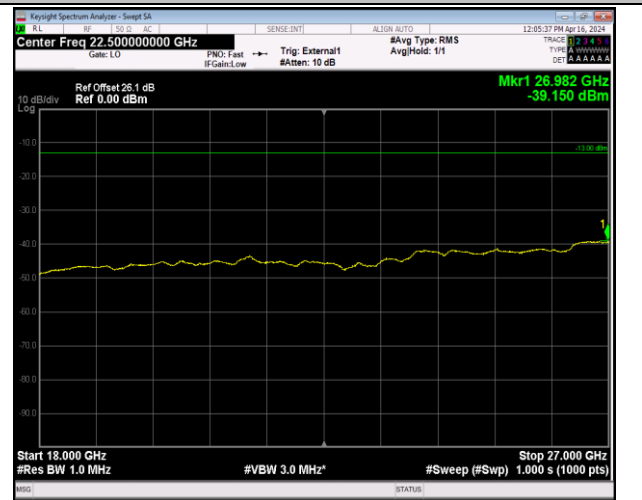

Band42_20MHz_16QAM_42590_1RB#0_3000~6000_300
0~6000

Band42_20MHz_16QAM_42590_1RB#0_18000~40000_1
8000~40000