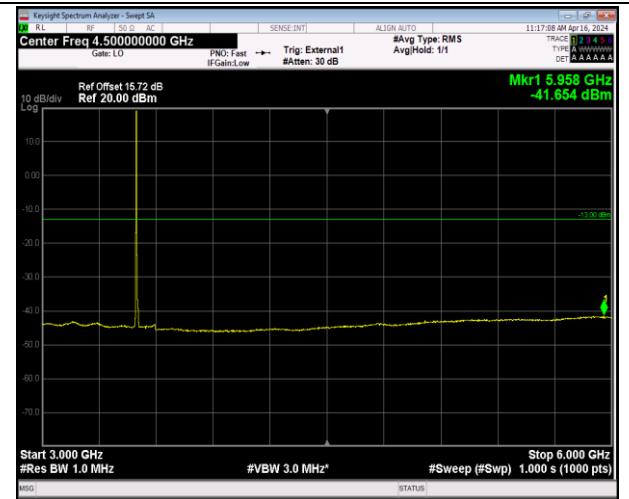

Band42_5MHz_64QAM_42590_1RB#0_30~1000_30~100
0

Band42_5MHz_64QAM_42590_1RB#0_3000~6000_3000
~6000