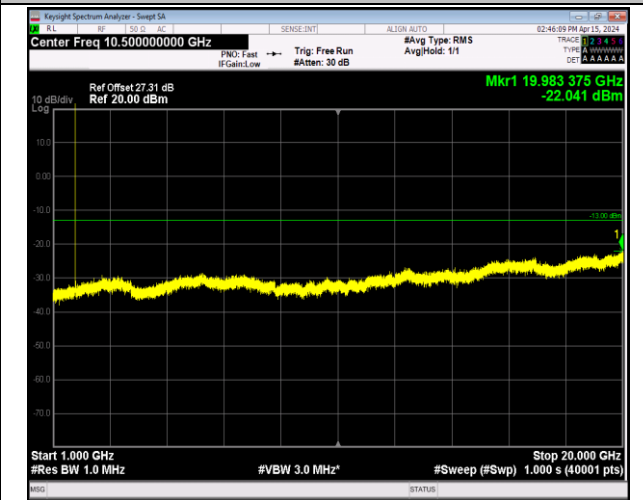

Band66_1.4MHz_QPSK_131979_1RB#0_1000~20000_10
00~20000

Band66_1.4MHz_QPSK_132322_1RB#0_1000~20000_10
00~20000