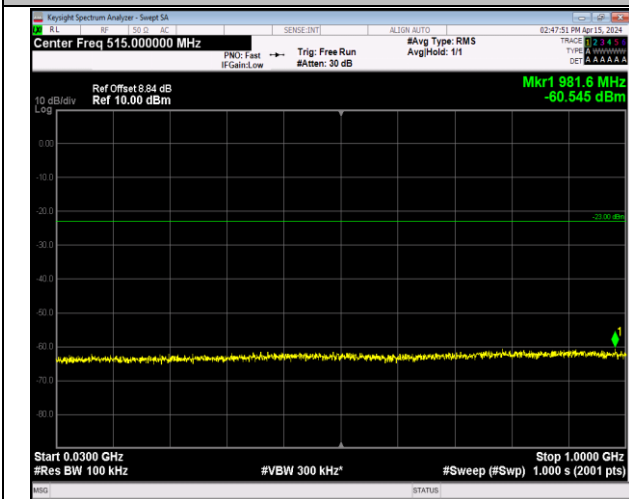

Band66\_1.4MHz\_64QAM\_131979\_1RB#0\_30~1000\_30~1000

Band66\_1.4MHz\_64QAM\_131979\_1RB#0\_1000~20000\_1000~20000

Band66\_1.4MHz\_64QAM\_132322\_1RB#0\_30~1000\_30~1000

Band66\_1.4MHz\_64QAM\_132322\_1RB#0\_1000~20000\_1000~20000