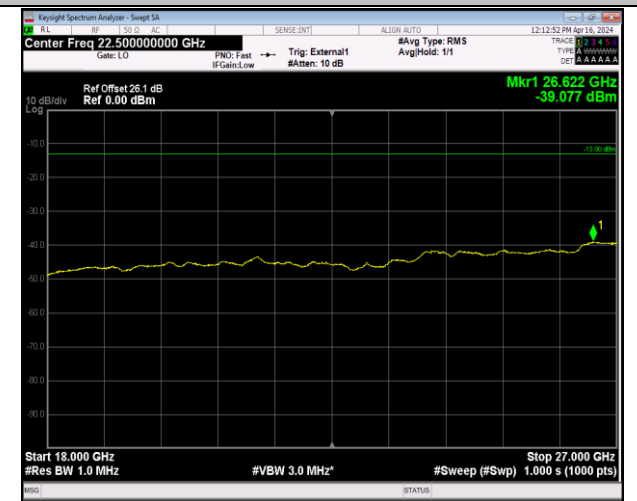

Band42_20MHz_64QAM_42990_1RB#0_3000~6000_300
0~6000

Band42_20MHz_64QAM_42990_1RB#0_18000~40000_1
8000~40000