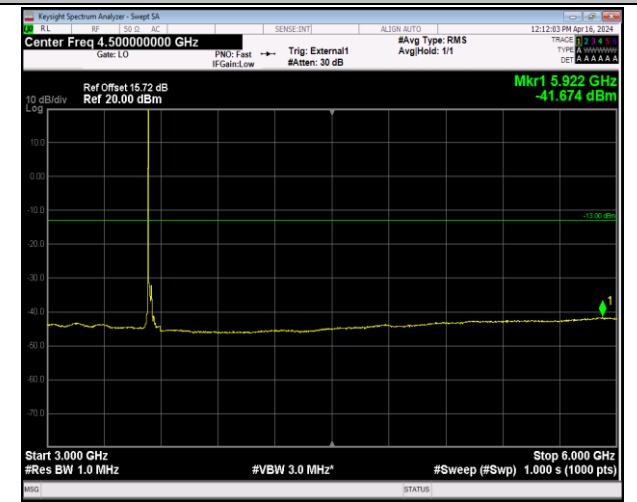

Band42_20MHz_64QAM_42990_1RB#0_30~1000_30~10
00

Band42_20MHz_64QAM_42990_1RB#0_3000~6000_300
0~6000