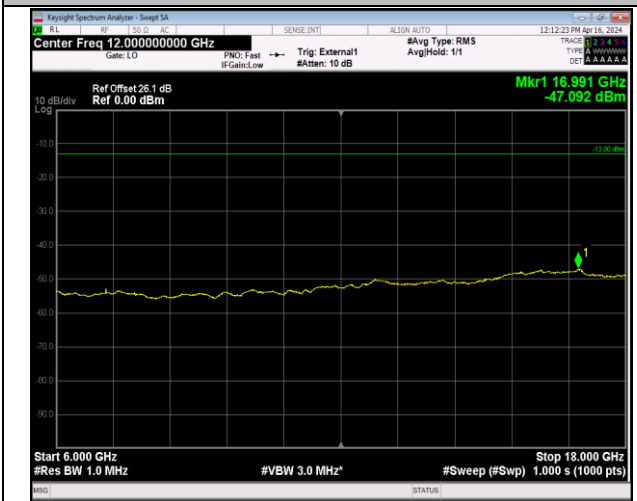

Band42_20MHz_64QAM_42990_1RB#0_1000~3000_100
0~3000

Band42_20MHz_64QAM_42990_1RB#0_6000~18000_60
00~18000