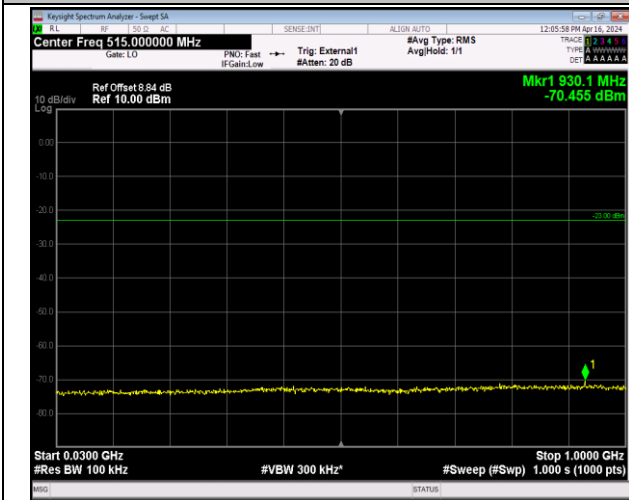

Band42_20MHz_64QAM_42190_1RB#0_6000~18000_6000~18000

Band42_20MHz_64QAM_42590_1RB#0_30~1000_30~1000