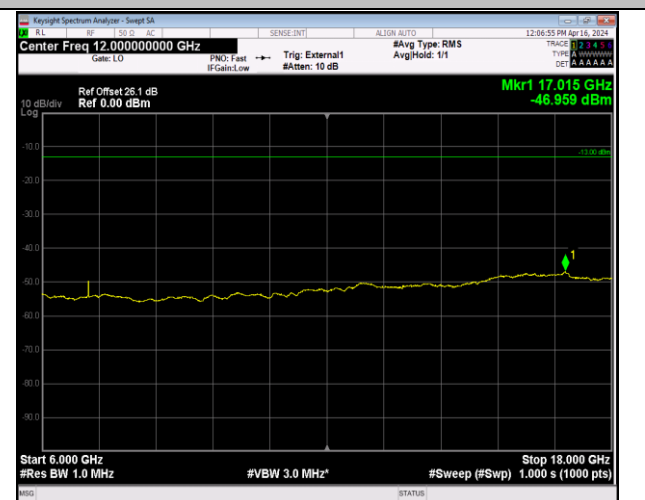

Band42_20MHz_64QAM_42590_1RB#0_1000~3000_1000~3000

Band42_20MHz_64QAM_42590_1RB#0_6000~18000_6000~18000