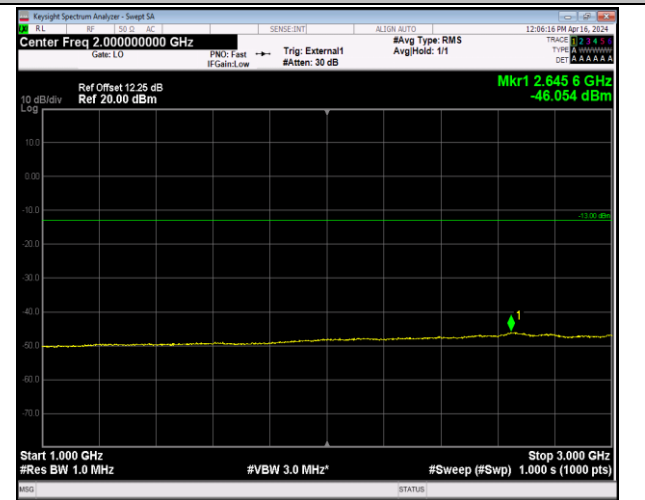

Band42_20MHz_64QAM_42190_1RB#0_18000~40000_18000~40000

Band42_20MHz_64QAM_42590_1RB#0_1000~3000_1000~3000