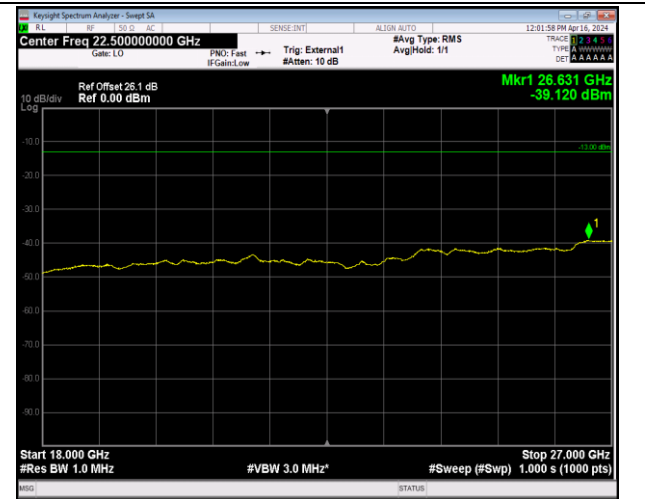

Band42_20MHz_64QAM_42190_1RB#0_3000~6000_300
0~6000

Band42_20MHz_64QAM_42190_1RB#0_18000~40000_18000~40000