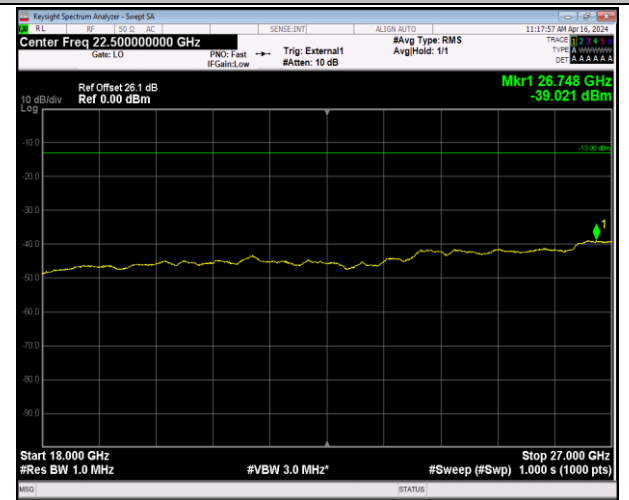

Band42_5MHz_64QAM_42590_1RB#0_3000~6000_3000
~6000

Band42_5MHz_64QAM_42590_1RB#0_18000~40000_18
000~40000