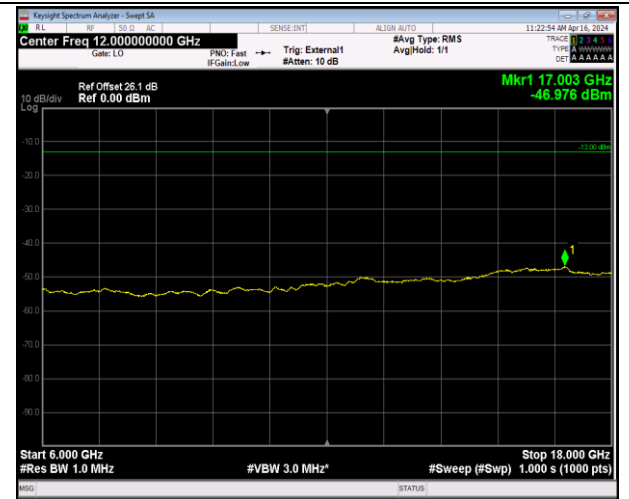

Band42_5MHz_64QAM_43065_1RB#0_1000~3000_1000
~3000

Band42_5MHz_64QAM_43065_1RB#0_6000~18000_600
0~18000