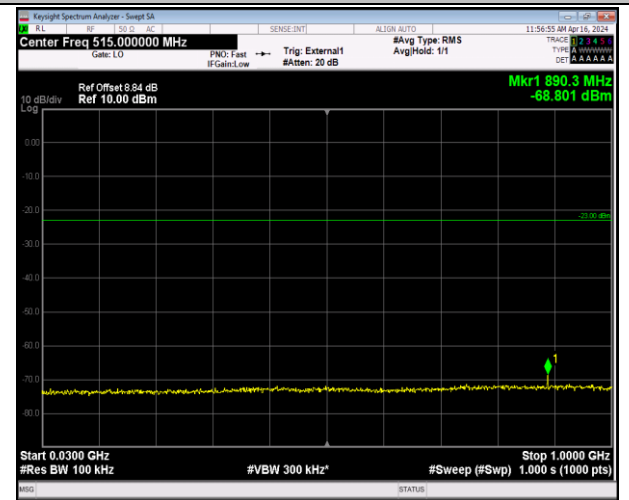

Band42_5MHz_64QAM_43065_1RB#0_6000~18000_600
0~18000

Band42_20MHz_QPSK_42190_1RB#0_30~1000_30~1000
0