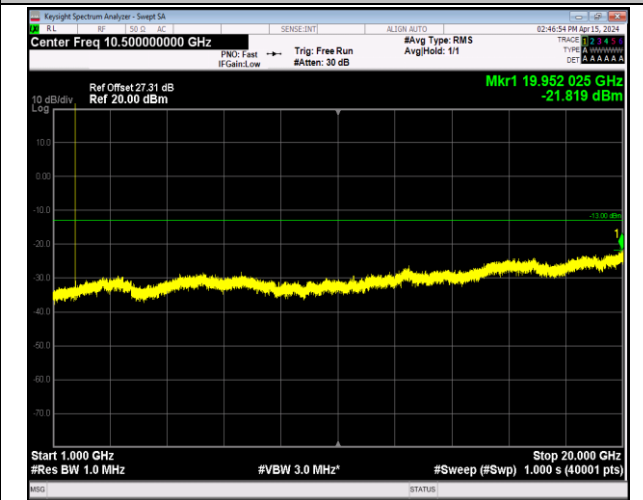

Band66_1.4MHz_64QAM_131979_1RB#0_1000~20000_1000~20000

Band66_1.4MHz_64QAM_132322_1RB#0_1000~20000_1000~20000