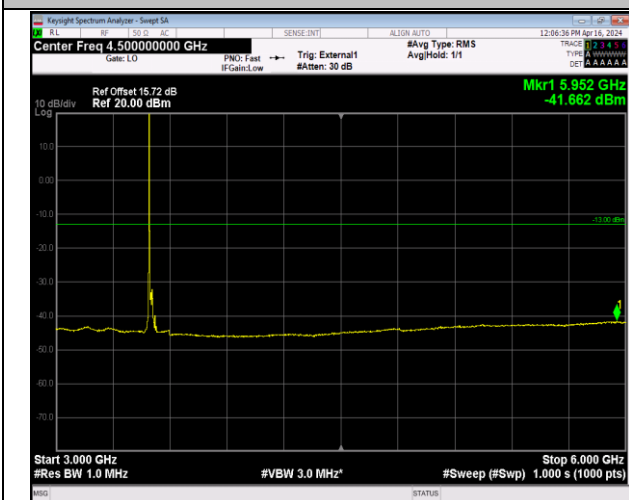

Band42\_20MHz\_64QAM\_42190\_1RB#0\_6000~18000\_6000~18000

Band42\_20MHz\_64QAM\_42190\_1RB#0\_18000~40000\_18000~40000

Band42\_20MHz\_64QAM\_42590\_1RB#0\_30~1000\_30~1000

Band42\_20MHz\_64QAM\_42590\_1RB#0\_1000~3000\_1000~3000