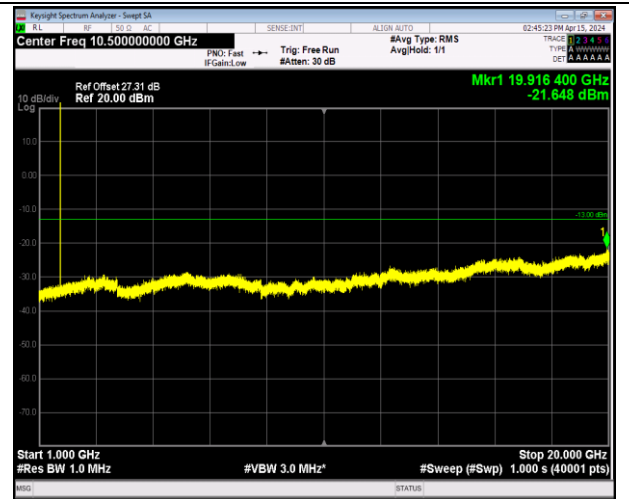

Band66_1.4MHz_QPSK_132665_1RB#0_1000~20000_10
00~20000

Band66_1.4MHz_16QAM_131979_1RB#0_1000~20000_1000~20000