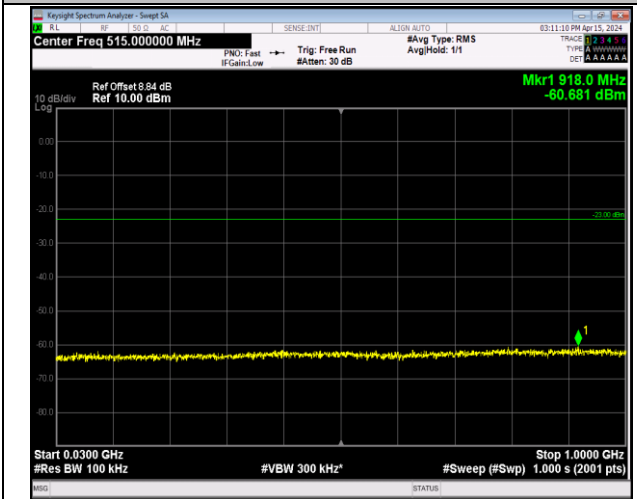

Band66\_20MHz\_16QAM\_132072\_1RB#0\_30~1000\_30~1000

Band66\_20MHz\_16QAM\_132072\_1RB#0\_1000~20000\_1000~20000

Band66\_20MHz\_16QAM\_132322\_1RB#0\_30~1000\_30~1000

Band66\_20MHz\_16QAM\_132322\_1RB#0\_1000~20000\_1000~20000