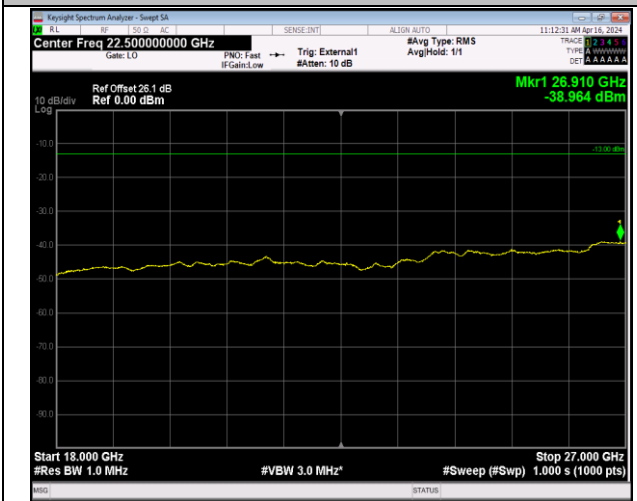

Band42\_5MHz\_64QAM\_42115\_1RB#0\_30~1000\_30~100  
0

Band42\_5MHz\_64QAM\_42115\_1RB#0\_1000~3000\_1000  
~3000

Band42\_5MHz\_64QAM\_42115\_1RB#0\_3000~6000\_3000  
~6000

Band42\_5MHz\_64QAM\_42115\_1RB#0\_6000~18000\_6000  
0~18000