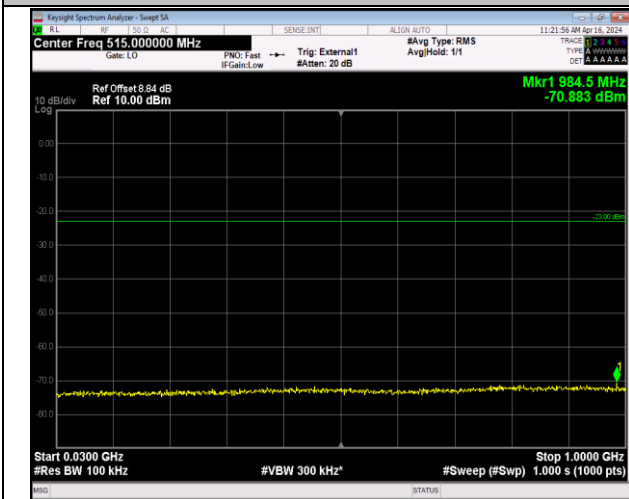

Band42_5MHz_64QAM_42590_1RB#0_6000~18000_600
0~18000

Band42_5MHz_64QAM_43065_1RB#0_30~1000_30~100
0