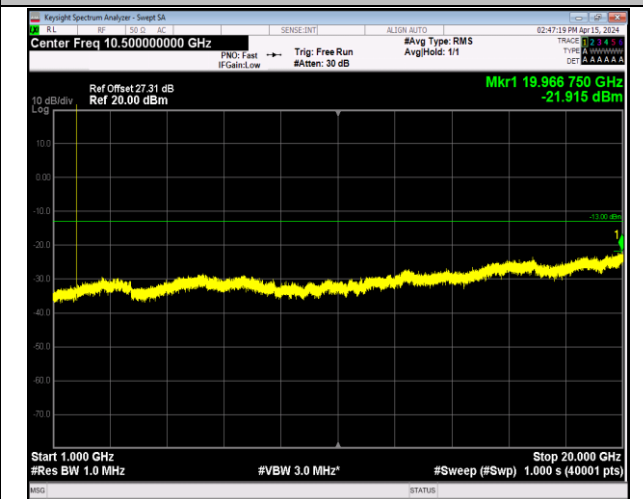

Band66_1.4MHz_QPSK_132322_1RB#0_1000~20000_10
00~20000

Band66_1.4MHz_QPSK_132665_1RB#0_1000~20000_10
00~20000