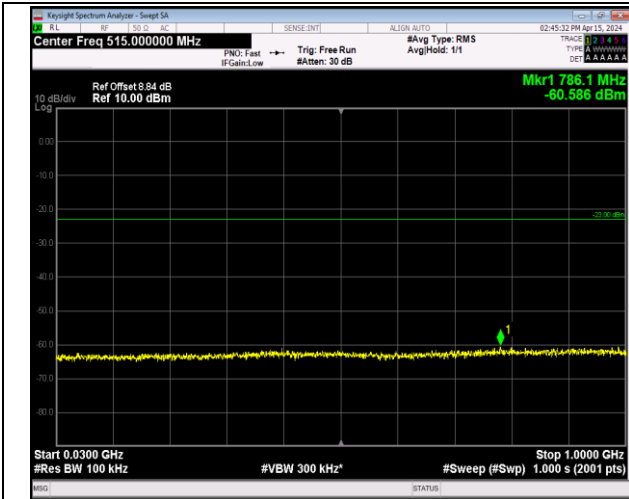

Band66\_1.4MHz\_16QAM\_132322\_1RB#0\_30~1000\_30~1000

Band66\_1.4MHz\_16QAM\_132322\_1RB#0\_1000~20000\_1000~20000

Band66\_1.4MHz\_16QAM\_132665\_1RB#0\_30~1000\_30~1000

Band66\_1.4MHz\_16QAM\_132665\_1RB#0\_1000~20000\_1000~20000