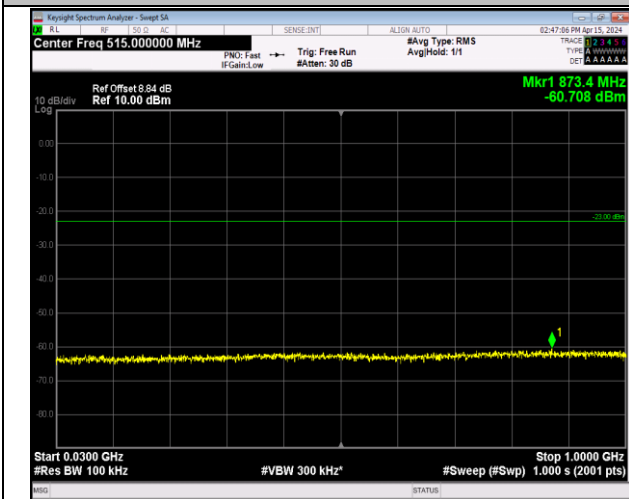

Band66\_1.4MHz\_QPSK\_131979\_1RB#0\_30~1000\_30~10  
00

Band66\_1.4MHz\_QPSK\_131979\_1RB#0\_1000~20000\_10  
00~20000

Band66\_1.4MHz\_QPSK\_132322\_1RB#0\_30~1000\_30~10  
00

Band66\_1.4MHz\_QPSK\_132322\_1RB#0\_1000~20000\_10  
00~20000