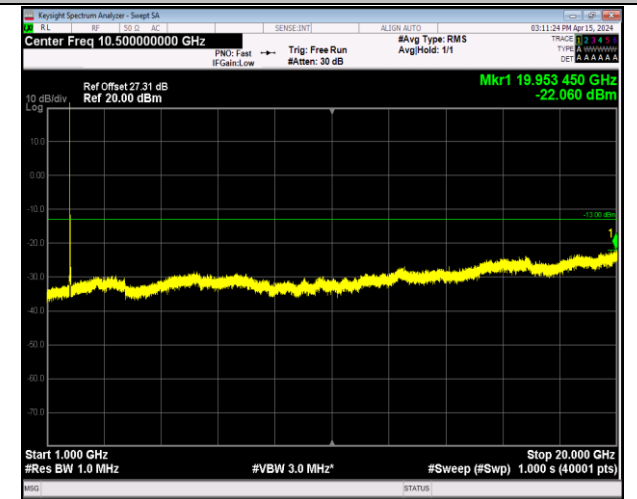

Band66_20MHz_16QAM_132322_1RB#0_1000~20000_1000~20000

Band66_20MHz_16QAM_132572_1RB#0_1000~20000_1000~20000