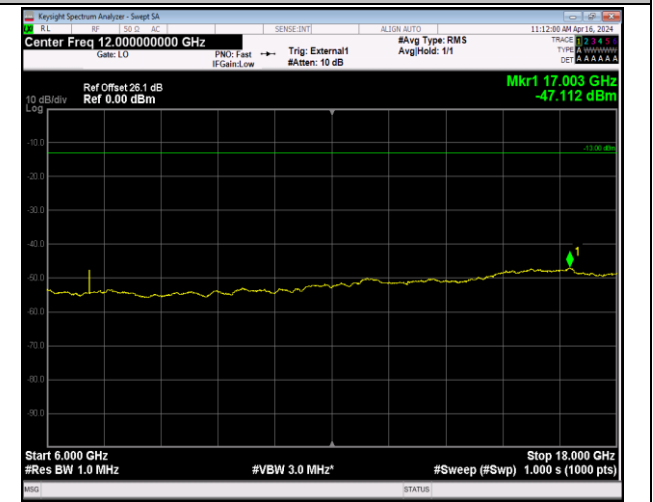

Band42\_5MHz\_64QAM\_42115\_1RB#0\_30~1000\_30~100  
0

Band42\_5MHz\_64QAM\_42115\_1RB#0\_1000~3000\_1000  
~3000

Band42\_5MHz\_64QAM\_42115\_1RB#0\_3000~6000\_3000  
~6000

Band42\_5MHz\_64QAM\_42115\_1RB#0\_6000~18000\_6000  
0~18000