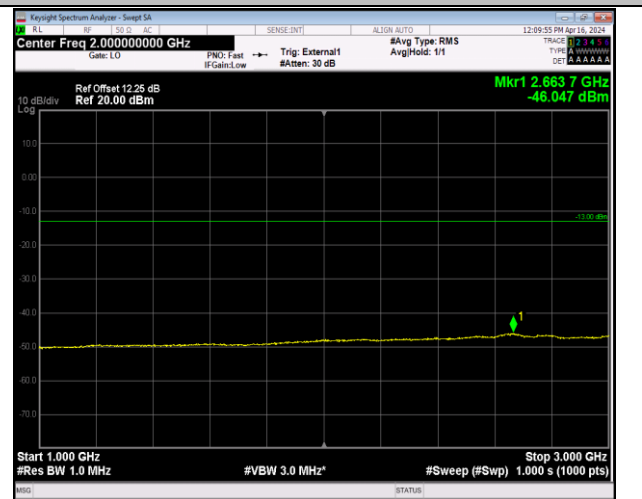

Band42_20MHz_16QAM_42590_1RB#0_18000~40000_1
8000~40000

Band42_20MHz_16QAM_42990_1RB#0_1000~3000_100
0~3000