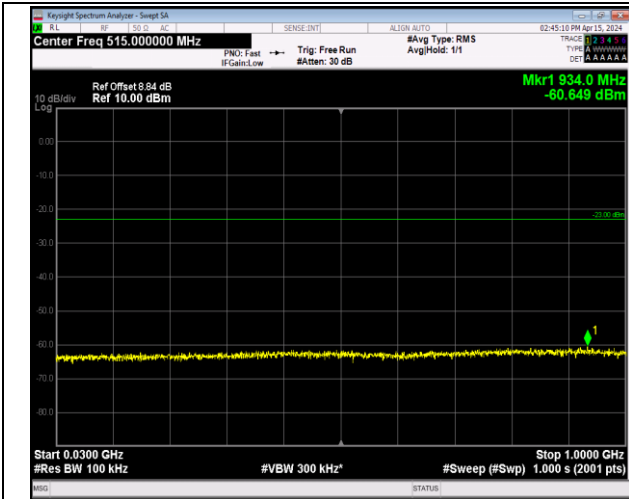

Band66_1.4MHz_QPSK_132665_1RB#0_30~1000_30~10
00

Band66_1.4MHz_16QAM_131979_1RB#0_30~1000_30~1000