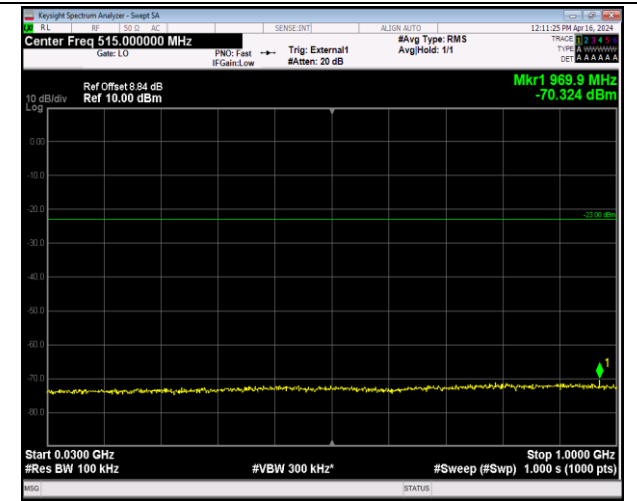

Band42_20MHz_64QAM_42590_1RB#0_6000~18000_6000~18000

Band42_20MHz_64QAM_42990_1RB#0_30~1000_30~10
00