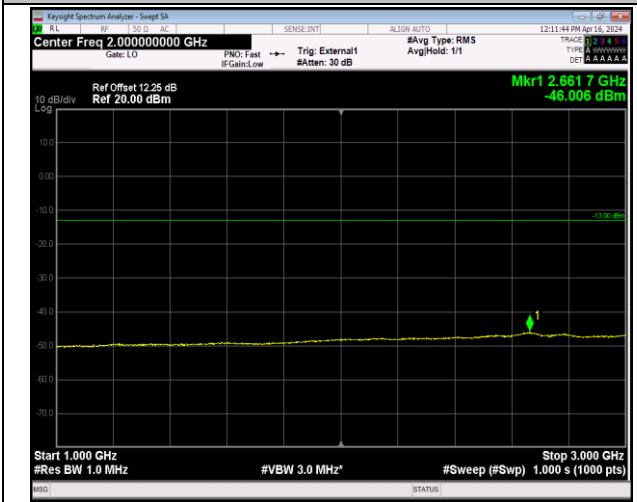

Band42\_20MHz\_64QAM\_42590\_1RB#0\_3000~6000\_3000~6000

Band42\_20MHz\_64QAM\_42590\_1RB#0\_6000~18000\_6000~18000

Band42\_20MHz\_64QAM\_42590\_1RB#0\_18000~40000\_1  
8000~40000

Band42\_20MHz\_64QAM\_42990\_1RB#0\_30~1000\_30~10  
00