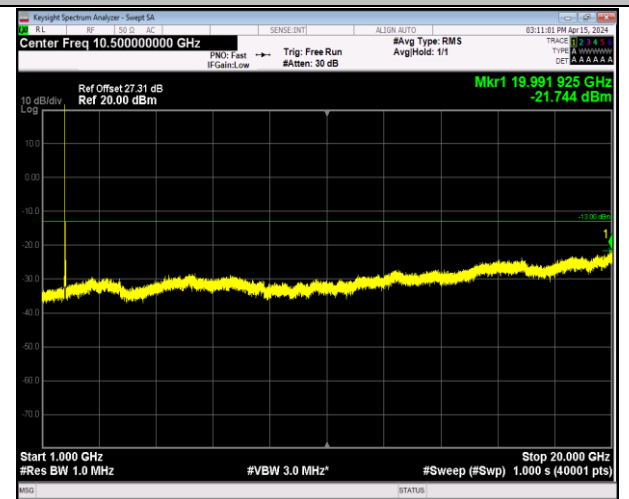

Band66_20MHz_QPSK_132322_1RB#0_1000~20000_10
00~20000

Band66_20MHz_QPSK_132572_1RB#0_1000~20000_10
00~20000