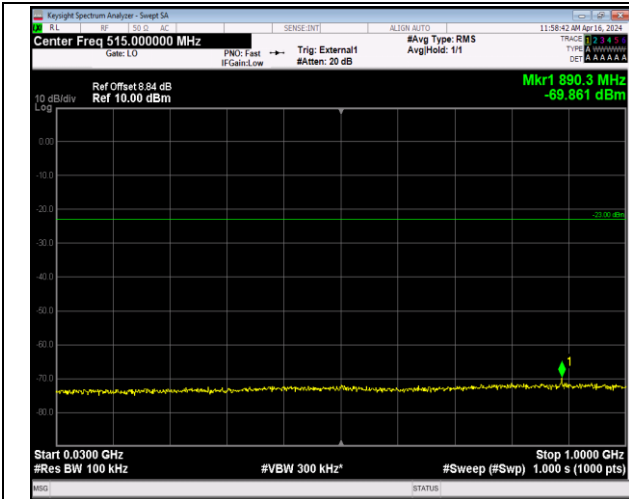

Band42_20MHz_QPSK_42990_1RB#0_6000~18000_6000~18000

Band42_20MHz_16QAM_42190_1RB#0_30~1000_30~10
00