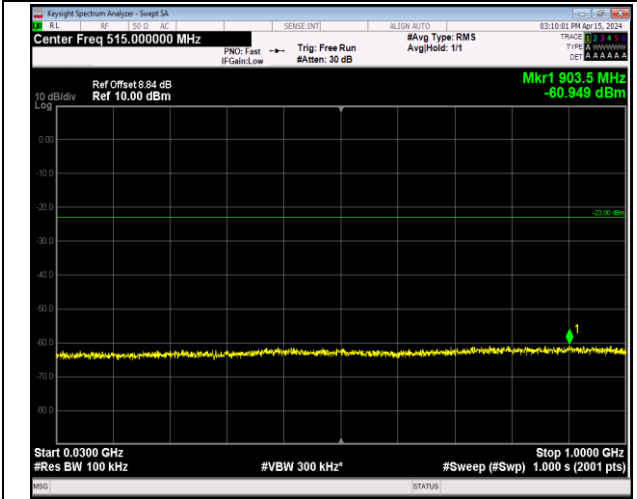

Band66_20MHz_16QAM_132072_1RB#0_30~1000_30~1000

Band66_20MHz_16QAM_132322_1RB#0_30~1000_30~1000