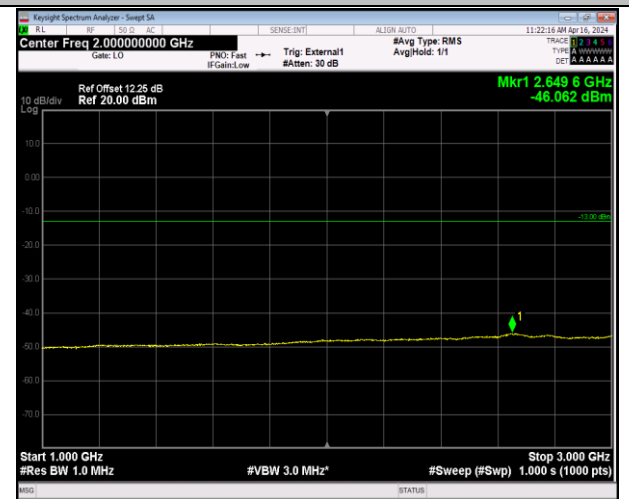

Band42_5MHz_64QAM_42590_1RB#0_18000~40000_18
000~40000

Band42_5MHz_64QAM_43065_1RB#0_1000~3000_1000
~3000