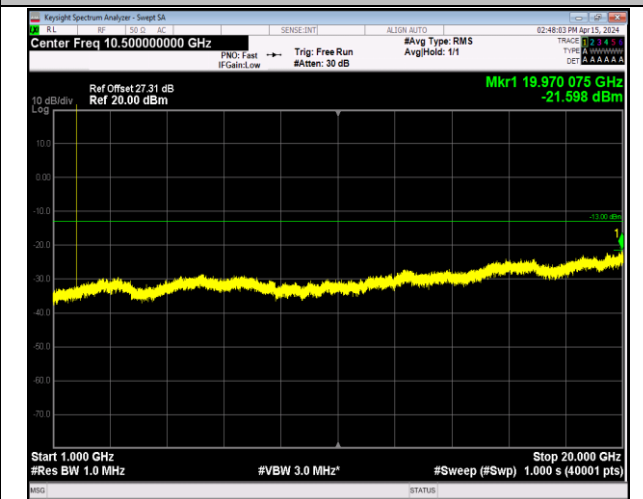

Band66_1.4MHz_64QAM_132322_1RB#0_1000~20000_1000~20000

Band66_1.4MHz_64QAM_132665_1RB#0_1000~20000_1000~20000