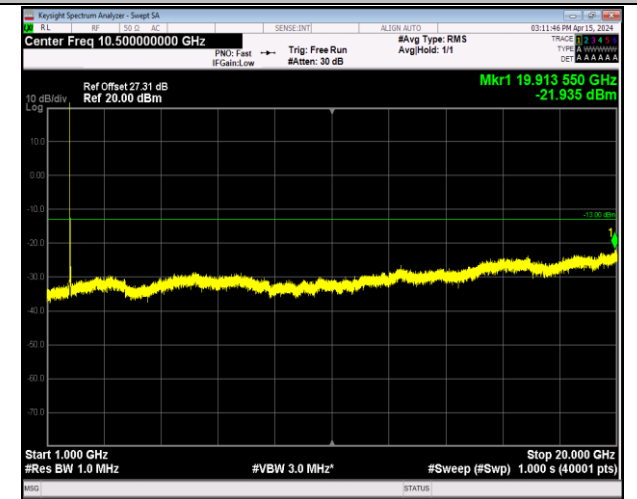

Band66_20MHz_64QAM_132322_1RB#0_1000~20000_1000~20000

Band66_20MHz_64QAM_132572_1RB#0_1000~20000_1000~20000