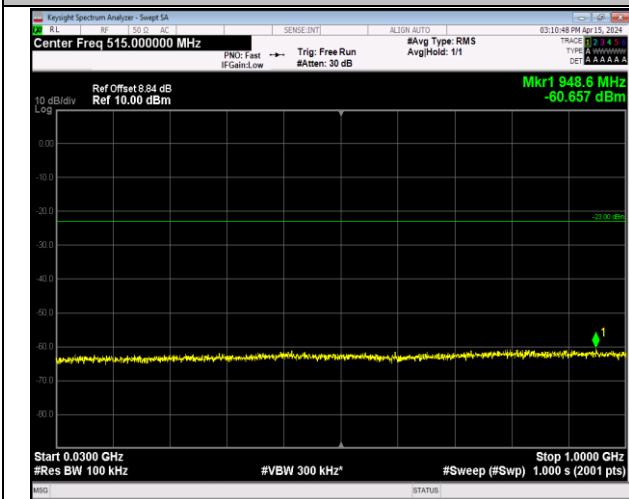

Band66_20MHz_QPSK_132322_1RB#0_30~1000_30~10
00

Band66_20MHz_QPSK_132572_1RB#0_30~1000_30~10
00