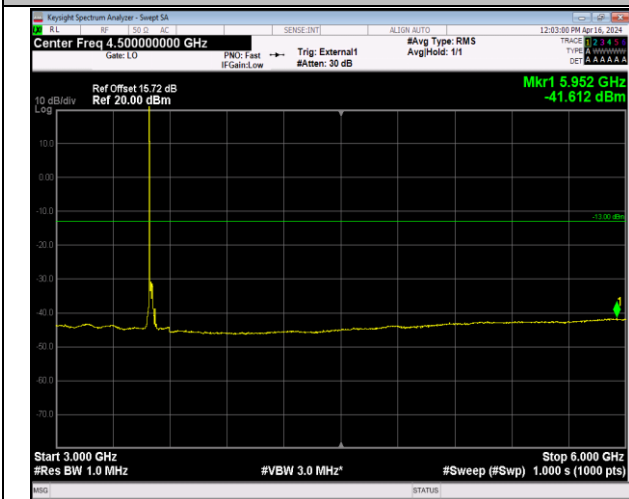

Band42_20MHz_QPSK_42590_1RB#0_30~1000_30~100
0

Band42_20MHz_QPSK_42590_1RB#0_3000~6000_3000~6000