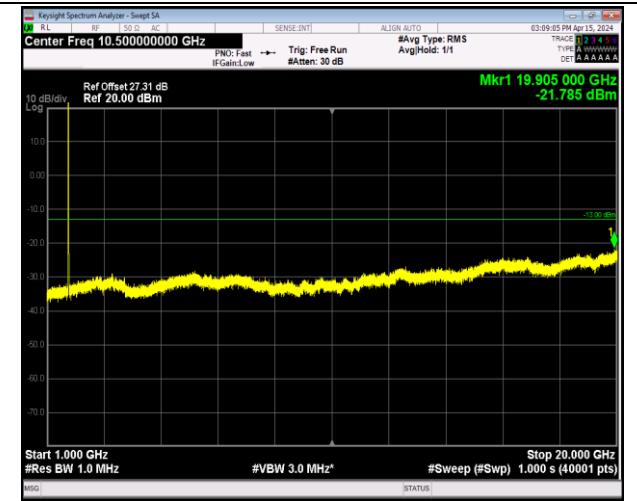

Band66_20MHz_QPSK_132572_1RB#0_1000~20000_10
00~20000

Band66_20MHz_16QAM_132072_1RB#0_1000~20000_1000~20000