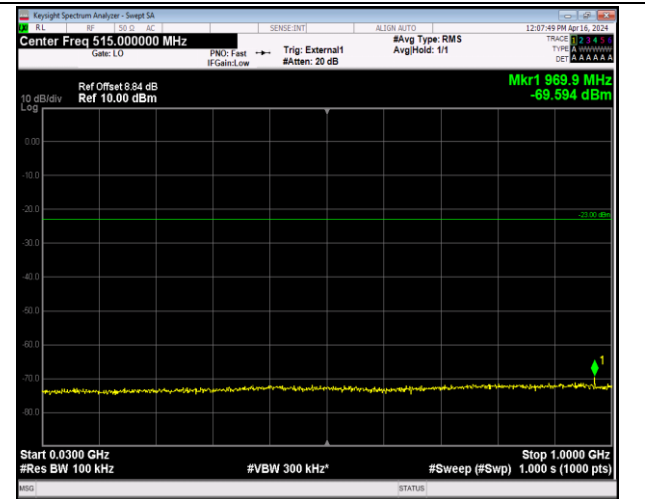

Band42_20MHz_QPSK_42590_1RB#0_6000~18000_6000~18000

Band42_20MHz_QPSK_42990_1RB#0_30~1000_30~1000