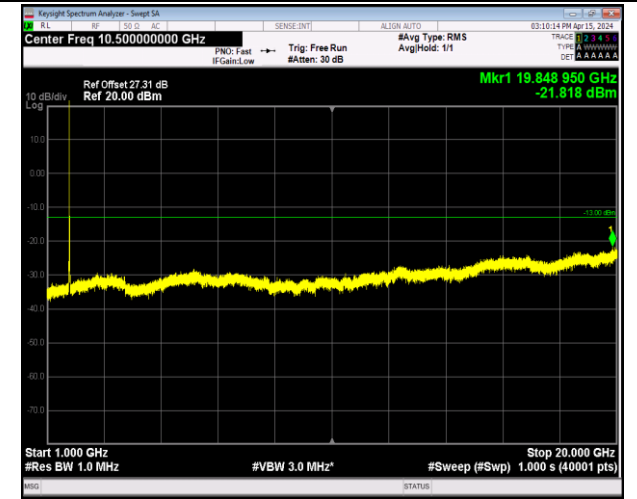

Band66_20MHz_16QAM_132072_1RB#0_1000~20000_1000~20000

Band66_20MHz_16QAM_132322_1RB#0_1000~20000_1000~20000