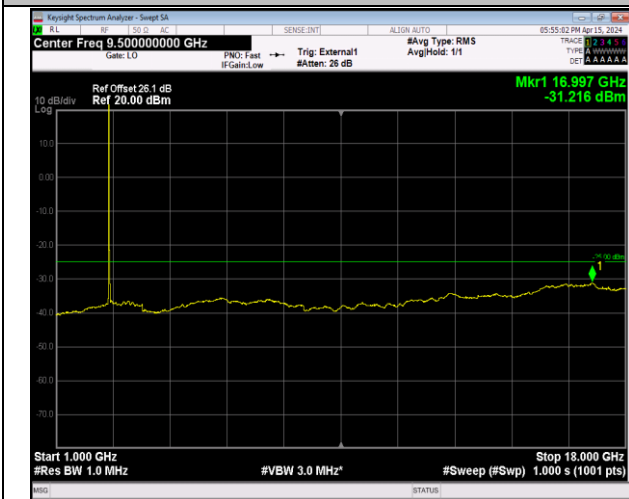

Band41_20MHz_16QAM_39750_1RB#0_30~1000_30~10
 00

Band41_20MHz_16QAM_39750_1RB#0_1000~18000_10
 00~18000

Band41_20MHz_16QAM_39750_1RB#0_18000~27000_1
 8000~27000

Band41_20MHz_16QAM_40620_1RB#0_30~1000_30~10
 00