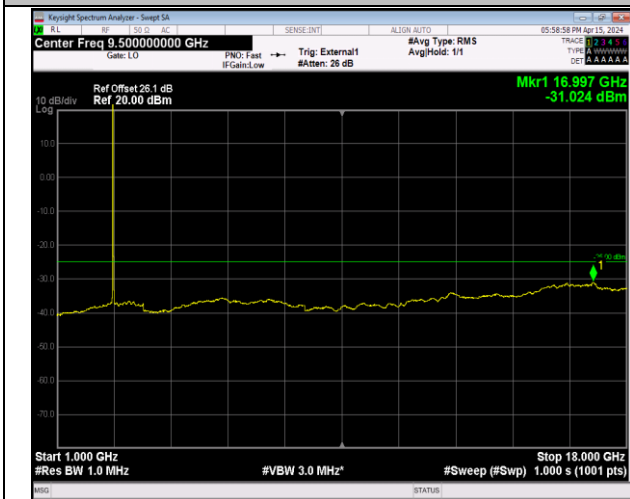

Band41_20MHz_64QAM_40620_1RB#0_30~1000_30~10
00

Band41_20MHz_64QAM_40620_1RB#0_1000~18000_10
00~18000

Band41_20MHz_64QAM_40620_1RB#0_18000~27000_1
8000~27000

Band41_20MHz_64QAM_41490_1RB#0_30~1000_30~10
00