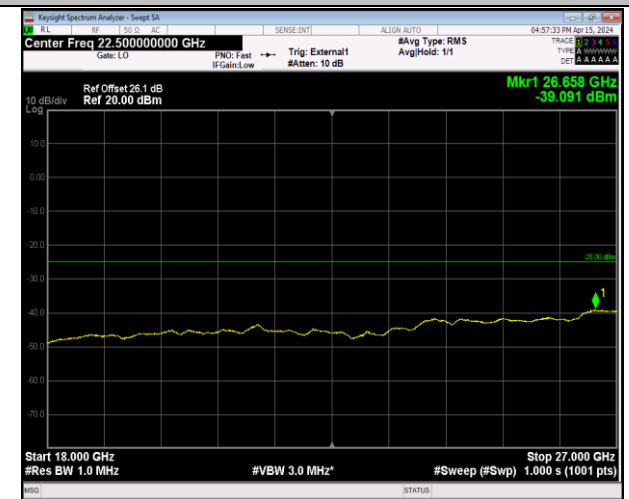

Band41_5MHz_16QAM_41565_1RB#0_30~1000_30~100
0

Band41_5MHz_16QAM_41565_1RB#0_18000~27000_18
000~27000