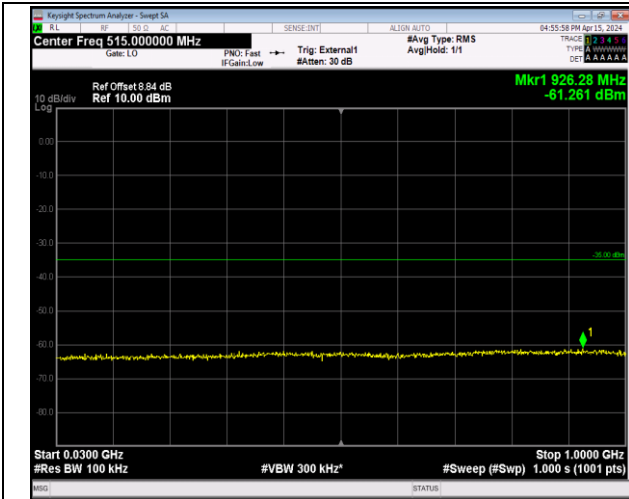

Band41_5MHz_QPSK_40620_1RB#0_1000~18000_1000~18000

Band41_5MHz_QPSK_41565_1RB#0_30~1000_30~1000