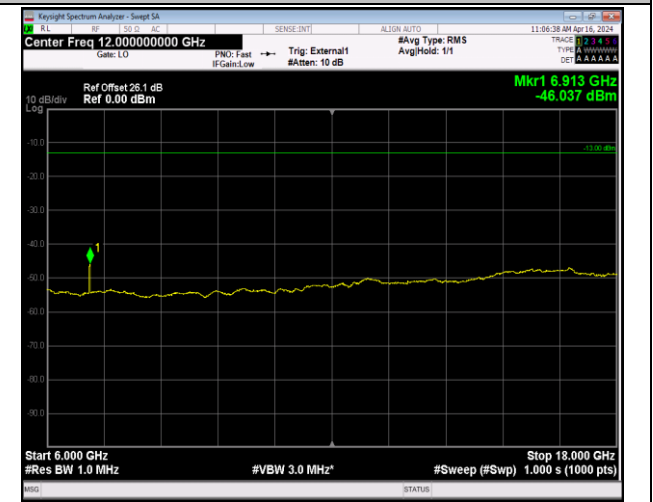

Band42_5MHz_QPSK_42115_1RB#0_1000~3000_1000~3000

Band42_5MHz_QPSK_42115_1RB#0_6000~18000_6000~18000