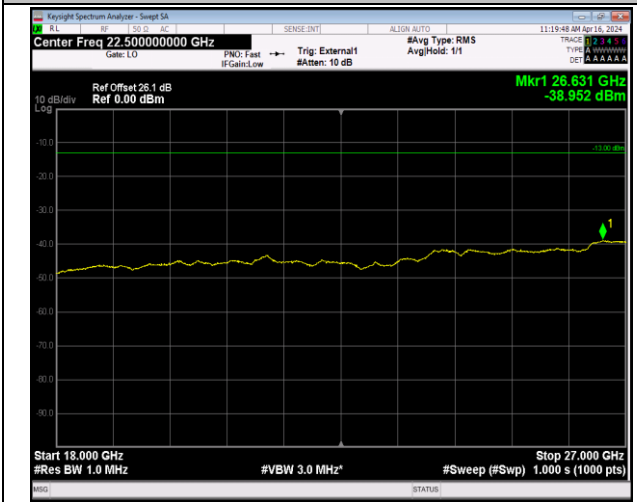

Band42_5MHz_QPSK_43065_1RB#0_3000~6000_3000~6000

Band42_5MHz_QPSK_43065_1RB#0_18000~40000_18000~40000