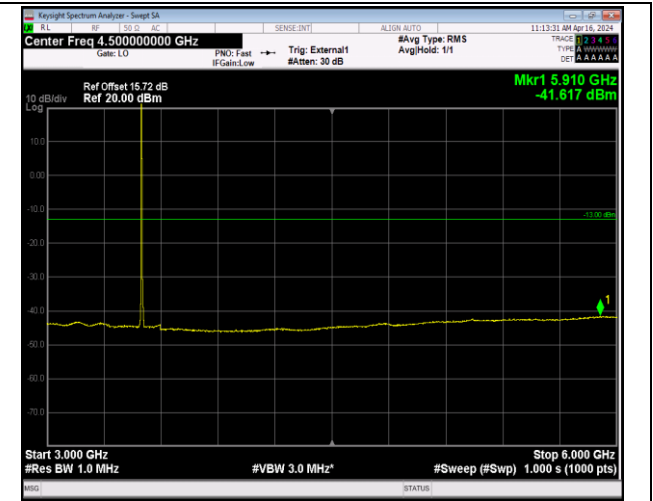

Band42_5MHz_QPSK_42115_1RB#0_3000~6000_3000~6000

Band42_5MHz_QPSK_42115_1RB#0_6000~18000_6000~18000

Band42_5MHz_QPSK_42115_1RB#0_18000~40000_18000~40000

Band42_5MHz_QPSK_42590_1RB#0_30~1000_30~1000

Band42_5MHz_QPSK_42590_1RB#0_1000~3000_1000~3000