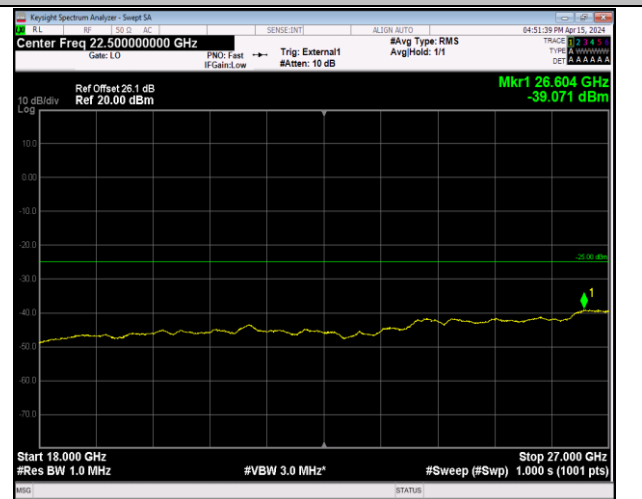

Band41_5MHz_16QAM_39675_1RB#0_30~1000_30~1000

Band41_5MHz_16QAM_39675_1RB#0_18000~27000_18000~27000