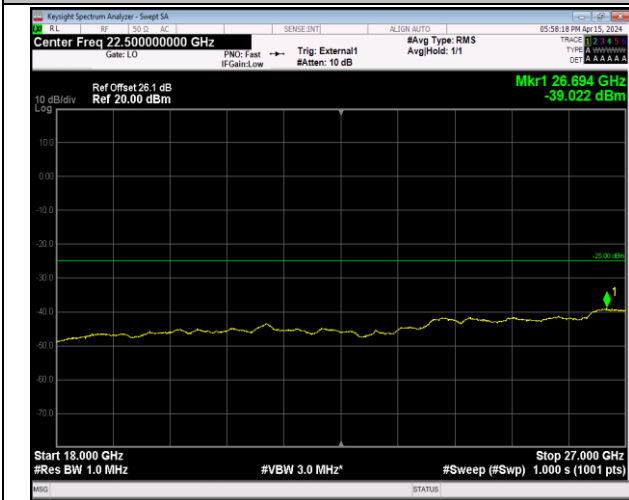

Band41_20MHz_16QAM_40620_1RB#0_1000~18000_10
 00~18000

Band41_20MHz_16QAM_40620_1RB#0_18000~27000_1
 8000~27000

Band41_20MHz_16QAM_41490_1RB#0_30~1000_30~10
00

Band41_20MHz_16QAM_41490_1RB#0_1000~18000_10
00~18000