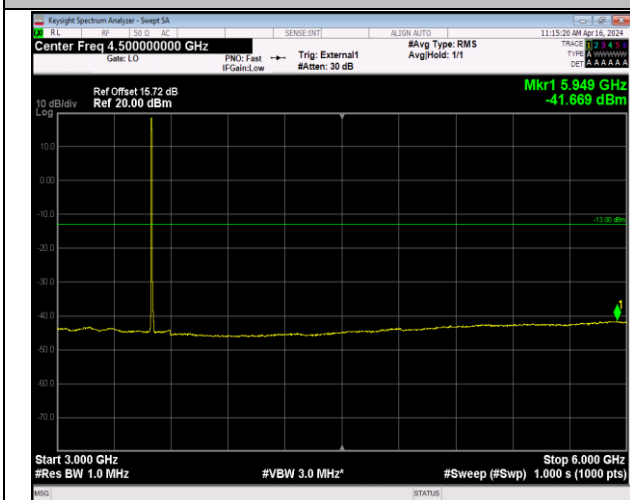

Band42_5MHz_16QAM_42590_1RB#0_30~1000_30~100
0

Band42_5MHz_16QAM_42590_1RB#0_3000~6000_3000~6000