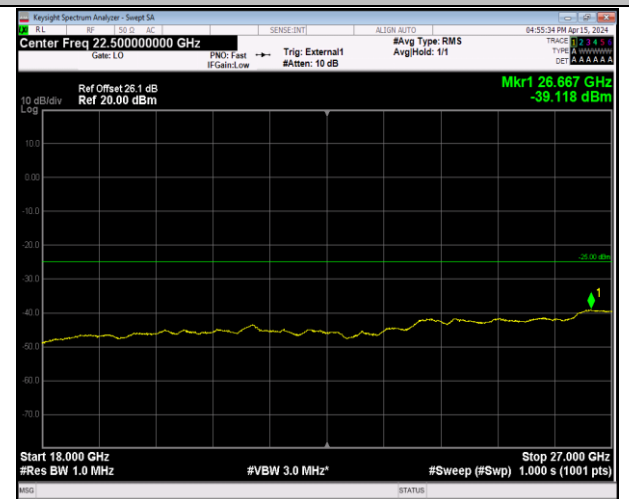

Band41_5MHz_64QAM_40620_1RB#0_30~1000_30~100
0

Band41_5MHz_64QAM_40620_1RB#0_18000~27000_18
000~27000