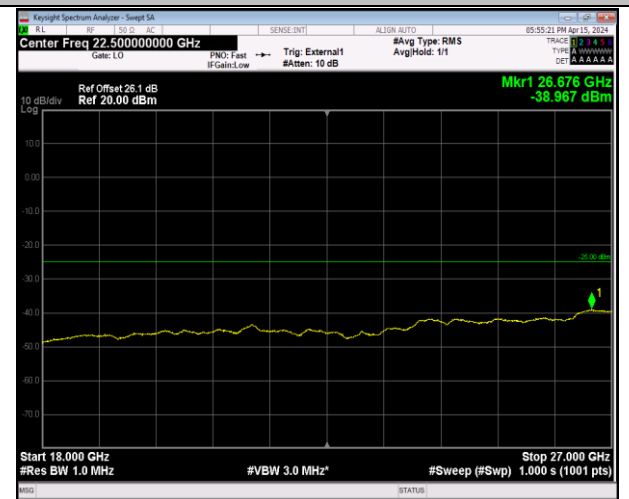

Band41_20MHz_16QAM_40620_1RB#0_30~1000_30~10
00

Band41_20MHz_16QAM_40620_1RB#0_18000~27000_1
8000~27000