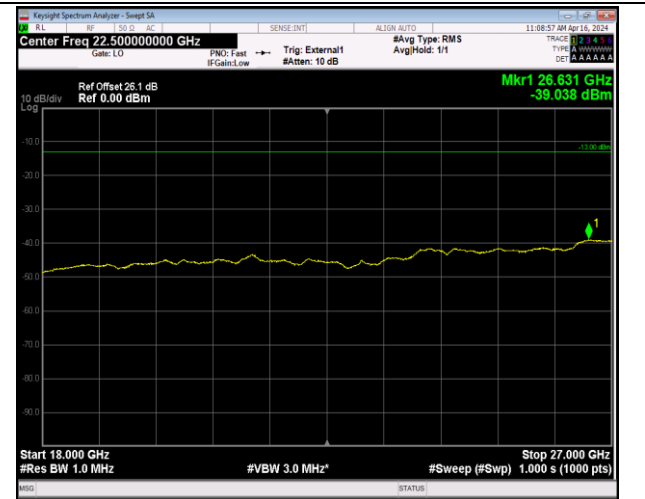

Band42_5MHz_16QAM_42115_1RB#0_3000~6000_3000~6000

Band42_5MHz_16QAM_42115_1RB#0_18000~40000_18000~40000