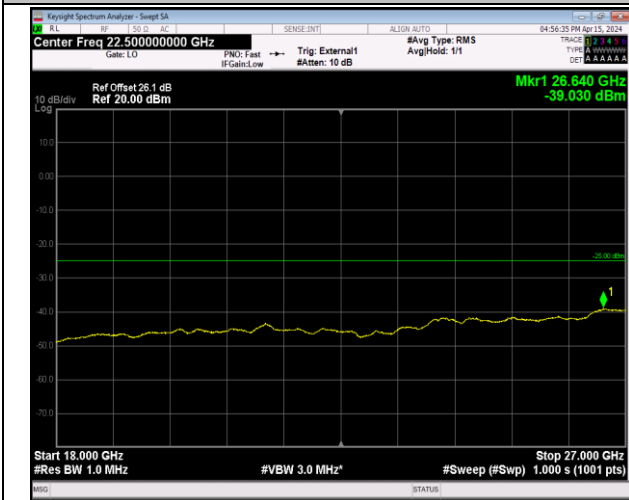

Band41_5MHz_QPSK_40620_1RB#0_30~1000_30~1000

Band41_5MHz_QPSK_40620_1RB#0_1000~18000_1000~18000

Band41_5MHz_QPSK_40620_1RB#0_18000~27000_18000~27000

Band41_5MHz_QPSK_41565_1RB#0_30~1000_30~1000

Band41_5MHz_QPSK_41565_1RB#0_1000~18000_1000~18000