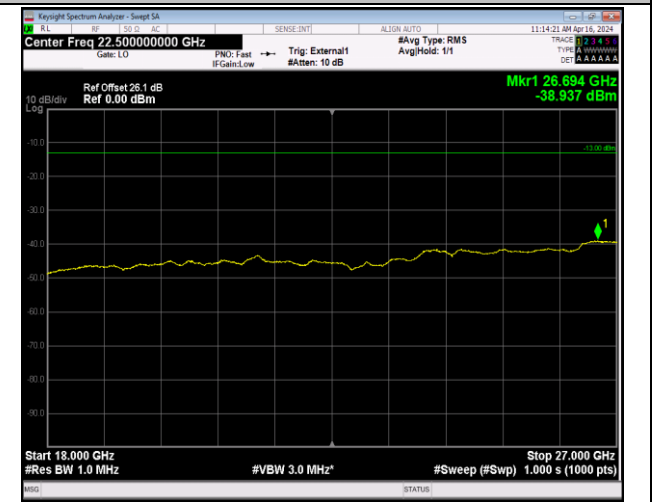

Band42_5MHz_QPSK_42590_1RB#0_3000~6000_3000~6000

Band42_5MHz_QPSK_42590_1RB#0_18000~40000_18000~40000