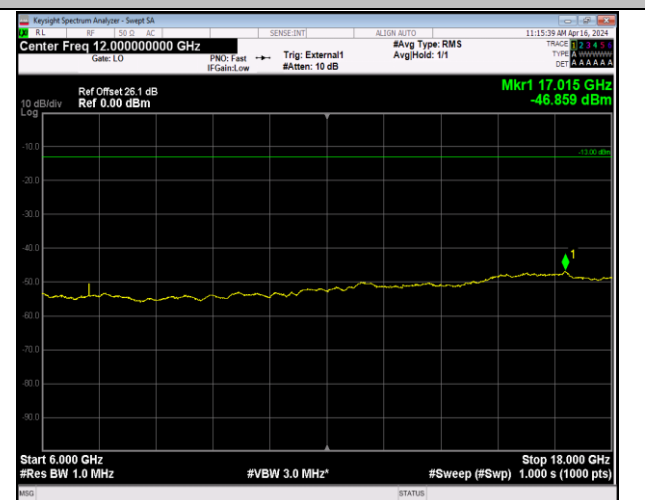

Band42_5MHz_16QAM_42590_1RB#0_1000~3000_1000~3000

Band42_5MHz_16QAM_42590_1RB#0_6000~18000_6000~18000