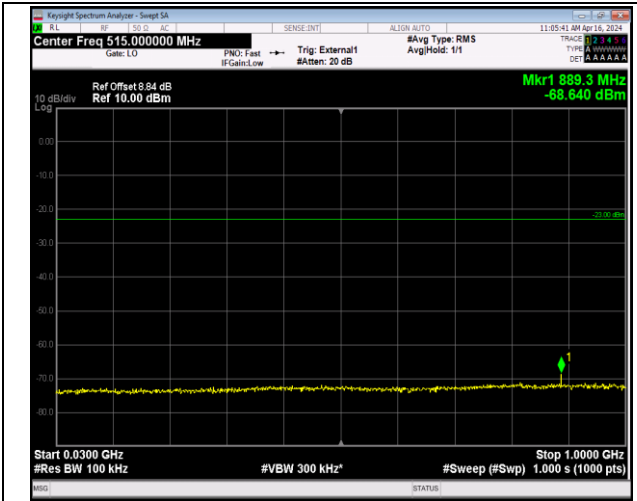

Band41_20MHz_64QAM_41490_1RB#0_1000~18000_10
00~18000

Band42_5MHz_QPSK_42115_1RB#0_30~1000_30~1000