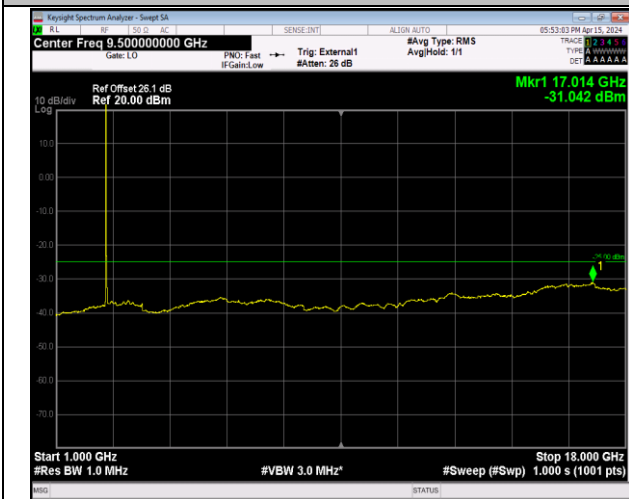

Band41_20MHz_16QAM_41490_1RB#0_18000~27000_1
8000~27000

Band41_20MHz_64QAM_39750_1RB#0_1000~18000_10
00~18000