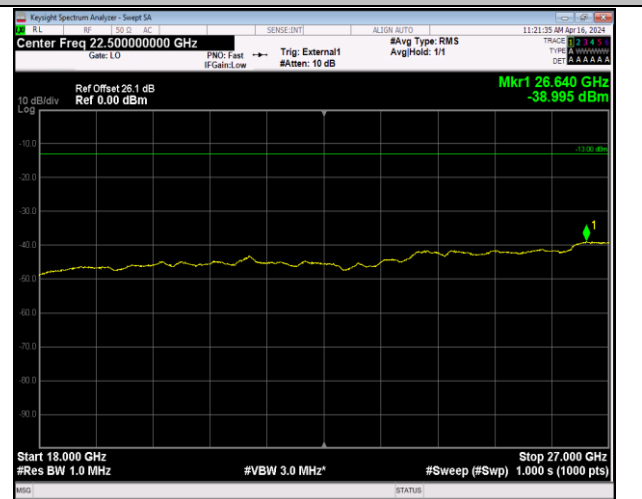

Band42_5MHz_16QAM_43065_1RB#0_30~1000_30~1000

Band42_5MHz_16QAM_43065_1RB#0_1000~3000_1000~3000

Band42_5MHz_16QAM_43065_1RB#0_3000~6000_3000~6000

Band42_5MHz_16QAM_43065_1RB#0_6000~18000_6000~18000

Band42_5MHz_16QAM_43065_1RB#0_18000~40000_18000~40000