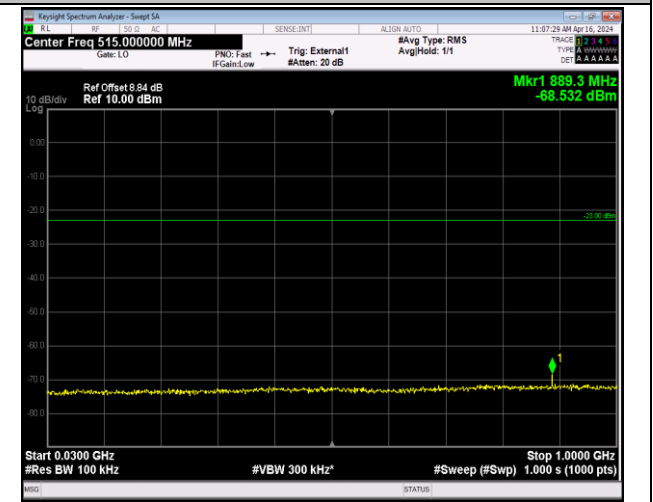

Band42_5MHz_QPSK_43065_1RB#0_6000~18000_6000~18000

Band42_5MHz_16QAM_42115_1RB#0_30~1000_30~1000