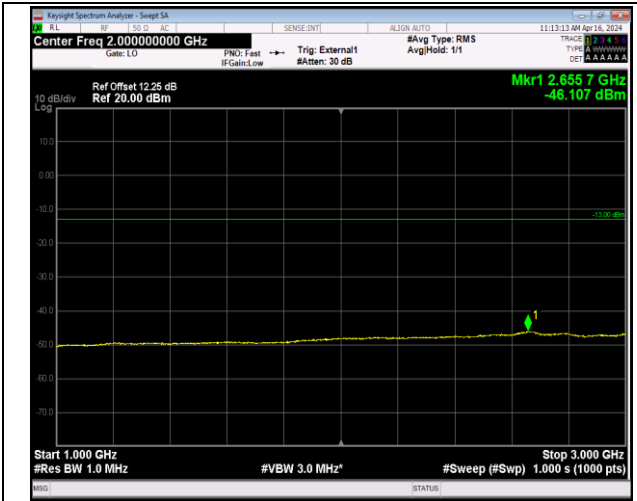

Band42_5MHz_QPSK_42115_1RB#0_3000~6000_3000~6000

Band42_5MHz_QPSK_42115_1RB#0_6000~18000_6000~18000

Band42_5MHz_QPSK_42115_1RB#0_18000~40000_18000~40000

Band42_5MHz_QPSK_42590_1RB#0_30~1000_30~1000

Band42_5MHz_QPSK_42590_1RB#0_1000~3000_1000~3000