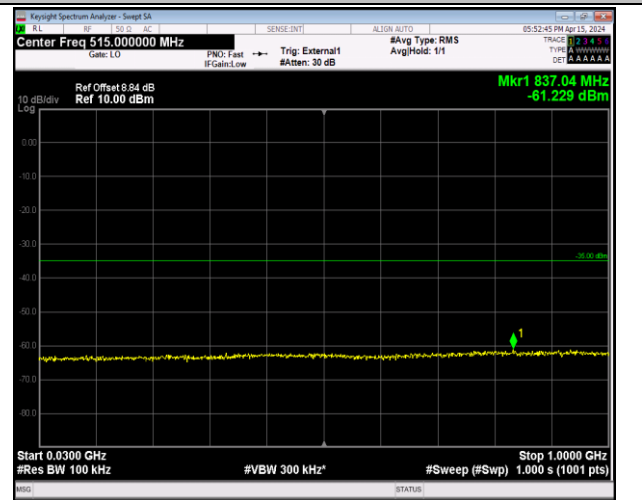

Band41_20MHz_16QAM_41490_1RB#0_1000~18000_10
00~18000

Band41_20MHz_64QAM_39750_1RB#0_30~1000_30~10
00