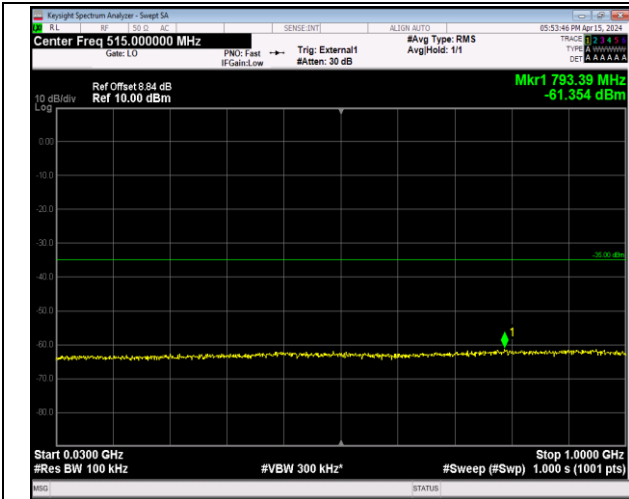

Band41_20MHz_QPSK_39750_1RB#0_1000~18000_100
0~18000

Band41_20MHz_QPSK_40620_1RB#0_30~1000_30~100
0