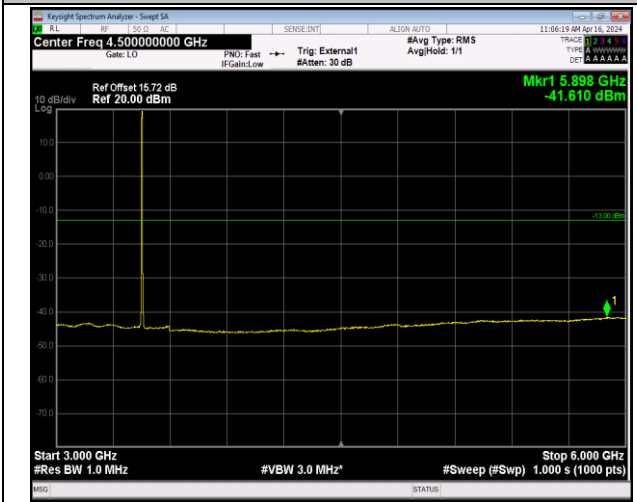

Band41_20MHz_64QAM_41490_1RB#0_1000~18000_10
00~18000

Band41_20MHz_64QAM_41490_1RB#0_18000~27000_1
8000~27000

Band42_5MHz_QPSK_42115_1RB#0_30~1000_30~1000

Band42_5MHz_QPSK_42115_1RB#0_1000~3000_1000~3000