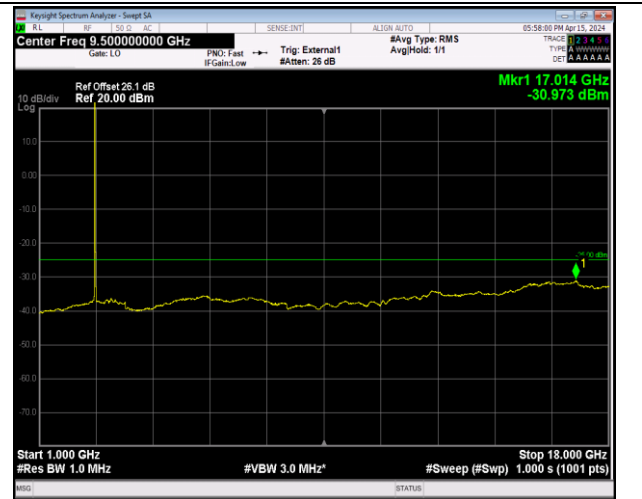

Band41_20MHz_16QAM_40620_1RB#0_18000~27000_1
8000~27000

Band41_20MHz_16QAM_41490_1RB#0_1000~18000_10
00~18000