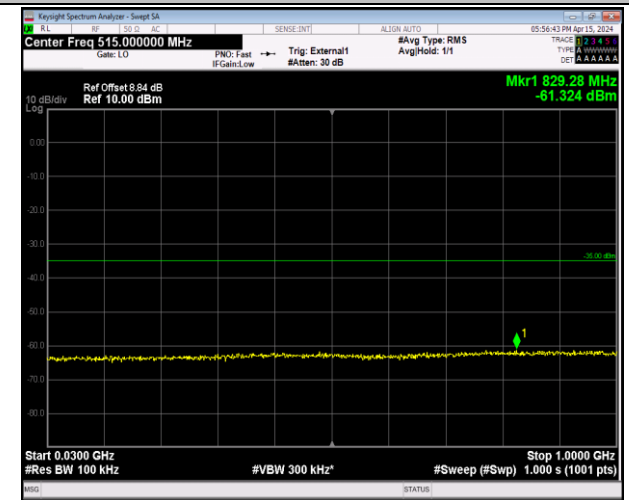

Band41_20MHz_QPSK_40620_1RB#0_1000~18000_100
0~18000

Band41_20MHz_QPSK_41490_1RB#0_30~1000_30~100
0