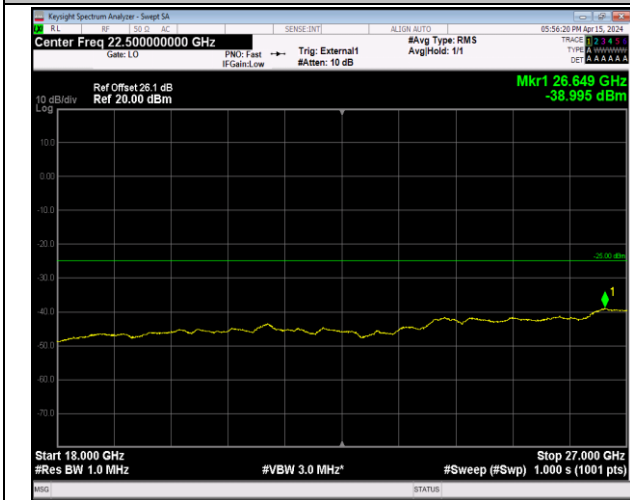

Band41_20MHz_64QAM_40620_1RB#0_30~1000_30~10
00

Band41_20MHz_64QAM_40620_1RB#0_18000~27000_1
8000~27000