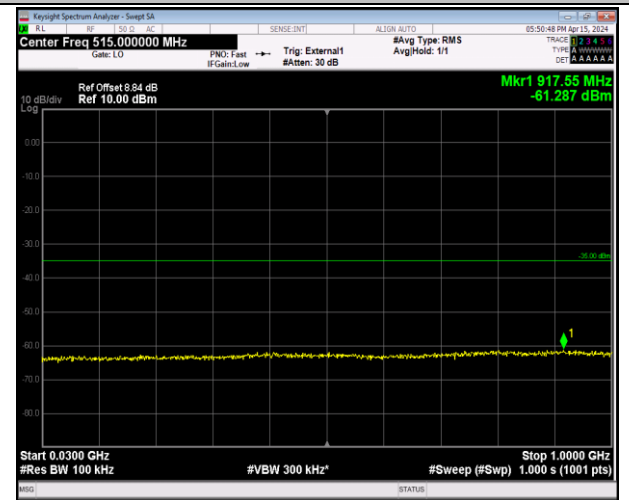

Band41_5MHz_64QAM_41565_1RB#0_1000~18000_100
0~18000

Band41_20MHz_QPSK_39750_1RB#0_30~1000_30~100
0