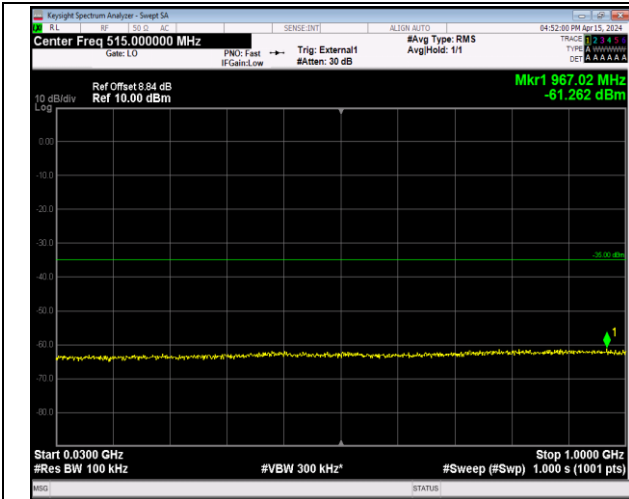

Band41_5MHz_16QAM_41565_1RB#0_1000~18000_100
0~18000

Band41_5MHz_64QAM_39675_1RB#0_30~1000_30~100
0