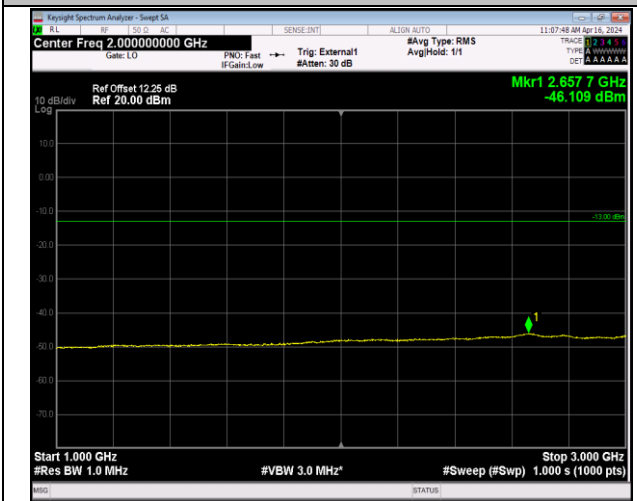

Band42_5MHz_QPSK_43065_1RB#0_3000~6000_3000~6000

Band42_5MHz_QPSK_43065_1RB#0_6000~18000_6000~18000

Band42_5MHz_QPSK_43065_1RB#0_18000~40000_18000~40000

Band42_5MHz_16QAM_42115_1RB#0_30~1000_30~1000

Band42_5MHz_16QAM_42115_1RB#0_1000~3000_1000~3000