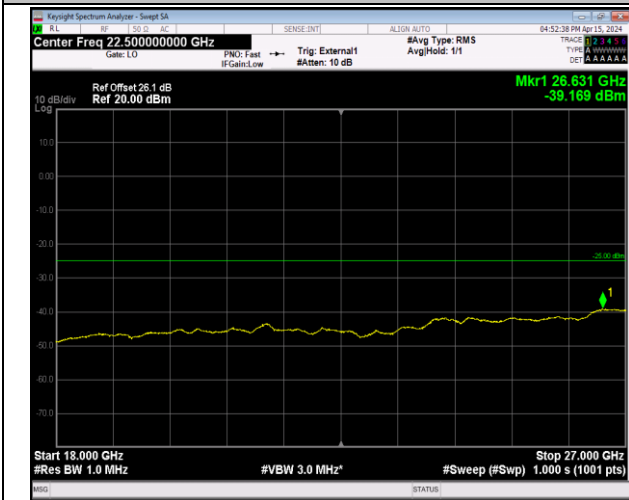

Band41_5MHz_16QAM_41565_1RB#0_1000~18000_100
 0~18000

Band41_5MHz_16QAM_41565_1RB#0_18000~27000_18
 000~27000

Band41_5MHz_64QAM_39675_1RB#0_30~1000_30~100
0

Band41_5MHz_64QAM_39675_1RB#0_1000~18000_100
0~18000