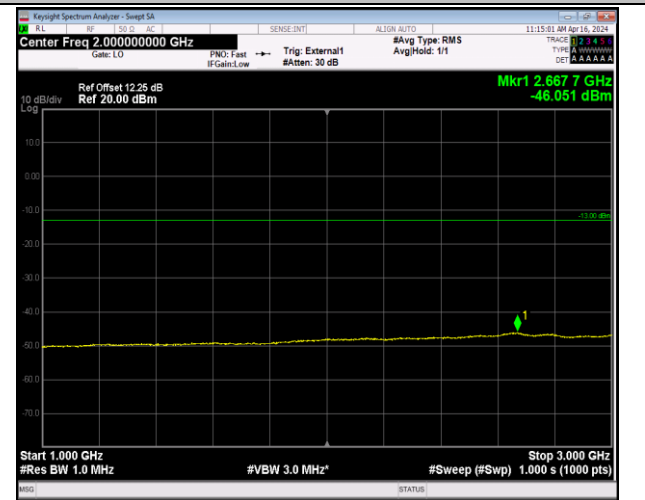

Band42_5MHz_16QAM_42115_1RB#0_3000~6000_3000~6000

Band42_5MHz_16QAM_42115_1RB#0_6000~18000_600
 0~18000

Band42_5MHz_16QAM_42115_1RB#0_18000~40000_18000~40000

Band42_5MHz_16QAM_42590_1RB#0_30~1000_30~100
 0