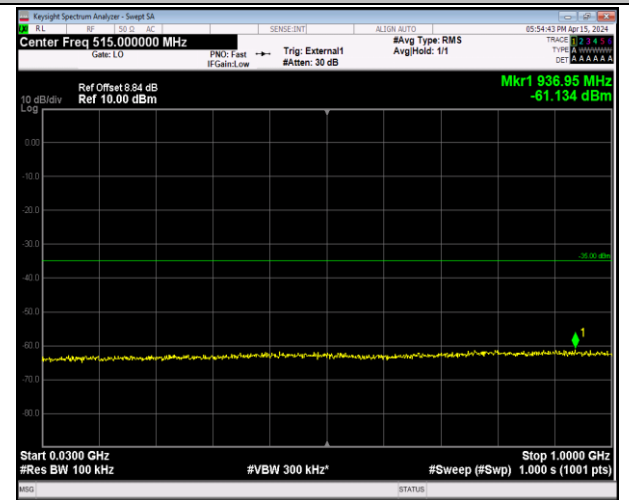

Band41_20MHz_16QAM_39750_1RB#0_1000~18000_10
00~18000

Band41_20MHz_16QAM_40620_1RB#0_30~1000_30~10
00