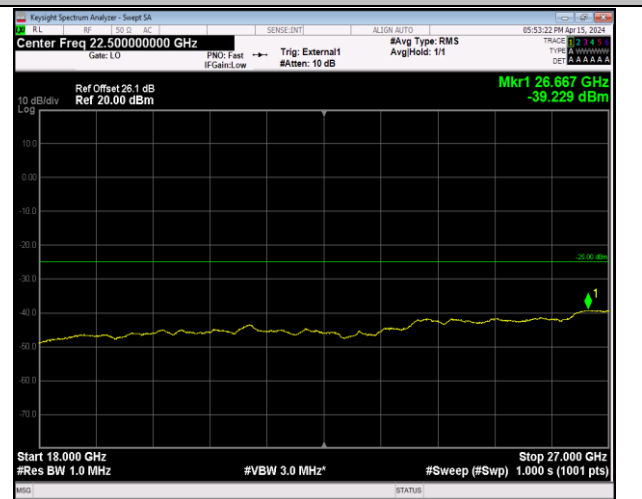

Band41_20MHz_64QAM_39750_1RB#0_30~1000_30~10
00

Band41_20MHz_64QAM_39750_1RB#0_18000~27000_1
8000~27000