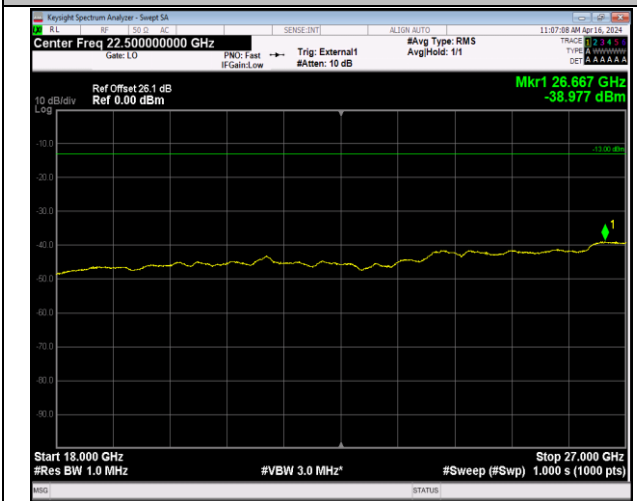

Band42_5MHz_QPSK_42115_1RB#0_3000~6000_3000~6000

Band42_5MHz_QPSK_42115_1RB#0_18000~40000_18000~40000