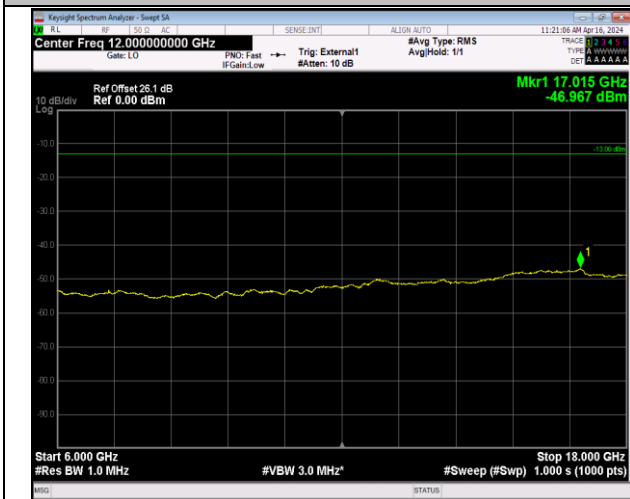

Band42_5MHz_16QAM_43065_1RB#0_1000~3000_1000~3000

Band42_5MHz_16QAM_43065_1RB#0_6000~18000_6000~18000