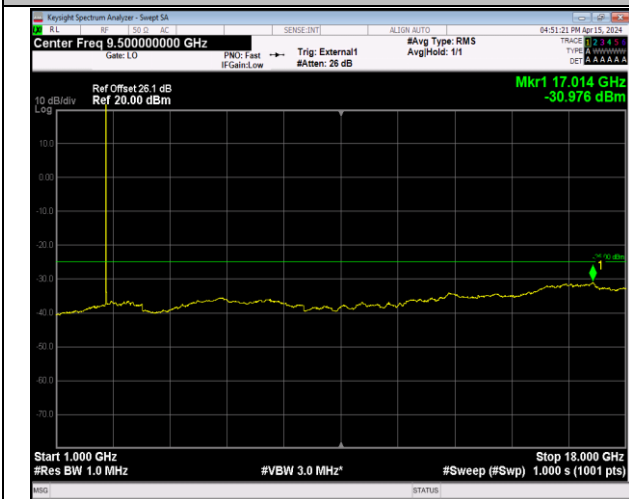

Band41_5MHz_QPSK_41565_1RB#0_18000~27000_18000~27000

Band41_5MHz_16QAM_39675_1RB#0_1000~18000_1000~18000