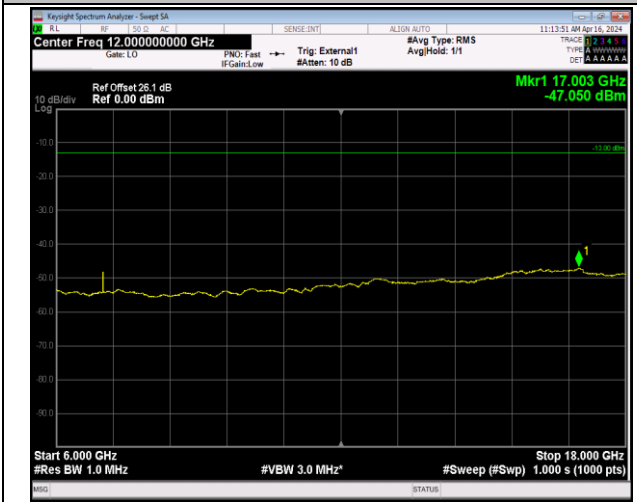

Band42_5MHz_QPSK_42590_1RB#0_1000~3000_1000~3000

Band42_5MHz_QPSK_42590_1RB#0_6000~18000_6000~18000