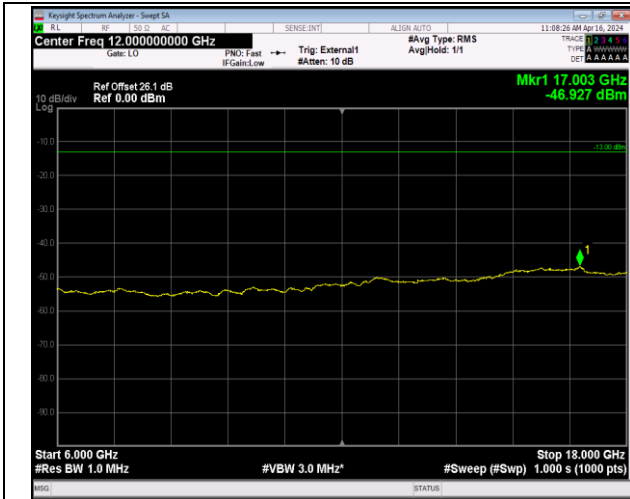

Band42_5MHz_16QAM_42115_1RB#0_1000~3000_1000~3000

Band42_5MHz_16QAM_42115_1RB#0_6000~18000_600
0~18000