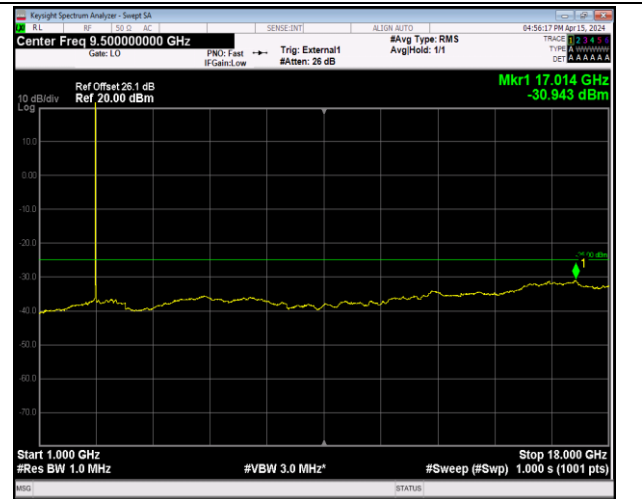

Band41_5MHz_QPSK_40620_1RB#0_30~1000_30~1000

Band41_5MHz_QPSK_40620_1RB#0_1000~18000_1000~18000

Band41_5MHz_QPSK_40620_1RB#0_18000~27000_18000~27000

Band41_5MHz_QPSK_41565_1RB#0_30~1000_30~1000

Band41_5MHz_QPSK_41565_1RB#0_1000~18000_1000~18000