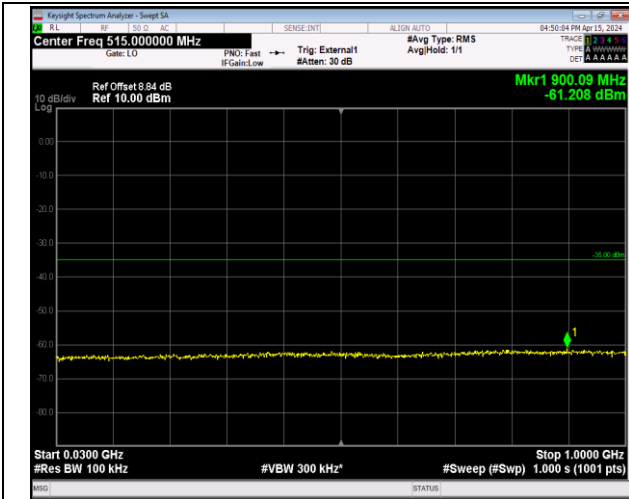

Band38_20MHz_64QAM_38150_1RB#0_30~1000_30~10
00

Band41_5MHz_QPSK_39675_1RB#0_30~1000_30~1000