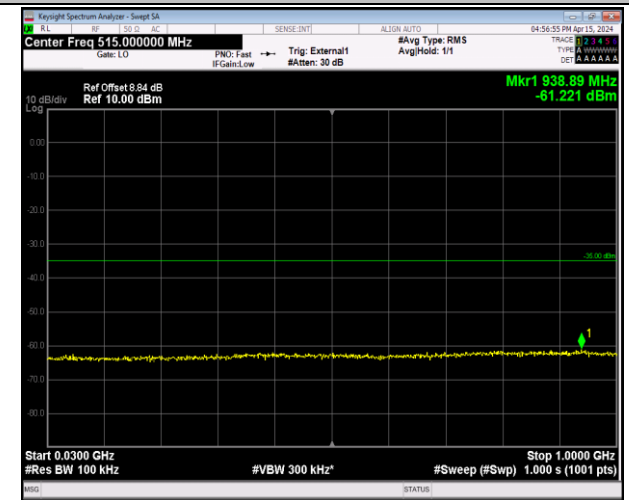

Band41_5MHz_16QAM_40620_1RB#0_1000~18000_100
0~18000

Band41_5MHz_16QAM_41565_1RB#0_30~1000_30~100
0