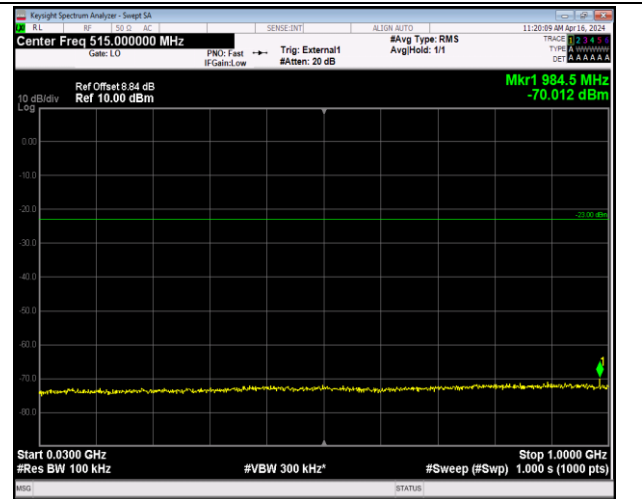

Band42_5MHz_16QAM_42590_1RB#0_1000~3000_1000~3000

Band42_5MHz_16QAM_42590_1RB#0_3000~6000_3000~6000

Band42_5MHz_16QAM_42590_1RB#0_6000~18000_6000~18000

Band42_5MHz_16QAM_42590_1RB#0_18000~40000_18000~40000