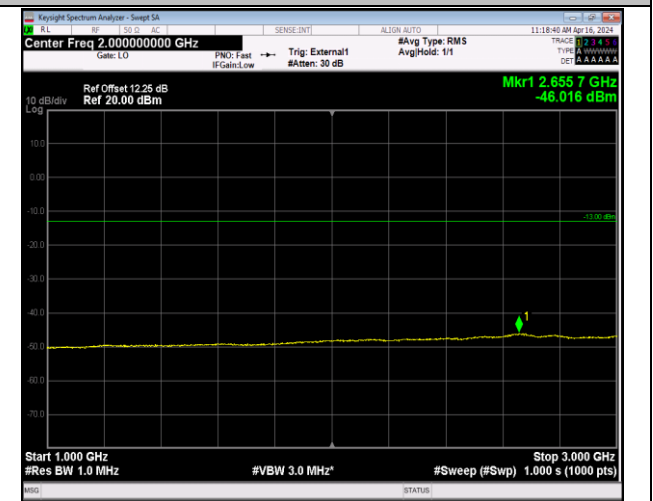

Band42_5MHz_QPSK_42590_1RB#0_3000~6000_3000~6000

Band42_5MHz_QPSK_42590_1RB#0_6000~18000_6000~18000

Band42_5MHz_QPSK_42590_1RB#0_18000~40000_18000~40000

Band42_5MHz_QPSK_43065_1RB#0_30~1000_30~1000

Band42_5MHz_QPSK_43065_1RB#0_1000~3000_1000~3000