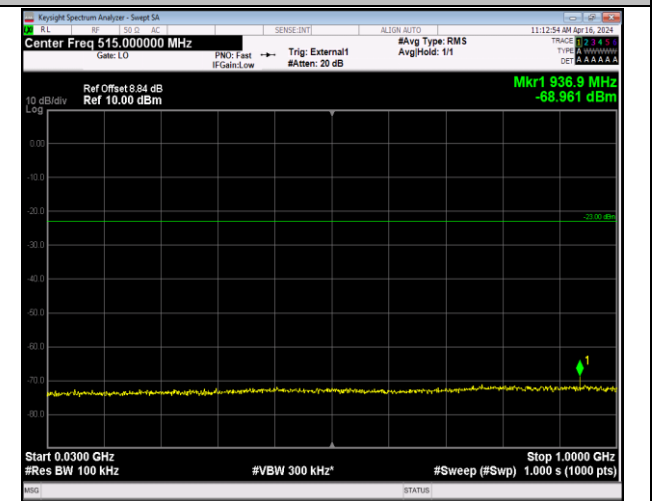

Band42_5MHz_QPSK_42115_1RB#0_6000~18000_6000~18000

Band42_5MHz_QPSK_42590_1RB#0_30~1000_30~1000