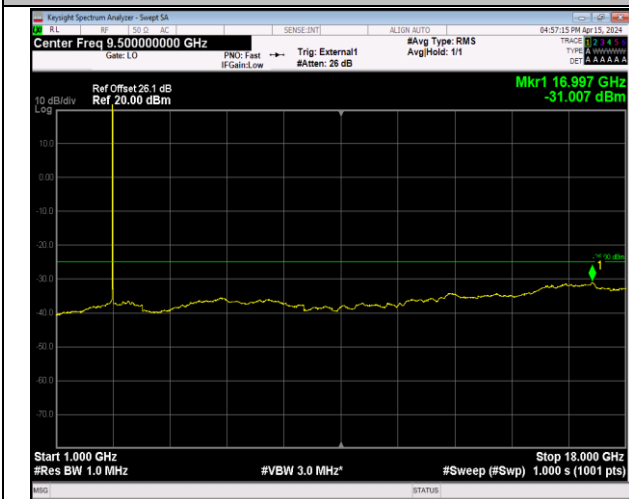

Band41_5MHz_16QAM_40620_1RB#0_30~1000_30~100
 0

Band41_5MHz_16QAM_40620_1RB#0_1000~18000_100
 0~18000

Band41_5MHz_16QAM_40620_1RB#0_18000~27000_18
 000~27000

Band41_5MHz_16QAM_41565_1RB#0_30~1000_30~100
 0