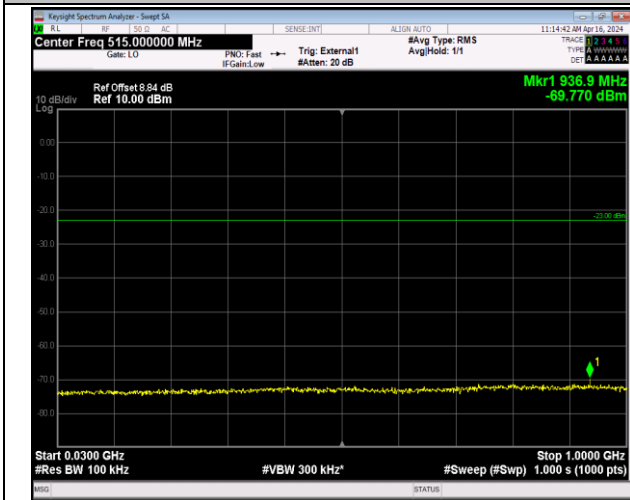

Band42_5MHz_16QAM_42115_1RB#0_6000~18000_600
0~18000

Band42_5MHz_16QAM_42590_1RB#0_30~1000_30~100
0