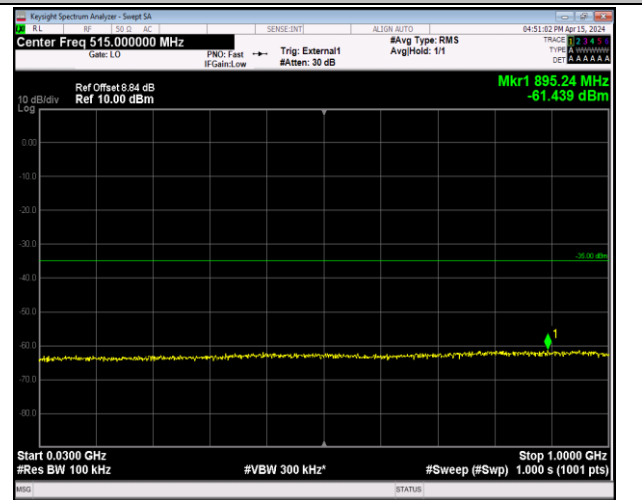

Band41_5MHz_QPSK_41565_1RB#0_1000~18000_1000~18000

Band41_5MHz_16QAM_39675_1RB#0_30~1000_30~1000