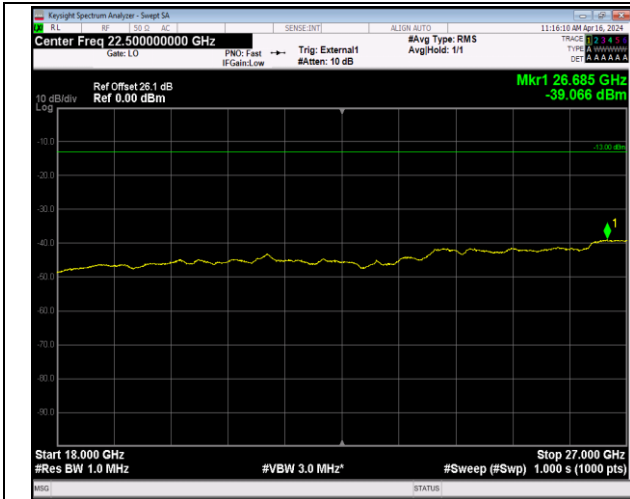

Band42_5MHz_16QAM_42590_1RB#0_3000~6000_3000~6000

Band42_5MHz_16QAM_42590_1RB#0_18000~40000_18000~40000