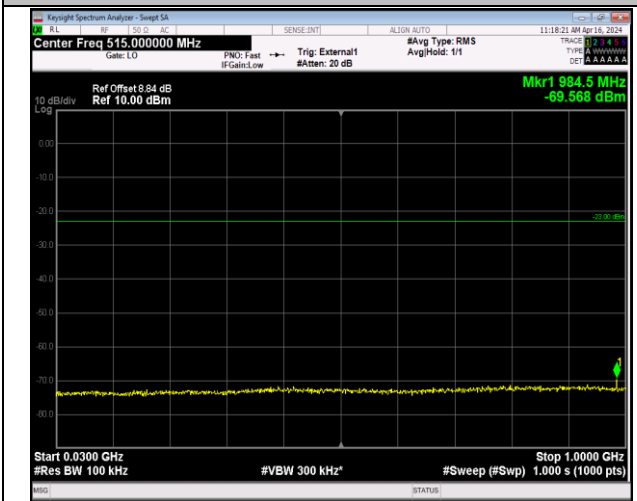

Band42_5MHz_QPSK_42590_1RB#0_6000~18000_6000~18000

Band42_5MHz_QPSK_43065_1RB#0_30~1000_30~1000