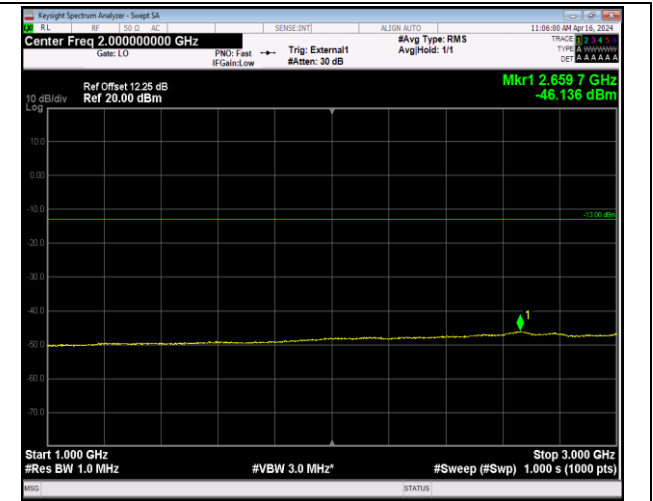

Band41_20MHz_64QAM_41490_1RB#0_18000~27000_1
8000~27000

Band42_5MHz_QPSK_42115_1RB#0_1000~3000_1000~3000