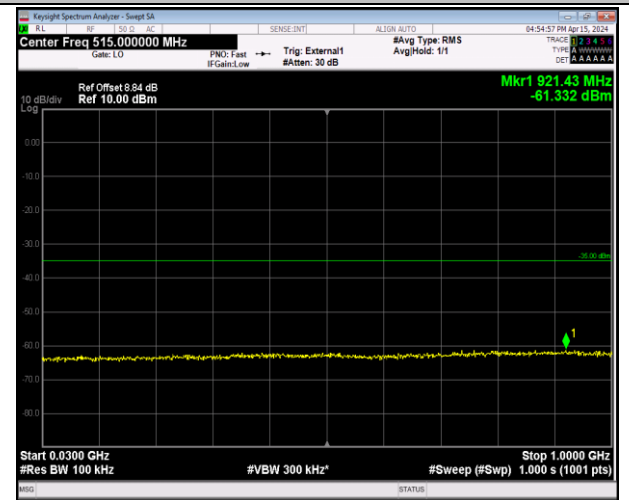

Band41_5MHz_64QAM_39675_1RB#0_1000~18000_100
0~18000

Band41_5MHz_64QAM_40620_1RB#0_30~1000_30~100
0