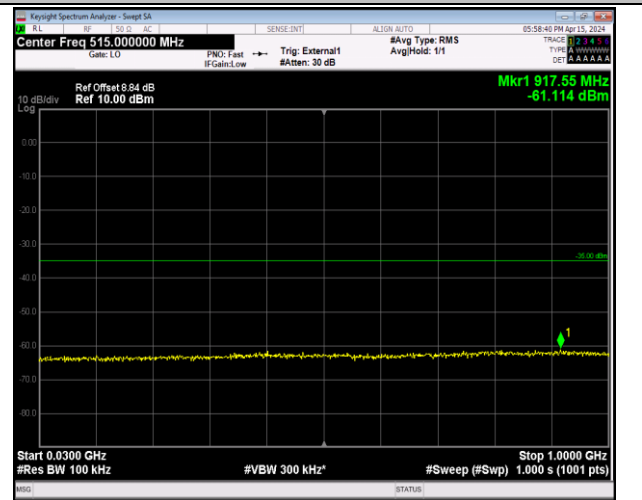

Band41_20MHz_64QAM_40620_1RB#0_1000~18000_10
00~18000

Band41_20MHz_64QAM_41490_1RB#0_30~1000_30~10
00