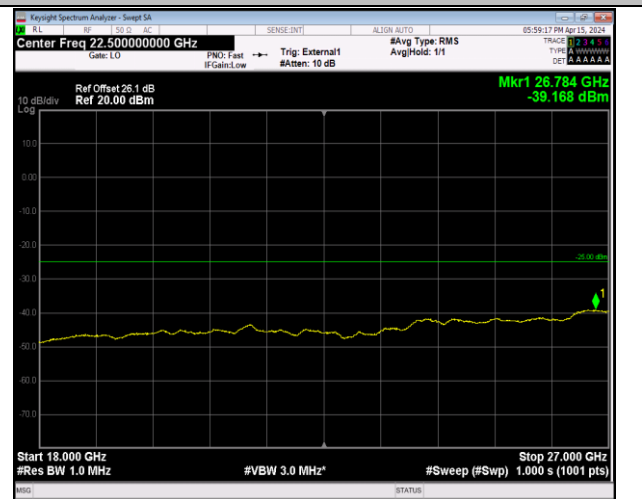

Band41_20MHz_64QAM_41490_1RB#0_30~1000_30~10
00

Band41_20MHz_64QAM_41490_1RB#0_18000~27000_1
8000~27000