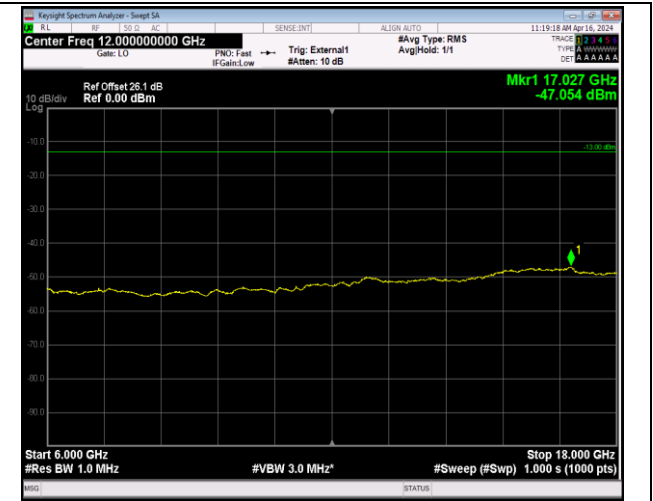

Band42_5MHz_QPSK_43065_1RB#0_1000~3000_1000~3000

Band42_5MHz_QPSK_43065_1RB#0_6000~18000_6000~18000