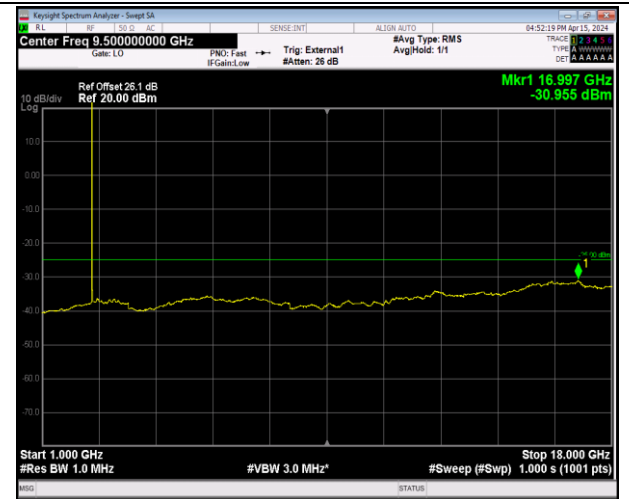

Band41_5MHz_16QAM_41565_1RB#0_18000~27000_18
000~27000

Band41_5MHz_64QAM_39675_1RB#0_1000~18000_100
0~18000