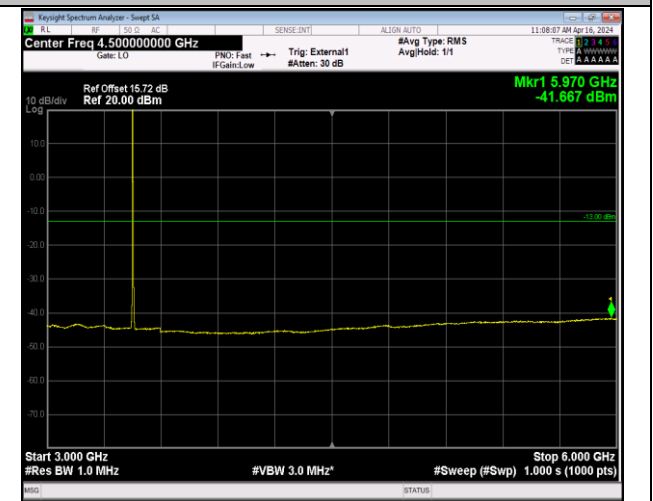

Band42_5MHz_QPSK_43065_1RB#0_3000~6000_3000~6000

Band42_5MHz_QPSK_43065_1RB#0_6000~18000_6000~18000

Band42_5MHz_QPSK_43065_1RB#0_18000~40000_18000~40000

Band42_5MHz_16QAM_42115_1RB#0_30~1000_30~1000

Band42_5MHz_16QAM_42115_1RB#0_1000~3000_1000~3000