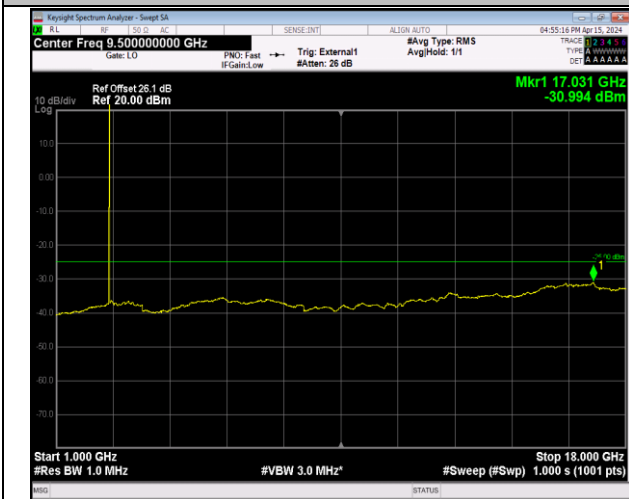

Band41_5MHz_64QAM_39675_1RB#0_18000~27000_18
000~27000

Band41_5MHz_64QAM_40620_1RB#0_1000~18000_100
0~18000