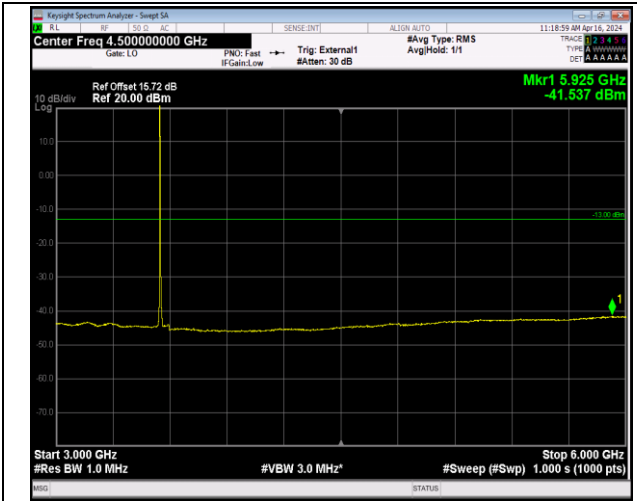

Band42_5MHz_QPSK_42590_1RB#0_3000~6000_3000~6000

Band42_5MHz_QPSK_42590_1RB#0_6000~18000_6000~18000

Band42_5MHz_QPSK_42590_1RB#0_18000~40000_18000~40000

Band42_5MHz_QPSK_43065_1RB#0_30~1000_30~1000

Band42_5MHz_QPSK_43065_1RB#0_1000~3000_1000~3000