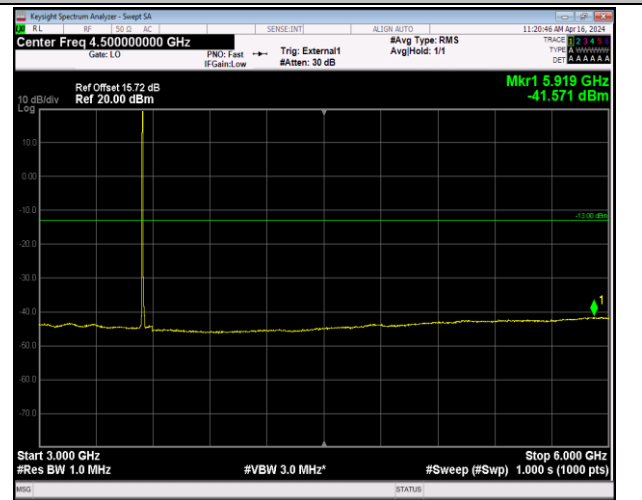

Band42_5MHz_16QAM_43065_1RB#0_30~1000_30~1000

Band42_5MHz_16QAM_43065_1RB#0_3000~6000_3000~6000