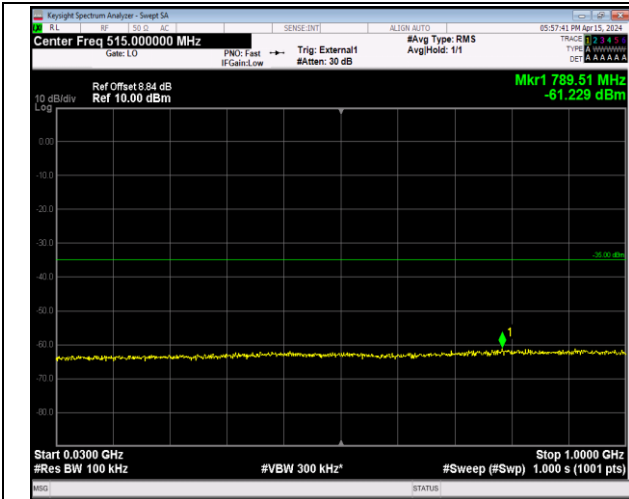

Band41_20MHz_16QAM_40620_1RB#0_1000~18000_10
00~18000

Band41_20MHz_16QAM_41490_1RB#0_30~1000_30~10
00