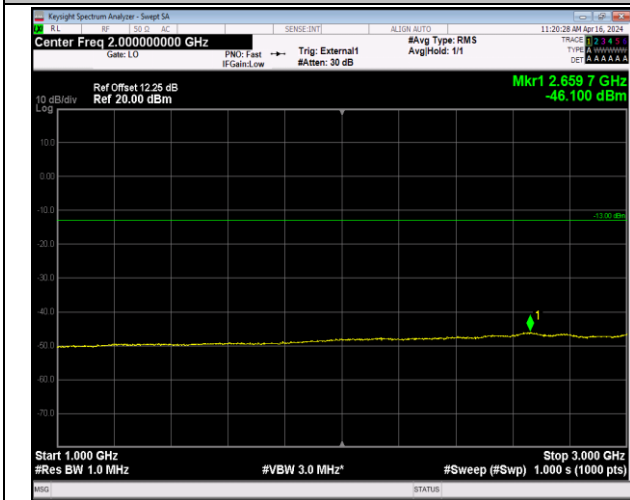

Band42_5MHz_16QAM_42590_1RB#0_18000~40000_18000~40000

Band42_5MHz_16QAM_43065_1RB#0_1000~3000_1000~3000