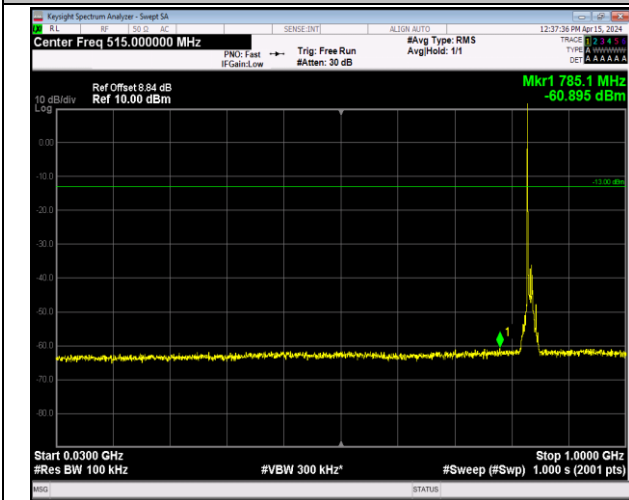

Band5_10MHz_16QAM_20450_1RB#0_30~1000_30~100
0

Band5_10MHz_16QAM_20525_1RB#0_30~1000_30~100
0