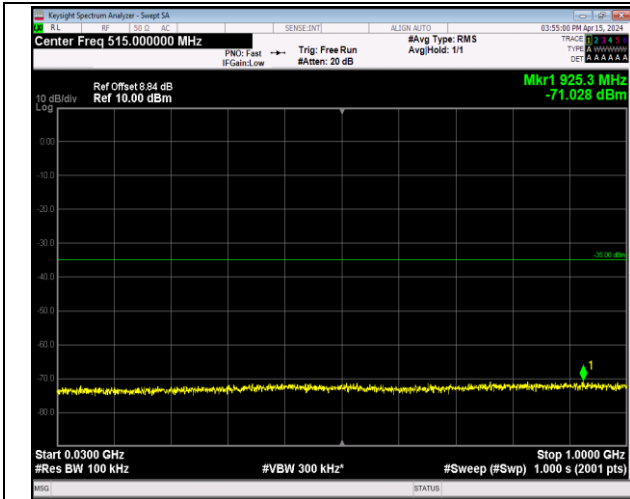

Band7_20MHz_QPSK_20850_1RB#0_1000~18000_1000~18000

Band7_20MHz_QPSK_21100_1RB#0_30~1000_30~1000