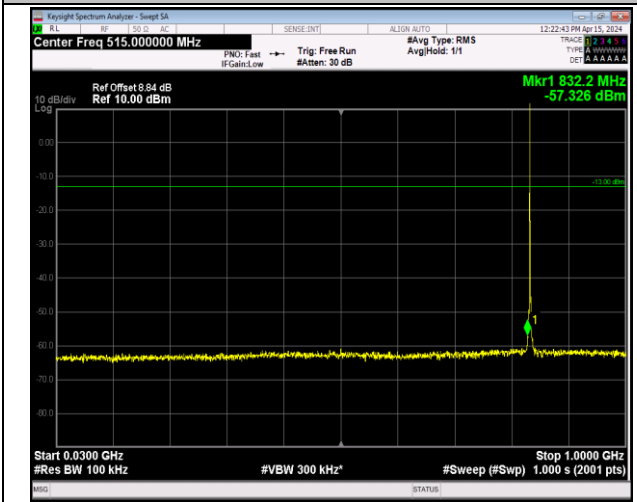

Band5_1.4MHz_16QAM_20407_1RB#0_30~1000_30~10
00

Band5_1.4MHz_16QAM_20525_1RB#0_30~1000_30~10
00