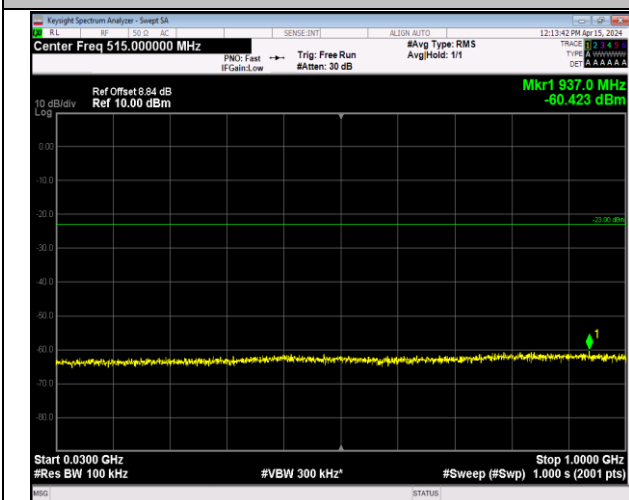

Band2_20MHz_64QAM_18900_1RB#0_30~1000_30~100
0

Band2_20MHz_64QAM_19100_1RB#0_30~1000_30~100
0