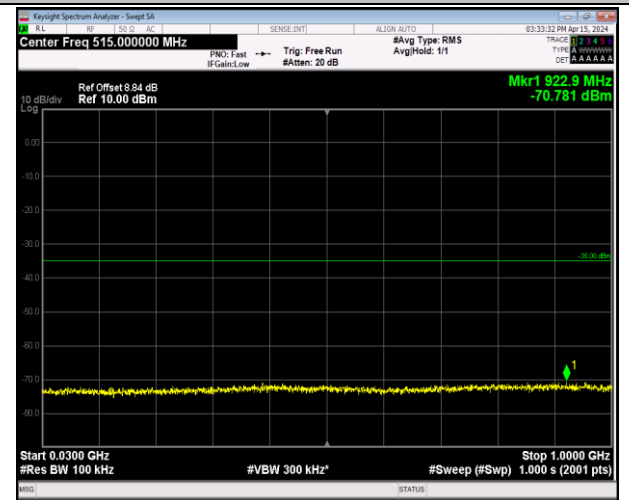

Band5_10MHz_64QAM_20600_1RB#0_1000~10000_100
0~10000

Band7_5MHz_QPSK_20775_1RB#0_30~1000_30~1000

Band7_5MHz_QPSK_20775_1RB#0_1000~18000_1000~18000

Band7_5MHz_QPSK_20775_1RB#0_18000~27000_18000~27000

Band7_5MHz_QPSK_21100_1RB#0_30~1000_30~1000