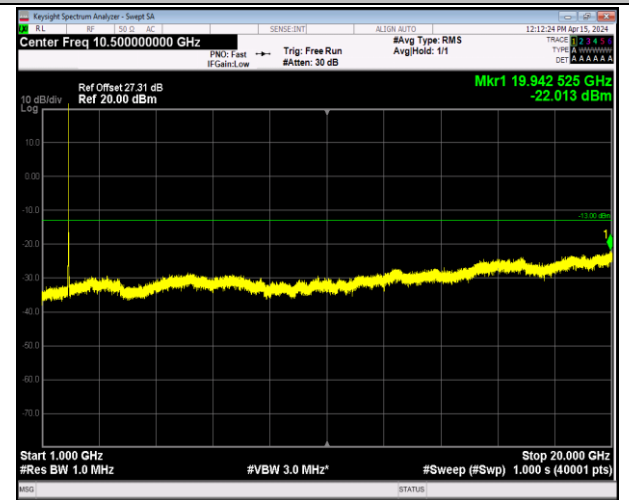

Band2_20MHz_QPSK_19100_1RB#0_1000~20000_1000
~20000

Band2_20MHz_16QAM_18700_1RB#0_30~1000_30~100
0

Band2_20MHz_16QAM_18700_1RB#0_1000~20000_100
0~20000

Band2_20MHz_16QAM_18900_1RB#0_30~1000_30~100
0

Band2_20MHz_16QAM_18900_1RB#0_1000~20000_100
0~20000