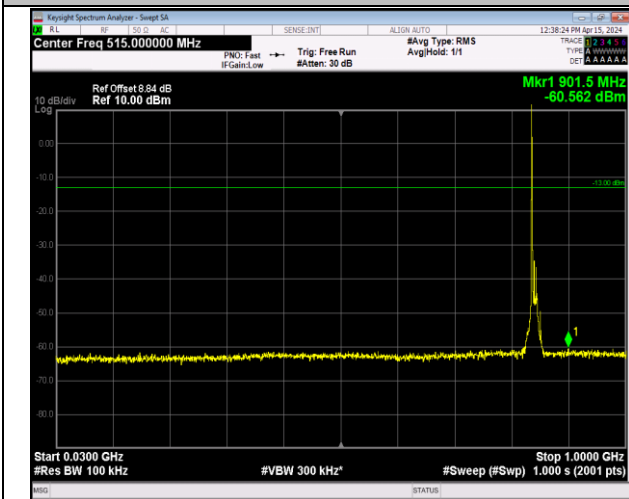

Band5_10MHz_QPSK_20525_1RB#0_30~1000_30~1000

Band5_10MHz_QPSK_20600_1RB#0_30~1000_30~1000