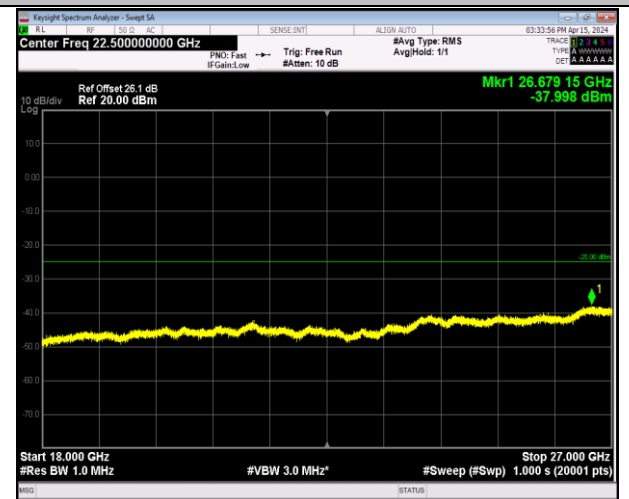

Band7_5MHz_QPSK_21100_1RB#0_30~1000_30~1000

Band7_5MHz_QPSK_21100_1RB#0_18000~27000_18000~27000