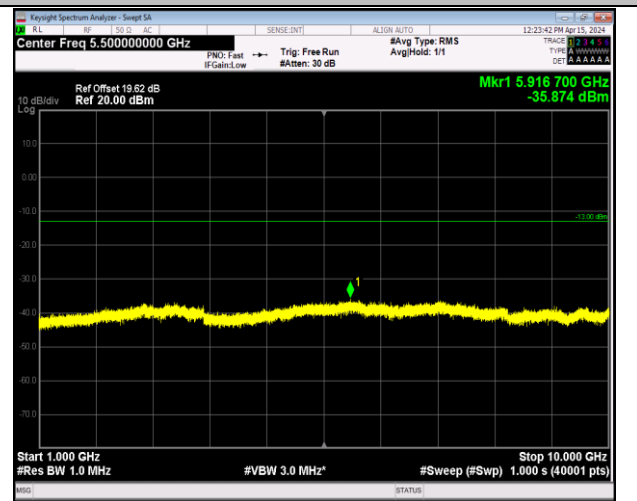

Band5_1.4MHz_QPSK_20525_1RB#0_1000~10000_1000~10000

Band5_1.4MHz_QPSK_20643_1RB#0_1000~10000_1000~10000