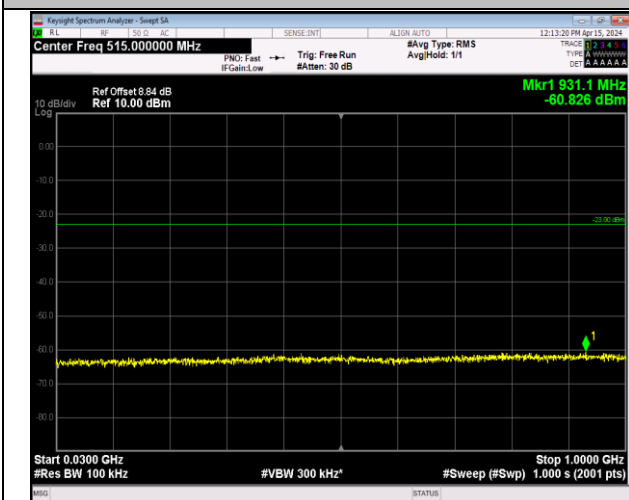

Band2_20MHz_QPSK_19100_1RB#0_1000~20000_1000
~20000

Band2_20MHz_16QAM_18700_1RB#0_30~1000_30~100
0

Band2_20MHz_16QAM_18700_1RB#0_1000~20000_100
0~20000

Band2_20MHz_16QAM_18900_1RB#0_30~1000_30~100
0

Band2_20MHz_16QAM_18900_1RB#0_1000~20000_100
0~20000