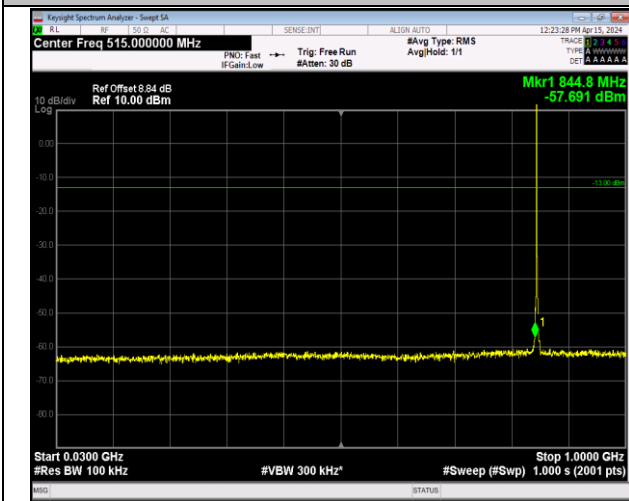

Band5_1.4MHz_QPSK_20525_1RB#0_30~1000_30~1000

Band5_1.4MHz_QPSK_20643_1RB#0_30~1000_30~1000