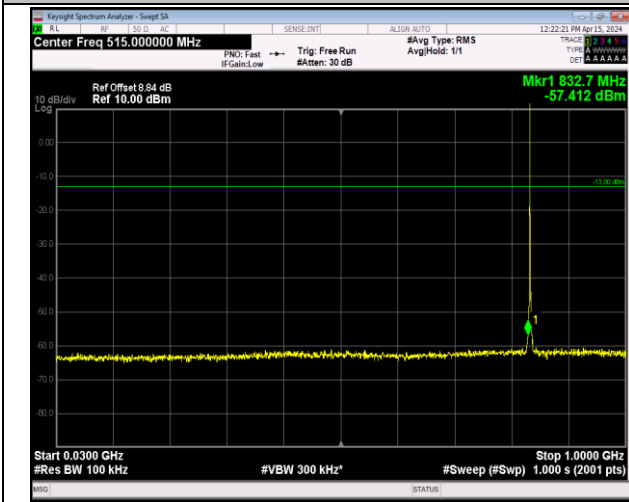

Band2_20MHz_64QAM_18900_1RB#0_1000~20000_100
0~20000

Band2_20MHz_64QAM_19100_1RB#0_30~1000_30~100
0

Band2_20MHz_64QAM_19100_1RB#0_1000~20000_100
0~20000

Band5_1.4MHz_QPSK_20407_1RB#0_30~1000_30~1000

Band5_1.4MHz_QPSK_20407_1RB#0_1000~10000_1000~10000