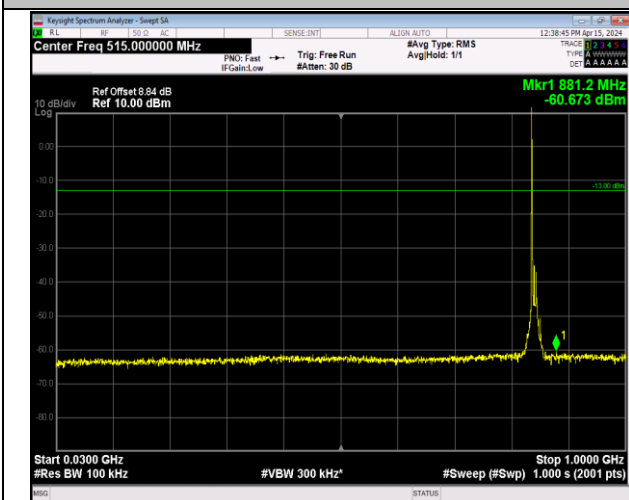

Band5_10MHz_16QAM_20525_1RB#0_30~1000_30~100
0

Band5_10MHz_16QAM_20600_1RB#0_30~1000_30~100
0