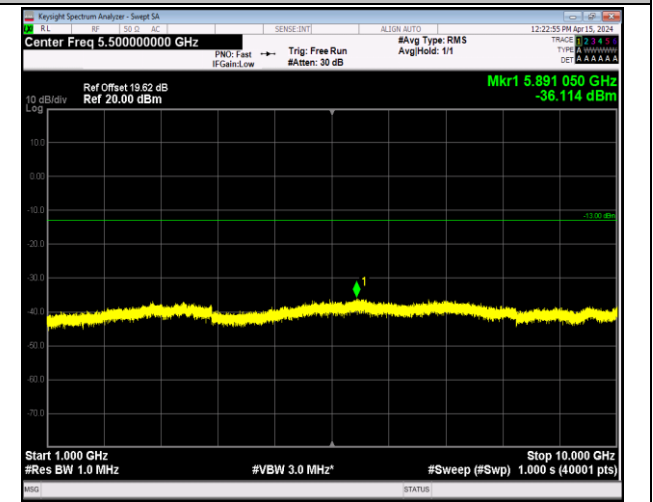

Band5_1.4MHz_16QAM_20407_1RB#0_1000~10000_100
0~10000

Band5_1.4MHz_16QAM_20525_1RB#0_1000~10000_100
0~10000