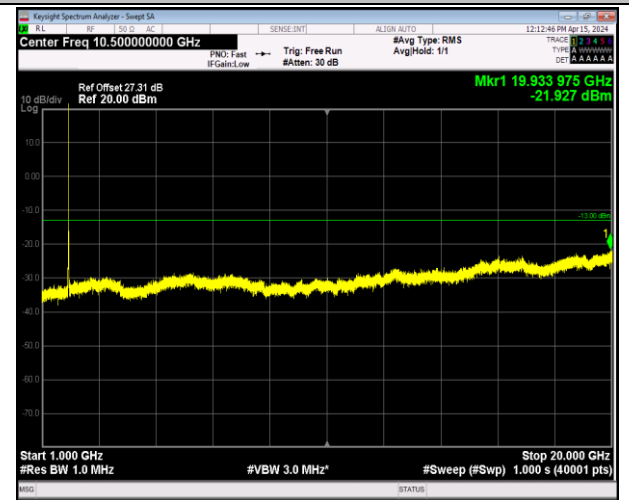

Band2_20MHz_16QAM_19100_1RB#0_30~1000_30~100
0

Band2_20MHz_16QAM_19100_1RB#0_1000~20000_100
0~20000

Band2_20MHz_64QAM_18700_1RB#0_30~1000_30~100
0

Band2_20MHz_64QAM_18700_1RB#0_1000~20000_100
0~20000

Band2_20MHz_64QAM_18900_1RB#0_30~1000_30~100
0