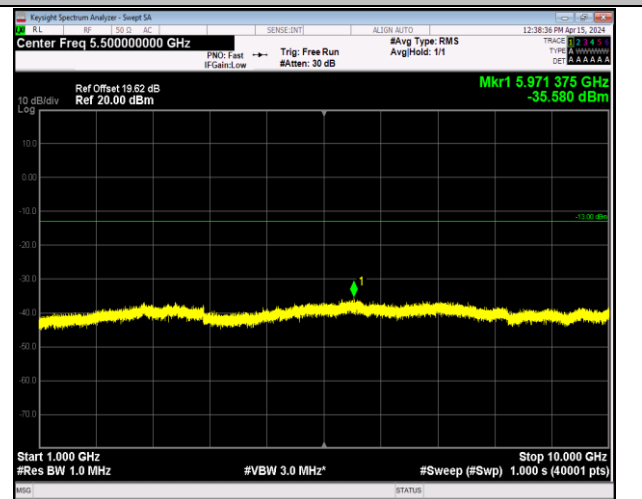

Band5_10MHz_QPSK_20525_1RB#0_1000~10000_1000~10000

Band5_10MHz_QPSK_20600_1RB#0_1000~10000_1000~10000