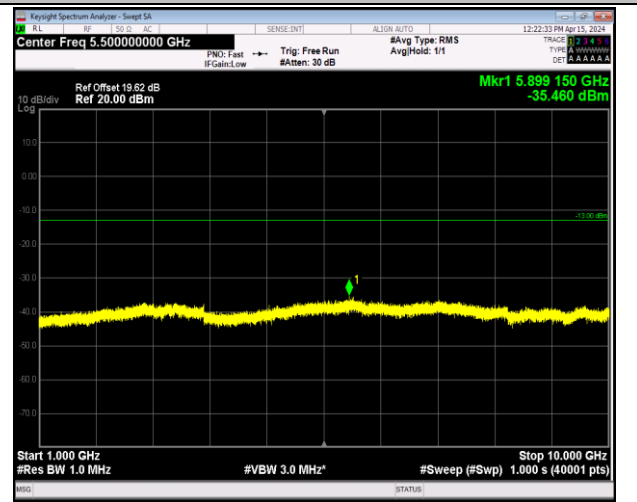

Band5_1.4MHz_QPSK_20407_1RB#0_1000~10000_1000~10000

Band5_1.4MHz_QPSK_20525_1RB#0_1000~10000_1000~10000