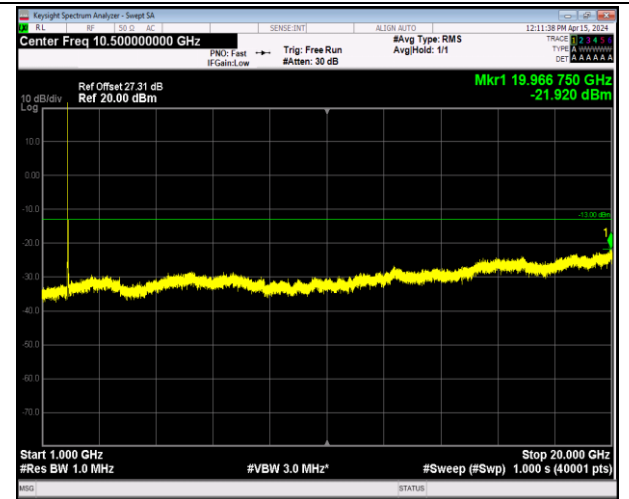

Band2_20MHz_16QAM_19100_1RB#0_1000~20000_100
0~20000

Band2_20MHz_64QAM_18700_1RB#0_1000~20000_100
0~20000