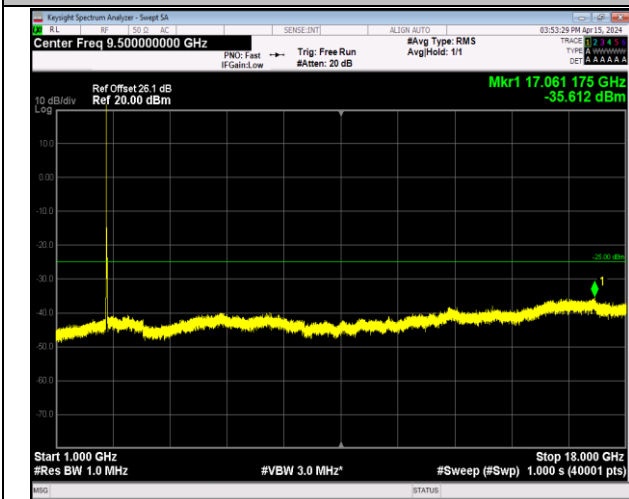

Band7_5MHz_64QAM_21425_1RB#0_30~1000_30~1000

Band7_5MHz_64QAM_21425_1RB#0_1000~18000_1000~18000

Band7_5MHz_64QAM_21425_1RB#0_18000~27000_18000~27000

Band7_20MHz_QPSK_20850_1RB#0_30~1000_30~1000

Band7_20MHz_QPSK_20850_1RB#0_1000~18000_1000~18000