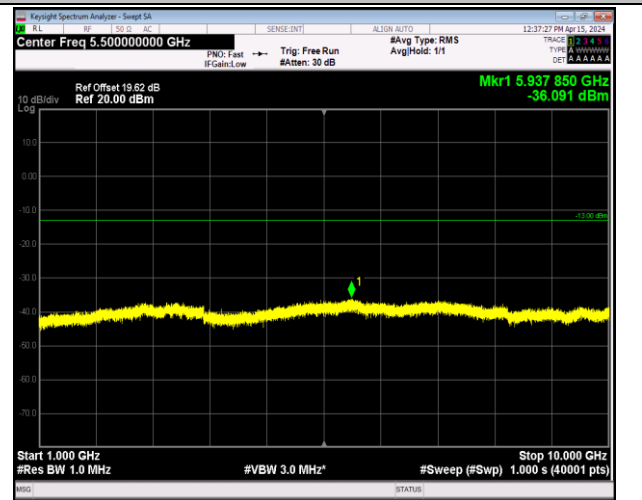

Band5_10MHz_QPSK_20450_1RB#0_1000~10000_1000~10000

Band5_10MHz_QPSK_20525_1RB#0_1000~10000_1000~10000