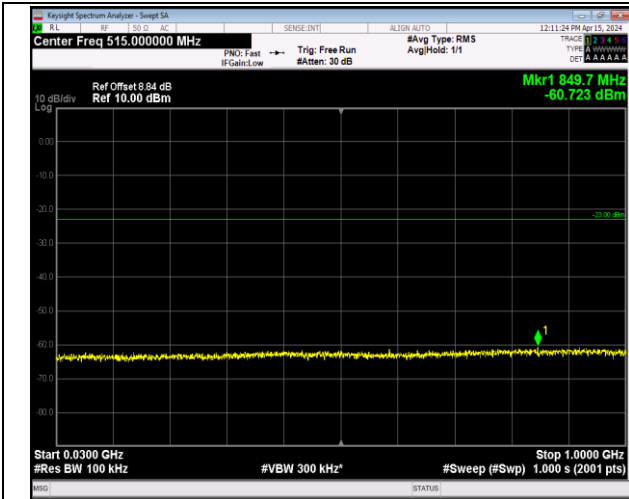

Band2_20MHz_16QAM_19100_1RB#0_30~1000_30~100
0

Band2_20MHz_64QAM_18700_1RB#0_30~1000_30~100
0