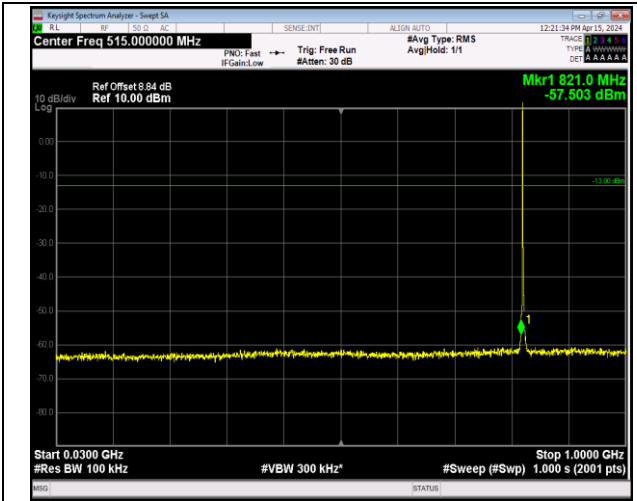

Band5_1.4MHz_QPSK_20525_1RB#0_30~1000_30~1000

Band5_1.4MHz_QPSK_20525_1RB#0_1000~10000_1000~10000

Band5_1.4MHz_QPSK_20643_1RB#0_30~1000_30~1000

Band5_1.4MHz_QPSK_20643_1RB#0_1000~10000_1000~10000

Band5_1.4MHz_16QAM_20407_1RB#0_30~1000_30~10
00