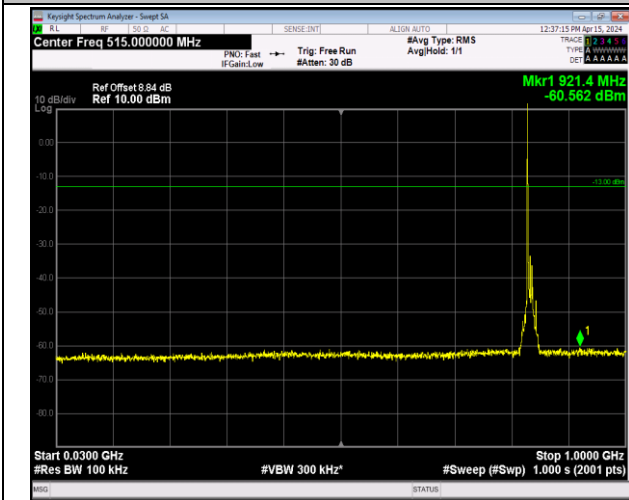

Band5_1.4MHz_64QAM_20525_1RB#0_1000~10000_100
0~10000

Band5_1.4MHz_64QAM_20643_1RB#0_30~1000_30~10
00

Band5_1.4MHz_64QAM_20643_1RB#0_1000~10000_100
0~10000

Band5_10MHz_QPSK_20450_1RB#0_30~1000_30~1000

Band5_10MHz_QPSK_20450_1RB#0_1000~10000_1000~10000