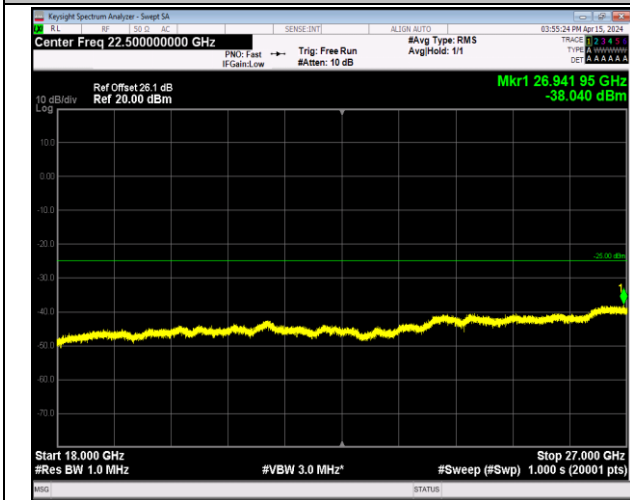

Band7_20MHz_QPSK_21100_1RB#0_30~1000_30~1000

Band7_20MHz_QPSK_21100_1RB#0_18000~27000_18000~27000