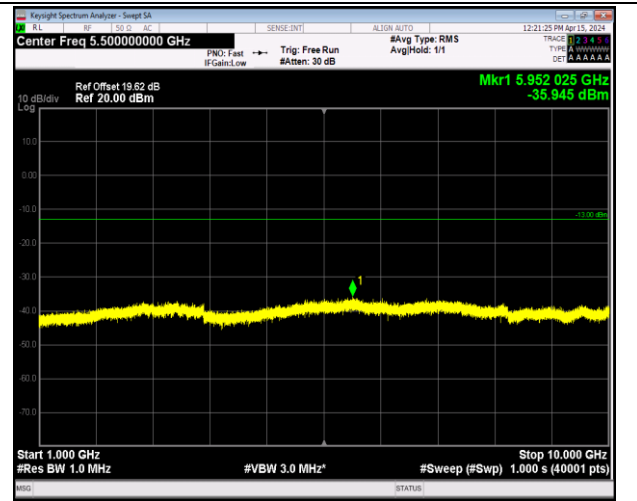

Band2_20MHz_64QAM_18900_1RB#0_1000~20000_100
0~20000

Band2_20MHz_64QAM_19100_1RB#0_30~1000_30~100
0

Band2_20MHz_64QAM_19100_1RB#0_1000~20000_100
0~20000

Band5_1.4MHz_QPSK_20407_1RB#0_30~1000_30~1000

Band5_1.4MHz_QPSK_20407_1RB#0_1000~10000_1000~10000