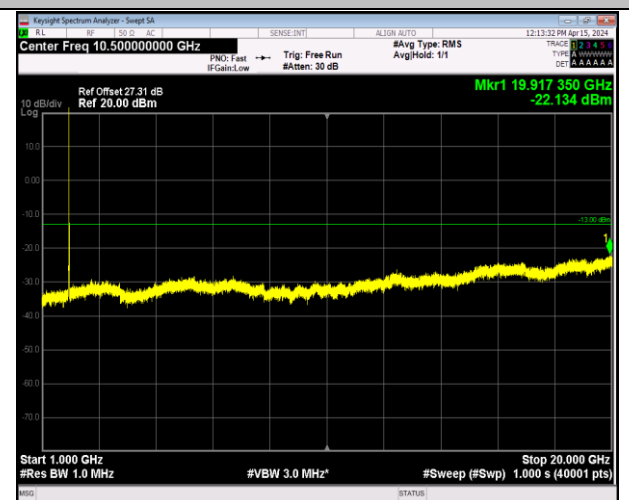

Band2_20MHz_16QAM_18900_1RB#0_1000~20000_100
0~20000

Band2_20MHz_16QAM_19100_1RB#0_1000~20000_100
0~20000