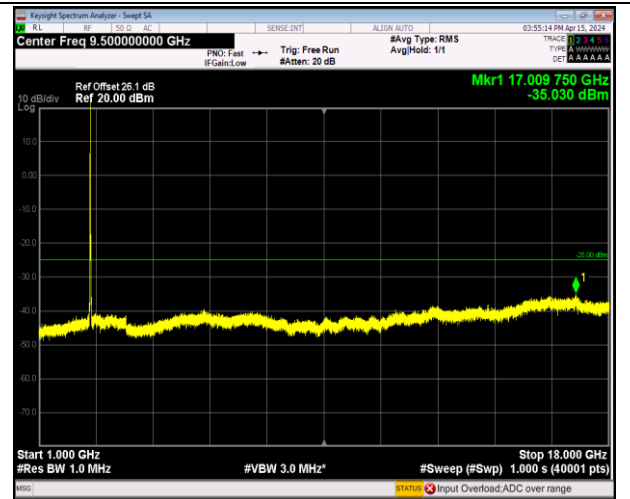

Band7_20MHz_QPSK_20850_1RB#0_18000~27000_18000~27000

Band7_20MHz_QPSK_21100_1RB#0_1000~18000_1000~18000