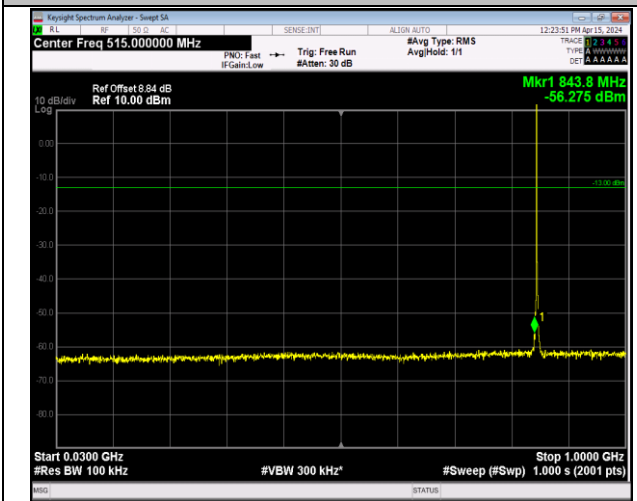

Band5_1.4MHz_16QAM_20525_1RB#0_30~1000_30~10
00

Band5_1.4MHz_16QAM_20643_1RB#0_30~1000_30~10
00