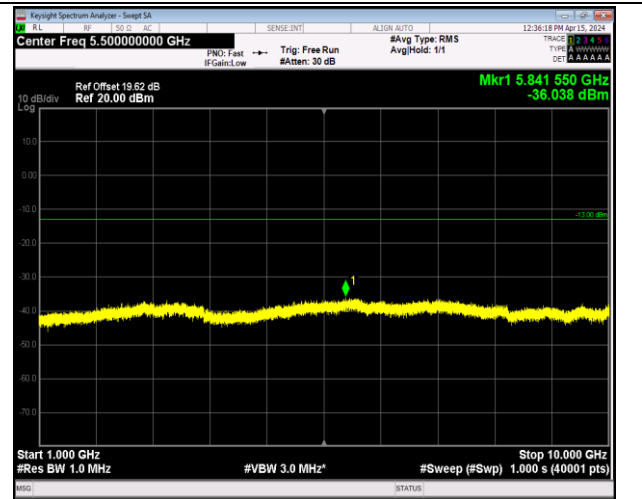

Band5_1.4MHz_64QAM_20525_1RB#0_1000~10000_100
0~10000

Band5_1.4MHz_64QAM_20643_1RB#0_30~1000_30~10
00

Band5_1.4MHz_64QAM_20643_1RB#0_1000~10000_100
0~10000

Band5_10MHz_QPSK_20450_1RB#0_30~1000_30~1000

Band5_10MHz_QPSK_20450_1RB#0_1000~10000_1000~10000