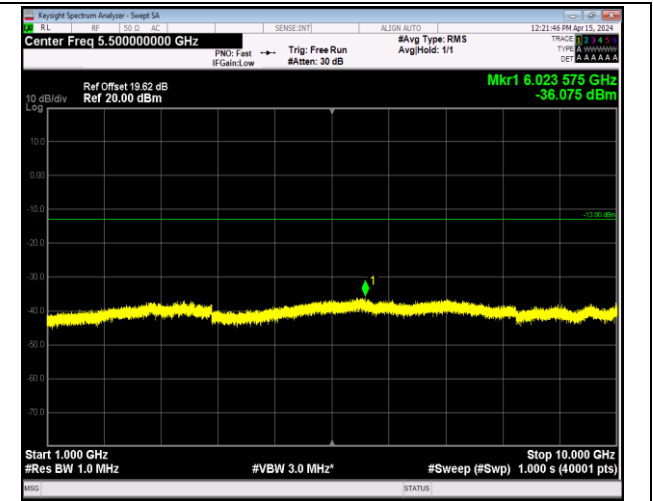

Band5_1.4MHz_QPSK_20525_1RB#0_30~1000_30~1000

Band5_1.4MHz_QPSK_20525_1RB#0_1000~10000_1000~10000

Band5_1.4MHz_QPSK_20643_1RB#0_30~1000_30~1000

Band5_1.4MHz_QPSK_20643_1RB#0_1000~10000_1000~10000

Band5_1.4MHz_16QAM_20407_1RB#0_30~1000_30~10
00