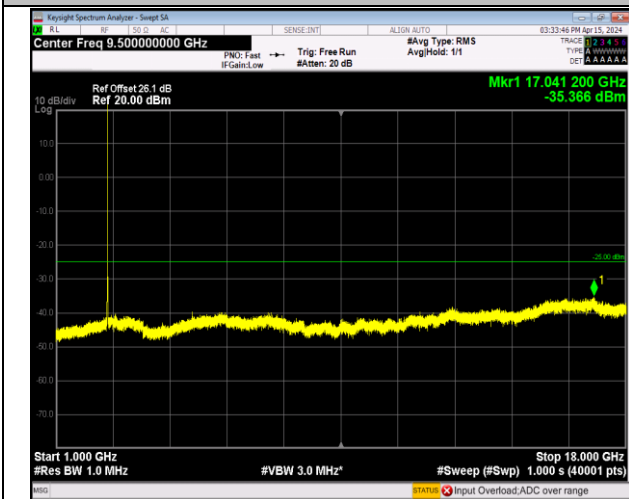

Band5_10MHz_64QAM_20600_1RB#0_1000~10000_100
0~10000

Band7_5MHz_QPSK_20775_1RB#0_30~1000_30~1000

Band7_5MHz_QPSK_20775_1RB#0_1000~18000_1000~18000

Band7_5MHz_QPSK_20775_1RB#0_18000~27000_18000~27000

Band7_5MHz_QPSK_21100_1RB#0_30~1000_30~1000