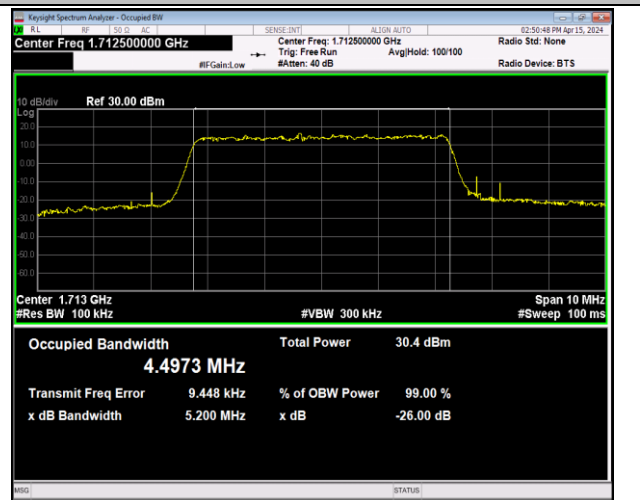

Band66-3MHz-64QAM-132657-15RB#0-PASS

Band66-5MHz-QPSK-131997-25RB#0-PASS

Band66-5MHz-QPSK-132322-25RB#0-PASS

Band66-5MHz-QPSK-132647-25RB#0-PASS

Band66-5MHz-16QAM-131997-25RB#0-PASS

Band66-5MHz-16QAM-132322-25RB#0-PASS