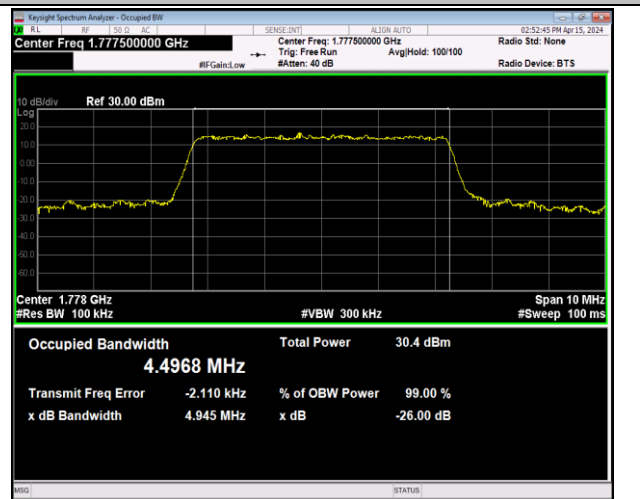

Band66-3MHz-64QAM-132657-15RB#0-PASS

Band66-5MHz-QPSK-131997-25RB#0-PASS

Band66-5MHz-QPSK-132322-25RB#0-PASS

Band66-5MHz-QPSK-132647-25RB#0-PASS

Band66-5MHz-16QAM-131997-25RB#0-PASS

Band66-5MHz-16QAM-132322-25RB#0-PASS