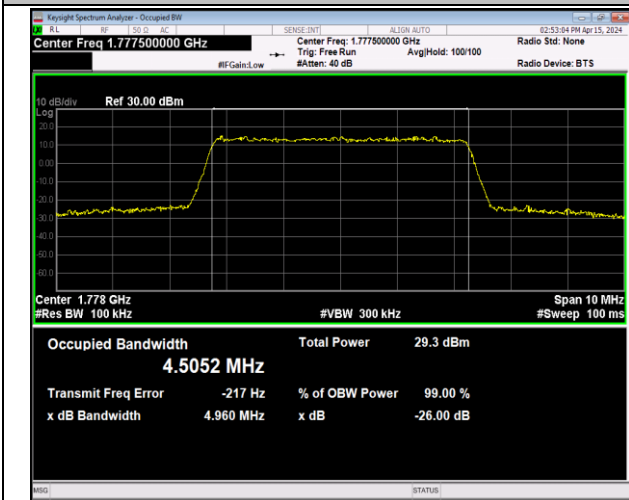

Band66-5MHz-64QAM-132647-25RB#0-PASS