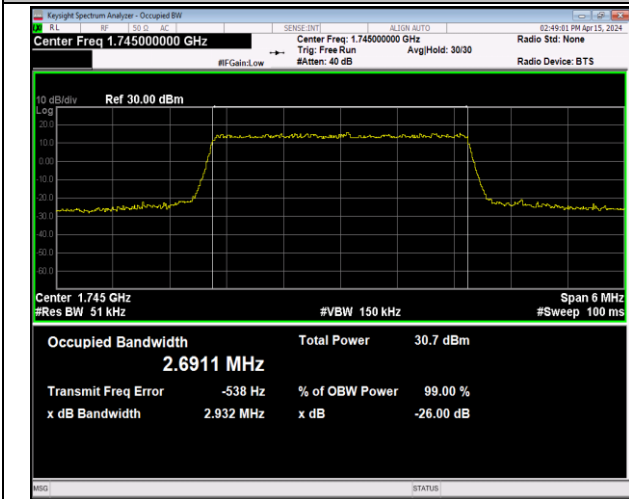

Band66-1.4MHz-16QAM-132665-6RB#0-PASS

Band66-1.4MHz-64QAM-131979-6RB#0-PASS

Band66-1.4MHz-64QAM-132322-6RB#0-PASS

Band66-1.4MHz-64QAM-132665-6RB#0-PASS

Band66-3MHz-QPSK-131987-15RB#0-PASS

Band66-3MHz-QPSK-132322-15RB#0-PASS