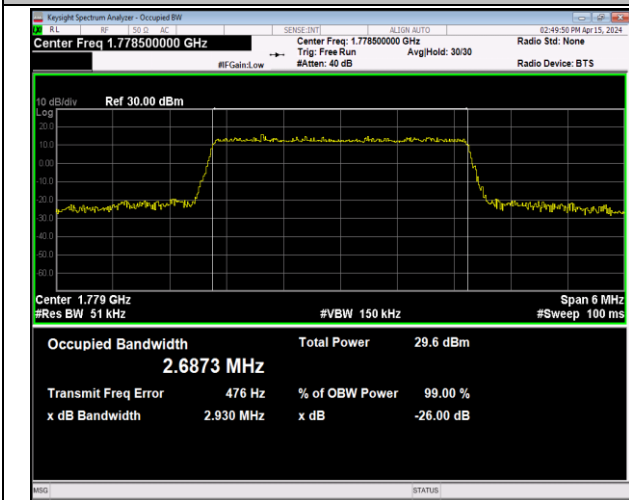

Band66-3MHz-16QAM-132657-15RB#0-PASS