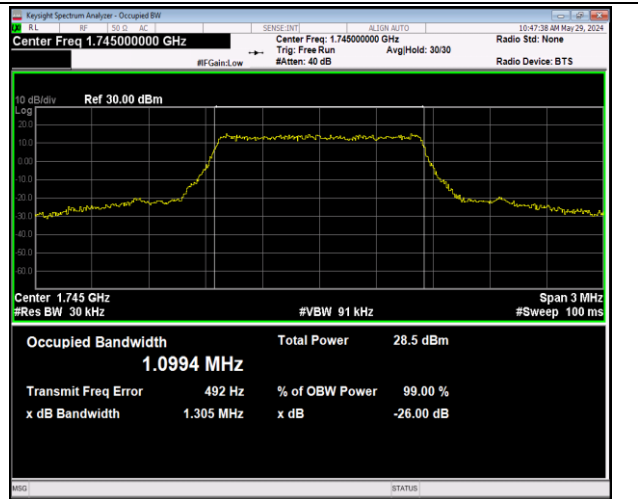

Band66-1.4MHz-64QAM-132322-6RB#0-PASS