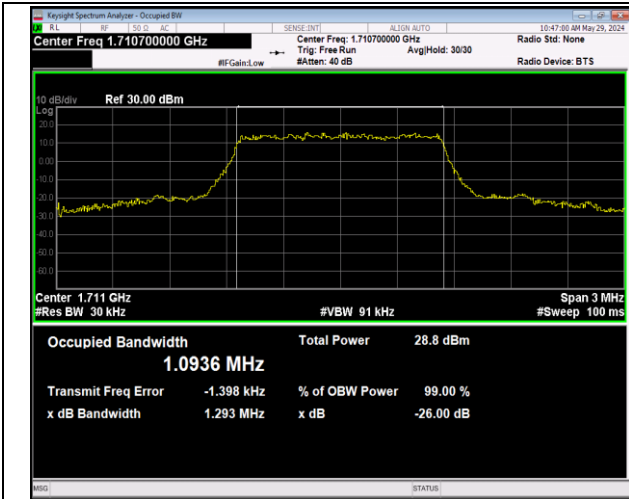

Band66-1.4MHz-64QAM-131979-6RB#0-PASS