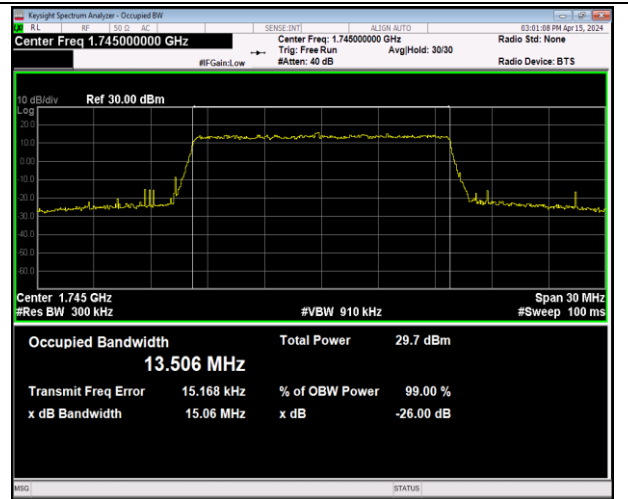

Band66-15MHz-64QAM-132322-75RB#0-PASS