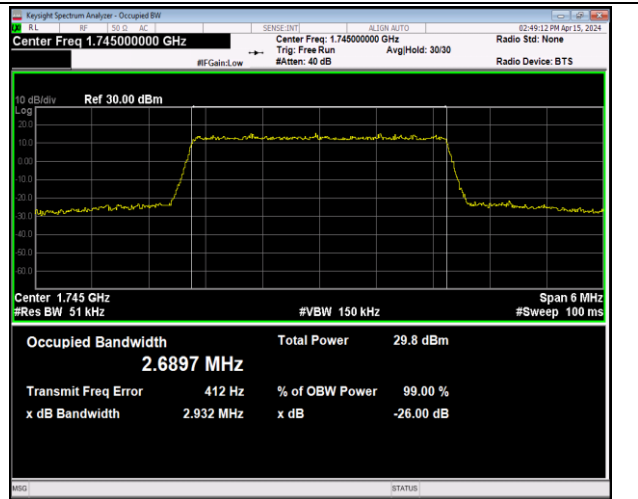

Band66-3MHz-16QAM-132322-15RB#0-PASS