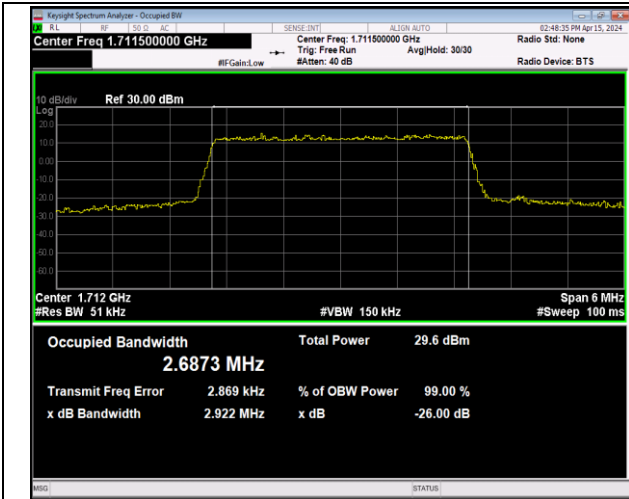

Band66-3MHz-16QAM-131987-15RB#0-PASS