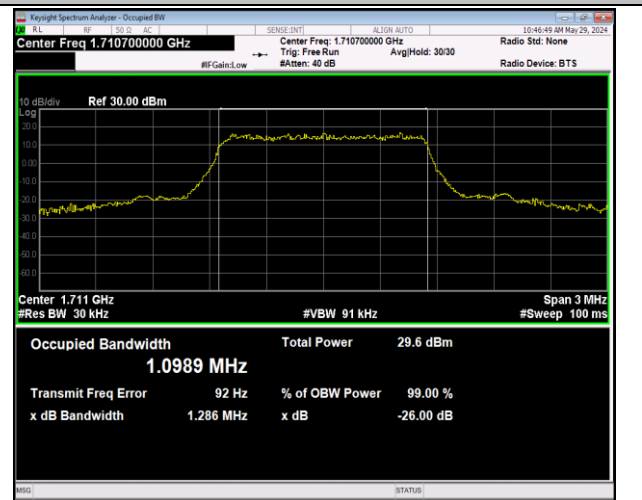

42(3450-3550)-20MHz-64QAM-42990-100RB#0-PASS

Band66-1.4MHz-QPSK-131979-6RB#0-PASS

Band66-1.4MHz-QPSK-132322-6RB#0-PASS

Band66-1.4MHz-QPSK-132665-6RB#0-PASS

Band66-1.4MHz-16QAM-131979-6RB#0-PASS

Band66-1.4MHz-16QAM-132322-6RB#0-PASS