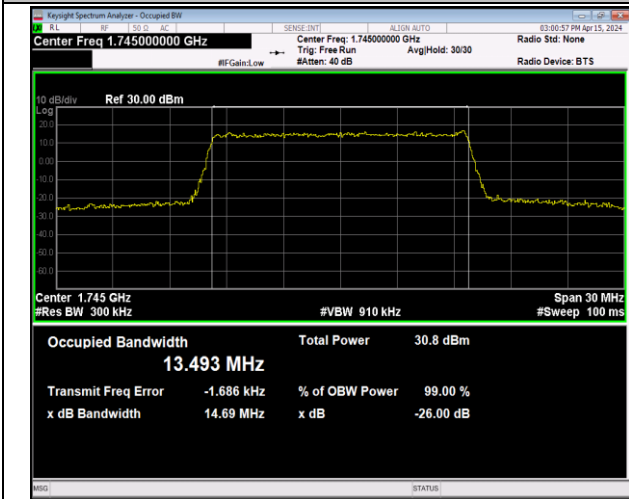

Band66-10MHz-64QAM-132622-50RB#0-PASS

Band66-15MHz-QPSK-132047-75RB#0-PASS

Band66-15MHz-QPSK-132322-75RB#0-PASS

Band66-15MHz-QPSK-132597-75RB#0-PASS

Band66-15MHz-16QAM-132047-75RB#0-PASS

Band66-15MHz-16QAM-132322-75RB#0-PASS