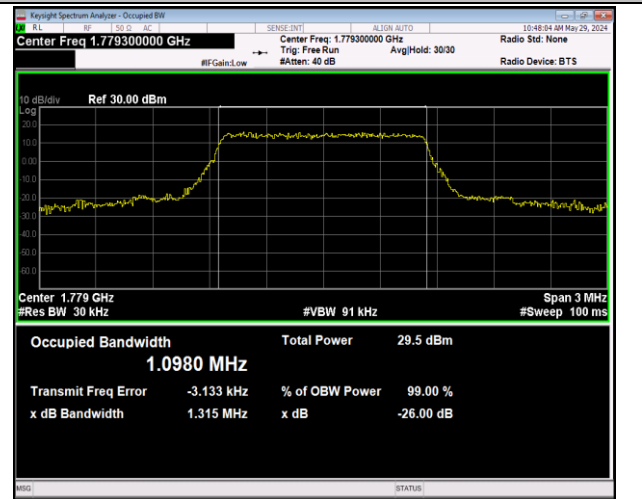

42(3450-3550)-20MHz-64QAM-42990-100RB#0-PASS

Band66-1.4MHz-QPSK-131979-6RB#0-PASS

Band66-1.4MHz-QPSK-132322-6RB#0-PASS

Band66-1.4MHz-QPSK-132665-6RB#0-PASS

Band66-1.4MHz-16QAM-131979-6RB#0-PASS

Band66-1.4MHz-16QAM-132322-6RB#0-PASS