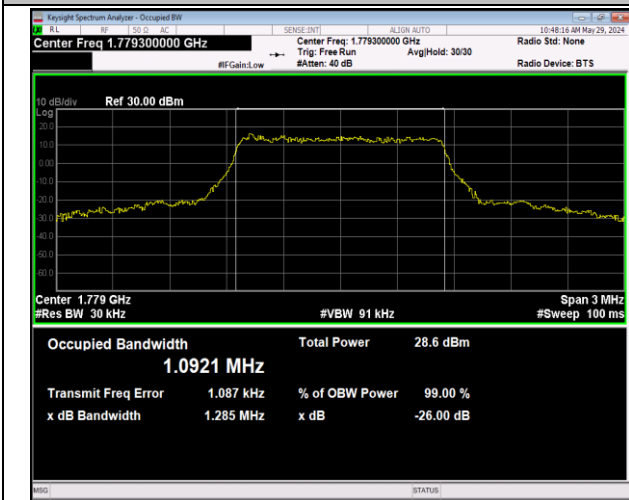

Band66-1.4MHz-64QAM-132665-6RB#0-PASS