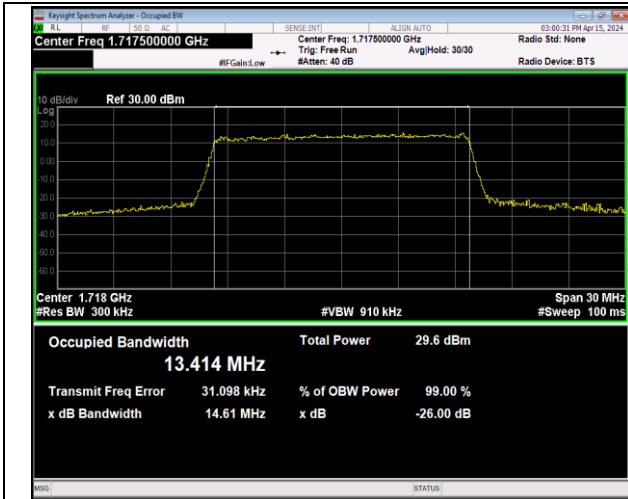

Band66-15MHz-64QAM-132047-75RB#0-PASS