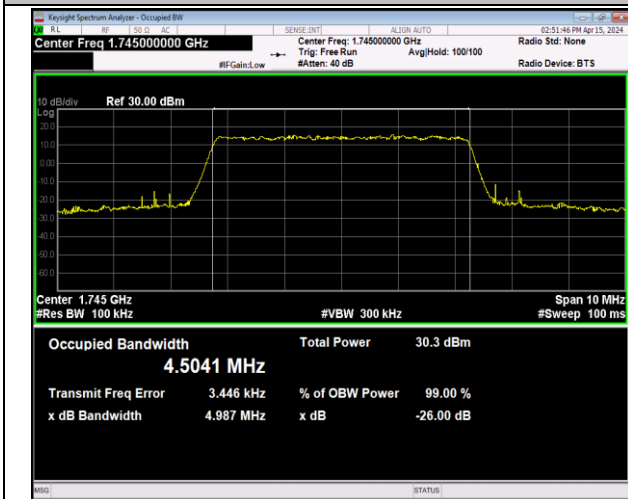

Band66-3MHz-64QAM-132657-15RB#0-PASS

Band66-5MHz-QPSK-131997-25RB#0-PASS

Band66-5MHz-QPSK-132322-25RB#0-PASS

Band66-5MHz-QPSK-132647-25RB#0-PASS

Band66-5MHz-16QAM-131997-25RB#0-PASS

Band66-5MHz-16QAM-132322-25RB#0-PASS