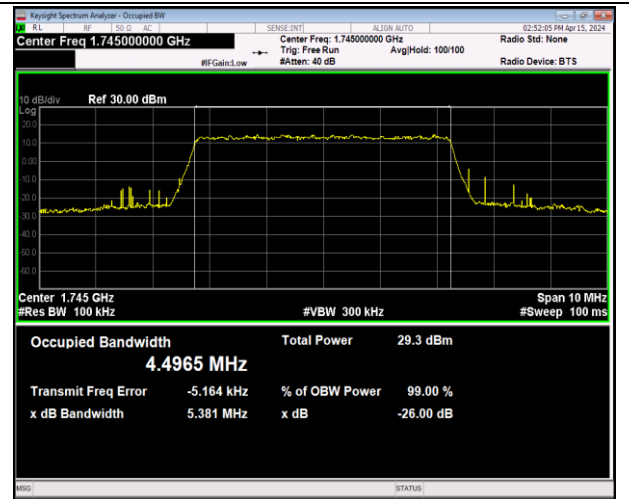

Band66-5MHz-64QAM-132322-25RB#0-PASS