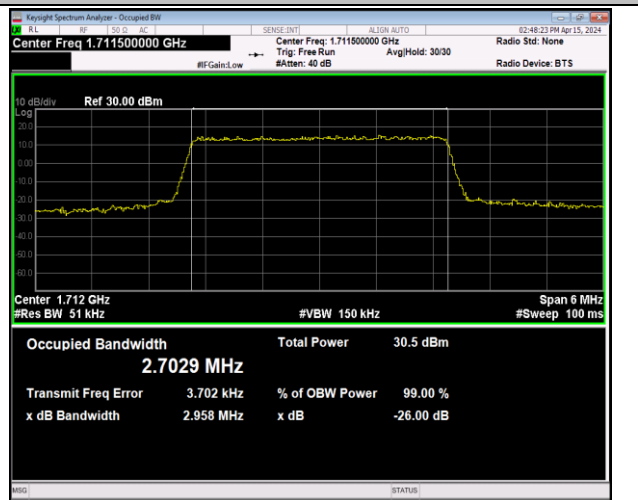

Band66-1.4MHz-16QAM-132665-6RB#0-PASS

Band66-1.4MHz-64QAM-131979-6RB#0-PASS

Band66-1.4MHz-64QAM-132322-6RB#0-PASS

Band66-1.4MHz-64QAM-132665-6RB#0-PASS

Band66-3MHz-QPSK-131987-15RB#0-PASS

Band66-3MHz-QPSK-132322-15RB#0-PASS