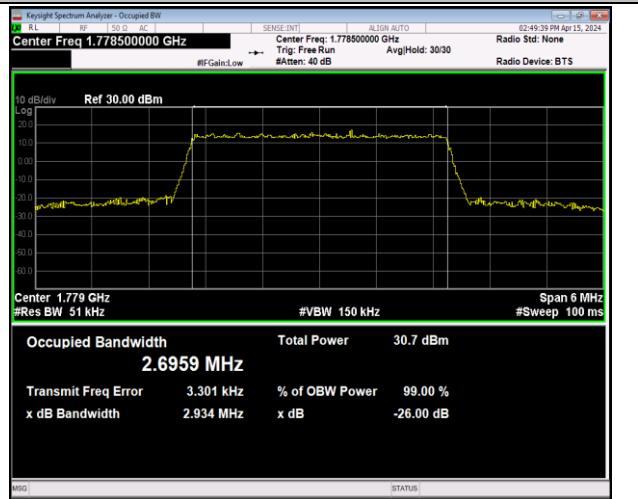

Band66-1.4MHz-16QAM-132665-6RB#0-PASS

Band66-1.4MHz-64QAM-131979-6RB#0-PASS

Band66-1.4MHz-64QAM-132322-6RB#0-PASS

Band66-1.4MHz-64QAM-132665-6RB#0-PASS

Band66-3MHz-QPSK-131987-15RB#0-PASS

Band66-3MHz-QPSK-132322-15RB#0-PASS