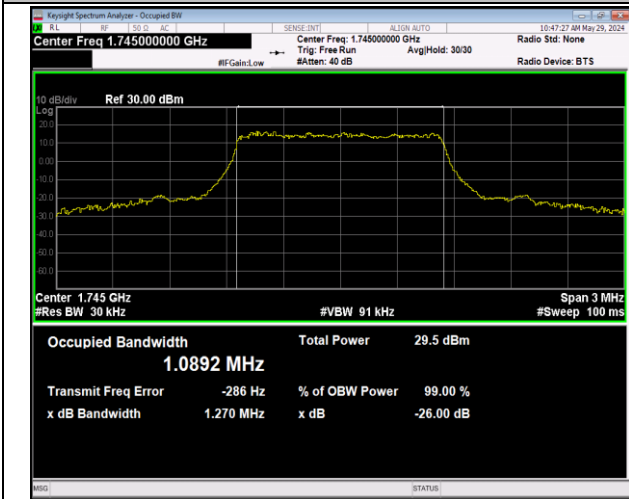

42(3450-3550)-20MHz-64QAM-42990-100RB#0-PASS

Band66-1.4MHz-QPSK-131979-6RB#0-PASS

Band66-1.4MHz-QPSK-132322-6RB#0-PASS

Band66-1.4MHz-QPSK-132665-6RB#0-PASS

Band66-1.4MHz-16QAM-131979-6RB#0-PASS

Band66-1.4MHz-16QAM-132322-6RB#0-PASS