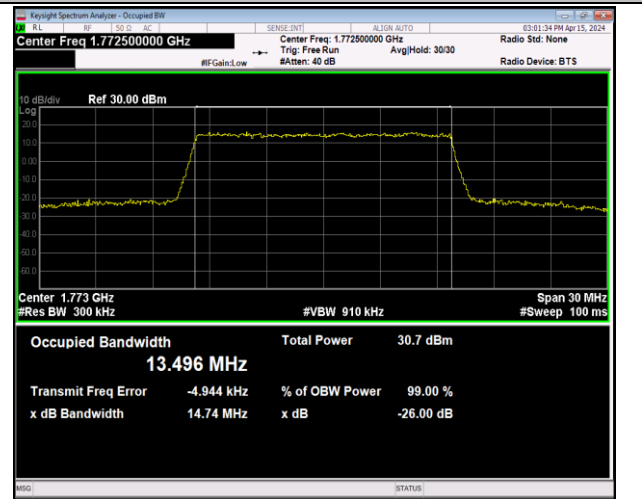

Band66-10MHz-64QAM-132622-50RB#0-PASS

Band66-15MHz-QPSK-132047-75RB#0-PASS

Band66-15MHz-QPSK-132322-75RB#0-PASS

Band66-15MHz-QPSK-132597-75RB#0-PASS

Band66-15MHz-16QAM-132047-75RB#0-PASS

Band66-15MHz-16QAM-132322-75RB#0-PASS