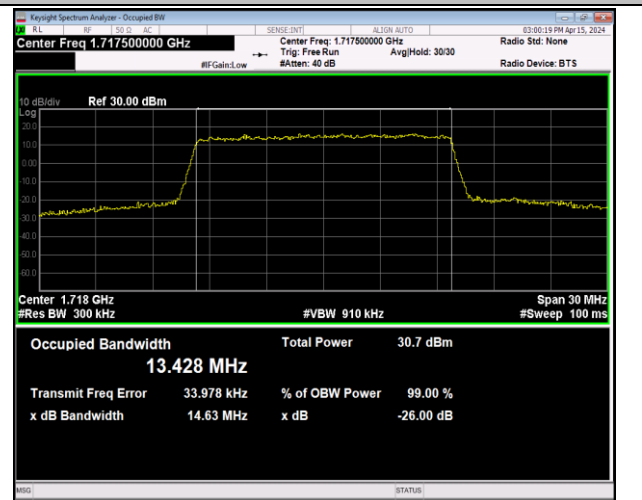

Band66-10MHz-64QAM-132622-50RB#0-PASS

Band66-15MHz-QPSK-132047-75RB#0-PASS

Band66-15MHz-QPSK-132322-75RB#0-PASS

Band66-15MHz-QPSK-132597-75RB#0-PASS

Band66-15MHz-16QAM-132047-75RB#0-PASS

Band66-15MHz-16QAM-132322-75RB#0-PASS