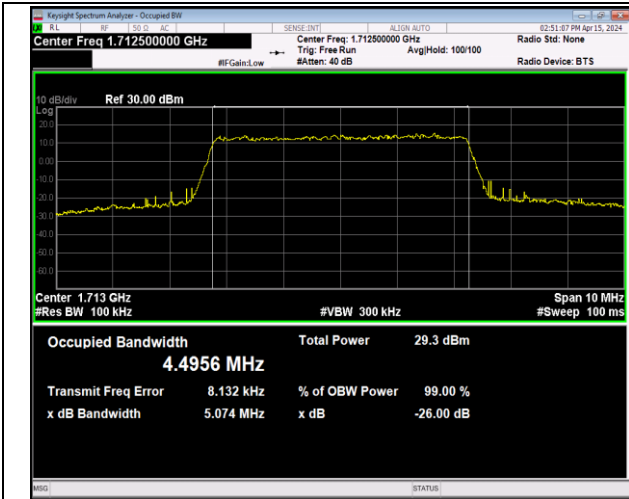

Band66-5MHz-64QAM-131997-25RB#0-PASS