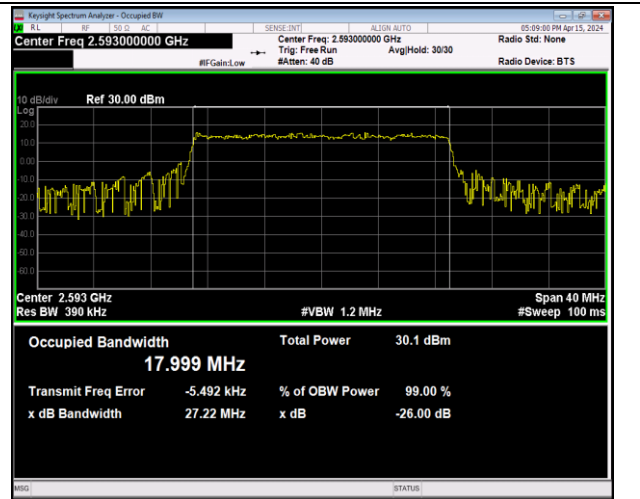

Band41-20MHz-QPSK-41490-100RB#0-PASS

Band41-20MHz-16QAM-40620-100RB#0-PASS