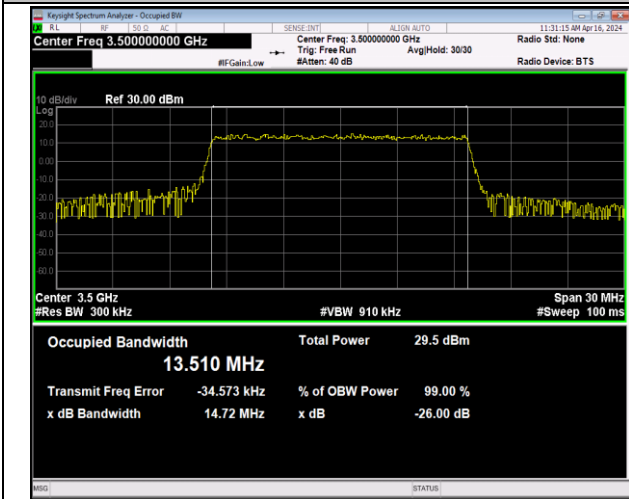

42(3450-3550)-15MHz-QPSK-43015-75RB#0-PASS

42(3450-3550)-15MHz-16QAM-42590-75RB#0-PASS