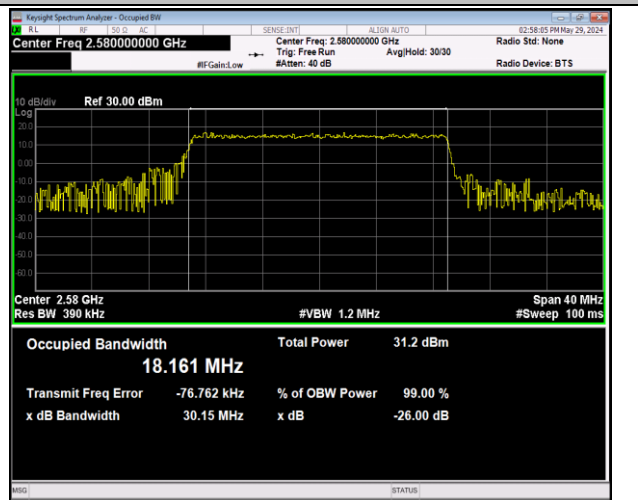

Band38-15MHz-64QAM-37825-75RB#0-PASS

Band38-15MHz-64QAM-38000-75RB#0-PASS

Band38-15MHz-64QAM-38175-75RB#0-PASS

Band38-20MHz-QPSK-37850-100RB#0-PASS

Band38-20MHz-QPSK-38000-100RB#0-PASS

Band38-20MHz-QPSK-38150-100RB#0-PASS