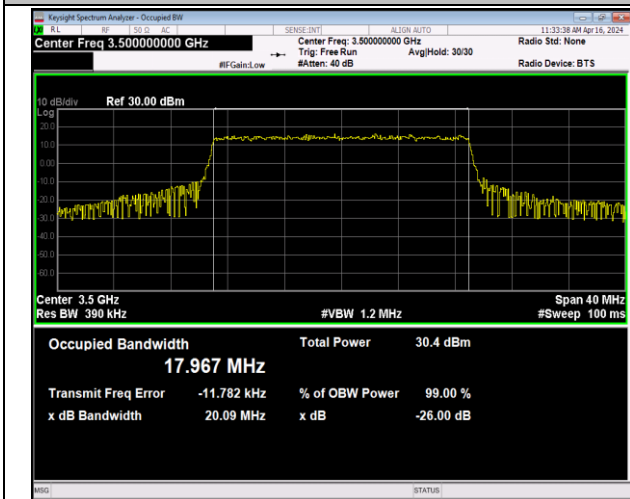

42(3450-3550)-15MHz-64QAM-43015-75RB#0-PASS

42(3450-3550)-20MHz-QPSK-42590-100RB#0-PASS