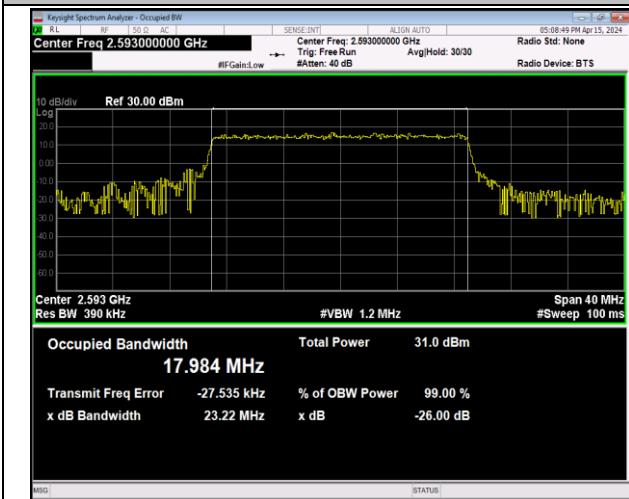

Band41-15MHz-64QAM-39725-75RB#0-PASS

Band41-15MHz-64QAM-40620-75RB#0-PASS

Band41-15MHz-64QAM-41515-75RB#0-PASS

Band41-20MHz-QPSK-39750-100RB#0-PASS

Band41-20MHz-QPSK-40620-100RB#0-PASS

Band41-20MHz-QPSK-41490-100RB#0-PASS