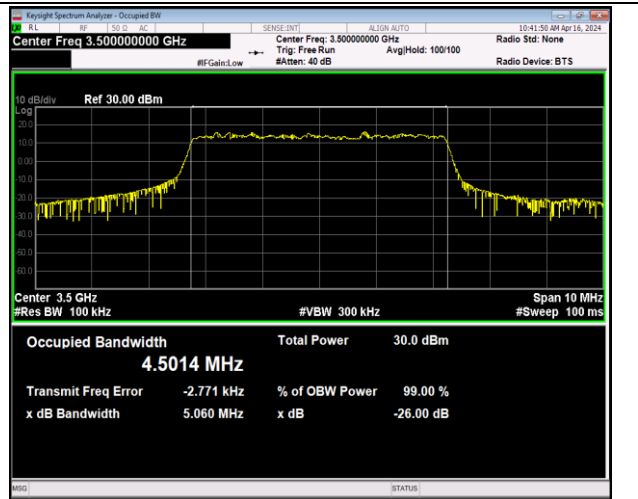

Band41-20MHz-64QAM-41490-100RB#0-PASS

42(3450-3550)-5MHz-QPSK-42590-25RB#0-PASS