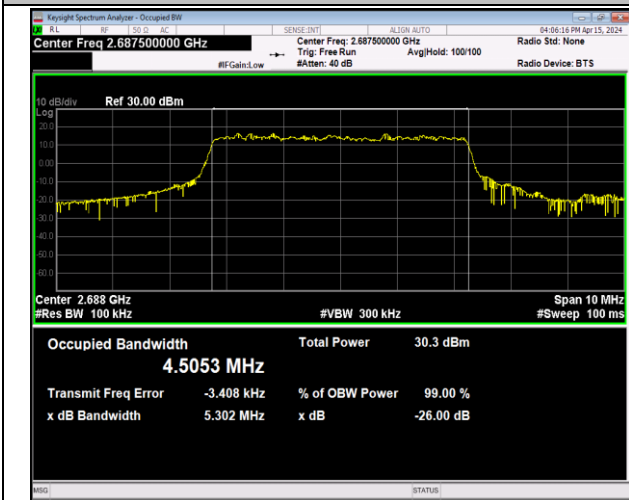

Band41-5MHz-QPSK-39675-25RB#0-PASS

Band41-5MHz-QPSK-41565-25RB#0-PASS