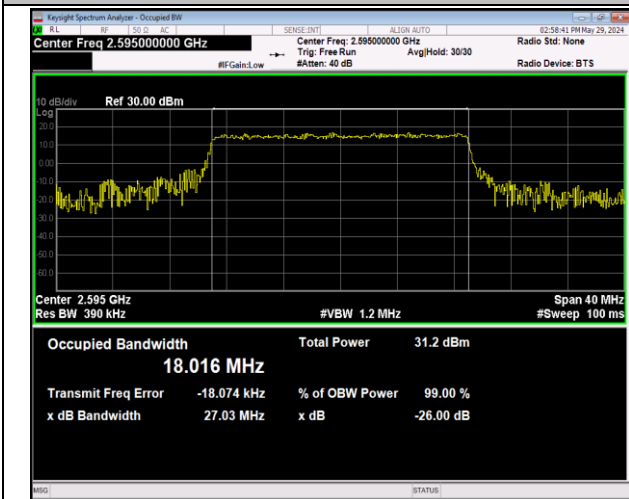

Band38-15MHz-64QAM-37825-75RB#0-PASS

Band38-15MHz-64QAM-38000-75RB#0-PASS

Band38-15MHz-64QAM-38175-75RB#0-PASS

Band38-20MHz-QPSK-37850-100RB#0-PASS

Band38-20MHz-QPSK-38000-100RB#0-PASS

Band38-20MHz-QPSK-38150-100RB#0-PASS