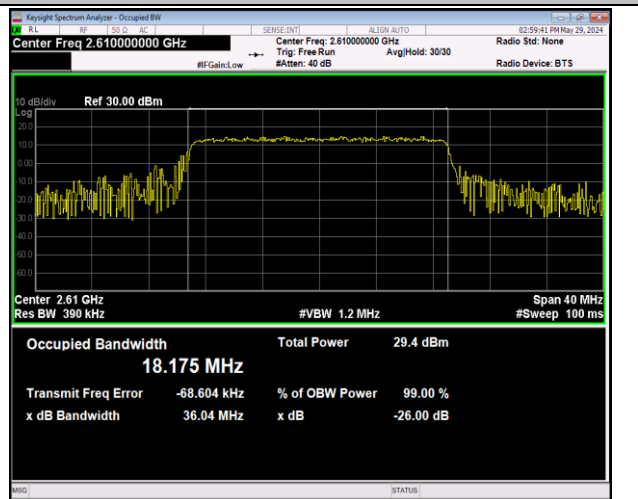

Band38-20MHz-16QAM-37850-100RB#0-PASS

Band38-20MHz-16QAM-38000-100RB#0-PASS

Band38-20MHz-16QAM-38150-100RB#0-PASS

Band38-20MHz-64QAM-37850-100RB#0-PASS

Band38-20MHz-64QAM-38000-100RB#0-PASS

Band38-20MHz-64QAM-38150-100RB#0-PASS