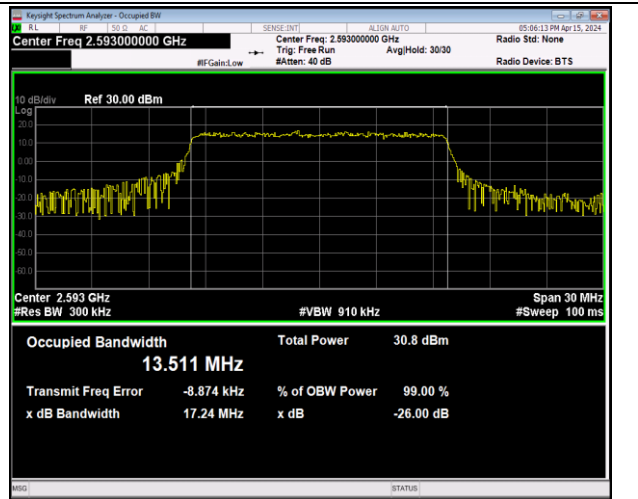

Band41-10MHz-64QAM-41540-50RB#0-PASS

Band41-15MHz-QPSK-40620-75RB#0-PASS