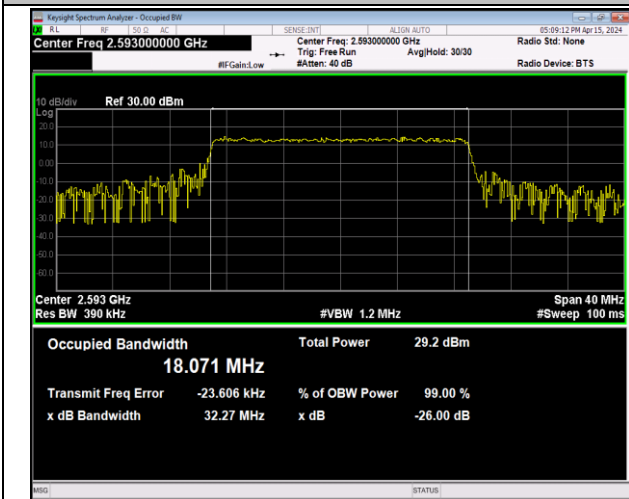

Band41-20MHz-16QAM-39750-100RB#0-PASS

Band41-20MHz-16QAM-40620-100RB#0-PASS

Band41-20MHz-16QAM-41490-100RB#0-PASS

Band41-20MHz-64QAM-39750-100RB#0-PASS

Band41-20MHz-64QAM-40620-100RB#0-PASS

Band41-20MHz-64QAM-41490-100RB#0-PASS