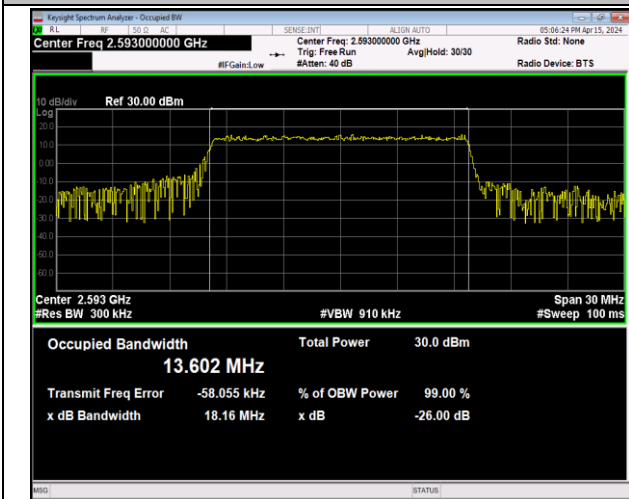

Band41-15MHz-QPSK-39725-75RB#0-PASS

Band41-15MHz-QPSK-40620-75RB#0-PASS

Band41-15MHz-QPSK-41515-75RB#0-PASS

Band41-15MHz-16QAM-39725-75RB#0-PASS

Band41-15MHz-16QAM-40620-75RB#0-PASS

Band41-15MHz-16QAM-41515-75RB#0-PASS