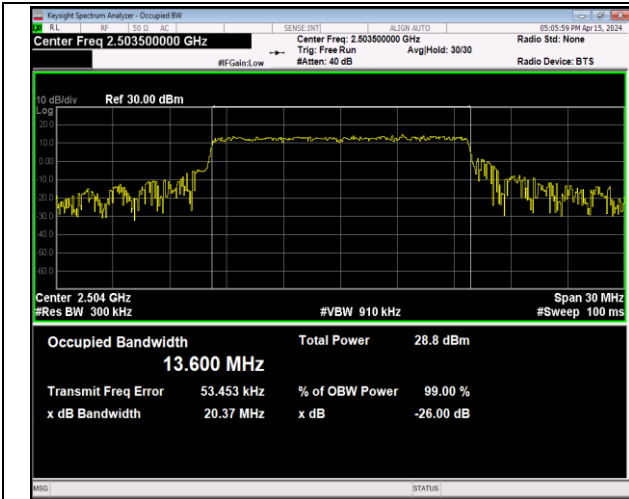

Band41-15MHz-QPSK-39725-75RB#0-PASS

Band41-15MHz-QPSK-40620-75RB#0-PASS

Band41-15MHz-QPSK-41515-75RB#0-PASS

Band41-15MHz-16QAM-39725-75RB#0-PASS

Band41-15MHz-16QAM-40620-75RB#0-PASS

Band41-15MHz-16QAM-41515-75RB#0-PASS