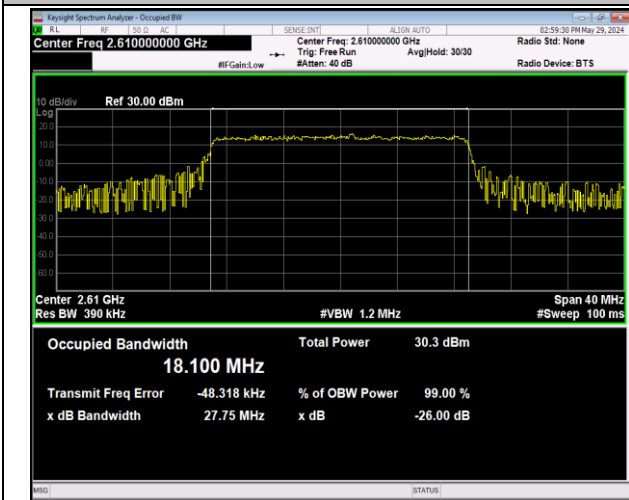

Band38-20MHz-16QAM-37850-100RB#0-PASS

Band38-20MHz-16QAM-38150-100RB#0-PASS