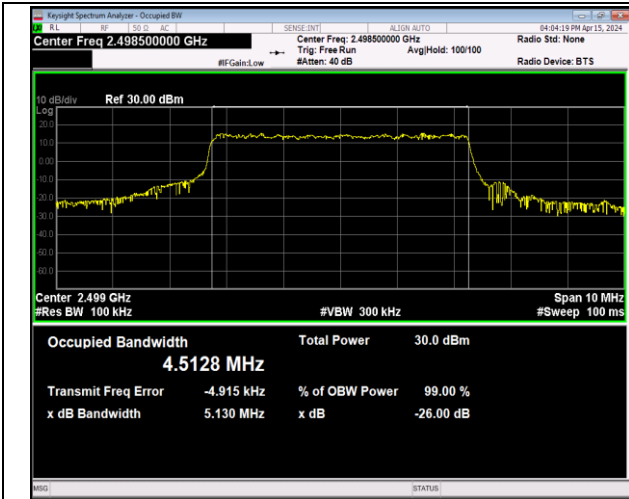

Band38-20MHz-16QAM-37850-100RB#0-PASS

Band38-20MHz-16QAM-38000-100RB#0-PASS

Band38-20MHz-16QAM-38150-100RB#0-PASS

Band38-20MHz-64QAM-37850-100RB#0-PASS

Band38-20MHz-64QAM-38000-100RB#0-PASS

Band38-20MHz-64QAM-38150-100RB#0-PASS