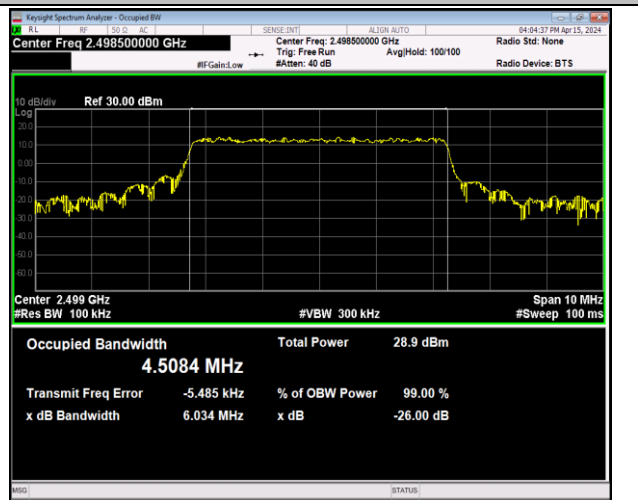

Band41-5MHz-QPSK-40620-25RB#0-PASS

Band41-5MHz-16QAM-39675-25RB#0-PASS