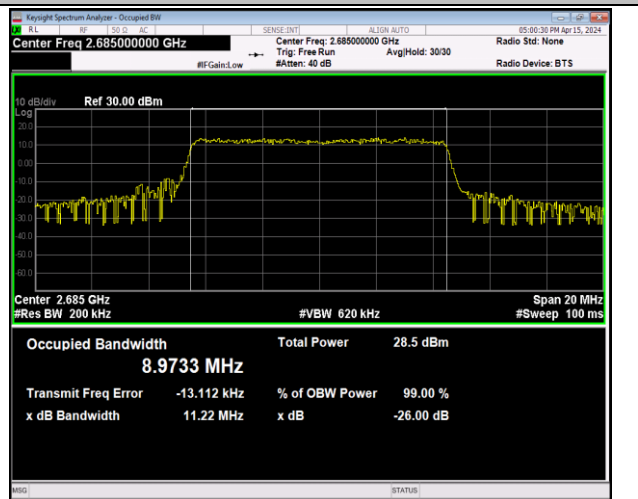

Band41-10MHz-16QAM-39700-50RB#0-PASS

Band41-10MHz-16QAM-40620-50RB#0-PASS

Band41-10MHz-16QAM-41540-50RB#0-PASS

Band41-10MHz-64QAM-39700-50RB#0-PASS

Band41-10MHz-64QAM-40620-50RB#0-PASS

Band41-10MHz-64QAM-41540-50RB#0-PASS