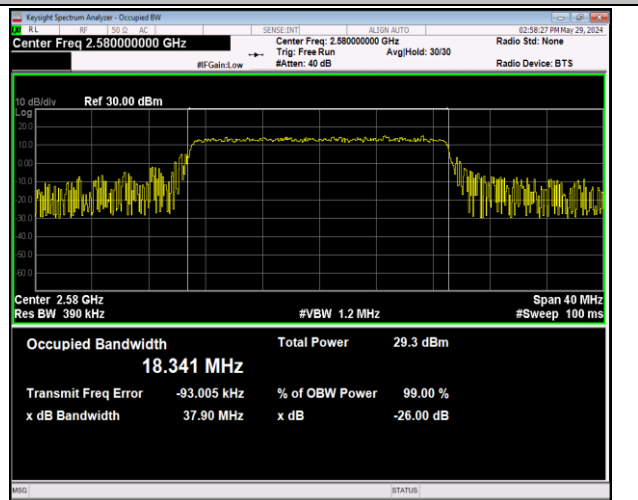

Band38-20MHz-16QAM-38000-100RB#0-PASS

Band38-20MHz-64QAM-37850-100RB#0-PASS