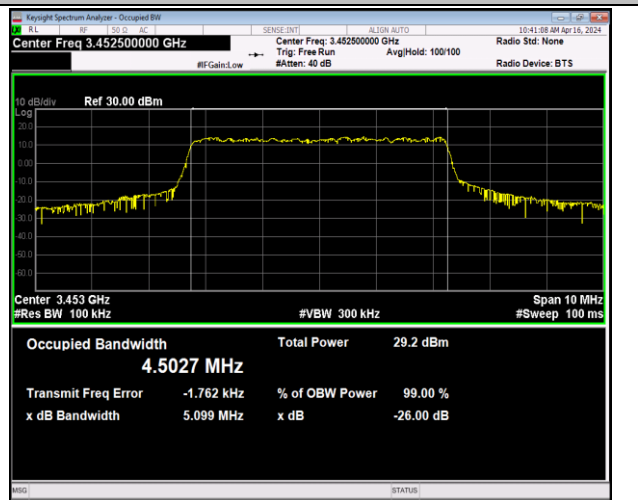

42(3450-3550)-5MHz-QPSK-42590-25RB#0-PASS

42(3450-3550)-5MHz-16QAM-42115-25RB#0-PASS