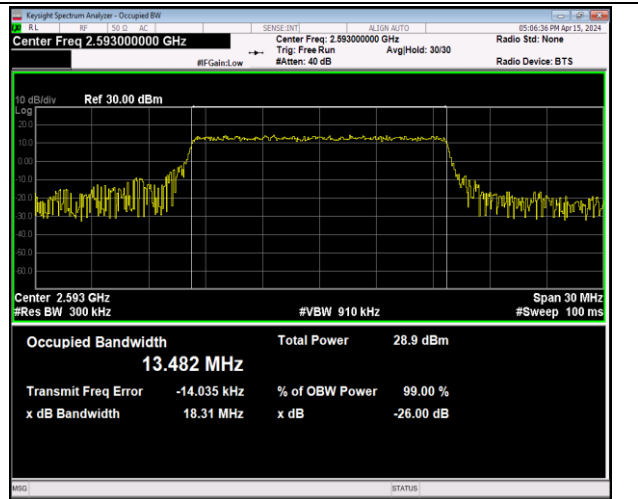

Band41-15MHz-16QAM-41515-75RB#0-PASS

Band41-15MHz-64QAM-40620-75RB#0-PASS