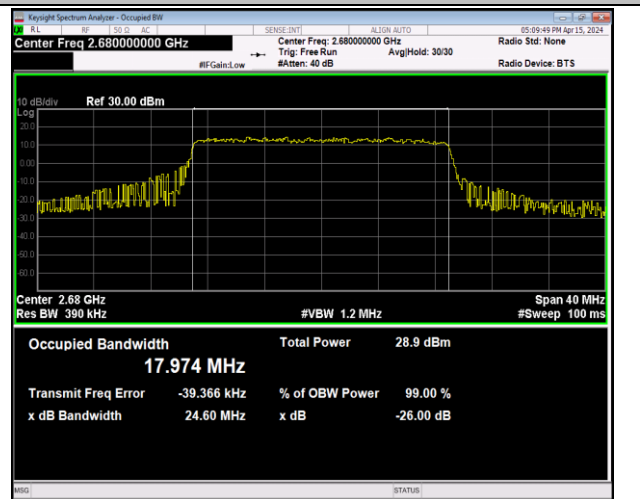

Band41-20MHz-16QAM-39750-100RB#0-PASS

Band41-20MHz-16QAM-40620-100RB#0-PASS

Band41-20MHz-16QAM-41490-100RB#0-PASS

Band41-20MHz-64QAM-39750-100RB#0-PASS

Band41-20MHz-64QAM-40620-100RB#0-PASS

Band41-20MHz-64QAM-41490-100RB#0-PASS