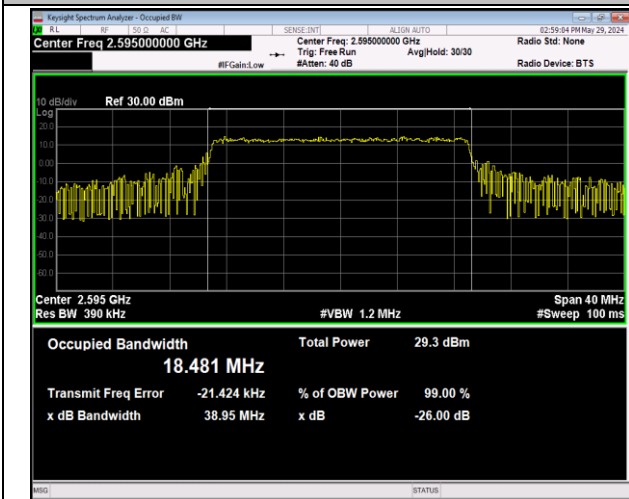

Band38-20MHz-16QAM-37850-100RB#0-PASS

Band38-20MHz-16QAM-38000-100RB#0-PASS

Band38-20MHz-16QAM-38150-100RB#0-PASS

Band38-20MHz-64QAM-37850-100RB#0-PASS

Band38-20MHz-64QAM-38000-100RB#0-PASS

Band38-20MHz-64QAM-38150-100RB#0-PASS