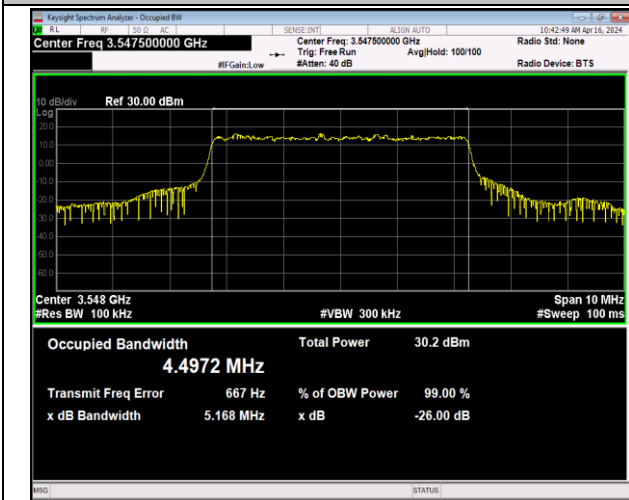

42(3450-3550)-5MHz-QPSK-42115-25RB#0-PASS

42(3450-3550)-5MHz-QPSK-43065-25RB#0-PASS