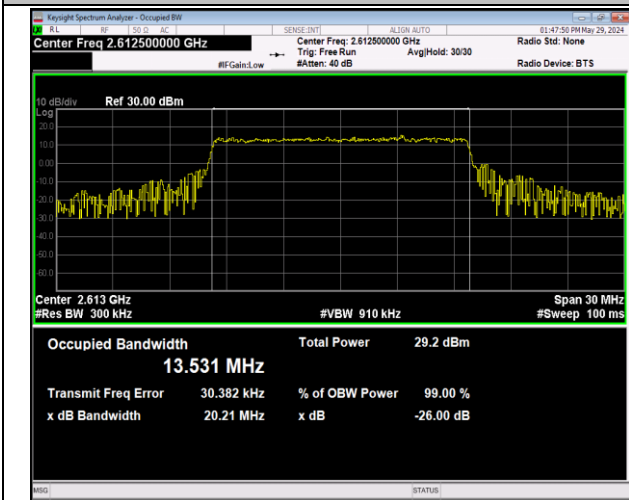

Band38-15MHz-64QAM-37825-75RB#0-PASS

Band38-15MHz-64QAM-38000-75RB#0-PASS

Band38-15MHz-64QAM-38175-75RB#0-PASS

Band38-20MHz-QPSK-37850-100RB#0-PASS

Band38-20MHz-QPSK-38000-100RB#0-PASS

Band38-20MHz-QPSK-38150-100RB#0-PASS