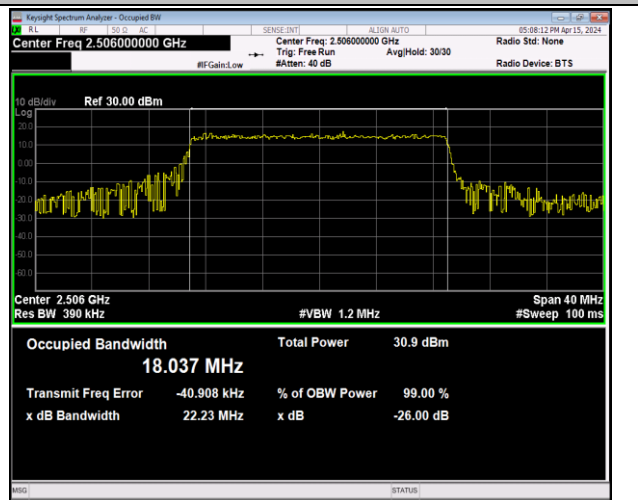

Band41-15MHz-64QAM-40620-75RB#0-PASS

Band41-20MHz-QPSK-39750-100RB#0-PASS