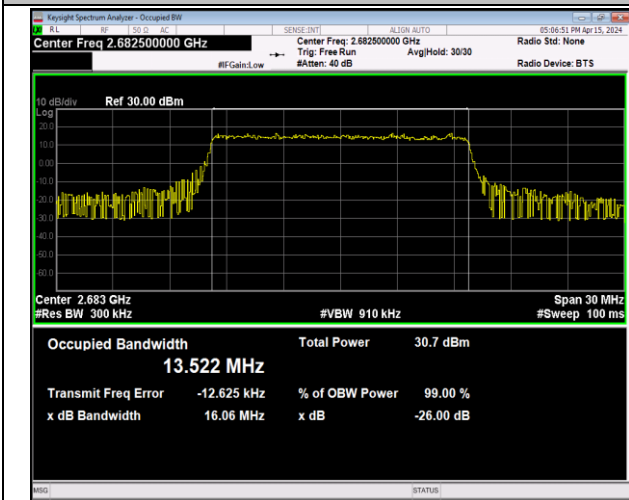

Band41-15MHz-QPSK-39725-75RB#0-PASS

Band41-15MHz-QPSK-41515-75RB#0-PASS