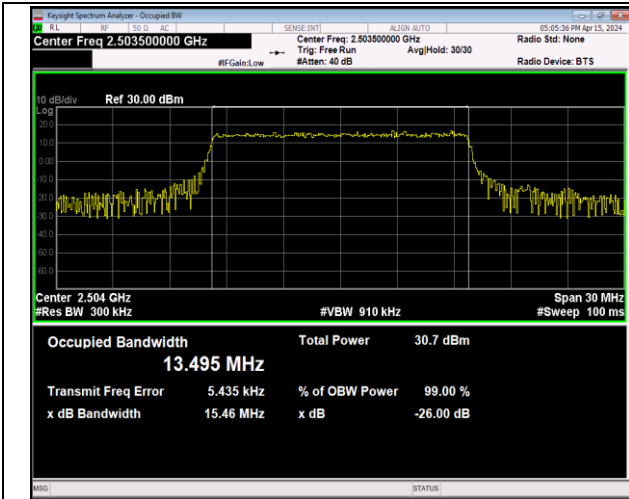

Band41-10MHz-16QAM-39700-50RB#0-PASS

Band41-10MHz-16QAM-40620-50RB#0-PASS

Band41-10MHz-16QAM-41540-50RB#0-PASS

Band41-10MHz-64QAM-39700-50RB#0-PASS

Band41-10MHz-64QAM-40620-50RB#0-PASS

Band41-10MHz-64QAM-41540-50RB#0-PASS