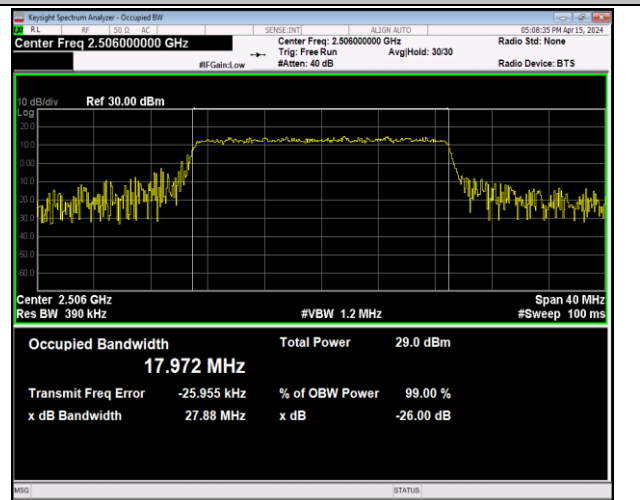

Band41-20MHz-16QAM-40620-100RB#0-PASS

Band41-20MHz-64QAM-39750-100RB#0-PASS