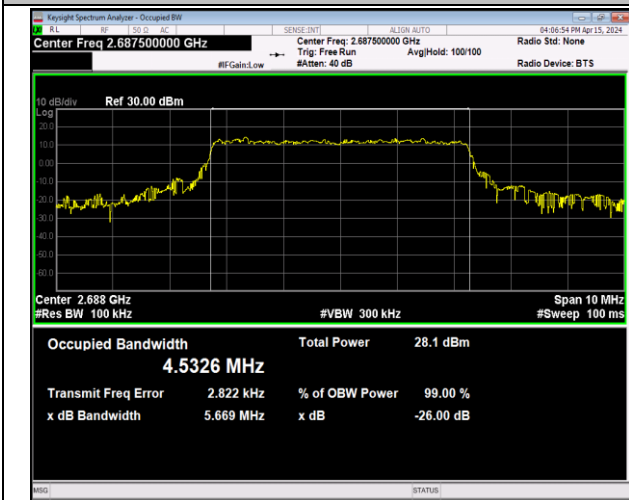

Band41-5MHz-64QAM-39675-25RB#0-PASS

Band41-5MHz-64QAM-41565-25RB#0-PASS