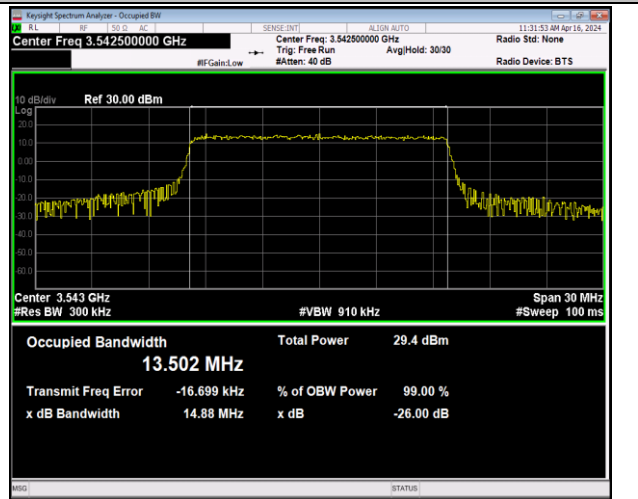

42(3450-3550)-15MHz-16QAM-42165-75RB#0-PASS

42(3450-3550)-15MHz-16QAM-43015-75RB#0-PASS