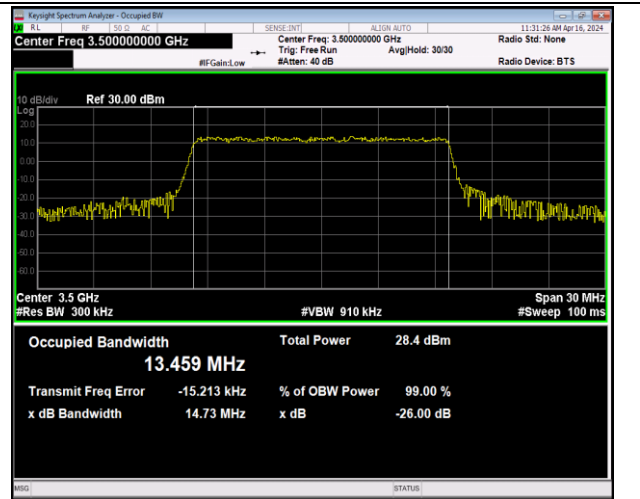

42(3450-3550)-15MHz-QPSK-43015-75RB#0-PASS

42(3450-3550)-15MHz-16QAM-42165-75RB#0-PASS

42(3450-3550)-15MHz-16QAM-42590-75RB#0-PASS

42(3450-3550)-15MHz-16QAM-43015-75RB#0-PASS

42(3450-3550)-15MHz-64QAM-42165-75RB#0-PASS