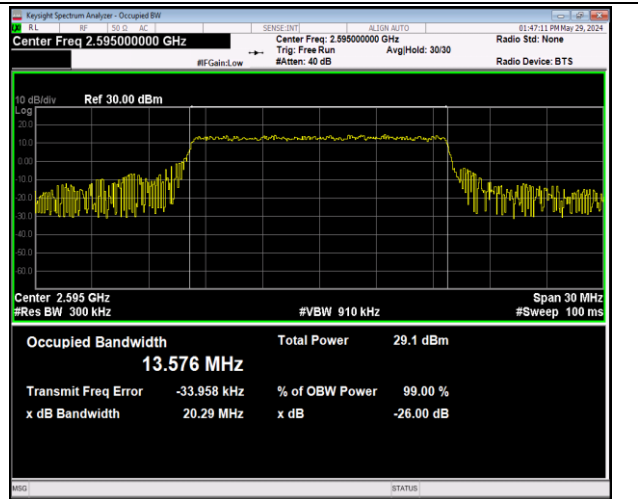

Band38-15MHz-64QAM-37825-75RB#0-PASS

Band38-15MHz-64QAM-38000-75RB#0-PASS

Band38-15MHz-64QAM-38175-75RB#0-PASS

Band38-20MHz-QPSK-37850-100RB#0-PASS

Band38-20MHz-QPSK-38000-100RB#0-PASS

Band38-20MHz-QPSK-38150-100RB#0-PASS