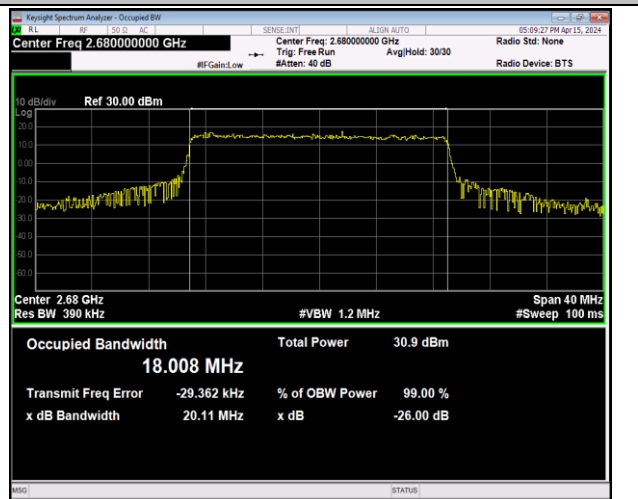

Band41-15MHz-64QAM-39725-75RB#0-PASS

Band41-15MHz-64QAM-40620-75RB#0-PASS

Band41-15MHz-64QAM-41515-75RB#0-PASS

Band41-20MHz-QPSK-39750-100RB#0-PASS

Band41-20MHz-QPSK-40620-100RB#0-PASS

Band41-20MHz-QPSK-41490-100RB#0-PASS