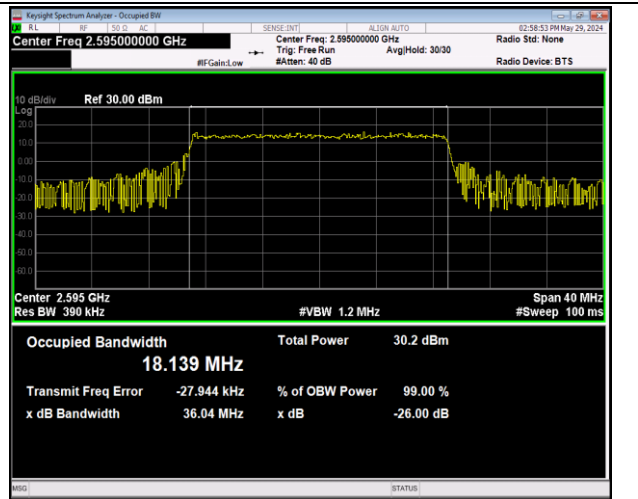

Band38-20MHz-QPSK-38150-100RB#0-PASS

Band38-20MHz-16QAM-38000-100RB#0-PASS