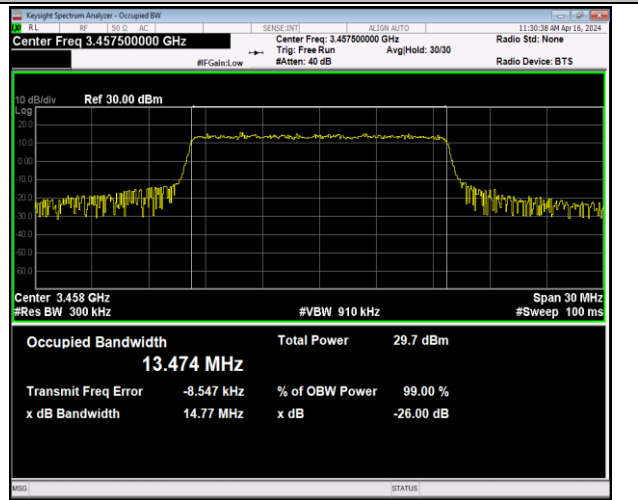

42(3450-3550)-15MHz-QPSK-42590-75RB#0-PASS

42(3450-3550)-15MHz-16QAM-42165-75RB#0-PASS