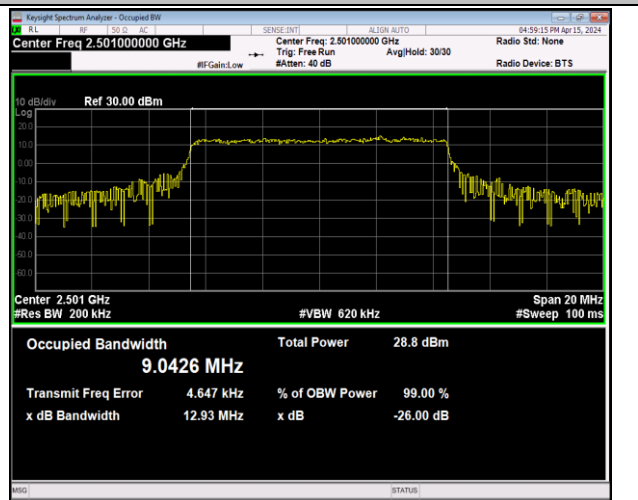

Band41-10MHz-16QAM-40620-50RB#0-PASS

Band41-10MHz-64QAM-39700-50RB#0-PASS