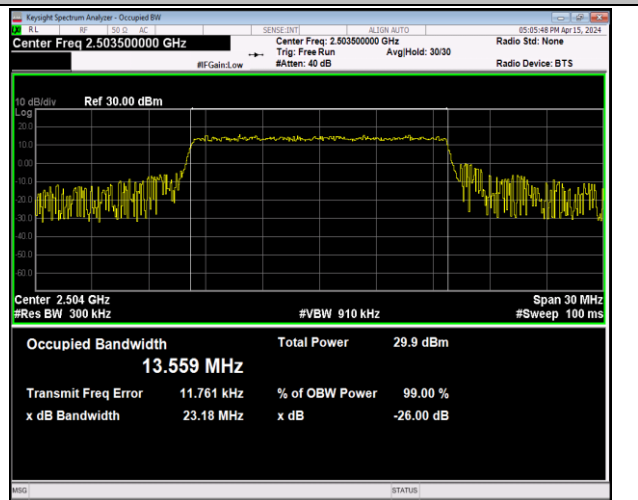

Band41-15MHz-QPSK-40620-75RB#0-PASS

Band41-15MHz-16QAM-39725-75RB#0-PASS