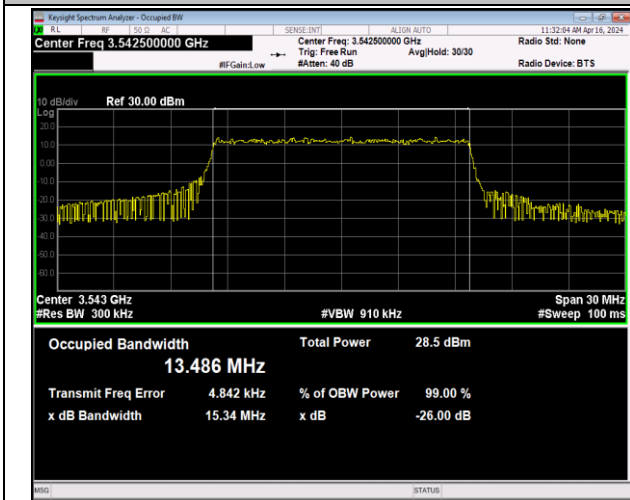

42(3450-3550)-15MHz-64QAM-42165-75RB#0-PASS

42(3450-3550)-15MHz-64QAM-43015-75RB#0-PASS