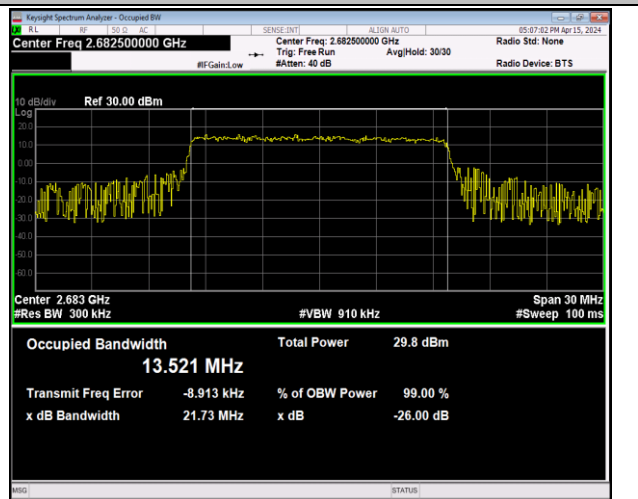

Band41-15MHz-QPSK-39725-75RB#0-PASS

Band41-15MHz-QPSK-40620-75RB#0-PASS

Band41-15MHz-QPSK-41515-75RB#0-PASS

Band41-15MHz-16QAM-39725-75RB#0-PASS

Band41-15MHz-16QAM-40620-75RB#0-PASS

Band41-15MHz-16QAM-41515-75RB#0-PASS