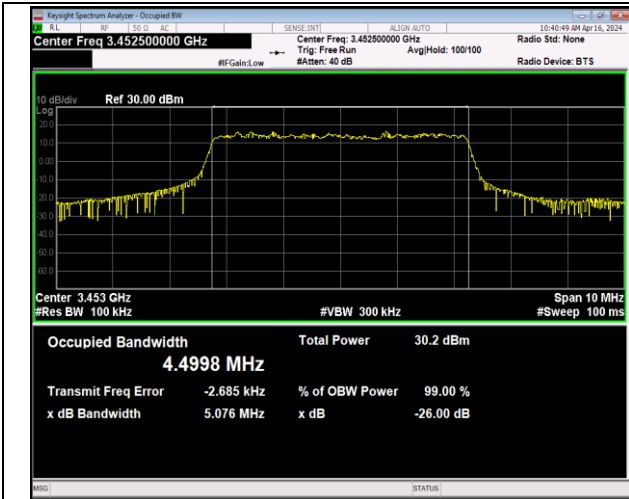

Band41-20MHz-16QAM-39750-100RB#0-PASS

Band41-20MHz-16QAM-40620-100RB#0-PASS

Band41-20MHz-16QAM-41490-100RB#0-PASS

Band41-20MHz-64QAM-39750-100RB#0-PASS

Band41-20MHz-64QAM-40620-100RB#0-PASS

Band41-20MHz-64QAM-41490-100RB#0-PASS