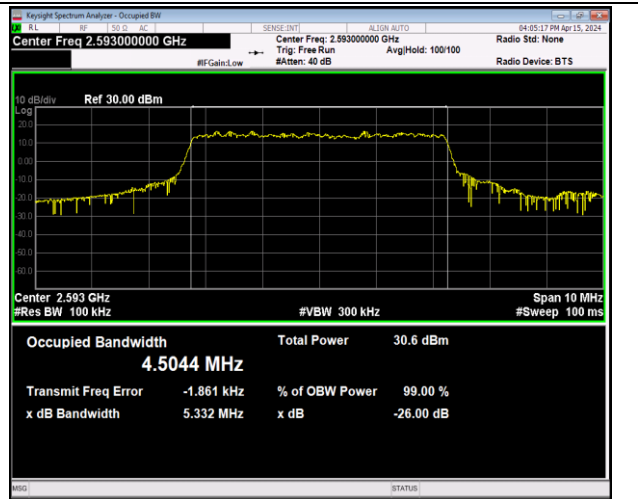

Band38-20MHz-64QAM-38150-100RB#0-PASS

Band41-5MHz-QPSK-40620-25RB#0-PASS