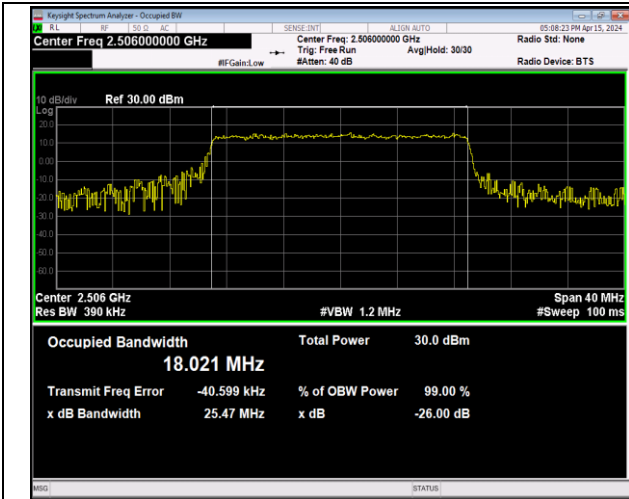

Band41-15MHz-64QAM-39725-75RB#0-PASS

Band41-15MHz-64QAM-40620-75RB#0-PASS

Band41-15MHz-64QAM-41515-75RB#0-PASS

Band41-20MHz-QPSK-39750-100RB#0-PASS

Band41-20MHz-QPSK-40620-100RB#0-PASS

Band41-20MHz-QPSK-41490-100RB#0-PASS