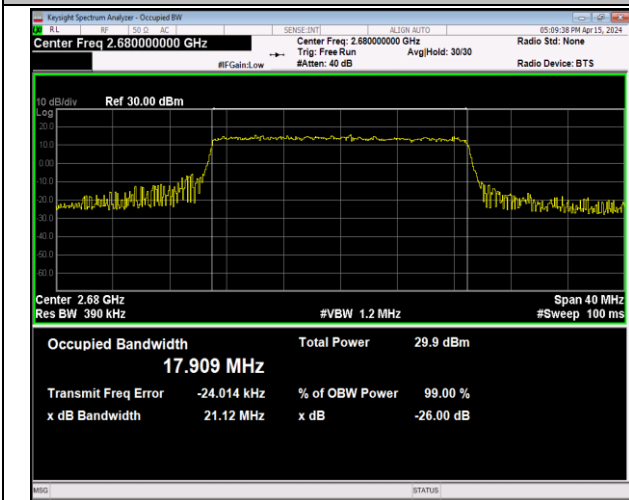

Band41-20MHz-16QAM-39750-100RB#0-PASS

Band41-20MHz-16QAM-41490-100RB#0-PASS