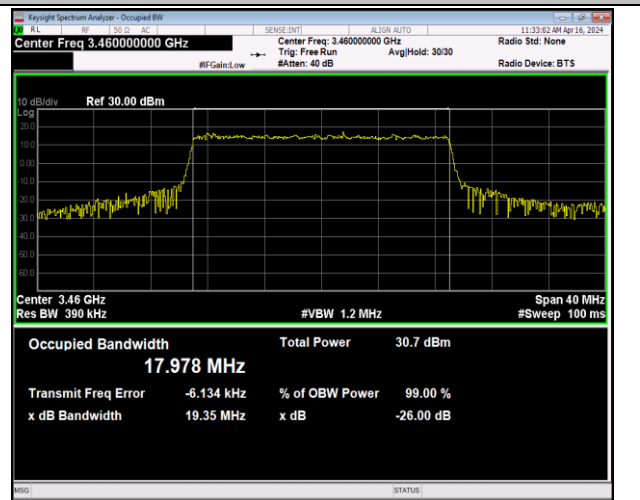

42(3450-3550)-15MHz-64QAM-42590-75RB#0-PASS

42(3450-3550)-20MHz-QPSK-42190-100RB#0-PASS