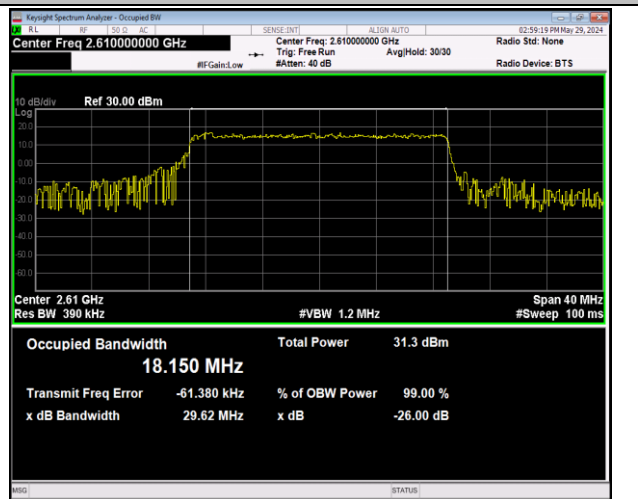

Band38-15MHz-64QAM-37825-75RB#0-PASS

Band38-15MHz-64QAM-38000-75RB#0-PASS

Band38-15MHz-64QAM-38175-75RB#0-PASS

Band38-20MHz-QPSK-37850-100RB#0-PASS

Band38-20MHz-QPSK-38000-100RB#0-PASS

Band38-20MHz-QPSK-38150-100RB#0-PASS