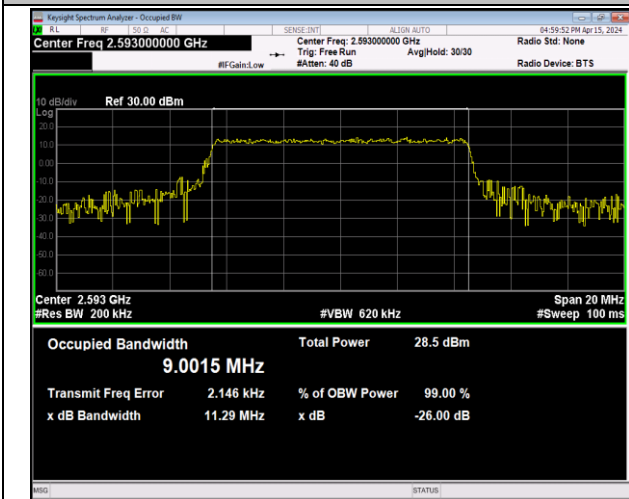

Band41-10MHz-16QAM-39700-50RB#0-PASS

Band41-10MHz-16QAM-40620-50RB#0-PASS

Band41-10MHz-16QAM-41540-50RB#0-PASS

Band41-10MHz-64QAM-39700-50RB#0-PASS

Band41-10MHz-64QAM-40620-50RB#0-PASS

Band41-10MHz-64QAM-41540-50RB#0-PASS