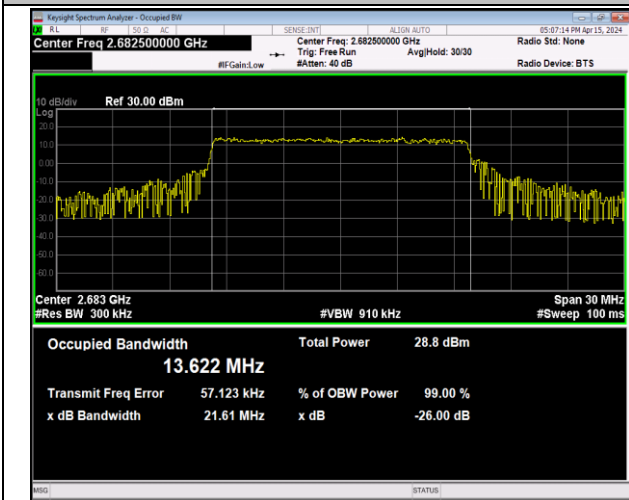

Band41-15MHz-64QAM-39725-75RB#0-PASS

Band41-15MHz-64QAM-41515-75RB#0-PASS