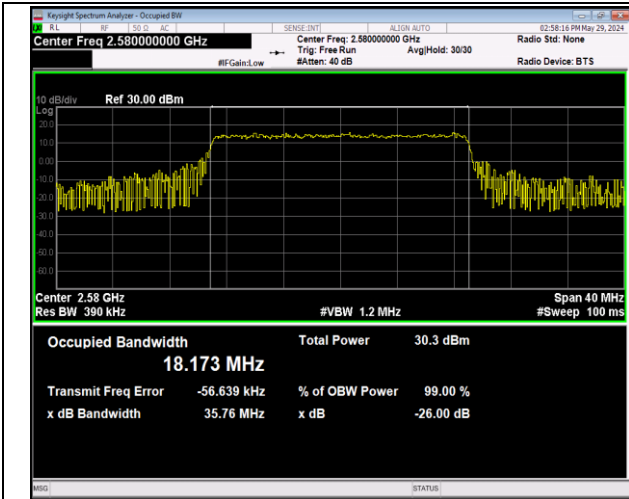

Band38-15MHz-64QAM-37825-75RB#0-PASS

Band38-15MHz-64QAM-38000-75RB#0-PASS

Band38-15MHz-64QAM-38175-75RB#0-PASS

Band38-20MHz-QPSK-37850-100RB#0-PASS

Band38-20MHz-QPSK-38000-100RB#0-PASS

Band38-20MHz-QPSK-38150-100RB#0-PASS