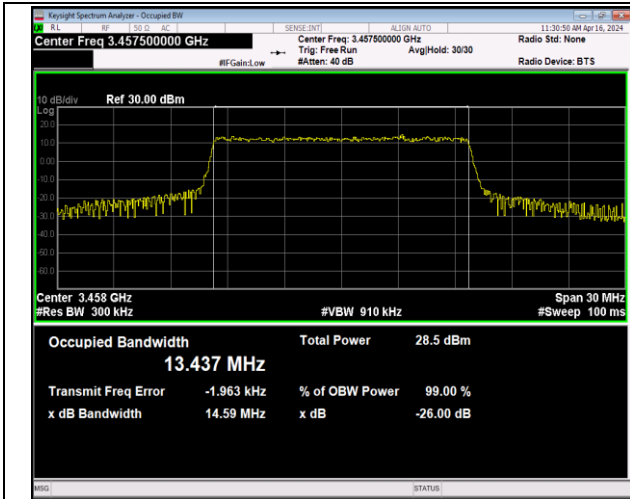

42(3450-3550)-15MHz-QPSK-43015-75RB#0-PASS

42(3450-3550)-15MHz-16QAM-42165-75RB#0-PASS

42(3450-3550)-15MHz-16QAM-42590-75RB#0-PASS

42(3450-3550)-15MHz-16QAM-43015-75RB#0-PASS

42(3450-3550)-15MHz-64QAM-42165-75RB#0-PASS