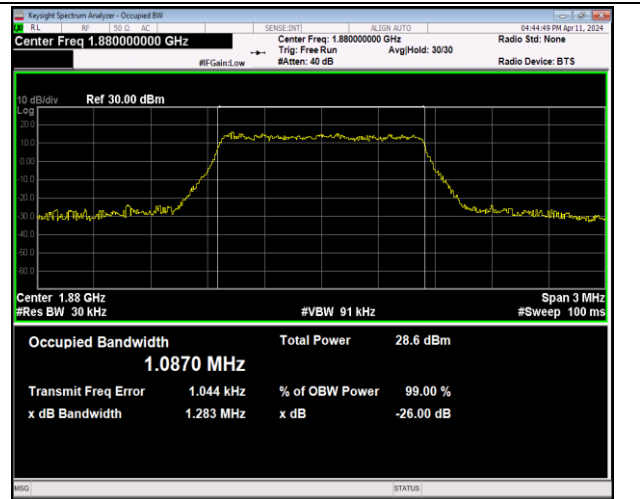

Band2-1.4MHz-64QAM-18900-6RB#0-PASS