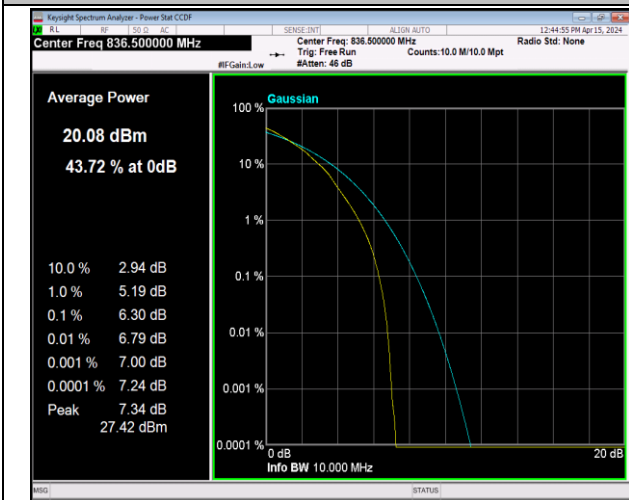

### Test Graphs

Band5-10MHz-QPSK-20525-50RB#0-PASS

Band5-10MHz-16QAM-20525-50RB#0-PASS

Band5-10MHz-64QAM-20525-50RB#0-PASS

Band7-20MHz-QPSK-21100-100RB#0-PASS

Band7-20MHz-16QAM-21100-100RB#0-PASS

Band7-20MHz-64QAM-21100-100RB#0-PASS