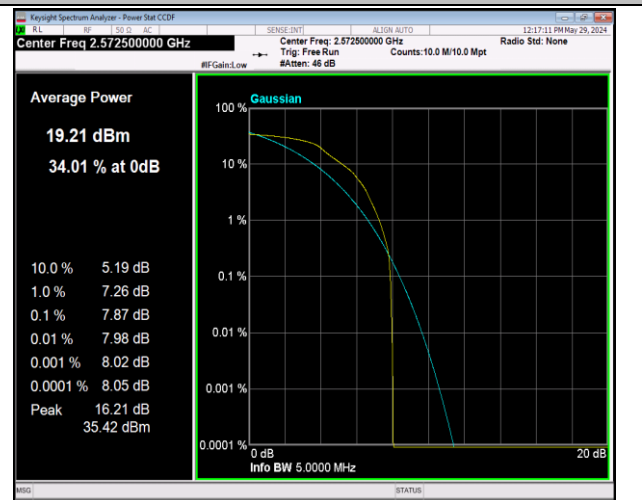

Band38-5MHz-QPSK-37775-1RB#0-PASS