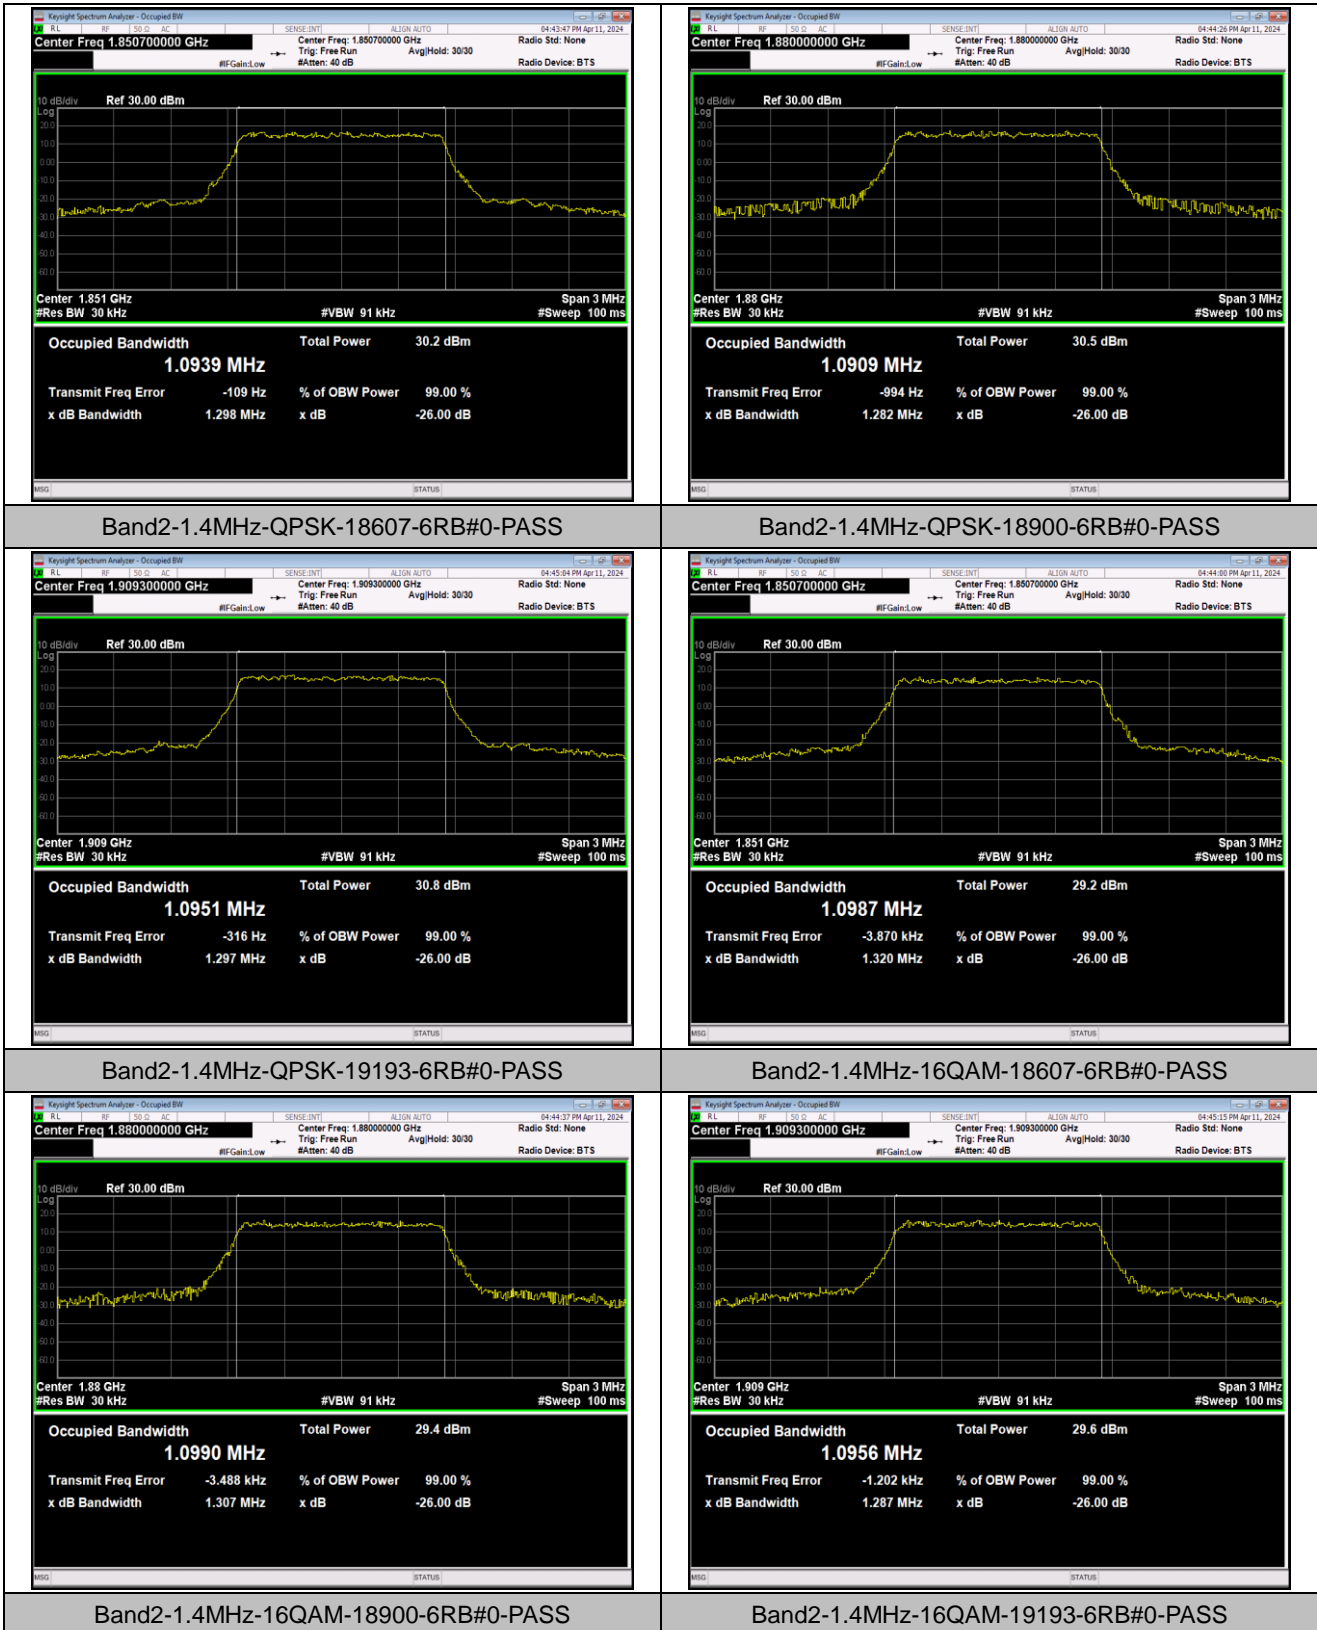

Test Graphs