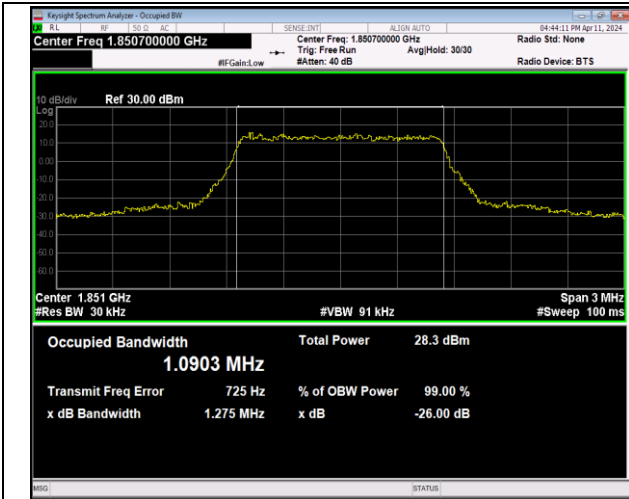

Band2-1.4MHz-64QAM-18607-6RB#0-PASS