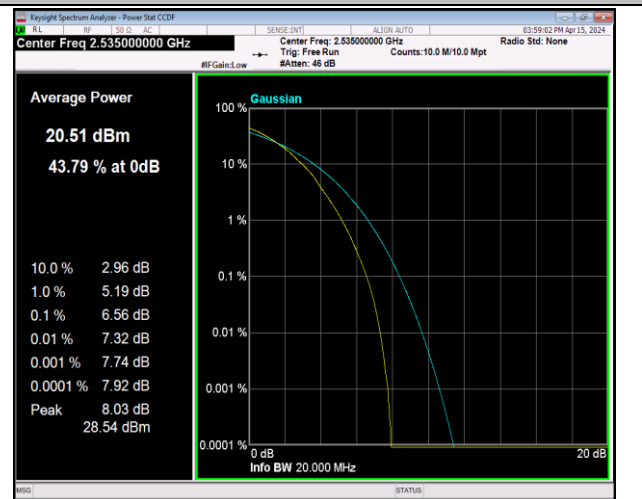

### Test Graphs

Band5-10MHz-QPSK-20525-50RB#0-PASS

Band5-10MHz-16QAM-20525-50RB#0-PASS

Band5-10MHz-64QAM-20525-50RB#0-PASS

Band7-20MHz-QPSK-21100-100RB#0-PASS

Band7-20MHz-16QAM-21100-100RB#0-PASS

Band7-20MHz-64QAM-21100-100RB#0-PASS