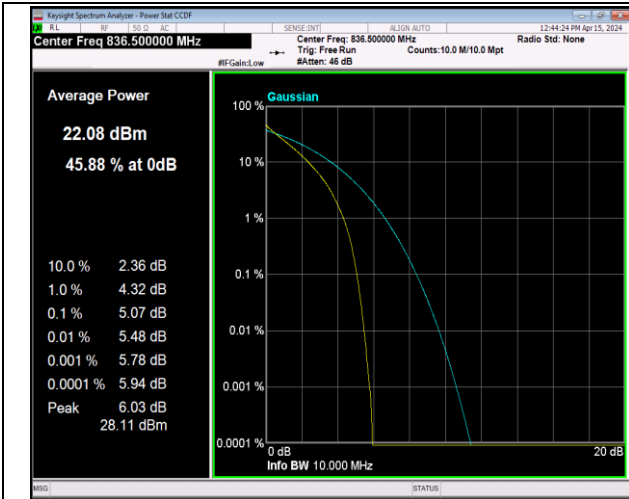

Band5-10MHz-QPSK-20525-50RB#0-PASS