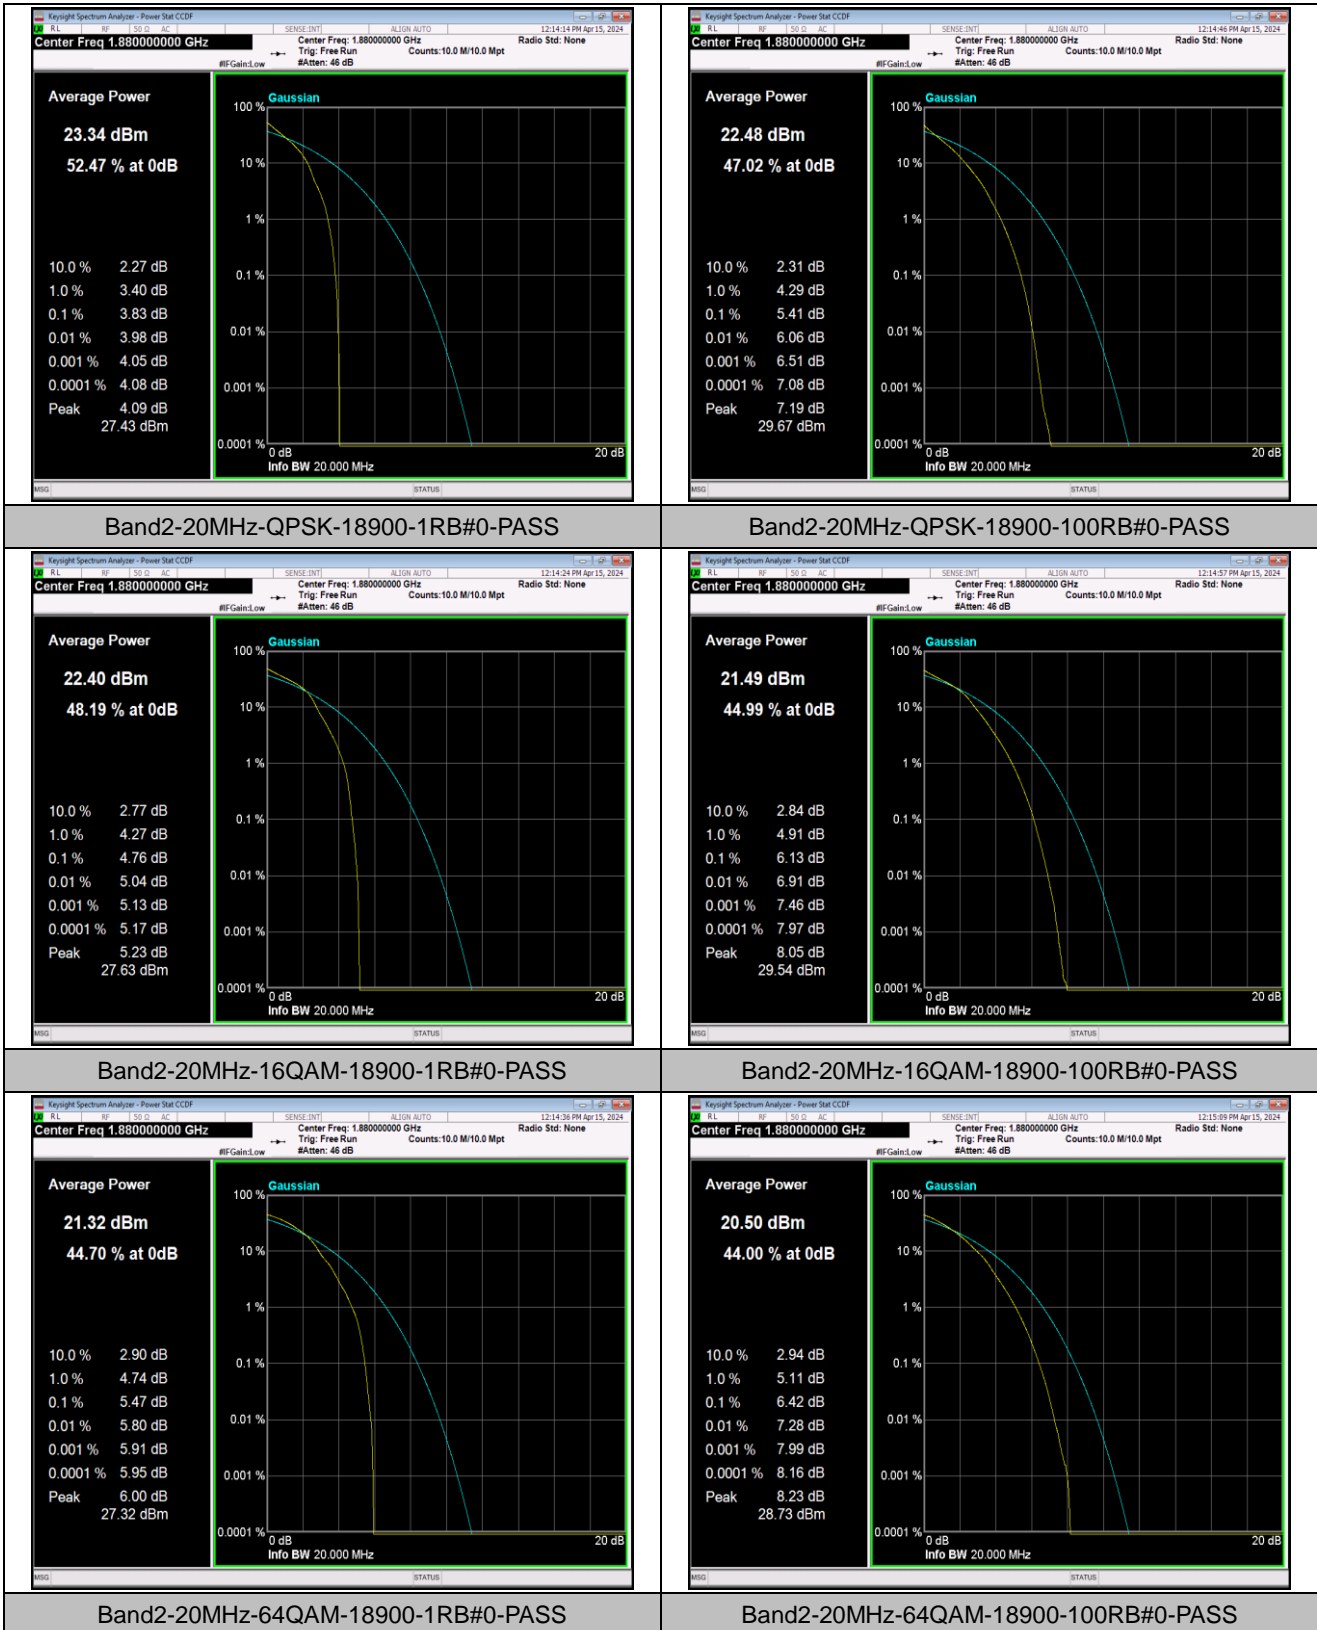

Test Graphs