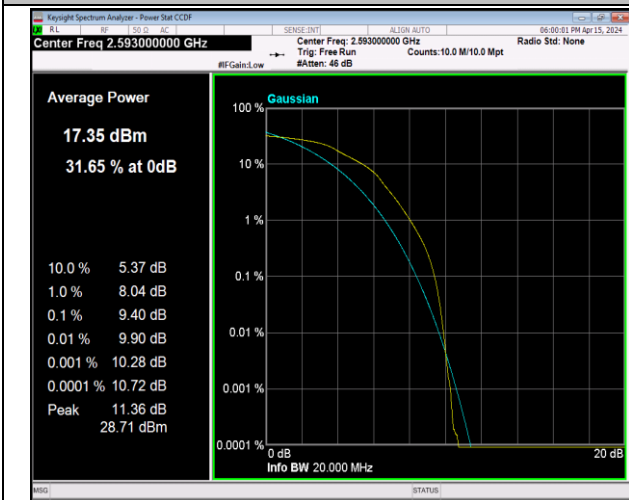

Band41-20MHz-16QAM-40620-100RB#0-PASS