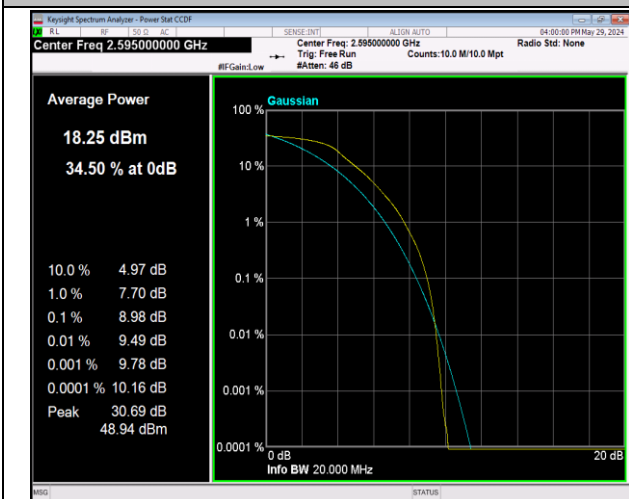

Band12-10MHz-QPSK-23095-50RB#0-PASS

Band12-10MHz-16QAM-23095-50RB#0-PASS

Band12-10MHz-64QAM-23095-50RB#0-PASS

Band38-5MHz-QPSK-37775-1RB#0-PASS

Band38-20MHz-QPSK-38000-100RB#0-PASS

Band38-20MHz-16QAM-38000-100RB#0-PASS