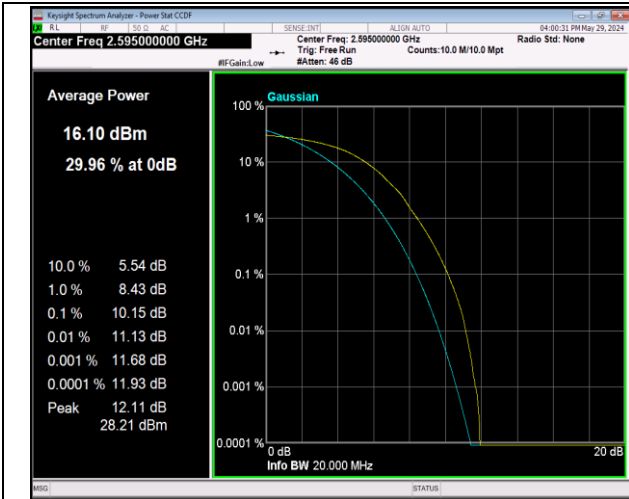

Band12-10MHz-QPSK-23095-50RB#0-PASS

Band12-10MHz-16QAM-23095-50RB#0-PASS

Band12-10MHz-64QAM-23095-50RB#0-PASS

Band38-5MHz-QPSK-37775-1RB#0-PASS

Band38-20MHz-QPSK-38000-100RB#0-PASS

Band38-20MHz-16QAM-38000-100RB#0-PASS