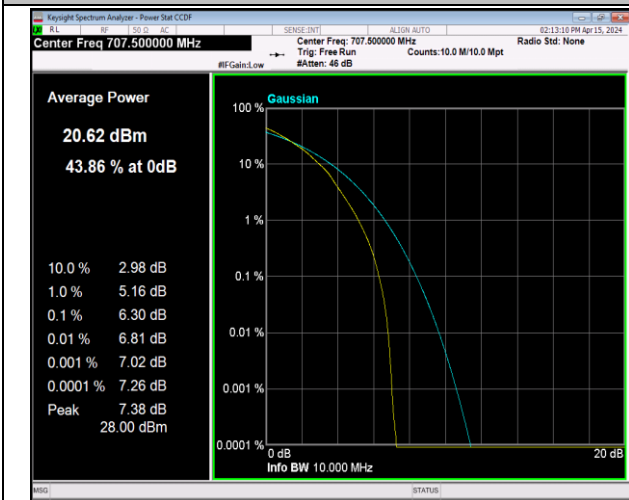

Band12-10MHz-64QAM-23095-50RB#0-PASS