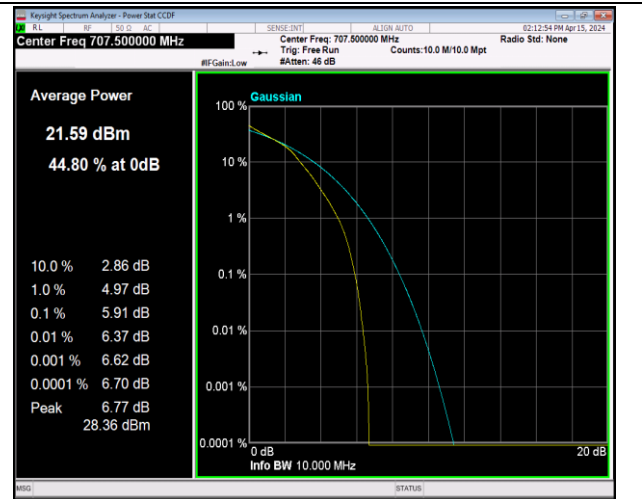

Band12-10MHz-16QAM-23095-50RB#0-PASS