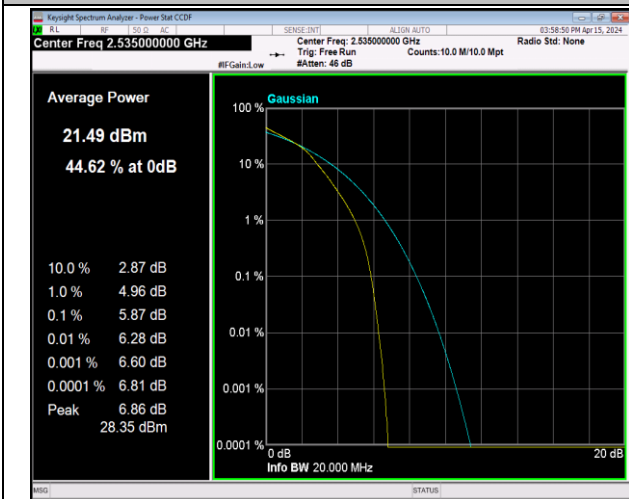

### Test Graphs

Band5-10MHz-QPSK-20525-50RB#0-PASS

Band5-10MHz-16QAM-20525-50RB#0-PASS

Band5-10MHz-64QAM-20525-50RB#0-PASS

Band7-20MHz-QPSK-21100-100RB#0-PASS

Band7-20MHz-16QAM-21100-100RB#0-PASS

Band7-20MHz-64QAM-21100-100RB#0-PASS