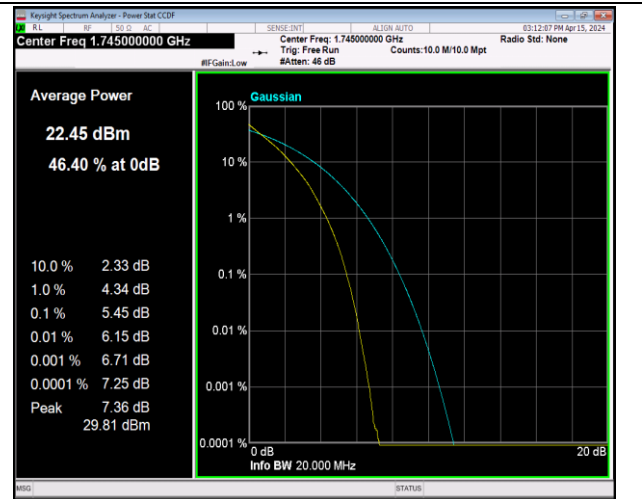

Band66-20MHz-QPSK-132322-100RB#0-PASS