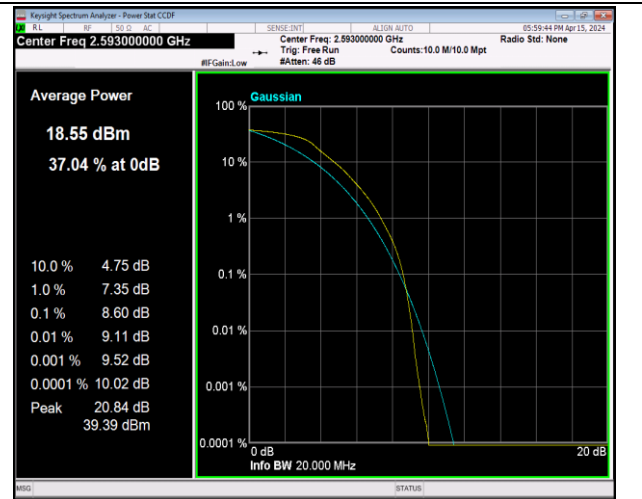

Band41-20MHz-QPSK-40620-100RB#0-PASS