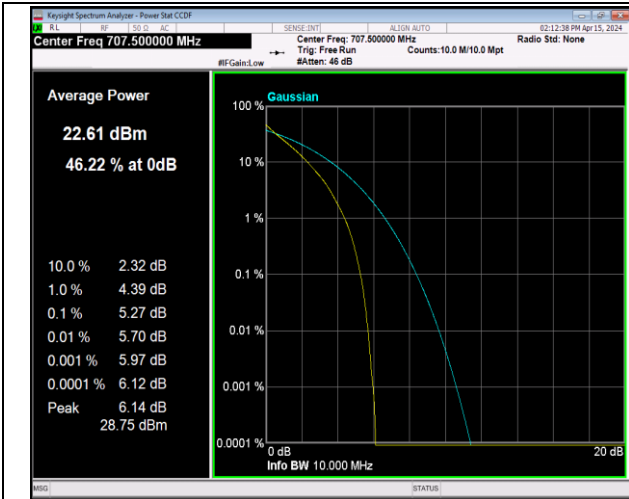

### Test Graphs

Band5-10MHz-QPSK-20525-50RB#0-PASS

Band5-10MHz-16QAM-20525-50RB#0-PASS

Band5-10MHz-64QAM-20525-50RB#0-PASS

Band7-20MHz-QPSK-21100-100RB#0-PASS

Band7-20MHz-16QAM-21100-100RB#0-PASS

Band7-20MHz-64QAM-21100-100RB#0-PASS