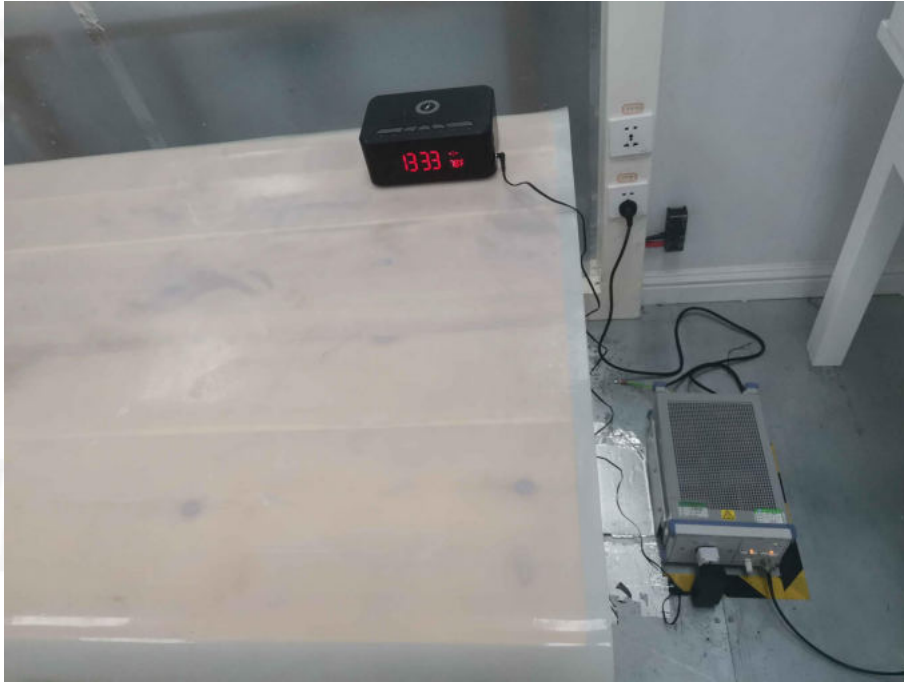

EUT TEST PHOTO

Low-frequency radiation(Below 30MHz)

RF Exposure Evaluation Test

Conducted Emission

Radiated Emission

High frequency radiation (Above 1G)