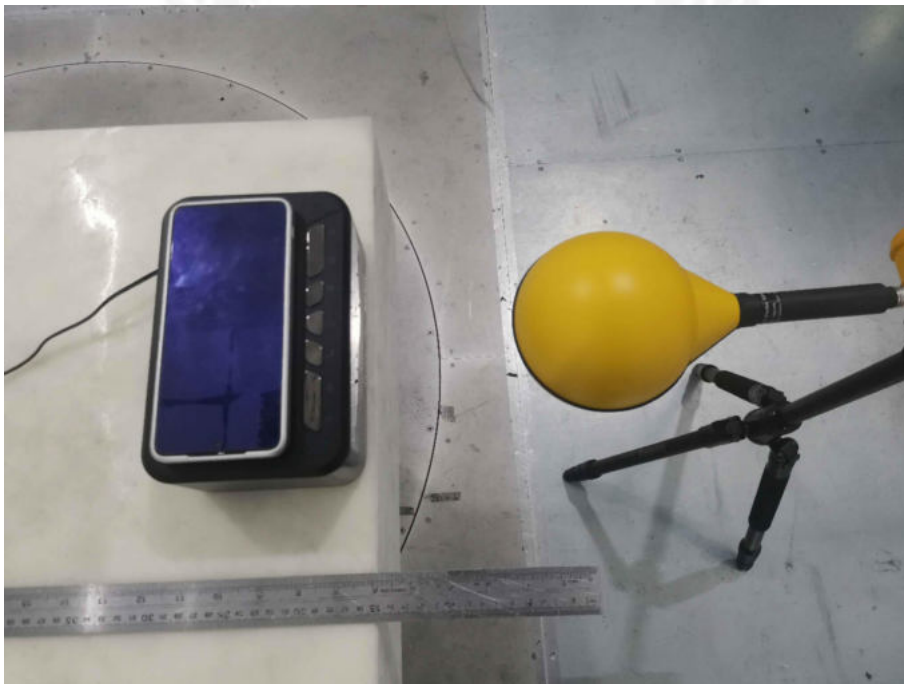

EUT TEST PHOTO

Low-frequency radiation(Below 30MHz)

RF Exposure Evaluation Test

Conducted Emission

Radiated Emission

High frequency radiation (Above 1G)