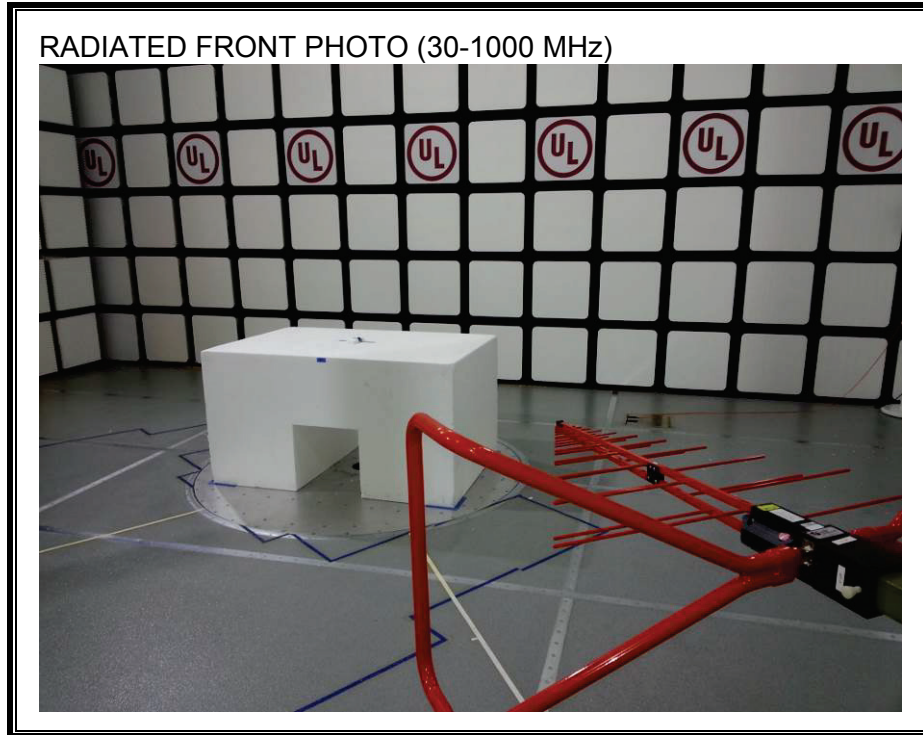

## 10. SETUP PHOTOS

### ANTENNA PORT CONDUCTED RF MEASUREMENT SETUP

**RADIATED RF MEASUREMENT SETUP (BELOW 30 MHz)**

**RADIATED RF MEASUREMENT SETUP (30-1000 MHz)**

**RADIATED RF MEASUREMENT SETUP (ABOVE 1 GHz)**

**RADIATED RF MEASUREMENT SETUP FOR PORTABLE CONFIGURATION**