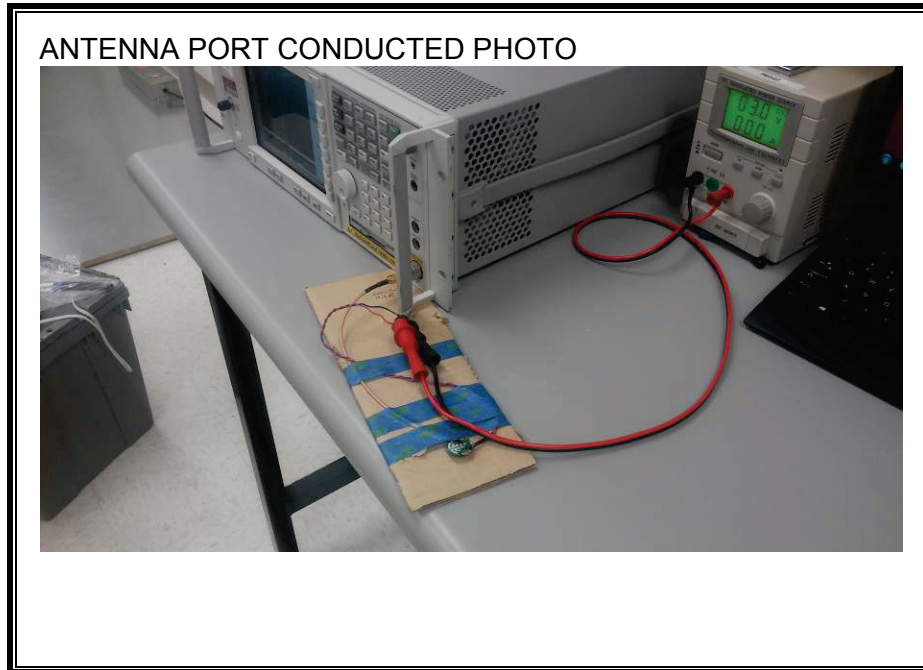

## 10. SETUP PHOTOS

### ANTENNA PORT CONDUCTED RF MEASUREMENT SETUP

**RADIATED RF MEASUREMENT SETUP (BELOW 30 MHz)**

**RADIATED RF MEASUREMENT SETUP (30-1000 MHz)**

**RADIATED RF MEASUREMENT SETUP (ABOVE 1 GHz)**

**RADIATED RF MEASUREMENT SETUP FOR PORTABLE CONFIGURATION**