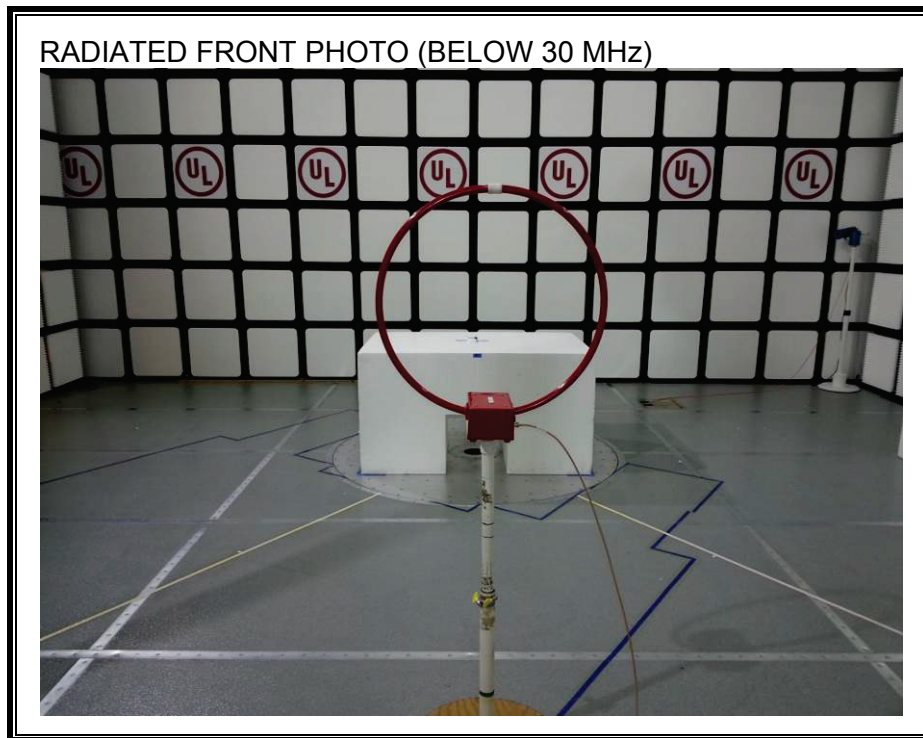

## 10. SETUP PHOTOS

### ANTENNA PORT CONDUCTED RF MEASUREMENT SETUP

**RADIATED RF MEASUREMENT SETUP (BELOW 30 MHz)**

**RADIATED RF MEASUREMENT SETUP (30-1000 MHz)**

**RADIATED RF MEASUREMENT SETUP (ABOVE 1 GHz)**

**RADIATED RF MEASUREMENT SETUP FOR PORTABLE CONFIGURATION**