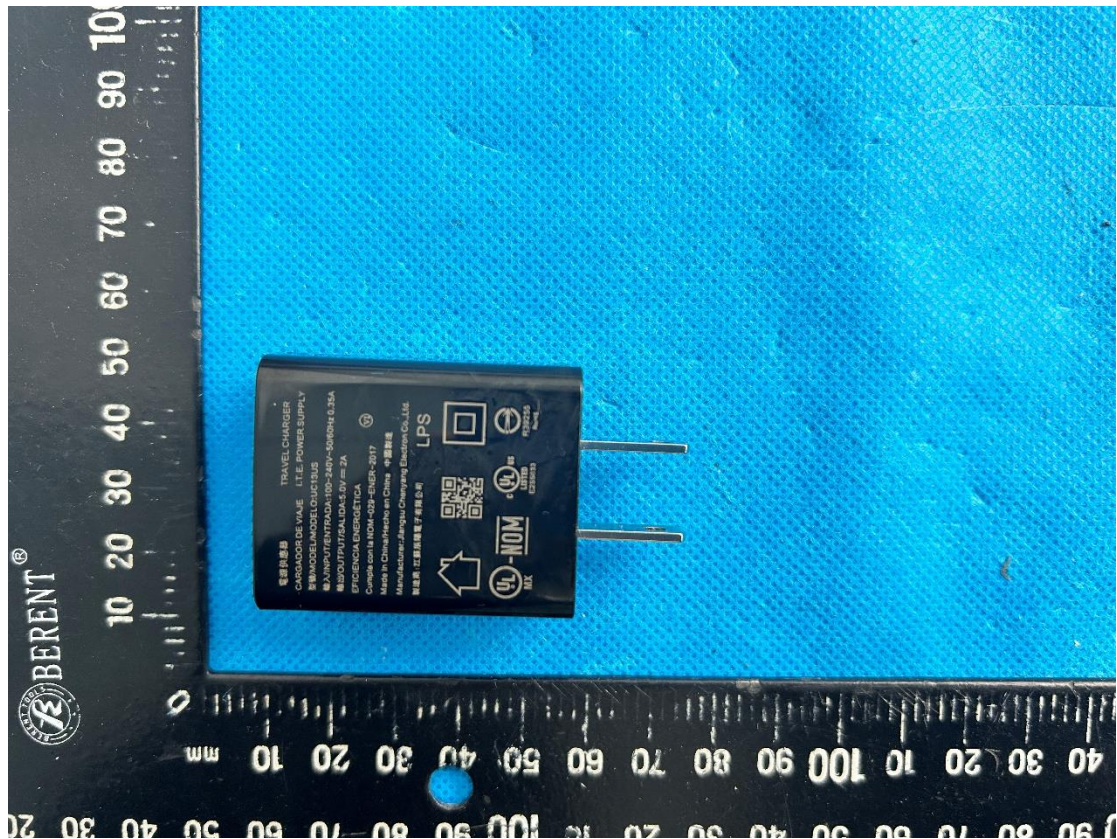

T6F10 (High Configuration):

T6F10 (Basic Configuration):

Adapter:
TPA-141A050200UU01:

TPA-23A050200UU01:

UC13US:

Battery:

USB cable: