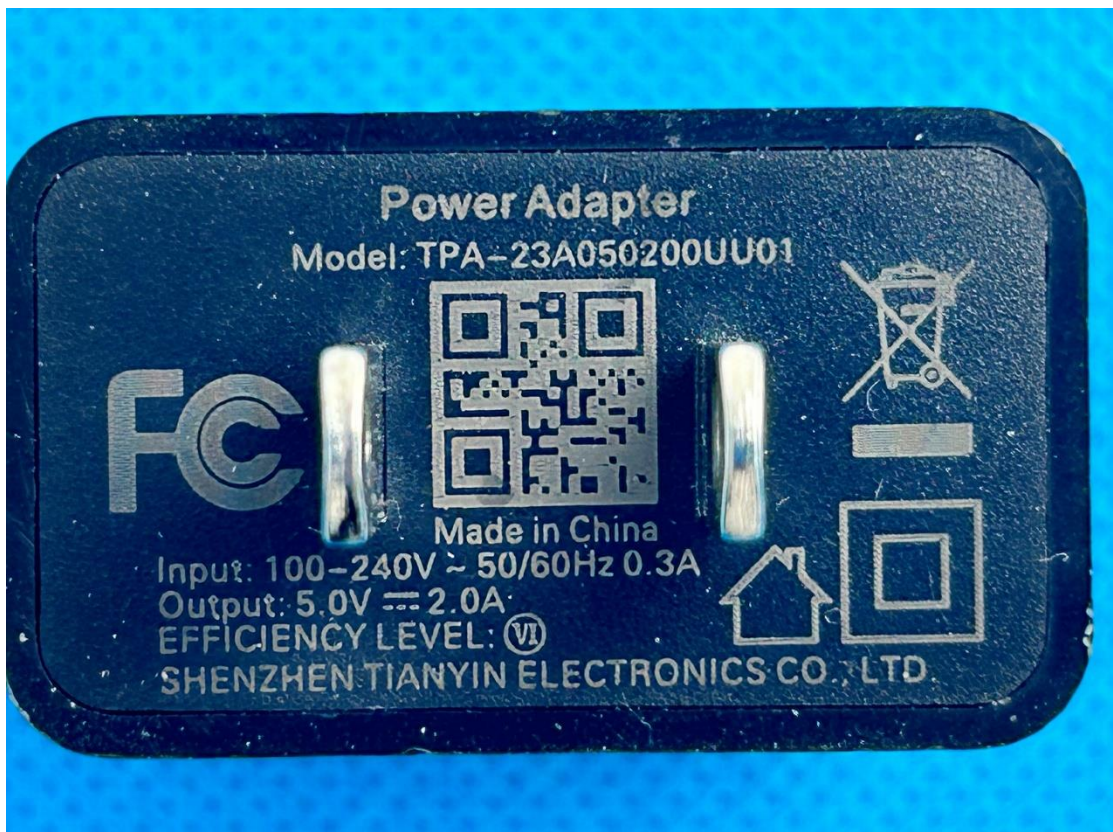

T6F10 (High Configuration):

T6F10 (Basic Configuration):

Adapter:
TPA-141A050200UU01:

TPA-23A050200UU01:

UC13US:

Battery:

USB cable: