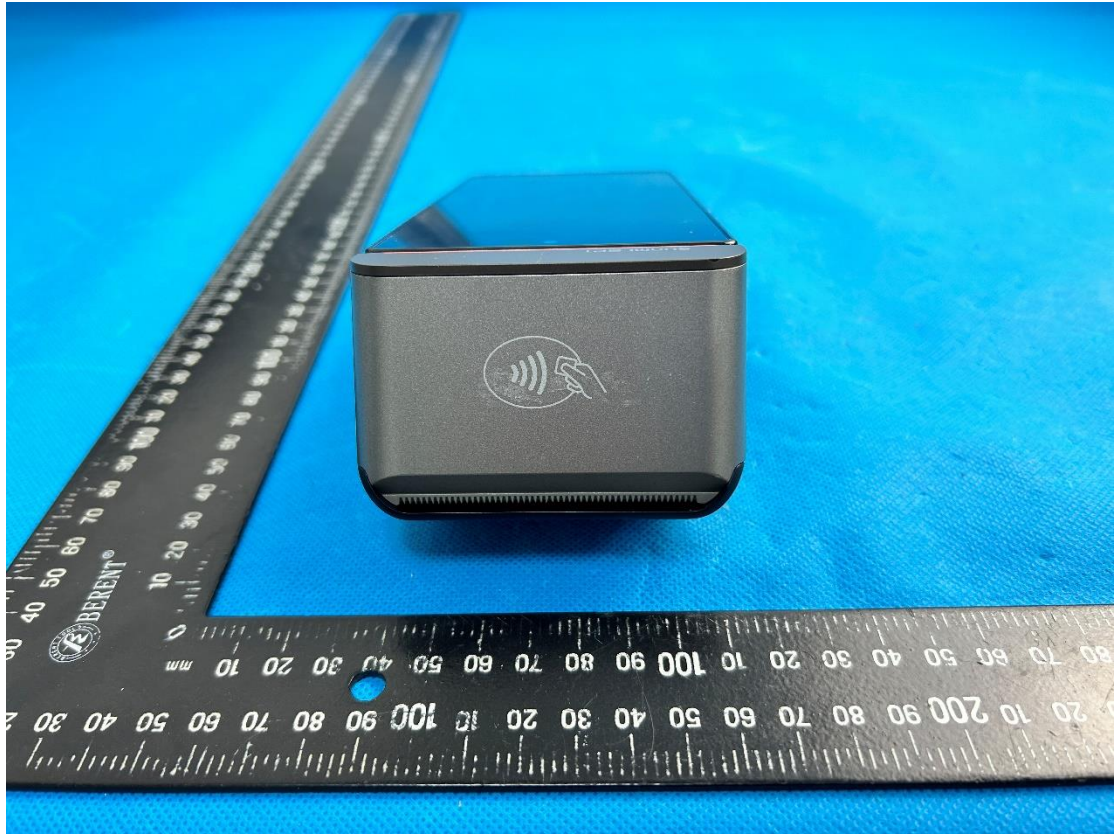

T6F10 (High Configuration):

T6F10 (Basic Configuration):

Adapter:
TPA-141A050200UU01:

TPA-23A050200UU01:

UC13US:

Battery:

USB cable: