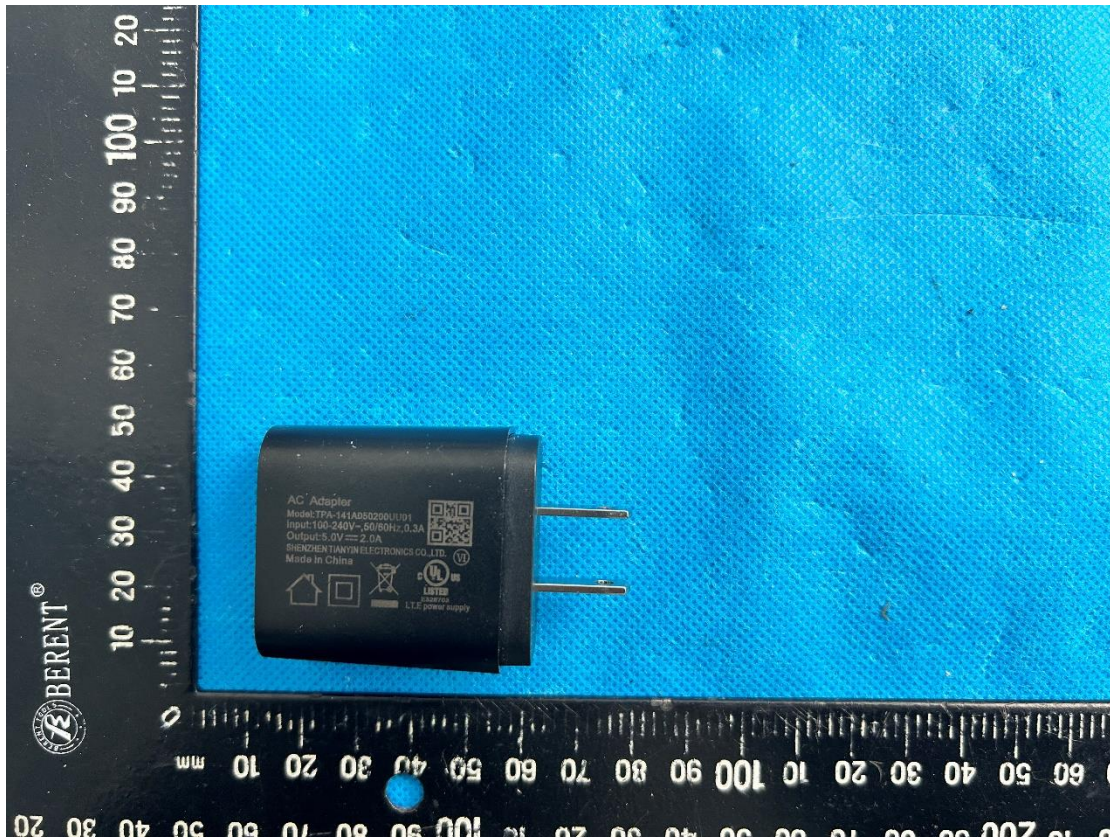

T6F10 (High Configuration):

T6F10 (Basic Configuration):

Adapter:
TPA-141A050200UU01:

TPA-23A050200UU01:

UC13US:

Battery:

USB cable: