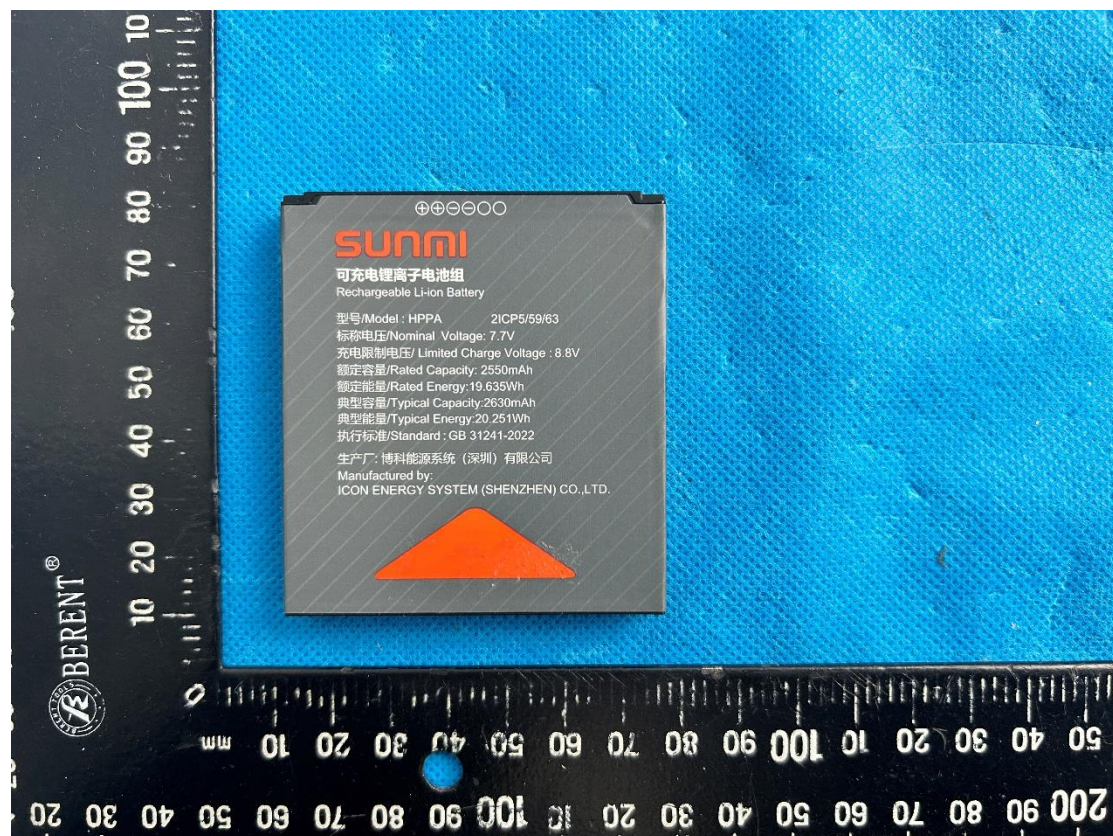

T6F10 (High Configuration):

T6F10 (Basic Configuration):

Adapter:
TPA-141A050200UU01:

TPA-23A050200UU01:

UC13US:

Battery:

USB cable: