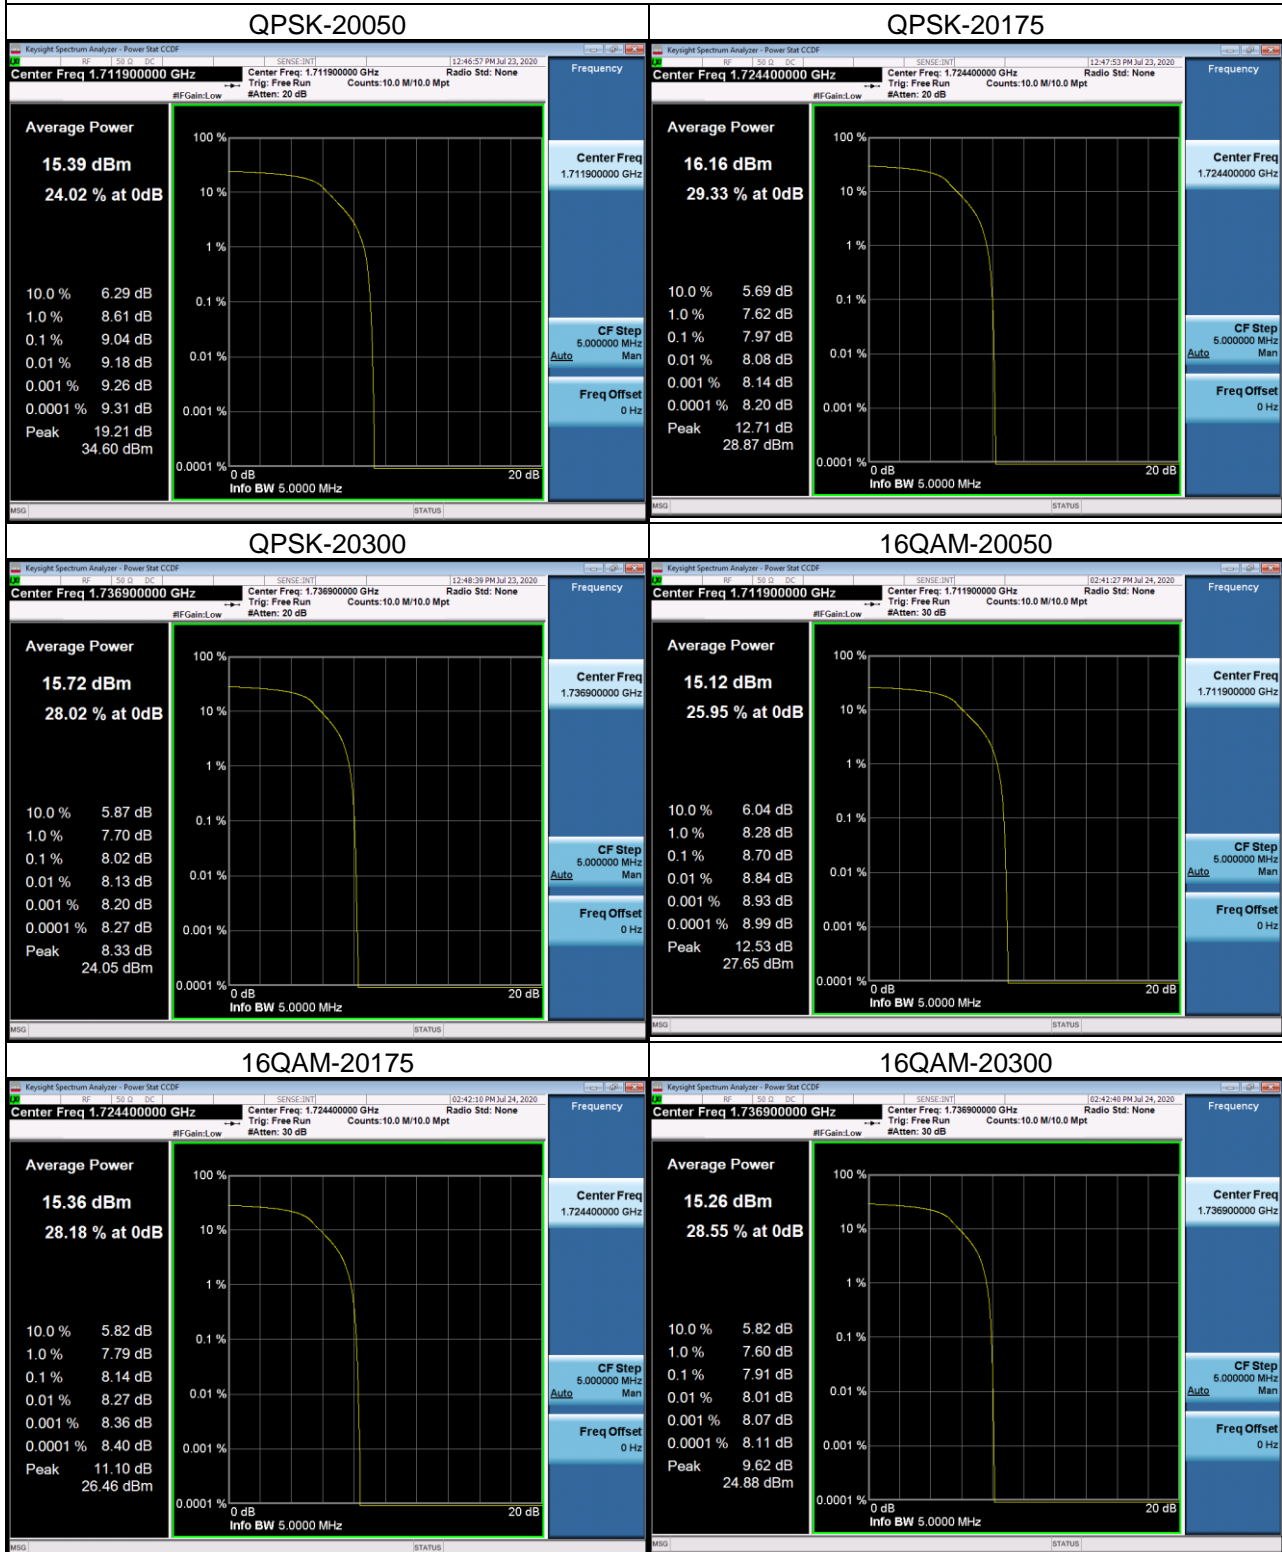

LTE Cat-M1 Band 4_20M Spectrum Plot