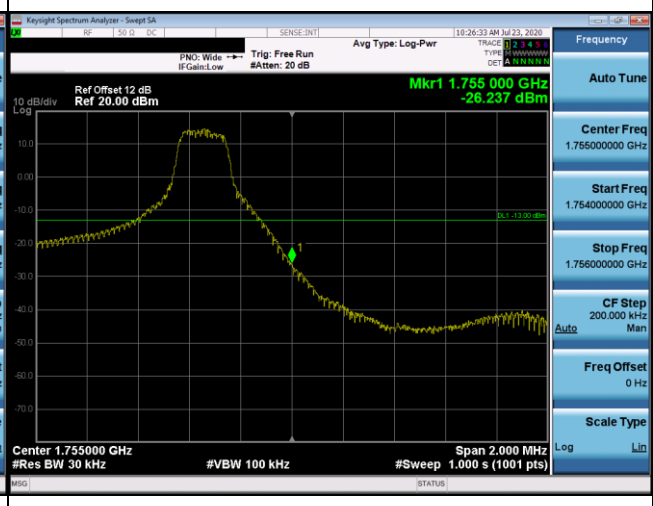

## LTE Cat-M1 Band 4\_5M Spectrum Plot

1RB#0		1RB#5	
Channel	19975	Channel	20375