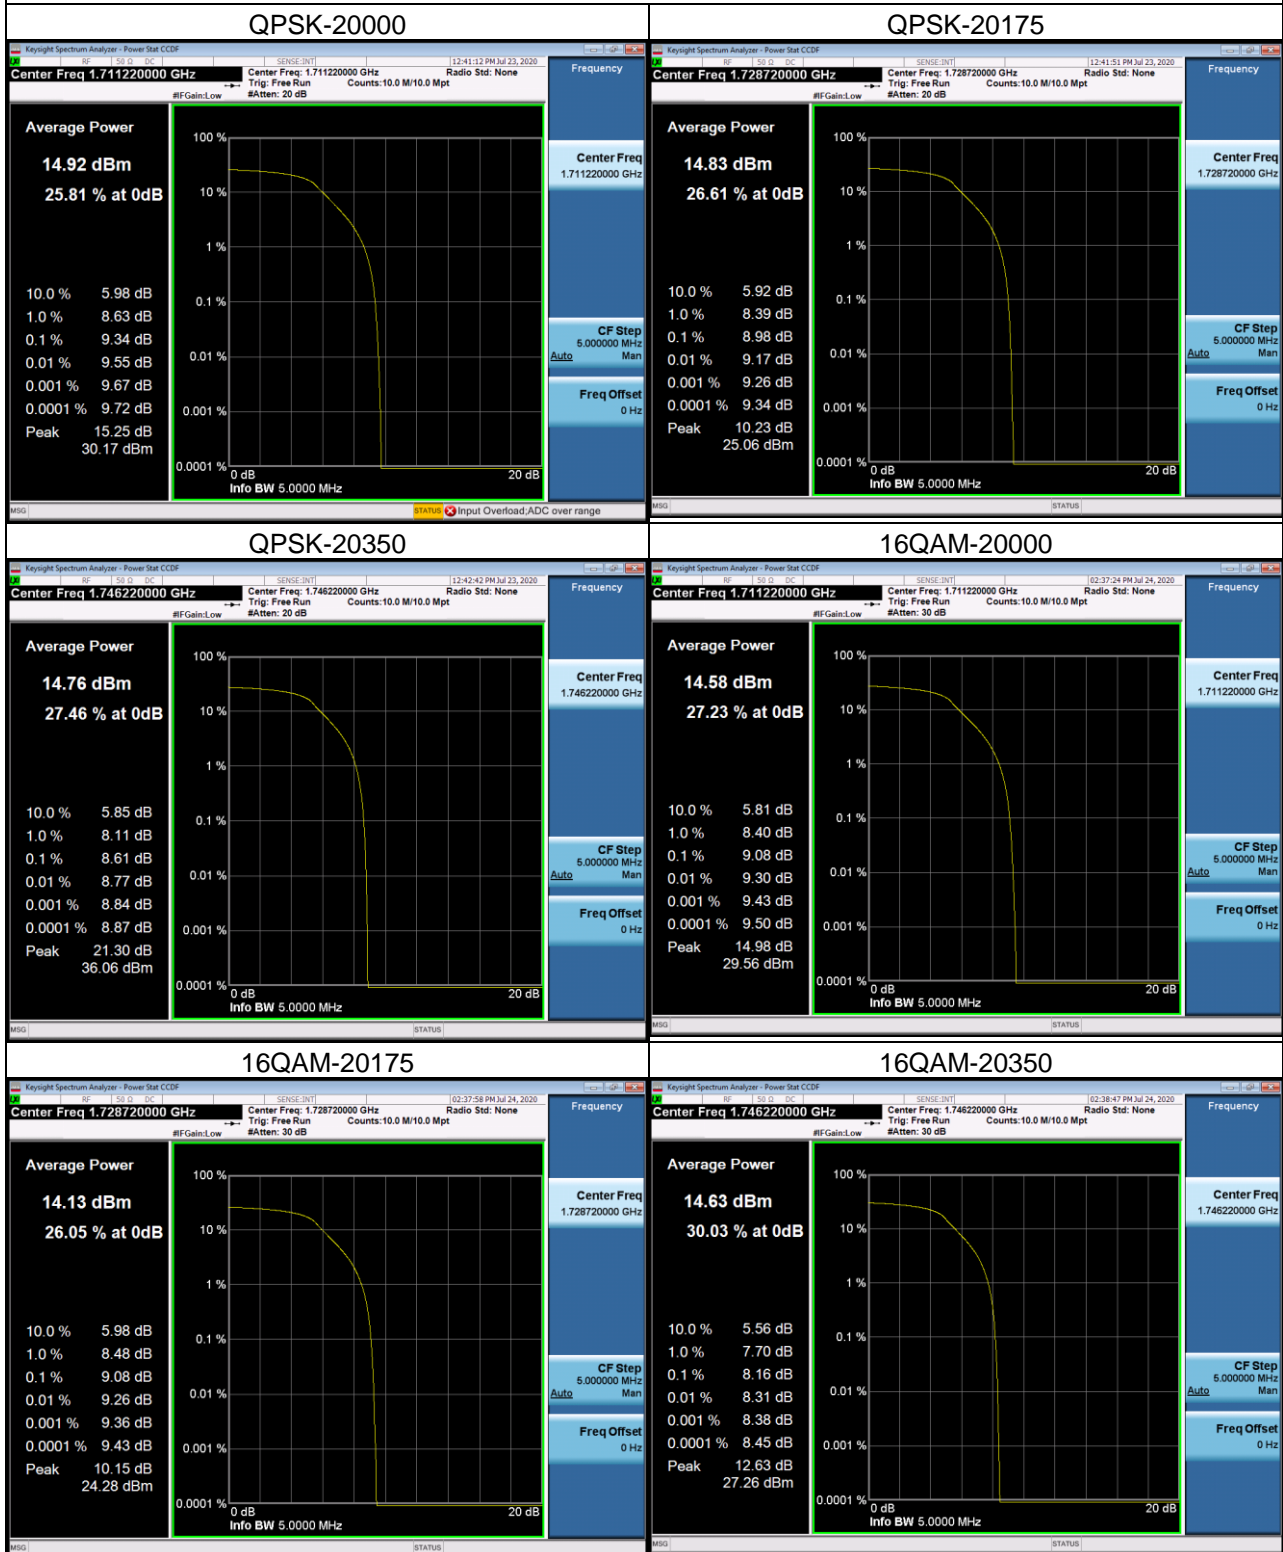

LTE Cat-M1 Band 4_10M Spectrum Plot