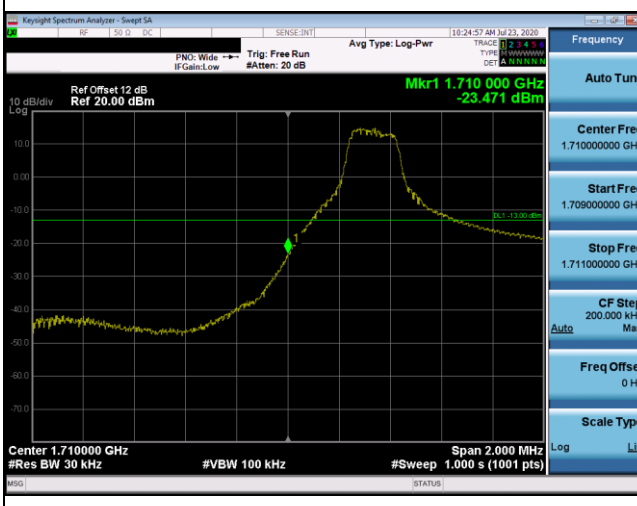

## LTE Cat-M1 Band 4\_5M Spectrum Plot

1RB#0		1RB#5	
Channel	19975	Channel	20375