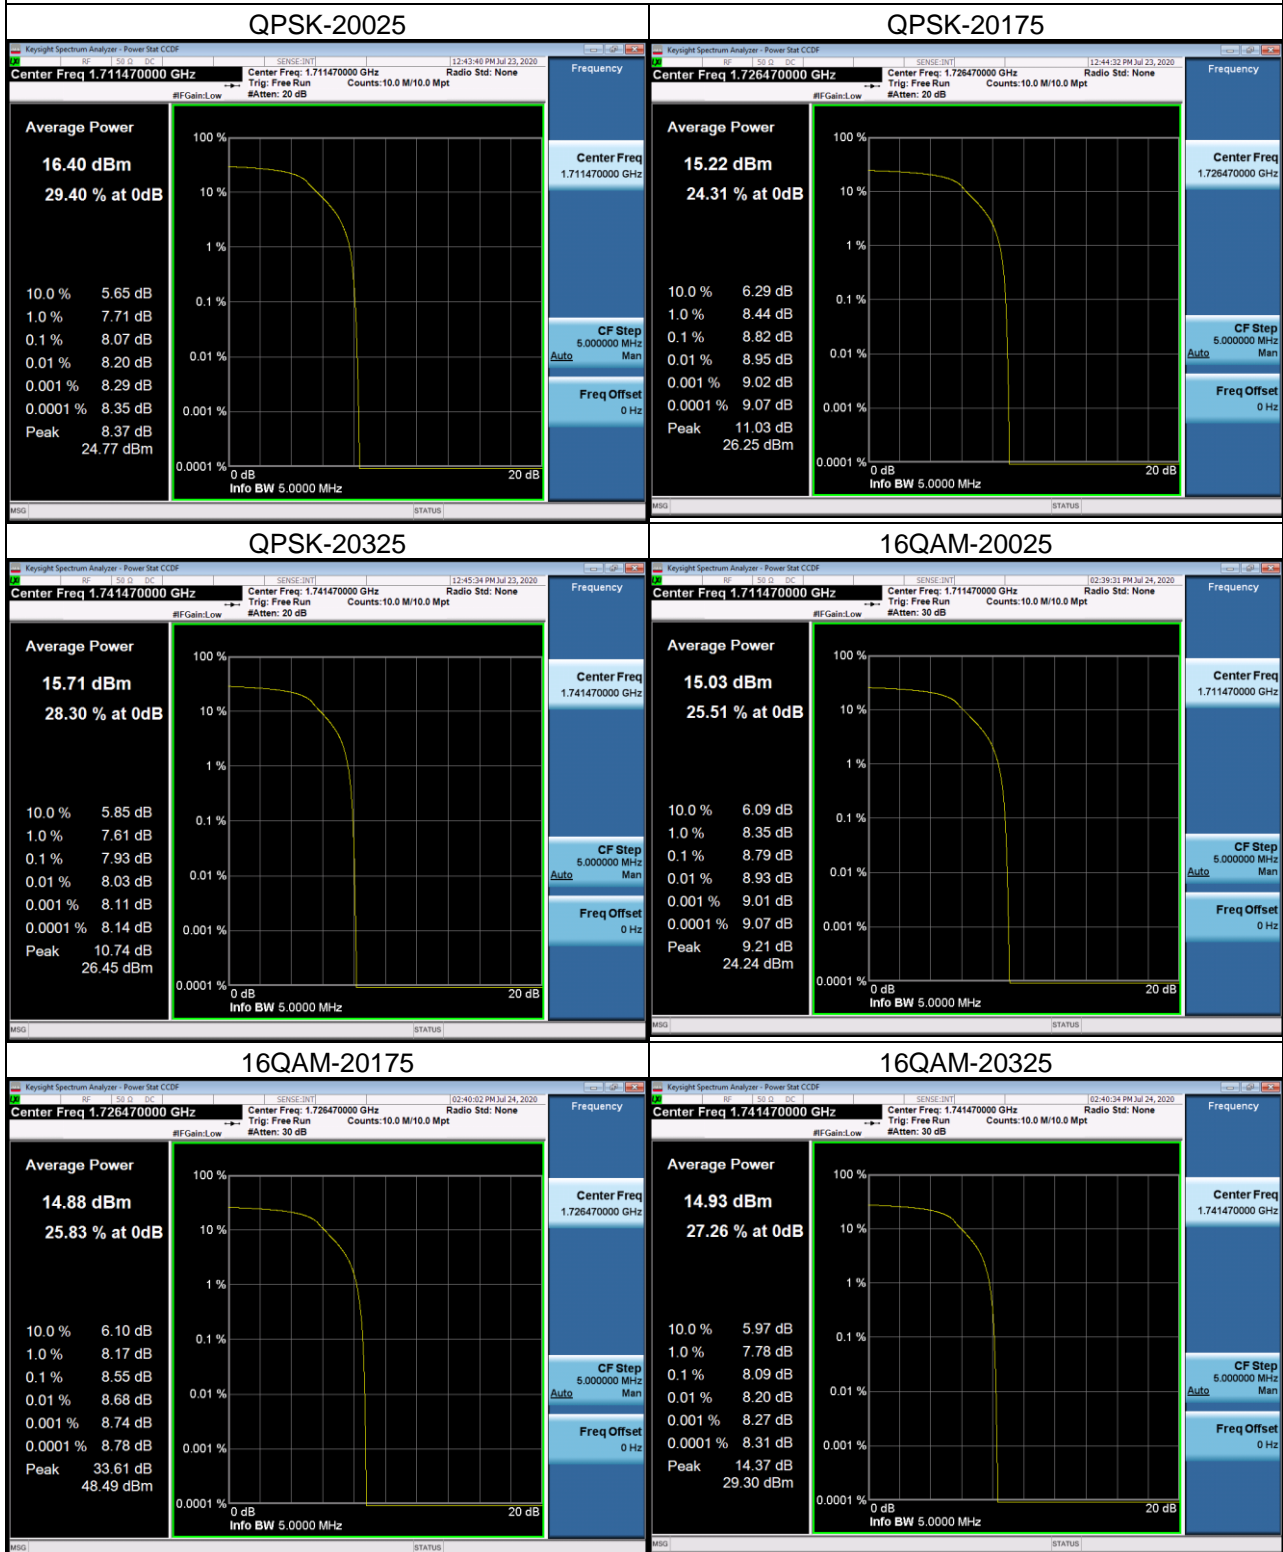

LTE Cat-M1 Band 4_15M Spectrum Plot