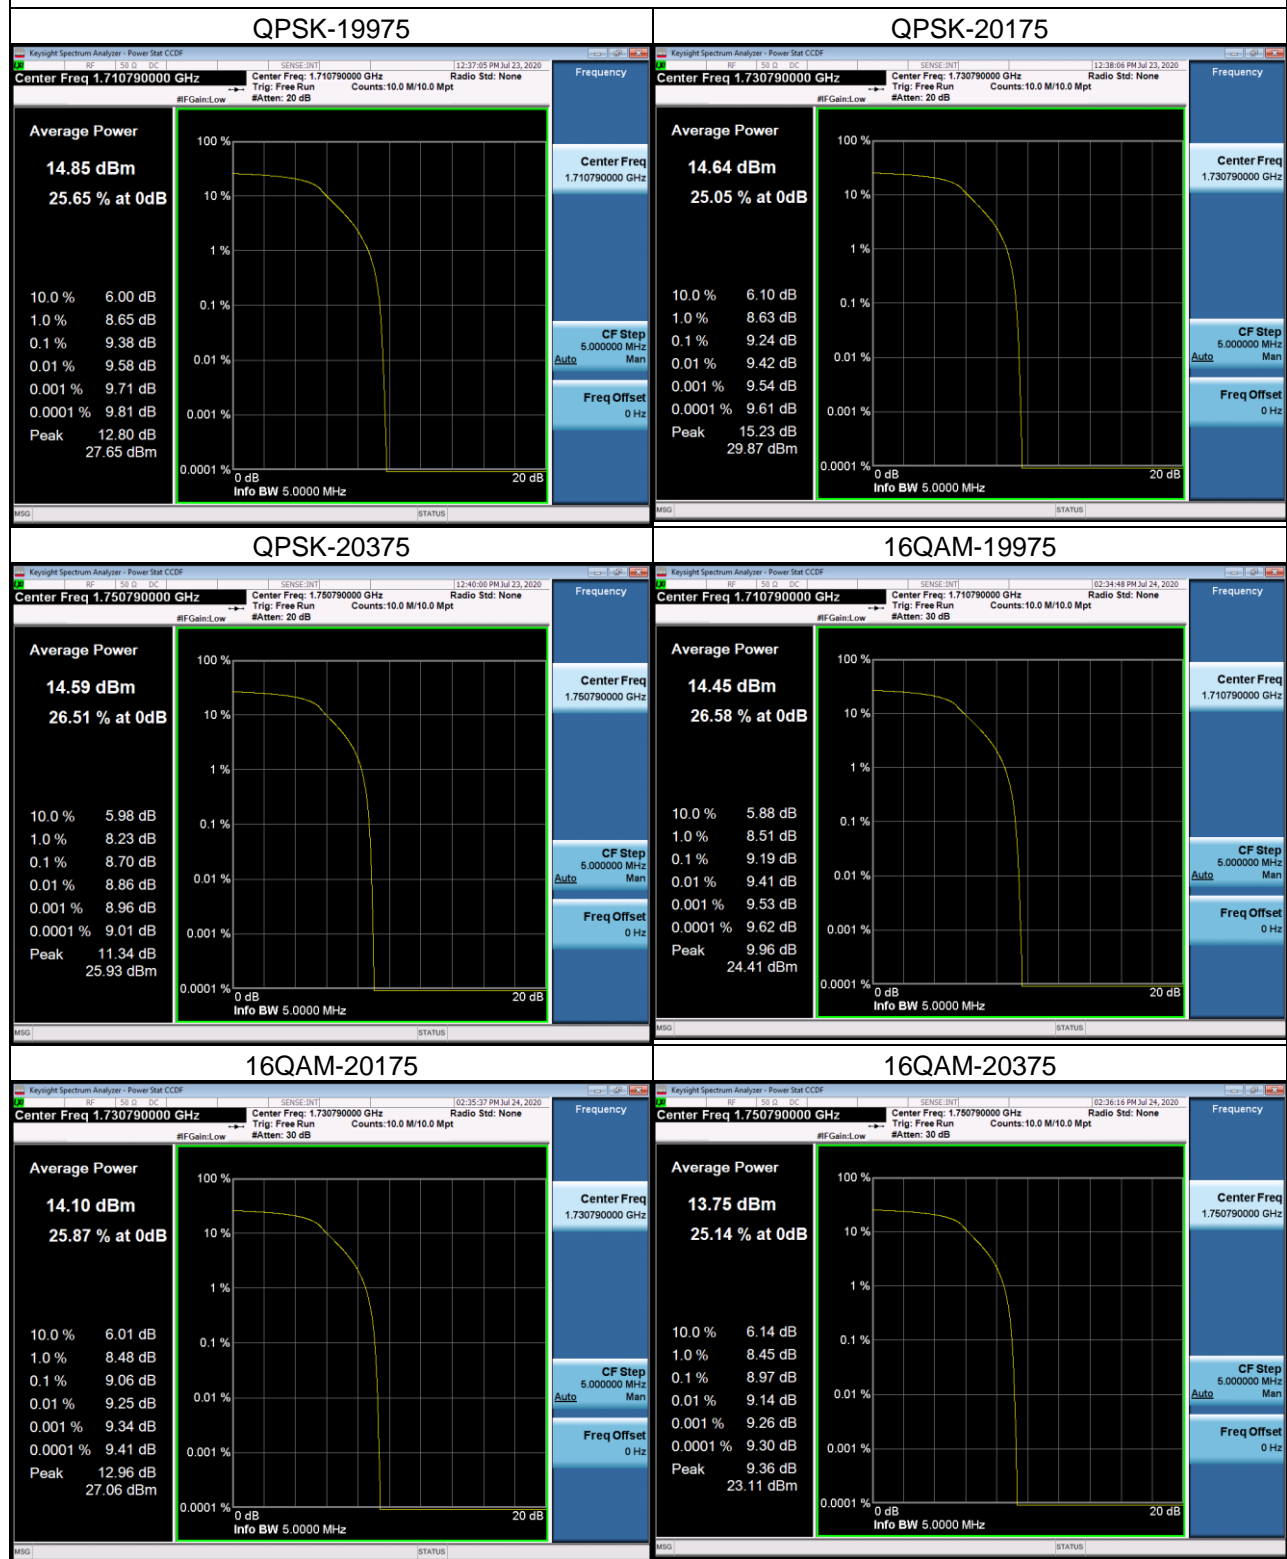

Test Mode	LTE Cat-M1 Band 4	Test Date	2020/7/24

LTE Cat-M1 Band 4_5M Spectrum Plot