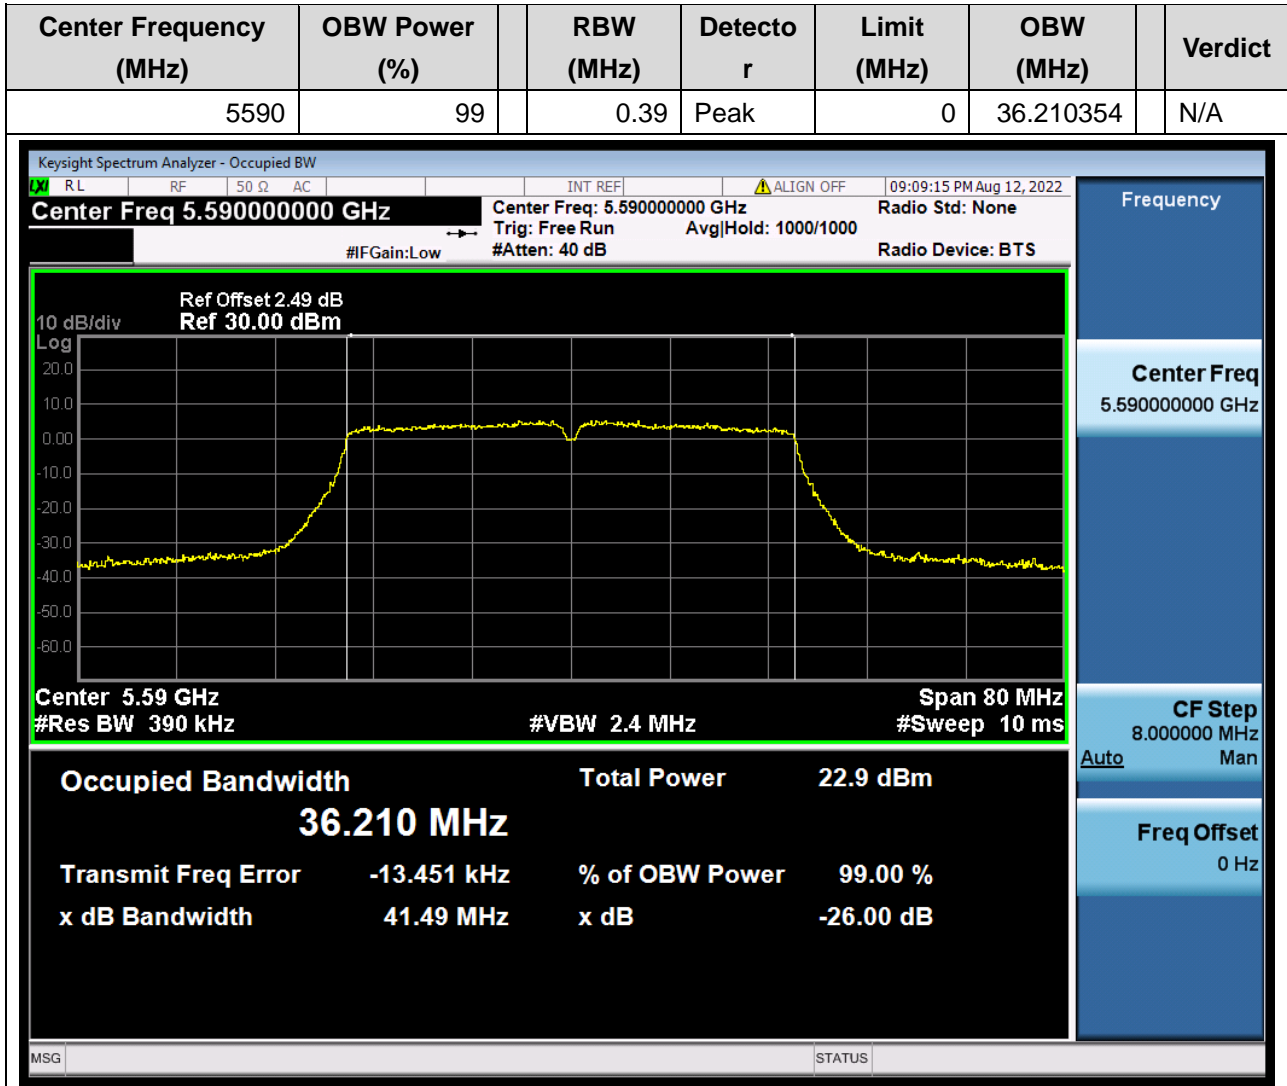

41. 802.11ac_40M_U-NII-2C_L

41.1. A.2.2-99% Bandwidth(NTNV)

Center Frequency (MHz)	OBW Power (%)	RBW (MHz)	Detector	Limit (MHz)	OBW (MHz)	Verdict
5510	99	0.39	Peak	0	36.218994	N/A

42. 802.11ac_40M_U-NII-2C_M

42.1. A.2.2-99% Bandwidth(NTNV)

43. 802.11ac_40M_U-NII-2C_H

43.1. A.2.2-99% Bandwidth(NTNV)

Center Frequency (MHz)	OBW Power (%)	RBW (MHz)	Detector	Limit (MHz)	OBW (MHz)	Verdict
5670	99	0.39	Peak	0	36.220573	N/A