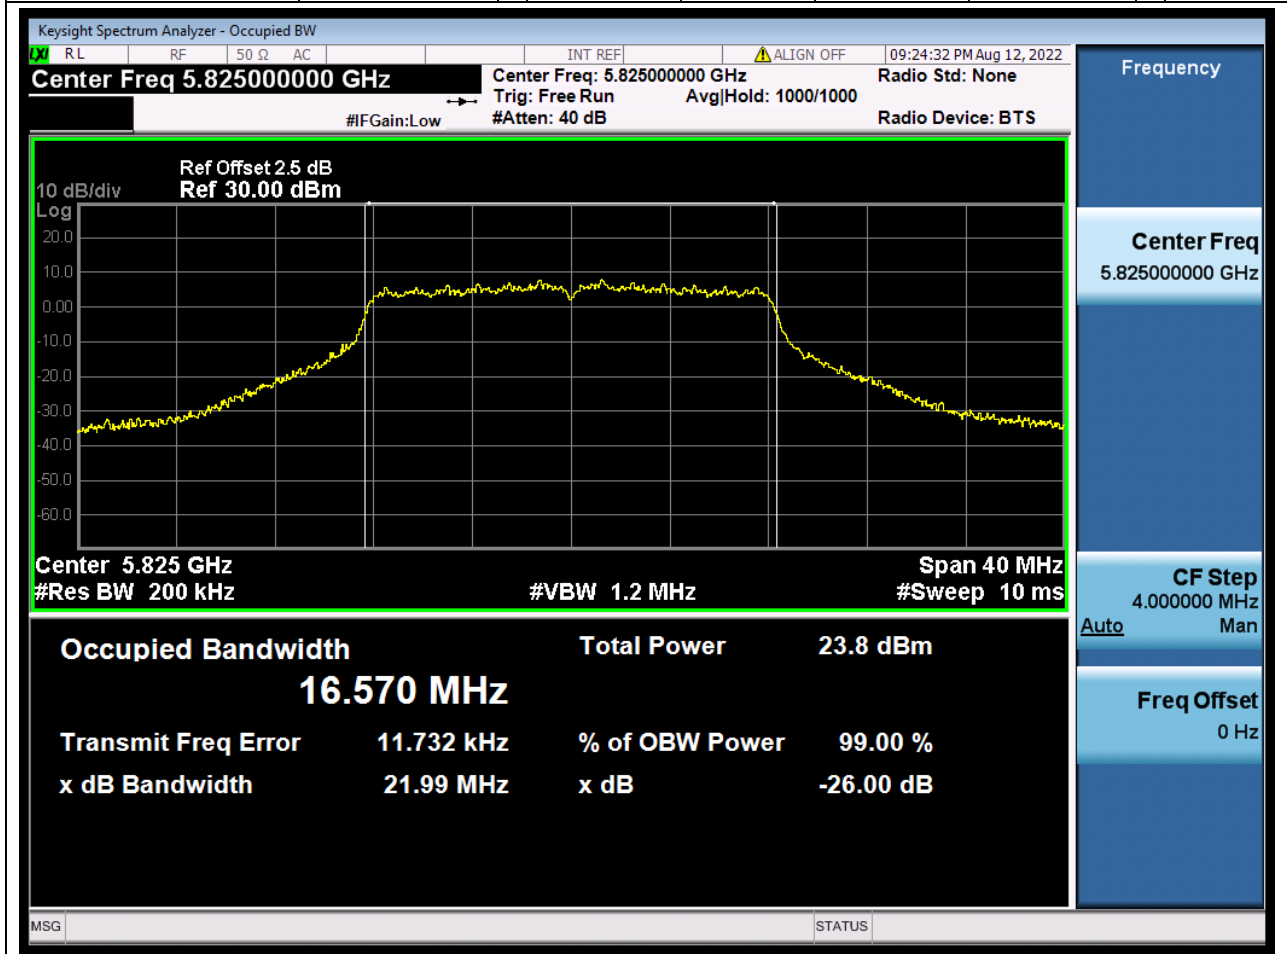

48. 802.11a_20M_U-NII-3_H

48.1. A.2.2-99% Bandwidth(NTNV)

Center Frequency (MHz)	OBW Power (%)	RBW (MHz)	Detector	Limit (MHz)	OBW (MHz)	Verdict
5825	99	0.2	Peak	0	16.570367	N/A