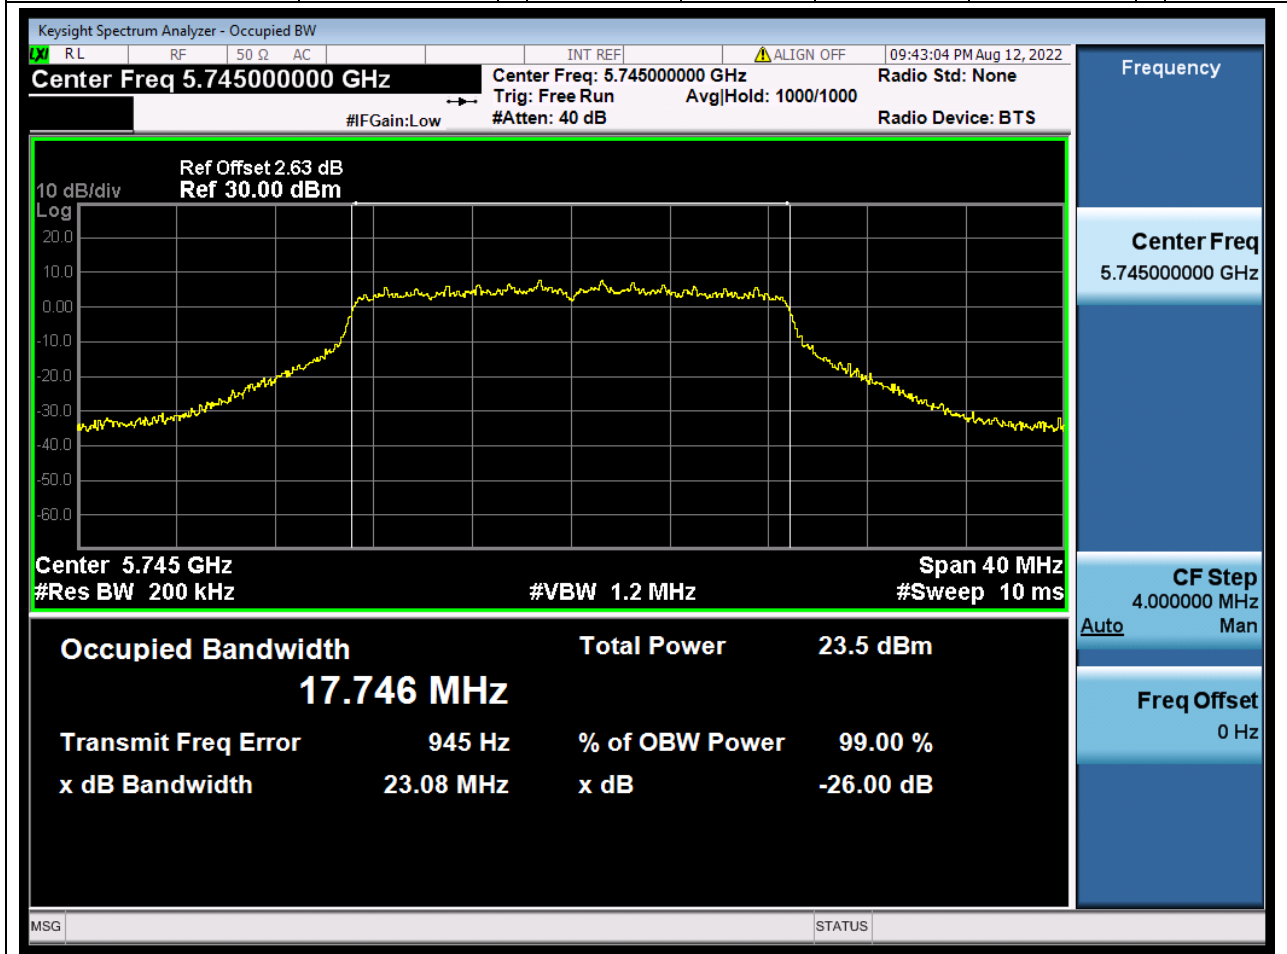

54. 802.11ac_20M_U-NII-3_L

54.1. A.2.2-99% Bandwidth(NTNV)

Center Frequency (MHz)	OBW Power (%)	RBW (MHz)	Detector	Limit (MHz)	OBW (MHz)	Verdict
5745	99	0.2	Peak	0	17.746179	N/A