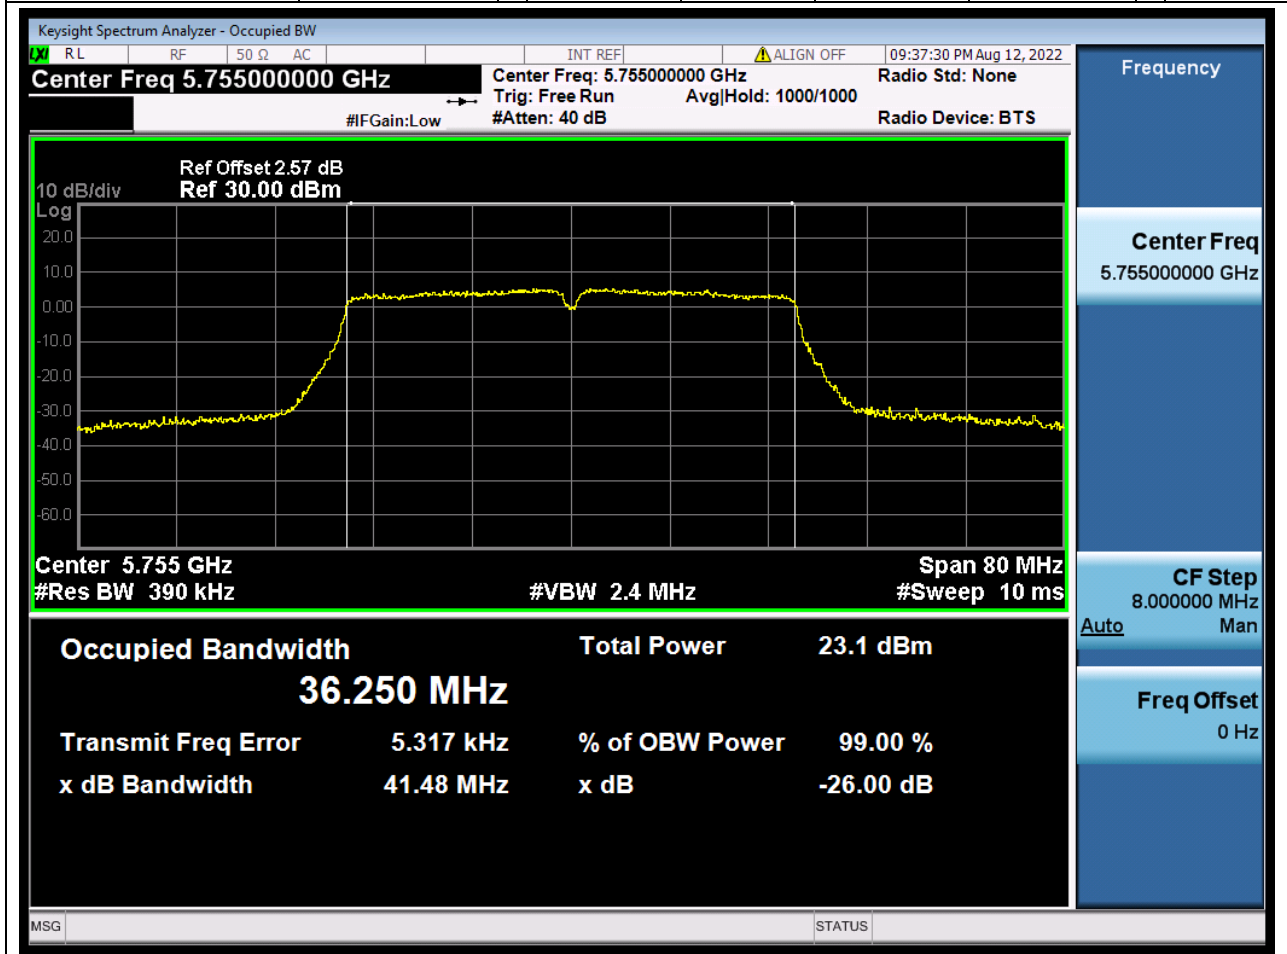

52. 802.11n_40M_U-NII-3_L

52.1. A.2.2-99% Bandwidth(NTNV)

Center Frequency (MHz)	OBW Power (%)	RBW (MHz)	Detector	Limit (MHz)	OBW (MHz)	Verdict
5755	99	0.39	Peak	0	36.250313	N/A