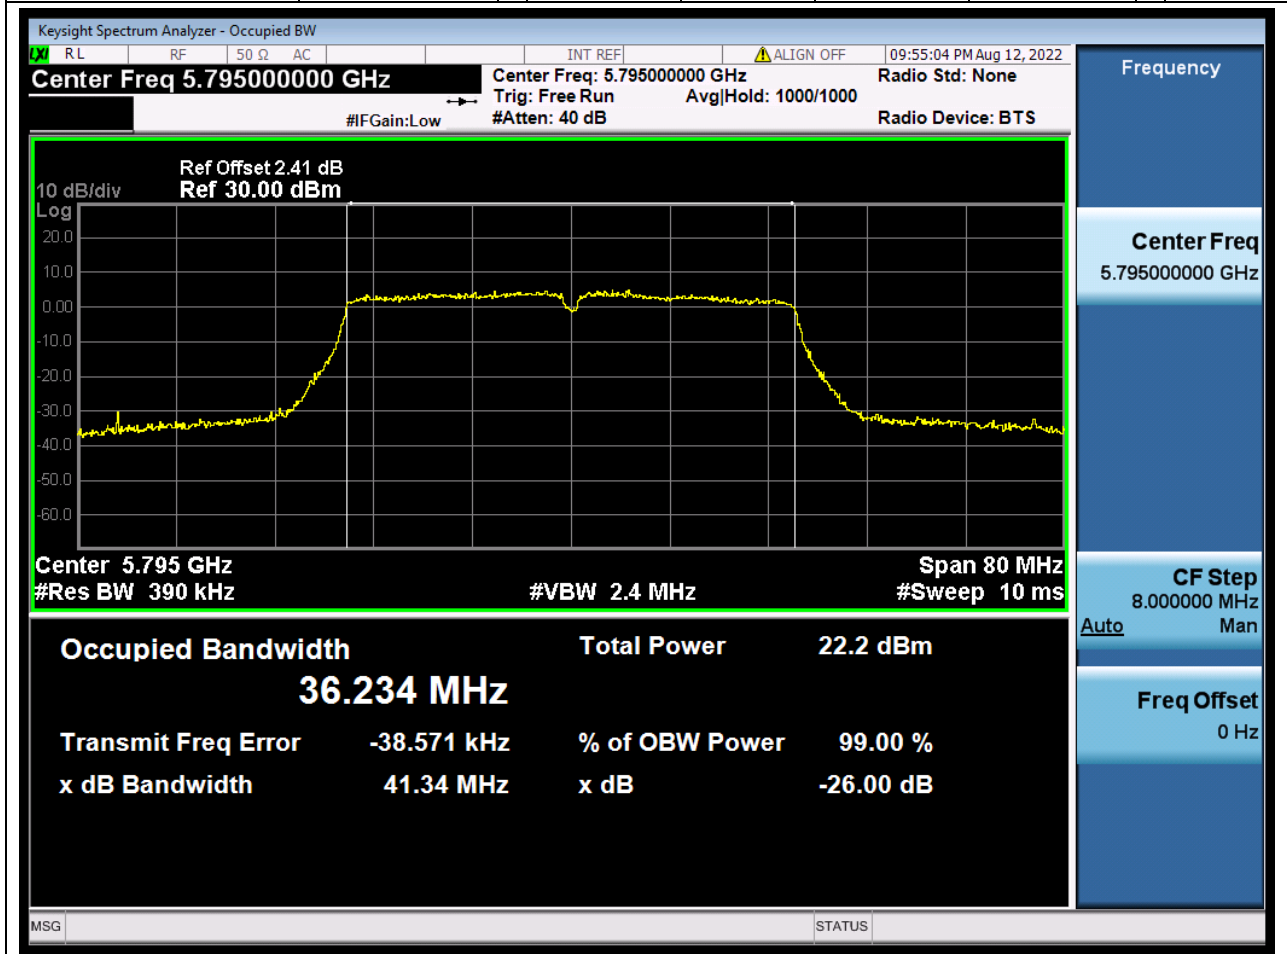

58. 802.11ac_40M_U-NII-3_H

58.1. A.2.2-99% Bandwidth(NTNV)

Center Frequency (MHz)	OBW Power (%)	RBW (MHz)	Detector	Limit (MHz)	OBW (MHz)	Verdict
5795	99	0.39	Peak	0	36.234497	N/A