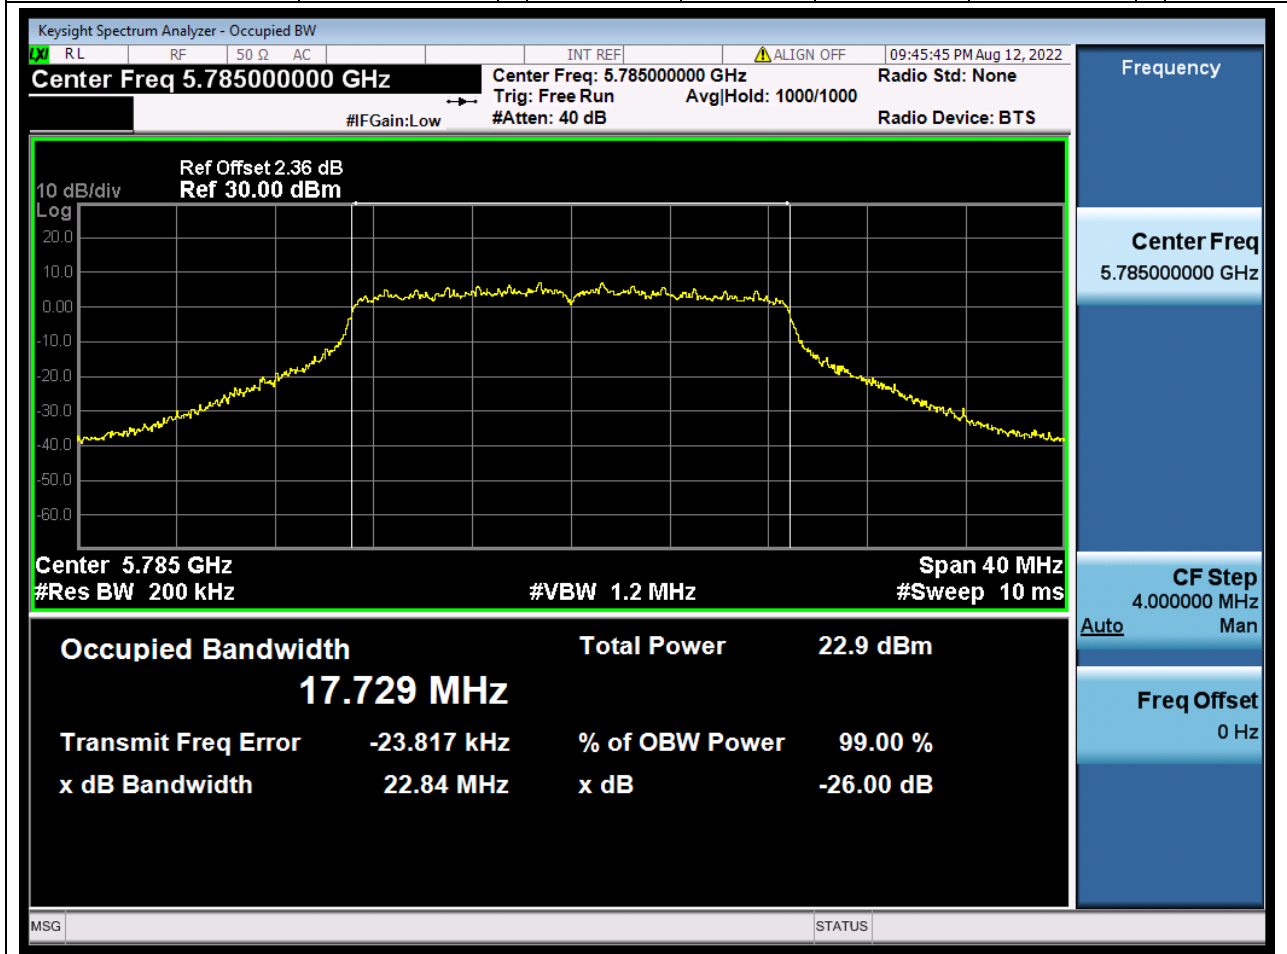

55. 802.11ac_20M_U-NII-3_M

55.1. A.2.2-99% Bandwidth(NTNV)

Center Frequency (MHz)	OBW Power (%)	RBW (MHz)	Detector	Limit (MHz)	OBW (MHz)	Verdict
5785	99	0.2	Peak	0	17.728529	N/A