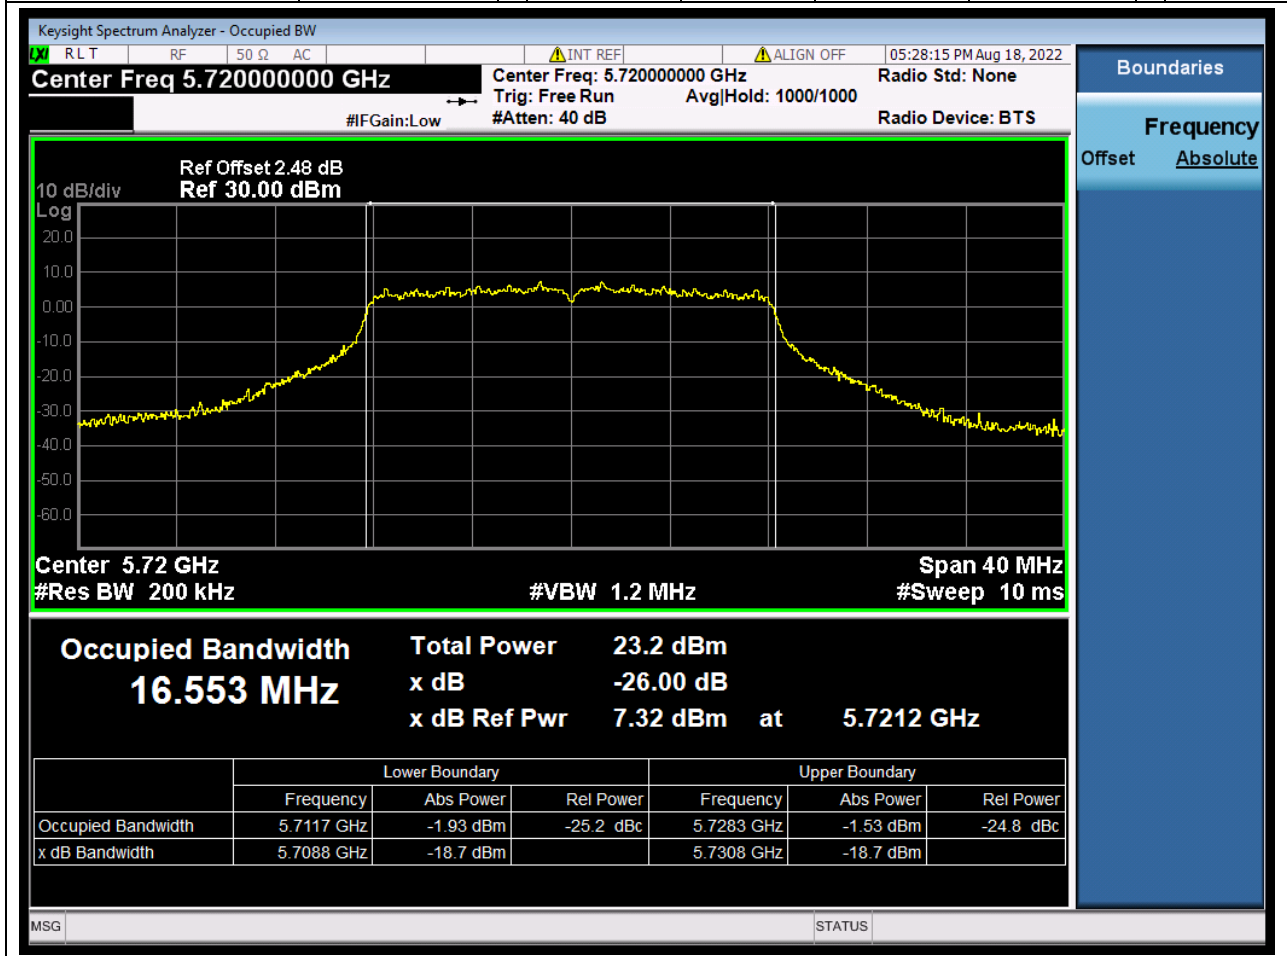

1. 802.11a_20M_U-NII-2C_CH144

1.1. A.2.2-99% Bandwidth(NTNV)

Center Frequency (MHz)	OBW Power (%)	RBW (MHz)	Detector	Limit (MHz)	OBW (MHz)	Verdict
5720	99	0.2	Peak	0	16.552738	N/A