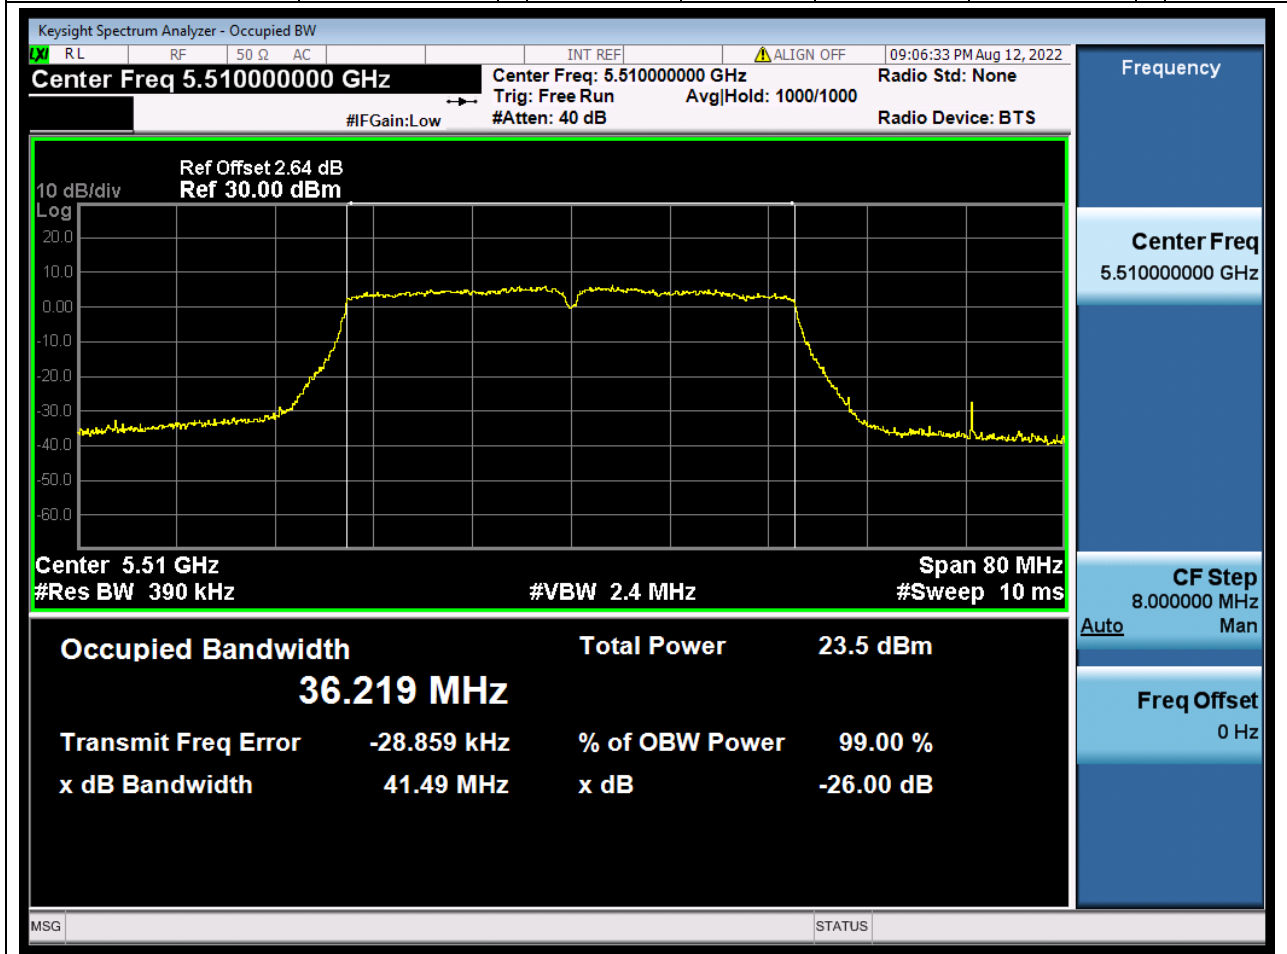

41. 802.11ac_40M_U-NII-2C_L

41.1. A.2.2-99% Bandwidth(NTNV)

Center Frequency (MHz)	OBW Power (%)	RBW (MHz)	Detector	Limit (MHz)	OBW (MHz)	Verdict
5510	99	0.39	Peak	0	36.218994	N/A

42. 802.11ac_40M_U-NII-2C_M