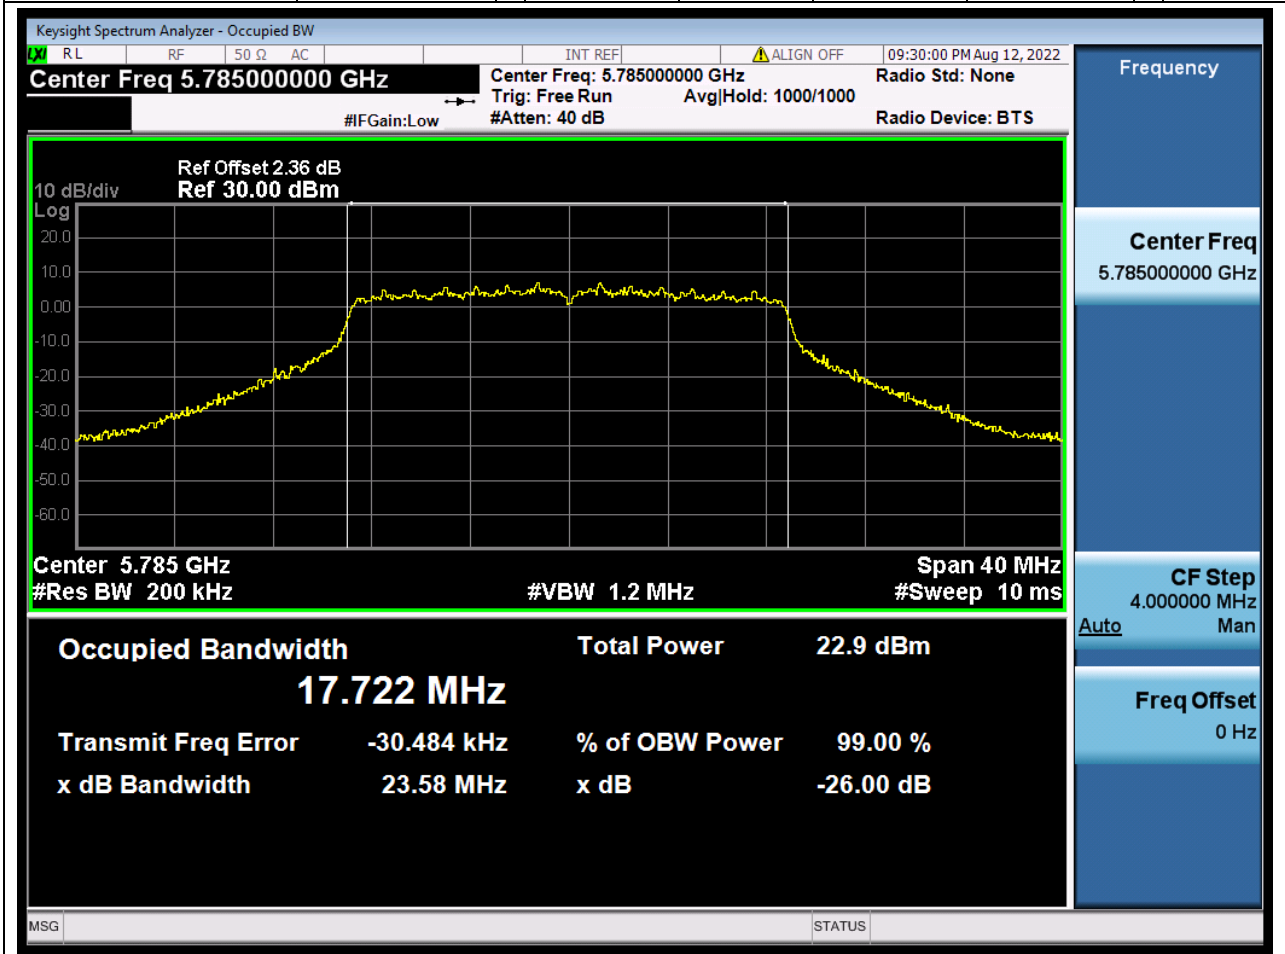

50. 802.11n_20M_U-NII-3_M

50.1. A.2.2-99% Bandwidth(NTNV)

Center Frequency (MHz)	OBW Power (%)	RBW (MHz)	Detector	Limit (MHz)	OBW (MHz)	Verdict
5785	99	0.2	Peak	0	17.721725	N/A