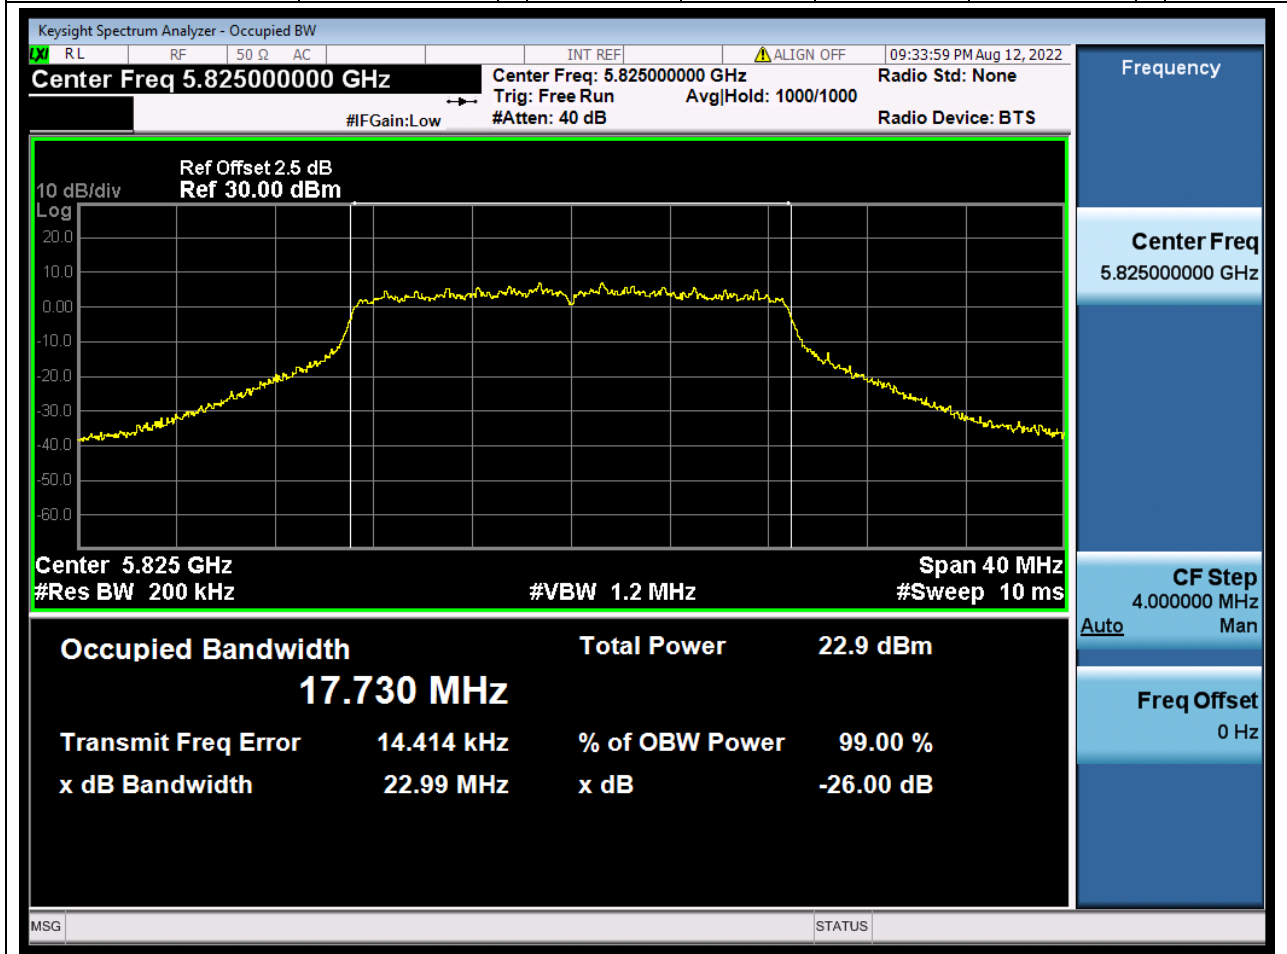

51. 802.11n_20M_U-NII-3_H

51.1. A.2.2-99% Bandwidth(NTNV)

Center Frequency (MHz)	OBW Power (%)	RBW (MHz)	Detector	Limit (MHz)	OBW (MHz)	Verdict
5825	99	0.2	Peak	0	17.730381	N/A