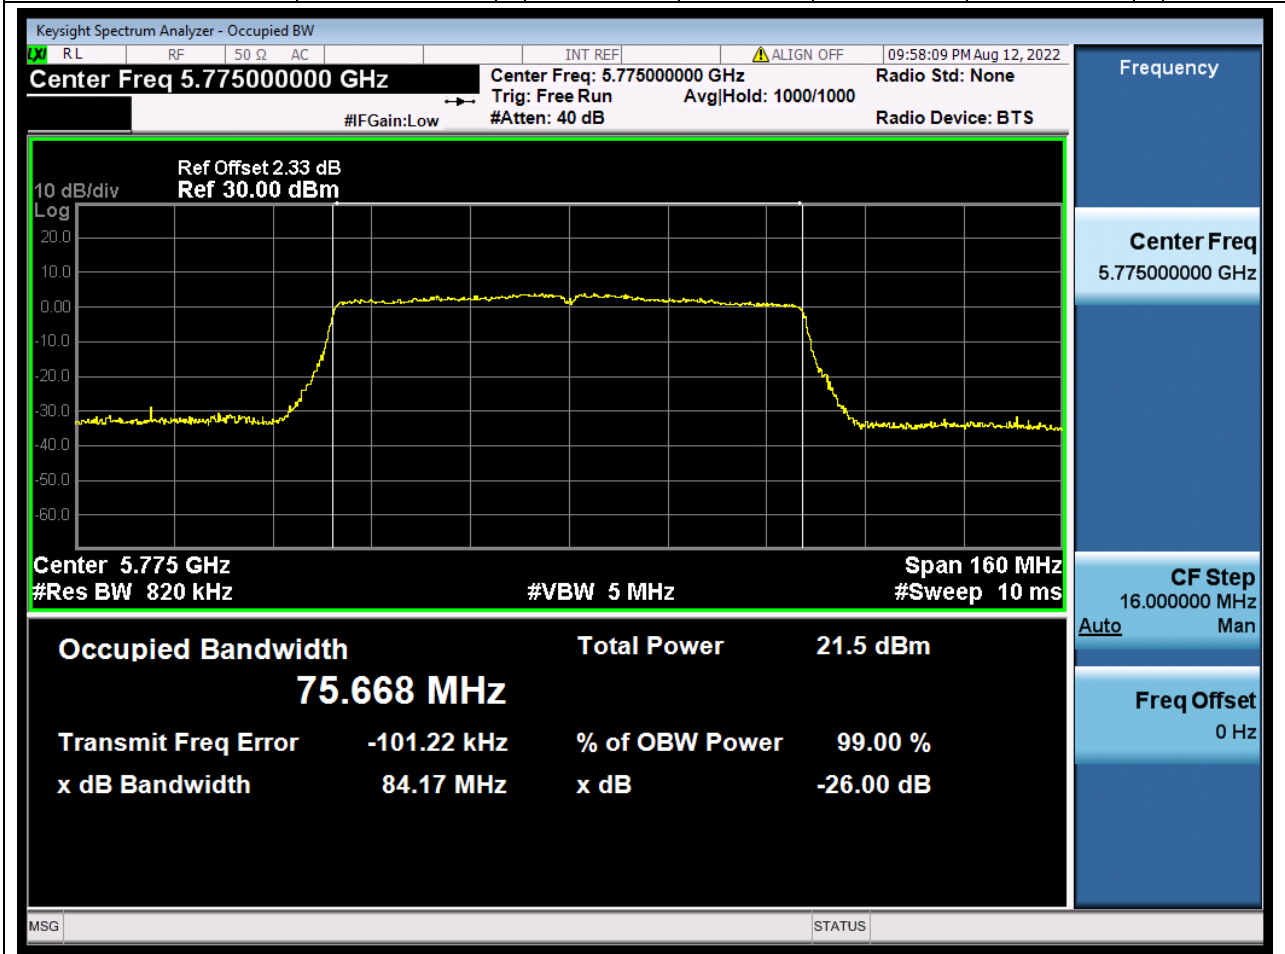

58. 802.11ac_40M_U-NII-3_H

58.1. A.2.2-99% Bandwidth(NTNV)

Center Frequency (MHz)	OBW Power (%)	RBW (MHz)	Detector	Limit (MHz)	OBW (MHz)	Verdict
5795	99	0.39	Peak	0	36.234497	N/A

59. 802.11ac_80M_U-NII-3_M

59.1. A.2.2-99% Bandwidth(NTNV)

Center Frequency (MHz)	OBW Power (%)	RBW (MHz)	Detector	Limit (MHz)	OBW (MHz)	Verdict
5775	99	0.82	Peak	0	75.667727	N/A

1. 802.11a_20M_U-NII-2C_CH144

1.1. A.2.2-99% Bandwidth(NTNV)