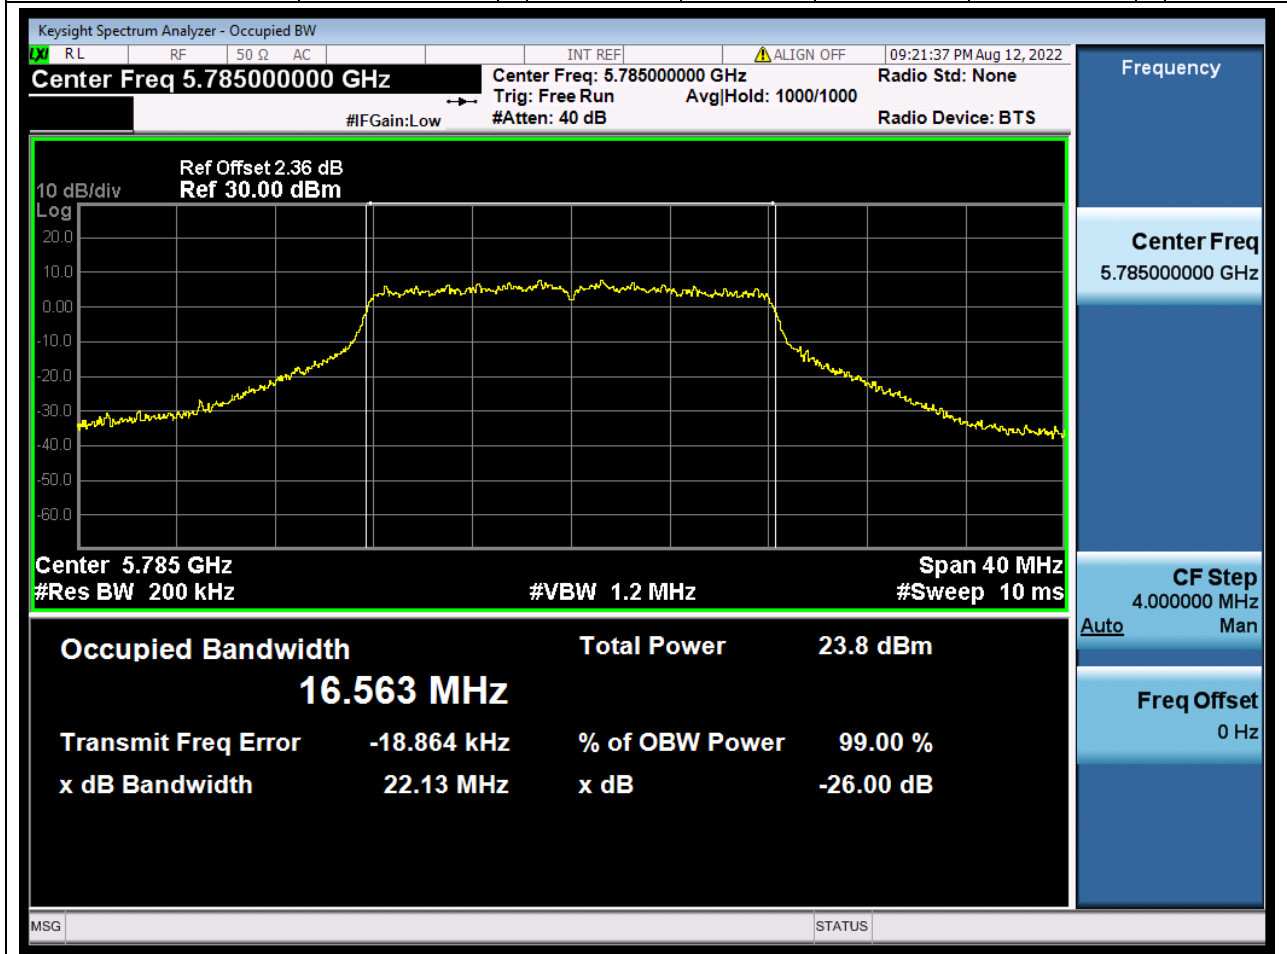

47. 802.11a_20M_U-NII-3_M

47.1. A.2.2-99% Bandwidth(NTNV)

Center Frequency (MHz)	OBW Power (%)	RBW (MHz)	Detector	Limit (MHz)	OBW (MHz)	Verdict
5785	99	0.2	Peak	0	16.562567	N/A