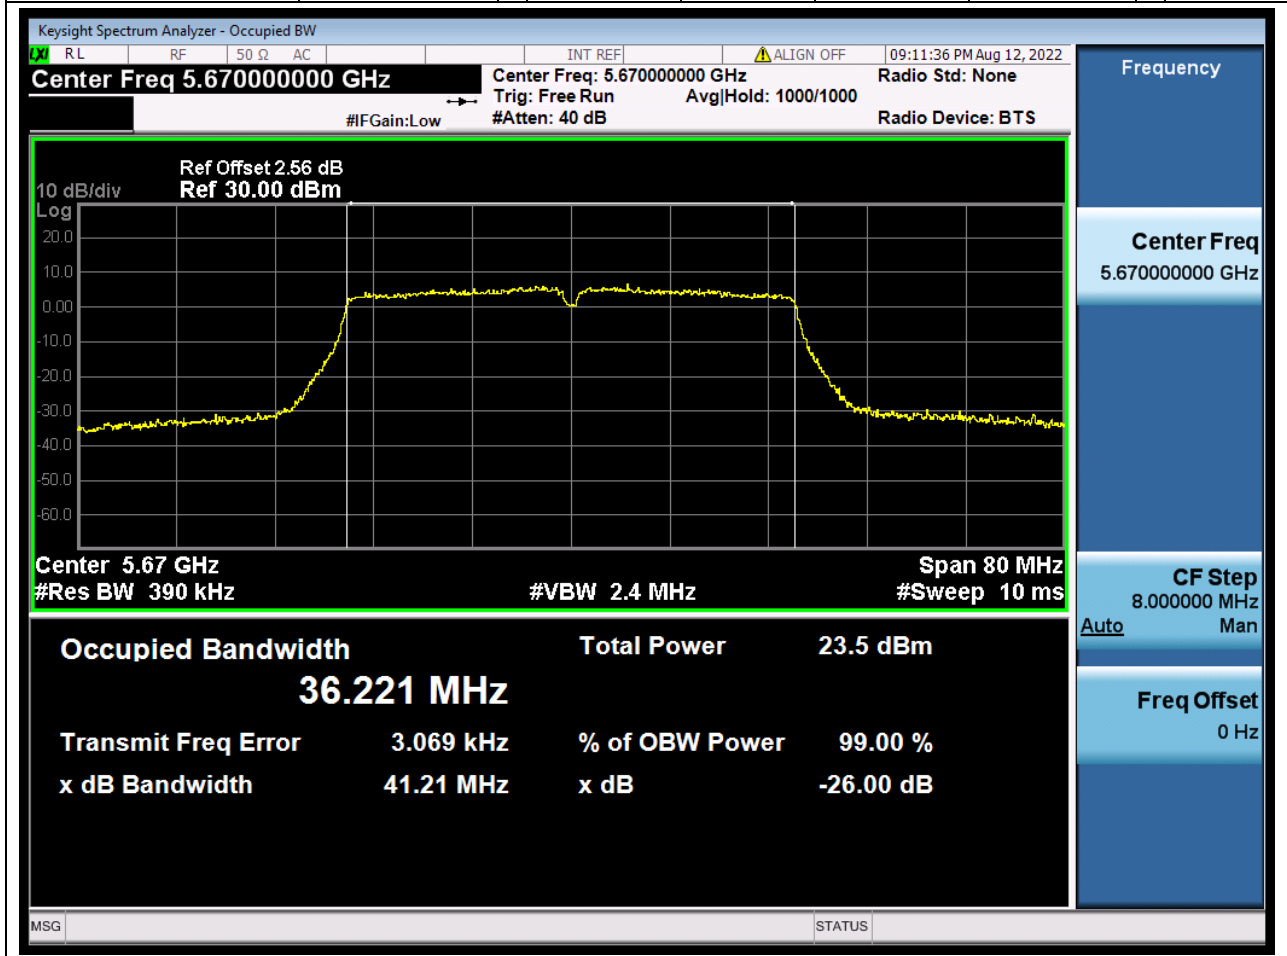

43. 802.11ac_40M_U-NII-2C_H

43.1. A.2.2-99% Bandwidth(NTNV)

Center Frequency (MHz)	OBW Power (%)	RBW (MHz)	Detector	Limit (MHz)	OBW (MHz)	Verdict
5670	99	0.39	Peak	0	36.220573	N/A