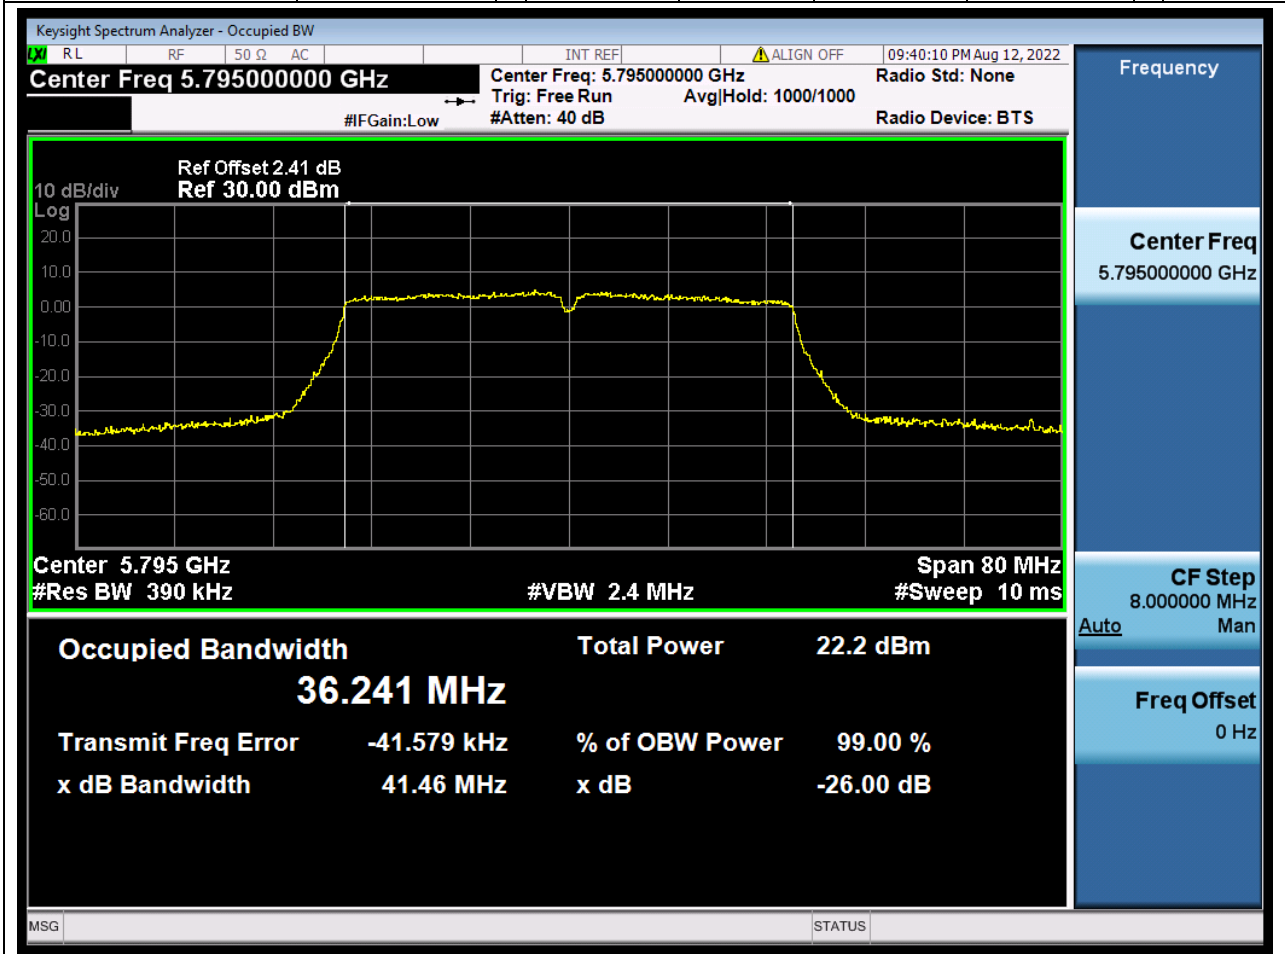

53. 802.11n_40M_U-NII-3_H

53.1. A.2.2-99% Bandwidth(NTNV)

Center Frequency (MHz)	OBW Power (%)	RBW (MHz)	Detector	Limit (MHz)	OBW (MHz)	Verdict
5795	99	0.39	Peak	0	36.241135	N/A