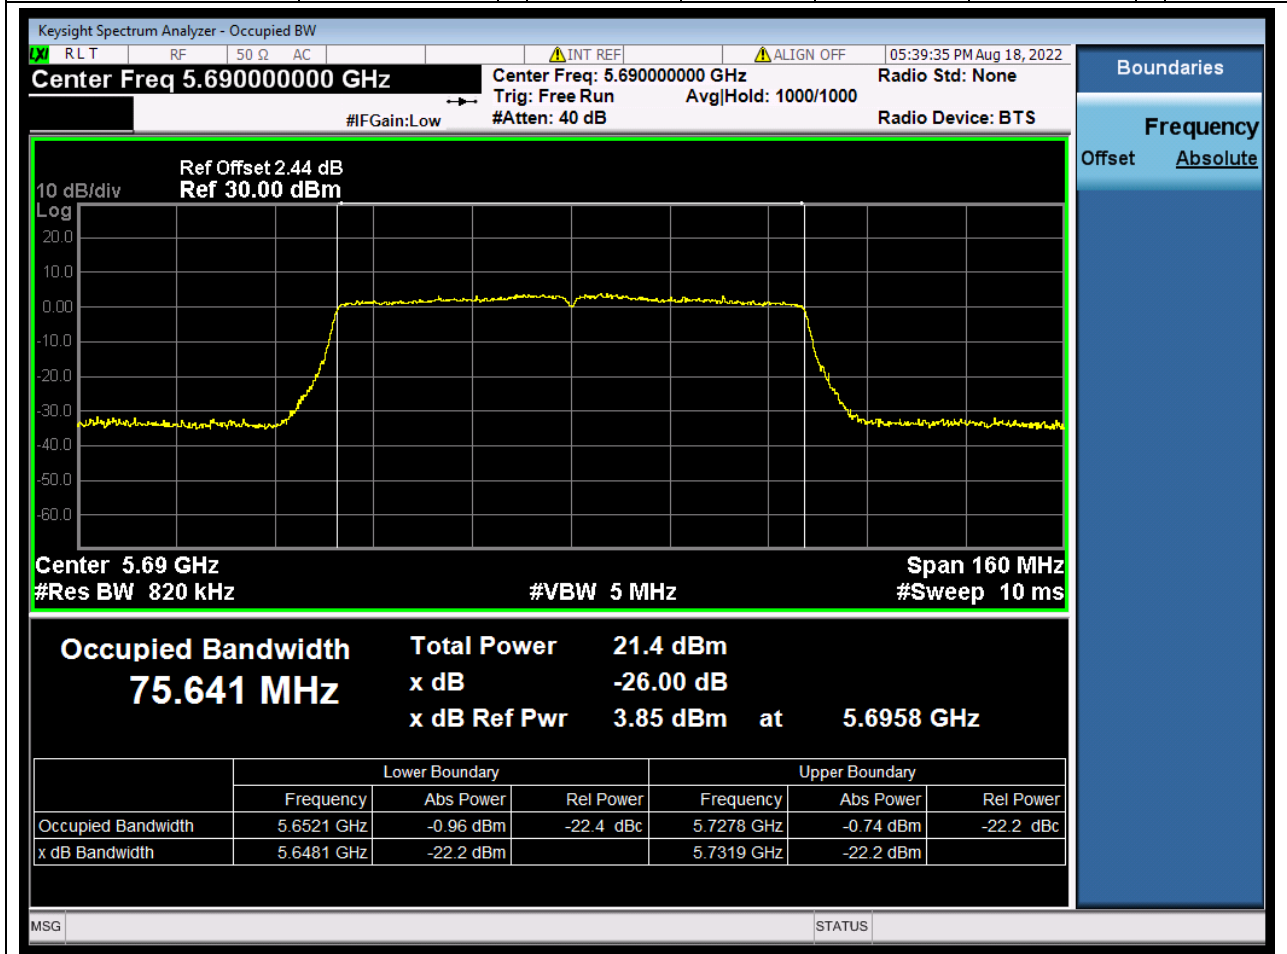

4.1. A.2.2-99% Bandwidth(NTNV)

Center Frequency (MHz)	OBW Power (%)	RBW (MHz)	Detector	Limit (MHz)	OBW (MHz)	Verdict
5720	99	0.2	Peak	0	17.746579	N/A

5. 802.11ac_40M_U-NII-2C_CH142

5.1. A.2.2-99% Bandwidth(NTNV)

Center Frequency (MHz)	OBW Power (%)	RBW (MHz)	Detector	Limit (MHz)	OBW (MHz)	Verdict
5710	99	0.39	Peak	0	36.213149	N/A

6. 802.11ac_80M_U-NII-2C_CH138

6.1. A.2.2-99% Bandwidth(NTNV)

Center Frequency (MHz)	OBW Power (%)	RBW (MHz)	Detector	Limit (MHz)	OBW (MHz)	Verdict
5690	99	0.82	Peak	0	75.641446	N/A