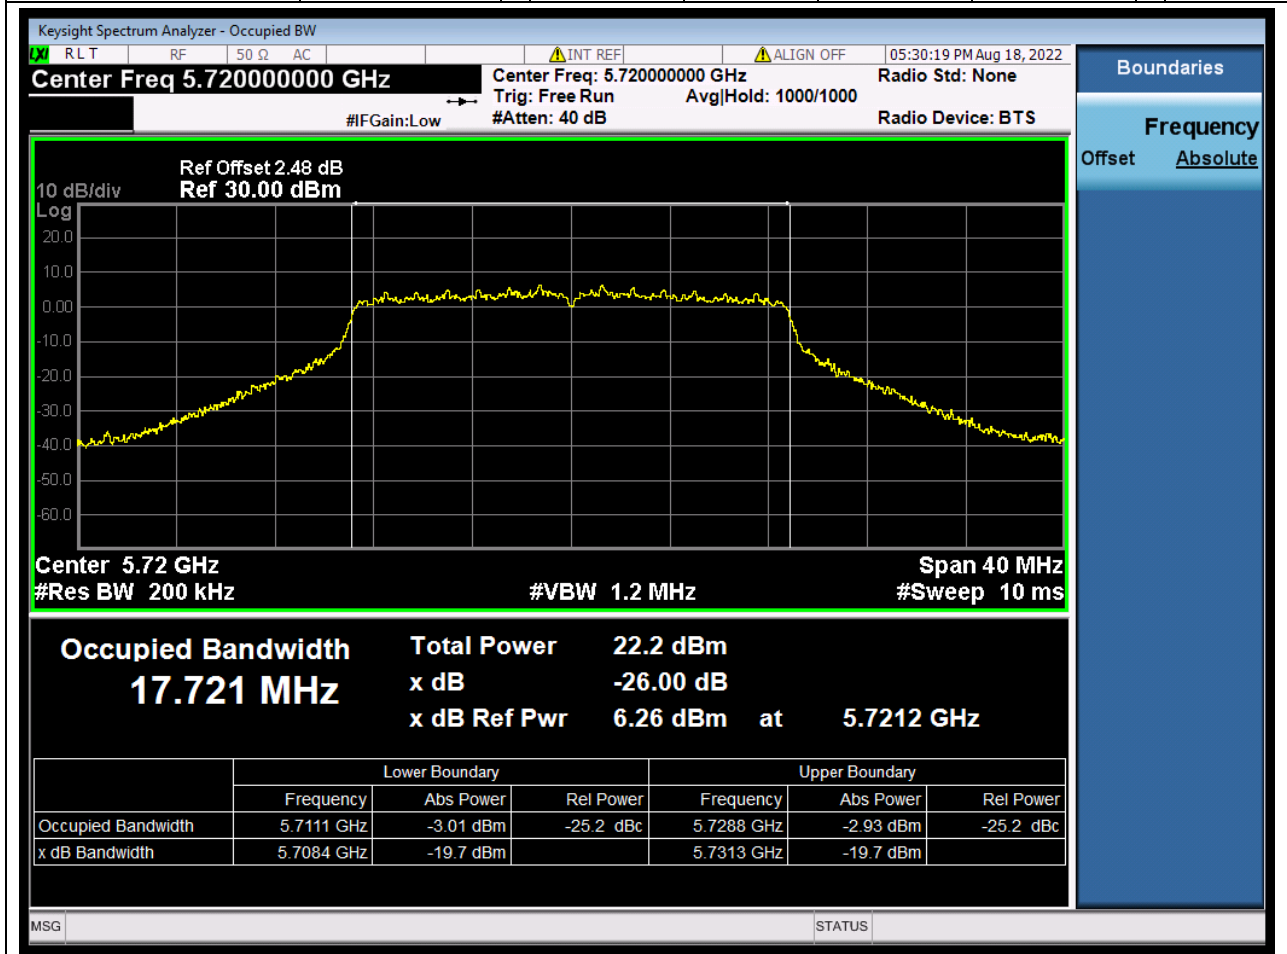

2. 802.11n_20M_U-NII-2C_CH144

2.1. A.2.2-99% Bandwidth(NTNV)

Center Frequency (MHz)	OBW Power (%)	RBW (MHz)	Detector	Limit (MHz)	OBW (MHz)	Verdict
5720	99	0.2	Peak	0	17.72123	N/A