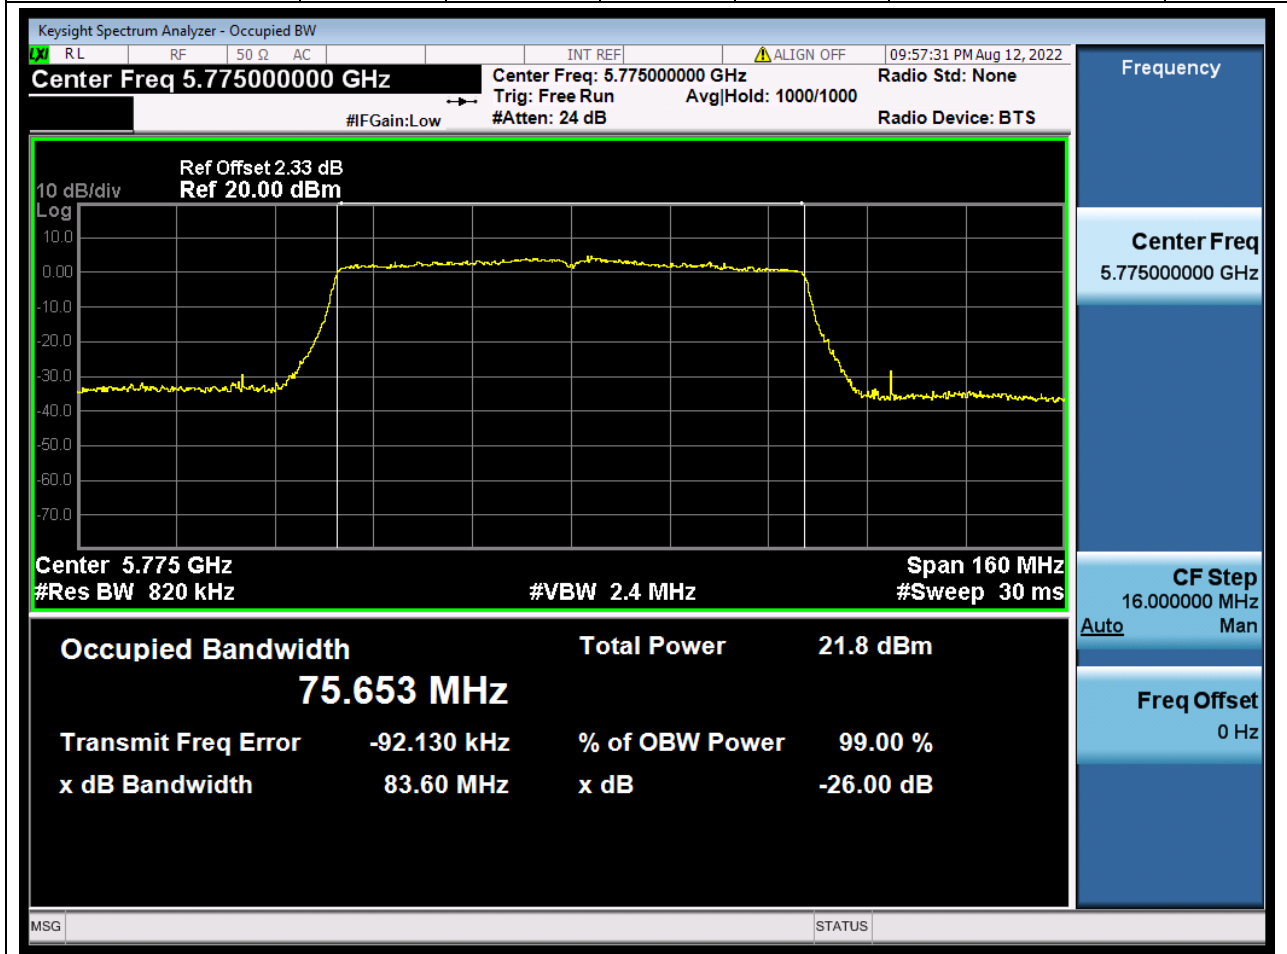

59. 802.11ac_80M_U-NII-3_M

59.1. A.2-26dB Bandwidth(NTNV)

Center Frequency (MHz)	XdB Down	RBW (MHz)	Detector	Limit (MHz)	XdB BandWidth (MHz)	Verdict
5775	26	0.82	Peak	0	83.601666	N/A