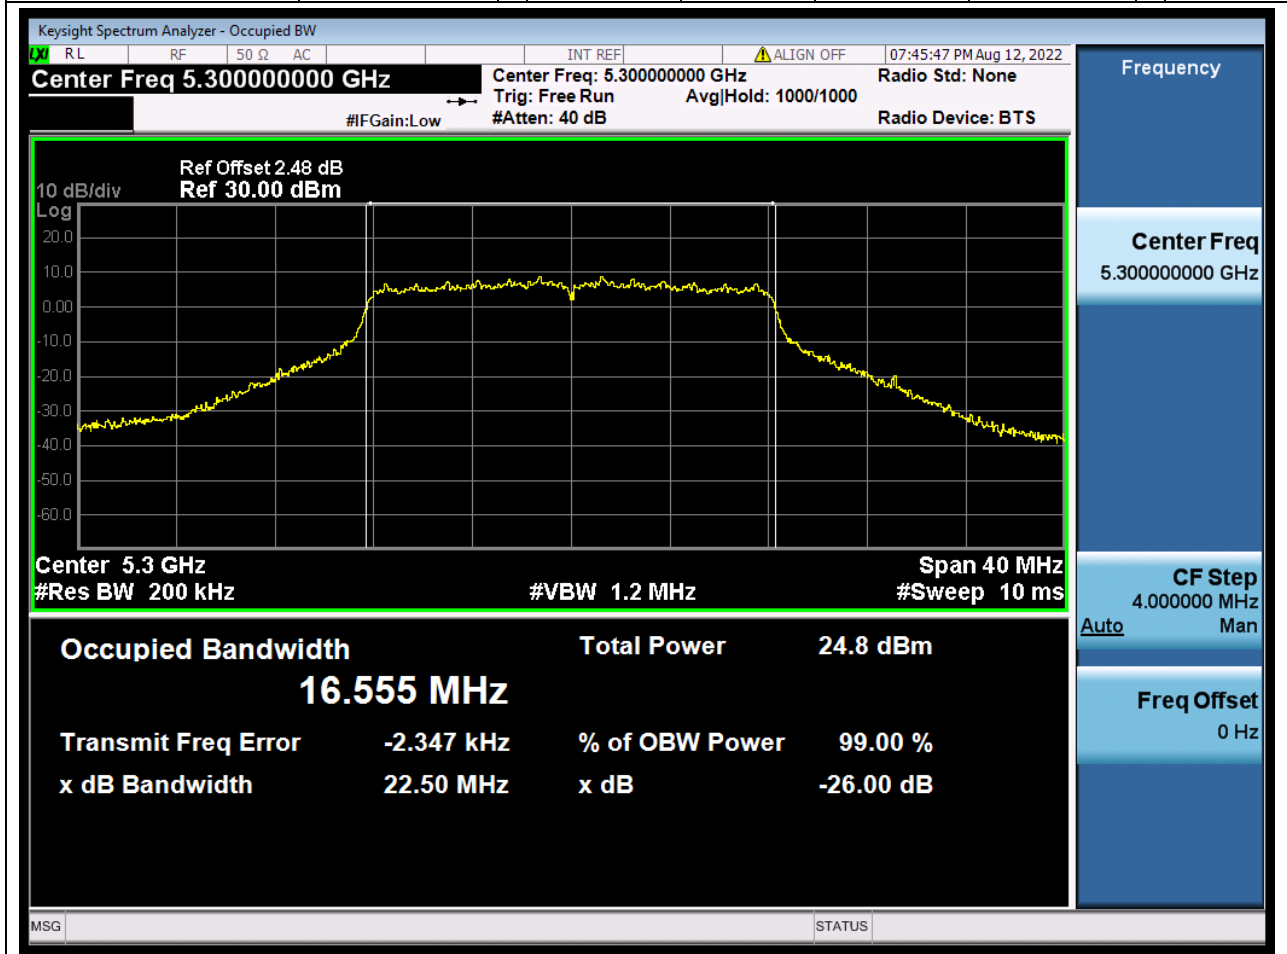

16. 802.11a_20M_U-NII-2A_M

16.1. A.2.2-99% Bandwidth(NTNV)

Center Frequency (MHz)	OBW Power (%)	RBW (MHz)	Detector	Limit (MHz)	OBW (MHz)	Verdict
5300	99	0.2	Peak	0	16.555345	N/A