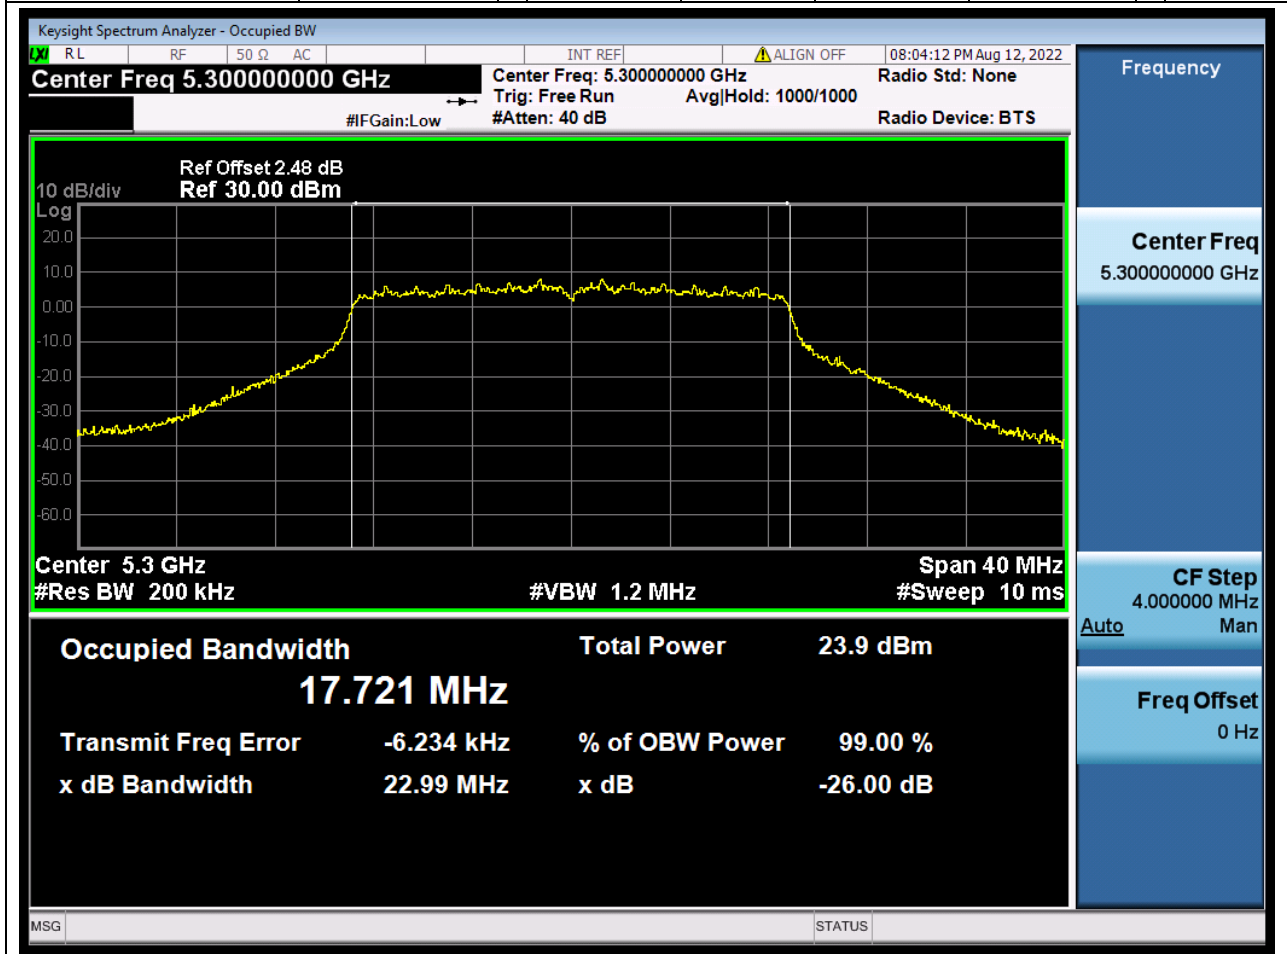

19. 802.11n_20M_U-NII-2A_M

19.1. A.2.2-99% Bandwidth(NTNV)

Center Frequency (MHz)	OBW Power (%)	RBW (MHz)	Detector	Limit (MHz)	OBW (MHz)	Verdict
5300	99	0.2	Peak	0	17.720719	N/A