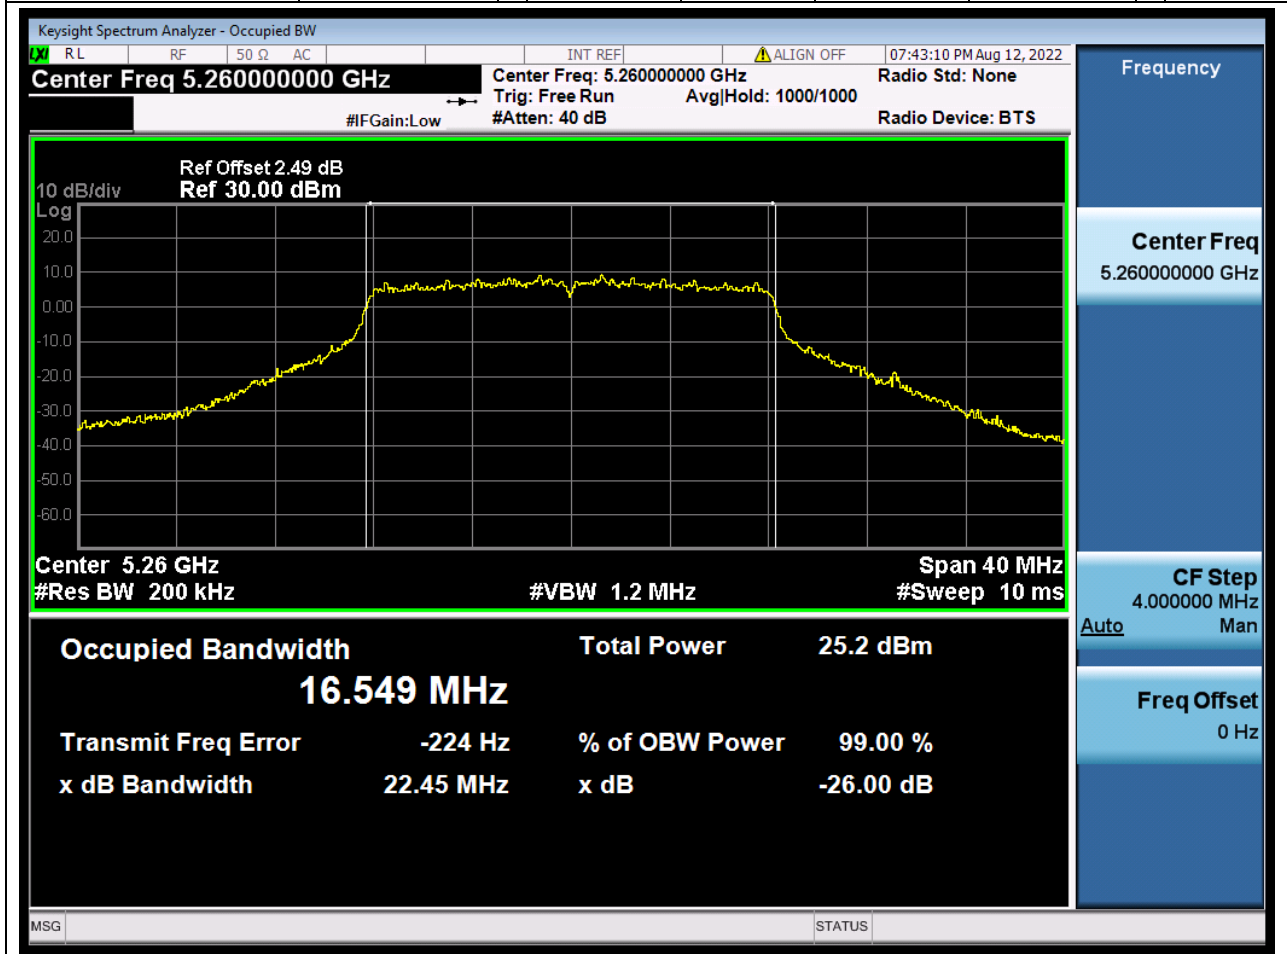

15. 802.11a_20M_U-NII-2A_L

15.1. A.2.2-99% Bandwidth(NTNV)

Center Frequency (MHz)	OBW Power (%)	RBW (MHz)	Detector	Limit (MHz)	OBW (MHz)	Verdict
5260	99	0.2	Peak	0	16.548648	N/A