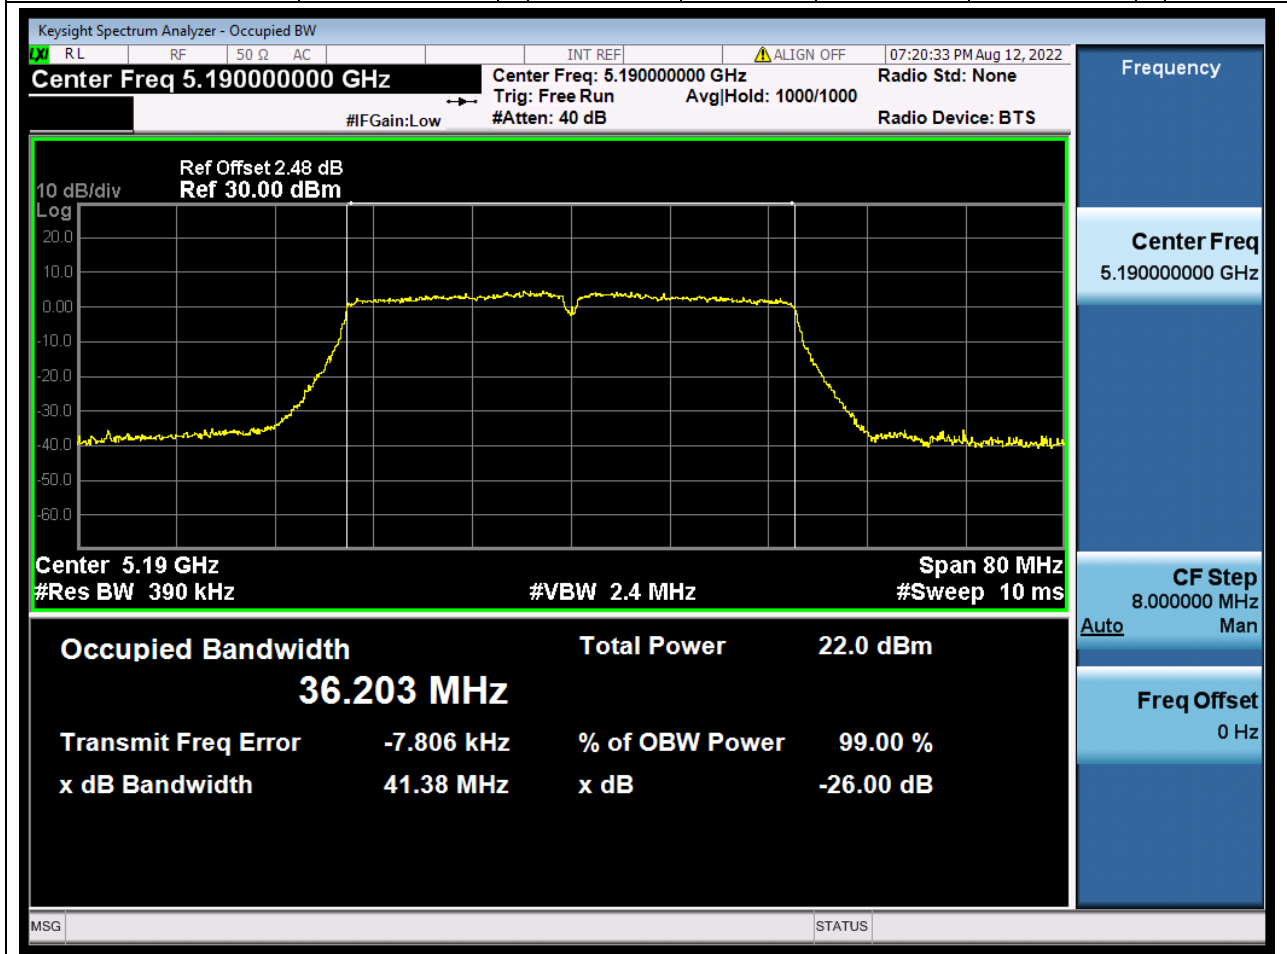

7. 802.11n_40M_U-NII-1_L

7.1. A.2.2-99% Bandwidth(NTNV)

Center Frequency (MHz)	OBW Power (%)	RBW (MHz)	Detector	Limit (MHz)	OBW (MHz)	Verdict
5190	99	0.39	Peak	0	36.202911	N/A