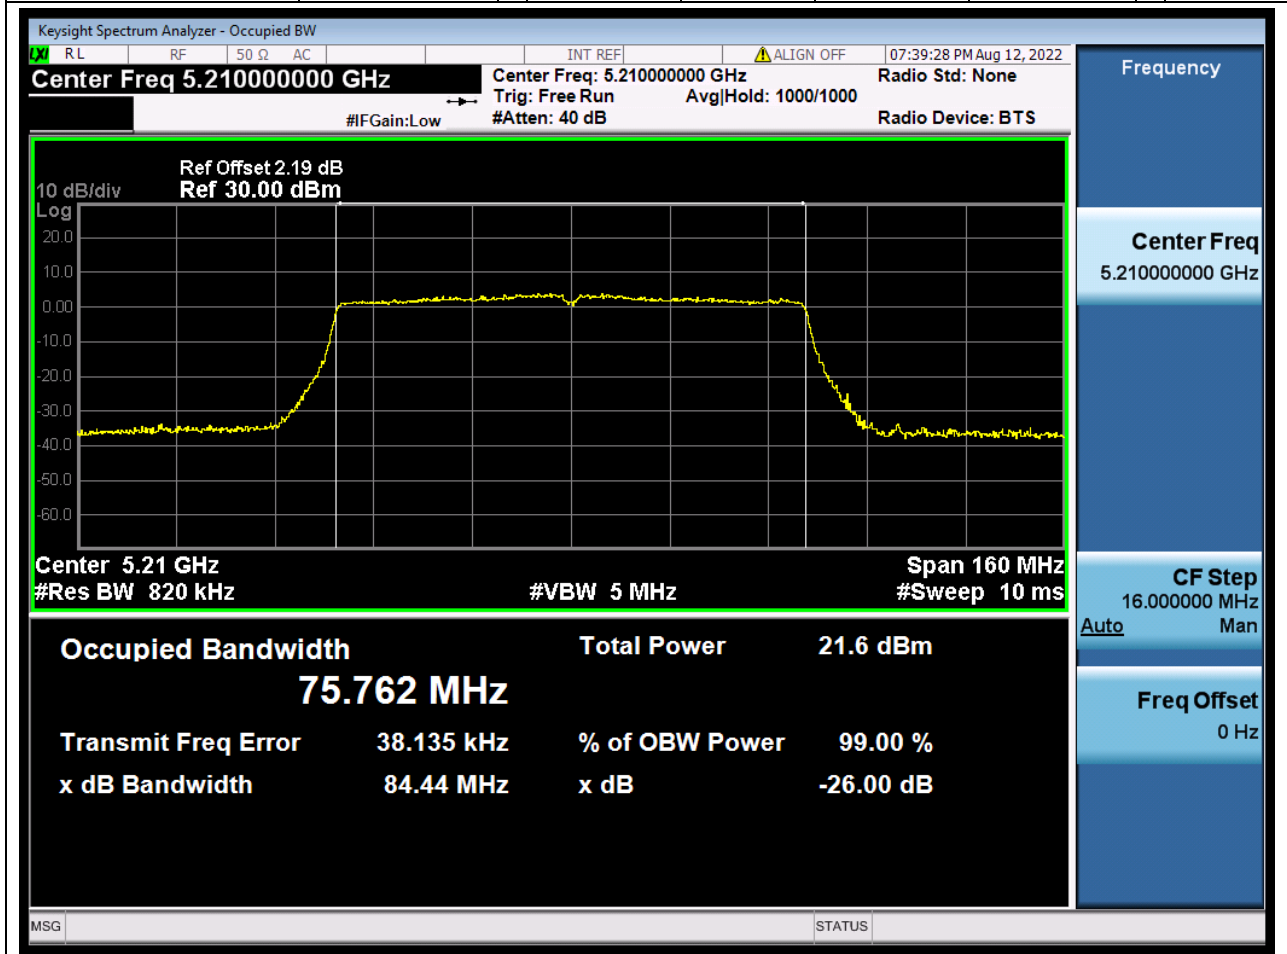

14. 802.11ac_80M_U-NII-1_M

14.1. A.2.2-99% Bandwidth(NTNV)

Center Frequency (MHz)	OBW Power (%)	RBW (MHz)	Detector	Limit (MHz)	OBW (MHz)	Verdict
5210	99	0.82	Peak	0	75.761541	N/A