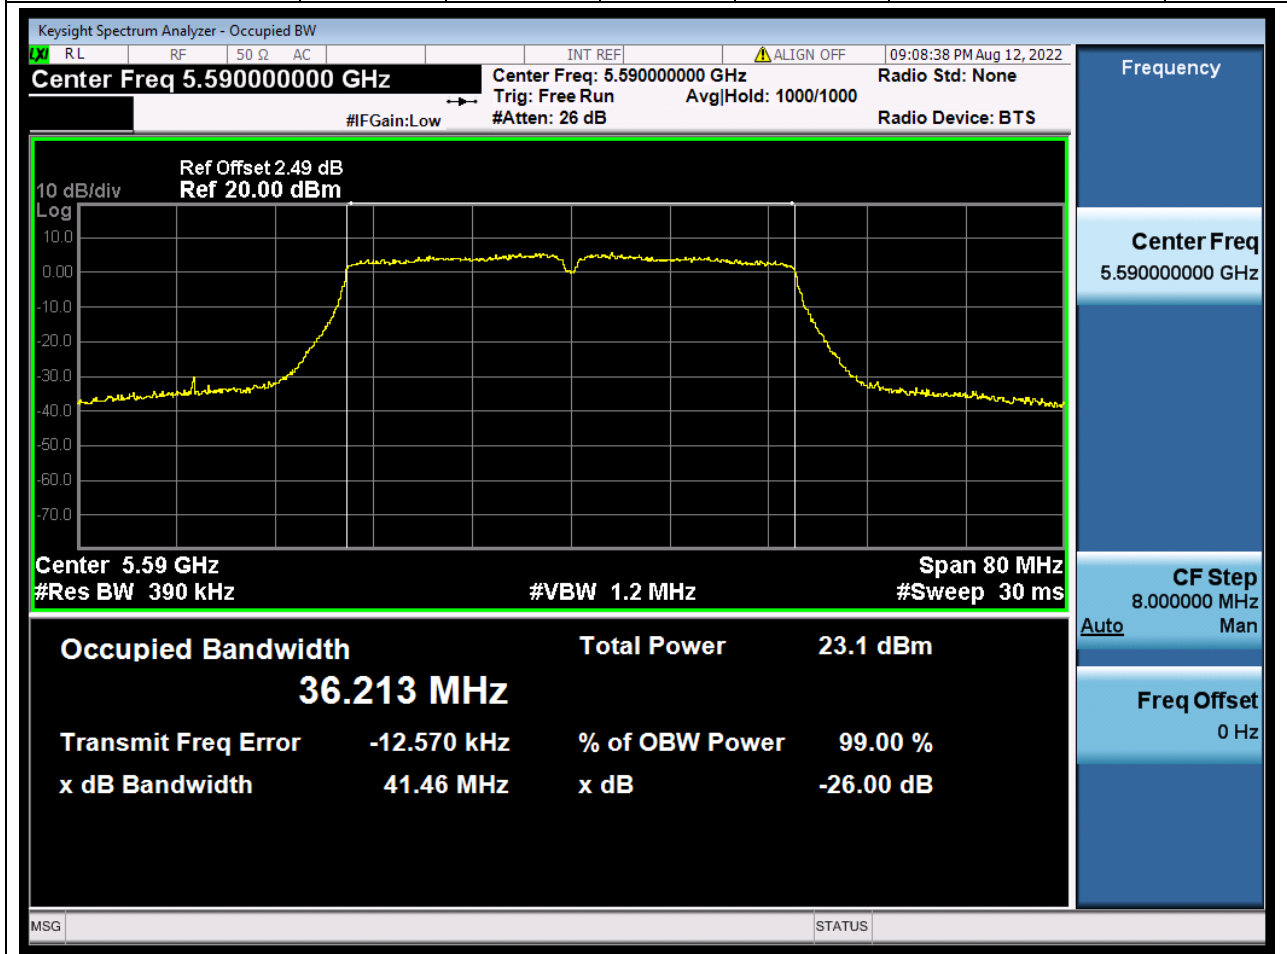

42. 802.11ac_40M_U-NII-2C_M

42.1. A.2-26dB Bandwidth(NTNV)

Center Frequency (MHz)	XdB Down	RBW (MHz)	Detector	Limit (MHz)	XdB BandWidth (MHz)	Verdict
5590	26	0.39	Peak	0	41.462471	N/A