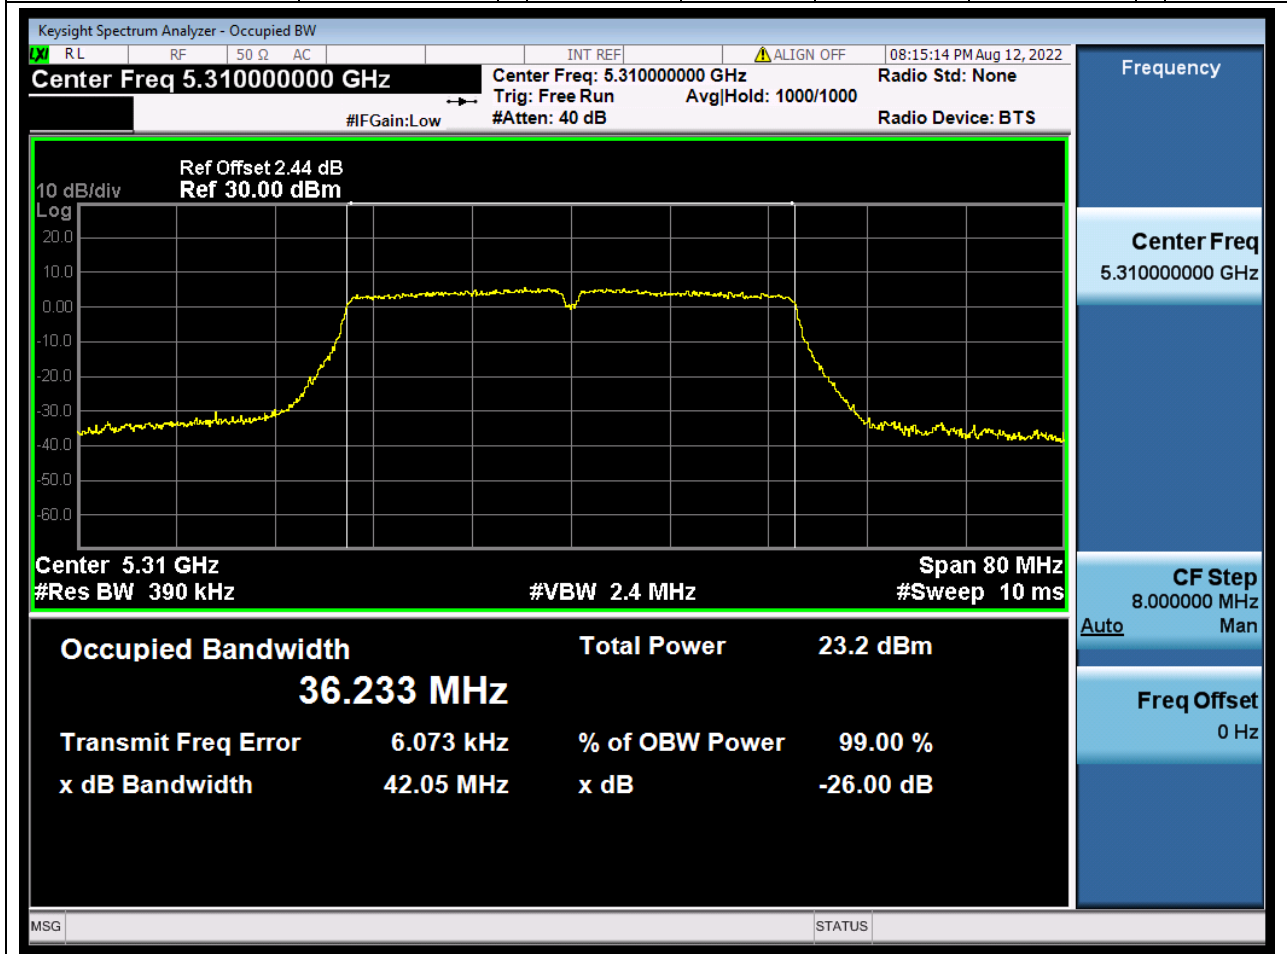

22. 802.11n_40M_U-NII-2A_H

22.1. A.2.2-99% Bandwidth(NTNV)

Center Frequency (MHz)	OBW Power (%)	RBW (MHz)	Detector	Limit (MHz)	OBW (MHz)	Verdict
5310	99	0.39	Peak	0	36.233272	N/A