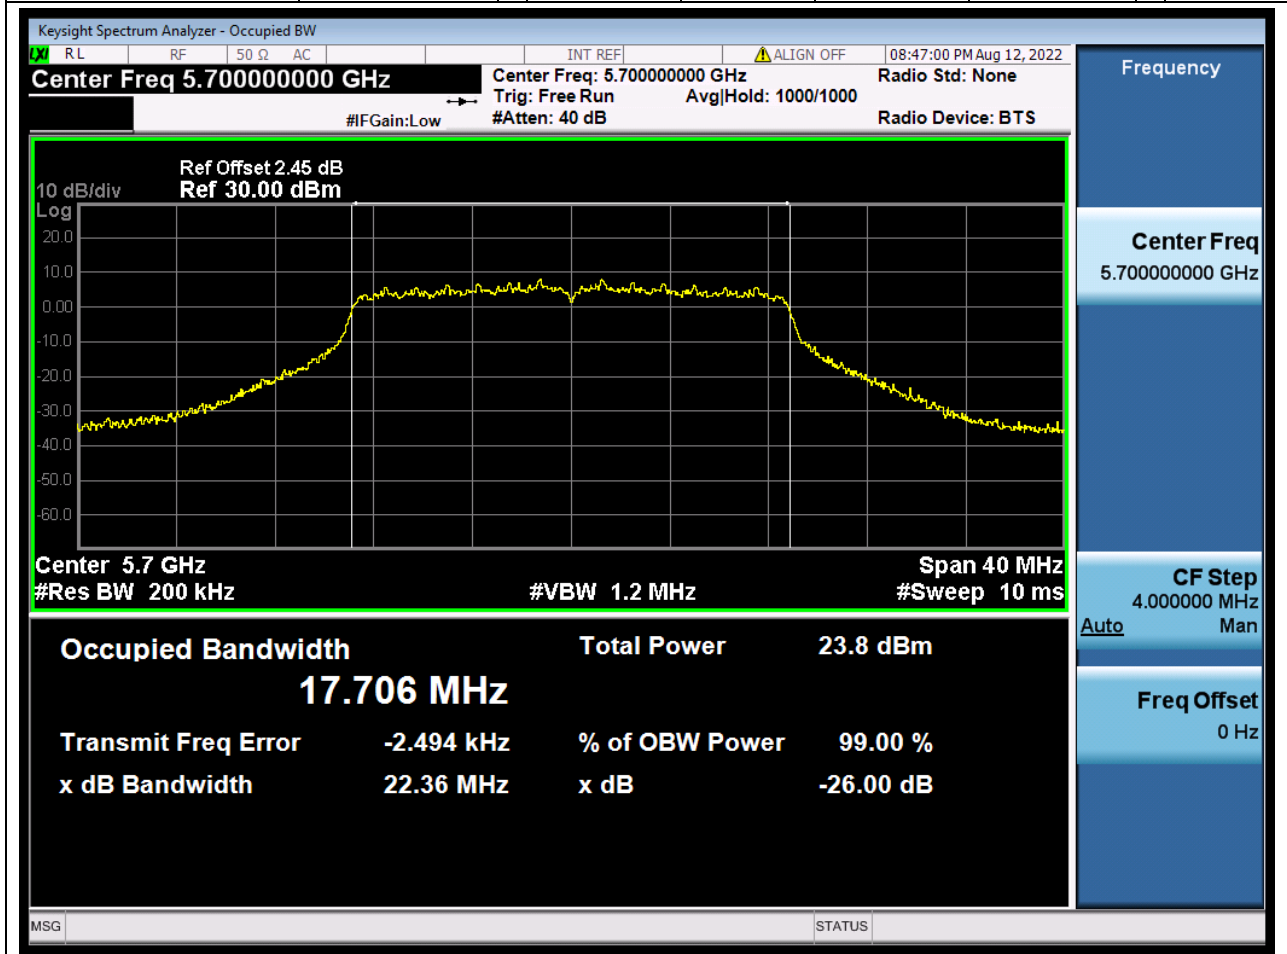

34. 802.11n_20M_U-NII-2C_H

34.1. A.2.2-99% Bandwidth(NTNV)

Center Frequency (MHz)	OBW Power (%)	RBW (MHz)	Detector	Limit (MHz)	OBW (MHz)	Verdict
5700	99	0.2	Peak	0	17.705558	N/A