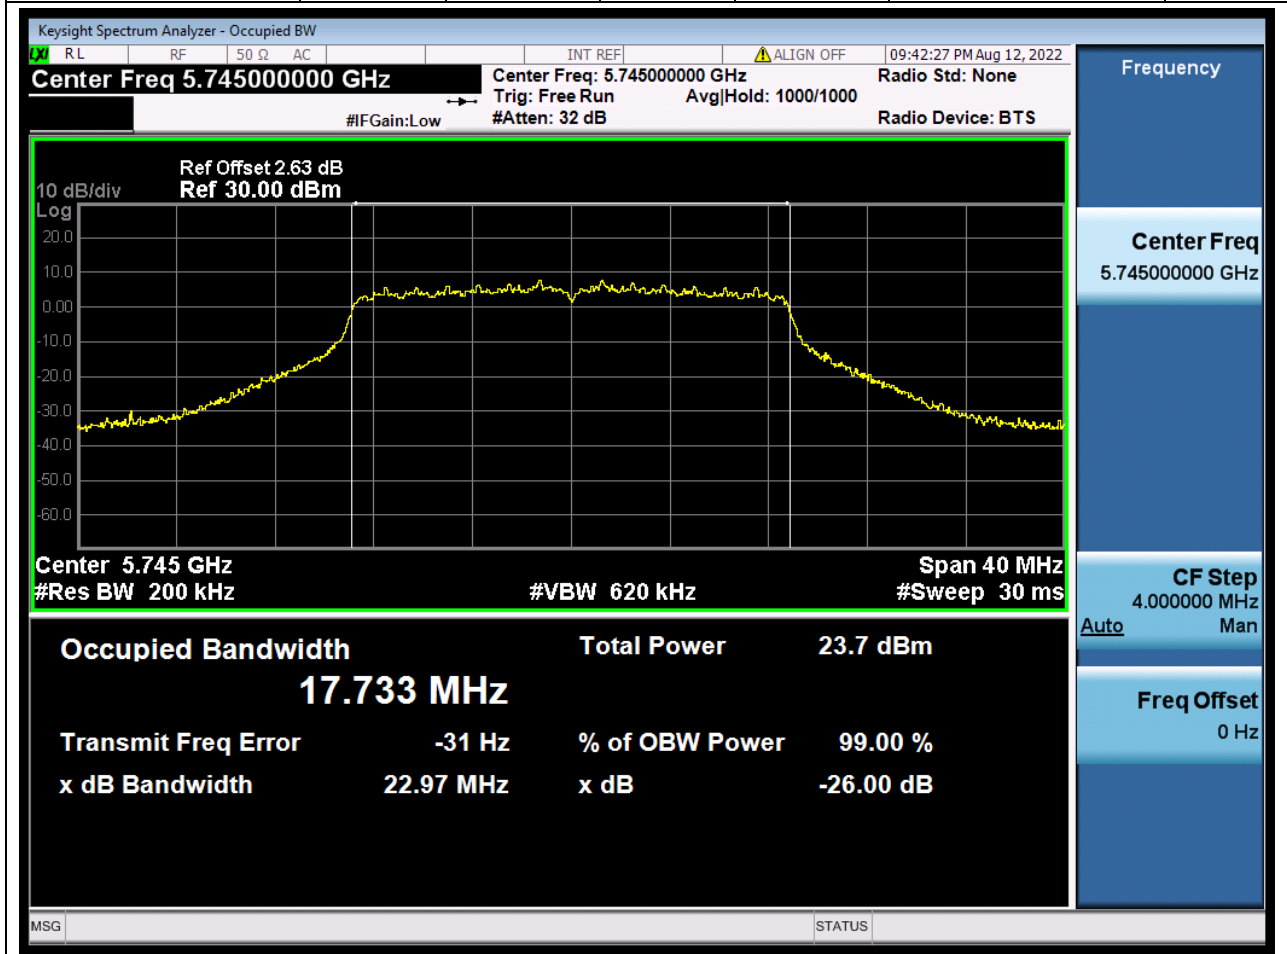

54. 802.11ac_20M_U-NII-3_L

54.1. A.2-26dB Bandwidth(NTNV)

Center Frequency (MHz)	XdB Down	RBW (MHz)	Detector	Limit (MHz)	XdB BandWidth (MHz)	Verdict
5745	26	0.2	Peak	0	22.968529	N/A