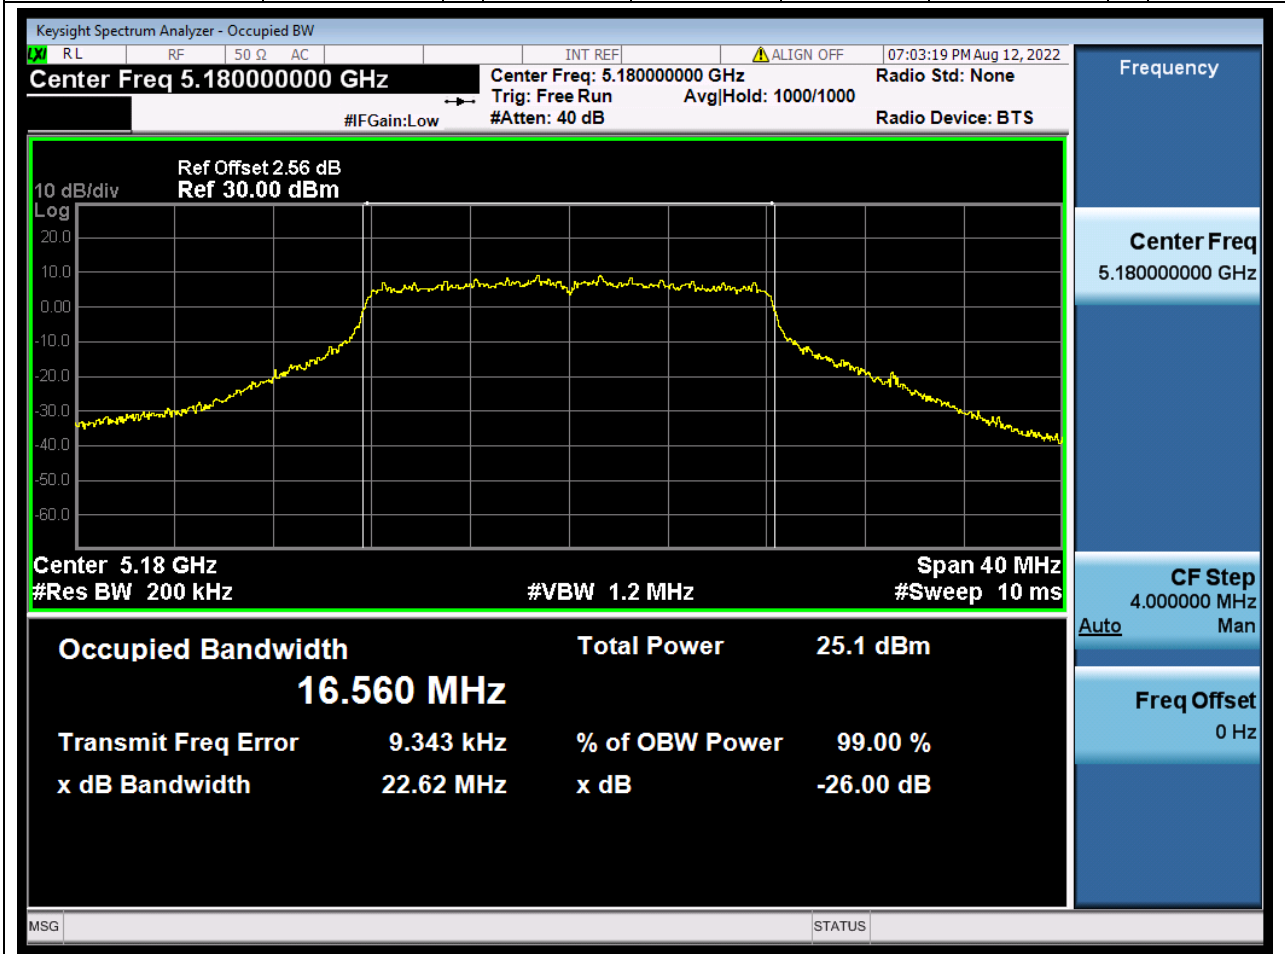

1. 802.11a_20M_U-NII-1_L

1.1. A.2.2-99% Bandwidth(NTNV)

Center Frequency (MHz)	OBW Power (%)	RBW (MHz)	Detector	Limit (MHz)	OBW (MHz)	Verdict
5180	99	0.2	Peak	0	16.559528	N/A