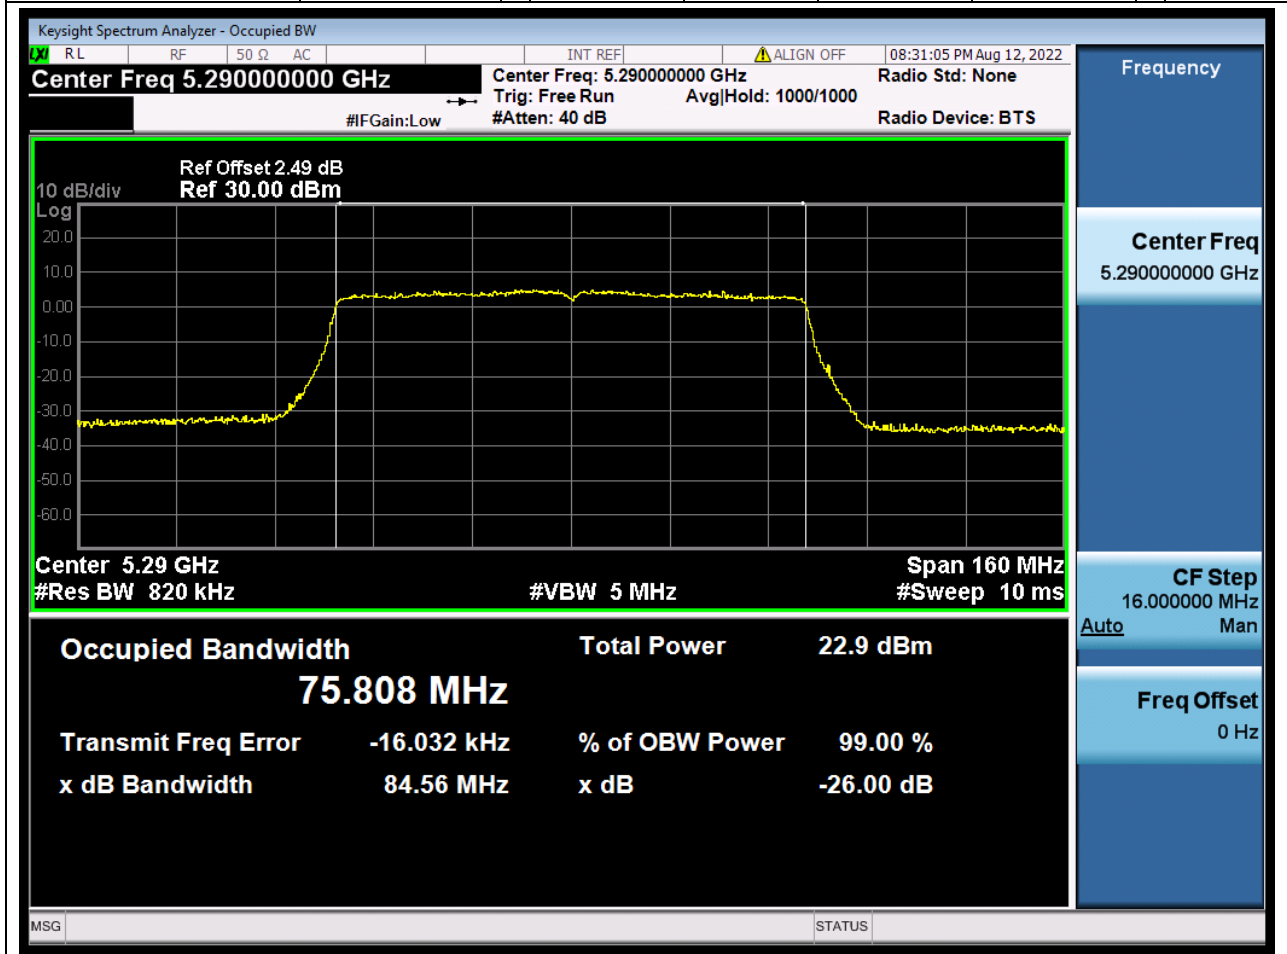

28. 802.11ac_80M_U-NII-2A_M

28.1. A.2.2-99% Bandwidth(NTNV)

Center Frequency (MHz)	OBW Power (%)	RBW (MHz)	Detector	Limit (MHz)	OBW (MHz)	Verdict
5290	99	0.82	Peak	0	75.80784	N/A