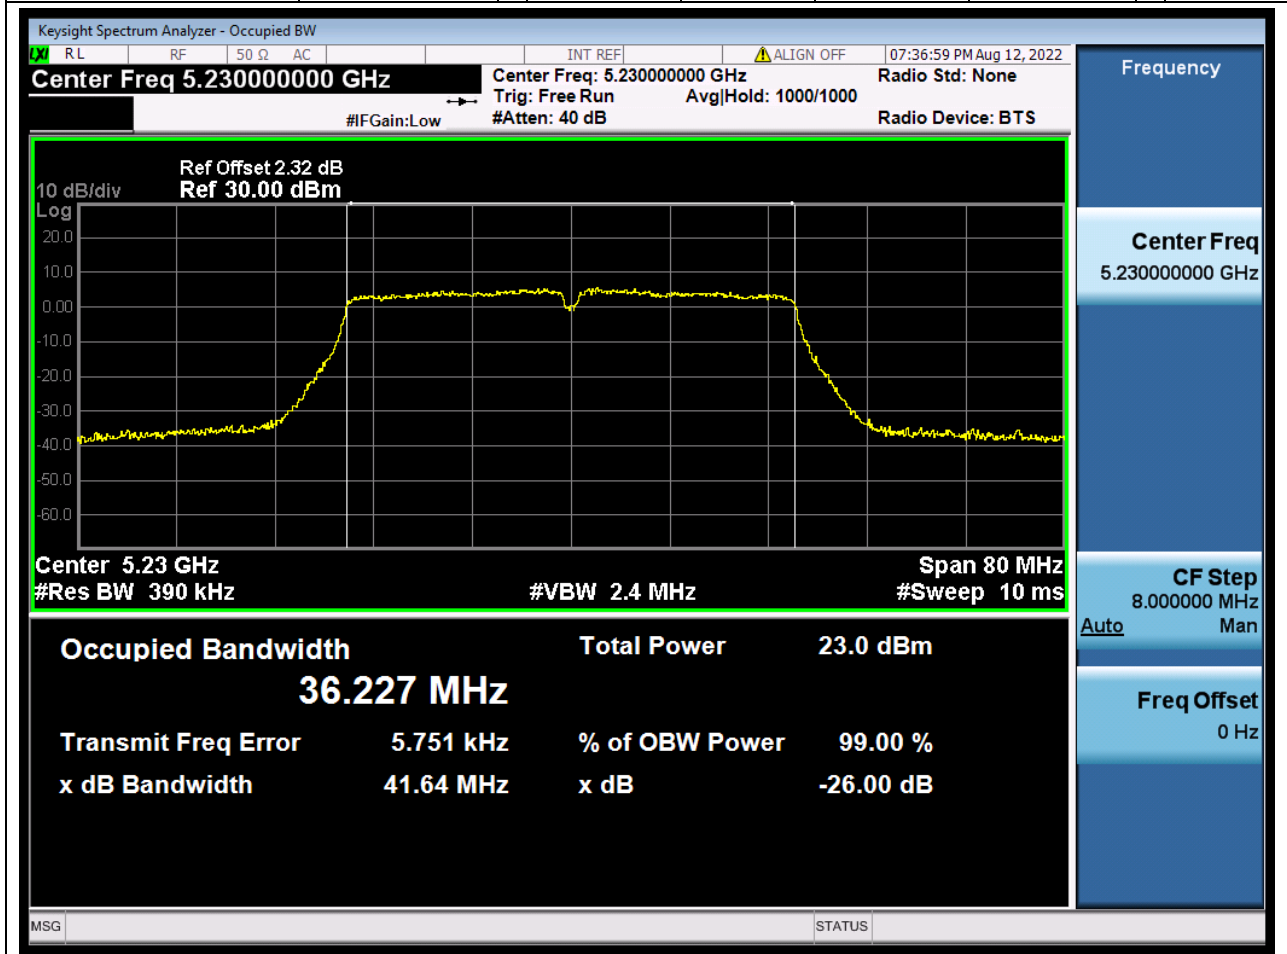

13. 802.11ac_40M_U-NII-1_H

13.1. A.2.2-99% Bandwidth(NTNV)

Center Frequency (MHz)	OBW Power (%)	RBW (MHz)	Detector	Limit (MHz)	OBW (MHz)	Verdict
5230	99	0.39	Peak	0	36.227107	N/A