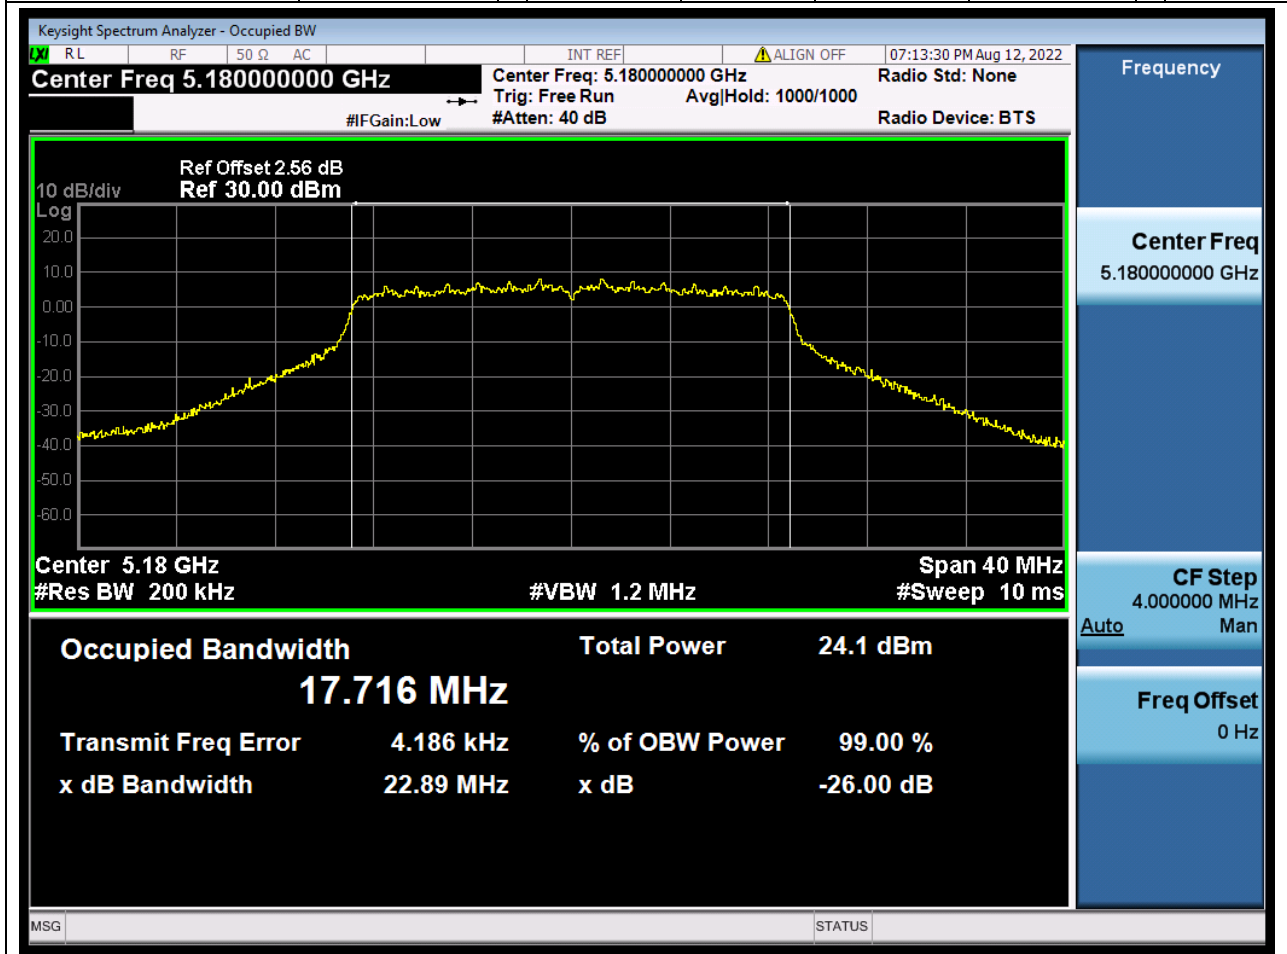

4. 802.11n_20M_U-NII-1_L

4.1. A.2.2-99% Bandwidth(NTNV)

Center Frequency (MHz)	OBW Power (%)	RBW (MHz)	Detector	Limit (MHz)	OBW (MHz)	Verdict
5180	99	0.2	Peak	0	17.716056	N/A