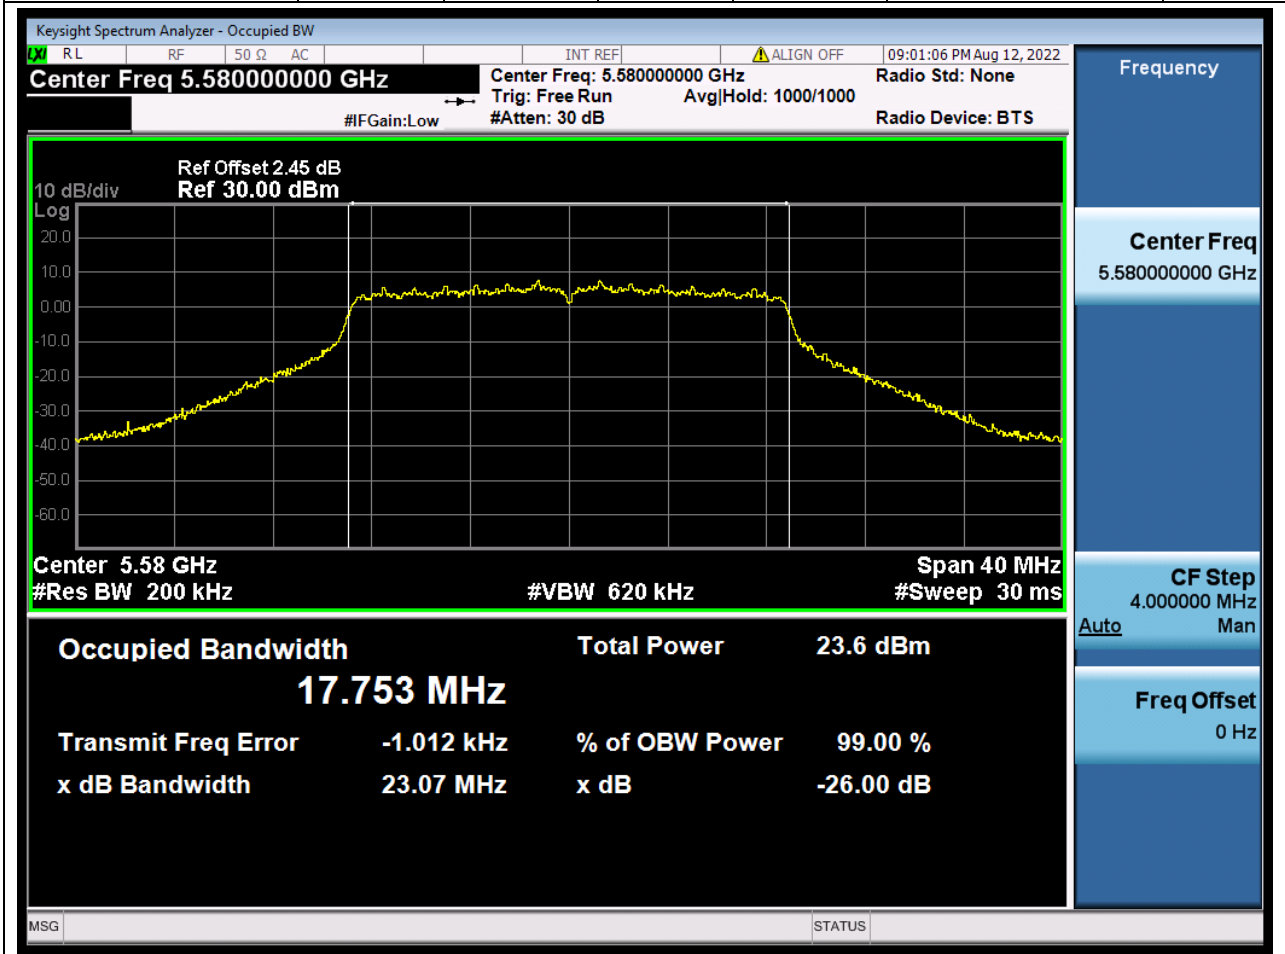

39. 802.11ac_20M_U-NII-2C_M

39.1. A.2-26dB Bandwidth(NTNV)

Center Frequency (MHz)	XdB Down	RBW (MHz)	Detector	Limit (MHz)	XdB BandWidth (MHz)	Verdict
5580	26	0.2	Peak	0	23.070761	N/A