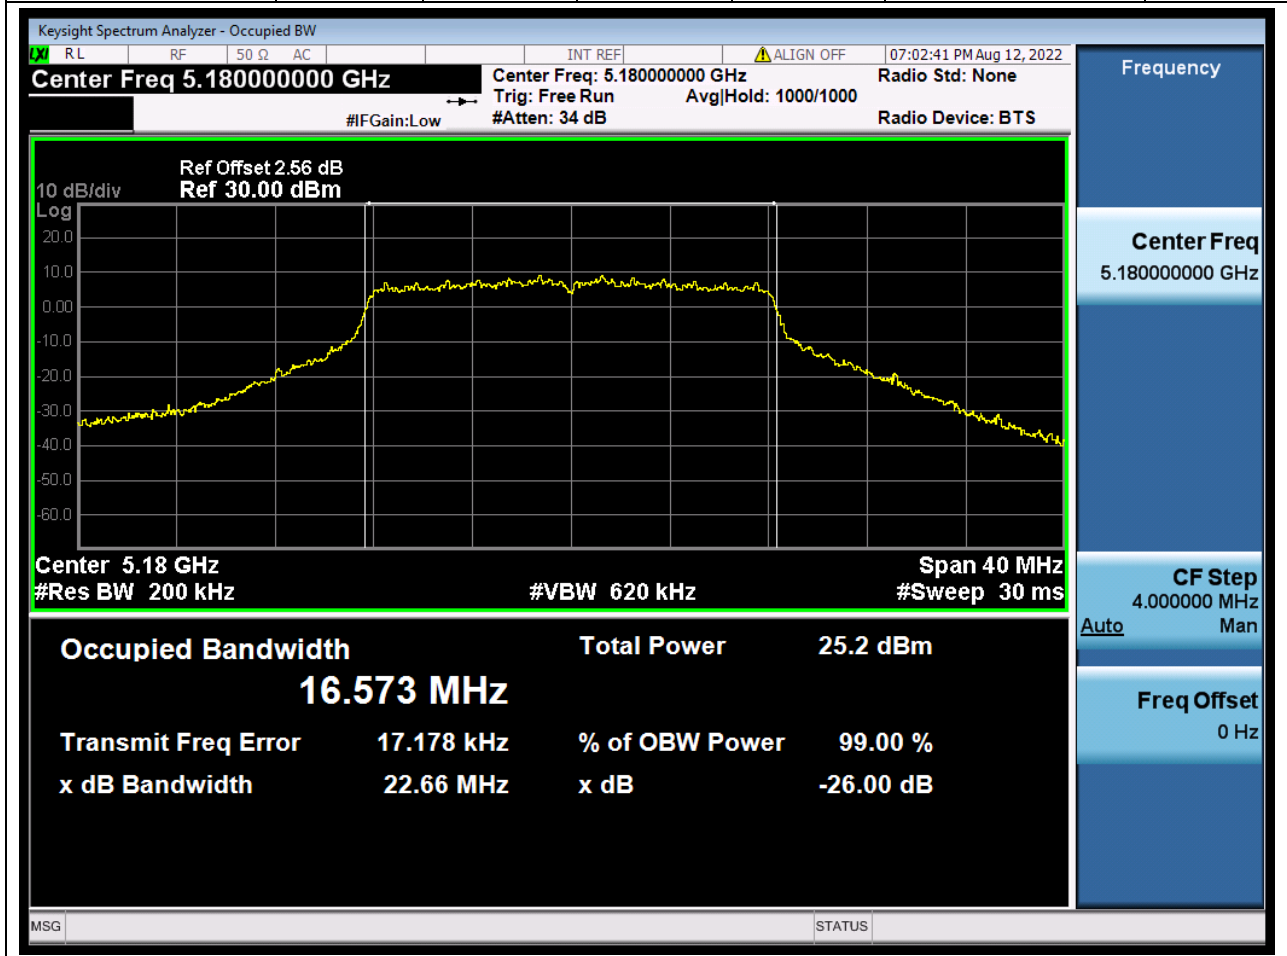

A.2 Emission Bandwidth & 99% Bandwidth

1. 802.11a_20M_U-NII-1_L

1.1. A.2-26dB Bandwidth(NTNV)

Center Frequency (MHz)	XdB Down	RBW (MHz)	Detector	Limit (MHz)	XdB BandWidth (MHz)	Verdict
5180	26	0.2	Peak	0	22.662609	N/A