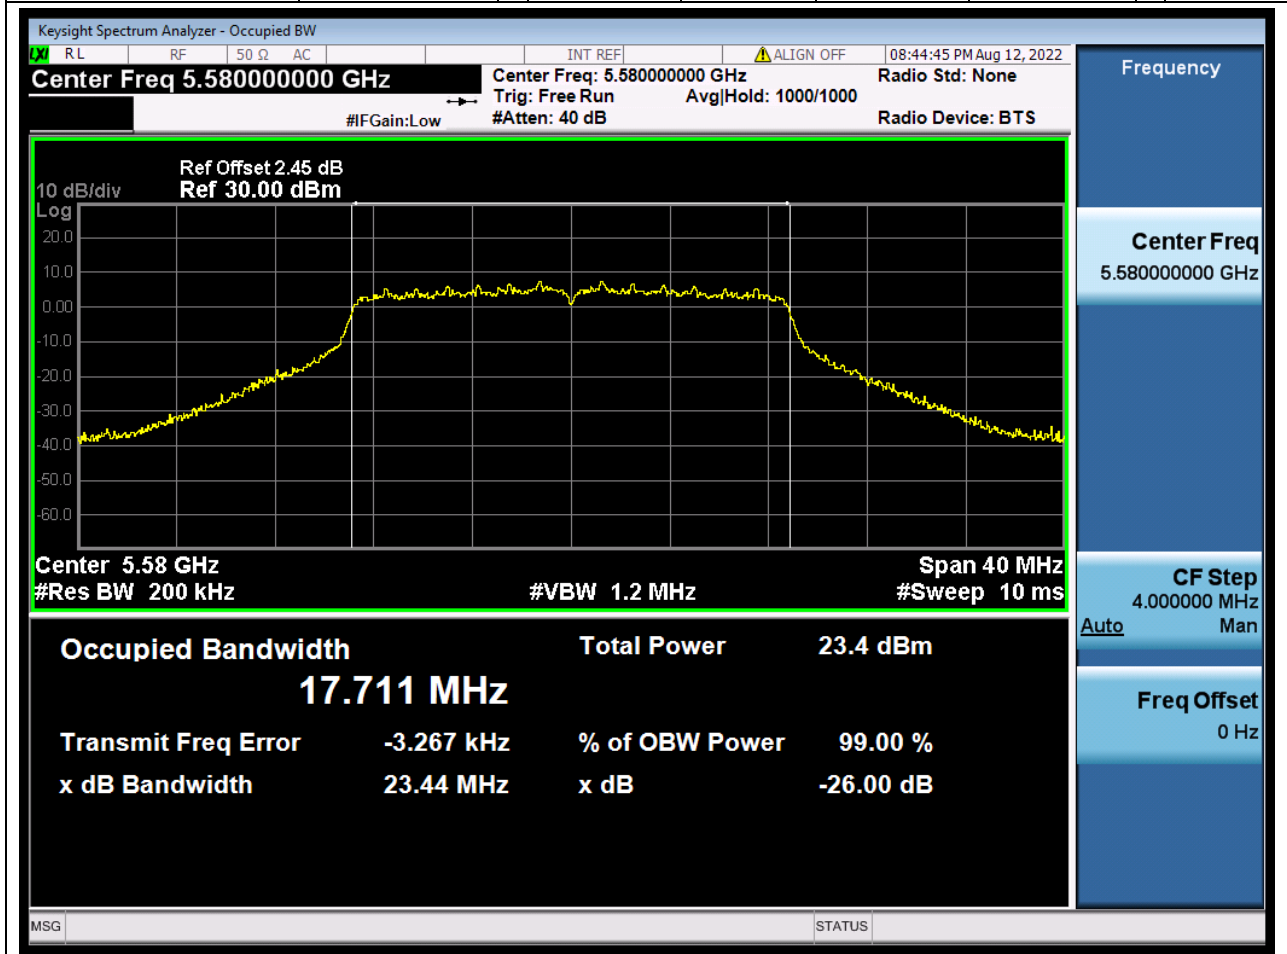

33. 802.11n_20M_U-NII-2C_M

33.1. A.2.2-99% Bandwidth(NTNV)

Center Frequency (MHz)	OBW Power (%)	RBW (MHz)	Detector	Limit (MHz)	OBW (MHz)	Verdict
5580	99	0.2	Peak	0	17.711428	N/A