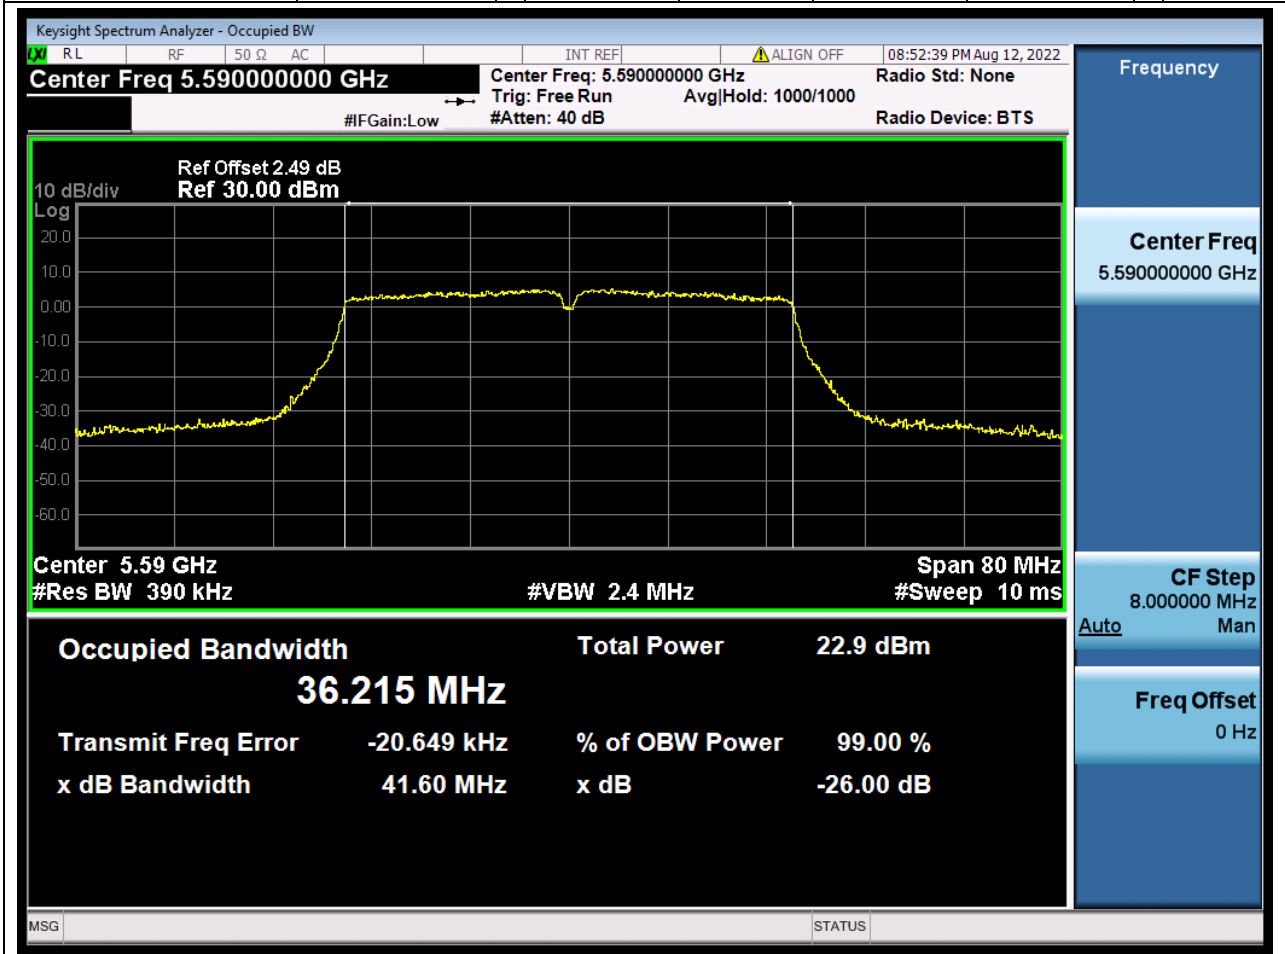

36. 802.11n_40M_U-NII-2C_M

36.1. A.2.2-99% Bandwidth(NTNV)

Center Frequency (MHz)	OBW Power (%)	RBW (MHz)	Detector	Limit (MHz)	OBW (MHz)	Verdict
5590	99	0.39	Peak	0	36.215157	N/A