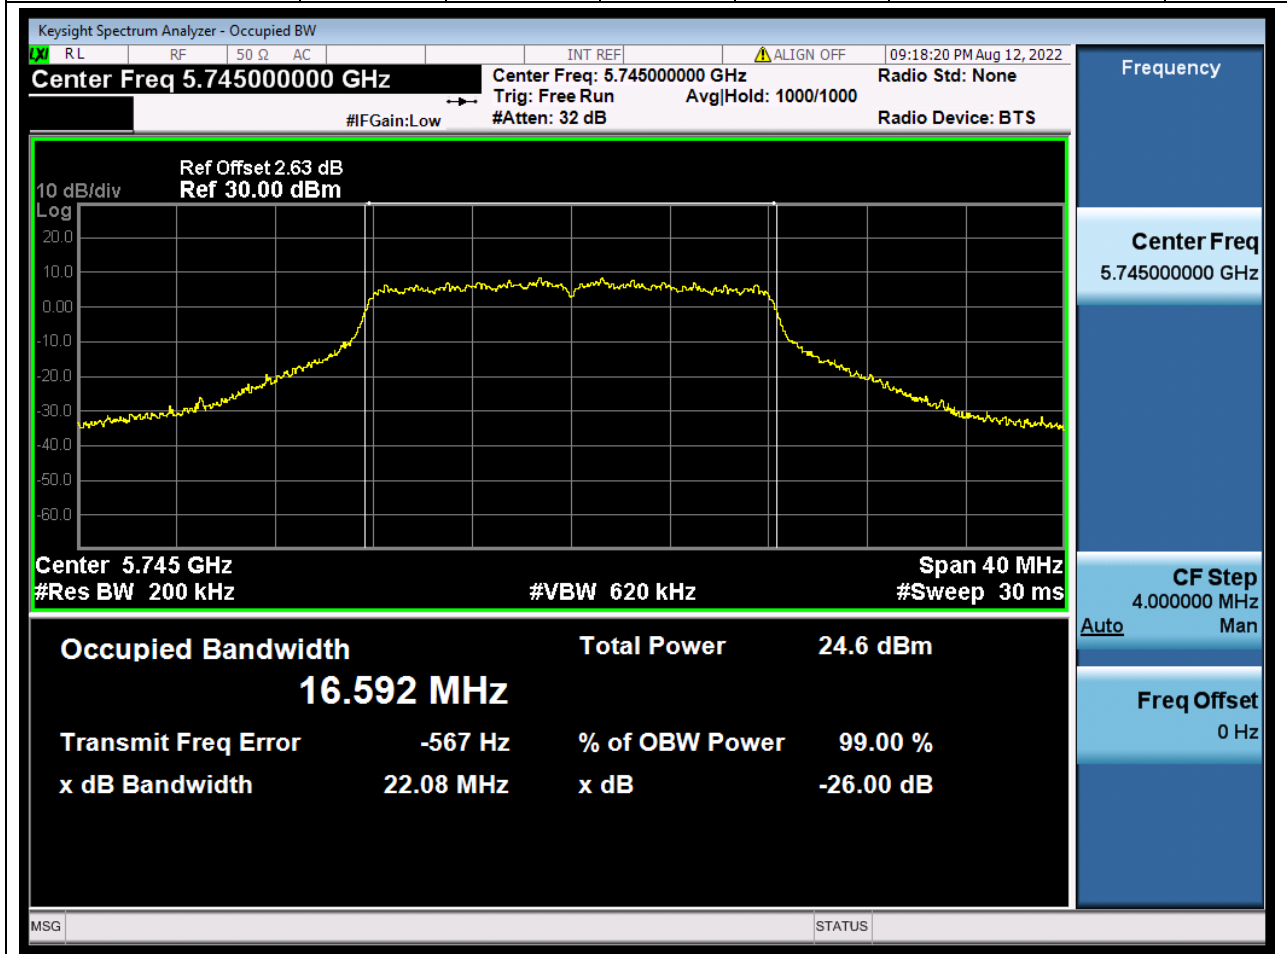

46. 802.11a_20M_U-NII-3_L

46.1. A.2-26dB Bandwidth(NTNV)

Center Frequency (MHz)	XdB Down	RBW (MHz)	Detector	Limit (MHz)	XdB BandWidth (MHz)	Verdict
5745	26	0.2	Peak	0	22.075711	N/A