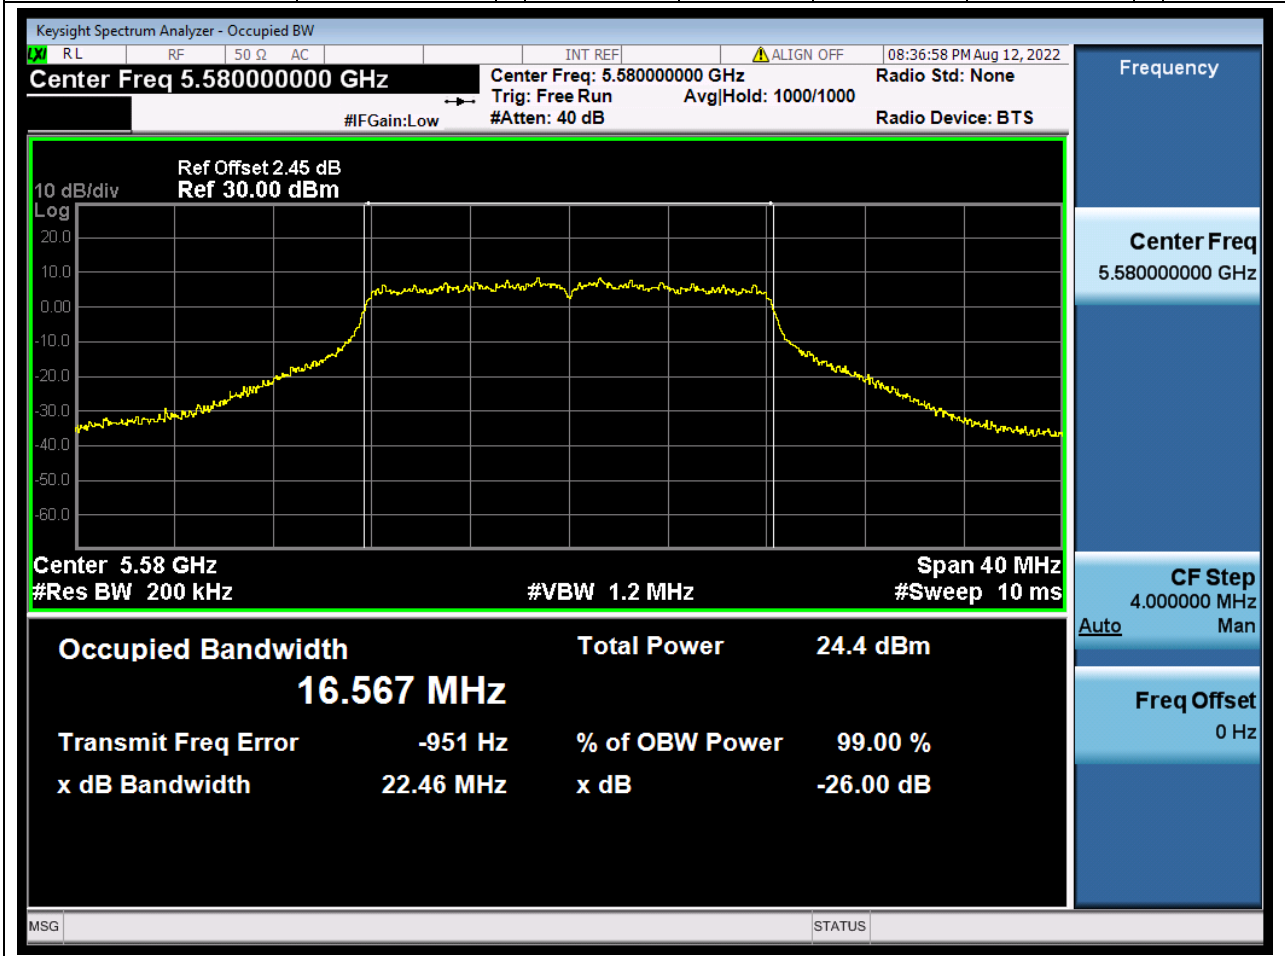

30. 802.11a_20M_U-NII-2C_M

30.1. A.2.2-99% Bandwidth(NTNV)

Center Frequency (MHz)	OBW Power (%)	RBW (MHz)	Detector	Limit (MHz)	OBW (MHz)	Verdict
5580	99	0.2	Peak	0	16.566759	N/A