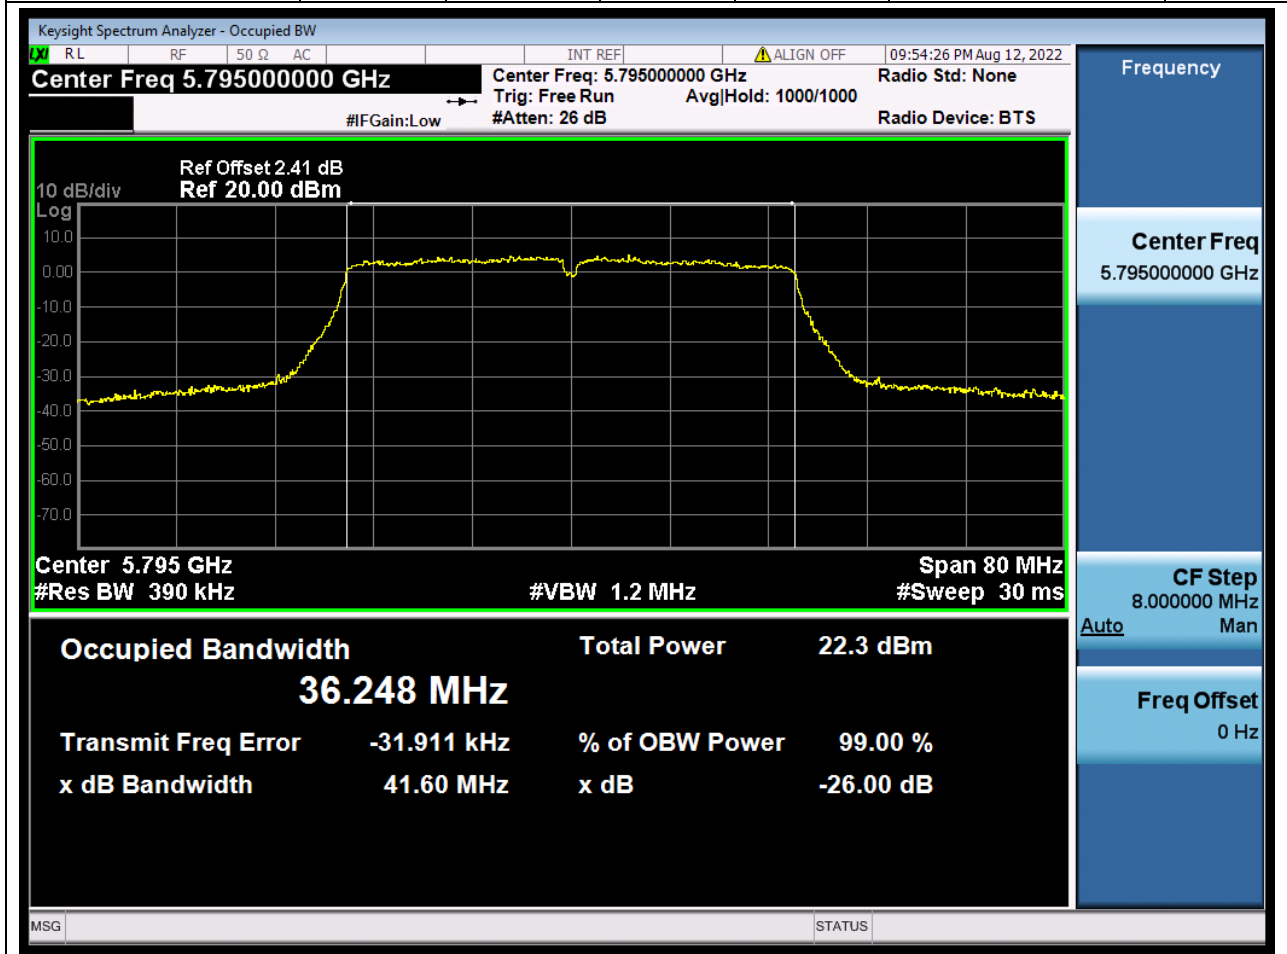

58. 802.11ac_40M_U-NII-3_H

58.1. A.2-26dB Bandwidth(NTNV)

Center Frequency (MHz)	XdB Down	RBW (MHz)	Detector	Limit (MHz)	XdB BandWidth (MHz)	Verdict
5795	26	0.39	Peak	0	41.595339	N/A