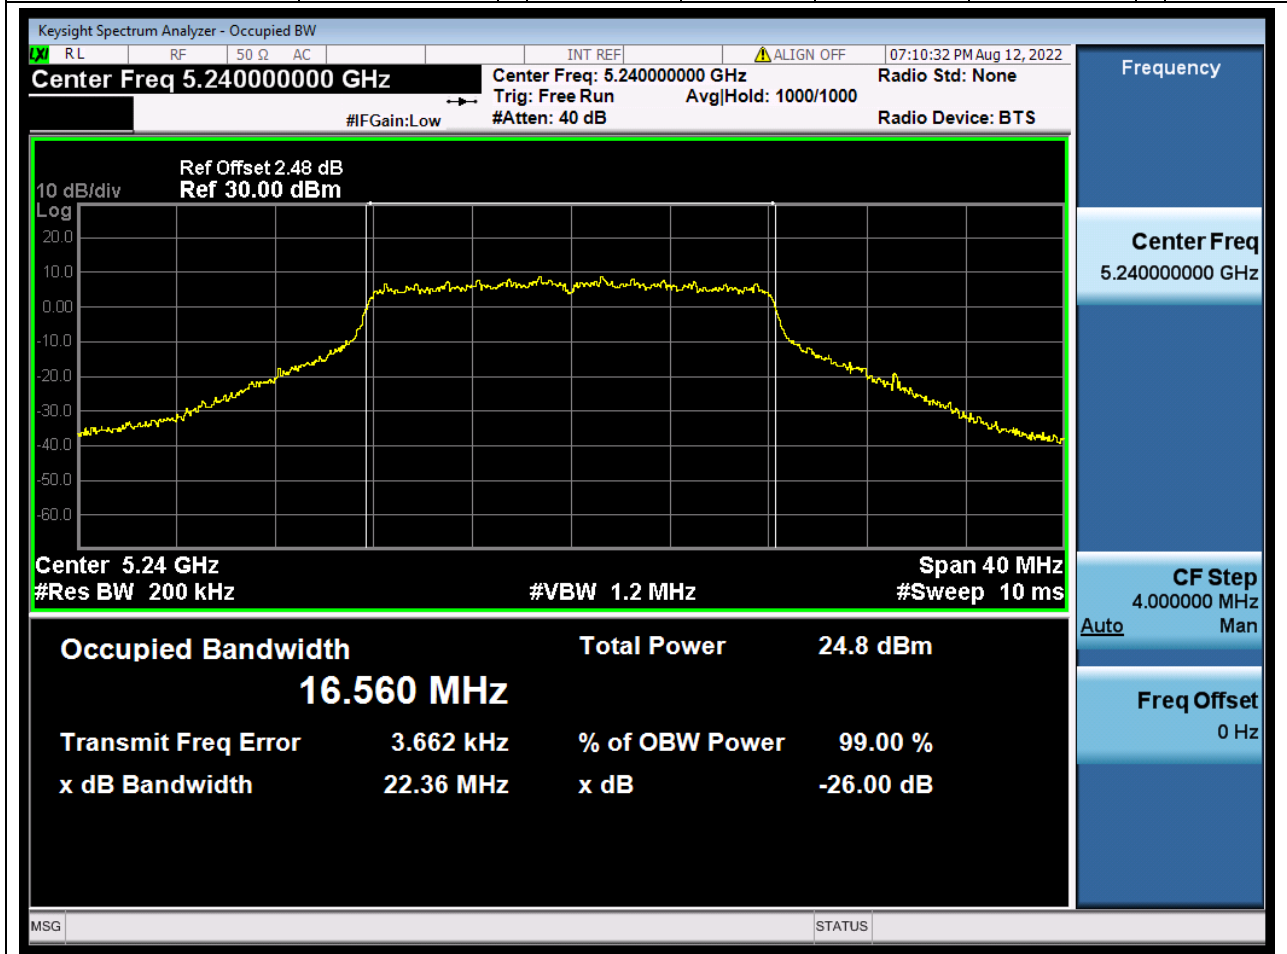

3. 802.11a_20M_U-NII-1_H

3.1. A.2.2-99% Bandwidth(NTNV)

Center Frequency (MHz)	OBW Power (%)	RBW (MHz)	Detector	Limit (MHz)	OBW (MHz)	Verdict
5240	99	0.2	Peak	0	16.559879	N/A