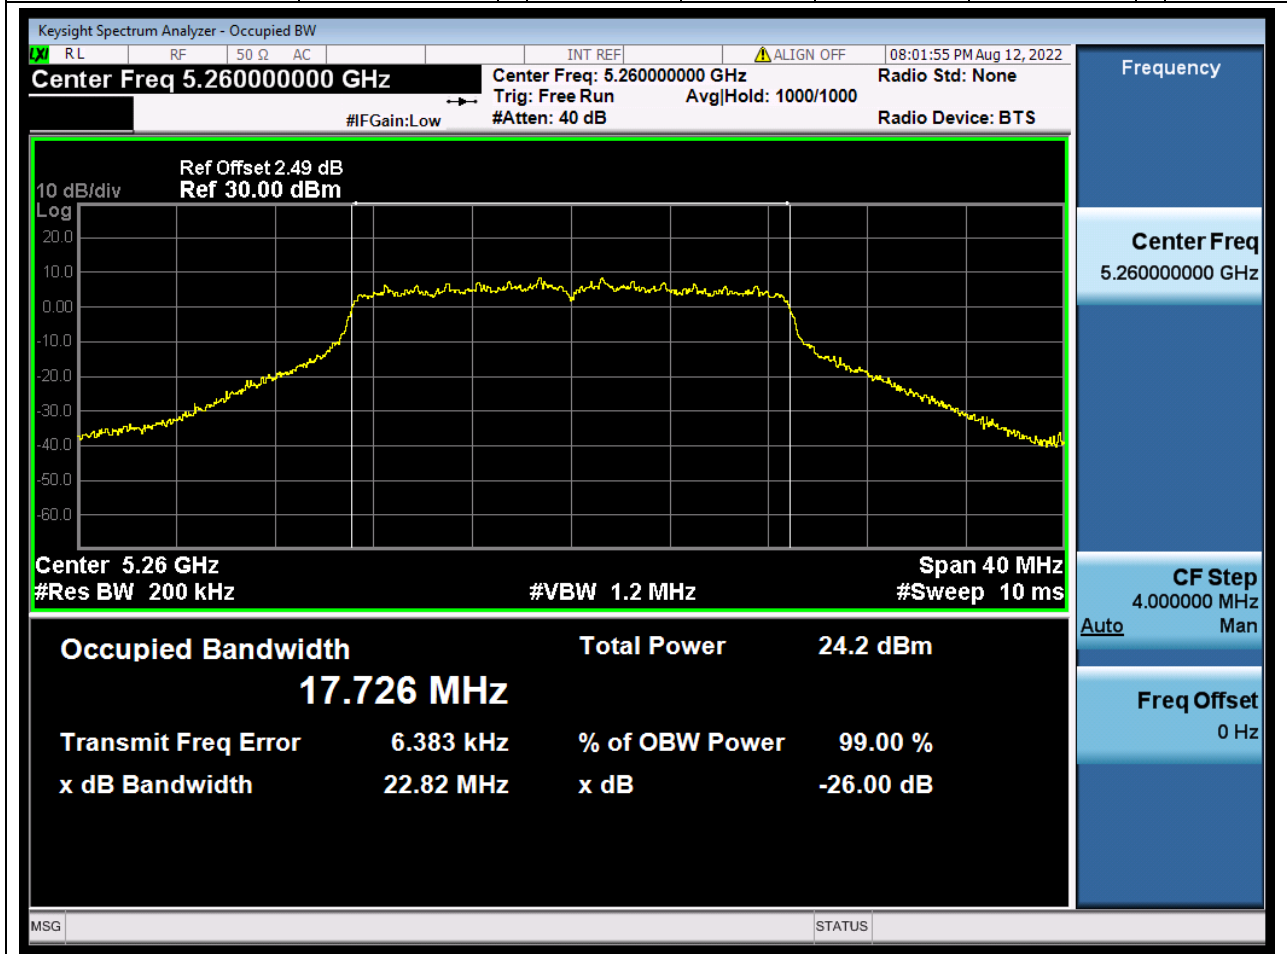

18. 802.11n_20M_U-NII-2A_L

18.1. A.2.2-99% Bandwidth(NTNV)

Center Frequency (MHz)	OBW Power (%)	RBW (MHz)	Detector	Limit (MHz)	OBW (MHz)	Verdict
5260	99	0.2	Peak	0	17.725789	N/A