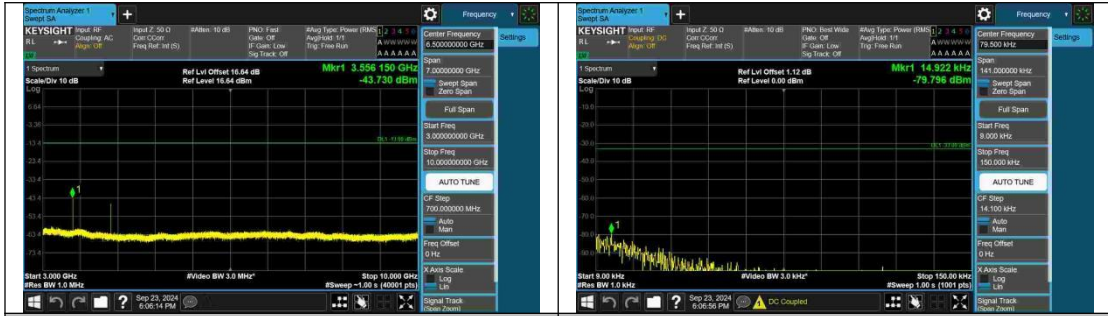

Band17-5MHz-16QAM-23790-25RB#0-3000
~10000-PASS

Band17-5MHz-QPSK-23825-1RB#0-0.009~0
.15-PASS

Band17-5MHz-QPSK-23825-1RB#0-0.15~30
-PASS

Band17-5MHz-QPSK-23825-1RB#0-30~100
0-PASS

Band17-5MHz-QPSK-23825-1RB#0-1000~3
000-PASS