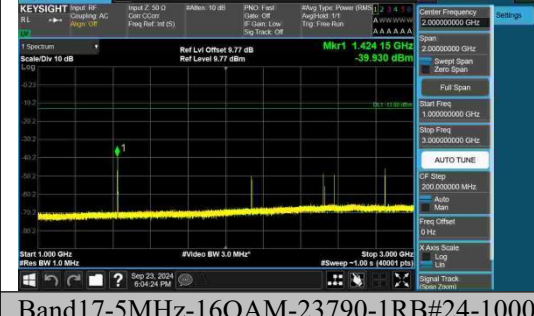

Band17-5MHz-16QAM-23790-1RB#24-0.15~30-PASS

Band17-5MHz-16QAM-23790-1RB#24-1000~3000-PASS