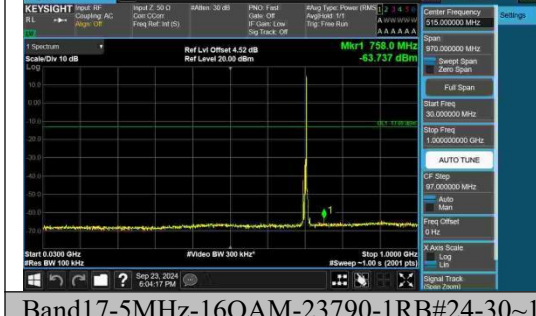

Band17-5MHz-16QAM-23790-1RB#24-0.009~0.15-PASS

Band17-5MHz-16QAM-23790-1RB#24-30~1000-PASS