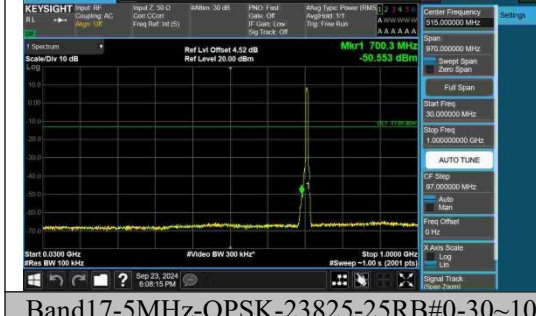

Band17-5MHz-QPSK-23825-25RB#0-0.009~0.15-PASS

Band17-5MHz-QPSK-23825-25RB#0-30~1000-PASS