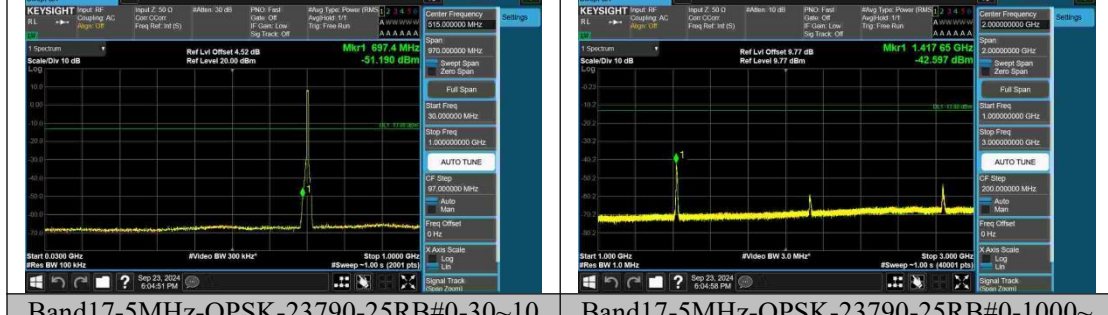

Band17-5MHz-QPSK-23790-25RB#0-0.009~0.15-PASS

Band17-5MHz-QPSK-23790-25RB#0-0.15~30-PASS

Band17-5MHz-QPSK-23790-25RB#0-30~1000-PASS

Band17-5MHz-QPSK-23790-25RB#0-1000~3000-PASS