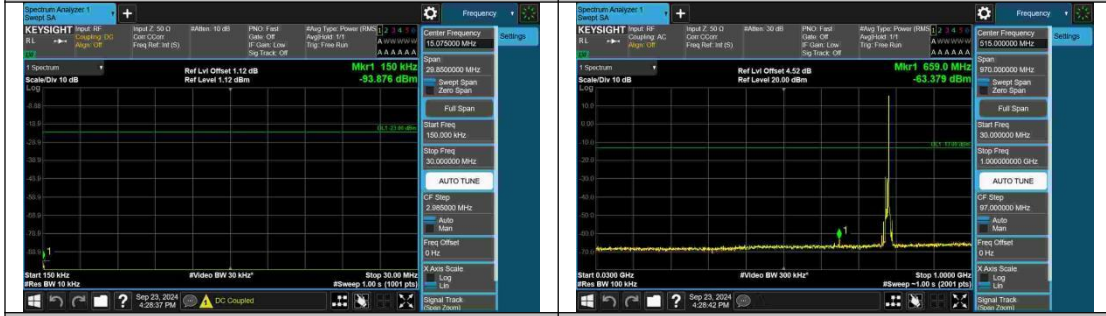

Band13-10MHz-QPSK-23230-1RB#0-3000~10000-PASS

Band13-10MHz-QPSK-23230-1RB#49-0.009~0.15-PASS

Band13-10MHz-QPSK-23230-1RB#49-0.15~30-PASS

Band13-10MHz-QPSK-23230-1RB#49-30~1000-PASS