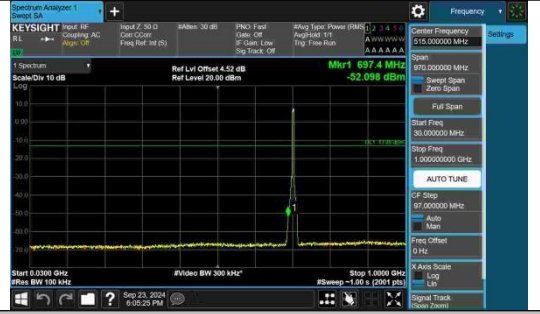

Band17-5MHz-16QAM-23790-25RB#0-0.00
9~0.15-PASS

Band17-5MHz-16QAM-23790-25RB#0-30~1
000-PASS