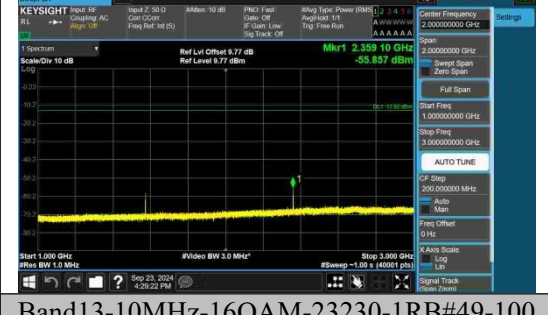

Band13-10MHz-16QAM-23230-1RB#0-3000
~10000-PASS

Band13-10MHz-16QAM-23230-1RB#49-0.0
09~0.15-PASS

Band13-10MHz-16QAM-23230-1RB#49-0.1
5~30-PASS

Band13-10MHz-16QAM-23230-1RB#49-30~
1000-PASS

Band13-10MHz-16QAM-23230-1RB#49-100
0~3000-PASS