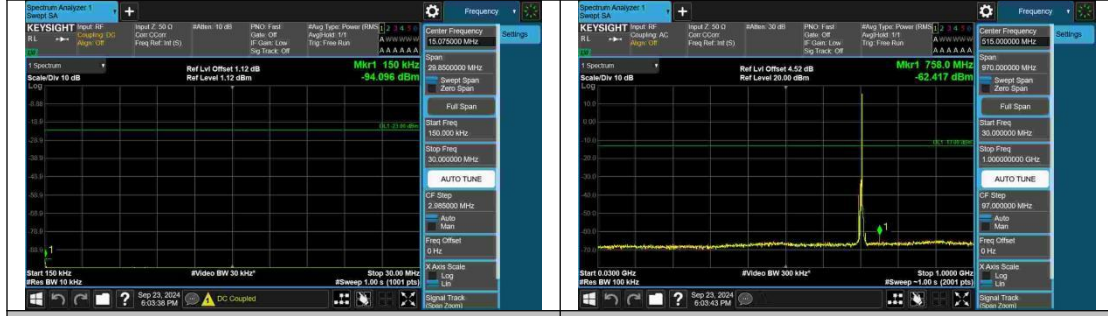

Band17-5MHz-QPSK-23790-1RB#0-3000~10000-PASS

Band17-5MHz-QPSK-23790-1RB#24-0.009~0.15-PASS

Band17-5MHz-QPSK-23790-1RB#24-0.15~30-PASS

Band17-5MHz-QPSK-23790-1RB#24-30~1000-PASS