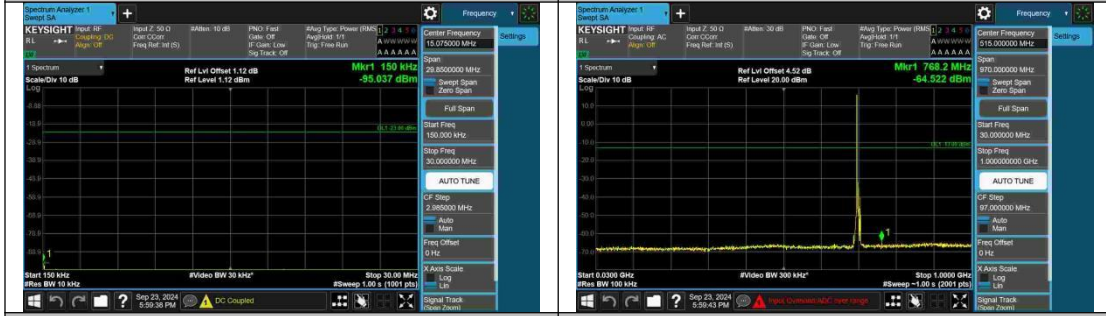

Band17-5MHz-QPSK-23755-25RB#0-3000~10000-PASS

Band17-5MHz-16QAM-23755-1RB#0-0.009~0.15-PASS

Band17-5MHz-16QAM-23755-1RB#0-0.15~30-PASS

Band17-5MHz-16QAM-23755-1RB#0-30~1000-PASS