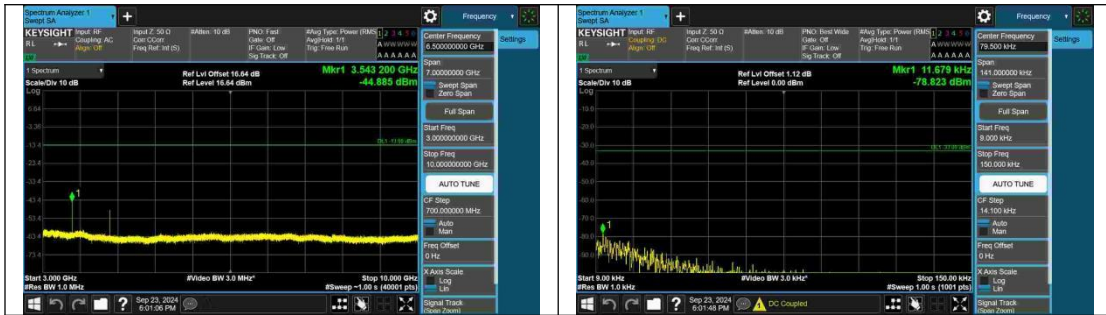

Band17-5MHz-16QAM-23755-1RB#0-3000~10000-PASS

Band17-5MHz-16QAM-23755-1RB#24-0.009~0.15-PASS

Band17-5MHz-16QAM-23755-1RB#24-0.15~30-PASS

Band17-5MHz-16QAM-23755-1RB#24-30~1000-PASS

Band17-5MHz-16QAM-23755-1RB#24-1000~3000-PASS