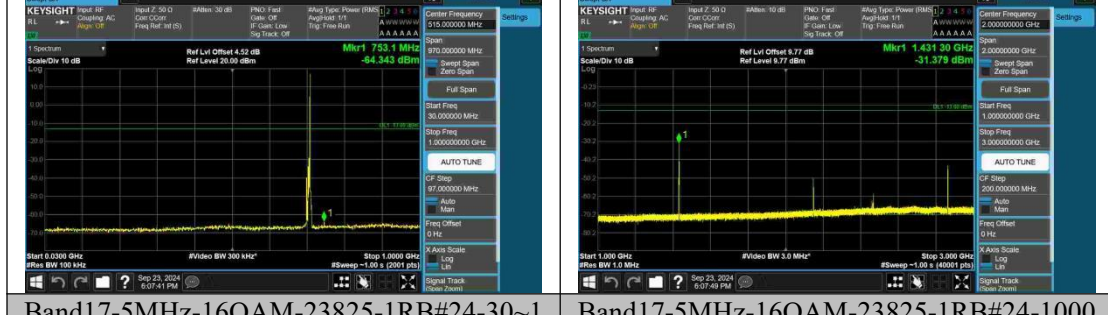

Band17-5MHz-16QAM-23825-1RB#24-0.009~0.15-PASS

Band17-5MHz-16QAM-23825-1RB#24-0.15~30-PASS

Band17-5MHz-16QAM-23825-1RB#24-30~1000-PASS

Band17-5MHz-16QAM-23825-1RB#24-1000~3000-PASS