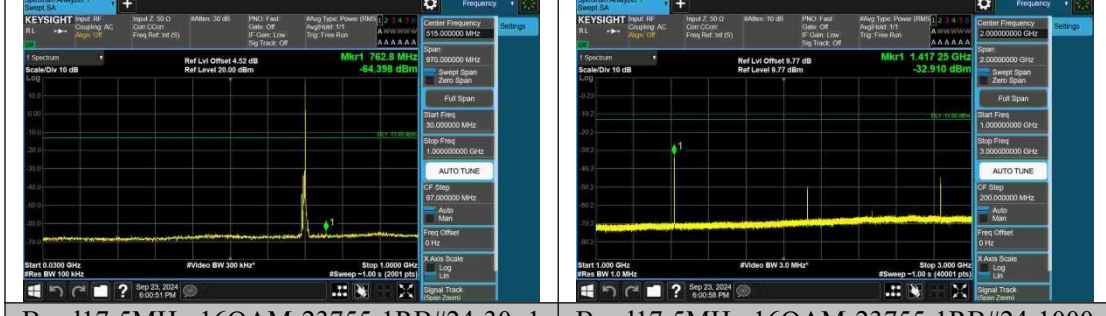

Band17-5MHz-16QAM-23755-1RB#24-0.009~0.15-PASS

Band17-5MHz-16QAM-23755-1RB#24-0.15~30-PASS

Band17-5MHz-16QAM-23755-1RB#24-30~1000-PASS

Band17-5MHz-16QAM-23755-1RB#24-1000~3000-PASS