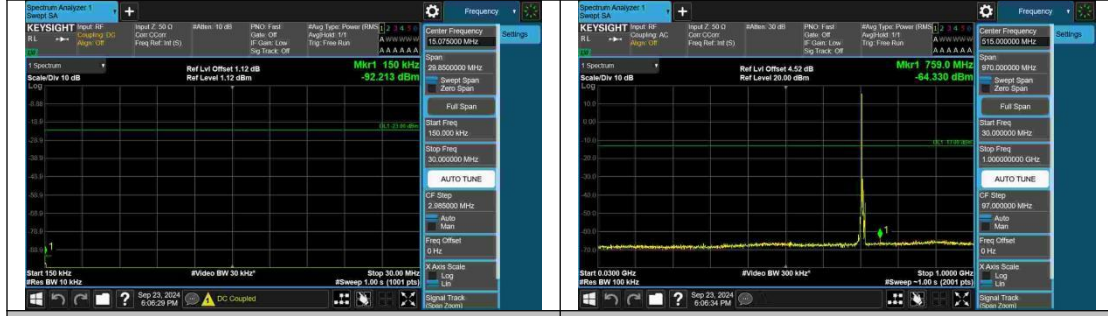

Band17-5MHz-QPSK-23825-25RB#0-3000~10000-PASS

Band17-5MHz-16QAM-23825-1RB#0-0.009~0.15-PASS

Band17-5MHz-16QAM-23825-1RB#0-0.15~30-PASS

Band17-5MHz-16QAM-23825-1RB#0-30~1000-PASS