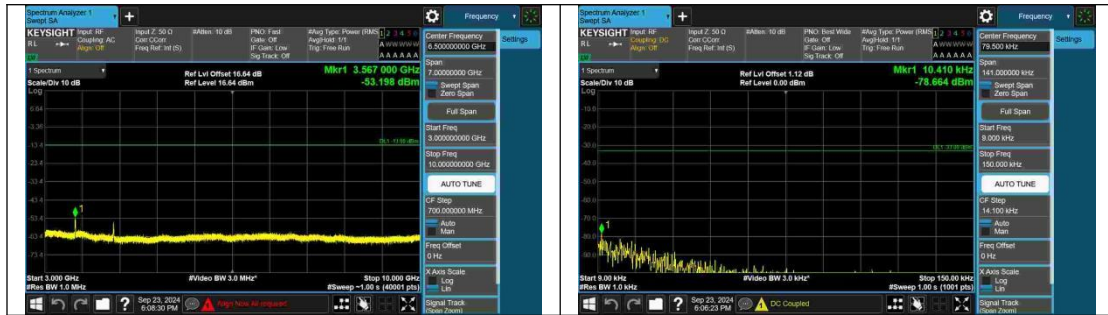

Band17-5MHz-QPSK-23825-1RB#24-3000~10000-PASS

Band17-5MHz-QPSK-23825-25RB#0-0.009~0.15-PASS

Band17-5MHz-QPSK-23825-25RB#0-0.15~30-PASS

Band17-5MHz-QPSK-23825-25RB#0-30~1000-PASS

Band17-5MHz-QPSK-23825-25RB#0-1000~3000-PASS