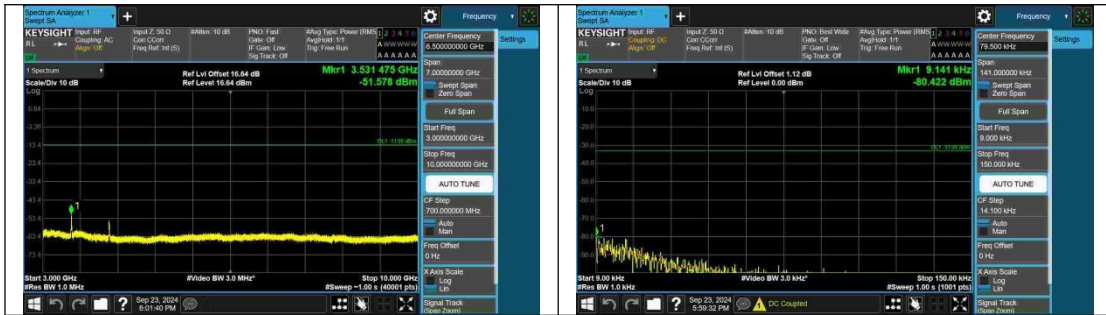

Band17-5MHz-QPSK-23755-1RB#24-3000~10000-PASS

Band17-5MHz-QPSK-23755-25RB#0-0.009~0.15-PASS

Band17-5MHz-QPSK-23755-25RB#0-0.15~30-PASS

Band17-5MHz-QPSK-23755-25RB#0-30~1000-PASS

Band17-5MHz-QPSK-23755-25RB#0-1000~3000-PASS