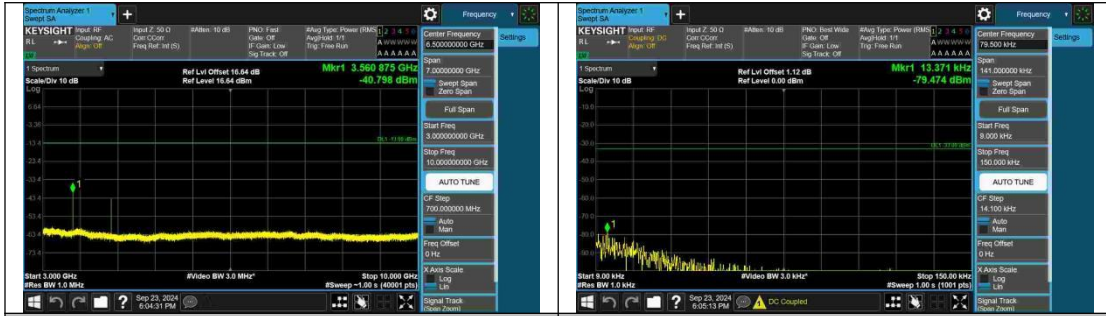

Band17-5MHz-16QAM-23790-1RB#0-3000~10000-PASS

Band17-5MHz-16QAM-23790-1RB#24-0.009~0.15-PASS

Band17-5MHz-16QAM-23790-1RB#24-0.15~30-PASS

Band17-5MHz-16QAM-23790-1RB#24-30~1000-PASS

Band17-5MHz-16QAM-23790-1RB#24-1000~3000-PASS