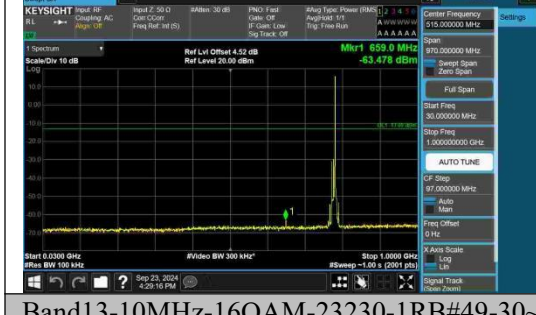

Band13-10MHz-16QAM-23230-1RB#49-0.0
09~0.15-PASS

Band13-10MHz-16QAM-23230-1RB#49-30~
1000-PASS