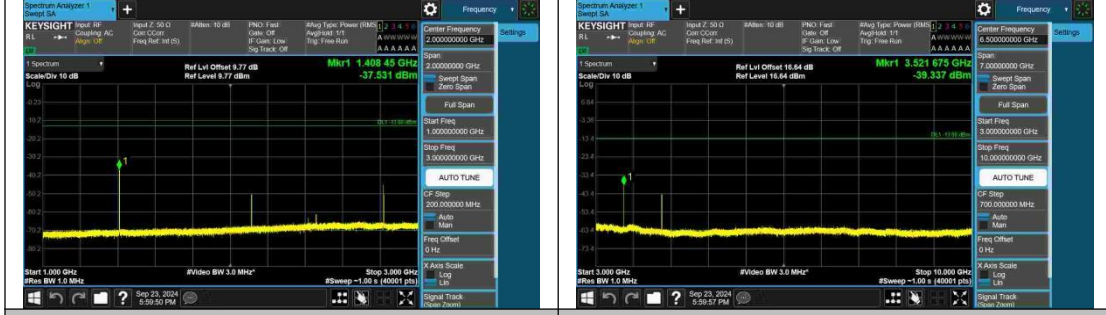

Band17-5MHz-16QAM-23755-1RB#0-0.15~30-PASS

Band17-5MHz-16QAM-23755-1RB#0-30~1000-PASS

Band17-5MHz-16QAM-23755-1RB#0-1000~3000-PASS

Band17-5MHz-16QAM-23755-1RB#0-3000~10000-PASS