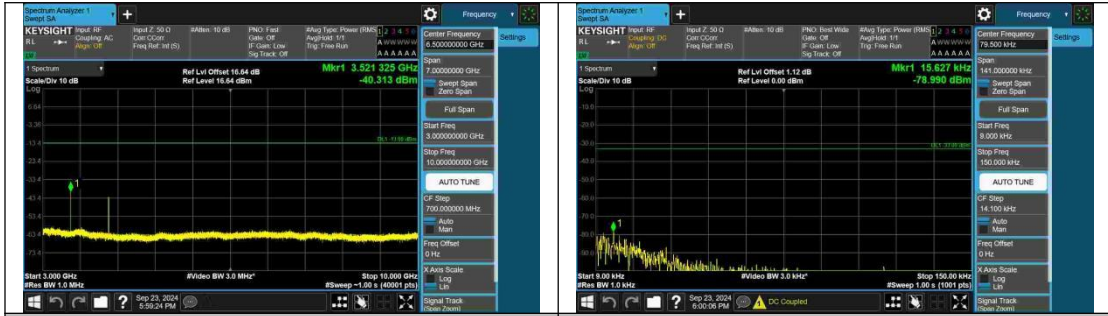

Band13-10MHz-16QAM-23230-50RB#0-300
0~10000-PASS

Band17-5MHz-QPSK-23755-1RB#0-0.009~0
.15-PASS

Band17-5MHz-QPSK-23755-1RB#0-0.15~30
-PASS

Band17-5MHz-QPSK-23755-1RB#0-30~100
0-PASS

Band17-5MHz-QPSK-23755-1RB#0-1000~3
000-PASS