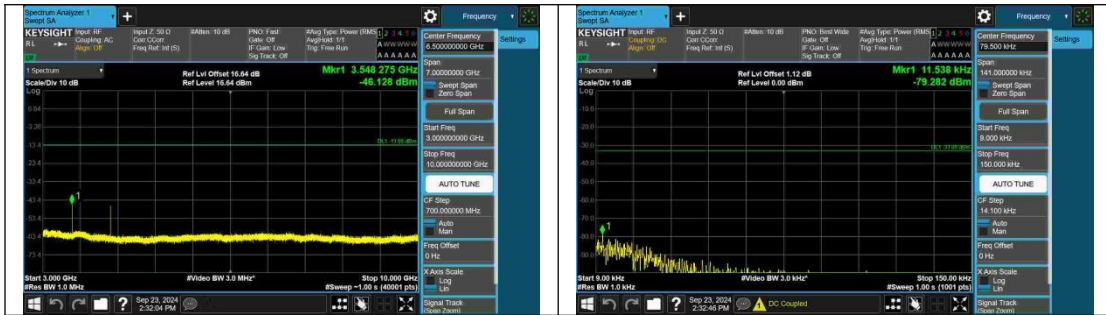

Band12-5MHz-16QAM-23095-1RB#0-3000~10000-PASS

Band12-5MHz-16QAM-23095-1RB#24-0.009~0.15-PASS

Band12-5MHz-16QAM-23095-1RB#24-0.15~30-PASS

Band12-5MHz-16QAM-23095-1RB#24-30~1000-PASS

Band12-5MHz-16QAM-23095-1RB#24-1000~3000-PASS