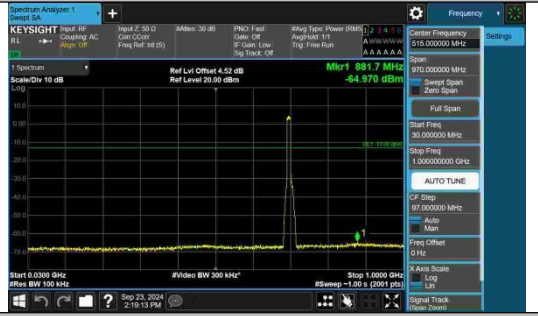

Band12-10MHz-16QAM-23060-50RB#0-0.0
09~0.15-PASS

Band12-10MHz-16QAM-23060-50RB#0-30~
1000-PASS