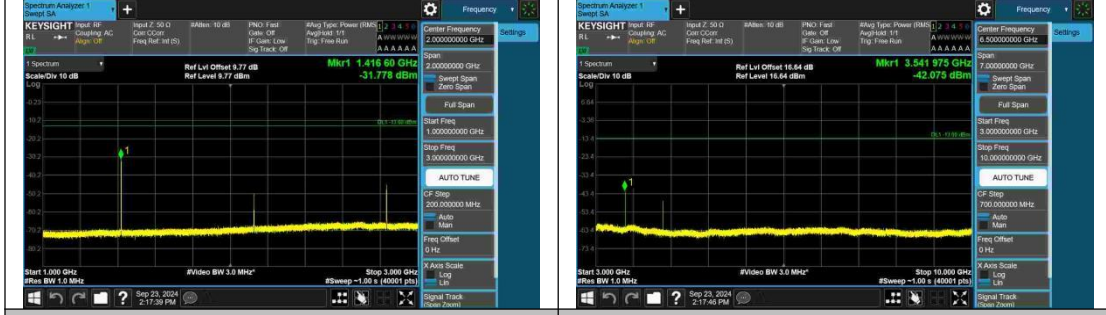

Band12-10MHz-QPSK-23060-1RB#49-0.15~30-PASS

Band12-10MHz-QPSK-23060-1RB#49-30~1000-PASS

Band12-10MHz-QPSK-23060-1RB#49-1000~3000-PASS

Band12-10MHz-QPSK-23060-1RB#49-3000~10000-PASS