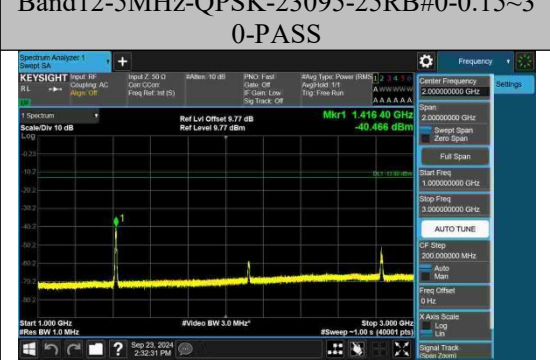

Band12-5MHz-QPSK-23095-1RB#24-3000~10000-PASS

Band12-5MHz-QPSK-23095-25RB#0-0.009~0.15-PASS

Band12-5MHz-QPSK-23095-25RB#0-0.15~30-PASS

Band12-5MHz-QPSK-23095-25RB#0-30~1000-PASS

Band12-5MHz-QPSK-23095-25RB#0-1000~3000-PASS