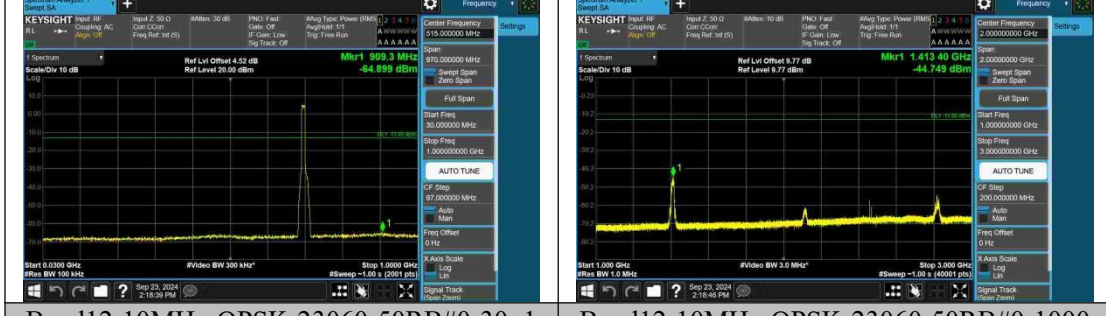

Band12-10MHz-QPSK-23060-50RB#0-0.009~0.15-PASS

Band12-10MHz-QPSK-23060-50RB#0-0.15~30-PASS

Band12-10MHz-QPSK-23060-50RB#0-30~1000-PASS

Band12-10MHz-QPSK-23060-50RB#0-1000~3000-PASS