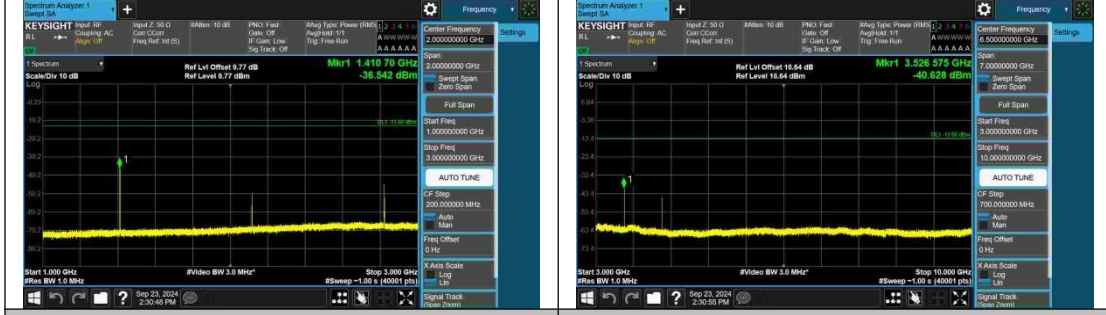

Band12-5MHz-16QAM-23095-1RB#0-0.15~30-PASS

Band12-5MHz-16QAM-23095-1RB#0-30~1000-PASS

Band12-5MHz-16QAM-23095-1RB#0-1000~3000-PASS

Band12-5MHz-16QAM-23095-1RB#0-3000~10000-PASS