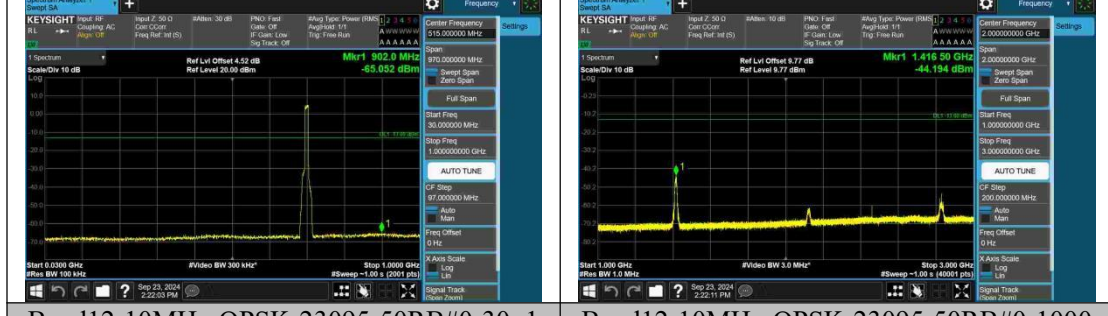

Band12-10MHz-QPSK-23095-50RB#0-0.009~0.15-PASS

Band12-10MHz-QPSK-23095-50RB#0-0.15~30-PASS

Band12-10MHz-QPSK-23095-50RB#0-30~1000-PASS

Band12-10MHz-QPSK-23095-50RB#0-1000~3000-PASS