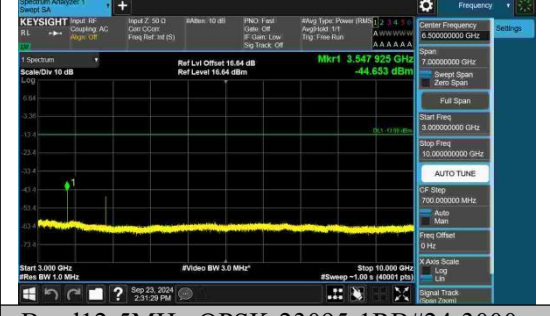

Band12-5MHz-QPSK-23095-1RB#0-3000~10000-PASS

Band12-5MHz-QPSK-23095-1RB#24-0.009~0.15-PASS

Band12-5MHz-QPSK-23095-1RB#24-0.15~30-PASS

Band12-5MHz-QPSK-23095-1RB#24-30~1000-PASS

Band12-5MHz-QPSK-23095-1RB#24-1000~3000-PASS