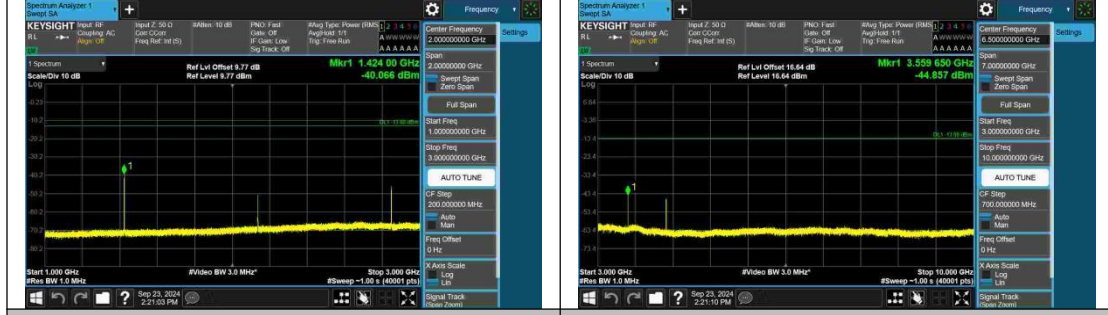

Band12-10MHz-QPSK-23095-1RB#49-0.15~30-PASS

Band12-10MHz-QPSK-23095-1RB#49-30~1000-PASS

Band12-10MHz-QPSK-23095-1RB#49-1000~3000-PASS

Band12-10MHz-QPSK-23095-1RB#49-3000~10000-PASS