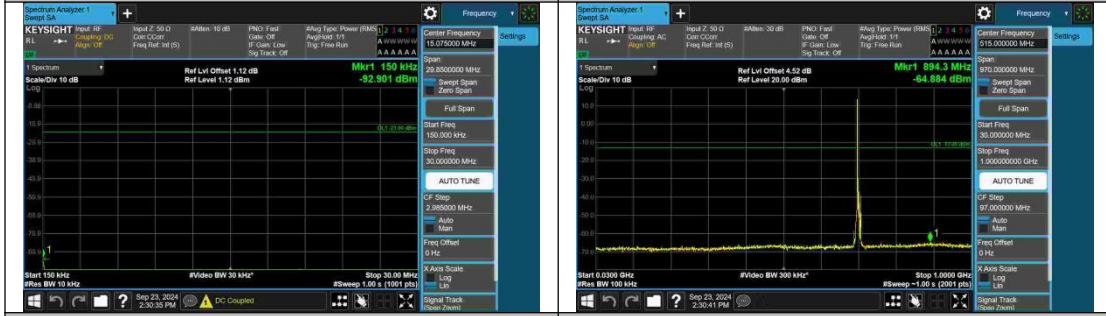

Band12-5MHz-QPSK-23095-25RB#0-3000~10000-PASS

Band12-5MHz-16QAM-23095-1RB#0-0.009~0.15-PASS

Band12-5MHz-16QAM-23095-1RB#0-0.15~30-PASS

Band12-5MHz-16QAM-23095-1RB#0-30~1000-PASS