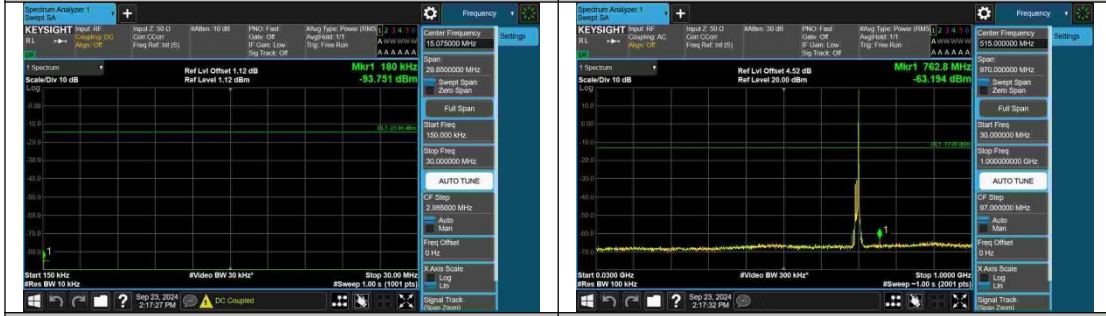

Band12-10MHz-QPSK-23060-1RB#0-3000~10000-PASS

Band12-10MHz-QPSK-23060-1RB#49-0.009~0.15-PASS

Band12-10MHz-QPSK-23060-1RB#49-0.15~30-PASS

Band12-10MHz-QPSK-23060-1RB#49-30~1000-PASS