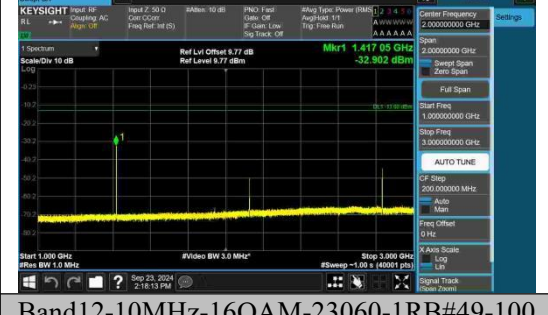

Band12-10MHz-16QAM-23060-1RB#0-3000
~10000-PASS

Band12-10MHz-16QAM-23060-1RB#49-0.0
09~0.15-PASS

Band12-10MHz-16QAM-23060-1RB#49-0.1
5~30-PASS

Band12-10MHz-16QAM-23060-1RB#49-30~
1000-PASS

Band12-10MHz-16QAM-23060-1RB#49-100
0~3000-PASS