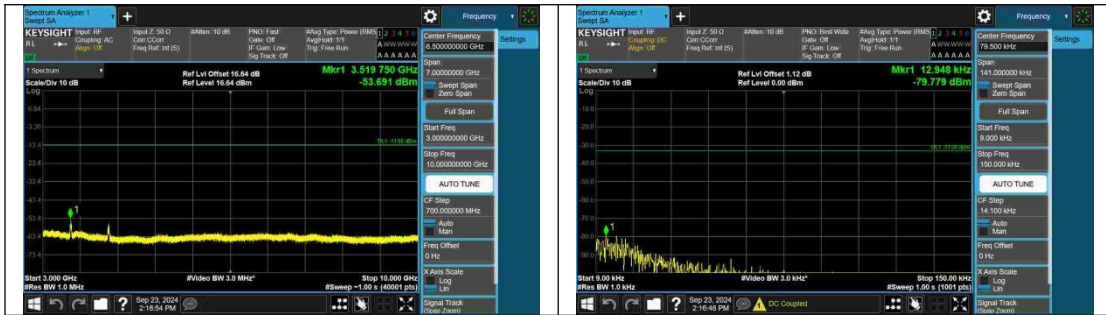

Band12-10MHz-QPSK-23060-1RB#49-3000~10000-PASS

Band12-10MHz-QPSK-23060-50RB#0-0.009~0.15-PASS

Band12-10MHz-QPSK-23060-50RB#0-0.15~30-PASS

Band12-10MHz-QPSK-23060-50RB#0-30~1000-PASS

Band12-10MHz-QPSK-23060-50RB#0-1000~3000-PASS