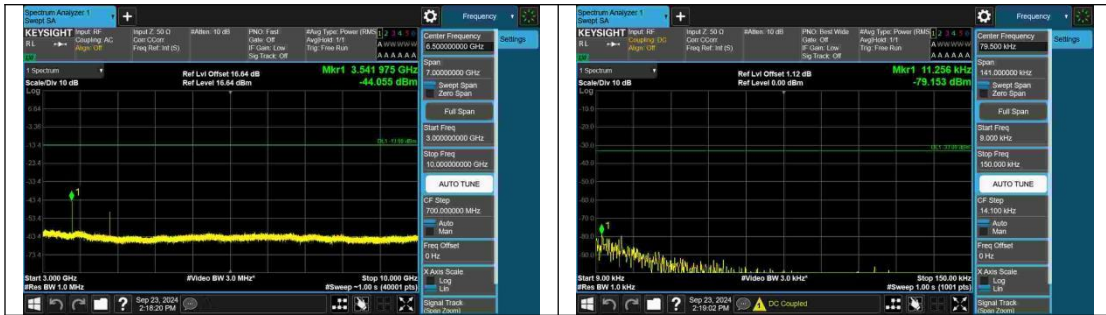

Band12-10MHz-16QAM-23060-1RB#0-3000
~10000-PASS

Band12-10MHz-16QAM-23060-1RB#49-0.0
09~0.15-PASS

Band12-10MHz-16QAM-23060-1RB#49-0.1
5~30-PASS

Band12-10MHz-16QAM-23060-1RB#49-30~
1000-PASS

Band12-10MHz-16QAM-23060-1RB#49-100
0~3000-PASS