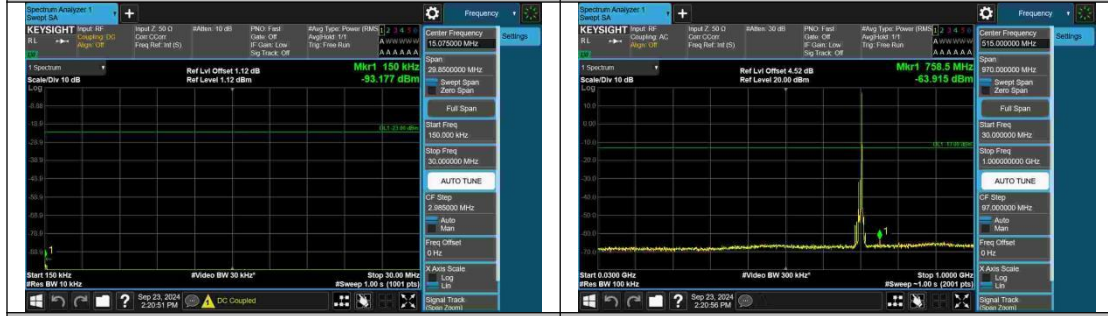

Band12-10MHz-QPSK-23095-1RB#0-3000~10000-PASS

Band12-10MHz-QPSK-23095-1RB#49-0.009~0.15-PASS

Band12-10MHz-QPSK-23095-1RB#49-0.15~30-PASS

Band12-10MHz-QPSK-23095-1RB#49-30~1000-PASS