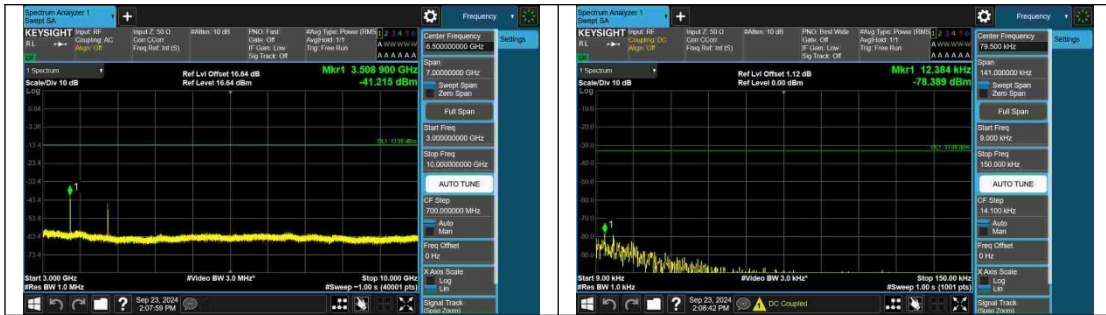

Band12-3MHz-16QAM-23025-1RB#0-3000~10000-PASS

Band12-3MHz-16QAM-23025-1RB#14-0.009~0.15-PASS

Band12-3MHz-16QAM-23025-1RB#14-0.15~30-PASS

Band12-3MHz-16QAM-23025-1RB#14-30~1000-PASS

Band12-3MHz-16QAM-23025-1RB#14-1000~3000-PASS