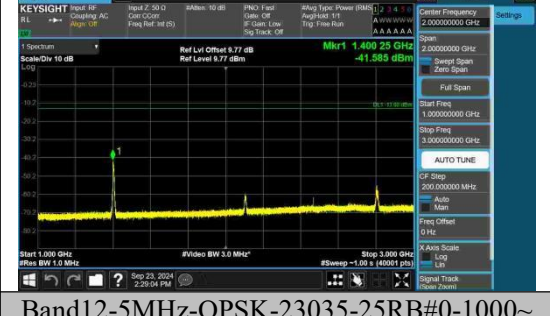

Band12-5MHz-QPSK-23035-1RB#24-3000~10000-PASS

Band12-5MHz-QPSK-23035-25RB#0-0.009~0.15-PASS

Band12-5MHz-QPSK-23035-25RB#0-0.15~30-PASS

Band12-5MHz-QPSK-23035-25RB#0-30~1000-PASS

Band12-5MHz-QPSK-23035-25RB#0-1000~3000-PASS