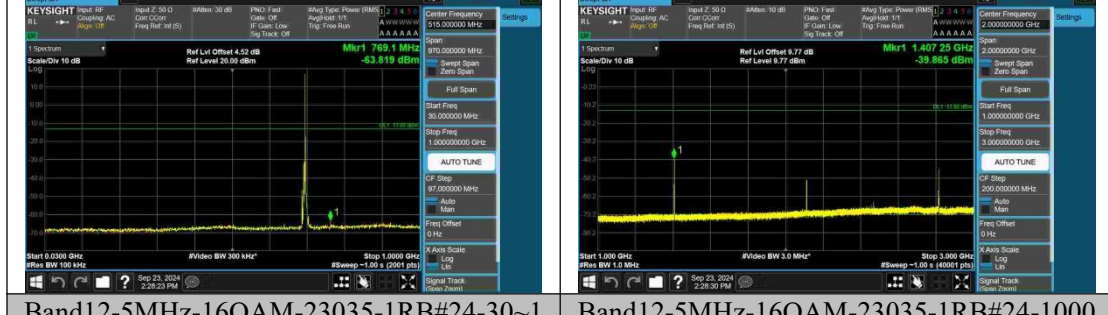

Band12-5MHz-16QAM-23035-1RB#24-0.009~0.15-PASS

Band12-5MHz-16QAM-23035-1RB#24-0.15~30-PASS

Band12-5MHz-16QAM-23035-1RB#24-30~1000-PASS

Band12-5MHz-16QAM-23035-1RB#24-1000~3000-PASS