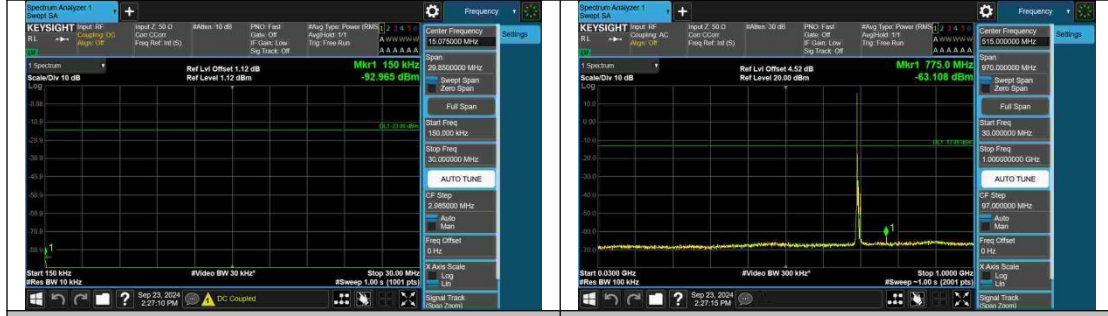

Band12-5MHz-QPSK-23035-25RB#0-3000~10000-PASS

Band12-5MHz-16QAM-23035-1RB#0-0.009~0.15-PASS

Band12-5MHz-16QAM-23035-1RB#0-0.15~30-PASS

Band12-5MHz-16QAM-23035-1RB#0-30~1000-PASS