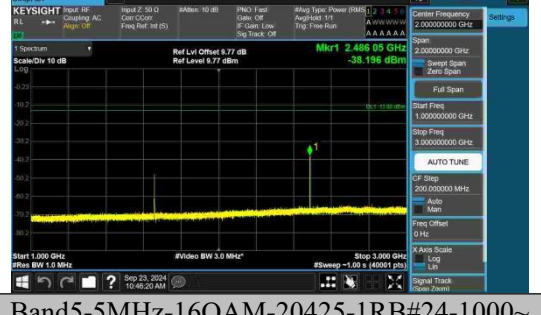

Band5-5MHz-16QAM-20425-1RB#0-3000~10000-PASS

Band5-5MHz-16QAM-20425-1RB#24-0.009~0.15-PASS

Band5-5MHz-16QAM-20425-1RB#24-0.15~30-PASS

Band5-5MHz-16QAM-20425-1RB#24-30~1000-PASS

Band5-5MHz-16QAM-20425-1RB#24-1000~3000-PASS