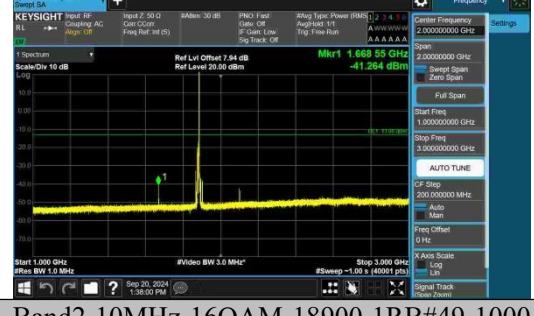

Band2-10MHz-16QAM-18900-1RB#49-0.15~30-PASS

Band2-10MHz-16QAM-18900-1RB#49-1000~3000-PASS