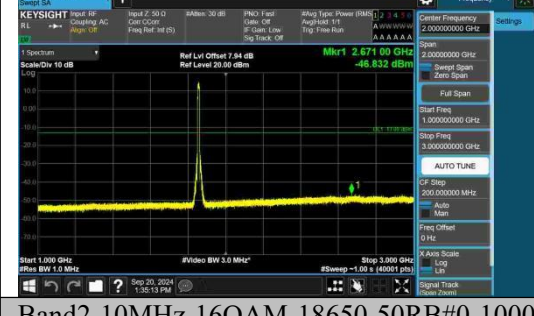

Band2-10MHz-16QAM-18650-50RB#0-0.15~30-PASS

Band2-10MHz-16QAM-18650-50RB#0-1000~3000-PASS