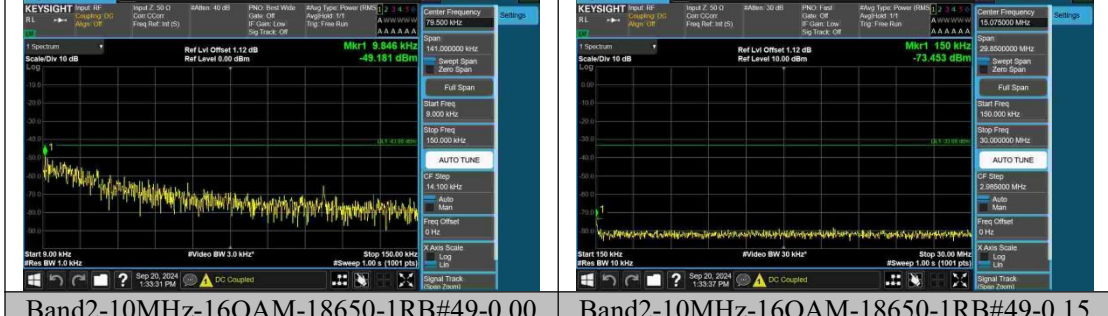

Band2-10MHz-16QAM-18650-1RB#0-3000~6000-PASS

Band2-10MHz-16QAM-18650-1RB#0-6000~20000-PASS

Band2-10MHz-16QAM-18650-1RB#49-0.009~0.15-PASS

Band2-10MHz-16QAM-18650-1RB#49-0.15~30-PASS