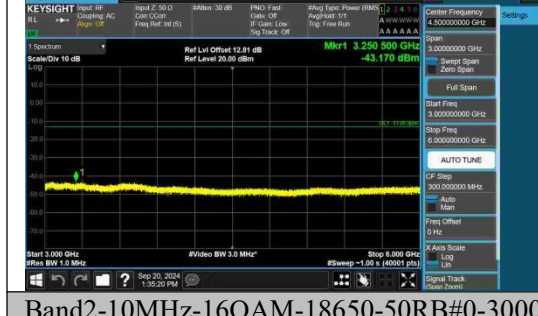

Band2-10MHz-16QAM-18650-50RB#0-30~1000-PASS

Band2-10MHz-16QAM-18650-50RB#0-3000~6000-PASS