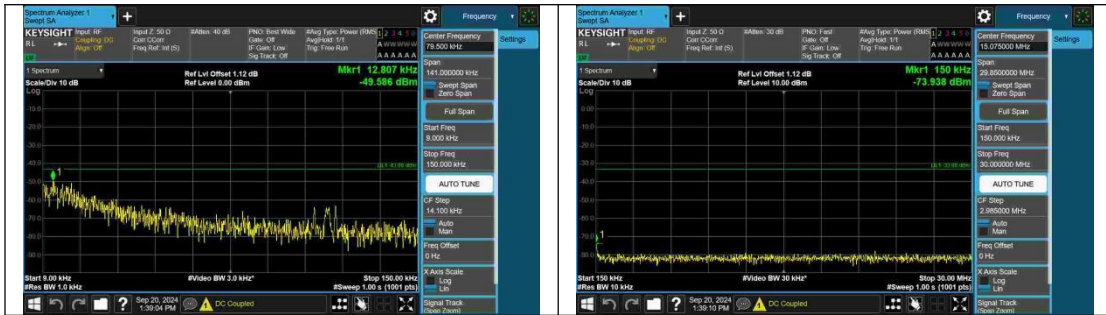

Band2-10MHz-16QAM-18900-1RB#49-0.15~30-PASS

Band2-10MHz-16QAM-18900-1RB#49-30~1000-PASS

Band2-10MHz-16QAM-18900-1RB#49-1000~3000-PASS

Band2-10MHz-16QAM-18900-1RB#49-3000~6000-PASS

Band2-10MHz-16QAM-18900-1RB#49-6000~20000-PASS