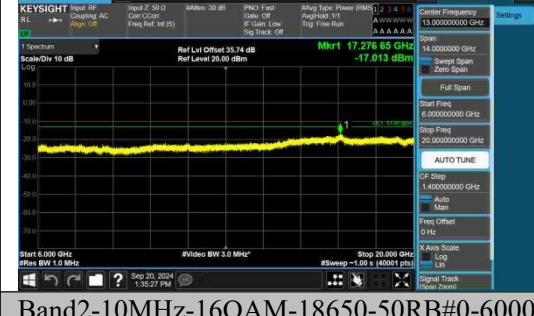

Band2-10MHz-16QAM-18650-50RB#0-1000~3000-PASS

Band2-10MHz-16QAM-18650-50RB#0-6000~20000-PASS