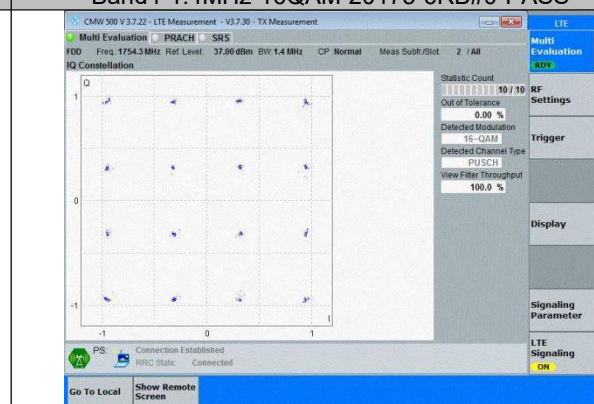

Band4-1.4MHz-16QAM-20175-6RB#0-PASS

Band4-1.4MHz-16QAM-20393-6RB#0-PASS