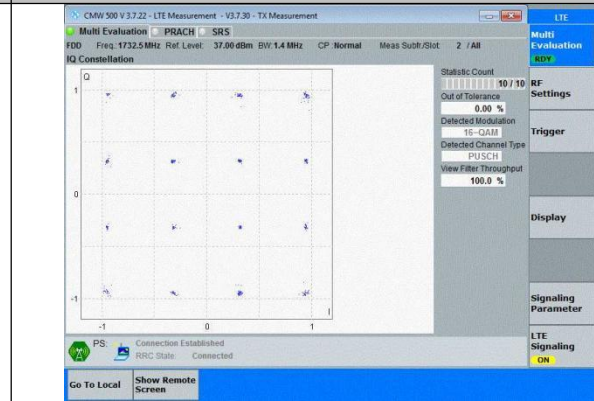

Band4-1.4MHz-16QAM-19957-6RB#0-PASS

Band4-1.4MHz-16QAM-20175-6RB#0-PASS